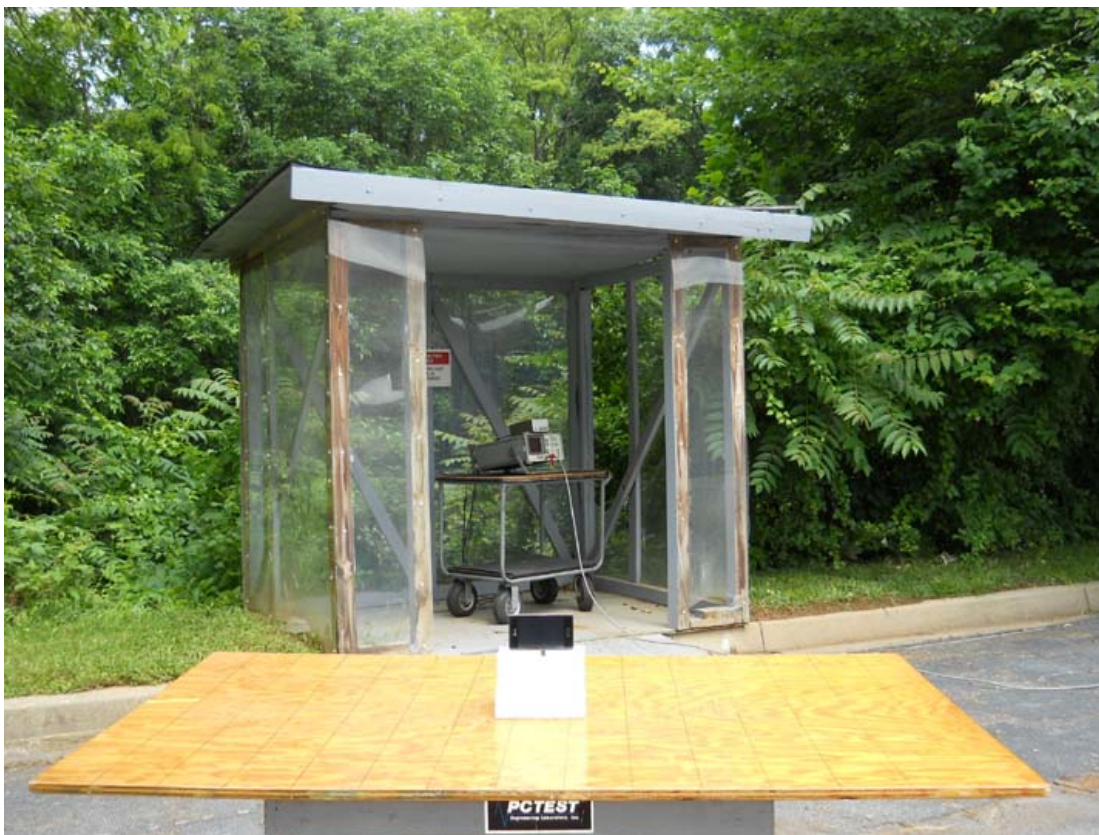

**TEST SETUP PHOTOGRAPHS**

	<p>LG Electronics MobileComm U.S.A., Inc. FCC ID: ZNFL40G</p>	<p>Model: LGL40G</p>
<p>Test Set-Up Photos</p>	<p>EUT Type: Portable Handset</p>	<p>Page 1 of 2</p>

	LG Electronics MobileComm U.S.A., Inc. FCC ID: ZNFL40G	Model: LGL40G
Test Set-Up Photos	EUT Type: Portable Handset	Page 2 of 2