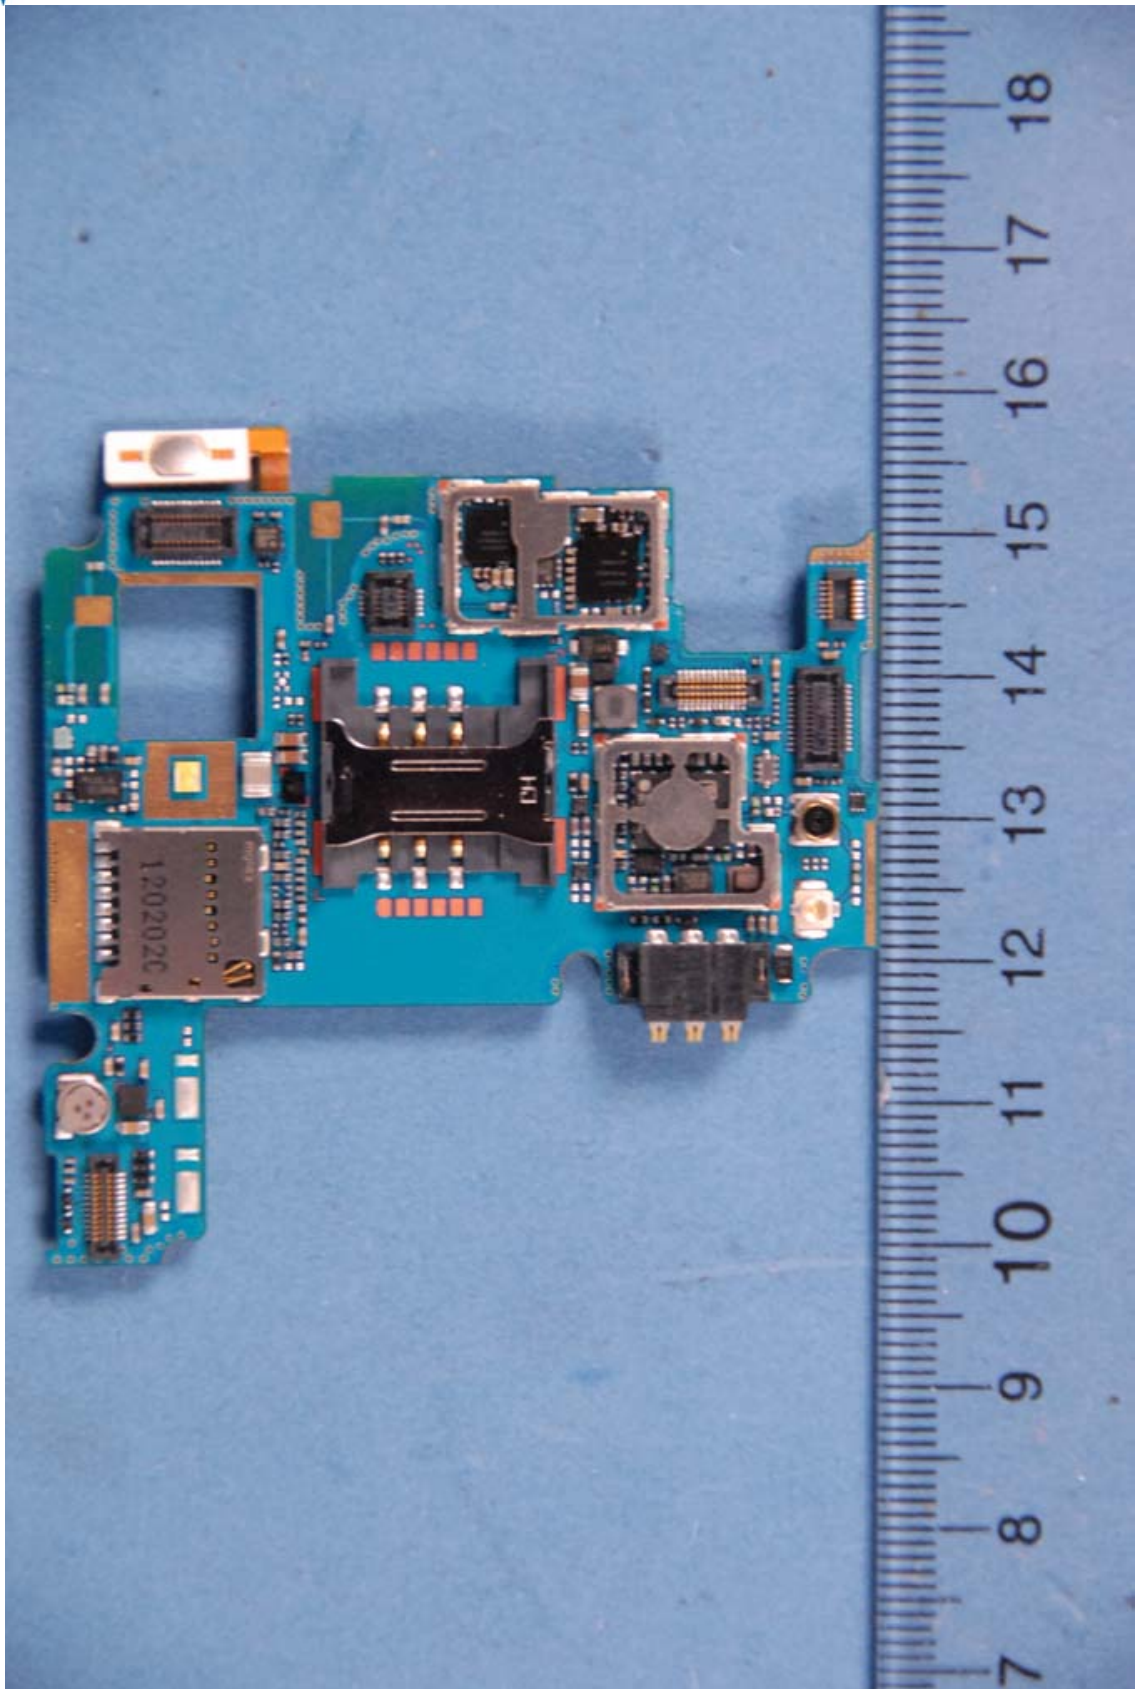

INTERNAL PHOTOGRAPHS

	<p>LG Electronics MobileComm U.S.A., Inc. FCC ID: ZNFL40G</p>	<p>Model: LGL40G</p>
<p>Internal Photos</p>	<p>EUT Type: Portable Handset</p>	<p>Page 1 of 10</p>

	LG Electronics MobileComm U.S.A., Inc. FCC ID: ZNFL40G	Model: LGL40G
Internal Photos	EUT Type: Portable Handset	Page 2 of 10

 PCTEST ENGINEERING LABORATORY, INC.	LG Electronics MobileComm U.S.A., Inc. FCC ID: ZNFL40G	Model: LGL40G
Internal Photos	EUT Type: Portable Handset	Page 3 of 10

	LG Electronics MobileComm U.S.A., Inc. FCC ID: ZNFL40G	Model: LGL40G
Internal Photos	EUT Type: Portable Handset	Page 4 of 10

	LG Electronics MobileComm U.S.A., Inc. FCC ID: ZNFL40G	Model: LGL40G
Internal Photos	EUT Type: Portable Handset	Page 5 of 10

	LG Electronics MobileComm U.S.A., Inc. FCC ID: ZNFL40G	Model: LGL40G
Internal Photos	EUT Type: Portable Handset	Page 6 of 10