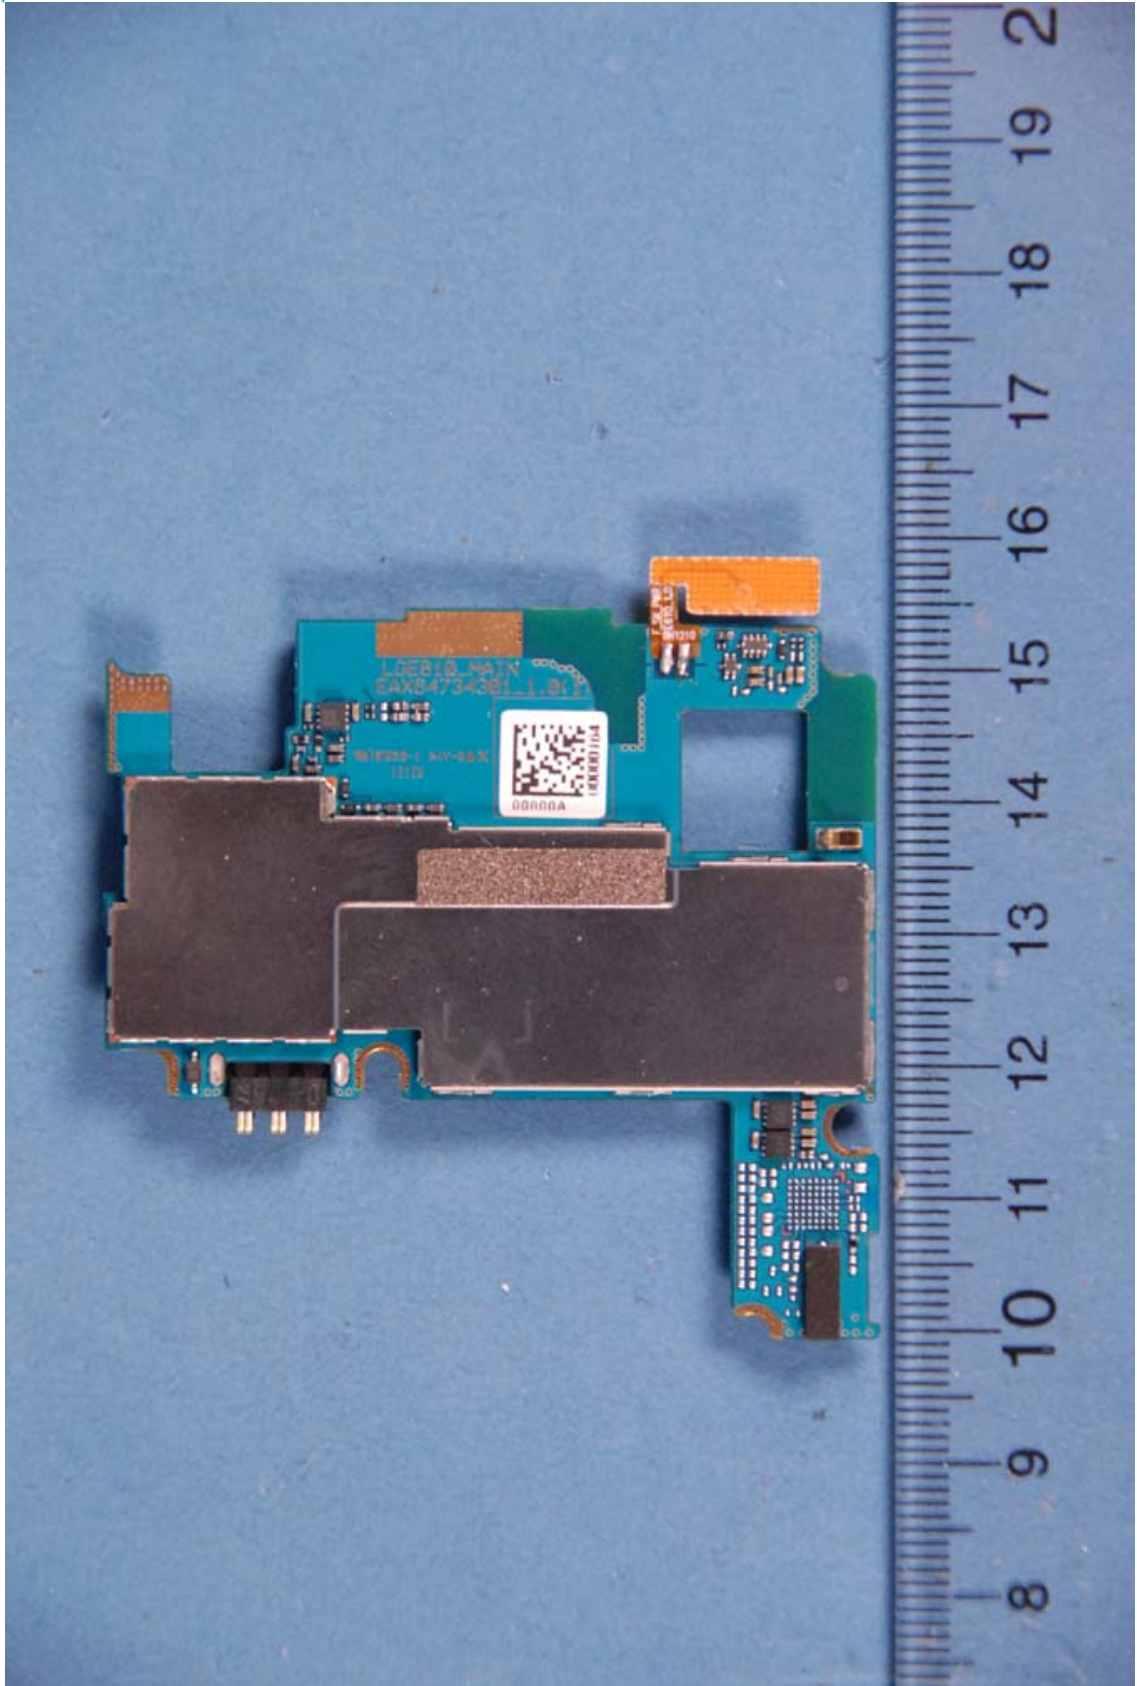

INTERNAL PHOTOGRAPHS

	<p>LG Electronics MobileComm U.S.A., Inc. FCC ID: ZNFL40G</p>	<p>Model: LGL40G</p>
<p>Internal Photos</p>	<p>EUT Type: Portable Handset</p>	<p>Page 1 of 10</p>

	LG Electronics MobileComm U.S.A., Inc. FCC ID: ZNFL40G	Model: LGL40G
Internal Photos	EUT Type: Portable Handset	Page 2 of 10

 PCTEST ENGINEERING LABORATORY, INC.	LG Electronics MobileComm U.S.A., Inc. FCC ID: ZNFL40G	Model: LGL40G
Internal Photos	EUT Type: Portable Handset	Page 3 of 10

	LG Electronics MobileComm U.S.A., Inc. FCC ID: ZNFL40G	Model: LGL40G
Internal Photos	EUT Type: Portable Handset	Page 4 of 10

	LG Electronics MobileComm U.S.A., Inc. FCC ID: ZNFL40G	Model: LGL40G
Internal Photos	EUT Type: Portable Handset	Page 5 of 10

	LG Electronics MobileComm U.S.A., Inc. FCC ID: ZNFL40G	Model: LGL40G
Internal Photos	EUT Type: Portable Handset	Page 6 of 10