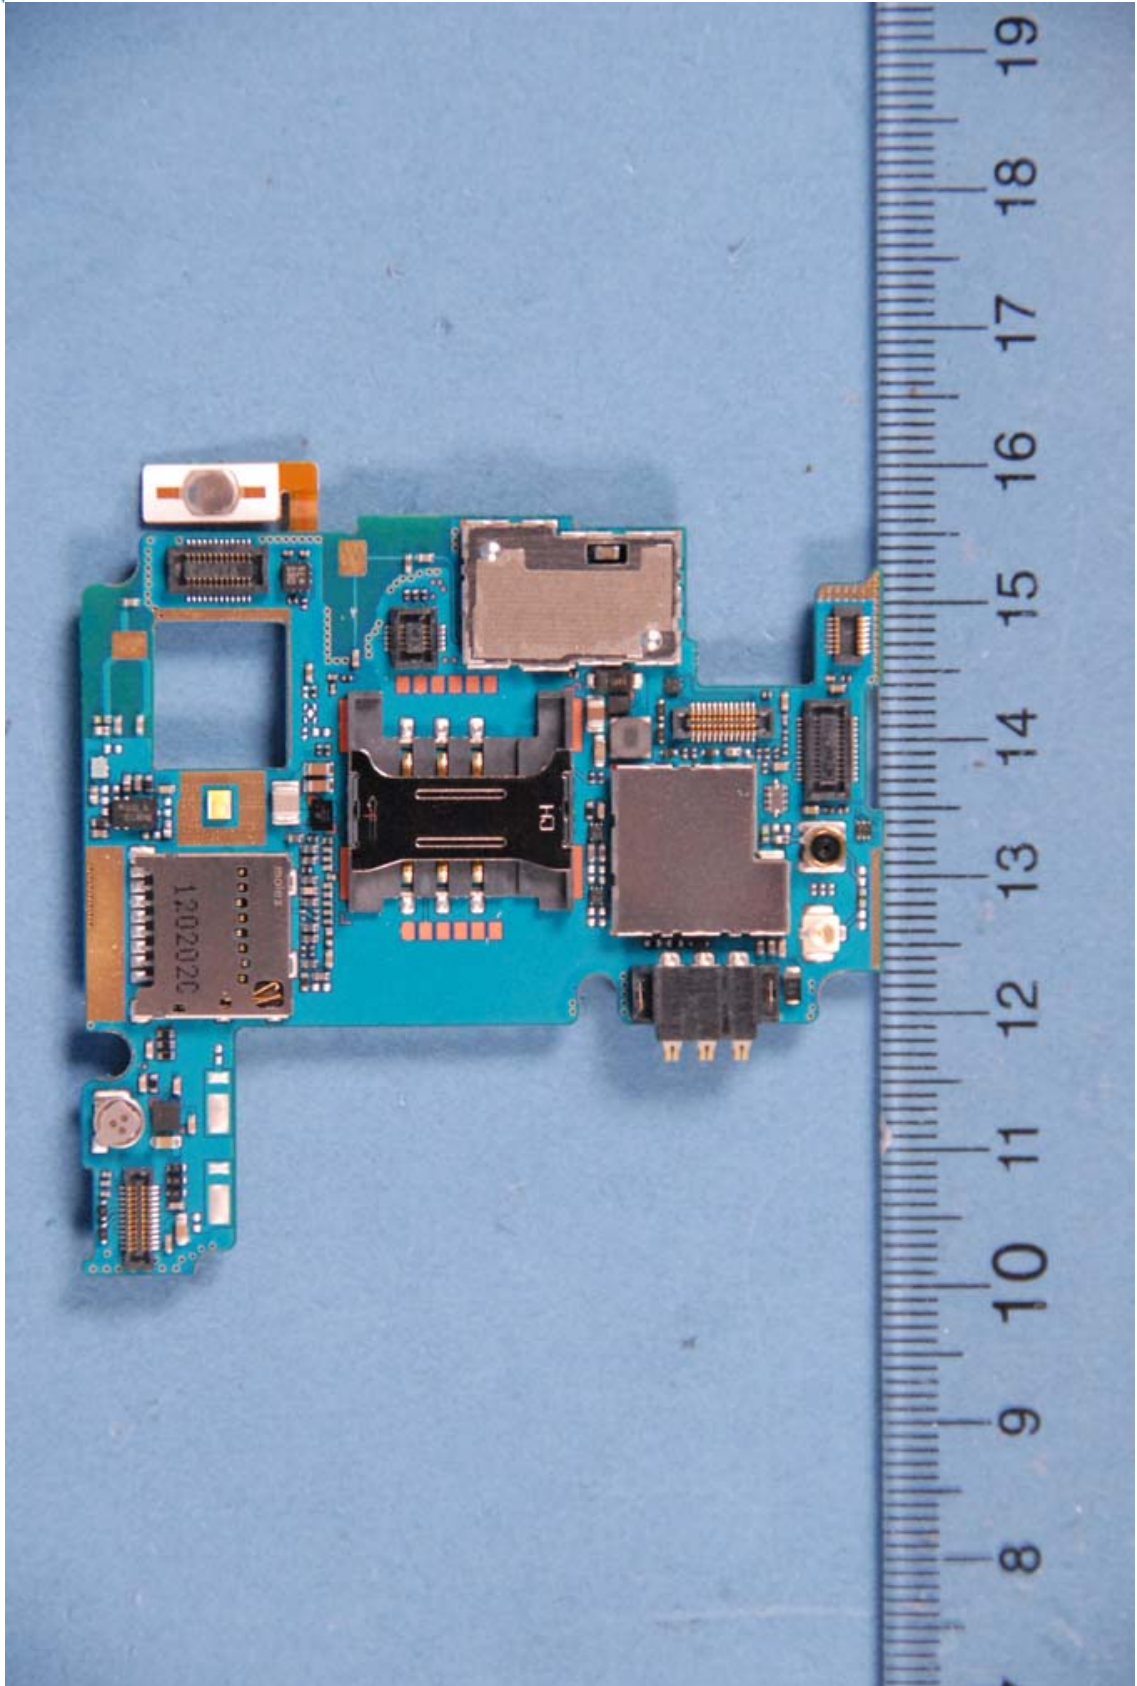

INTERNAL PHOTOGRAPHS

	<p>LG Electronics MobileComm U.S.A., Inc. FCC ID: ZNFL40G</p>	<p>Model: LGL40G</p>
<p>Internal Photos</p>	<p>EUT Type: Portable Handset</p>	<p>Page 1 of 10</p>

	LG Electronics MobileComm U.S.A., Inc. FCC ID: ZNFL40G	Model: LGL40G
Internal Photos	EUT Type: Portable Handset	Page 2 of 10

 PCTEST ENGINEERING LABORATORY, INC.	LG Electronics MobileComm U.S.A., Inc. FCC ID: ZNFL40G	Model: LGL40G
Internal Photos	EUT Type: Portable Handset	Page 3 of 10

	LG Electronics MobileComm U.S.A., Inc. FCC ID: ZNFL40G	Model: LGL40G
Internal Photos	EUT Type: Portable Handset	Page 4 of 10

	LG Electronics MobileComm U.S.A., Inc. FCC ID: ZNFL40G	Model: LGL40G
Internal Photos	EUT Type: Portable Handset	Page 5 of 10

	LG Electronics MobileComm U.S.A., Inc. FCC ID: ZNFL40G	Model: LGL40G
Internal Photos	EUT Type: Portable Handset	Page 6 of 10