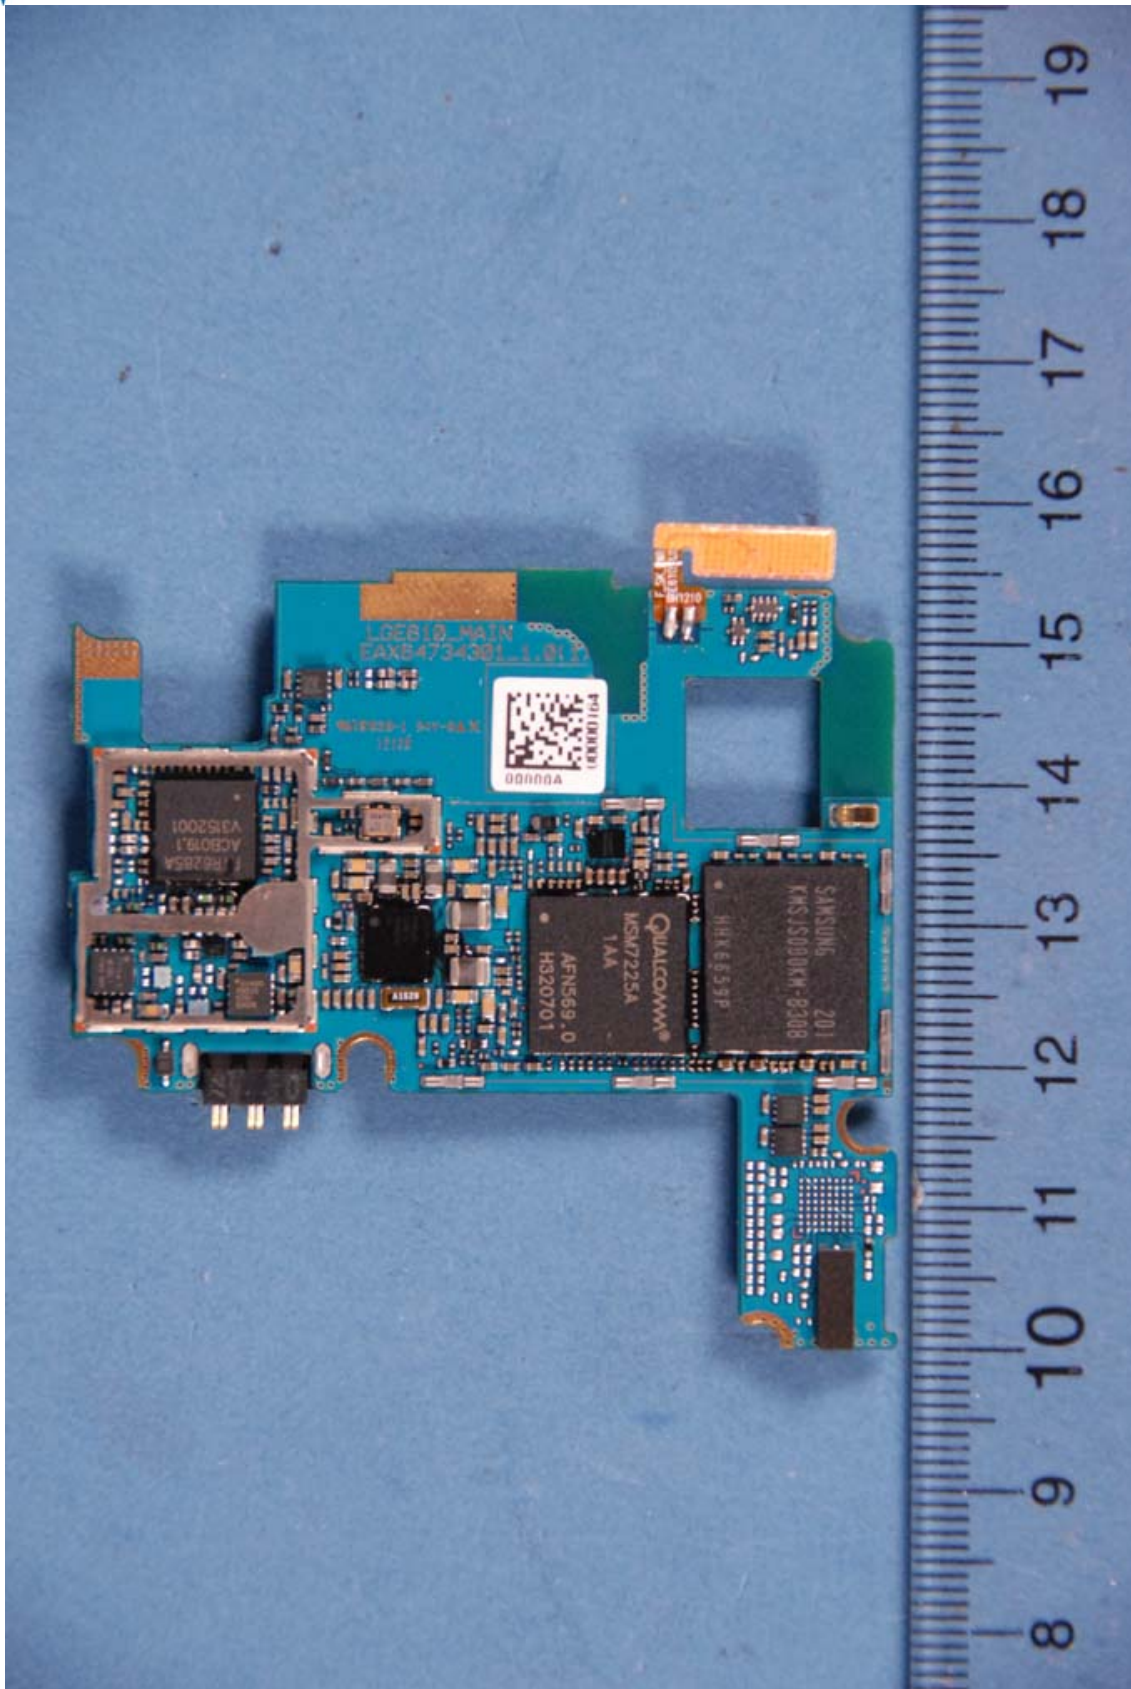

INTERNAL PHOTOGRAPHS

	<p>LG Electronics MobileComm U.S.A., Inc. FCC ID: ZNFL40G</p>	<p>Model: LGL40G</p>
<p>Internal Photos</p>	<p>EUT Type: Portable Handset</p>	<p>Page 1 of 10</p>

	LG Electronics MobileComm U.S.A., Inc. FCC ID: ZNFL40G	Model: LGL40G
Internal Photos	EUT Type: Portable Handset	Page 2 of 10

 PCTEST ENGINEERING LABORATORY, INC.	LG Electronics MobileComm U.S.A., Inc. FCC ID: ZNFL40G	Model: LGL40G
Internal Photos	EUT Type: Portable Handset	Page 3 of 10

	LG Electronics MobileComm U.S.A., Inc. FCC ID: ZNFL40G	Model: LGL40G
Internal Photos	EUT Type: Portable Handset	Page 4 of 10

	LG Electronics MobileComm U.S.A., Inc. FCC ID: ZNFL40G	Model: LGL40G
Internal Photos	EUT Type: Portable Handset	Page 5 of 10

	LG Electronics MobileComm U.S.A., Inc. FCC ID: ZNFL40G	Model: LGL40G
Internal Photos	EUT Type: Portable Handset	Page 6 of 10