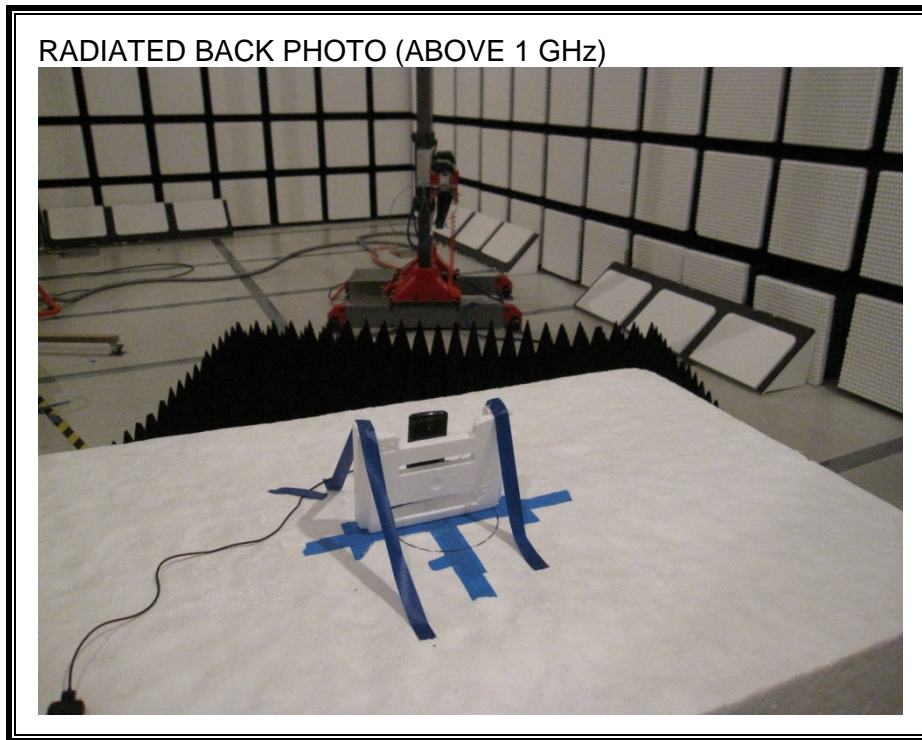

### ANTENNA PORT CONDUCTED RF MEASUREMENT SETUP

**RADIATED RF MEASUREMENT SETUP (BELOW 1 GHz)**

RADIATED FRONT PHOTO (BELOW 1 GHz)

RADIATED BACK PHOTO (BELOW 1 GHz)

**RADIATED RF MEASUREMENT SETUP (ABOVE 1 GHz)**

**RADIATED RF MEASUREMENT SETUP FOR PORTABLE CONFIGURATION**

X-AXIS FRONT PHOTO

X-AXIS BACK PHOTO

Y-AXIS FRONT PHOTO

Y-AXIS BACK PHOTO

Z-AXIS FRONT PHOTO

Z-AXIS BACK PHOTO

**POWERLINE CONDUCTED EMISSIONS MEASUREMENT SETUP**

LINE CONDUCTED FRONT PHOTO

LINE CONDUCTED BACK PHOTO

**END OF REPORT**