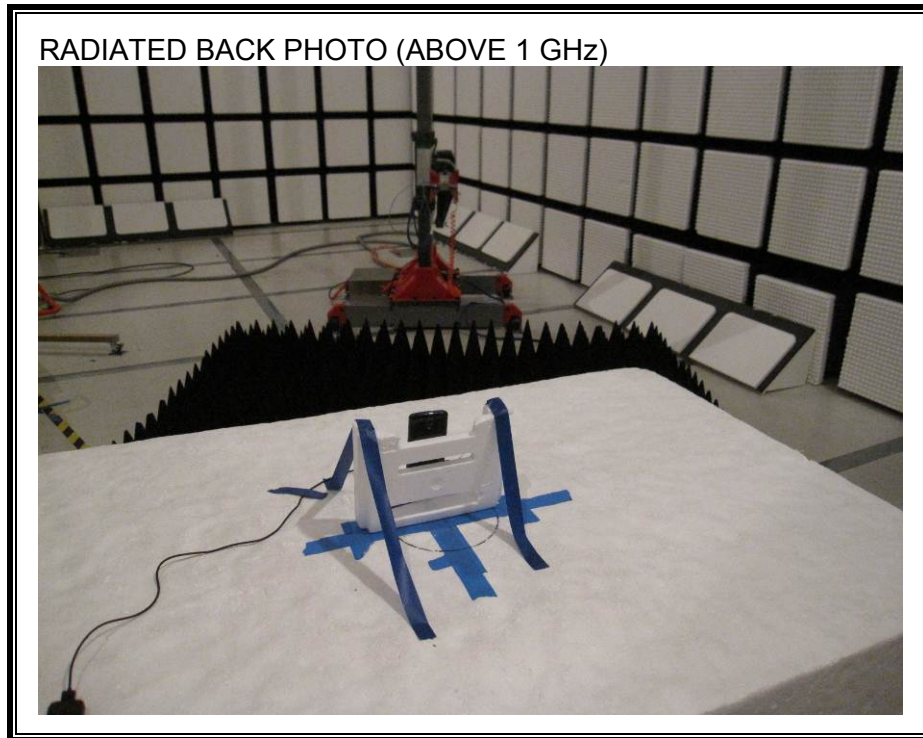

11. SETUP PHOTOS

ANTENNA PORT CONDUCTED RF MEASUREMENT SETUP

RADIATED RF MEASUREMENT SETUP (BELOW 1 GHz)

RADIATED RF MEASUREMENT SETUP (ABOVE 1 GHz)

RADIATED RF MEASUREMENT SETUP FOR PORTABLE CONFIGURATION

X-AXIS BACK PHOTO

Y-AXIS FRONT PHOTO

Y-AXIS BACK PHOTO

Z-AXIS FRONT PHOTO

Z-AXIS BACK PHOTO

POWERLINE CONDUCTED EMISSIONS MEASUREMENT SETUP

LINE CONDUCTED FRONT PHOTO

END OF REPORT