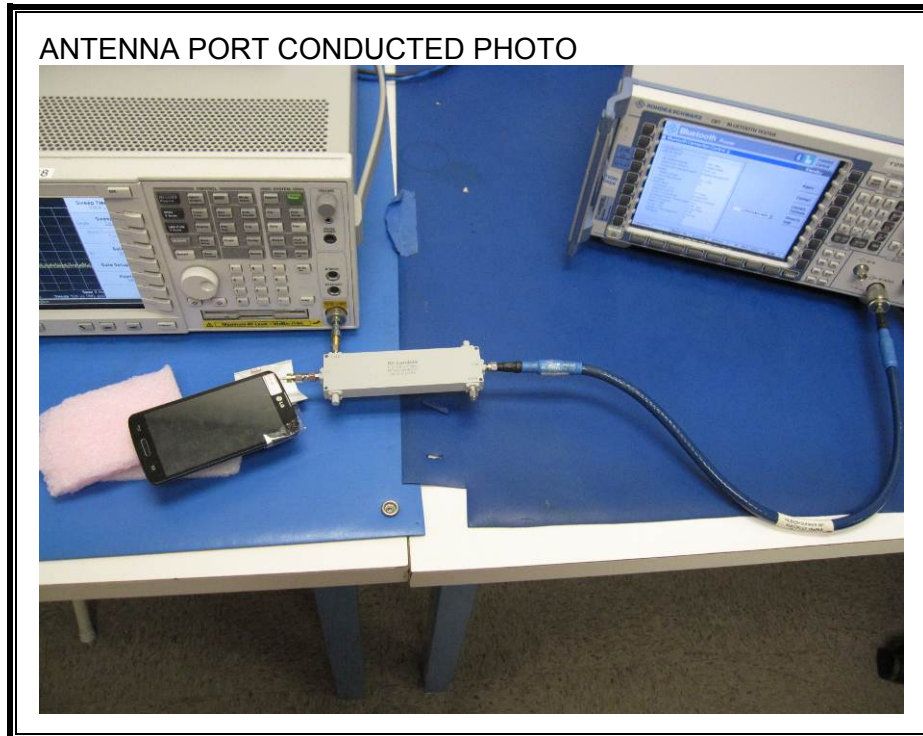

11. SETUP PHOTOS

ANTENNA PORT CONDUCTED RF MEASUREMENT SETUP

RADIATED RF MEASUREMENT SETUP (BELOW 1 GHz)

RADIATED RF MEASUREMENT SETUP (ABOVE 1 GHz)

RADIATED RF MEASUREMENT SETUP FOR PORTABLE CONFIGURATION

X-AXIS BACK PHOTO

Y-AXIS FRONT PHOTO

Y-AXIS BACK PHOTO

Z-AXIS FRONT PHOTO

Z-AXIS BACK PHOTO

POWERLINE CONDUCTED EMISSIONS MEASUREMENT SETUP

LINE CONDUCTED FRONT PHOTO

END OF REPORT