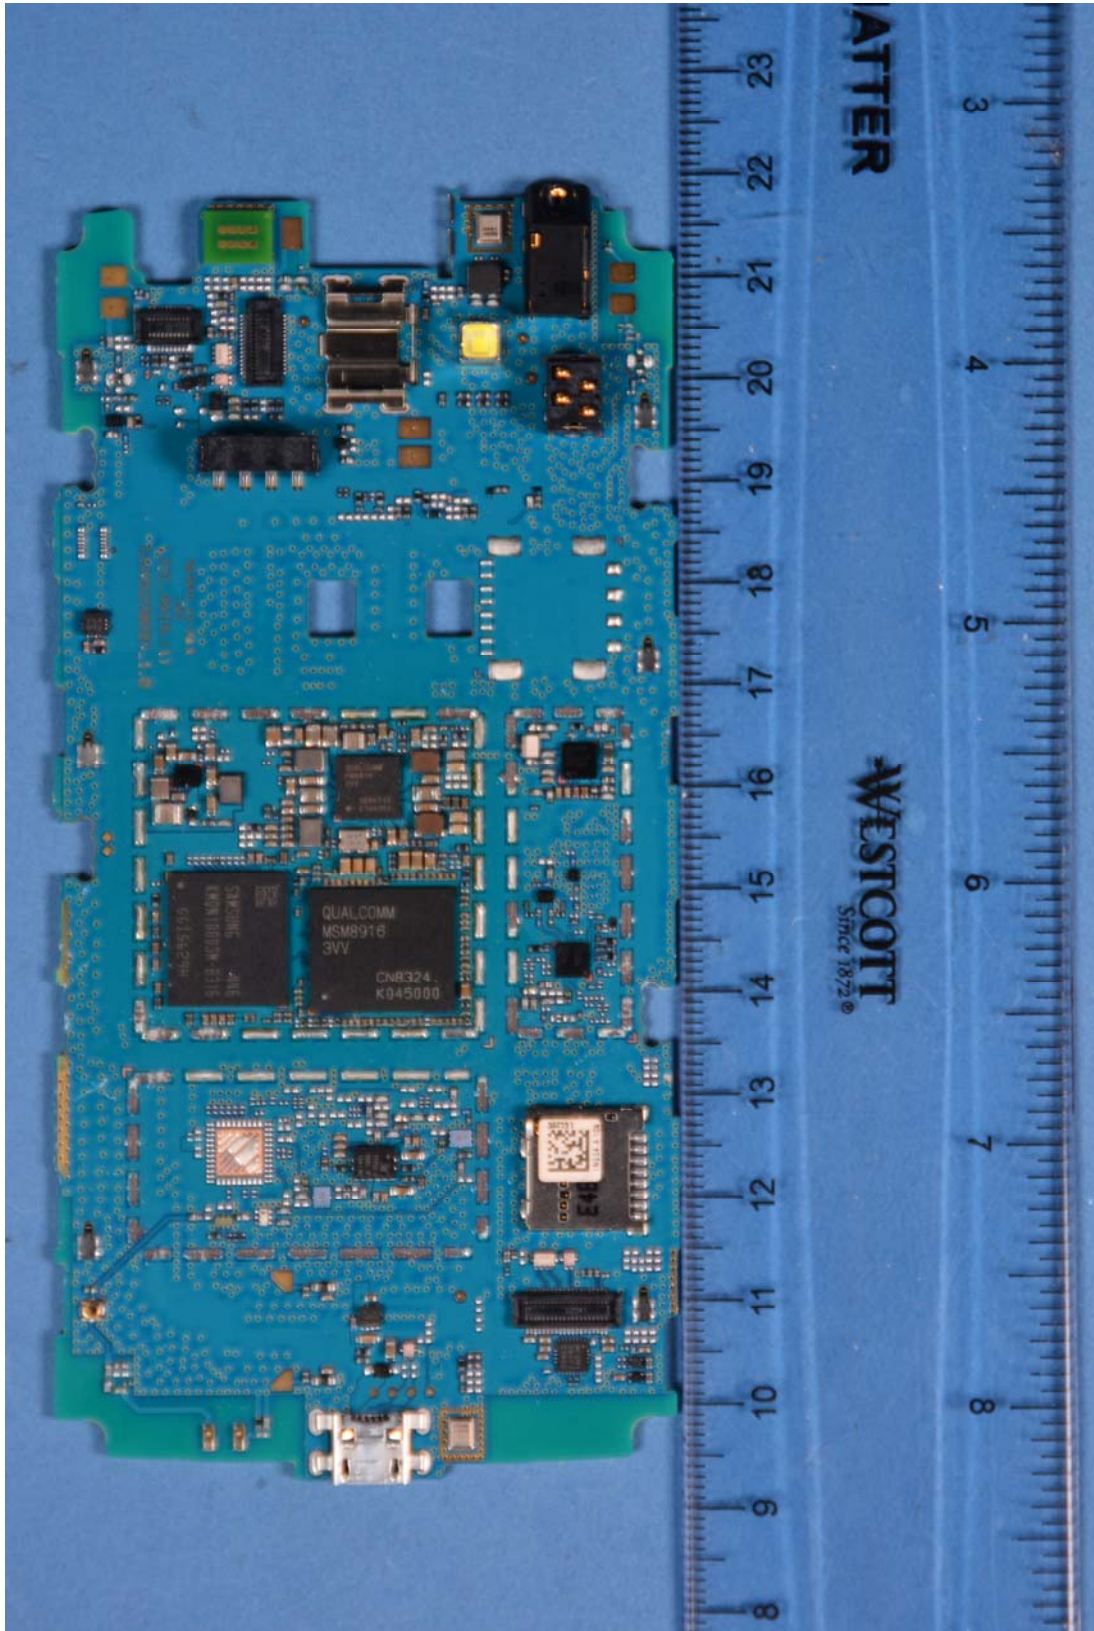

INTERNAL PHOTOGRAPHS

	<p>LG Electronics MobileComm U.S.A FCC ID: ZNFL22C</p>	<p>Model: LGL22C</p>
<p>Internal Photos</p>	<p>EUT Type: Portable Handset</p>	<p>Page 1 of 7</p>

	LG Electronics MobileComm U.S.A FCC ID: ZNFL22C	Model: LGL22C
Internal Photos	EUT Type: Portable Handset	Page 2 of 7

	<p>LG Electronics MobileComm U.S.A FCC ID: ZNFL22C</p>	<p>Model: LGL22C</p>
<p>Internal Photos</p>	<p>EUT Type: Portable Handset</p>	<p>Page 3 of 7</p>

	LG Electronics MobileComm U.S.A FCC ID: ZNFL22C	Model: LGL22C
Internal Photos	EUT Type: Portable Handset	Page 6 of 7

	LG Electronics MobileComm U.S.A FCC ID: ZNFL22C	Model: LGL22C
Internal Photos	EUT Type: Portable Handset	Page 7 of 7