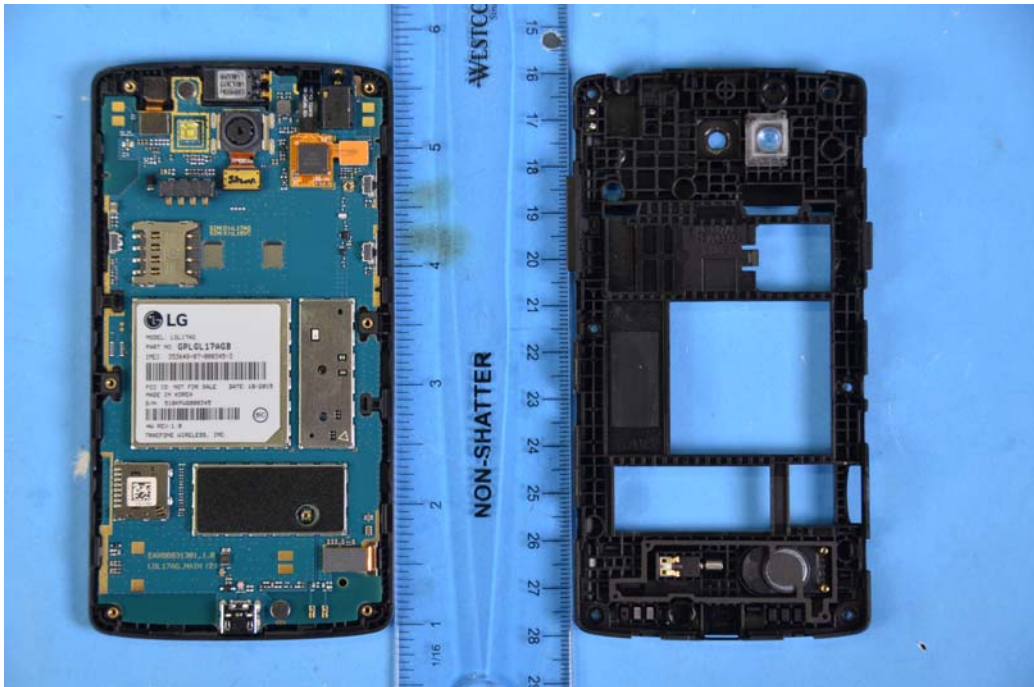

**INTERNAL PHOTOGRAPHS**

	<p>LG Electronics MobileComm U.S.A FCC ID: ZNFL17AG</p>	<p>Model: L17AG</p>
<p>Internal Photos</p>	<p>EUT Type: Portable Handset</p>	<p>Page 1 of 7</p>

	LG Electronics MobileComm U.S.A FCC ID: ZNFL17AG	Model: L17AG
Internal Photos	EUT Type: Portable Handset	Page 2 of 7

	<p>LG Electronics MobileComm U.S.A FCC ID: ZNFL17AG</p>	<p>Model: L17AG</p>
<p>Internal Photos</p>	<p>EUT Type: Portable Handset</p>	<p>Page 3 of 7</p>

	LG Electronics MobileComm U.S.A FCC ID: ZNFL17AG	Model: L17AG
Internal Photos	EUT Type: Portable Handset	Page 4 of 7

	<p>LG Electronics MobileComm U.S.A FCC ID: ZNFL17AG</p>	<p>Model: L17AG</p>
<p>Internal Photos</p>	<p>EUT Type: Portable Handset</p>	<p>Page 6 of 7</p>

	LG Electronics MobileComm U.S.A FCC ID: ZNFL17AG	Model: L17AG
Internal Photos	EUT Type: Portable Handset	Page 7 of 7