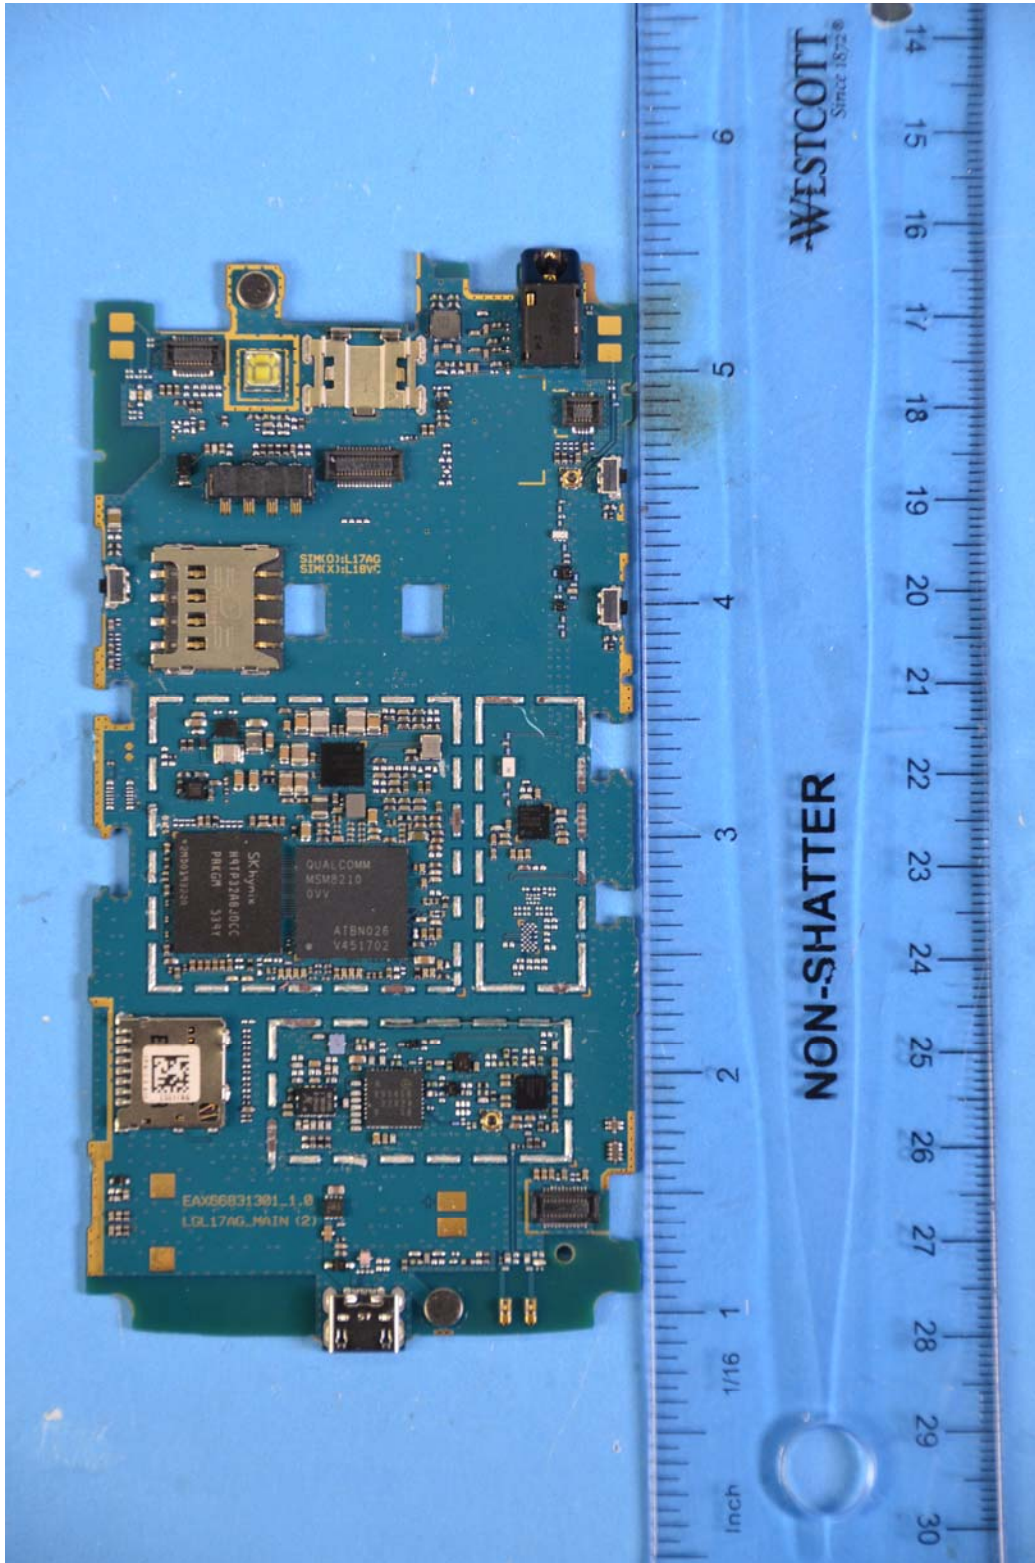

**INTERNAL PHOTOGRAPHS**

	<p>LG Electronics MobileComm U.S.A FCC ID: ZNFL17AG</p>	<p>Model: L17AG</p>
<p>Internal Photos</p>	<p>EUT Type: Portable Handset</p>	<p>Page 1 of 7</p>

	LG Electronics MobileComm U.S.A FCC ID: ZNFL17AG	Model: L17AG
Internal Photos	EUT Type: Portable Handset	Page 2 of 7

	<p>LG Electronics MobileComm U.S.A FCC ID: ZNFL17AG</p>	<p>Model: L17AG</p>
<p>Internal Photos</p>	<p>EUT Type: Portable Handset</p>	<p>Page 3 of 7</p>

	LG Electronics MobileComm U.S.A FCC ID: ZNFL17AG	Model: L17AG
Internal Photos	EUT Type: Portable Handset	Page 4 of 7

	<p>LG Electronics MobileComm U.S.A FCC ID: ZNFL17AG</p>	<p>Model: L17AG</p>
<p>Internal Photos</p>	<p>EUT Type: Portable Handset</p>	<p>Page 6 of 7</p>

	LG Electronics MobileComm U.S.A FCC ID: ZNFL17AG	Model: L17AG
Internal Photos	EUT Type: Portable Handset	Page 7 of 7