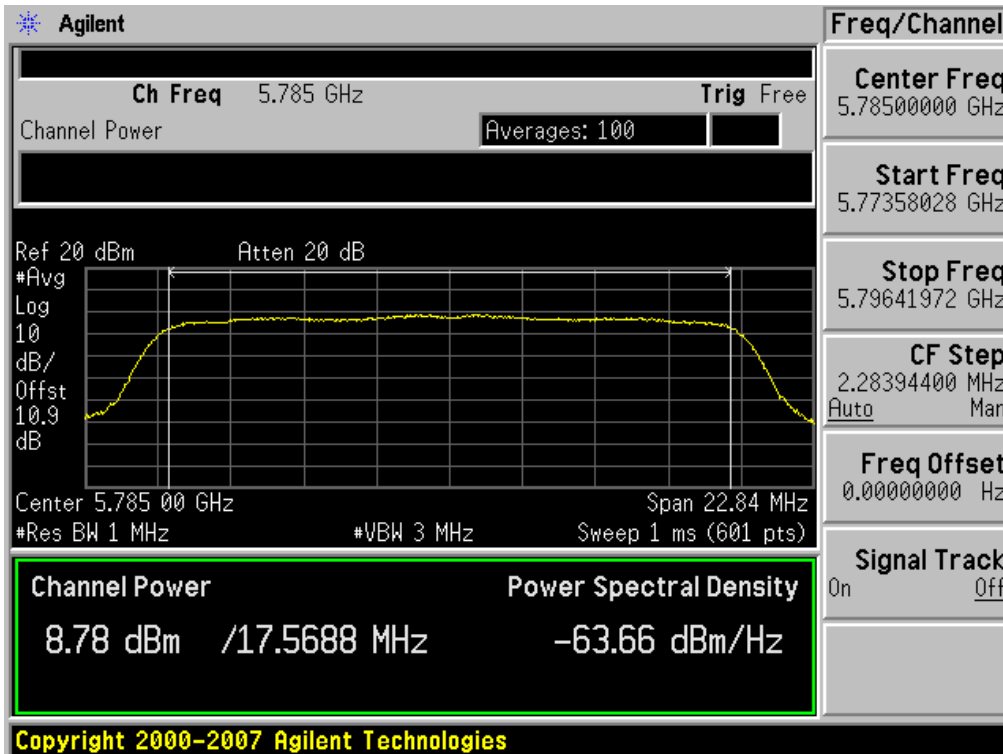

Conducted Output Power (802.11n-CH 157) 52 Mbps