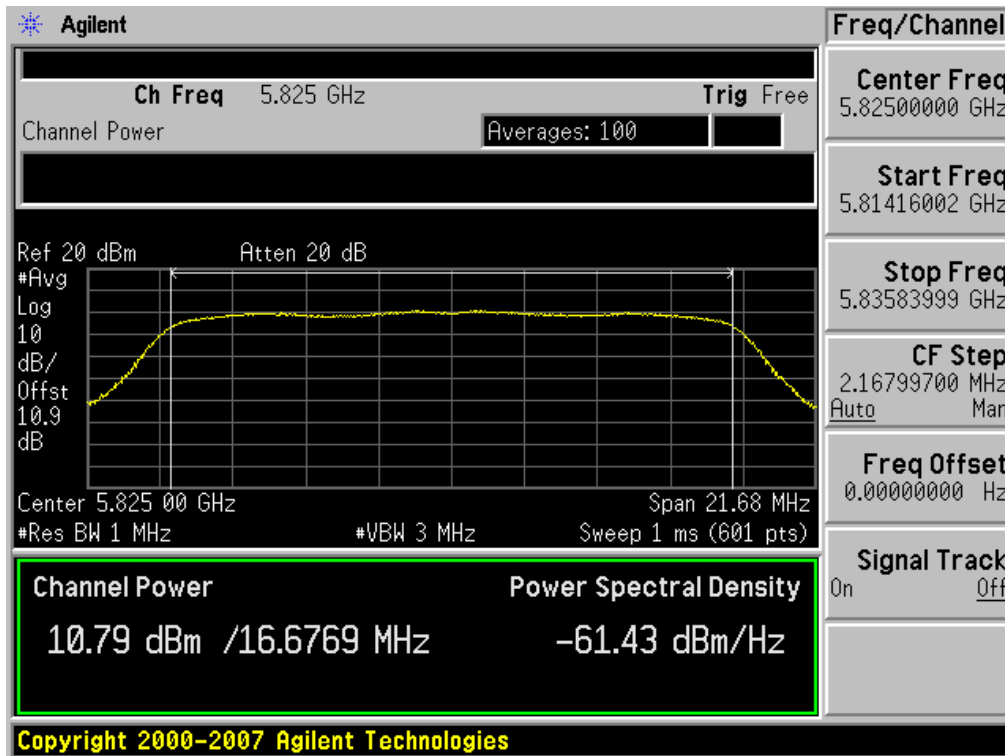

Conducted Output Power (802.11a-CH 165) 12 Mbps