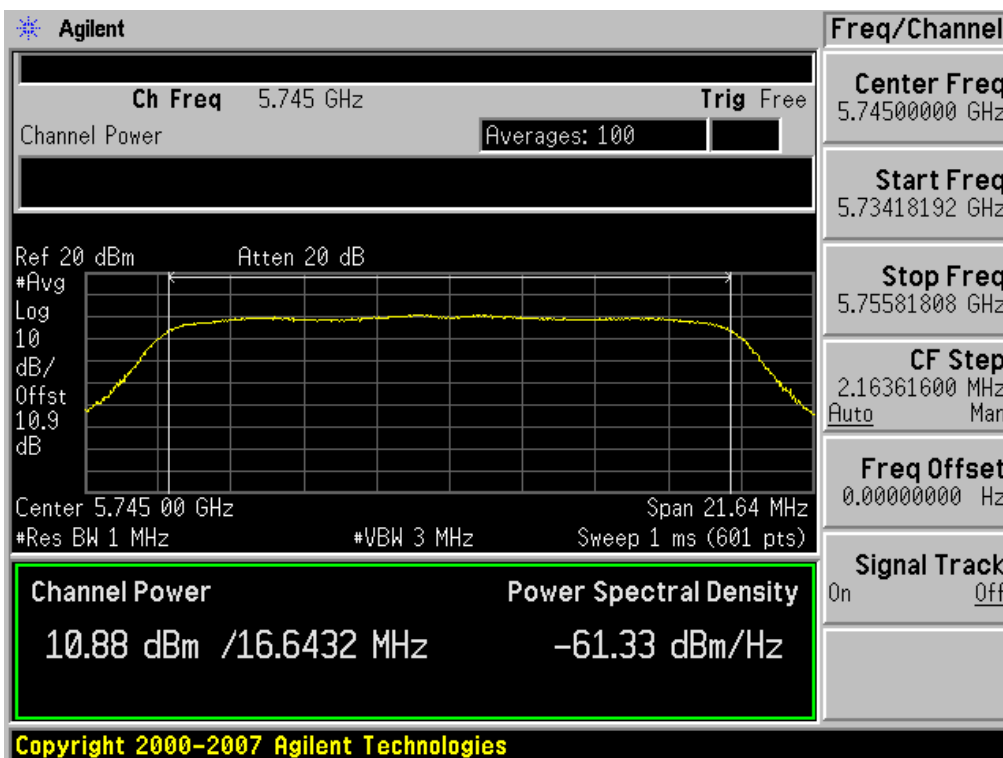

Conducted Output Power (802.11a-CH 149) 9 Mbps