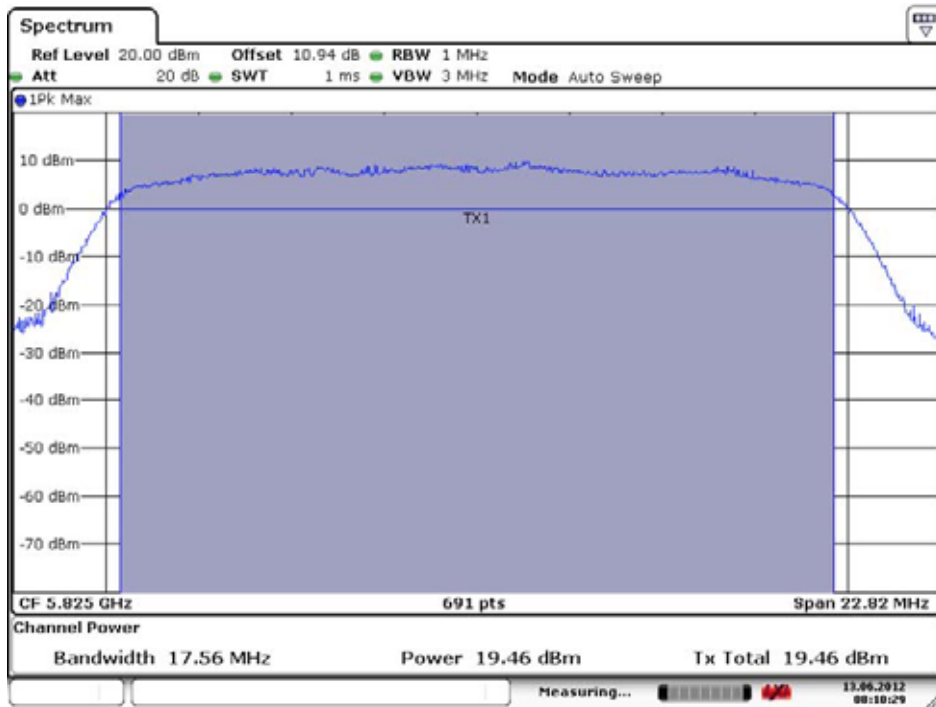

Conducted Output Power (802.11n-CH 165) 39 Mbps

Date: 13.JUN.2012 08:10:29