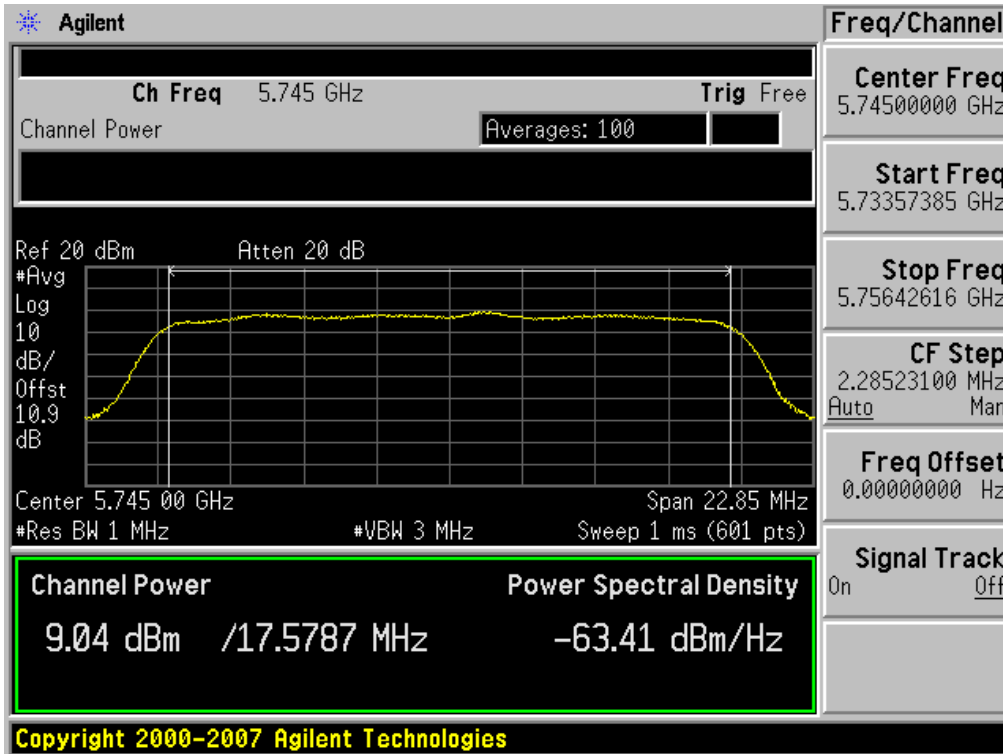

Conducted Output Power (802.11n-CH 149) 39 Mbps