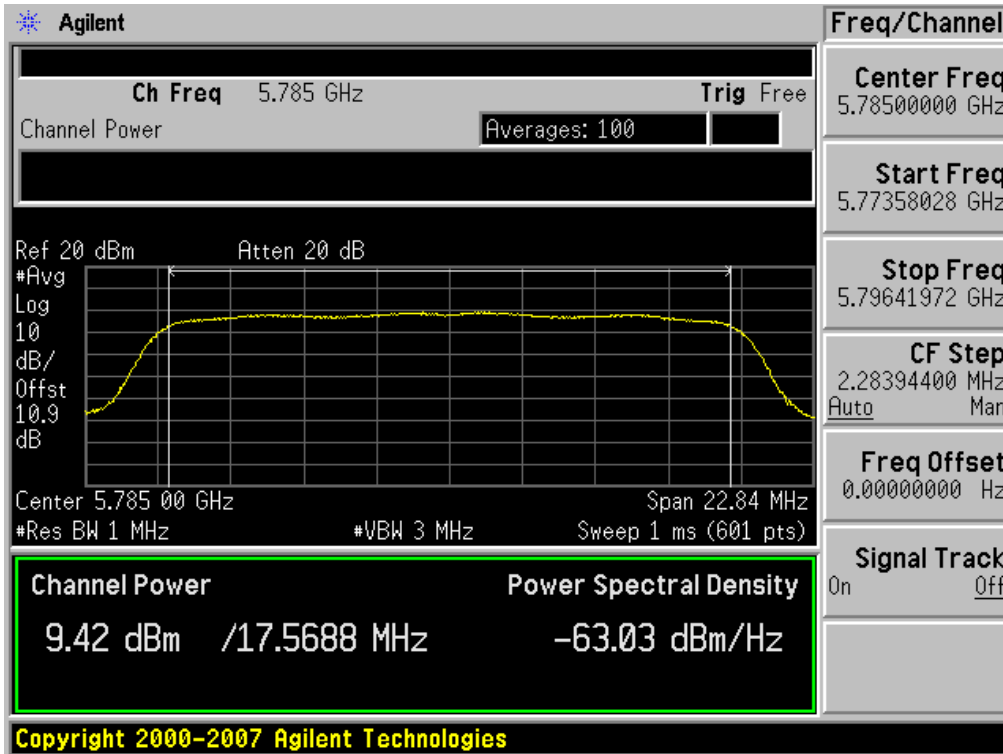

Conducted Output Power (802.11n-CH 157) 19.5 Mbps