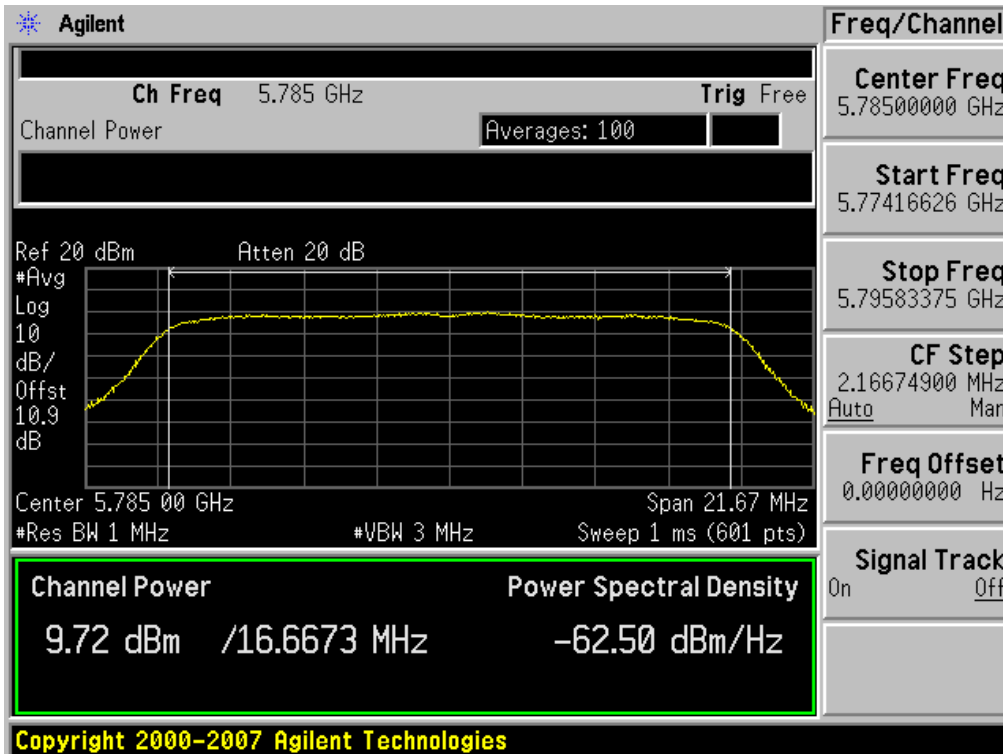

Conducted Output Power (802.11a-CH 157) 54 Mbps