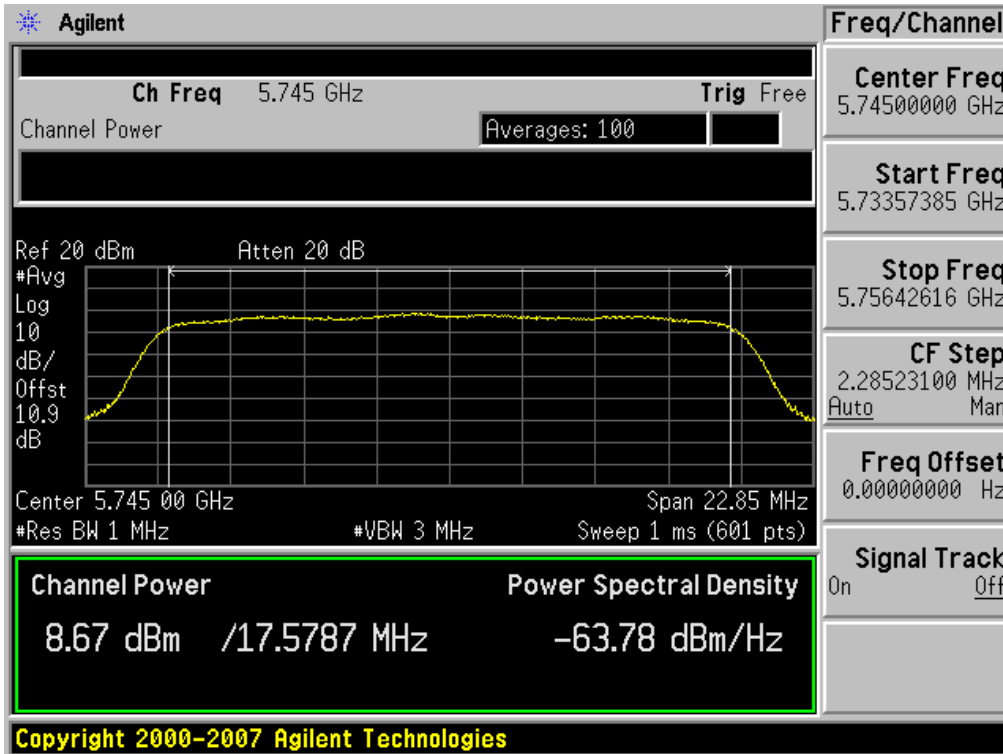

Conducted Output Power (802.11n-CH 149) 58.5 Mbps