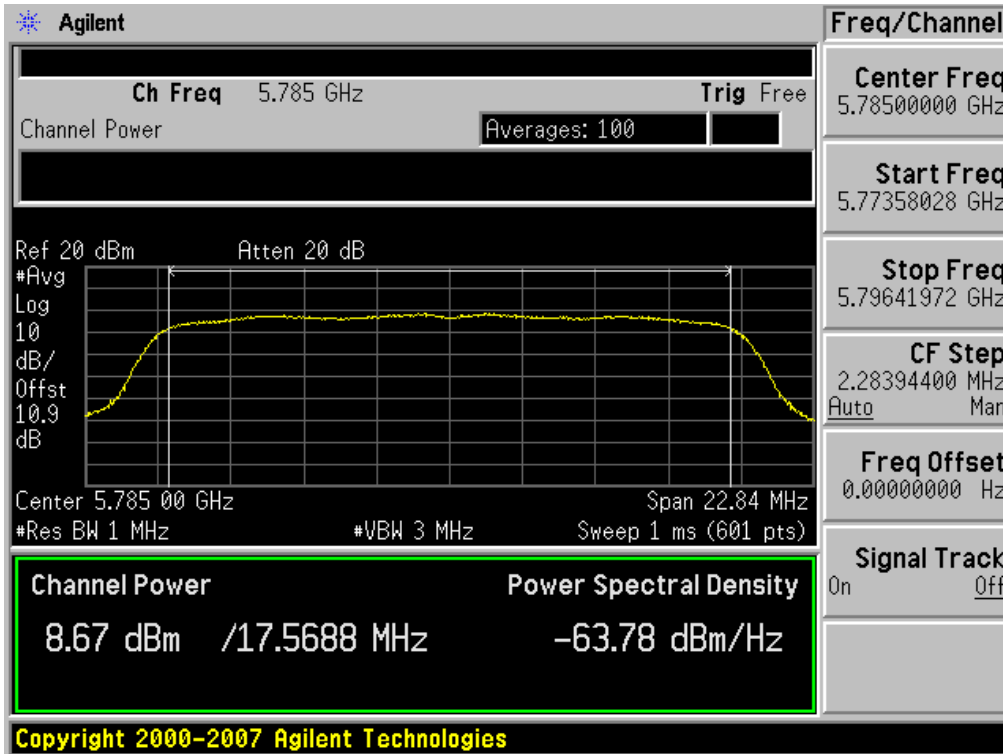

Conducted Output Power (802.11n-CH 157) 58.5 Mbps