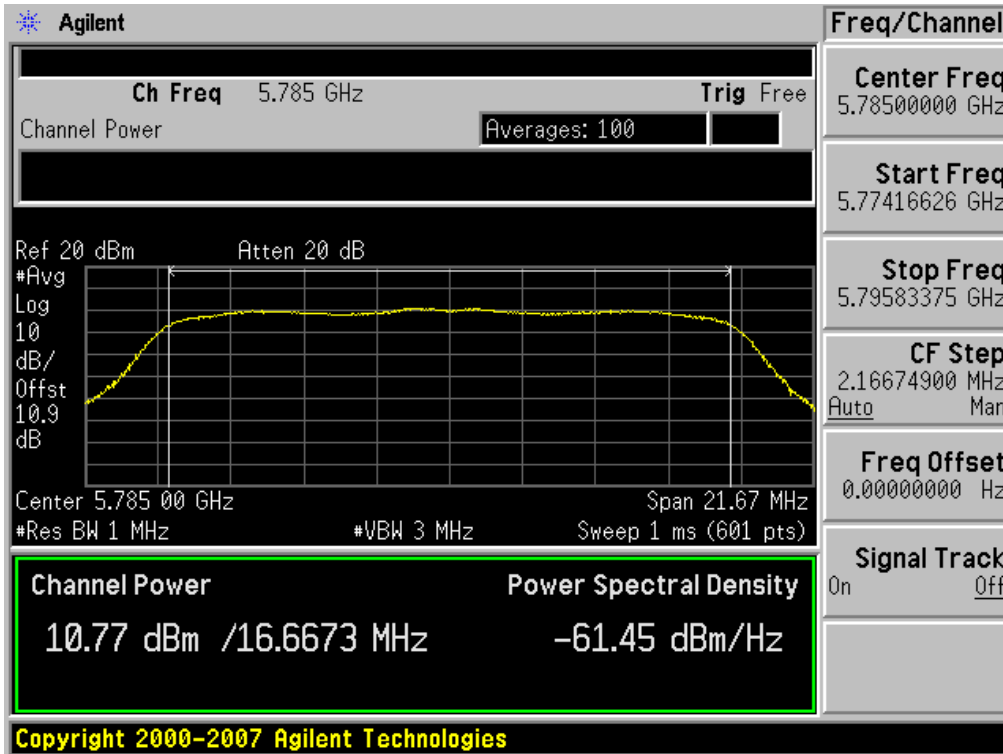

Conducted Output Power (802.11a-CH 157) 12 Mbps