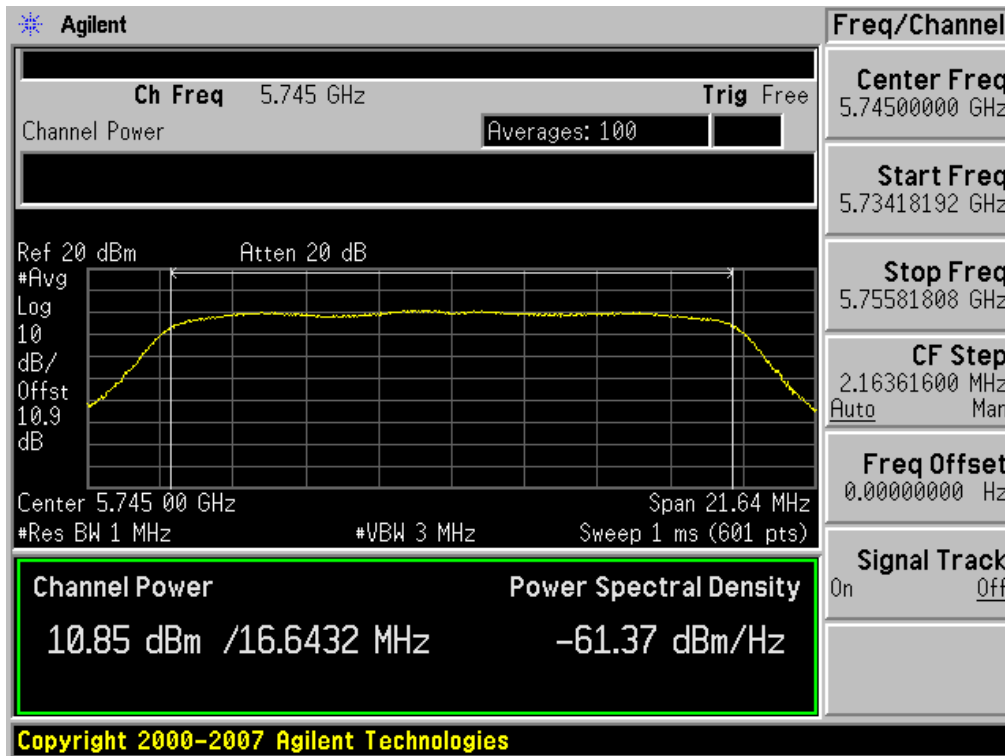

(5745 MHz ~5825 MHz)

**Conducted Output Power (802.11a-CH 149) 6 Mbps**

**Conducted Output Power (802.11a-CH 149) 9 Mbps**

### Conducted Output Power (802.11a-CH 149) 12 Mbps