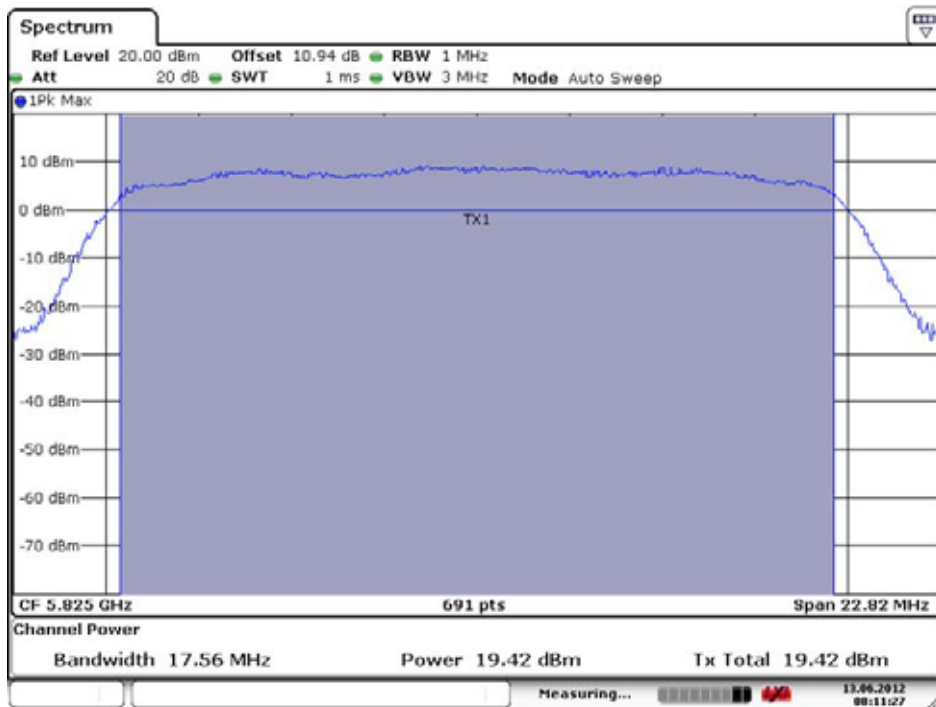

Conducted Output Power (802.11n-CH 165) 52 Mbps

Date: 13.JUN.2012 08:11:27

FCC PT.15.247 TEST REPORT	FCC CERTIFICATION REPORT		www.hct.co.kr
Test Report No. HCTR1206FR08	Date of Issue: June 15, 2012	EUT Type: PCS GSM/GPRS Phone with Bluetooth, WLAN and NFC(Felica)	FCC ID: ZNFL06D