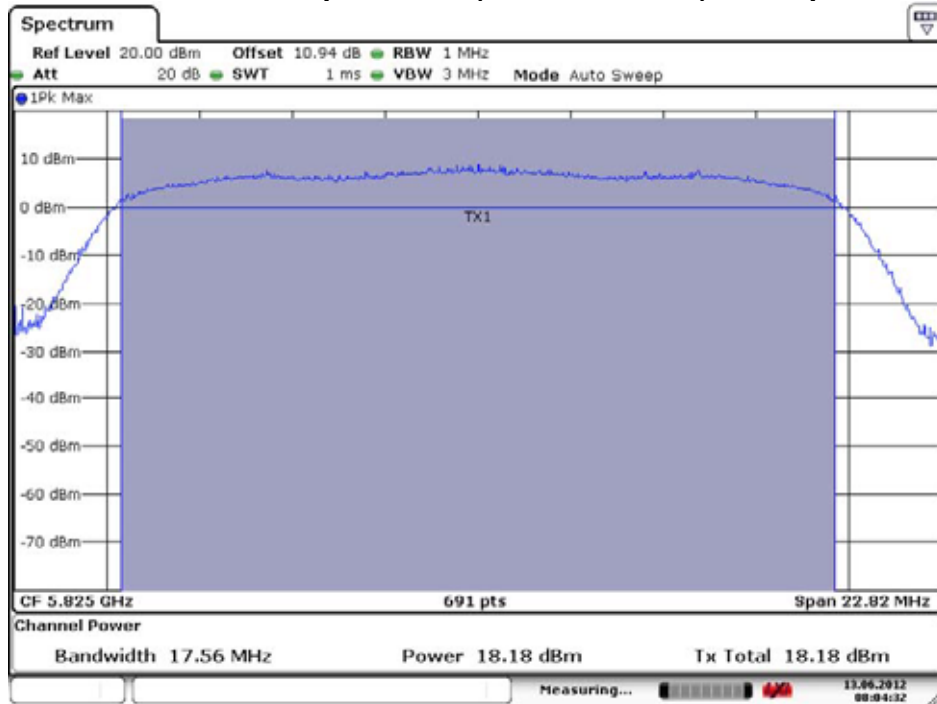

### Conducted Output Power (802.11n-CH 165) 6.5 Mbps

Date: 13.JUN.2012 08:04:32