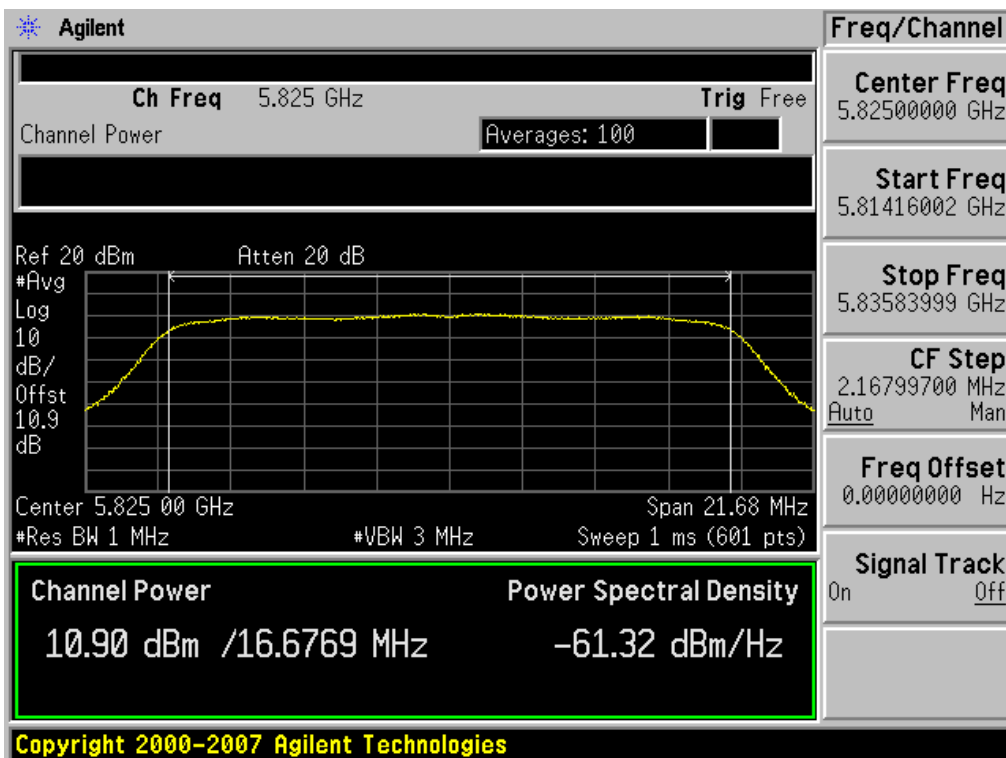

Conducted Output Power (802.11a-CH 165) 9 Mbps