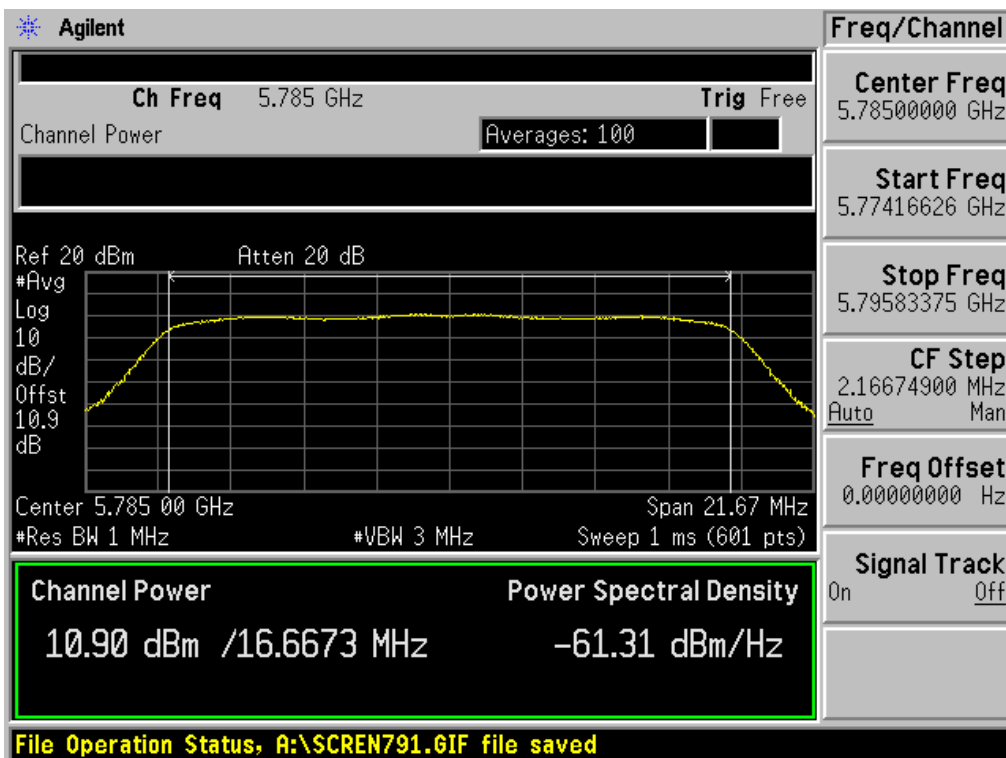

Conducted Output Power (802.11a-CH 157) 9 Mbps