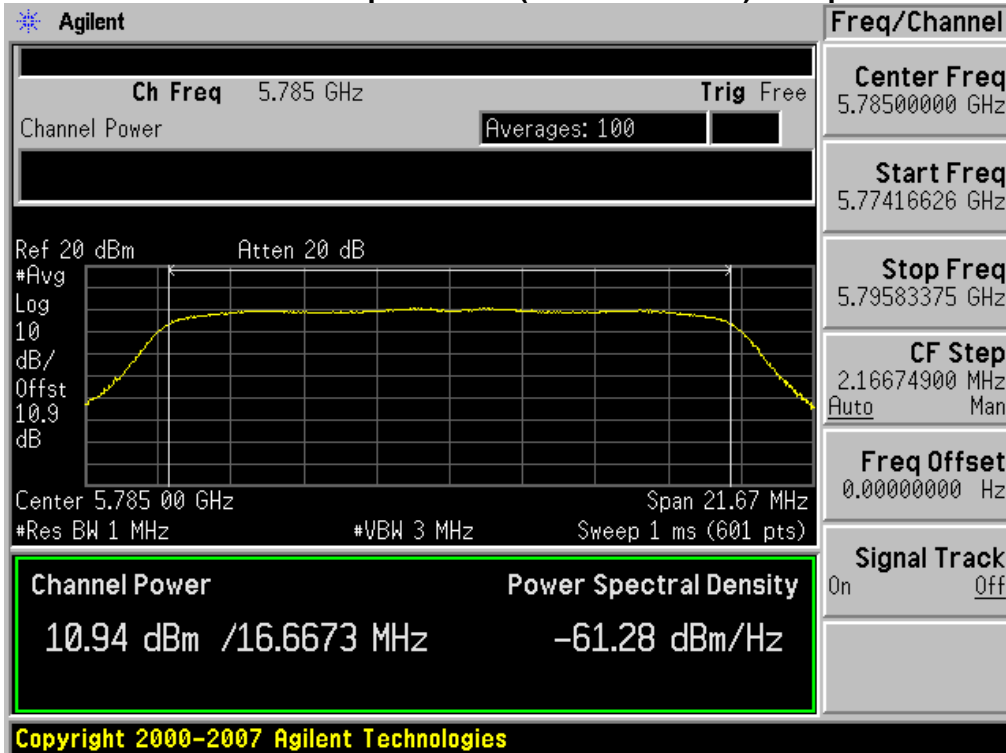

Conducted Output Power (802.11a-CH 157) 6 Mbps