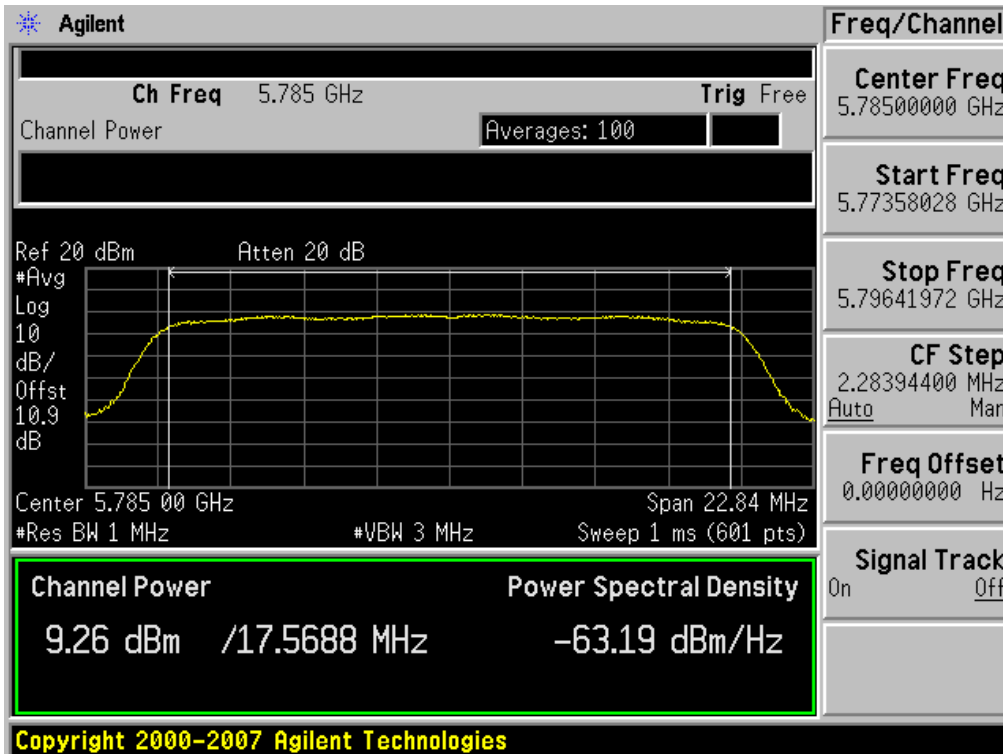

Conducted Output Power (802.11n-CH 157) 26 Mbps