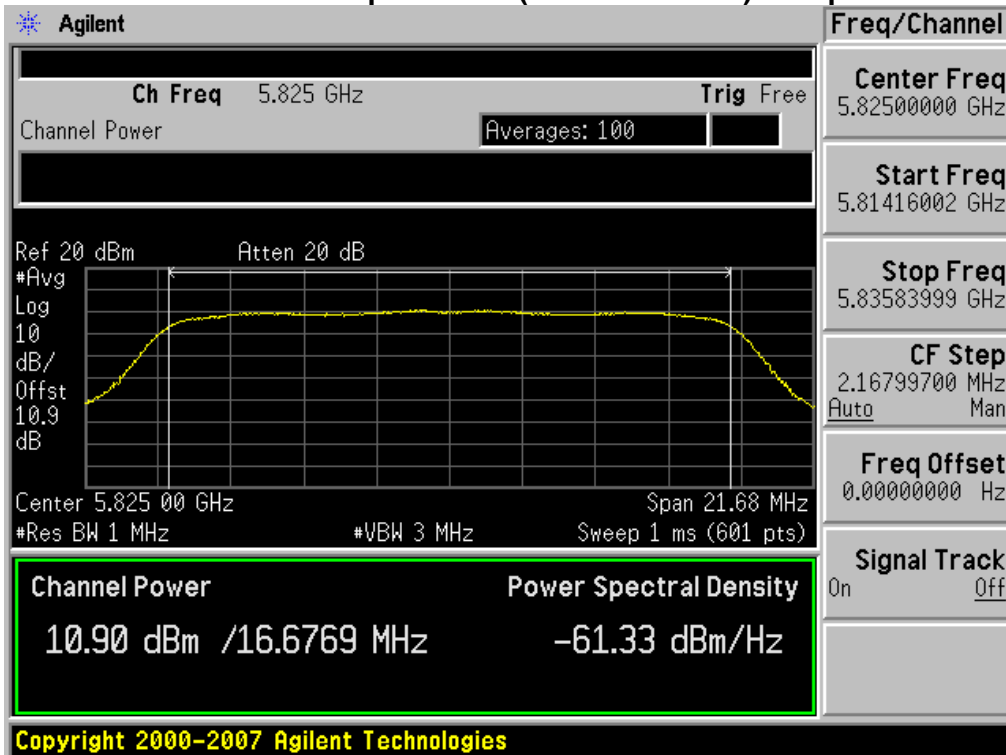

Conducted Output Power (802.11a-CH 165) 6 Mbps