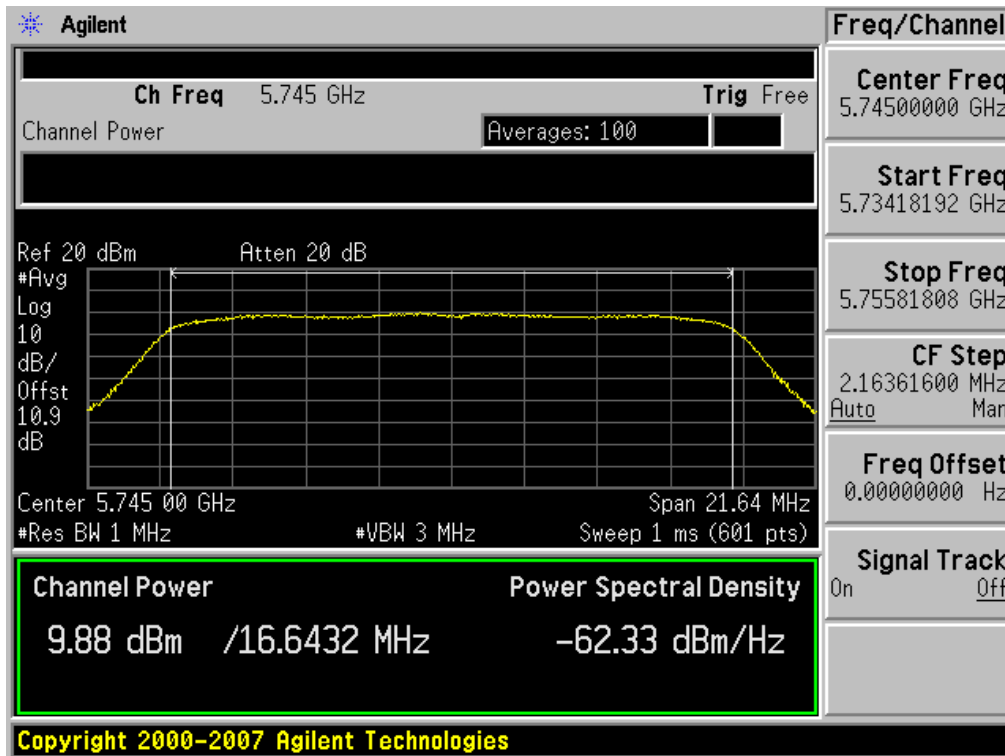

Conducted Output Power (802.11a-CH 149) 48 Mbps