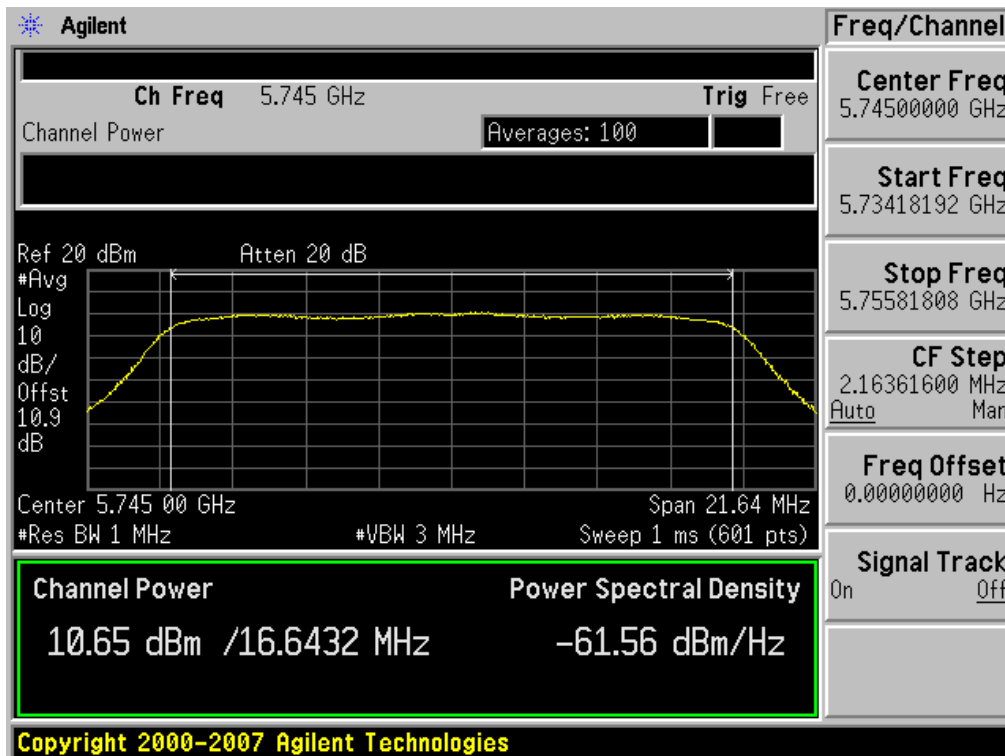

Conducted Output Power (802.11a-CH 149) 18 Mbps