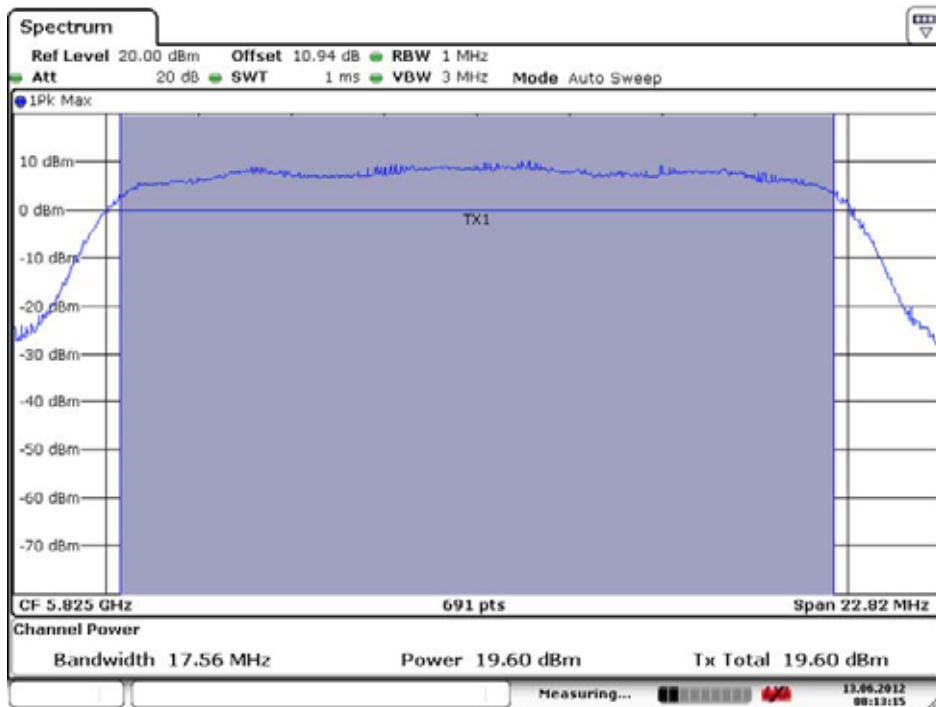

Conducted Output Power (802.11n-CH 165) 65 Mbps

Date: 13.JUN.2012 08:13:15

FCC PT.15.247 TEST REPORT	FCC CERTIFICATION REPORT		www.hct.co.kr
Test Report No. HCTR1206FR08	Date of Issue: June 15, 2012	EUT Type: PCS GSM/GPRS Phone with Bluetooth, WLAN and NFC(Felica)	FCC ID: ZNFL06D