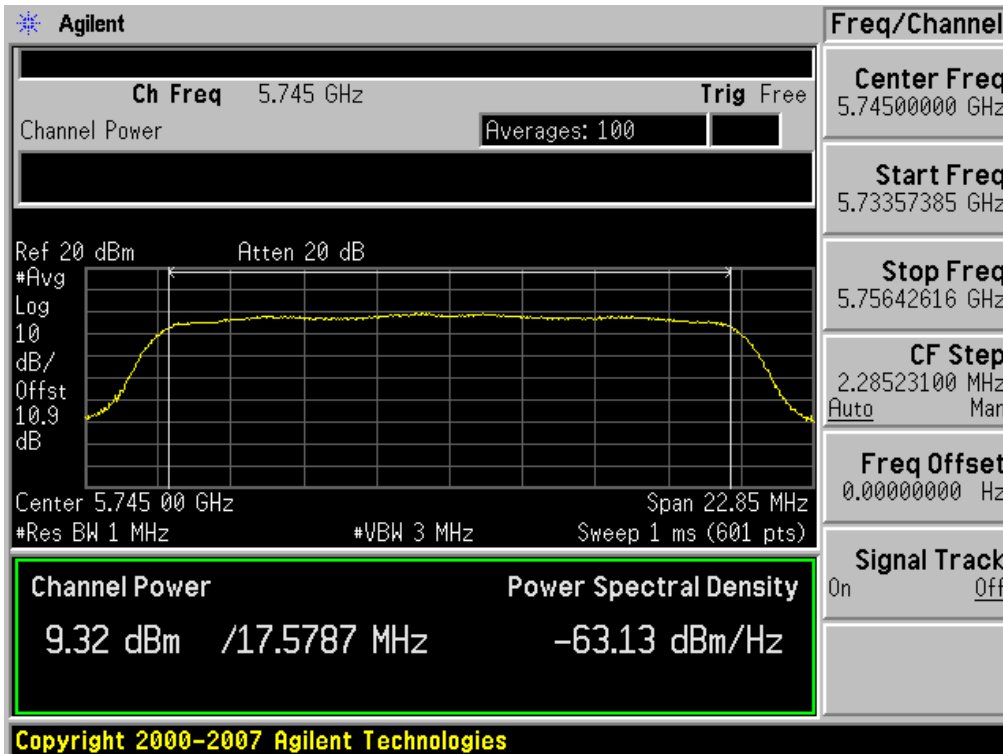

Conducted Output Power (802.11n-CH 149) 26 Mbps