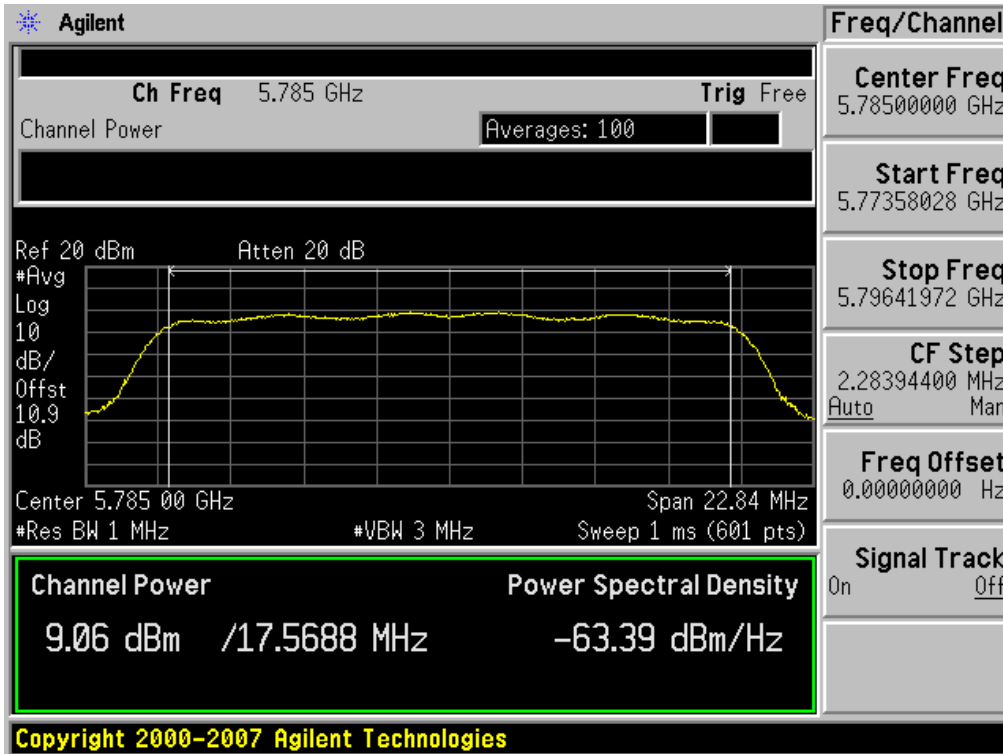

Conducted Output Power (802.11n-CH 157) 39 Mbps