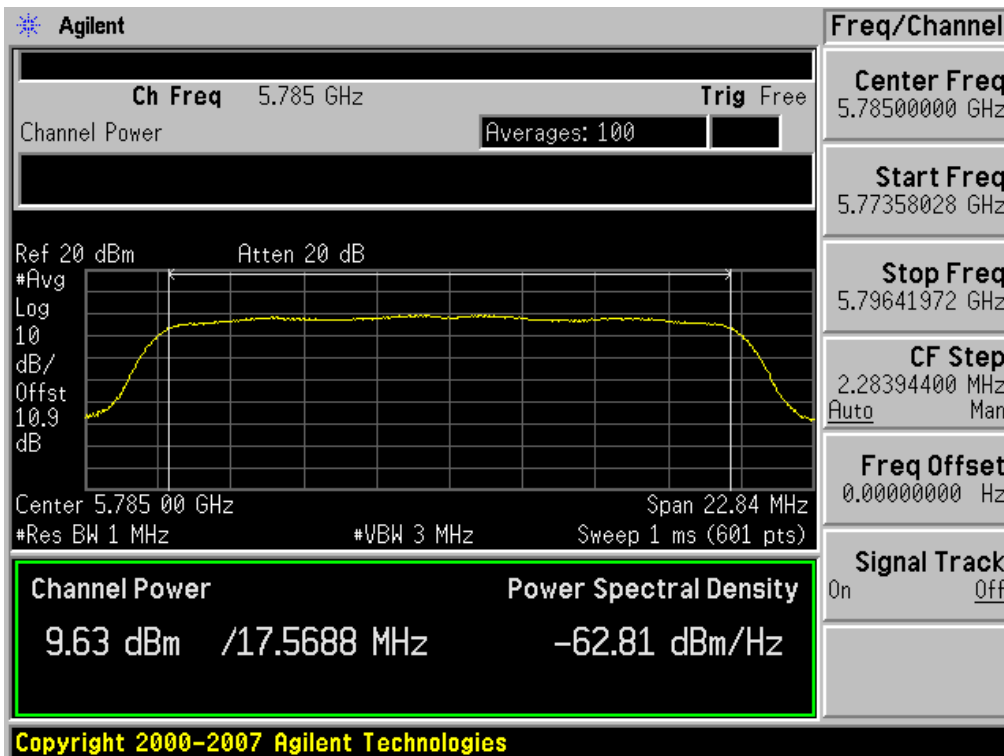

Conducted Output Power (802.11n-CH 157) 13 Mbps