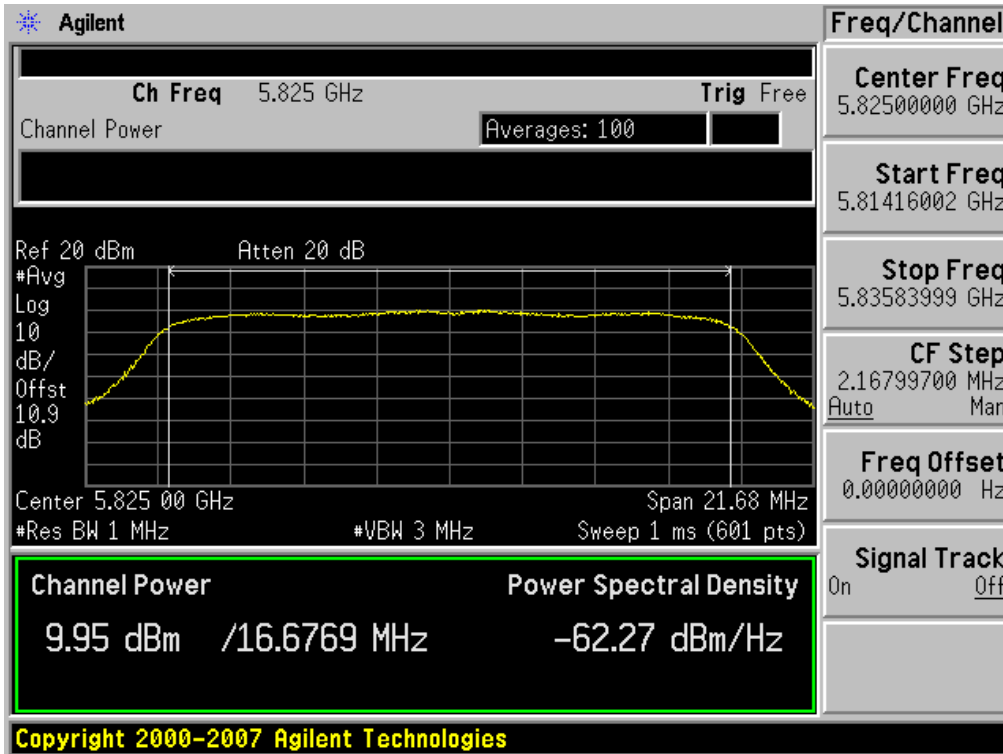

Conducted Output Power (802.11a-CH 165) 48 Mbps