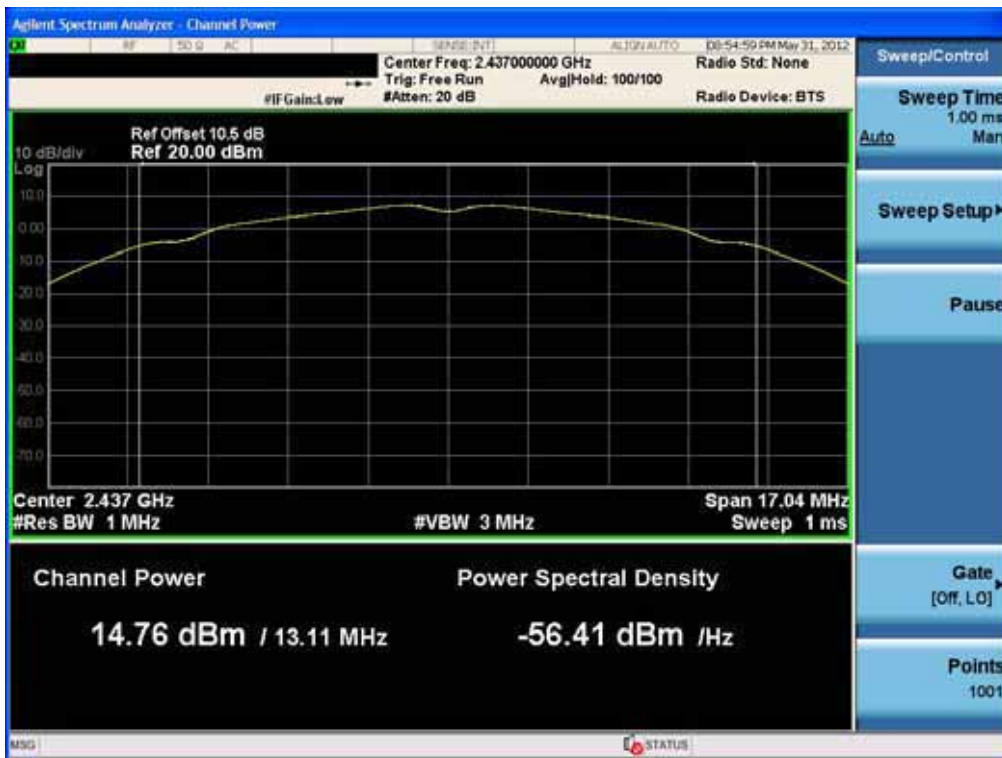

Conducted Output Power (802.11b-CH 6) 2Mbps

FCC PT.15.247 TEST REPORT	FCC CERTIFICATION REPORT		www.hct.co.kr
Test Report No. HCTR1206FR08	Date of Issue: June 15, 2012	EUT Type: PCS GSM/GPRS Phone with Bluetooth, WLAN and NFC(Felica)	FCC ID: ZNFL06D