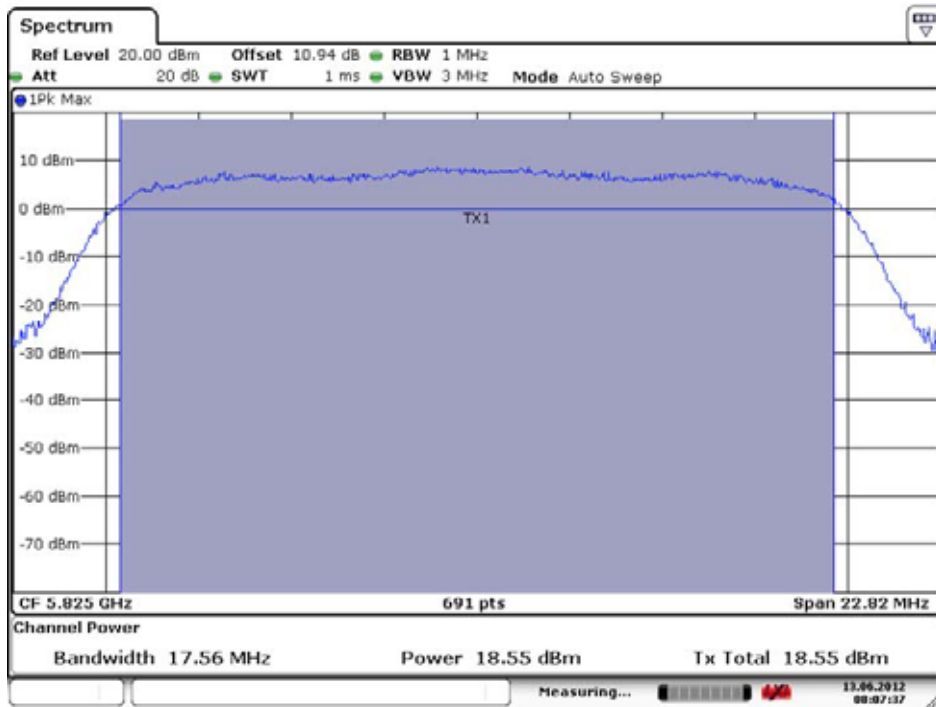

Conducted Output Power (802.11n-CH 165) 19.5 Mbps

Date: 13.JUN.2012 08:07:37