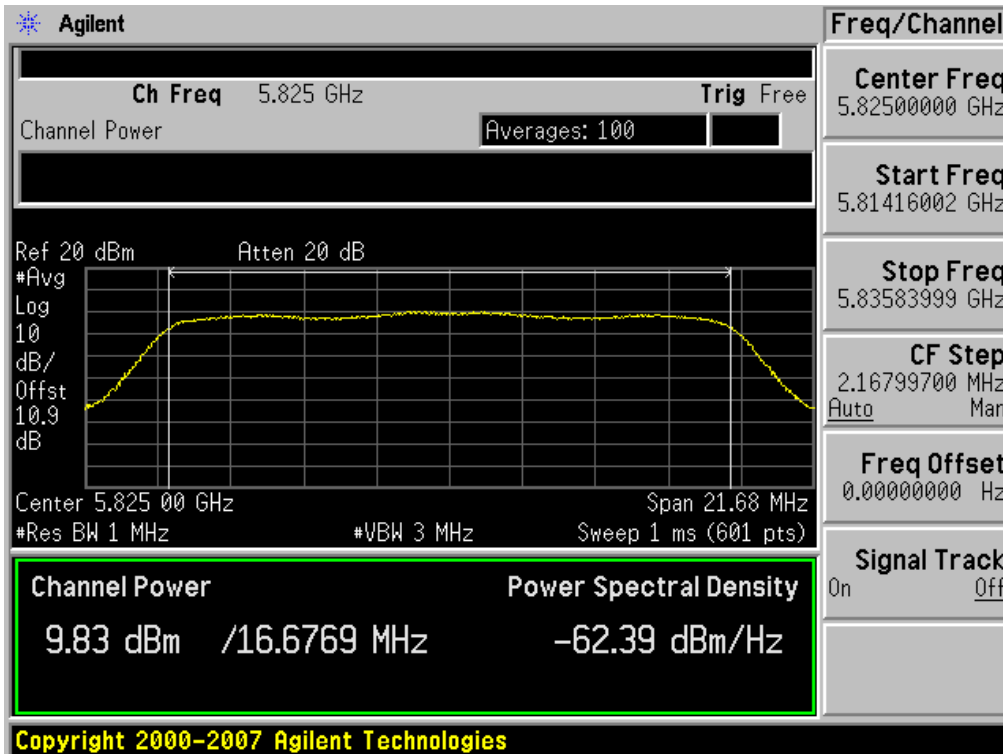

Conducted Output Power (802.11a-CH 165) 54 Mbps