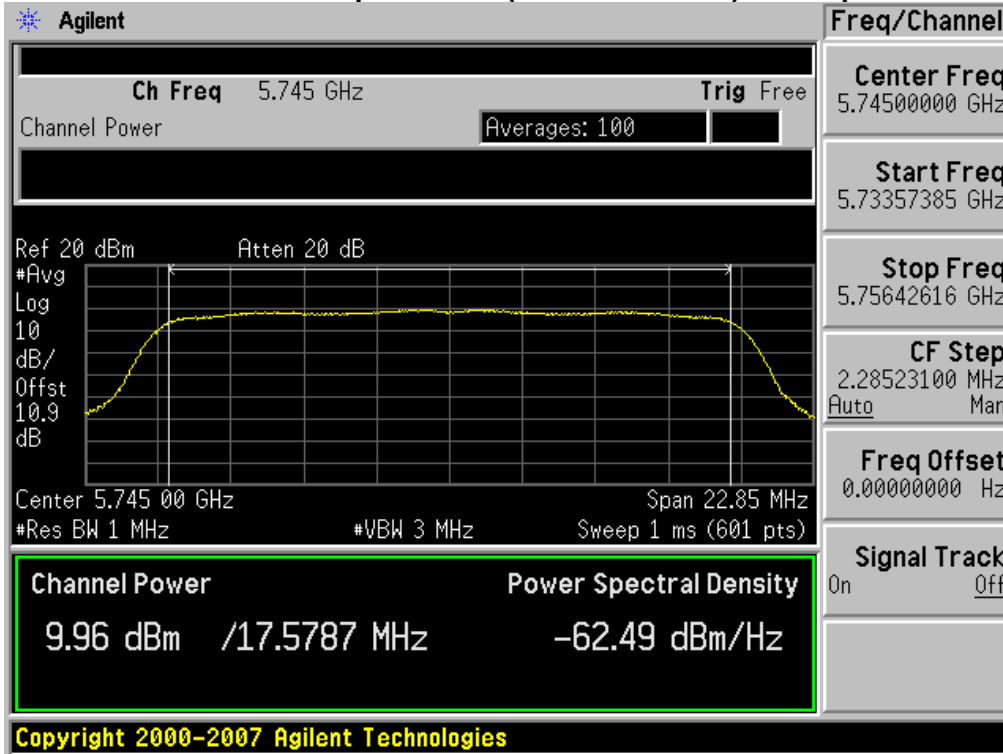

(5745 MHz ~5825 MHz)

Conducted Output Power (802.11n-CH 149) 6.5 Mbps