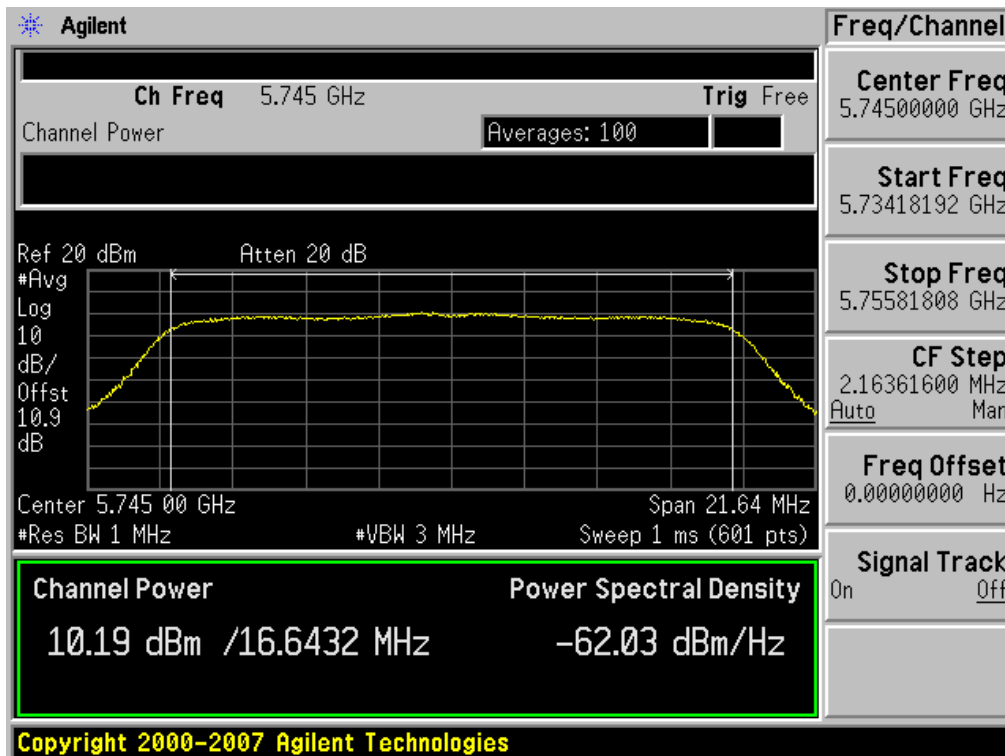

Conducted Output Power (802.11a-CH 149) 36 Mbps