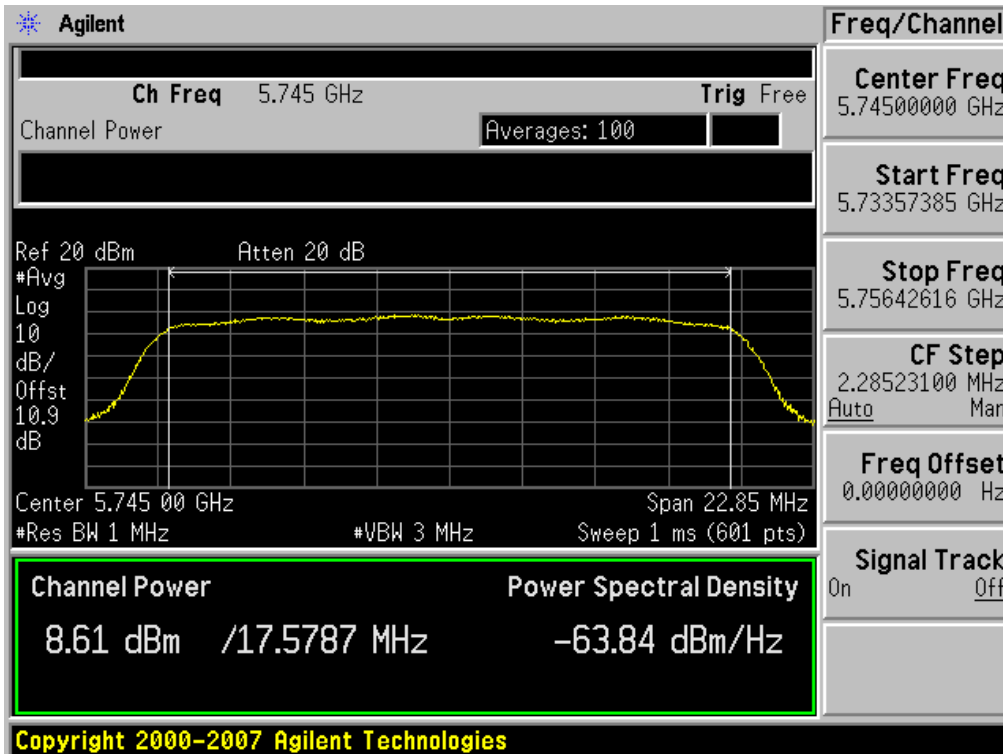

Conducted Output Power (802.11n-CH 149) 65 Mbps