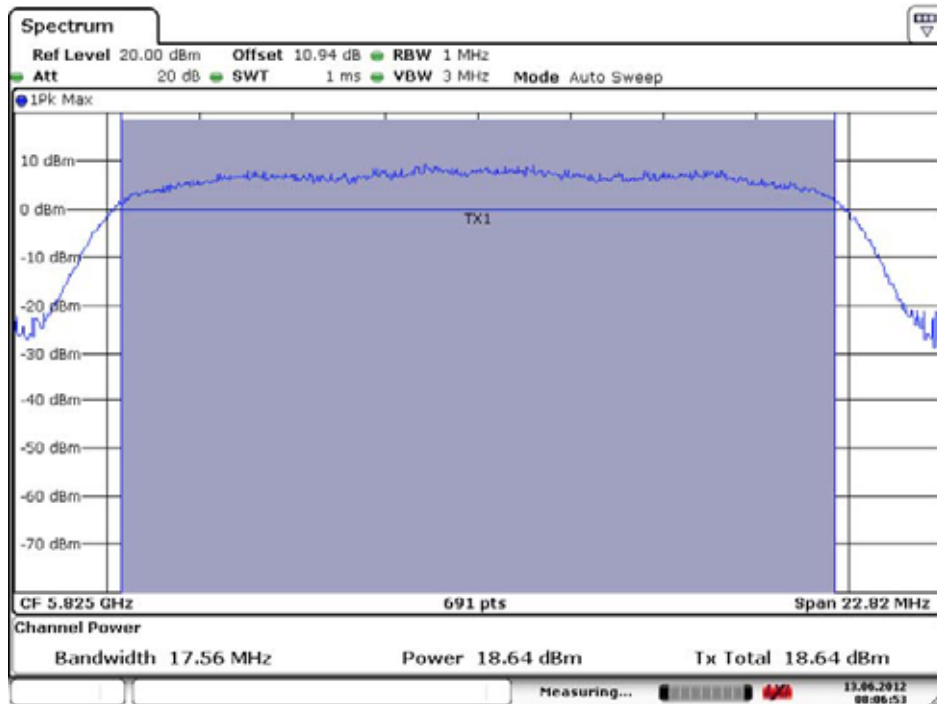

Conducted Output Power (802.11n-CH 165) 13 Mbps

Date: 13.JUN.2012 08:06:53

FCC PT.15.247 TEST REPORT	FCC CERTIFICATION REPORT		www.hct.co.kr
Test Report No. HCTR1206FR08	Date of Issue: June 15, 2012	EUT Type: PCS GSM/GPRS Phone with Bluetooth, WLAN and NFC(Felica)	FCC ID: ZNFL06D