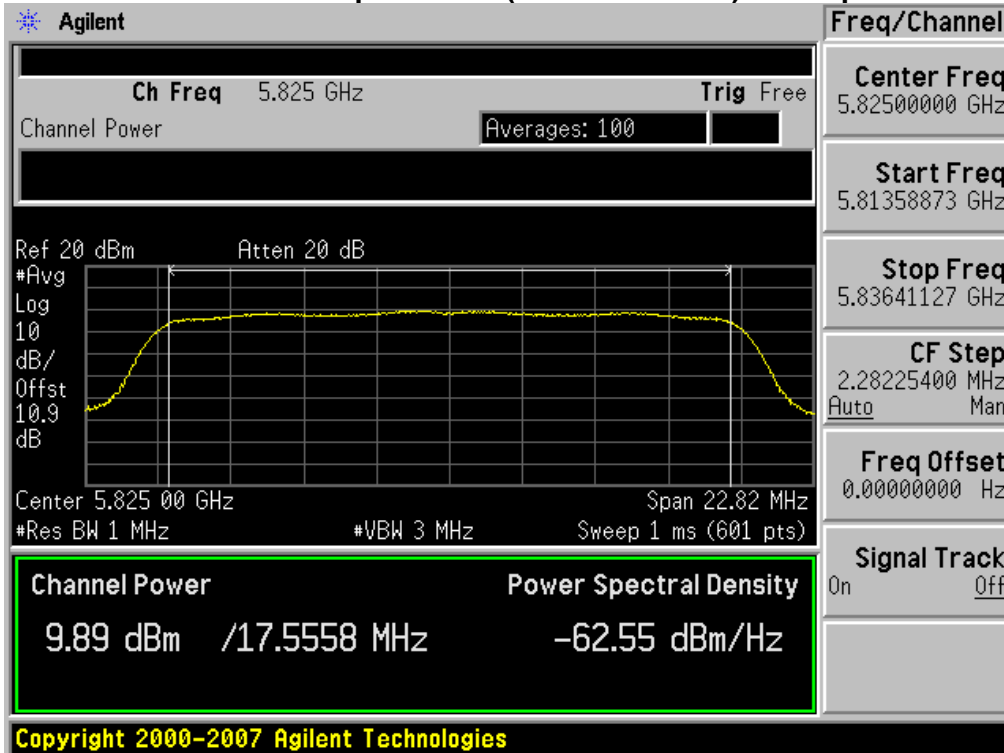

Conducted Output Power (802.11n-CH 165) 6.5 Mbps