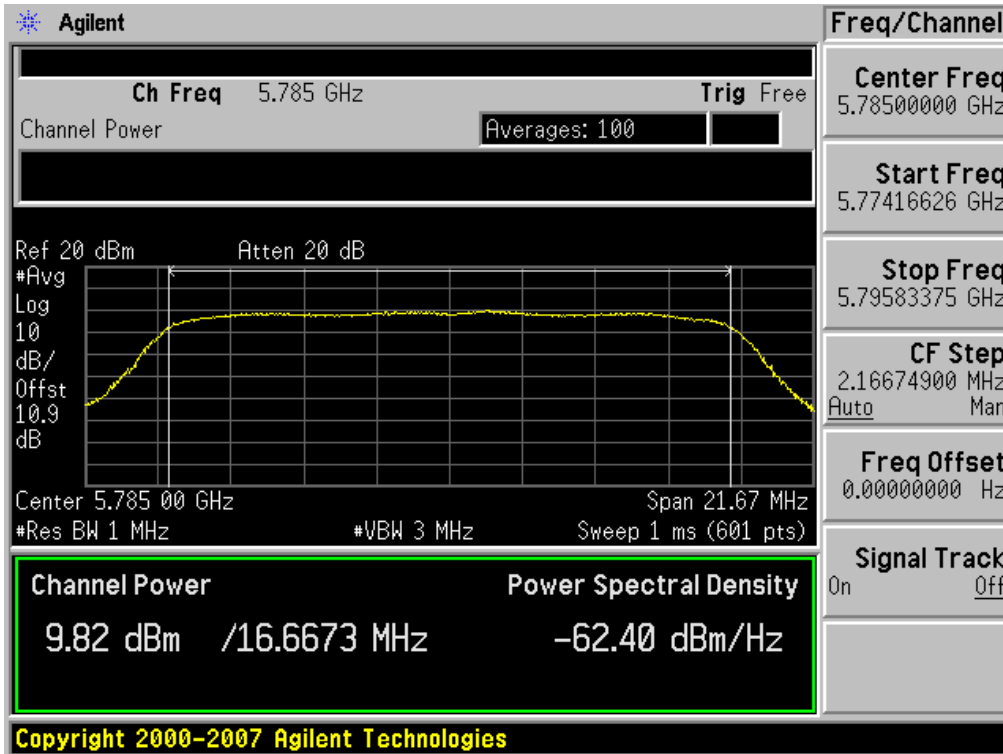

Conducted Output Power (802.11a-CH 157) 48 Mbps