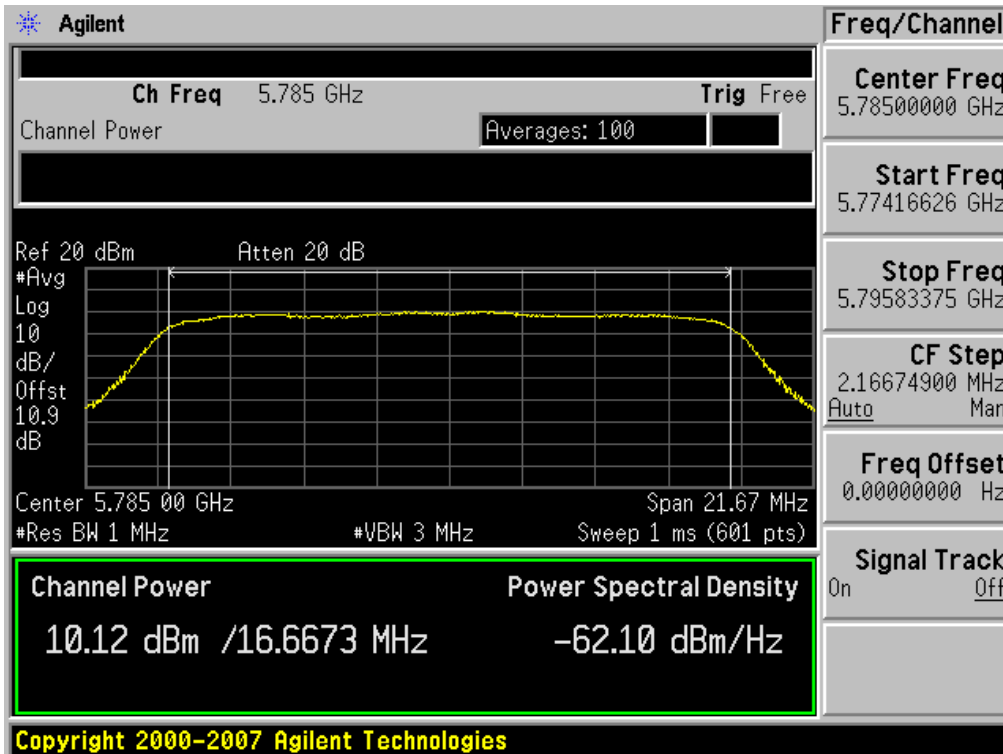

Conducted Output Power (802.11a-CH 157) 36 Mbps