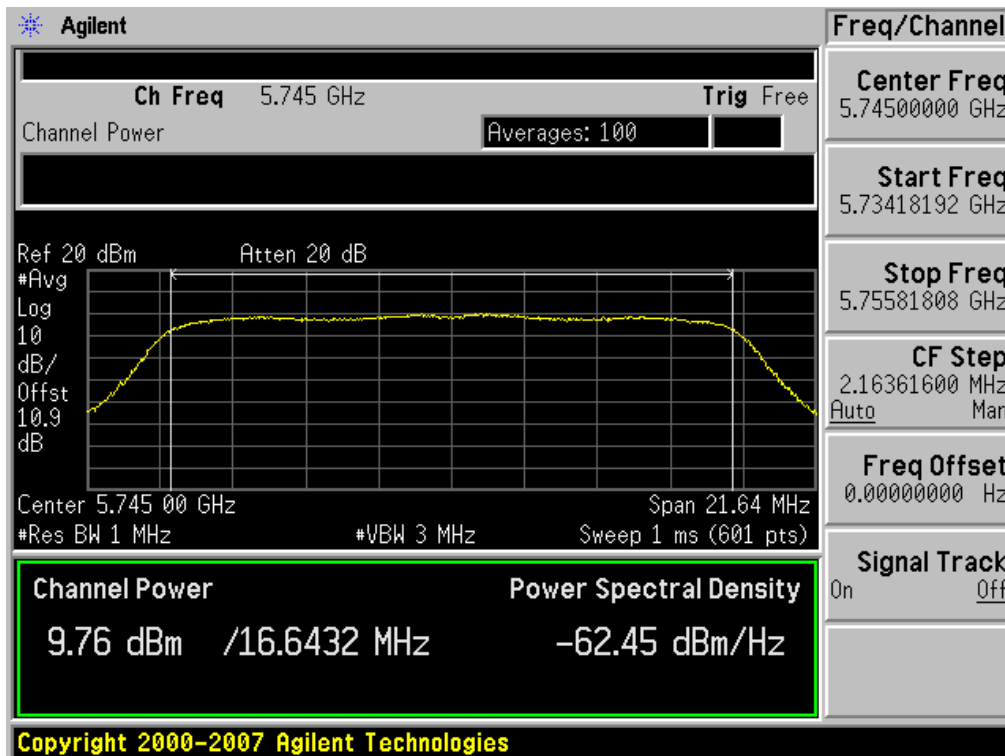

Conducted Output Power (802.11a-CH 149) 54 Mbps