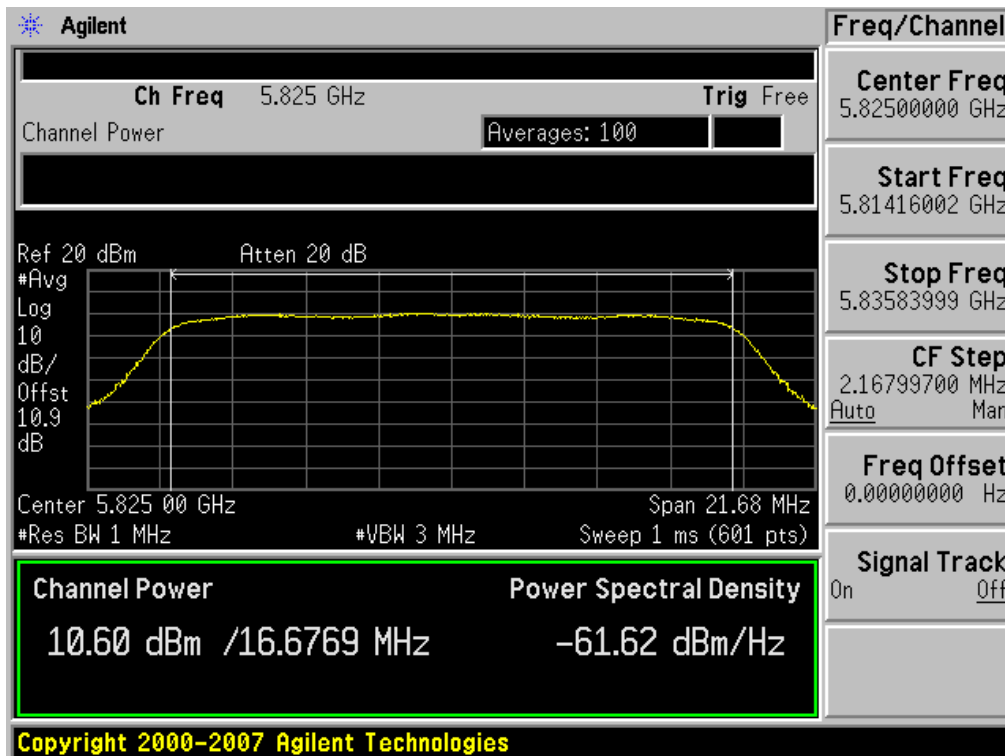

Conducted Output Power (802.11a-CH 165) 18 Mbps