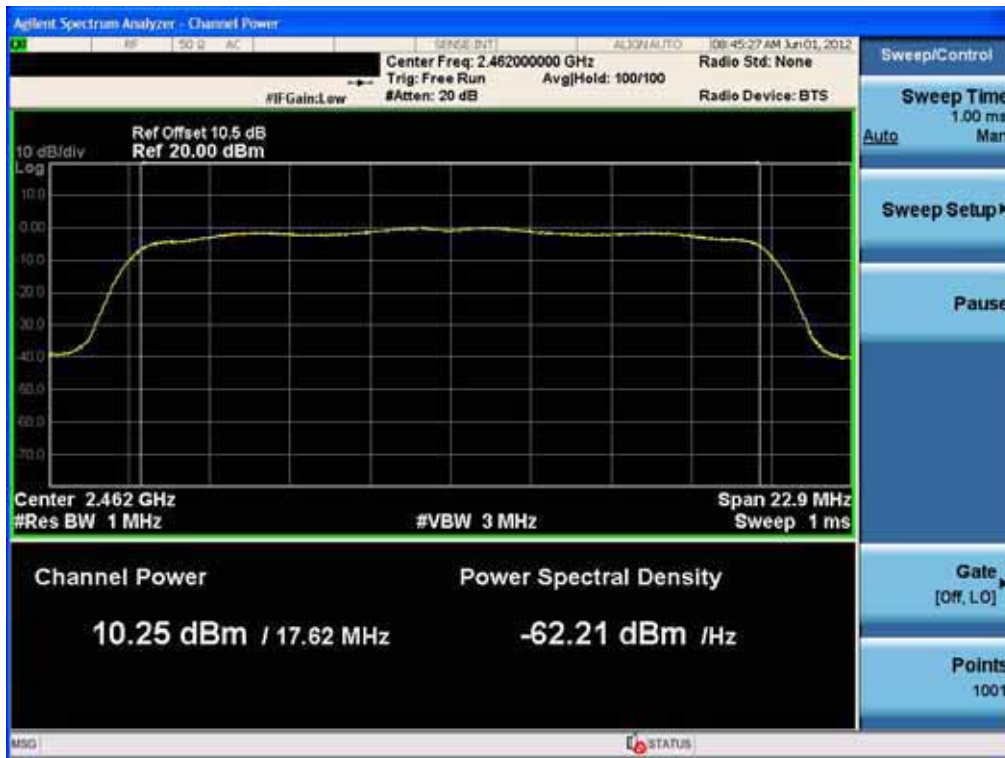

Conducted Output Power (802.11n-CH 11) 6.5Mbps