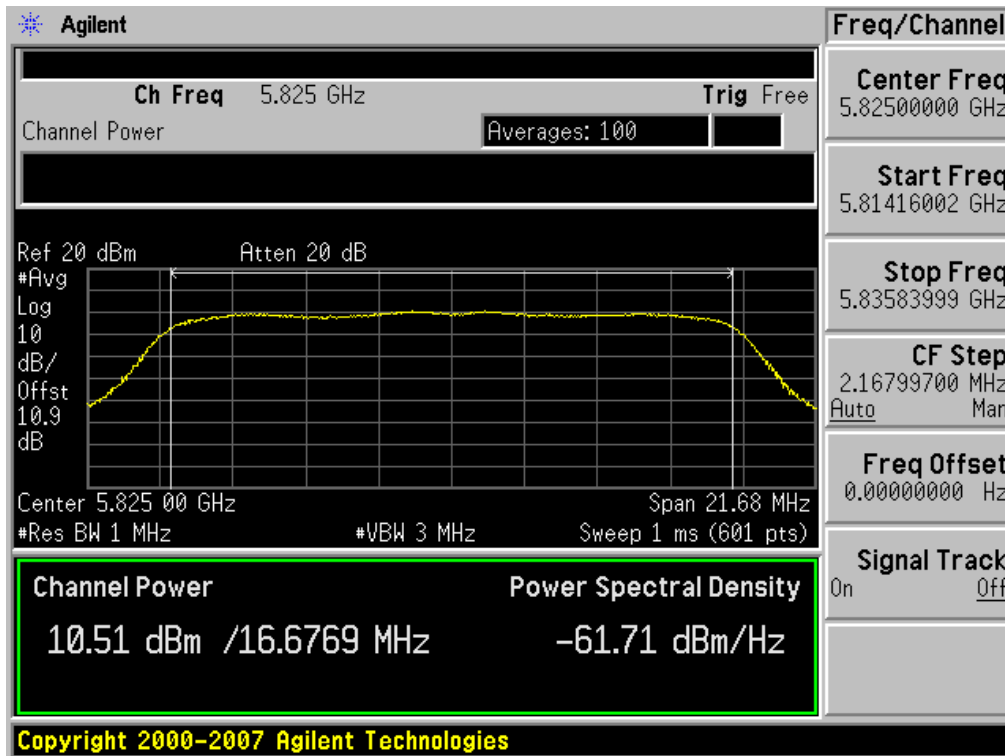

Conducted Output Power (802.11a-CH 165) 24 Mbps