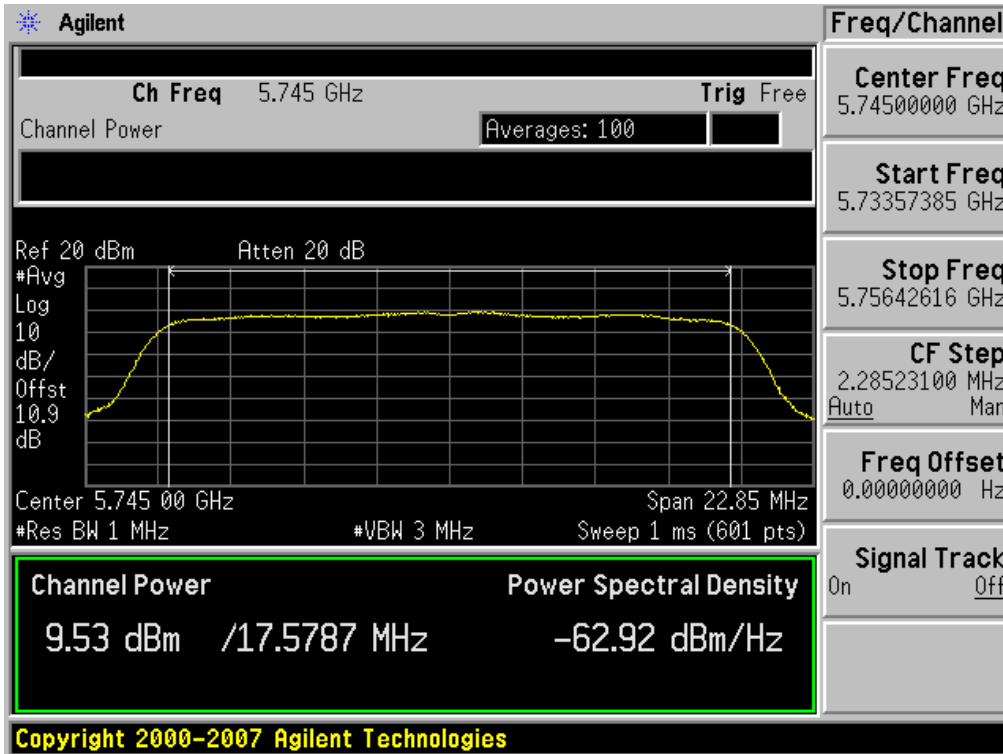

Conducted Output Power (802.11n-CH 149) 19.5 Mbps