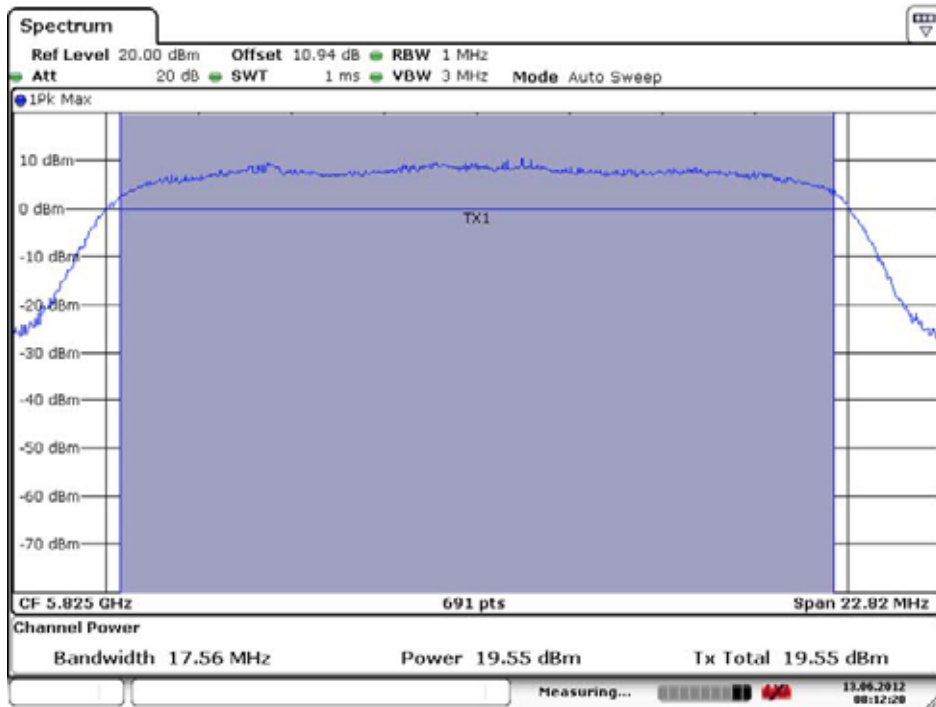

### Conducted Output Power (802.11n-CH 165) 39 Mbps

Date: 13.JUN.2012 08:10:29

### Conducted Output Power (802.11n-CH 165) 58.5 Mbps

Date: 13.JUN.2012 08:12:20