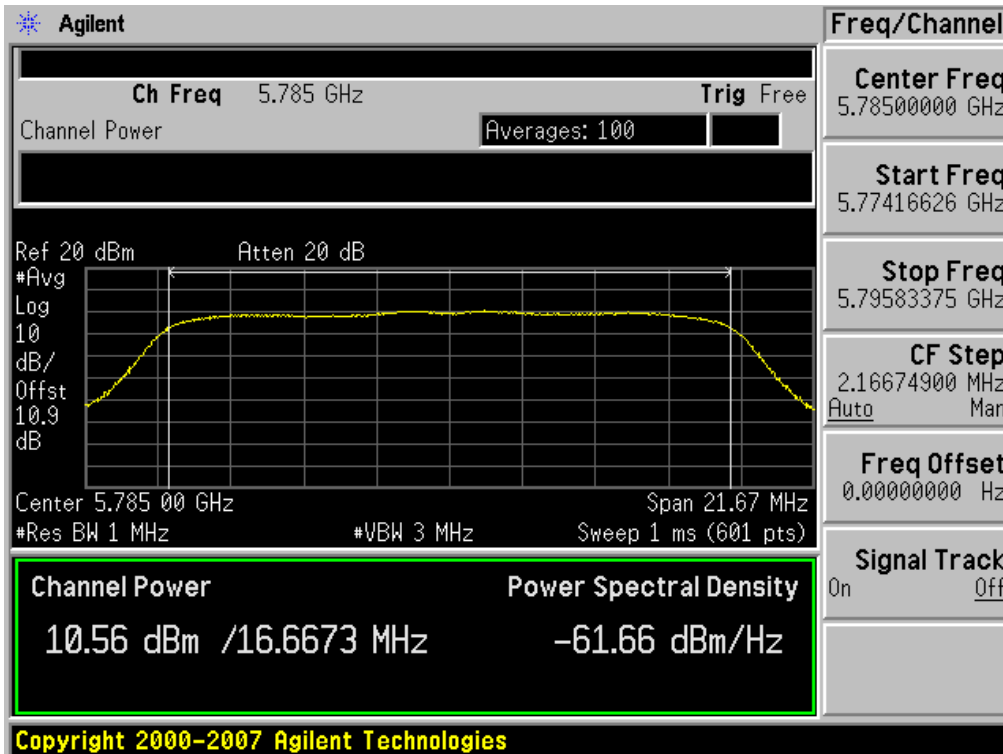

Conducted Output Power (802.11a-CH 157) 18 Mbps