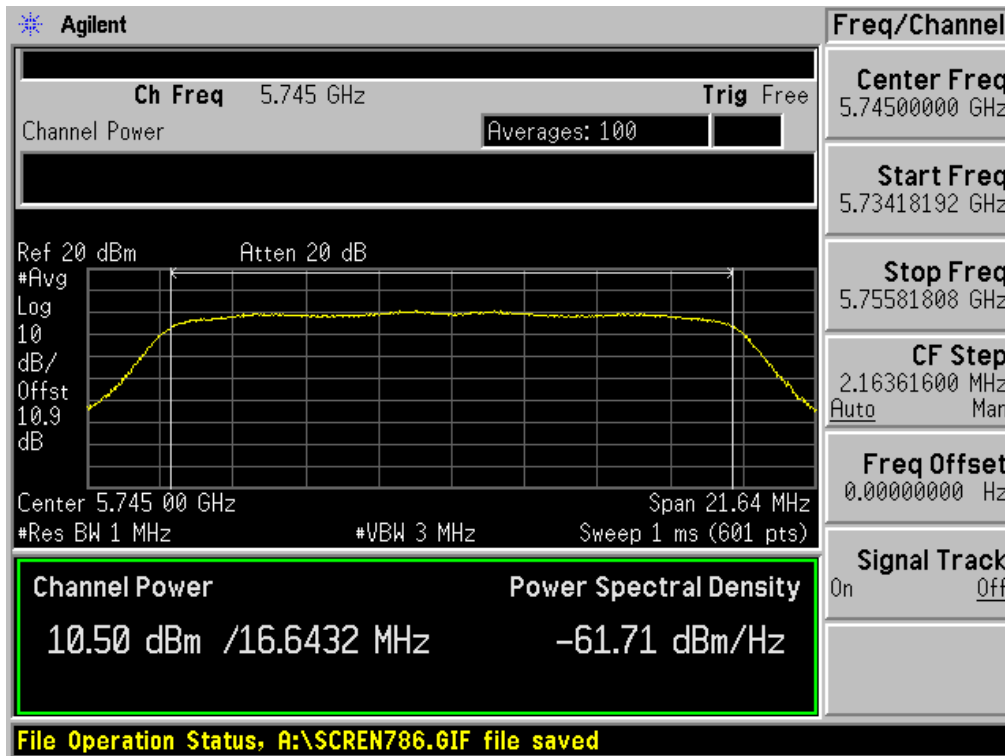

Conducted Output Power (802.11a-CH 149) 24 Mbps