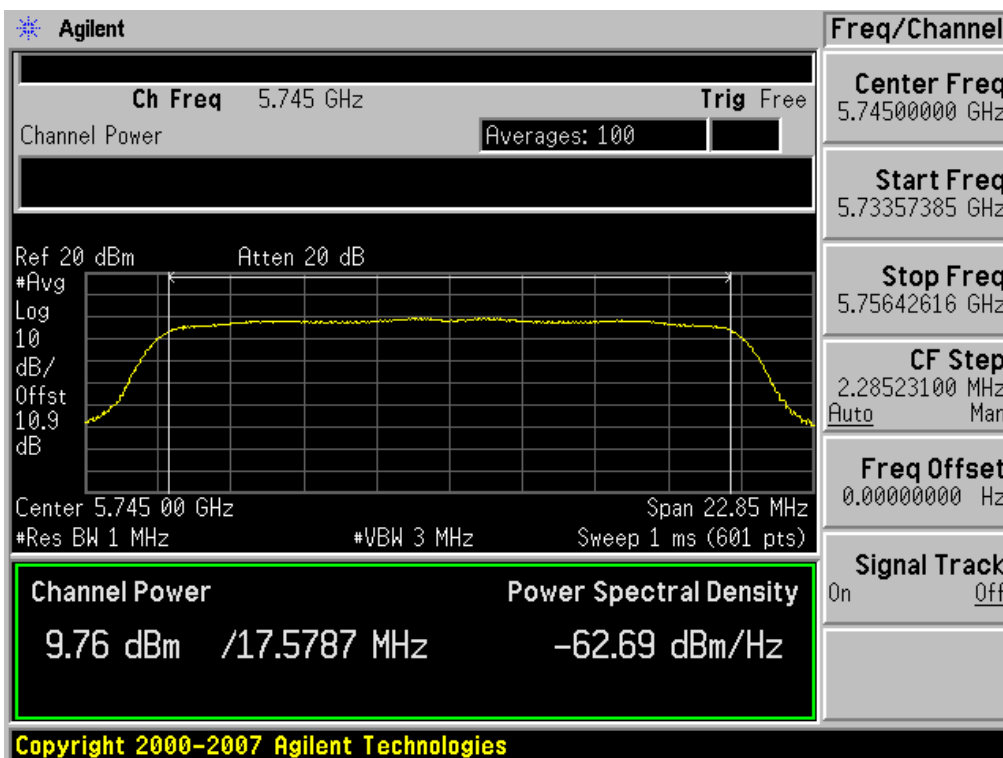

### Conducted Output Power (802.11a-CH 165) 54 Mbps

(5745 MHz ~5825 MHz)

**Conducted Output Power (802.11n-CH 149) 6.5 Mbps**

**Conducted Output Power (802.11n-CH 149) 13 Mbps**