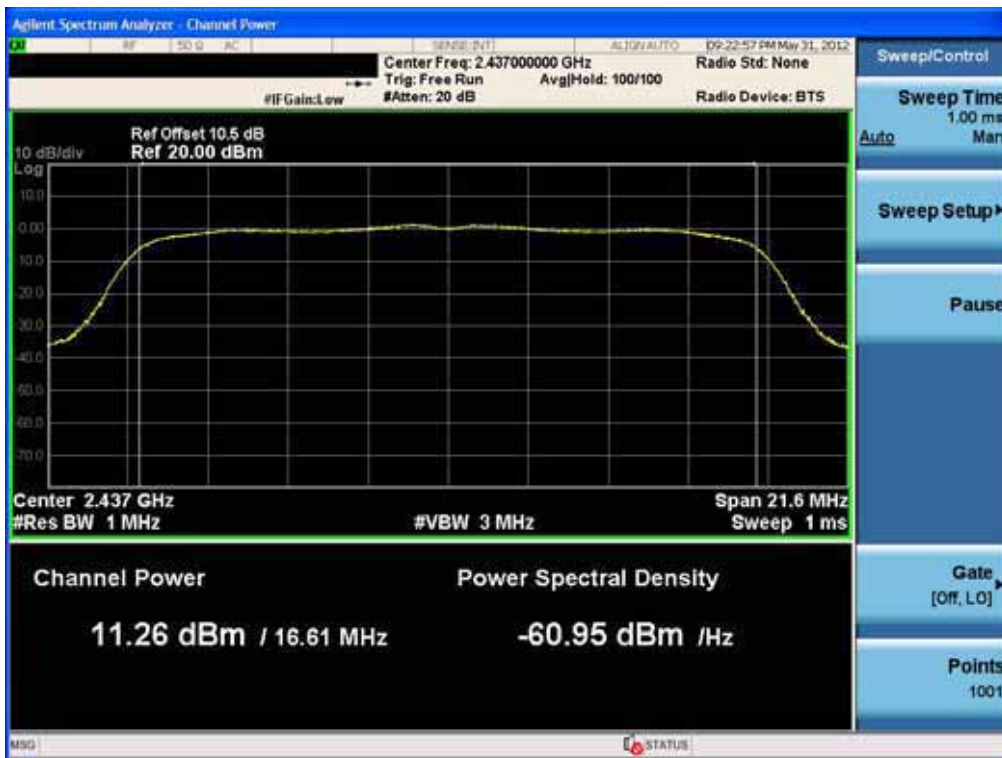

### Conducted Output Power (802.11g-CH 6) 6Mbps

### Conducted Output Power (802.11g-CH 6) 9Mbps

FCC PT.15.247 TEST REPORT	FCC CERTIFICATION REPORT		<a href="http://www.hct.co.kr">www.hct.co.kr</a>
Test Report No. HCTR1206FR08	Date of Issue: June 15, 2012	EUT Type: PCS GSM/GPRS Phone with Bluetooth, WLAN and NFC(Felica)	FCC ID: ZNFL06D

### Conducted Output Power (802.11g-CH 6) 12Mbps

### Conducted Output Power (802.11g-CH 6) 18Mbps