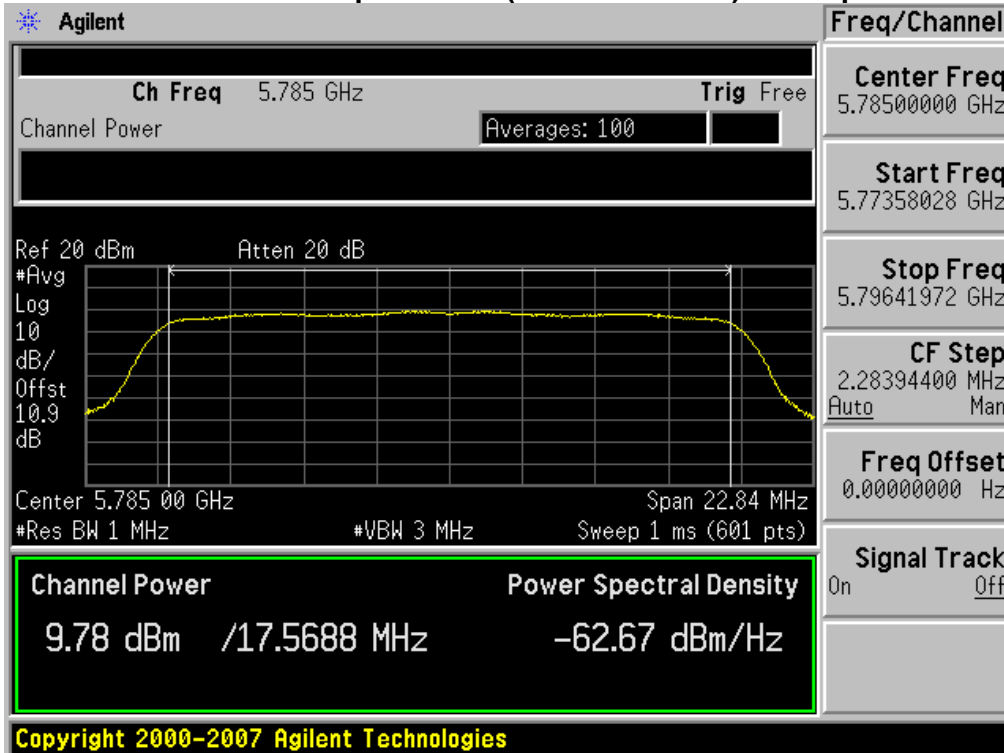

Conducted Output Power (802.11n-CH 157) 6.5 Mbps