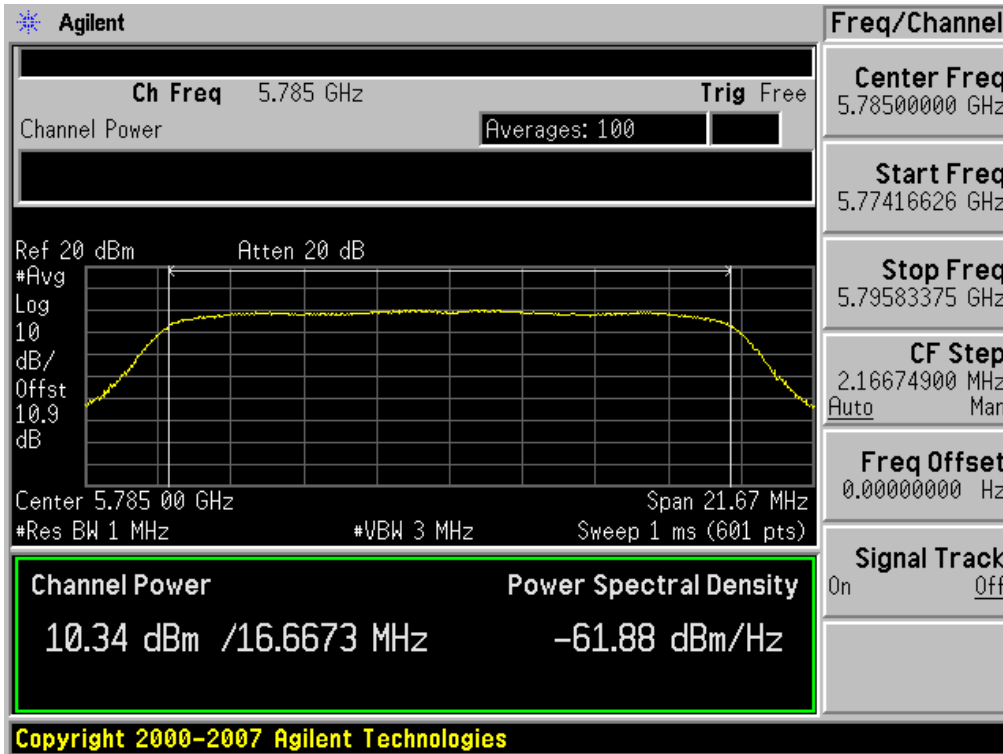

Conducted Output Power (802.11a-CH 157) 24 Mbps