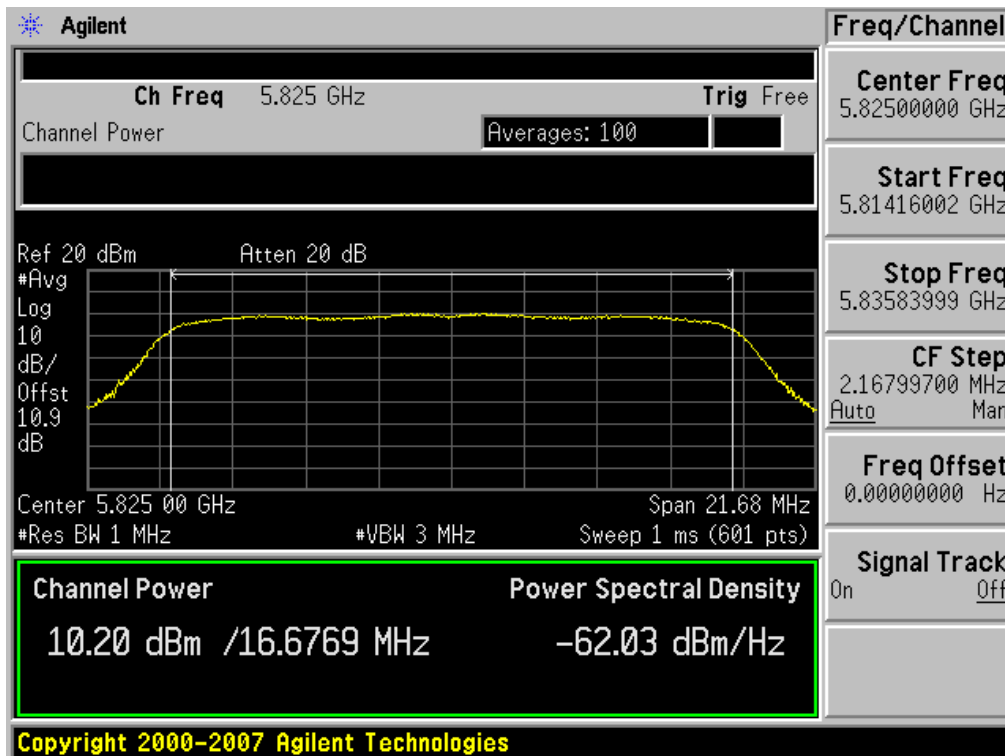

Conducted Output Power (802.11a-CH 165) 36 Mbps