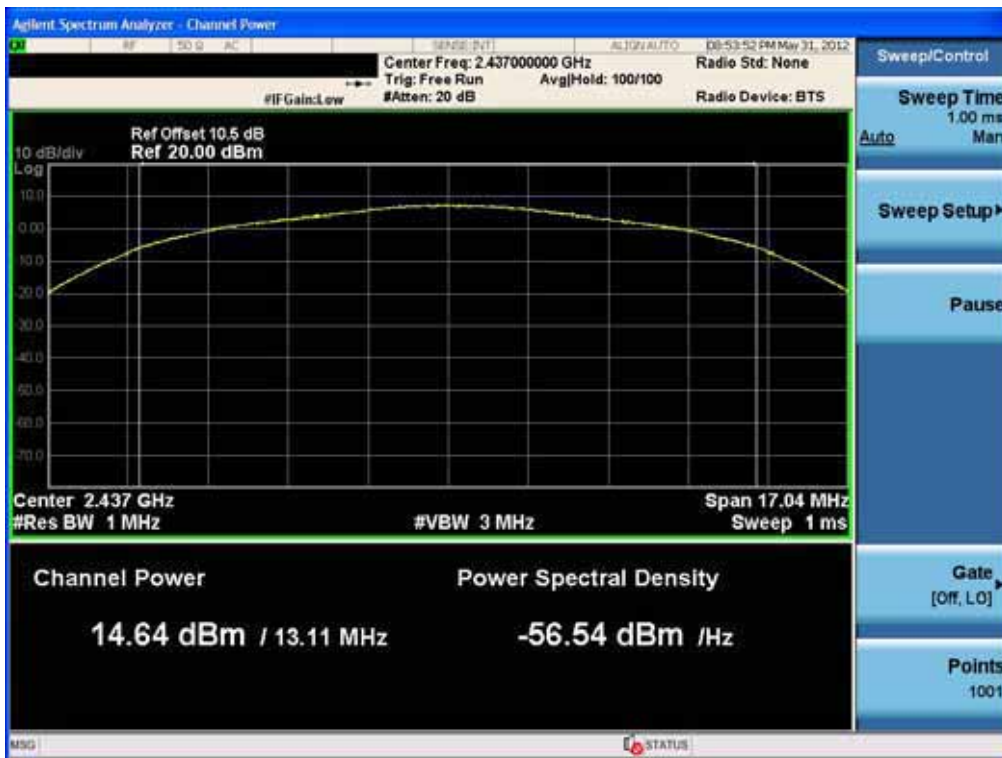

Conducted Output Power (802.11b-CH 6) 11Mbps

FCC PT.15.247 TEST REPORT	FCC CERTIFICATION REPORT		www.hct.co.kr
Test Report No. HCTR1206FR08	Date of Issue: June 15, 2012	EUT Type: PCS GSM/GPRS Phone with Bluetooth, WLAN and NFC(Felica)	FCC ID: ZNFL06D