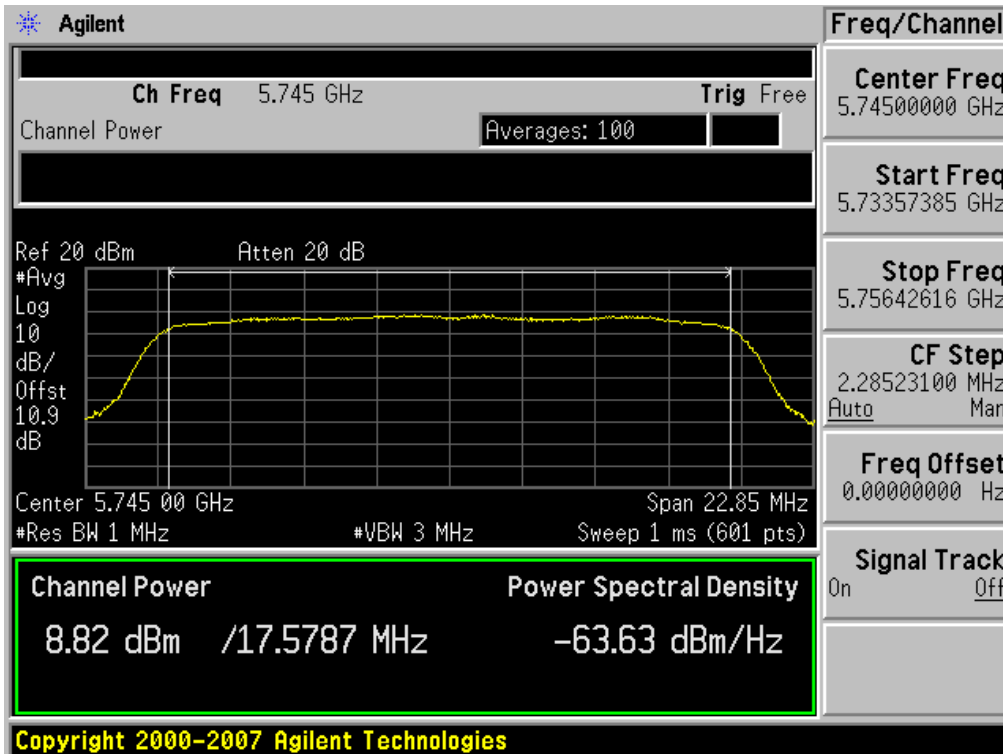

Conducted Output Power (802.11n-CH 149) 52 Mbps