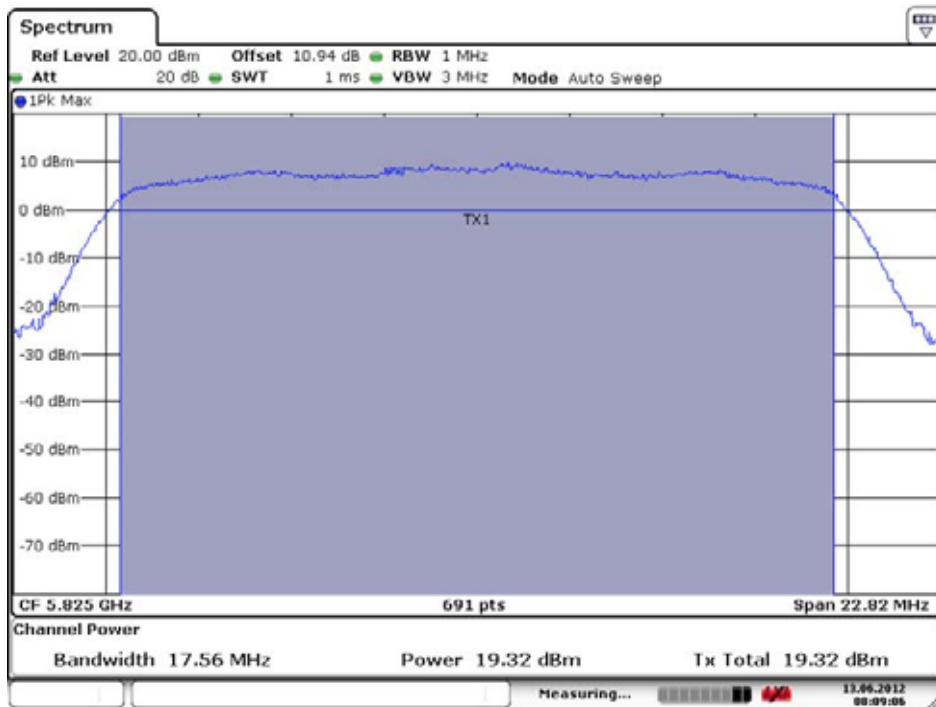

Conducted Output Power (802.11n-CH 165) 26 Mbps

Date: 13.JUN.2012 08:09:06

FCC PT.15.247 TEST REPORT	FCC CERTIFICATION REPORT		www.hct.co.kr
Test Report No. HCTR1206FR08	Date of Issue: June 15, 2012	EUT Type: PCS GSM/GPRS Phone with Bluetooth, WLAN and NFC(Felica)	FCC ID: ZNFL06D