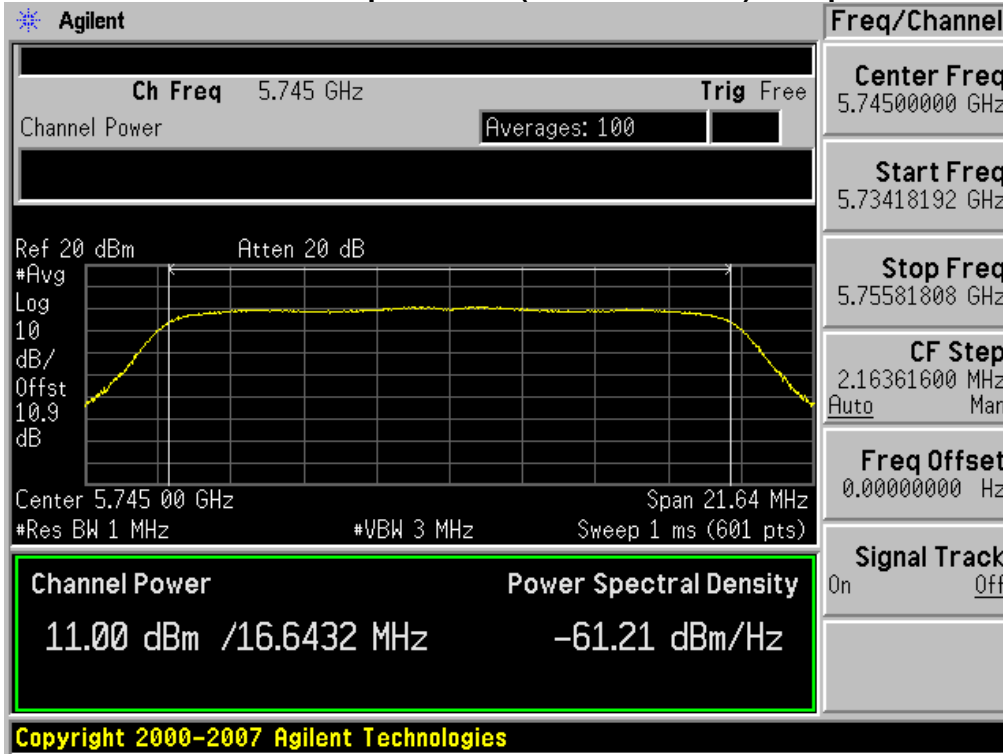

(5745 MHz ~5825 MHz)

Conducted Output Power (802.11a-CH 149) 6 Mbps