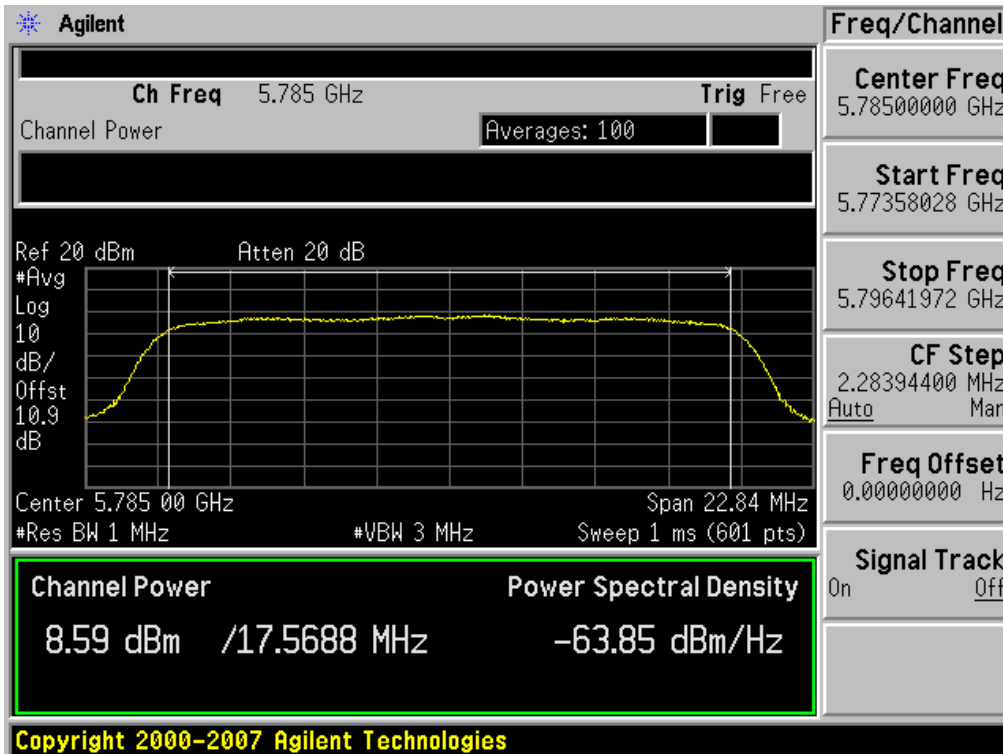

Conducted Output Power (802.11n-CH 157) 65 Mbps