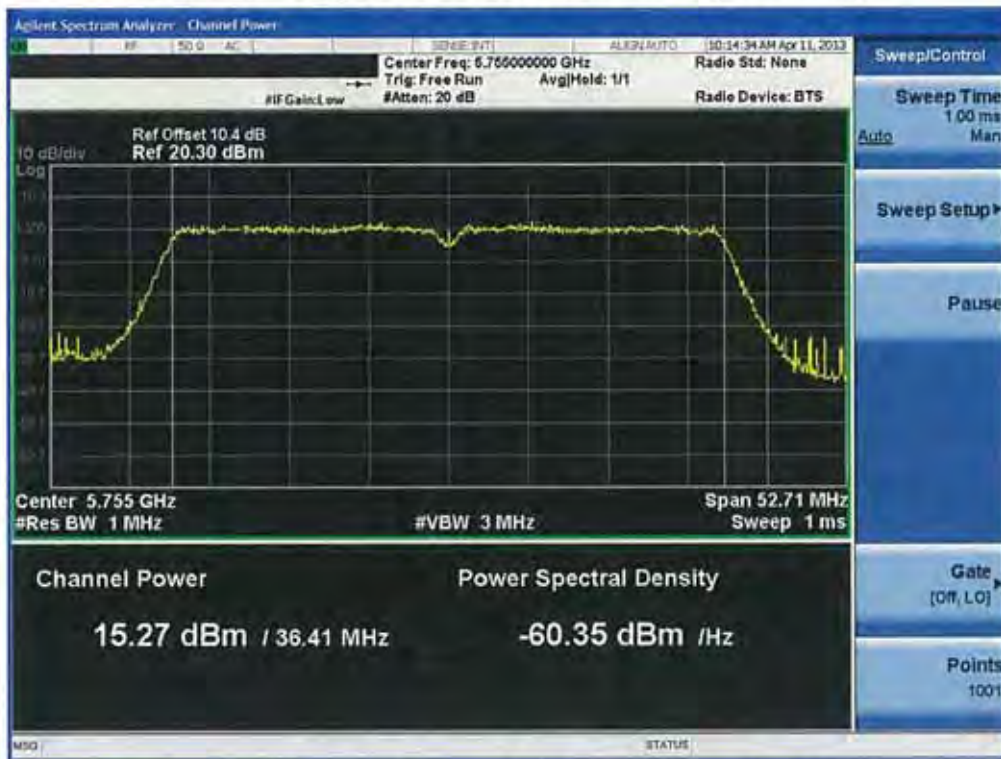

Conducted Output Power (802.11n-CH 151) 40.5 Mbps

Conducted Output Power (802.11n-CH 151) 54 Mbps

Conducted Output Power (802.11n-CH 151) 81 Mbps

Conducted Output Power (802.11n-CH 151) 108 Mbps

Conducted Output Power (802.11n-CH 151) 121.5 Mbps

Conducted Output Power (802.11n-CH 151) 135 Mbps

Conducted Output Power (802.11n-CH 159) 13.5 Mbps

Conducted Output Power (802.11n-CH 159) 27 Mbps

Conducted Output Power (802.11n-CH 159) 40.5 Mbps

Conducted Output Power (802.11n-CH 159) 54 Mbps