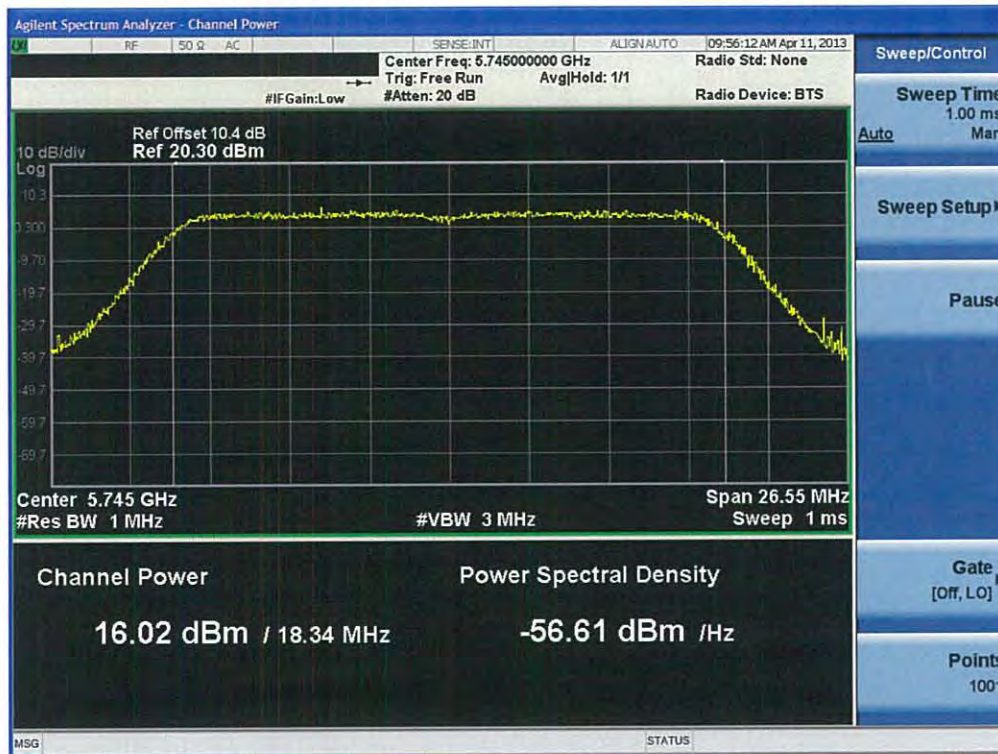

20 MHz BW

(5745 MHz ~5825 MHz)

Conducted Output Power (802.11n-CH 149) 6.5 Mbps

Conducted Output Power (802.11n-CH 149) 13 Mbps

FCC PT.15.247 TEST REPORT	FCC CERTIFICATION REPORT		www.hct.co.kr
Test Report No. HCTR1304FR25-2	Date of Issue: May 06, 2013	EUT Type: Cellular/PCS GSM/GPRS and Cellular WCDMA/HSDPA/HSUPA Phone with Bluetooth, WLAN, NFC(Felica), A-GPS, Wireless Charger, Wi-Fi Direct	FCC ID: ZNFL05E

Conducted Output Power (802.11n-CH 149) 19.5 Mbps

Conducted Output Power (802.11n-CH 149) 26 Mbps

Conducted Output Power (802.11n-CH 149) 39 Mbps

Conducted Output Power (802.11n-CH 149) 52 Mbps

FCC PT.15.247 TEST REPORT	FCC CERTIFICATION REPORT		www.hct.co.kr
Test Report No. HCTR1304FR25-2	Date of Issue: May 06, 2013	EUT Type: Cellular/PCS GSM/GPRS and Cellular WCDMA/HSDPA/HSUPA Phone with Bluetooth, WLAN, NFC(Felica), A-GPS, Wireless Charger, Wi-Fi Direct	FCC ID: ZNFL05E

Conducted Output Power (802.11n-CH 149) 58.5 Mbps

Conducted Output Power (802.11n-CH 149) 65 Mbps

FCC PT.15.247 TEST REPORT	FCC CERTIFICATION REPORT		www.hct.co.kr
Test Report No. HCTR1304FR25-2	Date of Issue: May 06, 2013	EUT Type: Cellular/PCS GSM/GPRS and Cellular WCDMA/HSDPA/HSUPA Phone with Bluetooth, WLAN, NFC(Felica), A-GPS, Wireless Charger, Wi-Fi Direct	FCC ID: ZNFL05E