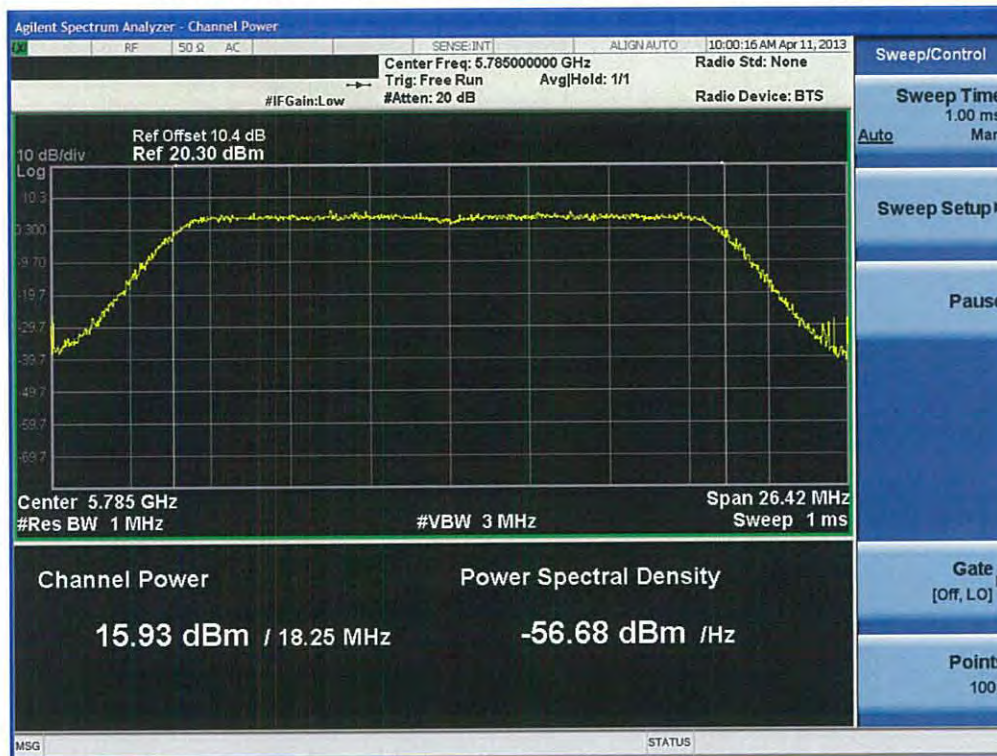

Conducted Output Power (802.11n-CH 157) 6.5 Mbps

Conducted Output Power (802.11n-CH 157) 13 Mbps

Conducted Output Power (802.11n-CH 157) 19.5 Mbps

Conducted Output Power (802.11n-CH 157) 26 Mbps

Conducted Output Power (802.11n-CH 157) 39 Mbps

Conducted Output Power (802.11n-CH 157) 52 Mbps

FCC PT.15.247 TEST REPORT	FCC CERTIFICATION REPORT		www.hct.co.kr
Test Report No. HCTR1304FR25-2	Date of Issue: May 06, 2013	EUT Type: Cellular/PCS GSM/GPRS and Cellular WCDMA/HSDPA/HSUPA Phone with Bluetooth, WLAN, NFC(Felica), A-GPS, Wireless Charger, Wi-Fi Direct	FCC ID: ZNFL05E

Conducted Output Power (802.11n-CH 157) 58.5 Mbps

Conducted Output Power (802.11n-CH 157) 65 Mbps

Conducted Output Power (802.11n-CH 165) 6.5 Mbps

Conducted Output Power (802.11n-CH 165) 13 Mbps

FCC PT.15.247 TEST REPORT	FCC CERTIFICATION REPORT		www.hct.co.kr
Test Report No. HCTR1304FR25-2	Date of Issue: May 06, 2013	EUT Type: Cellular/PCS GSM/GPRS and Cellular WCDMA/HSDPA/HSUPA Phone with Bluetooth, WLAN, NFC(Felica), A-GPS, Wireless Charger, Wi-Fi Direct	FCC ID: ZNFL05E

Conducted Output Power (802.11n-CH 165) 19.5 Mbps

Conducted Output Power (802.11n-CH 165) 26 Mbps

FCC PT.15.247 TEST REPORT	FCC CERTIFICATION REPORT		www.hct.co.kr
Test Report No. HCTR1304FR25-2	Date of Issue: May 06, 2013	EUT Type: Cellular/PCS GSM/GPRS and Cellular WCDMA/HSDPA/HSUPA Phone with Bluetooth, WLAN, NFC(Felica), A-GPS, Wireless Charger, Wi-Fi Direct	FCC ID: ZNFL05E