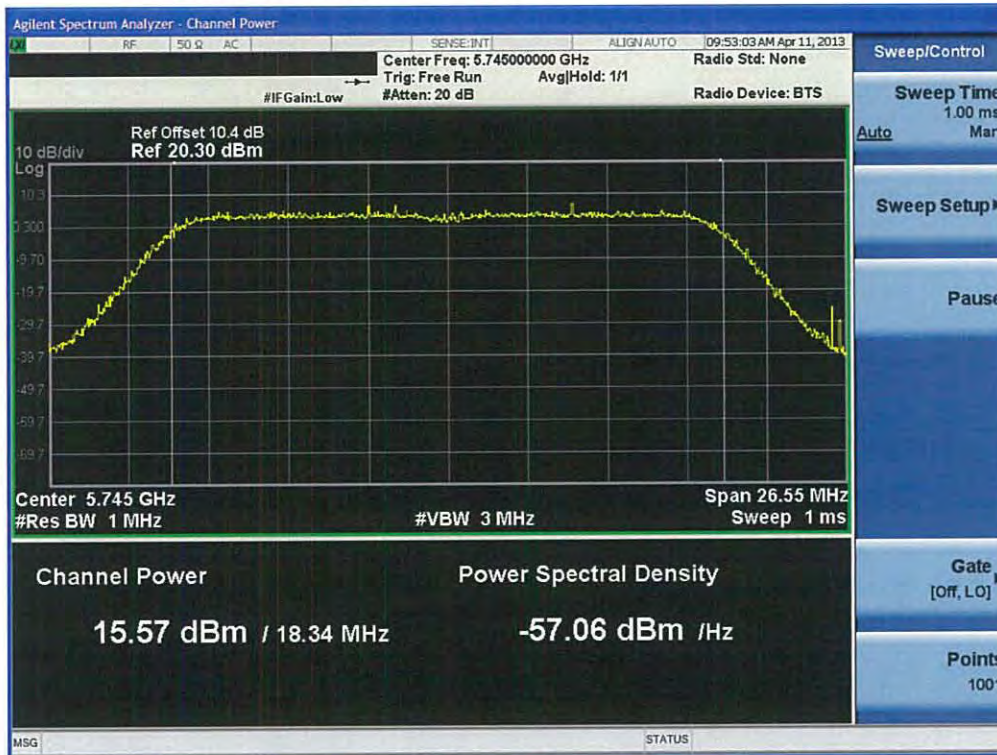

20 MHz BW

(5745 MHz ~5825 MHz)

Conducted Output Power (802.11n-CH 149) 6.5 Mbps

Conducted Output Power (802.11n-CH 149) 13 Mbps

FCC PT.15.247 TEST REPORT	FCC CERTIFICATION REPORT		www.hct.co.kr
Test Report No. HCTR1304FR25-2	Date of Issue: May 06, 2013	EUT Type: Cellular/PCS GSM/GPRS and Cellular WCDMA/HSDPA/HSUPA Phone with Bluetooth, WLAN, NFC(Felica), A-GPS, Wireless Charger, Wi-Fi Direct	FCC ID: ZNFL05E

Conducted Output Power (802.11n-CH 149) 19.5 Mbps

Conducted Output Power (802.11n-CH 149) 26 Mbps

Conducted Output Power (802.11n-CH 149) 39 Mbps

Conducted Output Power (802.11n-CH 149) 52 Mbps

FCC PT.15.247 TEST REPORT	FCC CERTIFICATION REPORT		www.hct.co.kr
Test Report No. HCTR1304FR25-2	Date of Issue: May 06, 2013	EUT Type: Cellular/PCS GSM/GPRS and Cellular WCDMA/HSDPA/HSUPA Phone with Bluetooth, WLAN, NFC(Felica), A-GPS, Wireless Charger, Wi-Fi Direct	FCC ID: ZNFL05E

Conducted Output Power (802.11n-CH 149) 58.5 Mbps

Conducted Output Power (802.11n-CH 149) 65 Mbps

FCC PT.15.247 TEST REPORT	FCC CERTIFICATION REPORT		www.hct.co.kr
Test Report No. HCTR1304FR25-2	Date of Issue: May 06, 2013	EUT Type: Cellular/PCS GSM/GPRS and Cellular WCDMA/HSDPA/HSUPA Phone with Bluetooth, WLAN, NFC(Felica), A-GPS, Wireless Charger, Wi-Fi Direct	FCC ID: ZNFL05E