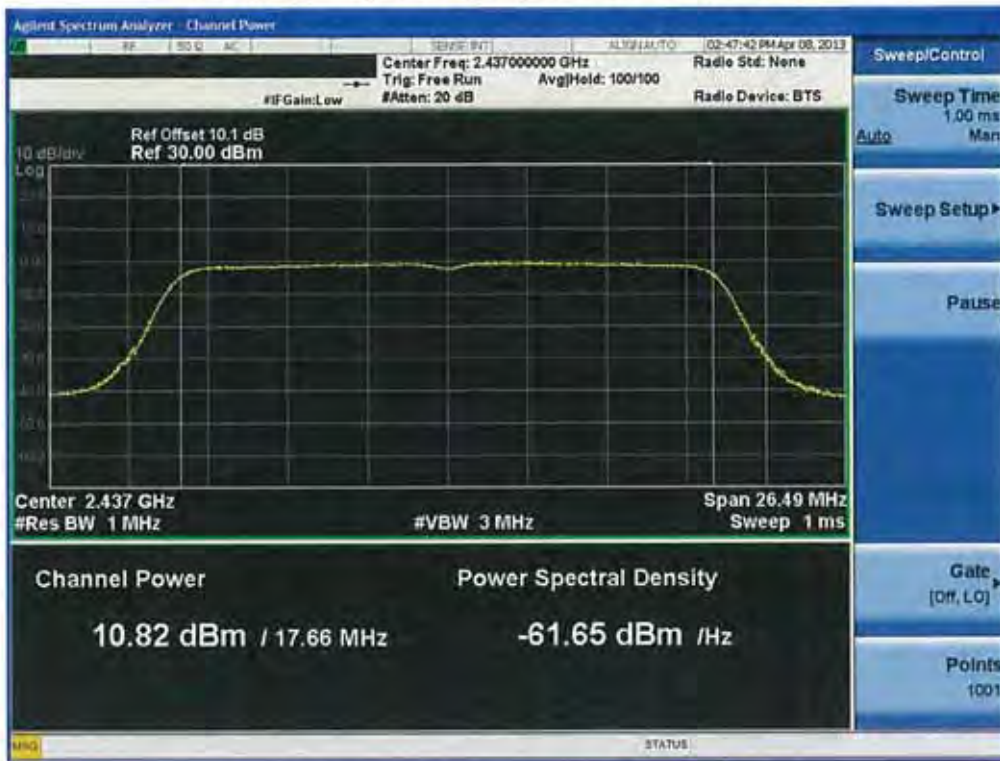

Conducted Output Power (802.11n-CH 1) 58.5Mbps

Conducted Output Power (802.11n-CH 1) 65Mbps

Conducted Output Power (802.11n-CH 6) 6.5Mbps

Conducted Output Power (802.11n-CH 6) 13Mbps

Conducted Output Power (802.11n-CH 6) 19.5Mbps

Conducted Output Power (802.11n-CH 6) 26Mbps

Conducted Output Power (802.11n-CH 6) 39Mbps

Conducted Output Power (802.11n-CH 6) 52Mbps

Conducted Output Power (802.11n-CH 6) 58.5Mbps

Conducted Output Power (802.11n-CH 6) 65Mbps