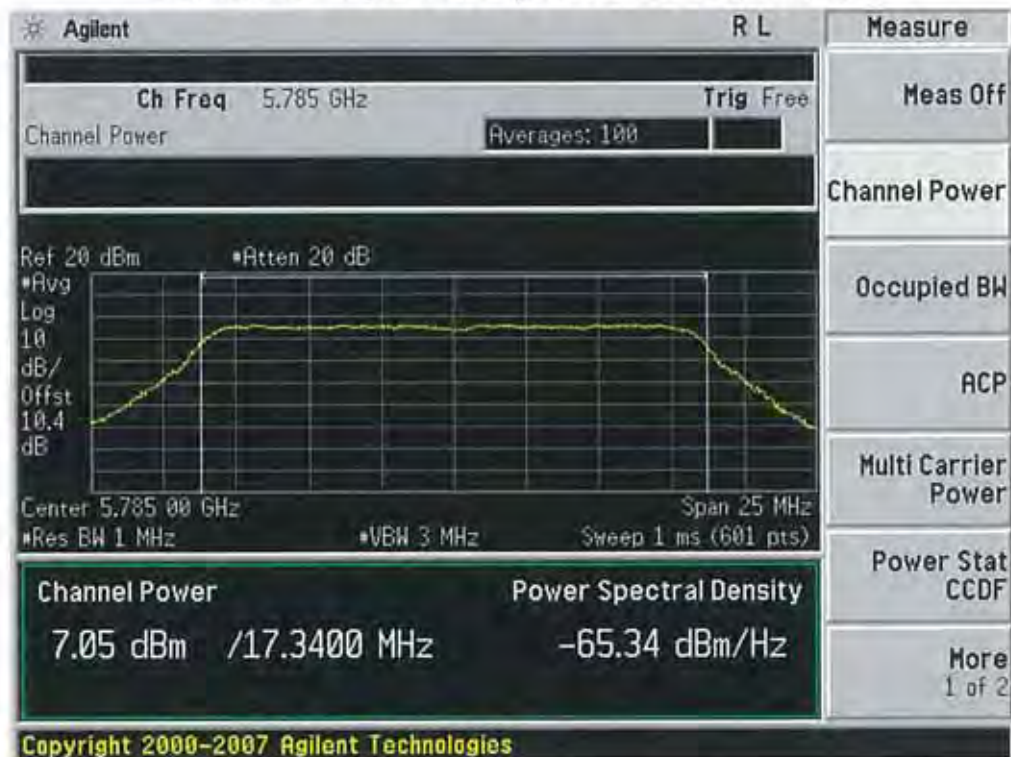

Conducted Output Power (802.11n-CH 149) 19.5 Mbps

Conducted Output Power (802.11n-CH 149) 26 Mbps

Conducted Output Power (802.11n-CH 149) 39 Mbps

Conducted Output Power (802.11n-CH 149) 52 Mbps

FCC PT.15.247 TEST REPORT	FCC CERTIFICATION REPORT		www.hct.co.kr
Test Report No. HCTR1304FR25-2	Date of Issue: May 06, 2013	EUT Type: Cellular/PCS GSM/GPRS and Cellular WCDMA/HSDPA/HSUPA Phone with Bluetooth, WLAN, NFC(Felica), A-GPS, Wireless Charger, Wi-Fi Direct	FCC ID: ZNFL05E

Conducted Output Power (802.11n-CH 149) 58.5 Mbps

Conducted Output Power (802.11n-CH 149) 65 Mbps

FCC PT.15.247 TEST REPORT	FCC CERTIFICATION REPORT		www.hct.co.kr
Test Report No. HCTR1304FR25-2	Date of Issue: May 06, 2013	EUT Type: Cellular/PCS GSM/GPRS and Cellular WCDMA/HSDPA/HSUPA Phone with Bluetooth, WLAN, NFC(Felica), A-GPS, Wireless Charger, Wi-Fi Direct	FCC ID: ZNFL05E

Conducted Output Power (802.11a-CH 157) 18 Mbps

Conducted Output Power (802.11a-CH 157) 24 Mbps

Conducted Output Power (802.11a-CH 157) 36 Mbps

Conducted Output Power (802.11a-CH 157) 48 Mbps

Conducted Output Power (802.11a-CH 157) 54 Mbps