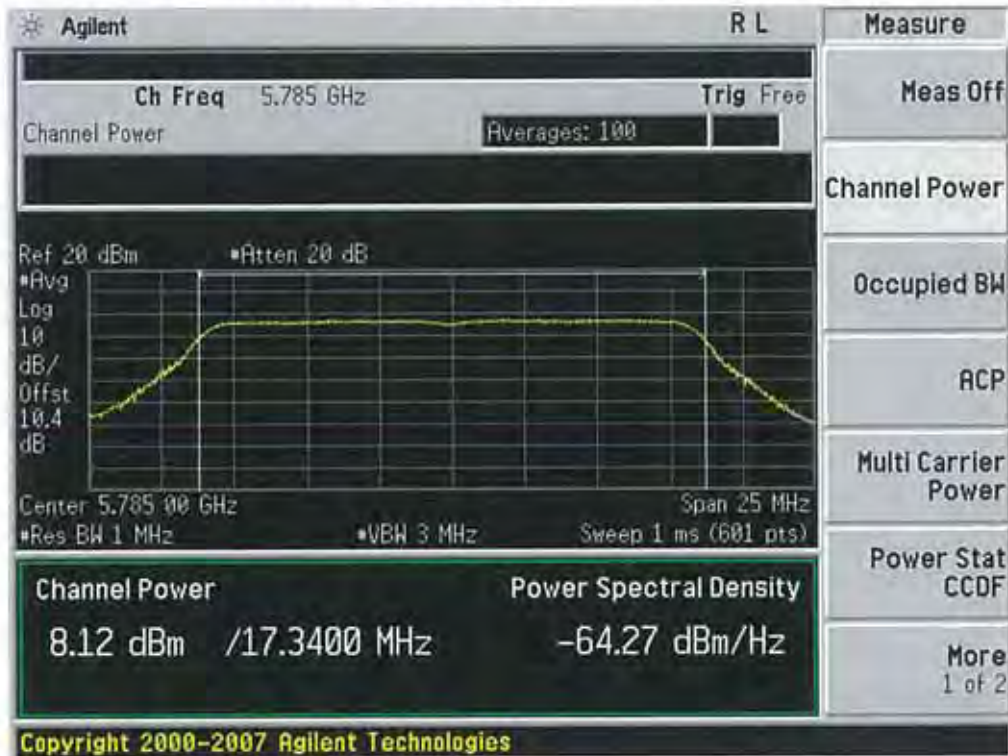

Conducted Output Power (802.11a-CH 157) 18 Mbps