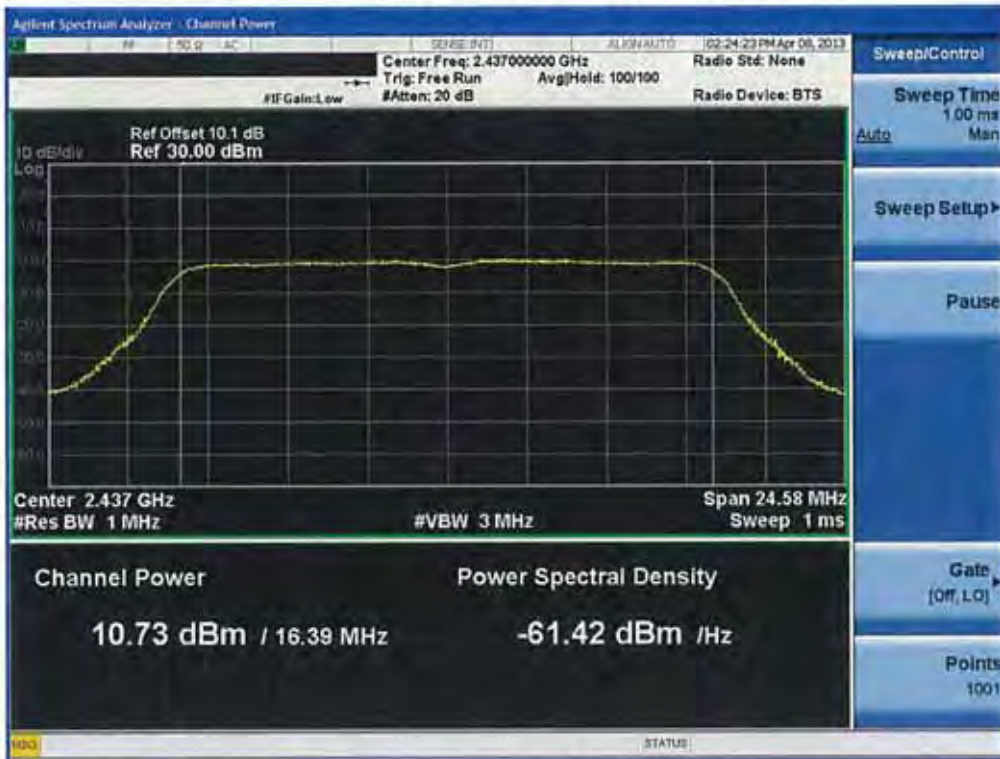

Conducted Output Power (802.11g-CH 1) 48Mbps

Conducted Output Power (802.11g-CH 1) 54Mbps

Conducted Output Power (802.11g-CH 6) 6Mbps

Conducted Output Power (802.11g-CH 6) 9Mbps

Conducted Output Power (802.11g-CH 6) 12Mbps

Conducted Output Power (802.11g-CH 6) 18Mbps

Conducted Output Power (802.11g-CH 6) 24Mbps

Conducted Output Power (802.11g-CH 6) 36Mbps

Conducted Output Power (802.11g-CH 6) 48Mbps

Conducted Output Power (802.11g-CH 6) 54Mbps