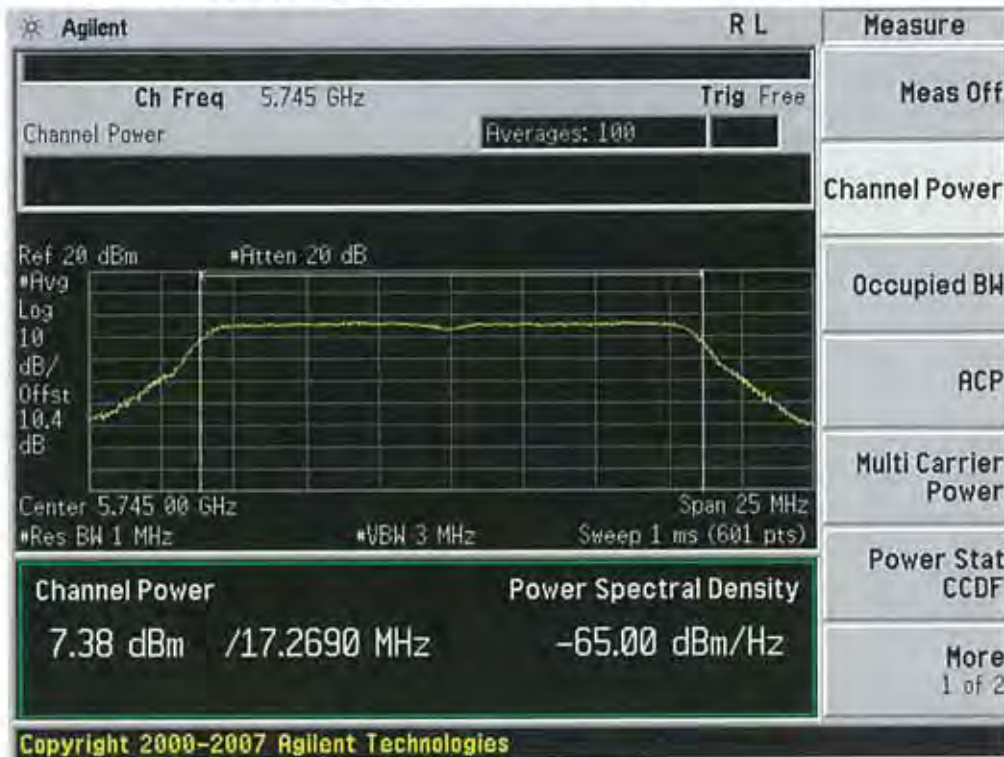

Conducted Output Power (802.11a-CH 149) 48 Mbps