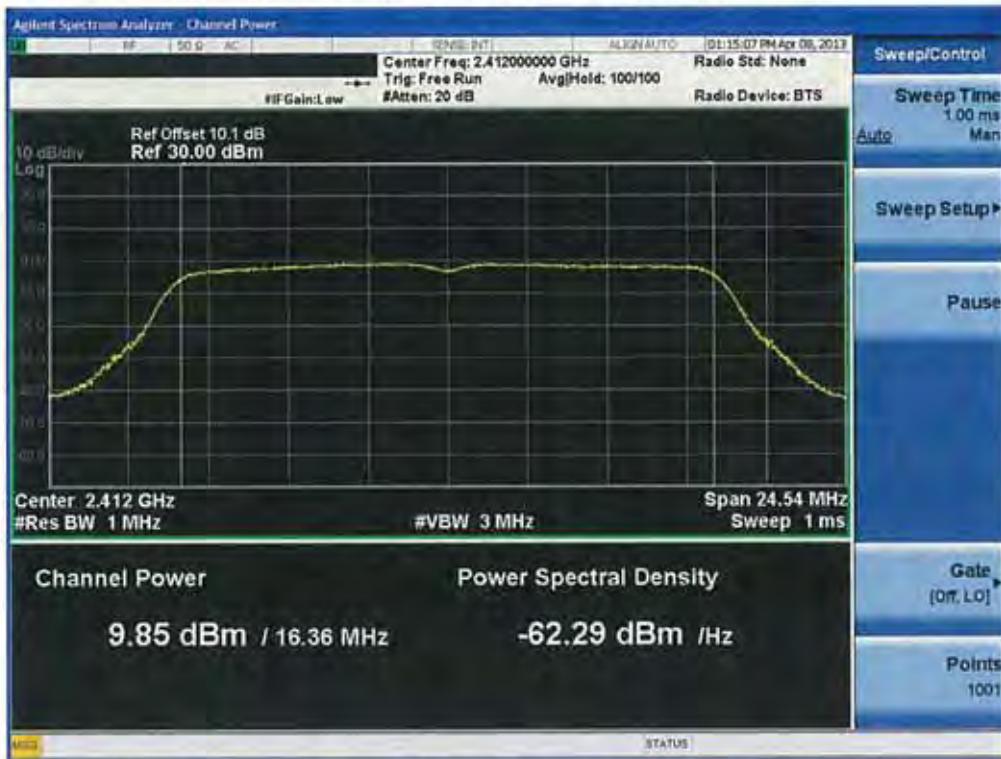

Conducted Output Power (802.11g-CH 1) 18Mbps

Conducted Output Power (802.11g-CH 1) 24Mbps

Conducted Output Power (802.11g-CH 1) 36Mbps

Conducted Output Power (802.11g-CH 1) 48Mbps

Conducted Output Power (802.11g-CH 1) 54Mbps

Conducted Output Power (802.11g-CH 1) 48Mbps

Conducted Output Power (802.11g-CH 1) 54Mbps

Conducted Output Power (802.11g-CH 6) 6Mbps

Conducted Output Power (802.11g-CH 6) 9Mbps

Conducted Output Power (802.11g-CH 6) 12Mbps