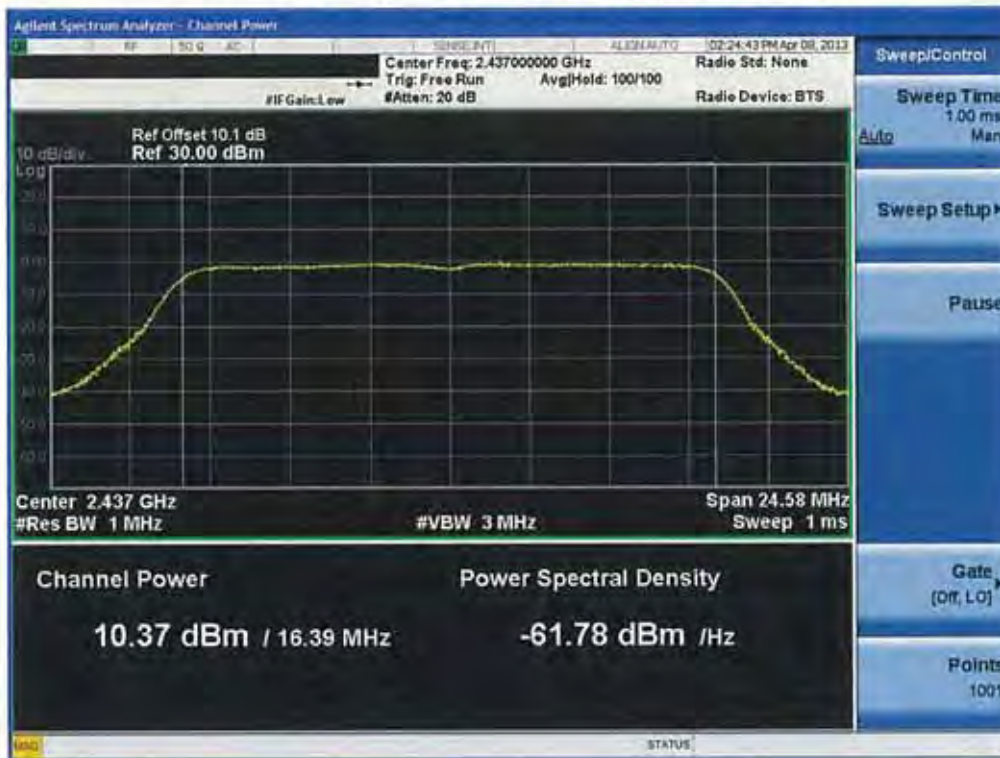

Conducted Output Power (802.11g-CH 6) 36Mbps