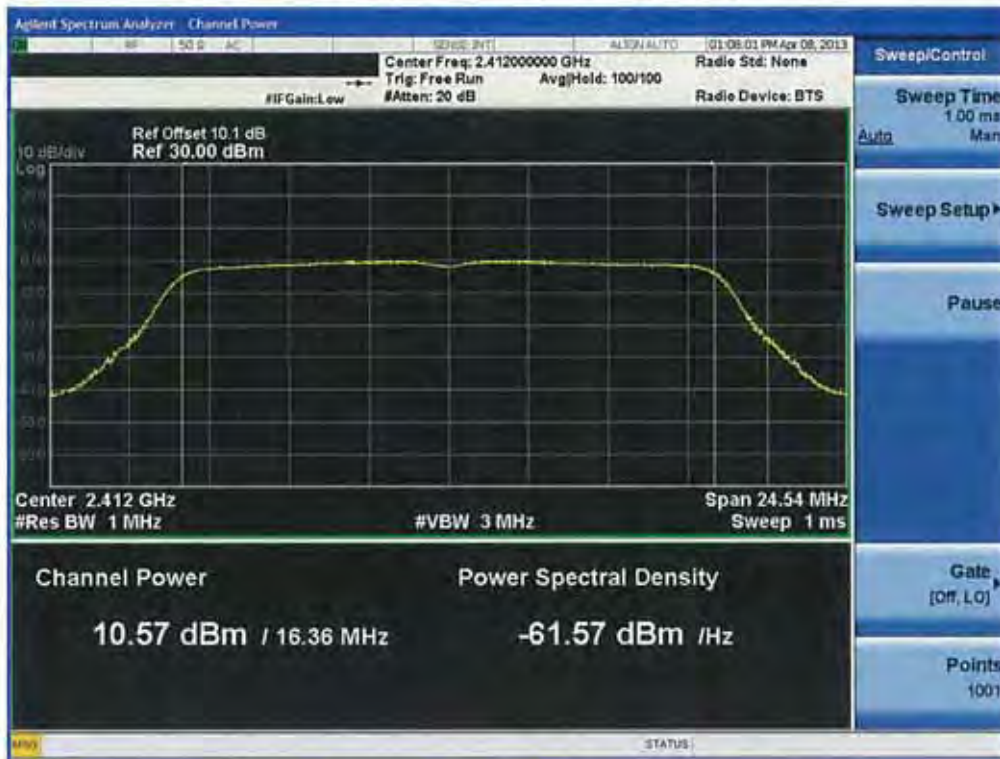

Conducted Output Power (802.11g-CH 1) 6Mbps