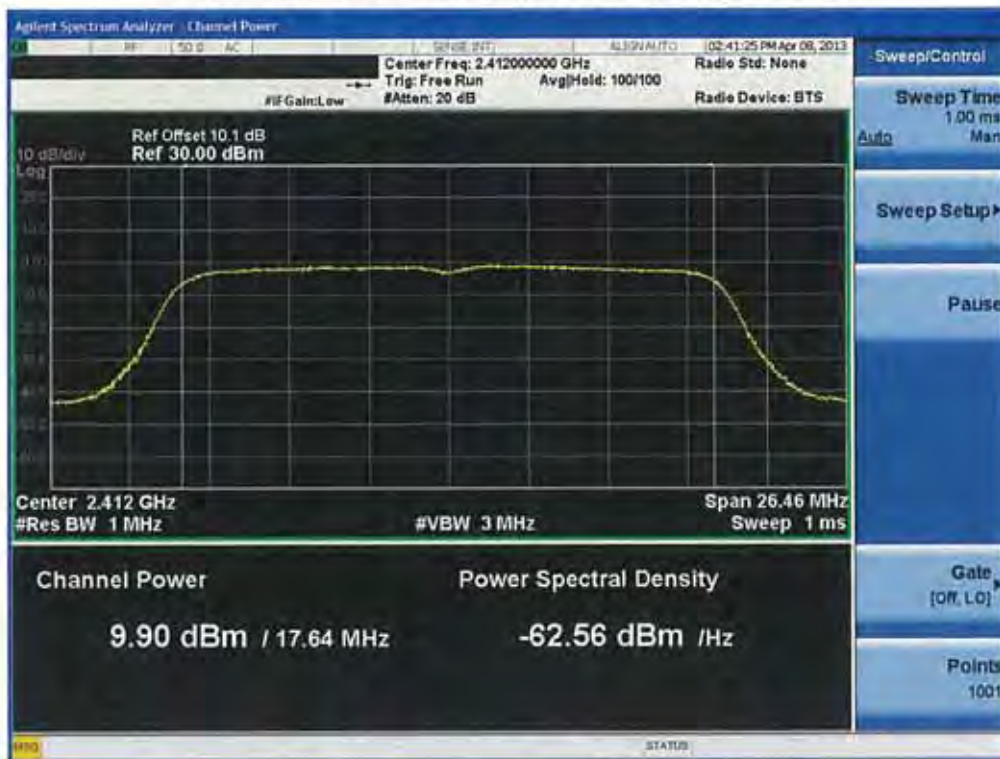

Conducted Output Power (802.11n-CH 1) 39Mbps

Conducted Output Power (802.11n-CH 1) 52Mbps

FCC PT.15.247 TEST REPORT	FCC CERTIFICATION REPORT		www.hct.co.kr
Test Report No. HCTR1304FR25-2	Date of Issue: May 06, 2013	EUT Type: Cellular/PCS GSM/GPRS and Cellular WCDMA/HSDPA/HSUPA Phone with Bluetooth, WLAN, NFC(Felica), A-GPS, Wireless Charger, Wi-Fi Direct	FCC ID: ZNFL05E

Conducted Output Power (802.11n-CH 1) 58.5Mbps

Conducted Output Power (802.11n-CH 1) 65Mbps

Conducted Output Power (802.11n-CH 6) 6.5Mbps

Conducted Output Power (802.11n-CH 6) 13Mbps

Conducted Output Power (802.11n-CH 6) 19.5Mbps