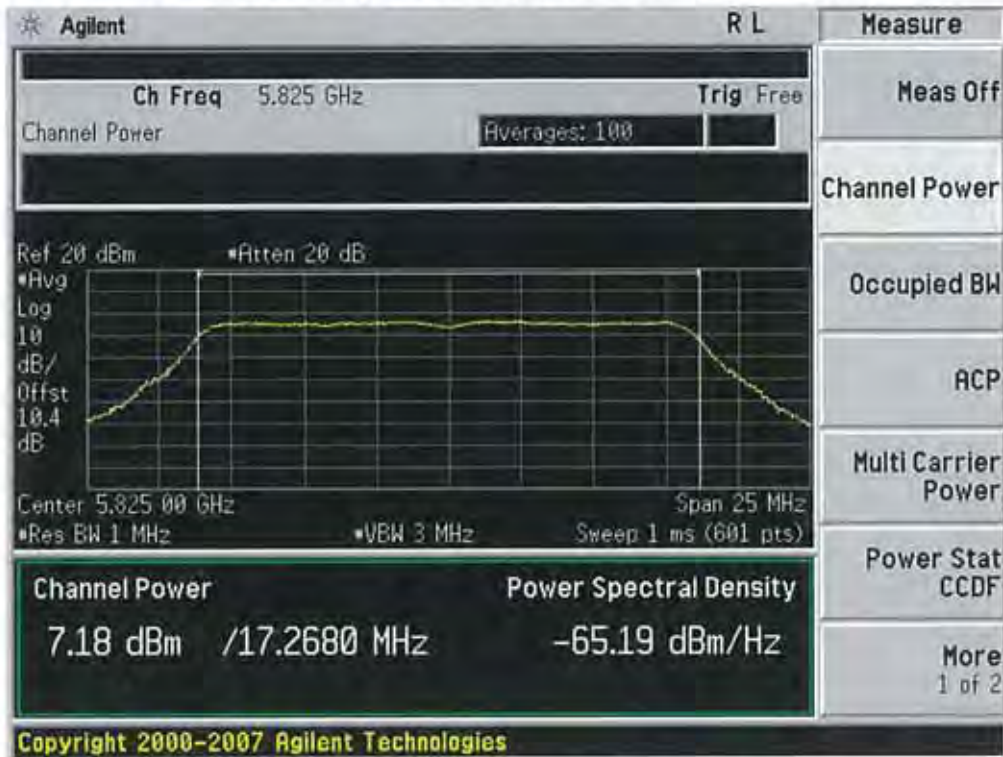

Conducted Output Power (802.11a-CH 165) 48 Mbps