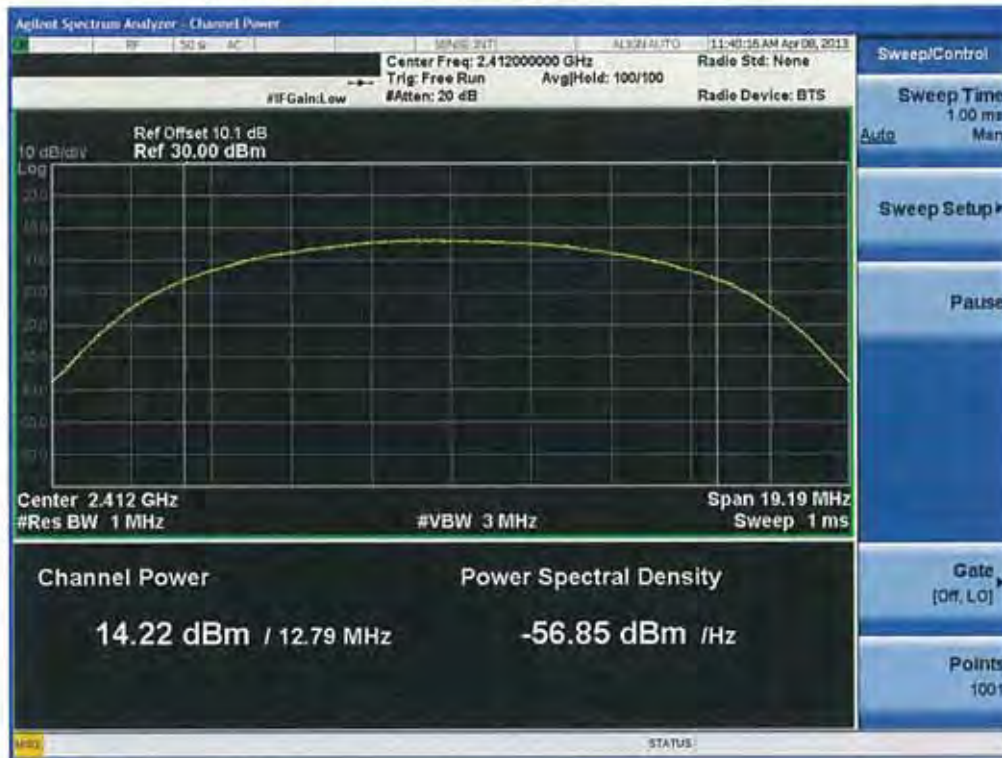

Conducted Output Power (802.11b-CH 1) 1Mbps

Conducted Output Power (802.11b-CH 1) 2Mbps

Conducted Output Power (802.11b-CH 1) 5.5Mbps

Conducted Output Power (802.11b-CH 1) 11Mbps

Conducted Output Power (802.11b-CH 6) 1Mbps