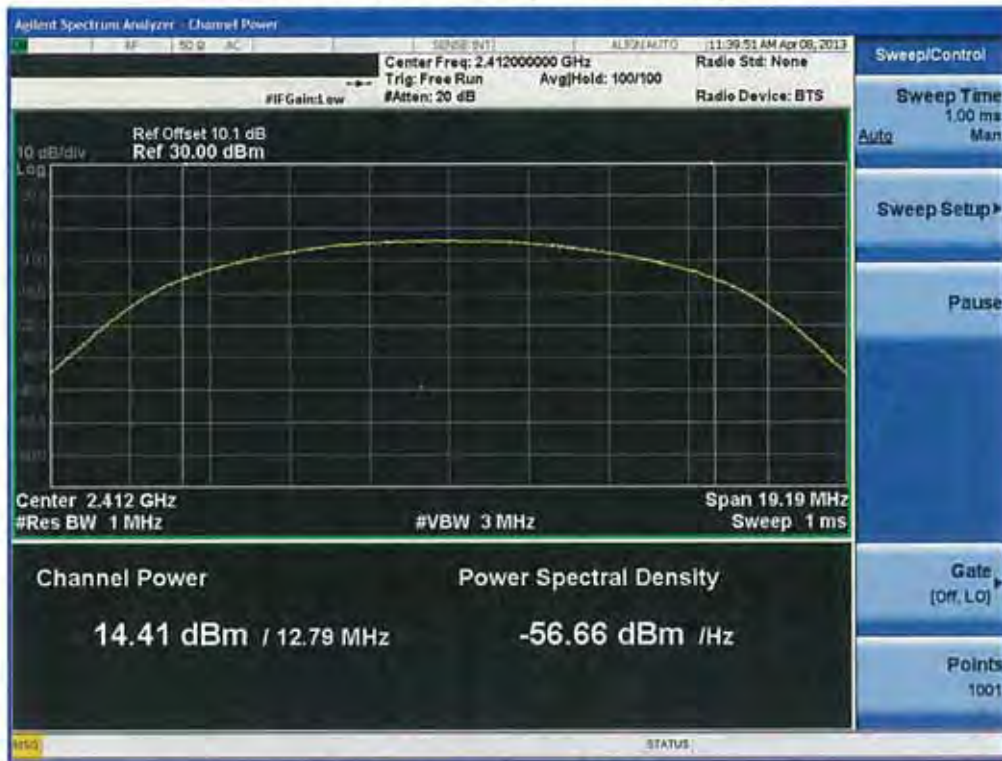

Conducted Output Power (802.11b-CH 1) 5.5Mbps