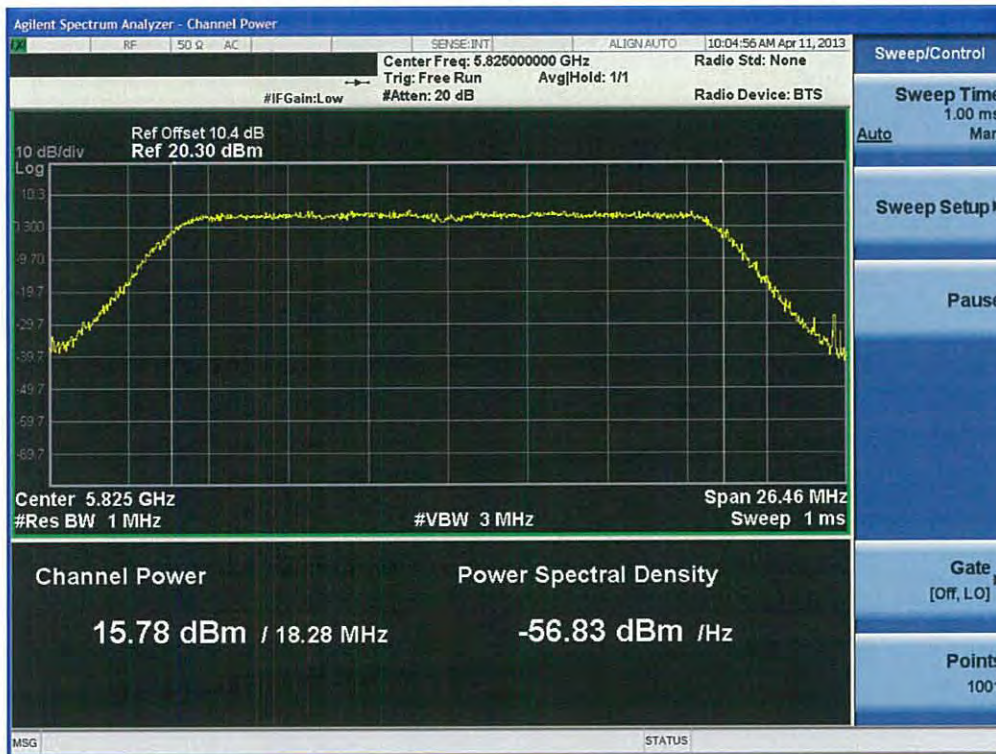

Conducted Output Power (802.11n-CH 165) 19.5 Mbps

Conducted Output Power (802.11n-CH 165) 26 Mbps

FCC PT.15.247 TEST REPORT	FCC CERTIFICATION REPORT		www.hct.co.kr
Test Report No. HCTR1304FR25-2	Date of Issue: May 06, 2013	EUT Type: Cellular/PCS GSM/GPRS and Cellular WCDMA/HSDPA/HSUPA Phone with Bluetooth, WLAN, NFC(Felica), A-GPS, Wireless Charger, Wi-Fi Direct	FCC ID: ZNFL05E

Conducted Output Power (802.11n-CH 165) 39 Mbps

Conducted Output Power (802.11n-CH 165) 52 Mbps

Conducted Output Power (802.11n-CH 165) 58.5 Mbps

Conducted Output Power (802.11n-CH 165) 65 Mbps

40 MHz BW

(5755 MHz ~5795 MHz)

Conducted Output Power (802.11n-CH 151) 13.5 Mbps

Conducted Output Power (802.11n-CH 151) 27 Mbps

FCC PT.15.247 TEST REPORT	FCC CERTIFICATION REPORT		www.hct.co.kr
Test Report No. HCTR1304FR25-2	Date of Issue: May 06, 2013	EUT Type: Cellular/PCS GSM/GPRS and Cellular WCDMA/HSDPA/HSUPA Phone with Bluetooth, WLAN, NFC(Felica), A-GPS, Wireless Charger, Wi-Fi Direct	FCC ID: ZNFL05E