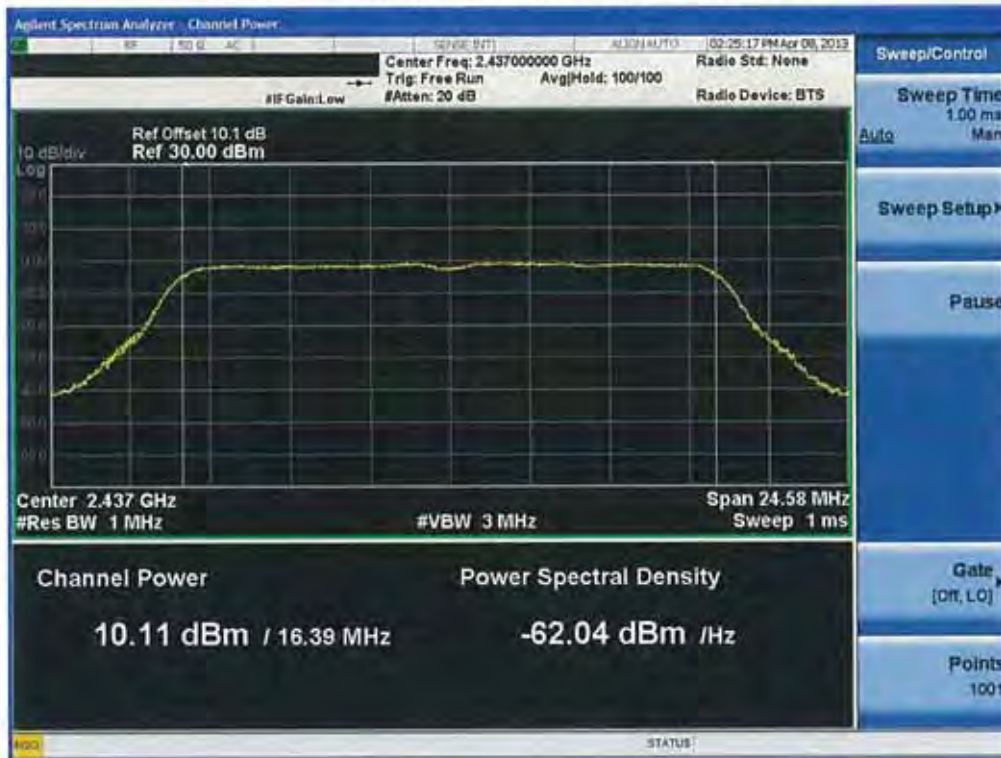

Conducted Output Power (802.11g-CH 6) 18Mbps

Conducted Output Power (802.11g-CH 6) 24Mbps

Conducted Output Power (802.11g-CH 6) 36Mbps

Conducted Output Power (802.11g-CH 6) 48Mbps

Conducted Output Power (802.11g-CH 6) 54Mbps