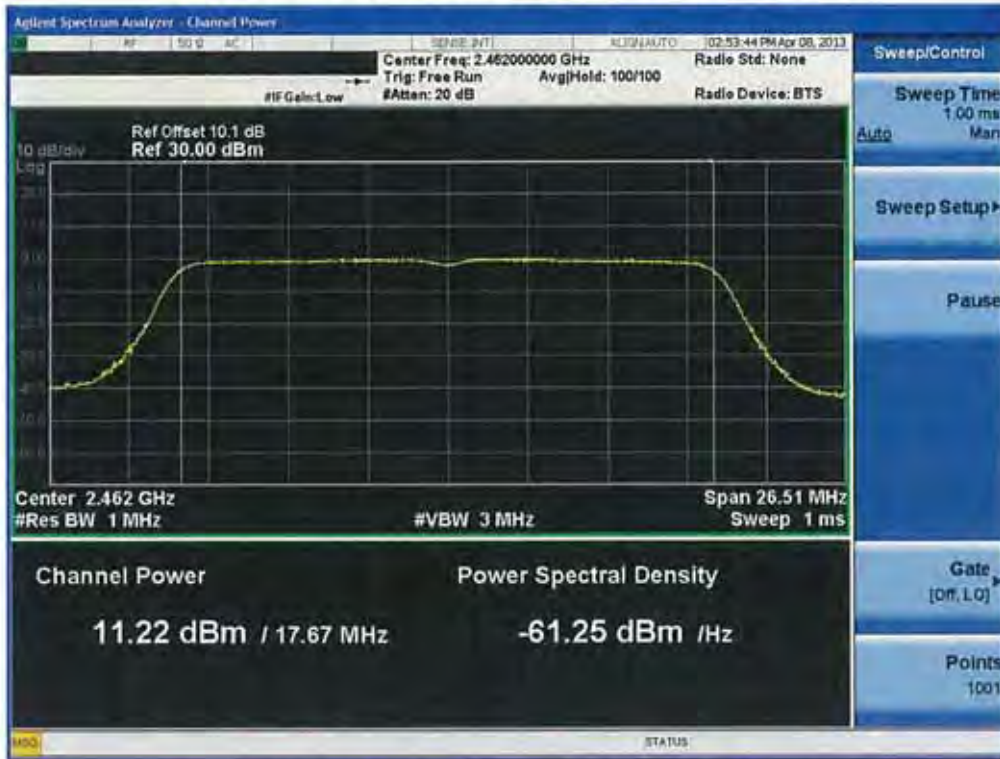

Conducted Output Power (802.11n-CH 11) 6.5Mbps