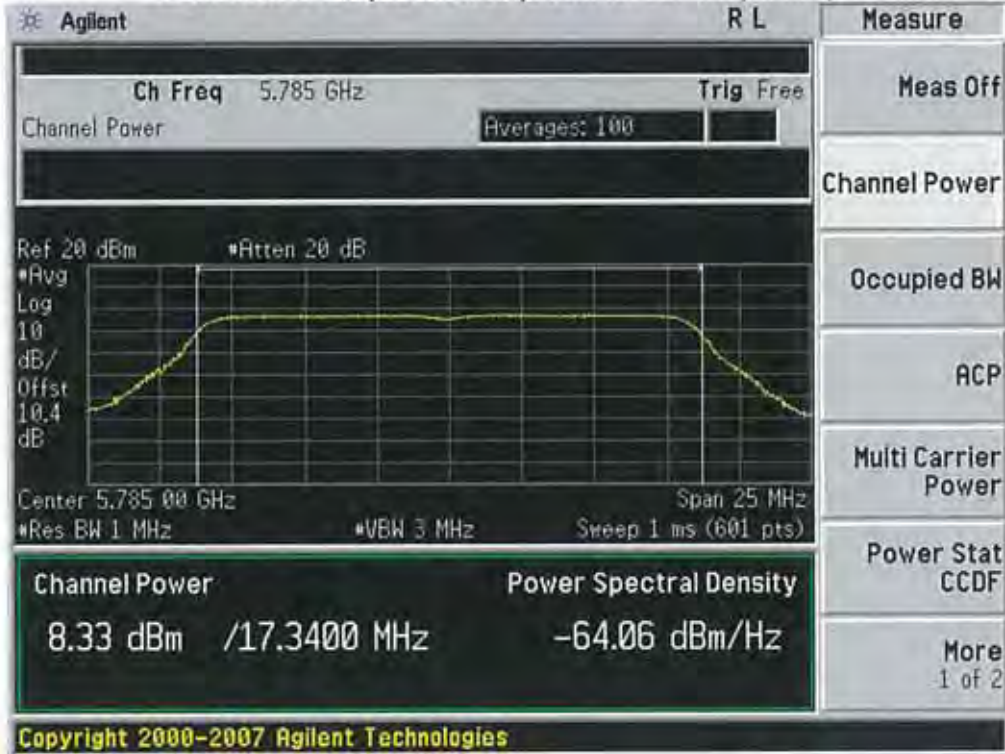

Conducted Output Power (802.11a-CH 157) 6 Mbps