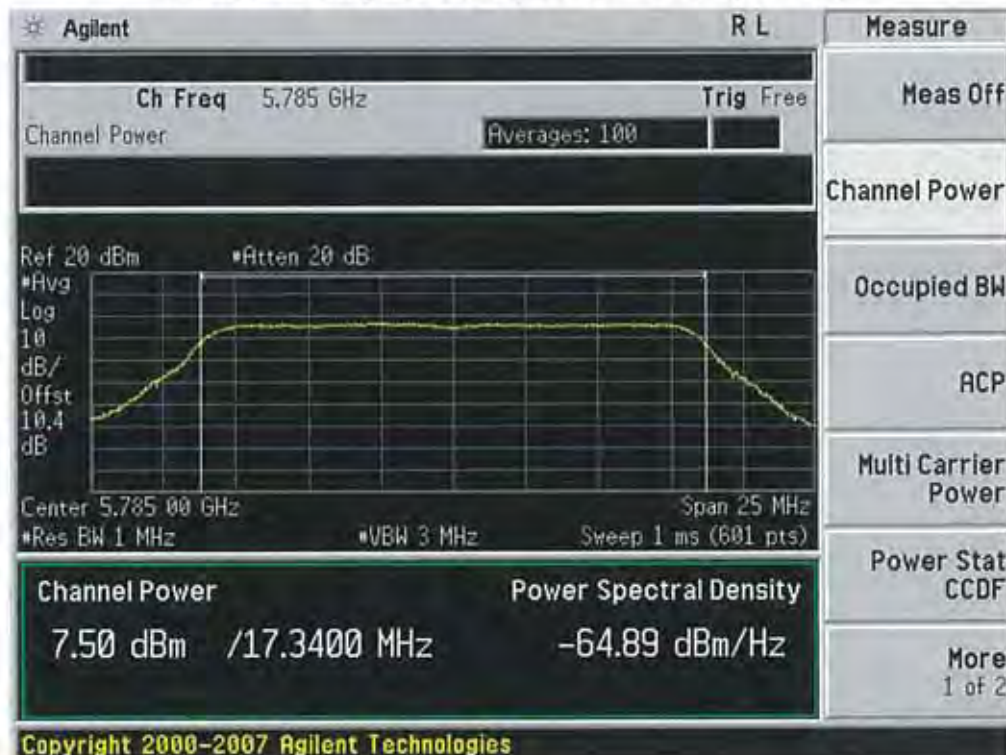

Conducted Output Power (802.11a-CH 157) 36 Mbps