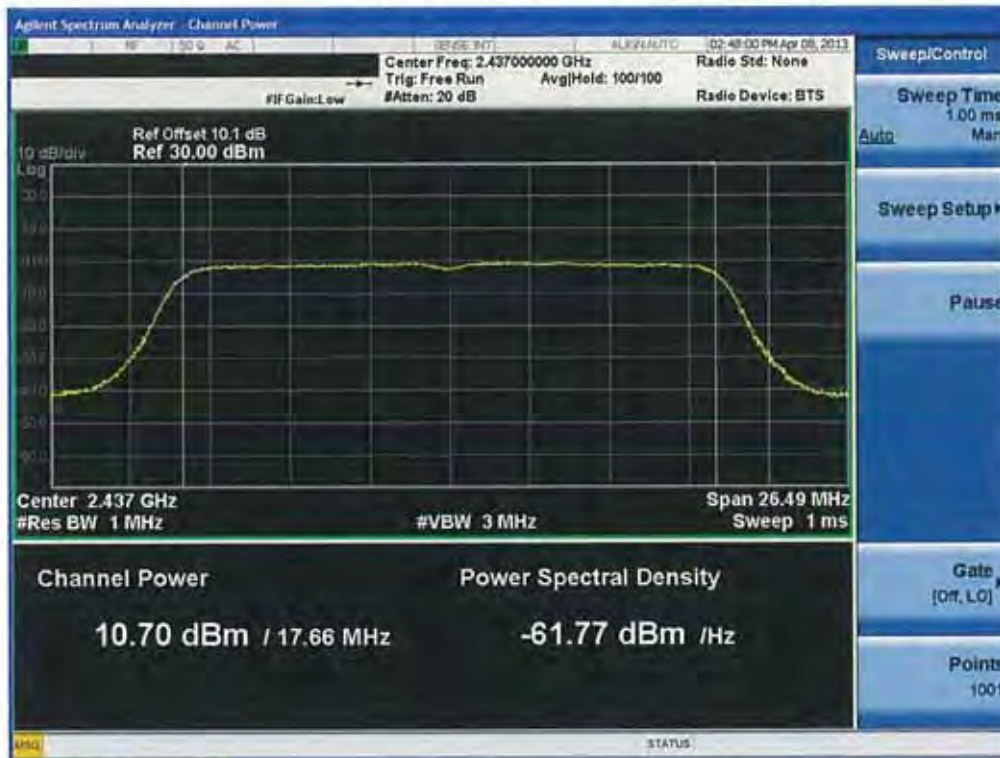

Conducted Output Power (802.11n-CH 1) 58.5Mbps

Conducted Output Power (802.11n-CH 1) 65Mbps

Conducted Output Power (802.11n-CH 6) 6.5Mbps

Conducted Output Power (802.11n-CH 6) 13Mbps

Conducted Output Power (802.11n-CH 6) 19.5Mbps

Conducted Output Power (802.11n-CH 6) 26Mbps

Conducted Output Power (802.11n-CH 6) 39Mbps

Conducted Output Power (802.11n-CH 6) 52Mbps

Conducted Output Power (802.11n-CH 6) 58.5Mbps

Conducted Output Power (802.11n-CH 6) 65Mbps