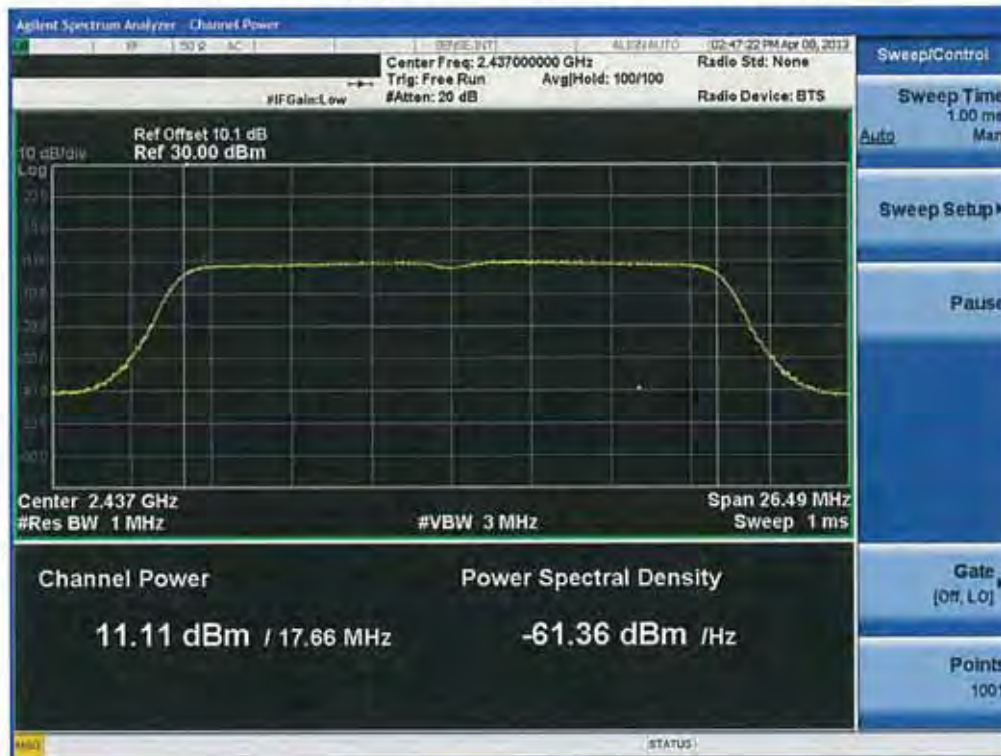

Conducted Output Power (802.11n-CH 1) 58.5Mbps

Conducted Output Power (802.11n-CH 1) 65Mbps

Conducted Output Power (802.11n-CH 6) 6.5Mbps

Conducted Output Power (802.11n-CH 6) 13Mbps

Conducted Output Power (802.11n-CH 6) 19.5Mbps

Conducted Output Power (802.11n-CH 6) 26Mbps

Conducted Output Power (802.11n-CH 6) 39Mbps

Conducted Output Power (802.11n-CH 6) 52Mbps

Conducted Output Power (802.11n-CH 6) 58.5Mbps

Conducted Output Power (802.11n-CH 6) 65Mbps