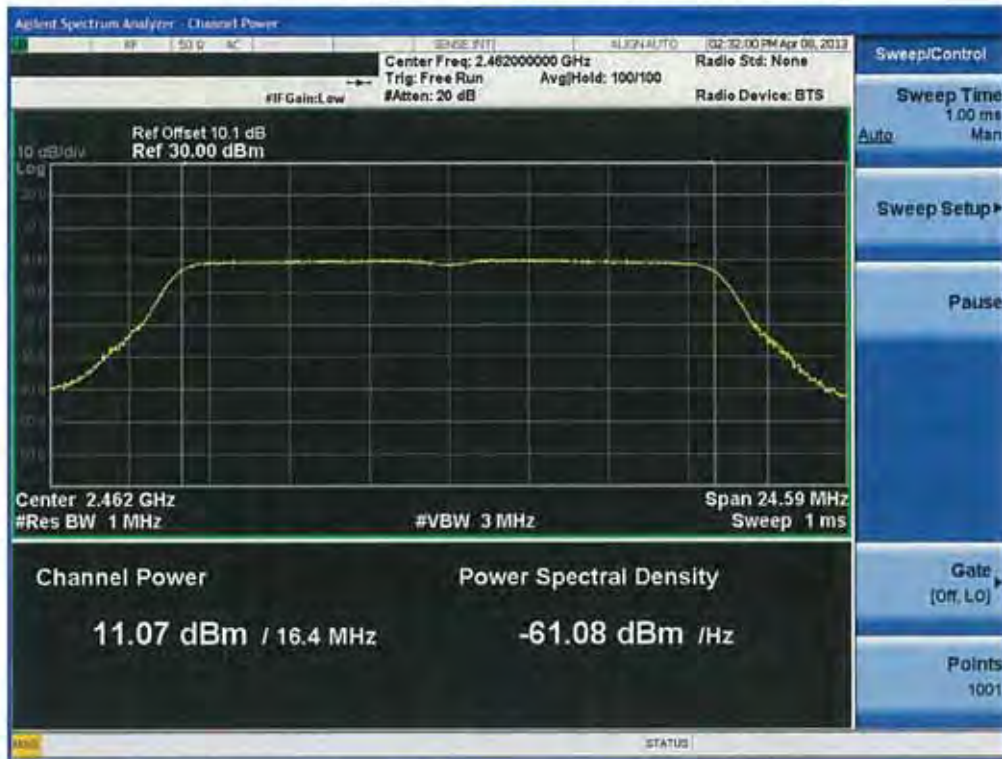

Conducted Output Power (802.11g-CH 11) 12Mbps