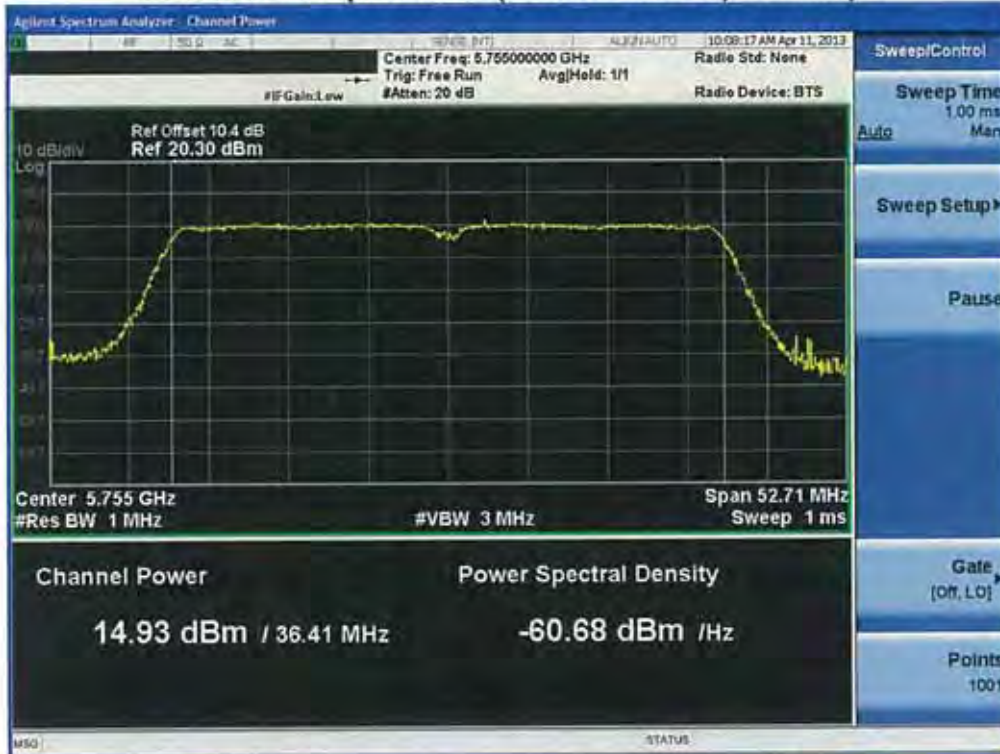

Conducted Output Power (802.11n-CH 165) 39 Mbps

Conducted Output Power (802.11n-CH 165) 52 Mbps

Conducted Output Power (802.11n-CH 165) 58.5 Mbps

Conducted Output Power (802.11n-CH 165) 65 Mbps

40 MHz BW

(5755 MHz ~5795 MHz)

Conducted Output Power (802.11n-CH 151) 13.5 Mbps

Conducted Output Power (802.11n-CH 151) 27 Mbps

FCC PT.15.247 TEST REPORT	FCC CERTIFICATION REPORT		www.hct.co.kr
Test Report No. HCTR1304FR25-2	Date of Issue: May 06, 2013	EUT Type: Cellular/PCS GSM/GPRS and Cellular WCDMA/HSDPA/HSUPA Phone with Bluetooth, WLAN, NFC(Felica), A-GPS, Wireless Charger, Wi-Fi Direct	FCC ID: ZNFL05E