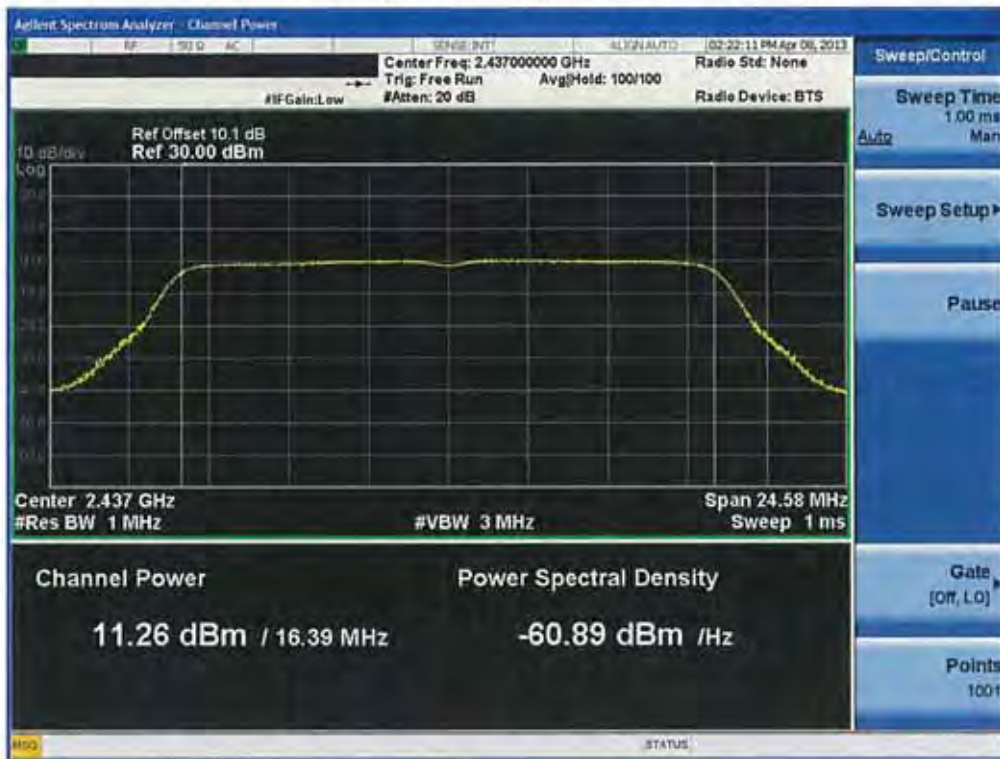

Conducted Output Power (802.11g-CH 1) 18Mbps

Conducted Output Power (802.11g-CH 1) 24Mbps

Conducted Output Power (802.11g-CH 1) 36Mbps

Conducted Output Power (802.11g-CH 1) 48Mbps

Conducted Output Power (802.11g-CH 1) 54Mbps

Conducted Output Power (802.11g-CH 1) 48Mbps

Conducted Output Power (802.11g-CH 1) 54Mbps

Conducted Output Power (802.11g-CH 6) 6Mbps

Conducted Output Power (802.11g-CH 6) 9Mbps

Conducted Output Power (802.11g-CH 6) 12Mbps