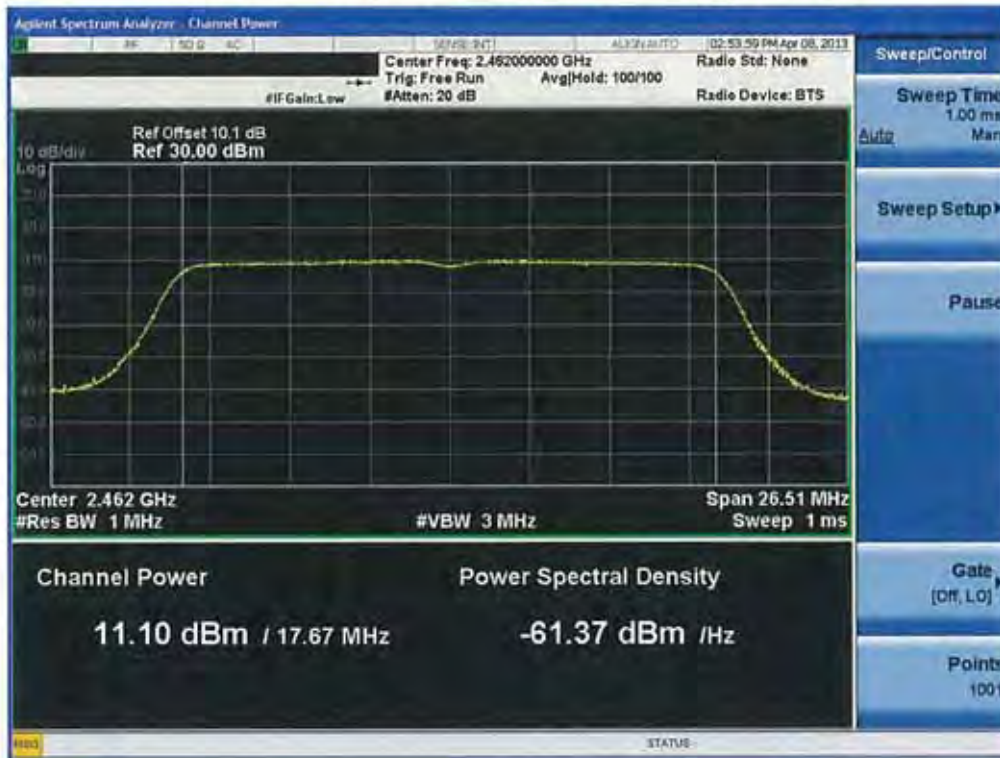

Conducted Output Power (802.11n-CH 11) 13Mbps