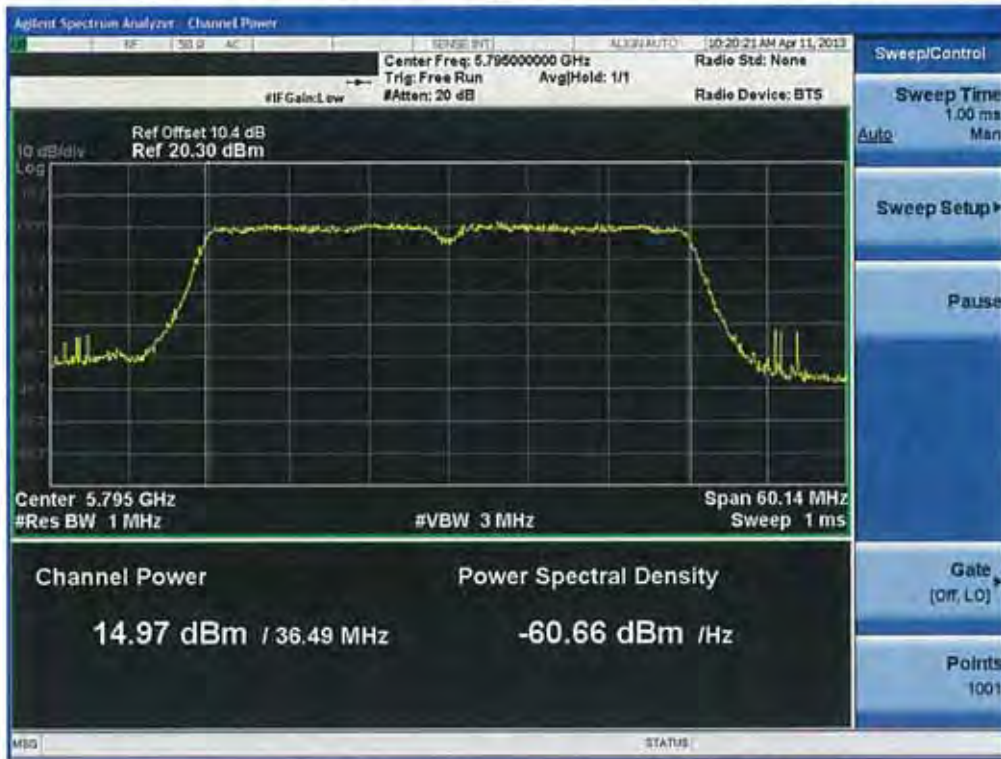

Conducted Output Power (802.11n-CH 151) 40.5 Mbps

Conducted Output Power (802.11n-CH 151) 54 Mbps

Conducted Output Power (802.11n-CH 151) 81 Mbps

Conducted Output Power (802.11n-CH 151) 108 Mbps

Conducted Output Power (802.11n-CH 151) 121.5 Mbps

Conducted Output Power (802.11n-CH 151) 135 Mbps

Conducted Output Power (802.11n-CH 159) 13.5 Mbps

Conducted Output Power (802.11n-CH 159) 27 Mbps

Conducted Output Power (802.11n-CH 159) 40.5 Mbps

Conducted Output Power (802.11n-CH 159) 54 Mbps

Conducted Output Power (802.11n-CH 159) 81 Mbps

Conducted Output Power (802.11n-CH 159) 108 Mbps

Conducted Output Power (802.11n-CH 159) 121.5 Mbps

Conducted Output Power (802.11n-CH 159) 135 Mbps

RESULT PLOTS-Average