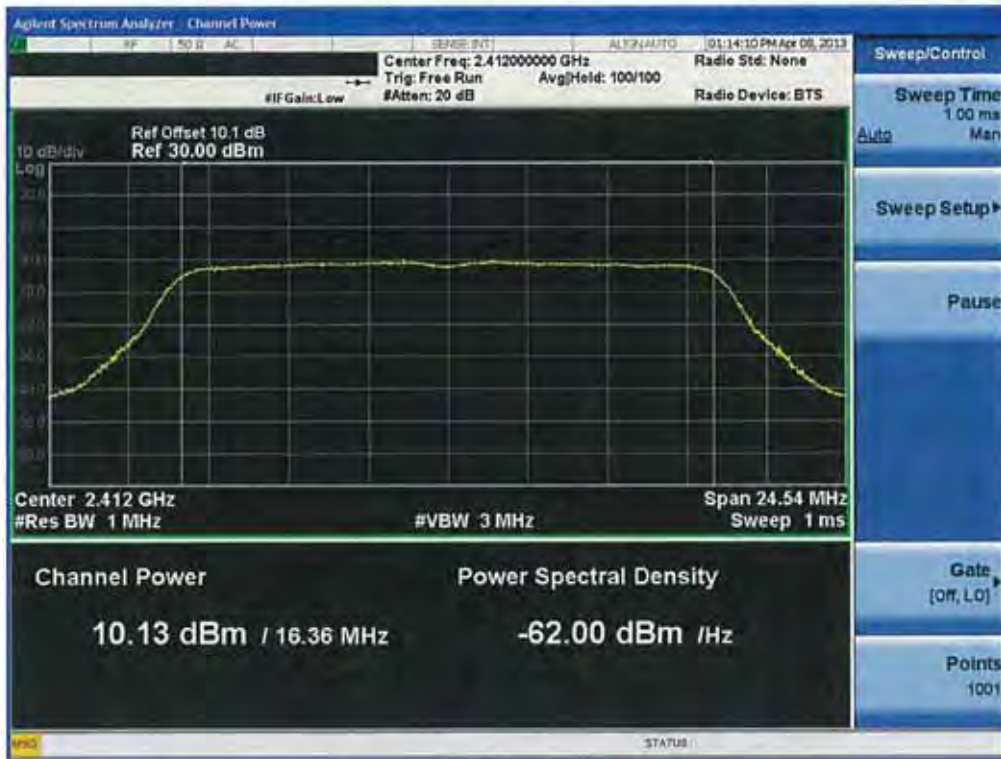

Conducted Output Power (802.11g-CH 1) 24Mbps