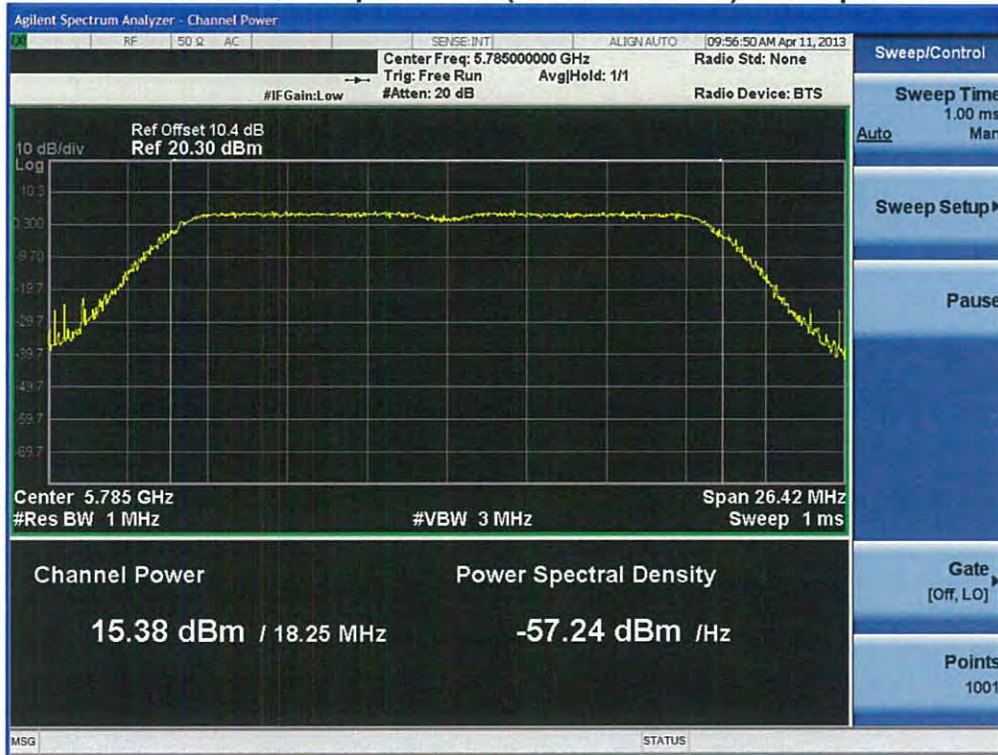

Conducted Output Power (802.11n-CH 149) 19.5 Mbps

Conducted Output Power (802.11n-CH 149) 26 Mbps

Conducted Output Power (802.11n-CH 149) 39 Mbps

Conducted Output Power (802.11n-CH 149) 52 Mbps

FCC PT.15.247 TEST REPORT	FCC CERTIFICATION REPORT		www.hct.co.kr
Test Report No. HCTR1304FR25-2	Date of Issue: May 06, 2013	EUT Type: Cellular/PCS GSM/GPRS and Cellular WCDMA/HSDPA/HSUPA Phone with Bluetooth, WLAN, NFC(Felica), A-GPS, Wireless Charger, Wi-Fi Direct	FCC ID: ZNFL05E

Conducted Output Power (802.11n-CH 149) 58.5 Mbps

Conducted Output Power (802.11n-CH 149) 65 Mbps

FCC PT.15.247 TEST REPORT	FCC CERTIFICATION REPORT		www.hct.co.kr
Test Report No. HCTR1304FR25-2	Date of Issue: May 06, 2013	EUT Type: Cellular/PCS GSM/GPRS and Cellular WCDMA/HSDPA/HSUPA Phone with Bluetooth, WLAN, NFC(Felica), A-GPS, Wireless Charger, Wi-Fi Direct	FCC ID: ZNFL05E

Conducted Output Power (802.11n-CH 157) 6.5 Mbps

Conducted Output Power (802.11n-CH 157) 13 Mbps

Conducted Output Power (802.11n-CH 157) 19.5 Mbps

Conducted Output Power (802.11n-CH 157) 26 Mbps

Conducted Output Power (802.11n-CH 157) 39 Mbps

Conducted Output Power (802.11n-CH 157) 52 Mbps

FCC PT.15.247 TEST REPORT	FCC CERTIFICATION REPORT		www.hct.co.kr
Test Report No. HCTR1304FR25-2	Date of Issue: May 06, 2013	EUT Type: Cellular/PCS GSM/GPRS and Cellular WCDMA/HSDPA/HSUPA Phone with Bluetooth, WLAN, NFC(Felica), A-GPS, Wireless Charger, Wi-Fi Direct	FCC ID: ZNFL05E