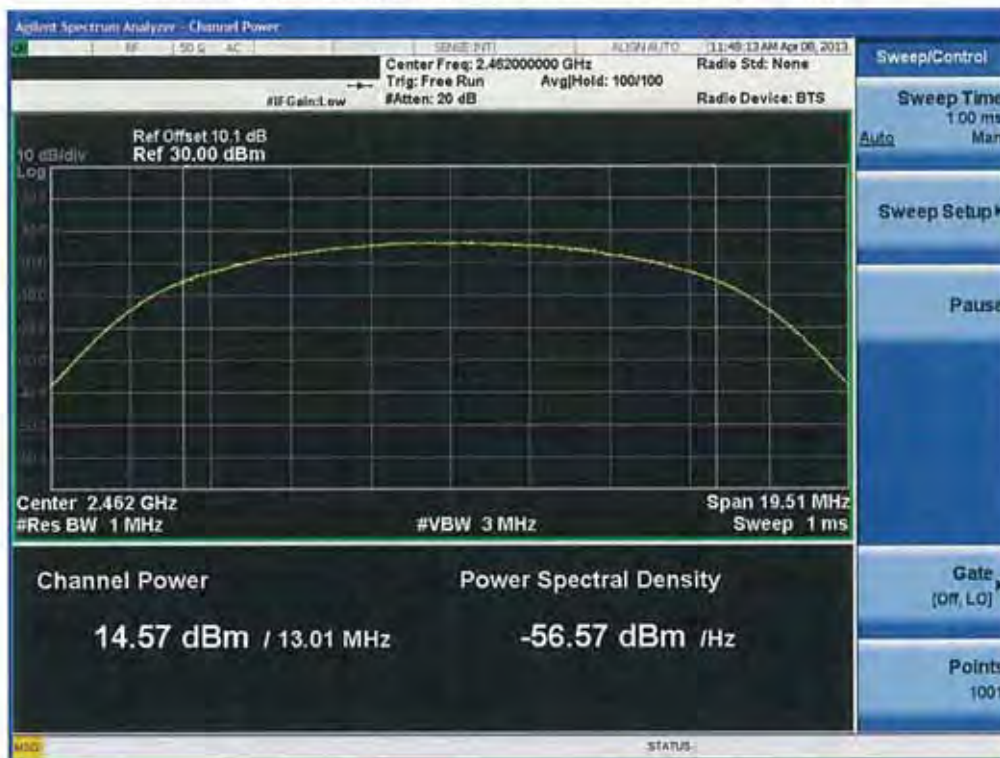

Conducted Output Power (802.11b-CH 11) 11Mbps