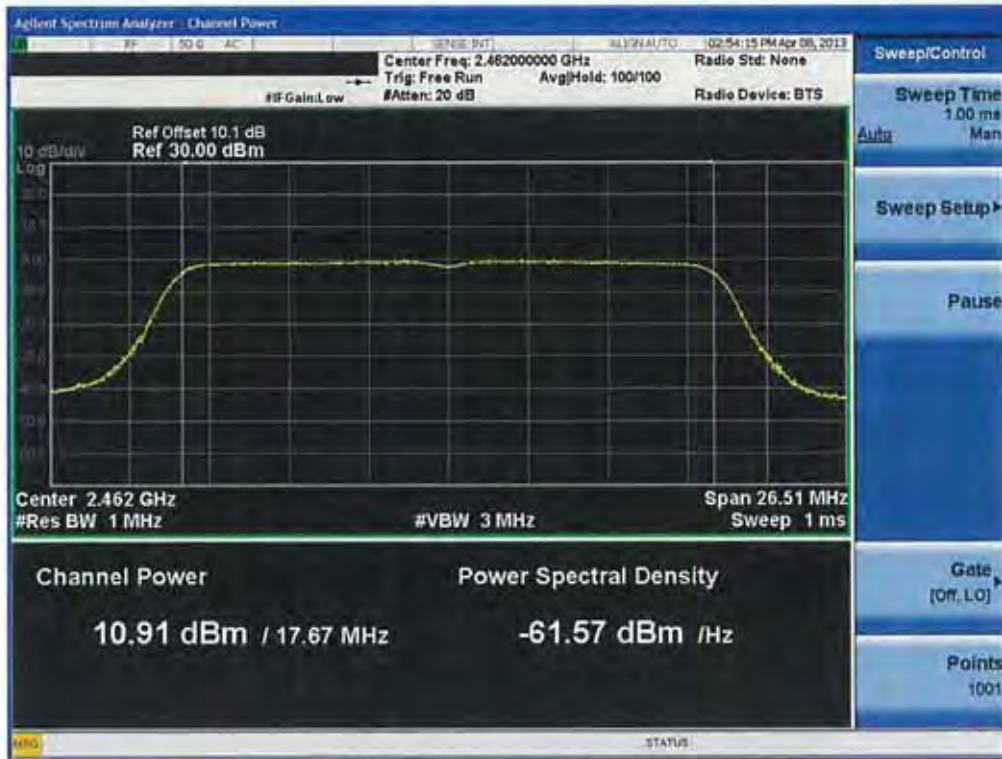

Conducted Output Power (802.11n-CH 11) 19.5Mbps