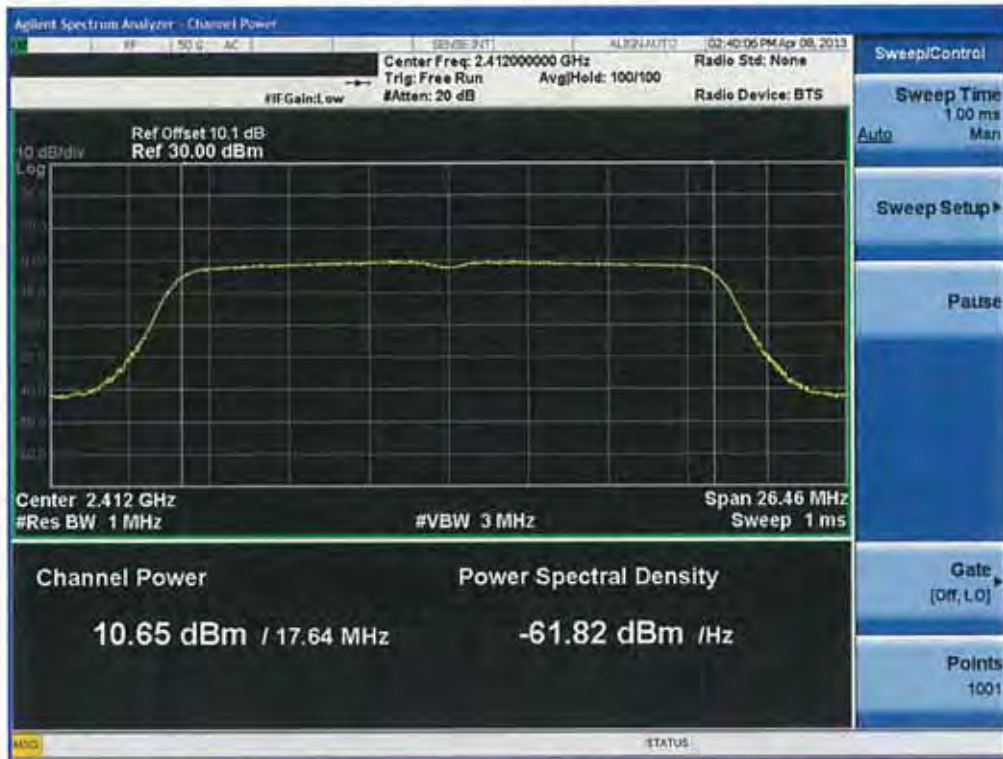

Conducted Output Power (802.11g-CH 11) 36Mbps

Conducted Output Power (802.11g-CH 11) 48Mbps

Conducted Output Power (802.11g-CH 11) 54Mbps

Conducted Output Power (802.11n-CH 1) 6.5Mbps

Conducted Output Power (802.11n-CH 1) 13Mbps

Conducted Output Power (802.11n-CH 1) 19.5Mbps

Conducted Output Power (802.11n-CH 1) 26Mbps

FCC PT.15.247 TEST REPORT	FCC CERTIFICATION REPORT		www.hct.co.kr
Test Report No. HCTR1304FR25-2	Date of Issue: May 06, 2013	EUT Type: Cellular/PCS GSM/GPRS and Cellular WCDMA/HSDPA/HSUPA Phone with Bluetooth, WLAN, NFC(Felica), A-GPS, Wireless Charger, Wi-Fi Direct	FCC ID: ZNFL05E