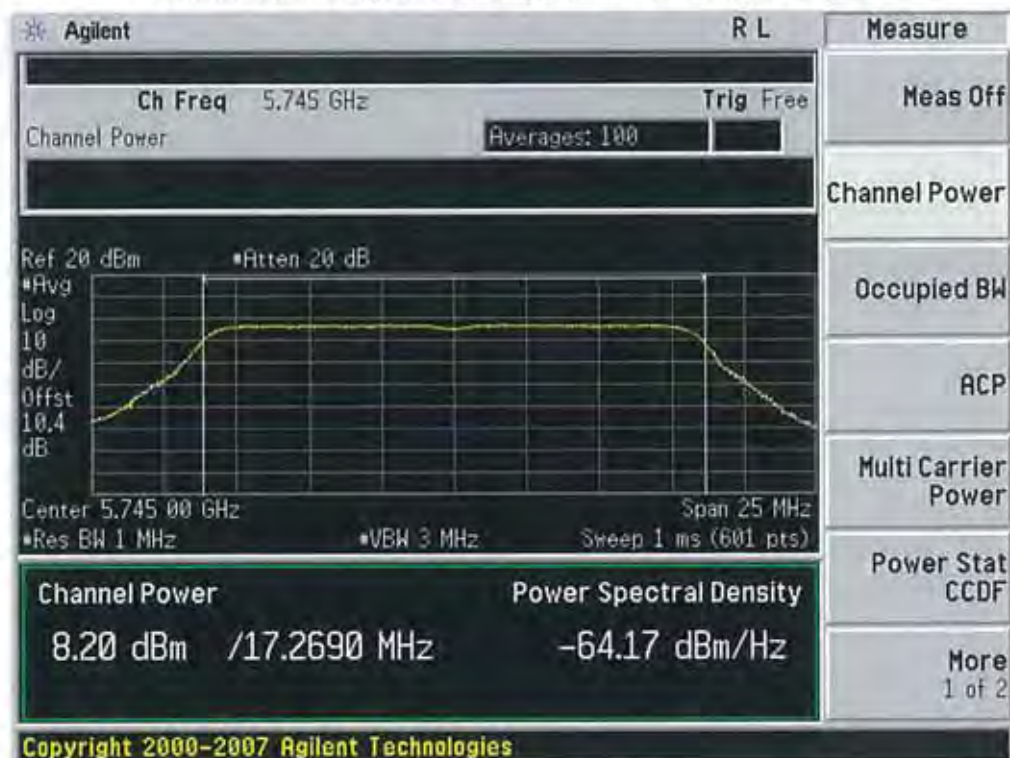

Conducted Output Power (802.11a-CH 149) 9 Mbps