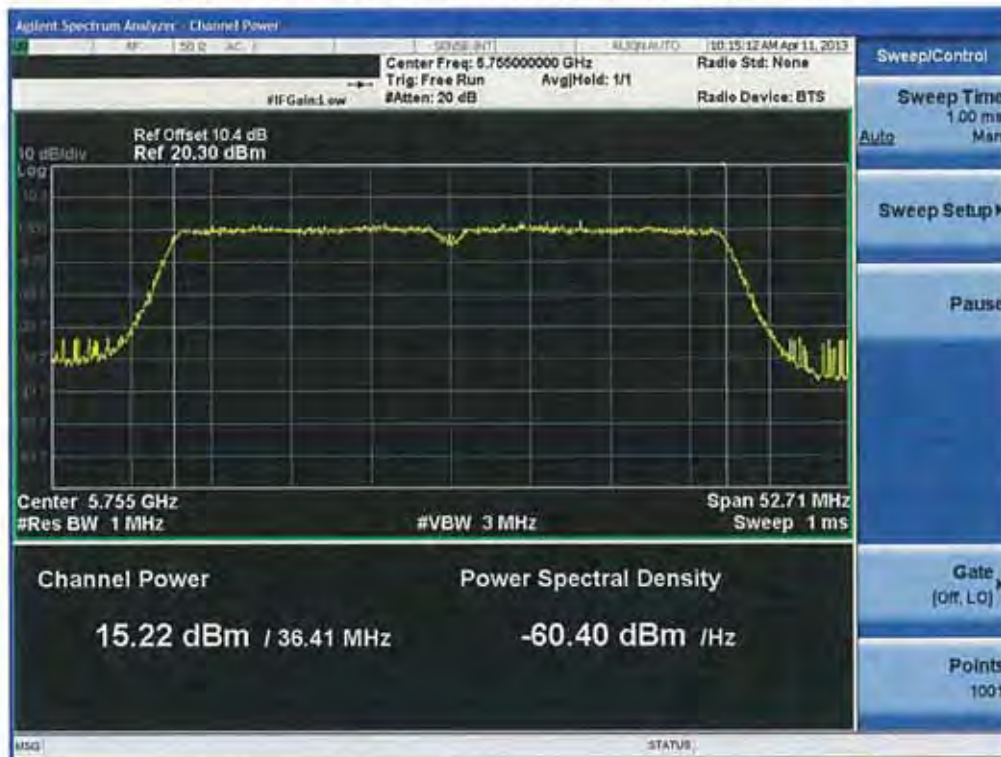

Conducted Output Power (802.11n-CH 151) 40.5 Mbps

Conducted Output Power (802.11n-CH 151) 54 Mbps

Conducted Output Power (802.11n-CH 151) 81 Mbps

Conducted Output Power (802.11n-CH 151) 108 Mbps

Conducted Output Power (802.11n-CH 151) 121.5 Mbps

Conducted Output Power (802.11n-CH 151) 135 Mbps

Conducted Output Power (802.11n-CH 159) 13.5 Mbps

Conducted Output Power (802.11n-CH 159) 27 Mbps

Conducted Output Power (802.11n-CH 159) 40.5 Mbps

Conducted Output Power (802.11n-CH 159) 54 Mbps