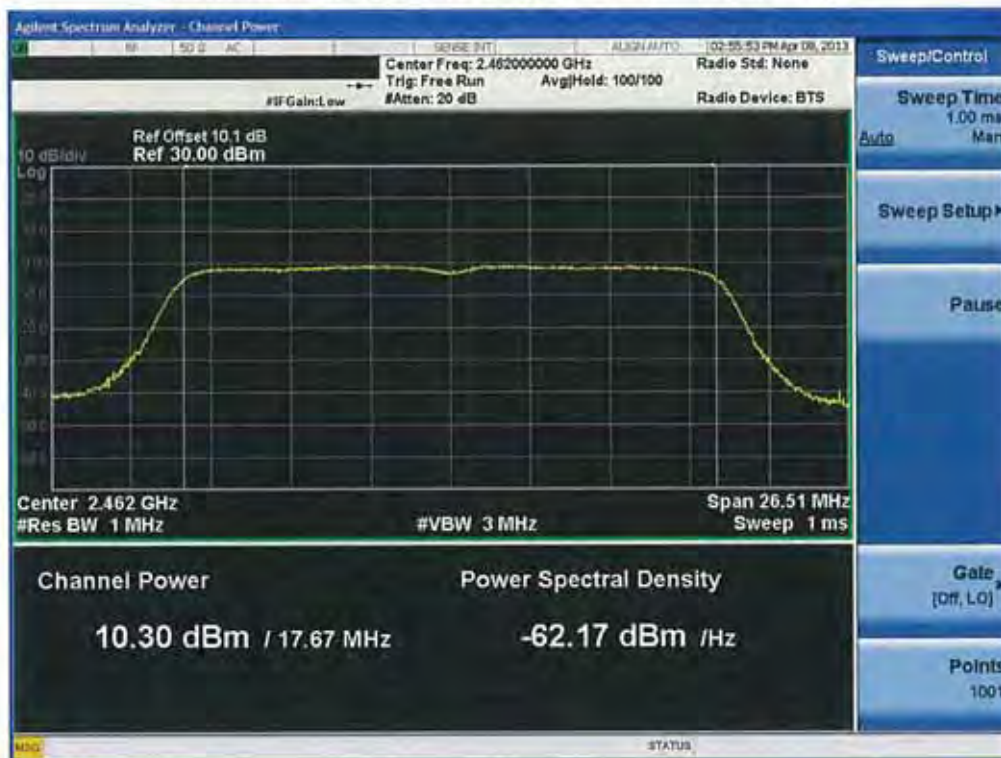

Conducted Output Power (802.11n-CH 11) 6.5Mbps

Conducted Output Power (802.11n-CH 11) 13Mbps

Conducted Output Power (802.11n-CH 11) 19.5Mbps

Conducted Output Power (802.11n-CH 11) 26Mbps

Conducted Output Power (802.11n-CH 11) 39Mbps

Conducted Output Power (802.11n-CH 11) 52Mbps

Conducted Output Power (802.11n-CH 11) 58.5Mbps

Conducted Output Power (802.11n-CH 11) 65Mbps

(5745 MHz ~5825 MHz)

Conducted Output Power (802.11a-CH 149) 6 Mbps