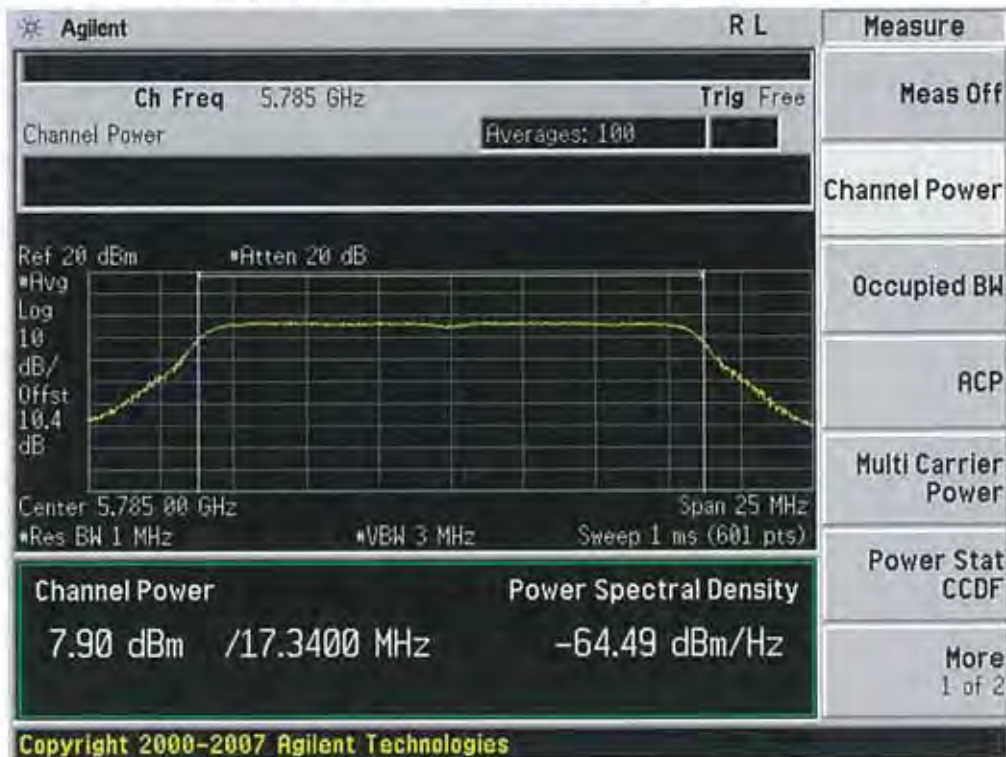

Conducted Output Power (802.11a-CH 157) 24 Mbps