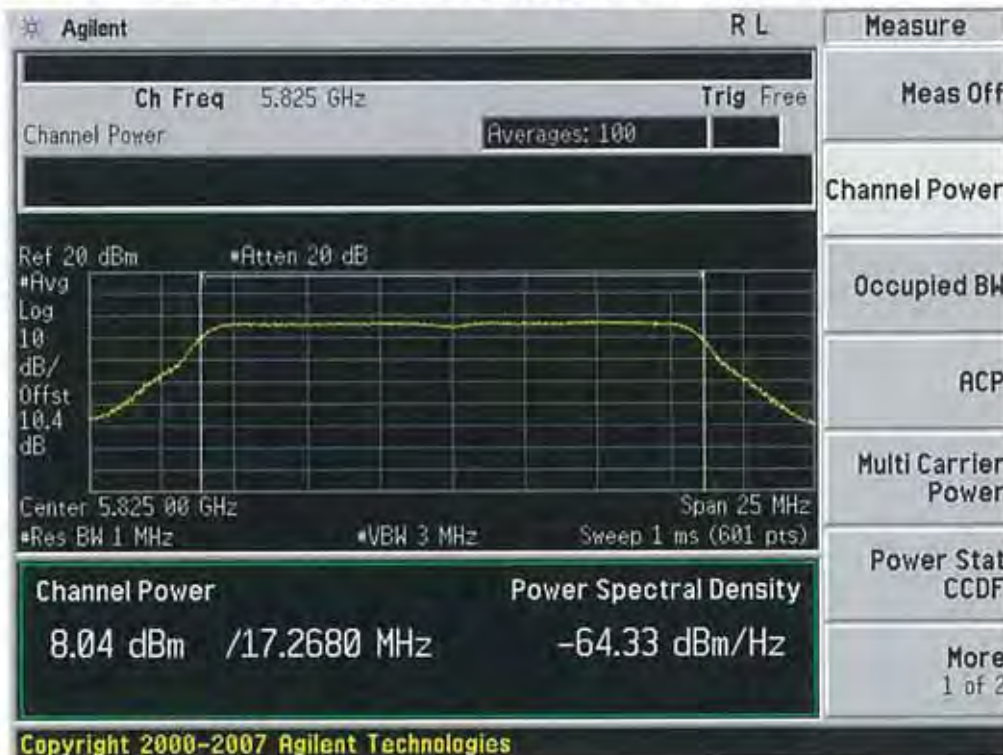

Conducted Output Power (802.11a-CH 165) 18 Mbps