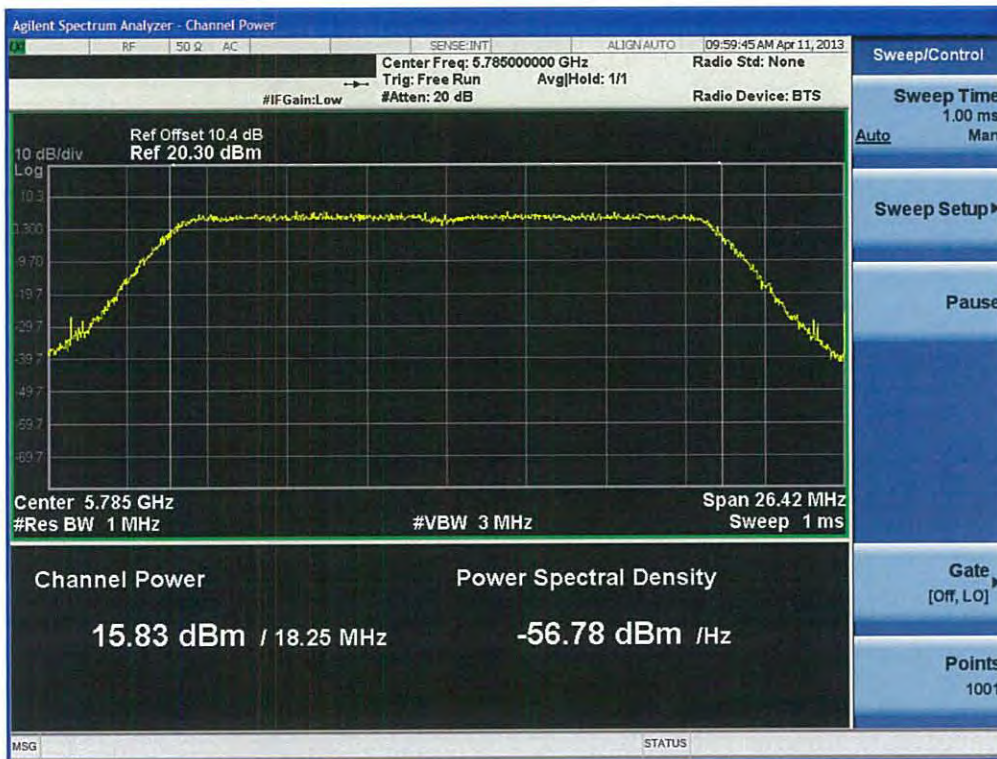

Conducted Output Power (802.11n-CH 149) 58.5 Mbps

Conducted Output Power (802.11n-CH 149) 65 Mbps

FCC PT.15.247 TEST REPORT	FCC CERTIFICATION REPORT		www.hct.co.kr
Test Report No. HCTR1304FR25-2	Date of Issue: May 06, 2013	EUT Type: Cellular/PCS GSM/GPRS and Cellular WCDMA/HSDPA/HSUPA Phone with Bluetooth, WLAN, NFC(Felica), A-GPS, Wireless Charger, Wi-Fi Direct	FCC ID: ZNFL05E

Conducted Output Power (802.11n-CH 157) 6.5 Mbps

Conducted Output Power (802.11n-CH 157) 13 Mbps

Conducted Output Power (802.11n-CH 157) 19.5 Mbps

Conducted Output Power (802.11n-CH 157) 26 Mbps

Conducted Output Power (802.11n-CH 157) 39 Mbps

Conducted Output Power (802.11n-CH 157) 52 Mbps

FCC PT.15.247 TEST REPORT	FCC CERTIFICATION REPORT		www.hct.co.kr
Test Report No. HCTR1304FR25-2	Date of Issue: May 06, 2013	EUT Type: Cellular/PCS GSM/GPRS and Cellular WCDMA/HSDPA/HSUPA Phone with Bluetooth, WLAN, NFC(Felica), A-GPS, Wireless Charger, Wi-Fi Direct	FCC ID: ZNFL05E

Conducted Output Power (802.11n-CH 157) 58.5 Mbps

Conducted Output Power (802.11n-CH 157) 65 Mbps

Conducted Output Power (802.11n-CH 165) 6.5 Mbps

Conducted Output Power (802.11n-CH 165) 13 Mbps

FCC PT.15.247 TEST REPORT	FCC CERTIFICATION REPORT		www.hct.co.kr
Test Report No. HCTR1304FR25-2	Date of Issue: May 06, 2013	EUT Type: Cellular/PCS GSM/GPRS and Cellular WCDMA/HSDPA/HSUPA Phone with Bluetooth, WLAN, NFC(Felica), A-GPS, Wireless Charger, Wi-Fi Direct	FCC ID: ZNFL05E