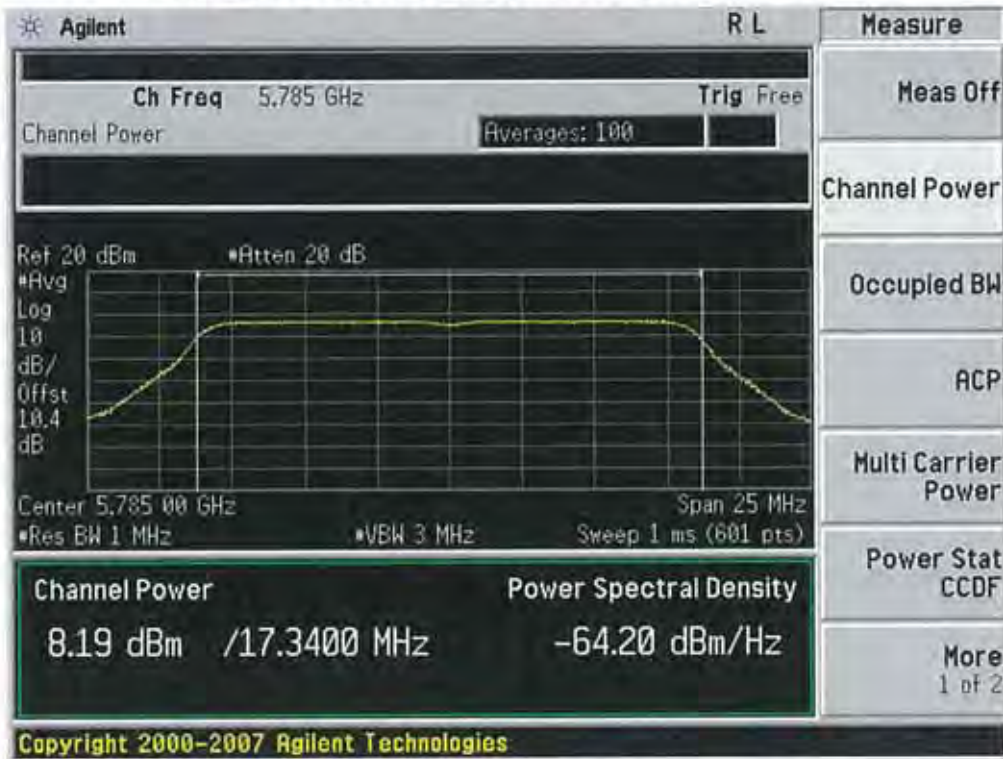

20 MHz BW

(5745 MHz ~5825 MHz)

Conducted Output Power (802.11n-CH 149) 6.5 Mbps

Conducted Output Power (802.11n-CH 149) 13 Mbps

FCC PT.15.247 TEST REPORT	FCC CERTIFICATION REPORT		www.hct.co.kr
Test Report No. HCTR1304FR25-2	Date of Issue: May 06, 2013	EUT Type: Cellular/PCS GSM/GPRS and Cellular WCDMA/HSDPA/HSUPA Phone with Bluetooth, WLAN, NFC(Felica), A-GPS, Wireless Charger, Wi-Fi Direct	FCC ID: ZNFL05E

Conducted Output Power (802.11n-CH 149) 19.5 Mbps

Conducted Output Power (802.11n-CH 149) 26 Mbps

Conducted Output Power (802.11n-CH 149) 39 Mbps

Conducted Output Power (802.11n-CH 149) 52 Mbps

FCC PT.15.247 TEST REPORT	FCC CERTIFICATION REPORT		www.hct.co.kr
Test Report No. HCTR1304FR25-2	Date of Issue: May 06, 2013	EUT Type: Cellular/PCS GSM/GPRS and Cellular WCDMA/HSDPA/HSUPA Phone with Bluetooth, WLAN, NFC(Felica), A-GPS, Wireless Charger, Wi-Fi Direct	FCC ID: ZNFL05E

Conducted Output Power (802.11n-CH 149) 58.5 Mbps

Conducted Output Power (802.11n-CH 149) 65 Mbps

FCC PT.15.247 TEST REPORT	FCC CERTIFICATION REPORT		www.hct.co.kr
Test Report No. HCTR1304FR25-2	Date of Issue: May 06, 2013	EUT Type: Cellular/PCS GSM/GPRS and Cellular WCDMA/HSDPA/HSUPA Phone with Bluetooth, WLAN, NFC(Felica), A-GPS, Wireless Charger, Wi-Fi Direct	FCC ID: ZNFL05E

Conducted Output Power (802.11a-CH 149) 48 Mbps

Conducted Output Power (802.11a-CH 149) 54 Mbps

Conducted Output Power (802.11a-CH 157) 6 Mbps

Conducted Output Power (802.11a-CH 157) 9 Mbps

Conducted Output Power (802.11a-CH 157) 12 Mbps