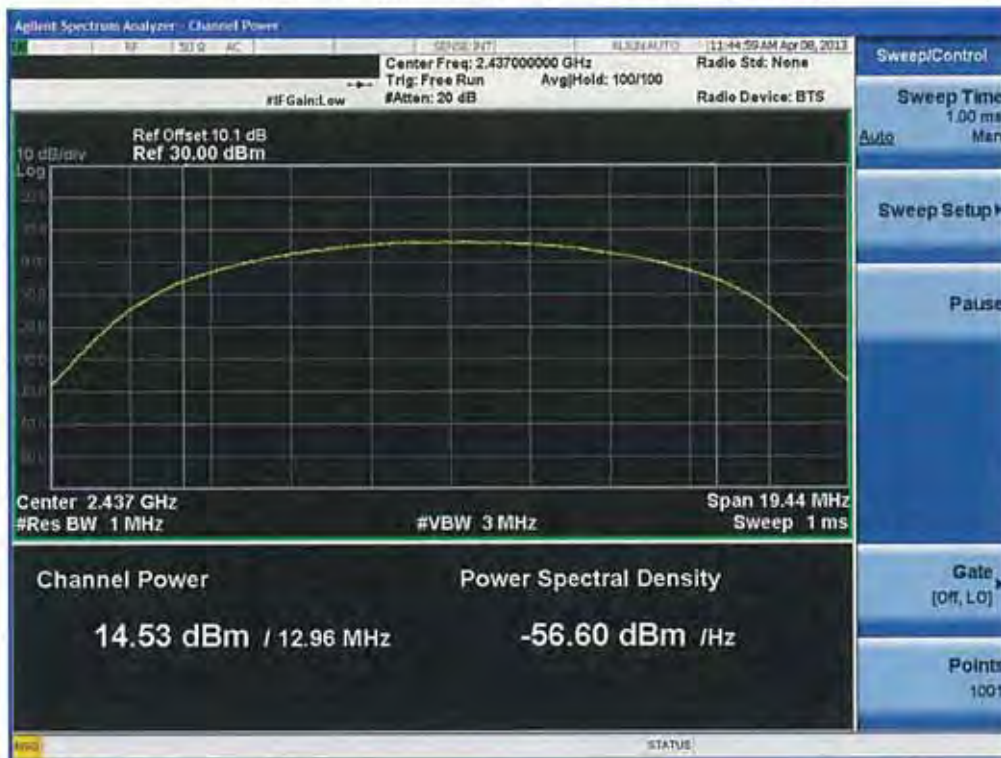

Conducted Output Power (802.11b-CH 6) 11Mbps