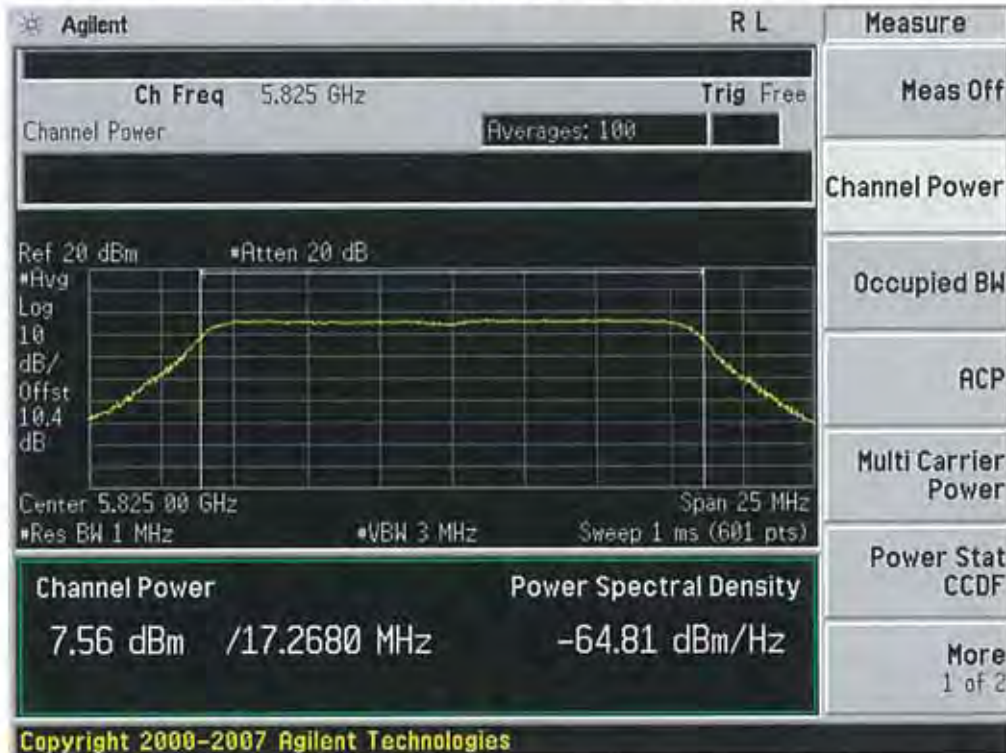

Conducted Output Power (802.11a-CH 165) 36 Mbps