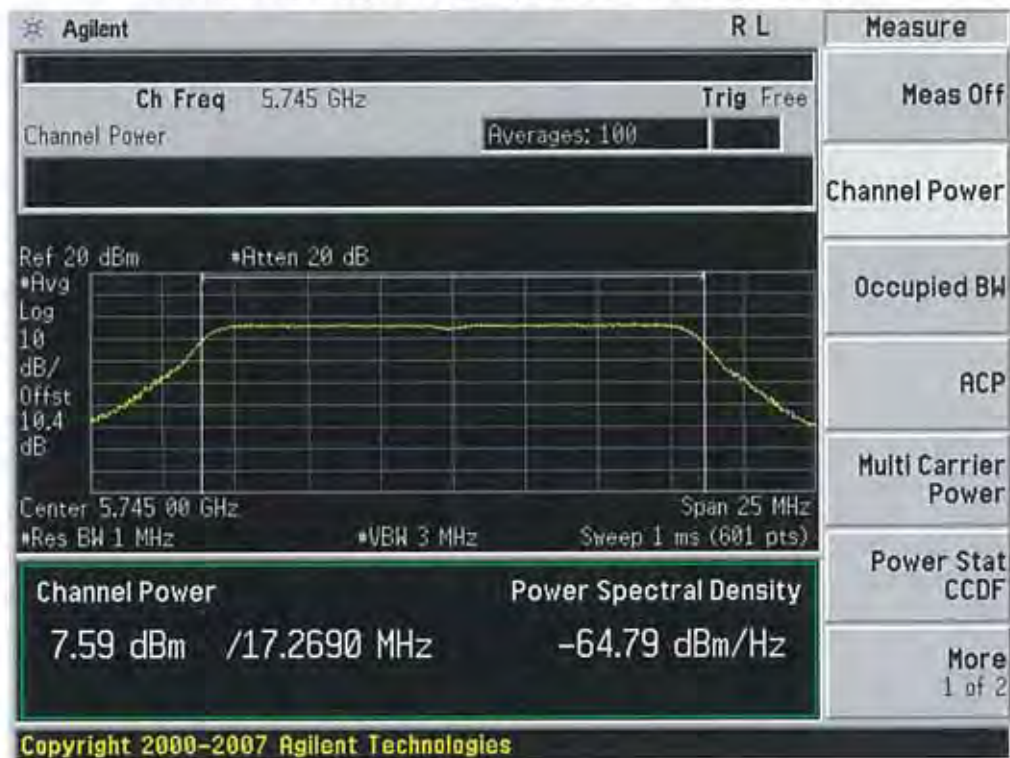

Conducted Output Power (802.11n-CH 149) 19.5 Mbps

Conducted Output Power (802.11n-CH 149) 26 Mbps

Conducted Output Power (802.11n-CH 149) 39 Mbps

Conducted Output Power (802.11n-CH 149) 52 Mbps

FCC PT.15.247 TEST REPORT	FCC CERTIFICATION REPORT		www.hct.co.kr
Test Report No. HCTR1304FR25-2	Date of Issue: May 06, 2013	EUT Type: Cellular/PCS GSM/GPRS and Cellular WCDMA/HSDPA/HSUPA Phone with Bluetooth, WLAN, NFC(Felica), A-GPS, Wireless Charger, Wi-Fi Direct	FCC ID: ZNFL05E

Conducted Output Power (802.11n-CH 149) 58.5 Mbps

Conducted Output Power (802.11n-CH 149) 65 Mbps

FCC PT.15.247 TEST REPORT	FCC CERTIFICATION REPORT		www.hct.co.kr
Test Report No. HCTR1304FR25-2	Date of Issue: May 06, 2013	EUT Type: Cellular/PCS GSM/GPRS and Cellular WCDMA/HSDPA/HSUPA Phone with Bluetooth, WLAN, NFC(Felica), A-GPS, Wireless Charger, Wi-Fi Direct	FCC ID: ZNFL05E

Conducted Output Power (802.11a-CH 149) 9 Mbps

Conducted Output Power (802.11a-CH 149) 12 Mbps

Conducted Output Power (802.11a-CH 149) 18 Mbps

Conducted Output Power (802.11a-CH 149) 24 Mbps

Conducted Output Power (802.11a-CH 149) 36 Mbps