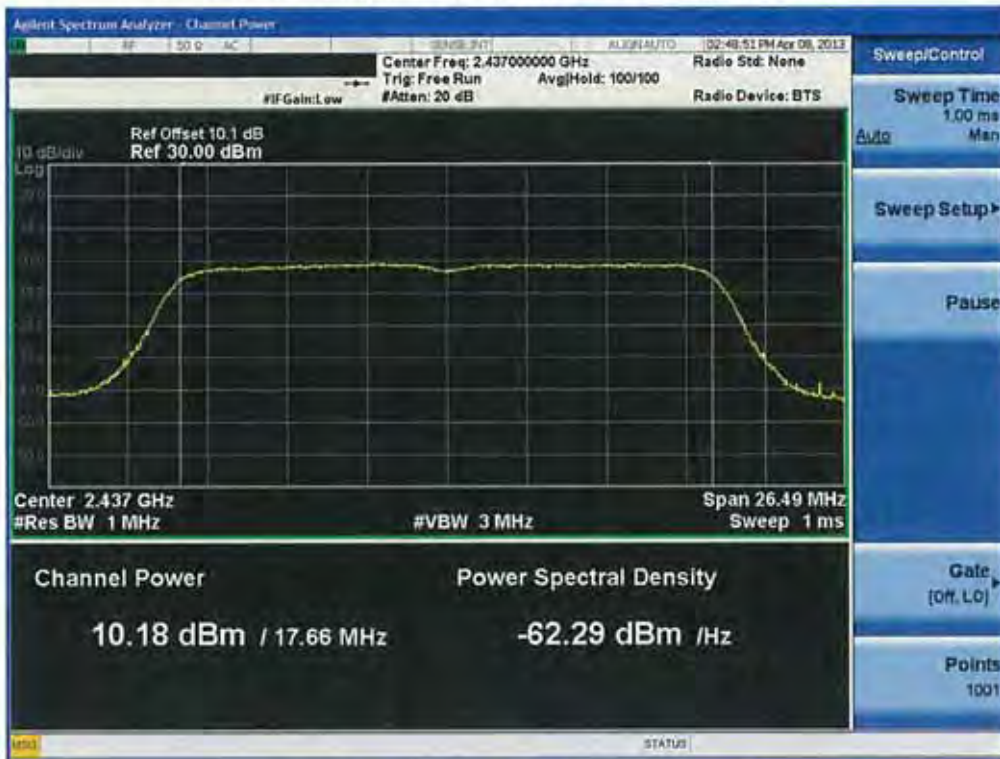

Conducted Output Power (802.11n-CH 6) 26Mbps

Conducted Output Power (802.11n-CH 6) 39Mbps

Conducted Output Power (802.11n-CH 6) 52Mbps

Conducted Output Power (802.11n-CH 6) 58.5Mbps

Conducted Output Power (802.11n-CH 6) 65Mbps