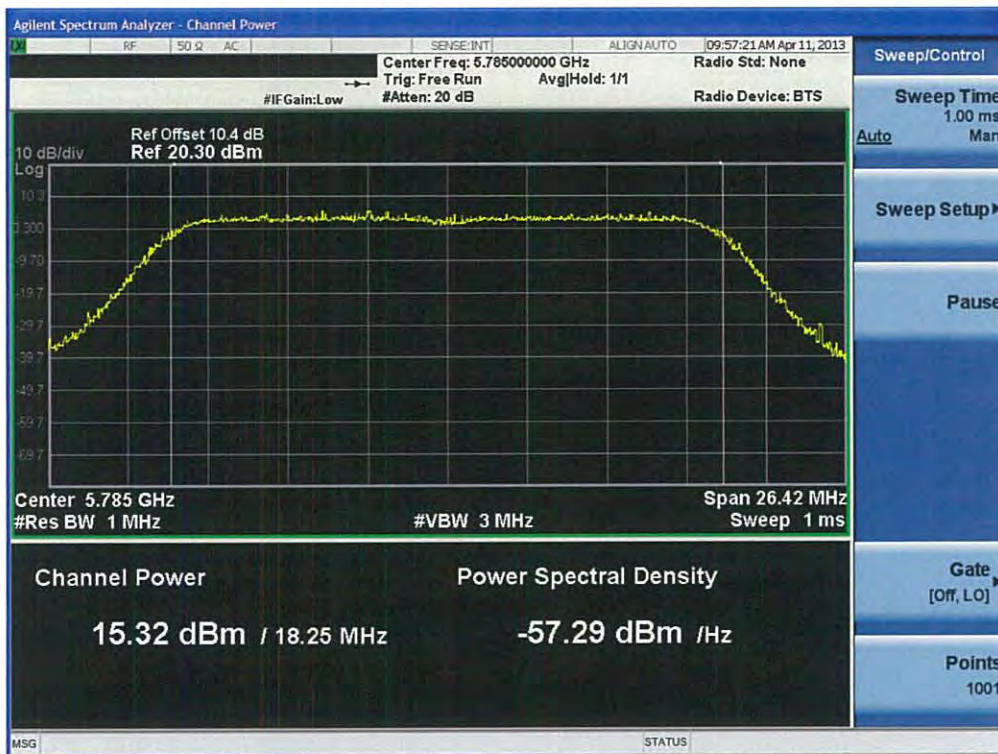

Conducted Output Power (802.11n-CH 149) 19.5 Mbps

Conducted Output Power (802.11n-CH 149) 26 Mbps

Conducted Output Power (802.11n-CH 149) 39 Mbps

Conducted Output Power (802.11n-CH 149) 52 Mbps

FCC PT.15.247 TEST REPORT	FCC CERTIFICATION REPORT		www.hct.co.kr
Test Report No. HCTR1304FR25-2	Date of Issue: May 06, 2013	EUT Type: Cellular/PCS GSM/GPRS and Cellular WCDMA/HSDPA/HSUPA Phone with Bluetooth, WLAN, NFC(Felica), A-GPS, Wireless Charger, Wi-Fi Direct	FCC ID: ZNFL05E

Conducted Output Power (802.11n-CH 149) 58.5 Mbps

Conducted Output Power (802.11n-CH 149) 65 Mbps

FCC PT.15.247 TEST REPORT	FCC CERTIFICATION REPORT		www.hct.co.kr
Test Report No. HCTR1304FR25-2	Date of Issue: May 06, 2013	EUT Type: Cellular/PCS GSM/GPRS and Cellular WCDMA/HSDPA/HSUPA Phone with Bluetooth, WLAN, NFC(Felica), A-GPS, Wireless Charger, Wi-Fi Direct	FCC ID: ZNFL05E

Conducted Output Power (802.11n-CH 157) 6.5 Mbps

Conducted Output Power (802.11n-CH 157) 13 Mbps

Conducted Output Power (802.11n-CH 157) 19.5 Mbps

Conducted Output Power (802.11n-CH 157) 26 Mbps

Conducted Output Power (802.11n-CH 157) 39 Mbps

Conducted Output Power (802.11n-CH 157) 52 Mbps

FCC PT.15.247 TEST REPORT	FCC CERTIFICATION REPORT		www.hct.co.kr
Test Report No. HCTR1304FR25-2	Date of Issue: May 06, 2013	EUT Type: Cellular/PCS GSM/GPRS and Cellular WCDMA/HSDPA/HSUPA Phone with Bluetooth, WLAN, NFC(Felica), A-GPS, Wireless Charger, Wi-Fi Direct	FCC ID: ZNFL05E