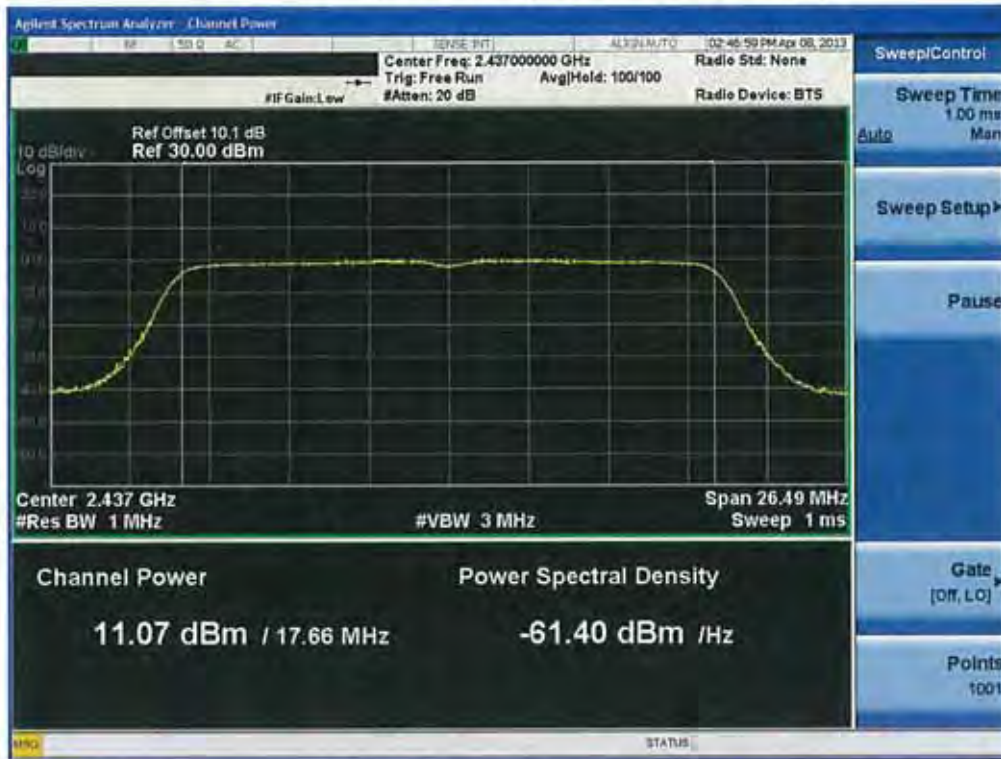

Conducted Output Power (802.11n-CH 1) 39Mbps

Conducted Output Power (802.11n-CH 1) 52Mbps

FCC PT.15.247 TEST REPORT	FCC CERTIFICATION REPORT		www.hct.co.kr
Test Report No. HCTR1304FR25-2	Date of Issue: May 06, 2013	EUT Type: Cellular/PCS GSM/GPRS and Cellular WCDMA/HSDPA/HSUPA Phone with Bluetooth, WLAN, NFC(Felica), A-GPS, Wireless Charger, Wi-Fi Direct	FCC ID: ZNFL05E

Conducted Output Power (802.11n-CH 1) 58.5Mbps

Conducted Output Power (802.11n-CH 1) 65Mbps

Conducted Output Power (802.11n-CH 6) 6.5Mbps

Conducted Output Power (802.11n-CH 6) 13Mbps

Conducted Output Power (802.11n-CH 6) 19.5Mbps