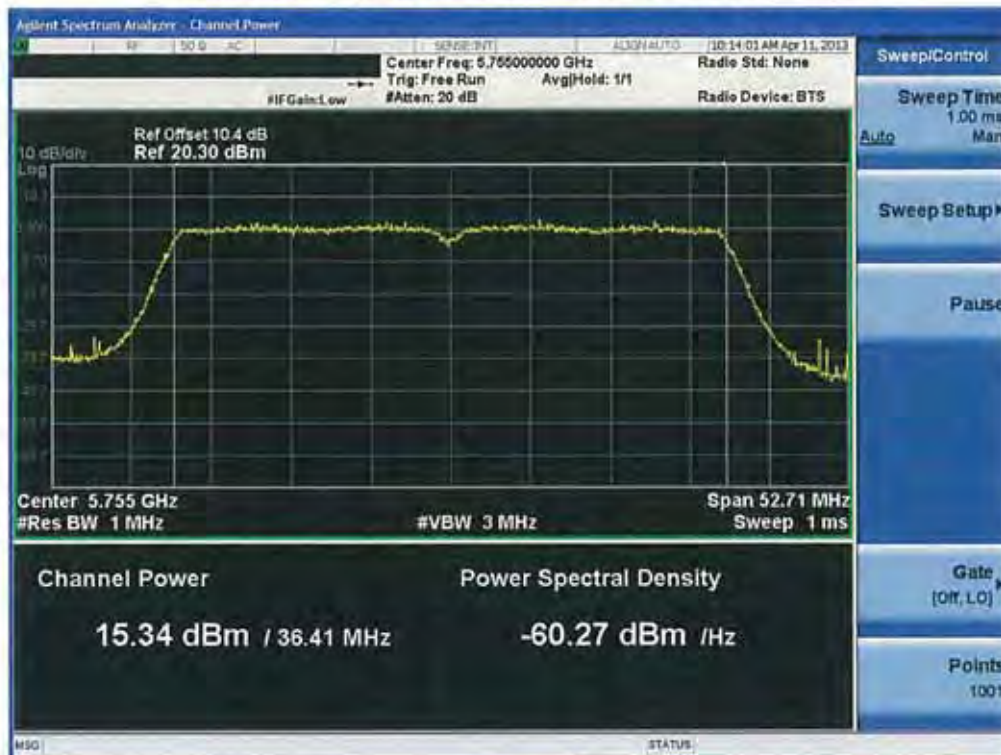

Conducted Output Power (802.11n-CH 151) 40.5 Mbps

Conducted Output Power (802.11n-CH 151) 54 Mbps

Conducted Output Power (802.11n-CH 151) 81 Mbps

Conducted Output Power (802.11n-CH 151) 108 Mbps

Conducted Output Power (802.11n-CH 151) 121.5 Mbps

Conducted Output Power (802.11n-CH 151) 135 Mbps

Conducted Output Power (802.11n-CH 159) 13.5 Mbps

Conducted Output Power (802.11n-CH 159) 27 Mbps

Conducted Output Power (802.11n-CH 159) 40.5 Mbps

Conducted Output Power (802.11n-CH 159) 54 Mbps