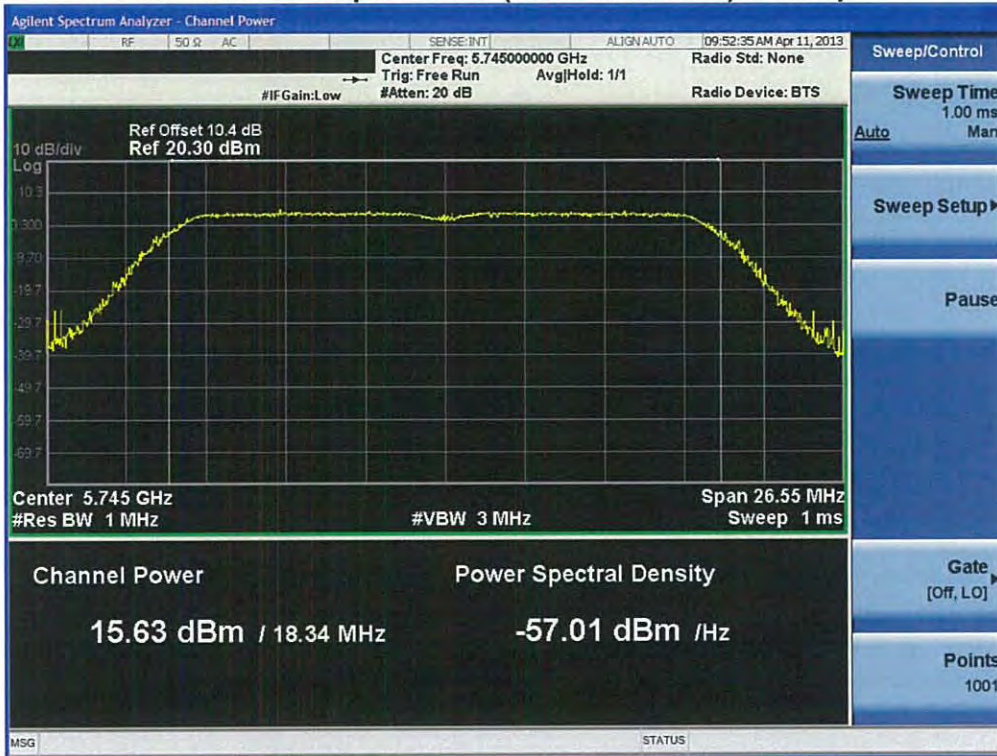

20 MHz BW

(5745 MHz ~5825 MHz)

Conducted Output Power (802.11n-CH 149) 6.5 Mbps

Conducted Output Power (802.11n-CH 149) 13 Mbps

FCC PT.15.247 TEST REPORT	FCC CERTIFICATION REPORT		www.hct.co.kr
Test Report No. HCTR1304FR25-2	Date of Issue: May 06, 2013	EUT Type: Cellular/PCS GSM/GPRS and Cellular WCDMA/HSDPA/HSUPA Phone with Bluetooth, WLAN, NFC(Felica), A-GPS, Wireless Charger, Wi-Fi Direct	FCC ID: ZNFL05E

Conducted Output Power (802.11n-CH 149) 19.5 Mbps

Conducted Output Power (802.11n-CH 149) 26 Mbps

Conducted Output Power (802.11n-CH 149) 39 Mbps

Conducted Output Power (802.11n-CH 149) 52 Mbps

FCC PT.15.247 TEST REPORT	FCC CERTIFICATION REPORT		www.hct.co.kr
Test Report No. HCTR1304FR25-2	Date of Issue: May 06, 2013	EUT Type: Cellular/PCS GSM/GPRS and Cellular WCDMA/HSDPA/HSUPA Phone with Bluetooth, WLAN, NFC(Felica), A-GPS, Wireless Charger, Wi-Fi Direct	FCC ID: ZNFL05E

Conducted Output Power (802.11n-CH 149) 58.5 Mbps

Conducted Output Power (802.11n-CH 149) 65 Mbps

FCC PT.15.247 TEST REPORT	FCC CERTIFICATION REPORT		www.hct.co.kr
Test Report No. HCTR1304FR25-2	Date of Issue: May 06, 2013	EUT Type: Cellular/PCS GSM/GPRS and Cellular WCDMA/HSDPA/HSUPA Phone with Bluetooth, WLAN, NFC(Felica), A-GPS, Wireless Charger, Wi-Fi Direct	FCC ID: ZNFL05E