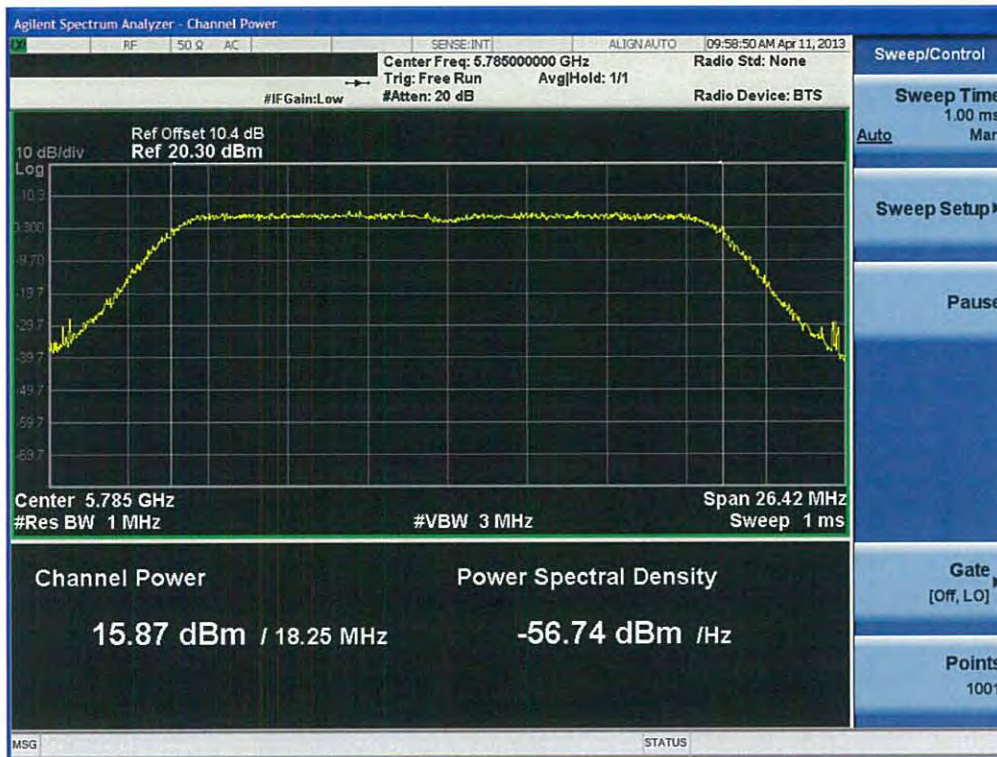

Conducted Output Power (802.11n-CH 149) 58.5 Mbps

Conducted Output Power (802.11n-CH 149) 65 Mbps

FCC PT.15.247 TEST REPORT	FCC CERTIFICATION REPORT		www.hct.co.kr
Test Report No. HCTR1304FR25-2	Date of Issue: May 06, 2013	EUT Type: Cellular/PCS GSM/GPRS and Cellular WCDMA/HSDPA/HSUPA Phone with Bluetooth, WLAN, NFC(Felica), A-GPS, Wireless Charger, Wi-Fi Direct	FCC ID: ZNFL05E

Conducted Output Power (802.11n-CH 157) 6.5 Mbps

Conducted Output Power (802.11n-CH 157) 13 Mbps

Conducted Output Power (802.11n-CH 157) 19.5 Mbps

Conducted Output Power (802.11n-CH 157) 26 Mbps

Conducted Output Power (802.11n-CH 157) 39 Mbps

Conducted Output Power (802.11n-CH 157) 52 Mbps

FCC PT.15.247 TEST REPORT	FCC CERTIFICATION REPORT		www.hct.co.kr
Test Report No. HCTR1304FR25-2	Date of Issue: May 06, 2013	EUT Type: Cellular/PCS GSM/GPRS and Cellular WCDMA/HSDPA/HSUPA Phone with Bluetooth, WLAN, NFC(Felica), A-GPS, Wireless Charger, Wi-Fi Direct	FCC ID: ZNFL05E

Conducted Output Power (802.11n-CH 157) 58.5 Mbps

Conducted Output Power (802.11n-CH 157) 65 Mbps

Conducted Output Power (802.11n-CH 165) 6.5 Mbps

Conducted Output Power (802.11n-CH 165) 13 Mbps

FCC PT.15.247 TEST REPORT	FCC CERTIFICATION REPORT		www.hct.co.kr
Test Report No. HCTR1304FR25-2	Date of Issue: May 06, 2013	EUT Type: Cellular/PCS GSM/GPRS and Cellular WCDMA/HSDPA/HSUPA Phone with Bluetooth, WLAN, NFC(Felica), A-GPS, Wireless Charger, Wi-Fi Direct	FCC ID: ZNFL05E