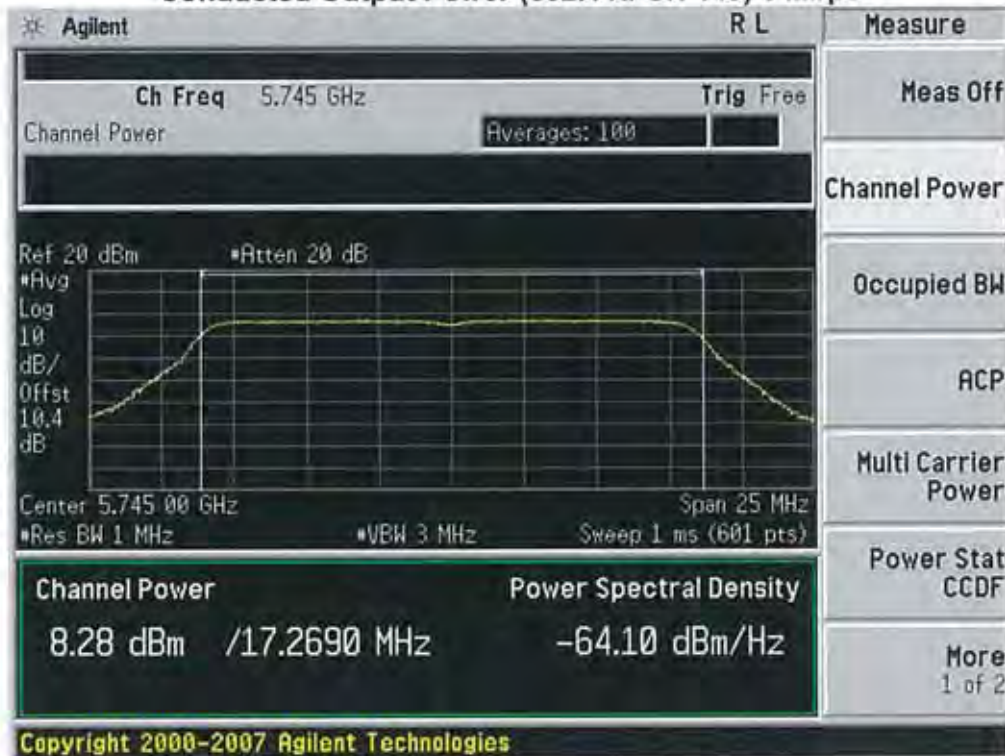

Conducted Output Power (802.11n-CH 149) 19.5 Mbps

Conducted Output Power (802.11n-CH 149) 26 Mbps

Conducted Output Power (802.11n-CH 149) 39 Mbps

Conducted Output Power (802.11n-CH 149) 52 Mbps

FCC PT.15.247 TEST REPORT	FCC CERTIFICATION REPORT		www.hct.co.kr
Test Report No. HCTR1304FR25-2	Date of Issue: May 06, 2013	EUT Type: Cellular/PCS GSM/GPRS and Cellular WCDMA/HSDPA/HSUPA Phone with Bluetooth, WLAN, NFC(Felica), A-GPS, Wireless Charger, Wi-Fi Direct	FCC ID: ZNFL05E

Conducted Output Power (802.11n-CH 149) 58.5 Mbps

Conducted Output Power (802.11n-CH 149) 65 Mbps

FCC PT.15.247 TEST REPORT	FCC CERTIFICATION REPORT		www.hct.co.kr
Test Report No. HCTR1304FR25-2	Date of Issue: May 06, 2013	EUT Type: Cellular/PCS GSM/GPRS and Cellular WCDMA/HSDPA/HSUPA Phone with Bluetooth, WLAN, NFC(Felica), A-GPS, Wireless Charger, Wi-Fi Direct	FCC ID: ZNFL05E

Conducted Output Power (802.11n-CH 11) 52Mbps

Conducted Output Power (802.11n-CH 11) 58.5Mbps

Conducted Output Power (802.11n-CH 11) 65Mbps

(5745 MHz ~5825 MHz)

Conducted Output Power (802.11a-CH 149) 6 Mbps