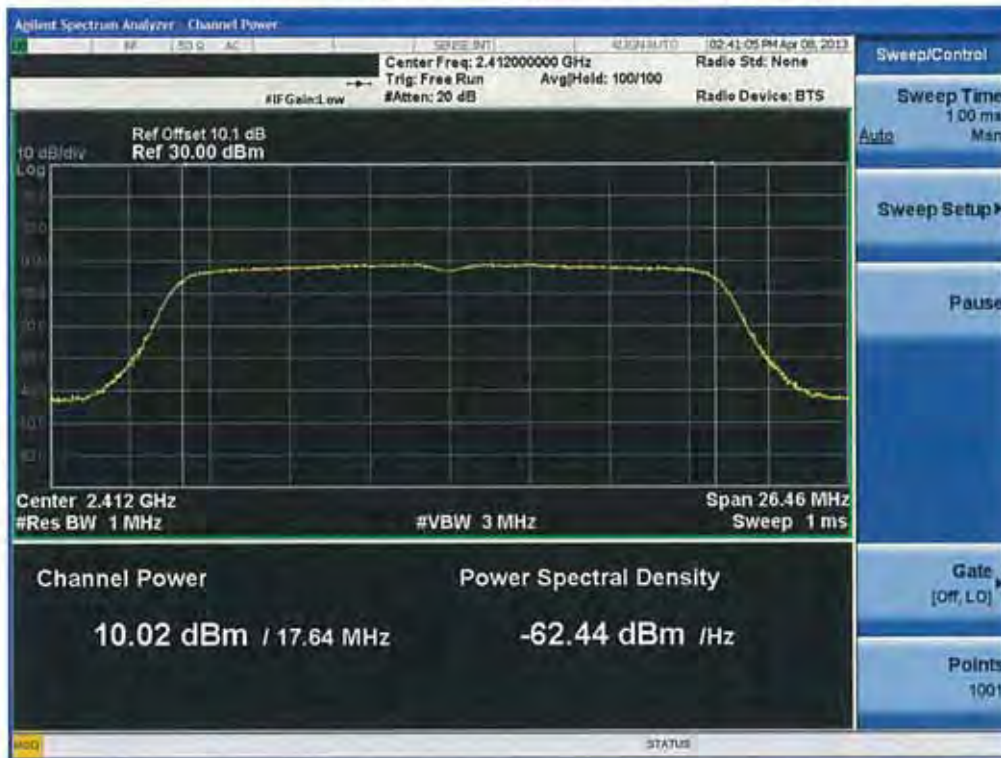

Conducted Output Power (802.11n-CH 1) 19.5Mbps

Conducted Output Power (802.11n-CH 1) 26Mbps

FCC PT.15.247 TEST REPORT	FCC CERTIFICATION REPORT		www.hct.co.kr
Test Report No. HCTR1304FR25-2	Date of Issue: May 06, 2013	EUT Type: Cellular/PCS GSM/GPRS and Cellular WCDMA/HSDPA/HSUPA Phone with Bluetooth, WLAN, NFC(Felica), A-GPS, Wireless Charger, Wi-Fi Direct	FCC ID: ZNFL05E

Conducted Output Power (802.11n-CH 1) 39Mbps

Conducted Output Power (802.11n-CH 1) 52Mbps

FCC PT.15.247 TEST REPORT	FCC CERTIFICATION REPORT		www.hct.co.kr
Test Report No. HCTR1304FR25-2	Date of Issue: May 06, 2013	EUT Type: Cellular/PCS GSM/GPRS and Cellular WCDMA/HSDPA/HSUPA Phone with Bluetooth, WLAN, NFC(Felica), A-GPS, Wireless Charger, Wi-Fi Direct	FCC ID: ZNFL05E