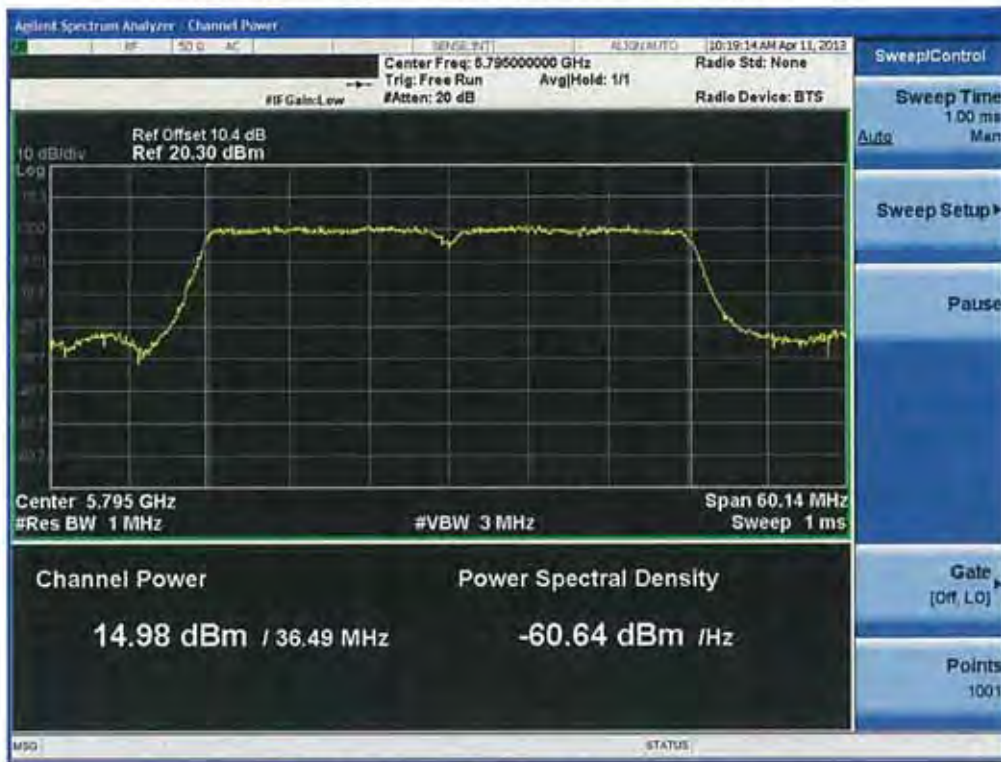

Conducted Output Power (802.11n-CH 151) 40.5 Mbps

Conducted Output Power (802.11n-CH 151) 54 Mbps

Conducted Output Power (802.11n-CH 151) 81 Mbps

Conducted Output Power (802.11n-CH 151) 108 Mbps

Conducted Output Power (802.11n-CH 151) 121.5 Mbps

Conducted Output Power (802.11n-CH 151) 135 Mbps

Conducted Output Power (802.11n-CH 159) 13.5 Mbps

Conducted Output Power (802.11n-CH 159) 27 Mbps

Conducted Output Power (802.11n-CH 159) 40.5 Mbps

Conducted Output Power (802.11n-CH 159) 54 Mbps

Conducted Output Power (802.11n-CH 159) 81 Mbps

Conducted Output Power (802.11n-CH 159) 108 Mbps

Conducted Output Power (802.11n-CH 159) 121.5 Mbps

Conducted Output Power (802.11n-CH 159) 135 Mbps

RESULT PLOTS-Average