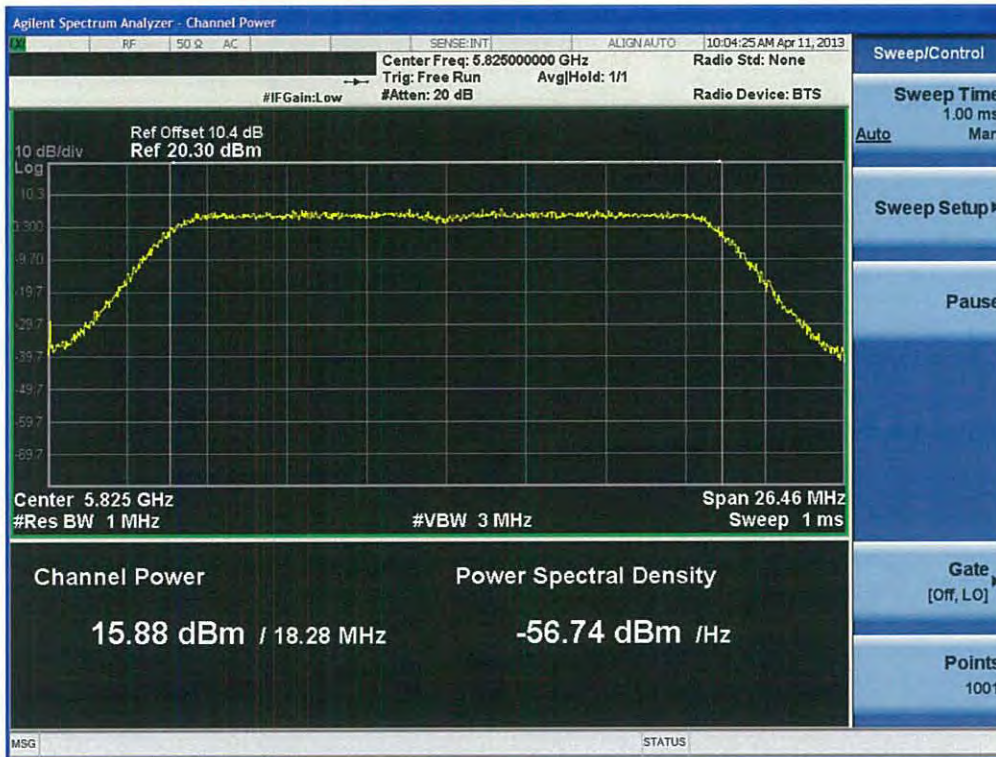

Conducted Output Power (802.11n-CH 157) 58.5 Mbps

Conducted Output Power (802.11n-CH 157) 65 Mbps

Conducted Output Power (802.11n-CH 165) 6.5 Mbps

Conducted Output Power (802.11n-CH 165) 13 Mbps

FCC PT.15.247 TEST REPORT	FCC CERTIFICATION REPORT		www.hct.co.kr
Test Report No. HCTR1304FR25-2	Date of Issue: May 06, 2013	EUT Type: Cellular/PCS GSM/GPRS and Cellular WCDMA/HSDPA/HSUPA Phone with Bluetooth, WLAN, NFC(Felica), A-GPS, Wireless Charger, Wi-Fi Direct	FCC ID: ZNFL05E

Conducted Output Power (802.11n-CH 165) 19.5 Mbps

Conducted Output Power (802.11n-CH 165) 26 Mbps

FCC PT.15.247 TEST REPORT	FCC CERTIFICATION REPORT		www.hct.co.kr
Test Report No. HCTR1304FR25-2	Date of Issue: May 06, 2013	EUT Type: Cellular/PCS GSM/GPRS and Cellular WCDMA/HSDPA/HSUPA Phone with Bluetooth, WLAN, NFC(Felica), A-GPS, Wireless Charger, Wi-Fi Direct	FCC ID: ZNFL05E

Conducted Output Power (802.11n-CH 165) 39 Mbps

Conducted Output Power (802.11n-CH 165) 52 Mbps

Conducted Output Power (802.11n-CH 165) 58.5 Mbps

Conducted Output Power (802.11n-CH 165) 65 Mbps

40 MHz BW

(5755 MHz ~5795 MHz)

Conducted Output Power (802.11n-CH 151) 13.5 Mbps

Conducted Output Power (802.11n-CH 151) 27 Mbps

FCC PT.15.247 TEST REPORT	FCC CERTIFICATION REPORT		www.hct.co.kr
Test Report No. HCTR1304FR25-2	Date of Issue: May 06, 2013	EUT Type: Cellular/PCS GSM/GPRS and Cellular WCDMA/HSDPA/HSUPA Phone with Bluetooth, WLAN, NFC(Felica), A-GPS, Wireless Charger, Wi-Fi Direct	FCC ID: ZNFL05E