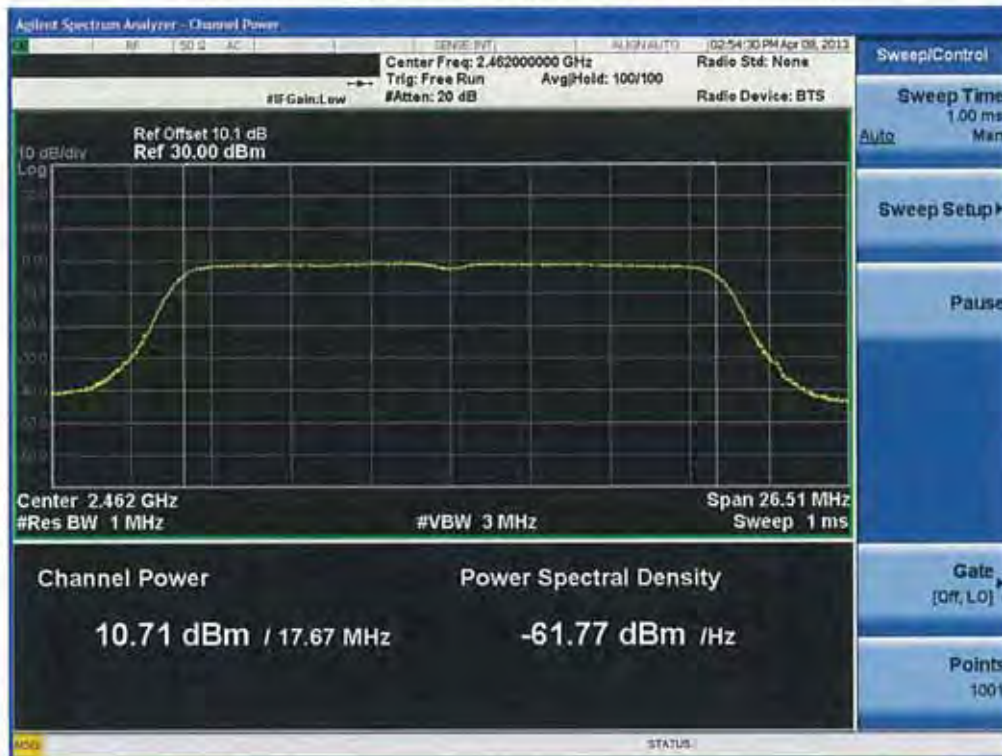

Conducted Output Power (802.11n-CH 6) 26Mbps

Conducted Output Power (802.11n-CH 6) 39Mbps

Conducted Output Power (802.11n-CH 6) 52Mbps

Conducted Output Power (802.11n-CH 6) 58.5Mbps

Conducted Output Power (802.11n-CH 6) 65Mbps

Conducted Output Power (802.11n-CH 11) 6.5Mbps

Conducted Output Power (802.11n-CH 11) 13Mbps

Conducted Output Power (802.11n-CH 11) 19.5Mbps

Conducted Output Power (802.11n-CH 11) 26Mbps

Conducted Output Power (802.11n-CH 11) 39Mbps

Conducted Output Power (802.11n-CH 11) 52Mbps

Conducted Output Power (802.11n-CH 11) 58.5Mbps

Conducted Output Power (802.11n-CH 11) 65Mbps

(5745 MHz ~5825 MHz)

Conducted Output Power (802.11a-CH 149) 6 Mbps