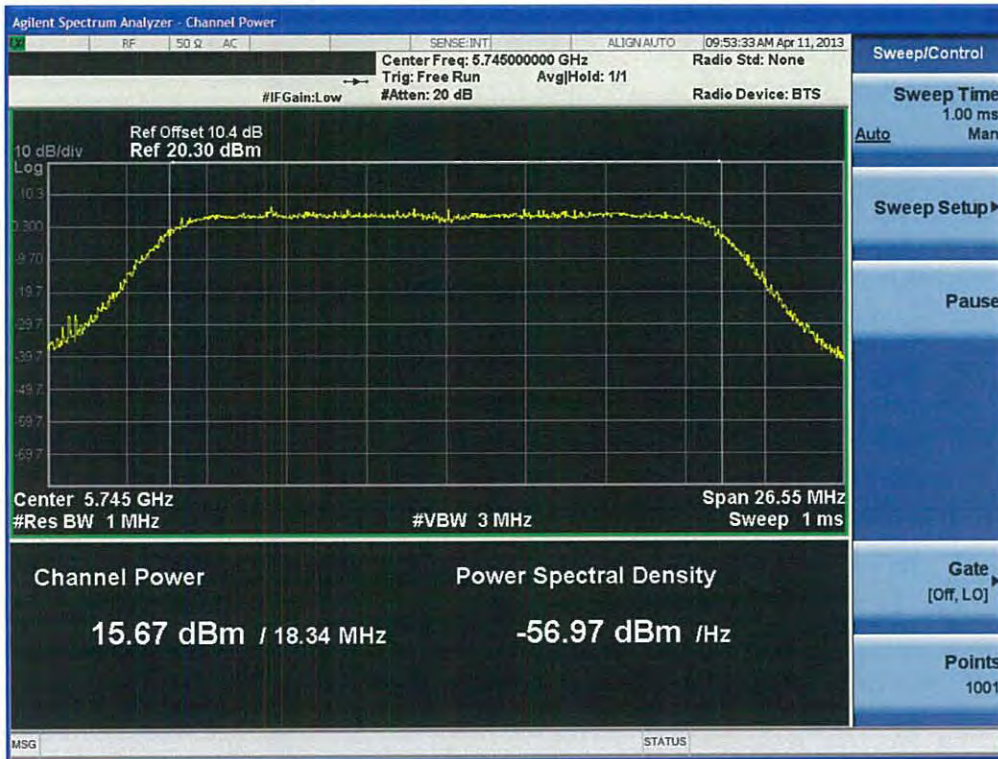

20 MHz BW

(5745 MHz ~5825 MHz)

Conducted Output Power (802.11n-CH 149) 6.5 Mbps

Conducted Output Power (802.11n-CH 149) 13 Mbps

FCC PT.15.247 TEST REPORT	FCC CERTIFICATION REPORT		www.hct.co.kr
Test Report No. HCTR1304FR25-2	Date of Issue: May 06, 2013	EUT Type: Cellular/PCS GSM/GPRS and Cellular WCDMA/HSDPA/HSUPA Phone with Bluetooth, WLAN, NFC(Felica), A-GPS, Wireless Charger, Wi-Fi Direct	FCC ID: ZNFL05E

Conducted Output Power (802.11n-CH 149) 19.5 Mbps

Conducted Output Power (802.11n-CH 149) 26 Mbps

Conducted Output Power (802.11n-CH 149) 39 Mbps

Conducted Output Power (802.11n-CH 149) 52 Mbps

FCC PT.15.247 TEST REPORT	FCC CERTIFICATION REPORT		www.hct.co.kr
Test Report No. HCTR1304FR25-2	Date of Issue: May 06, 2013	EUT Type: Cellular/PCS GSM/GPRS and Cellular WCDMA/HSDPA/HSUPA Phone with Bluetooth, WLAN, NFC(Felica), A-GPS, Wireless Charger, Wi-Fi Direct	FCC ID: ZNFL05E

Conducted Output Power (802.11n-CH 149) 58.5 Mbps

Conducted Output Power (802.11n-CH 149) 65 Mbps

FCC PT.15.247 TEST REPORT	FCC CERTIFICATION REPORT		www.hct.co.kr
Test Report No. HCTR1304FR25-2	Date of Issue: May 06, 2013	EUT Type: Cellular/PCS GSM/GPRS and Cellular WCDMA/HSDPA/HSUPA Phone with Bluetooth, WLAN, NFC(Felica), A-GPS, Wireless Charger, Wi-Fi Direct	FCC ID: ZNFL05E