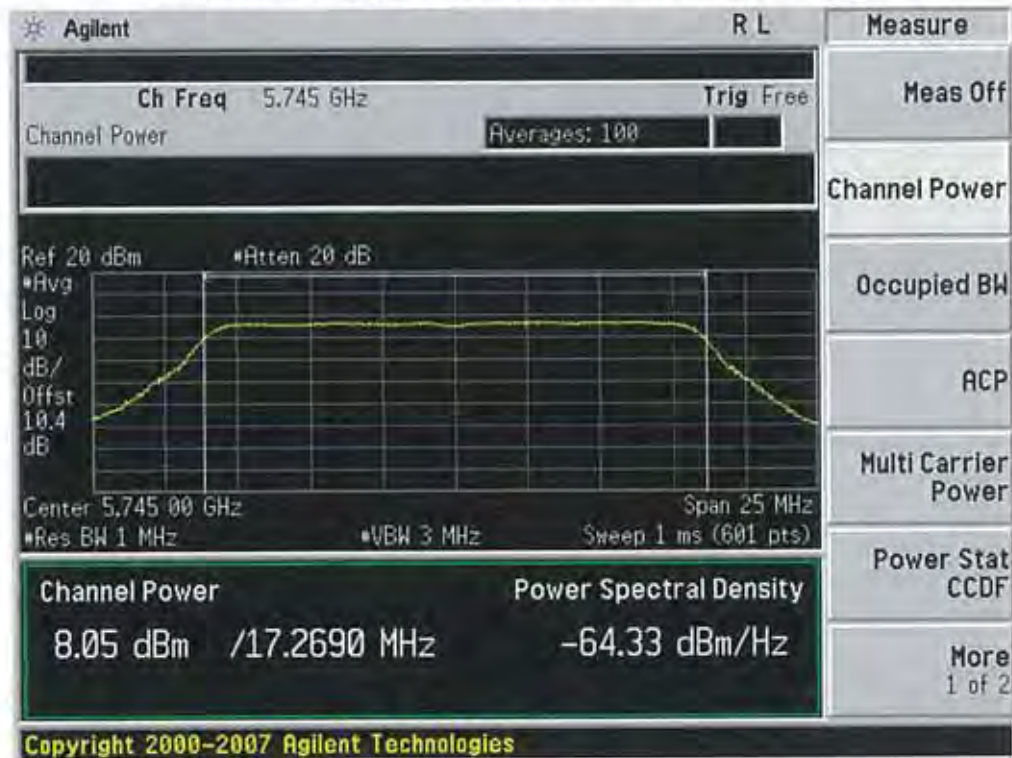

Conducted Output Power (802.11a-CH 149) 18 Mbps