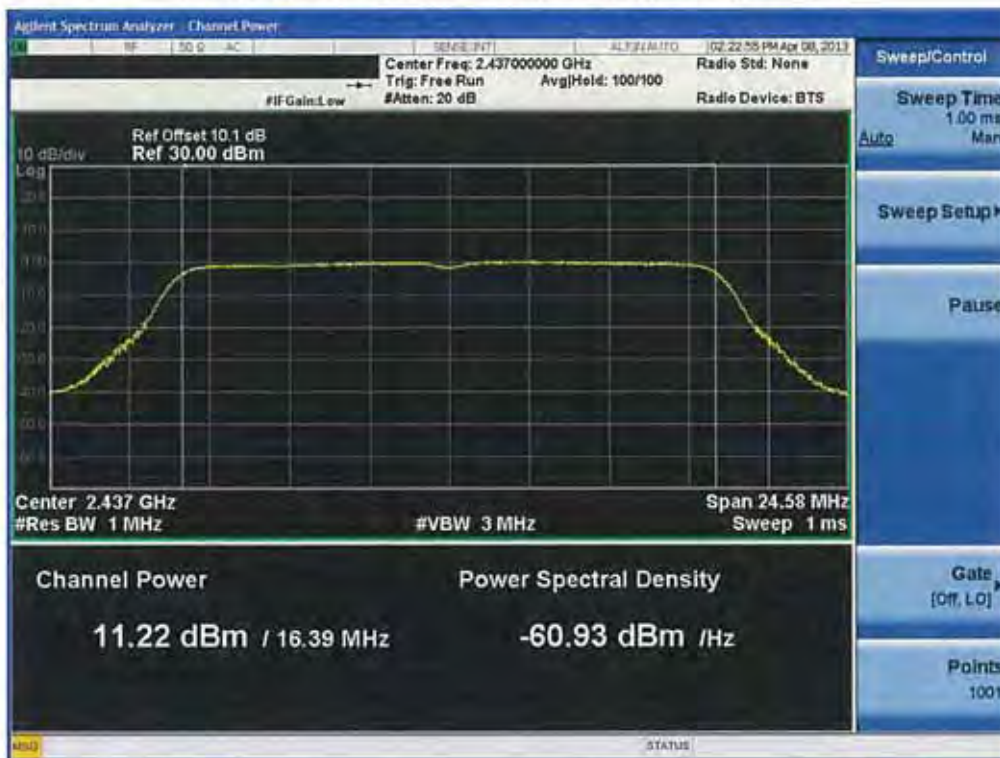

Conducted Output Power (802.11g-CH 1) 48Mbps

Conducted Output Power (802.11g-CH 1) 54Mbps

Conducted Output Power (802.11g-CH 6) 6Mbps

Conducted Output Power (802.11g-CH 6) 9Mbps

Conducted Output Power (802.11g-CH 6) 12Mbps

Conducted Output Power (802.11g-CH 6) 18Mbps

Conducted Output Power (802.11g-CH 6) 24Mbps

Conducted Output Power (802.11g-CH 6) 36Mbps

Conducted Output Power (802.11g-CH 6) 48Mbps

Conducted Output Power (802.11g-CH 6) 54Mbps