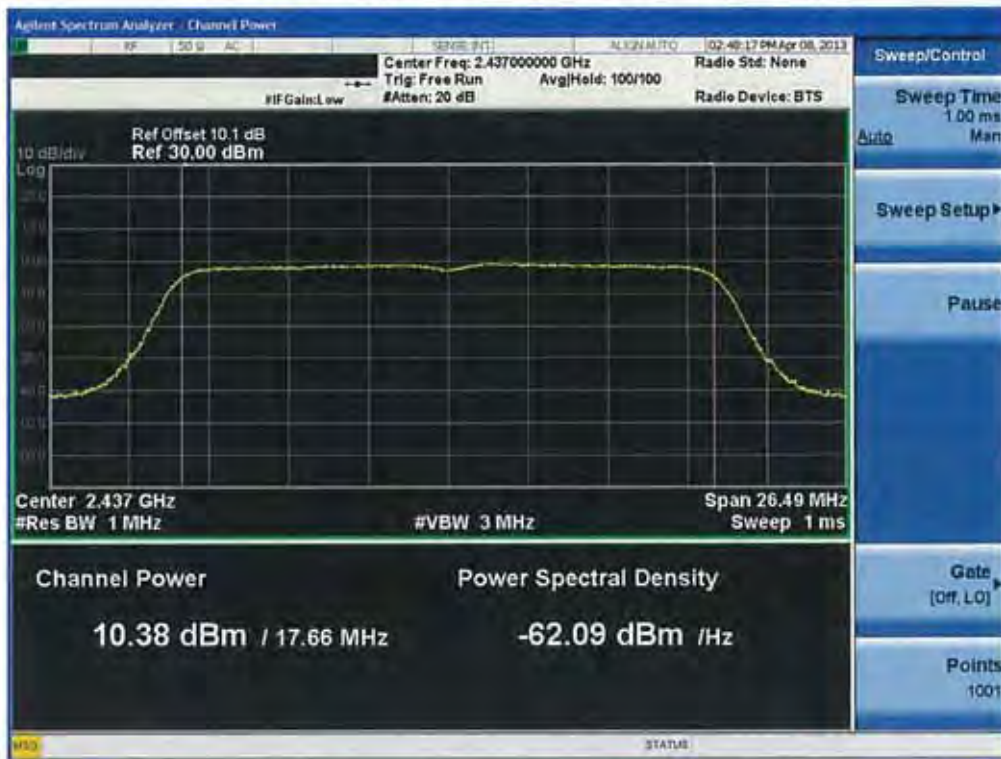

Conducted Output Power (802.11n-CH 1) 58.5Mbps

Conducted Output Power (802.11n-CH 1) 65Mbps

Conducted Output Power (802.11n-CH 6) 6.5Mbps

Conducted Output Power (802.11n-CH 6) 13Mbps

Conducted Output Power (802.11n-CH 6) 19.5Mbps

Conducted Output Power (802.11n-CH 6) 26Mbps

Conducted Output Power (802.11n-CH 6) 39Mbps

Conducted Output Power (802.11n-CH 6) 52Mbps

Conducted Output Power (802.11n-CH 6) 58.5Mbps

Conducted Output Power (802.11n-CH 6) 65Mbps