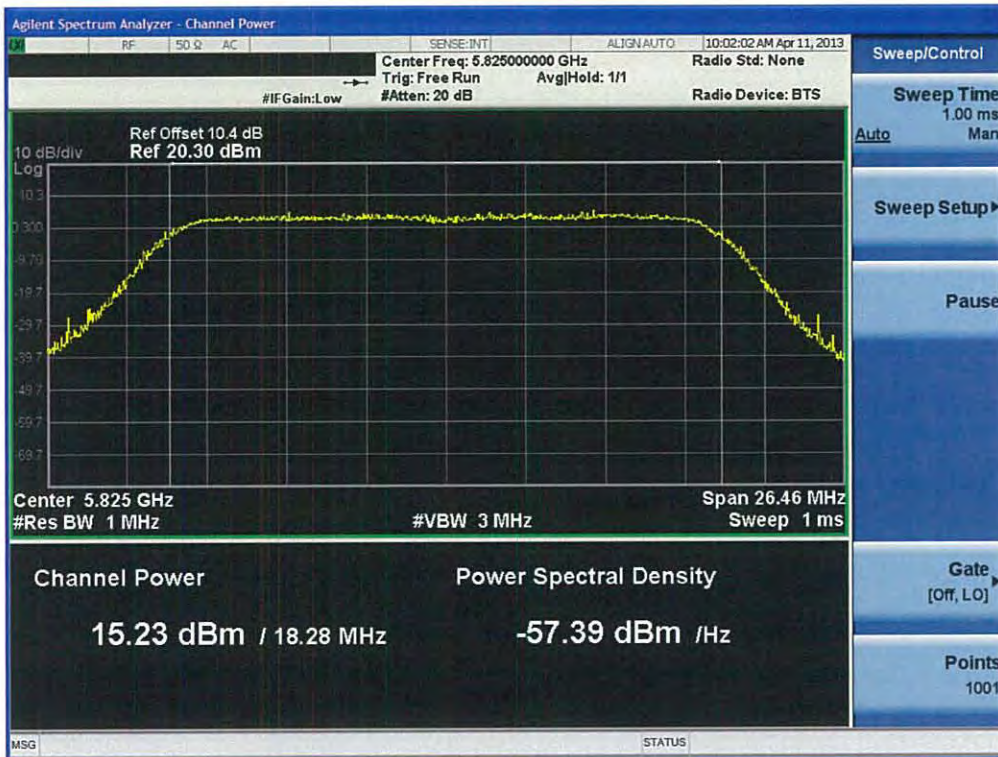

Conducted Output Power (802.11n-CH 157) 52 Mbps

FCC PT.15.247 TEST REPORT	FCC CERTIFICATION REPORT		www.hct.co.kr
Test Report No. HCTR1304FR25-2	Date of Issue: May 06, 2013	EUT Type: Cellular/PCS GSM/GPRS and Cellular WCDMA/HSDPA/HSUPA Phone with Bluetooth, WLAN, NFC(Felica), A-GPS, Wireless Charger, Wi-Fi Direct	FCC ID: ZNFL05E

Conducted Output Power (802.11n-CH 157) 58.5 Mbps

Conducted Output Power (802.11n-CH 157) 65 Mbps

Conducted Output Power (802.11n-CH 165) 6.5 Mbps

Conducted Output Power (802.11n-CH 165) 13 Mbps

FCC PT.15.247 TEST REPORT	FCC CERTIFICATION REPORT		www.hct.co.kr
Test Report No. HCTR1304FR25-2	Date of Issue: May 06, 2013	EUT Type: Cellular/PCS GSM/GPRS and Cellular WCDMA/HSDPA/HSUPA Phone with Bluetooth, WLAN, NFC(Felica), A-GPS, Wireless Charger, Wi-Fi Direct	FCC ID: ZNFL05E

Conducted Output Power (802.11n-CH 165) 19.5 Mbps

Conducted Output Power (802.11n-CH 165) 26 Mbps

FCC PT.15.247 TEST REPORT	FCC CERTIFICATION REPORT		www.hct.co.kr
Test Report No. HCTR1304FR25-2	Date of Issue: May 06, 2013	EUT Type: Cellular/PCS GSM/GPRS and Cellular WCDMA/HSDPA/HSUPA Phone with Bluetooth, WLAN, NFC(Felica), A-GPS, Wireless Charger, Wi-Fi Direct	FCC ID: ZNFL05E