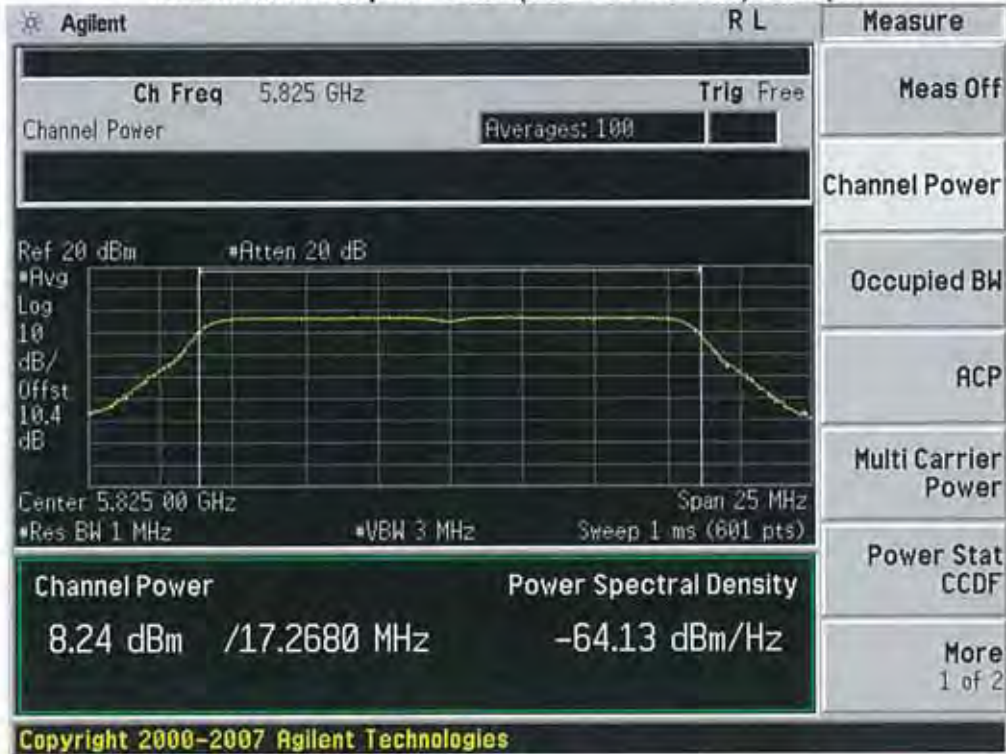

Conducted Output Power (802.11a-CH 165) 6 Mbps