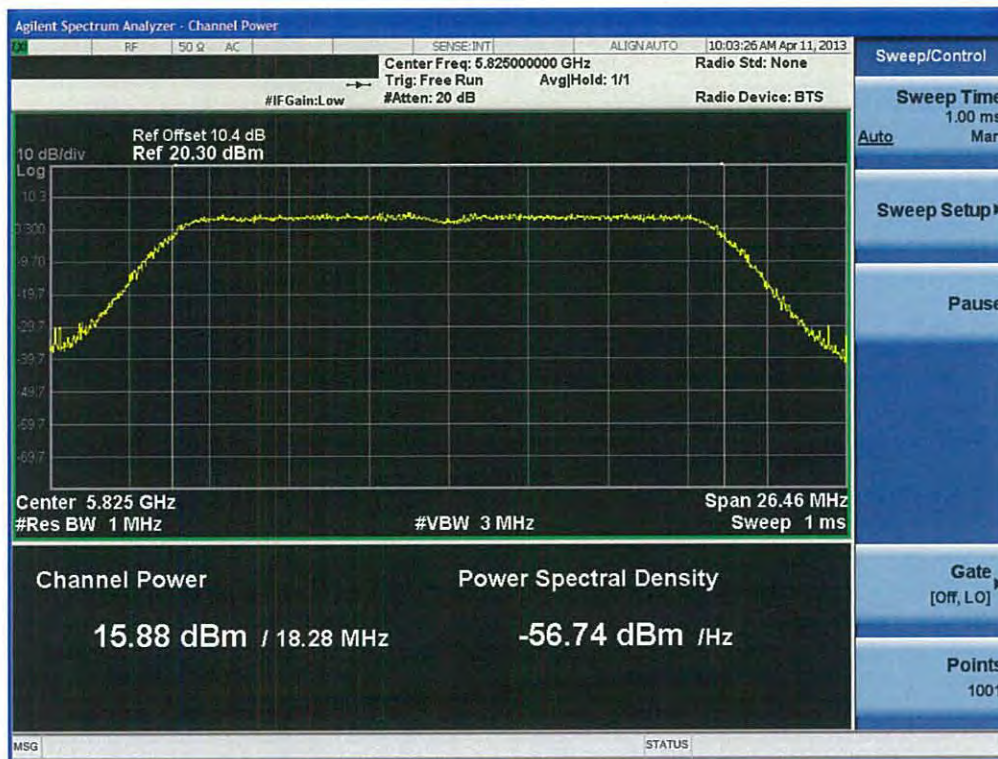

Conducted Output Power (802.11n-CH 157) 58.5 Mbps

Conducted Output Power (802.11n-CH 157) 65 Mbps

Conducted Output Power (802.11n-CH 165) 6.5 Mbps

Conducted Output Power (802.11n-CH 165) 13 Mbps

FCC PT.15.247 TEST REPORT	FCC CERTIFICATION REPORT		www.hct.co.kr
Test Report No. HCTR1304FR25-2	Date of Issue: May 06, 2013	EUT Type: Cellular/PCS GSM/GPRS and Cellular WCDMA/HSDPA/HSUPA Phone with Bluetooth, WLAN, NFC(Felica), A-GPS, Wireless Charger, Wi-Fi Direct	FCC ID: ZNFL05E

Conducted Output Power (802.11n-CH 165) 19.5 Mbps

Conducted Output Power (802.11n-CH 165) 26 Mbps

FCC PT.15.247 TEST REPORT	FCC CERTIFICATION REPORT		www.hct.co.kr
Test Report No. HCTR1304FR25-2	Date of Issue: May 06, 2013	EUT Type: Cellular/PCS GSM/GPRS and Cellular WCDMA/HSDPA/HSUPA Phone with Bluetooth, WLAN, NFC(Felica), A-GPS, Wireless Charger, Wi-Fi Direct	FCC ID: ZNFL05E

Conducted Output Power (802.11n-CH 165) 39 Mbps

Conducted Output Power (802.11n-CH 165) 52 Mbps

Conducted Output Power (802.11n-CH 165) 58.5 Mbps

Conducted Output Power (802.11n-CH 165) 65 Mbps

40 MHz BW

(5755 MHz ~5795 MHz)