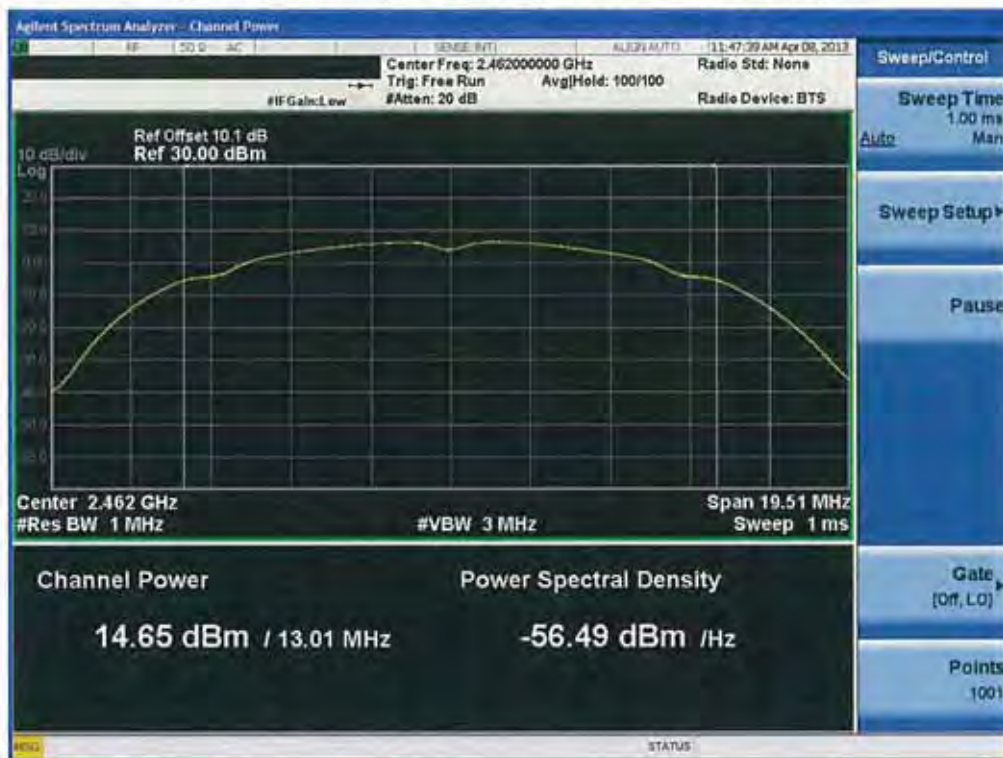

Conducted Output Power (802.11b-CH 6) 2Mbps

Conducted Output Power (802.11b-CH 6) 5.5Mbps

Conducted Output Power (802.11b-CH 6) 11Mbps

Conducted Output Power (802.11b-CH 11) 1Mbps

Conducted Output Power (802.11b-CH 11) 2Mbps