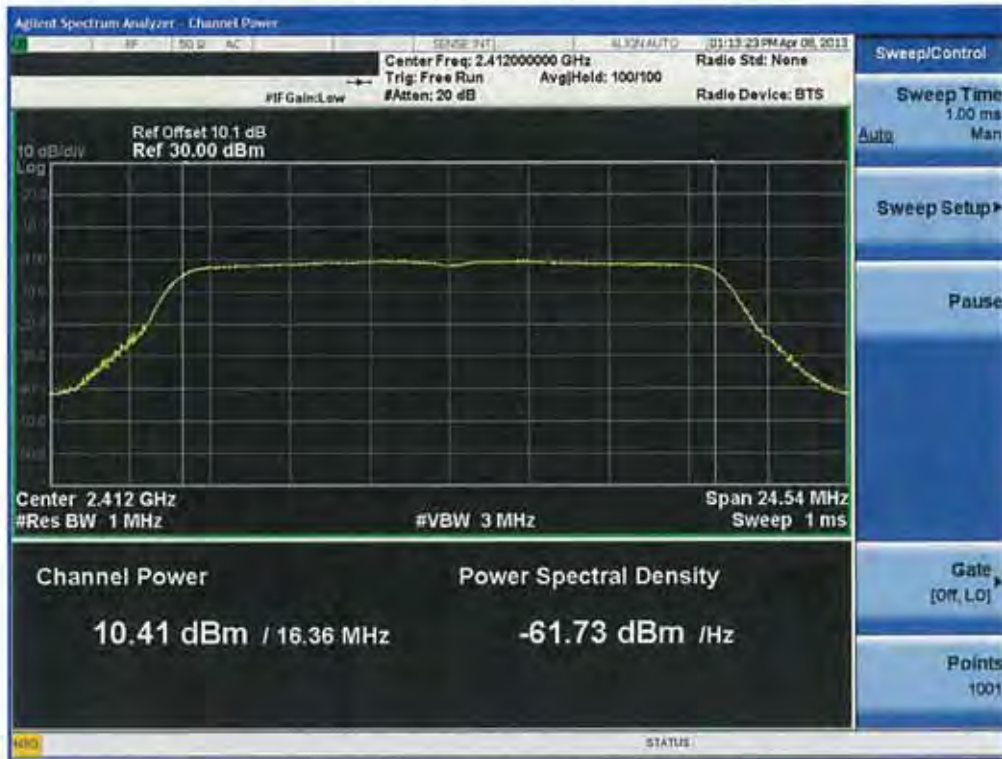

Conducted Output Power (802.11b-CH 11) 5.5Mbps

Conducted Output Power (802.11b-CH 11) 11Mbps

Conducted Output Power (802.11g-CH 1) 6Mbps

Conducted Output Power (802.11g-CH 1) 9Mbps

Conducted Output Power (802.11g-CH 1) 12Mbps

Conducted Output Power (802.11g-CH 1) 18Mbps

Conducted Output Power (802.11g-CH 1) 24Mbps

Conducted Output Power (802.11g-CH 1) 36Mbps

Conducted Output Power (802.11g-CH 1) 48Mbps

Conducted Output Power (802.11g-CH 1) 54Mbps