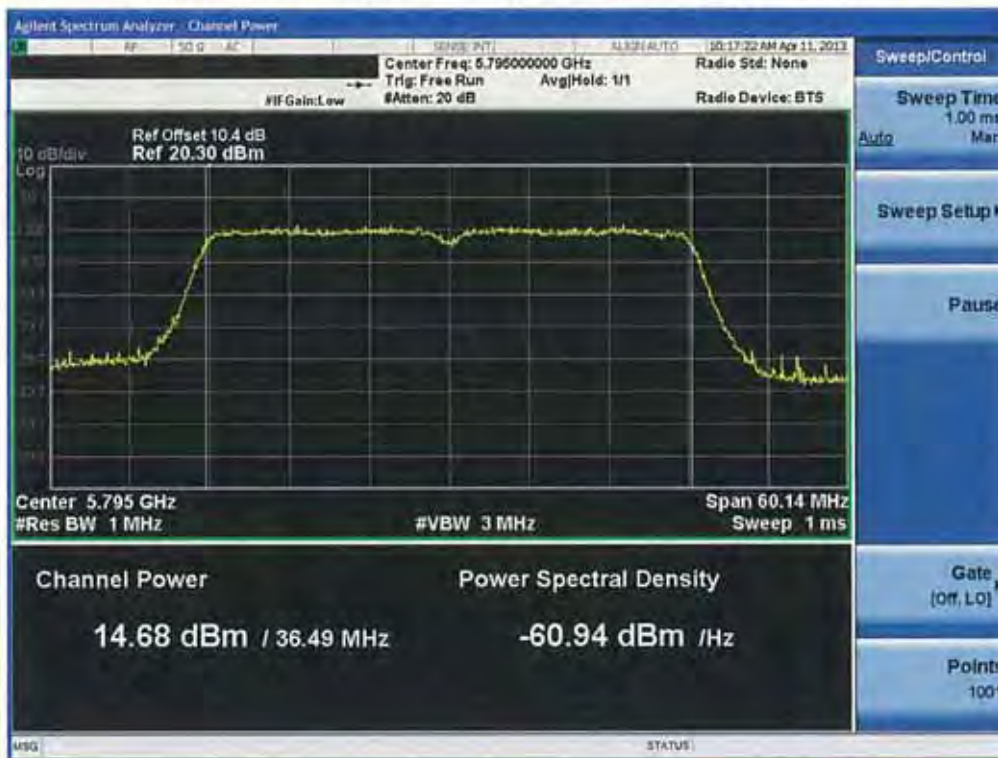

Conducted Output Power (802.11n-CH 151) 40.5 Mbps

Conducted Output Power (802.11n-CH 151) 54 Mbps

Conducted Output Power (802.11n-CH 151) 81 Mbps

Conducted Output Power (802.11n-CH 151) 108 Mbps

Conducted Output Power (802.11n-CH 151) 121.5 Mbps

Conducted Output Power (802.11n-CH 151) 135 Mbps

Conducted Output Power (802.11n-CH 159) 13.5 Mbps

Conducted Output Power (802.11n-CH 159) 27 Mbps

Conducted Output Power (802.11n-CH 159) 40.5 Mbps

Conducted Output Power (802.11n-CH 159) 54 Mbps