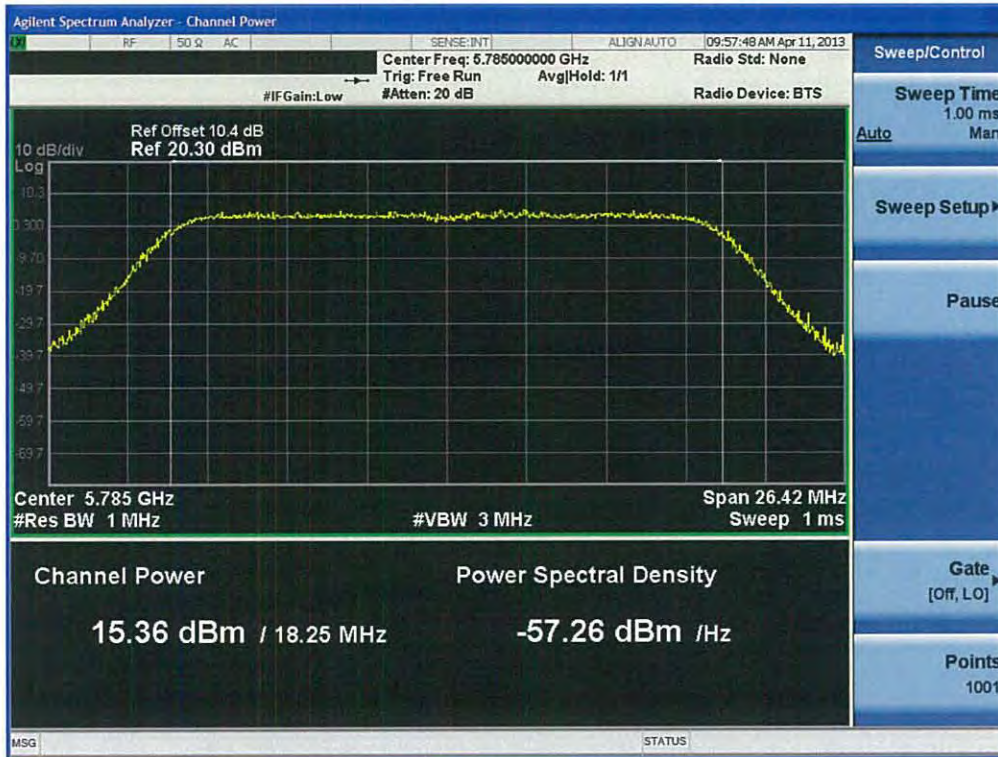

Conducted Output Power (802.11n-CH 149) 19.5 Mbps

Conducted Output Power (802.11n-CH 149) 26 Mbps

Conducted Output Power (802.11n-CH 149) 39 Mbps

Conducted Output Power (802.11n-CH 149) 52 Mbps

FCC PT.15.247 TEST REPORT	FCC CERTIFICATION REPORT		www.hct.co.kr
Test Report No. HCTR1304FR25-2	Date of Issue: May 06, 2013	EUT Type: Cellular/PCS GSM/GPRS and Cellular WCDMA/HSDPA/HSUPA Phone with Bluetooth, WLAN, NFC(Felica), A-GPS, Wireless Charger, Wi-Fi Direct	FCC ID: ZNFL05E

Conducted Output Power (802.11n-CH 149) 58.5 Mbps

Conducted Output Power (802.11n-CH 149) 65 Mbps

FCC PT.15.247 TEST REPORT	FCC CERTIFICATION REPORT		www.hct.co.kr
Test Report No. HCTR1304FR25-2	Date of Issue: May 06, 2013	EUT Type: Cellular/PCS GSM/GPRS and Cellular WCDMA/HSDPA/HSUPA Phone with Bluetooth, WLAN, NFC(Felica), A-GPS, Wireless Charger, Wi-Fi Direct	FCC ID: ZNFL05E

Conducted Output Power (802.11n-CH 157) 6.5 Mbps

Conducted Output Power (802.11n-CH 157) 13 Mbps

Conducted Output Power (802.11n-CH 157) 19.5 Mbps

Conducted Output Power (802.11n-CH 157) 26 Mbps

Conducted Output Power (802.11n-CH 157) 39 Mbps

Conducted Output Power (802.11n-CH 157) 52 Mbps

FCC PT.15.247 TEST REPORT	FCC CERTIFICATION REPORT		www.hct.co.kr
Test Report No. HCTR1304FR25-2	Date of Issue: May 06, 2013	EUT Type: Cellular/PCS GSM/GPRS and Cellular WCDMA/HSDPA/HSUPA Phone with Bluetooth, WLAN, NFC(Felica), A-GPS, Wireless Charger, Wi-Fi Direct	FCC ID: ZNFL05E