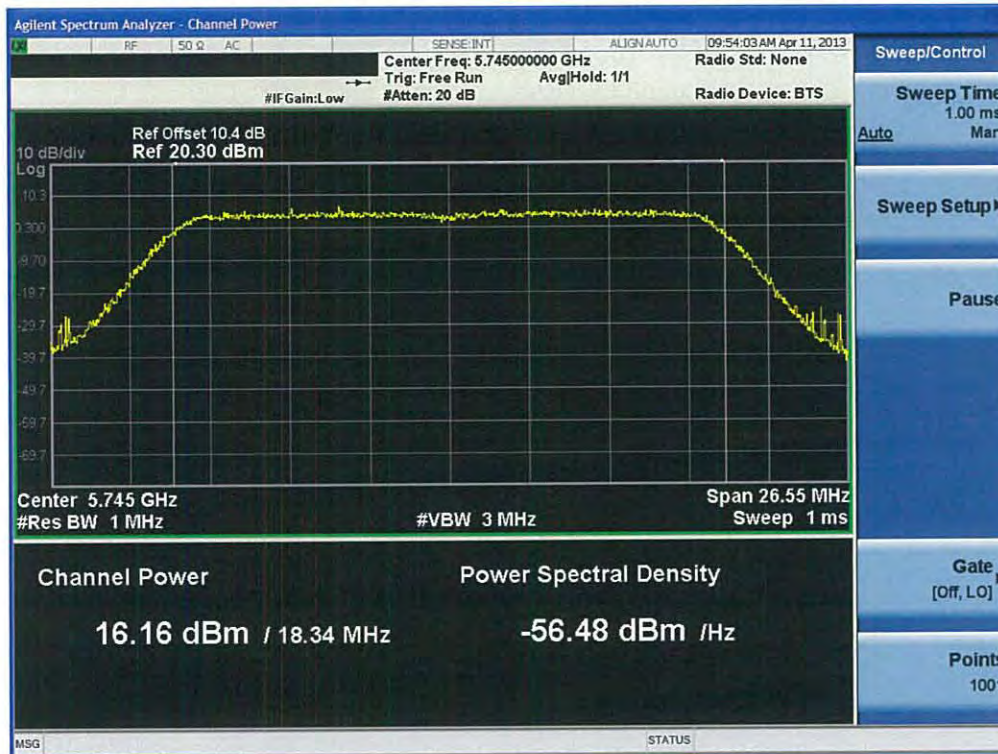

20 MHz BW

(5745 MHz ~5825 MHz)

Conducted Output Power (802.11n-CH 149) 6.5 Mbps

Conducted Output Power (802.11n-CH 149) 13 Mbps

FCC PT.15.247 TEST REPORT	FCC CERTIFICATION REPORT		www.hct.co.kr
Test Report No. HCTR1304FR25-2	Date of Issue: May 06, 2013	EUT Type: Cellular/PCS GSM/GPRS and Cellular WCDMA/HSDPA/HSUPA Phone with Bluetooth, WLAN, NFC(Felica), A-GPS, Wireless Charger, Wi-Fi Direct	FCC ID: ZNFL05E

Conducted Output Power (802.11n-CH 149) 19.5 Mbps

Conducted Output Power (802.11n-CH 149) 26 Mbps

Conducted Output Power (802.11n-CH 149) 39 Mbps

Conducted Output Power (802.11n-CH 149) 52 Mbps

FCC PT.15.247 TEST REPORT	FCC CERTIFICATION REPORT		www.hct.co.kr
Test Report No. HCTR1304FR25-2	Date of Issue: May 06, 2013	EUT Type: Cellular/PCS GSM/GPRS and Cellular WCDMA/HSDPA/HSUPA Phone with Bluetooth, WLAN, NFC(Felica), A-GPS, Wireless Charger, Wi-Fi Direct	FCC ID: ZNFL05E

Conducted Output Power (802.11n-CH 149) 58.5 Mbps

Conducted Output Power (802.11n-CH 149) 65 Mbps

FCC PT.15.247 TEST REPORT	FCC CERTIFICATION REPORT		www.hct.co.kr
Test Report No. HCTR1304FR25-2	Date of Issue: May 06, 2013	EUT Type: Cellular/PCS GSM/GPRS and Cellular WCDMA/HSDPA/HSUPA Phone with Bluetooth, WLAN, NFC(Felica), A-GPS, Wireless Charger, Wi-Fi Direct	FCC ID: ZNFL05E