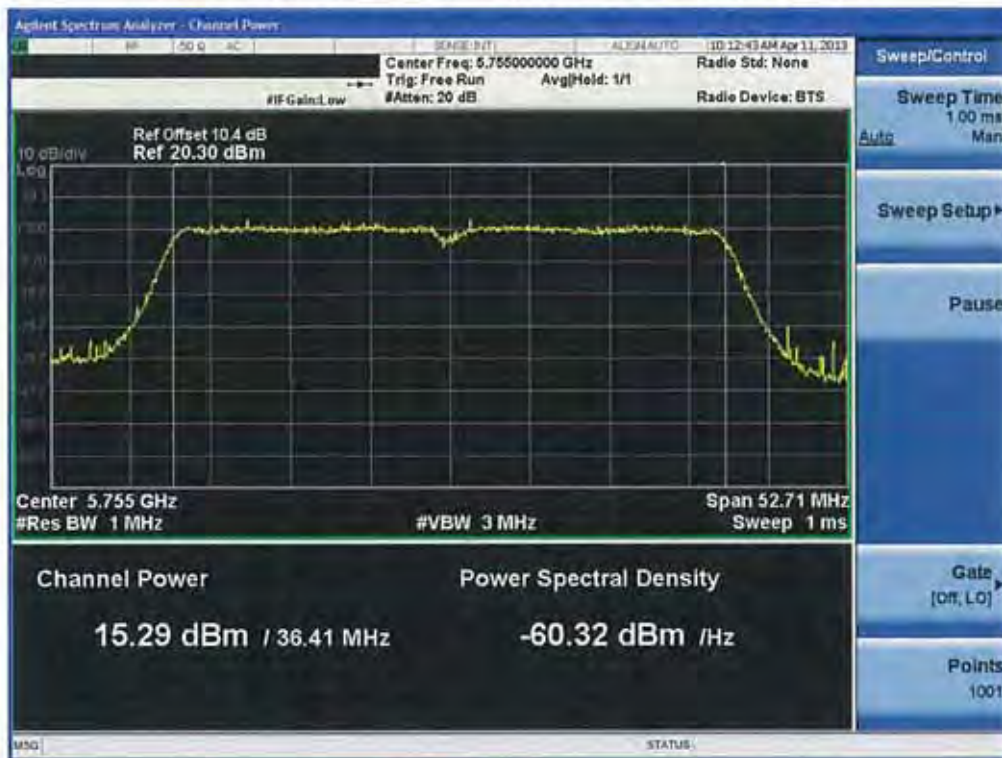

Conducted Output Power (802.11n-CH 151) 13.5 Mbps

Conducted Output Power (802.11n-CH 151) 27 Mbps

FCC PT.15.247 TEST REPORT	FCC CERTIFICATION REPORT		www.hct.co.kr
Test Report No. HCTR1304FR25-2	Date of Issue: May 06, 2013	EUT Type: Cellular/PCS GSM/GPRS and Cellular WCDMA/HSDPA/HSUPA Phone with Bluetooth, WLAN, NFC(Felica), A-GPS, Wireless Charger, Wi-Fi Direct	FCC ID: ZNFL05E

Conducted Output Power (802.11n-CH 151) 40.5 Mbps

Conducted Output Power (802.11n-CH 151) 54 Mbps

Conducted Output Power (802.11n-CH 151) 81 Mbps

Conducted Output Power (802.11n-CH 151) 108 Mbps

Conducted Output Power (802.11n-CH 151) 121.5 Mbps