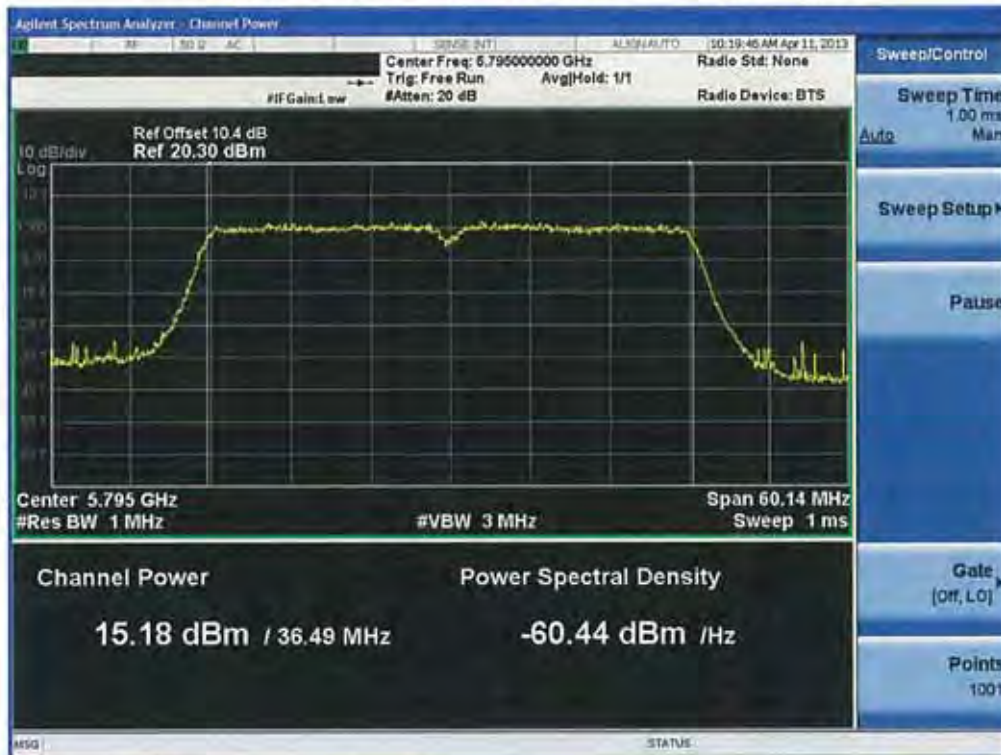

Conducted Output Power (802.11n-CH 151) 40.5 Mbps

Conducted Output Power (802.11n-CH 151) 54 Mbps

Conducted Output Power (802.11n-CH 151) 81 Mbps

Conducted Output Power (802.11n-CH 151) 108 Mbps

Conducted Output Power (802.11n-CH 151) 121.5 Mbps

Conducted Output Power (802.11n-CH 151) 135 Mbps

Conducted Output Power (802.11n-CH 159) 13.5 Mbps

Conducted Output Power (802.11n-CH 159) 27 Mbps

Conducted Output Power (802.11n-CH 159) 40.5 Mbps

Conducted Output Power (802.11n-CH 159) 54 Mbps

Conducted Output Power (802.11n-CH 159) 81 Mbps

Conducted Output Power (802.11n-CH 159) 108 Mbps

Conducted Output Power (802.11n-CH 159) 121.5 Mbps

Conducted Output Power (802.11n-CH 159) 135 Mbps

RESULT PLOTS-Average