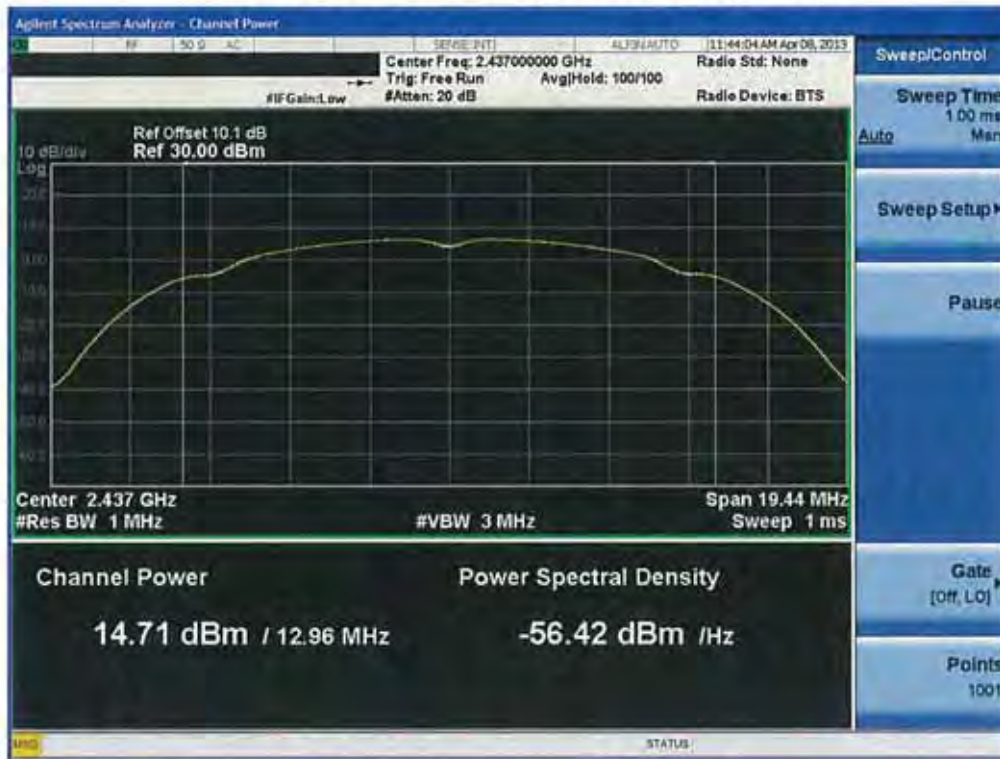

Conducted Output Power (802.11b-CH 1) 1Mbps

Conducted Output Power (802.11b-CH 1) 2Mbps

Conducted Output Power (802.11b-CH 1) 5.5Mbps

Conducted Output Power (802.11b-CH 1) 11Mbps

Conducted Output Power (802.11b-CH 6) 1Mbps