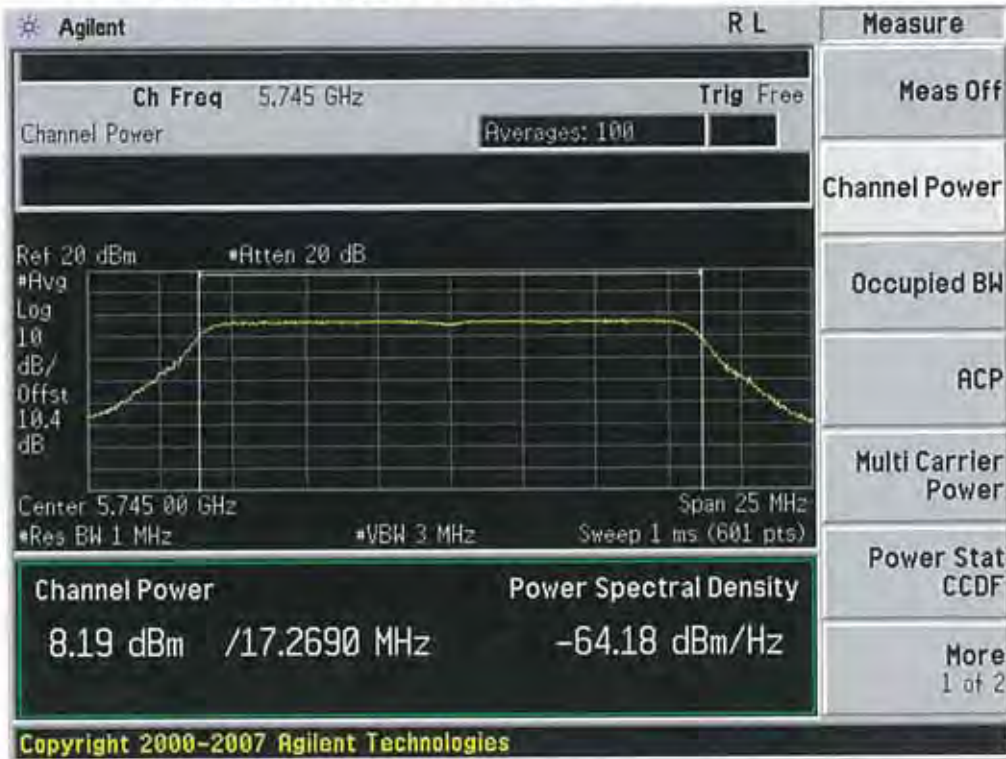

Conducted Output Power (802.11a-CH 149) 12 Mbps