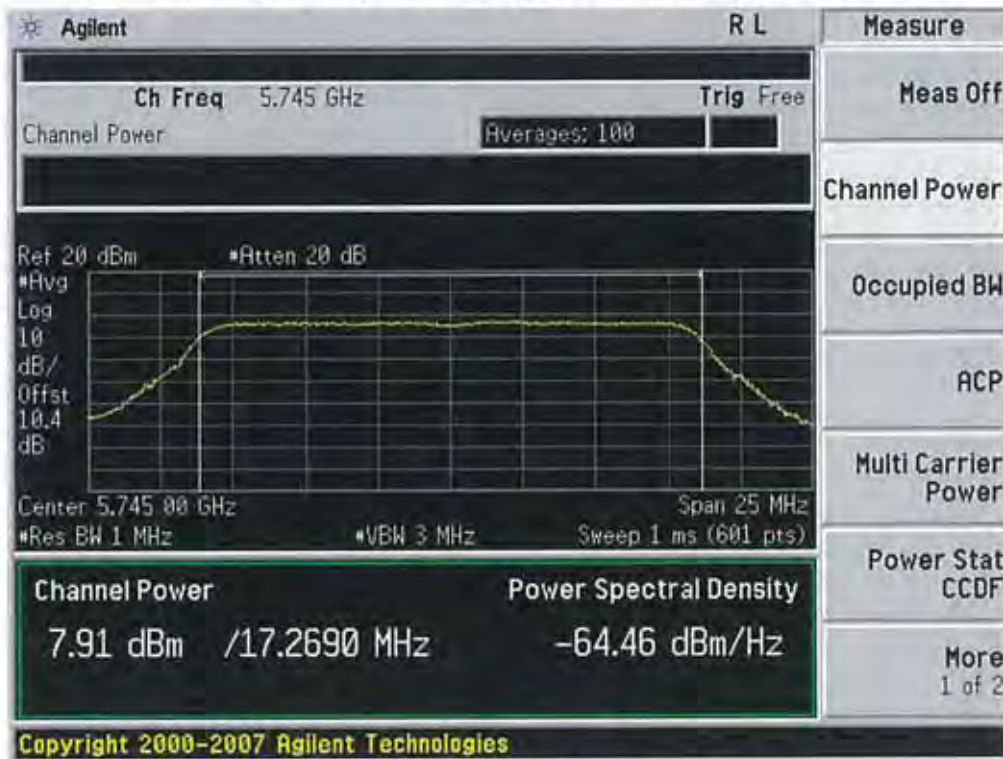

Conducted Output Power (802.11n-CH 149) 19.5 Mbps

Conducted Output Power (802.11n-CH 149) 26 Mbps

Conducted Output Power (802.11n-CH 149) 39 Mbps

Conducted Output Power (802.11n-CH 149) 52 Mbps

FCC PT.15.247 TEST REPORT	FCC CERTIFICATION REPORT		www.hct.co.kr
Test Report No. HCTR1304FR25-2	Date of Issue: May 06, 2013	EUT Type: Cellular/PCS GSM/GPRS and Cellular WCDMA/HSDPA/HSUPA Phone with Bluetooth, WLAN, NFC(Felica), A-GPS, Wireless Charger, Wi-Fi Direct	FCC ID: ZNFL05E

Conducted Output Power (802.11n-CH 149) 58.5 Mbps

Conducted Output Power (802.11n-CH 149) 65 Mbps

FCC PT.15.247 TEST REPORT	FCC CERTIFICATION REPORT		www.hct.co.kr
Test Report No. HCTR1304FR25-2	Date of Issue: May 06, 2013	EUT Type: Cellular/PCS GSM/GPRS and Cellular WCDMA/HSDPA/HSUPA Phone with Bluetooth, WLAN, NFC(Felica), A-GPS, Wireless Charger, Wi-Fi Direct	FCC ID: ZNFL05E

Conducted Output Power (802.11a-CH 149) 9 Mbps

Conducted Output Power (802.11a-CH 149) 12 Mbps

Conducted Output Power (802.11a-CH 149) 18 Mbps

Conducted Output Power (802.11a-CH 149) 24 Mbps

Conducted Output Power (802.11a-CH 149) 36 Mbps