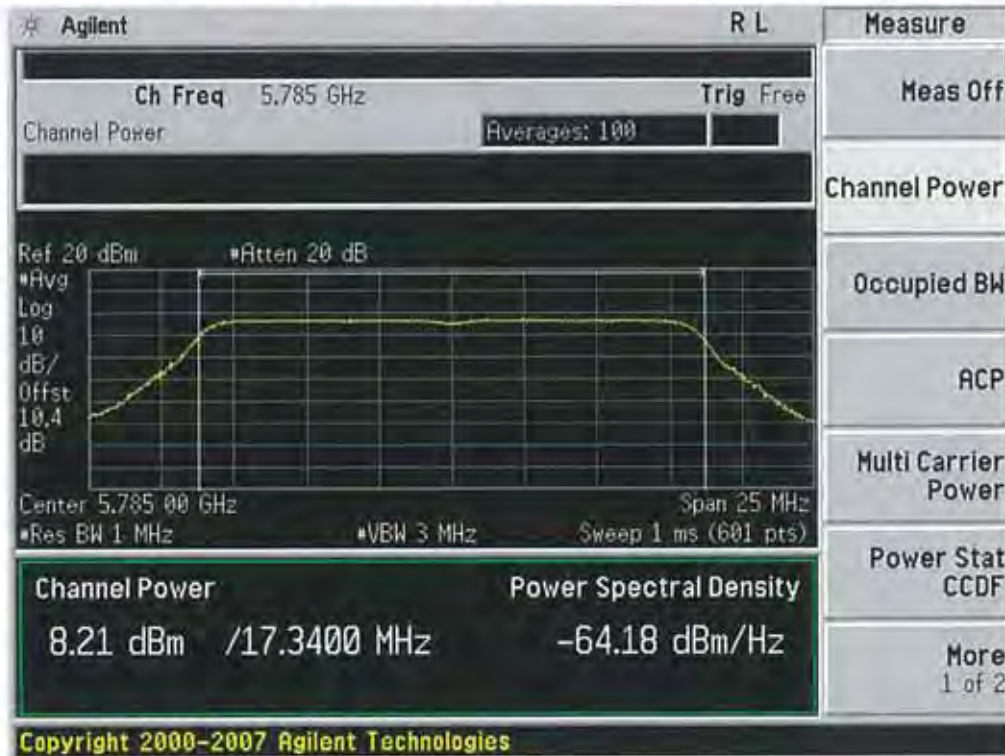

20 MHz BW

(5745 MHz ~5825 MHz)

Conducted Output Power (802.11n-CH 149) 6.5 Mbps

Conducted Output Power (802.11n-CH 149) 13 Mbps

FCC PT.15.247 TEST REPORT	FCC CERTIFICATION REPORT		www.hct.co.kr
Test Report No. HCTR1304FR25-2	Date of Issue: May 06, 2013	EUT Type: Cellular/PCS GSM/GPRS and Cellular WCDMA/HSDPA/HSUPA Phone with Bluetooth, WLAN, NFC(Felica), A-GPS, Wireless Charger, Wi-Fi Direct	FCC ID: ZNFL05E

Conducted Output Power (802.11n-CH 149) 19.5 Mbps

Conducted Output Power (802.11n-CH 149) 26 Mbps

Conducted Output Power (802.11n-CH 149) 39 Mbps

Conducted Output Power (802.11n-CH 149) 52 Mbps

FCC PT.15.247 TEST REPORT	FCC CERTIFICATION REPORT		www.hct.co.kr
Test Report No. HCTR1304FR25-2	Date of Issue: May 06, 2013	EUT Type: Cellular/PCS GSM/GPRS and Cellular WCDMA/HSDPA/HSUPA Phone with Bluetooth, WLAN, NFC(Felica), A-GPS, Wireless Charger, Wi-Fi Direct	FCC ID: ZNFL05E

Conducted Output Power (802.11n-CH 149) 58.5 Mbps

Conducted Output Power (802.11n-CH 149) 65 Mbps

FCC PT.15.247 TEST REPORT	FCC CERTIFICATION REPORT		www.hct.co.kr
Test Report No. HCTR1304FR25-2	Date of Issue: May 06, 2013	EUT Type: Cellular/PCS GSM/GPRS and Cellular WCDMA/HSDPA/HSUPA Phone with Bluetooth, WLAN, NFC(Felica), A-GPS, Wireless Charger, Wi-Fi Direct	FCC ID: ZNFL05E

Conducted Output Power (802.11a-CH 149) 48 Mbps

Conducted Output Power (802.11a-CH 149) 54 Mbps

Conducted Output Power (802.11a-CH 157) 6 Mbps

Conducted Output Power (802.11a-CH 157) 9 Mbps

Conducted Output Power (802.11a-CH 157) 12 Mbps