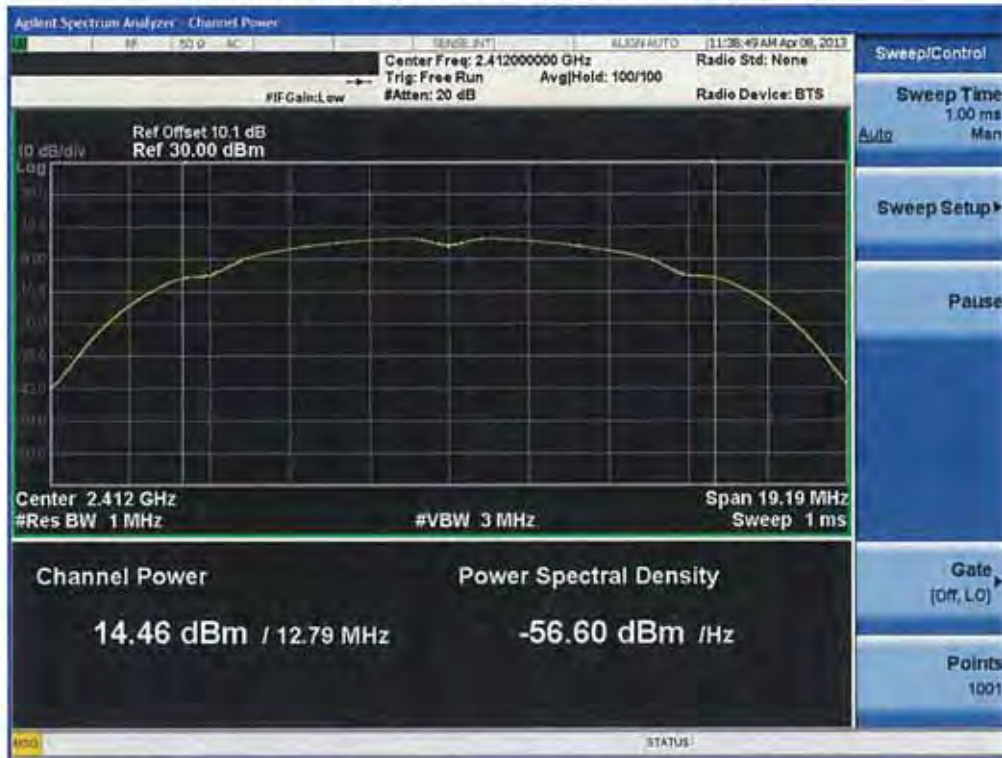

Conducted Output Power (802.11n-CH 159) 81 Mbps

Conducted Output Power (802.11n-CH 159) 108 Mbps

Conducted Output Power (802.11n-CH 159) 121.5 Mbps

Conducted Output Power (802.11n-CH 159) 135 Mbps

RESULT PLOTS-Average

Conducted Output Power (802.11b-CH 1) 1Mbps

Conducted Output Power (802.11b-CH 1) 2Mbps

Conducted Output Power (802.11b-CH 1) 5.5Mbps

Conducted Output Power (802.11b-CH 1) 11Mbps

Conducted Output Power (802.11b-CH 6) 1Mbps