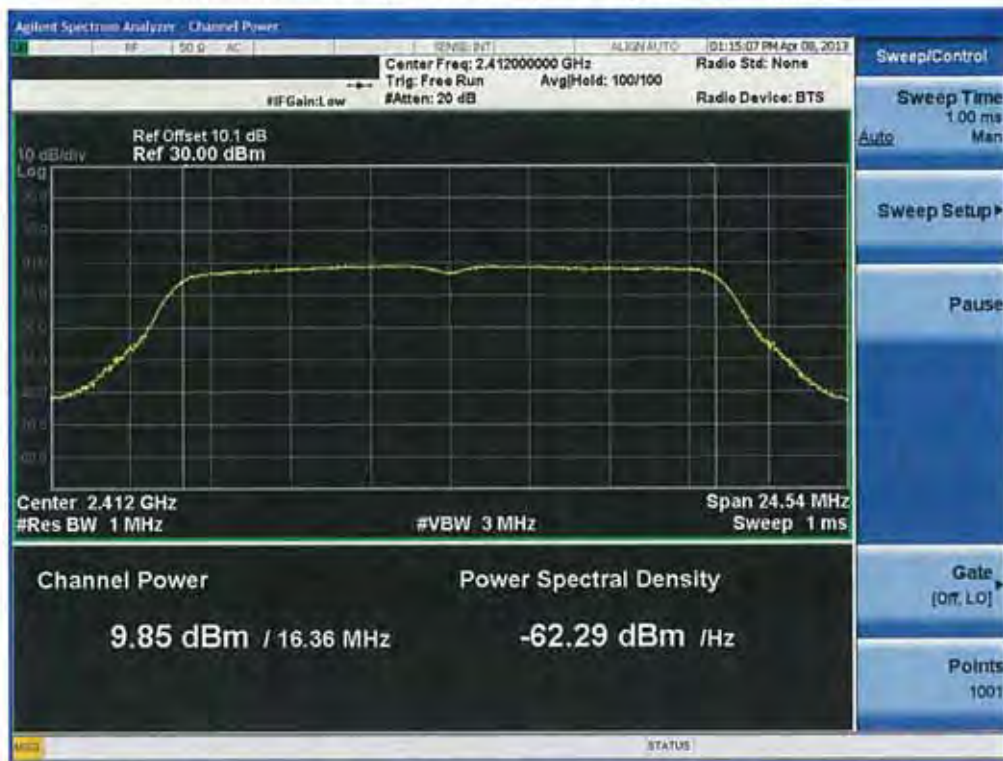

Conducted Output Power (802.11g-CH 1) 18Mbps

Conducted Output Power (802.11g-CH 1) 24Mbps

Conducted Output Power (802.11g-CH 1) 36Mbps

Conducted Output Power (802.11g-CH 1) 48Mbps

Conducted Output Power (802.11g-CH 1) 54Mbps

Conducted Output Power (802.11g-CH 1) 48Mbps

Conducted Output Power (802.11g-CH 1) 54Mbps

Conducted Output Power (802.11g-CH 6) 6Mbps

Conducted Output Power (802.11g-CH 6) 9Mbps

Conducted Output Power (802.11g-CH 6) 12Mbps