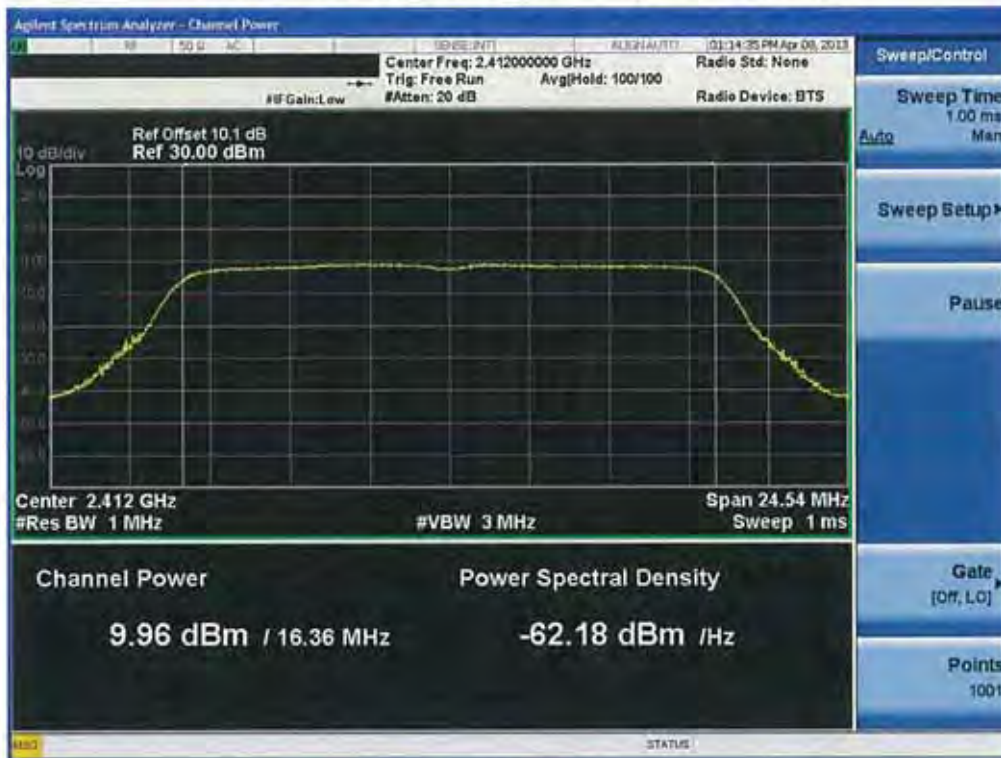

Conducted Output Power (802.11g-CH 1) 36Mbps