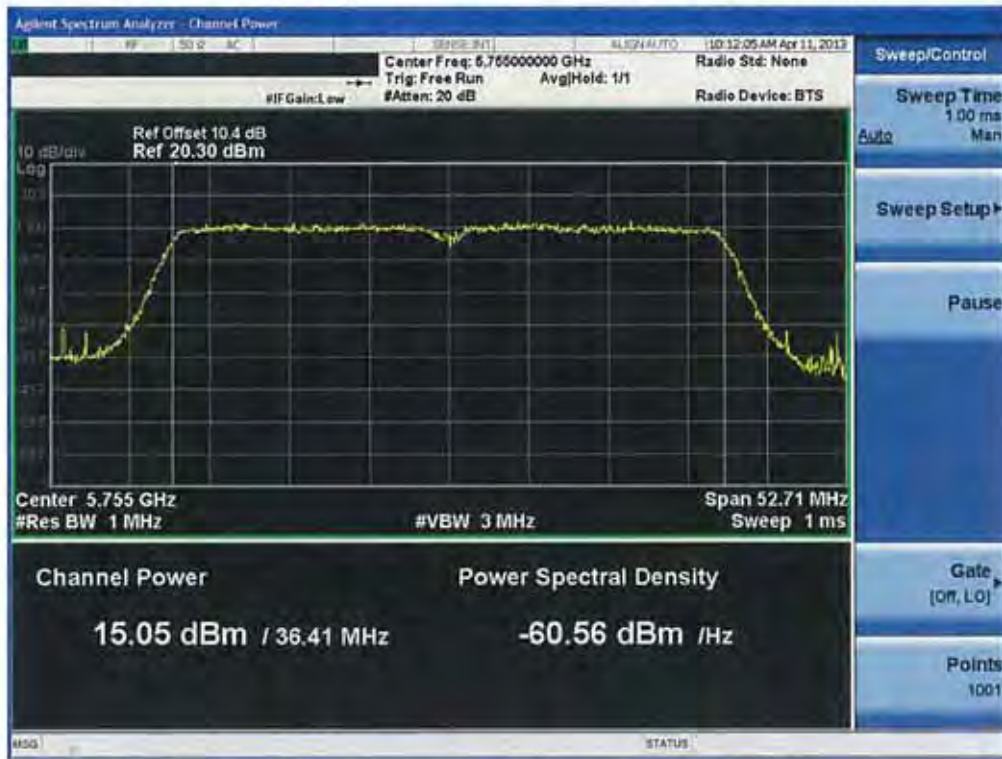

Conducted Output Power (802.11n-CH 151) 13.5 Mbps

Conducted Output Power (802.11n-CH 151) 27 Mbps

FCC PT.15.247 TEST REPORT	FCC CERTIFICATION REPORT		www.hct.co.kr
Test Report No. HCTR1304FR25-2	Date of Issue: May 06, 2013	EUT Type: Cellular/PCS GSM/GPRS and Cellular WCDMA/HSDPA/HSUPA Phone with Bluetooth, WLAN, NFC(Felica), A-GPS, Wireless Charger, Wi-Fi Direct	FCC ID: ZNFL05E

Conducted Output Power (802.11n-CH 151) 40.5 Mbps

Conducted Output Power (802.11n-CH 151) 54 Mbps

Conducted Output Power (802.11n-CH 151) 81 Mbps

Conducted Output Power (802.11n-CH 151) 108 Mbps

Conducted Output Power (802.11n-CH 151) 121.5 Mbps