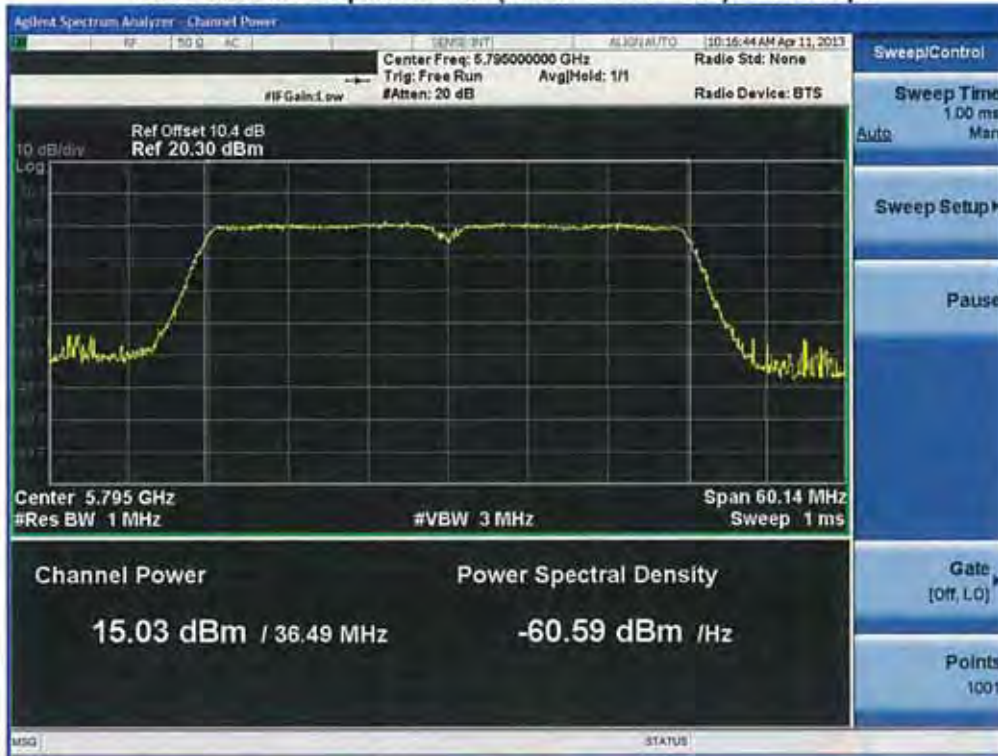

Conducted Output Power (802.11n-CH 151) 40.5 Mbps

Conducted Output Power (802.11n-CH 151) 54 Mbps

Conducted Output Power (802.11n-CH 151) 81 Mbps

Conducted Output Power (802.11n-CH 151) 108 Mbps

Conducted Output Power (802.11n-CH 151) 121.5 Mbps

Conducted Output Power (802.11n-CH 151) 135 Mbps

Conducted Output Power (802.11n-CH 159) 13.5 Mbps

Conducted Output Power (802.11n-CH 159) 27 Mbps

Conducted Output Power (802.11n-CH 159) 40.5 Mbps

Conducted Output Power (802.11n-CH 159) 54 Mbps