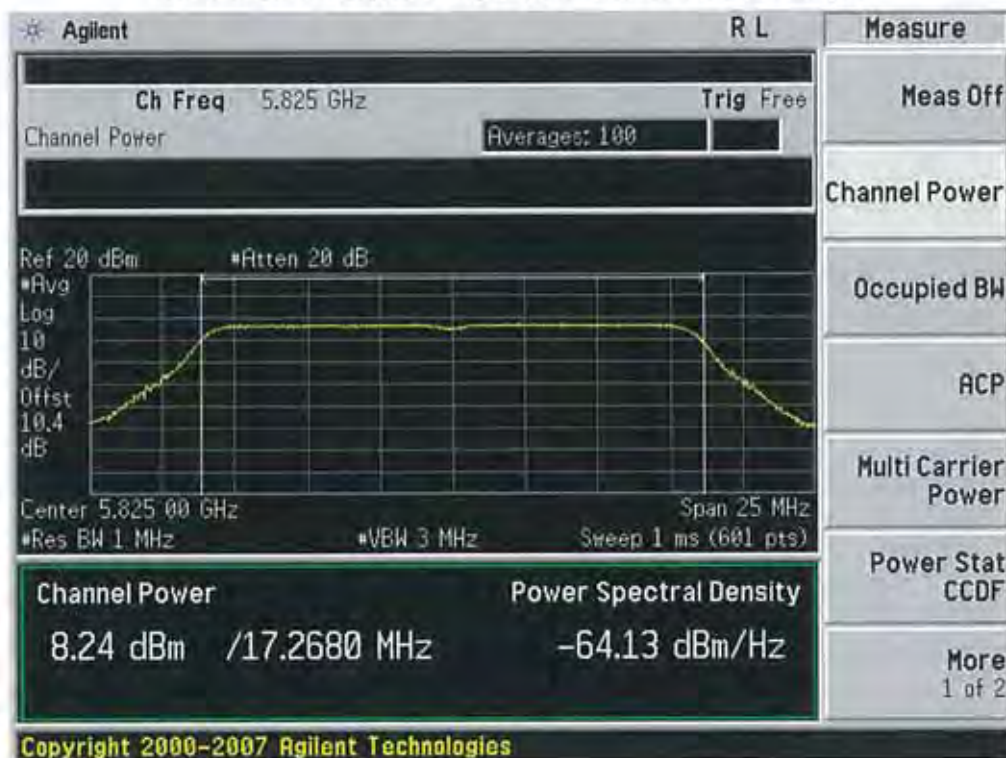

Conducted Output Power (802.11a-CH 165) 9 Mbps