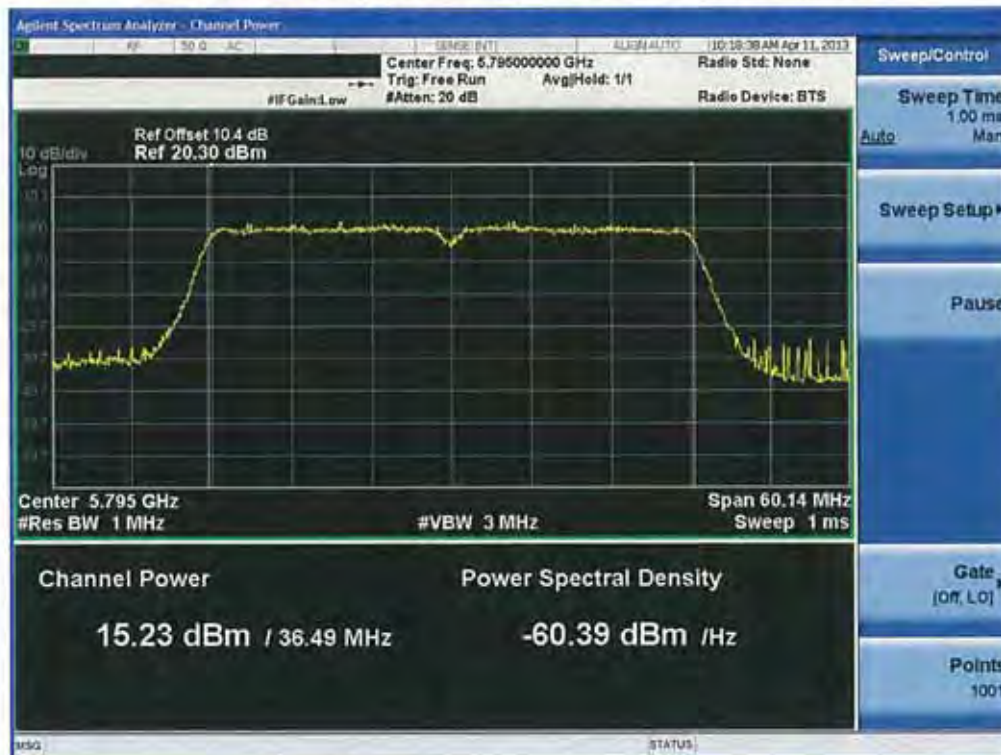

Conducted Output Power (802.11n-CH 151) 40.5 Mbps

Conducted Output Power (802.11n-CH 151) 54 Mbps

Conducted Output Power (802.11n-CH 151) 81 Mbps

Conducted Output Power (802.11n-CH 151) 108 Mbps

Conducted Output Power (802.11n-CH 151) 121.5 Mbps

Conducted Output Power (802.11n-CH 151) 135 Mbps

Conducted Output Power (802.11n-CH 159) 13.5 Mbps

Conducted Output Power (802.11n-CH 159) 27 Mbps

Conducted Output Power (802.11n-CH 159) 40.5 Mbps

Conducted Output Power (802.11n-CH 159) 54 Mbps

Conducted Output Power (802.11n-CH 159) 81 Mbps

Conducted Output Power (802.11n-CH 159) 108 Mbps

Conducted Output Power (802.11n-CH 159) 121.5 Mbps

Conducted Output Power (802.11n-CH 159) 135 Mbps

RESULT PLOTS-Average