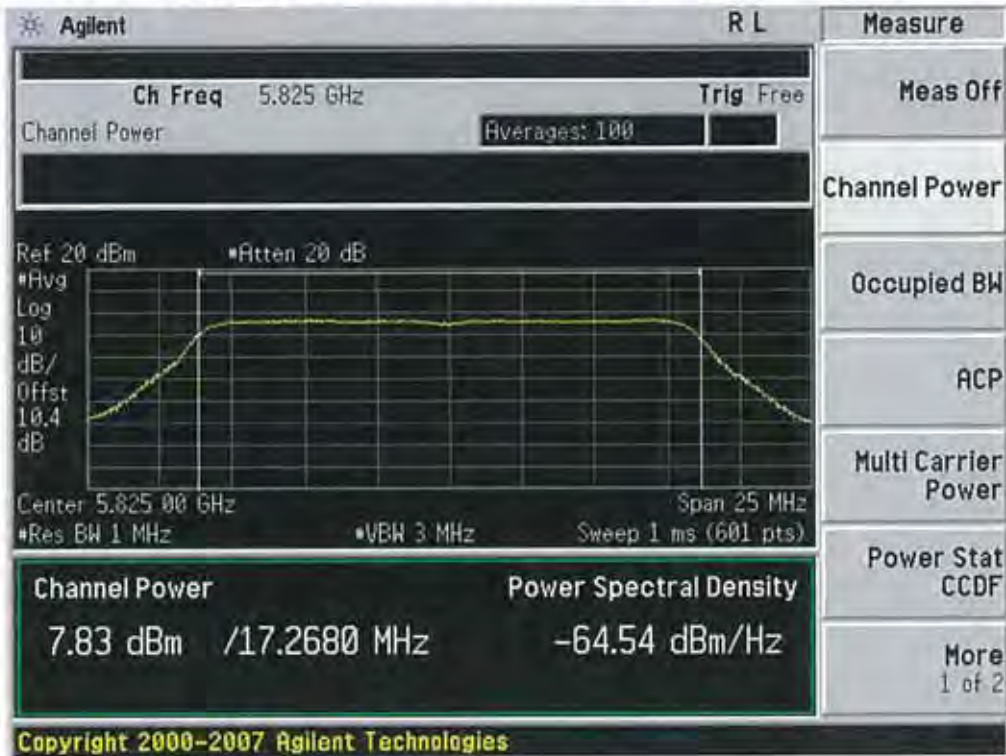

Conducted Output Power (802.11a-CH 165) 24 Mbps