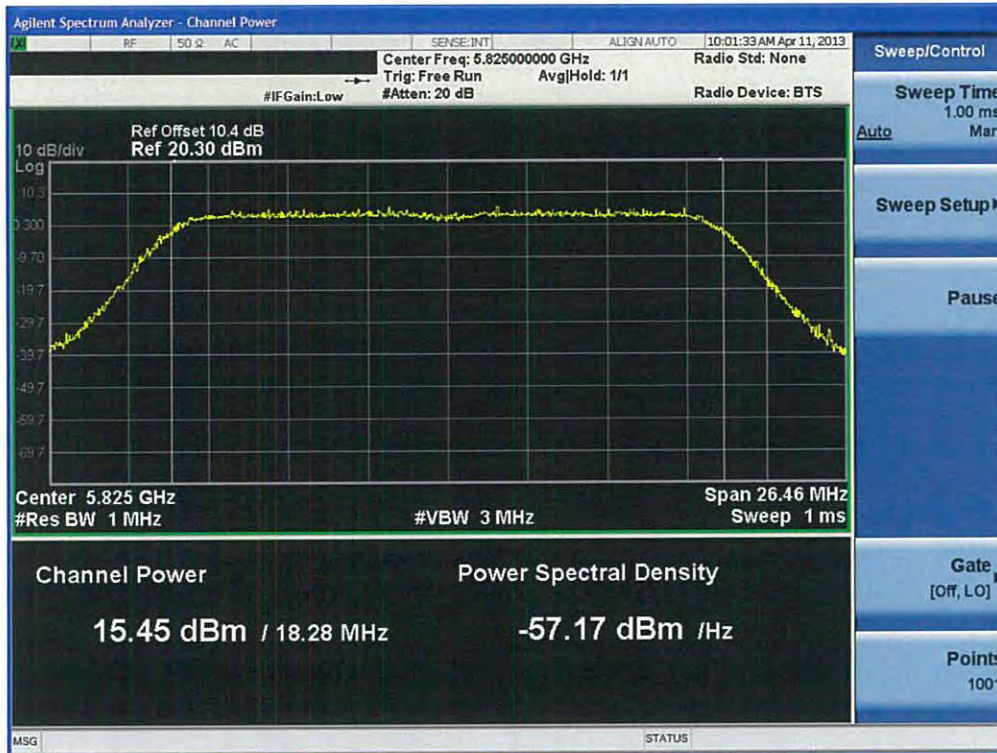

Conducted Output Power (802.11n-CH 157) 58.5 Mbps

Conducted Output Power (802.11n-CH 157) 65 Mbps

Conducted Output Power (802.11n-CH 165) 6.5 Mbps

Conducted Output Power (802.11n-CH 165) 13 Mbps

FCC PT.15.247 TEST REPORT	FCC CERTIFICATION REPORT		www.hct.co.kr
Test Report No. HCTR1304FR25-2	Date of Issue: May 06, 2013	EUT Type: Cellular/PCS GSM/GPRS and Cellular WCDMA/HSDPA/HSUPA Phone with Bluetooth, WLAN, NFC(Felica), A-GPS, Wireless Charger, Wi-Fi Direct	FCC ID: ZNFL05E

Conducted Output Power (802.11n-CH 165) 19.5 Mbps

Conducted Output Power (802.11n-CH 165) 26 Mbps

FCC PT.15.247 TEST REPORT	FCC CERTIFICATION REPORT		www.hct.co.kr
Test Report No. HCTR1304FR25-2	Date of Issue: May 06, 2013	EUT Type: Cellular/PCS GSM/GPRS and Cellular WCDMA/HSDPA/HSUPA Phone with Bluetooth, WLAN, NFC(Felica), A-GPS, Wireless Charger, Wi-Fi Direct	FCC ID: ZNFL05E