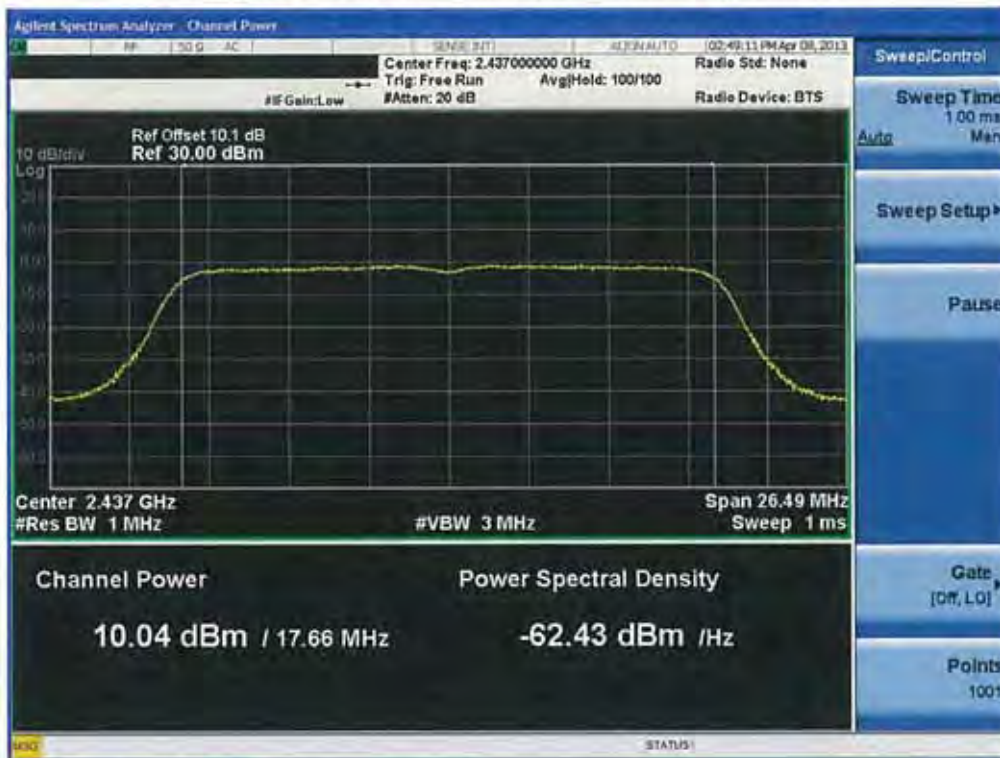

Conducted Output Power (802.11n-CH 6) 26Mbps

Conducted Output Power (802.11n-CH 6) 39Mbps

Conducted Output Power (802.11n-CH 6) 52Mbps

Conducted Output Power (802.11n-CH 6) 58.5Mbps

Conducted Output Power (802.11n-CH 6) 65Mbps