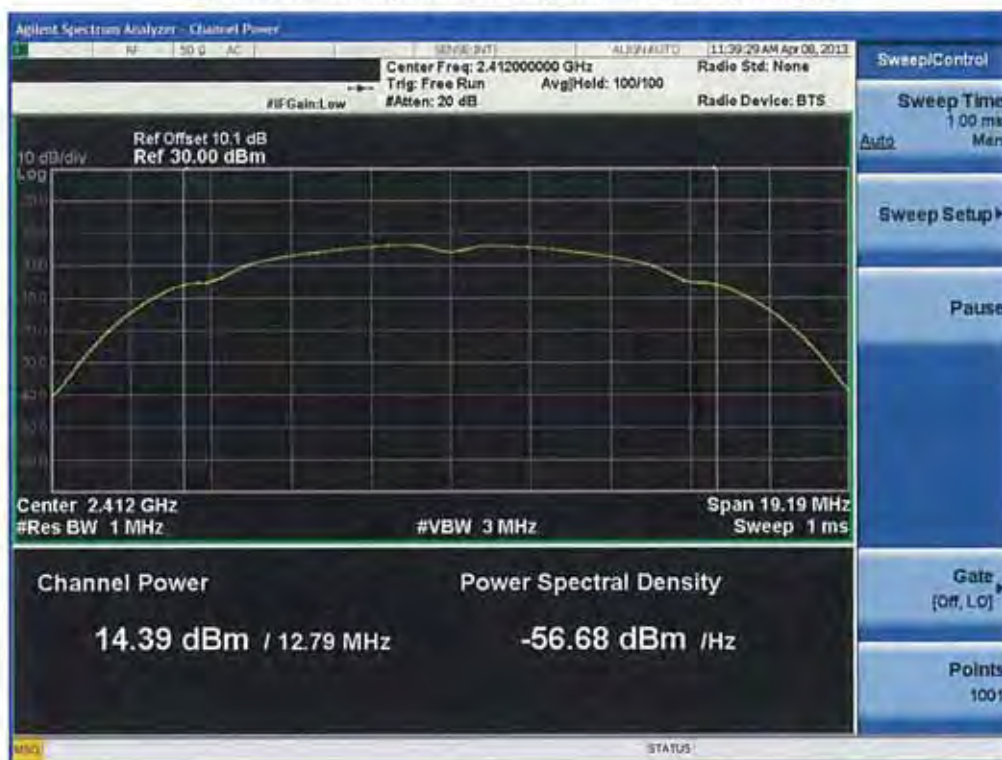

Conducted Output Power (802.11b-CH 1) 2Mbps