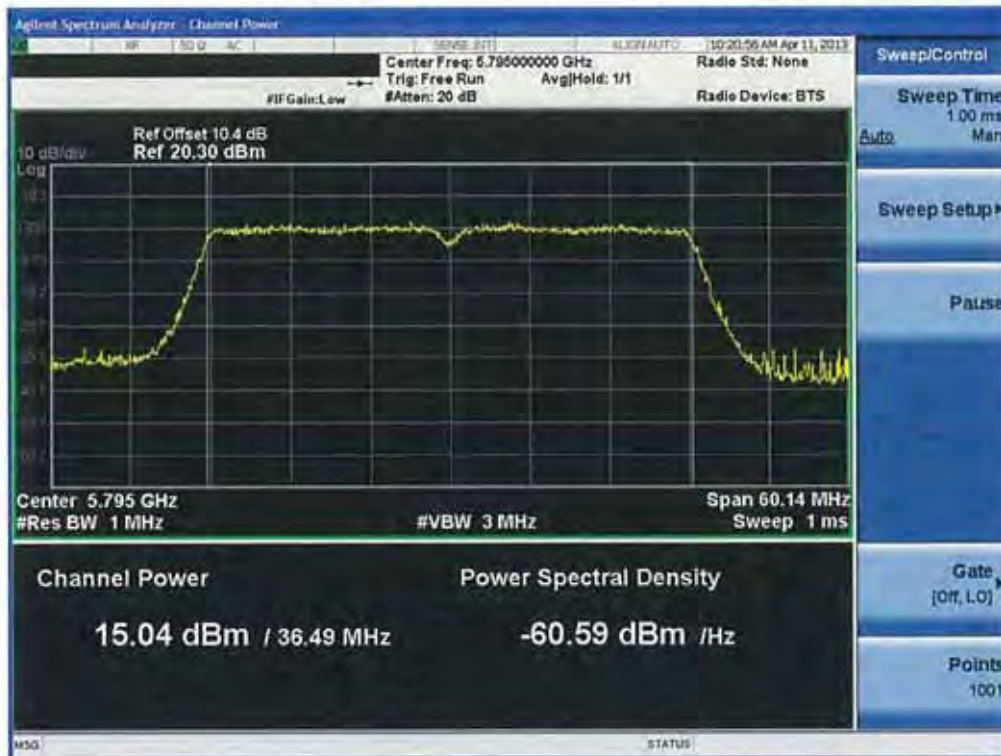

Conducted Output Power (802.11n-CH 151) 135 Mbps

Conducted Output Power (802.11n-CH 159) 13.5 Mbps

Conducted Output Power (802.11n-CH 159) 27 Mbps

Conducted Output Power (802.11n-CH 159) 40.5 Mbps

Conducted Output Power (802.11n-CH 159) 54 Mbps

Conducted Output Power (802.11n-CH 159) 81 Mbps

Conducted Output Power (802.11n-CH 159) 108 Mbps

Conducted Output Power (802.11n-CH 159) 121.5 Mbps

Conducted Output Power (802.11n-CH 159) 135 Mbps

RESULT PLOTS-Average

Conducted Output Power (802.11b-CH 1) 1Mbps

Conducted Output Power (802.11b-CH 1) 2Mbps

Conducted Output Power (802.11b-CH 1) 5.5Mbps

Conducted Output Power (802.11b-CH 1) 11Mbps

Conducted Output Power (802.11b-CH 6) 1Mbps