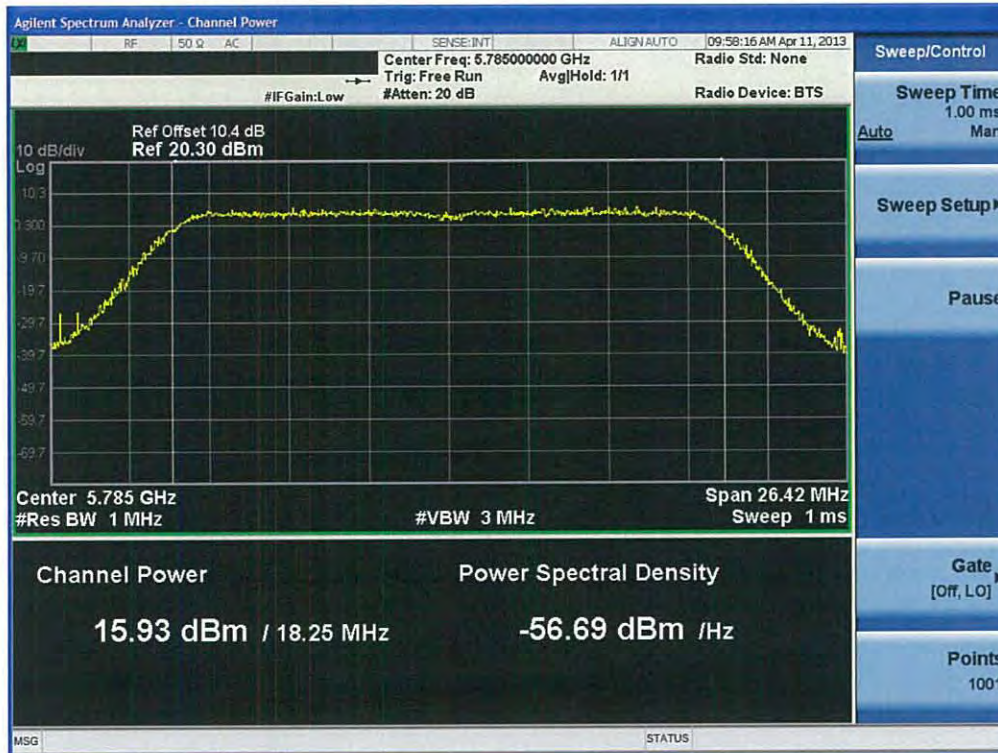

Conducted Output Power (802.11n-CH 149) 58.5 Mbps

Conducted Output Power (802.11n-CH 149) 65 Mbps

FCC PT.15.247 TEST REPORT	FCC CERTIFICATION REPORT		www.hct.co.kr
Test Report No. HCTR1304FR25-2	Date of Issue: May 06, 2013	EUT Type: Cellular/PCS GSM/GPRS and Cellular WCDMA/HSDPA/HSUPA Phone with Bluetooth, WLAN, NFC(Felica), A-GPS, Wireless Charger, Wi-Fi Direct	FCC ID: ZNFL05E

Conducted Output Power (802.11n-CH 157) 6.5 Mbps

Conducted Output Power (802.11n-CH 157) 13 Mbps

Conducted Output Power (802.11n-CH 157) 19.5 Mbps

Conducted Output Power (802.11n-CH 157) 26 Mbps

Conducted Output Power (802.11n-CH 157) 39 Mbps

Conducted Output Power (802.11n-CH 157) 52 Mbps

FCC PT.15.247 TEST REPORT	FCC CERTIFICATION REPORT		www.hct.co.kr
Test Report No. HCTR1304FR25-2	Date of Issue: May 06, 2013	EUT Type: Cellular/PCS GSM/GPRS and Cellular WCDMA/HSDPA/HSUPA Phone with Bluetooth, WLAN, NFC(Felica), A-GPS, Wireless Charger, Wi-Fi Direct	FCC ID: ZNFL05E

Conducted Output Power (802.11n-CH 157) 58.5 Mbps

Conducted Output Power (802.11n-CH 157) 65 Mbps

Conducted Output Power (802.11n-CH 165) 6.5 Mbps

Conducted Output Power (802.11n-CH 165) 13 Mbps

FCC PT.15.247 TEST REPORT	FCC CERTIFICATION REPORT		www.hct.co.kr
Test Report No. HCTR1304FR25-2	Date of Issue: May 06, 2013	EUT Type: Cellular/PCS GSM/GPRS and Cellular WCDMA/HSDPA/HSUPA Phone with Bluetooth, WLAN, NFC(Felica), A-GPS, Wireless Charger, Wi-Fi Direct	FCC ID: ZNFL05E