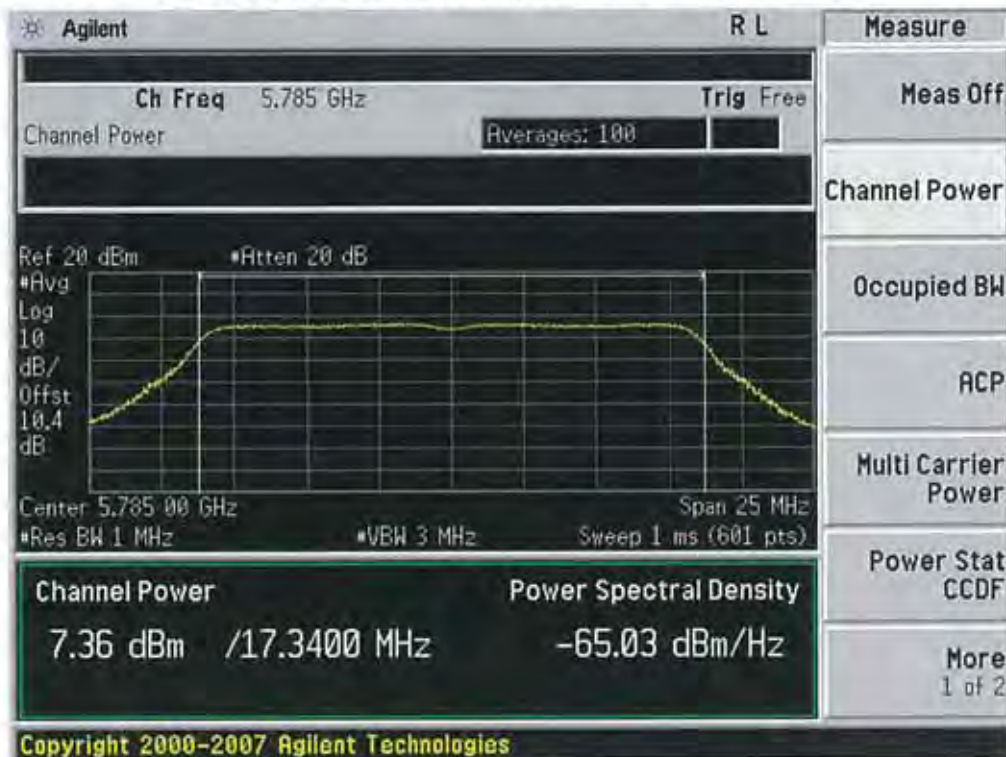

20 MHz BW

(5745 MHz ~5825 MHz)

Conducted Output Power (802.11n-CH 149) 6.5 Mbps

Conducted Output Power (802.11n-CH 149) 13 Mbps

FCC PT.15.247 TEST REPORT	FCC CERTIFICATION REPORT		www.hct.co.kr
Test Report No. HCTR1304FR25-2	Date of Issue: May 06, 2013	EUT Type: Cellular/PCS GSM/GPRS and Cellular WCDMA/HSDPA/HSUPA Phone with Bluetooth, WLAN, NFC(Felica), A-GPS, Wireless Charger, Wi-Fi Direct	FCC ID: ZNFL05E

Conducted Output Power (802.11n-CH 149) 19.5 Mbps

Conducted Output Power (802.11n-CH 149) 26 Mbps

Conducted Output Power (802.11n-CH 149) 39 Mbps

Conducted Output Power (802.11n-CH 149) 52 Mbps

FCC PT.15.247 TEST REPORT	FCC CERTIFICATION REPORT		www.hct.co.kr
Test Report No. HCTR1304FR25-2	Date of Issue: May 06, 2013	EUT Type: Cellular/PCS GSM/GPRS and Cellular WCDMA/HSDPA/HSUPA Phone with Bluetooth, WLAN, NFC(Felica), A-GPS, Wireless Charger, Wi-Fi Direct	FCC ID: ZNFL05E

Conducted Output Power (802.11n-CH 149) 58.5 Mbps

Conducted Output Power (802.11n-CH 149) 65 Mbps

FCC PT.15.247 TEST REPORT	FCC CERTIFICATION REPORT		www.hct.co.kr
Test Report No. HCTR1304FR25-2	Date of Issue: May 06, 2013	EUT Type: Cellular/PCS GSM/GPRS and Cellular WCDMA/HSDPA/HSUPA Phone with Bluetooth, WLAN, NFC(Felica), A-GPS, Wireless Charger, Wi-Fi Direct	FCC ID: ZNFL05E

Conducted Output Power (802.11a-CH 157) 18 Mbps

Conducted Output Power (802.11a-CH 157) 24 Mbps

Conducted Output Power (802.11a-CH 157) 36 Mbps

Conducted Output Power (802.11a-CH 157) 48 Mbps

Conducted Output Power (802.11a-CH 157) 54 Mbps