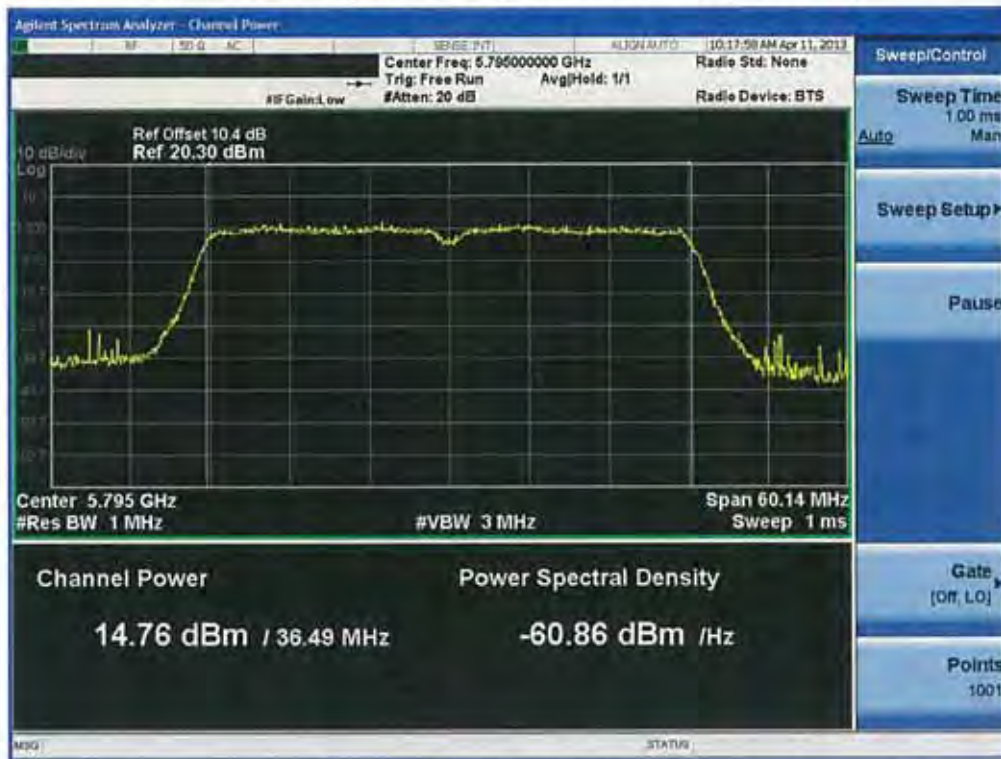

Conducted Output Power (802.11n-CH 151) 40.5 Mbps

Conducted Output Power (802.11n-CH 151) 54 Mbps

Conducted Output Power (802.11n-CH 151) 81 Mbps

Conducted Output Power (802.11n-CH 151) 108 Mbps

Conducted Output Power (802.11n-CH 151) 121.5 Mbps

Conducted Output Power (802.11n-CH 151) 135 Mbps

Conducted Output Power (802.11n-CH 159) 13.5 Mbps

Conducted Output Power (802.11n-CH 159) 27 Mbps

Conducted Output Power (802.11n-CH 159) 40.5 Mbps

Conducted Output Power (802.11n-CH 159) 54 Mbps

Conducted Output Power (802.11n-CH 159) 81 Mbps

Conducted Output Power (802.11n-CH 159) 108 Mbps

Conducted Output Power (802.11n-CH 159) 121.5 Mbps

Conducted Output Power (802.11n-CH 159) 135 Mbps

RESULT PLOTS-Average