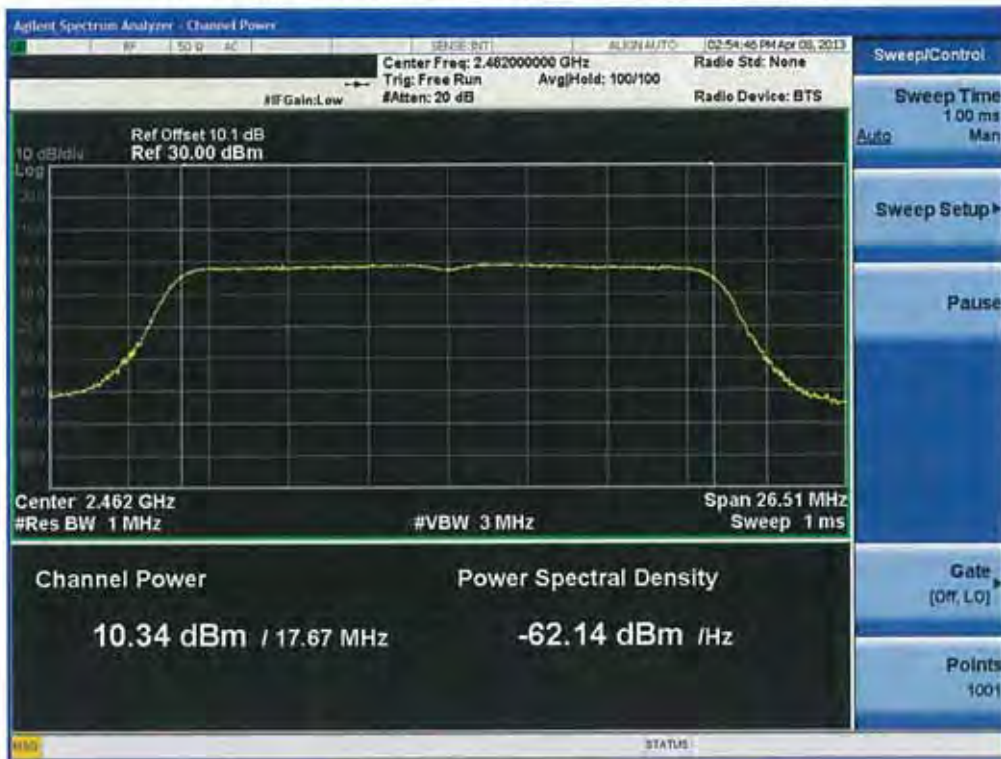

Conducted Output Power (802.11n-CH 6) 26Mbps

Conducted Output Power (802.11n-CH 6) 39Mbps

Conducted Output Power (802.11n-CH 6) 52Mbps

Conducted Output Power (802.11n-CH 6) 58.5Mbps

Conducted Output Power (802.11n-CH 6) 65Mbps

Conducted Output Power (802.11n-CH 11) 6.5Mbps

Conducted Output Power (802.11n-CH 11) 13Mbps

Conducted Output Power (802.11n-CH 11) 19.5Mbps

Conducted Output Power (802.11n-CH 11) 26Mbps

Conducted Output Power (802.11n-CH 11) 39Mbps

Conducted Output Power (802.11n-CH 11) 52Mbps

Conducted Output Power (802.11n-CH 11) 58.5Mbps

Conducted Output Power (802.11n-CH 11) 65Mbps

(5745 MHz ~5825 MHz)

Conducted Output Power (802.11a-CH 149) 6 Mbps