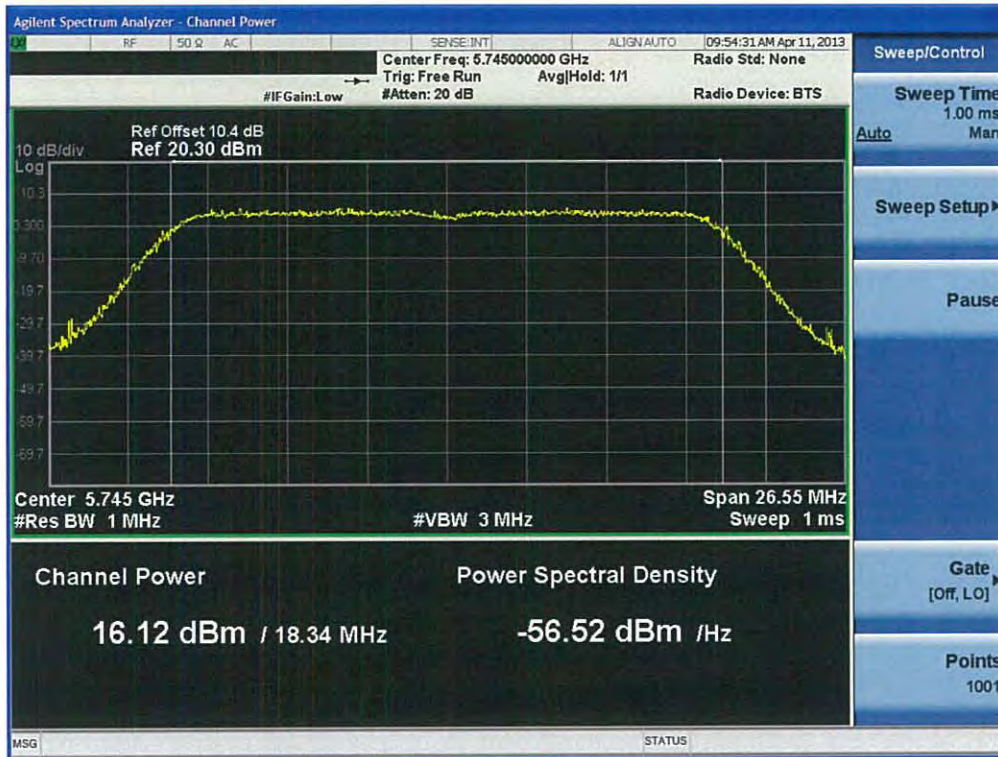

20 MHz BW

(5745 MHz ~5825 MHz)

Conducted Output Power (802.11n-CH 149) 6.5 Mbps

Conducted Output Power (802.11n-CH 149) 13 Mbps

FCC PT.15.247 TEST REPORT	FCC CERTIFICATION REPORT		www.hct.co.kr
Test Report No. HCTR1304FR25-2	Date of Issue: May 06, 2013	EUT Type: Cellular/PCS GSM/GPRS and Cellular WCDMA/HSDPA/HSUPA Phone with Bluetooth, WLAN, NFC(Felica), A-GPS, Wireless Charger, Wi-Fi Direct	FCC ID: ZNFL05E

Conducted Output Power (802.11n-CH 149) 19.5 Mbps

Conducted Output Power (802.11n-CH 149) 26 Mbps

Conducted Output Power (802.11n-CH 149) 39 Mbps

Conducted Output Power (802.11n-CH 149) 52 Mbps

FCC PT.15.247 TEST REPORT	FCC CERTIFICATION REPORT		www.hct.co.kr
Test Report No. HCTR1304FR25-2	Date of Issue: May 06, 2013	EUT Type: Cellular/PCS GSM/GPRS and Cellular WCDMA/HSDPA/HSUPA Phone with Bluetooth, WLAN, NFC(Felica), A-GPS, Wireless Charger, Wi-Fi Direct	FCC ID: ZNFL05E

Conducted Output Power (802.11n-CH 149) 58.5 Mbps

Conducted Output Power (802.11n-CH 149) 65 Mbps

FCC PT.15.247 TEST REPORT	FCC CERTIFICATION REPORT		www.hct.co.kr
Test Report No. HCTR1304FR25-2	Date of Issue: May 06, 2013	EUT Type: Cellular/PCS GSM/GPRS and Cellular WCDMA/HSDPA/HSUPA Phone with Bluetooth, WLAN, NFC(Felica), A-GPS, Wireless Charger, Wi-Fi Direct	FCC ID: ZNFL05E