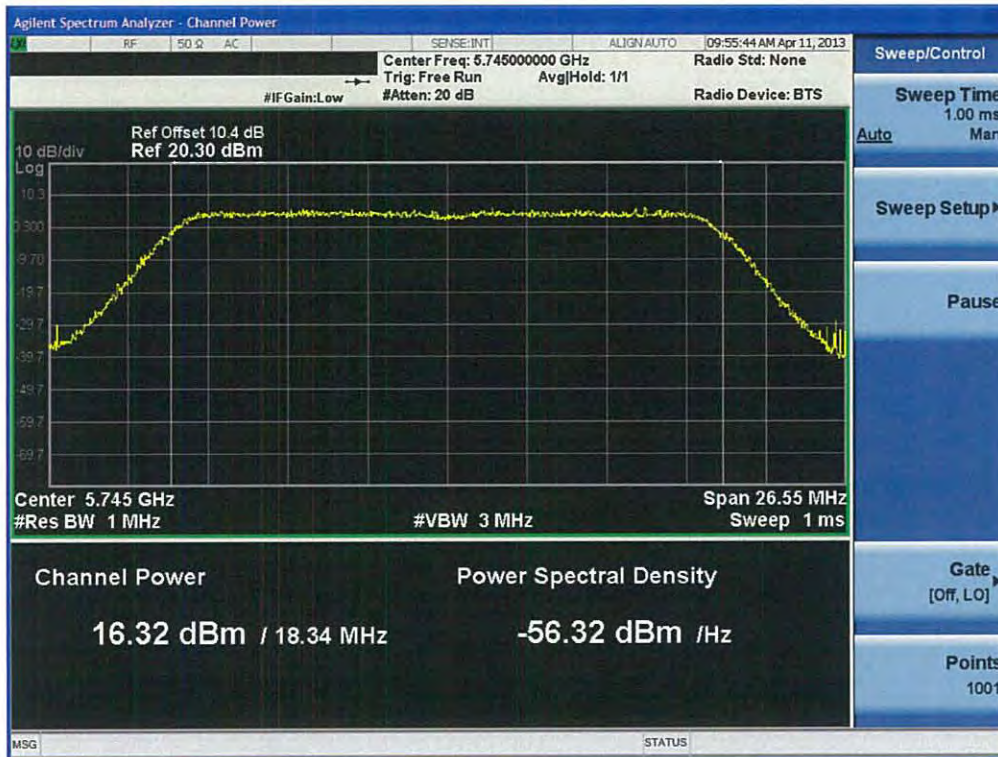

20 MHz BW

(5745 MHz ~5825 MHz)

Conducted Output Power (802.11n-CH 149) 6.5 Mbps

Conducted Output Power (802.11n-CH 149) 13 Mbps

FCC PT.15.247 TEST REPORT	FCC CERTIFICATION REPORT		www.hct.co.kr
Test Report No. HCTR1304FR25-2	Date of Issue: May 06, 2013	EUT Type: Cellular/PCS GSM/GPRS and Cellular WCDMA/HSDPA/HSUPA Phone with Bluetooth, WLAN, NFC(Felica), A-GPS, Wireless Charger, Wi-Fi Direct	FCC ID: ZNFL05E

Conducted Output Power (802.11n-CH 149) 19.5 Mbps

Conducted Output Power (802.11n-CH 149) 26 Mbps

Conducted Output Power (802.11n-CH 149) 39 Mbps

Conducted Output Power (802.11n-CH 149) 52 Mbps

FCC PT.15.247 TEST REPORT	FCC CERTIFICATION REPORT		www.hct.co.kr
Test Report No. HCTR1304FR25-2	Date of Issue: May 06, 2013	EUT Type: Cellular/PCS GSM/GPRS and Cellular WCDMA/HSDPA/HSUPA Phone with Bluetooth, WLAN, NFC(Felica), A-GPS, Wireless Charger, Wi-Fi Direct	FCC ID: ZNFL05E

Conducted Output Power (802.11n-CH 149) 58.5 Mbps

Conducted Output Power (802.11n-CH 149) 65 Mbps

FCC PT.15.247 TEST REPORT	FCC CERTIFICATION REPORT		www.hct.co.kr
Test Report No. HCTR1304FR25-2	Date of Issue: May 06, 2013	EUT Type: Cellular/PCS GSM/GPRS and Cellular WCDMA/HSDPA/HSUPA Phone with Bluetooth, WLAN, NFC(Felica), A-GPS, Wireless Charger, Wi-Fi Direct	FCC ID: ZNFL05E

Conducted Output Power (802.11n-CH 157) 6.5 Mbps

Conducted Output Power (802.11n-CH 157) 13 Mbps

Conducted Output Power (802.11n-CH 157) 19.5 Mbps

Conducted Output Power (802.11n-CH 157) 26 Mbps

Conducted Output Power (802.11n-CH 157) 39 Mbps