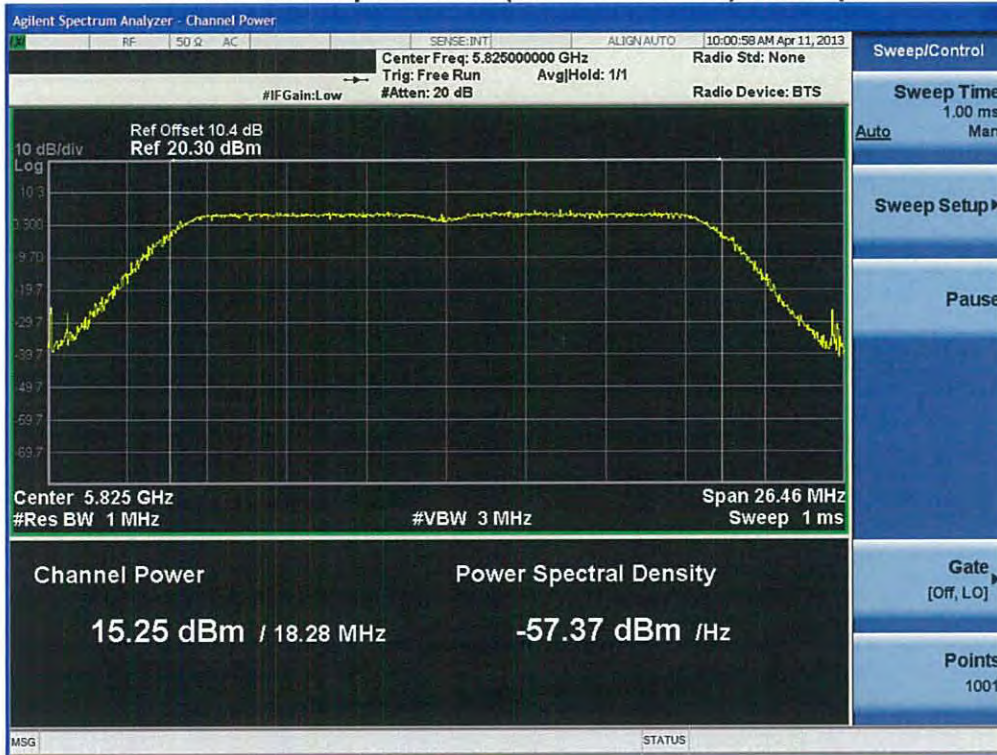

Conducted Output Power (802.11n-CH 157) 6.5 Mbps

Conducted Output Power (802.11n-CH 157) 13 Mbps

Conducted Output Power (802.11n-CH 157) 19.5 Mbps

Conducted Output Power (802.11n-CH 157) 26 Mbps

Conducted Output Power (802.11n-CH 157) 39 Mbps

Conducted Output Power (802.11n-CH 157) 52 Mbps

FCC PT.15.247 TEST REPORT	FCC CERTIFICATION REPORT		www.hct.co.kr
Test Report No. HCTR1304FR25-2	Date of Issue: May 06, 2013	EUT Type: Cellular/PCS GSM/GPRS and Cellular WCDMA/HSDPA/HSUPA Phone with Bluetooth, WLAN, NFC(Felica), A-GPS, Wireless Charger, Wi-Fi Direct	FCC ID: ZNFL05E

Conducted Output Power (802.11n-CH 157) 58.5 Mbps

Conducted Output Power (802.11n-CH 157) 65 Mbps

Conducted Output Power (802.11n-CH 165) 6.5 Mbps

Conducted Output Power (802.11n-CH 165) 13 Mbps

FCC PT.15.247 TEST REPORT	FCC CERTIFICATION REPORT		www.hct.co.kr
Test Report No. HCTR1304FR25-2	Date of Issue: May 06, 2013	EUT Type: Cellular/PCS GSM/GPRS and Cellular WCDMA/HSDPA/HSUPA Phone with Bluetooth, WLAN, NFC(Felica), A-GPS, Wireless Charger, Wi-Fi Direct	FCC ID: ZNFL05E

Conducted Output Power (802.11n-CH 165) 19.5 Mbps

Conducted Output Power (802.11n-CH 165) 26 Mbps

FCC PT.15.247 TEST REPORT	FCC CERTIFICATION REPORT		www.hct.co.kr
Test Report No. HCTR1304FR25-2	Date of Issue: May 06, 2013	EUT Type: Cellular/PCS GSM/GPRS and Cellular WCDMA/HSDPA/HSUPA Phone with Bluetooth, WLAN, NFC(Felica), A-GPS, Wireless Charger, Wi-Fi Direct	FCC ID: ZNFL05E