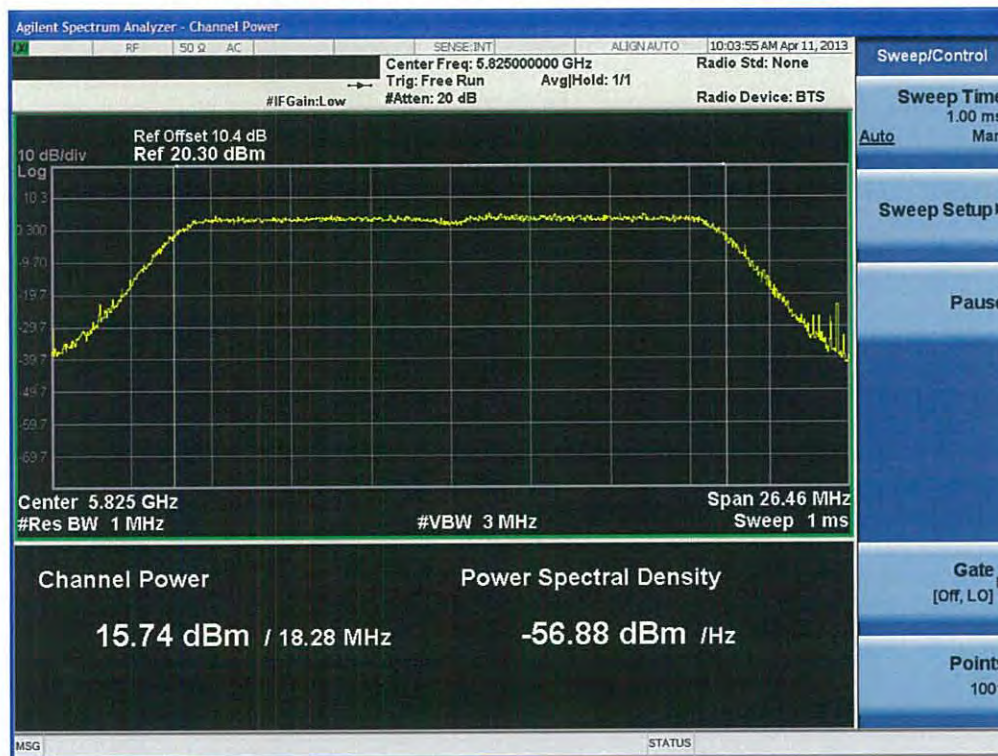

Conducted Output Power (802.11n-CH 157) 58.5 Mbps

Conducted Output Power (802.11n-CH 157) 65 Mbps

Conducted Output Power (802.11n-CH 165) 6.5 Mbps

Conducted Output Power (802.11n-CH 165) 13 Mbps

FCC PT.15.247 TEST REPORT	FCC CERTIFICATION REPORT		www.hct.co.kr
Test Report No. HCTR1304FR25-2	Date of Issue: May 06, 2013	EUT Type: Cellular/PCS GSM/GPRS and Cellular WCDMA/HSDPA/HSUPA Phone with Bluetooth, WLAN, NFC(Felica), A-GPS, Wireless Charger, Wi-Fi Direct	FCC ID: ZNFL05E

Conducted Output Power (802.11n-CH 165) 19.5 Mbps

Conducted Output Power (802.11n-CH 165) 26 Mbps

FCC PT.15.247 TEST REPORT	FCC CERTIFICATION REPORT		www.hct.co.kr
Test Report No. HCTR1304FR25-2	Date of Issue: May 06, 2013	EUT Type: Cellular/PCS GSM/GPRS and Cellular WCDMA/HSDPA/HSUPA Phone with Bluetooth, WLAN, NFC(Felica), A-GPS, Wireless Charger, Wi-Fi Direct	FCC ID: ZNFL05E

Conducted Output Power (802.11n-CH 165) 39 Mbps

Conducted Output Power (802.11n-CH 165) 52 Mbps

Conducted Output Power (802.11n-CH 165) 58.5 Mbps

Conducted Output Power (802.11n-CH 165) 65 Mbps

40 MHz BW

(5755 MHz ~5795 MHz)