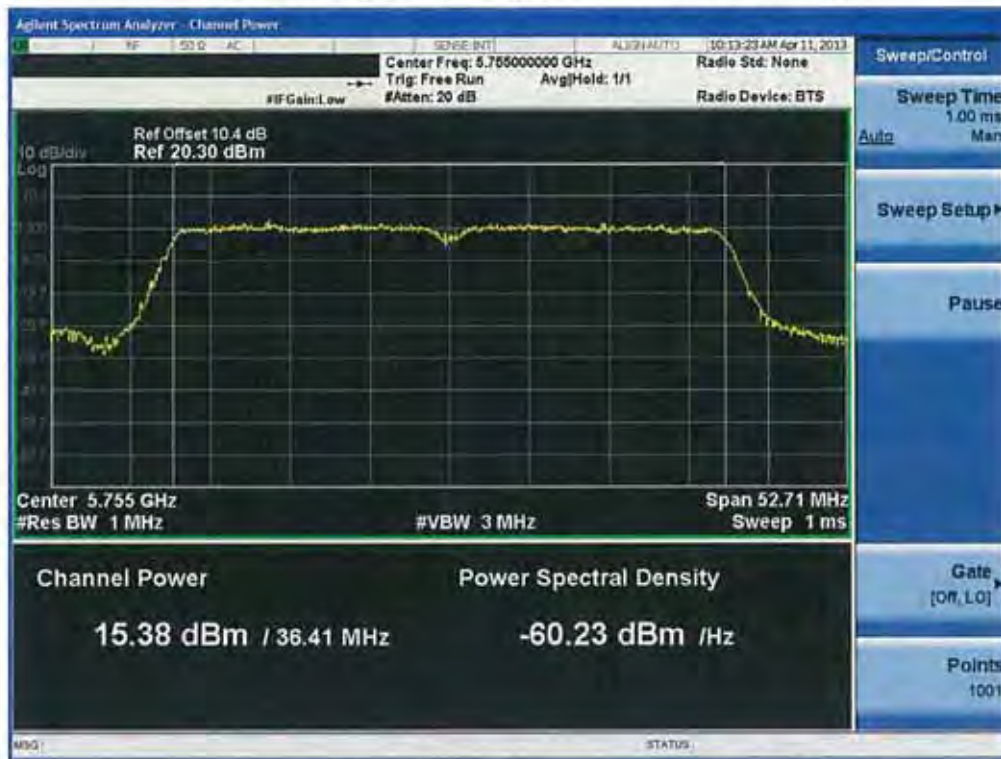

Conducted Output Power (802.11n-CH 151) 13.5 Mbps

Conducted Output Power (802.11n-CH 151) 27 Mbps

FCC PT.15.247 TEST REPORT	FCC CERTIFICATION REPORT		www.hct.co.kr
Test Report No. HCTR1304FR25-2	Date of Issue: May 06, 2013	EUT Type: Cellular/PCS GSM/GPRS and Cellular WCDMA/HSDPA/HSUPA Phone with Bluetooth, WLAN, NFC(Felica), A-GPS, Wireless Charger, Wi-Fi Direct	FCC ID: ZNFL05E

Conducted Output Power (802.11n-CH 151) 40.5 Mbps

Conducted Output Power (802.11n-CH 151) 54 Mbps

Conducted Output Power (802.11n-CH 151) 81 Mbps

Conducted Output Power (802.11n-CH 151) 108 Mbps

Conducted Output Power (802.11n-CH 151) 121.5 Mbps