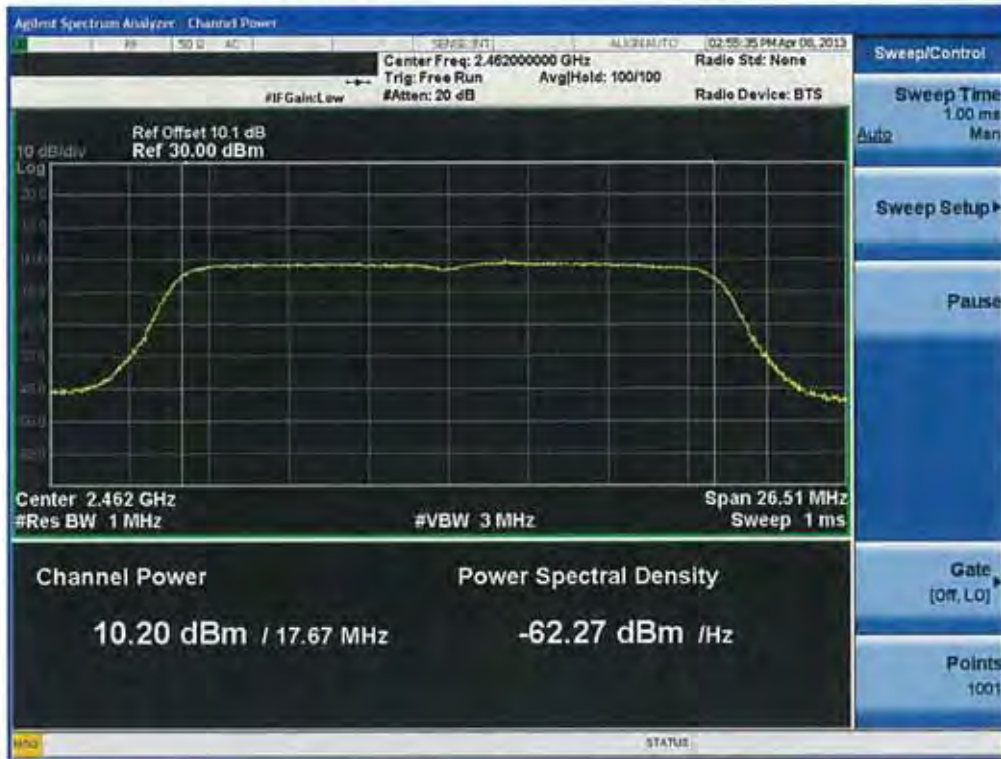

Conducted Output Power (802.11n-CH 11) 6.5Mbps

Conducted Output Power (802.11n-CH 11) 13Mbps

Conducted Output Power (802.11n-CH 11) 19.5Mbps

Conducted Output Power (802.11n-CH 11) 26Mbps

Conducted Output Power (802.11n-CH 11) 39Mbps

Conducted Output Power (802.11n-CH 11) 52Mbps

Conducted Output Power (802.11n-CH 11) 58.5Mbps

Conducted Output Power (802.11n-CH 11) 65Mbps

(5745 MHz ~5825 MHz)

Conducted Output Power (802.11a-CH 149) 6 Mbps