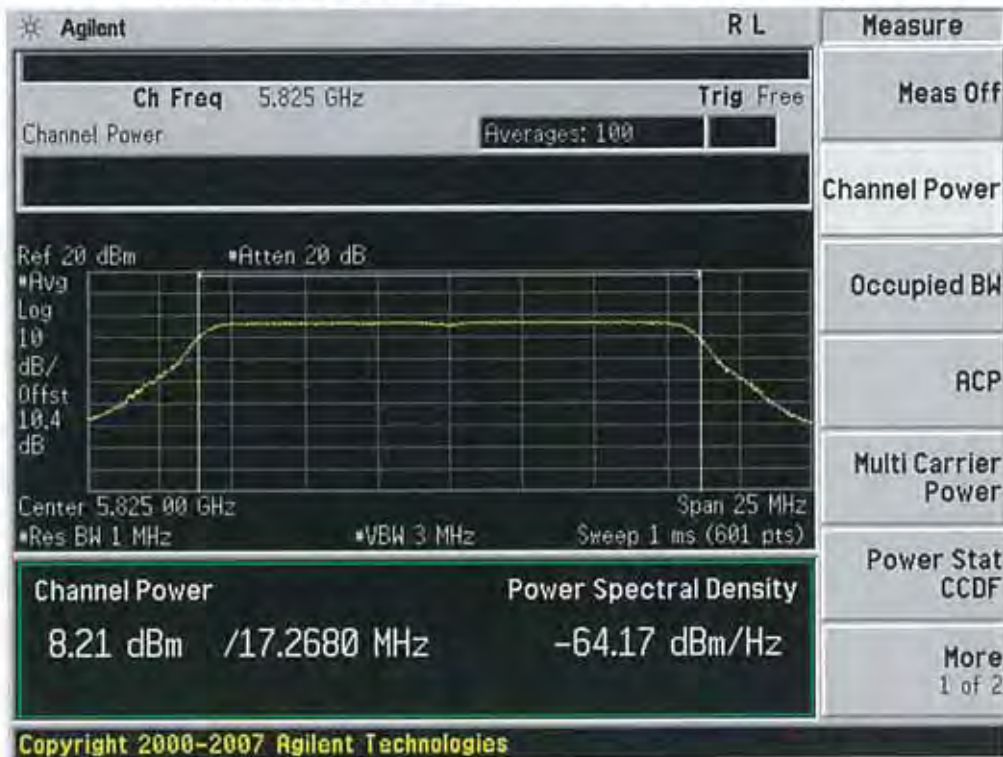

Conducted Output Power (802.11a-CH 165) 12 Mbps