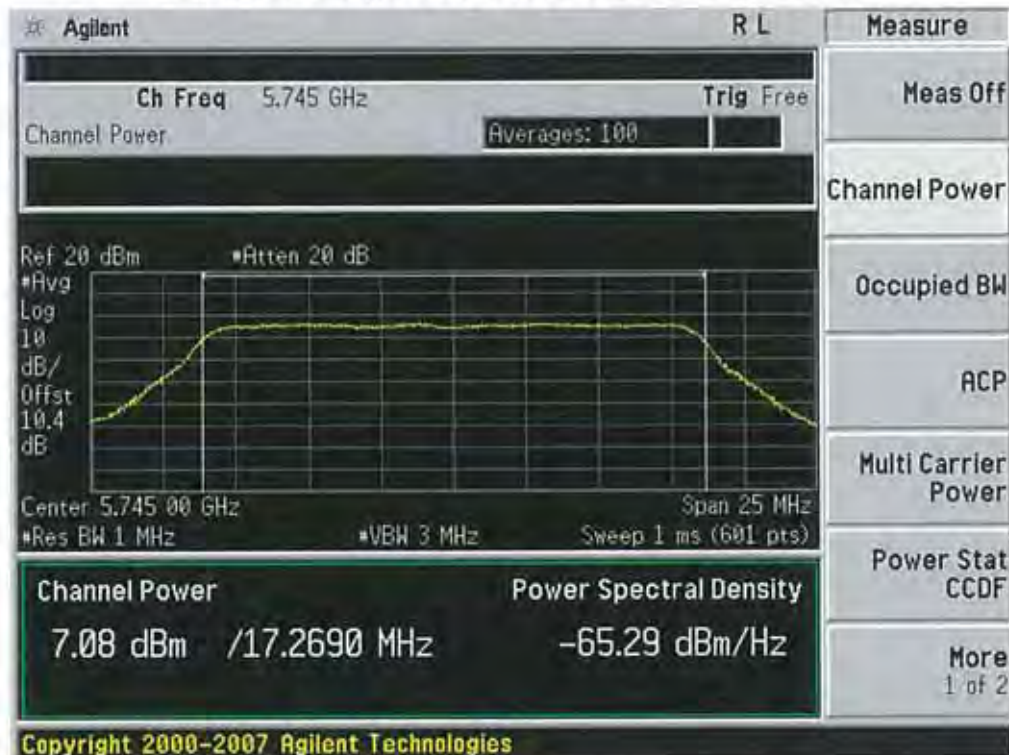

Conducted Output Power (802.11a-CH 149) 54 Mbps