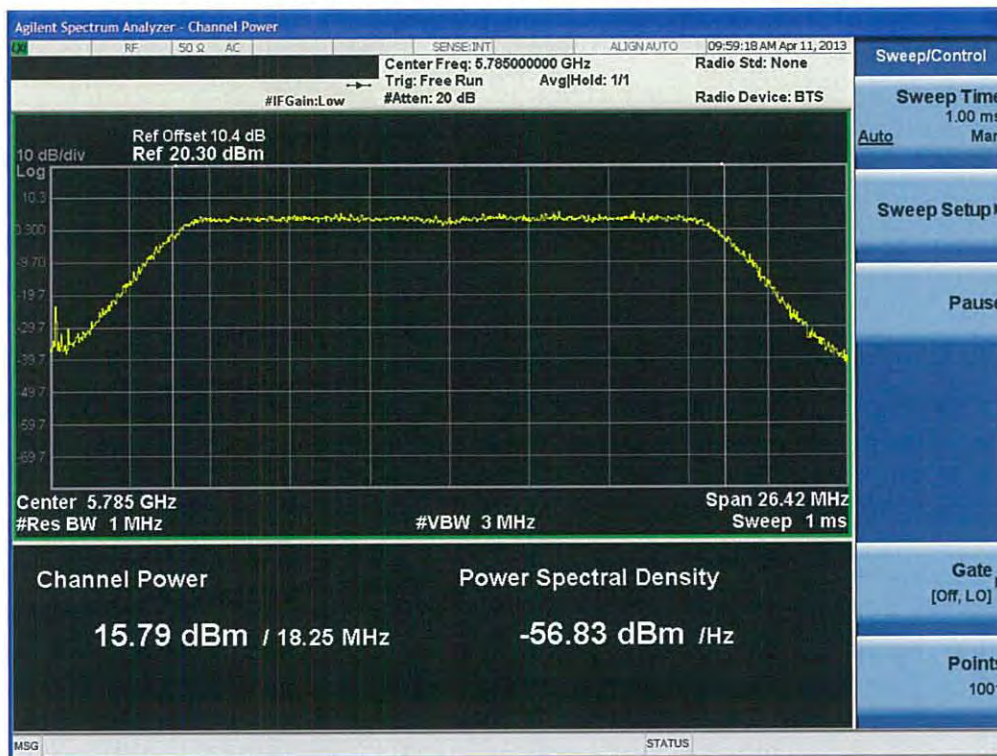

Conducted Output Power (802.11n-CH 149) 58.5 Mbps

Conducted Output Power (802.11n-CH 149) 65 Mbps

FCC PT.15.247 TEST REPORT	FCC CERTIFICATION REPORT		www.hct.co.kr
Test Report No. HCTR1304FR25-2	Date of Issue: May 06, 2013	EUT Type: Cellular/PCS GSM/GPRS and Cellular WCDMA/HSDPA/HSUPA Phone with Bluetooth, WLAN, NFC(Felica), A-GPS, Wireless Charger, Wi-Fi Direct	FCC ID: ZNFL05E

Conducted Output Power (802.11n-CH 157) 6.5 Mbps

Conducted Output Power (802.11n-CH 157) 13 Mbps

Conducted Output Power (802.11n-CH 157) 19.5 Mbps

Conducted Output Power (802.11n-CH 157) 26 Mbps

Conducted Output Power (802.11n-CH 157) 39 Mbps

Conducted Output Power (802.11n-CH 157) 52 Mbps

FCC PT.15.247 TEST REPORT	FCC CERTIFICATION REPORT		www.hct.co.kr
Test Report No. HCTR1304FR25-2	Date of Issue: May 06, 2013	EUT Type: Cellular/PCS GSM/GPRS and Cellular WCDMA/HSDPA/HSUPA Phone with Bluetooth, WLAN, NFC(Felica), A-GPS, Wireless Charger, Wi-Fi Direct	FCC ID: ZNFL05E

Conducted Output Power (802.11n-CH 157) 58.5 Mbps

Conducted Output Power (802.11n-CH 157) 65 Mbps

Conducted Output Power (802.11n-CH 165) 6.5 Mbps

Conducted Output Power (802.11n-CH 165) 13 Mbps

FCC PT.15.247 TEST REPORT	FCC CERTIFICATION REPORT		www.hct.co.kr
Test Report No. HCTR1304FR25-2	Date of Issue: May 06, 2013	EUT Type: Cellular/PCS GSM/GPRS and Cellular WCDMA/HSDPA/HSUPA Phone with Bluetooth, WLAN, NFC(Felica), A-GPS, Wireless Charger, Wi-Fi Direct	FCC ID: ZNFL05E