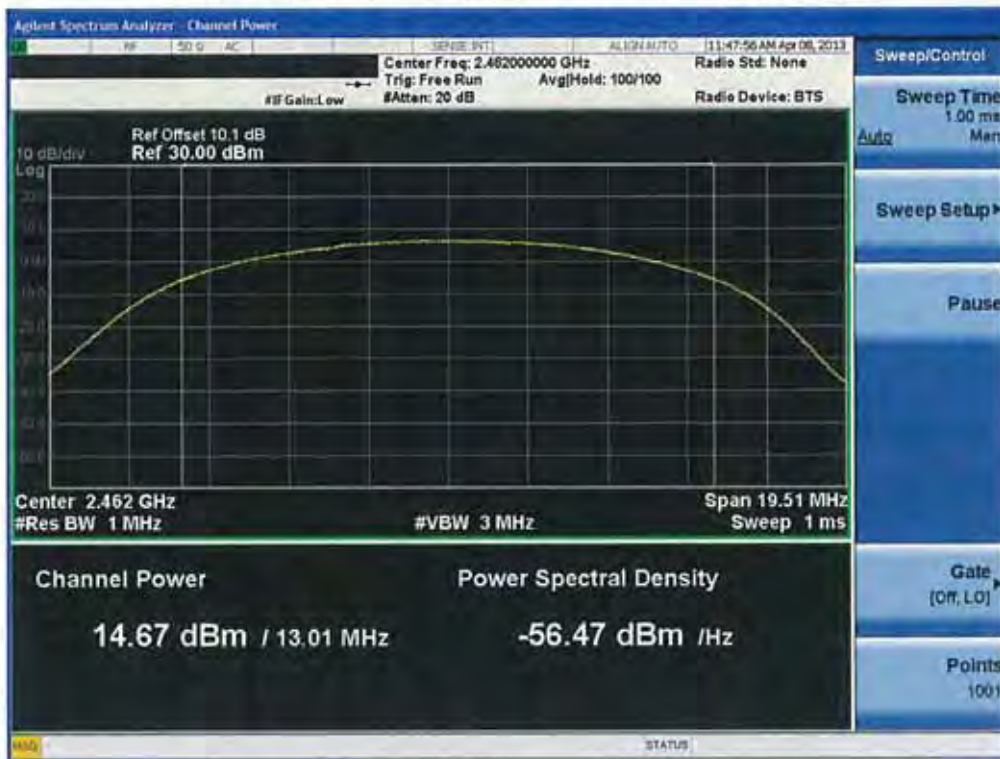

Conducted Output Power (802.11b-CH 11) 5.5Mbps