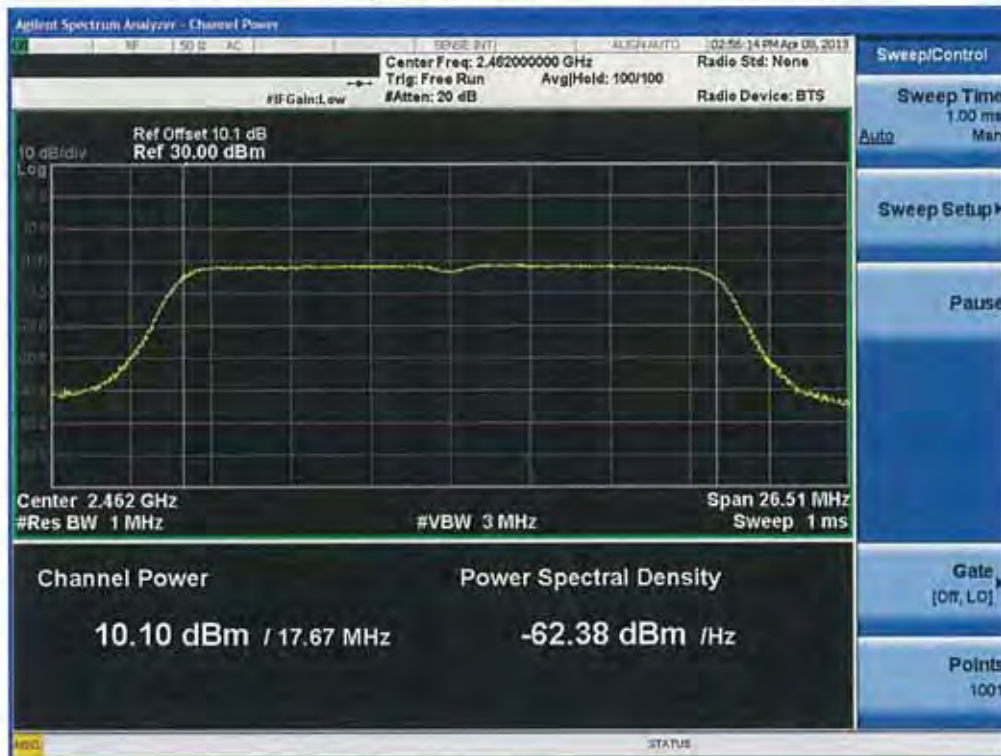

Conducted Output Power (802.11n-CH 11) 6.5Mbps

Conducted Output Power (802.11n-CH 11) 13Mbps

Conducted Output Power (802.11n-CH 11) 19.5Mbps

Conducted Output Power (802.11n-CH 11) 26Mbps

Conducted Output Power (802.11n-CH 11) 39Mbps

Conducted Output Power (802.11n-CH 11) 52Mbps

Conducted Output Power (802.11n-CH 11) 58.5Mbps

Conducted Output Power (802.11n-CH 11) 65Mbps

(5745 MHz ~5825 MHz)

Conducted Output Power (802.11a-CH 149) 6 Mbps