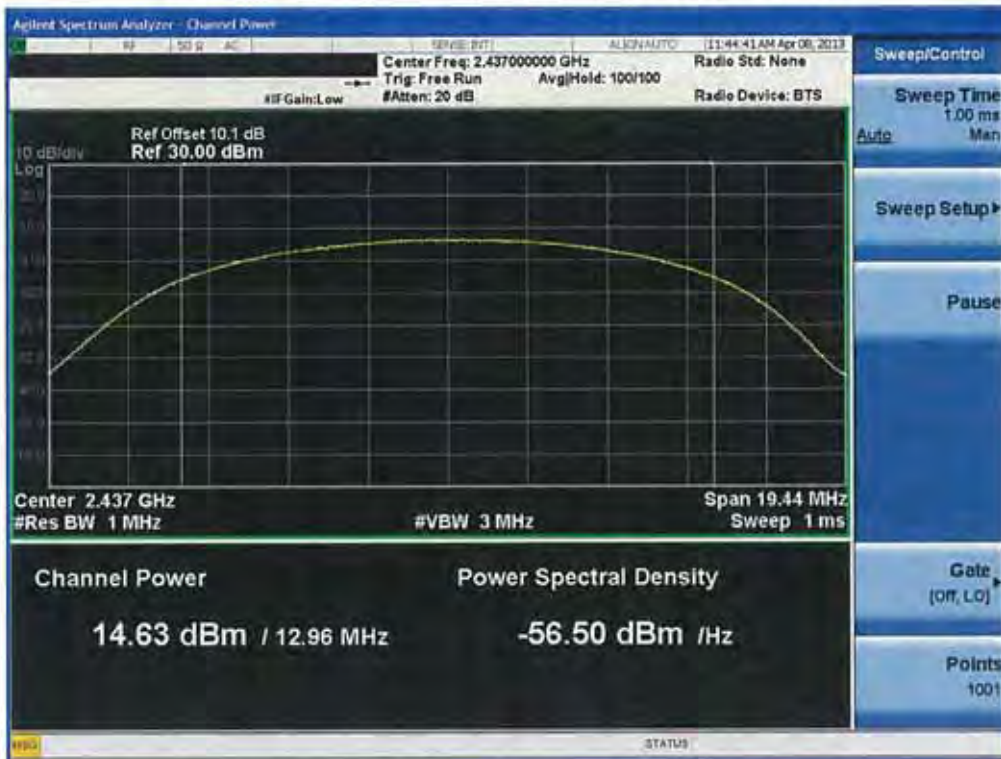

Conducted Output Power (802.11b-CH 6) 5.5Mbps