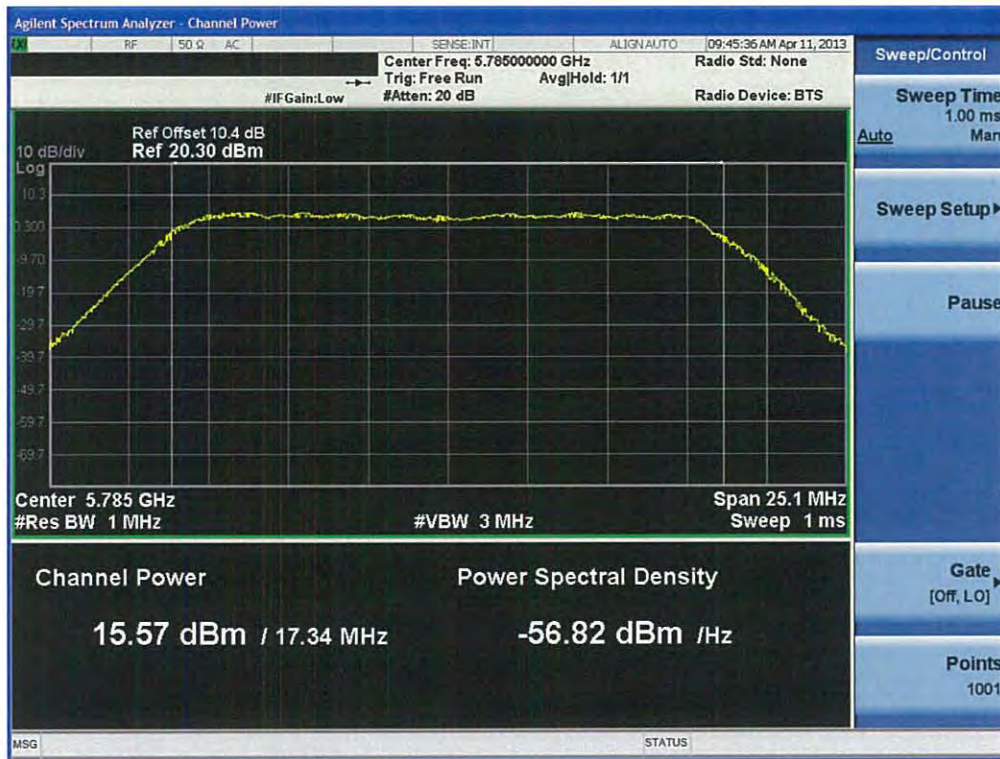

Conducted Output Power (802.11a-CH 149) 54 Mbps

FCC PT.15.247 TEST REPORT	FCC CERTIFICATION REPORT		www.hct.co.kr
Test Report No. HCTR1304FR25-2	Date of Issue: May 06, 2013	EUT Type: Cellular/PCS GSM/GPRS and Cellular WCDMA/HSDPA/HSUPA Phone with Bluetooth, WLAN, NFC(Felica), A-GPS, Wireless Charger, Wi-Fi Direct	FCC ID: ZNFL05E

Conducted Output Power (802.11a-CH 157) 6 Mbps

Conducted Output Power (802.11a-CH 157) 9 Mbps

FCC PT.15.247 TEST REPORT	FCC CERTIFICATION REPORT		www.hct.co.kr
Test Report No. HCTR1304FR25-2	Date of Issue: May 06, 2013	EUT Type: Cellular/PCS GSM/GPRS and Cellular WCDMA/HSDPA/HSUPA Phone with Bluetooth, WLAN, NFC(Felica), A-GPS, Wireless Charger, Wi-Fi Direct	FCC ID: ZNFL05E

Conducted Output Power (802.11a-CH 157) 12 Mbps

Conducted Output Power (802.11a-CH 157) 18 Mbps

Conducted Output Power (802.11a-CH 157) 24 Mbps

Conducted Output Power (802.11a-CH 157) 36 Mbps

FCC PT.15.247 TEST REPORT	FCC CERTIFICATION REPORT		www.hct.co.kr
Test Report No. HCTR1304FR25-2	Date of Issue: May 06, 2013	EUT Type: Cellular/PCS GSM/GPRS and Cellular WCDMA/HSDPA/HSUPA Phone with Bluetooth, WLAN, NFC(Felica), A-GPS, Wireless Charger, Wi-Fi Direct	FCC ID: ZNFL05E