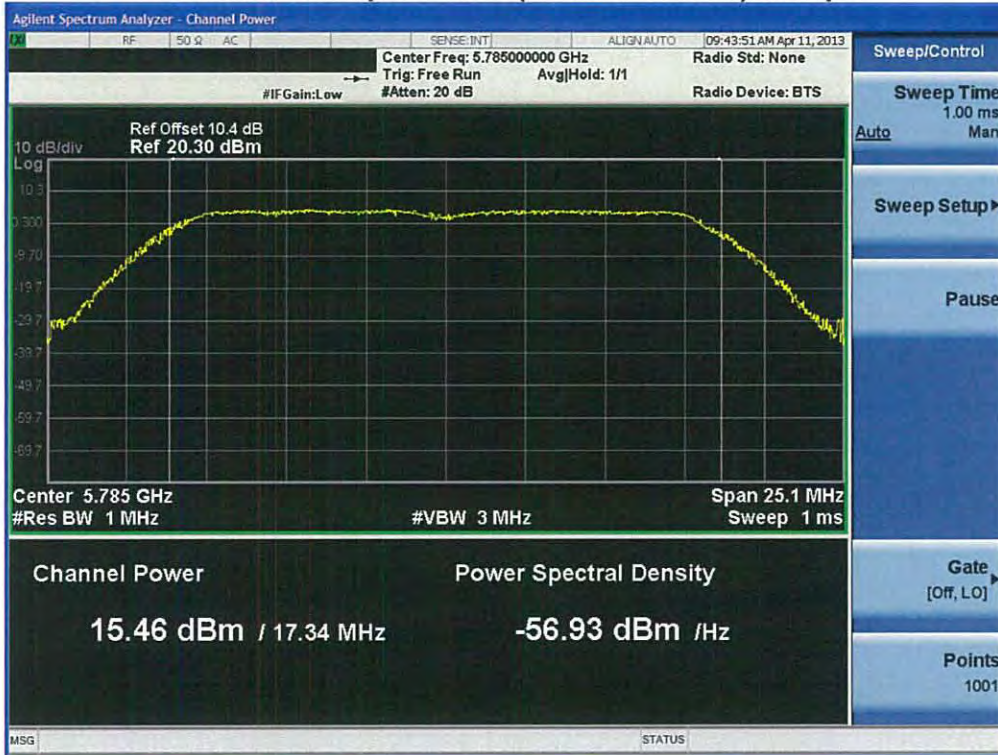

Conducted Output Power (802.11a-CH 157) 6 Mbps