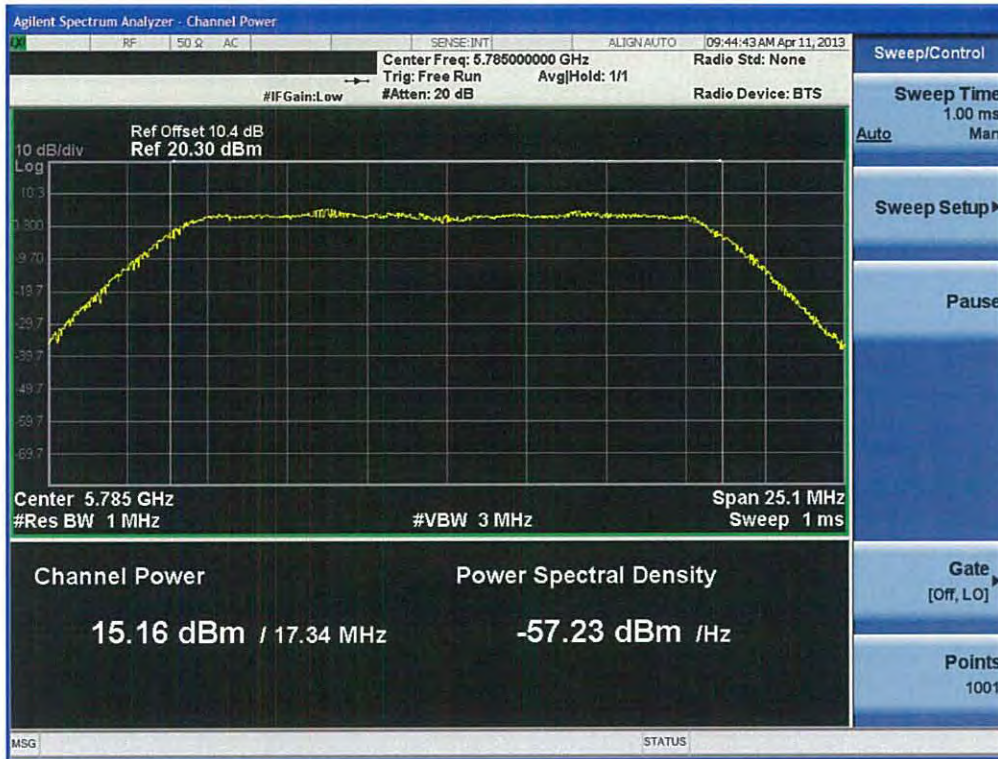

Conducted Output Power (802.11a-CH 157) 6 Mbps

Conducted Output Power (802.11a-CH 157) 9 Mbps

FCC PT.15.247 TEST REPORT	FCC CERTIFICATION REPORT		www.hct.co.kr
Test Report No. HCTR1304FR25-2	Date of Issue: May 06, 2013	EUT Type: Cellular/PCS GSM/GPRS and Cellular WCDMA/HSDPA/HSUPA Phone with Bluetooth, WLAN, NFC(Felica), A-GPS, Wireless Charger, Wi-Fi Direct	FCC ID: ZNFL05E

Conducted Output Power (802.11a-CH 157) 12 Mbps

Conducted Output Power (802.11a-CH 157) 18 Mbps

Conducted Output Power (802.11a-CH 157) 24 Mbps

Conducted Output Power (802.11a-CH 157) 36 Mbps

FCC PT.15.247 TEST REPORT	FCC CERTIFICATION REPORT		www.hct.co.kr
Test Report No. HCTR1304FR25-2	Date of Issue: May 06, 2013	EUT Type: Cellular/PCS GSM/GPRS and Cellular WCDMA/HSDPA/HSUPA Phone with Bluetooth, WLAN, NFC(Felica), A-GPS, Wireless Charger, Wi-Fi Direct	FCC ID: ZNFL05E