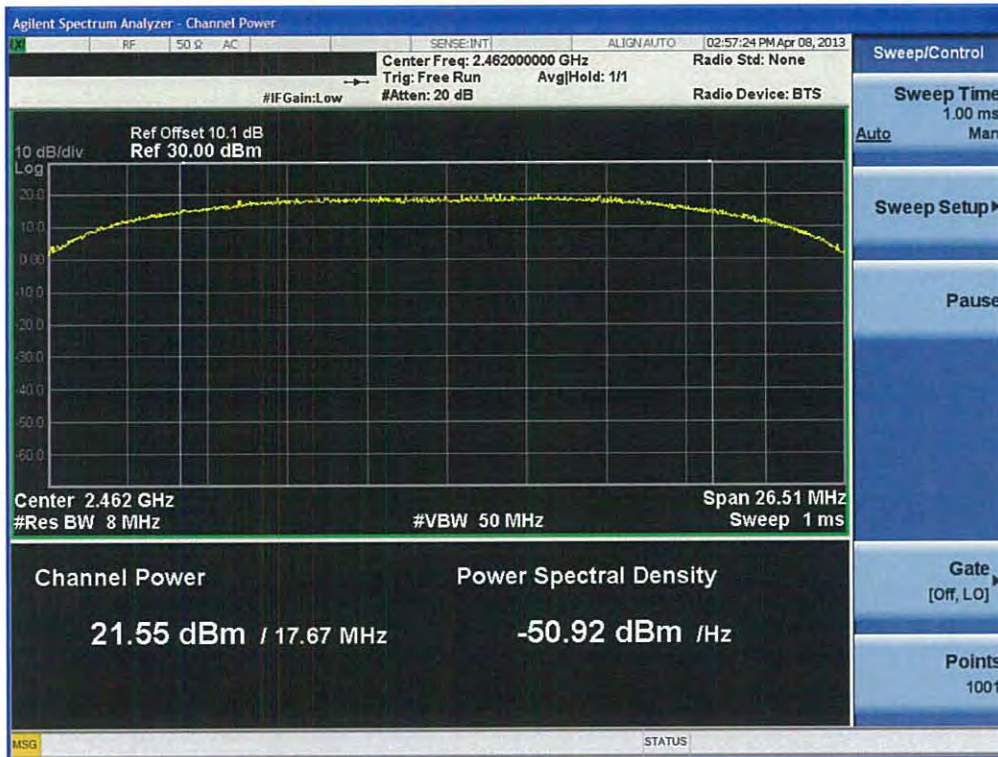

Conducted Output Power (802.11n-CH 11) 39Mbps

Conducted Output Power (802.11n-CH 11) 52Mbps

FCC PT.15.247 TEST REPORT	FCC CERTIFICATION REPORT		www.hct.co.kr
Test Report No. HCTR1304FR25-2	Date of Issue: May 06, 2013	EUT Type: Cellular/PCS GSM/GPRS and Cellular WCDMA/HSDPA/HSUPA Phone with Bluetooth, WLAN, NFC(Felica), A-GPS, Wireless Charger, Wi-Fi Direct	FCC ID: ZNFL05E

Conducted Output Power (802.11n-CH 11) 58.5Mbps

Conducted Output Power (802.11n-CH 11) 65Mbps

FCC PT.15.247 TEST REPORT	FCC CERTIFICATION REPORT		www.hct.co.kr
Test Report No. HCTR1304FR25-2	Date of Issue: May 06, 2013	EUT Type: Cellular/PCS GSM/GPRS and Cellular WCDMA/HSDPA/HSUPA Phone with Bluetooth, WLAN, NFC(Felica), A-GPS, Wireless Charger, Wi-Fi Direct	FCC ID: ZNFL05E