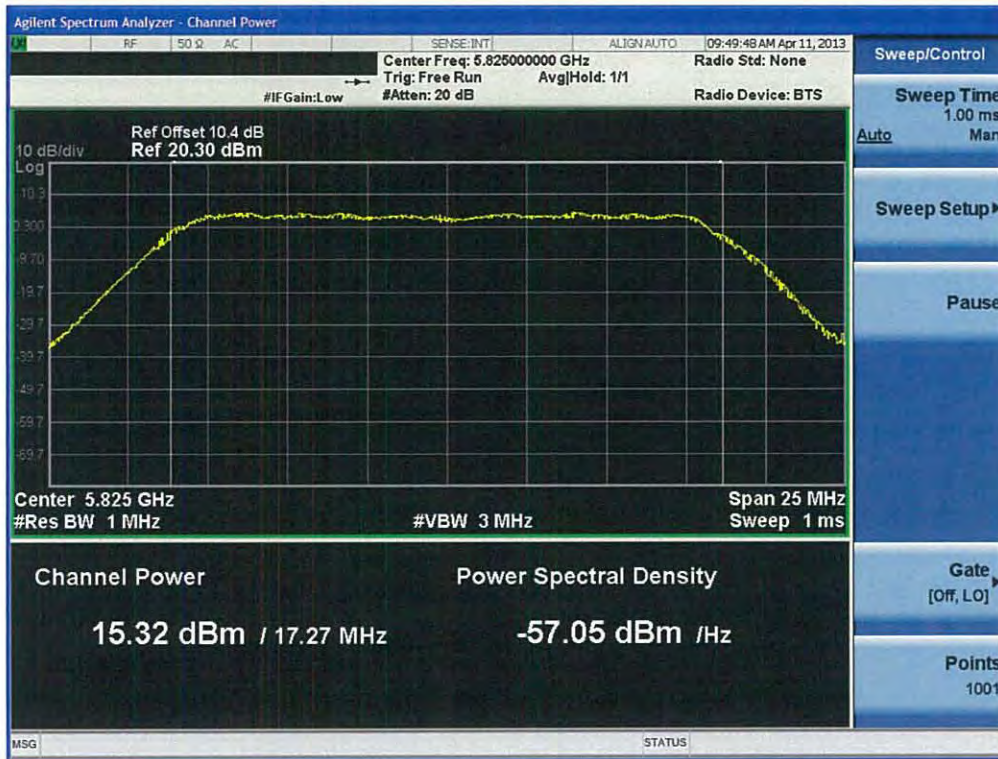

Conducted Output Power (802.11a-CH 157) 12 Mbps

Conducted Output Power (802.11a-CH 157) 18 Mbps

Conducted Output Power (802.11a-CH 157) 24 Mbps

Conducted Output Power (802.11a-CH 157) 36 Mbps

FCC PT.15.247 TEST REPORT	FCC CERTIFICATION REPORT		www.hct.co.kr
Test Report No. HCTR1304FR25-2	Date of Issue: May 06, 2013	EUT Type: Cellular/PCS GSM/GPRS and Cellular WCDMA/HSDPA/HSUPA Phone with Bluetooth, WLAN, NFC(Felica), A-GPS, Wireless Charger, Wi-Fi Direct	FCC ID: ZNFL05E

Conducted Output Power (802.11a-CH 157) 48 Mbps

Conducted Output Power (802.11a-CH 157) 54 Mbps

FCC PT.15.247 TEST REPORT	FCC CERTIFICATION REPORT		www.hct.co.kr
Test Report No. HCTR1304FR25-2	Date of Issue: May 06, 2013	EUT Type: Cellular/PCS GSM/GPRS and Cellular WCDMA/HSDPA/HSUPA Phone with Bluetooth, WLAN, NFC(Felica), A-GPS, Wireless Charger, Wi-Fi Direct	FCC ID: ZNFL05E

Conducted Output Power (802.11a-CH 165) 12 Mbps

Conducted Output Power (802.11a-CH 165) 18 Mbps

Conducted Output Power (802.11a-CH 165) 24 Mbps

Conducted Output Power (802.11a-CH 165) 36 Mbps

FCC PT.15.247 TEST REPORT	FCC CERTIFICATION REPORT		www.hct.co.kr
Test Report No. HCTR1304FR25-2	Date of Issue: May 06, 2013	EUT Type: Cellular/PCS GSM/GPRS and Cellular WCDMA/HSDPA/HSUPA Phone with Bluetooth, WLAN, NFC(Felica), A-GPS, Wireless Charger, Wi-Fi Direct	FCC ID: ZNFL05E