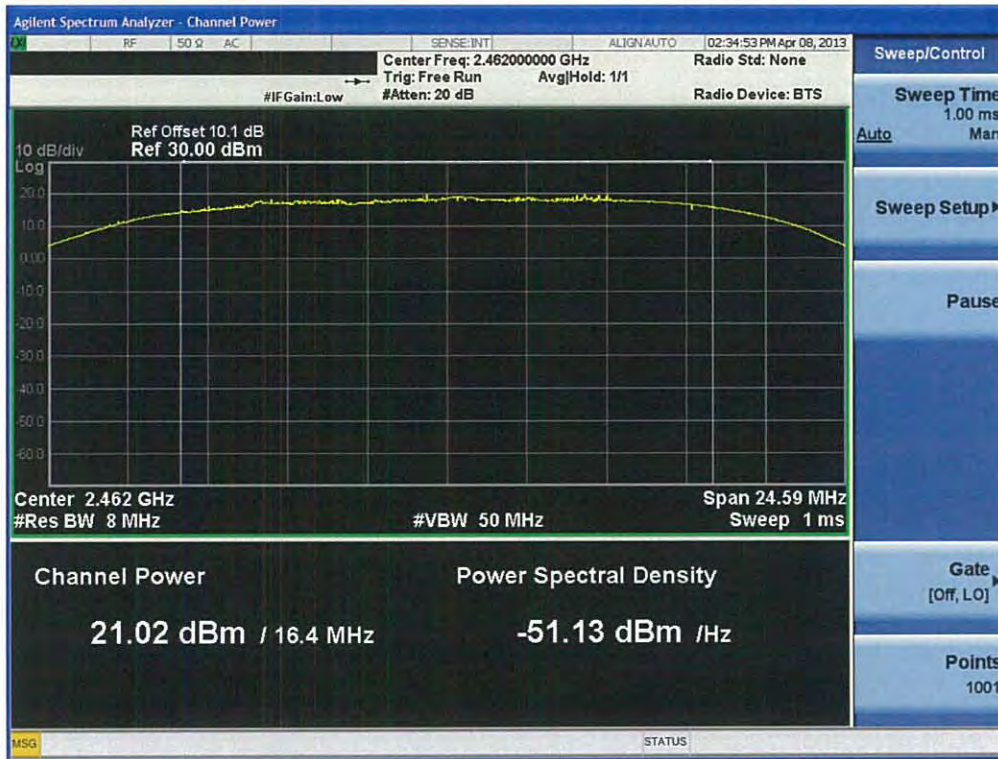

Conducted Output Power (802.11g-CH 11) 6Mbps

Conducted Output Power (802.11g-CH 11) 9Mbps

Conducted Output Power (802.11g-CH 11) 12Mbps

Conducted Output Power (802.11g-CH 11) 18Mbps

FCC PT.15.247 TEST REPORT	FCC CERTIFICATION REPORT		www.hct.co.kr
Test Report No. HCTR1304FR25-2	Date of Issue: May 06, 2013	EUT Type: Cellular/PCS GSM/GPRS and Cellular WCDMA/HSDPA/HSUPA Phone with Bluetooth, WLAN, NFC(Felica), A-GPS, Wireless Charger, Wi-Fi Direct	FCC ID: ZNFL05E

Conducted Output Power (802.11g-CH 11) 24Mbps

Conducted Output Power (802.11g-CH 11) 36Mbps

FCC PT.15.247 TEST REPORT	FCC CERTIFICATION REPORT		www.hct.co.kr
Test Report No. HCTR1304FR25-2	Date of Issue: May 06, 2013	EUT Type: Cellular/PCS GSM/GPRS and Cellular WCDMA/HSDPA/HSUPA Phone with Bluetooth, WLAN, NFC(Felica), A-GPS, Wireless Charger, Wi-Fi Direct	FCC ID: ZNFL05E

Conducted Output Power (802.11g-CH 11) 48Mbps

Conducted Output Power (802.11g-CH 11) 54Mbps

Conducted Output Power (802.11n-CH 1) 6.5Mbps

Conducted Output Power (802.11n-CH 1) 13Mbps

Conducted Output Power (802.11n-CH 1) 19.5Mbps

Conducted Output Power (802.11n-CH 1) 26Mbps

Conducted Output Power (802.11n-CH 1) 39Mbps

Conducted Output Power (802.11n-CH 1) 52Mbps

FCC PT.15.247 TEST REPORT	FCC CERTIFICATION REPORT		www.hct.co.kr
Test Report No. HCTR1304FR25-2	Date of Issue: May 06, 2013	EUT Type: Cellular/PCS GSM/GPRS and Cellular WCDMA/HSDPA/HSUPA Phone with Bluetooth, WLAN, NFC(Felica), A-GPS, Wireless Charger, Wi-Fi Direct	FCC ID: ZNFL05E