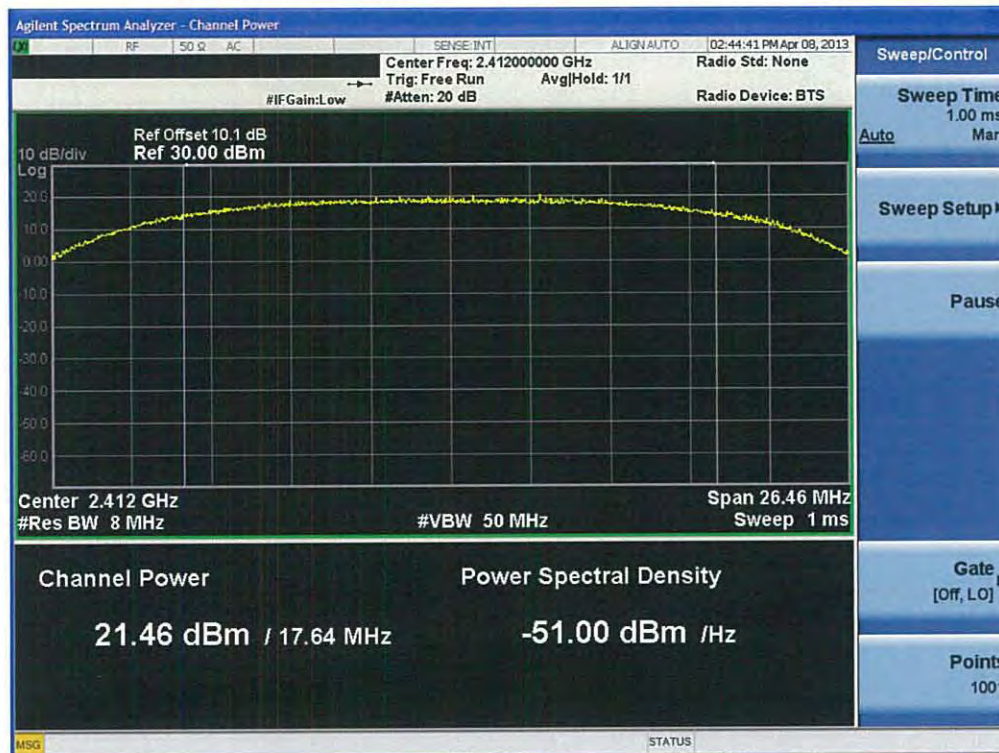

Conducted Output Power (802.11g-CH 11) 24Mbps

Conducted Output Power (802.11g-CH 11) 36Mbps

FCC PT.15.247 TEST REPORT	FCC CERTIFICATION REPORT		www.hct.co.kr
Test Report No. HCTR1304FR25-2	Date of Issue: May 06, 2013	EUT Type: Cellular/PCS GSM/GPRS and Cellular WCDMA/HSDPA/HSUPA Phone with Bluetooth, WLAN, NFC(Felica), A-GPS, Wireless Charger, Wi-Fi Direct	FCC ID: ZNFL05E

Conducted Output Power (802.11g-CH 11) 48Mbps

Conducted Output Power (802.11g-CH 11) 54Mbps

Conducted Output Power (802.11n-CH 1) 6.5Mbps

Conducted Output Power (802.11n-CH 1) 13Mbps

Conducted Output Power (802.11n-CH 1) 19.5Mbps

Conducted Output Power (802.11n-CH 1) 26Mbps

Conducted Output Power (802.11n-CH 1) 39Mbps

Conducted Output Power (802.11n-CH 1) 52Mbps

FCC PT.15.247 TEST REPORT	FCC CERTIFICATION REPORT		www.hct.co.kr
Test Report No. HCTR1304FR25-2	Date of Issue: May 06, 2013	EUT Type: Cellular/PCS GSM/GPRS and Cellular WCDMA/HSDPA/HSUPA Phone with Bluetooth, WLAN, NFC(Felica), A-GPS, Wireless Charger, Wi-Fi Direct	FCC ID: ZNFL05E

Conducted Output Power (802.11n-CH 1) 58.5Mbps

Conducted Output Power (802.11n-CH 1) 65Mbps

FCC PT.15.247 TEST REPORT	FCC CERTIFICATION REPORT		www.hct.co.kr
Test Report No. HCTR1304FR25-2	Date of Issue: May 06, 2013	EUT Type: Cellular/PCS GSM/GPRS and Cellular WCDMA/HSDPA/HSUPA Phone with Bluetooth, WLAN, NFC(Felica), A-GPS, Wireless Charger, Wi-Fi Direct	FCC ID: ZNFL05E