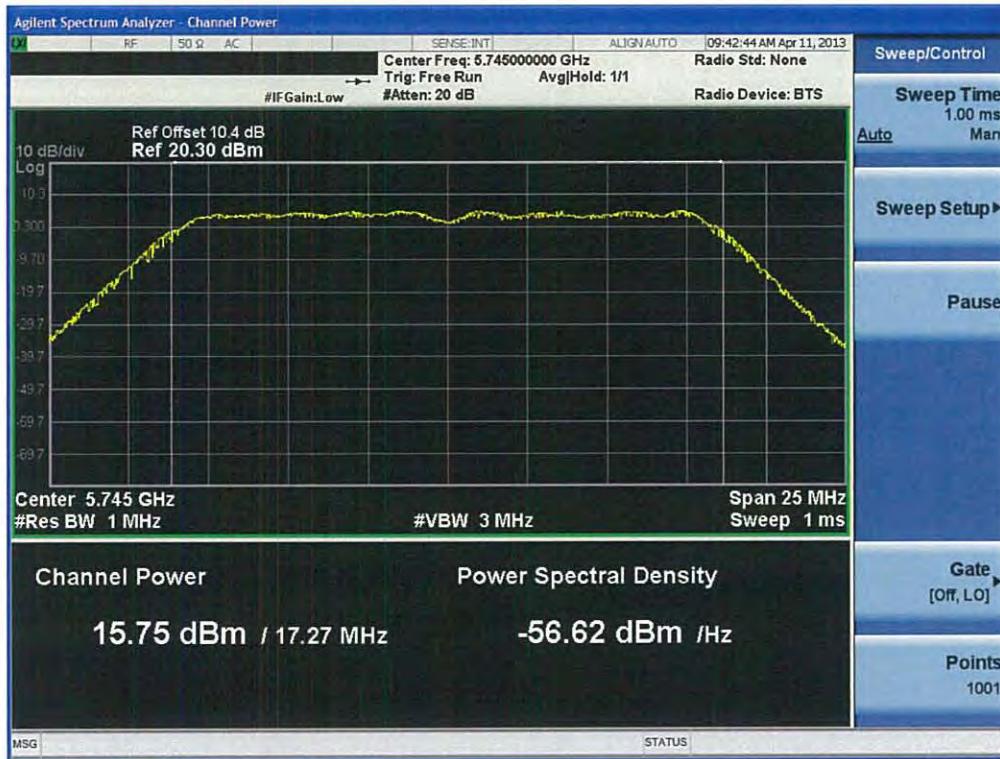

(5745 MHz ~5825 MHz)

Conducted Output Power (802.11a-CH 149) 6 Mbps

Conducted Output Power (802.11a-CH 149) 9 Mbps

FCC PT.15.247 TEST REPORT	FCC CERTIFICATION REPORT		www.hct.co.kr
Test Report No. HCTR1304FR25-2	Date of Issue: May 06, 2013	EUT Type: Cellular/PCS GSM/GPRS and Cellular WCDMA/HSDPA/HSUPA Phone with Bluetooth, WLAN, NFC(Felica), A-GPS, Wireless Charger, Wi-Fi Direct	FCC ID: ZNFL05E

Conducted Output Power (802.11a-CH 149) 12 Mbps

Conducted Output Power (802.11a-CH 149) 18 Mbps

Conducted Output Power (802.11a-CH 149) 24 Mbps

Conducted Output Power (802.11a-CH 149) 36 Mbps

Conducted Output Power (802.11a-CH 149) 48 Mbps

Conducted Output Power (802.11a-CH 149) 54 Mbps

FCC PT.15.247 TEST REPORT	FCC CERTIFICATION REPORT		www.hct.co.kr
Test Report No. HCTR1304FR25-2	Date of Issue: May 06, 2013	EUT Type: Cellular/PCS GSM/GPRS and Cellular WCDMA/HSDPA/HSUPA Phone with Bluetooth, WLAN, NFC(Felica), A-GPS, Wireless Charger, Wi-Fi Direct	FCC ID: ZNFL05E