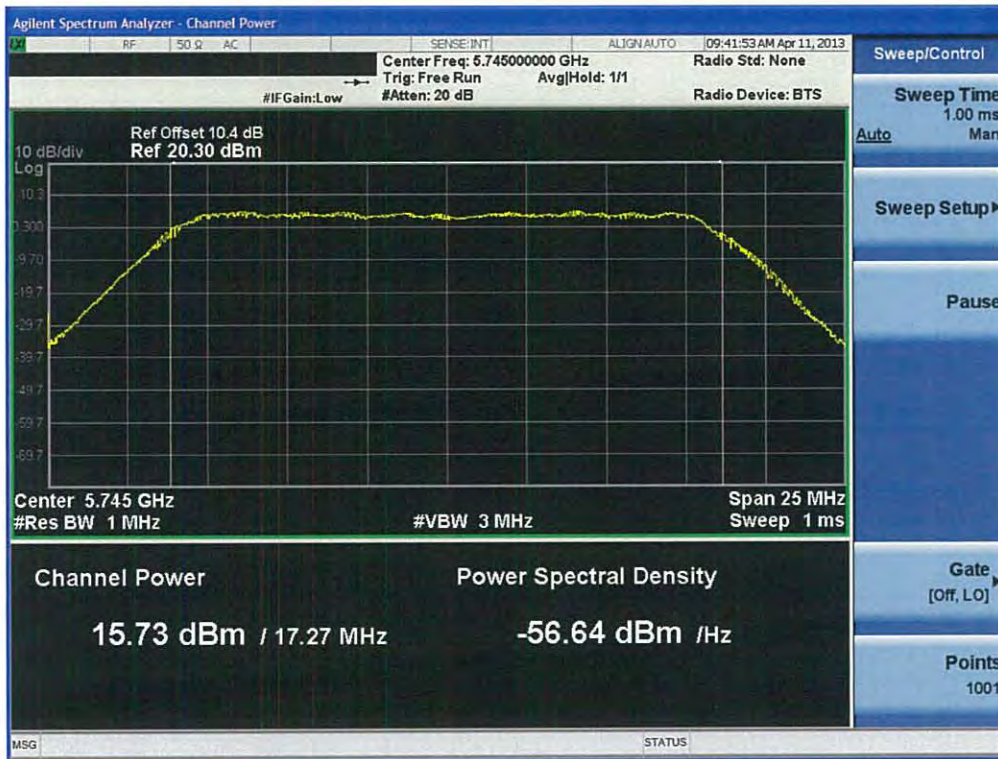

Conducted Output Power (802.11n-CH 11) 58.5Mbps

Conducted Output Power (802.11n-CH 11) 65Mbps

FCC PT.15.247 TEST REPORT	FCC CERTIFICATION REPORT		www.hct.co.kr
Test Report No. HCTR1304FR25-2	Date of Issue: May 06, 2013	EUT Type: Cellular/PCS GSM/GPRS and Cellular WCDMA/HSDPA/HSUPA Phone with Bluetooth, WLAN, NFC(Felica), A-GPS, Wireless Charger, Wi-Fi Direct	FCC ID: ZNFL05E

(5745 MHz ~5825 MHz)

Conducted Output Power (802.11a-CH 149) 6 Mbps

Conducted Output Power (802.11a-CH 149) 9 Mbps

FCC PT.15.247 TEST REPORT	FCC CERTIFICATION REPORT		www.hct.co.kr
Test Report No. HCTR1304FR25-2	Date of Issue: May 06, 2013	EUT Type: Cellular/PCS GSM/GPRS and Cellular WCDMA/HSDPA/HSUPA Phone with Bluetooth, WLAN, NFC(Felica), A-GPS, Wireless Charger, Wi-Fi Direct	FCC ID: ZNFL05E

Conducted Output Power (802.11a-CH 149) 12 Mbps

Conducted Output Power (802.11a-CH 149) 18 Mbps

Conducted Output Power (802.11a-CH 149) 24 Mbps

Conducted Output Power (802.11a-CH 149) 36 Mbps

Conducted Output Power (802.11a-CH 149) 48 Mbps