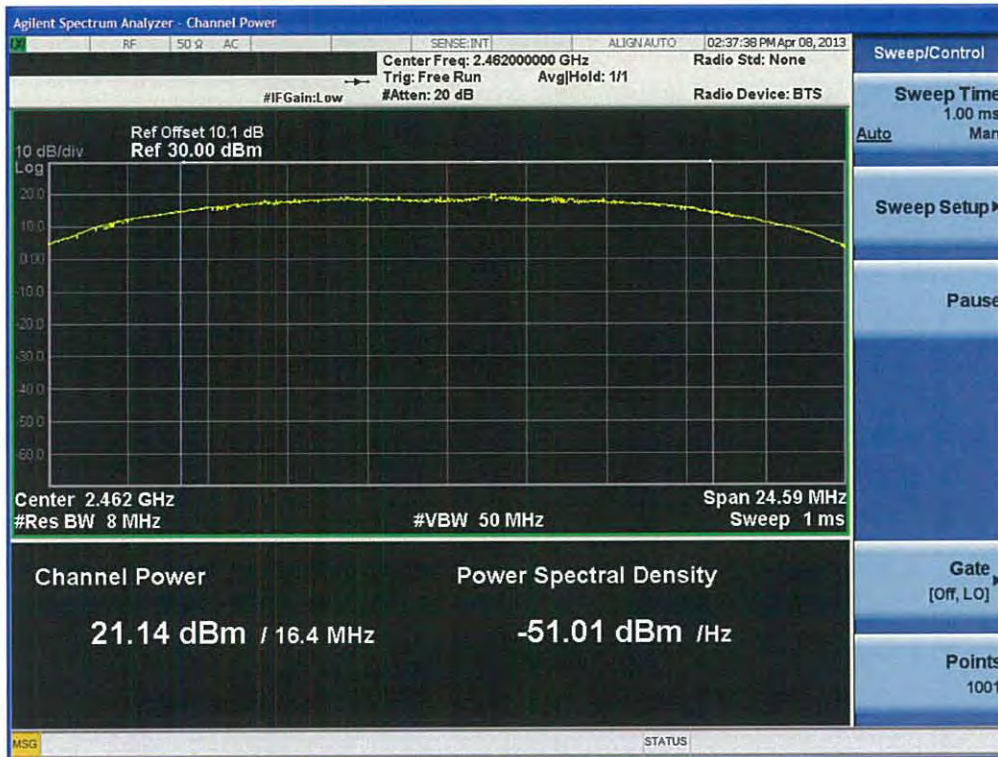

Conducted Output Power (802.11g-CH 11) 6Mbps

Conducted Output Power (802.11g-CH 11) 9Mbps

Conducted Output Power (802.11g-CH 11) 12Mbps

Conducted Output Power (802.11g-CH 11) 18Mbps

FCC PT.15.247 TEST REPORT	FCC CERTIFICATION REPORT		www.hct.co.kr
Test Report No. HCTR1304FR25-2	Date of Issue: May 06, 2013	EUT Type: Cellular/PCS GSM/GPRS and Cellular WCDMA/HSDPA/HSUPA Phone with Bluetooth, WLAN, NFC(Felica), A-GPS, Wireless Charger, Wi-Fi Direct	FCC ID: ZNFL05E

Conducted Output Power (802.11g-CH 11) 24Mbps

Conducted Output Power (802.11g-CH 11) 36Mbps

FCC PT.15.247 TEST REPORT	FCC CERTIFICATION REPORT		www.hct.co.kr
Test Report No. HCTR1304FR25-2	Date of Issue: May 06, 2013	EUT Type: Cellular/PCS GSM/GPRS and Cellular WCDMA/HSDPA/HSUPA Phone with Bluetooth, WLAN, NFC(Felica), A-GPS, Wireless Charger, Wi-Fi Direct	FCC ID: ZNFL05E

Conducted Output Power (802.11n-CH 1) 26Mbps

Conducted Output Power (802.11n-CH 1) 39Mbps

Conducted Output Power (802.11n-CH 1) 52Mbps

FCC PT.15.247 TEST REPORT	FCC CERTIFICATION REPORT		www.hct.co.kr
Test Report No. HCTR1304FR25-2	Date of Issue: May 06, 2013	EUT Type: Cellular/PCS GSM/GPRS and Cellular WCDMA/HSDPA/HSUPA Phone with Bluetooth, WLAN, NFC(Felica), A-GPS, Wireless Charger, Wi-Fi Direct	FCC ID: ZNFL05E

Conducted Output Power (802.11n-CH 1) 58.5Mbps

Conducted Output Power (802.11n-CH 1) 65Mbps

FCC PT.15.247 TEST REPORT	FCC CERTIFICATION REPORT		www.hct.co.kr
Test Report No. HCTR1304FR25-2	Date of Issue: May 06, 2013	EUT Type: Cellular/PCS GSM/GPRS and Cellular WCDMA/HSDPA/HSUPA Phone with Bluetooth, WLAN, NFC(Felica), A-GPS, Wireless Charger, Wi-Fi Direct	FCC ID: ZNFL05E