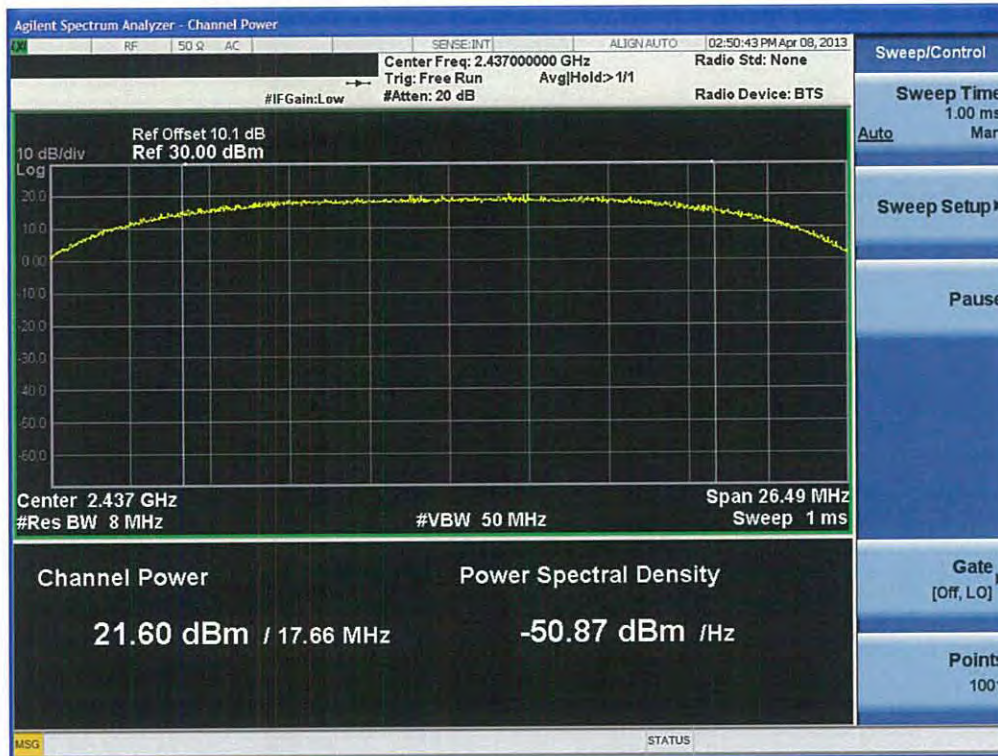

Conducted Output Power (802.11n-CH 1) 58.5Mbps

Conducted Output Power (802.11n-CH 1) 65Mbps

FCC PT.15.247 TEST REPORT	FCC CERTIFICATION REPORT		www.hct.co.kr
Test Report No. HCTR1304FR25-2	Date of Issue: May 06, 2013	EUT Type: Cellular/PCS GSM/GPRS and Cellular WCDMA/HSDPA/HSUPA Phone with Bluetooth, WLAN, NFC(Felica), A-GPS, Wireless Charger, Wi-Fi Direct	FCC ID: ZNFL05E

Conducted Output Power (802.11n-CH 6) 6.5Mbps

Conducted Output Power (802.11n-CH 6) 13Mbps

Conducted Output Power (802.11n-CH 6) 19.5Mbps

Conducted Output Power (802.11n-CH 6) 26Mbps

FCC PT.15.247 TEST REPORT	FCC CERTIFICATION REPORT		www.hct.co.kr
Test Report No. HCTR1304FR25-2	Date of Issue: May 06, 2013	EUT Type: Cellular/PCS GSM/GPRS and Cellular WCDMA/HSDPA/HSUPA Phone with Bluetooth, WLAN, NFC(Felica), A-GPS, Wireless Charger, Wi-Fi Direct	FCC ID: ZNFL05E

Conducted Output Power (802.11n-CH 6) 39Mbps

Conducted Output Power (802.11n-CH 6) 52Mbps

FCC PT.15.247 TEST REPORT	FCC CERTIFICATION REPORT		www.hct.co.kr
Test Report No. HCTR1304FR25-2	Date of Issue: May 06, 2013	EUT Type: Cellular/PCS GSM/GPRS and Cellular WCDMA/HSDPA/HSUPA Phone with Bluetooth, WLAN, NFC(Felica), A-GPS, Wireless Charger, Wi-Fi Direct	FCC ID: ZNFL05E

Conducted Output Power (802.11n-CH 6) 58.5Mbps

Conducted Output Power (802.11n-CH 6) 65Mbps

FCC PT.15.247 TEST REPORT	FCC CERTIFICATION REPORT		www.hct.co.kr
Test Report No. HCTR1304FR25-2	Date of Issue: May 06, 2013	EUT Type: Cellular/PCS GSM/GPRS and Cellular WCDMA/HSDPA/HSUPA Phone with Bluetooth, WLAN, NFC(Felica), A-GPS, Wireless Charger, Wi-Fi Direct	FCC ID: ZNFL05E