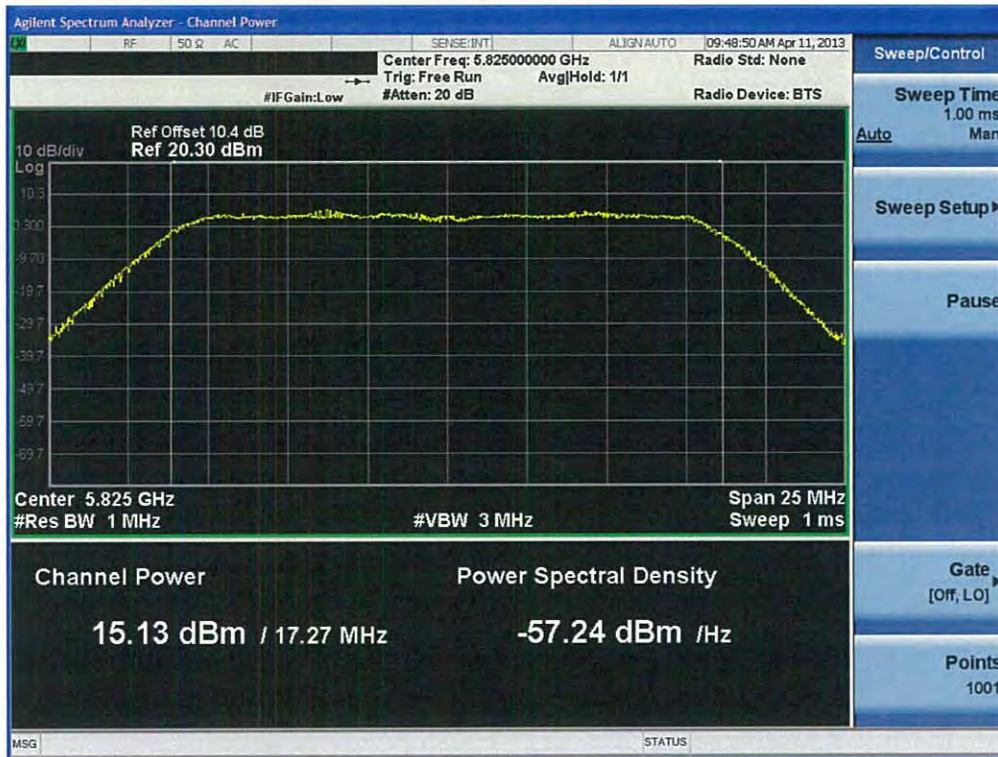

Conducted Output Power (802.11a-CH 157) 12 Mbps

Conducted Output Power (802.11a-CH 157) 18 Mbps

Conducted Output Power (802.11a-CH 157) 24 Mbps

Conducted Output Power (802.11a-CH 157) 36 Mbps

FCC PT.15.247 TEST REPORT	FCC CERTIFICATION REPORT		www.hct.co.kr
Test Report No. HCTR1304FR25-2	Date of Issue: May 06, 2013	EUT Type: Cellular/PCS GSM/GPRS and Cellular WCDMA/HSDPA/HSUPA Phone with Bluetooth, WLAN, NFC(Felica), A-GPS, Wireless Charger, Wi-Fi Direct	FCC ID: ZNFL05E

Conducted Output Power (802.11a-CH 157) 48 Mbps

Conducted Output Power (802.11a-CH 157) 54 Mbps

FCC PT.15.247 TEST REPORT	FCC CERTIFICATION REPORT		www.hct.co.kr
Test Report No. HCTR1304FR25-2	Date of Issue: May 06, 2013	EUT Type: Cellular/PCS GSM/GPRS and Cellular WCDMA/HSDPA/HSUPA Phone with Bluetooth, WLAN, NFC(Felica), A-GPS, Wireless Charger, Wi-Fi Direct	FCC ID: ZNFL05E

Conducted Output Power (802.11a-CH 165) 12 Mbps

Conducted Output Power (802.11a-CH 165) 18 Mbps

Conducted Output Power (802.11a-CH 165) 24 Mbps

Conducted Output Power (802.11a-CH 165) 36 Mbps

FCC PT.15.247 TEST REPORT	FCC CERTIFICATION REPORT		www.hct.co.kr
Test Report No. HCTR1304FR25-2	Date of Issue: May 06, 2013	EUT Type: Cellular/PCS GSM/GPRS and Cellular WCDMA/HSDPA/HSUPA Phone with Bluetooth, WLAN, NFC(Felica), A-GPS, Wireless Charger, Wi-Fi Direct	FCC ID: ZNFL05E