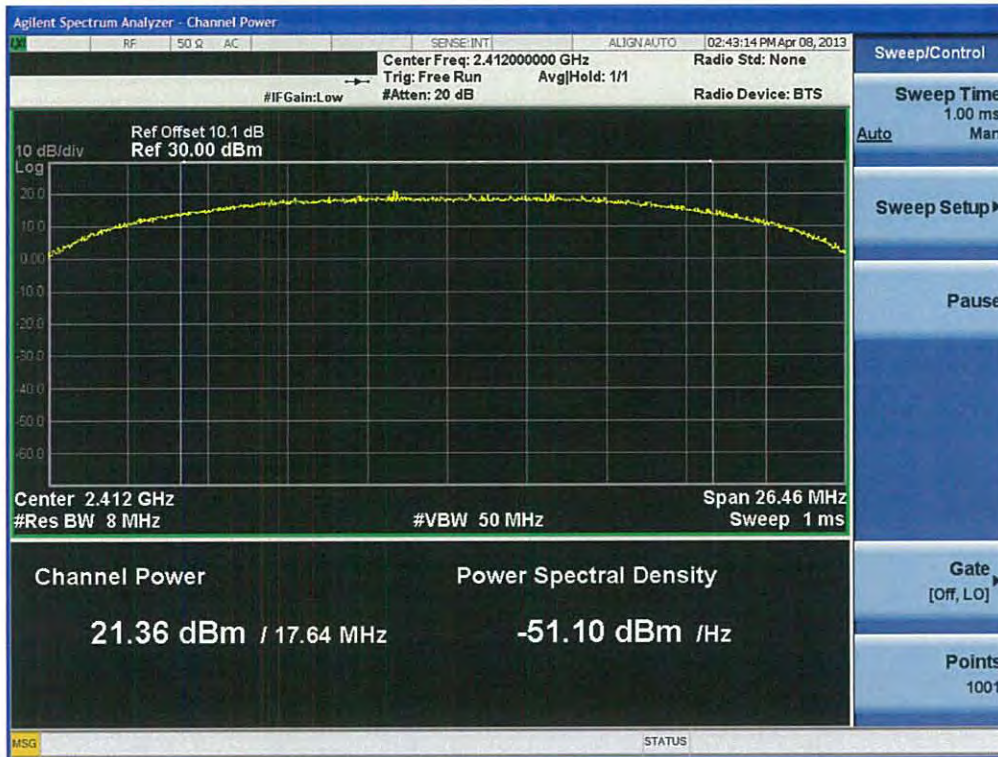

Conducted Output Power (802.11g-CH 11) 24Mbps

Conducted Output Power (802.11g-CH 11) 36Mbps

FCC PT.15.247 TEST REPORT	FCC CERTIFICATION REPORT		www.hct.co.kr
Test Report No. HCTR1304FR25-2	Date of Issue: May 06, 2013	EUT Type: Cellular/PCS GSM/GPRS and Cellular WCDMA/HSDPA/HSUPA Phone with Bluetooth, WLAN, NFC(Felica), A-GPS, Wireless Charger, Wi-Fi Direct	FCC ID: ZNFL05E

Conducted Output Power (802.11n-CH 1) 26Mbps

Conducted Output Power (802.11n-CH 1) 39Mbps

Conducted Output Power (802.11n-CH 1) 52Mbps

FCC PT.15.247 TEST REPORT	FCC CERTIFICATION REPORT		www.hct.co.kr
Test Report No. HCTR1304FR25-2	Date of Issue: May 06, 2013	EUT Type: Cellular/PCS GSM/GPRS and Cellular WCDMA/HSDPA/HSUPA Phone with Bluetooth, WLAN, NFC(Felica), A-GPS, Wireless Charger, Wi-Fi Direct	FCC ID: ZNFL05E

Conducted Output Power (802.11n-CH 1) 58.5Mbps

Conducted Output Power (802.11n-CH 1) 65Mbps

FCC PT.15.247 TEST REPORT	FCC CERTIFICATION REPORT		www.hct.co.kr
Test Report No. HCTR1304FR25-2	Date of Issue: May 06, 2013	EUT Type: Cellular/PCS GSM/GPRS and Cellular WCDMA/HSDPA/HSUPA Phone with Bluetooth, WLAN, NFC(Felica), A-GPS, Wireless Charger, Wi-Fi Direct	FCC ID: ZNFL05E

Conducted Output Power (802.11n-CH 6) 6.5Mbps

Conducted Output Power (802.11n-CH 6) 13Mbps

Conducted Output Power (802.11n-CH 6) 19.5Mbps

Conducted Output Power (802.11n-CH 6) 26Mbps

FCC PT.15.247 TEST REPORT	FCC CERTIFICATION REPORT		www.hct.co.kr
Test Report No. HCTR1304FR25-2	Date of Issue: May 06, 2013	EUT Type: Cellular/PCS GSM/GPRS and Cellular WCDMA/HSDPA/HSUPA Phone with Bluetooth, WLAN, NFC(Felica), A-GPS, Wireless Charger, Wi-Fi Direct	FCC ID: ZNFL05E