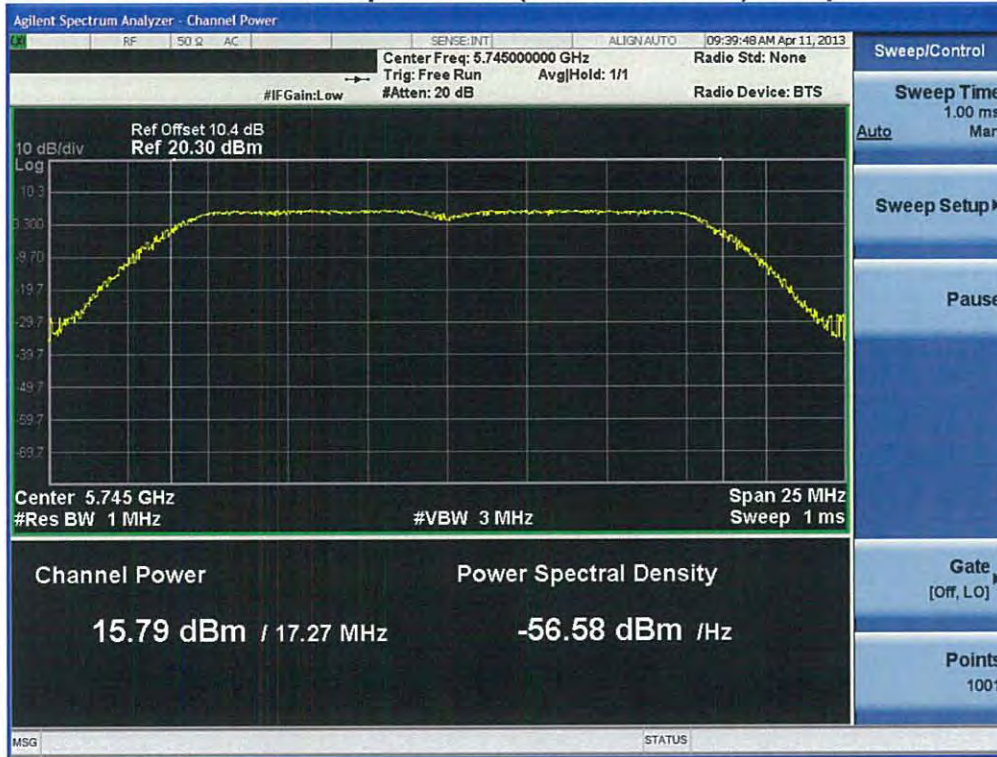

Conducted Output Power (802.11n-CH 11) 39Mbps

Conducted Output Power (802.11n-CH 11) 52Mbps

FCC PT.15.247 TEST REPORT	FCC CERTIFICATION REPORT		www.hct.co.kr
Test Report No. HCTR1304FR25-2	Date of Issue: May 06, 2013	EUT Type: Cellular/PCS GSM/GPRS and Cellular WCDMA/HSDPA/HSUPA Phone with Bluetooth, WLAN, NFC(Felica), A-GPS, Wireless Charger, Wi-Fi Direct	FCC ID: ZNFL05E

Conducted Output Power (802.11n-CH 11) 58.5Mbps

Conducted Output Power (802.11n-CH 11) 65Mbps

FCC PT.15.247 TEST REPORT	FCC CERTIFICATION REPORT		www.hct.co.kr
Test Report No. HCTR1304FR25-2	Date of Issue: May 06, 2013	EUT Type: Cellular/PCS GSM/GPRS and Cellular WCDMA/HSDPA/HSUPA Phone with Bluetooth, WLAN, NFC(Felica), A-GPS, Wireless Charger, Wi-Fi Direct	FCC ID: ZNFL05E

(5745 MHz ~5825 MHz)

Conducted Output Power (802.11a-CH 149) 6 Mbps

Conducted Output Power (802.11a-CH 149) 9 Mbps

FCC PT.15.247 TEST REPORT	FCC CERTIFICATION REPORT		www.hct.co.kr
Test Report No. HCTR1304FR25-2	Date of Issue: May 06, 2013	EUT Type: Cellular/PCS GSM/GPRS and Cellular WCDMA/HSDPA/HSUPA Phone with Bluetooth, WLAN, NFC(Felica), A-GPS, Wireless Charger, Wi-Fi Direct	FCC ID: ZNFL05E