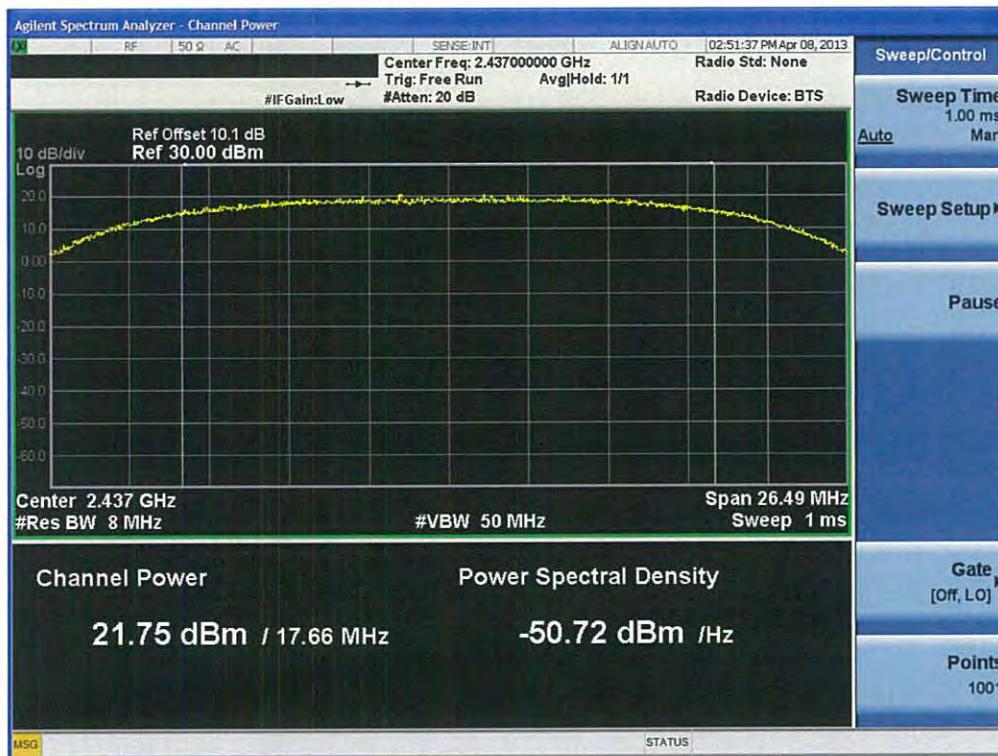

Conducted Output Power (802.11n-CH 1) 58.5Mbps

Conducted Output Power (802.11n-CH 1) 65Mbps

FCC PT.15.247 TEST REPORT	FCC CERTIFICATION REPORT		www.hct.co.kr
Test Report No. HCTR1304FR25-2	Date of Issue: May 06, 2013	EUT Type: Cellular/PCS GSM/GPRS and Cellular WCDMA/HSDPA/HSUPA Phone with Bluetooth, WLAN, NFC(Felica), A-GPS, Wireless Charger, Wi-Fi Direct	FCC ID: ZNFL05E

Conducted Output Power (802.11n-CH 6) 6.5Mbps

Conducted Output Power (802.11n-CH 6) 13Mbps

Conducted Output Power (802.11n-CH 6) 19.5Mbps

Conducted Output Power (802.11n-CH 6) 26Mbps

FCC PT.15.247 TEST REPORT	FCC CERTIFICATION REPORT		www.hct.co.kr
Test Report No. HCTR1304FR25-2	Date of Issue: May 06, 2013	EUT Type: Cellular/PCS GSM/GPRS and Cellular WCDMA/HSDPA/HSUPA Phone with Bluetooth, WLAN, NFC(Felica), A-GPS, Wireless Charger, Wi-Fi Direct	FCC ID: ZNFL05E

Conducted Output Power (802.11n-CH 6) 39Mbps

Conducted Output Power (802.11n-CH 6) 52Mbps

FCC PT.15.247 TEST REPORT	FCC CERTIFICATION REPORT		www.hct.co.kr
Test Report No. HCTR1304FR25-2	Date of Issue: May 06, 2013	EUT Type: Cellular/PCS GSM/GPRS and Cellular WCDMA/HSDPA/HSUPA Phone with Bluetooth, WLAN, NFC(Felica), A-GPS, Wireless Charger, Wi-Fi Direct	FCC ID: ZNFL05E

Conducted Output Power (802.11n-CH 6) 58.5Mbps

Conducted Output Power (802.11n-CH 6) 65Mbps

FCC PT.15.247 TEST REPORT	FCC CERTIFICATION REPORT		www.hct.co.kr
Test Report No. HCTR1304FR25-2	Date of Issue: May 06, 2013	EUT Type: Cellular/PCS GSM/GPRS and Cellular WCDMA/HSDPA/HSUPA Phone with Bluetooth, WLAN, NFC(Felica), A-GPS, Wireless Charger, Wi-Fi Direct	FCC ID: ZNFL05E