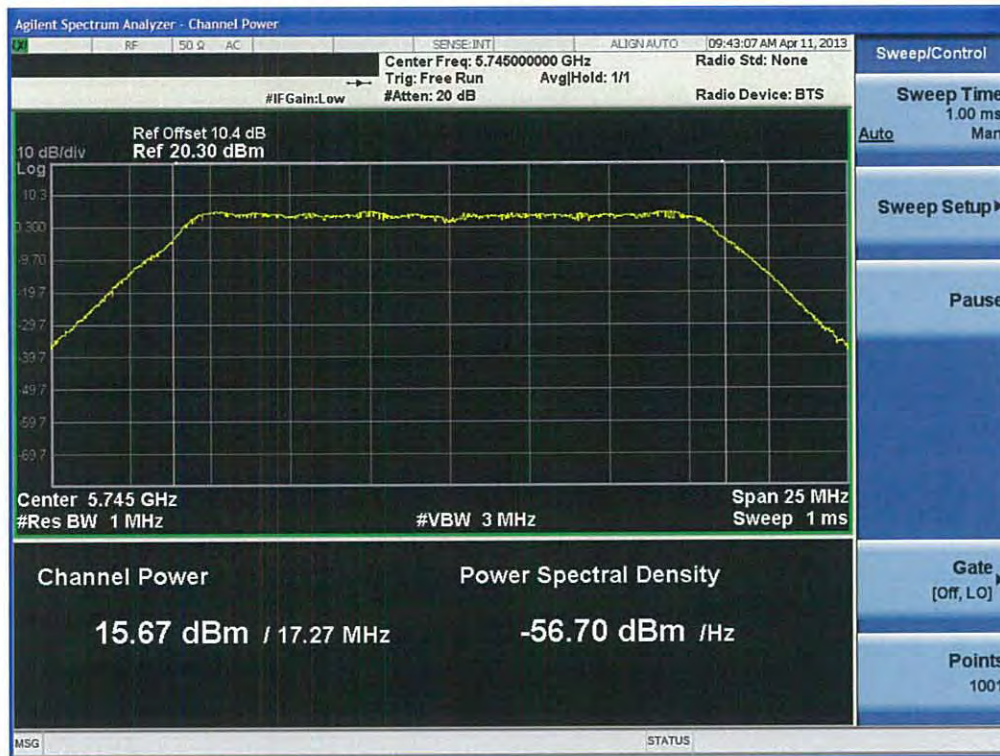

(5745 MHz ~5825 MHz)

Conducted Output Power (802.11a-CH 149) 6 Mbps

Conducted Output Power (802.11a-CH 149) 9 Mbps

FCC PT.15.247 TEST REPORT	FCC CERTIFICATION REPORT		www.hct.co.kr
Test Report No. HCTR1304FR25-2	Date of Issue: May 06, 2013	EUT Type: Cellular/PCS GSM/GPRS and Cellular WCDMA/HSDPA/HSUPA Phone with Bluetooth, WLAN, NFC(Felica), A-GPS, Wireless Charger, Wi-Fi Direct	FCC ID: ZNFL05E

Conducted Output Power (802.11a-CH 149) 12 Mbps

Conducted Output Power (802.11a-CH 149) 18 Mbps

Conducted Output Power (802.11a-CH 149) 24 Mbps

Conducted Output Power (802.11a-CH 149) 36 Mbps

Conducted Output Power (802.11a-CH 149) 48 Mbps

Conducted Output Power (802.11a-CH 149) 54 Mbps

FCC PT.15.247 TEST REPORT	FCC CERTIFICATION REPORT		www.hct.co.kr
Test Report No. HCTR1304FR25-2	Date of Issue: May 06, 2013	EUT Type: Cellular/PCS GSM/GPRS and Cellular WCDMA/HSDPA/HSUPA Phone with Bluetooth, WLAN, NFC(Felica), A-GPS, Wireless Charger, Wi-Fi Direct	FCC ID: ZNFL05E