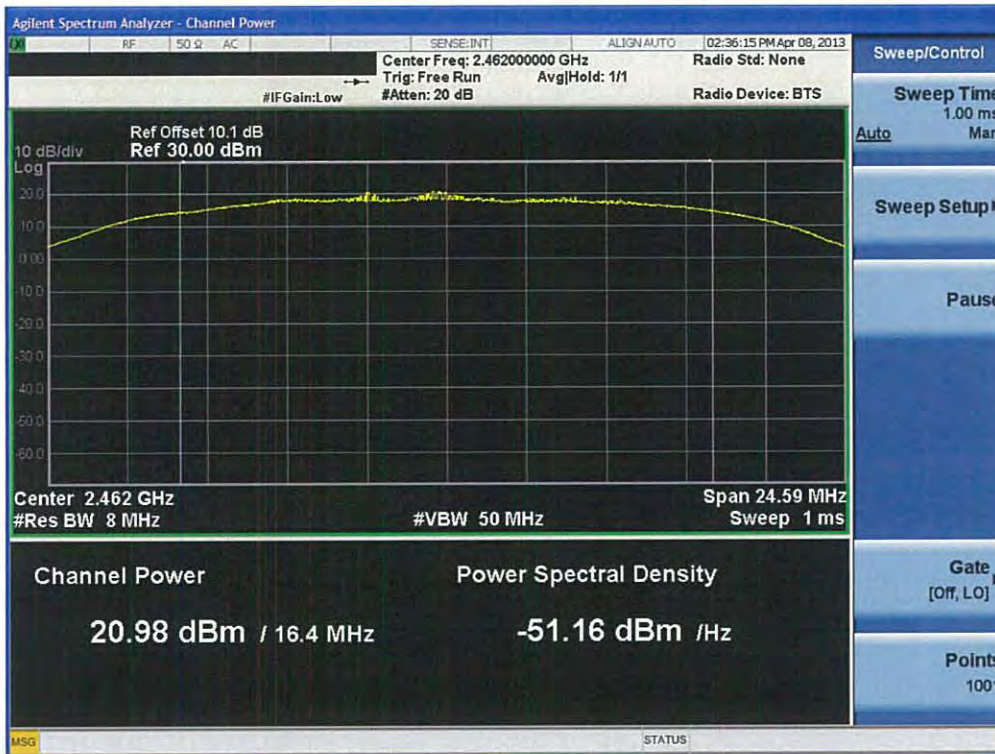

Conducted Output Power (802.11g-CH 11) 6Mbps

Conducted Output Power (802.11g-CH 11) 9Mbps

Conducted Output Power (802.11g-CH 11) 12Mbps

Conducted Output Power (802.11g-CH 11) 18Mbps

FCC PT.15.247 TEST REPORT	FCC CERTIFICATION REPORT		www.hct.co.kr
Test Report No. HCTR1304FR25-2	Date of Issue: May 06, 2013	EUT Type: Cellular/PCS GSM/GPRS and Cellular WCDMA/HSDPA/HSUPA Phone with Bluetooth, WLAN, NFC(Felica), A-GPS, Wireless Charger, Wi-Fi Direct	FCC ID: ZNFL05E

Conducted Output Power (802.11g-CH 11) 24Mbps

Conducted Output Power (802.11g-CH 11) 36Mbps

FCC PT.15.247 TEST REPORT	FCC CERTIFICATION REPORT		www.hct.co.kr
Test Report No. HCTR1304FR25-2	Date of Issue: May 06, 2013	EUT Type: Cellular/PCS GSM/GPRS and Cellular WCDMA/HSDPA/HSUPA Phone with Bluetooth, WLAN, NFC(Felica), A-GPS, Wireless Charger, Wi-Fi Direct	FCC ID: ZNFL05E

Conducted Output Power (802.11n-CH 1) 26Mbps

Conducted Output Power (802.11n-CH 1) 39Mbps

Conducted Output Power (802.11n-CH 1) 52Mbps

FCC PT.15.247 TEST REPORT	FCC CERTIFICATION REPORT		www.hct.co.kr
Test Report No. HCTR1304FR25-2	Date of Issue: May 06, 2013	EUT Type: Cellular/PCS GSM/GPRS and Cellular WCDMA/HSDPA/HSUPA Phone with Bluetooth, WLAN, NFC(Felica), A-GPS, Wireless Charger, Wi-Fi Direct	FCC ID: ZNFL05E

Conducted Output Power (802.11n-CH 1) 58.5Mbps

Conducted Output Power (802.11n-CH 1) 65Mbps

FCC PT.15.247 TEST REPORT	FCC CERTIFICATION REPORT		www.hct.co.kr
Test Report No. HCTR1304FR25-2	Date of Issue: May 06, 2013	EUT Type: Cellular/PCS GSM/GPRS and Cellular WCDMA/HSDPA/HSUPA Phone with Bluetooth, WLAN, NFC(Felica), A-GPS, Wireless Charger, Wi-Fi Direct	FCC ID: ZNFL05E