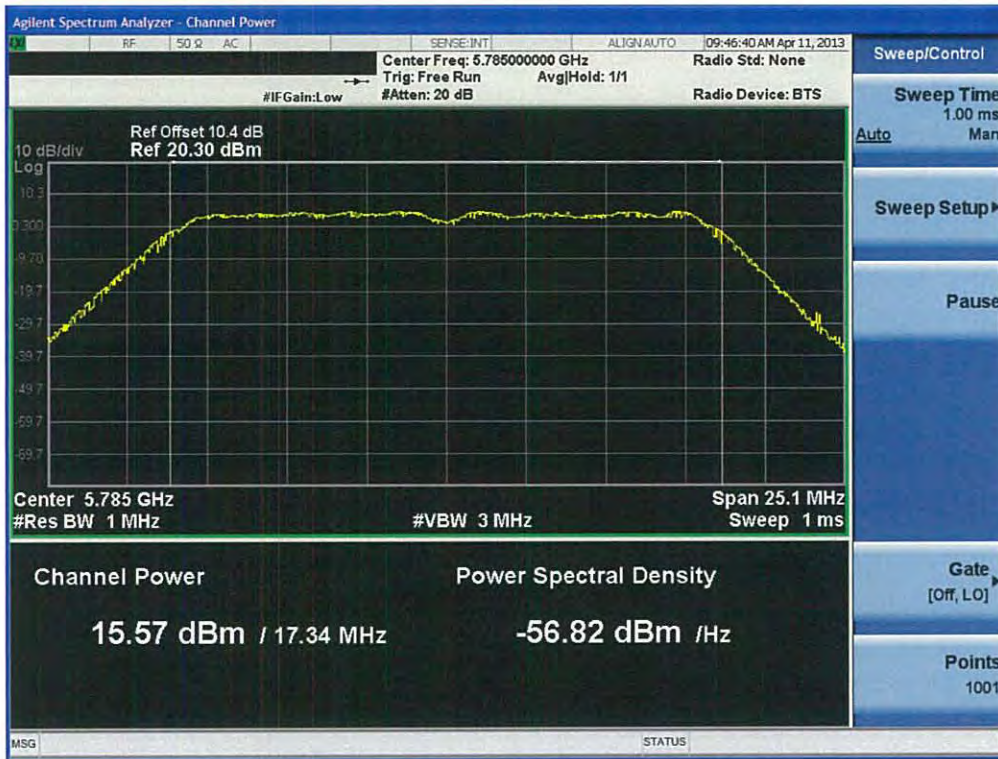

Conducted Output Power (802.11a-CH 157) 12 Mbps

Conducted Output Power (802.11a-CH 157) 18 Mbps

Conducted Output Power (802.11a-CH 157) 24 Mbps

Conducted Output Power (802.11a-CH 157) 36 Mbps

FCC PT.15.247 TEST REPORT	FCC CERTIFICATION REPORT		www.hct.co.kr
Test Report No. HCTR1304FR25-2	Date of Issue: May 06, 2013	EUT Type: Cellular/PCS GSM/GPRS and Cellular WCDMA/HSDPA/HSUPA Phone with Bluetooth, WLAN, NFC(Felica), A-GPS, Wireless Charger, Wi-Fi Direct	FCC ID: ZNFL05E

Conducted Output Power (802.11a-CH 157) 48 Mbps

Conducted Output Power (802.11a-CH 157) 54 Mbps

FCC PT.15.247 TEST REPORT	FCC CERTIFICATION REPORT		www.hct.co.kr
Test Report No. HCTR1304FR25-2	Date of Issue: May 06, 2013	EUT Type: Cellular/PCS GSM/GPRS and Cellular WCDMA/HSDPA/HSUPA Phone with Bluetooth, WLAN, NFC(Felica), A-GPS, Wireless Charger, Wi-Fi Direct	FCC ID: ZNFL05E