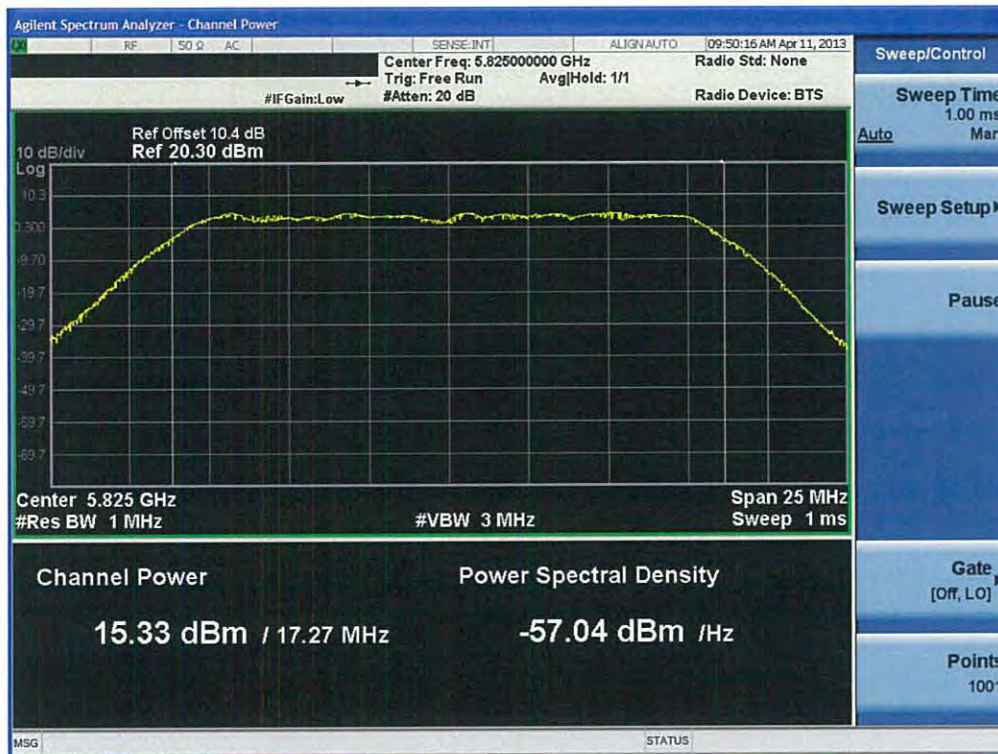

Conducted Output Power (802.11g-CH 11) 24Mbps

Conducted Output Power (802.11g-CH 11) 36Mbps

FCC PT.15.247 TEST REPORT	FCC CERTIFICATION REPORT		www.hct.co.kr
Test Report No. HCTR1304FR25-2	Date of Issue: May 06, 2013	EUT Type: Cellular/PCS GSM/GPRS and Cellular WCDMA/HSDPA/HSUPA Phone with Bluetooth, WLAN, NFC(Felica), A-GPS, Wireless Charger, Wi-Fi Direct	FCC ID: ZNFL05E

Conducted Output Power (802.11a-CH 157) 48 Mbps

Conducted Output Power (802.11a-CH 157) 54 Mbps

FCC PT.15.247 TEST REPORT	FCC CERTIFICATION REPORT		www.hct.co.kr
Test Report No. HCTR1304FR25-2	Date of Issue: May 06, 2013	EUT Type: Cellular/PCS GSM/GPRS and Cellular WCDMA/HSDPA/HSUPA Phone with Bluetooth, WLAN, NFC(Felica), A-GPS, Wireless Charger, Wi-Fi Direct	FCC ID: ZNFL05E

Conducted Output Power (802.11a-CH 165) 12 Mbps

Conducted Output Power (802.11a-CH 165) 18 Mbps

Conducted Output Power (802.11a-CH 165) 24 Mbps

Conducted Output Power (802.11a-CH 165) 36 Mbps

FCC PT.15.247 TEST REPORT	FCC CERTIFICATION REPORT		www.hct.co.kr
Test Report No. HCTR1304FR25-2	Date of Issue: May 06, 2013	EUT Type: Cellular/PCS GSM/GPRS and Cellular WCDMA/HSDPA/HSUPA Phone with Bluetooth, WLAN, NFC(Felica), A-GPS, Wireless Charger, Wi-Fi Direct	FCC ID: ZNFL05E

Conducted Output Power (802.11a-CH 165) 48 Mbps

Conducted Output Power (802.11a-CH 165) 54 Mbps