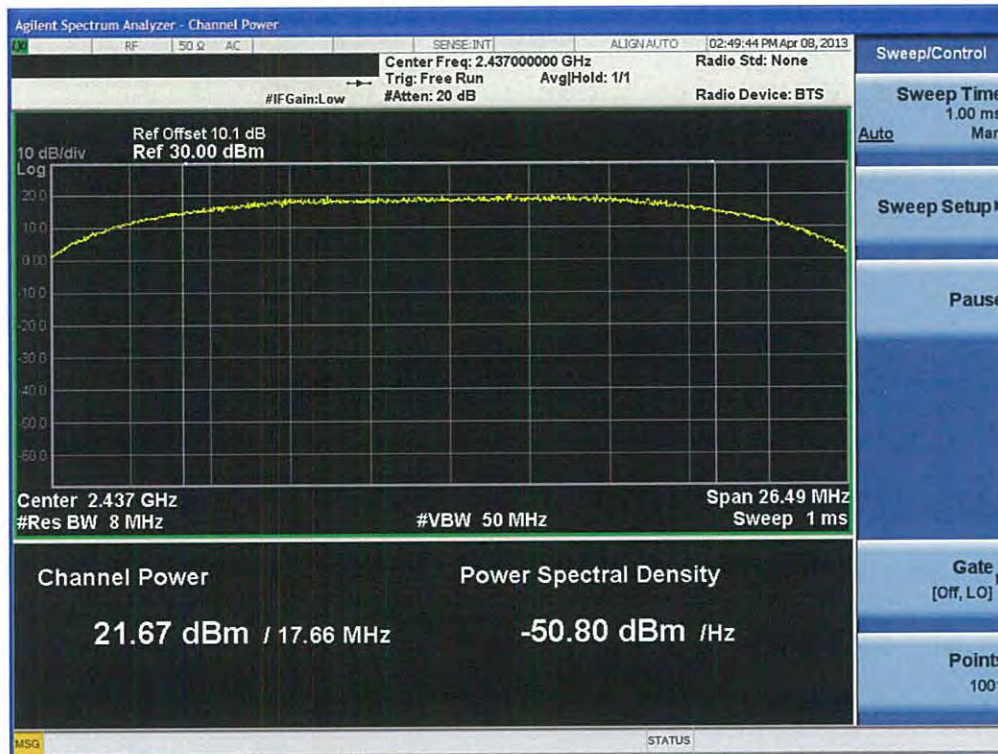

Conducted Output Power (802.11n-CH 6) 6.5Mbps

Conducted Output Power (802.11n-CH 6) 13Mbps

Conducted Output Power (802.11n-CH 6) 19.5Mbps

Conducted Output Power (802.11n-CH 6) 26Mbps

FCC PT.15.247 TEST REPORT	FCC CERTIFICATION REPORT		www.hct.co.kr
Test Report No. HCTR1304FR25-2	Date of Issue: May 06, 2013	EUT Type: Cellular/PCS GSM/GPRS and Cellular WCDMA/HSDPA/HSUPA Phone with Bluetooth, WLAN, NFC(Felica), A-GPS, Wireless Charger, Wi-Fi Direct	FCC ID: ZNFL05E

Conducted Output Power (802.11n-CH 6) 39Mbps

Conducted Output Power (802.11n-CH 6) 52Mbps

FCC PT.15.247 TEST REPORT	FCC CERTIFICATION REPORT		www.hct.co.kr
Test Report No. HCTR1304FR25-2	Date of Issue: May 06, 2013	EUT Type: Cellular/PCS GSM/GPRS and Cellular WCDMA/HSDPA/HSUPA Phone with Bluetooth, WLAN, NFC(Felica), A-GPS, Wireless Charger, Wi-Fi Direct	FCC ID: ZNFL05E

Conducted Output Power (802.11n-CH 6) 58.5Mbps

Conducted Output Power (802.11n-CH 6) 65Mbps

FCC PT.15.247 TEST REPORT	FCC CERTIFICATION REPORT		www.hct.co.kr
Test Report No. HCTR1304FR25-2	Date of Issue: May 06, 2013	EUT Type: Cellular/PCS GSM/GPRS and Cellular WCDMA/HSDPA/HSUPA Phone with Bluetooth, WLAN, NFC(Felica), A-GPS, Wireless Charger, Wi-Fi Direct	FCC ID: ZNFL05E