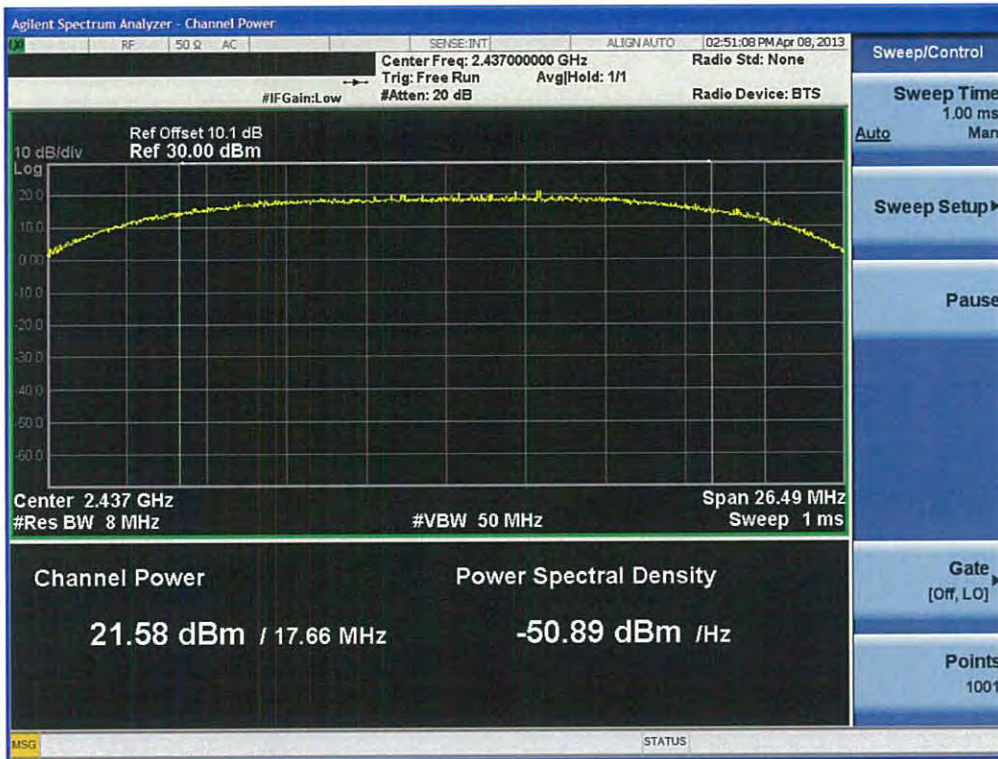

Conducted Output Power (802.11n-CH 1) 58.5Mbps

Conducted Output Power (802.11n-CH 1) 65Mbps

FCC PT.15.247 TEST REPORT	FCC CERTIFICATION REPORT		www.hct.co.kr
Test Report No. HCTR1304FR25-2	Date of Issue: May 06, 2013	EUT Type: Cellular/PCS GSM/GPRS and Cellular WCDMA/HSDPA/HSUPA Phone with Bluetooth, WLAN, NFC(Felica), A-GPS, Wireless Charger, Wi-Fi Direct	FCC ID: ZNFL05E

Conducted Output Power (802.11n-CH 6) 6.5Mbps

Conducted Output Power (802.11n-CH 6) 13Mbps

Conducted Output Power (802.11n-CH 6) 19.5Mbps

Conducted Output Power (802.11n-CH 6) 26Mbps

FCC PT.15.247 TEST REPORT	FCC CERTIFICATION REPORT		www.hct.co.kr
Test Report No. HCTR1304FR25-2	Date of Issue: May 06, 2013	EUT Type: Cellular/PCS GSM/GPRS and Cellular WCDMA/HSDPA/HSUPA Phone with Bluetooth, WLAN, NFC(Felica), A-GPS, Wireless Charger, Wi-Fi Direct	FCC ID: ZNFL05E

Conducted Output Power (802.11n-CH 6) 39Mbps

Conducted Output Power (802.11n-CH 6) 52Mbps

FCC PT.15.247 TEST REPORT	FCC CERTIFICATION REPORT		www.hct.co.kr
Test Report No. HCTR1304FR25-2	Date of Issue: May 06, 2013	EUT Type: Cellular/PCS GSM/GPRS and Cellular WCDMA/HSDPA/HSUPA Phone with Bluetooth, WLAN, NFC(Felica), A-GPS, Wireless Charger, Wi-Fi Direct	FCC ID: ZNFL05E

Conducted Output Power (802.11n-CH 6) 58.5Mbps

Conducted Output Power (802.11n-CH 6) 65Mbps

FCC PT.15.247 TEST REPORT	FCC CERTIFICATION REPORT		www.hct.co.kr
Test Report No. HCTR1304FR25-2	Date of Issue: May 06, 2013	EUT Type: Cellular/PCS GSM/GPRS and Cellular WCDMA/HSDPA/HSUPA Phone with Bluetooth, WLAN, NFC(Felica), A-GPS, Wireless Charger, Wi-Fi Direct	FCC ID: ZNFL05E