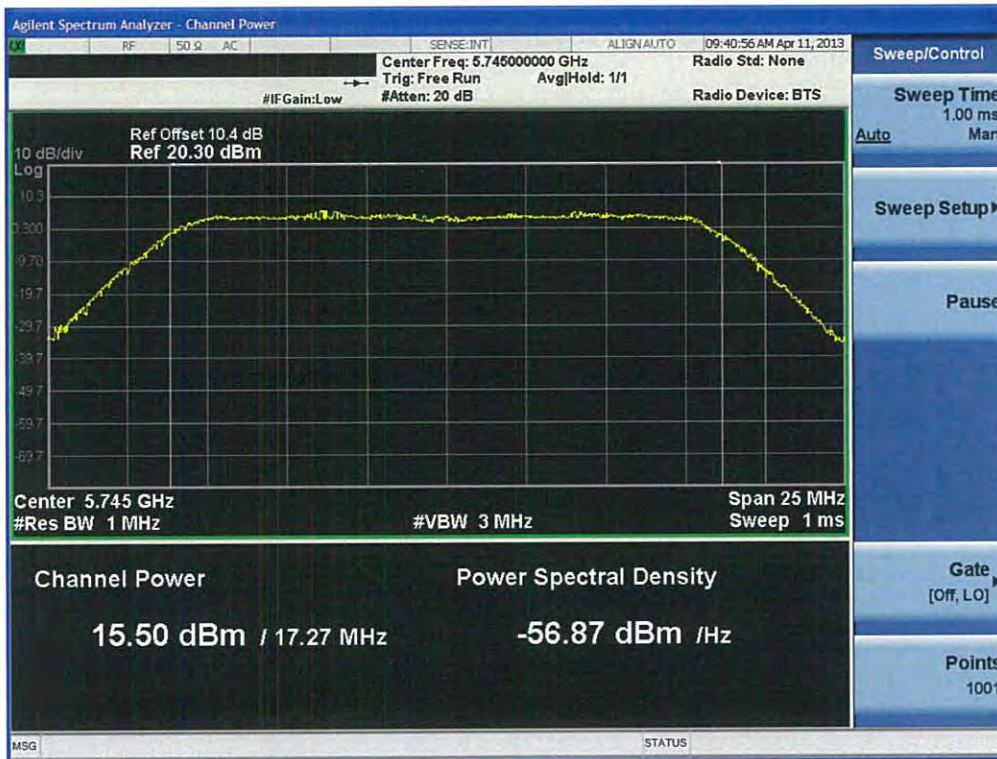

Conducted Output Power (802.11n-CH 11) 58.5Mbps

Conducted Output Power (802.11n-CH 11) 65Mbps

FCC PT.15.247 TEST REPORT	FCC CERTIFICATION REPORT		www.hct.co.kr
Test Report No. HCTR1304FR25-2	Date of Issue: May 06, 2013	EUT Type: Cellular/PCS GSM/GPRS and Cellular WCDMA/HSDPA/HSUPA Phone with Bluetooth, WLAN, NFC(Felica), A-GPS, Wireless Charger, Wi-Fi Direct	FCC ID: ZNFL05E

(5745 MHz ~5825 MHz)

Conducted Output Power (802.11a-CH 149) 6 Mbps

Conducted Output Power (802.11a-CH 149) 9 Mbps

FCC PT.15.247 TEST REPORT	FCC CERTIFICATION REPORT		www.hct.co.kr
Test Report No. HCTR1304FR25-2	Date of Issue: May 06, 2013	EUT Type: Cellular/PCS GSM/GPRS and Cellular WCDMA/HSDPA/HSUPA Phone with Bluetooth, WLAN, NFC(Felica), A-GPS, Wireless Charger, Wi-Fi Direct	FCC ID: ZNFL05E

Conducted Output Power (802.11a-CH 149) 12 Mbps

Conducted Output Power (802.11a-CH 149) 18 Mbps

Conducted Output Power (802.11a-CH 149) 24 Mbps

Conducted Output Power (802.11a-CH 149) 36 Mbps

Conducted Output Power (802.11a-CH 149) 48 Mbps