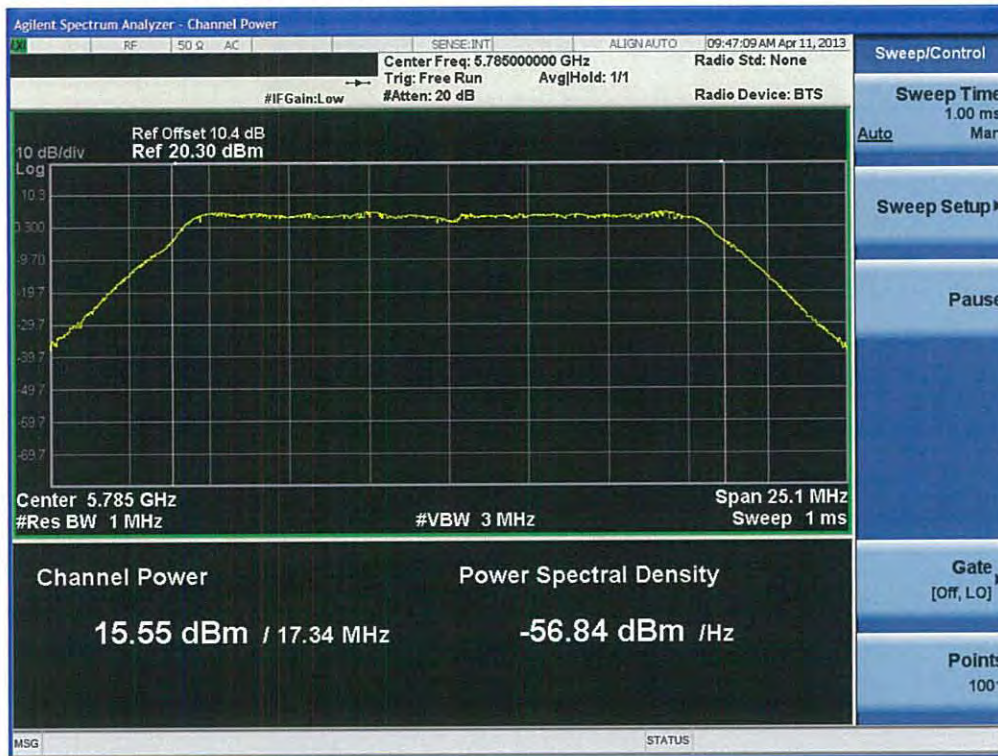

Conducted Output Power (802.11a-CH 157) 6 Mbps

Conducted Output Power (802.11a-CH 157) 9 Mbps

FCC PT.15.247 TEST REPORT	FCC CERTIFICATION REPORT		www.hct.co.kr
Test Report No. HCTR1304FR25-2	Date of Issue: May 06, 2013	EUT Type: Cellular/PCS GSM/GPRS and Cellular WCDMA/HSDPA/HSUPA Phone with Bluetooth, WLAN, NFC(Felica), A-GPS, Wireless Charger, Wi-Fi Direct	FCC ID: ZNFL05E

Conducted Output Power (802.11a-CH 157) 12 Mbps

Conducted Output Power (802.11a-CH 157) 18 Mbps

Conducted Output Power (802.11a-CH 157) 24 Mbps

Conducted Output Power (802.11a-CH 157) 36 Mbps

FCC PT.15.247 TEST REPORT	FCC CERTIFICATION REPORT		www.hct.co.kr
Test Report No. HCTR1304FR25-2	Date of Issue: May 06, 2013	EUT Type: Cellular/PCS GSM/GPRS and Cellular WCDMA/HSDPA/HSUPA Phone with Bluetooth, WLAN, NFC(Felica), A-GPS, Wireless Charger, Wi-Fi Direct	FCC ID: ZNFL05E

Conducted Output Power (802.11a-CH 157) 48 Mbps

Conducted Output Power (802.11a-CH 157) 54 Mbps

FCC PT.15.247 TEST REPORT	FCC CERTIFICATION REPORT		www.hct.co.kr
Test Report No. HCTR1304FR25-2	Date of Issue: May 06, 2013	EUT Type: Cellular/PCS GSM/GPRS and Cellular WCDMA/HSDPA/HSUPA Phone with Bluetooth, WLAN, NFC(Felica), A-GPS, Wireless Charger, Wi-Fi Direct	FCC ID: ZNFL05E