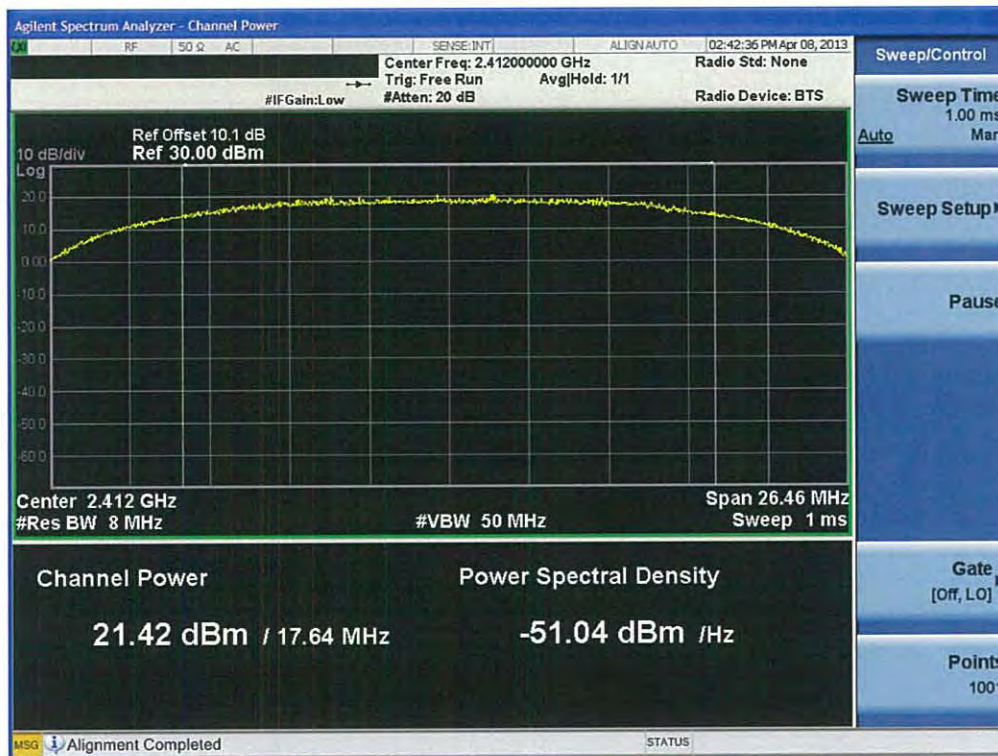

Conducted Output Power (802.11g-CH 11) 24Mbps

Conducted Output Power (802.11g-CH 11) 36Mbps

FCC PT.15.247 TEST REPORT	FCC CERTIFICATION REPORT		www.hct.co.kr
Test Report No. HCTR1304FR25-2	Date of Issue: May 06, 2013	EUT Type: Cellular/PCS GSM/GPRS and Cellular WCDMA/HSDPA/HSUPA Phone with Bluetooth, WLAN, NFC(Felica), A-GPS, Wireless Charger, Wi-Fi Direct	FCC ID: ZNFL05E

Conducted Output Power (802.11n-CH 1) 26Mbps

Conducted Output Power (802.11n-CH 1) 39Mbps

Conducted Output Power (802.11n-CH 1) 52Mbps

FCC PT.15.247 TEST REPORT	FCC CERTIFICATION REPORT		www.hct.co.kr
Test Report No. HCTR1304FR25-2	Date of Issue: May 06, 2013	EUT Type: Cellular/PCS GSM/GPRS and Cellular WCDMA/HSDPA/HSUPA Phone with Bluetooth, WLAN, NFC(Felica), A-GPS, Wireless Charger, Wi-Fi Direct	FCC ID: ZNFL05E

Conducted Output Power (802.11n-CH 1) 58.5Mbps

Conducted Output Power (802.11n-CH 1) 65Mbps

FCC PT.15.247 TEST REPORT	FCC CERTIFICATION REPORT		www.hct.co.kr
Test Report No. HCTR1304FR25-2	Date of Issue: May 06, 2013	EUT Type: Cellular/PCS GSM/GPRS and Cellular WCDMA/HSDPA/HSUPA Phone with Bluetooth, WLAN, NFC(Felica), A-GPS, Wireless Charger, Wi-Fi Direct	FCC ID: ZNFL05E

Conducted Output Power (802.11n-CH 6) 6.5Mbps

Conducted Output Power (802.11n-CH 6) 13Mbps

Conducted Output Power (802.11n-CH 6) 19.5Mbps

Conducted Output Power (802.11n-CH 6) 26Mbps

FCC PT.15.247 TEST REPORT	FCC CERTIFICATION REPORT		www.hct.co.kr
Test Report No. HCTR1304FR25-2	Date of Issue: May 06, 2013	EUT Type: Cellular/PCS GSM/GPRS and Cellular WCDMA/HSDPA/HSUPA Phone with Bluetooth, WLAN, NFC(Felica), A-GPS, Wireless Charger, Wi-Fi Direct	FCC ID: ZNFL05E