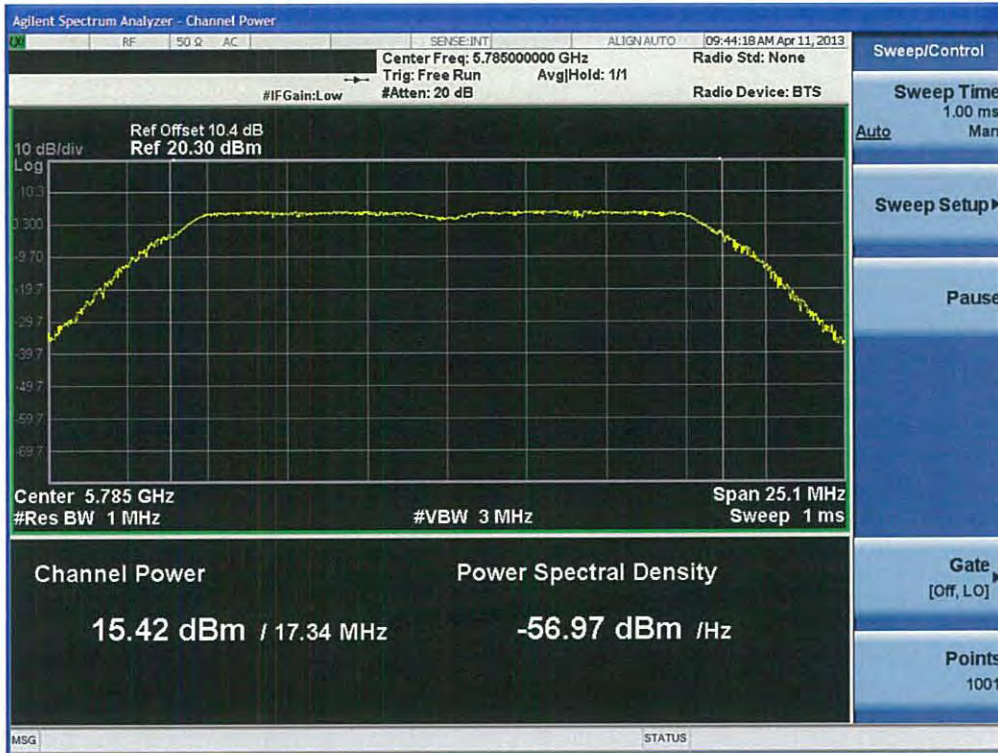

Conducted Output Power (802.11a-CH 149) 12 Mbps

Conducted Output Power (802.11a-CH 149) 18 Mbps

Conducted Output Power (802.11a-CH 149) 24 Mbps

Conducted Output Power (802.11a-CH 149) 36 Mbps

Conducted Output Power (802.11a-CH 149) 48 Mbps

Conducted Output Power (802.11a-CH 149) 54 Mbps

FCC PT.15.247 TEST REPORT	FCC CERTIFICATION REPORT		www.hct.co.kr
Test Report No. HCTR1304FR25-2	Date of Issue: May 06, 2013	EUT Type: Cellular/PCS GSM/GPRS and Cellular WCDMA/HSDPA/HSUPA Phone with Bluetooth, WLAN, NFC(Felica), A-GPS, Wireless Charger, Wi-Fi Direct	FCC ID: ZNFL05E

Conducted Output Power (802.11a-CH 157) 6 Mbps

Conducted Output Power (802.11a-CH 157) 9 Mbps

FCC PT.15.247 TEST REPORT	FCC CERTIFICATION REPORT		www.hct.co.kr
Test Report No. HCTR1304FR25-2	Date of Issue: May 06, 2013	EUT Type: Cellular/PCS GSM/GPRS and Cellular WCDMA/HSDPA/HSUPA Phone with Bluetooth, WLAN, NFC(Felica), A-GPS, Wireless Charger, Wi-Fi Direct	FCC ID: ZNFL05E