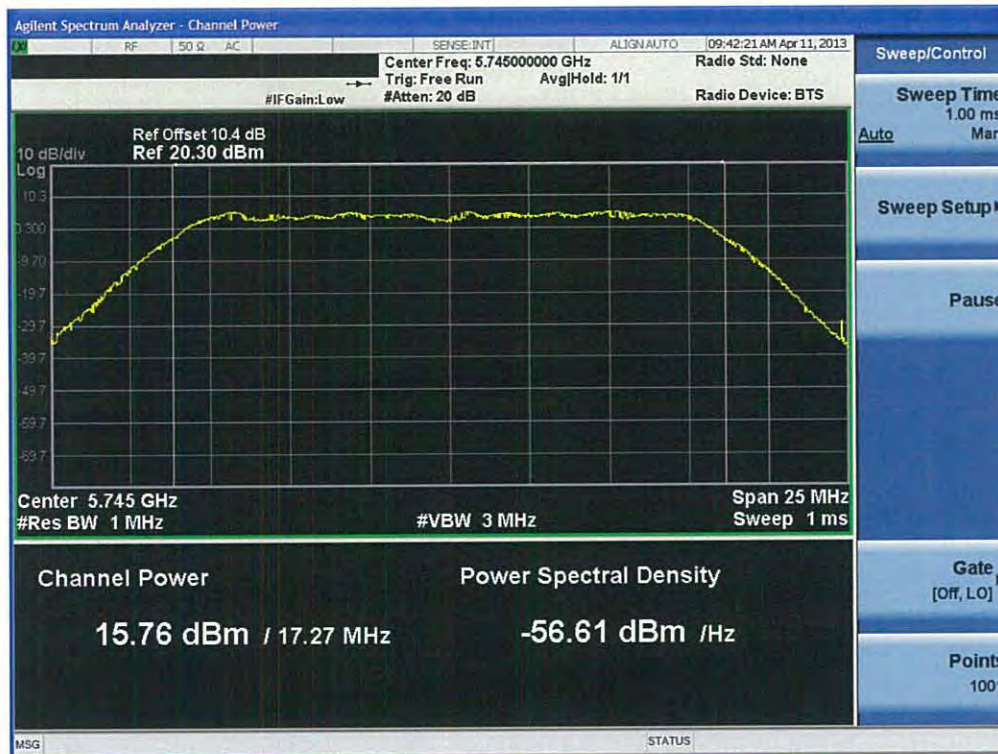

Conducted Output Power (802.11a-CH 149) 12 Mbps

Conducted Output Power (802.11a-CH 149) 18 Mbps

Conducted Output Power (802.11a-CH 149) 24 Mbps

Conducted Output Power (802.11a-CH 149) 36 Mbps

Conducted Output Power (802.11a-CH 149) 48 Mbps

Conducted Output Power (802.11a-CH 149) 54 Mbps

FCC PT.15.247 TEST REPORT	FCC CERTIFICATION REPORT		www.hct.co.kr
Test Report No. HCTR1304FR25-2	Date of Issue: May 06, 2013	EUT Type: Cellular/PCS GSM/GPRS and Cellular WCDMA/HSDPA/HSUPA Phone with Bluetooth, WLAN, NFC(Felica), A-GPS, Wireless Charger, Wi-Fi Direct	FCC ID: ZNFL05E