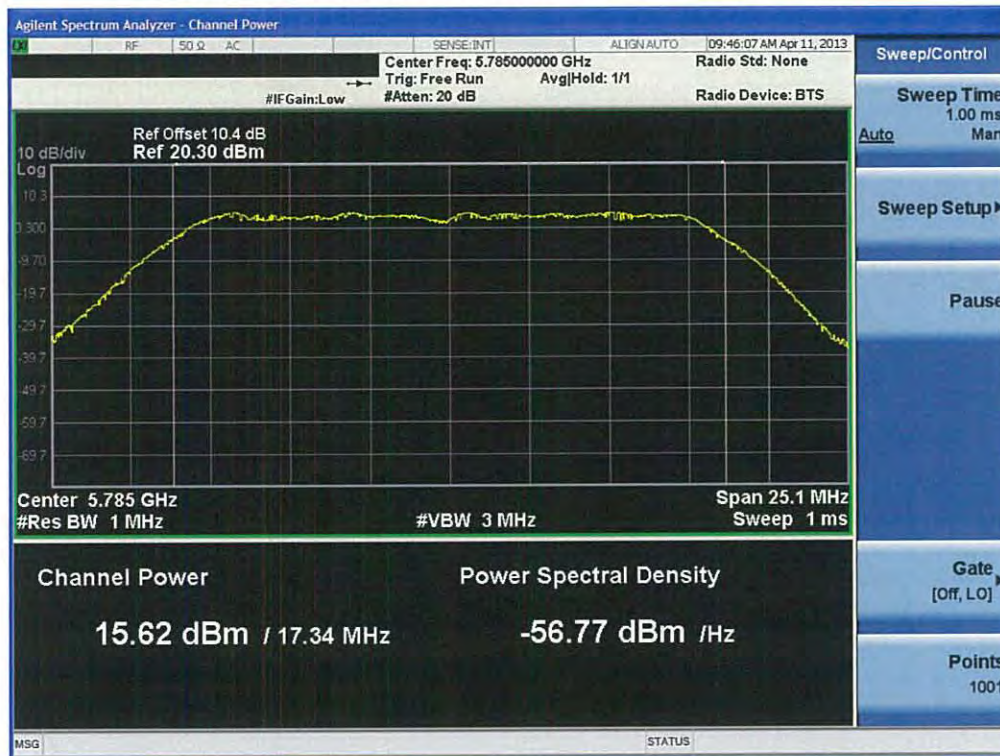

Conducted Output Power (802.11a-CH 157) 12 Mbps

Conducted Output Power (802.11a-CH 157) 18 Mbps

Conducted Output Power (802.11a-CH 157) 24 Mbps

Conducted Output Power (802.11a-CH 157) 36 Mbps

FCC PT.15.247 TEST REPORT	FCC CERTIFICATION REPORT		www.hct.co.kr
Test Report No. HCTR1304FR25-2	Date of Issue: May 06, 2013	EUT Type: Cellular/PCS GSM/GPRS and Cellular WCDMA/HSDPA/HSUPA Phone with Bluetooth, WLAN, NFC(Felica), A-GPS, Wireless Charger, Wi-Fi Direct	FCC ID: ZNFL05E

Conducted Output Power (802.11a-CH 157) 48 Mbps

Conducted Output Power (802.11a-CH 157) 54 Mbps

FCC PT.15.247 TEST REPORT	FCC CERTIFICATION REPORT		www.hct.co.kr
Test Report No. HCTR1304FR25-2	Date of Issue: May 06, 2013	EUT Type: Cellular/PCS GSM/GPRS and Cellular WCDMA/HSDPA/HSUPA Phone with Bluetooth, WLAN, NFC(Felica), A-GPS, Wireless Charger, Wi-Fi Direct	FCC ID: ZNFL05E