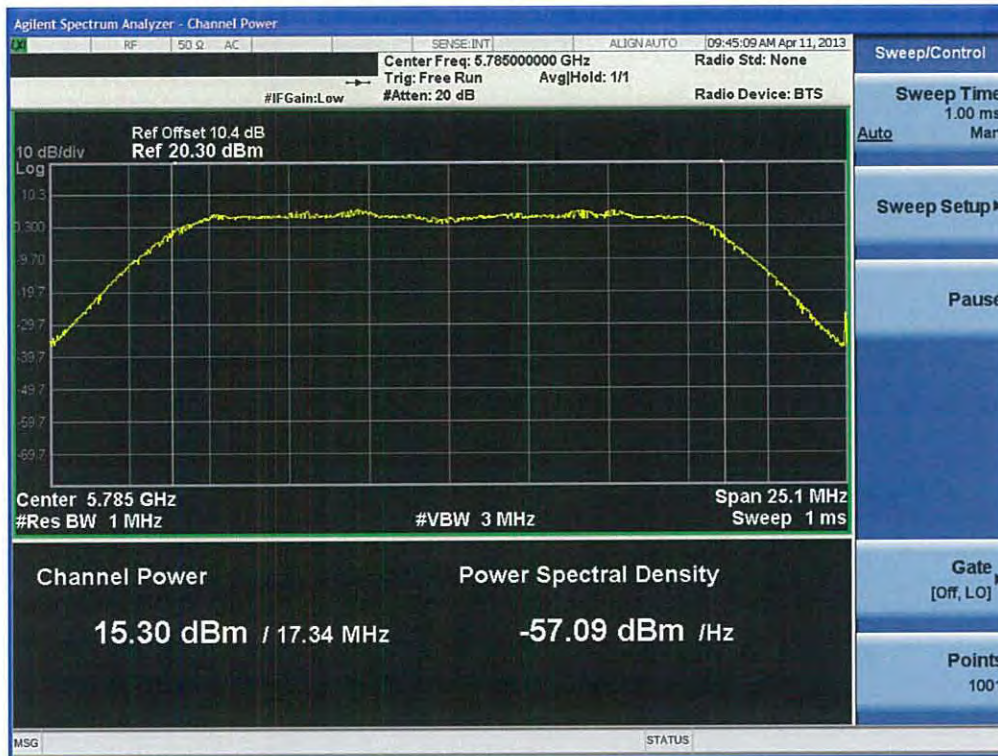

Conducted Output Power (802.11a-CH 157) 6 Mbps

Conducted Output Power (802.11a-CH 157) 9 Mbps

FCC PT.15.247 TEST REPORT	FCC CERTIFICATION REPORT		www.hct.co.kr
Test Report No. HCTR1304FR25-2	Date of Issue: May 06, 2013	EUT Type: Cellular/PCS GSM/GPRS and Cellular WCDMA/HSDPA/HSUPA Phone with Bluetooth, WLAN, NFC(Felica), A-GPS, Wireless Charger, Wi-Fi Direct	FCC ID: ZNFL05E

Conducted Output Power (802.11a-CH 157) 12 Mbps

Conducted Output Power (802.11a-CH 157) 18 Mbps

Conducted Output Power (802.11a-CH 157) 24 Mbps

Conducted Output Power (802.11a-CH 157) 36 Mbps

FCC PT.15.247 TEST REPORT	FCC CERTIFICATION REPORT		www.hct.co.kr
Test Report No. HCTR1304FR25-2	Date of Issue: May 06, 2013	EUT Type: Cellular/PCS GSM/GPRS and Cellular WCDMA/HSDPA/HSUPA Phone with Bluetooth, WLAN, NFC(Felica), A-GPS, Wireless Charger, Wi-Fi Direct	FCC ID: ZNFL05E