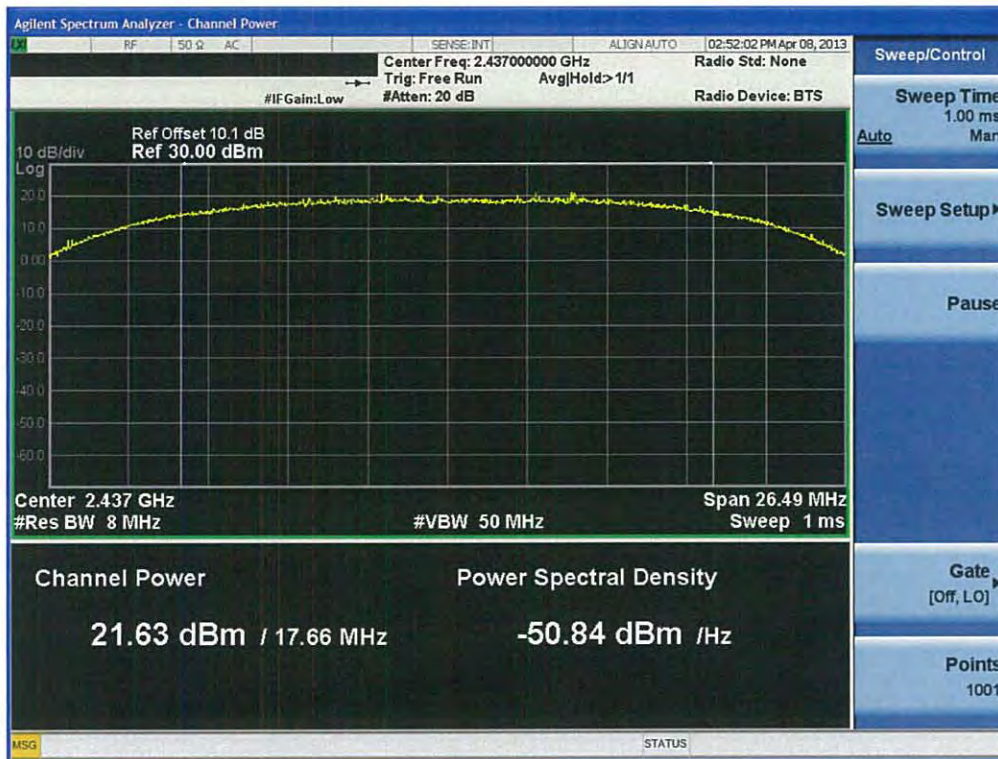

Conducted Output Power (802.11n-CH 1) 26Mbps

Conducted Output Power (802.11n-CH 1) 39Mbps

Conducted Output Power (802.11n-CH 1) 52Mbps

FCC PT.15.247 TEST REPORT	FCC CERTIFICATION REPORT		www.hct.co.kr
Test Report No. HCTR1304FR25-2	Date of Issue: May 06, 2013	EUT Type: Cellular/PCS GSM/GPRS and Cellular WCDMA/HSDPA/HSUPA Phone with Bluetooth, WLAN, NFC(Felica), A-GPS, Wireless Charger, Wi-Fi Direct	FCC ID: ZNFL05E

Conducted Output Power (802.11n-CH 1) 58.5Mbps

Conducted Output Power (802.11n-CH 1) 65Mbps

FCC PT.15.247 TEST REPORT	FCC CERTIFICATION REPORT		www.hct.co.kr
Test Report No. HCTR1304FR25-2	Date of Issue: May 06, 2013	EUT Type: Cellular/PCS GSM/GPRS and Cellular WCDMA/HSDPA/HSUPA Phone with Bluetooth, WLAN, NFC(Felica), A-GPS, Wireless Charger, Wi-Fi Direct	FCC ID: ZNFL05E

Conducted Output Power (802.11n-CH 6) 6.5Mbps

Conducted Output Power (802.11n-CH 6) 13Mbps

Conducted Output Power (802.11n-CH 6) 19.5Mbps

Conducted Output Power (802.11n-CH 6) 26Mbps

FCC PT.15.247 TEST REPORT	FCC CERTIFICATION REPORT		www.hct.co.kr
Test Report No. HCTR1304FR25-2	Date of Issue: May 06, 2013	EUT Type: Cellular/PCS GSM/GPRS and Cellular WCDMA/HSDPA/HSUPA Phone with Bluetooth, WLAN, NFC(Felica), A-GPS, Wireless Charger, Wi-Fi Direct	FCC ID: ZNFL05E

Conducted Output Power (802.11n-CH 6) 39Mbps

Conducted Output Power (802.11n-CH 6) 52Mbps

FCC PT.15.247 TEST REPORT	FCC CERTIFICATION REPORT		www.hct.co.kr
Test Report No. HCTR1304FR25-2	Date of Issue: May 06, 2013	EUT Type: Cellular/PCS GSM/GPRS and Cellular WCDMA/HSDPA/HSUPA Phone with Bluetooth, WLAN, NFC(Felica), A-GPS, Wireless Charger, Wi-Fi Direct	FCC ID: ZNFL05E