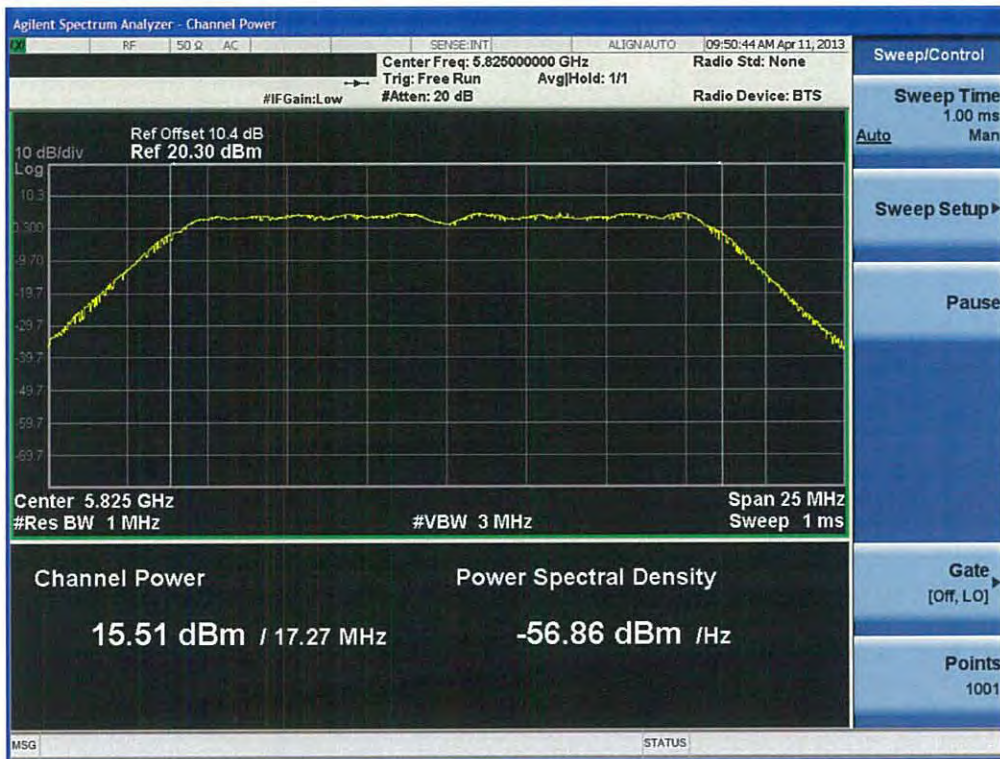

Conducted Output Power (802.11g-CH 11) 24Mbps

Conducted Output Power (802.11g-CH 11) 36Mbps

FCC PT.15.247 TEST REPORT	FCC CERTIFICATION REPORT		www.hct.co.kr
Test Report No. HCTR1304FR25-2	Date of Issue: May 06, 2013	EUT Type: Cellular/PCS GSM/GPRS and Cellular WCDMA/HSDPA/HSUPA Phone with Bluetooth, WLAN, NFC(Felica), A-GPS, Wireless Charger, Wi-Fi Direct	FCC ID: ZNFL05E

Conducted Output Power (802.11a-CH 157) 48 Mbps

Conducted Output Power (802.11a-CH 157) 54 Mbps

FCC PT.15.247 TEST REPORT	FCC CERTIFICATION REPORT		www.hct.co.kr
Test Report No. HCTR1304FR25-2	Date of Issue: May 06, 2013	EUT Type: Cellular/PCS GSM/GPRS and Cellular WCDMA/HSDPA/HSUPA Phone with Bluetooth, WLAN, NFC(Felica), A-GPS, Wireless Charger, Wi-Fi Direct	FCC ID: ZNFL05E

Conducted Output Power (802.11a-CH 165) 12 Mbps

Conducted Output Power (802.11a-CH 165) 18 Mbps

Conducted Output Power (802.11a-CH 165) 24 Mbps

Conducted Output Power (802.11a-CH 165) 36 Mbps

FCC PT.15.247 TEST REPORT	FCC CERTIFICATION REPORT		www.hct.co.kr
Test Report No. HCTR1304FR25-2	Date of Issue: May 06, 2013	EUT Type: Cellular/PCS GSM/GPRS and Cellular WCDMA/HSDPA/HSUPA Phone with Bluetooth, WLAN, NFC(Felica), A-GPS, Wireless Charger, Wi-Fi Direct	FCC ID: ZNFL05E

Conducted Output Power (802.11a-CH 165) 48 Mbps

Conducted Output Power (802.11a-CH 165) 54 Mbps