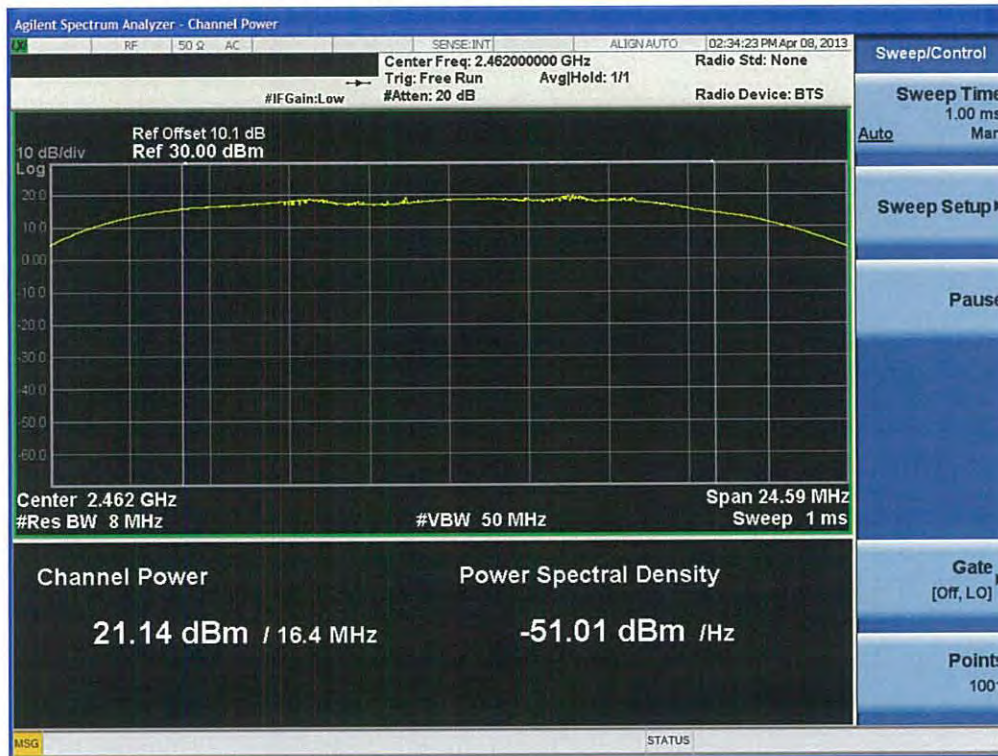

Conducted Output Power (802.11g-CH 11) 6Mbps

Conducted Output Power (802.11g-CH 11) 9Mbps

Conducted Output Power (802.11g-CH 11) 12Mbps

Conducted Output Power (802.11g-CH 11) 18Mbps

FCC PT.15.247 TEST REPORT	FCC CERTIFICATION REPORT		www.hct.co.kr
Test Report No. HCTR1304FR25-2	Date of Issue: May 06, 2013	EUT Type: Cellular/PCS GSM/GPRS and Cellular WCDMA/HSDPA/HSUPA Phone with Bluetooth, WLAN, NFC(Felica), A-GPS, Wireless Charger, Wi-Fi Direct	FCC ID: ZNFL05E

Conducted Output Power (802.11g-CH 11) 24Mbps

Conducted Output Power (802.11g-CH 11) 36Mbps

FCC PT.15.247 TEST REPORT	FCC CERTIFICATION REPORT		www.hct.co.kr
Test Report No. HCTR1304FR25-2	Date of Issue: May 06, 2013	EUT Type: Cellular/PCS GSM/GPRS and Cellular WCDMA/HSDPA/HSUPA Phone with Bluetooth, WLAN, NFC(Felica), A-GPS, Wireless Charger, Wi-Fi Direct	FCC ID: ZNFL05E

Conducted Output Power (802.11g-CH 11) 48Mbps

Conducted Output Power (802.11g-CH 11) 54Mbps

Conducted Output Power (802.11n-CH 1) 6.5Mbps

Conducted Output Power (802.11n-CH 1) 13Mbps

Conducted Output Power (802.11n-CH 1) 19.5Mbps

Conducted Output Power (802.11n-CH 1) 26Mbps

Conducted Output Power (802.11n-CH 1) 39Mbps

Conducted Output Power (802.11n-CH 1) 52Mbps

FCC PT.15.247 TEST REPORT	FCC CERTIFICATION REPORT		www.hct.co.kr
Test Report No. HCTR1304FR25-2	Date of Issue: May 06, 2013	EUT Type: Cellular/PCS GSM/GPRS and Cellular WCDMA/HSDPA/HSUPA Phone with Bluetooth, WLAN, NFC(Felica), A-GPS, Wireless Charger, Wi-Fi Direct	FCC ID: ZNFL05E