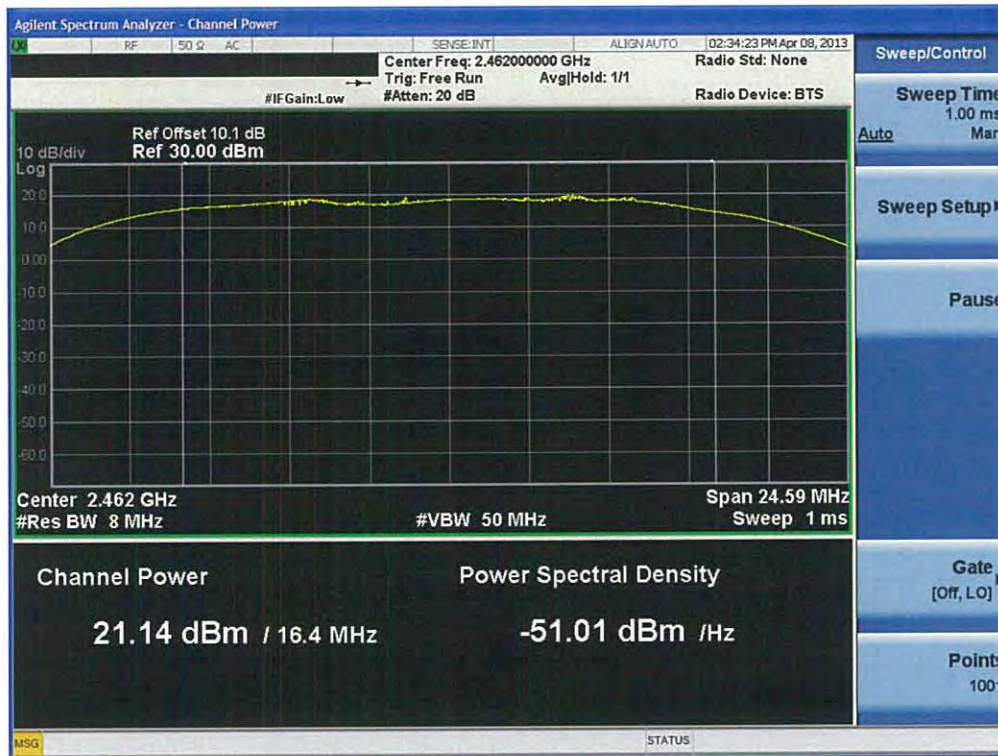

### Conducted Output Power (802.11g-CH 1) 9Mbps

**Conducted Output Power (802.11g-CH 11) 24Mbps**

**Conducted Output Power (802.11g-CH 11) 36Mbps**

FCC PT.15.247 TEST REPORT	FCC CERTIFICATION REPORT		<a href="http://www.hct.co.kr">www.hct.co.kr</a>
Test Report No. HCTR1304FR25-2	Date of Issue: May 06, 2013	EUT Type: Cellular/PCS GSM/GPRS and Cellular WCDMA/HSDPA/HSUPA Phone with Bluetooth, WLAN, NFC(Felica), A-GPS, Wireless Charger, Wi-Fi Direct	FCC ID: ZNFL05E

**Conducted Output Power (802.11g-CH 11) 48Mbps**

**Conducted Output Power (802.11g-CH 11) 54Mbps**

**Conducted Output Power (802.11n-CH 1) 6.5Mbps**

**Conducted Output Power (802.11n-CH 1) 13Mbps**

### Conducted Output Power (802.11n-CH 1) 19.5Mbps