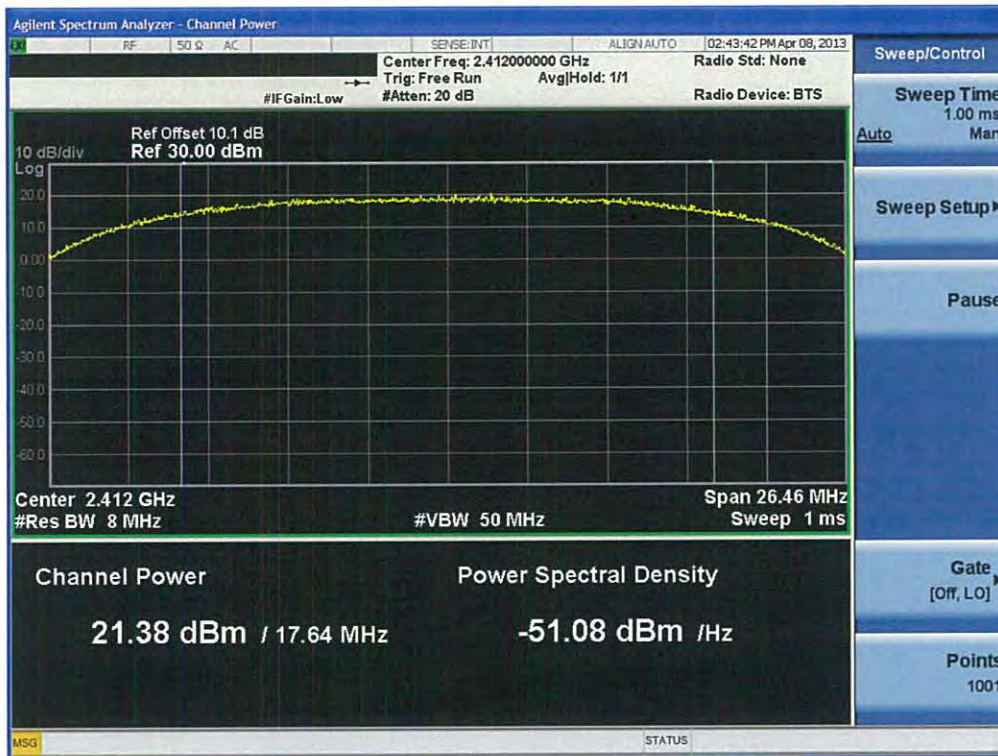

### Conducted Output Power (802.11g-CH 1) 9Mbps

**Conducted Output Power (802.11g-CH 11) 48Mbps**

**Conducted Output Power (802.11g-CH 11) 54Mbps**

**Conducted Output Power (802.11n-CH 1) 6.5Mbps**

**Conducted Output Power (802.11n-CH 1) 13Mbps**

### Conducted Output Power (802.11n-CH 1) 19.5Mbps

### Conducted Output Power (802.11n-CH 1) 26Mbps

**Conducted Output Power (802.11n-CH 1) 39Mbps**

**Conducted Output Power (802.11n-CH 1) 52Mbps**

FCC PT.15.247 TEST REPORT	FCC CERTIFICATION REPORT		<a href="http://www.hct.co.kr">www.hct.co.kr</a>
Test Report No. HCTR1304FR25-2	Date of Issue: May 06, 2013	EUT Type: Cellular/PCS GSM/GPRS and Cellular WCDMA/HSDPA/HSUPA Phone with Bluetooth, WLAN, NFC(Felica), A-GPS, Wireless Charger, Wi-Fi Direct	FCC ID: ZNFL05E