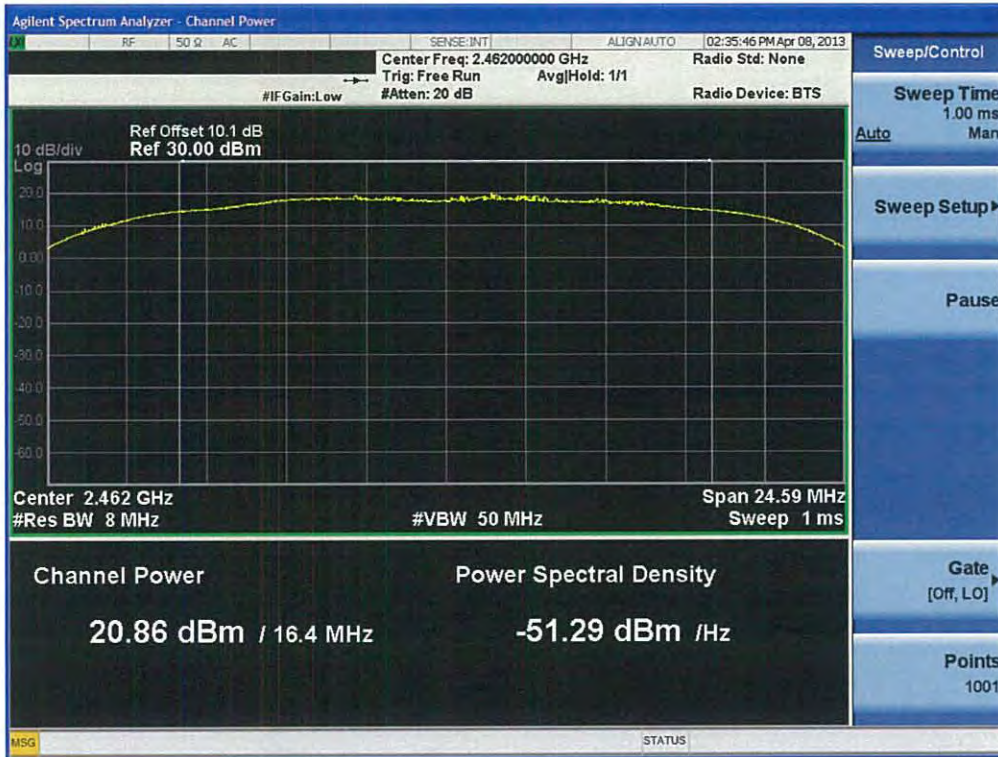

Conducted Output Power (802.11g-CH 11) 24Mbps