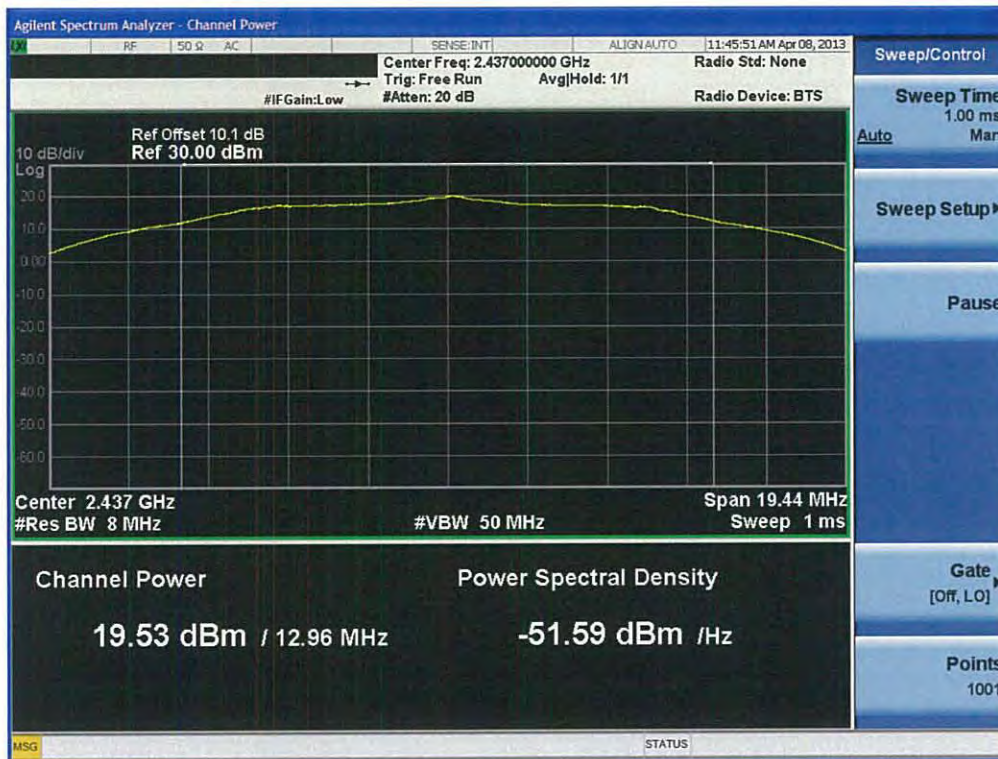

**Conducted Output Power (802.11b-CH 1) 5.5Mbps**

**Conducted Output Power (802.11b-CH 1) 11Mbps**

FCC PT.15.247 TEST REPORT	FCC CERTIFICATION REPORT		<a href="http://www.hct.co.kr">www.hct.co.kr</a>
Test Report No. HCTR1304FR25-2	Date of Issue: May 06, 2013	EUT Type: Cellular/PCS GSM/GPRS and Cellular WCDMA/HSDPA/HSUPA Phone with Bluetooth, WLAN, NFC(Felica), A-GPS, Wireless Charger, Wi-Fi Direct	FCC ID: ZNFL05E

**Conducted Output Power (802.11b-CH 6) 1Mbps**

**Conducted Output Power (802.11b-CH 6) 2Mbps**

FCC PT.15.247 TEST REPORT	FCC CERTIFICATION REPORT		<a href="http://www.hct.co.kr">www.hct.co.kr</a>
Test Report No. HCTR1304FR25-2	Date of Issue: May 06, 2013	EUT Type: Cellular/PCS GSM/GPRS and Cellular WCDMA/HSDPA/HSUPA Phone with Bluetooth, WLAN, NFC(Felica), A-GPS, Wireless Charger, Wi-Fi Direct	FCC ID: ZNFL05E

**Conducted Output Power (802.11b-CH 6) 5.5Mbps**

**Conducted Output Power (802.11b-CH 6) 11Mbps**

### Conducted Output Power (802.11b-CH 11) 1Mbps