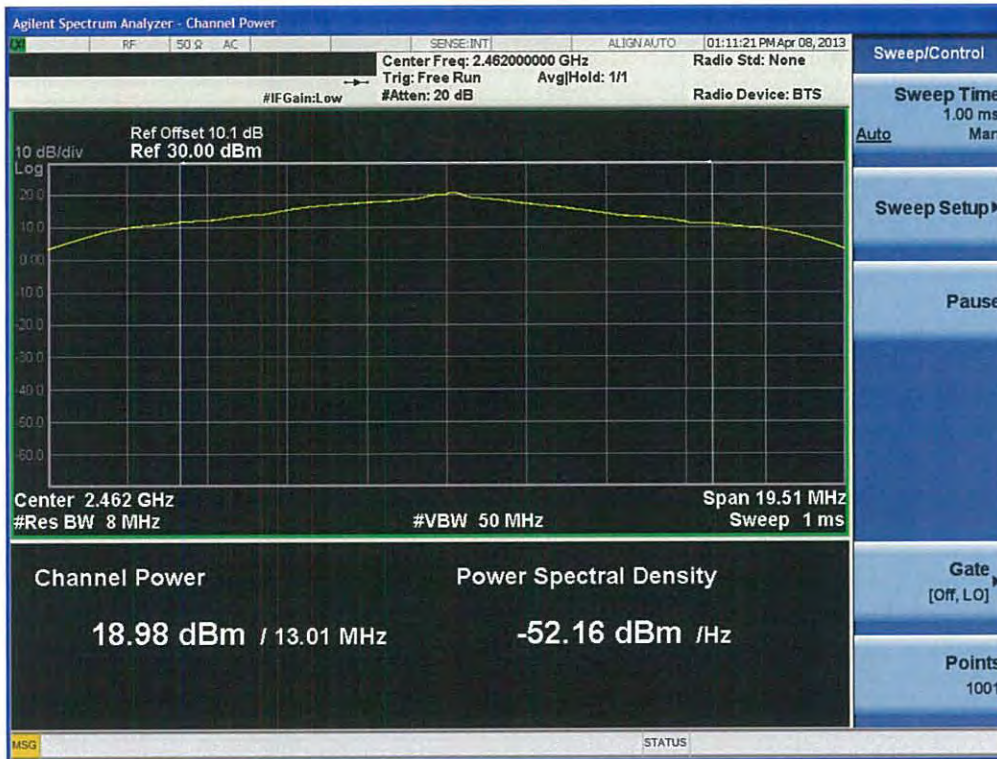

**Conducted Output Power (802.11b-CH 1) 5.5Mbps**

**Conducted Output Power (802.11b-CH 1) 11Mbps**

FCC PT.15.247 TEST REPORT	FCC CERTIFICATION REPORT		<a href="http://www.hct.co.kr">www.hct.co.kr</a>
Test Report No. HCTR1304FR25-2	Date of Issue: May 06, 2013	EUT Type: Cellular/PCS GSM/GPRS and Cellular WCDMA/HSDPA/HSUPA Phone with Bluetooth, WLAN, NFC(Felica), A-GPS, Wireless Charger, Wi-Fi Direct	FCC ID: ZNFL05E

**Conducted Output Power (802.11b-CH 6) 1Mbps**

**Conducted Output Power (802.11b-CH 6) 2Mbps**

FCC PT.15.247 TEST REPORT	FCC CERTIFICATION REPORT		<a href="http://www.hct.co.kr">www.hct.co.kr</a>
Test Report No. HCTR1304FR25-2	Date of Issue: May 06, 2013	EUT Type: Cellular/PCS GSM/GPRS and Cellular WCDMA/HSDPA/HSUPA Phone with Bluetooth, WLAN, NFC(Felica), A-GPS, Wireless Charger, Wi-Fi Direct	FCC ID: ZNFL05E

**Conducted Output Power (802.11b-CH 6) 5.5Mbps**

**Conducted Output Power (802.11b-CH 6) 11Mbps**

### Conducted Output Power (802.11b-CH 11) 1Mbps