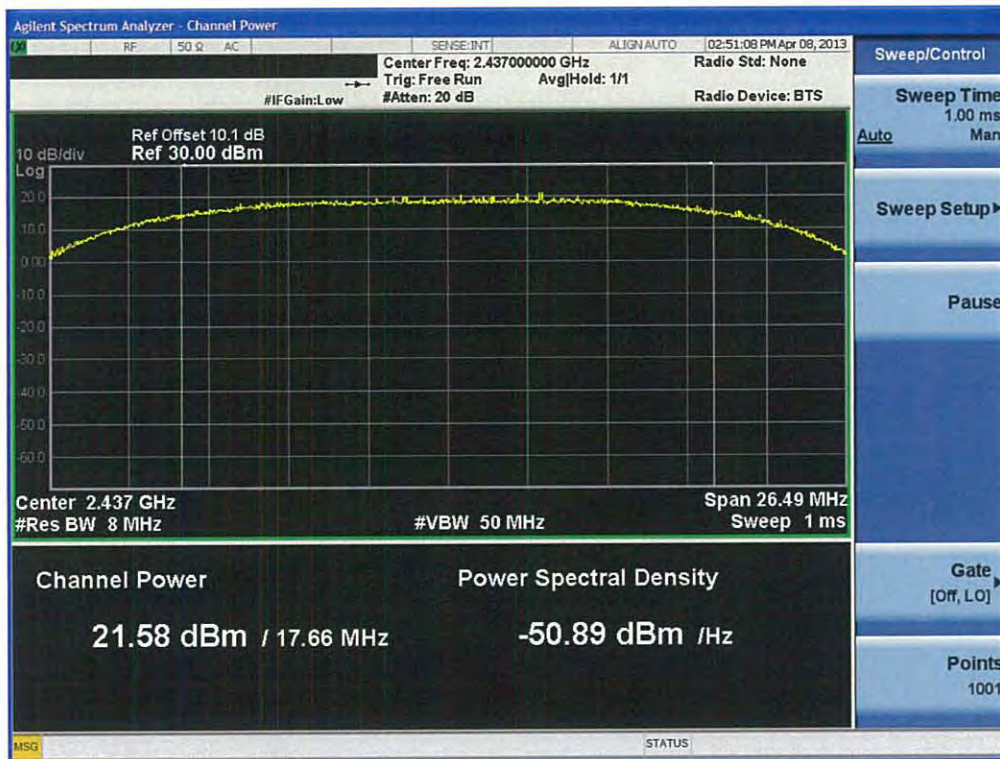

Conducted Output Power (802.11n-CH 6) 39Mbps