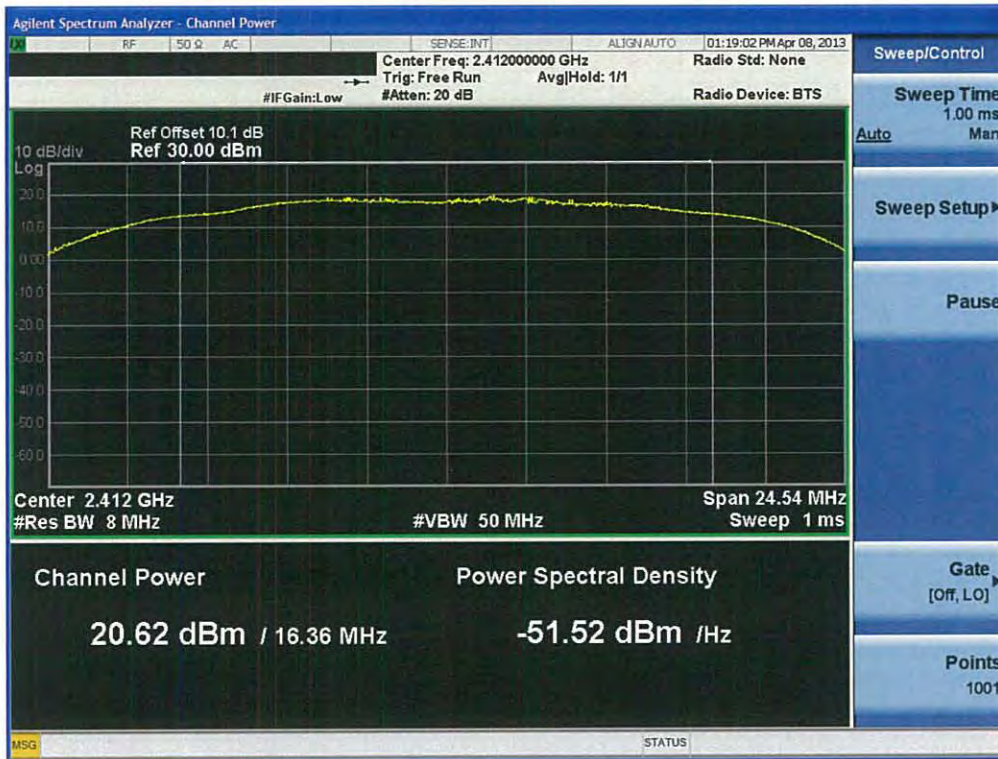

### Conducted Output Power (802.11g-CH 1) 9Mbps

### Conducted Output Power (802.11g-CH 1) 12Mbps

### Conducted Output Power (802.11g-CH 1) 18Mbps

### Conducted Output Power (802.11g-CH 1) 24Mbps