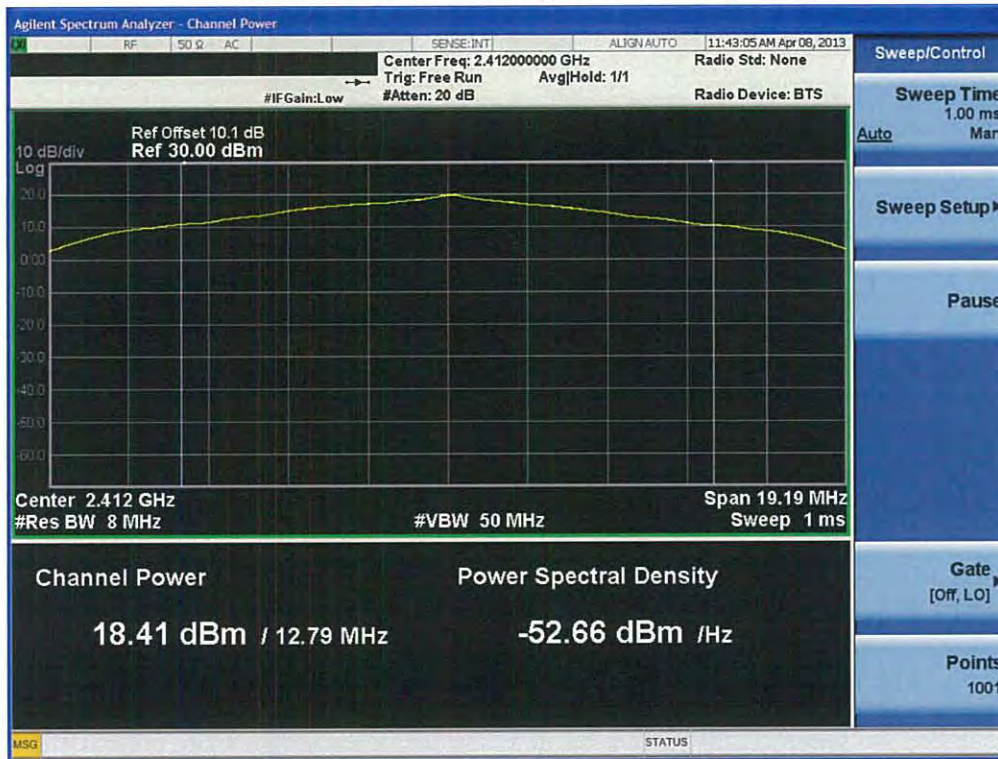

RESULT PLOTS-Peak

Conducted Output Power (802.11b-CH 1) 1Mbps

Conducted Output Power (802.11b-CH 1) 2Mbps

FCC PT.15.247 TEST REPORT	FCC CERTIFICATION REPORT		<a href="http://www.hct.co.kr">www.hct.co.kr</a>
Test Report No. HCTR1304FR25-2	Date of Issue: May 06, 2013	EUT Type: Cellular/PCS GSM/GPRS and Cellular WCDMA/HSDPA/HSUPA Phone with Bluetooth, WLAN, NFC(Felica), A-GPS, Wireless Charger, Wi-Fi Direct	FCC ID: ZNFL05E

**Conducted Output Power (802.11b-CH 1) 5.5Mbps**

**Conducted Output Power (802.11b-CH 1) 11Mbps**

FCC PT.15.247 TEST REPORT	FCC CERTIFICATION REPORT		<a href="http://www.hct.co.kr">www.hct.co.kr</a>
Test Report No. HCTR1304FR25-2	Date of Issue: May 06, 2013	EUT Type: Cellular/PCS GSM/GPRS and Cellular WCDMA/HSDPA/HSUPA Phone with Bluetooth, WLAN, NFC(Felica), A-GPS, Wireless Charger, Wi-Fi Direct	FCC ID: ZNFL05E

**Conducted Output Power (802.11b-CH 6) 1Mbps**

**Conducted Output Power (802.11b-CH 6) 2Mbps**

FCC PT.15.247 TEST REPORT	FCC CERTIFICATION REPORT		<a href="http://www.hct.co.kr">www.hct.co.kr</a>
Test Report No. HCTR1304FR25-2	Date of Issue: May 06, 2013	EUT Type: Cellular/PCS GSM/GPRS and Cellular WCDMA/HSDPA/HSUPA Phone with Bluetooth, WLAN, NFC(Felica), A-GPS, Wireless Charger, Wi-Fi Direct	FCC ID: ZNFL05E

### Conducted Output Power (802.11g-CH 1) 6Mbps