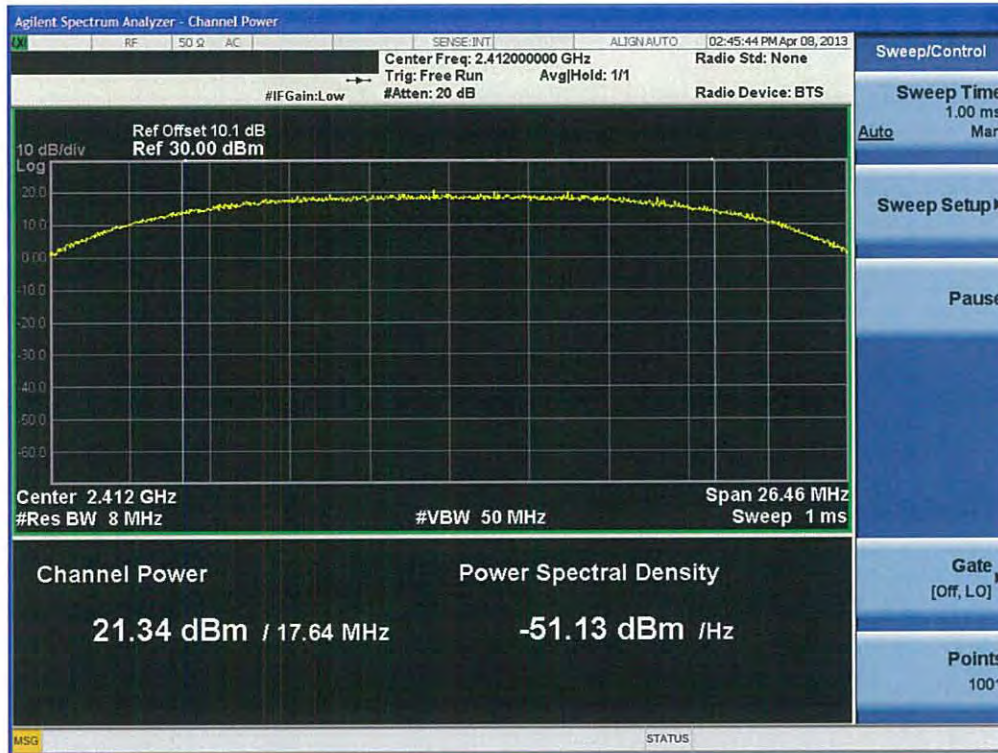

### Conducted Output Power (802.11g-CH 1) 9Mbps

### Conducted Output Power (802.11g-CH 1) 18Mbps

**Conducted Output Power (802.11g-CH 11) 48Mbps**

**Conducted Output Power (802.11g-CH 11) 54Mbps**

**Conducted Output Power (802.11n-CH 1) 6.5Mbps**

**Conducted Output Power (802.11n-CH 1) 13Mbps**

### Conducted Output Power (802.11n-CH 1) 19.5Mbps