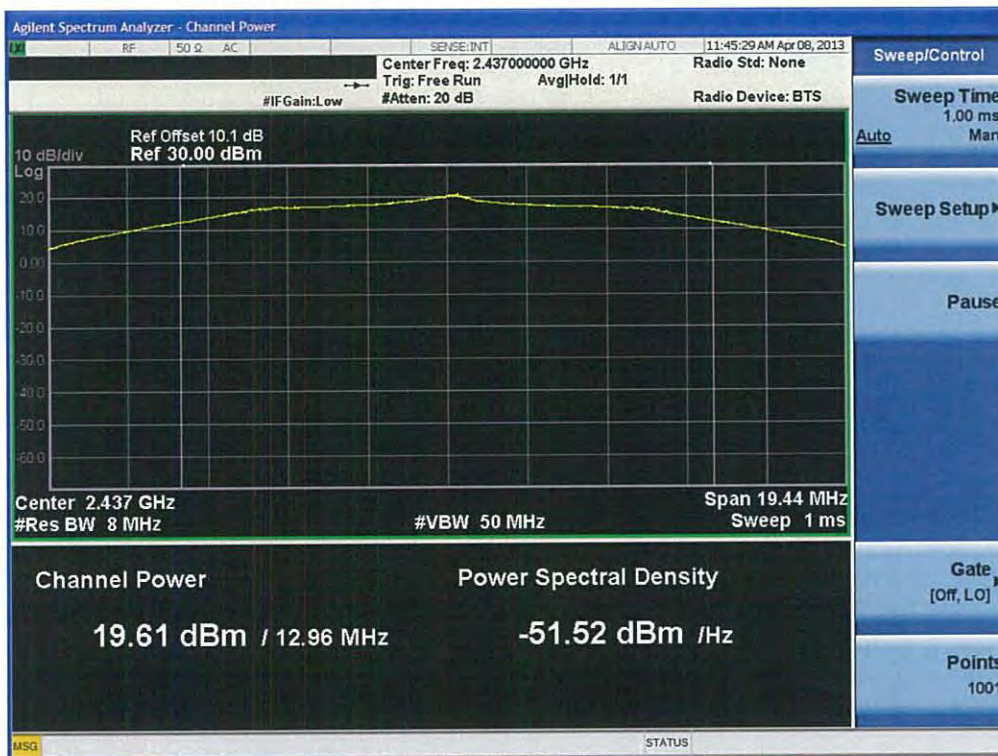

**Conducted Output Power (802.11b-CH 1) 5.5Mbps**

**Conducted Output Power (802.11b-CH 1) 11Mbps**

FCC PT.15.247 TEST REPORT	FCC CERTIFICATION REPORT		<a href="http://www.hct.co.kr">www.hct.co.kr</a>
Test Report No. HCTR1304FR25-2	Date of Issue: May 06, 2013	EUT Type: Cellular/PCS GSM/GPRS and Cellular WCDMA/HSDPA/HSUPA Phone with Bluetooth, WLAN, NFC(Felica), A-GPS, Wireless Charger, Wi-Fi Direct	FCC ID: ZNFL05E

**Conducted Output Power (802.11b-CH 6) 1Mbps**

**Conducted Output Power (802.11b-CH 6) 2Mbps**

FCC PT.15.247 TEST REPORT	FCC CERTIFICATION REPORT		<a href="http://www.hct.co.kr">www.hct.co.kr</a>
Test Report No. HCTR1304FR25-2	Date of Issue: May 06, 2013	EUT Type: Cellular/PCS GSM/GPRS and Cellular WCDMA/HSDPA/HSUPA Phone with Bluetooth, WLAN, NFC(Felica), A-GPS, Wireless Charger, Wi-Fi Direct	FCC ID: ZNFL05E

**Conducted Output Power (802.11b-CH 6) 5.5Mbps**

**Conducted Output Power (802.11b-CH 6) 11Mbps**

### Conducted Output Power (802.11b-CH 11) 1Mbps