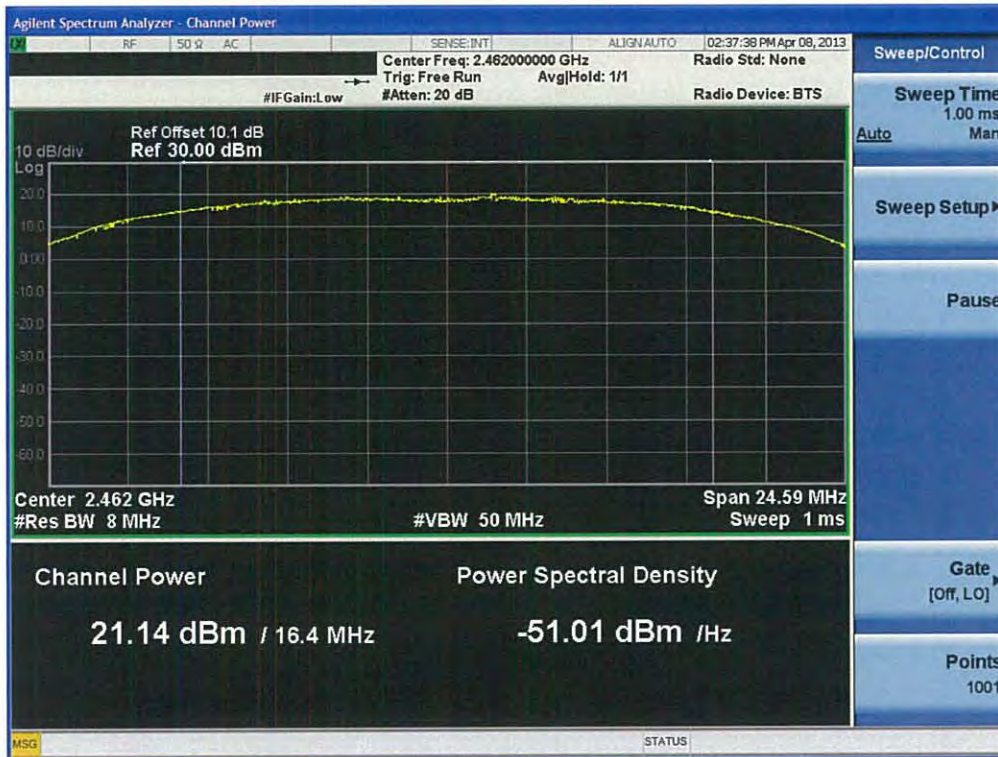

Conducted Output Power (802.11g-CH 11) 6Mbps