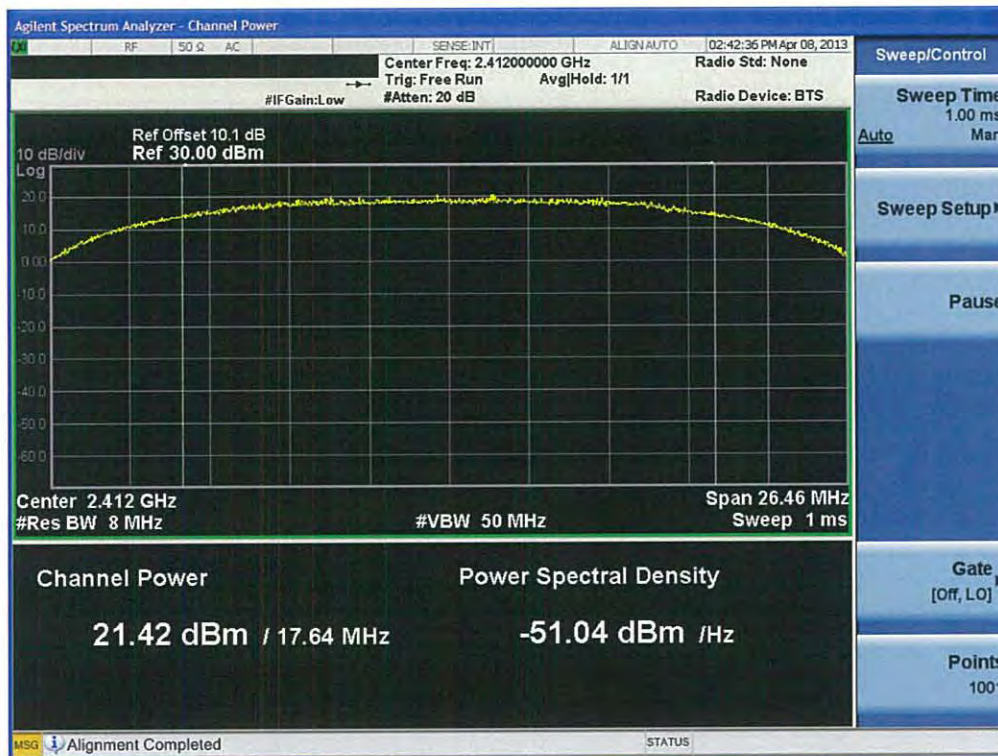

Conducted Output Power (802.11n-CH 1) 65Mbps

FCC PT.15.247 TEST REPORT	FCC CERTIFICATION REPORT		www.hct.co.kr
Test Report No. HCTR1304FR25-2	Date of Issue: May 06, 2013	EUT Type: Cellular/PCS GSM/GPRS and Cellular WCDMA/HSDPA/HSUPA Phone with Bluetooth, WLAN, NFC(Felica), A-GPS, Wireless Charger, Wi-Fi Direct	FCC ID: ZNFL05E