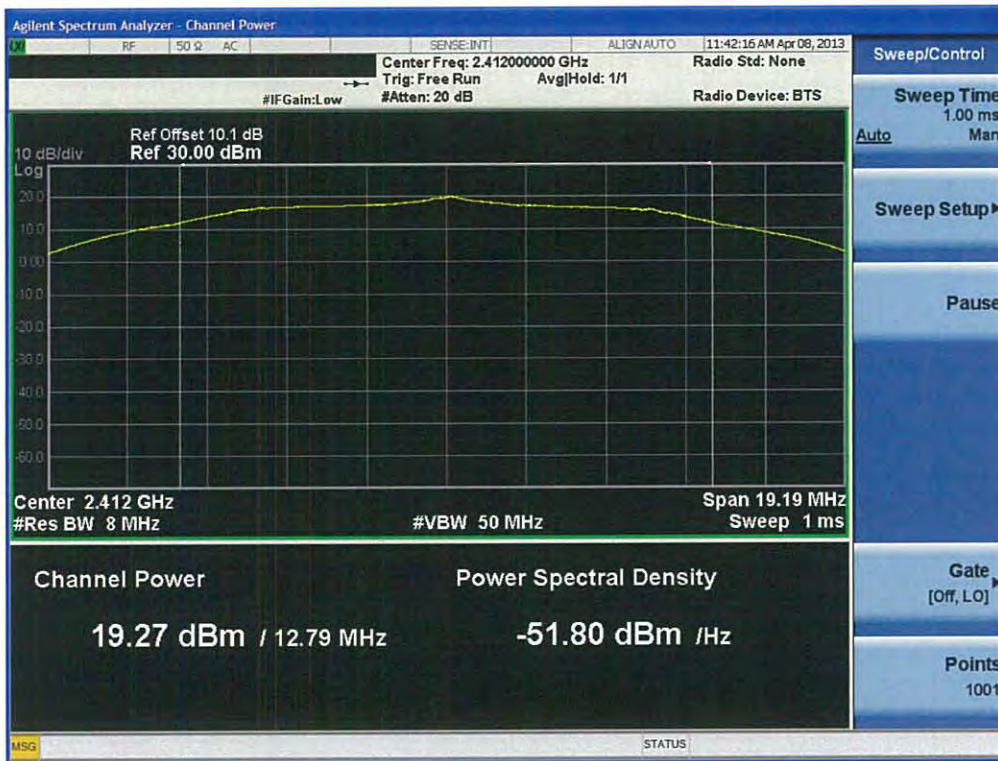

RESULT PLOTS-Peak

Conducted Output Power (802.11b-CH 1) 1Mbps

Conducted Output Power (802.11b-CH 1) 2Mbps

FCC PT.15.247 TEST REPORT	FCC CERTIFICATION REPORT		<a href="http://www.hct.co.kr">www.hct.co.kr</a>
Test Report No. HCTR1304FR25-2	Date of Issue: May 06, 2013	EUT Type: Cellular/PCS GSM/GPRS and Cellular WCDMA/HSDPA/HSUPA Phone with Bluetooth, WLAN, NFC(Felica), A-GPS, Wireless Charger, Wi-Fi Direct	FCC ID: ZNFL05E

**Conducted Output Power (802.11b-CH 1) 5.5Mbps**

**Conducted Output Power (802.11b-CH 1) 11Mbps**

FCC PT.15.247 TEST REPORT	FCC CERTIFICATION REPORT		<a href="http://www.hct.co.kr">www.hct.co.kr</a>
Test Report No. HCTR1304FR25-2	Date of Issue: May 06, 2013	EUT Type: Cellular/PCS GSM/GPRS and Cellular WCDMA/HSDPA/HSUPA Phone with Bluetooth, WLAN, NFC(Felica), A-GPS, Wireless Charger, Wi-Fi Direct	FCC ID: ZNFL05E

**Conducted Output Power (802.11b-CH 6) 1Mbps**

**Conducted Output Power (802.11b-CH 6) 2Mbps**

FCC PT.15.247 TEST REPORT	FCC CERTIFICATION REPORT		<a href="http://www.hct.co.kr">www.hct.co.kr</a>
Test Report No. HCTR1304FR25-2	Date of Issue: May 06, 2013	EUT Type: Cellular/PCS GSM/GPRS and Cellular WCDMA/HSDPA/HSUPA Phone with Bluetooth, WLAN, NFC(Felica), A-GPS, Wireless Charger, Wi-Fi Direct	FCC ID: ZNFL05E

### Conducted Output Power (802.11g-CH 1) 6Mbps