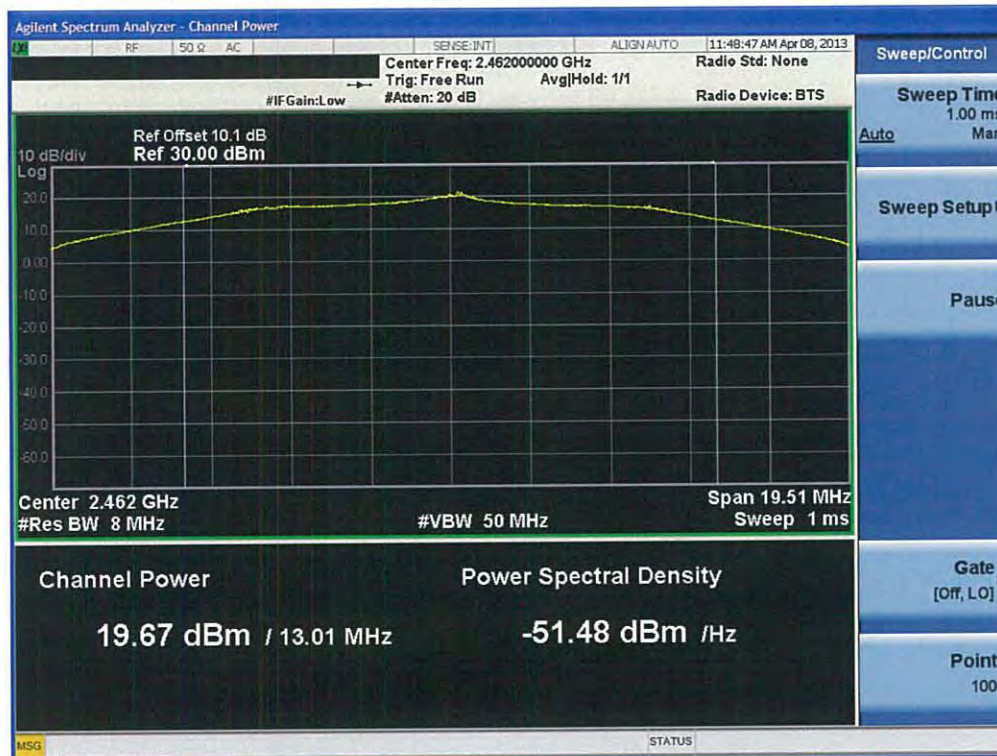

### Conducted Output Power (802.11b-CH 11) 1Mbps

### Conducted Output Power (802.11b-CH 11) 2Mbps

**Conducted Output Power (802.11b-CH 11) 5.5Mbps**

**Conducted Output Power (802.11b-CH 11) 11Mbps**

### Conducted Output Power (802.11g-CH 1) 6Mbps

### Conducted Output Power (802.11g-CH 1) 9Mbps