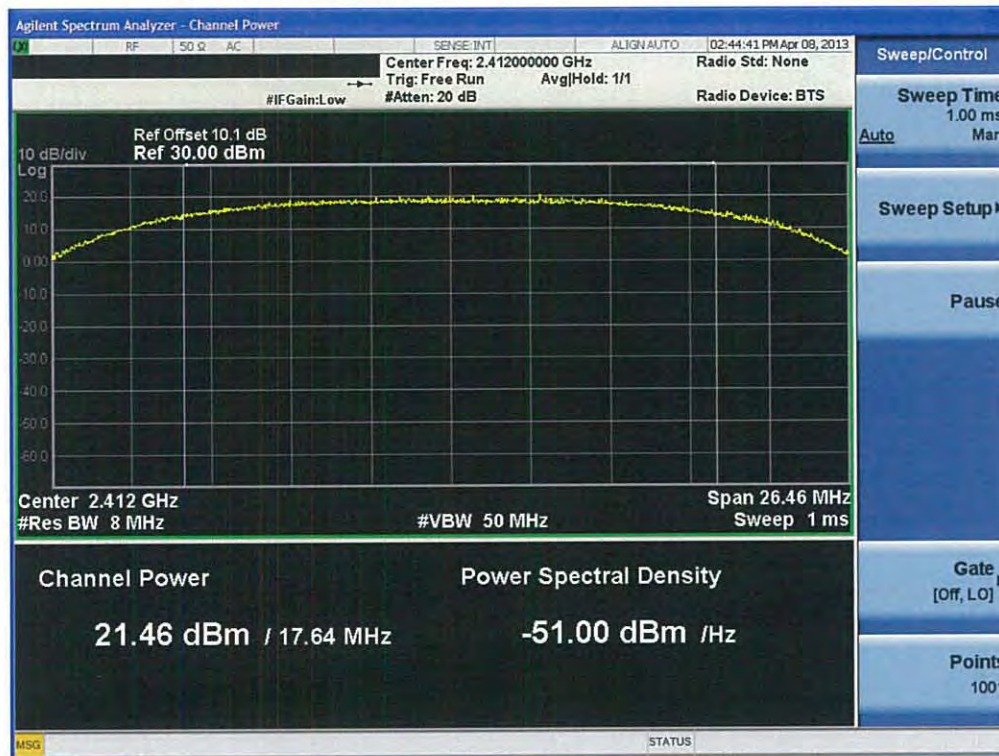

Conducted Output Power (802.11n-CH 1) 26Mbps