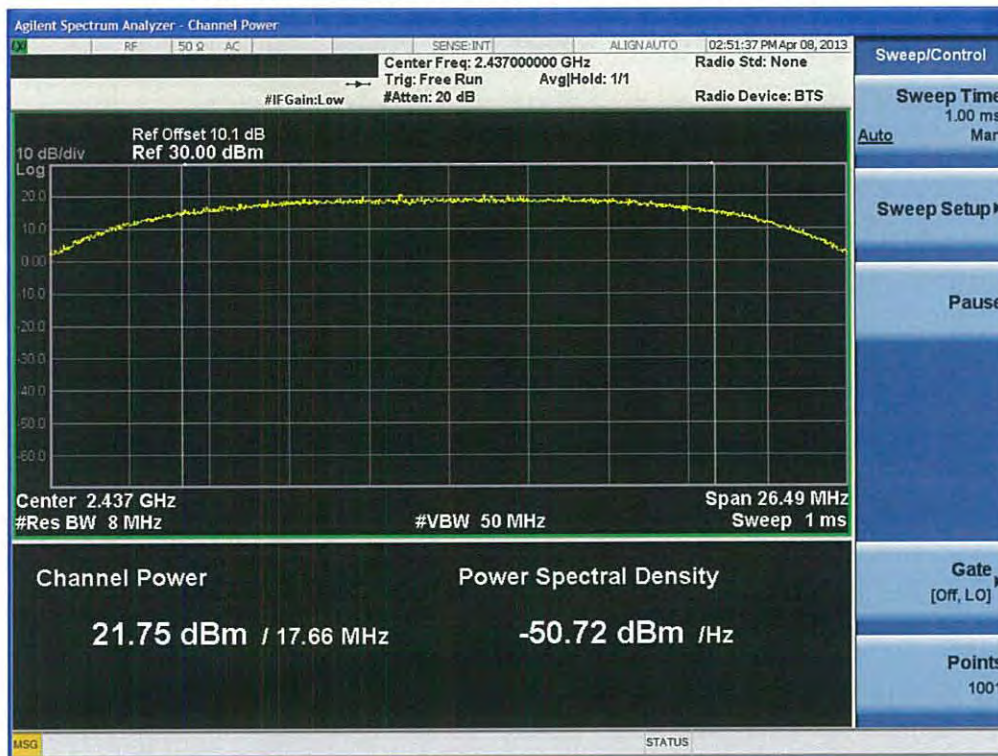

### Conducted Output Power (802.11g-CH 1) 6Mbps

### Conducted Output Power (802.11g-CH 1) 9Mbps

### Conducted Output Power (802.11g-CH 1) 12Mbps

**Conducted Output Power (802.11n-CH 6) 6.5Mbps**

**Conducted Output Power (802.11n-CH 6) 13Mbps**

**Conducted Output Power (802.11n-CH 6) 19.5Mbps**

**Conducted Output Power (802.11n-CH 6) 26Mbps**

FCC PT.15.247 TEST REPORT	FCC CERTIFICATION REPORT		<a href="http://www.hct.co.kr">www.hct.co.kr</a>
Test Report No. HCTR1304FR25-2	Date of Issue: May 06, 2013	EUT Type: Cellular/PCS GSM/GPRS and Cellular WCDMA/HSDPA/HSUPA Phone with Bluetooth, WLAN, NFC(Felica), A-GPS, Wireless Charger, Wi-Fi Direct	FCC ID: ZNFL05E