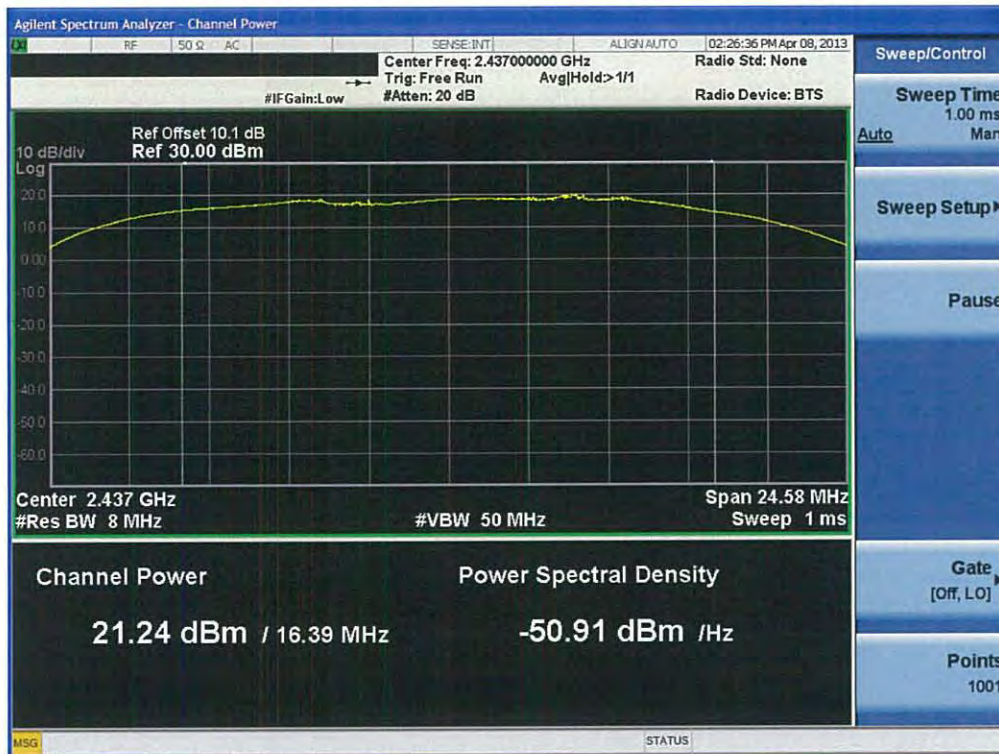

Conducted Output Power (802.11g-CH 6) 54Mbps

FCC PT.15.247 TEST REPORT	FCC CERTIFICATION REPORT		www.hct.co.kr
Test Report No. HCTR1304FR25-2	Date of Issue: May 06, 2013	EUT Type: Cellular/PCS GSM/GPRS and Cellular WCDMA/HSDPA/HSUPA Phone with Bluetooth, WLAN, NFC(Felica), A-GPS, Wireless Charger, Wi-Fi Direct	FCC ID: ZNFL05E