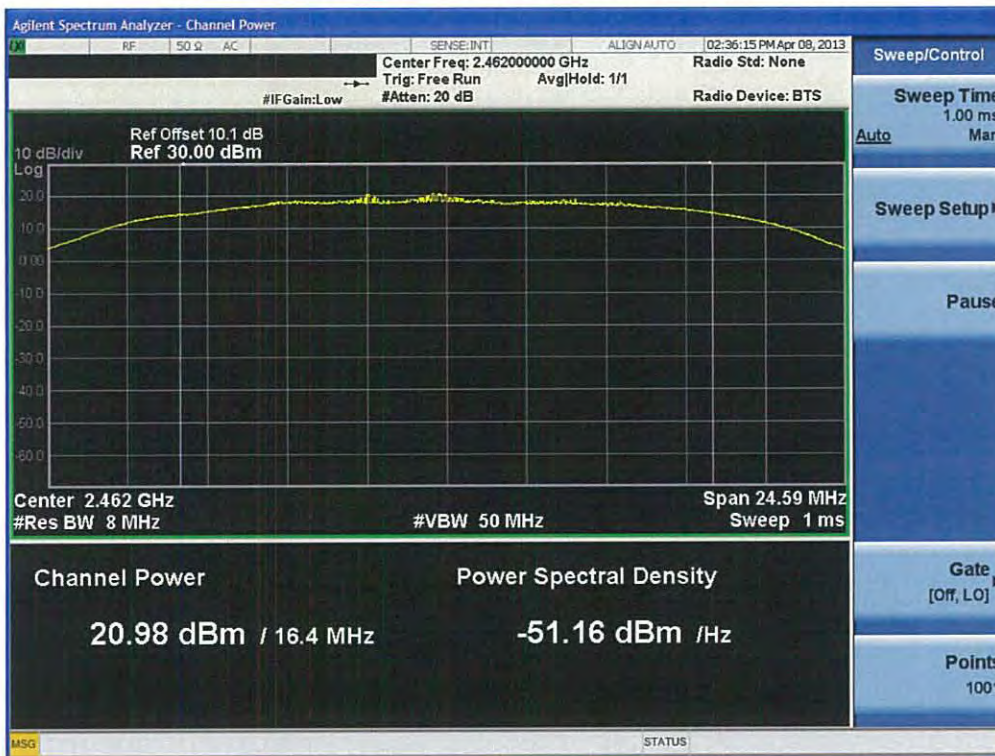

Conducted Output Power (802.11g-CH 11) 18Mbps

FCC PT.15.247 TEST REPORT	FCC CERTIFICATION REPORT		www.hct.co.kr
Test Report No. HCTR1304FR25-2	Date of Issue: May 06, 2013	EUT Type: Cellular/PCS GSM/GPRS and Cellular WCDMA/HSDPA/HSUPA Phone with Bluetooth, WLAN, NFC(Felica), A-GPS, Wireless Charger, Wi-Fi Direct	FCC ID: ZNFL05E