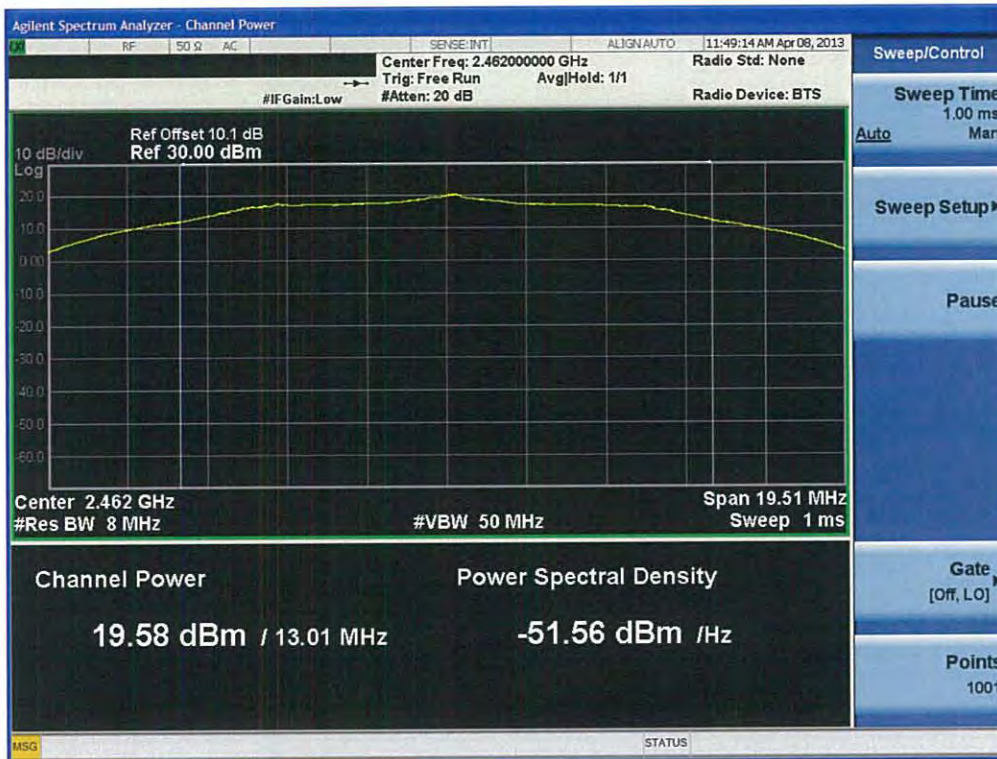

Conducted Output Power (802.11b-CH 11) 5.5Mbps