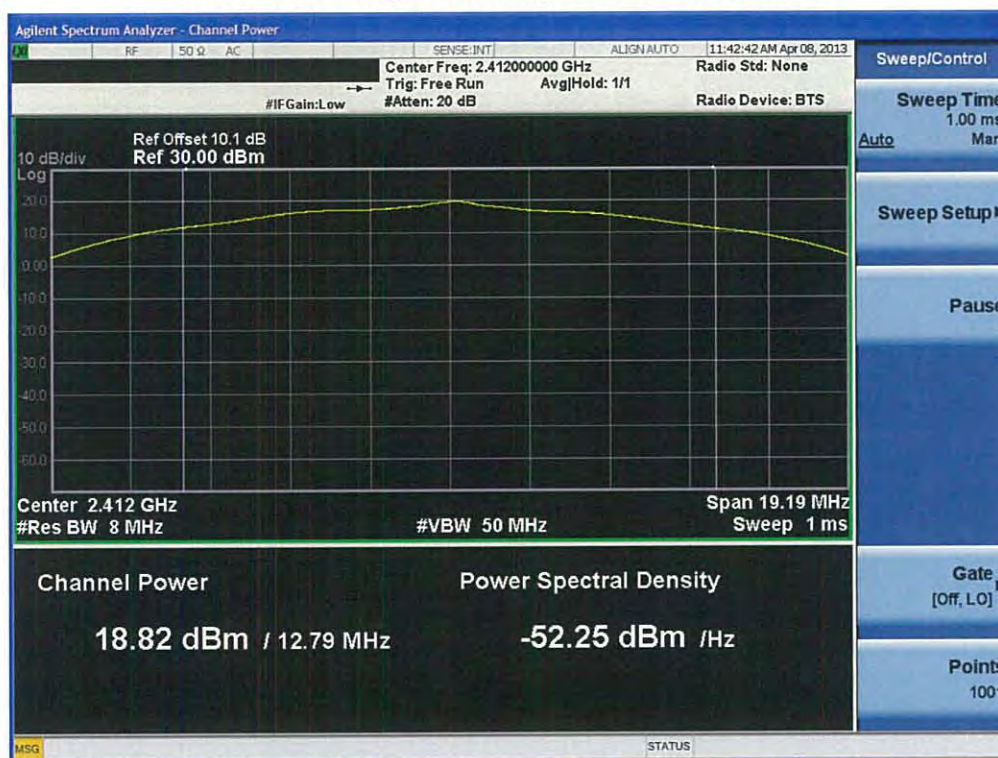

RESULT PLOTS-Peak

Conducted Output Power (802.11b-CH 1) 1Mbps

Conducted Output Power (802.11b-CH 1) 2Mbps

FCC PT.15.247 TEST REPORT	FCC CERTIFICATION REPORT		<a href="http://www.hct.co.kr">www.hct.co.kr</a>
Test Report No. HCTR1304FR25-2	Date of Issue: May 06, 2013	EUT Type: Cellular/PCS GSM/GPRS and Cellular WCDMA/HSDPA/HSUPA Phone with Bluetooth, WLAN, NFC(Felica), A-GPS, Wireless Charger, Wi-Fi Direct	FCC ID: ZNFL05E

**Conducted Output Power (802.11b-CH 1) 5.5Mbps**

**Conducted Output Power (802.11b-CH 1) 11Mbps**

FCC PT.15.247 TEST REPORT	FCC CERTIFICATION REPORT		<a href="http://www.hct.co.kr">www.hct.co.kr</a>
Test Report No. HCTR1304FR25-2	Date of Issue: May 06, 2013	EUT Type: Cellular/PCS GSM/GPRS and Cellular WCDMA/HSDPA/HSUPA Phone with Bluetooth, WLAN, NFC(Felica), A-GPS, Wireless Charger, Wi-Fi Direct	FCC ID: ZNFL05E

**Conducted Output Power (802.11b-CH 6) 1Mbps**

**Conducted Output Power (802.11b-CH 6) 2Mbps**

FCC PT.15.247 TEST REPORT	FCC CERTIFICATION REPORT		<a href="http://www.hct.co.kr">www.hct.co.kr</a>
Test Report No. HCTR1304FR25-2	Date of Issue: May 06, 2013	EUT Type: Cellular/PCS GSM/GPRS and Cellular WCDMA/HSDPA/HSUPA Phone with Bluetooth, WLAN, NFC(Felica), A-GPS, Wireless Charger, Wi-Fi Direct	FCC ID: ZNFL05E

### Conducted Output Power (802.11g-CH 1) 6Mbps