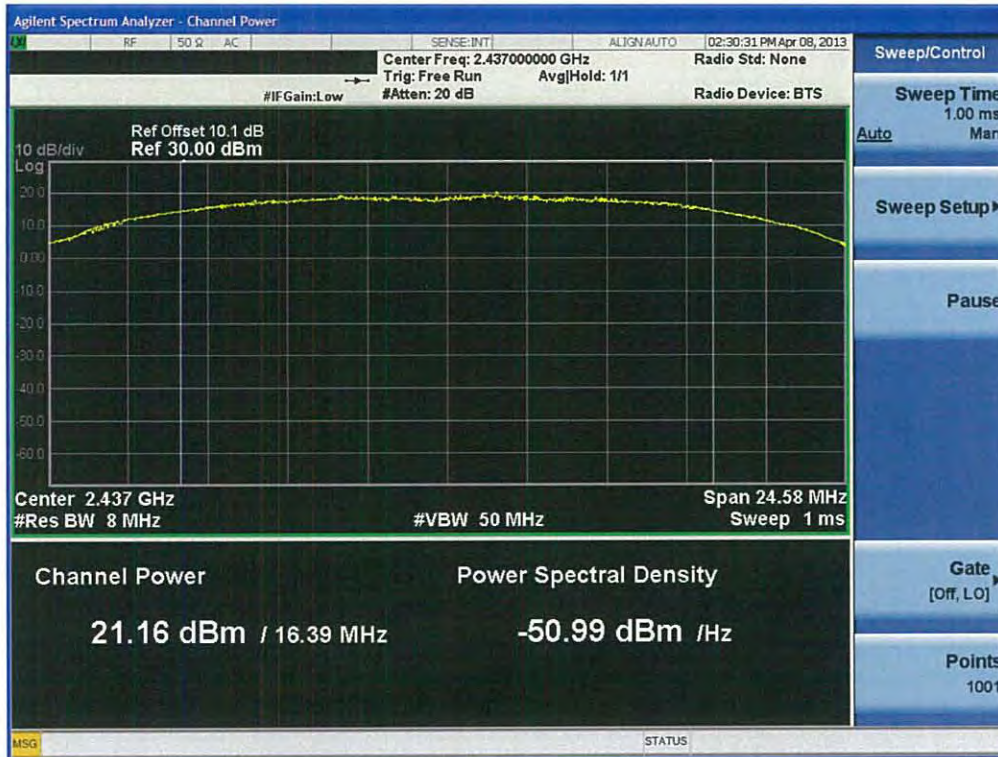

Conducted Output Power (802.11g-CH 6) 6Mbps