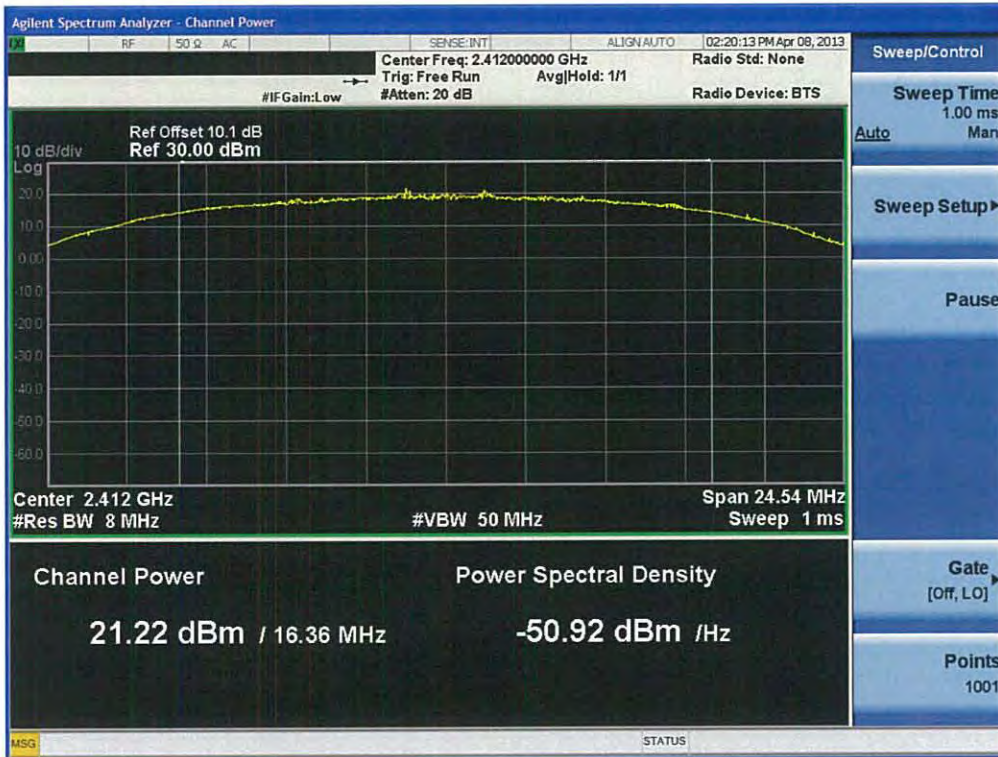

Conducted Output Power (802.11g-CH 1) 12Mbps