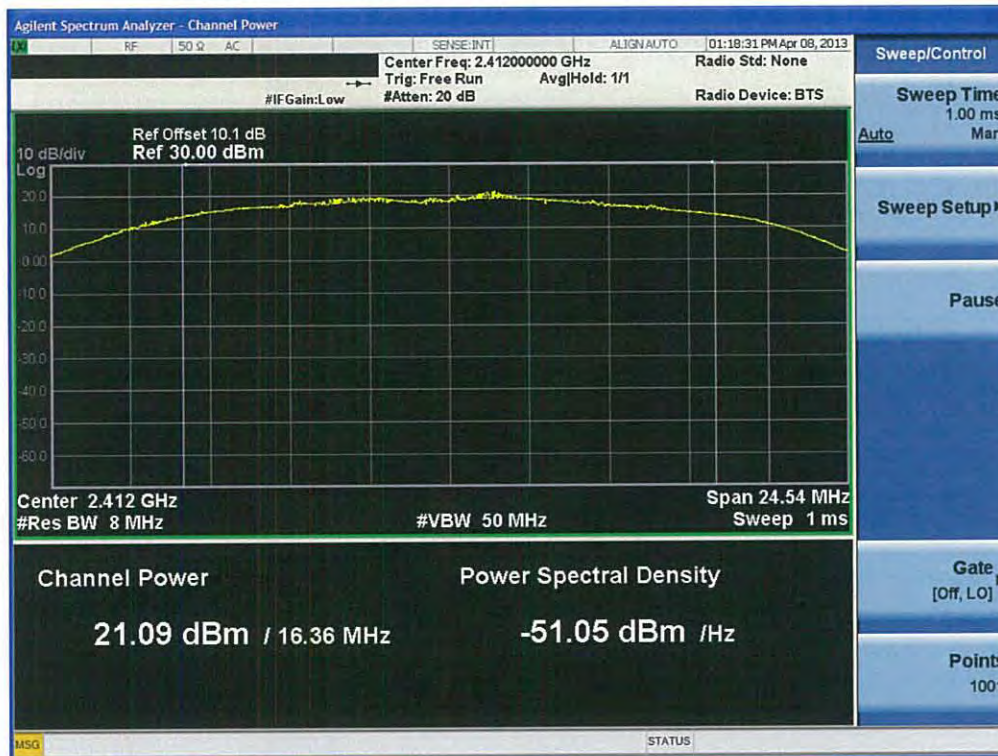

### Conducted Output Power (802.11g-CH 1) 12Mbps

### Conducted Output Power (802.11g-CH 1) 18Mbps

### Conducted Output Power (802.11g-CH 1) 24Mbps

### Conducted Output Power (802.11g-CH 1) 36Mbps