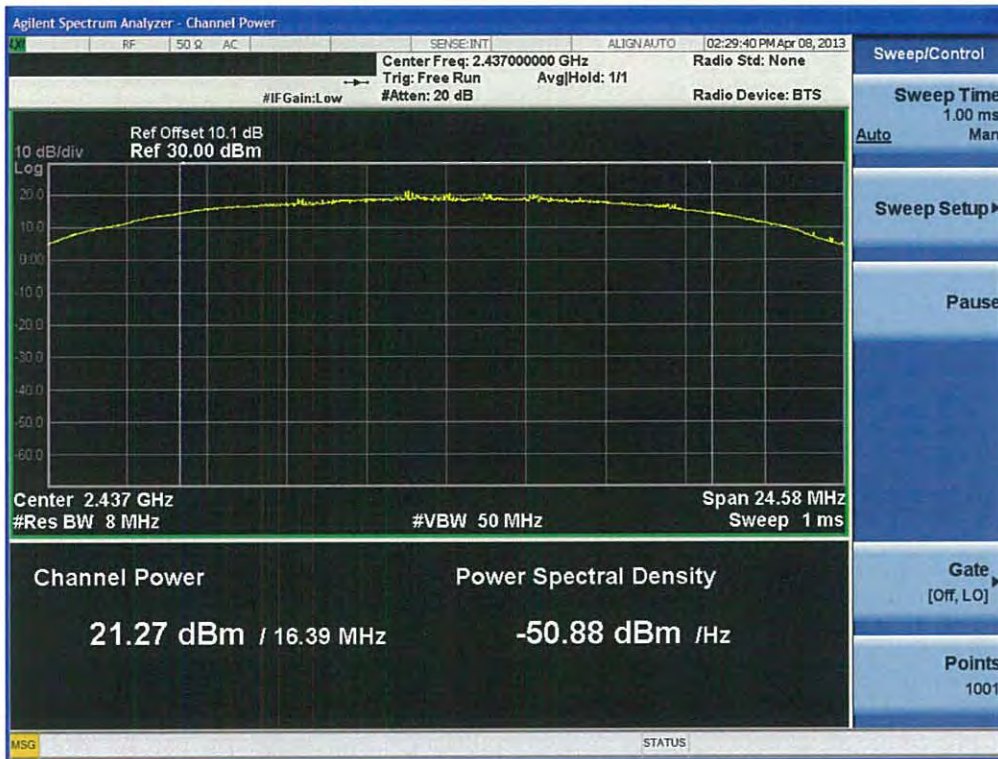

### Conducted Output Power (802.11g-CH 1) 36Mbps

### Conducted Output Power (802.11g-CH 1) 48Mbps

### Conducted Output Power (802.11g-CH 1) 54Mbps

FCC PT.15.247 TEST REPORT	FCC CERTIFICATION REPORT		<a href="http://www.hct.co.kr">www.hct.co.kr</a>
Test Report No. HCTR1304FR25-2	Date of Issue: May 06, 2013	EUT Type: Cellular/PCS GSM/GPRS and Cellular WCDMA/HSDPA/HSUPA Phone with Bluetooth, WLAN, NFC(Felica), A-GPS, Wireless Charger, Wi-Fi Direct	FCC ID: ZNFL05E

**Conducted Output Power (802.11g-CH 6) 6Mbps**

**Conducted Output Power (802.11g-CH 6) 9Mbps**

**Conducted Output Power (802.11g-CH 6) 12Mbps**

**Conducted Output Power (802.11g-CH 6) 18Mbps**

FCC PT.15.247 TEST REPORT	FCC CERTIFICATION REPORT		<a href="http://www.hct.co.kr">www.hct.co.kr</a>
Test Report No. HCTR1304FR25-2	Date of Issue: May 06, 2013	EUT Type: Cellular/PCS GSM/GPRS and Cellular WCDMA/HSDPA/HSUPA Phone with Bluetooth, WLAN, NFC(Felica), A-GPS, Wireless Charger, Wi-Fi Direct	FCC ID: ZNFL05E