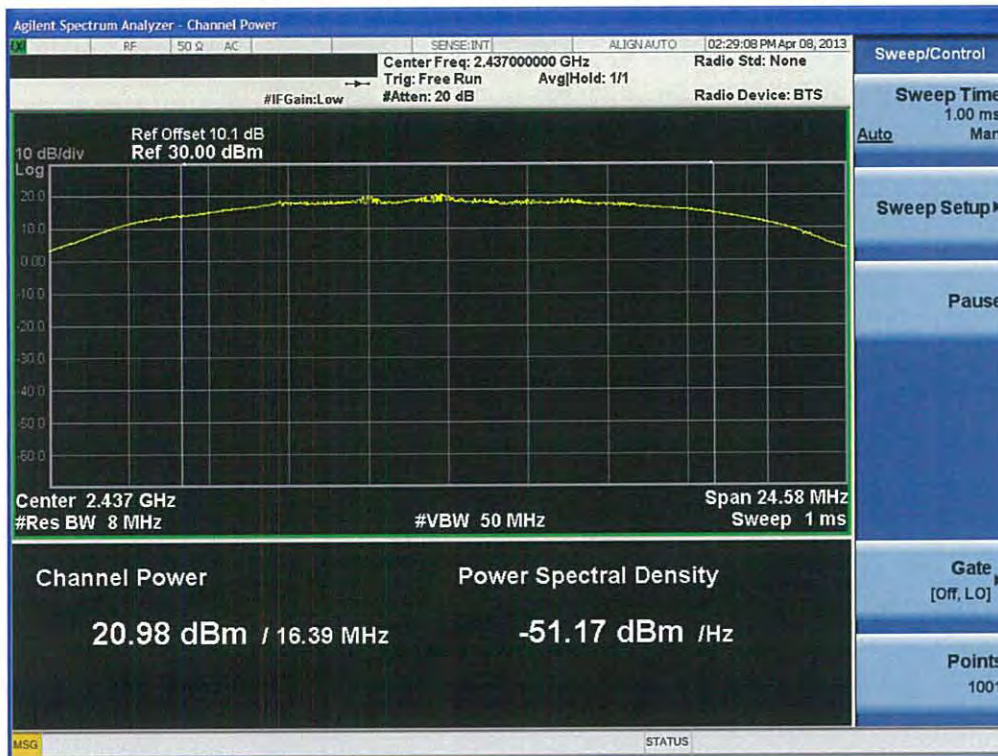

### Conducted Output Power (802.11g-CH 1) 48Mbps

**Conducted Output Power (802.11g-CH 6) 6Mbps**

**Conducted Output Power (802.11g-CH 6) 9Mbps**

**Conducted Output Power (802.11g-CH 6) 12Mbps**

**Conducted Output Power (802.11g-CH 6) 18Mbps**

FCC PT.15.247 TEST REPORT	FCC CERTIFICATION REPORT		<a href="http://www.hct.co.kr">www.hct.co.kr</a>
Test Report No. HCTR1304FR25-2	Date of Issue: May 06, 2013	EUT Type: Cellular/PCS GSM/GPRS and Cellular WCDMA/HSDPA/HSUPA Phone with Bluetooth, WLAN, NFC(Felica), A-GPS, Wireless Charger, Wi-Fi Direct	FCC ID: ZNFL05E

**Conducted Output Power (802.11g-CH 6) 24Mbps**

**Conducted Output Power (802.11g-CH 6) 36Mbps**

FCC PT.15.247 TEST REPORT	FCC CERTIFICATION REPORT		<a href="http://www.hct.co.kr">www.hct.co.kr</a>
Test Report No. HCTR1304FR25-2	Date of Issue: May 06, 2013	EUT Type: Cellular/PCS GSM/GPRS and Cellular WCDMA/HSDPA/HSUPA Phone with Bluetooth, WLAN, NFC(Felica), A-GPS, Wireless Charger, Wi-Fi Direct	FCC ID: ZNFL05E

### Conducted Output Power (802.11g-CH 6) 48Mbps