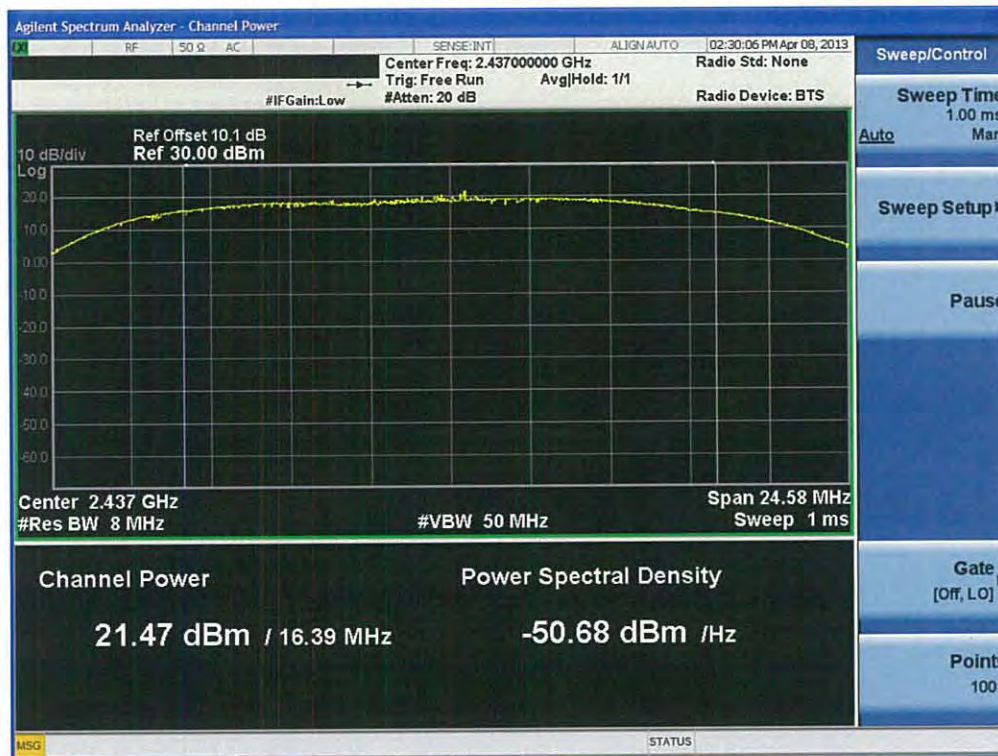

### Conducted Output Power (802.11g-CH 1) 36Mbps

### Conducted Output Power (802.11g-CH 1) 48Mbps

### Conducted Output Power (802.11g-CH 1) 54Mbps

FCC PT.15.247 TEST REPORT	FCC CERTIFICATION REPORT		<a href="http://www.hct.co.kr">www.hct.co.kr</a>
Test Report No. HCTR1304FR25-2	Date of Issue: May 06, 2013	EUT Type: Cellular/PCS GSM/GPRS and Cellular WCDMA/HSDPA/HSUPA Phone with Bluetooth, WLAN, NFC(Felica), A-GPS, Wireless Charger, Wi-Fi Direct	FCC ID: ZNFL05E

**Conducted Output Power (802.11g-CH 6) 6Mbps**

**Conducted Output Power (802.11g-CH 6) 9Mbps**

**Conducted Output Power (802.11g-CH 6) 12Mbps**

**Conducted Output Power (802.11g-CH 6) 18Mbps**

FCC PT.15.247 TEST REPORT	FCC CERTIFICATION REPORT		<a href="http://www.hct.co.kr">www.hct.co.kr</a>
Test Report No. HCTR1304FR25-2	Date of Issue: May 06, 2013	EUT Type: Cellular/PCS GSM/GPRS and Cellular WCDMA/HSDPA/HSUPA Phone with Bluetooth, WLAN, NFC(Felica), A-GPS, Wireless Charger, Wi-Fi Direct	FCC ID: ZNFL05E