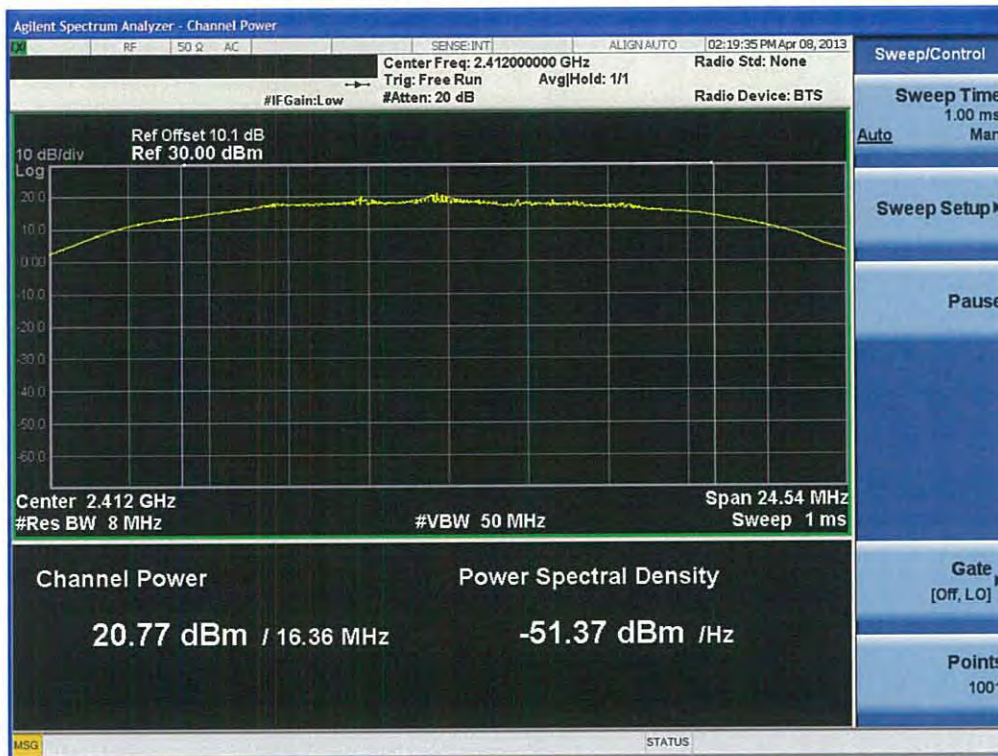

### Conducted Output Power (802.11g-CH 1) 6Mbps

### Conducted Output Power (802.11g-CH 1) 9Mbps

### Conducted Output Power (802.11g-CH 1) 12Mbps

### Conducted Output Power (802.11g-CH 1) 18Mbps