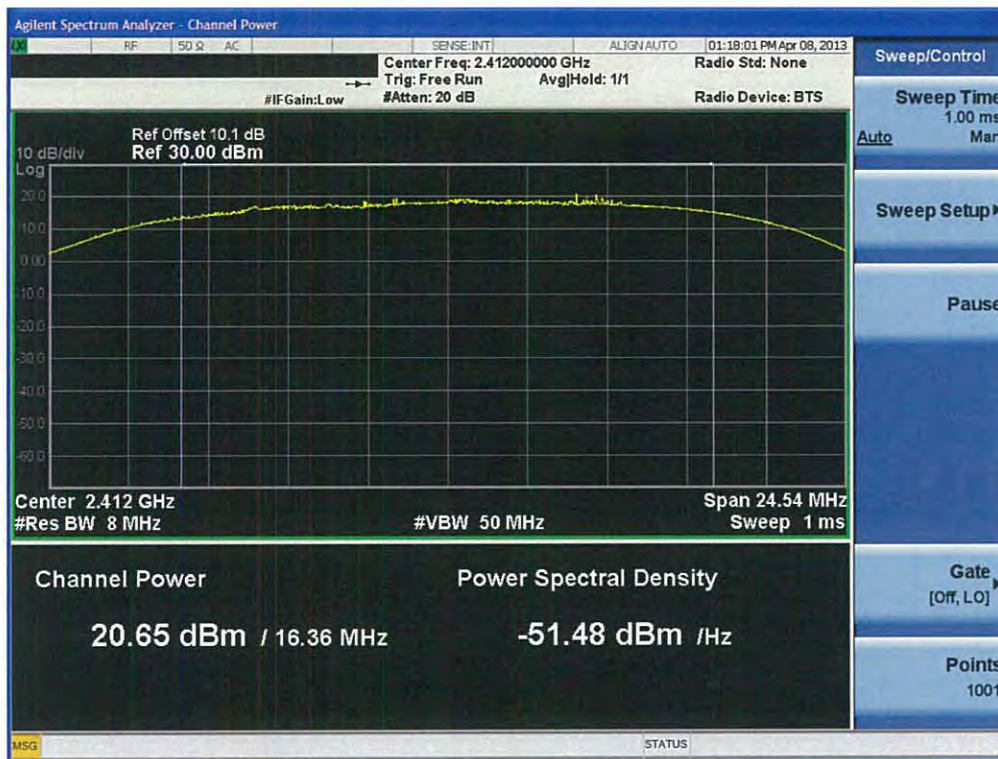

Conducted Output Power (802.11g-CH 1) 48Mbps