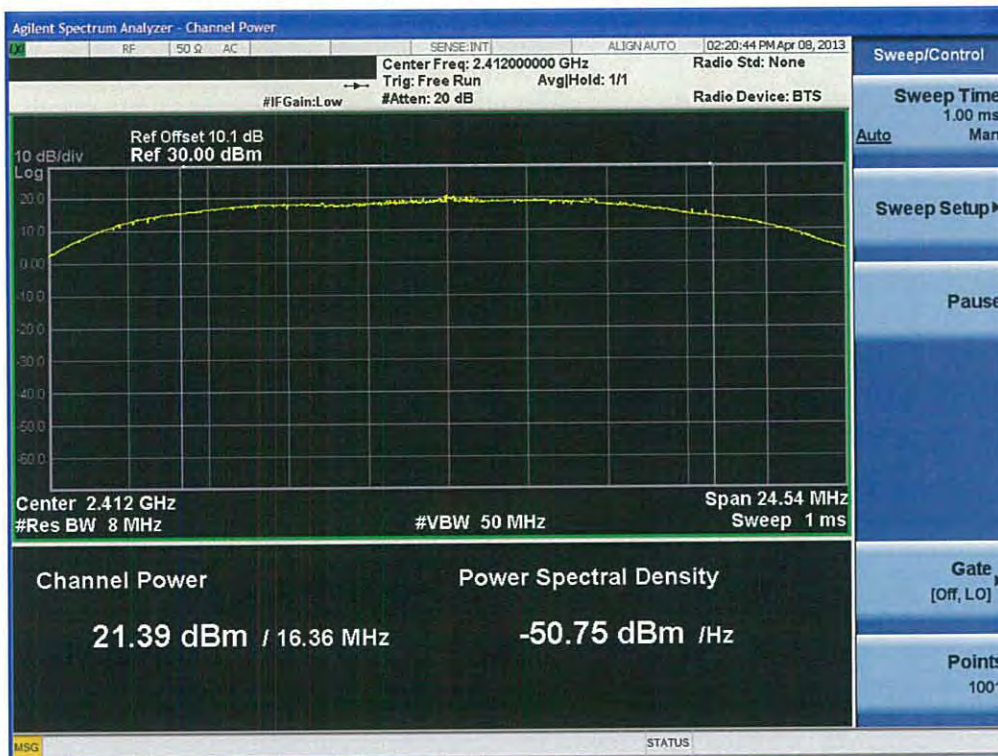

### Conducted Output Power (802.11b-CH 11) 1Mbps

### Conducted Output Power (802.11b-CH 11) 2Mbps

**Conducted Output Power (802.11b-CH 11) 5.5Mbps**

**Conducted Output Power (802.11b-CH 11) 11Mbps**

### Conducted Output Power (802.11g-CH 1) 6Mbps

### Conducted Output Power (802.11g-CH 1) 9Mbps