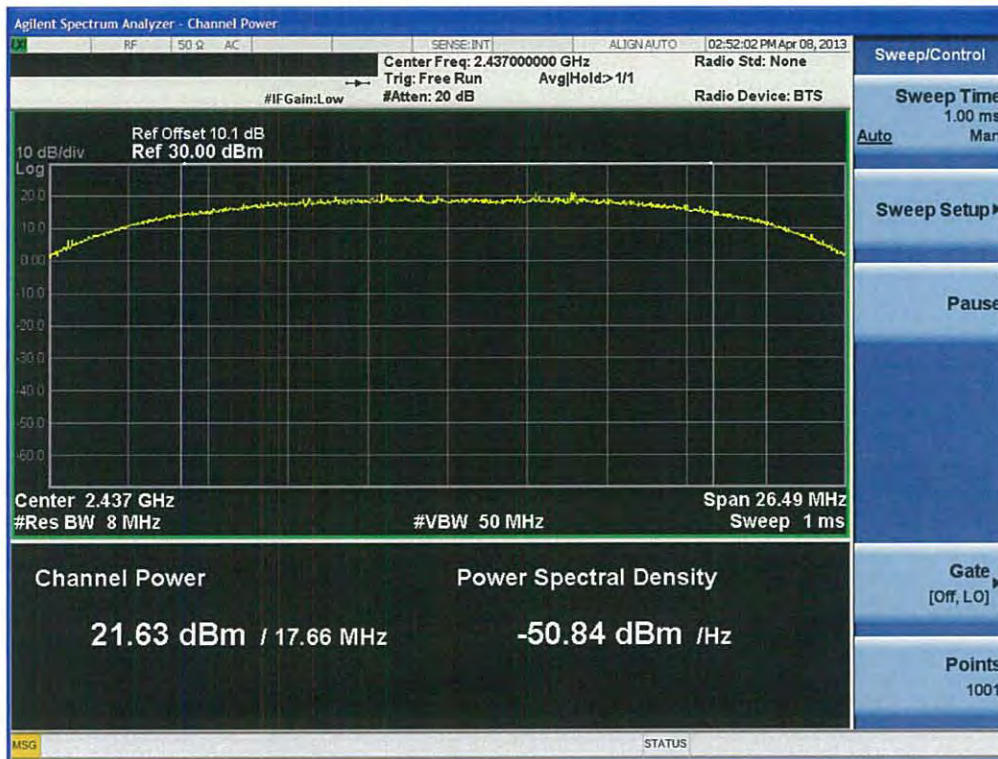

Conducted Output Power (802.11n-CH 6) 19.5Mbps