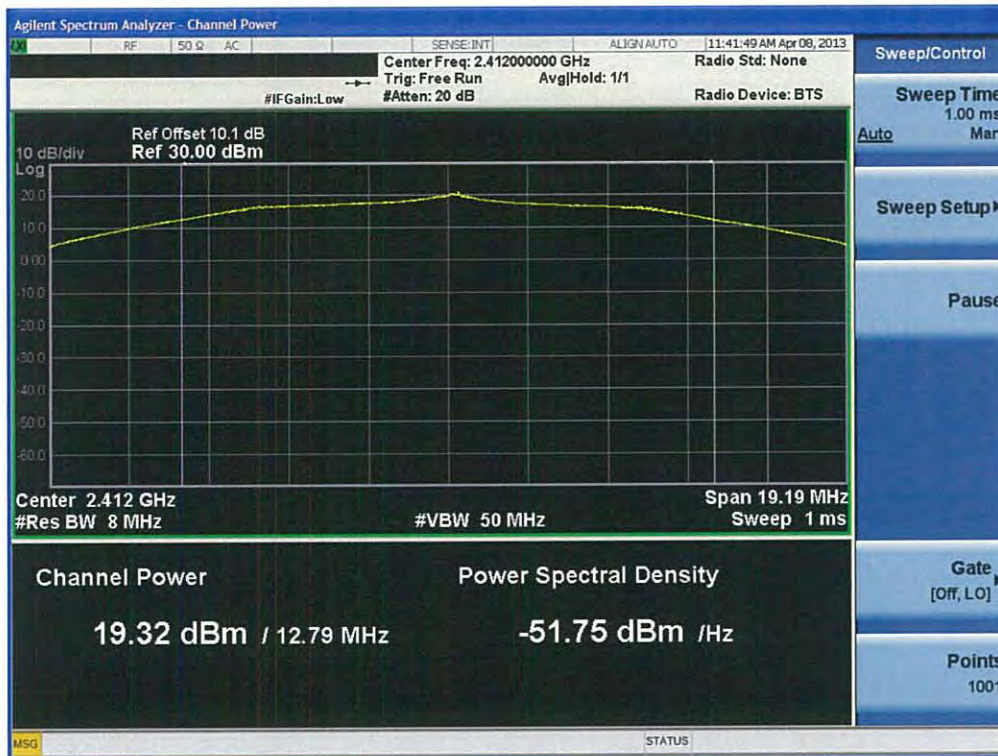

RESULT PLOTS-Peak

Conducted Output Power (802.11b-CH 1) 1Mbps

Conducted Output Power (802.11b-CH 1) 2Mbps

FCC PT.15.247 TEST REPORT	FCC CERTIFICATION REPORT		<a href="http://www.hct.co.kr">www.hct.co.kr</a>
Test Report No. HCTR1304FR25-2	Date of Issue: May 06, 2013	EUT Type: Cellular/PCS GSM/GPRS and Cellular WCDMA/HSDPA/HSUPA Phone with Bluetooth, WLAN, NFC(Felica), A-GPS, Wireless Charger, Wi-Fi Direct	FCC ID: ZNFL05E

**Conducted Output Power (802.11b-CH 1) 5.5Mbps**

**Conducted Output Power (802.11b-CH 1) 11Mbps**

FCC PT.15.247 TEST REPORT	FCC CERTIFICATION REPORT		<a href="http://www.hct.co.kr">www.hct.co.kr</a>
Test Report No. HCTR1304FR25-2	Date of Issue: May 06, 2013	EUT Type: Cellular/PCS GSM/GPRS and Cellular WCDMA/HSDPA/HSUPA Phone with Bluetooth, WLAN, NFC(Felica), A-GPS, Wireless Charger, Wi-Fi Direct	FCC ID: ZNFL05E

**Conducted Output Power (802.11b-CH 6) 1Mbps**

**Conducted Output Power (802.11b-CH 6) 2Mbps**

FCC PT.15.247 TEST REPORT	FCC CERTIFICATION REPORT		<a href="http://www.hct.co.kr">www.hct.co.kr</a>
Test Report No. HCTR1304FR25-2	Date of Issue: May 06, 2013	EUT Type: Cellular/PCS GSM/GPRS and Cellular WCDMA/HSDPA/HSUPA Phone with Bluetooth, WLAN, NFC(Felica), A-GPS, Wireless Charger, Wi-Fi Direct	FCC ID: ZNFL05E

### Conducted Output Power (802.11g-CH 1) 6Mbps