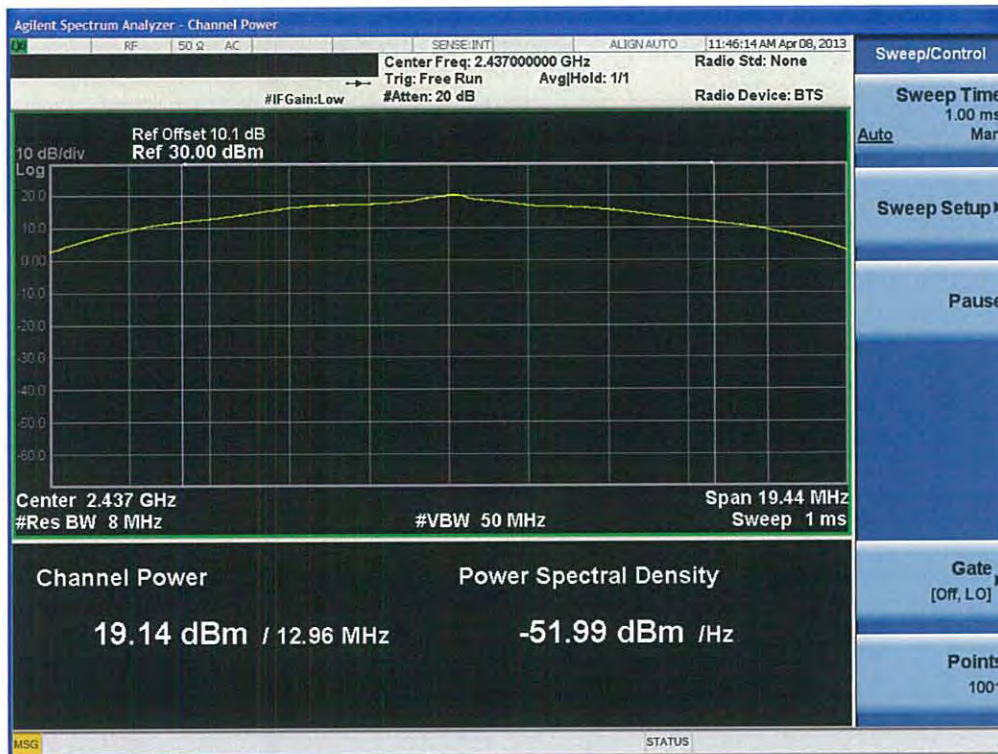

RESULT PLOTS-Peak

Conducted Output Power (802.11b-CH 1) 1Mbps

Conducted Output Power (802.11b-CH 1) 2Mbps

FCC PT.15.247 TEST REPORT	FCC CERTIFICATION REPORT		<a href="http://www.hct.co.kr">www.hct.co.kr</a>
Test Report No. HCTR1304FR25-2	Date of Issue: May 06, 2013	EUT Type: Cellular/PCS GSM/GPRS and Cellular WCDMA/HSDPA/HSUPA Phone with Bluetooth, WLAN, NFC(Felica), A-GPS, Wireless Charger, Wi-Fi Direct	FCC ID: ZNFL05E

**Conducted Output Power (802.11b-CH 1) 5.5Mbps**

**Conducted Output Power (802.11b-CH 1) 11Mbps**

FCC PT.15.247 TEST REPORT	FCC CERTIFICATION REPORT		<a href="http://www.hct.co.kr">www.hct.co.kr</a>
Test Report No. HCTR1304FR25-2	Date of Issue: May 06, 2013	EUT Type: Cellular/PCS GSM/GPRS and Cellular WCDMA/HSDPA/HSUPA Phone with Bluetooth, WLAN, NFC(Felica), A-GPS, Wireless Charger, Wi-Fi Direct	FCC ID: ZNFL05E

**Conducted Output Power (802.11b-CH 6) 1Mbps**

**Conducted Output Power (802.11b-CH 6) 2Mbps**

FCC PT.15.247 TEST REPORT	FCC CERTIFICATION REPORT		<a href="http://www.hct.co.kr">www.hct.co.kr</a>
Test Report No. HCTR1304FR25-2	Date of Issue: May 06, 2013	EUT Type: Cellular/PCS GSM/GPRS and Cellular WCDMA/HSDPA/HSUPA Phone with Bluetooth, WLAN, NFC(Felica), A-GPS, Wireless Charger, Wi-Fi Direct	FCC ID: ZNFL05E

### Conducted Output Power (802.11g-CH 1) 6Mbps