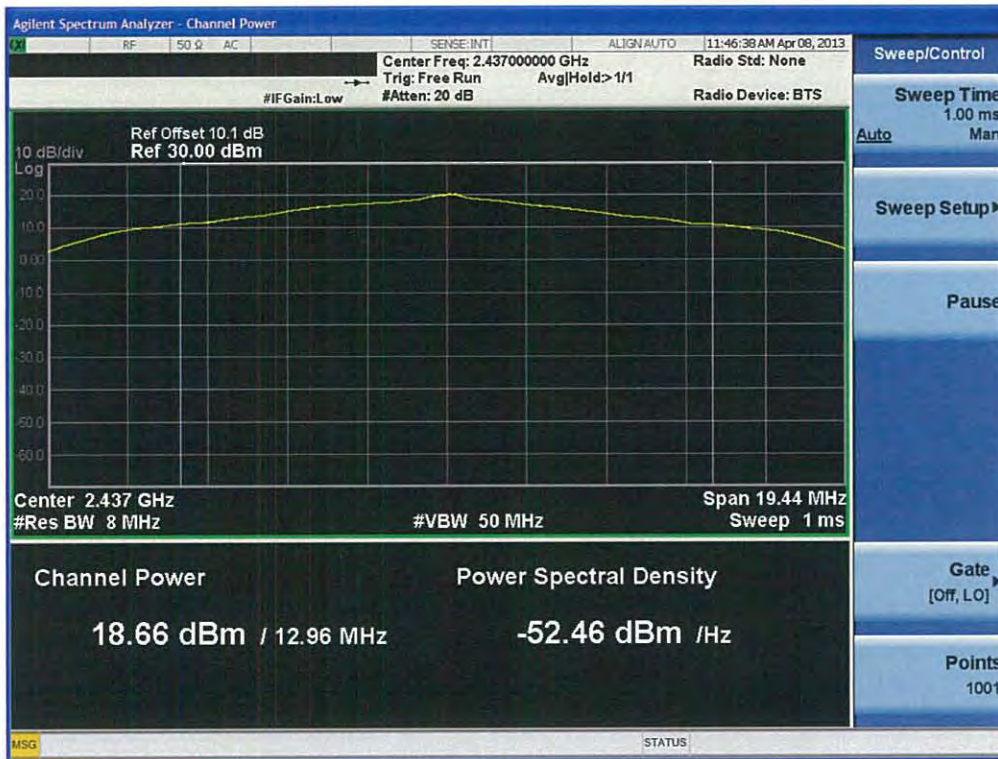

RESULT PLOTS-Peak

Conducted Output Power (802.11b-CH 1) 1Mbps

Conducted Output Power (802.11b-CH 1) 2Mbps

FCC PT.15.247 TEST REPORT	FCC CERTIFICATION REPORT		<a href="http://www.hct.co.kr">www.hct.co.kr</a>
Test Report No. HCTR1304FR25-2	Date of Issue: May 06, 2013	EUT Type: Cellular/PCS GSM/GPRS and Cellular WCDMA/HSDPA/HSUPA Phone with Bluetooth, WLAN, NFC(Felica), A-GPS, Wireless Charger, Wi-Fi Direct	FCC ID: ZNFL05E

**Conducted Output Power (802.11b-CH 1) 5.5Mbps**

**Conducted Output Power (802.11b-CH 1) 11Mbps**

FCC PT.15.247 TEST REPORT	FCC CERTIFICATION REPORT		<a href="http://www.hct.co.kr">www.hct.co.kr</a>
Test Report No. HCTR1304FR25-2	Date of Issue: May 06, 2013	EUT Type: Cellular/PCS GSM/GPRS and Cellular WCDMA/HSDPA/HSUPA Phone with Bluetooth, WLAN, NFC(Felica), A-GPS, Wireless Charger, Wi-Fi Direct	FCC ID: ZNFL05E

**Conducted Output Power (802.11b-CH 6) 1Mbps**

**Conducted Output Power (802.11b-CH 6) 2Mbps**

FCC PT.15.247 TEST REPORT	FCC CERTIFICATION REPORT		<a href="http://www.hct.co.kr">www.hct.co.kr</a>
Test Report No. HCTR1304FR25-2	Date of Issue: May 06, 2013	EUT Type: Cellular/PCS GSM/GPRS and Cellular WCDMA/HSDPA/HSUPA Phone with Bluetooth, WLAN, NFC(Felica), A-GPS, Wireless Charger, Wi-Fi Direct	FCC ID: ZNFL05E

**Conducted Output Power (802.11b-CH 6) 5.5Mbps**

**Conducted Output Power (802.11b-CH 6) 11Mbps**