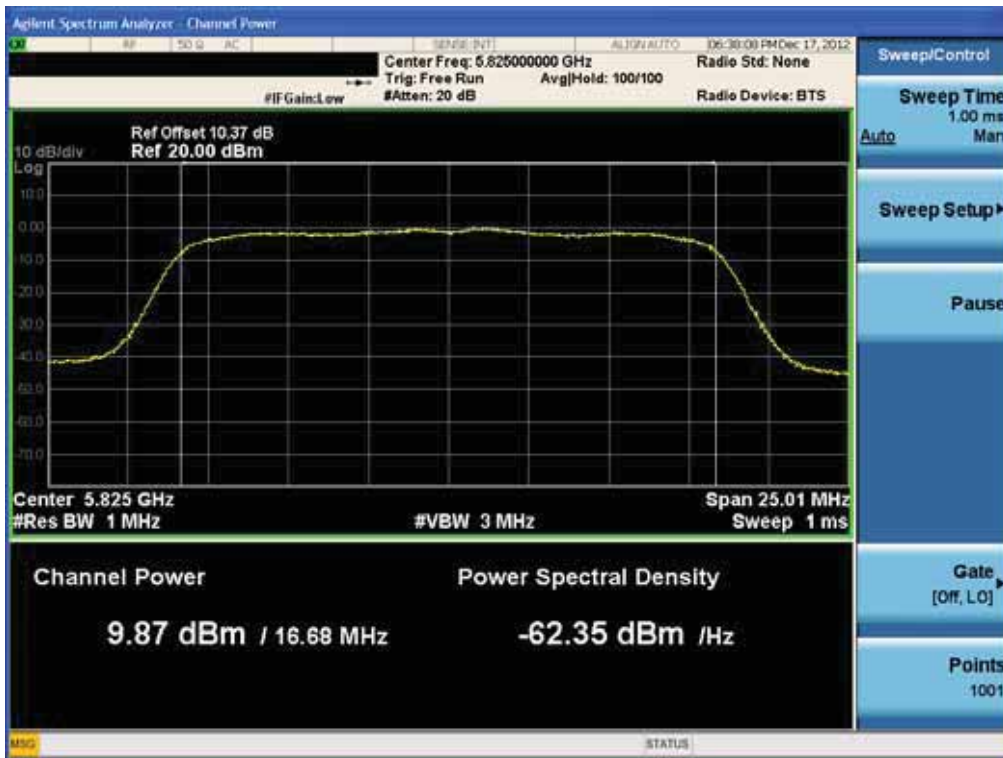

Conducted Output Power (802.11a-CH 165) 24 Mbps