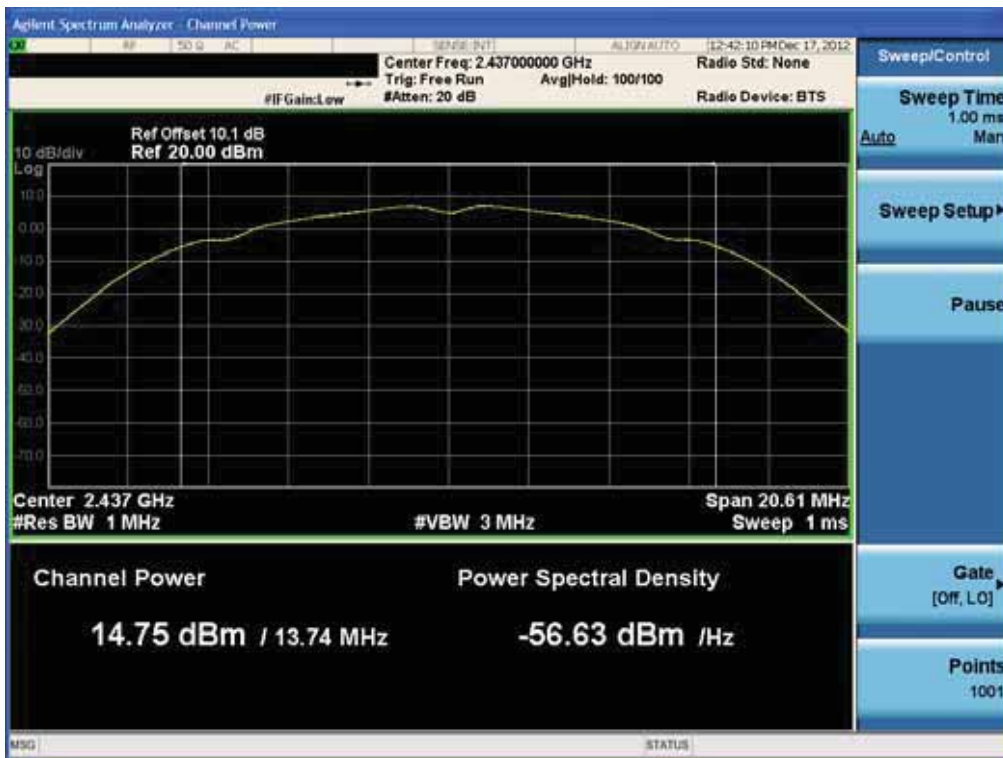

Conducted Output Power (802.11b-CH 6) 2Mbps

FCC PT.15.247 TEST REPORT	FCC CERTIFICATION REPORT		www.hct.co.kr
Test Report No. HCTR1301FR03-1	Date of Issue: January 18, 2013	EUT Type: Cellular/PCS GSM/GPRS and Cellular WCDMA/HSDPA/HSUPA Phone with Bluetooth, WLAN and NFC(Felica)	FCC ID: ZNFL04E