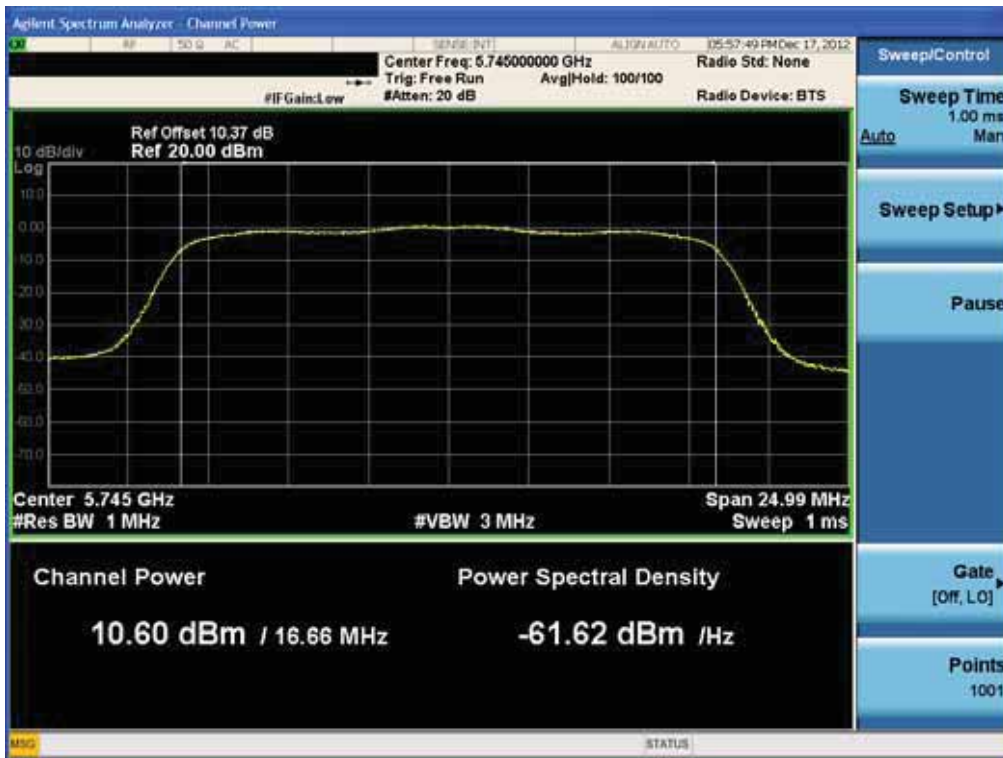

Conducted Output Power (802.11a-CH 149) 12 Mbps