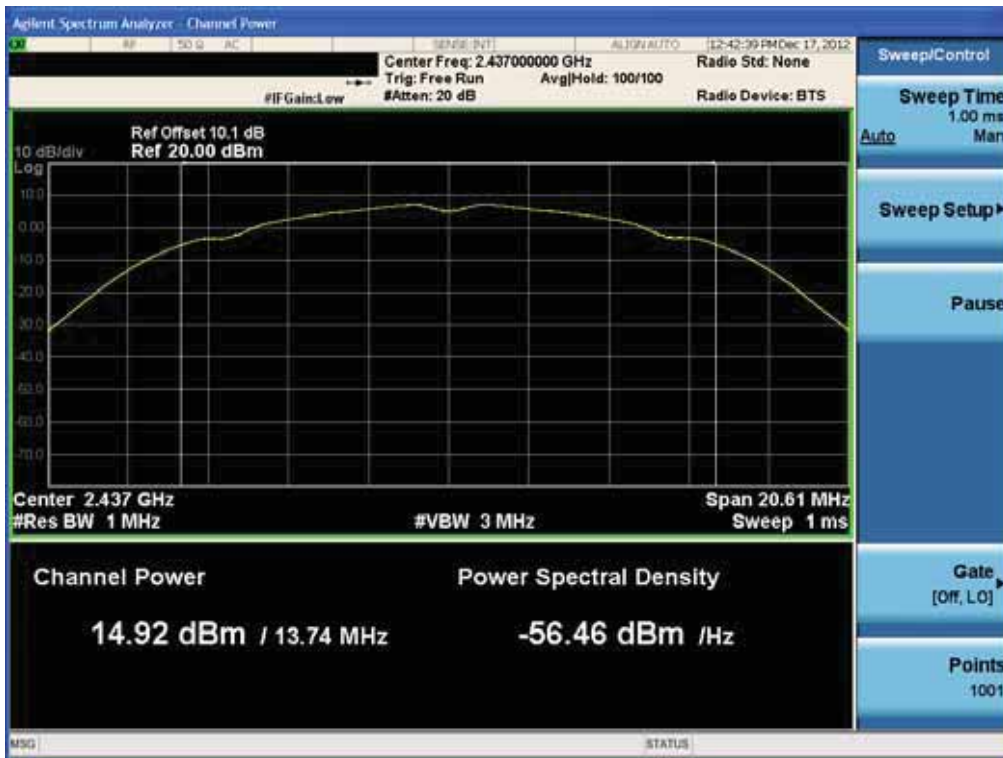

Conducted Output Power (802.11b-CH 6) 1Mbps