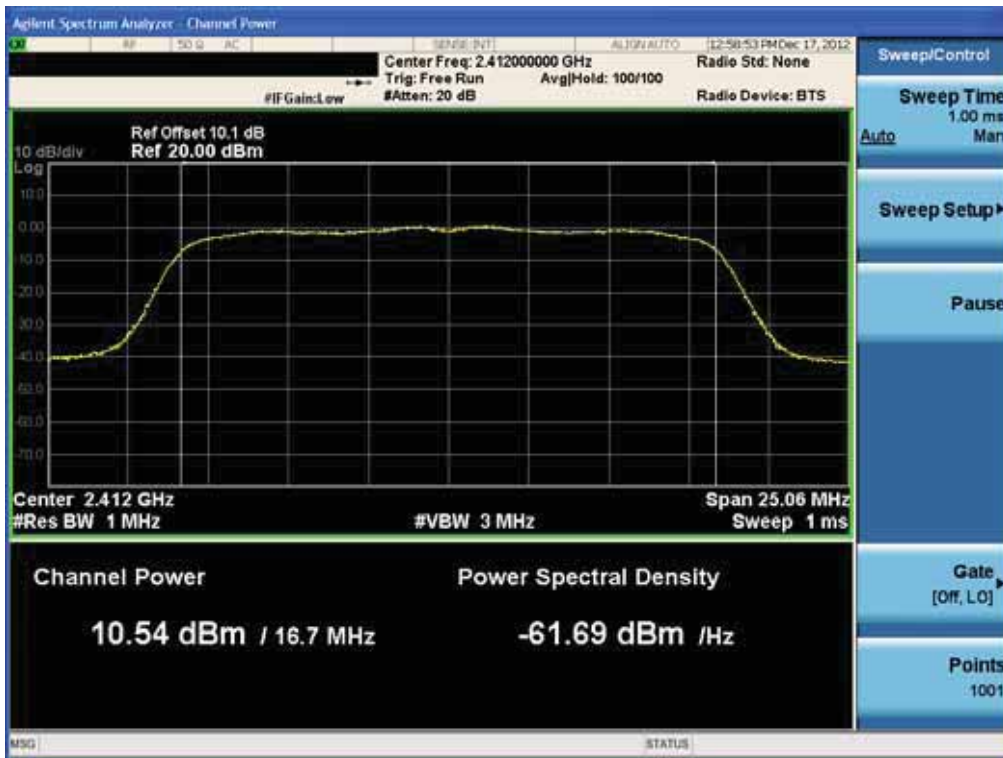

Conducted Output Power (802.11g-CH 1) 48Mbps