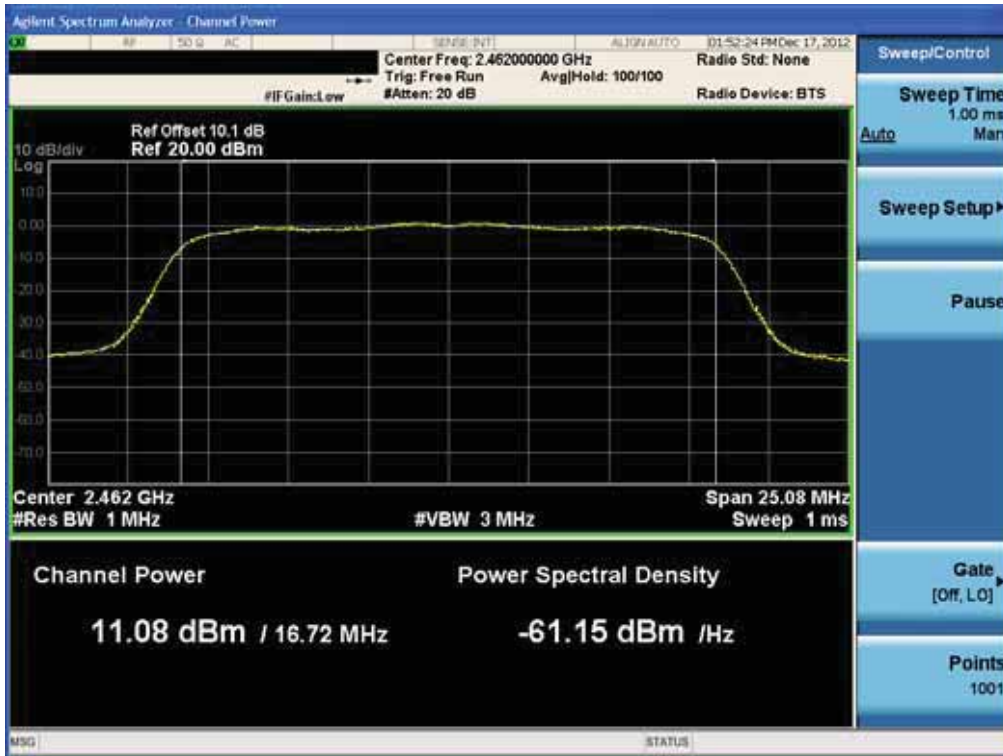

Conducted Output Power (802.11g-CH 11) 24Mbps