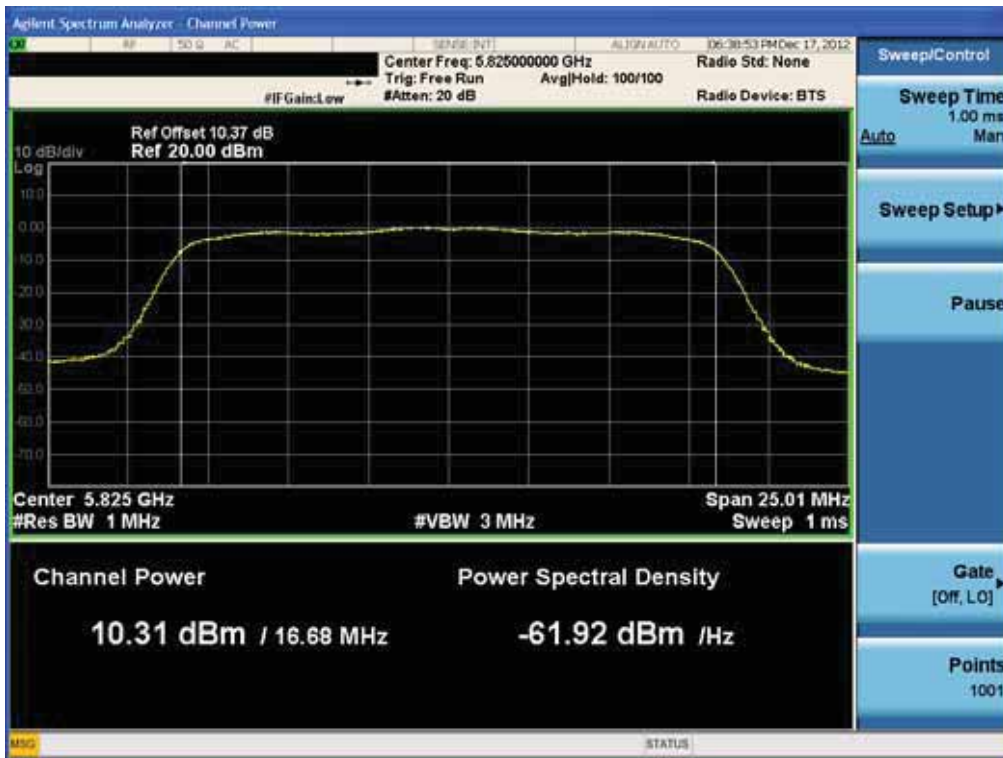

Conducted Output Power (802.11a-CH 165) 12 Mbps