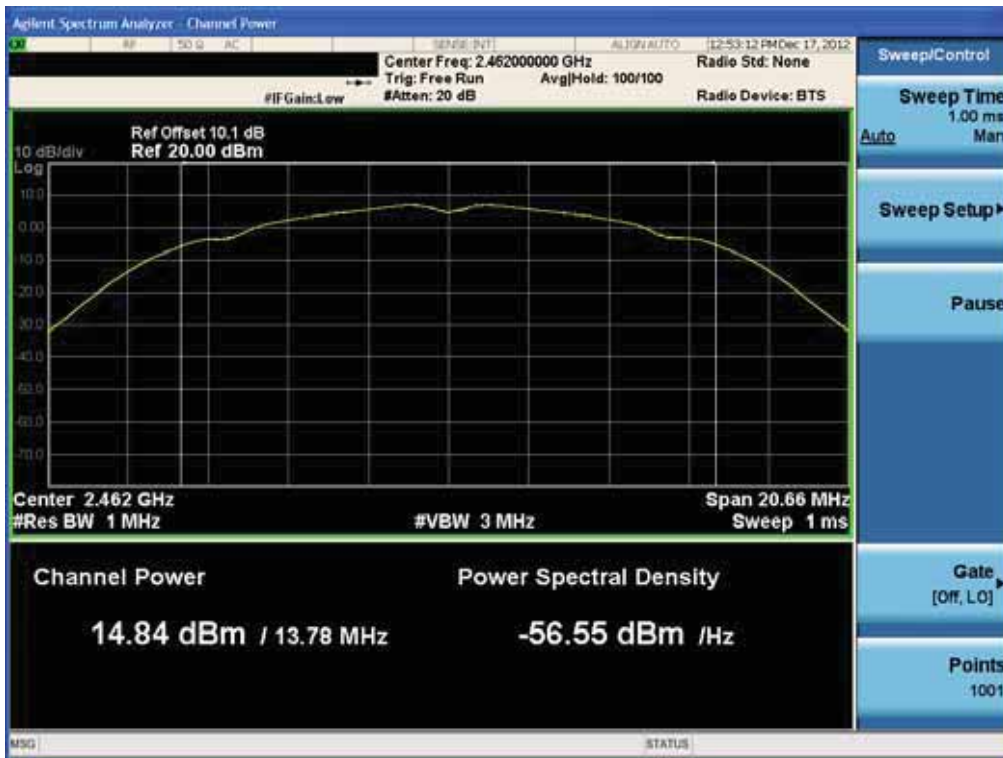

Conducted Output Power (802.11b-CH 11) 1Mbps