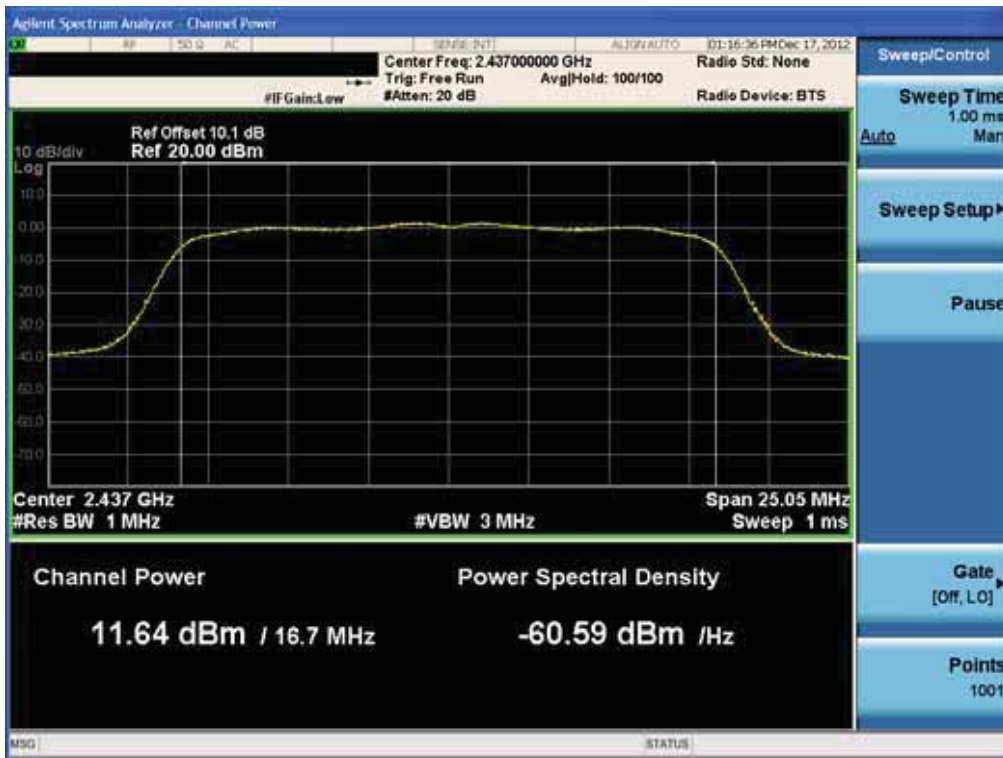

Conducted Output Power (802.11g-CH 6) 12Mbps