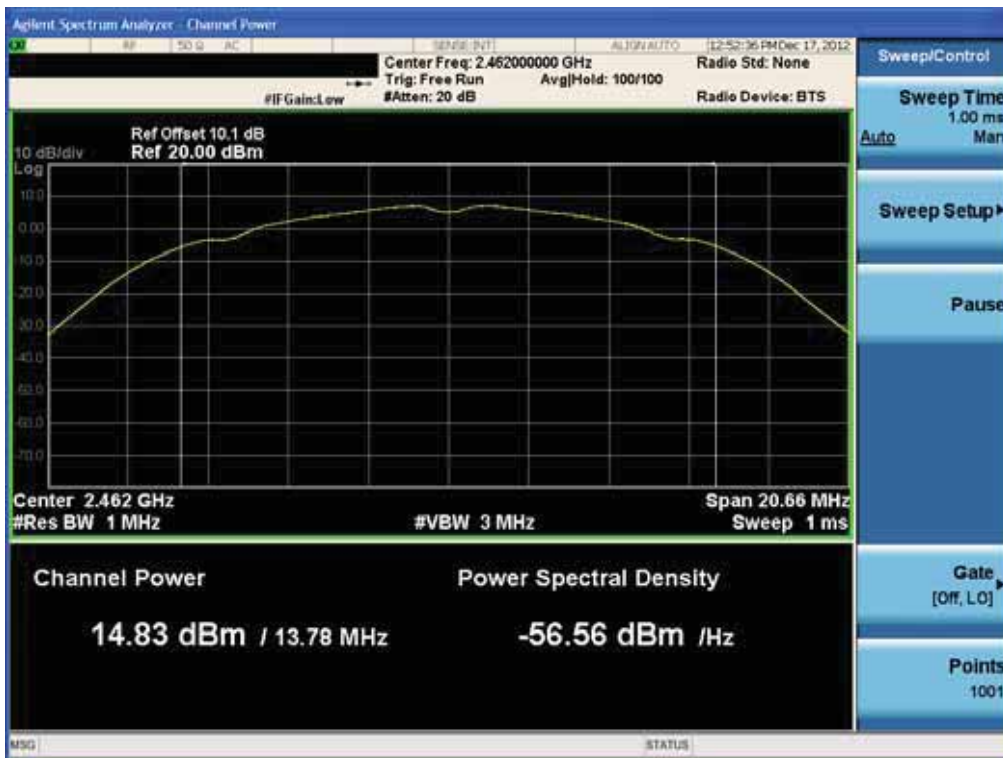

Conducted Output Power (802.11b-CH 11) 2Mbps

FCC PT.15.247 TEST REPORT	FCC CERTIFICATION REPORT		www.hct.co.kr
Test Report No. HCTR1301FR03-1	Date of Issue: January 18, 2013	EUT Type: Cellular/PCS GSM/GPRS and Cellular WCDMA/HSDPA/HSUPA Phone with Bluetooth, WLAN and NFC(Felica)	FCC ID: ZNFL04E