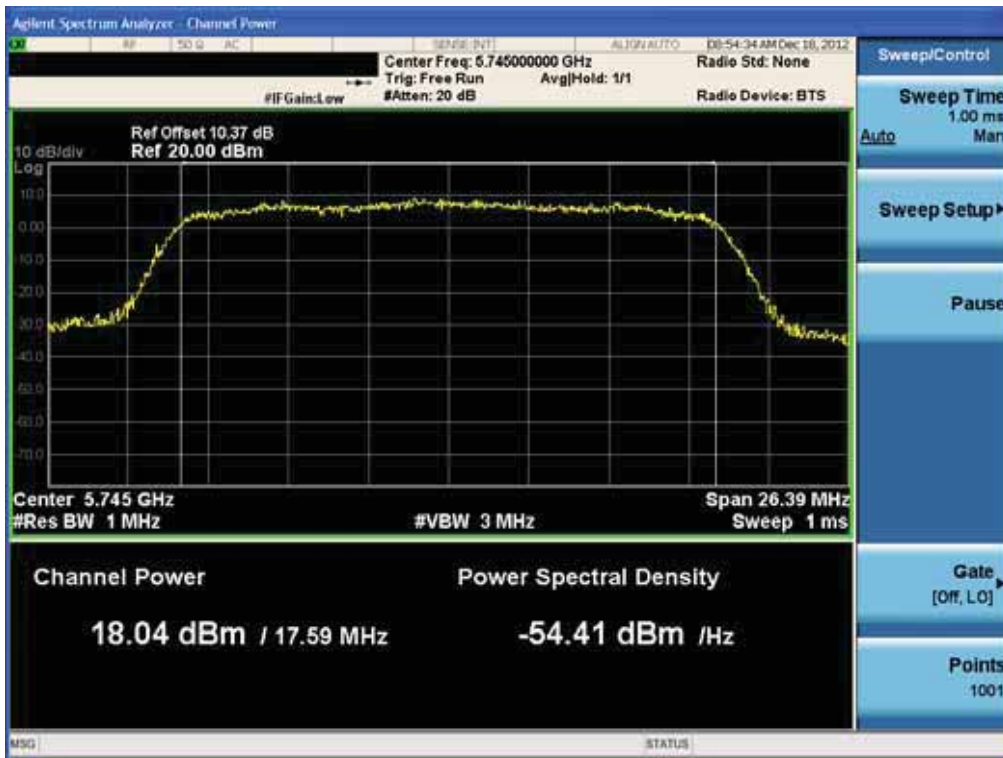

Conducted Output Power (802.11n-CH 149) 39 Mbps

Conducted Output Power (802.11n-CH 149) 52 Mbps

FCC PT.15.247 TEST REPORT	FCC CERTIFICATION REPORT		www.hct.co.kr
Test Report No. HCTR1301FR03-1	Date of Issue: January 18, 2013	EUT Type: Cellular/PCS GSM/GPRS and Cellular WCDMA/HSDPA/HSUPA Phone with Bluetooth, WLAN and NFC(Felica)	FCC ID: ZNFL04E

Conducted Output Power (802.11n-CH 149) 58.5 Mbps

Conducted Output Power (802.11n-CH 149) 65 Mbps

FCC PT.15.247 TEST REPORT	FCC CERTIFICATION REPORT		www.hct.co.kr
Test Report No. HCTR1301FR03-1	Date of Issue: January 18, 2013	EUT Type: Cellular/PCS GSM/GPRS and Cellular WCDMA/HSDPA/HSUPA Phone with Bluetooth, WLAN and NFC(Felica)	FCC ID: ZNFL04E