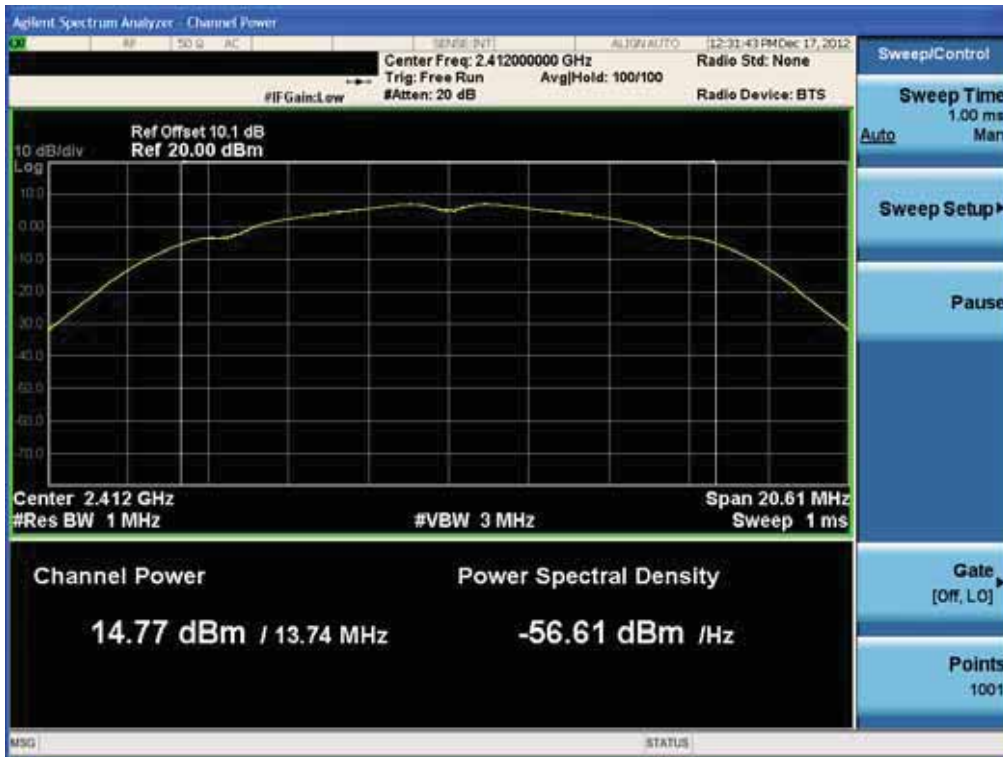

RESULT PLOTS-Average

Conducted Output Power (802.11b-CH 1) 1Mbps