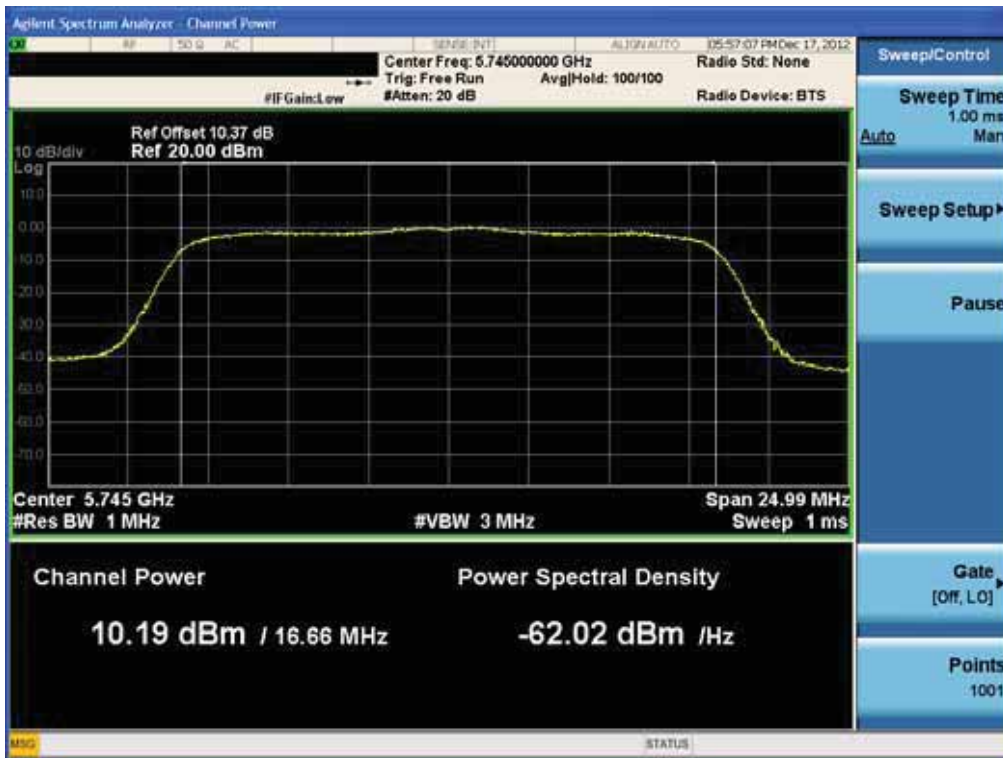

Conducted Output Power (802.11a-CH 149) 24 Mbps