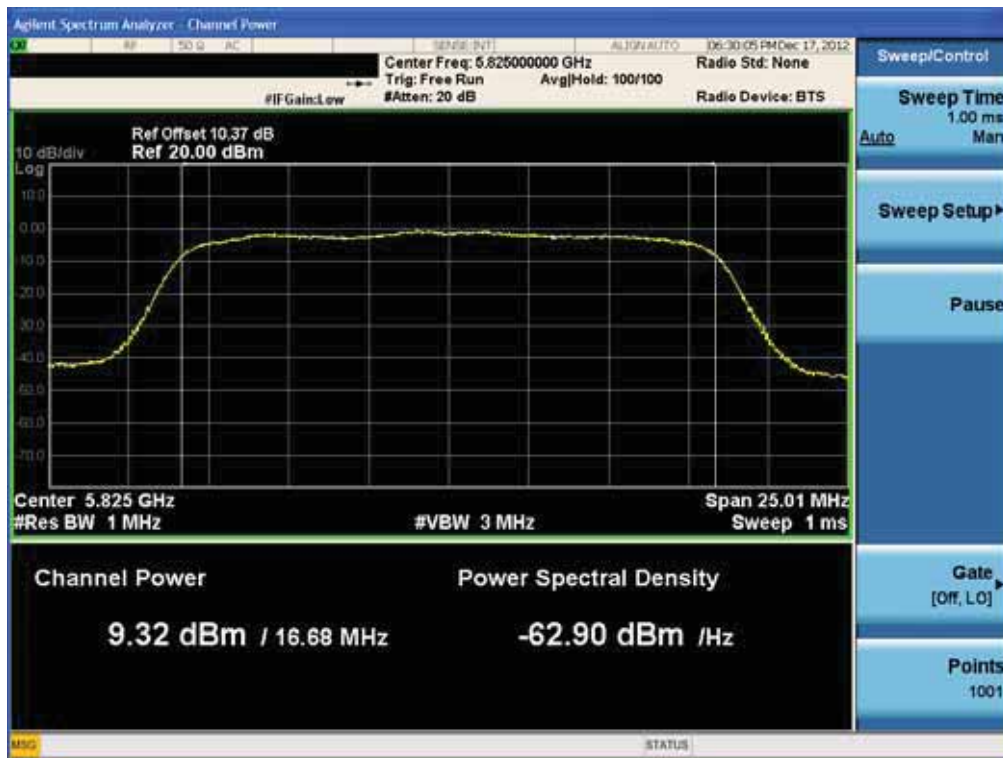

Conducted Output Power (802.11a-CH 165) 54 Mbps

FCC PT.15.247 TEST REPORT	FCC CERTIFICATION REPORT		www.hct.co.kr
Test Report No. HCTR1301FR03-1	Date of Issue: January 18, 2013	EUT Type: Cellular/PCS GSM/GPRS and Cellular WCDMA/HSDPA/HSUPA Phone with Bluetooth, WLAN and NFC(Felica)	FCC ID: ZNFL04E