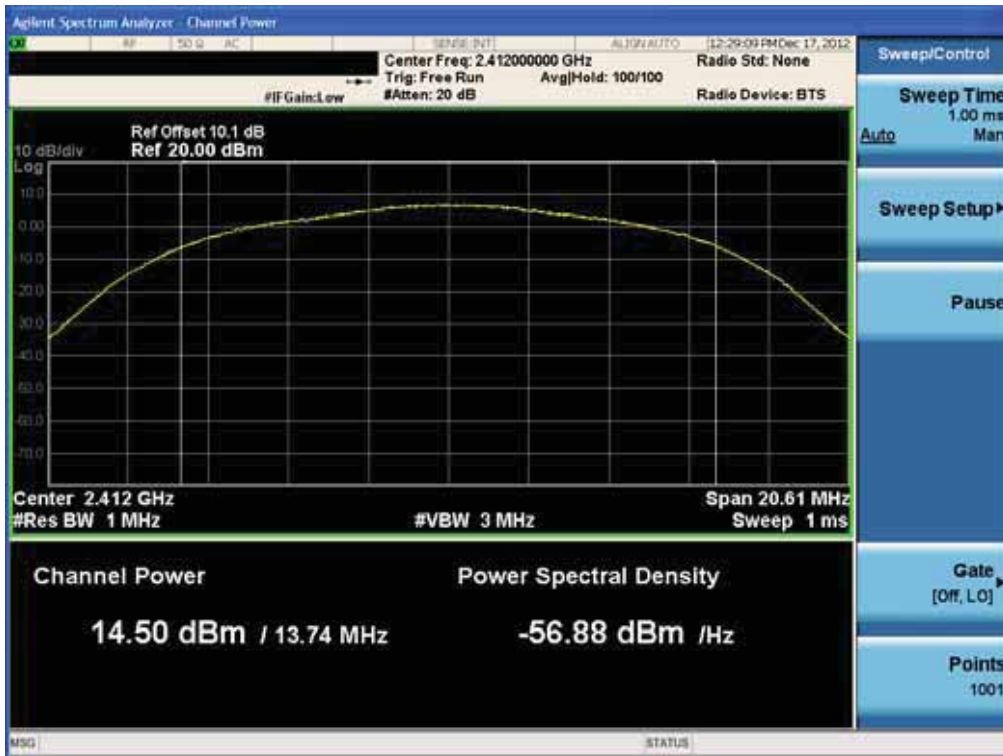

Conducted Output Power (802.11b-CH 1) 11Mbps

FCC PT.15.247 TEST REPORT	FCC CERTIFICATION REPORT		www.hct.co.kr
Test Report No. HCTR1301FR03-1	Date of Issue: January 18, 2013	EUT Type: Cellular/PCS GSM/GPRS and Cellular WCDMA/HSDPA/HSUPA Phone with Bluetooth, WLAN and NFC(Felica)	FCC ID: ZNFL04E