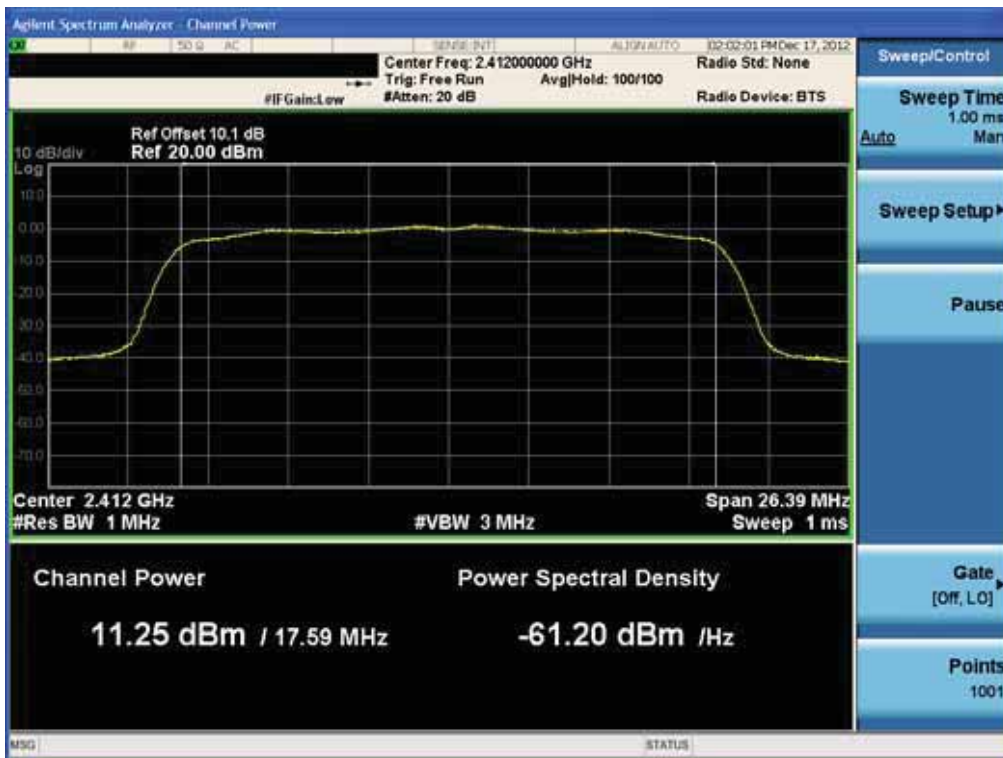

Conducted Output Power (802.11n-CH 1) 13Mbps

FCC PT.15.247 TEST REPORT	FCC CERTIFICATION REPORT		www.hct.co.kr
Test Report No. HCTR1301FR03-1	Date of Issue: January 18, 2013	EUT Type: Cellular/PCS GSM/GPRS and Cellular WCDMA/HSDPA/HSUPA Phone with Bluetooth, WLAN and NFC(Felica)	FCC ID: ZNFL04E