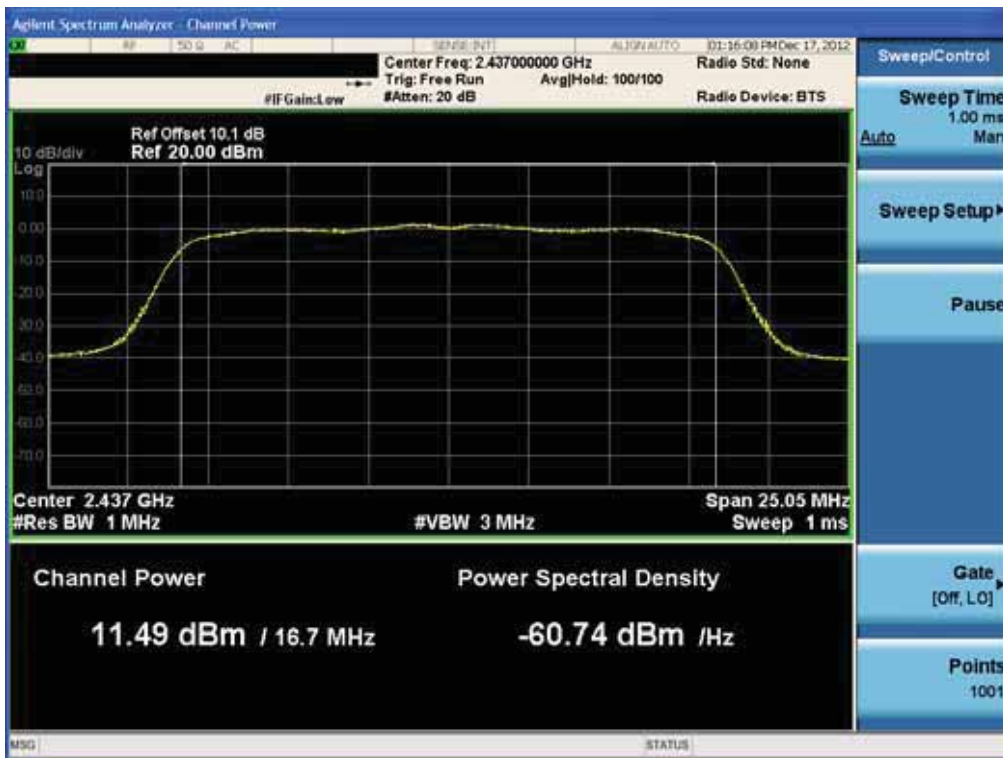

Conducted Output Power (802.11g-CH 6) 18Mbps

FCC PT.15.247 TEST REPORT	FCC CERTIFICATION REPORT		www.hct.co.kr
Test Report No. HCTR1301FR03-1	Date of Issue: January 18, 2013	EUT Type: Cellular/PCS GSM/GPRS and Cellular WCDMA/HSDPA/HSUPA Phone with Bluetooth, WLAN and NFC(Felica)	FCC ID: ZNFL04E