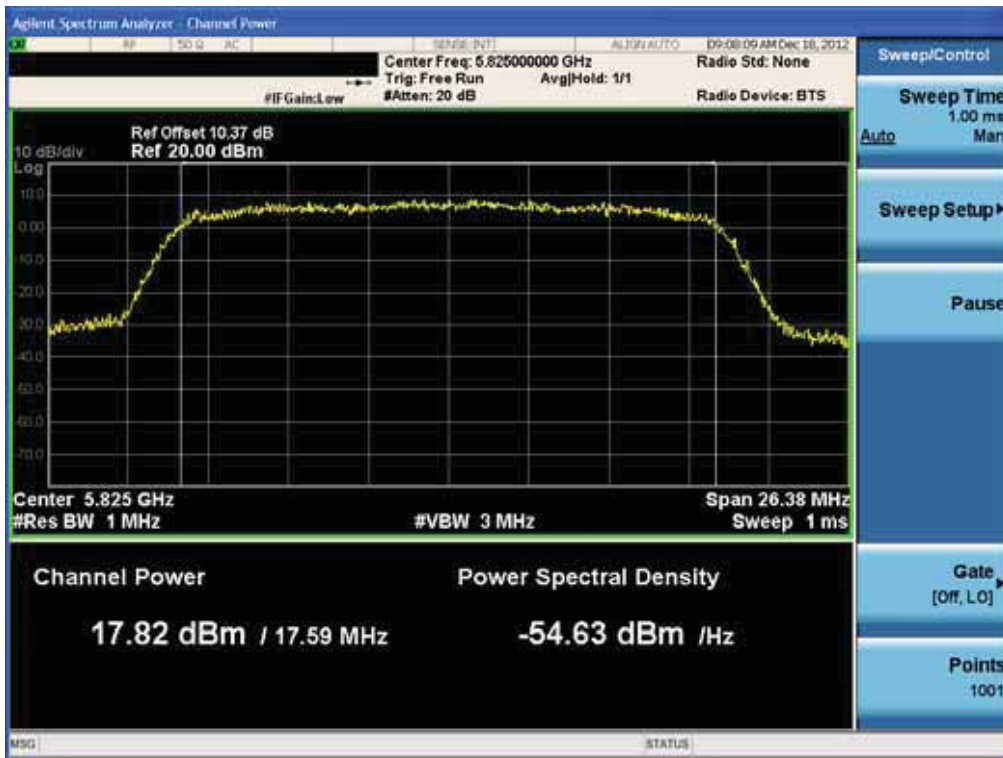

Conducted Output Power (802.11n-CH 165) 39 Mbps

Conducted Output Power (802.11n-CH 165) 52 Mbps

FCC PT.15.247 TEST REPORT	FCC CERTIFICATION REPORT		www.hct.co.kr
Test Report No. HCTR1301FR03-1	Date of Issue: January 18, 2013	EUT Type: Cellular/PCS GSM/GPRS and Cellular WCDMA/HSDPA/HSUPA Phone with Bluetooth, WLAN and NFC(Felica)	FCC ID: ZNFL04E

Conducted Output Power (802.11n-CH 165) 58.5 Mbps

Conducted Output Power (802.11n-CH 165) 65 Mbps

FCC PT.15.247 TEST REPORT	FCC CERTIFICATION REPORT		www.hct.co.kr
Test Report No. HCTR1301FR03-1	Date of Issue: January 18, 2013	EUT Type: Cellular/PCS GSM/GPRS and Cellular WCDMA/HSDPA/HSUPA Phone with Bluetooth, WLAN and NFC(Felica)	FCC ID: ZNFL04E