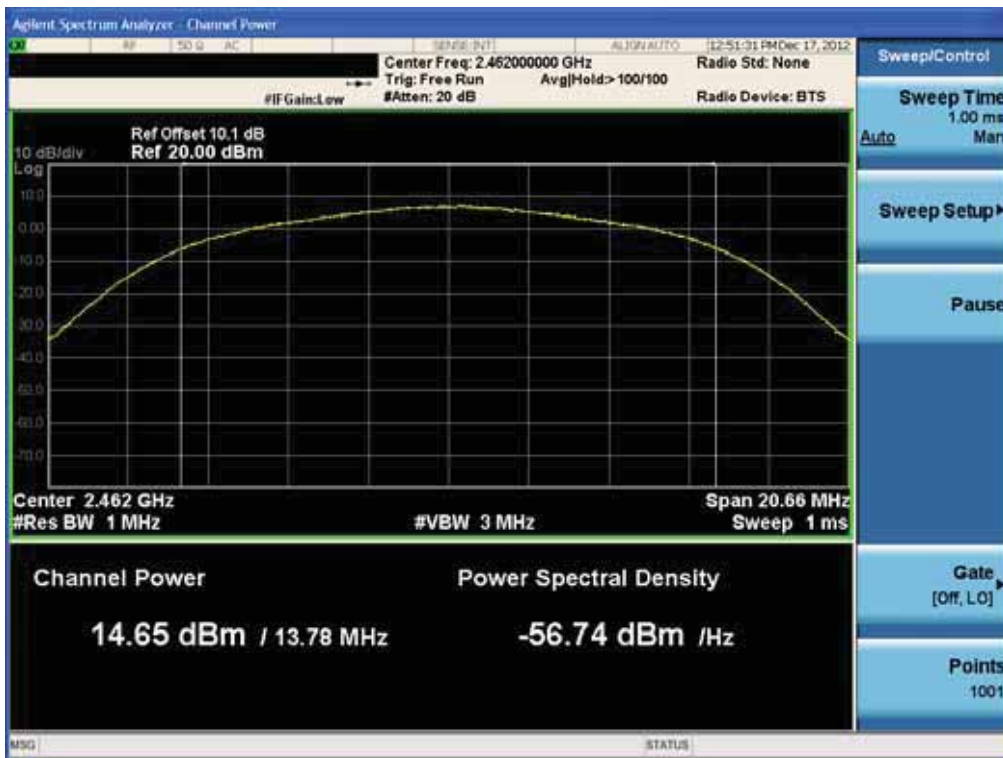

Conducted Output Power (802.11b-CH 11) 11Mbps

FCC PT.15.247 TEST REPORT	FCC CERTIFICATION REPORT		www.hct.co.kr
Test Report No. HCTR1301FR03-1	Date of Issue: January 18, 2013	EUT Type: Cellular/PCS GSM/GPRS and Cellular WCDMA/HSDPA/HSUPA Phone with Bluetooth, WLAN and NFC(Felica)	FCC ID: ZNFL04E