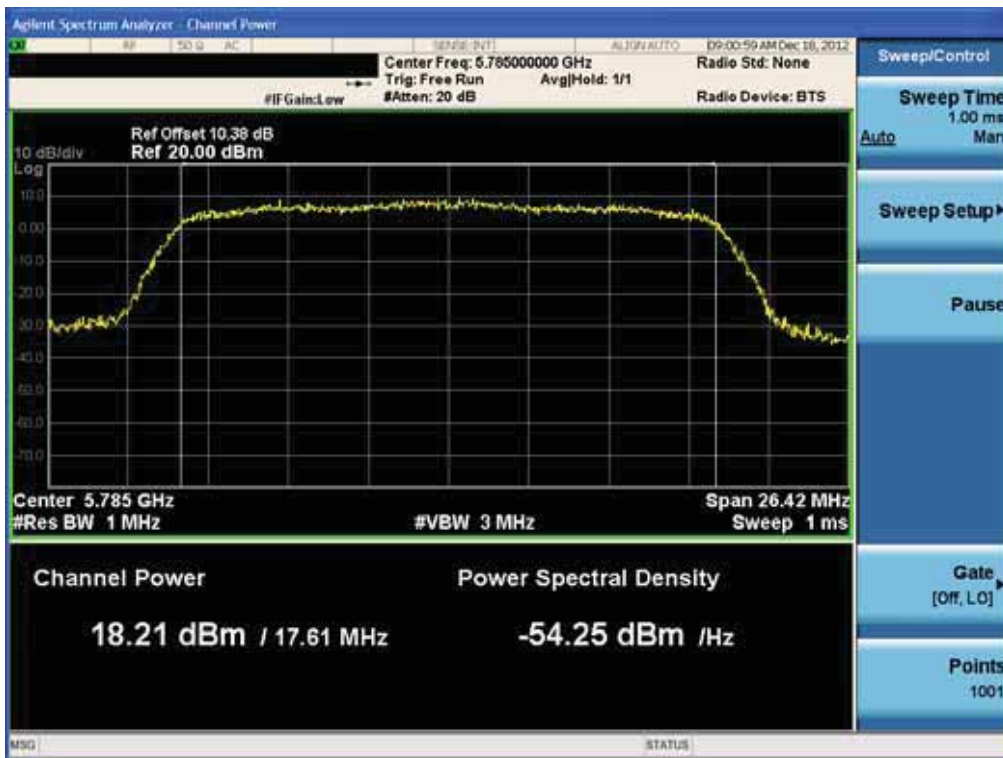

Conducted Output Power (802.11n-CH 157) 6.5 Mbps

Conducted Output Power (802.11n-CH 157) 13 Mbps

FCC PT.15.247 TEST REPORT	FCC CERTIFICATION REPORT		www.hct.co.kr
Test Report No. HCTR1301FR03-1	Date of Issue: January 18, 2013	EUT Type: Cellular/PCS GSM/GPRS and Cellular WCDMA/HSDPA/HSUPA Phone with Bluetooth, WLAN and NFC(Felica)	FCC ID: ZNFL04E

Conducted Output Power (802.11n-CH 157) 19.5 Mbps

Conducted Output Power (802.11n-CH 157) 26 Mbps

FCC PT.15.247 TEST REPORT	FCC CERTIFICATION REPORT		www.hct.co.kr
Test Report No. HCTR1301FR03-1	Date of Issue: January 18, 2013	EUT Type: Cellular/PCS GSM/GPRS and Cellular WCDMA/HSDPA/HSUPA Phone with Bluetooth, WLAN and NFC(Felica)	FCC ID: ZNFL04E

Conducted Output Power (802.11n-CH 157) 39 Mbps

Conducted Output Power (802.11n-CH 157) 52 Mbps

FCC PT.15.247 TEST REPORT	FCC CERTIFICATION REPORT		www.hct.co.kr
Test Report No. HCTR1301FR03-1	Date of Issue: January 18, 2013	EUT Type: Cellular/PCS GSM/GPRS and Cellular WCDMA/HSDPA/HSUPA Phone with Bluetooth, WLAN and NFC(Felica)	FCC ID: ZNFL04E