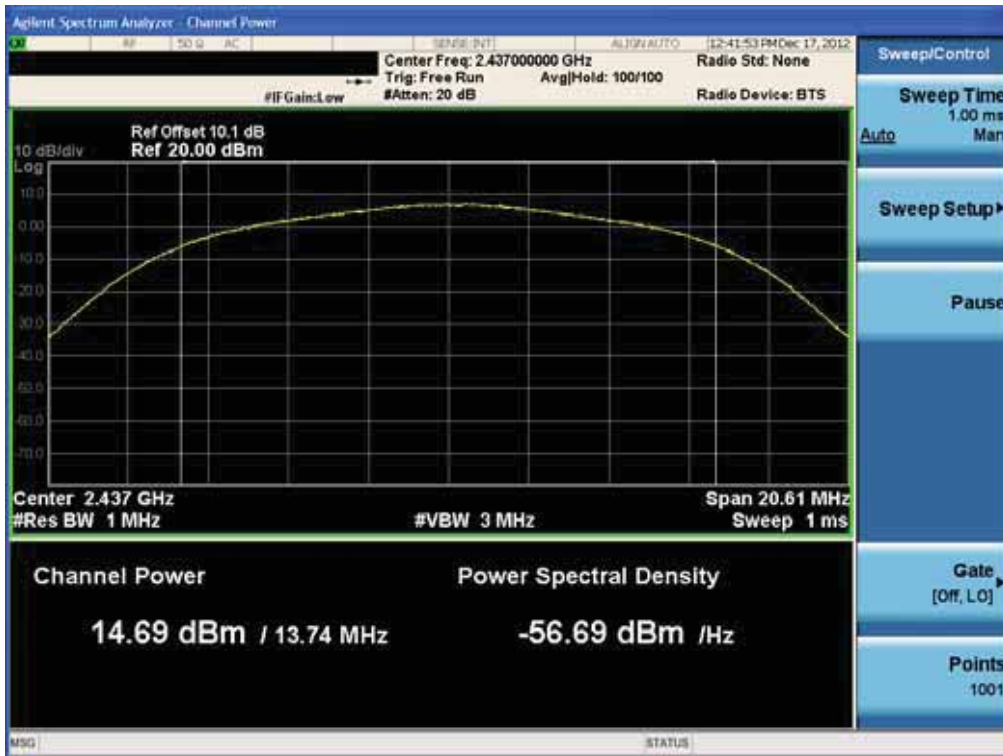

Conducted Output Power (802.11b-CH 6) 11Mbps

FCC PT.15.247 TEST REPORT	FCC CERTIFICATION REPORT		www.hct.co.kr
Test Report No. HCTR1301FR03-1	Date of Issue: January 18, 2013	EUT Type: Cellular/PCS GSM/GPRS and Cellular WCDMA/HSDPA/HSUPA Phone with Bluetooth, WLAN and NFC(Felica)	FCC ID: ZNFL04E