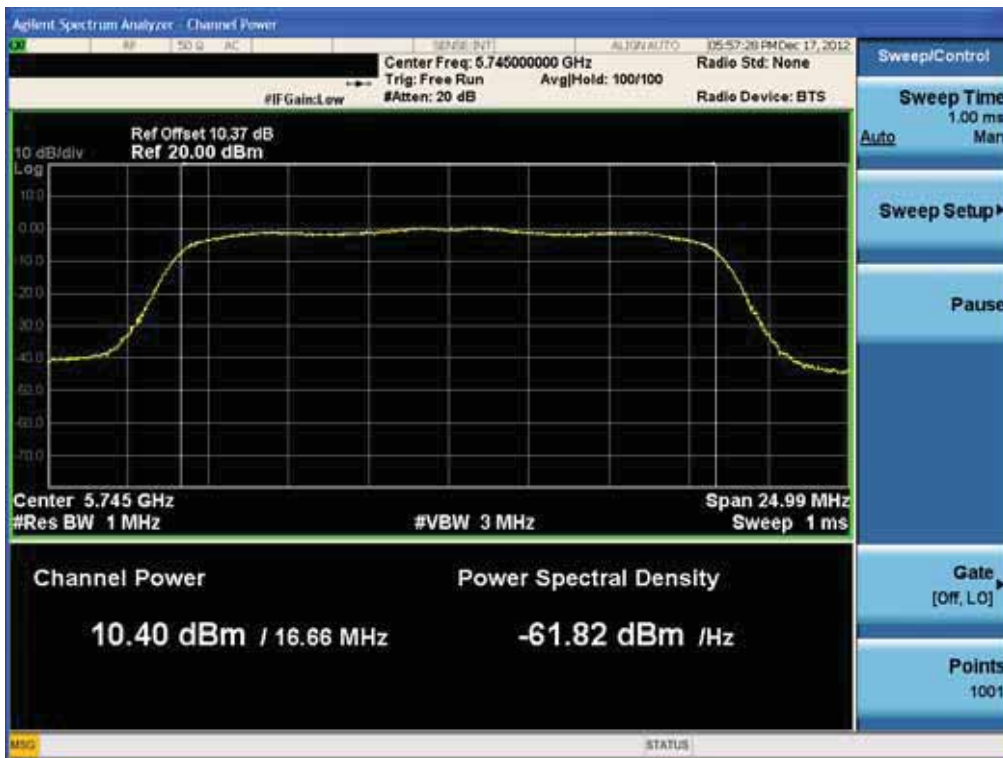

Conducted Output Power (802.11a-CH 149) 18 Mbps

FCC PT.15.247 TEST REPORT	FCC CERTIFICATION REPORT		www.hct.co.kr
Test Report No. HCTR1301FR03-1	Date of Issue: January 18, 2013	EUT Type: Cellular/PCS GSM/GPRS and Cellular WCDMA/HSDPA/HSUPA Phone with Bluetooth, WLAN and NFC(Felica)	FCC ID: ZNFL04E