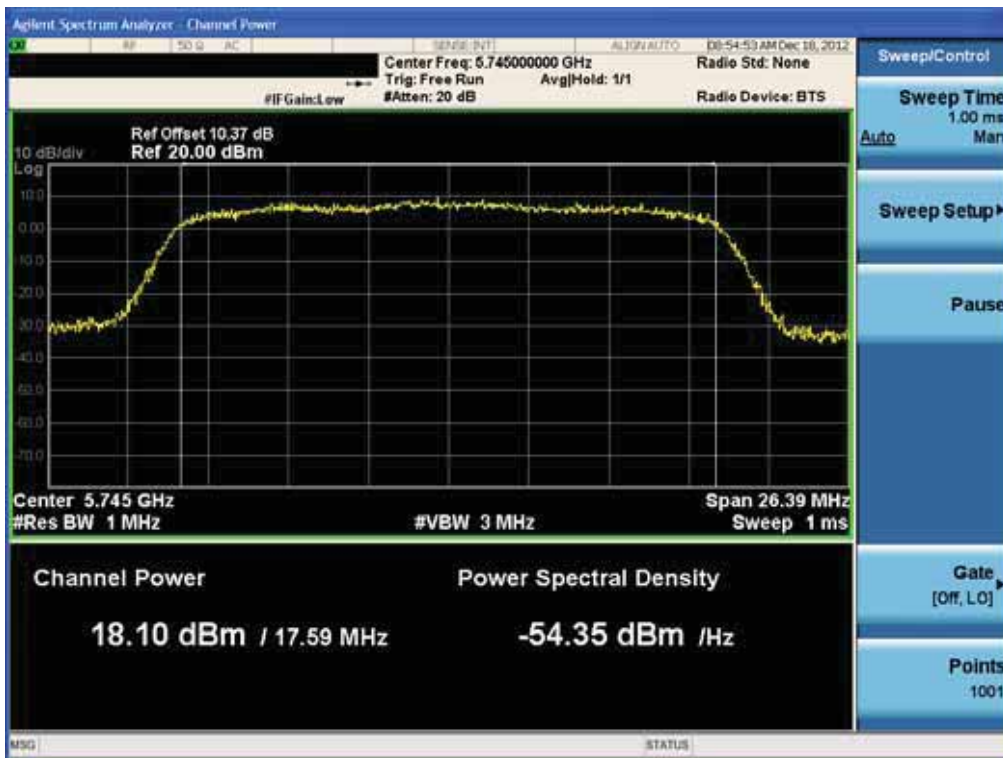

Conducted Output Power (802.11n-CH 149) 39 Mbps

Conducted Output Power (802.11n-CH 149) 52 Mbps

FCC PT.15.247 TEST REPORT	FCC CERTIFICATION REPORT		www.hct.co.kr
Test Report No. HCTR1301FR03-1	Date of Issue: January 18, 2013	EUT Type: Cellular/PCS GSM/GPRS and Cellular WCDMA/HSDPA/HSUPA Phone with Bluetooth, WLAN and NFC(Felica)	FCC ID: ZNFL04E

Conducted Output Power (802.11n-CH 149) 58.5 Mbps

Conducted Output Power (802.11n-CH 149) 65 Mbps

FCC PT.15.247 TEST REPORT	FCC CERTIFICATION REPORT		www.hct.co.kr
Test Report No. HCTR1301FR03-1	Date of Issue: January 18, 2013	EUT Type: Cellular/PCS GSM/GPRS and Cellular WCDMA/HSDPA/HSUPA Phone with Bluetooth, WLAN and NFC(Felica)	FCC ID: ZNFL04E