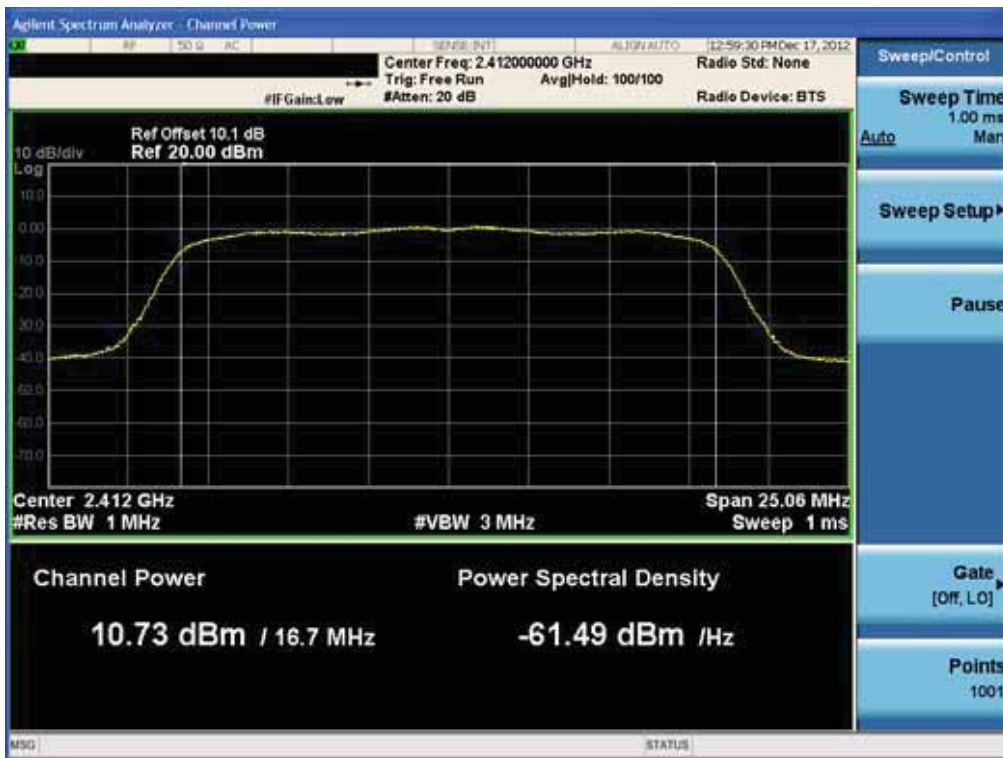

Conducted Output Power (802.11g-CH 1) 36Mbps

FCC PT.15.247 TEST REPORT	FCC CERTIFICATION REPORT		www.hct.co.kr
Test Report No. HCTR1301FR03-1	Date of Issue: January 18, 2013	EUT Type: Cellular/PCS GSM/GPRS and Cellular WCDMA/HSDPA/HSUPA Phone with Bluetooth, WLAN and NFC(Felica)	FCC ID: ZNFL04E