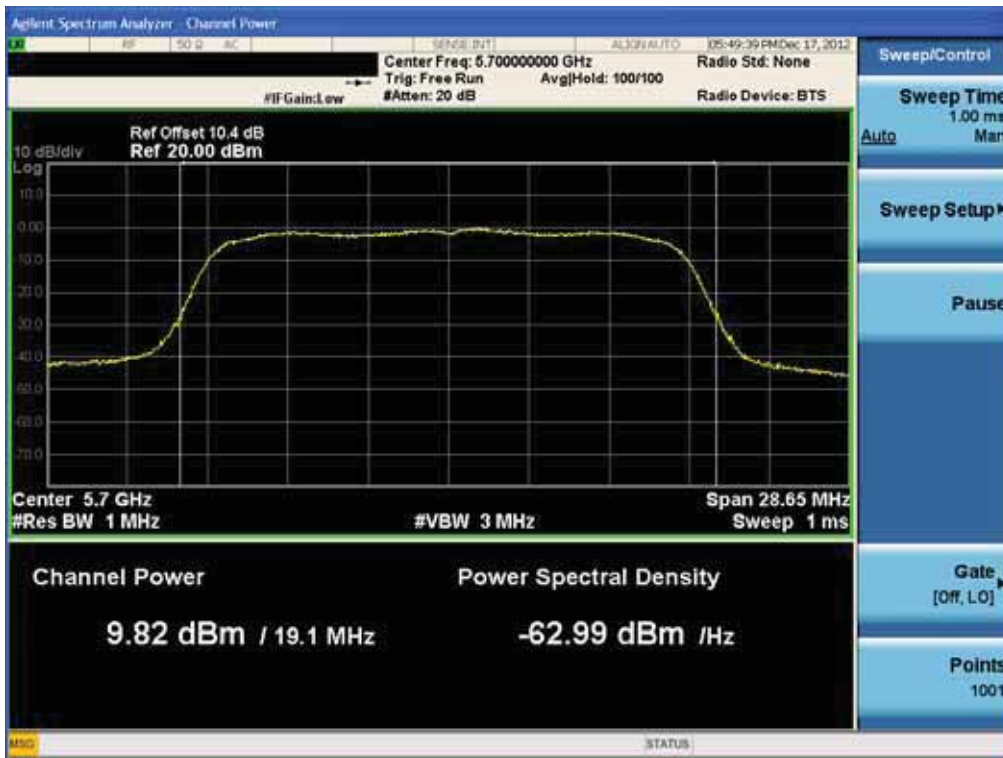

Conducted Output Power (802.11a-CH 140) 48 Mbps

Conducted Output Power (802.11a-CH 140) 54 Mbps

FCC PT.15.247 TEST REPORT	FCC CERTIFICATION REPORT		www.hct.co.kr
Test Report No. HCTR1301FR04-1	Date of Issue: January 18, 2013	EUT Type: Cellular/PCS GSM/GPRS and Cellular WCDMA/HSDPA/HSUPA Phone with Bluetooth, WLAN and NFC(Felica)	FCC ID: ZNFL04E

20 MHz BW

RESULT PLOTS (5180 MHz ~5240 MHz)

Conducted Output Power (802.11n-CH 36) 6.5 Mbps

Conducted Output Power (802.11n-CH 36) 13 Mbps

FCC PT.15.247 TEST REPORT	FCC CERTIFICATION REPORT		www.hct.co.kr
Test Report No. HCTR1301FR04-1	Date of Issue: January 18, 2013	EUT Type: Cellular/PCS GSM/GPRS and Cellular WCDMA/HSDPA/HSUPA Phone with Bluetooth, WLAN and NFC(Felica)	FCC ID: ZNFL04E