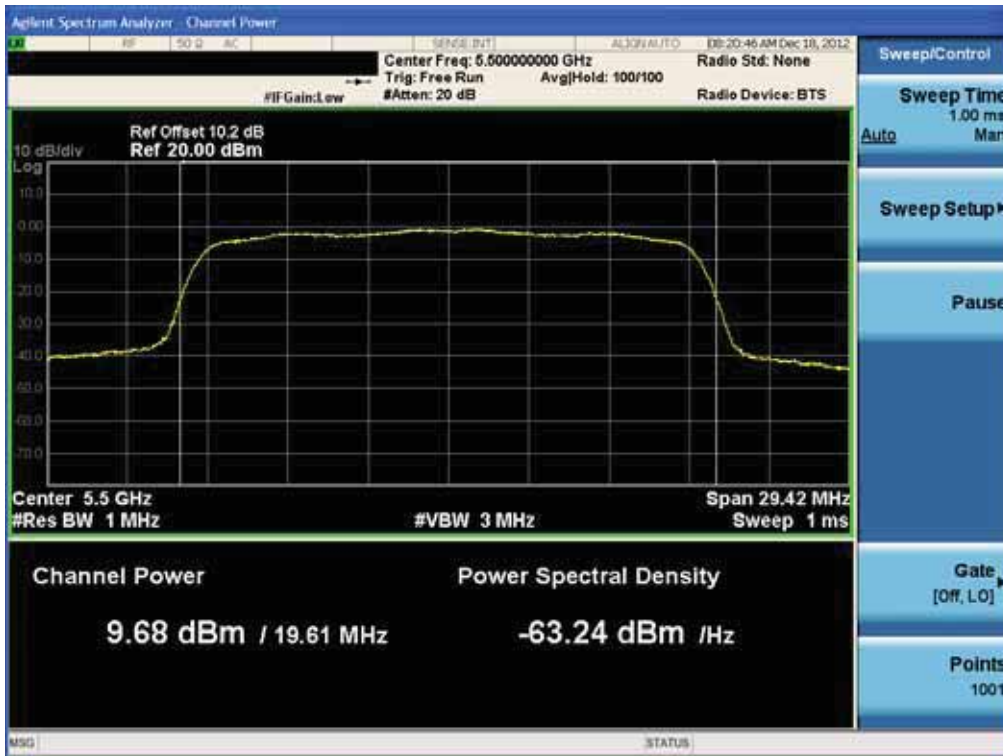

Conducted Output Power (802.11n-CH 100) 26 Mbps

FCC PT.15.247 TEST REPORT	FCC CERTIFICATION REPORT		www.hct.co.kr
Test Report No. HCTR1301FR04-1	Date of Issue: January 18, 2013	EUT Type: Cellular/PCS GSM/GPRS and Cellular WCDMA/HSDPA/HSUPA Phone with Bluetooth, WLAN and NFC(Felica)	FCC ID: ZNFL04E