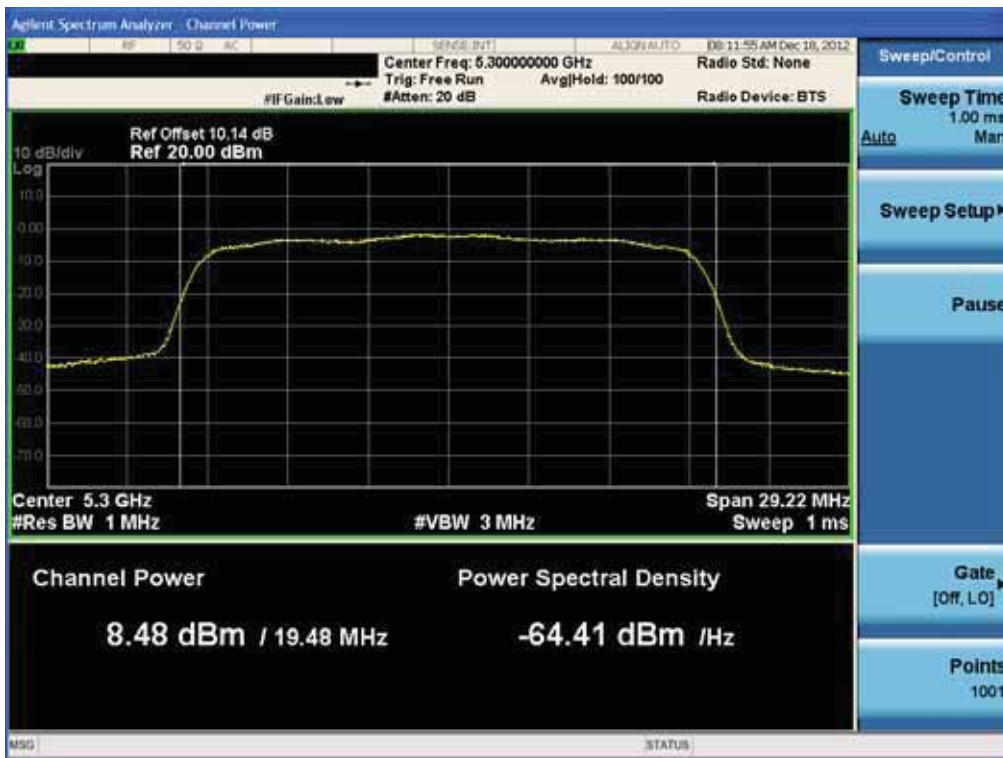

Conducted Output Power (802.11n-CH 60) 52 Mbps

FCC PT.15.247 TEST REPORT	FCC CERTIFICATION REPORT		www.hct.co.kr
Test Report No. HCTR1301FR04-1	Date of Issue: January 18, 2013	EUT Type: Cellular/PCS GSM/GPRS and Cellular WCDMA/HSDPA/HSUPA Phone with Bluetooth, WLAN and NFC(Felica)	FCC ID: ZNFL04E