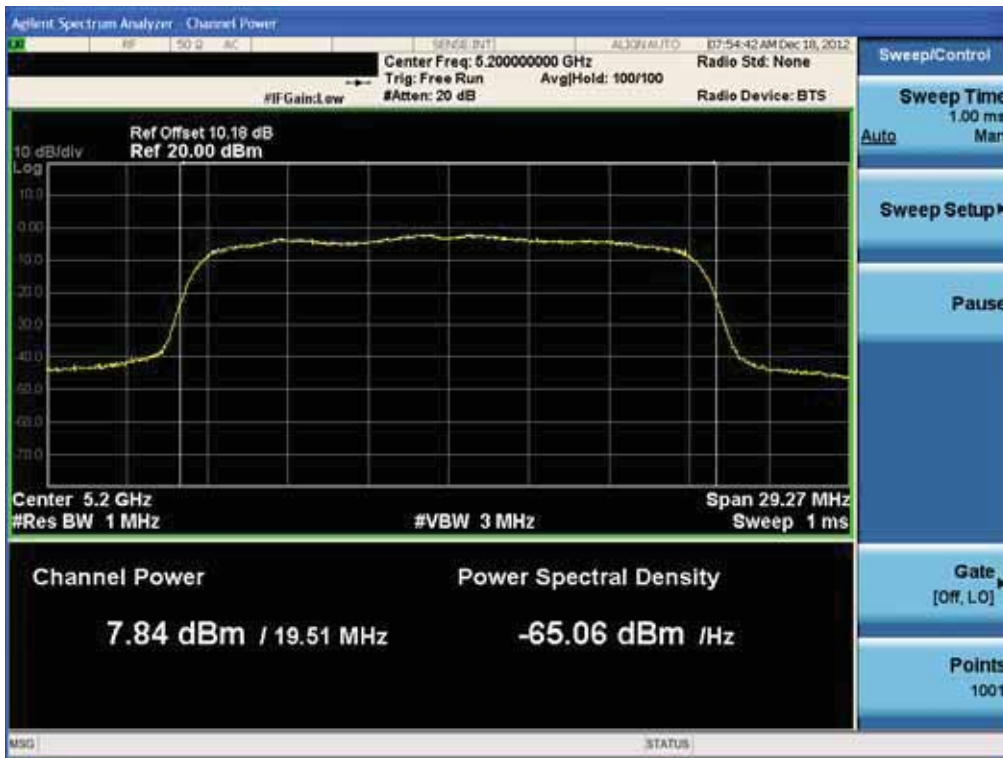

Conducted Output Power (802.11n-CH 40) 39 Mbps

Conducted Output Power (802.11n-CH 40) 52 Mbps

FCC PT.15.247 TEST REPORT	FCC CERTIFICATION REPORT		www.hct.co.kr
Test Report No. HCTR1301FR04-1	Date of Issue: January 18, 2013	EUT Type: Cellular/PCS GSM/GPRS and Cellular WCDMA/HSDPA/HSUPA Phone with Bluetooth, WLAN and NFC(Felica)	FCC ID: ZNFL04E

Conducted Output Power (802.11n-CH 40) 58.5 Mbps

Conducted Output Power (802.11n-CH 40) 65 Mbps

FCC PT.15.247 TEST REPORT	FCC CERTIFICATION REPORT		www.hct.co.kr
Test Report No. HCTR1301FR04-1	Date of Issue: January 18, 2013	EUT Type: Cellular/PCS GSM/GPRS and Cellular WCDMA/HSDPA/HSUPA Phone with Bluetooth, WLAN and NFC(Felica)	FCC ID: ZNFL04E