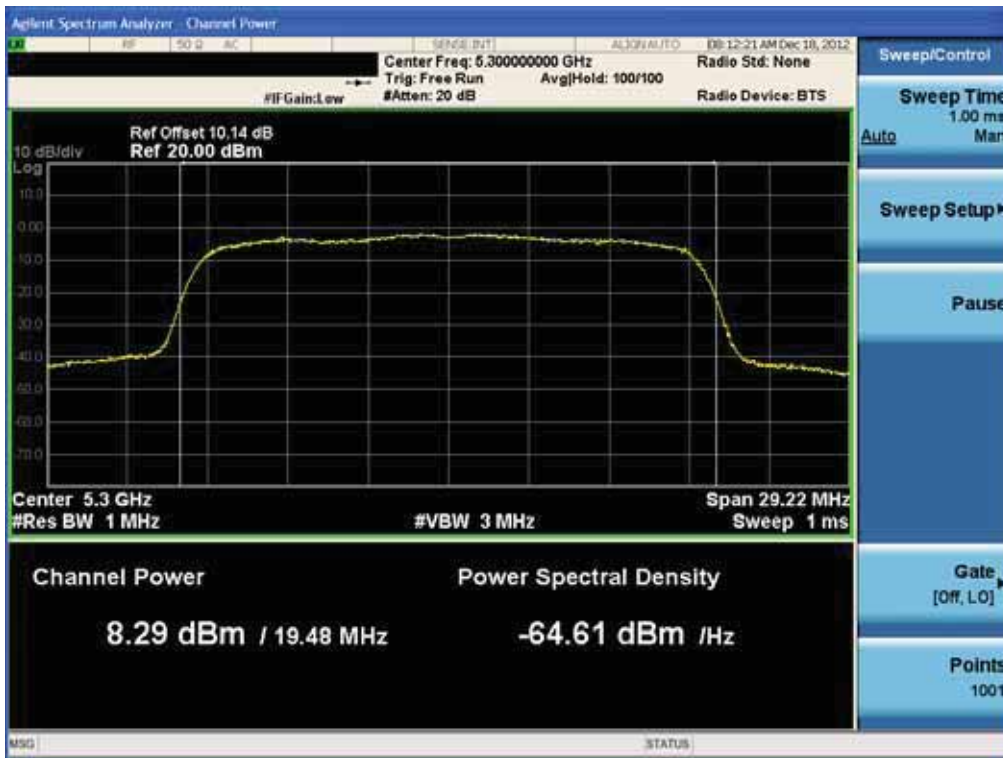

Conducted Output Power (802.11n-CH 60) 58.5 Mbps