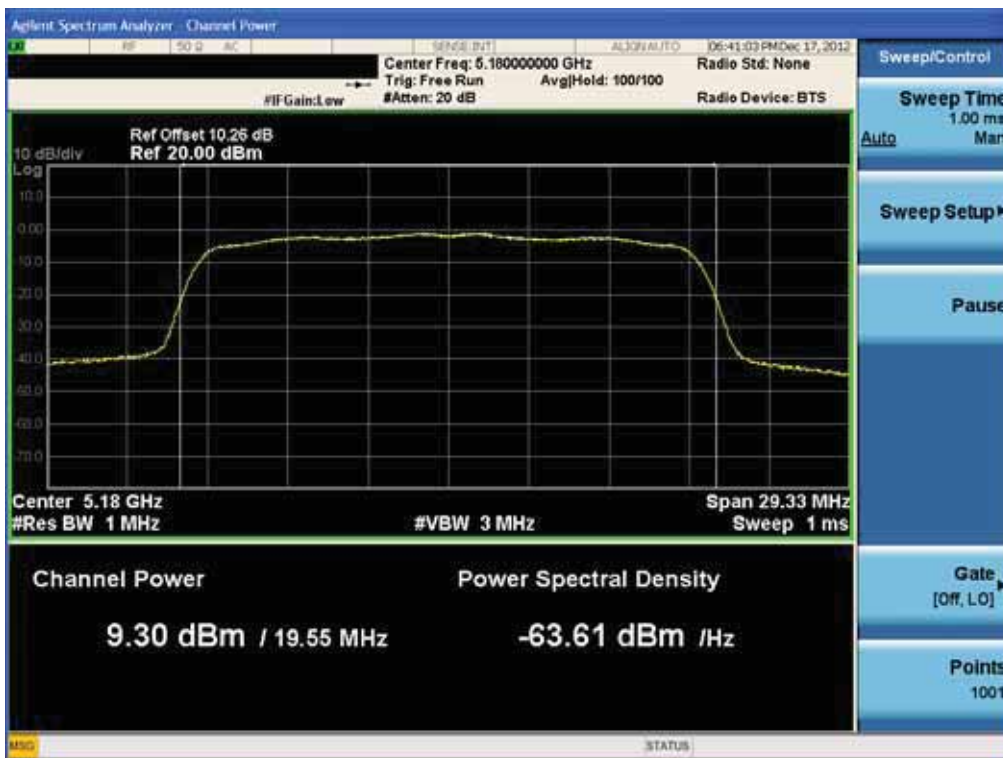

Conducted Output Power (802.11a-CH 140) 48 Mbps

Conducted Output Power (802.11a-CH 140) 54 Mbps

FCC PT.15.247 TEST REPORT	FCC CERTIFICATION REPORT		www.hct.co.kr
Test Report No. HCTR1301FR04-1	Date of Issue: January 18, 2013	EUT Type: Cellular/PCS GSM/GPRS and Cellular WCDMA/HSDPA/HSUPA Phone with Bluetooth, WLAN and NFC(Felica)	FCC ID: ZNFL04E

20 MHz BW

RESULT PLOTS (5180 MHz ~5240 MHz)

Conducted Output Power (802.11n-CH 36) 6.5 Mbps

Conducted Output Power (802.11n-CH 36) 13 Mbps

FCC PT.15.247 TEST REPORT	FCC CERTIFICATION REPORT		www.hct.co.kr
Test Report No. HCTR1301FR04-1	Date of Issue: January 18, 2013	EUT Type: Cellular/PCS GSM/GPRS and Cellular WCDMA/HSDPA/HSUPA Phone with Bluetooth, WLAN and NFC(Felica)	FCC ID: ZNFL04E