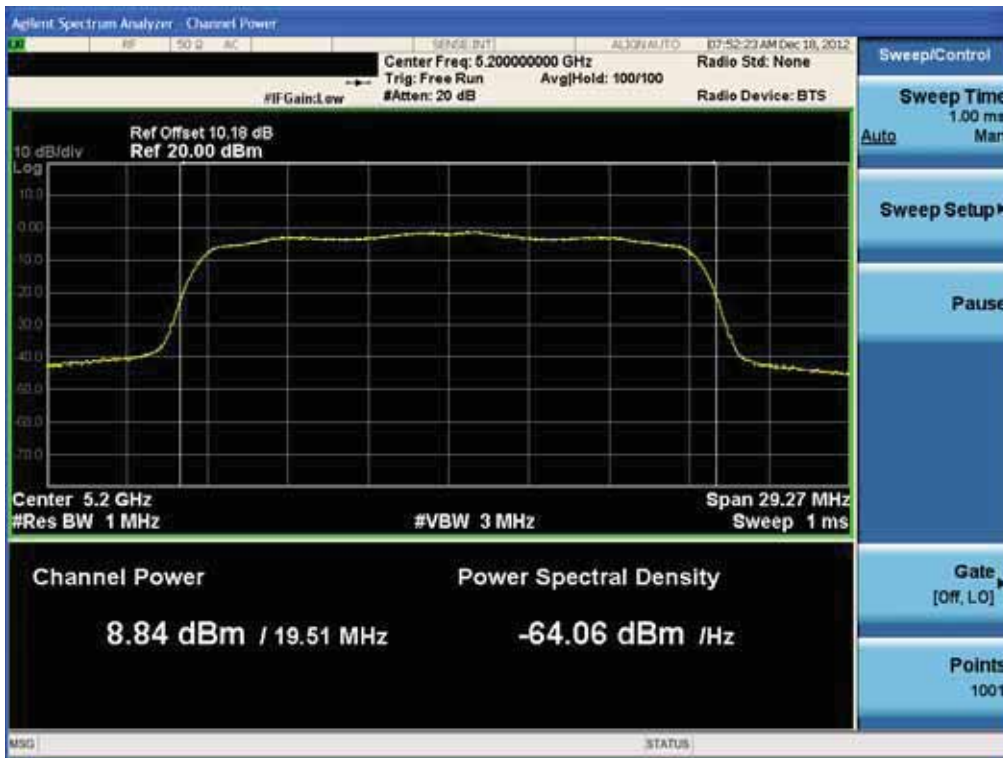

Conducted Output Power (802.11n-CH 40) 6.5 Mbps

Conducted Output Power (802.11n-CH 40) 13 Mbps

FCC PT.15.247 TEST REPORT	FCC CERTIFICATION REPORT		www.hct.co.kr
Test Report No. HCTR1301FR04-1	Date of Issue: January 18, 2013	EUT Type: Cellular/PCS GSM/GPRS and Cellular WCDMA/HSDPA/HSUPA Phone with Bluetooth, WLAN and NFC(Felica)	FCC ID: ZNFL04E

Conducted Output Power (802.11n-CH 40) 19.5 Mbps

Conducted Output Power (802.11n-CH 40) 26 Mbps

FCC PT.15.247 TEST REPORT	FCC CERTIFICATION REPORT		www.hct.co.kr
Test Report No. HCTR1301FR04-1	Date of Issue: January 18, 2013	EUT Type: Cellular/PCS GSM/GPRS and Cellular WCDMA/HSDPA/HSUPA Phone with Bluetooth, WLAN and NFC(Felica)	FCC ID: ZNFL04E