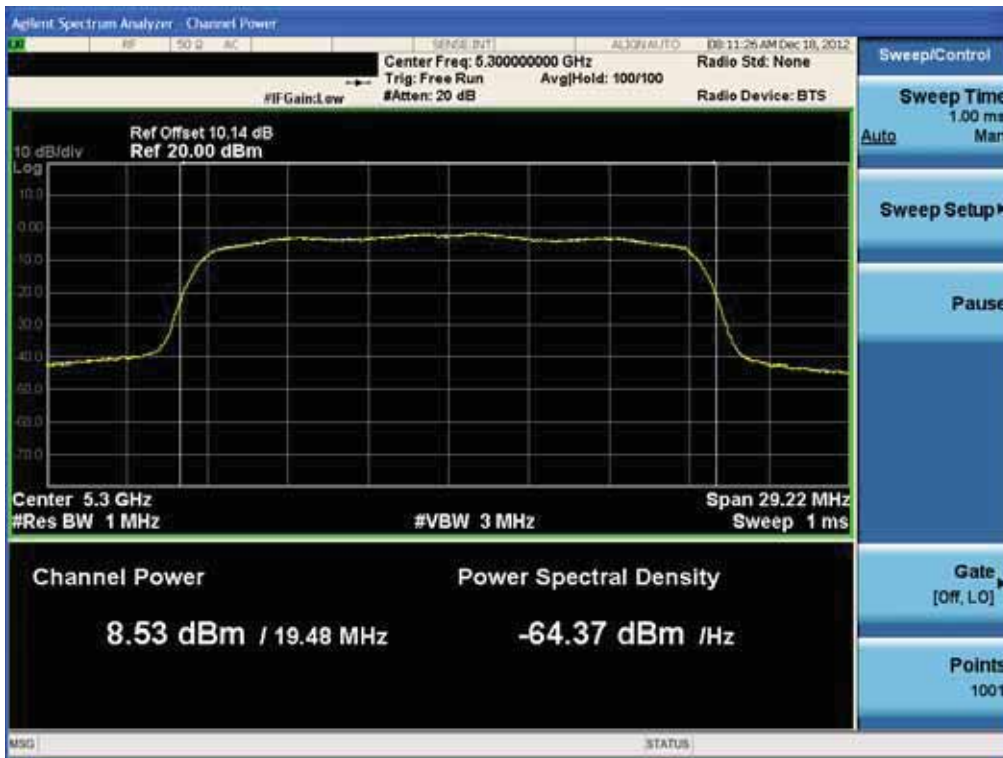

Conducted Output Power (802.11n-CH 60) 39 Mbps