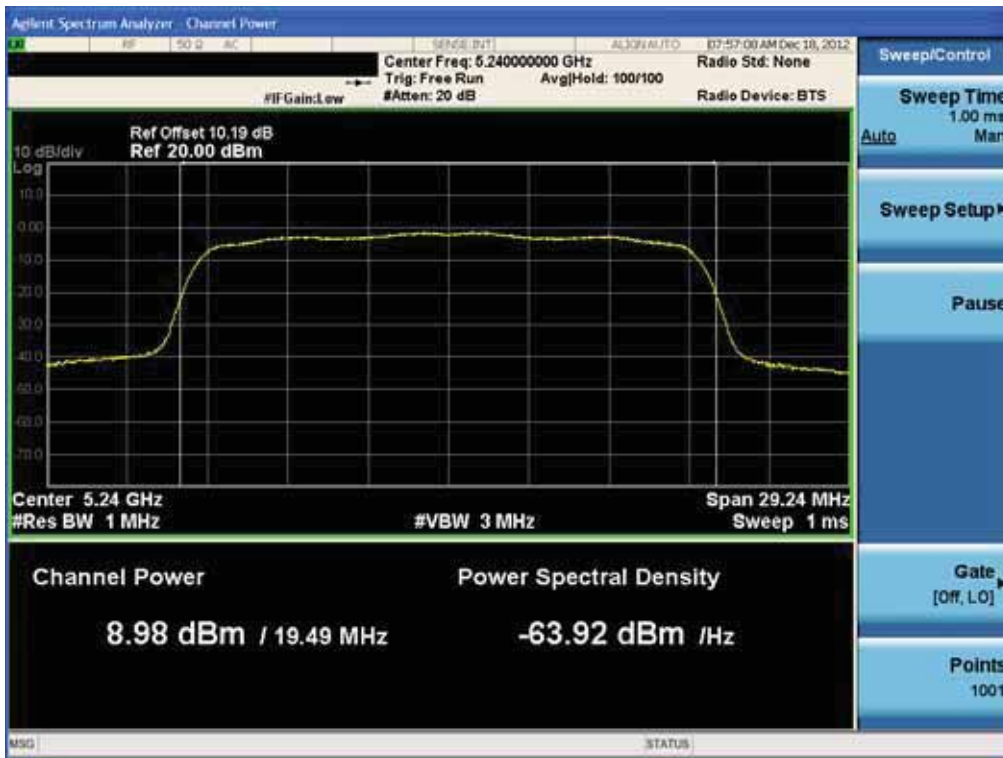

Conducted Output Power (802.11n-CH 48) 19.5 Mbps