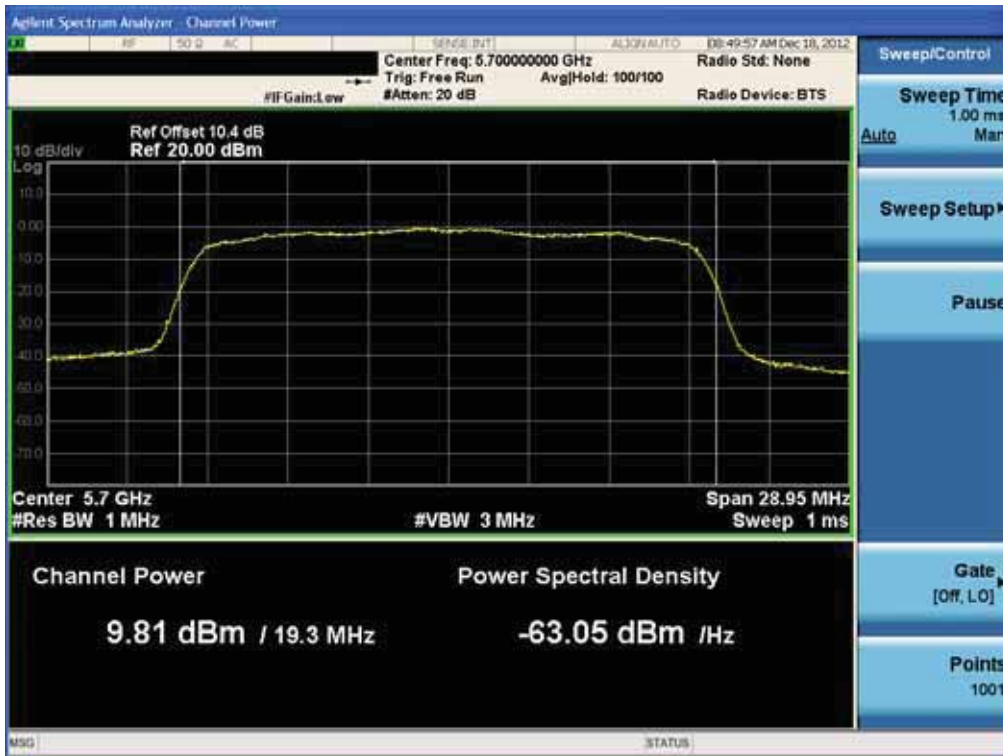

Conducted Output Power (802.11n-CH 140) 52 Mbps

FCC PT.15.247 TEST REPORT	FCC CERTIFICATION REPORT		www.hct.co.kr
Test Report No. HCTR1301FR04-1	Date of Issue: January 18, 2013	EUT Type: Cellular/PCS GSM/GPRS and Cellular WCDMA/HSDPA/HSUPA Phone with Bluetooth, WLAN and NFC(Felica)	FCC ID: ZNFL04E