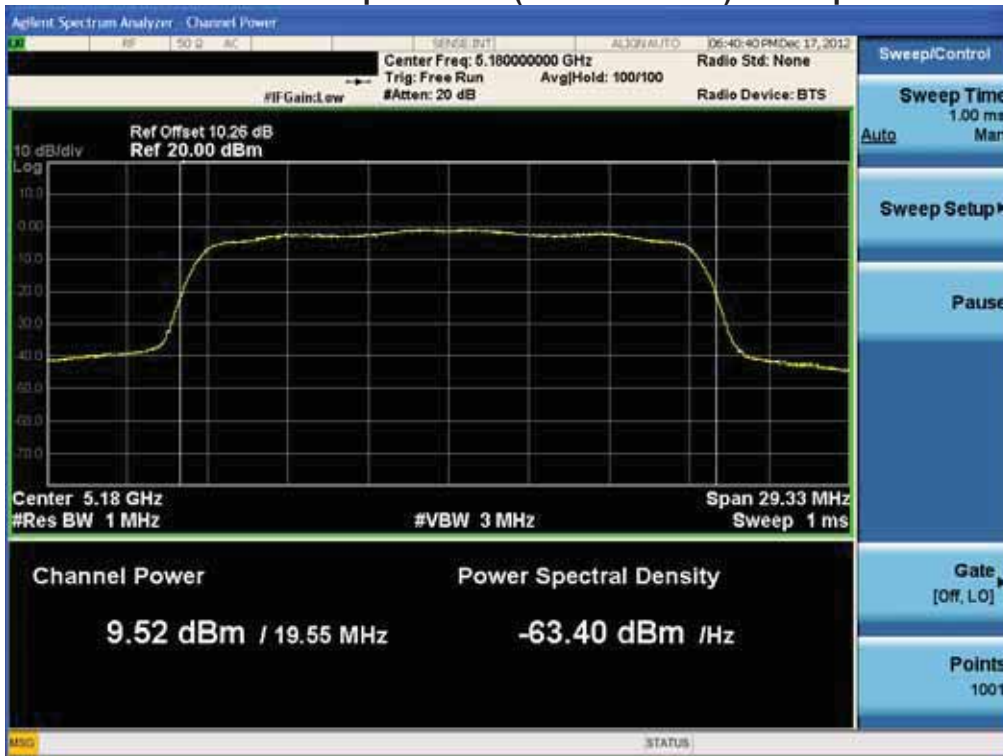

Conducted Output Power (802.11a-CH 140) 48 Mbps

Conducted Output Power (802.11a-CH 140) 54 Mbps

FCC PT.15.247 TEST REPORT	FCC CERTIFICATION REPORT		www.hct.co.kr
Test Report No. HCTR1301FR04-1	Date of Issue: January 18, 2013	EUT Type: Cellular/PCS GSM/GPRS and Cellular WCDMA/HSDPA/HSUPA Phone with Bluetooth, WLAN and NFC(Felica)	FCC ID: ZNFL04E

20 MHz BW

RESULT PLOTS (5180 MHz ~5240 MHz)

Conducted Output Power (802.11n-CH 36) 6.5 Mbps

Conducted Output Power (802.11n-CH 36) 13 Mbps

FCC PT.15.247 TEST REPORT	FCC CERTIFICATION REPORT		www.hct.co.kr
Test Report No. HCTR1301FR04-1	Date of Issue: January 18, 2013	EUT Type: Cellular/PCS GSM/GPRS and Cellular WCDMA/HSDPA/HSUPA Phone with Bluetooth, WLAN and NFC(Felica)	FCC ID: ZNFL04E