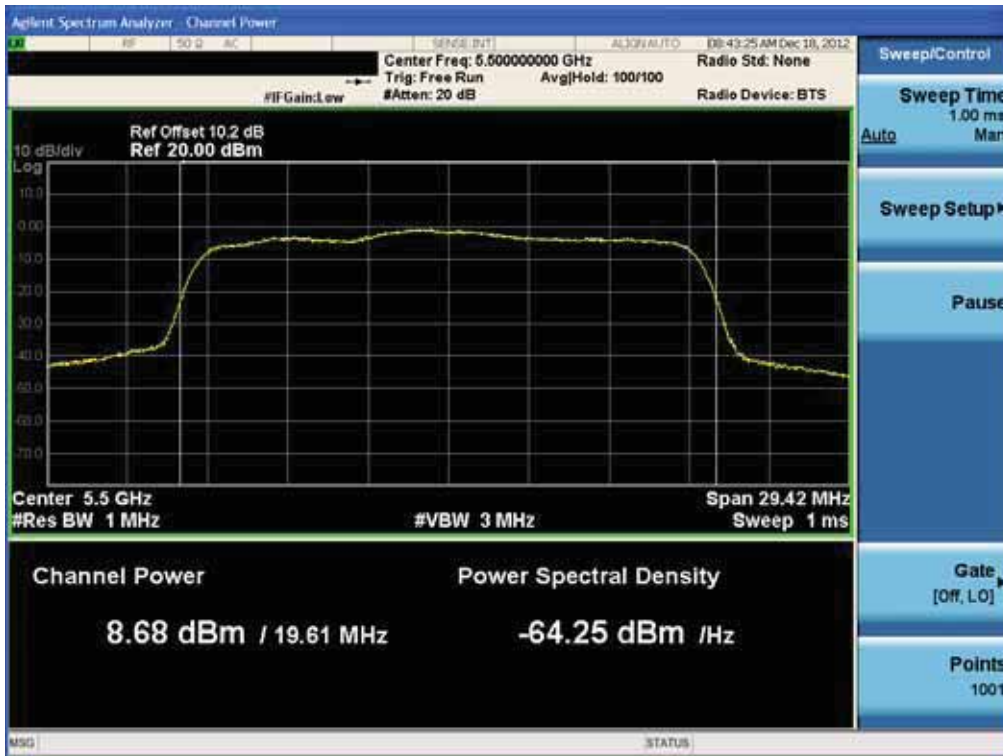

Conducted Output Power (802.11n-CH 100) 65 Mbps

FCC PT.15.247 TEST REPORT	FCC CERTIFICATION REPORT		www.hct.co.kr
Test Report No. HCTR1301FR04-1	Date of Issue: January 18, 2013	EUT Type: Cellular/PCS GSM/GPRS and Cellular WCDMA/HSDPA/HSUPA Phone with Bluetooth, WLAN and NFC(Felica)	FCC ID: ZNFL04E