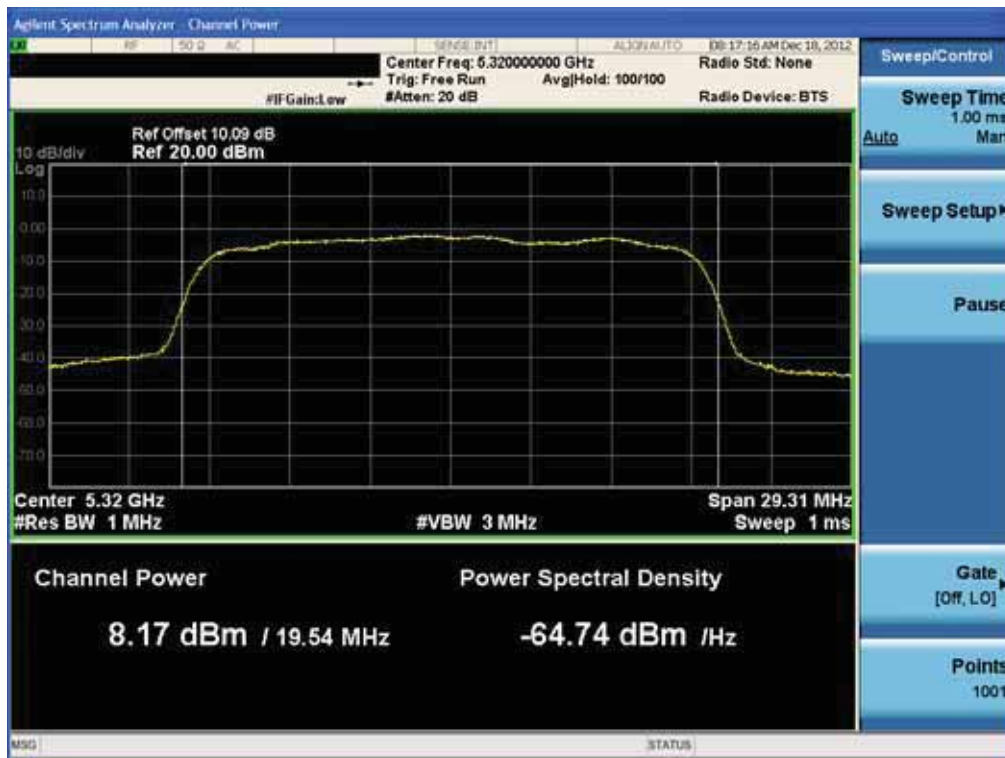

Conducted Output Power (802.11n-CH 64) 65 Mbps

FCC PT.15.247 TEST REPORT	FCC CERTIFICATION REPORT		www.hct.co.kr
Test Report No. HCTR1301FR04-1	Date of Issue: January 18, 2013	EUT Type: Cellular/PCS GSM/GPRS and Cellular WCDMA/HSDPA/HSUPA Phone with Bluetooth, WLAN and NFC(Felica)	FCC ID: ZNFL04E