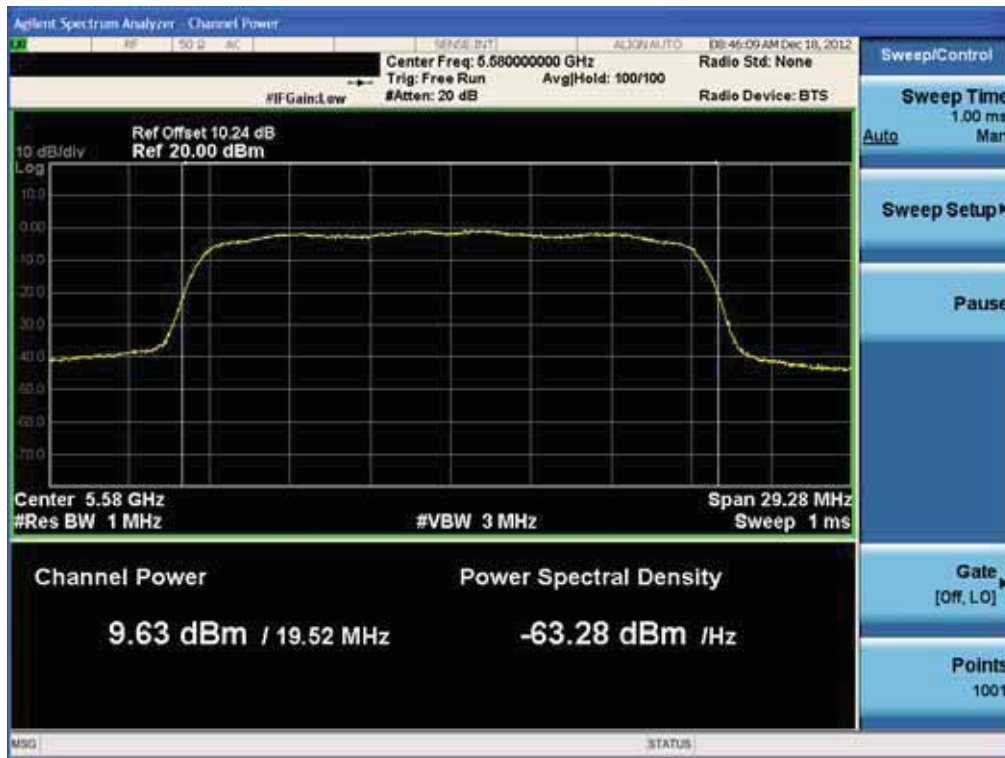

Conducted Output Power (802.11n-CH 116) 39 Mbps