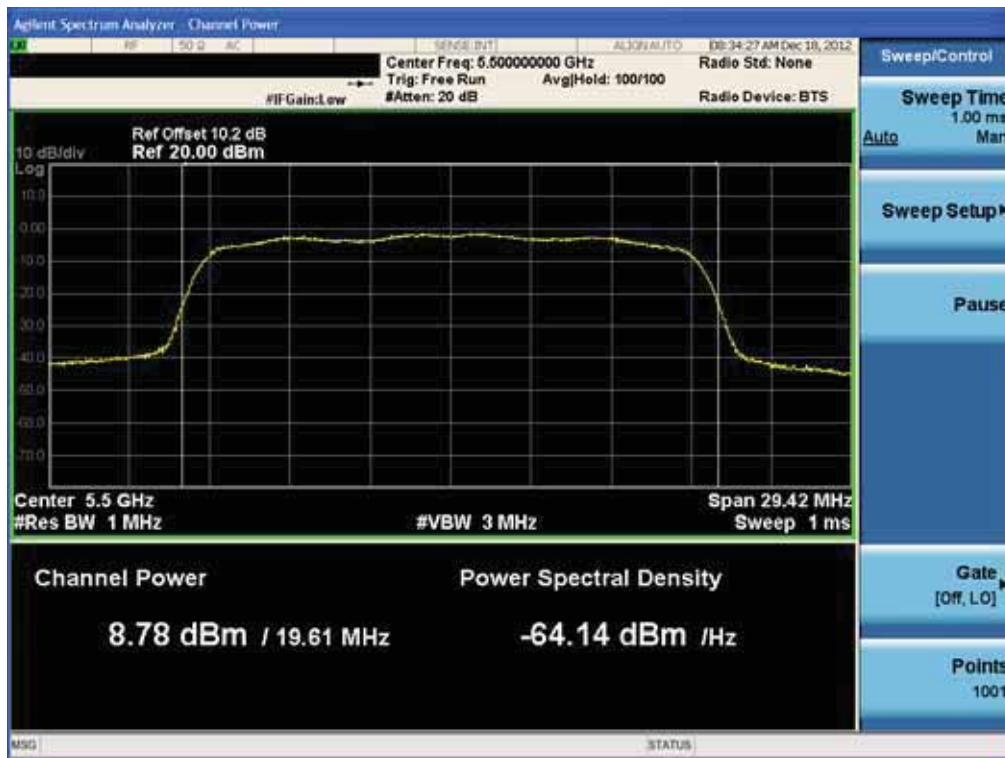

Conducted Output Power (802.11n-CH 100) 19.5 Mbps

Conducted Output Power (802.11n-CH 100) 26 Mbps

FCC PT.15.247 TEST REPORT	FCC CERTIFICATION REPORT		www.hct.co.kr
Test Report No. HCTR1301FR04-1	Date of Issue: January 18, 2013	EUT Type: Cellular/PCS GSM/GPRS and Cellular WCDMA/HSDPA/HSUPA Phone with Bluetooth, WLAN and NFC(Felica)	FCC ID: ZNFL04E

Conducted Output Power (802.11n-CH 100) 39 Mbps

Conducted Output Power (802.11n-CH 100) 52 Mbps

FCC PT.15.247 TEST REPORT	FCC CERTIFICATION REPORT		www.hct.co.kr
Test Report No. HCTR1301FR04-1	Date of Issue: January 18, 2013	EUT Type: Cellular/PCS GSM/GPRS and Cellular WCDMA/HSDPA/HSUPA Phone with Bluetooth, WLAN and NFC(Felica)	FCC ID: ZNFL04E