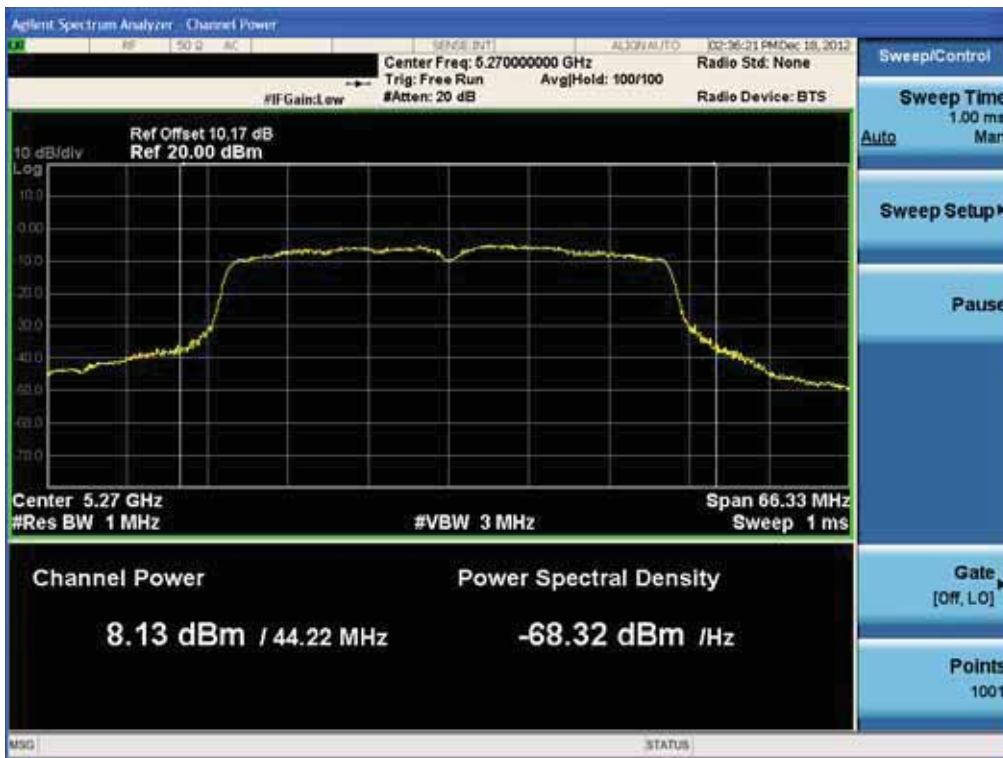

Conducted Output Power (802.11n-CH 52) 40.5 Mbps

Conducted Output Power (802.11n-CH 52) 54 Mbps

FCC PT.15.247 TEST REPORT	FCC CERTIFICATION REPORT		www.hct.co.kr
Test Report No. HCTR1301FR04-1	Date of Issue: January 18, 2013	EUT Type: Cellular/PCS GSM/GPRS and Cellular WCDMA/HSDPA/HSUPA Phone with Bluetooth, WLAN and NFC(Felica)	FCC ID: ZNFL04E

Conducted Output Power (802.11n-CH 52) 81 Mbps

Conducted Output Power (802.11n-CH 52) 108 Mbps

FCC PT.15.247 TEST REPORT	FCC CERTIFICATION REPORT		www.hct.co.kr
Test Report No. HCTR1301FR04-1	Date of Issue: January 18, 2013	EUT Type: Cellular/PCS GSM/GPRS and Cellular WCDMA/HSDPA/HSUPA Phone with Bluetooth, WLAN and NFC(Felica)	FCC ID: ZNFL04E