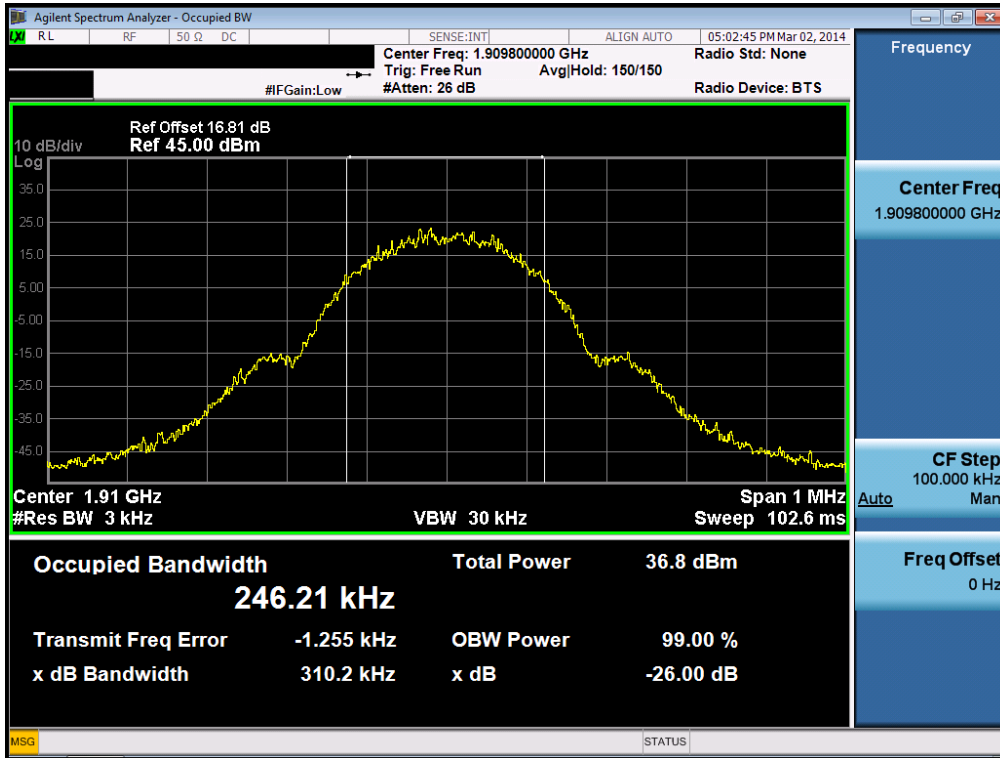

GPRS1900& Channel: 810

8.3 Spurious Emissions at Antenna Terminal

GPRS850& Channel: 128

GPRS850& Channel: 128

GPRS850& Channel: 190

GPRS850& Channel: 190

GPRS850& Channel: 251

GPRS850& Channel: 251