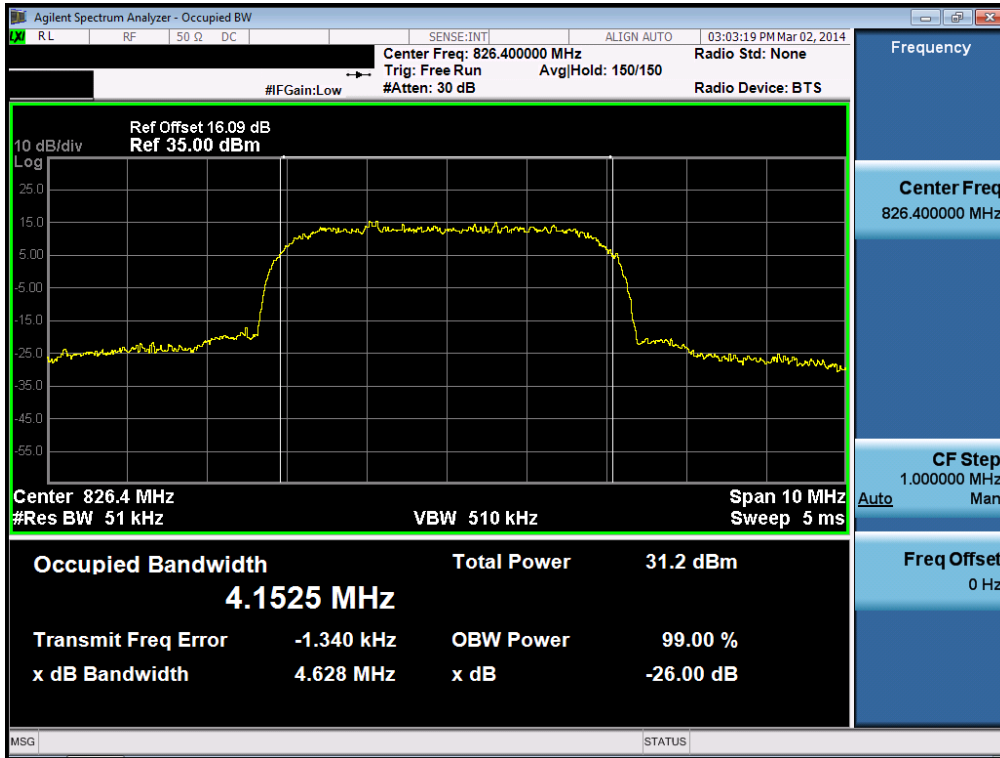

WCDMA850& Channel: 4132