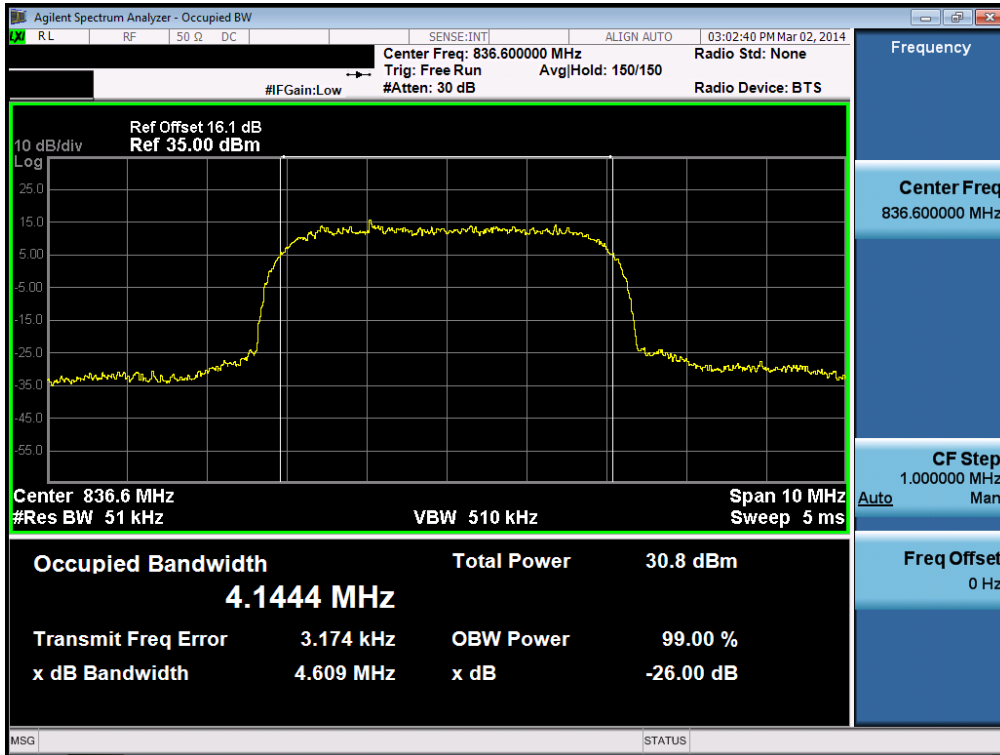

WCDMA850& Channel: 4183