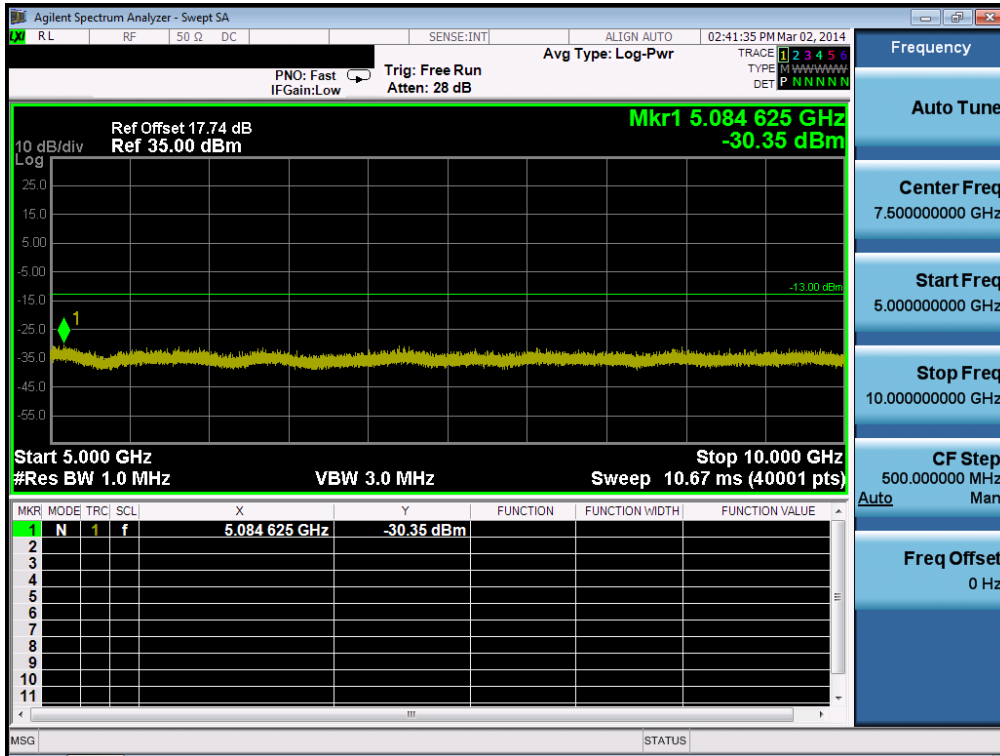

GPRS1900& Channel: 810

8.3 Spurious Emissions at Antenna Terminal

GPRS850& Channel: 128

GPRS850& Channel: 128

GPRS850& Channel: 190

GPRS850& Channel: 190

GPRS850& Channel: 251

GPRS850& Channel: 251