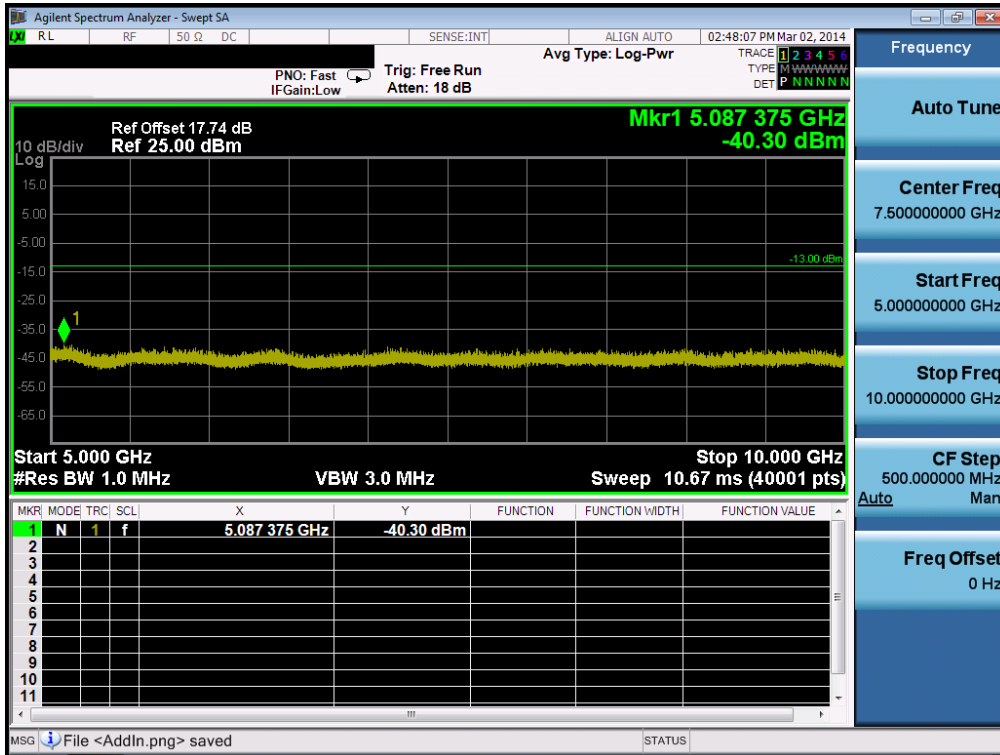

WCDMA850& Channel: 4132