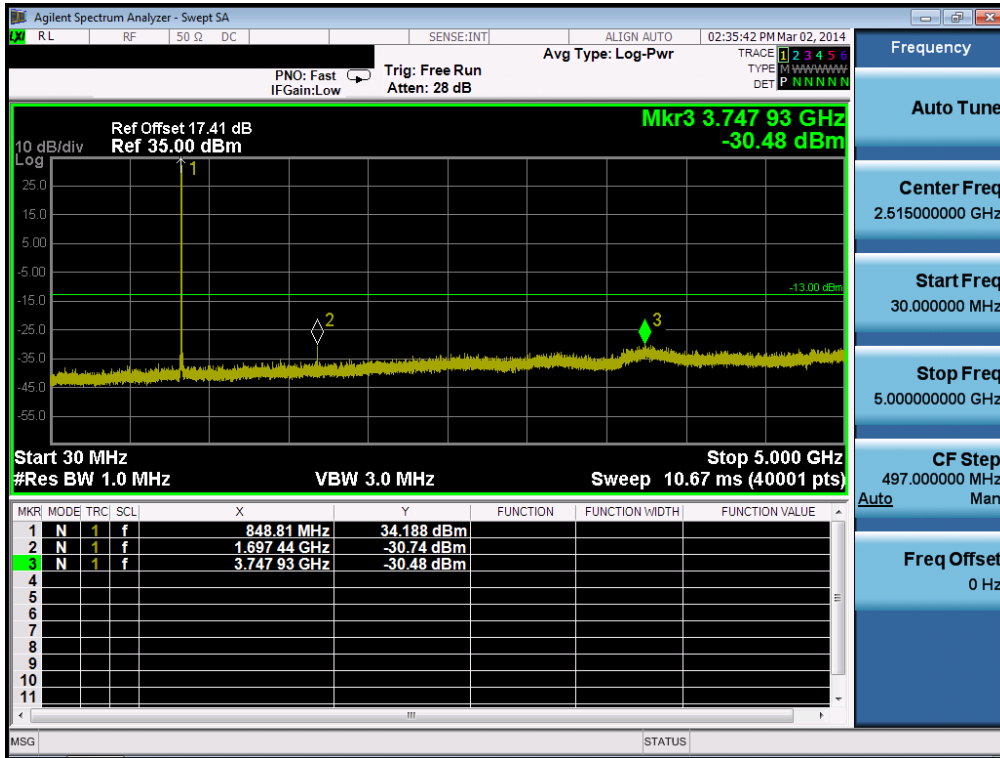

GPRS1900& Channel: 810

8.3 Spurious Emissions at Antenna Terminal

GPRS850& Channel: 128

GPRS850& Channel: 128

GPRS850& Channel: 190

GPRS850& Channel: 190

GPRS850& Channel: 251

GPRS850& Channel: 251