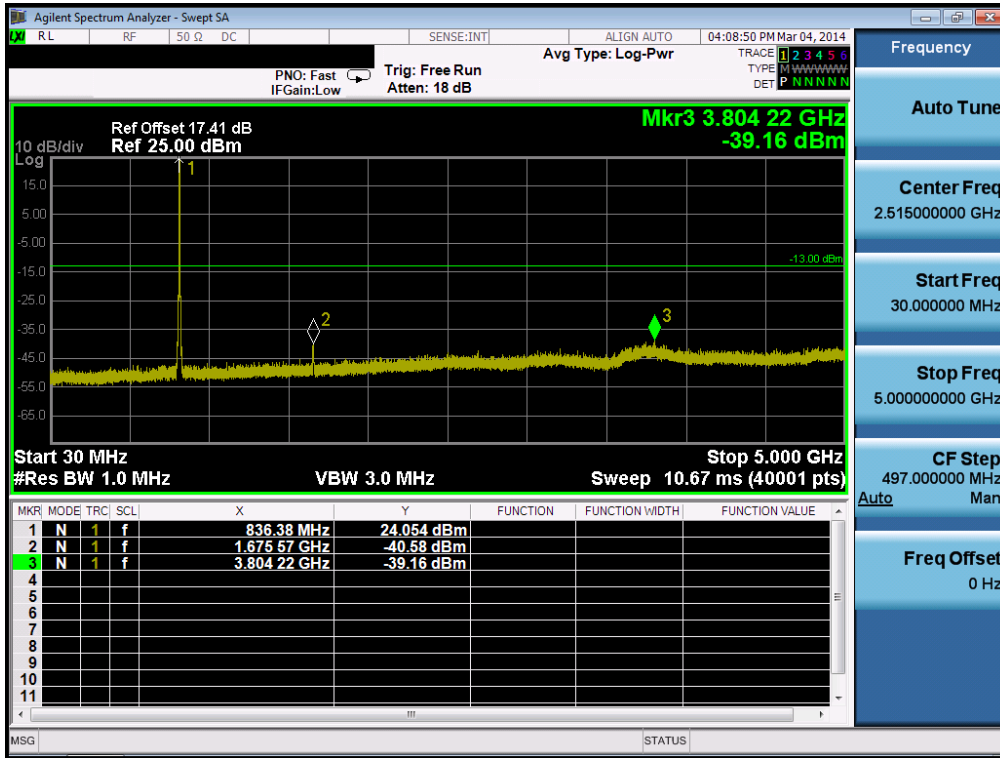

WCDMA850& Channel: 4183