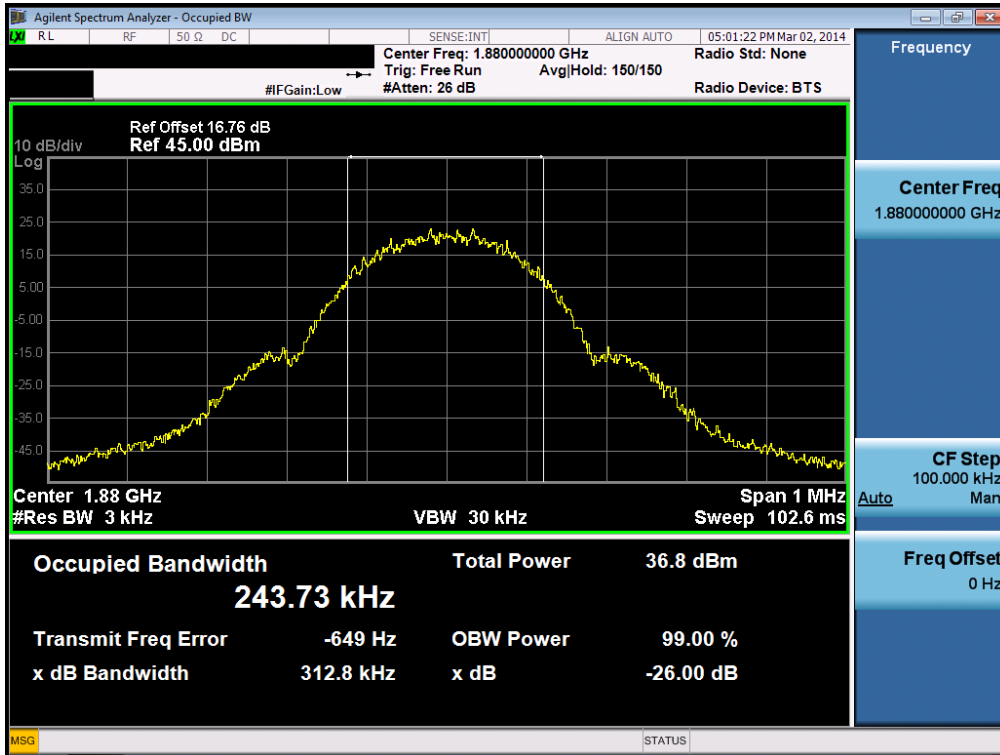

GPRS1900& Channel: 810

8.3 Spurious Emissions at Antenna Terminal

GPRS850& Channel: 128

GPRS850& Channel: 128

GPRS850& Channel: 190

GPRS850& Channel: 190

GPRS850& Channel: 251

GPRS850& Channel: 251