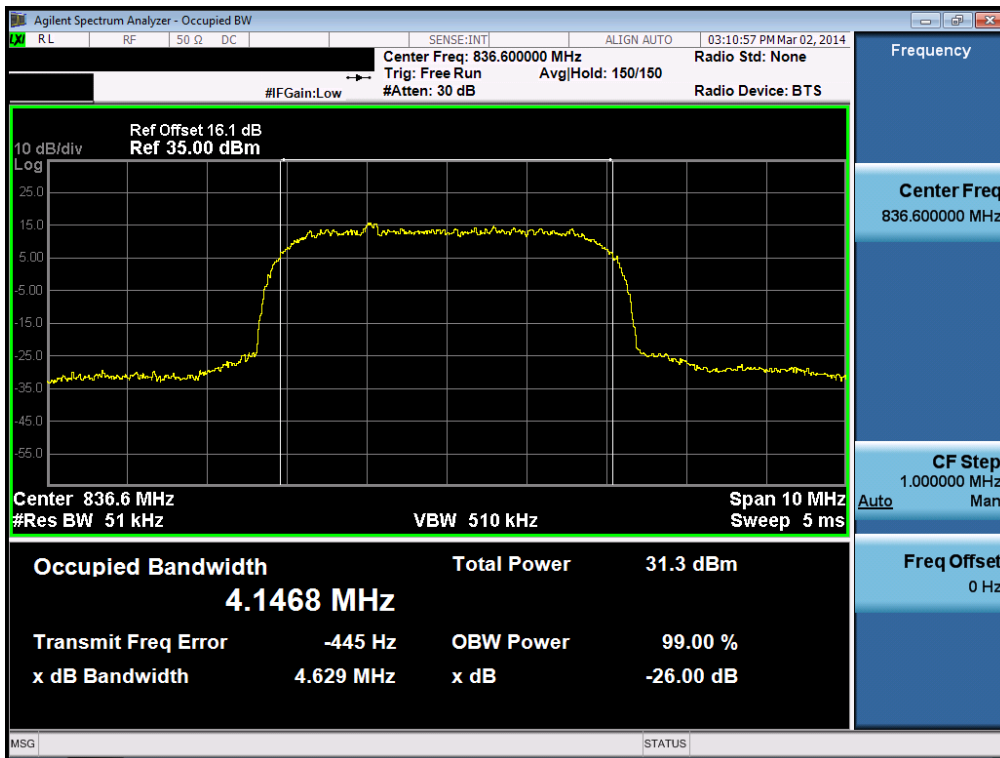

HSUPA850& Channel: 4183