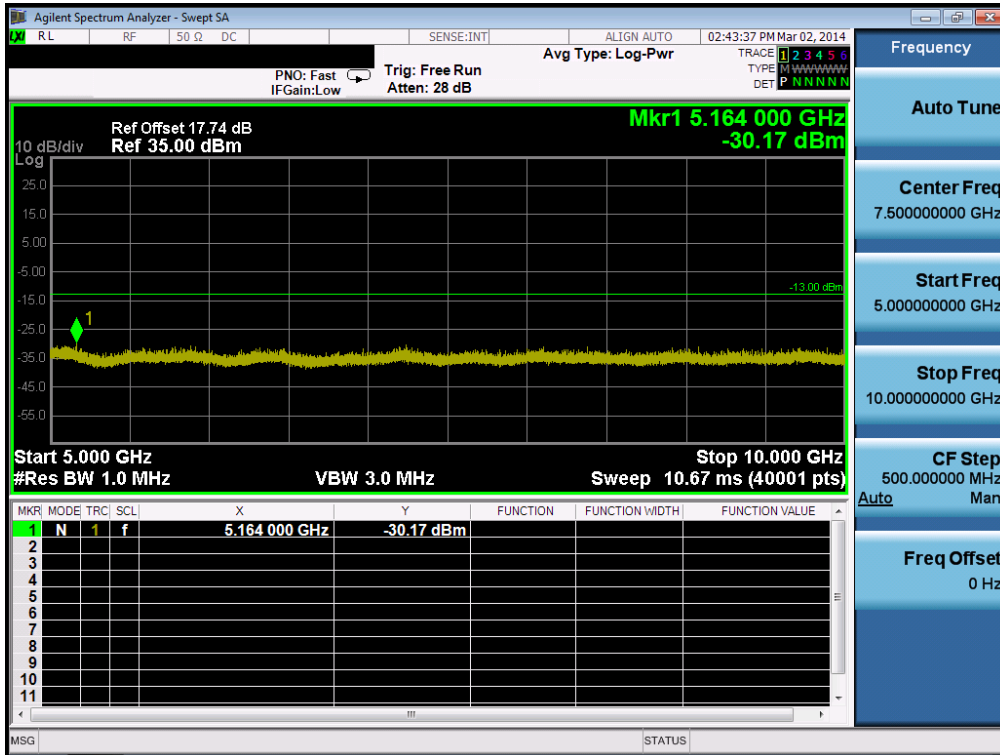

GPRS1900& Channel: 810

8.3 Spurious Emissions at Antenna Terminal

GPRS850& Channel: 128

GPRS850& Channel: 128

GPRS850& Channel: 190

GPRS850& Channel: 190

GPRS850& Channel: 251

GPRS850& Channel: 251