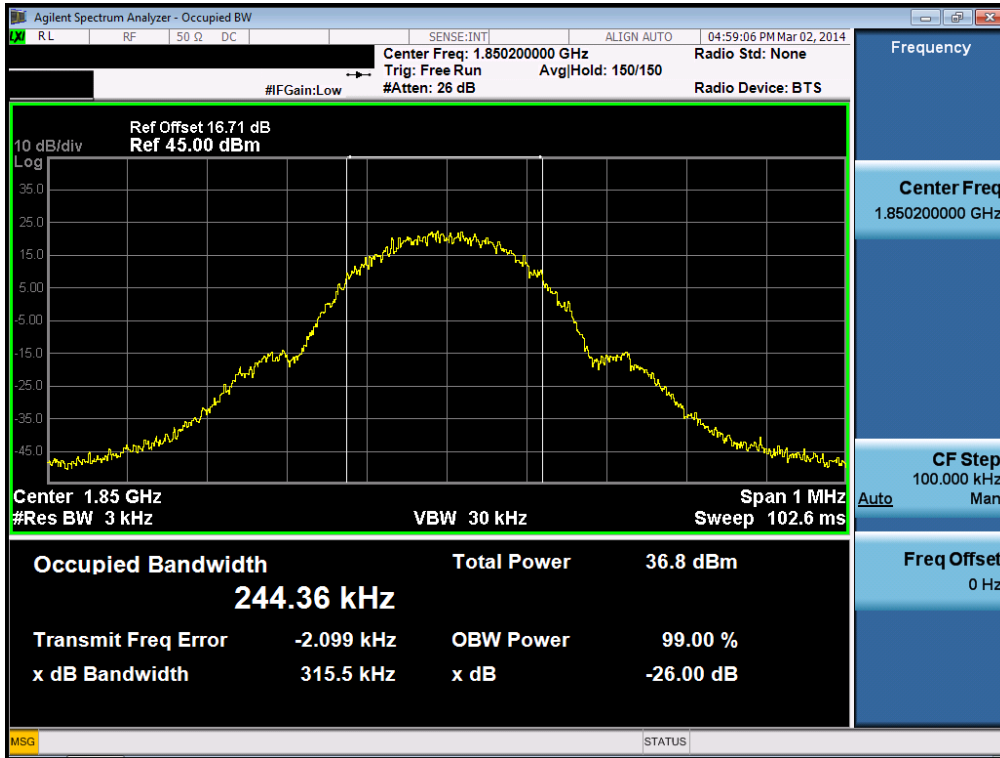

GPRS1900& Channel: 512