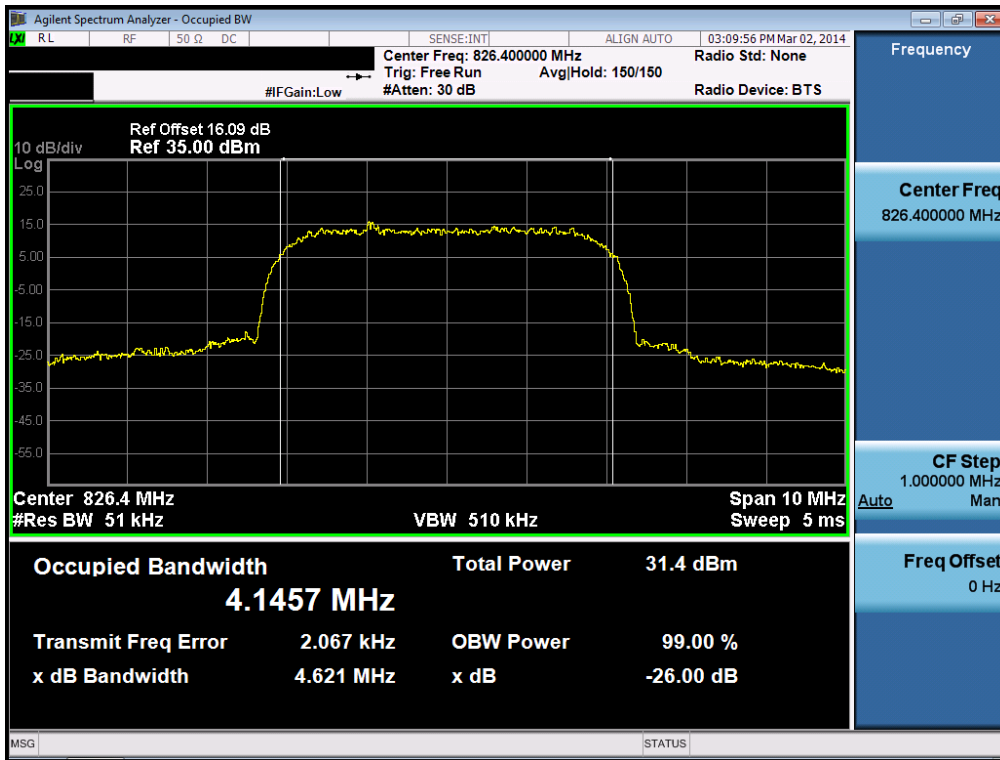

HSUPA850& Channel: 4132