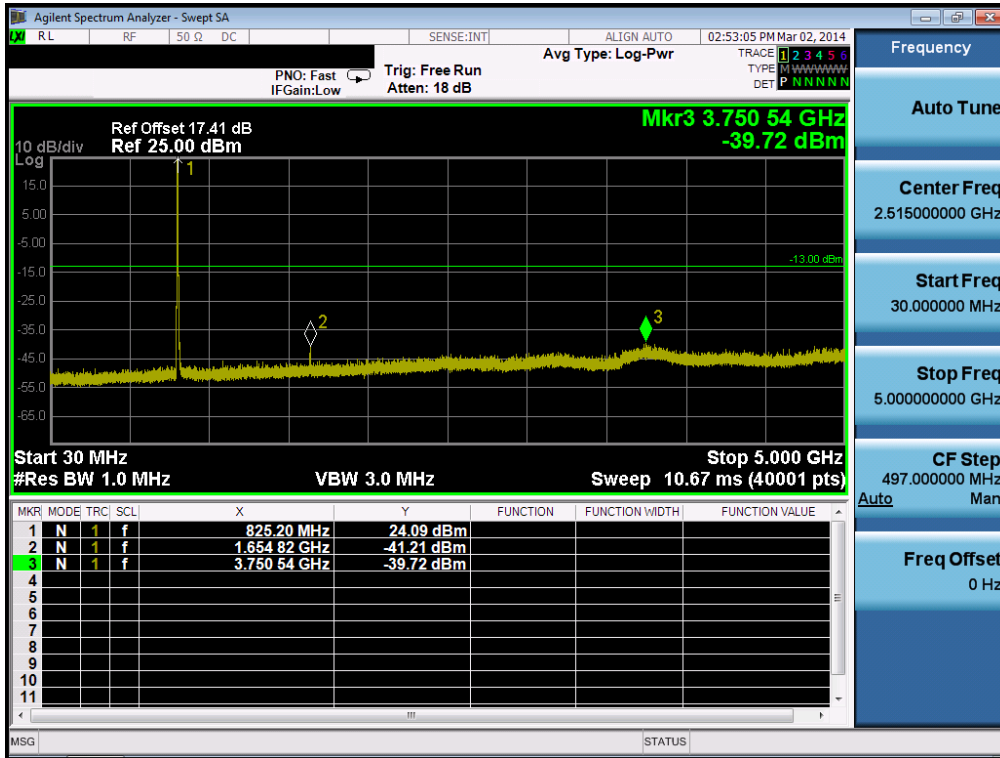

WCDMA850& Channel: 4132