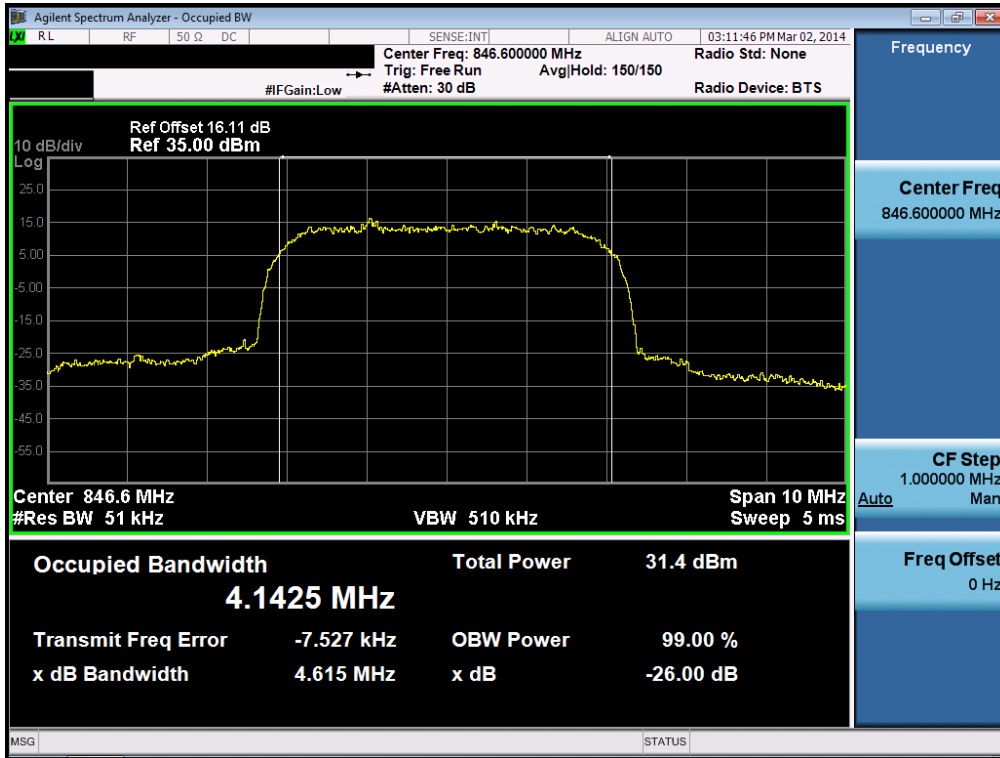

HSUPA850& Channel: 4233