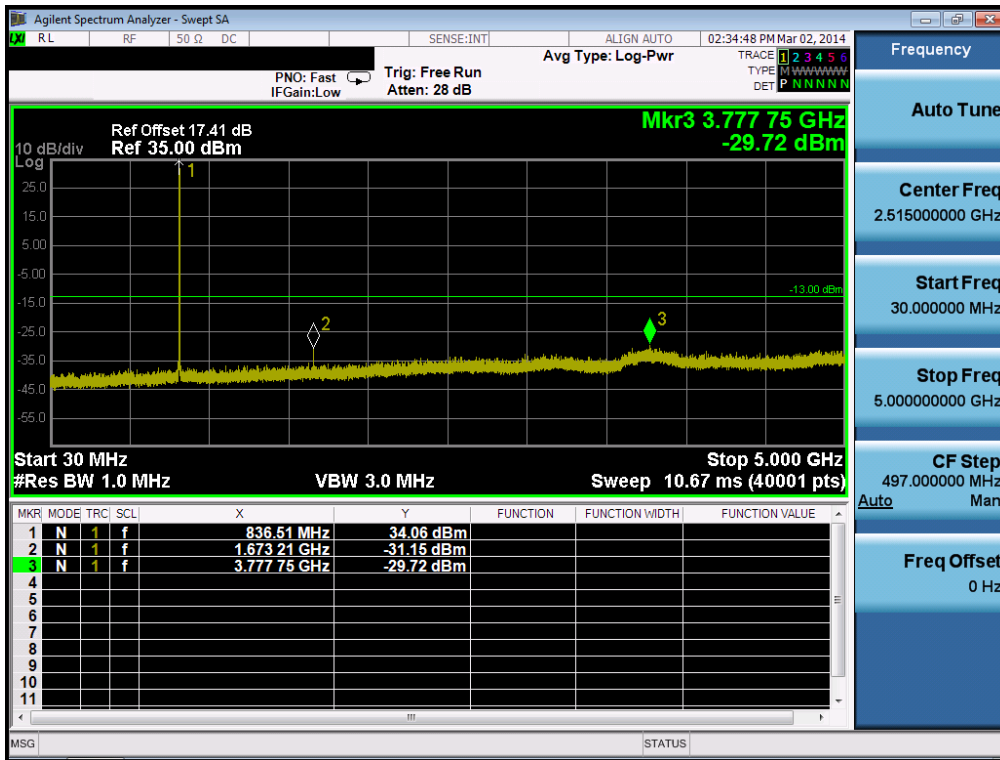

GPRS1900& Channel: 810

8.3 Spurious Emissions at Antenna Terminal

GPRS850& Channel: 128

GPRS850& Channel: 128

GPRS850& Channel: 190

GPRS850& Channel: 190

GPRS850& Channel: 251

GPRS850& Channel: 251