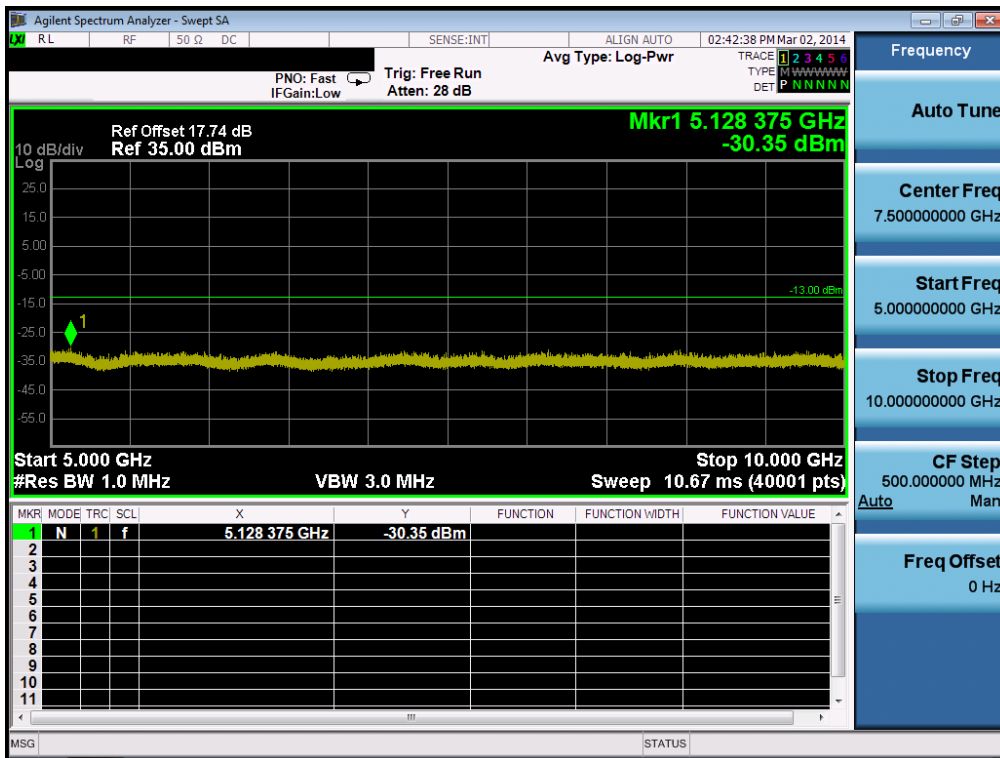

GPRS1900& Channel: 810

8.3 Spurious Emissions at Antenna Terminal

GPRS850& Channel: 128

GPRS850& Channel: 128

GPRS850& Channel: 190

GPRS850& Channel: 190

GPRS850& Channel: 251

GPRS850& Channel: 251