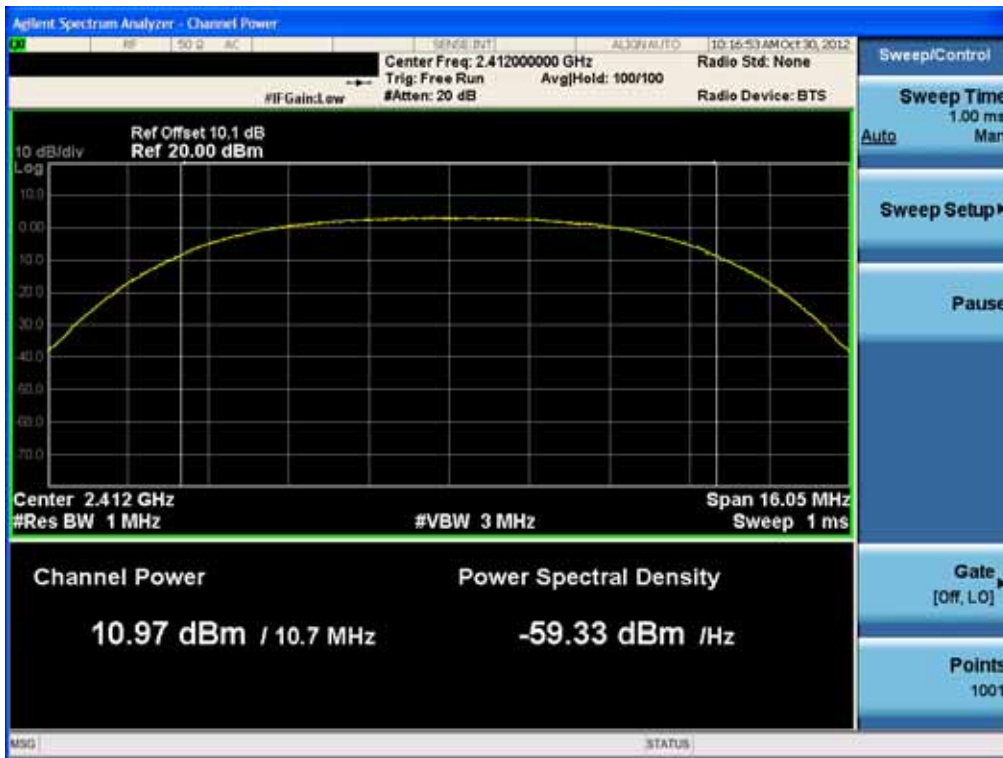

Conducted Output Power (802.11n-CH 9) 81 Mbps

Conducted Output Power (802.11n-CH 9) 108 Mbps

FCC PT.15.247 TEST REPORT	FCC CERTIFICATION REPORT		www.hct.co.kr
Test Report No. HCTR1210FR30-1	Date of Issue: November 01, 2012	EUT Type: Cellular/PCS GSM/GPRS and Cellular WCDMA/HSDPA/HSUPA Wireless Router with WLAN	FCC ID: ZNFL03E

Conducted Output Power (802.11n-CH 9) 121.5 Mbps

Conducted Output Power (802.11n-CH 9) 135 Mbps

FCC PT.15.247 TEST REPORT	FCC CERTIFICATION REPORT		www.hct.co.kr
Test Report No. HCTR1210FR30-1	Date of Issue: November 01, 2012	EUT Type: Cellular/PCS GSM/GPRS and Cellular WCDMA/HSDPA/HSUPA Wireless Router with WLAN	FCC ID: ZNFL03E

Average

RESULT PLOTS_Ant.0

Conducted Output Power (802.11b-CH 1) 1Mbps

Conducted Output Power (802.11b-CH 1) 2Mbps

FCC PT.15.247 TEST REPORT	FCC CERTIFICATION REPORT		www.hct.co.kr
Test Report No. HCTR1210FR30-1	Date of Issue: November 01, 2012	EUT Type: Cellular/PCS GSM/GPRS and Cellular WCDMA/HSDPA/HSUPA Wireless Router with WLAN	FCC ID: ZNFL03E

Conducted Output Power (802.11b-CH 1) 5.5Mbps

Conducted Output Power (802.11b-CH 1) 11Mbps

FCC PT.15.247 TEST REPORT	FCC CERTIFICATION REPORT		www.hct.co.kr
Test Report No. HCTR1210FR30-1	Date of Issue: November 01, 2012	EUT Type: Cellular/PCS GSM/GPRS and Cellular WCDMA/HSDPA/HSUPA Wireless Router with WLAN	FCC ID: ZNFL03E