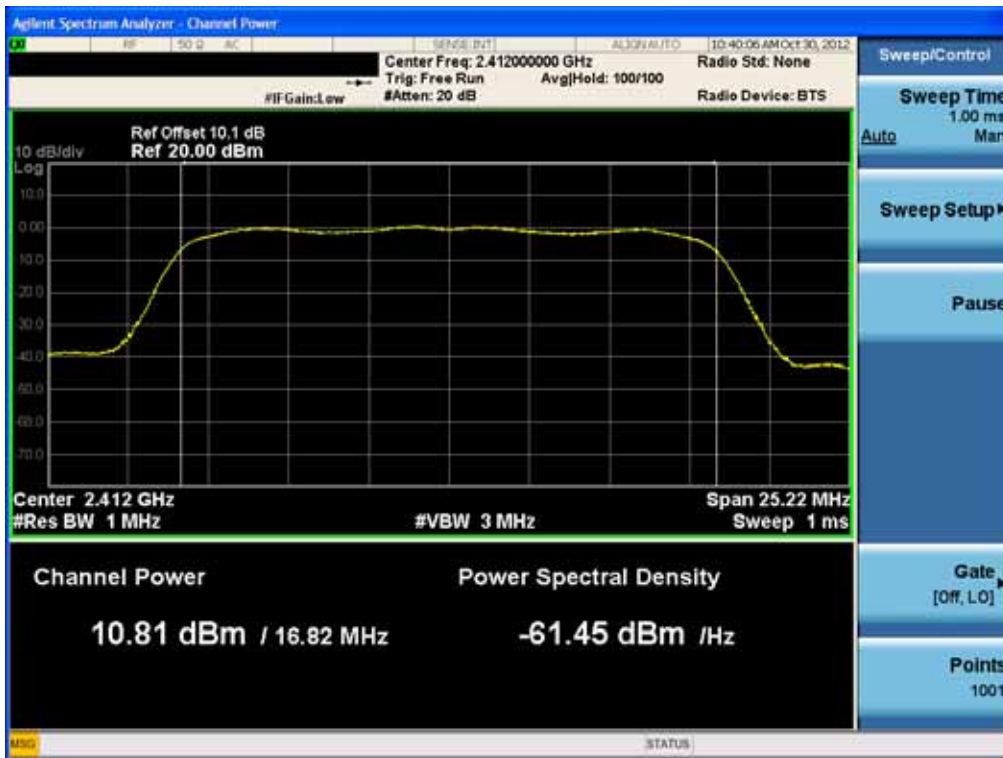

Conducted Output Power (802.11b-CH 11) 5.5Mbps

Conducted Output Power (802.11b-CH 11) 11Mbps

FCC PT.15.247 TEST REPORT	FCC CERTIFICATION REPORT		www.hct.co.kr
Test Report No. HCTR1210FR30-1	Date of Issue: November 01, 2012	EUT Type: Cellular/PCS GSM/GPRS and Cellular WCDMA/HSDPA/HSUPA Wireless Router with WLAN	FCC ID: ZNFL03E

RESULT PLOTS_Ant.0

Conducted Output Power (802.11g-CH 1) 6Mbps

Conducted Output Power (802.11g-CH 1) 9Mbps

FCC PT.15.247 TEST REPORT	FCC CERTIFICATION REPORT		www.hct.co.kr
Test Report No. HCTR1210FR30-1	Date of Issue: November 01, 2012	EUT Type: Cellular/PCS GSM/GPRS and Cellular WCDMA/HSDPA/HSUPA Wireless Router with WLAN	FCC ID: ZNFL03E

Conducted Output Power (802.11g-CH 1) 12Mbps

Conducted Output Power (802.11g-CH 1) 18Mbps

FCC PT.15.247 TEST REPORT	FCC CERTIFICATION REPORT		www.hct.co.kr
Test Report No. HCTR1210FR30-1	Date of Issue: November 01, 2012	EUT Type: Cellular/PCS GSM/GPRS and Cellular WCDMA/HSDPA/HSUPA Wireless Router with WLAN	FCC ID: ZNFL03E

Conducted Output Power (802.11g-CH 1) 24Mbps

Conducted Output Power (802.11g-CH 1) 36Mbps

FCC PT.15.247 TEST REPORT	FCC CERTIFICATION REPORT		www.hct.co.kr
Test Report No. HCTR1210FR30-1	Date of Issue: November 01, 2012	EUT Type: Cellular/PCS GSM/GPRS and Cellular WCDMA/HSDPA/HSUPA Wireless Router with WLAN	FCC ID: ZNFL03E