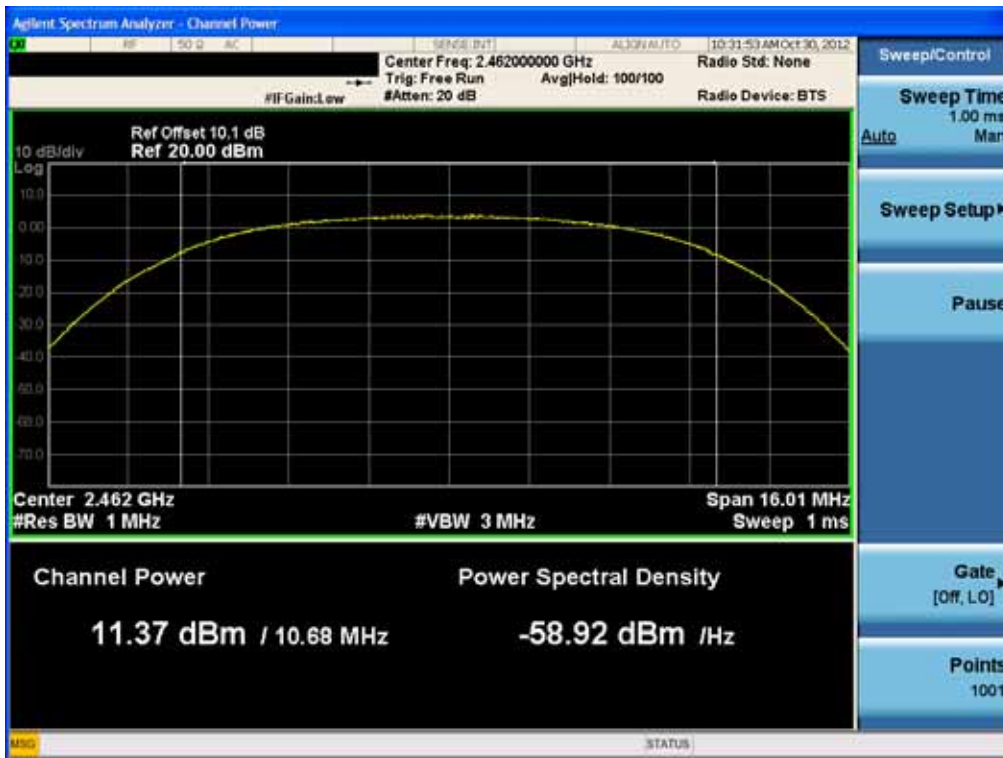

Conducted Output Power (802.11b-CH 6) 5.5Mbps

Conducted Output Power (802.11b-CH 6) 11Mbps

FCC PT.15.247 TEST REPORT	FCC CERTIFICATION REPORT		www.hct.co.kr
Test Report No. HCTR1210FR30-1	Date of Issue: November 01, 2012	EUT Type: Cellular/PCS GSM/GPRS and Cellular WCDMA/HSDPA/HSUPA Wireless Router with WLAN	FCC ID: ZNFL03E

Conducted Output Power (802.11b-CH 11) 1Mbps

Conducted Output Power (802.11b-CH 11) 2Mbps

FCC PT.15.247 TEST REPORT	FCC CERTIFICATION REPORT		www.hct.co.kr
Test Report No. HCTR1210FR30-1	Date of Issue: November 01, 2012	EUT Type: Cellular/PCS GSM/GPRS and Cellular WCDMA/HSDPA/HSUPA Wireless Router with WLAN	FCC ID: ZNFL03E

Conducted Output Power (802.11b-CH 11) 5.5Mbps

Conducted Output Power (802.11b-CH 11) 11Mbps

FCC PT.15.247 TEST REPORT	FCC CERTIFICATION REPORT		www.hct.co.kr
Test Report No. HCTR1210FR30-1	Date of Issue: November 01, 2012	EUT Type: Cellular/PCS GSM/GPRS and Cellular WCDMA/HSDPA/HSUPA Wireless Router with WLAN	FCC ID: ZNFL03E