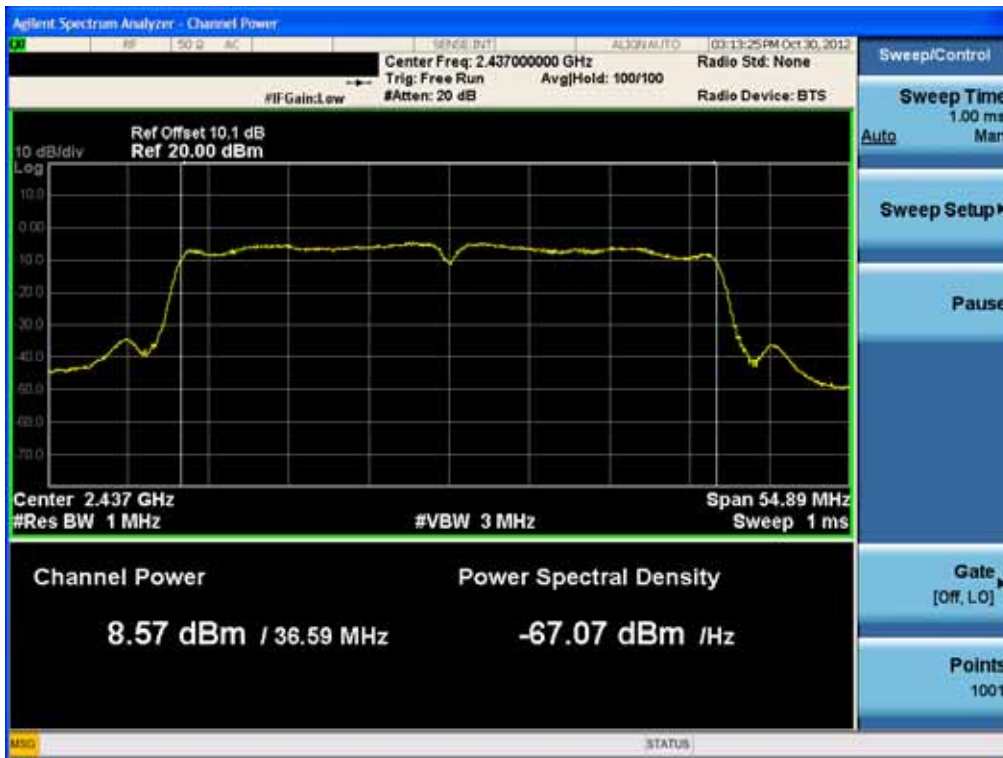

Conducted Output Power (802.11n-CH 6) 81 Mbps