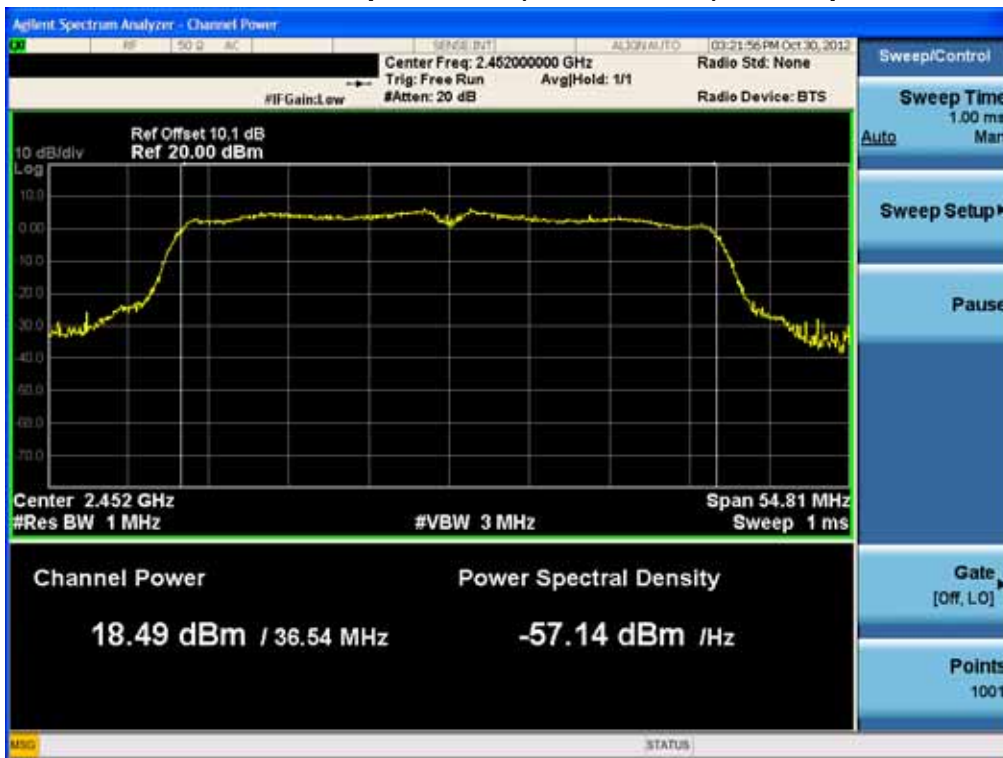

Conducted Output Power (802.11n-CH 9) 13.5Mbps

Conducted Output Power (802.11n-CH 9) 27 Mbps

Conducted Output Power (802.11n-CH 9) 40.5 Mbps

Conducted Output Power (802.11n-CH 9) 54 Mbps

FCC PT.15.247 TEST REPORT	FCC CERTIFICATION REPORT		www.hct.co.kr
Test Report No. HCTR1210FR30-1	Date of Issue: November 01, 2012	EUT Type: Cellular/PCS GSM/GPRS and Cellular WCDMA/HSDPA/HSUPA Wireless Router with WLAN	FCC ID: ZNFL03E

Conducted Output Power (802.11n-CH 9) 81 Mbps

Conducted Output Power (802.11n-CH 9) 108 Mbps

FCC PT.15.247 TEST REPORT	FCC CERTIFICATION REPORT		www.hct.co.kr
Test Report No. HCTR1210FR30-1	Date of Issue: November 01, 2012	EUT Type: Cellular/PCS GSM/GPRS and Cellular WCDMA/HSDPA/HSUPA Wireless Router with WLAN	FCC ID: ZNFL03E

Conducted Output Power (802.11n-CH 9) 121.5 Mbps

Conducted Output Power (802.11n-CH 9) 135 Mbps

FCC PT.15.247 TEST REPORT	FCC CERTIFICATION REPORT		www.hct.co.kr
Test Report No. HCTR1210FR30-1	Date of Issue: November 01, 2012	EUT Type: Cellular/PCS GSM/GPRS and Cellular WCDMA/HSDPA/HSUPA Wireless Router with WLAN	FCC ID: ZNFL03E