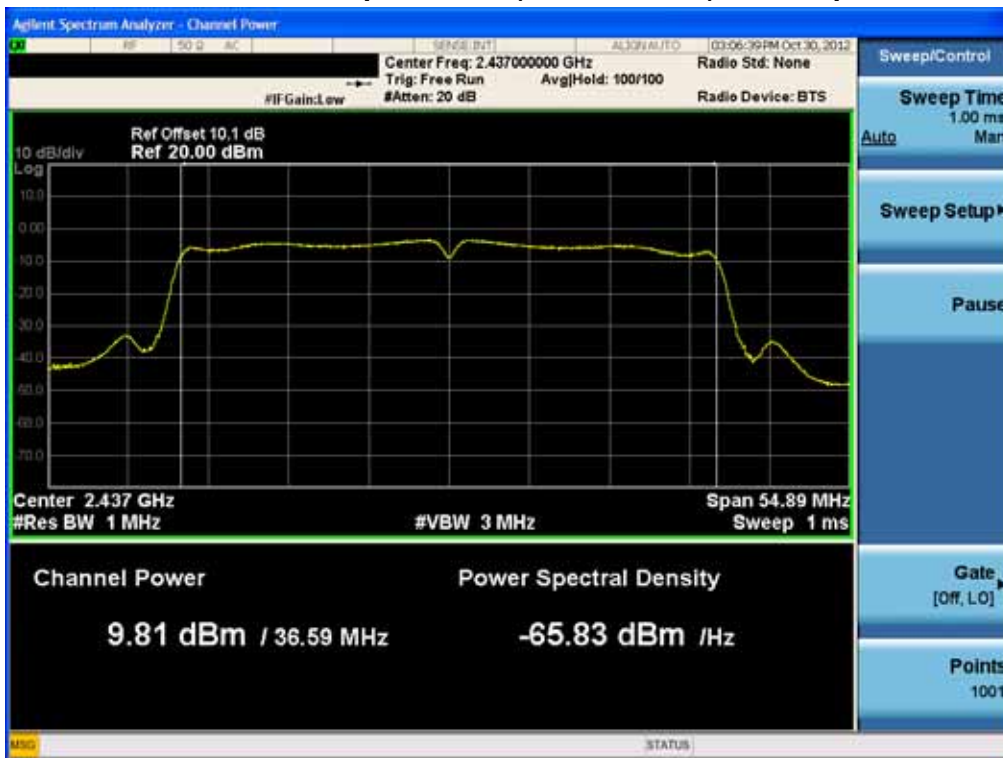

Conducted Output Power (802.11n-CH 6) 13.5 Mbps