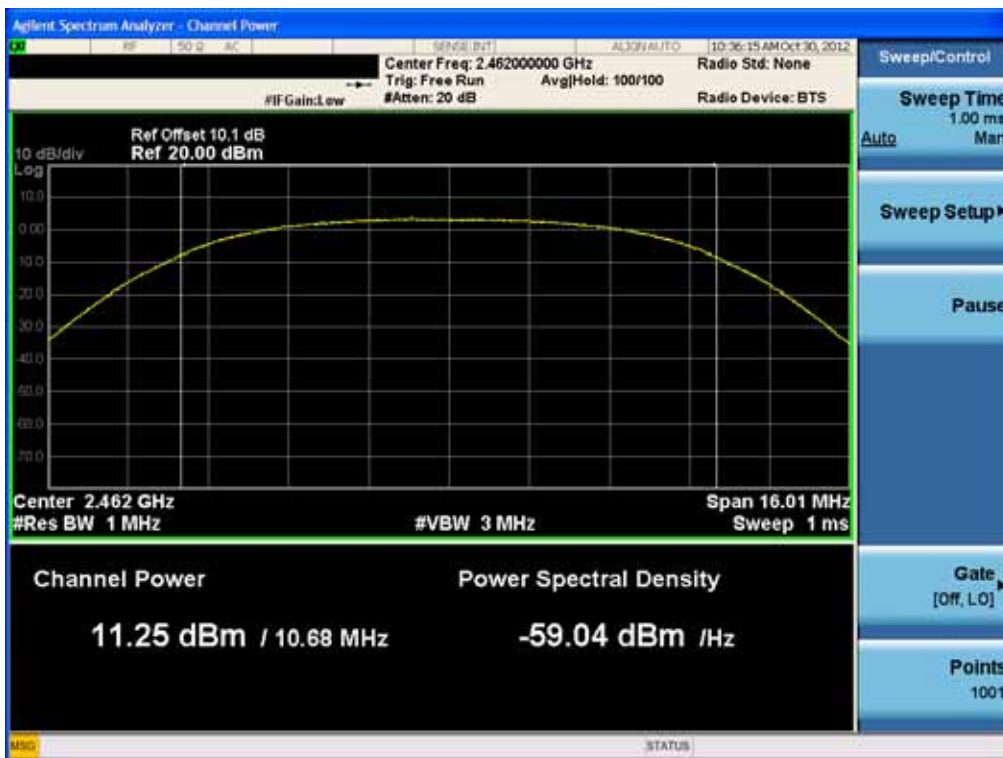

Conducted Output Power (802.11b-CH 6) 5.5Mbps

Conducted Output Power (802.11b-CH 6) 11Mbps

FCC PT.15.247 TEST REPORT	FCC CERTIFICATION REPORT		www.hct.co.kr
Test Report No. HCTR1210FR30-1	Date of Issue: November 01, 2012	EUT Type: Cellular/PCS GSM/GPRS and Cellular WCDMA/HSDPA/HSUPA Wireless Router with WLAN	FCC ID: ZNFL03E

Conducted Output Power (802.11b-CH 11) 1Mbps

Conducted Output Power (802.11b-CH 11) 2Mbps

FCC PT.15.247 TEST REPORT	FCC CERTIFICATION REPORT		www.hct.co.kr
Test Report No. HCTR1210FR30-1	Date of Issue: November 01, 2012	EUT Type: Cellular/PCS GSM/GPRS and Cellular WCDMA/HSDPA/HSUPA Wireless Router with WLAN	FCC ID: ZNFL03E

Conducted Output Power (802.11b-CH 11) 5.5Mbps

Conducted Output Power (802.11b-CH 11) 11Mbps

FCC PT.15.247 TEST REPORT	FCC CERTIFICATION REPORT		www.hct.co.kr
Test Report No. HCTR1210FR30-1	Date of Issue: November 01, 2012	EUT Type: Cellular/PCS GSM/GPRS and Cellular WCDMA/HSDPA/HSUPA Wireless Router with WLAN	FCC ID: ZNFL03E