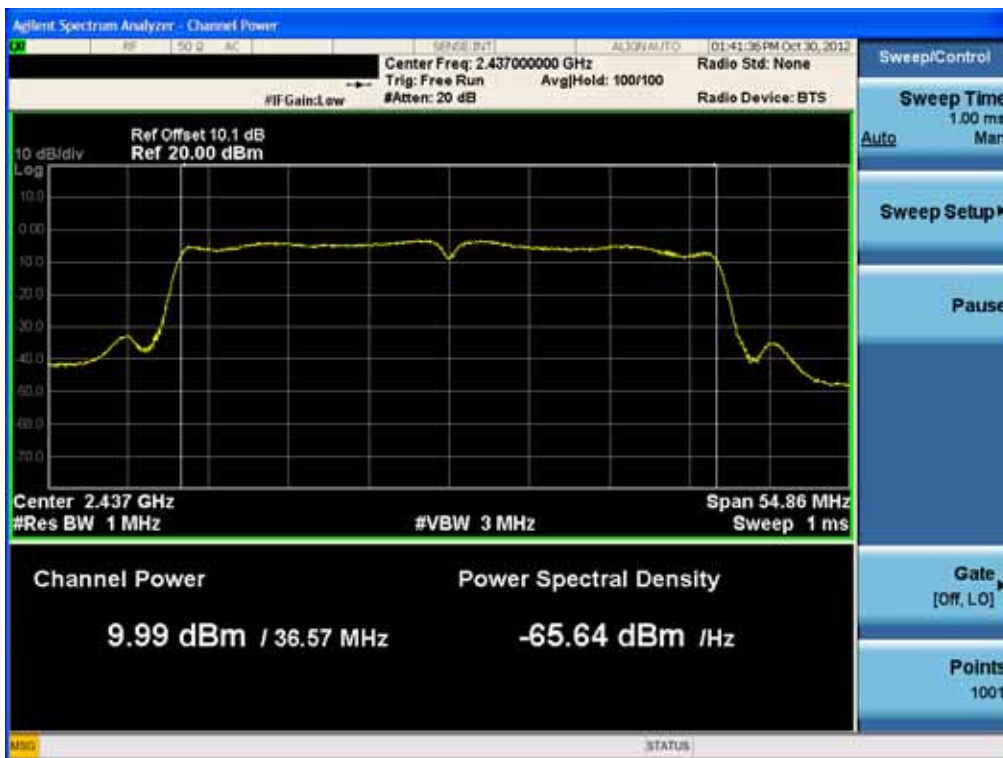

Conducted Output Power (802.11b-CH 11) 1Mbps

Conducted Output Power (802.11b-CH 11) 2Mbps

FCC PT.15.247 TEST REPORT	FCC CERTIFICATION REPORT		www.hct.co.kr
Test Report No. HCTR1210FR30-1	Date of Issue: November 01, 2012	EUT Type: Cellular/PCS GSM/GPRS and Cellular WCDMA/HSDPA/HSUPA Wireless Router with WLAN	FCC ID: ZNFL03E

Conducted Output Power (802.11n-CH 6) 13.5 Mbps

Conducted Output Power (802.11n-CH 6) 27 Mbps

FCC PT.15.247 TEST REPORT	FCC CERTIFICATION REPORT		www.hct.co.kr
Test Report No. HCTR1210FR30-1	Date of Issue: November 01, 2012	EUT Type: Cellular/PCS GSM/GPRS and Cellular WCDMA/HSDPA/HSUPA Wireless Router with WLAN	FCC ID: ZNFL03E

Conducted Output Power (802.11n-CH 6) 40.5 Mbps

Conducted Output Power (802.11n-CH 6) 54 Mbps

FCC PT.15.247 TEST REPORT	FCC CERTIFICATION REPORT		www.hct.co.kr
Test Report No. HCTR1210FR30-1	Date of Issue: November 01, 2012	EUT Type: Cellular/PCS GSM/GPRS and Cellular WCDMA/HSDPA/HSUPA Wireless Router with WLAN	FCC ID: ZNFL03E