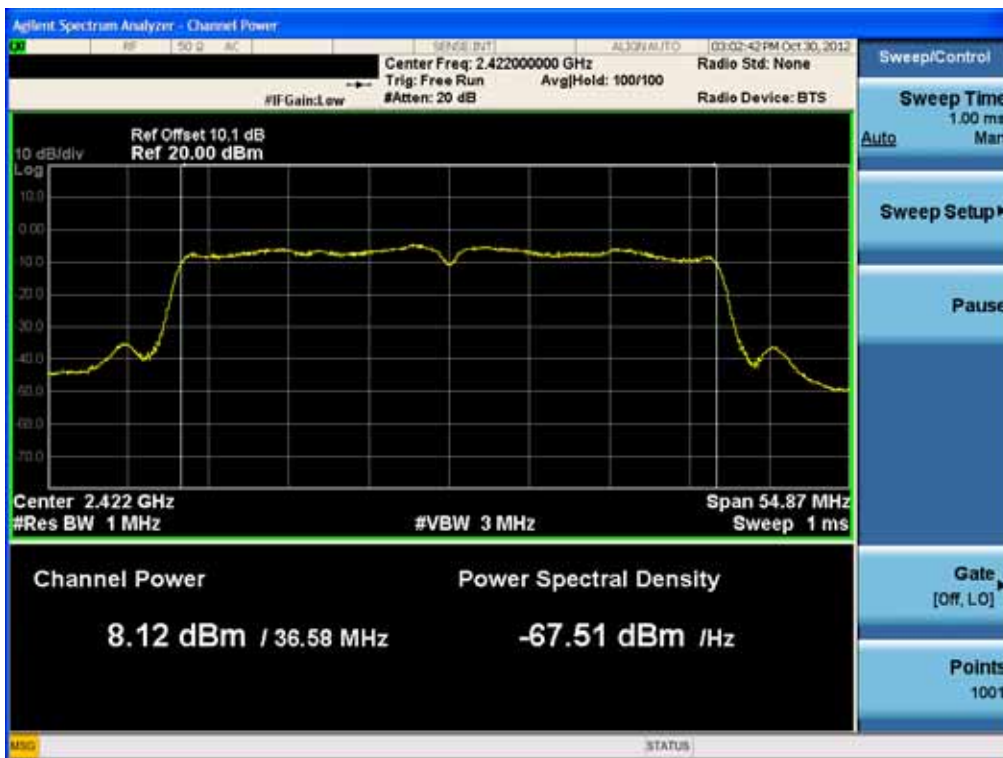

Conducted Output Power (802.11n-CH 3) 108 Mbps

FCC PT.15.247 TEST REPORT	FCC CERTIFICATION REPORT		www.hct.co.kr
Test Report No. HCTR1210FR30-1	Date of Issue: November 01, 2012	EUT Type: Cellular/PCS GSM/GPRS and Cellular WCDMA/HSDPA/HSUPA Wireless Router with WLAN	FCC ID: ZNFL03E