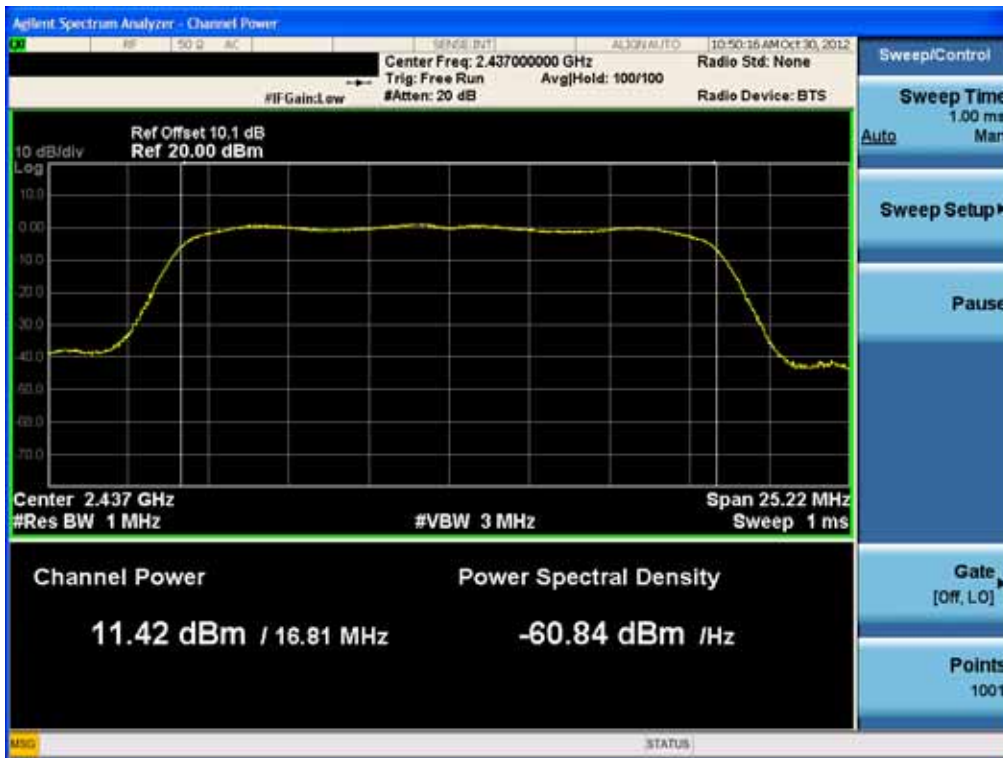

Conducted Output Power (802.11g-CH 1) 24Mbps

Conducted Output Power (802.11g-CH 1) 36Mbps

FCC PT.15.247 TEST REPORT	FCC CERTIFICATION REPORT		www.hct.co.kr
Test Report No. HCTR1210FR30-1	Date of Issue: November 01, 2012	EUT Type: Cellular/PCS GSM/GPRS and Cellular WCDMA/HSDPA/HSUPA Wireless Router with WLAN	FCC ID: ZNFL03E

Conducted Output Power (802.11g-CH 1) 48Mbps

Conducted Output Power (802.11g-CH 1) 54Mbps

FCC PT.15.247 TEST REPORT	FCC CERTIFICATION REPORT		www.hct.co.kr
Test Report No. HCTR1210FR30-1	Date of Issue: November 01, 2012	EUT Type: Cellular/PCS GSM/GPRS and Cellular WCDMA/HSDPA/HSUPA Wireless Router with WLAN	FCC ID: ZNFL03E

Conducted Output Power (802.11g-CH 6) 6Mbps

Conducted Output Power (802.11g-CH 6) 9Mbps

FCC PT.15.247 TEST REPORT	FCC CERTIFICATION REPORT		www.hct.co.kr
Test Report No. HCTR1210FR30-1	Date of Issue: November 01, 2012	EUT Type: Cellular/PCS GSM/GPRS and Cellular WCDMA/HSDPA/HSUPA Wireless Router with WLAN	FCC ID: ZNFL03E