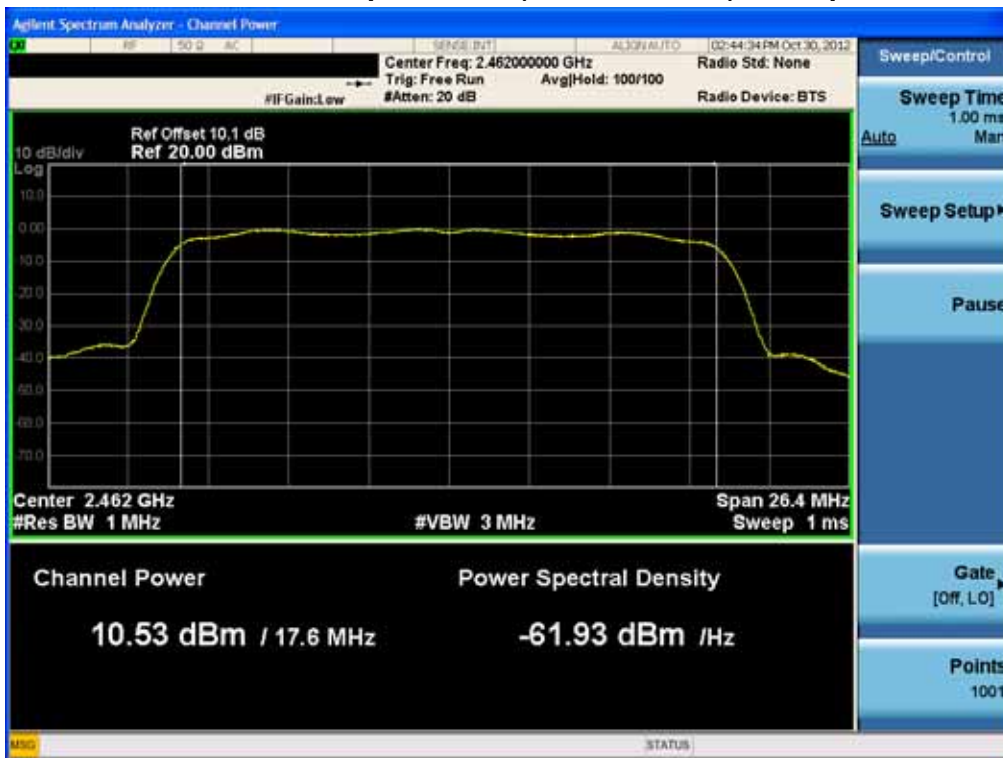

Conducted Output Power (802.11n-CH 11) 6.5Mbps