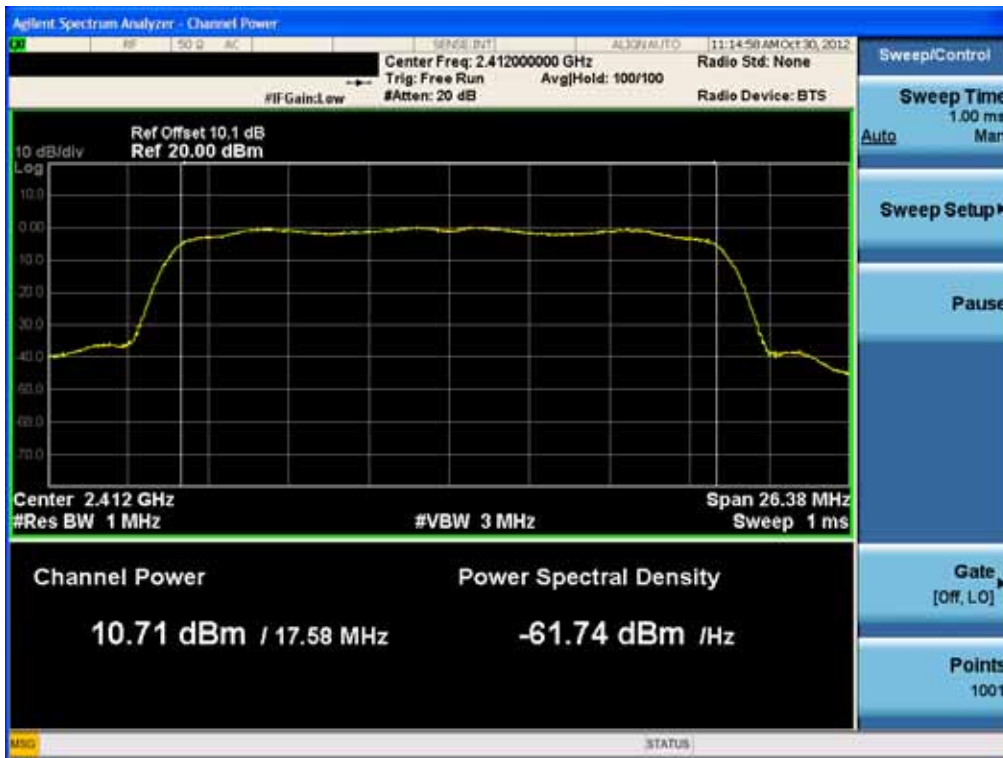

Conducted Output Power (802.11g-CH 11) 48Mbps

Conducted Output Power (802.11g-CH 11) 54Mbps

FCC PT.15.247 TEST REPORT	FCC CERTIFICATION REPORT		www.hct.co.kr
Test Report No. HCTR1210FR30-1	Date of Issue: November 01, 2012	EUT Type: Cellular/PCS GSM/GPRS and Cellular WCDMA/HSDPA/HSUPA Wireless Router with WLAN	FCC ID: ZNFL03E

RESULT PLOTS_Ant.0_ 20 MHz BW

Conducted Output Power (802.11n-CH 1) 6.5Mbps

Conducted Output Power (802.11n-CH 1) 13Mbps

FCC PT.15.247 TEST REPORT	FCC CERTIFICATION REPORT		www.hct.co.kr
Test Report No. HCTR1210FR30-1	Date of Issue: November 01, 2012	EUT Type: Cellular/PCS GSM/GPRS and Cellular WCDMA/HSDPA/HSUPA Wireless Router with WLAN	FCC ID: ZNFL03E

Conducted Output Power (802.11n-CH 1) 19.5Mbps

Conducted Output Power (802.11n-CH 1) 26Mbps

FCC PT.15.247 TEST REPORT	FCC CERTIFICATION REPORT		www.hct.co.kr
Test Report No. HCTR1210FR30-1	Date of Issue: November 01, 2012	EUT Type: Cellular/PCS GSM/GPRS and Cellular WCDMA/HSDPA/HSUPA Wireless Router with WLAN	FCC ID: ZNFL03E