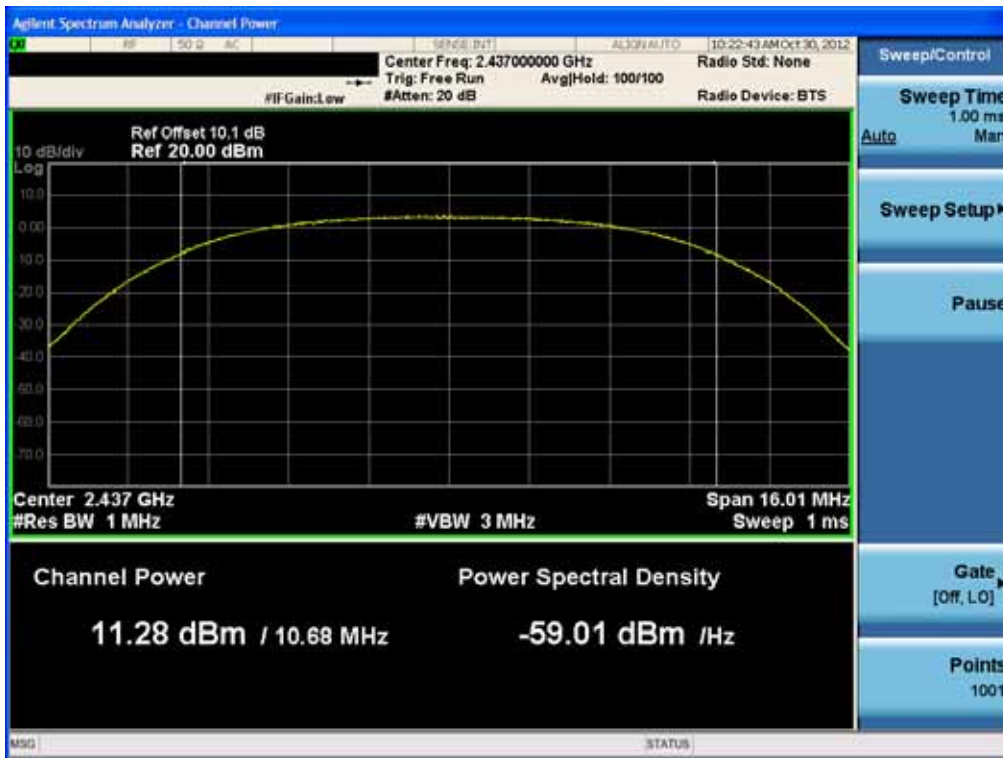

Conducted Output Power (802.11n-CH 9) 121.5 Mbps

Conducted Output Power (802.11n-CH 9) 135 Mbps

FCC PT.15.247 TEST REPORT	FCC CERTIFICATION REPORT		www.hct.co.kr
Test Report No. HCTR1210FR30-1	Date of Issue: November 01, 2012	EUT Type: Cellular/PCS GSM/GPRS and Cellular WCDMA/HSDPA/HSUPA Wireless Router with WLAN	FCC ID: ZNFL03E

Conducted Output Power (802.11b-CH 1) 5.5Mbps

Conducted Output Power (802.11b-CH 1) 11Mbps

FCC PT.15.247 TEST REPORT	FCC CERTIFICATION REPORT		www.hct.co.kr
Test Report No. HCTR1210FR30-1	Date of Issue: November 01, 2012	EUT Type: Cellular/PCS GSM/GPRS and Cellular WCDMA/HSDPA/HSUPA Wireless Router with WLAN	FCC ID: ZNFL03E

Conducted Output Power (802.11b-CH 6) 1Mbps

Conducted Output Power (802.11b-CH 6) 2Mbps

FCC PT.15.247 TEST REPORT	FCC CERTIFICATION REPORT		www.hct.co.kr
Test Report No. HCTR1210FR30-1	Date of Issue: November 01, 2012	EUT Type: Cellular/PCS GSM/GPRS and Cellular WCDMA/HSDPA/HSUPA Wireless Router with WLAN	FCC ID: ZNFL03E

Conducted Output Power (802.11b-CH 6) 5.5Mbps

Conducted Output Power (802.11b-CH 6) 11Mbps

FCC PT.15.247 TEST REPORT	FCC CERTIFICATION REPORT		www.hct.co.kr
Test Report No. HCTR1210FR30-1	Date of Issue: November 01, 2012	EUT Type: Cellular/PCS GSM/GPRS and Cellular WCDMA/HSDPA/HSUPA Wireless Router with WLAN	FCC ID: ZNFL03E