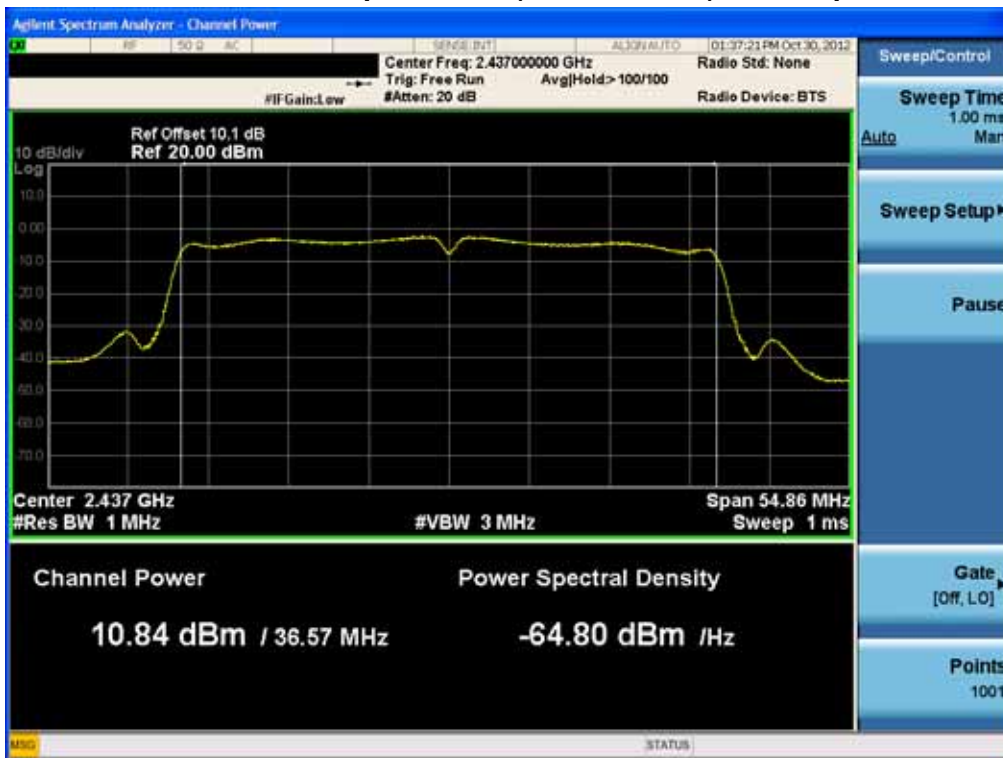

Conducted Output Power (802.11b-CH 11) 1Mbps

Conducted Output Power (802.11b-CH 11) 2Mbps

FCC PT.15.247 TEST REPORT	FCC CERTIFICATION REPORT		www.hct.co.kr
Test Report No. HCTR1210FR30-1	Date of Issue: November 01, 2012	EUT Type: Cellular/PCS GSM/GPRS and Cellular WCDMA/HSDPA/HSUPA Wireless Router with WLAN	FCC ID: ZNFL03E

Conducted Output Power (802.11n-CH 3) 121.5 Mbps

Conducted Output Power (802.11n-CH 3) 135 Mbps

FCC PT.15.247 TEST REPORT	FCC CERTIFICATION REPORT		www.hct.co.kr
Test Report No. HCTR1210FR30-1	Date of Issue: November 01, 2012	EUT Type: Cellular/PCS GSM/GPRS and Cellular WCDMA/HSDPA/HSUPA Wireless Router with WLAN	FCC ID: ZNFL03E

Conducted Output Power (802.11n-CH 6) 13.5 Mbps

Conducted Output Power (802.11n-CH 6) 27 Mbps

FCC PT.15.247 TEST REPORT	FCC CERTIFICATION REPORT		www.hct.co.kr
Test Report No. HCTR1210FR30-1	Date of Issue: November 01, 2012	EUT Type: Cellular/PCS GSM/GPRS and Cellular WCDMA/HSDPA/HSUPA Wireless Router with WLAN	FCC ID: ZNFL03E