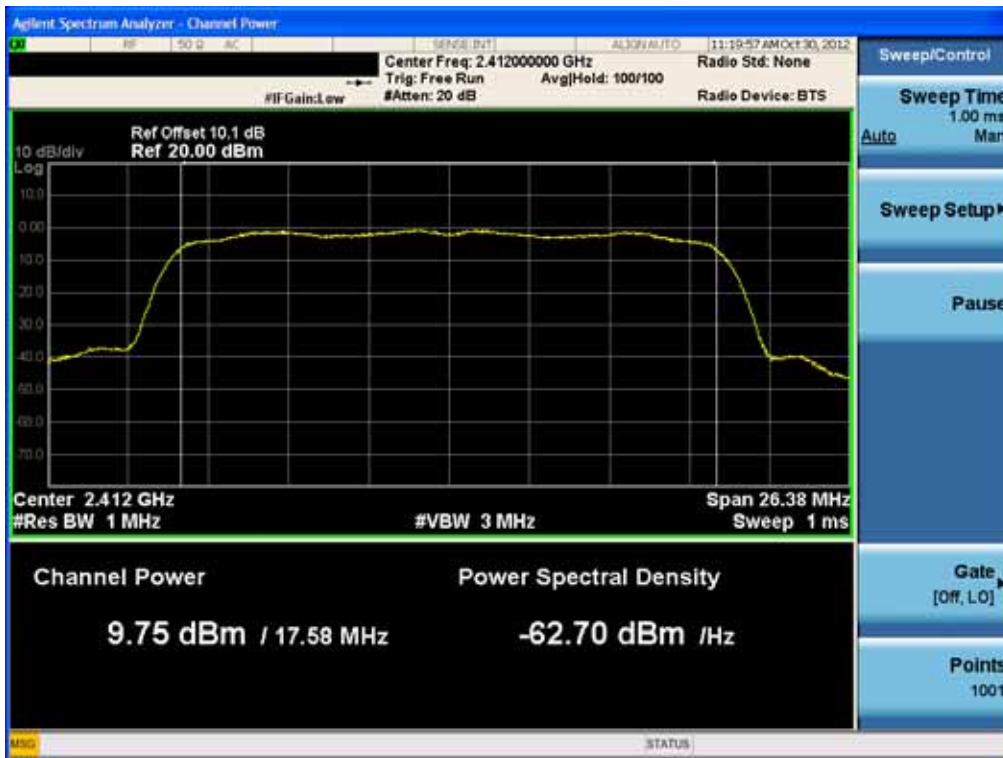

Conducted Output Power (802.11n-CH 1) 39Mbps

Conducted Output Power (802.11n-CH 1) 52Mbps

FCC PT.15.247 TEST REPORT	FCC CERTIFICATION REPORT		www.hct.co.kr
Test Report No. HCTR1210FR30-1	Date of Issue: November 01, 2012	EUT Type: Cellular/PCS GSM/GPRS and Cellular WCDMA/HSDPA/HSUPA Wireless Router with WLAN	FCC ID: ZNFL03E

Conducted Output Power (802.11n-CH 1) 58.5Mbps

Conducted Output Power (802.11n-CH 1) 65Mbps

FCC PT.15.247 TEST REPORT	FCC CERTIFICATION REPORT		www.hct.co.kr
Test Report No. HCTR1210FR30-1	Date of Issue: November 01, 2012	EUT Type: Cellular/PCS GSM/GPRS and Cellular WCDMA/HSDPA/HSUPA Wireless Router with WLAN	FCC ID: ZNFL03E