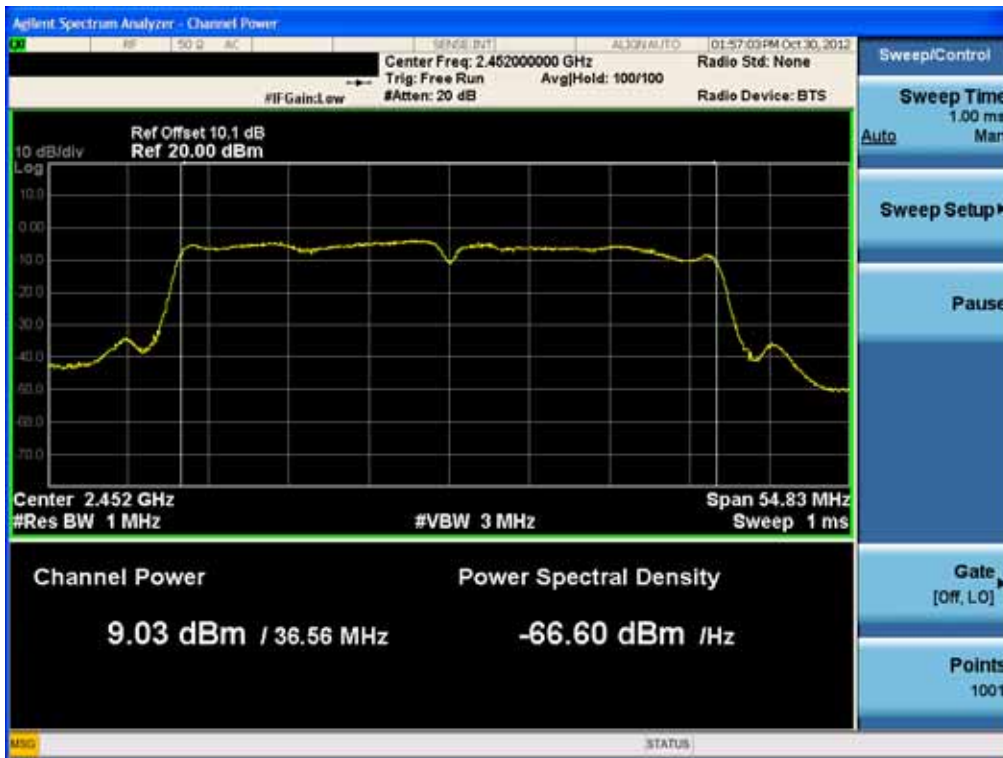

Conducted Output Power (802.11n-CH 9) 121.5 Mbps