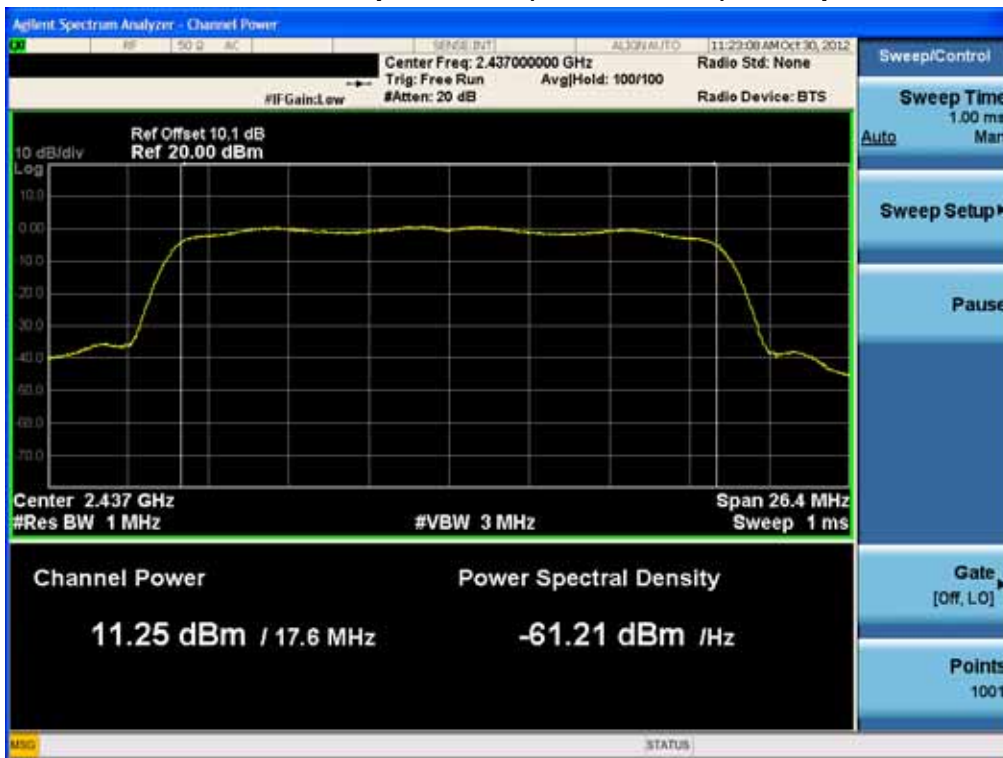

Average

RESULT PLOTS_Ant.0

Conducted Output Power (802.11b-CH 1) 1Mbps

Conducted Output Power (802.11b-CH 1) 2Mbps

FCC PT.15.247 TEST REPORT	FCC CERTIFICATION REPORT		www.hct.co.kr
Test Report No. HCTR1210FR30-1	Date of Issue: November 01, 2012	EUT Type: Cellular/PCS GSM/GPRS and Cellular WCDMA/HSDPA/HSUPA Wireless Router with WLAN	FCC ID: ZNFL03E

Conducted Output Power (802.11n-CH 1) 58.5Mbps

Conducted Output Power (802.11n-CH 1) 65Mbps

FCC PT.15.247 TEST REPORT	FCC CERTIFICATION REPORT		www.hct.co.kr
Test Report No. HCTR1210FR30-1	Date of Issue: November 01, 2012	EUT Type: Cellular/PCS GSM/GPRS and Cellular WCDMA/HSDPA/HSUPA Wireless Router with WLAN	FCC ID: ZNFL03E

Conducted Output Power (802.11n-CH 6) 6.5Mbps

Conducted Output Power (802.11n-CH 6) 13Mbps

FCC PT.15.247 TEST REPORT	FCC CERTIFICATION REPORT		www.hct.co.kr
Test Report No. HCTR1210FR30-1	Date of Issue: November 01, 2012	EUT Type: Cellular/PCS GSM/GPRS and Cellular WCDMA/HSDPA/HSUPA Wireless Router with WLAN	FCC ID: ZNFL03E