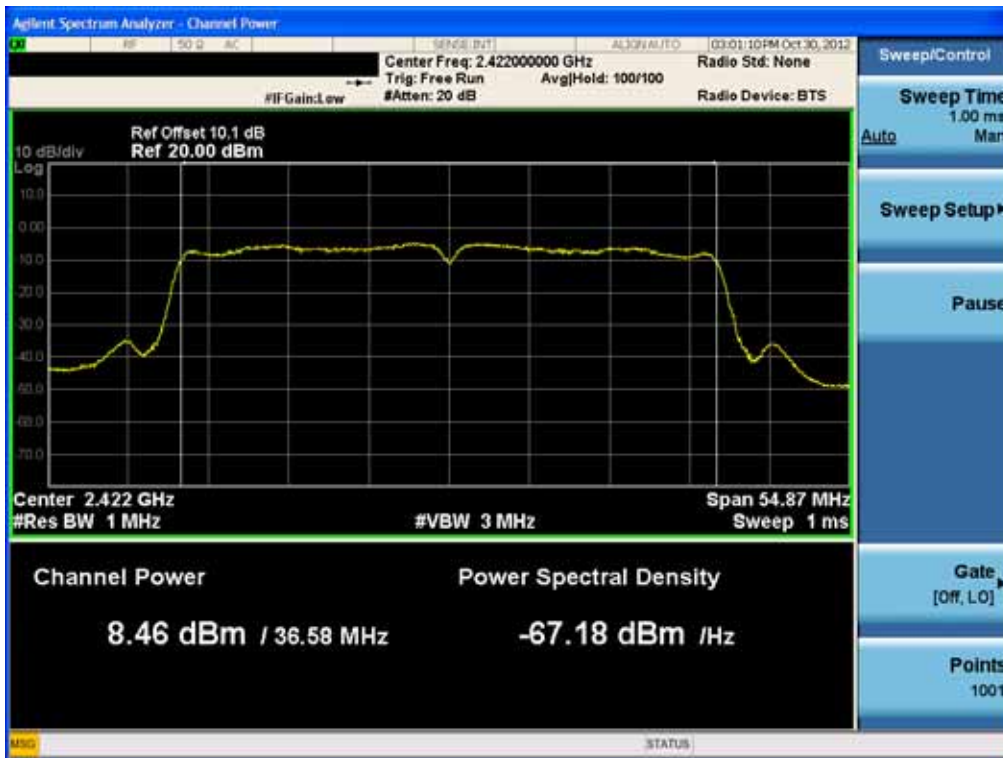

Conducted Output Power (802.11n-CH 3) 81 Mbps