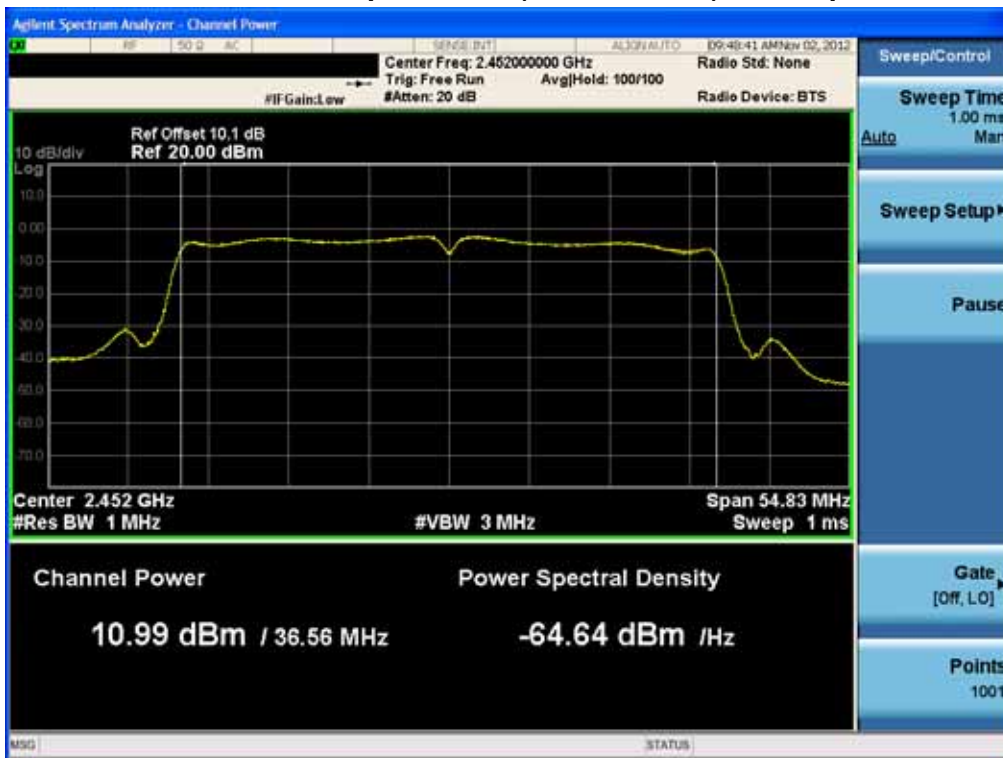

Conducted Output Power (802.11n-CH 6) 121.5 Mbps

Conducted Output Power (802.11n-CH 6) 135 Mbps

FCC PT.15.247 TEST REPORT	FCC CERTIFICATION REPORT		www.hct.co.kr
Test Report No. HCTR1210FR30-1	Date of Issue: November 01, 2012	EUT Type: Cellular/PCS GSM/GPRS and Cellular WCDMA/HSDPA/HSUPA Wireless Router with WLAN	FCC ID: ZNFL03E

Conducted Output Power (802.11n-CH 9) 13.5Mbps

Conducted Output Power (802.11n-CH 9) 27 Mbps

FCC PT.15.247 TEST REPORT	FCC CERTIFICATION REPORT		www.hct.co.kr
Test Report No. HCTR1210FR30-1	Date of Issue: November 01, 2012	EUT Type: Cellular/PCS GSM/GPRS and Cellular WCDMA/HSDPA/HSUPA Wireless Router with WLAN	FCC ID: ZNFLO3E