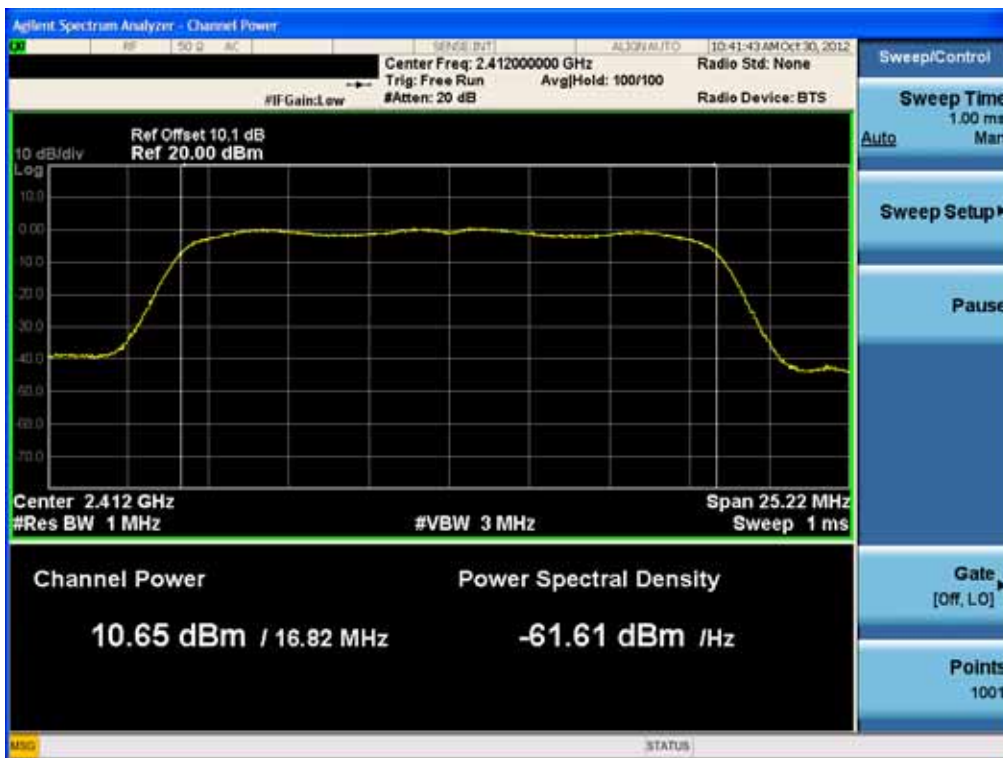

Conducted Output Power (802.11b-CH 11) 5.5Mbps

Conducted Output Power (802.11b-CH 11) 11Mbps

FCC PT.15.247 TEST REPORT	FCC CERTIFICATION REPORT		www.hct.co.kr
Test Report No. HCTR1210FR30-1	Date of Issue: November 01, 2012	EUT Type: Cellular/PCS GSM/GPRS and Cellular WCDMA/HSDPA/HSUPA Wireless Router with WLAN	FCC ID: ZNFL03E

RESULT PLOTS_Ant.0

Conducted Output Power (802.11g-CH 1) 6Mbps

Conducted Output Power (802.11g-CH 1) 9Mbps

FCC PT.15.247 TEST REPORT	FCC CERTIFICATION REPORT		www.hct.co.kr
Test Report No. HCTR1210FR30-1	Date of Issue: November 01, 2012	EUT Type: Cellular/PCS GSM/GPRS and Cellular WCDMA/HSDPA/HSUPA Wireless Router with WLAN	FCC ID: ZNFL03E

Conducted Output Power (802.11g-CH 1) 12Mbps

Conducted Output Power (802.11g-CH 1) 18Mbps

FCC PT.15.247 TEST REPORT	FCC CERTIFICATION REPORT		www.hct.co.kr
Test Report No. HCTR1210FR30-1	Date of Issue: November 01, 2012	EUT Type: Cellular/PCS GSM/GPRS and Cellular WCDMA/HSDPA/HSUPA Wireless Router with WLAN	FCC ID: ZNFL03E

Conducted Output Power (802.11g-CH 1) 24Mbps

Conducted Output Power (802.11g-CH 1) 36Mbps

FCC PT.15.247 TEST REPORT	FCC CERTIFICATION REPORT		www.hct.co.kr
Test Report No. HCTR1210FR30-1	Date of Issue: November 01, 2012	EUT Type: Cellular/PCS GSM/GPRS and Cellular WCDMA/HSDPA/HSUPA Wireless Router with WLAN	FCC ID: ZNFL03E