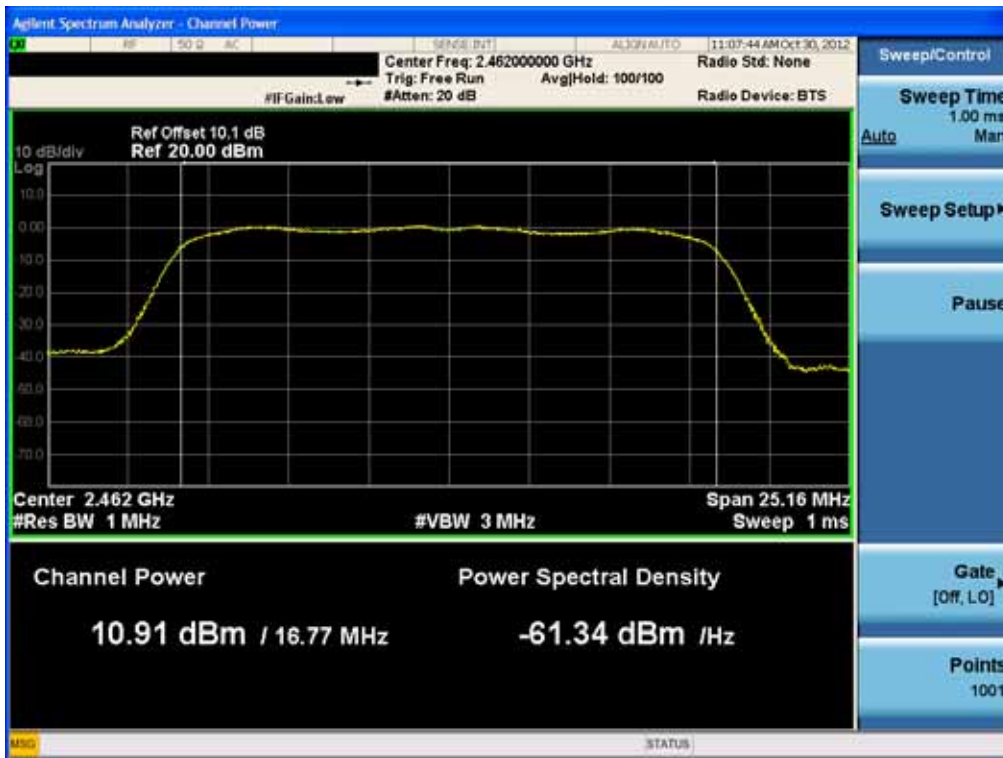

Conducted Output Power (802.11g-CH 11) 12Mbps

Conducted Output Power (802.11g-CH 11) 18Mbps

FCC PT.15.247 TEST REPORT	FCC CERTIFICATION REPORT		www.hct.co.kr
Test Report No. HCTR1210FR30-1	Date of Issue: November 01, 2012	EUT Type: Cellular/PCS GSM/GPRS and Cellular WCDMA/HSDPA/HSUPA Wireless Router with WLAN	FCC ID: ZNFL03E

Conducted Output Power (802.11g-CH 11) 24Mbps

Conducted Output Power (802.11g-CH 11) 36Mbps

FCC PT.15.247 TEST REPORT	FCC CERTIFICATION REPORT		www.hct.co.kr
Test Report No. HCTR1210FR30-1	Date of Issue: November 01, 2012	EUT Type: Cellular/PCS GSM/GPRS and Cellular WCDMA/HSDPA/HSUPA Wireless Router with WLAN	FCC ID: ZNFL03E