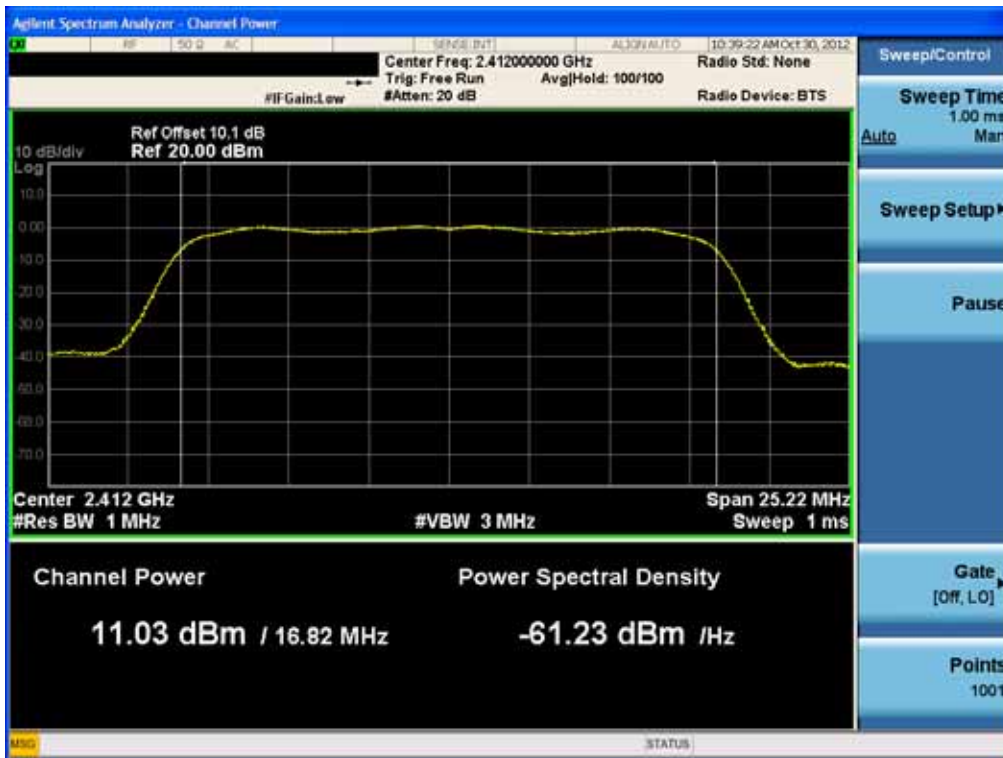

Conducted Output Power (802.11b-CH 11) 1Mbps

Conducted Output Power (802.11b-CH 11) 2Mbps

FCC PT.15.247 TEST REPORT	FCC CERTIFICATION REPORT		www.hct.co.kr
Test Report No. HCTR1210FR30-1	Date of Issue: November 01, 2012	EUT Type: Cellular/PCS GSM/GPRS and Cellular WCDMA/HSDPA/HSUPA Wireless Router with WLAN	FCC ID: ZNFL03E

Conducted Output Power (802.11b-CH 11) 5.5Mbps

Conducted Output Power (802.11b-CH 11) 11Mbps

FCC PT.15.247 TEST REPORT	FCC CERTIFICATION REPORT		www.hct.co.kr
Test Report No. HCTR1210FR30-1	Date of Issue: November 01, 2012	EUT Type: Cellular/PCS GSM/GPRS and Cellular WCDMA/HSDPA/HSUPA Wireless Router with WLAN	FCC ID: ZNFL03E

RESULT PLOTS_Ant.0

Conducted Output Power (802.11g-CH 1) 6Mbps

Conducted Output Power (802.11g-CH 1) 9Mbps

FCC PT.15.247 TEST REPORT	FCC CERTIFICATION REPORT		www.hct.co.kr
Test Report No. HCTR1210FR30-1	Date of Issue: November 01, 2012	EUT Type: Cellular/PCS GSM/GPRS and Cellular WCDMA/HSDPA/HSUPA Wireless Router with WLAN	FCC ID: ZNFL03E

Conducted Output Power (802.11g-CH 1) 12Mbps

Conducted Output Power (802.11g-CH 1) 18Mbps

FCC PT.15.247 TEST REPORT	FCC CERTIFICATION REPORT		www.hct.co.kr
Test Report No. HCTR1210FR30-1	Date of Issue: November 01, 2012	EUT Type: Cellular/PCS GSM/GPRS and Cellular WCDMA/HSDPA/HSUPA Wireless Router with WLAN	FCC ID: ZNFL03E