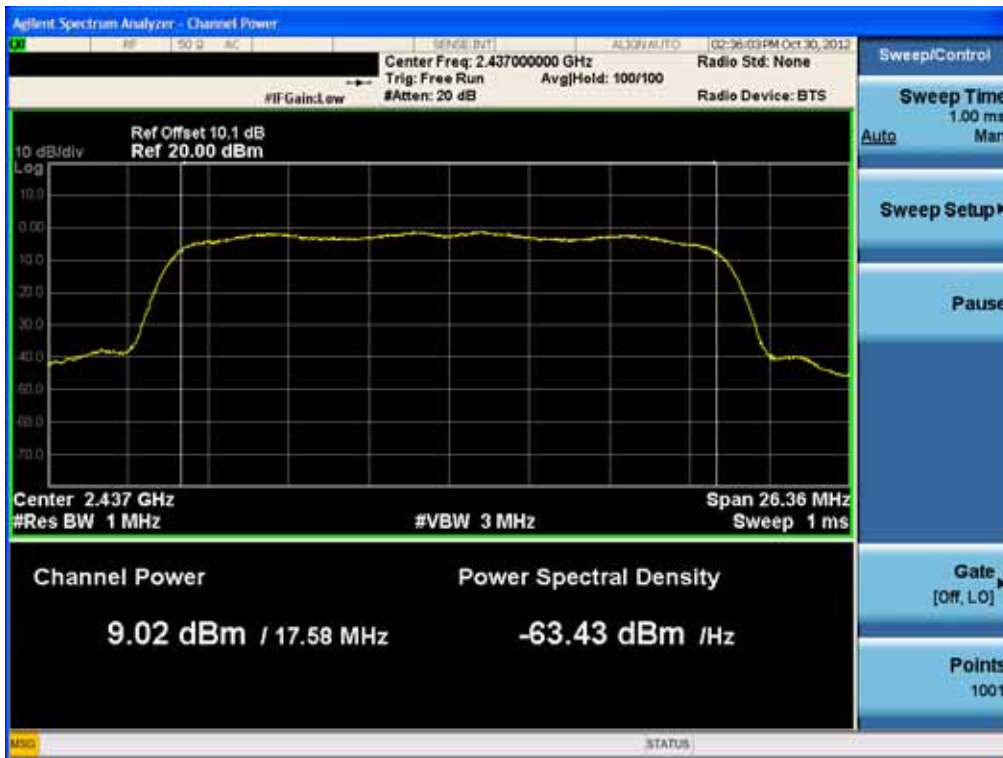

Conducted Output Power (802.11n-CH 6) 58.5Mbps