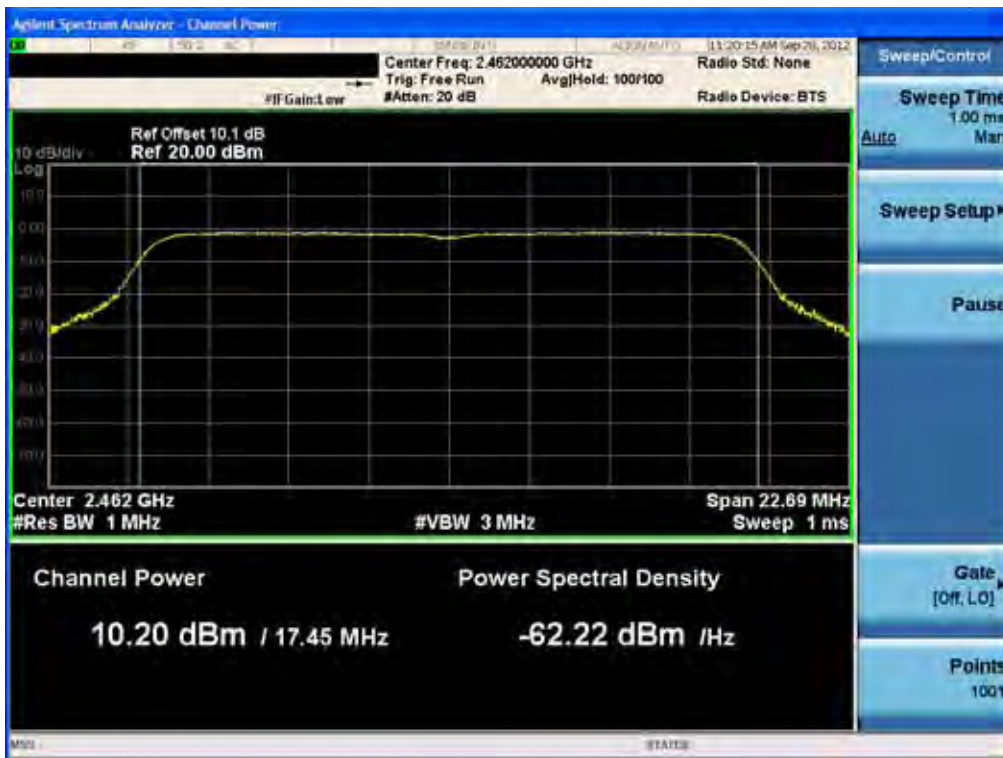

Conducted Output Power (802.11g-CH 11) 9Mbps

FCC PT.15.247 TEST REPORT	FCC CERTIFICATION REPORT		www.hct.co.kr
Test Report No. HCTR1210R19-1	Date of Issue: October 23, 2012	EUT Type: Cellular/PCS GSM/GPRS and Cellular WCDMA/HSDPA/HSUPA Phone with Bluetooth, WLAN and NFC(Felica)	FCC ID: ZNFL02E