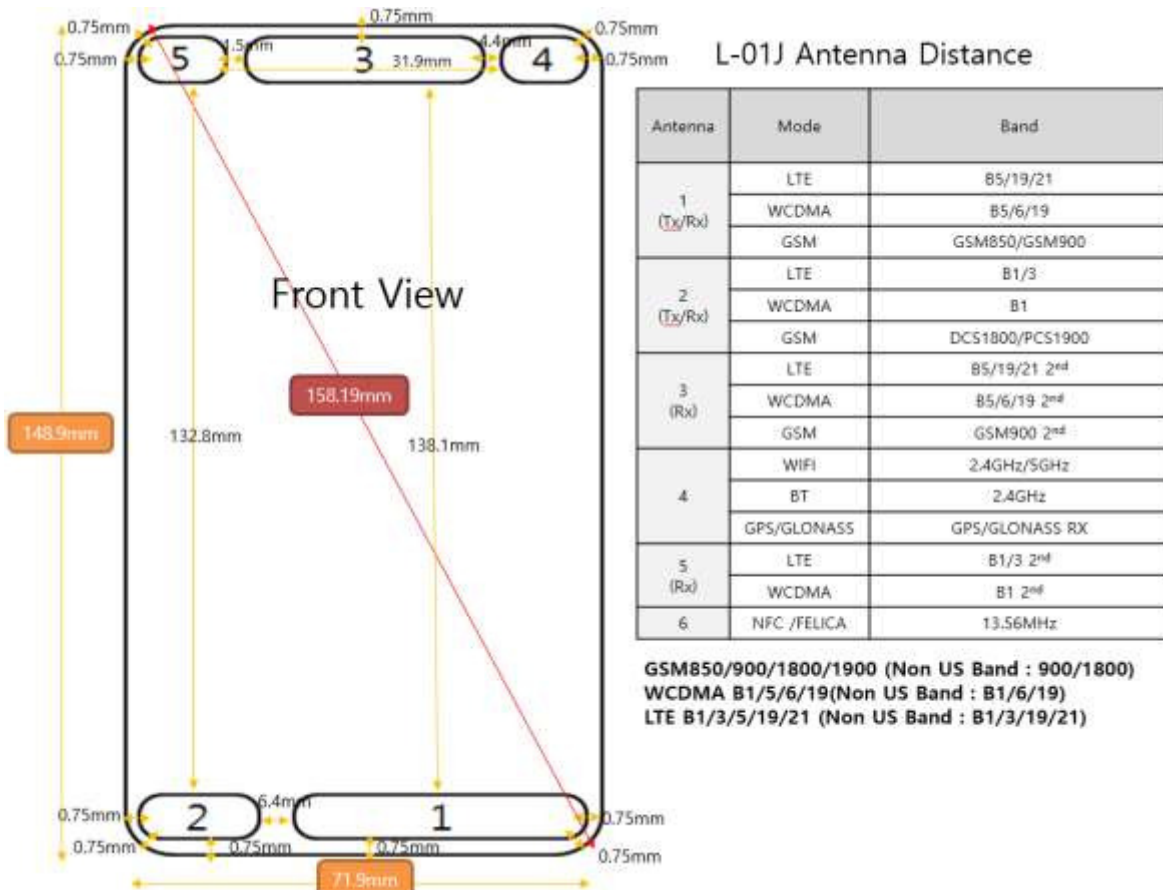

Antenna and Device Information

SAR Test Setup Photographs

■ **Test Setup Photo (Left All)**

■ Test Setup Photo (Left Touch/Tilt)

■ **Test Setup Photo (Right All)**

■ Test Setup Photo (Right Touch/Tilt)

■ **Test Setup Photo (Body All)**

■ **Test Setup Photo (Rear)**

[Distance of 1.0 cm from the EUT]

■ **Test Setup Photo (Front)**

[Distance of **1.0 cm** from the EUT]

■ **Test Setup Photo (Left)**

[Distance of 1.0 cm from the EUT]

■ **Test Setup Photo (Right)**

[Distance of 1.0 cm from the EUT]

■ **Test Setup Photo(Top)**

[Distance of 1.0 cm from the EUT]

■ **Test Setup Photo(Bottom)**

[Distance of 1.0 cm from the EUT]