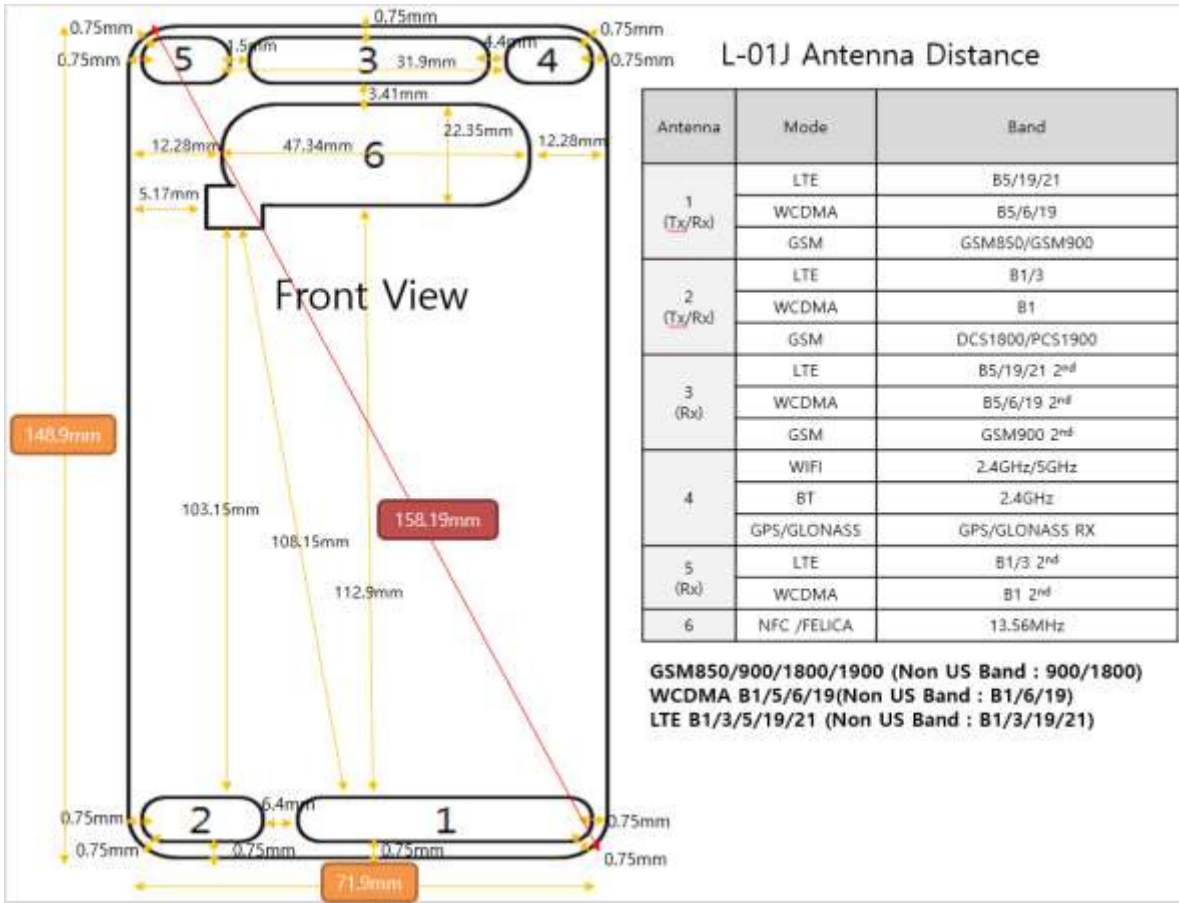

Antenna and Device Information

SAR Test Setup Photographs

■ **Test Setup Photo (Left All)**

■ Test Setup Photo (Left Touch/Tilt)

■ **Test Setup Photo (Right All)**

■ Test Setup Photo (Right Touch/Tilt)

■ **Test Setup Photo (Body All)**

■ **Test Setup Photo (Rear)**

[Distance of 1.0 cm from the EUT]

■ **Test Setup Photo (Front)**

[Distance of **1.0 cm** from the EUT]

■ **Test Setup Photo (Left)**

[Distance of 1.0 cm from the EUT]

■ **Test Setup Photo (Right)**

[Distance of 1.0 cm from the EUT]

■ **Test Setup Photo(Top)**

[Distance of 1.0 cm from the EUT]

■ **Test Setup Photo(Bottom)**

[Distance of 1.0 cm from the EUT]