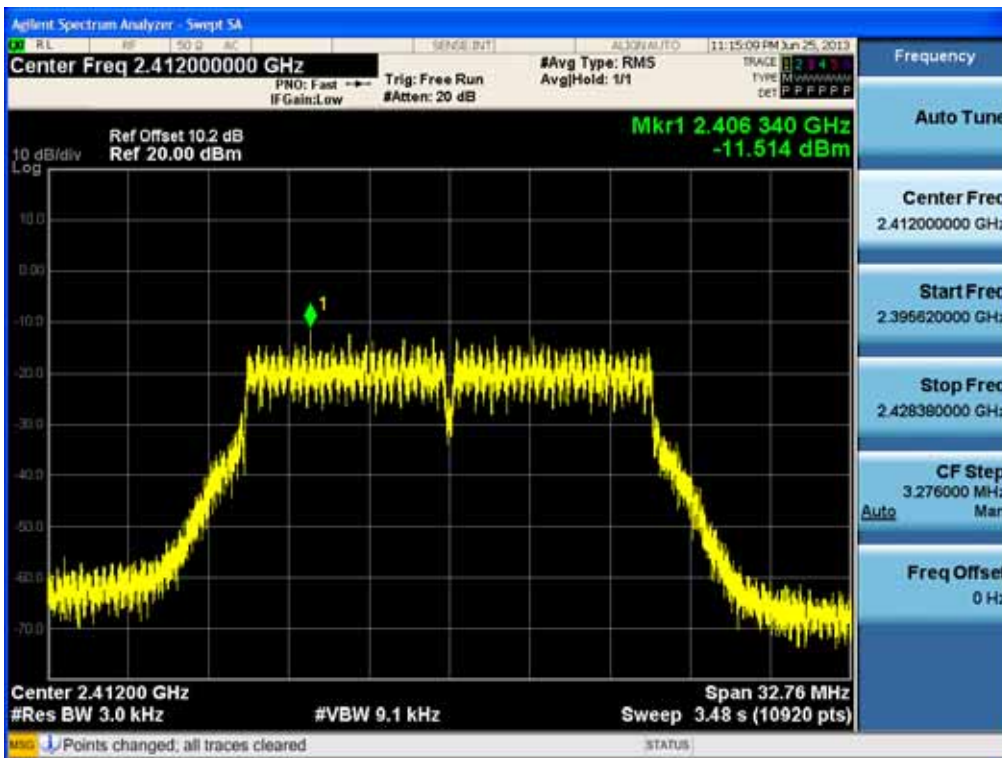

Power Spectral Density (802.11g-CH 1)

FCC PT.15.247 TEST REPORT	FCC CERTIFICATION REPORT		www.hct.co.kr
Test Report No. HCTR1306FR24-2	Date of Issue: July 31, 2013	EUT Type: Cellular/PCS GSM/GPRS/WCDMA/HSDPA/HSUPA Phone with Bluetooth, WLAN and NFC(Felica)	FCC ID: ZNFL01F