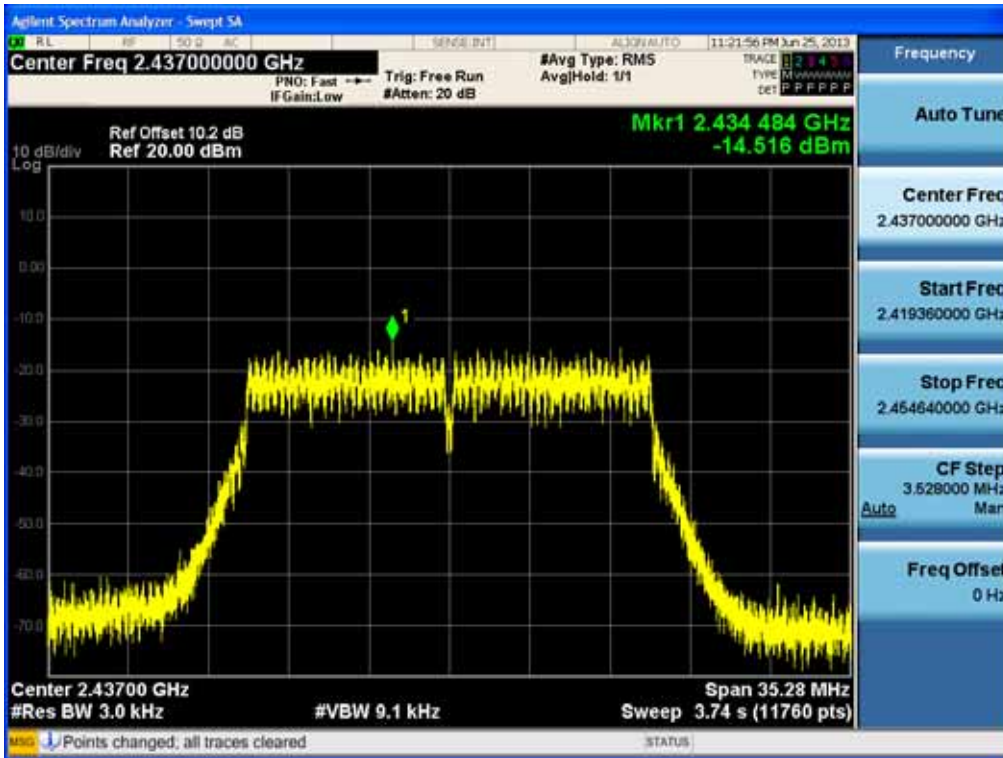

Power Spectral Density (802.11ac-CH 6)