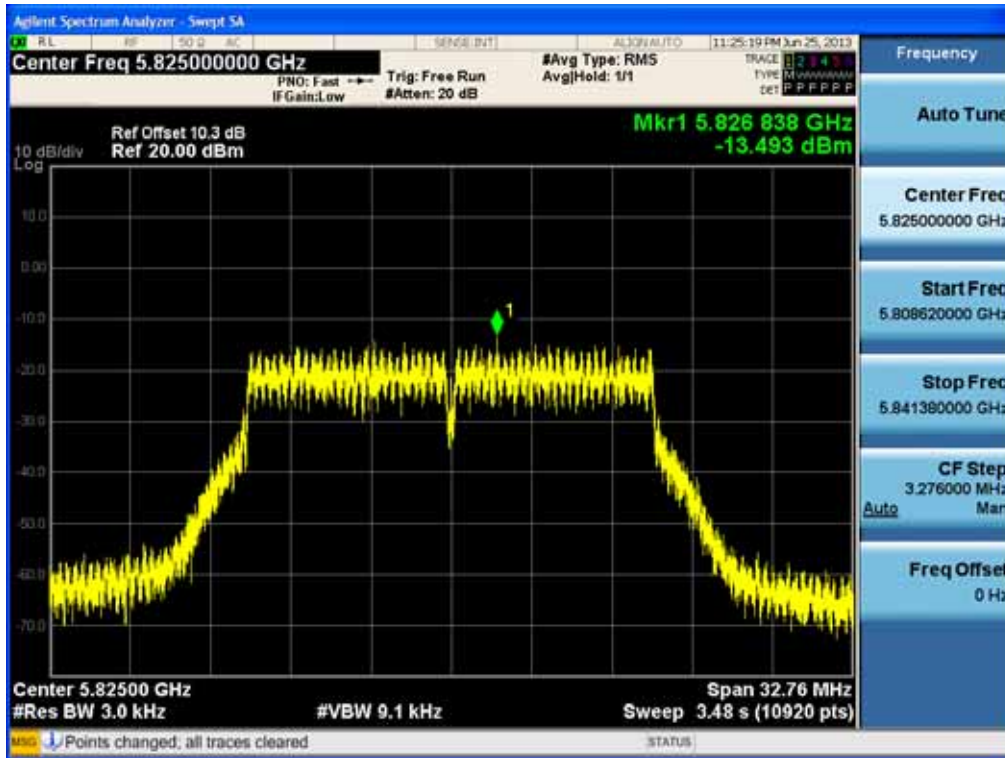

Power Spectral Density (802.11a-CH 165)

FCC PT.15.247 TEST REPORT	FCC CERTIFICATION REPORT		www.hct.co.kr
Test Report No. HCTR1306FR24-2	Date of Issue: July 31, 2013	EUT Type: Cellular/PCS GSM/GPRS/WCDMA/HSDPA/HSUPA Phone with Bluetooth, WLAN and NFC(Felica)	FCC ID: ZNFL01F