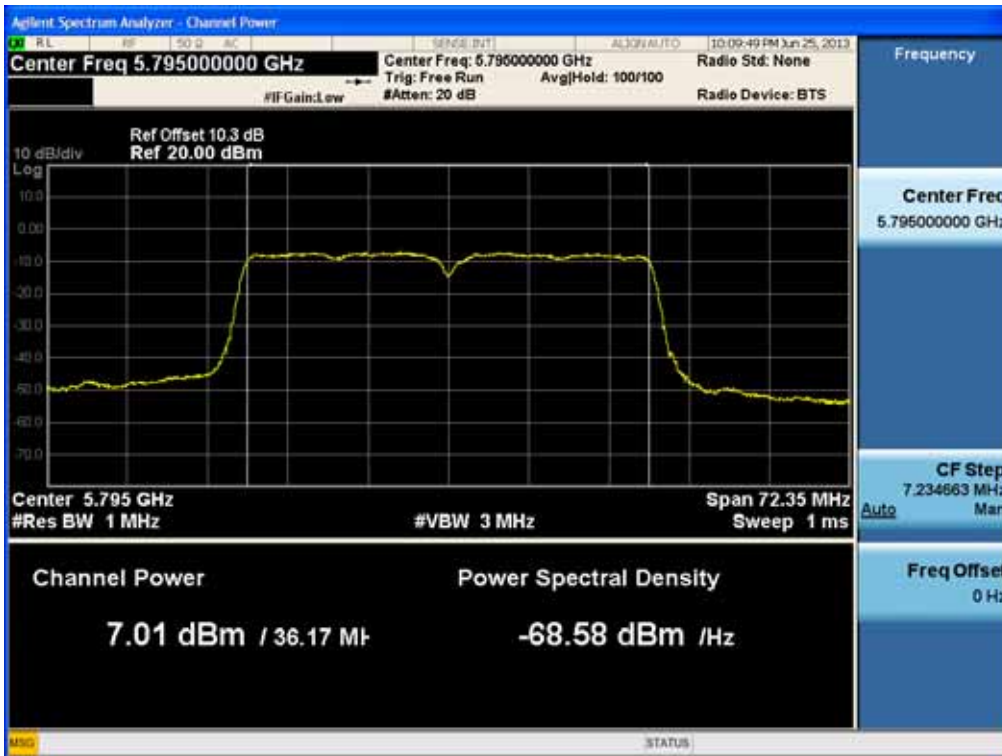

Conducted Output Power (802.11ac-CH 159) MCS7Mbps

FCC PT.15.247 TEST REPORT	FCC CERTIFICATION REPORT		www.hct.co.kr
Test Report No. HCTR1306FR24-2	Date of Issue: July 31, 2013	EUT Type: Cellular/PCS GSM/GPRS/WCDMA/HSDPA/HSUPA Phone with Bluetooth, WLAN and NFC(Felica)	FCC ID: ZNFL01F