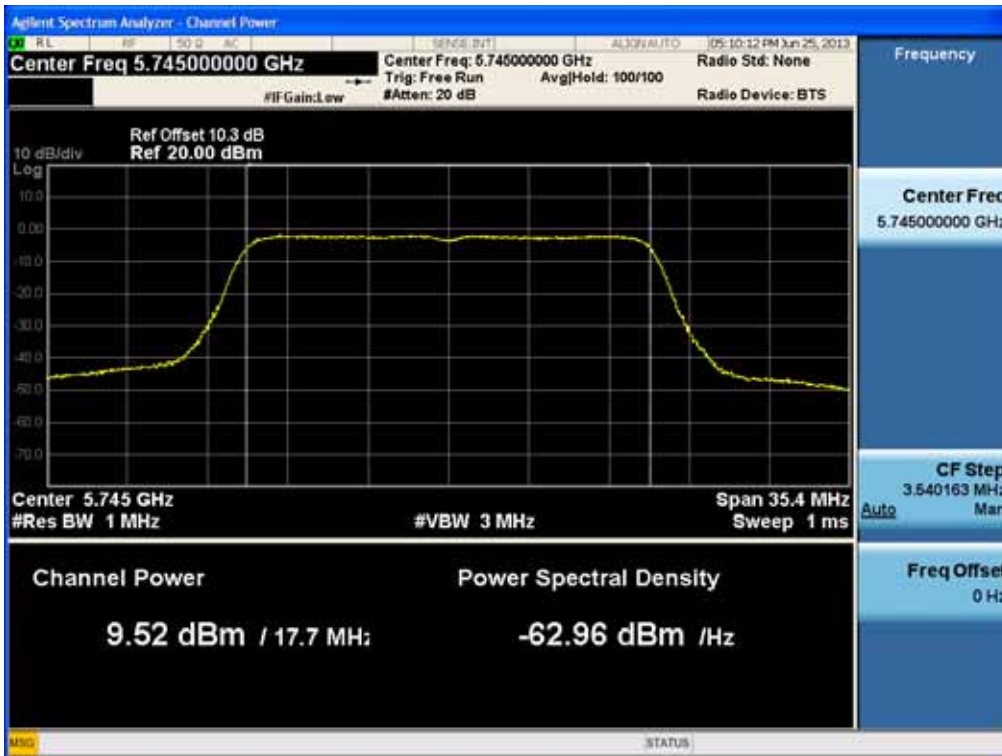

20 MHz BW

(5745 MHz ~5825 MHz)

Conducted Output Power (802.11ac-CH 149) MCS0Mbps

Conducted Output Power (802.11ac-CH 149) MCS1Mbps

FCC PT.15.247 TEST REPORT	FCC CERTIFICATION REPORT		www.hct.co.kr
Test Report No. HCTR1306FR24-2	Date of Issue: July 31, 2013	EUT Type: Cellular/PCS GSM/GPRS/WCDMA/HSDPA/HSUPA Phone with Bluetooth, WLAN and NFC(Felica)	FCC ID: ZNFL01F

Conducted Output Power (802.11ac-CH 149) MCS2Mbps

Conducted Output Power (802.11ac-CH 149) MCS3Mbps

FCC PT.15.247 TEST REPORT	FCC CERTIFICATION REPORT		www.hct.co.kr
Test Report No. HCTR1306FR24-2	Date of Issue: July 31, 2013	EUT Type: Cellular/PCS GSM/GPRS/WCDMA/HSDPA/HSUPA Phone with Bluetooth, WLAN and NFC(Felica)	FCC ID: ZNFL01F