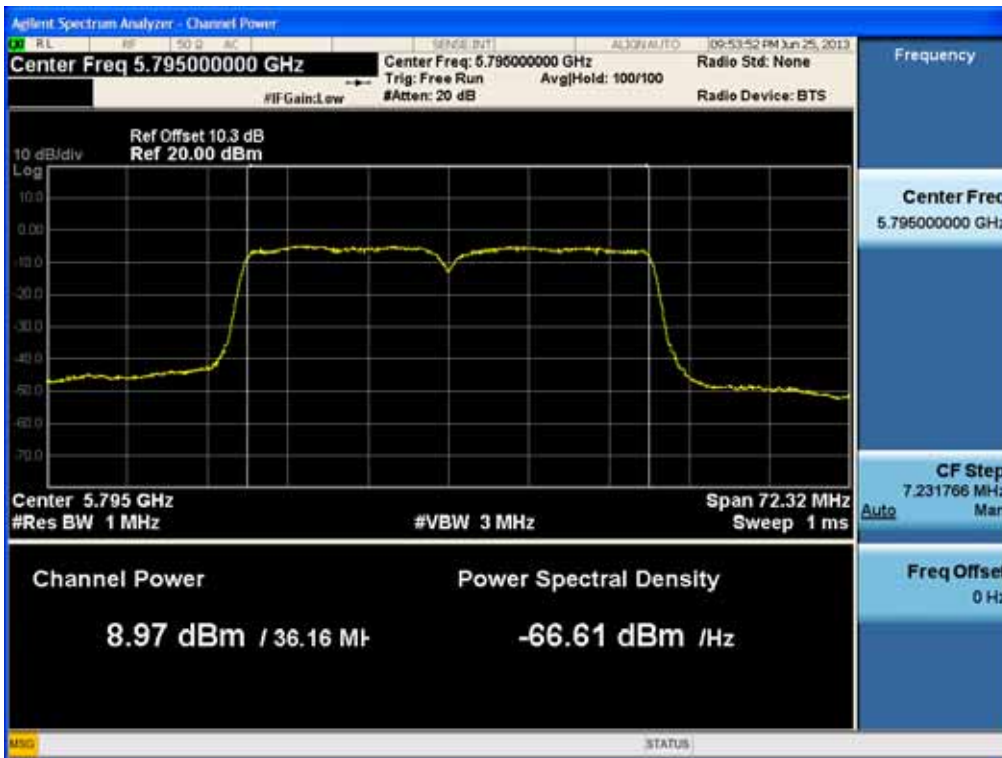

Conducted Output Power (802.11n-CH 159) 13.5 Mbps

Conducted Output Power (802.11n-CH 159) 27 Mbps

FCC PT.15.247 TEST REPORT	FCC CERTIFICATION REPORT		www.hct.co.kr
Test Report No. HCTR1306FR24-2	Date of Issue: July 31, 2013	EUT Type: Cellular/PCS GSM/GPRS/WCDMA/HSDPA/HSUPA Phone with Bluetooth, WLAN and NFC(Felica)	FCC ID: ZNFL01F

Conducted Output Power (802.11n-CH 159) 40.5 Mbps

Conducted Output Power (802.11n-CH 159) 54 Mbps

FCC PT.15.247 TEST REPORT	FCC CERTIFICATION REPORT		www.hct.co.kr
Test Report No. HCTR1306FR24-2	Date of Issue: July 31, 2013	EUT Type: Cellular/PCS GSM/GPRS/WCDMA/HSDPA/HSUPA Phone with Bluetooth, WLAN and NFC(Felica)	FCC ID: ZNFL01F

Conducted Output Power (802.11n-CH 159) 81 Mbps

Conducted Output Power (802.11n-CH 159) 108 Mbps

FCC PT.15.247 TEST REPORT	FCC CERTIFICATION REPORT		www.hct.co.kr
Test Report No. HCTR1306FR24-2	Date of Issue: July 31, 2013	EUT Type: Cellular/PCS GSM/GPRS/WCDMA/HSDPA/HSUPA Phone with Bluetooth, WLAN and NFC(Felica)	FCC ID: ZNFL01F