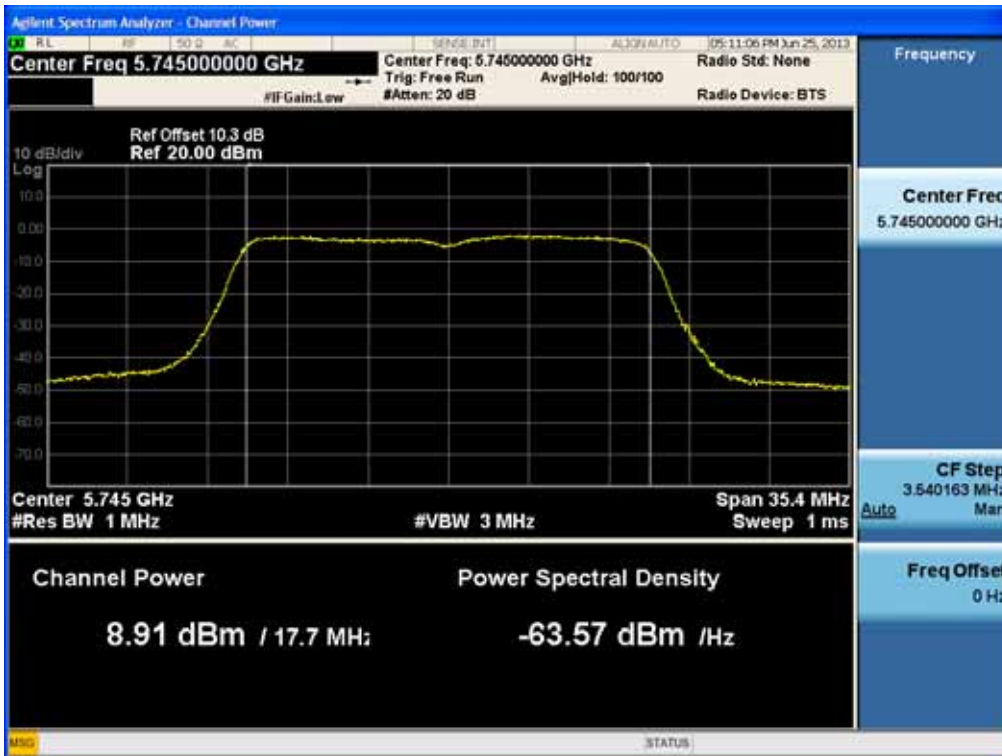

Conducted Output Power (802.11ac-CH 149) MCS2Mbps

Conducted Output Power (802.11ac-CH 149) MCS3Mbps

FCC PT.15.247 TEST REPORT	FCC CERTIFICATION REPORT		www.hct.co.kr
Test Report No. HCTR1306FR24-2	Date of Issue: July 31, 2013	EUT Type: Cellular/PCS GSM/GPRS/WCDMA/HSDPA/HSUPA Phone with Bluetooth, WLAN and NFC(Felica)	FCC ID: ZNFL01F

Conducted Output Power (802.11ac-CH 149) MCS4Mbps

Conducted Output Power (802.11ac-CH 149) MCS5Mbps

FCC PT.15.247 TEST REPORT	FCC CERTIFICATION REPORT		www.hct.co.kr
Test Report No. HCTR1306FR24-2	Date of Issue: July 31, 2013	EUT Type: Cellular/PCS GSM/GPRS/WCDMA/HSDPA/HSUPA Phone with Bluetooth, WLAN and NFC(Felica)	FCC ID: ZNFL01F