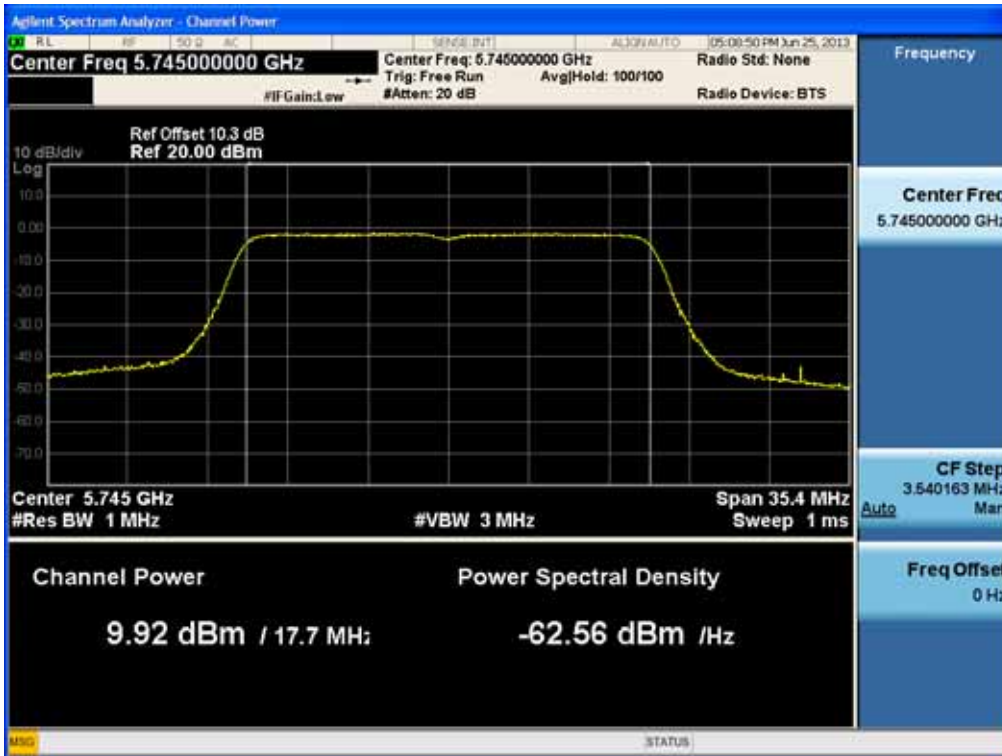

Conducted Output Power (802.11n-CH 159) 81 Mbps

Conducted Output Power (802.11n-CH 159) 108 Mbps

FCC PT.15.247 TEST REPORT	FCC CERTIFICATION REPORT		www.hct.co.kr
Test Report No. HCTR1306FR24-2	Date of Issue: July 31, 2013	EUT Type: Cellular/PCS GSM/GPRS/WCDMA/HSDPA/HSUPA Phone with Bluetooth, WLAN and NFC(Felica)	FCC ID: ZNFL01F

Conducted Output Power (802.11n-CH 159) 121.5 Mbps

Conducted Output Power (802.11n-CH 159) 135 Mbps

FCC PT.15.247 TEST REPORT	FCC CERTIFICATION REPORT		www.hct.co.kr
Test Report No. HCTR1306FR24-2	Date of Issue: July 31, 2013	EUT Type: Cellular/PCS GSM/GPRS/WCDMA/HSDPA/HSUPA Phone with Bluetooth, WLAN and NFC(Felica)	FCC ID: ZNFL01F

20 MHz BW

(5745 MHz ~5825 MHz)

Conducted Output Power (802.11ac-CH 149) MCS0Mbps

Conducted Output Power (802.11ac-CH 149) MCS1Mbps

FCC PT.15.247 TEST REPORT	FCC CERTIFICATION REPORT		www.hct.co.kr
Test Report No. HCTR1306FR24-2	Date of Issue: July 31, 2013	EUT Type: Cellular/PCS GSM/GPRS/WCDMA/HSDPA/HSUPA Phone with Bluetooth, WLAN and NFC(Felica)	FCC ID: ZNFL01F