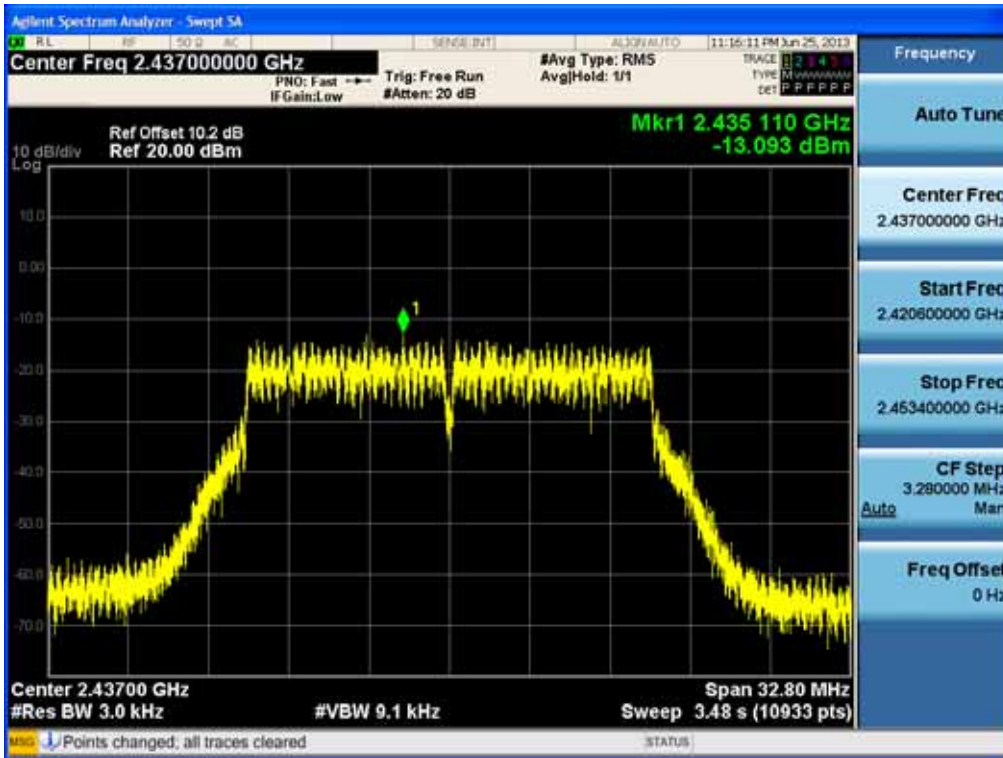

Power Spectral Density (802.11g-CH 6)