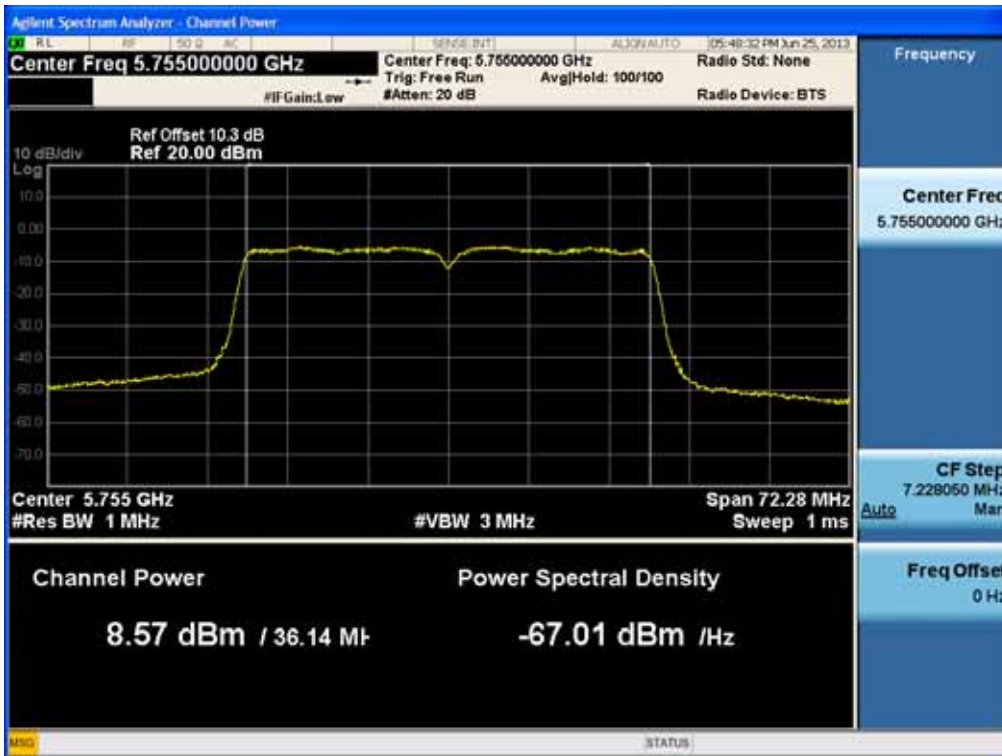

Conducted Output Power (802.11ac-CH 151) MCS3Mbps

FCC PT.15.247 TEST REPORT	FCC CERTIFICATION REPORT		www.hct.co.kr
Test Report No. HCTR1306FR24-2	Date of Issue: July 31, 2013	EUT Type: Cellular/PCS GSM/GPRS/WCDMA/HSDPA/HSUPA Phone with Bluetooth, WLAN and NFC(Felica)	FCC ID: ZNFL01F