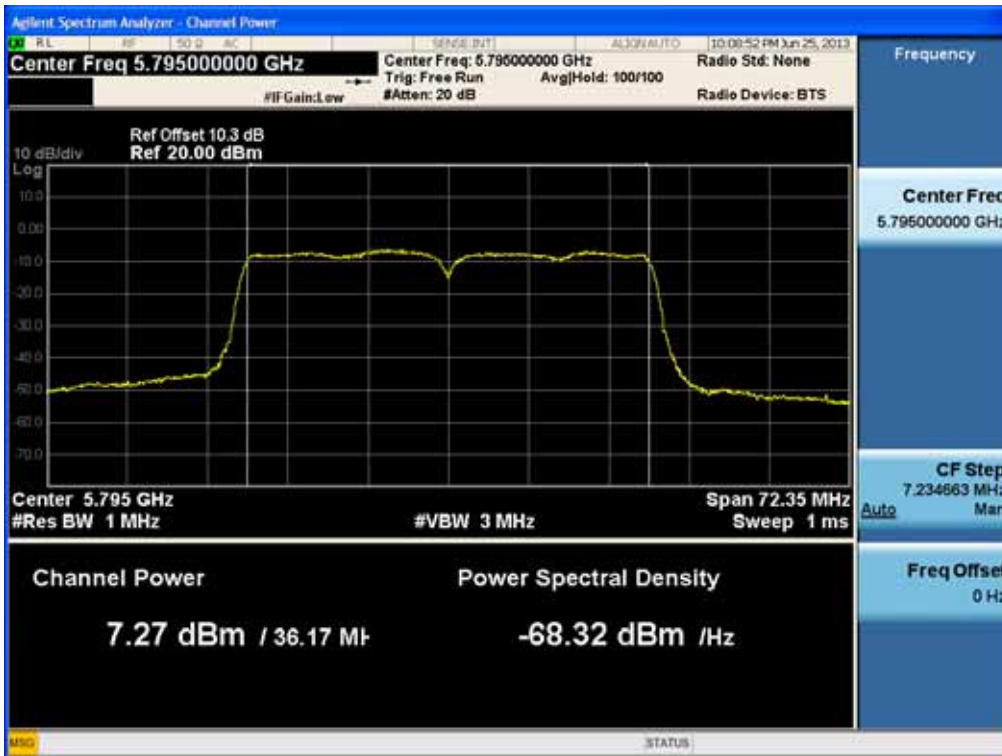

Conducted Output Power (802.11ac-CH 159) MCS5Mbps

FCC PT.15.247 TEST REPORT	FCC CERTIFICATION REPORT		www.hct.co.kr
Test Report No. HCTR1306FR24-2	Date of Issue: July 31, 2013	EUT Type: Cellular/PCS GSM/GPRS/WCDMA/HSDPA/HSUPA Phone with Bluetooth, WLAN and NFC(Felica)	FCC ID: ZNFL01F