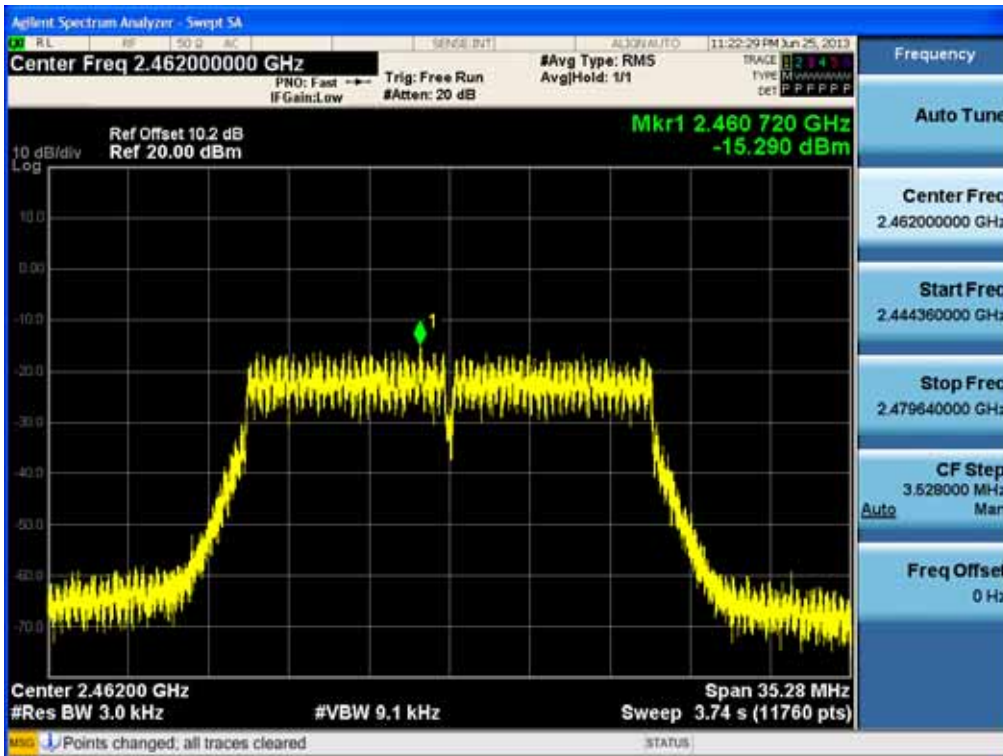

Power Spectral Density (802.11ac-CH 11)

FCC PT.15.247 TEST REPORT	FCC CERTIFICATION REPORT		www.hct.co.kr
Test Report No. HCTR1306FR24-2	Date of Issue: July 31, 2013	EUT Type: Cellular/PCS GSM/GPRS/WCDMA/HSDPA/HSUPA Phone with Bluetooth, WLAN and NFC(Felica)	FCC ID: ZNFL01F