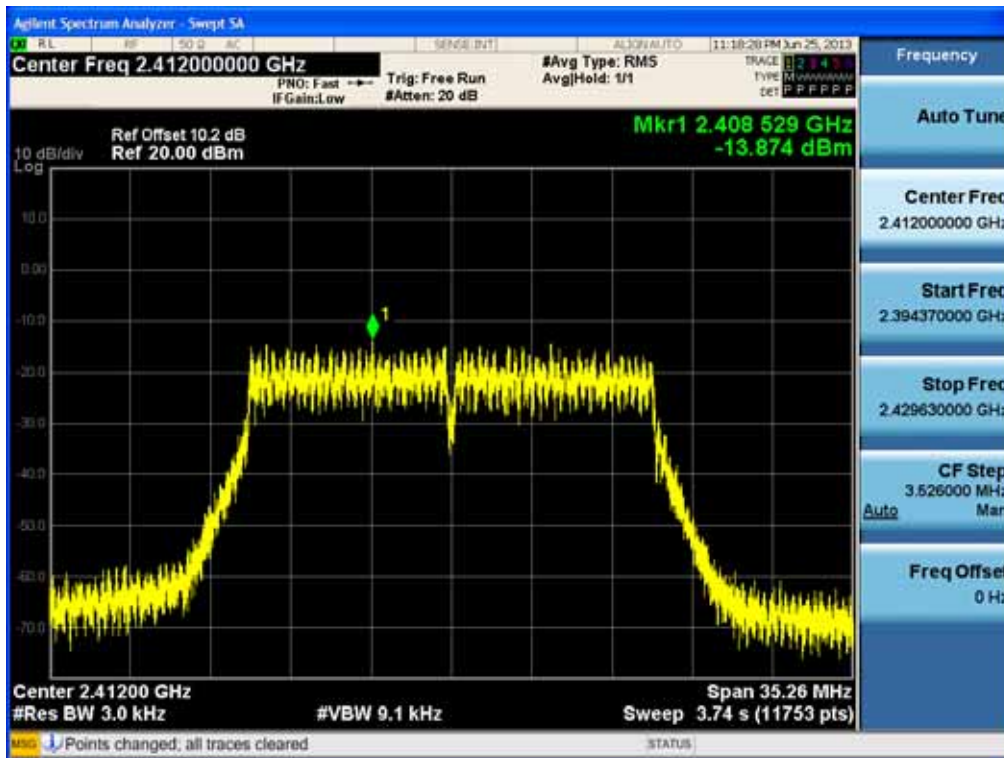

Power Spectral Density (802.11n-CH 1)