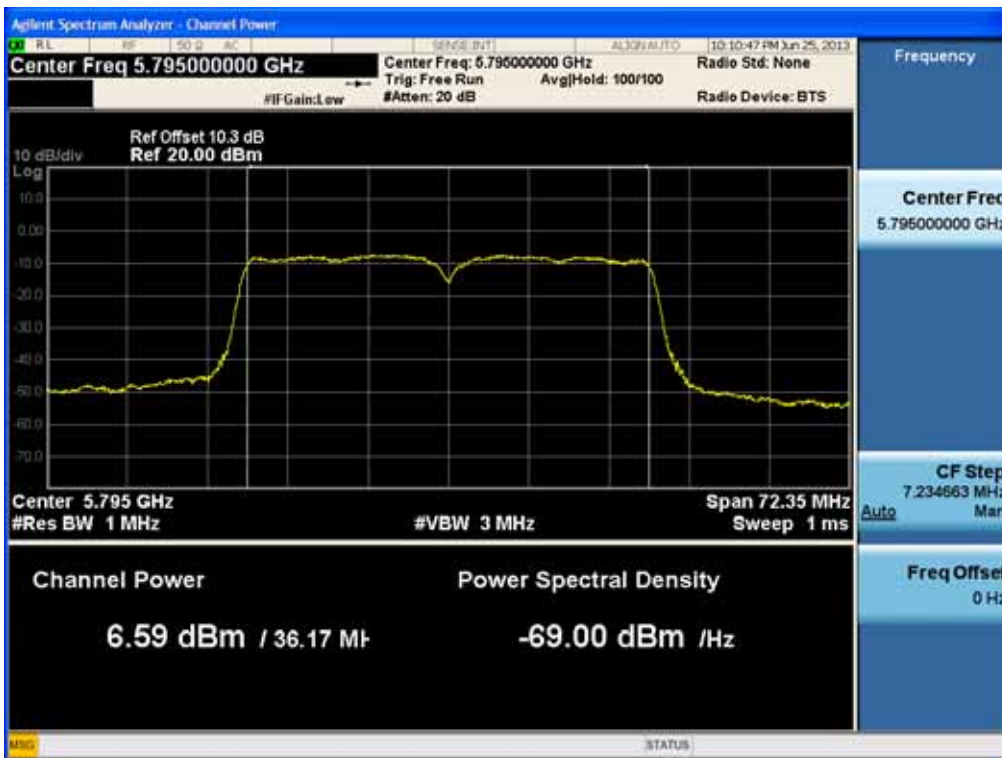

Conducted Output Power (802.11ac-CH 159) MCS9Mbps

FCC PT.15.247 TEST REPORT	FCC CERTIFICATION REPORT		www.hct.co.kr
Test Report No. HCTR1306FR24-2	Date of Issue: July 31, 2013	EUT Type: Cellular/PCS GSM/GPRS/WCDMA/HSDPA/HSUPA Phone with Bluetooth, WLAN and NFC(Felica)	FCC ID: ZNFL01F