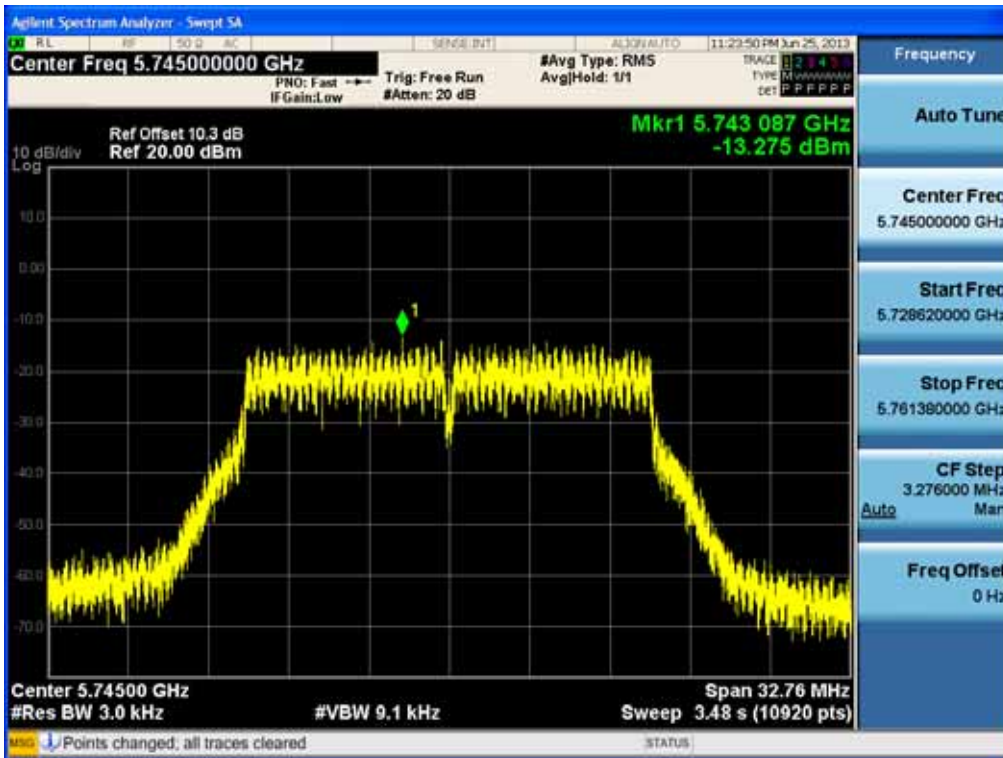

Power Spectral Density (802.11a-CH 149)