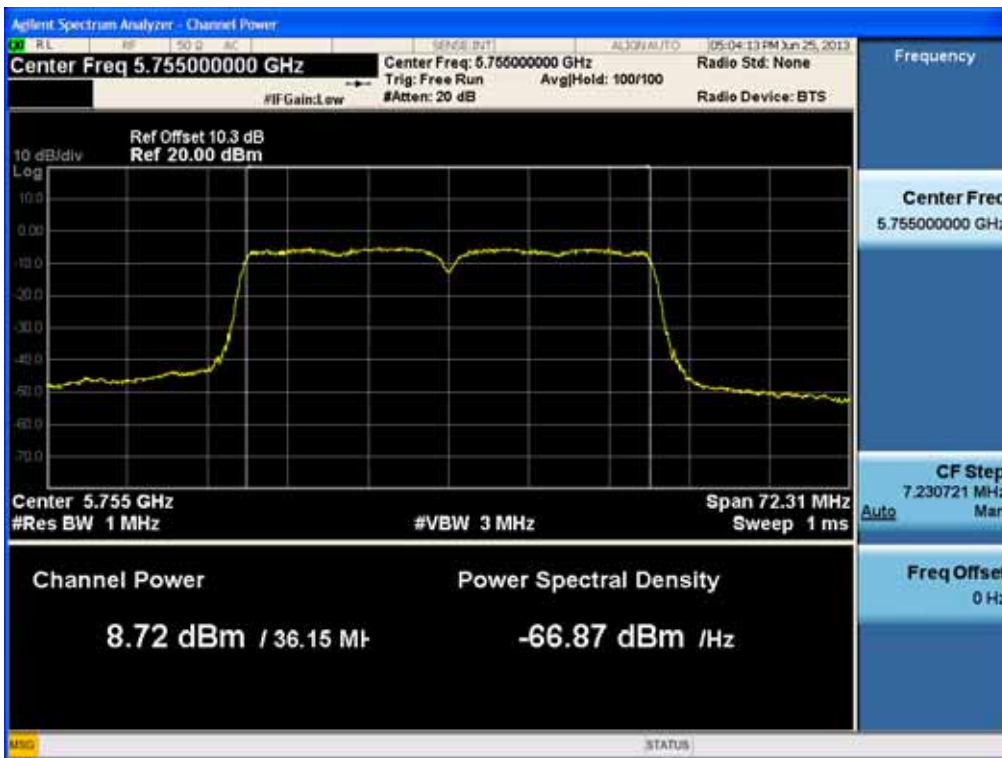

40 MHz BW

(5755 MHz ~5795 MHz)

Conducted Output Power (802.11n-CH 151) 13.5 Mbps

Conducted Output Power (802.11n-CH 151) 27 Mbps

FCC PT.15.247 TEST REPORT	FCC CERTIFICATION REPORT		www.hct.co.kr
Test Report No. HCTR1306FR24-2	Date of Issue: July 31, 2013	EUT Type: Cellular/PCS GSM/GPRS/WCDMA/HSDPA/HSUPA Phone with Bluetooth, WLAN and NFC(Felica)	FCC ID: ZNFL01F

Conducted Output Power (802.11n-CH 151) 40.5 Mbps

Conducted Output Power (802.11n-CH 151) 54 Mbps

FCC PT.15.247 TEST REPORT	FCC CERTIFICATION REPORT		www.hct.co.kr
Test Report No. HCTR1306FR24-2	Date of Issue: July 31, 2013	EUT Type: Cellular/PCS GSM/GPRS/WCDMA/HSDPA/HSUPA Phone with Bluetooth, WLAN and NFC(Felica)	FCC ID: ZNFL01F

Conducted Output Power (802.11n-CH 151) 81 Mbps

Conducted Output Power (802.11n-CH 151) 108 Mbps

FCC PT.15.247 TEST REPORT	FCC CERTIFICATION REPORT		www.hct.co.kr
Test Report No. HCTR1306FR24-2	Date of Issue: July 31, 2013	EUT Type: Cellular/PCS GSM/GPRS/WCDMA/HSDPA/HSUPA Phone with Bluetooth, WLAN and NFC(Felica)	FCC ID: ZNFL01F

Conducted Output Power (802.11n-CH 151) 121.5 Mbps

Conducted Output Power (802.11n-CH 151) 135 Mbps

FCC PT.15.247 TEST REPORT	FCC CERTIFICATION REPORT		www.hct.co.kr
Test Report No. HCTR1306FR24-2	Date of Issue: July 31, 2013	EUT Type: Cellular/PCS GSM/GPRS/WCDMA/HSDPA/HSUPA Phone with Bluetooth, WLAN and NFC(Felica)	FCC ID: ZNFL01F