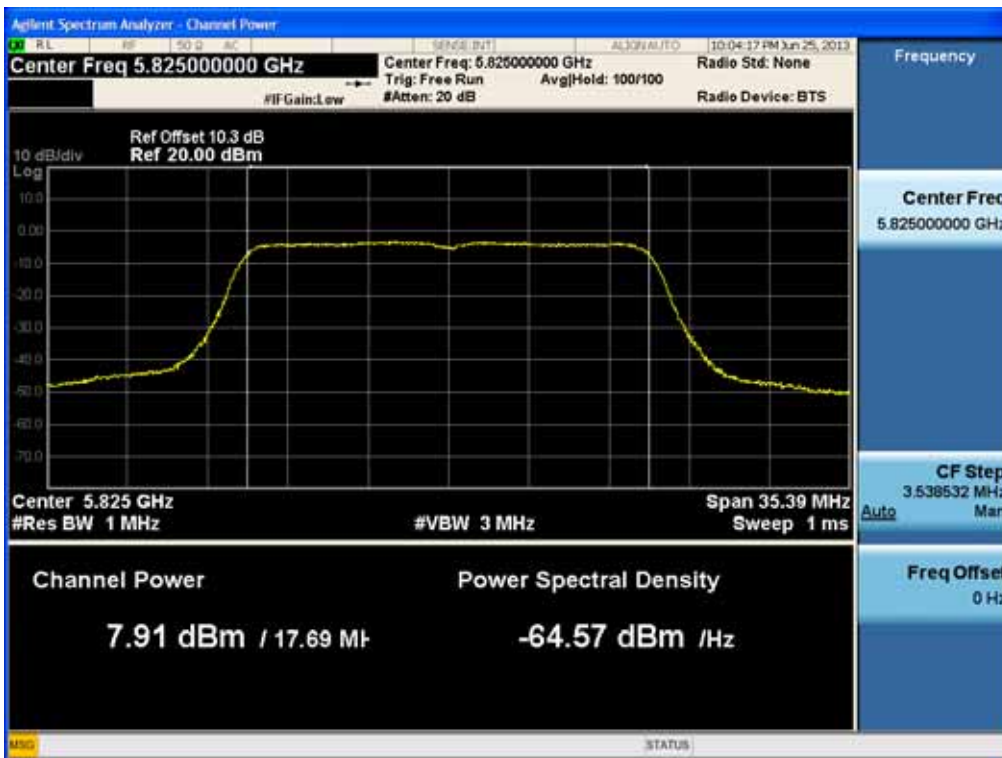

Conducted Output Power (802.11ac-CH 165) MCS4Mbps

Conducted Output Power (802.11ac-CH 165) MCS5Mbps

FCC PT.15.247 TEST REPORT	FCC CERTIFICATION REPORT		www.hct.co.kr
Test Report No. HCTR1306FR24-2	Date of Issue: July 31, 2013	EUT Type: Cellular/PCS GSM/GPRS/WCDMA/HSDPA/HSUPA Phone with Bluetooth, WLAN and NFC(Felica)	FCC ID: ZNFL01F

Conducted Output Power (802.11ac-CH 165) MCS6Mbps

Conducted Output Power (802.11ac-CH 165) MCS7Mbps

C

FCC PT.15.247 TEST REPORT	FCC CERTIFICATION REPORT		www.hct.co.kr
Test Report No. HCTR1306FR24-2	Date of Issue: July 31, 2013	EUT Type: Cellular/PCS GSM/GPRS/WCDMA/HSDPA/HSUPA Phone with Bluetooth, WLAN and NFC(Felica)	FCC ID: ZNFL01F