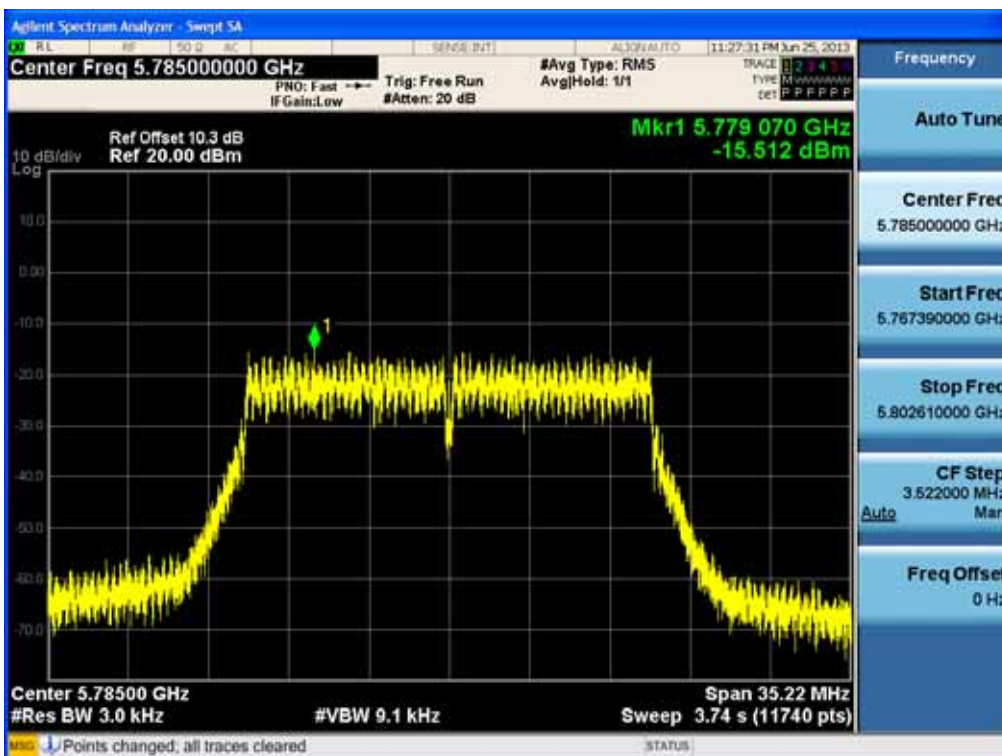

Power Spectral Density (802.11n-CH 157)

FCC PT.15.247 TEST REPORT	FCC CERTIFICATION REPORT		www.hct.co.kr
Test Report No. HCTR1306FR24-2	Date of Issue: July 31, 2013	EUT Type: Cellular/PCS GSM/GPRS/WCDMA/HSDPA/HSUPA Phone with Bluetooth, WLAN and NFC(Felica)	FCC ID: ZNFL01F