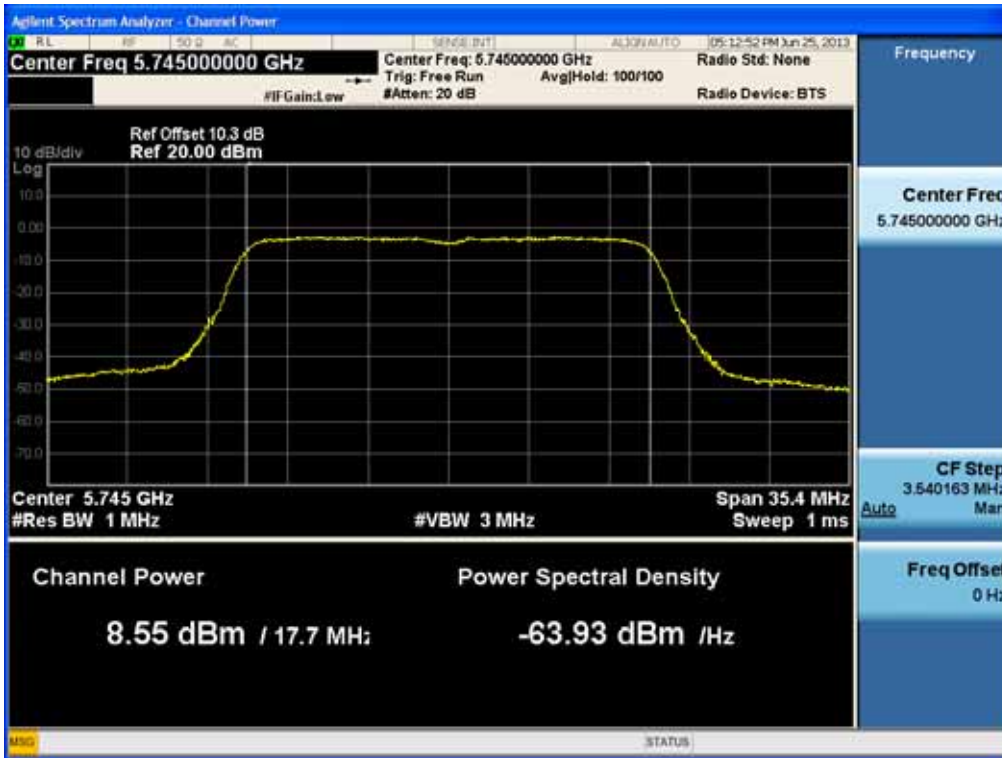

Conducted Output Power (802.11ac-CH 149) MCS8Mbps