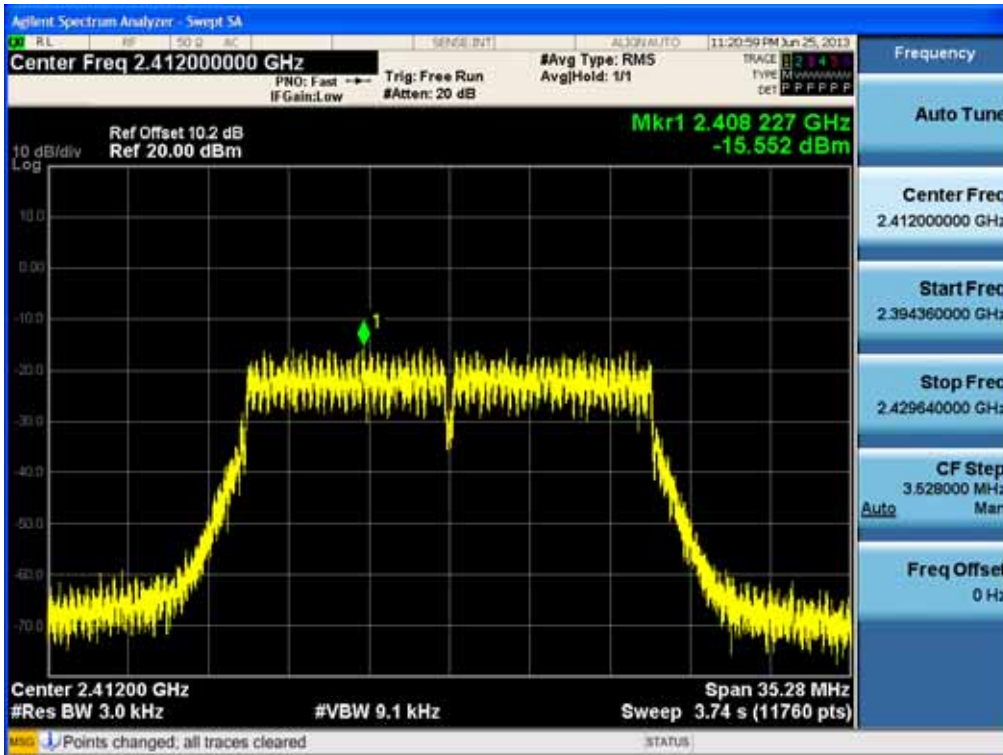

Power Spectral Density (802.11ac-CH 1)

FCC PT.15.247 TEST REPORT	FCC CERTIFICATION REPORT		www.hct.co.kr
Test Report No. HCTR1306FR24-2	Date of Issue: July 31, 2013	EUT Type: Cellular/PCS GSM/GPRS/WCDMA/HSDPA/HSUPA Phone with Bluetooth, WLAN and NFC(Felica)	FCC ID: ZNFL01F