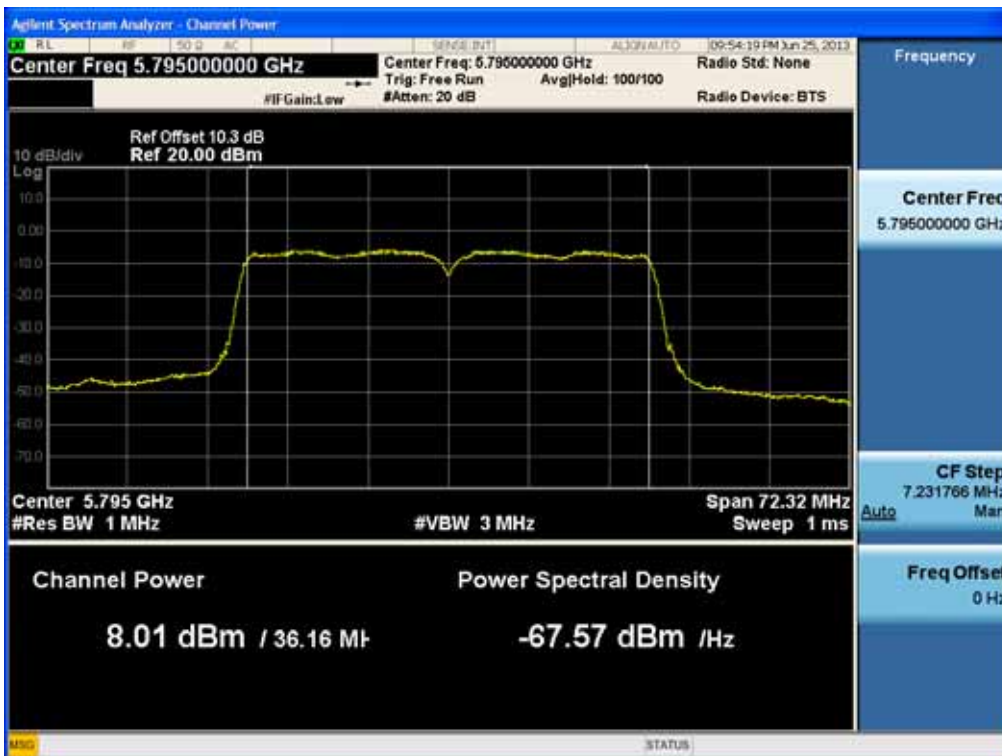

Conducted Output Power (802.11n-CH 159) 13.5 Mbps

Conducted Output Power (802.11n-CH 159) 27 Mbps

FCC PT.15.247 TEST REPORT	FCC CERTIFICATION REPORT		www.hct.co.kr
Test Report No. HCTR1306FR24-2	Date of Issue: July 31, 2013	EUT Type: Cellular/PCS GSM/GPRS/WCDMA/HSDPA/HSUPA Phone with Bluetooth, WLAN and NFC(Felica)	FCC ID: ZNFL01F

Conducted Output Power (802.11n-CH 159) 40.5 Mbps

Conducted Output Power (802.11n-CH 159) 54 Mbps

FCC PT.15.247 TEST REPORT	FCC CERTIFICATION REPORT		www.hct.co.kr
Test Report No. HCTR1306FR24-2	Date of Issue: July 31, 2013	EUT Type: Cellular/PCS GSM/GPRS/WCDMA/HSDPA/HSUPA Phone with Bluetooth, WLAN and NFC(Felica)	FCC ID: ZNFL01F

Conducted Output Power (802.11n-CH 159) 81 Mbps

Conducted Output Power (802.11n-CH 159) 108 Mbps

FCC PT.15.247 TEST REPORT	FCC CERTIFICATION REPORT		www.hct.co.kr
Test Report No. HCTR1306FR24-2	Date of Issue: July 31, 2013	EUT Type: Cellular/PCS GSM/GPRS/WCDMA/HSDPA/HSUPA Phone with Bluetooth, WLAN and NFC(Felica)	FCC ID: ZNFL01F