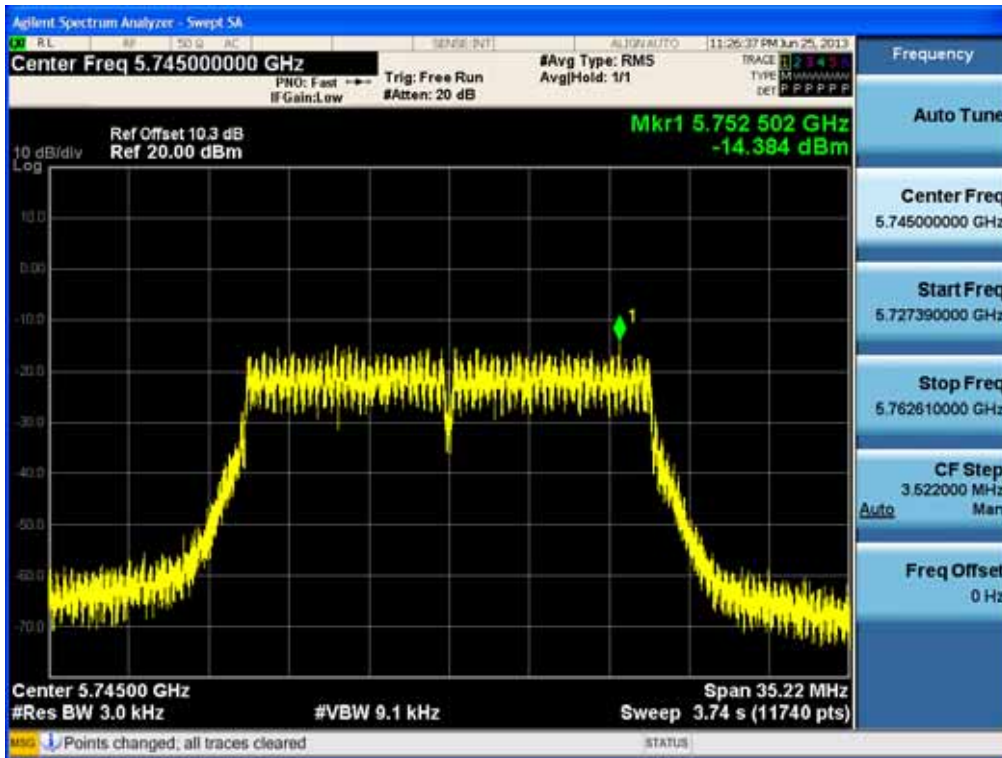

Power Spectral Density (802.11n-CH 149)