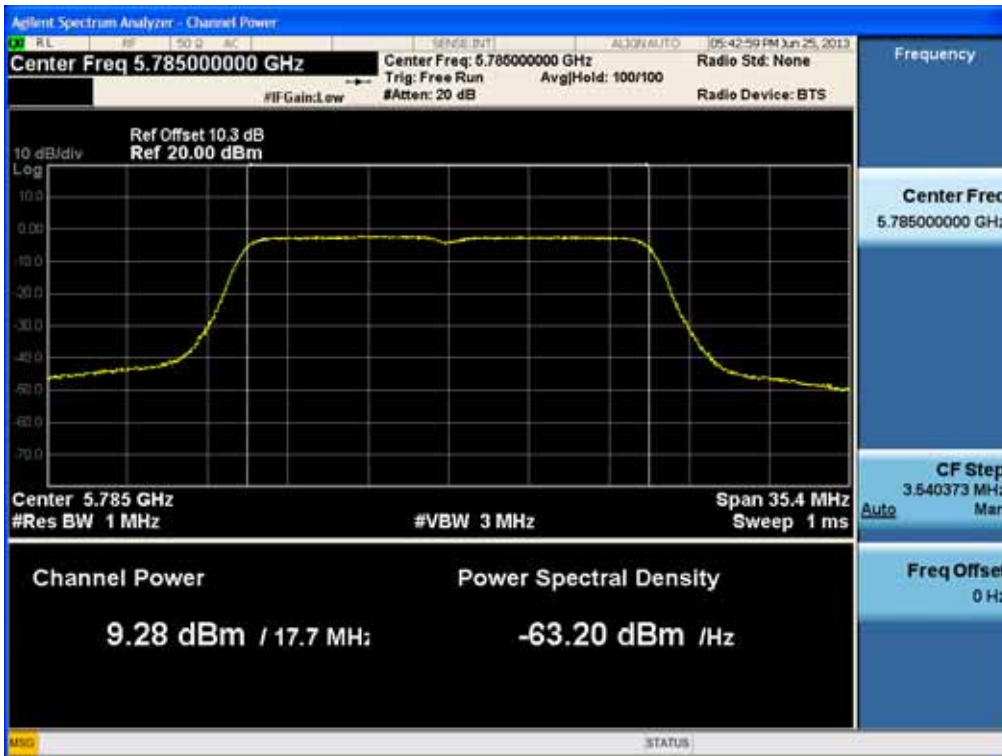

Conducted Output Power (802.11ac-CH 149) MCS8Mbps

Conducted Output Power (802.11ac-CH 157) MCS0Mbps

FCC PT.15.247 TEST REPORT	FCC CERTIFICATION REPORT		www.hct.co.kr
Test Report No. HCTR1306FR24-2	Date of Issue: July 31, 2013	EUT Type: Cellular/PCS GSM/GPRS/WCDMA/HSDPA/HSUPA Phone with Bluetooth, WLAN and NFC(Felica)	FCC ID: ZNFL01F

Conducted Output Power (802.11ac-CH 157) MCS1Mbps

Conducted Output Power (802.11ac-CH 157) MCS2Mbps

FCC PT.15.247 TEST REPORT	FCC CERTIFICATION REPORT		www.hct.co.kr
Test Report No. HCTR1306FR24-2	Date of Issue: July 31, 2013	EUT Type: Cellular/PCS GSM/GPRS/WCDMA/HSDPA/HSUPA Phone with Bluetooth, WLAN and NFC(Felica)	FCC ID: ZNFL01F