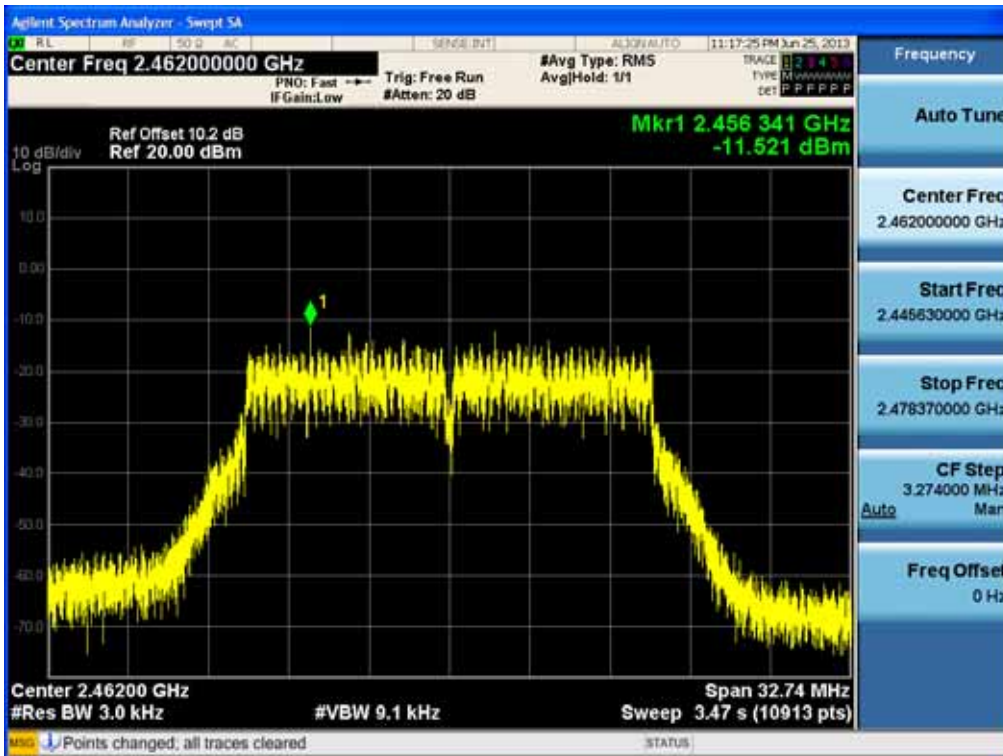

Power Spectral Density (802.11g-CH11)

FCC PT.15.247 TEST REPORT	FCC CERTIFICATION REPORT		www.hct.co.kr
Test Report No. HCTR1306FR24-2	Date of Issue: July 31, 2013	EUT Type: Cellular/PCS GSM/GPRS/WCDMA/HSDPA/HSUPA Phone with Bluetooth, WLAN and NFC(Felica)	FCC ID: ZNFL01F