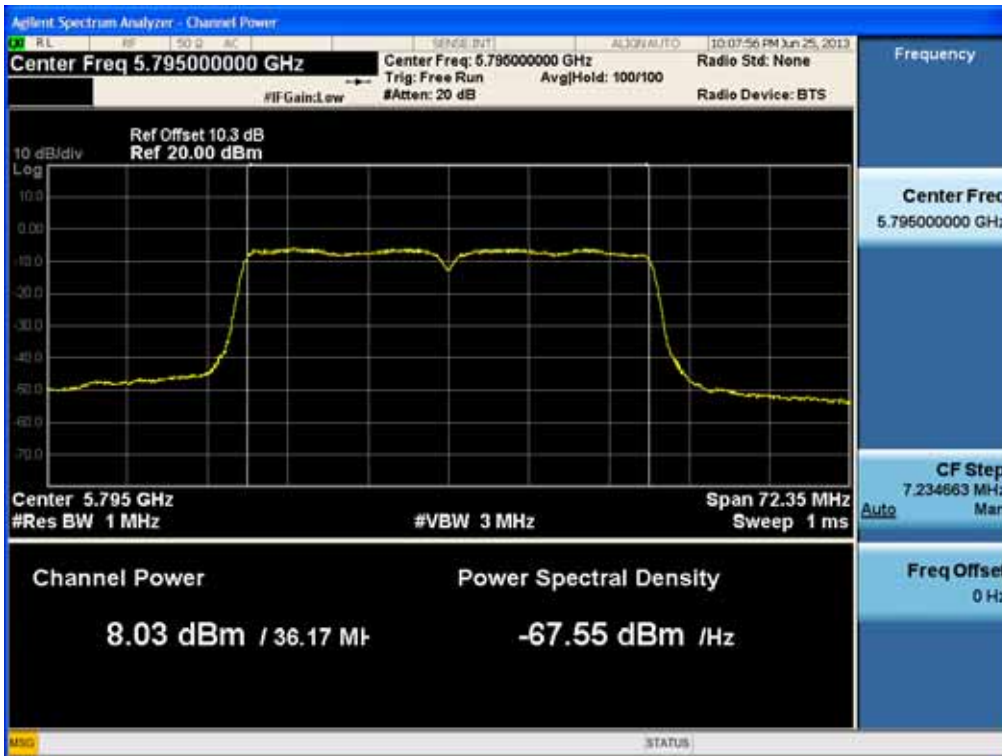

Conducted Output Power (802.11ac-CH 159) MCS3Mbps

FCC PT.15.247 TEST REPORT	FCC CERTIFICATION REPORT		www.hct.co.kr
Test Report No. HCTR1306FR24-2	Date of Issue: July 31, 2013	EUT Type: Cellular/PCS GSM/GPRS/WCDMA/HSDPA/HSUPA Phone with Bluetooth, WLAN and NFC(Felica)	FCC ID: ZNFL01F