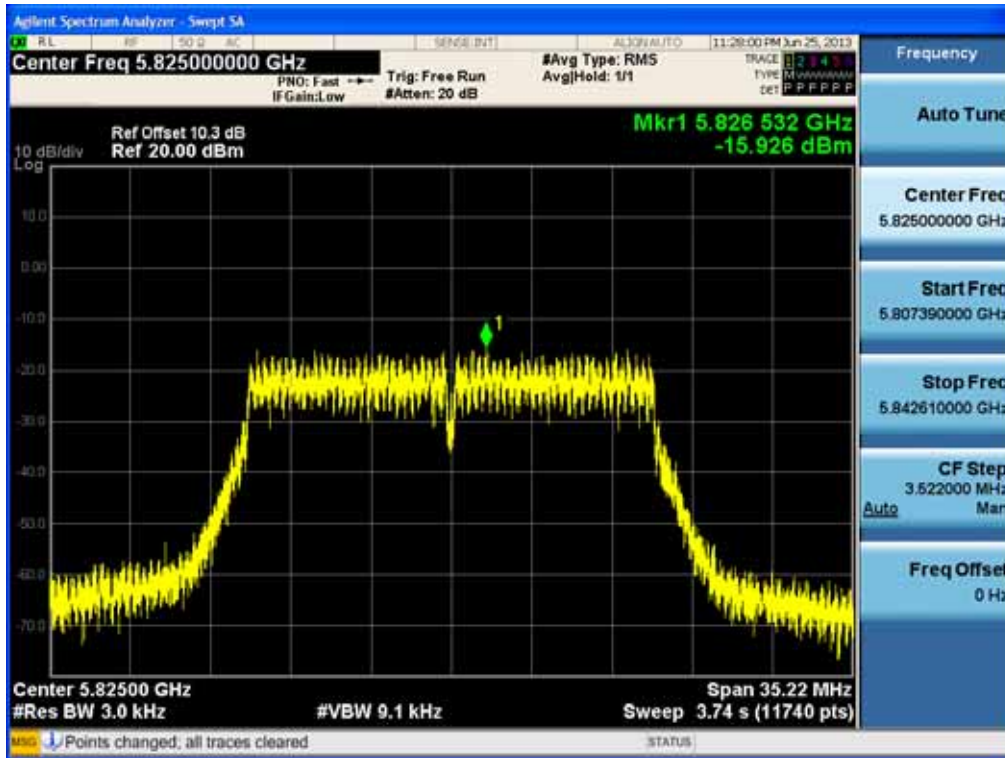

Power Spectral Density (802.11n-CH 165)

FCC PT.15.247 TEST REPORT	FCC CERTIFICATION REPORT		www.hct.co.kr
Test Report No. HCTR1306FR24-2	Date of Issue: July 31, 2013	EUT Type: Cellular/PCS GSM/GPRS/WCDMA/HSDPA/HSUPA Phone with Bluetooth, WLAN and NFC(Felica)	FCC ID: ZNFL01F