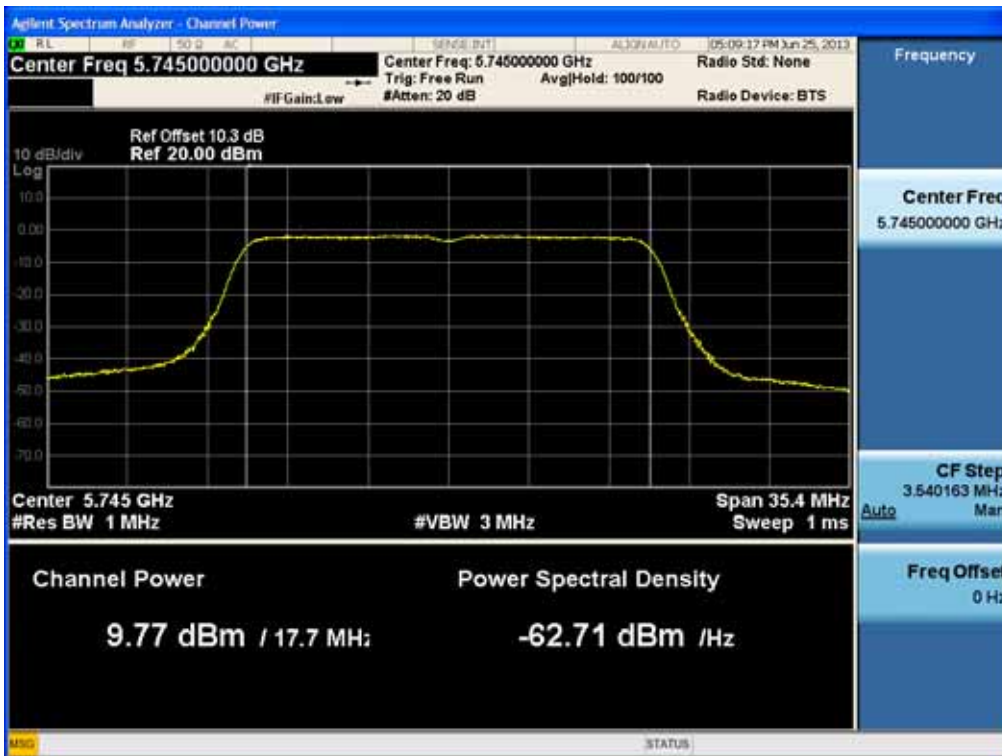

Conducted Output Power (802.11n-CH 159) 121.5 Mbps

Conducted Output Power (802.11n-CH 159) 135 Mbps

FCC PT.15.247 TEST REPORT	FCC CERTIFICATION REPORT		www.hct.co.kr
Test Report No. HCTR1306FR24-2	Date of Issue: July 31, 2013	EUT Type: Cellular/PCS GSM/GPRS/WCDMA/HSDPA/HSUPA Phone with Bluetooth, WLAN and NFC(Felica)	FCC ID: ZNFL01F

20 MHz BW

(5745 MHz ~5825 MHz)

Conducted Output Power (802.11ac-CH 149) MCS0Mbps

Conducted Output Power (802.11ac-CH 149) MCS1Mbps

FCC PT.15.247 TEST REPORT	FCC CERTIFICATION REPORT		www.hct.co.kr
Test Report No. HCTR1306FR24-2	Date of Issue: July 31, 2013	EUT Type: Cellular/PCS GSM/GPRS/WCDMA/HSDPA/HSUPA Phone with Bluetooth, WLAN and NFC(Felica)	FCC ID: ZNFL01F