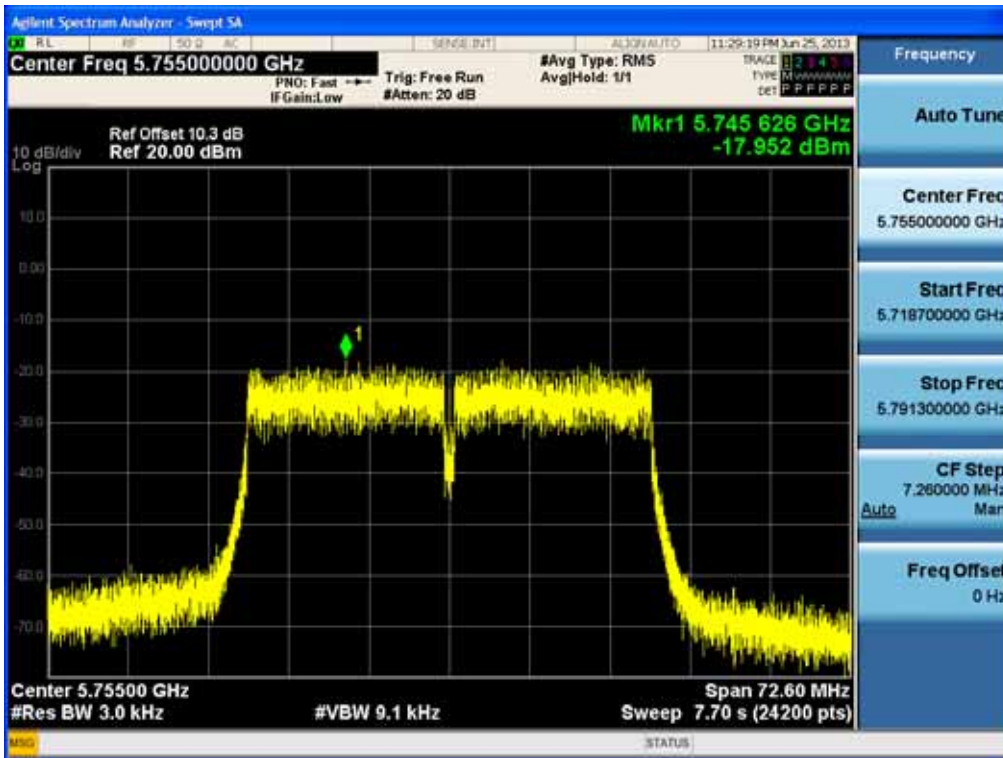

Power Spectral Density (802.11n-CH 151)