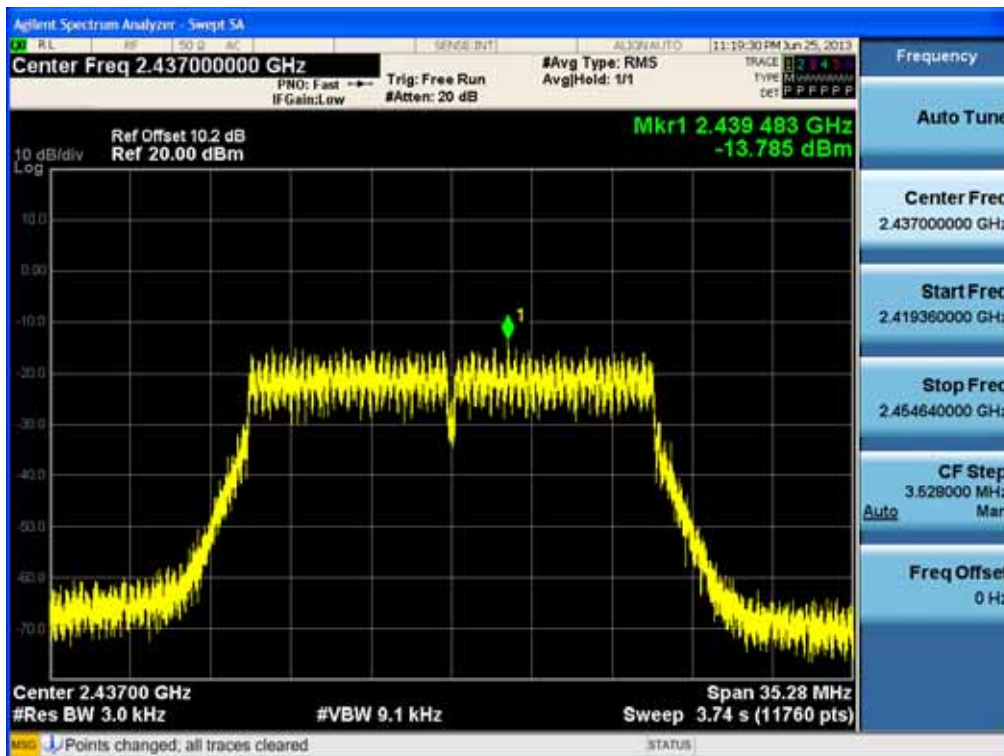

Power Spectral Density (802.11n-CH 6)

FCC PT.15.247 TEST REPORT	FCC CERTIFICATION REPORT		www.hct.co.kr
Test Report No. HCTR1306FR24-2	Date of Issue: July 31, 2013	EUT Type: Cellular/PCS GSM/GPRS/WCDMA/HSDPA/HSUPA Phone with Bluetooth, WLAN and NFC(Felica)	FCC ID: ZNFL01F