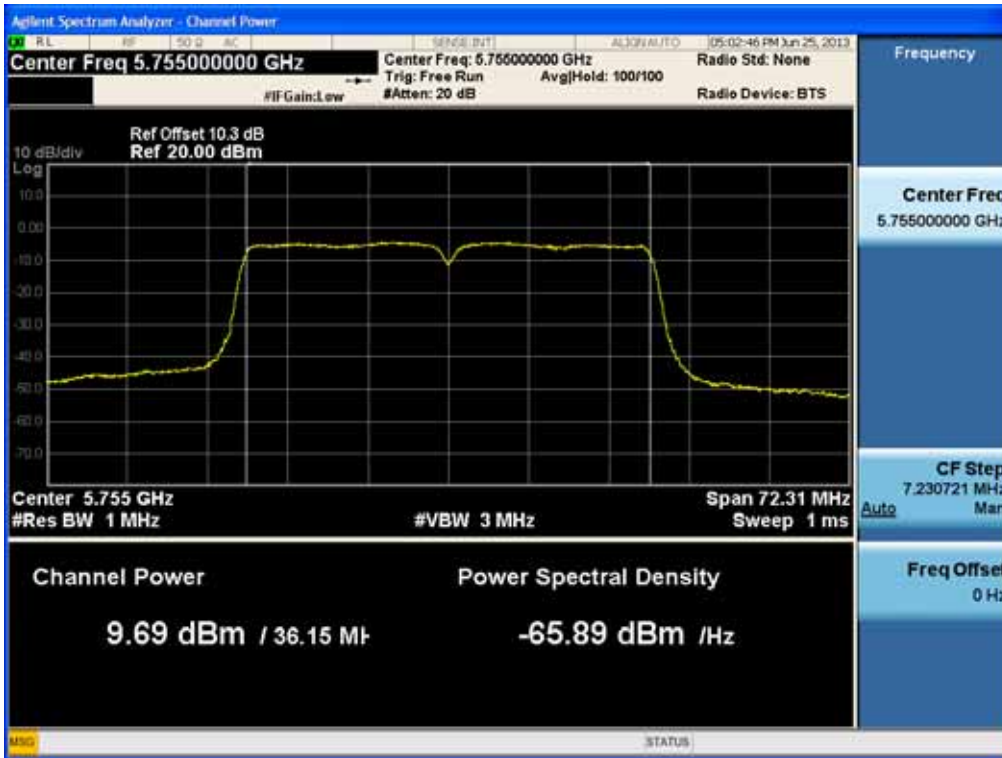

Conducted Output Power (802.11n-CH 165) 58.5 Mbps

Conducted Output Power (802.11n-CH 165) 65 Mbps

FCC PT.15.247 TEST REPORT	FCC CERTIFICATION REPORT		www.hct.co.kr
Test Report No. HCTR1306FR24-2	Date of Issue: July 31, 2013	EUT Type: Cellular/PCS GSM/GPRS/WCDMA/HSDPA/HSUPA Phone with Bluetooth, WLAN and NFC(Felica)	FCC ID: ZNFL01F

40 MHz BW

(5755 MHz ~5795 MHz)

Conducted Output Power (802.11n-CH 151) 13.5 Mbps

Conducted Output Power (802.11n-CH 151) 27 Mbps

FCC PT.15.247 TEST REPORT	FCC CERTIFICATION REPORT		www.hct.co.kr
Test Report No. HCTR1306FR24-2	Date of Issue: July 31, 2013	EUT Type: Cellular/PCS GSM/GPRS/WCDMA/HSDPA/HSUPA Phone with Bluetooth, WLAN and NFC(Felica)	FCC ID: ZNFL01F

Conducted Output Power (802.11n-CH 151) 40.5 Mbps

Conducted Output Power (802.11n-CH 151) 54 Mbps

FCC PT.15.247 TEST REPORT	FCC CERTIFICATION REPORT		www.hct.co.kr
Test Report No. HCTR1306FR24-2	Date of Issue: July 31, 2013	EUT Type: Cellular/PCS GSM/GPRS/WCDMA/HSDPA/HSUPA Phone with Bluetooth, WLAN and NFC(Felica)	FCC ID: ZNFL01F