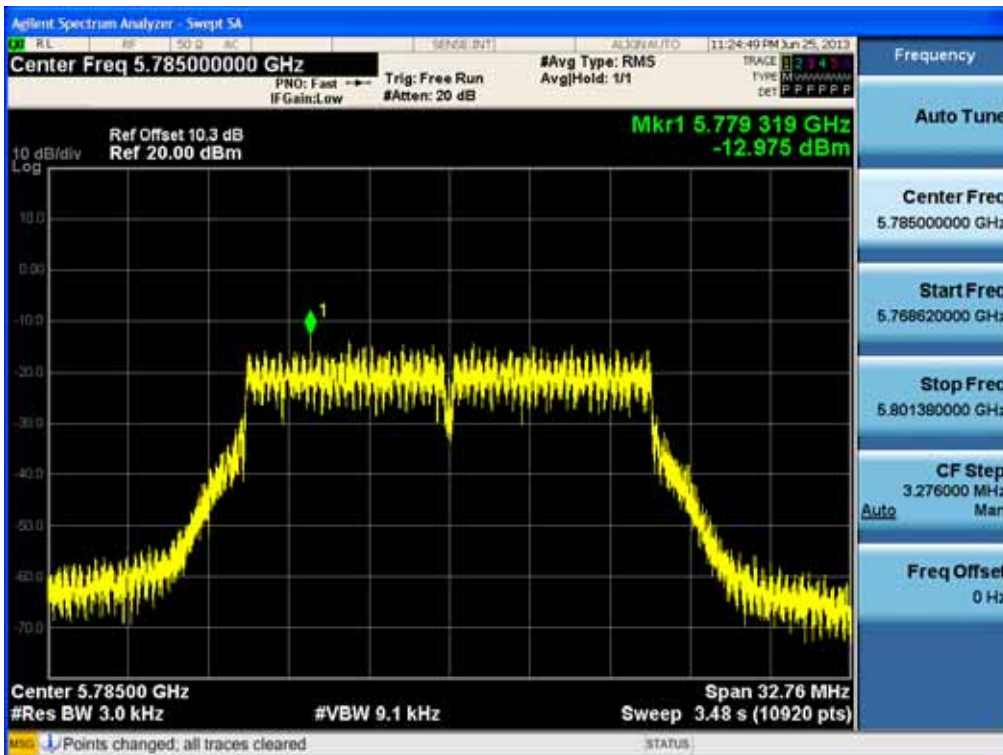

Power Spectral Density (802.11a-CH 157)

FCC PT.15.247 TEST REPORT	FCC CERTIFICATION REPORT		www.hct.co.kr
Test Report No. HCTR1306FR24-2	Date of Issue: July 31, 2013	EUT Type: Cellular/PCS GSM/GPRS/WCDMA/HSDPA/HSUPA Phone with Bluetooth, WLAN and NFC(Felica)	FCC ID: ZNFL01F