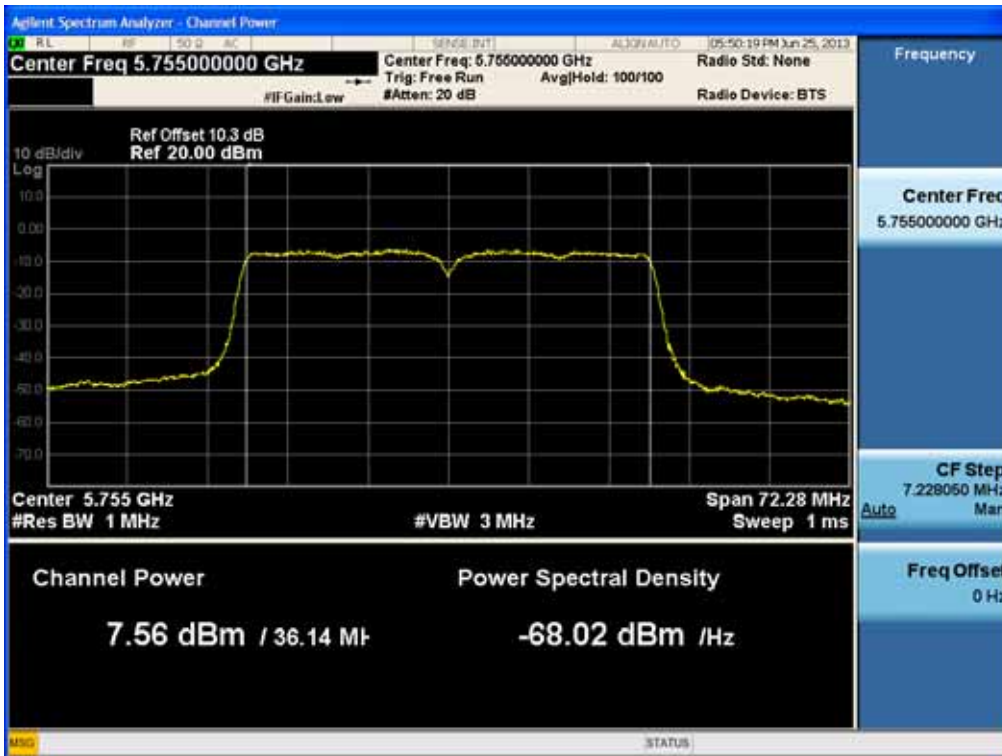

Conducted Output Power (802.11ac-CH 151) MCS7Mbps

FCC PT.15.247 TEST REPORT	FCC CERTIFICATION REPORT		www.hct.co.kr
Test Report No. HCTR1306FR24-2	Date of Issue: July 31, 2013	EUT Type: Cellular/PCS GSM/GPRS/WCDMA/HSDPA/HSUPA Phone with Bluetooth, WLAN and NFC(Felica)	FCC ID: ZNFL01F