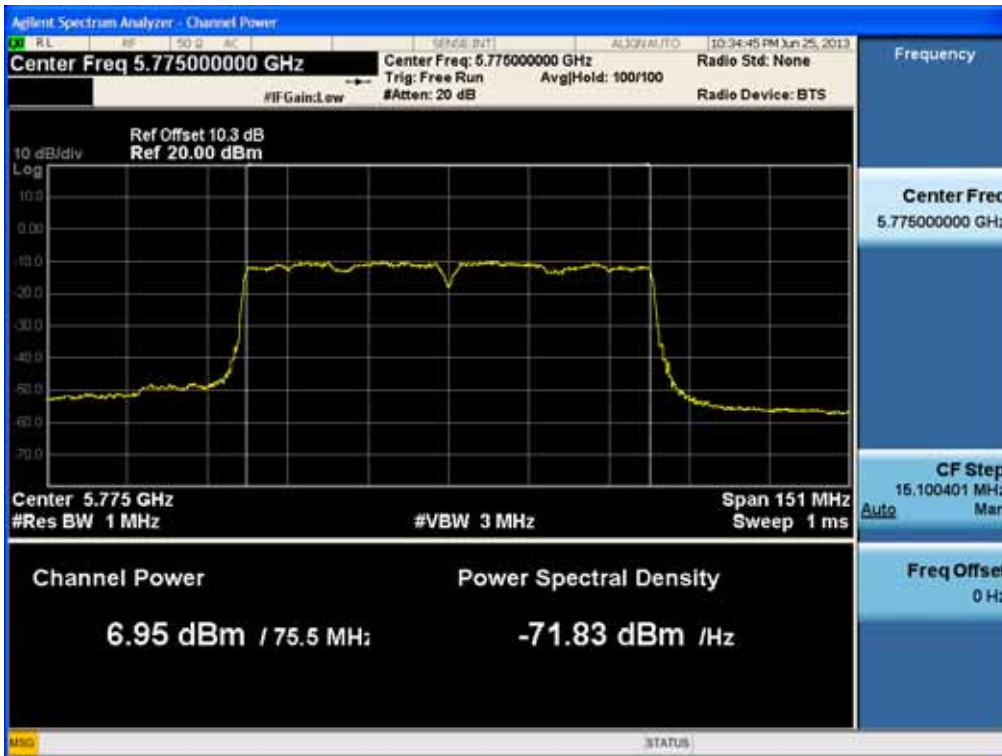

Conducted Output Power (802.11ac-CH 155) MCS5Mbps

FCC PT.15.247 TEST REPORT	FCC CERTIFICATION REPORT		www.hct.co.kr
Test Report No. HCTR1306FR24-2	Date of Issue: July 31, 2013	EUT Type: Cellular/PCS GSM/GPRS/WCDMA/HSDPA/HSUPA Phone with Bluetooth, WLAN and NFC(Felica)	FCC ID: ZNFL01F