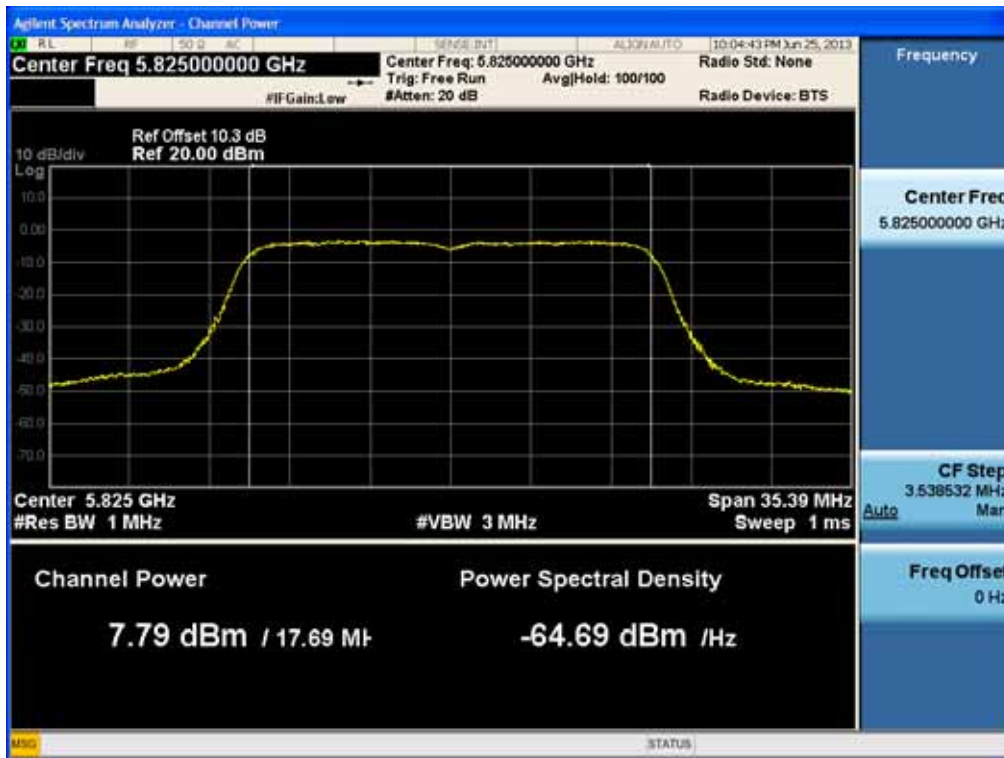

Conducted Output Power (802.11ac-CH 165) MCS8Mbps

FCC PT.15.247 TEST REPORT	FCC CERTIFICATION REPORT		www.hct.co.kr
Test Report No. HCTR1306FR24-2	Date of Issue: July 31, 2013	EUT Type: Cellular/PCS GSM/GPRS/WCDMA/HSDPA/HSUPA Phone with Bluetooth, WLAN and NFC(Felica)	FCC ID: ZNFL01F