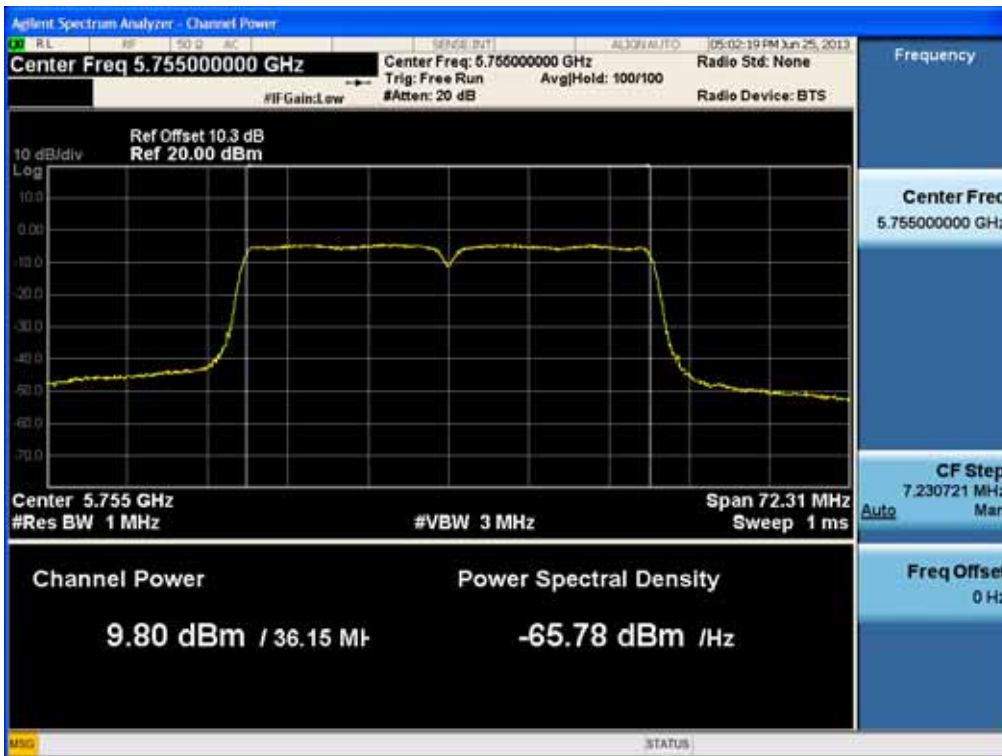

Conducted Output Power (802.11n-CH 165) 58.5 Mbps

Conducted Output Power (802.11n-CH 165) 65 Mbps

FCC PT.15.247 TEST REPORT	FCC CERTIFICATION REPORT		www.hct.co.kr
Test Report No. HCTR1306FR24-2	Date of Issue: July 31, 2013	EUT Type: Cellular/PCS GSM/GPRS/WCDMA/HSDPA/HSUPA Phone with Bluetooth, WLAN and NFC(Felica)	FCC ID: ZNFL01F

40 MHz BW

(5755 MHz ~5795 MHz)

Conducted Output Power (802.11n-CH 151) 13.5 Mbps

Conducted Output Power (802.11n-CH 151) 27 Mbps

FCC PT.15.247 TEST REPORT	FCC CERTIFICATION REPORT		www.hct.co.kr
Test Report No. HCTR1306FR24-2	Date of Issue: July 31, 2013	EUT Type: Cellular/PCS GSM/GPRS/WCDMA/HSDPA/HSUPA Phone with Bluetooth, WLAN and NFC(Felica)	FCC ID: ZNFL01F