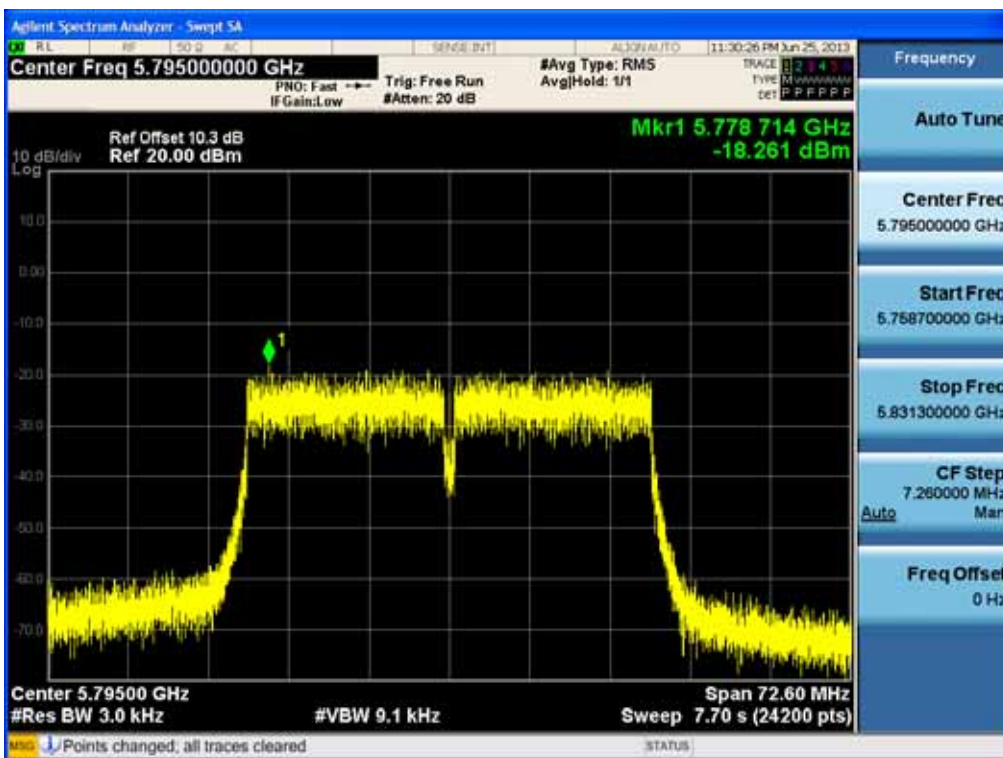

Power Spectral Density (802.11n-CH 159)

FCC PT.15.247 TEST REPORT	FCC CERTIFICATION REPORT		www.hct.co.kr
Test Report No. HCTR1306FR24-2	Date of Issue: July 31, 2013	EUT Type: Cellular/PCS GSM/GPRS/WCDMA/HSDPA/HSUPA Phone with Bluetooth, WLAN and NFC(Felica)	FCC ID: ZNFL01F