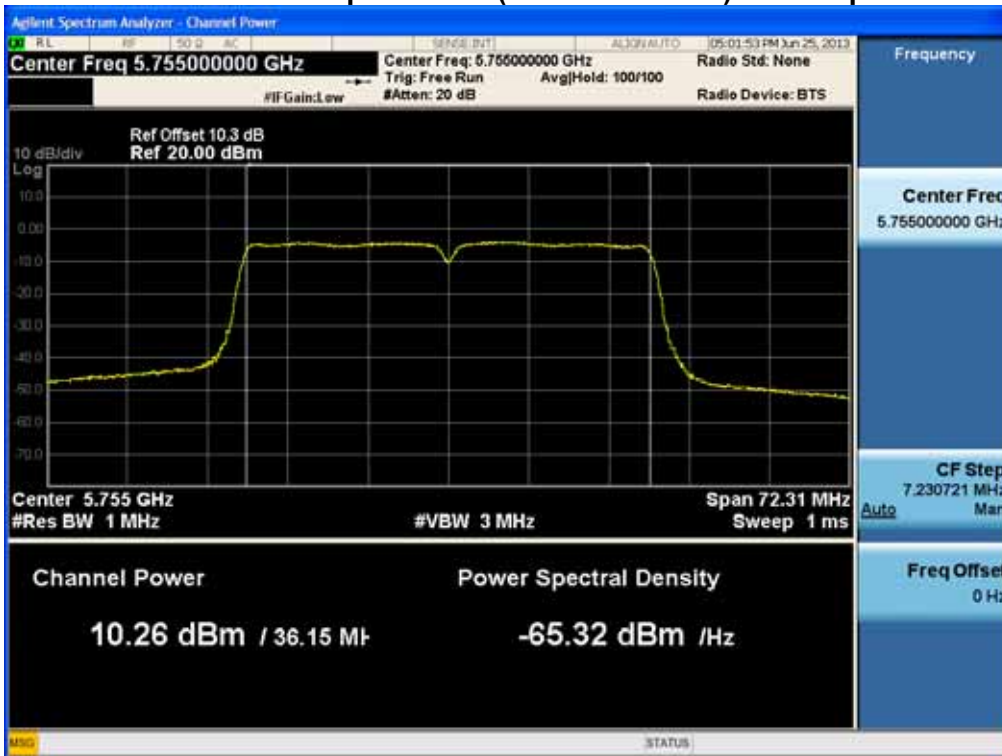

Conducted Output Power (802.11n-CH 165) 58.5 Mbps

Conducted Output Power (802.11n-CH 165) 65 Mbps

FCC PT.15.247 TEST REPORT	FCC CERTIFICATION REPORT		www.hct.co.kr
Test Report No. HCTR1306FR24-2	Date of Issue: July 31, 2013	EUT Type: Cellular/PCS GSM/GPRS/WCDMA/HSDPA/HSUPA Phone with Bluetooth, WLAN and NFC(Felica)	FCC ID: ZNFL01F

40 MHz BW

(5755 MHz ~5795 MHz)

Conducted Output Power (802.11n-CH 151) 13.5 Mbps

Conducted Output Power (802.11n-CH 151) 27 Mbps

FCC PT.15.247 TEST REPORT	FCC CERTIFICATION REPORT		www.hct.co.kr
Test Report No. HCTR1306FR24-2	Date of Issue: July 31, 2013	EUT Type: Cellular/PCS GSM/GPRS/WCDMA/HSDPA/HSUPA Phone with Bluetooth, WLAN and NFC(Felica)	FCC ID: ZNFL01F

Conducted Output Power (802.11n-CH 151) 40.5 Mbps

Conducted Output Power (802.11n-CH 151) 54 Mbps

FCC PT.15.247 TEST REPORT	FCC CERTIFICATION REPORT		www.hct.co.kr
Test Report No. HCTR1306FR24-2	Date of Issue: July 31, 2013	EUT Type: Cellular/PCS GSM/GPRS/WCDMA/HSDPA/HSUPA Phone with Bluetooth, WLAN and NFC(Felica)	FCC ID: ZNFL01F