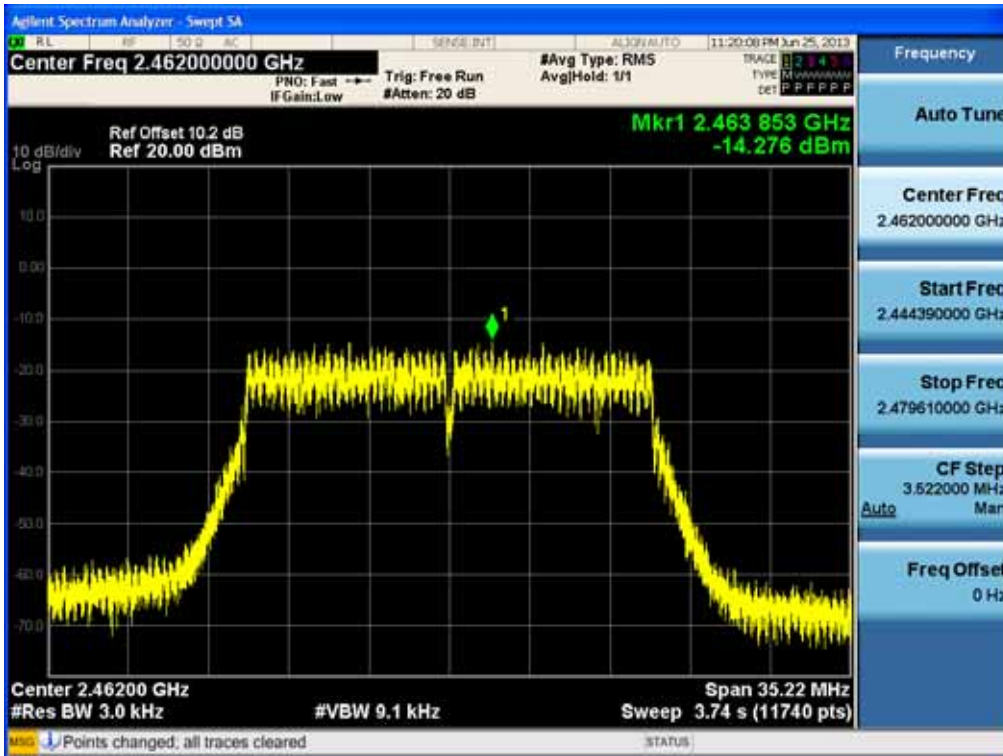

Power Spectral Density (802.11n-CH11)