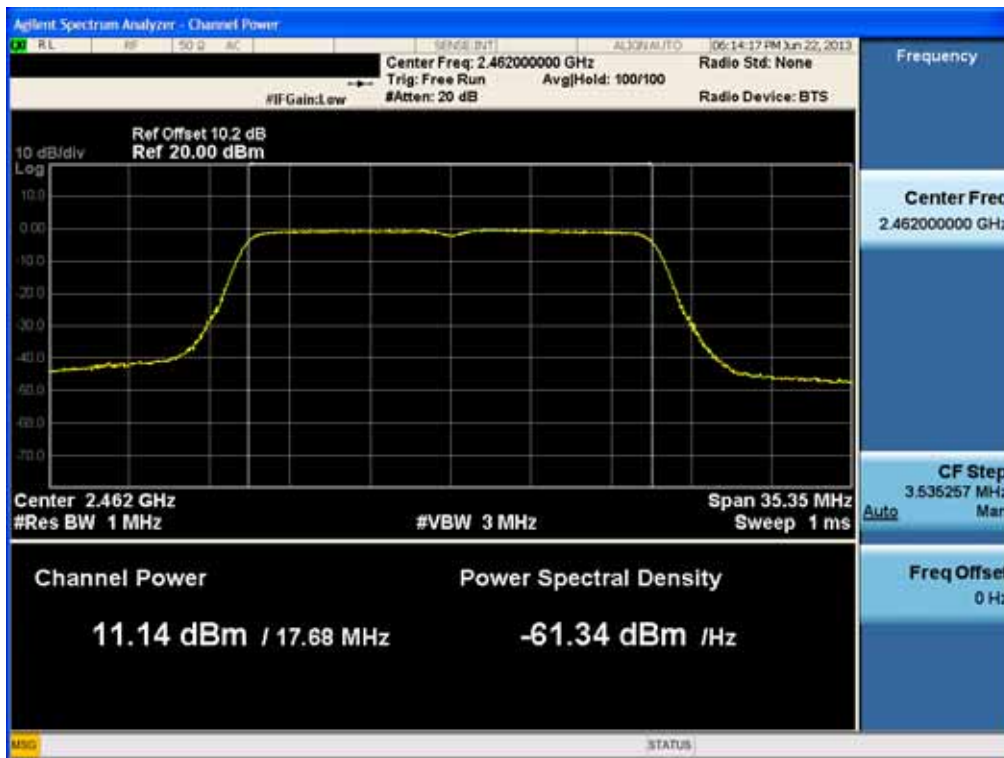

Conducted Output Power (802.11n-CH 11) 13Mbps

FCC PT.15.247 TEST REPORT	FCC CERTIFICATION REPORT		www.hct.co.kr
Test Report No. HCTR1306FR24-2	Date of Issue: July 31, 2013	EUT Type: Cellular/PCS GSM/GPRS/WCDMA/HSDPA/HSUPA Phone with Bluetooth, WLAN and NFC(Felica)	FCC ID: ZNFL01F