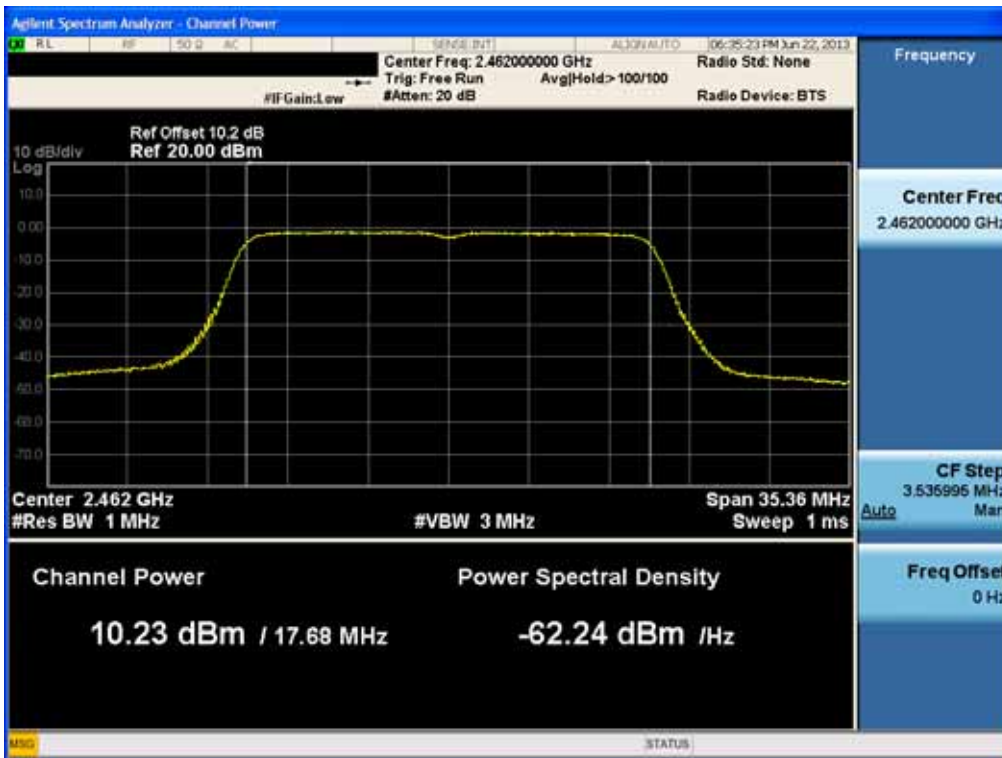

### Conducted Output Power (802.11ac-CH 11) 6.5Mbps

### Conducted Output Power (802.11ac-CH 11) 19.5Mbps