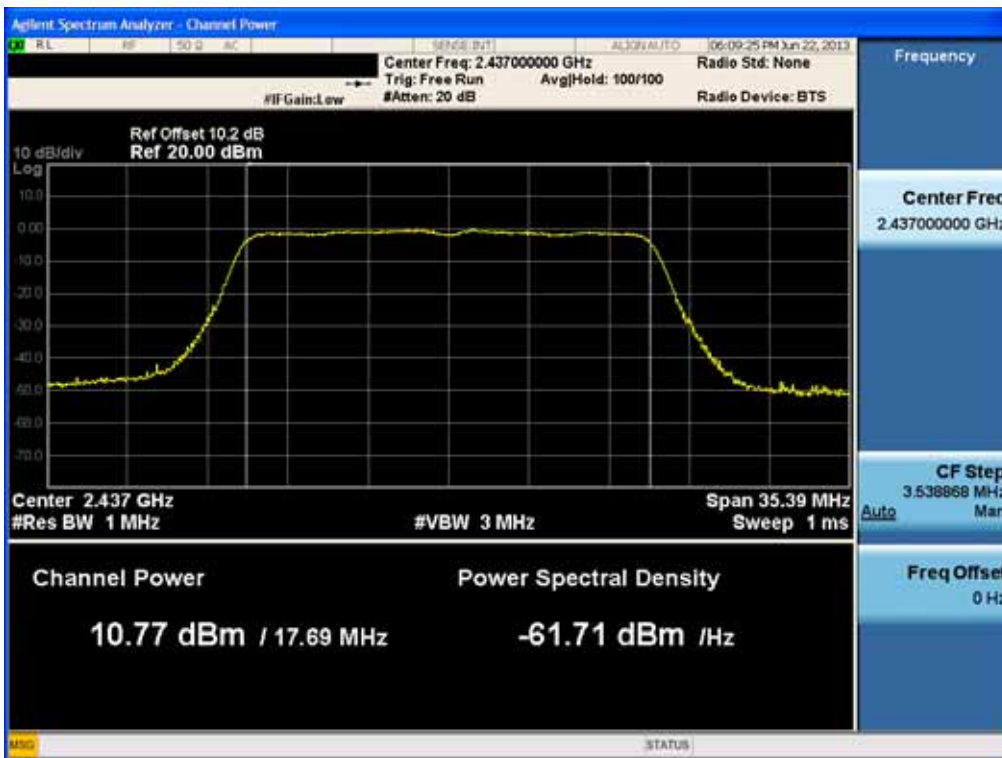

Conducted Output Power (802.11n-CH 6) 26Mbps

FCC PT.15.247 TEST REPORT	FCC CERTIFICATION REPORT		www.hct.co.kr
Test Report No. HCTR1306FR24-2	Date of Issue: July 31, 2013	EUT Type: Cellular/PCS GSM/GPRS/WCDMA/HSDPA/HSUPA Phone with Bluetooth, WLAN and NFC(Felica)	FCC ID: ZNFL01F