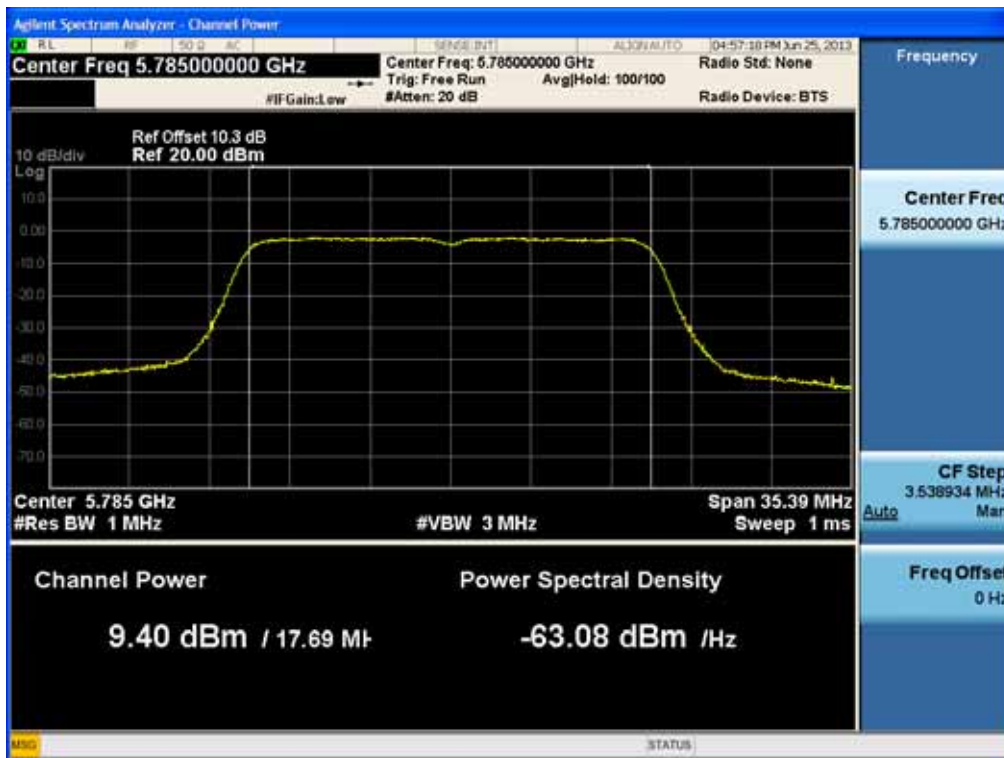

Conducted Output Power (802.11n-CH 157) 52 Mbps

FCC PT.15.247 TEST REPORT	FCC CERTIFICATION REPORT		www.hct.co.kr
Test Report No. HCTR1306FR24-2	Date of Issue: July 31, 2013	EUT Type: Cellular/PCS GSM/GPRS/WCDMA/HSDPA/HSUPA Phone with Bluetooth, WLAN and NFC(Felica)	FCC ID: ZNFL01F