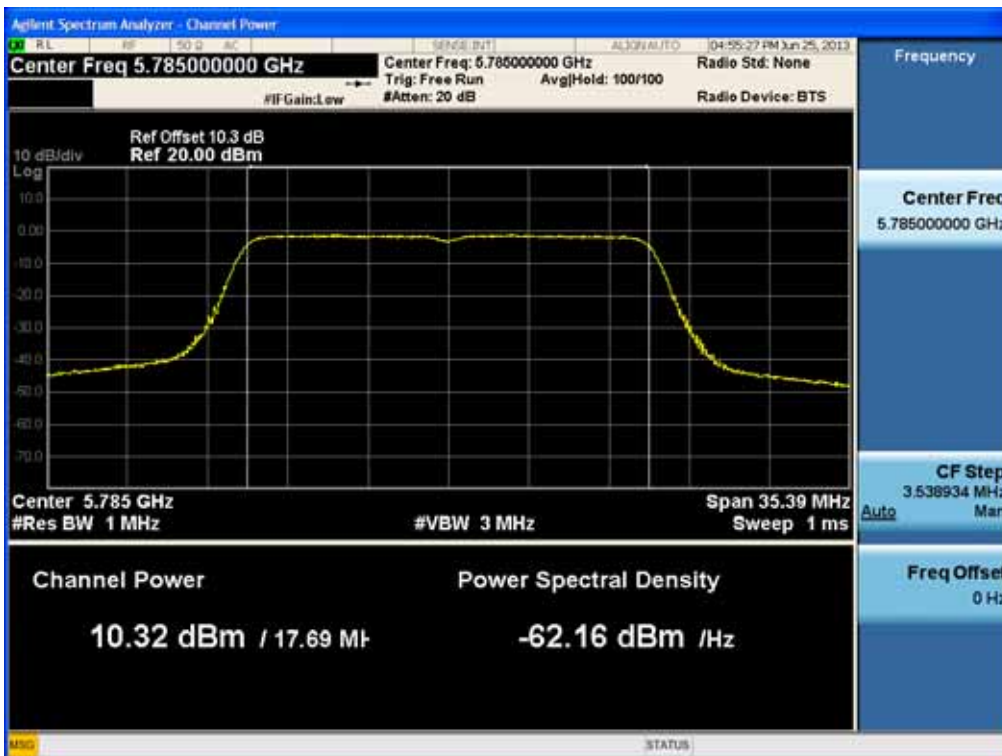

Conducted Output Power (802.11n-CH 157) 13 Mbps

FCC PT.15.247 TEST REPORT	FCC CERTIFICATION REPORT		www.hct.co.kr
Test Report No. HCTR1306FR24-2	Date of Issue: July 31, 2013	EUT Type: Cellular/PCS GSM/GPRS/WCDMA/HSDPA/HSUPA Phone with Bluetooth, WLAN and NFC(Felica)	FCC ID: ZNFL01F