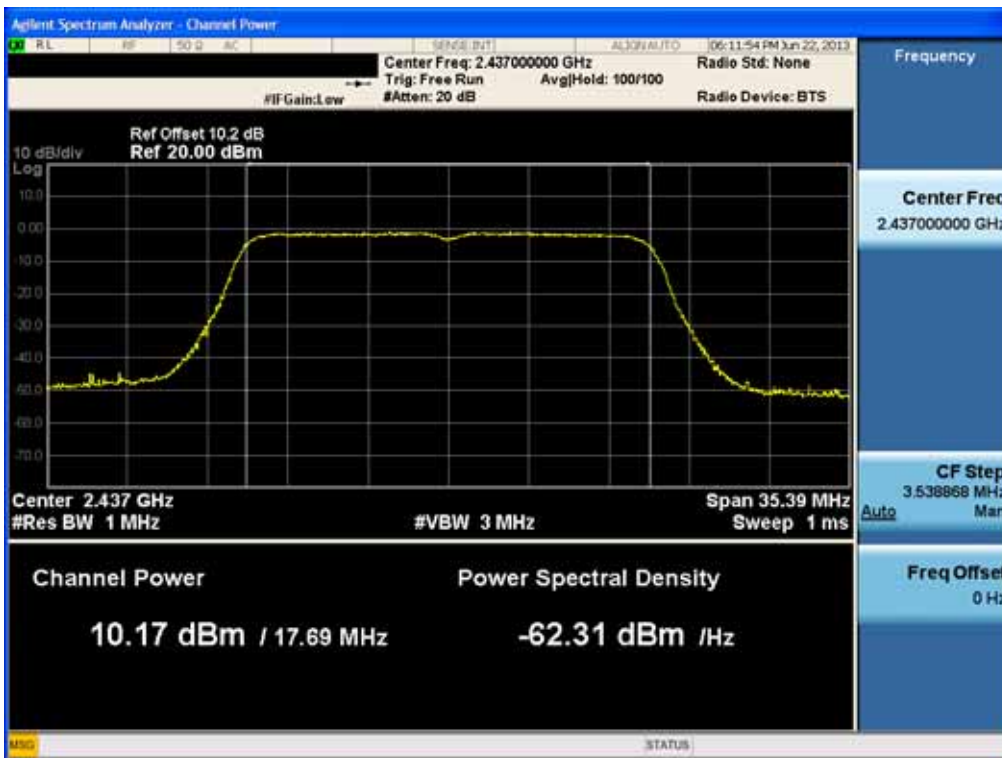

Conducted Output Power (802.11n-CH 6) 65Mbps

FCC PT.15.247 TEST REPORT	FCC CERTIFICATION REPORT		www.hct.co.kr
Test Report No. HCTR1306FR24-2	Date of Issue: July 31, 2013	EUT Type: Cellular/PCS GSM/GPRS/WCDMA/HSDPA/HSUPA Phone with Bluetooth, WLAN and NFC(Felica)	FCC ID: ZNFL01F