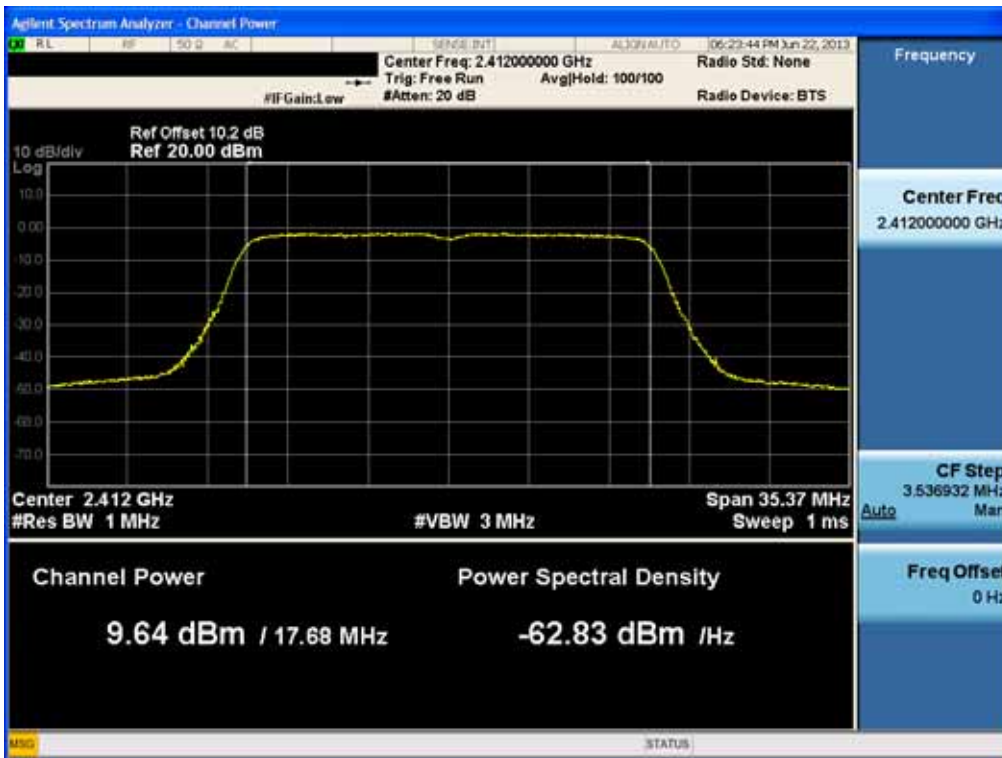

### Conducted Output Power (802.11g-CH 11) 24Mbps

### Conducted Output Power (802.11g-CH 11) 48Mbps

### Conducted Output Power (802.11ac-CH 1) 19.5Mbps

### Conducted Output Power (802.11ac-CH 1) 39Mbps