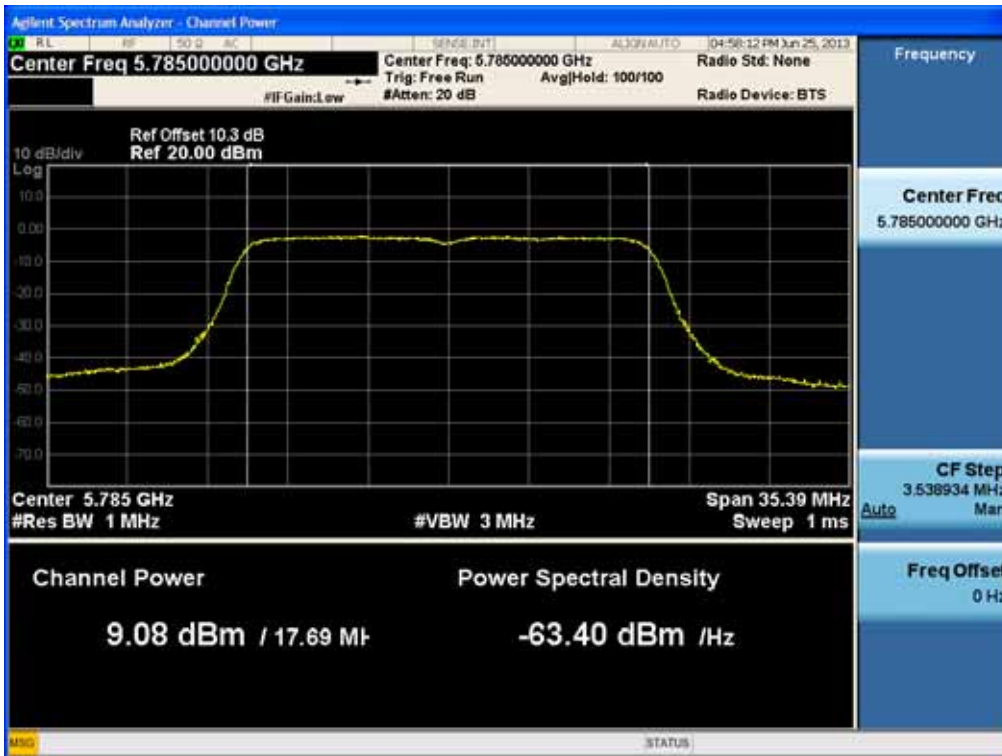

Conducted Output Power (802.11n-CH 157) 65 Mbps

FCC PT.15.247 TEST REPORT	FCC CERTIFICATION REPORT		www.hct.co.kr
Test Report No. HCTR1306FR24-2	Date of Issue: July 31, 2013	EUT Type: Cellular/PCS GSM/GPRS/WCDMA/HSDPA/HSUPA Phone with Bluetooth, WLAN and NFC(Felica)	FCC ID: ZNFL01F