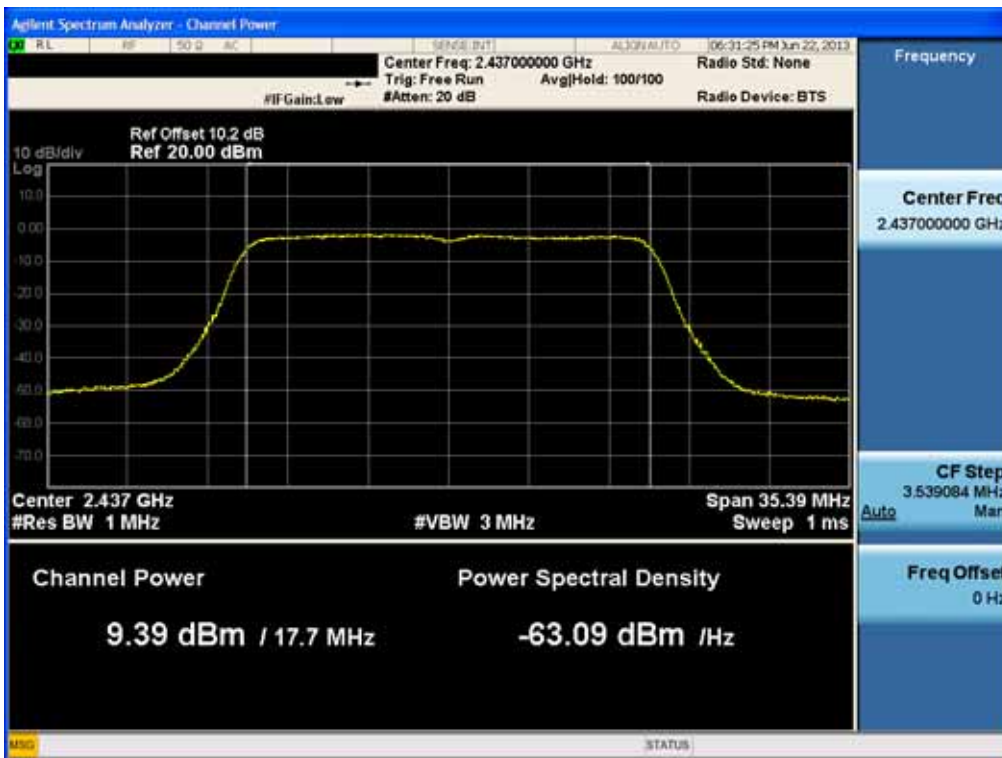

Conducted Output Power (802.11ac-CH 6) 58.5Mbps

FCC PT.15.247 TEST REPORT	FCC CERTIFICATION REPORT		www.hct.co.kr
Test Report No. HCTR1306FR24-2	Date of Issue: July 31, 2013	EUT Type: Cellular/PCS GSM/GPRS/WCDMA/HSDPA/HSUPA Phone with Bluetooth, WLAN and NFC(Felica)	FCC ID: ZNFL01F