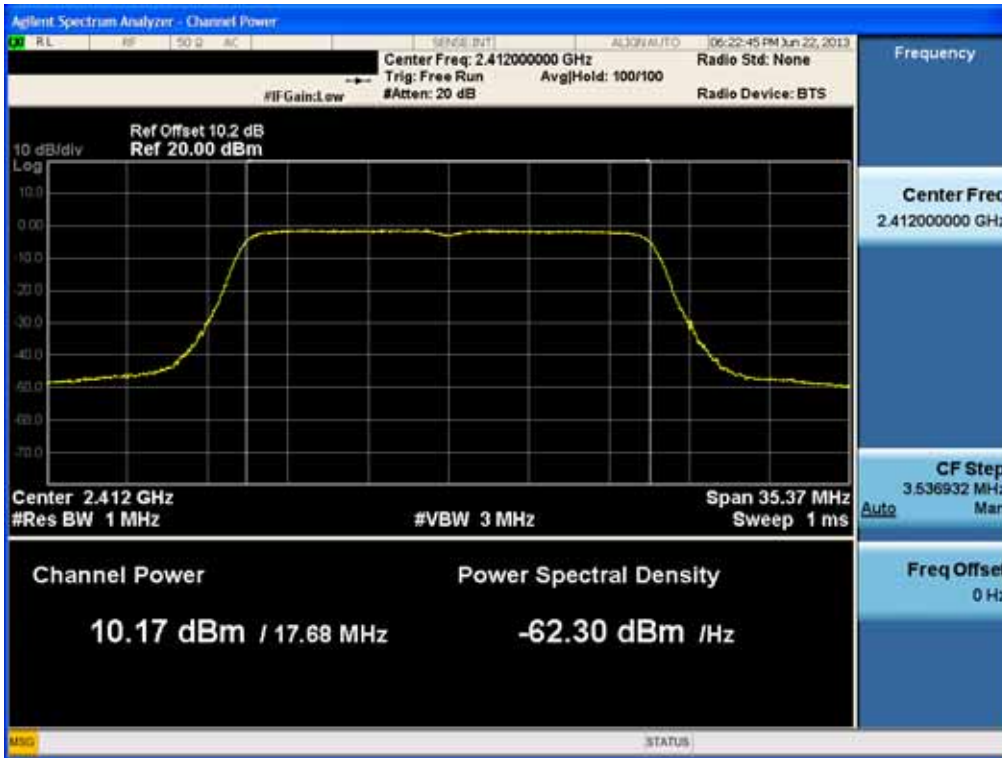

### Conducted Output Power (802.11g-CH 11) 24Mbps

### Conducted Output Power (802.11n-CH 11) 58.5Mbps

### Conducted Output Power (802.11ac-CH 1) 6.5Mbps

### Conducted Output Power (802.11ac-CH 1) 19.5Mbps