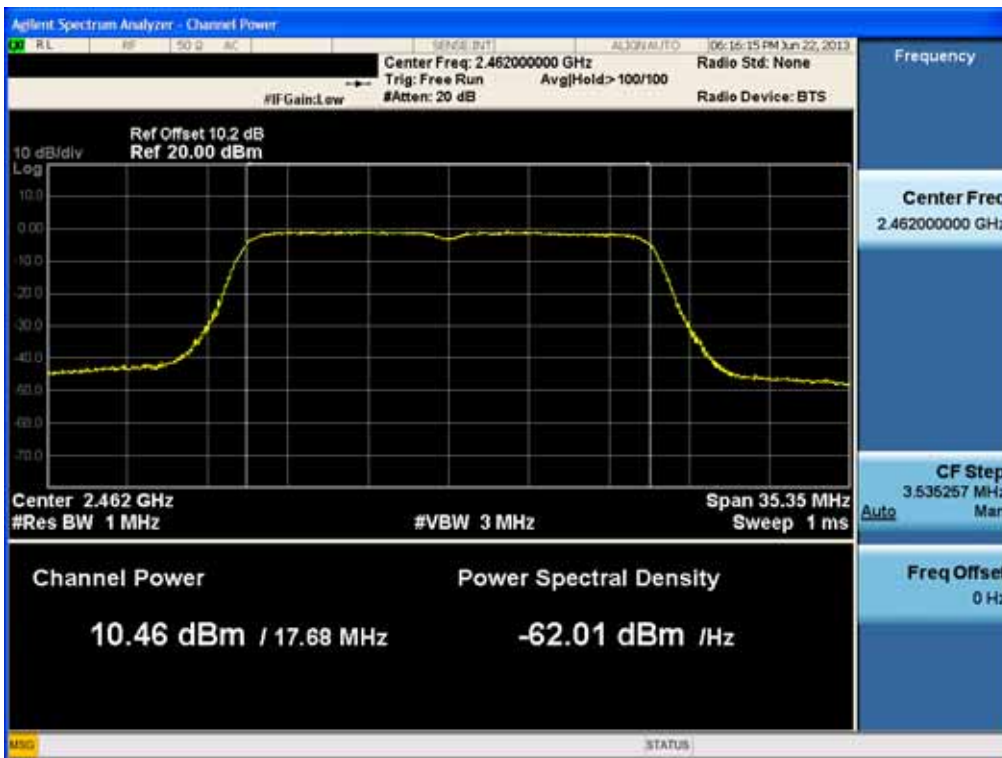

Conducted Output Power (802.11n-CH 11) 52Mbps

FCC PT.15.247 TEST REPORT	FCC CERTIFICATION REPORT		www.hct.co.kr
Test Report No. HCTR1306FR24-2	Date of Issue: July 31, 2013	EUT Type: Cellular/PCS GSM/GPRS/WCDMA/HSDPA/HSUPA Phone with Bluetooth, WLAN and NFC(Felica)	FCC ID: ZNFL01F