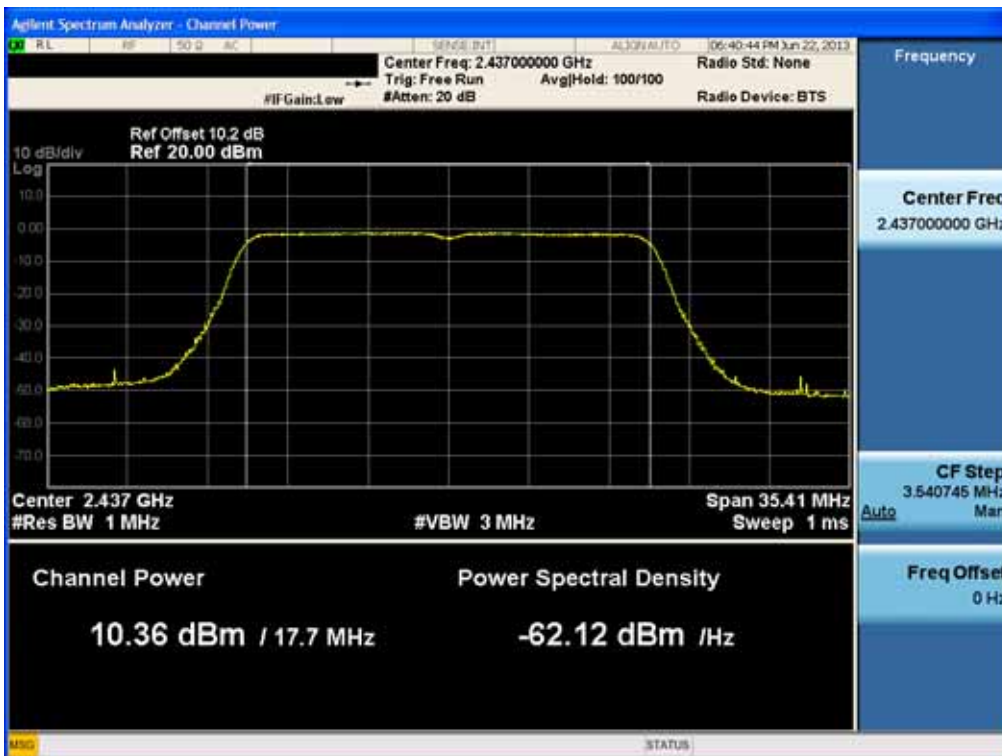

Conducted Output Power (802.11ac-CH 6) 6.5Mbps

FCC PT.15.247 TEST REPORT	FCC CERTIFICATION REPORT		www.hct.co.kr
Test Report No. HCTR1306FR24-2	Date of Issue: July 31, 2013	EUT Type: Cellular/PCS GSM/GPRS/WCDMA/HSDPA/HSUPA Phone with Bluetooth, WLAN and NFC(Felica)	FCC ID: ZNFL01F