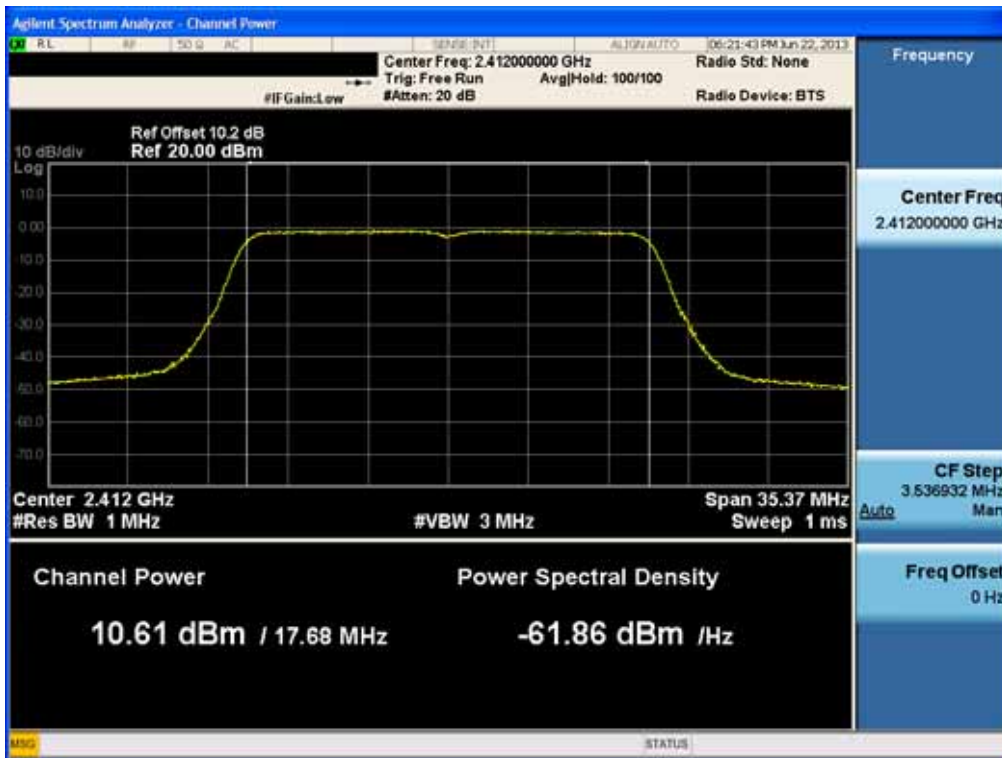

### Conducted Output Power (802.11g-CH 11) 24Mbps

### Conducted Output Power (802.11n-CH 11) 58.5Mbps

### Conducted Output Power (802.11ac-CH 1) 6.5Mbps