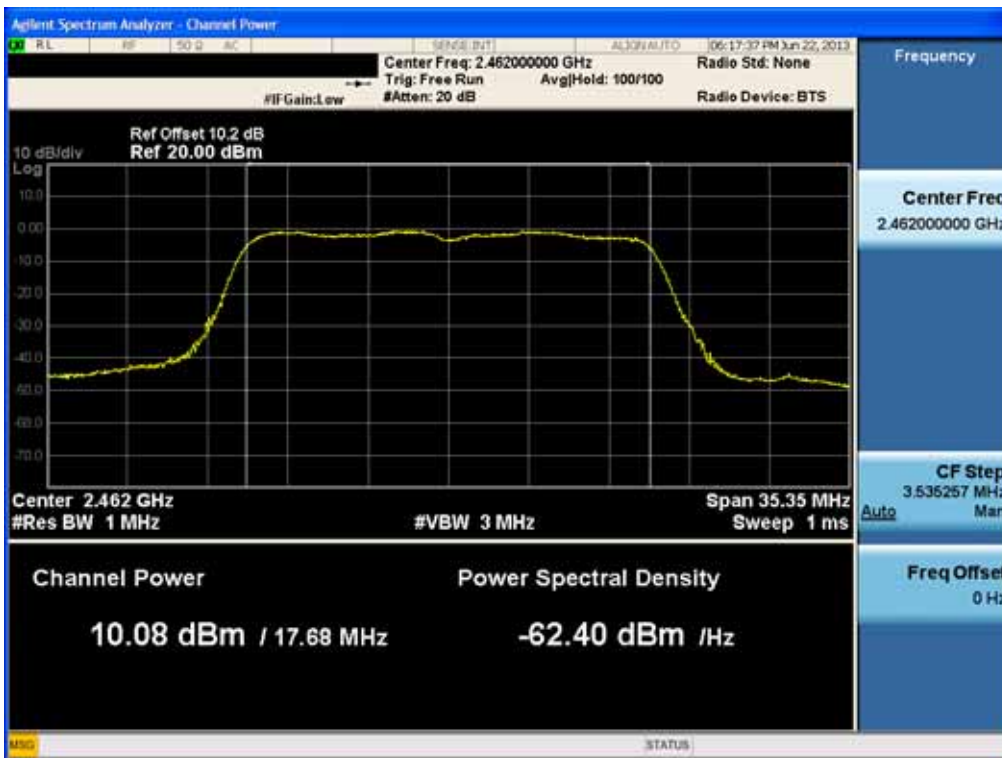

Conducted Output Power (802.11n-CH 11) 65Mbps

FCC PT.15.247 TEST REPORT	FCC CERTIFICATION REPORT		www.hct.co.kr
Test Report No. HCTR1306FR24-2	Date of Issue: July 31, 2013	EUT Type: Cellular/PCS GSM/GPRS/WCDMA/HSDPA/HSUPA Phone with Bluetooth, WLAN and NFC(Felica)	FCC ID: ZNFL01F