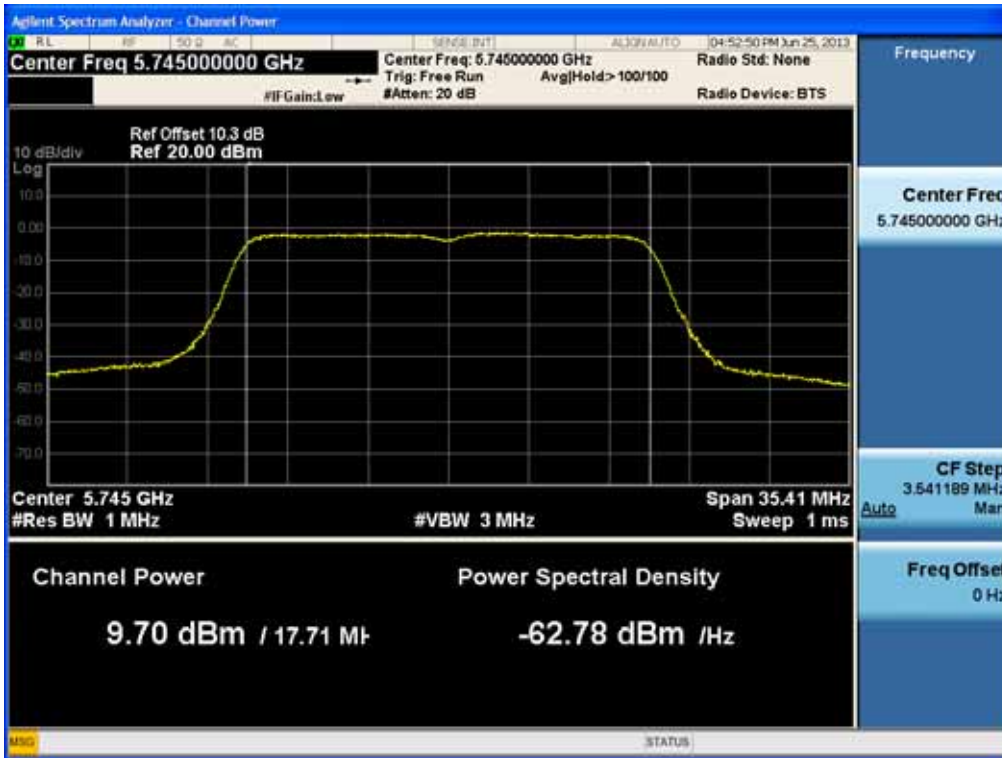

Conducted Output Power (802.11n-CH 149) 58.5 Mbps