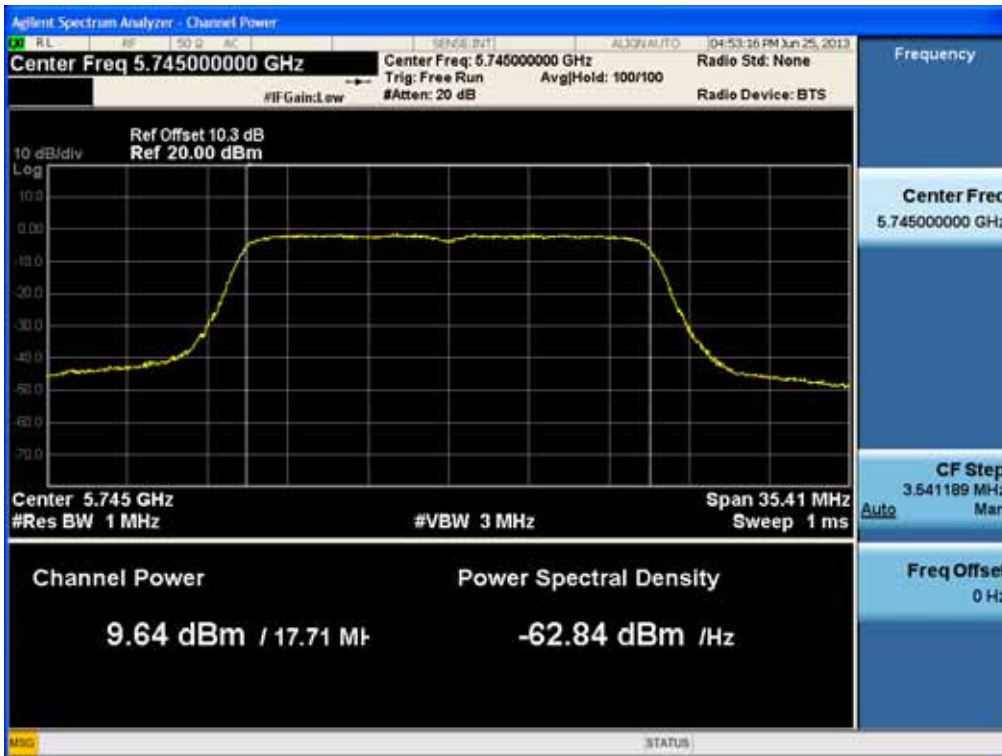

Conducted Output Power (802.11n-CH 149) 65 Mbps

FCC PT.15.247 TEST REPORT	FCC CERTIFICATION REPORT		www.hct.co.kr
Test Report No. HCTR1306FR24-2	Date of Issue: July 31, 2013	EUT Type: Cellular/PCS GSM/GPRS/WCDMA/HSDPA/HSUPA Phone with Bluetooth, WLAN and NFC(Felica)	FCC ID: ZNFL01F