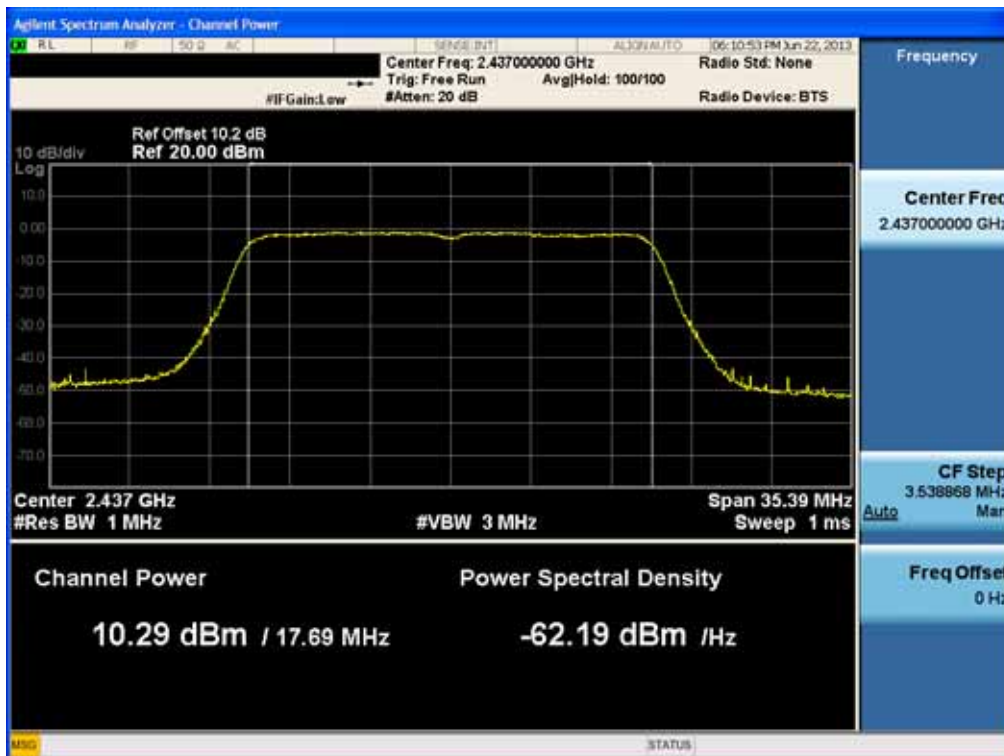

Conducted Output Power (802.11n-CH 6) 52Mbps

FCC PT.15.247 TEST REPORT	FCC CERTIFICATION REPORT		www.hct.co.kr
Test Report No. HCTR1306FR24-2	Date of Issue: July 31, 2013	EUT Type: Cellular/PCS GSM/GPRS/WCDMA/HSDPA/HSUPA Phone with Bluetooth, WLAN and NFC(Felica)	FCC ID: ZNFL01F