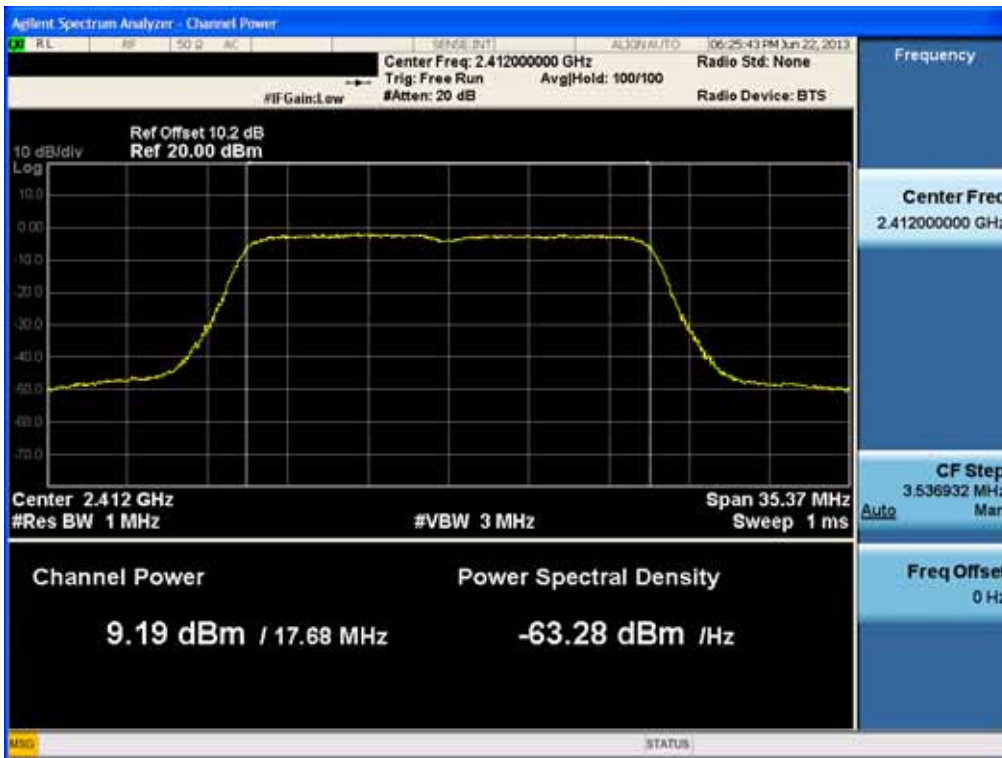

### Conducted Output Power (802.11ac-CH 1) 58.5Mbps

### Conducted Output Power (802.11ac-CH 1) 78Mbps