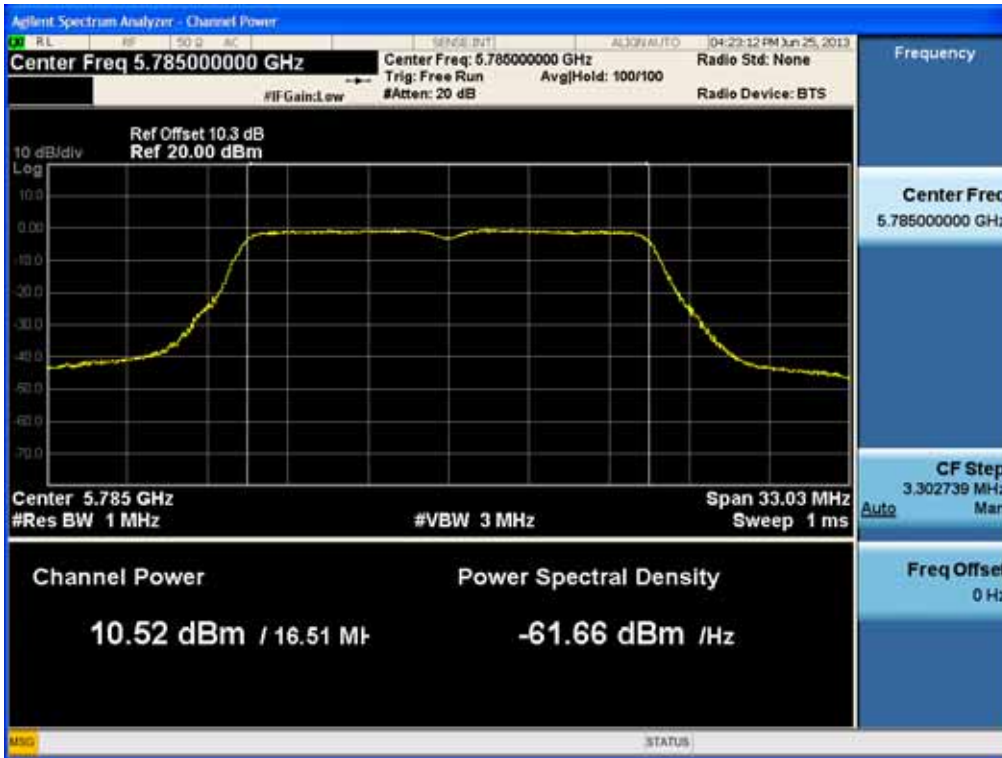

Conducted Output Power (802.11a-CH 157) 48 Mbps