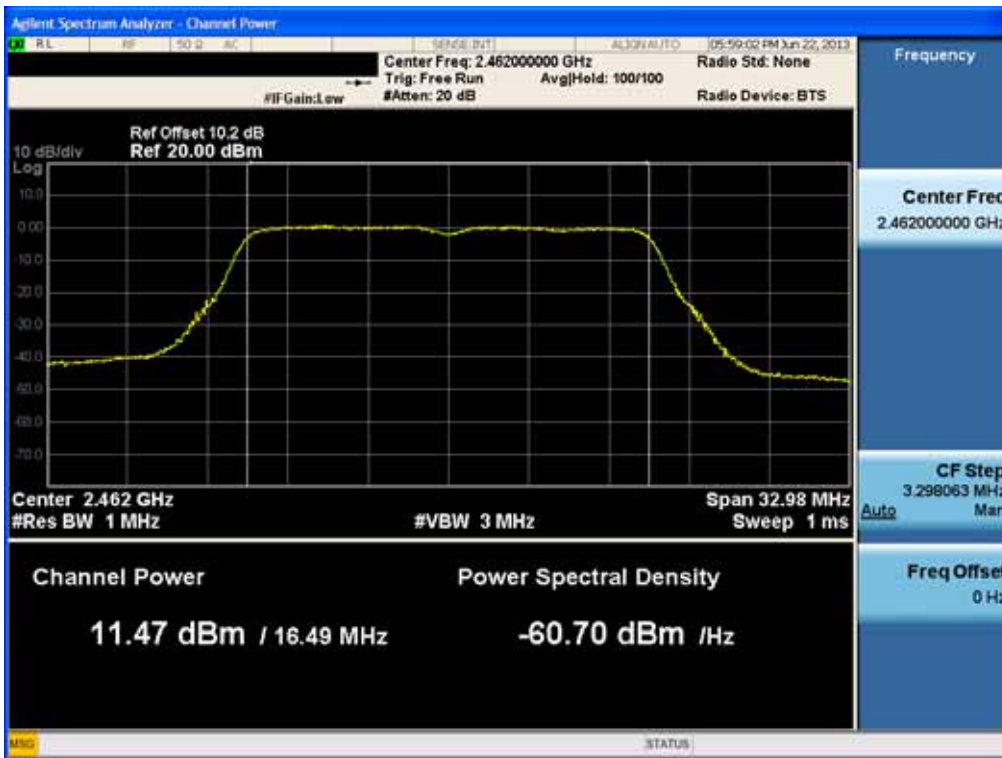

### Conducted Output Power (802.11g-CH 11) 24Mbps

### Conducted Output Power (802.11g-CH 11) 36Mbps

FCC PT.15.247 TEST REPORT	FCC CERTIFICATION REPORT		<a href="http://www.hct.co.kr">www.hct.co.kr</a>
Test Report No. HCTR1306FR24-2	Date of Issue: July 31, 2013	EUT Type: Cellular/PCS GSM/GPRS/WCDMA/HSDPA/HSUPA Phone with Bluetooth, WLAN and NFC(Felica)	FCC ID: ZNFL01F

### Conducted Output Power (802.11g-CH 11) 48Mbps