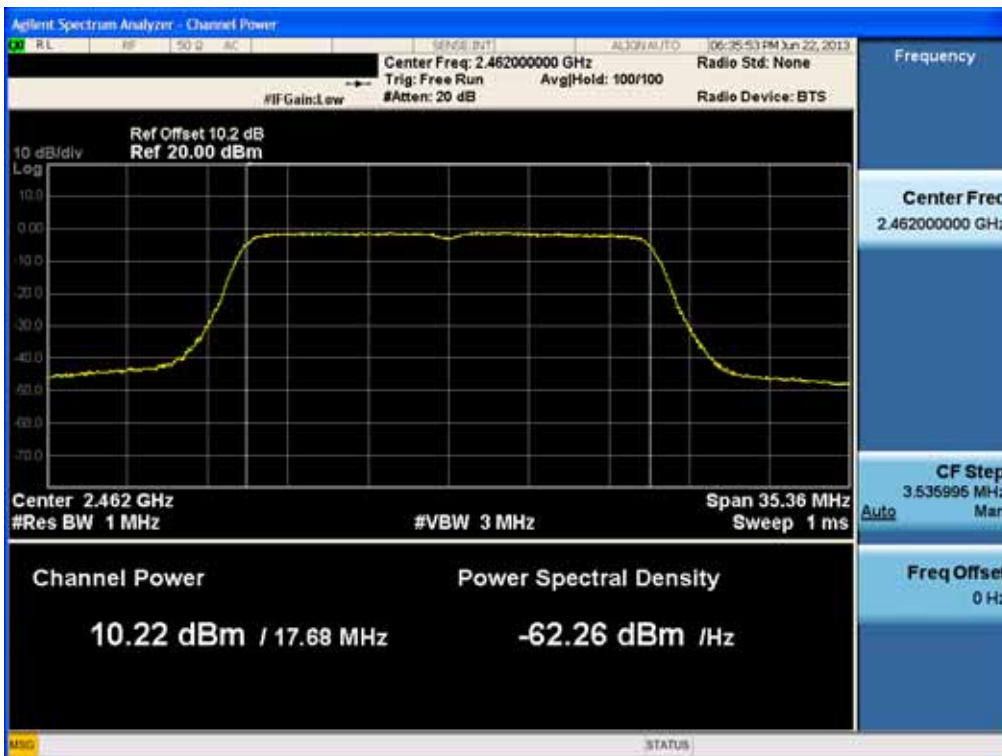

Conducted Output Power (802.11ac-CH 11) 26Mbps

FCC PT.15.247 TEST REPORT	FCC CERTIFICATION REPORT		www.hct.co.kr
Test Report No. HCTR1306FR24-2	Date of Issue: July 31, 2013	EUT Type: Cellular/PCS GSM/GPRS/WCDMA/HSDPA/HSUPA Phone with Bluetooth, WLAN and NFC(Felica)	FCC ID: ZNFL01F