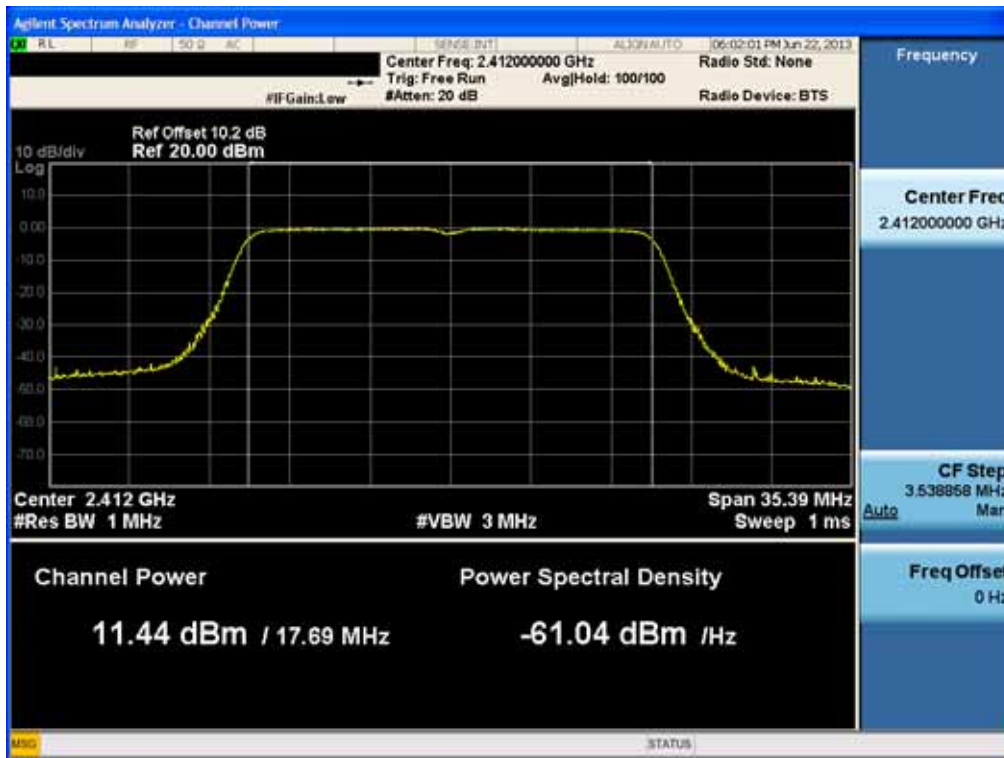

### Conducted Output Power (802.11g-CH 11) 24Mbps

### Conducted Output Power (802.11g-CH 11) 48Mbps

### Conducted Output Power (802.11g-CH 11) 54Mbps

FCC PT.15.247 TEST REPORT	FCC CERTIFICATION REPORT		<a href="http://www.hct.co.kr">www.hct.co.kr</a>
Test Report No. HCTR1306FR24-2	Date of Issue: July 31, 2013	EUT Type: Cellular/PCS GSM/GPRS/WCDMA/HSDPA/HSUPA Phone with Bluetooth, WLAN and NFC(Felica)	FCC ID: ZNFL01F

### Conducted Output Power (802.11n-CH 1) 6.5Mbps