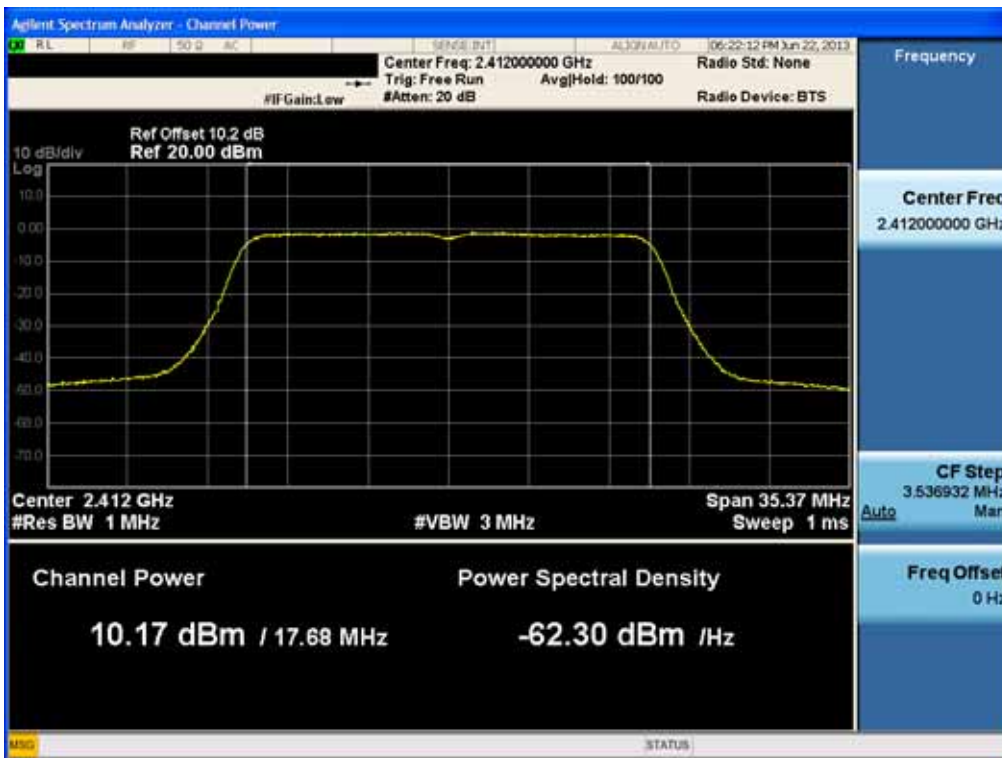

Conducted Output Power (802.11ac-CH 1) 13Mbps

FCC PT.15.247 TEST REPORT	FCC CERTIFICATION REPORT		www.hct.co.kr
Test Report No. HCTR1306FR24-2	Date of Issue: July 31, 2013	EUT Type: Cellular/PCS GSM/GPRS/WCDMA/HSDPA/HSUPA Phone with Bluetooth, WLAN and NFC(Felica)	FCC ID: ZNFL01F