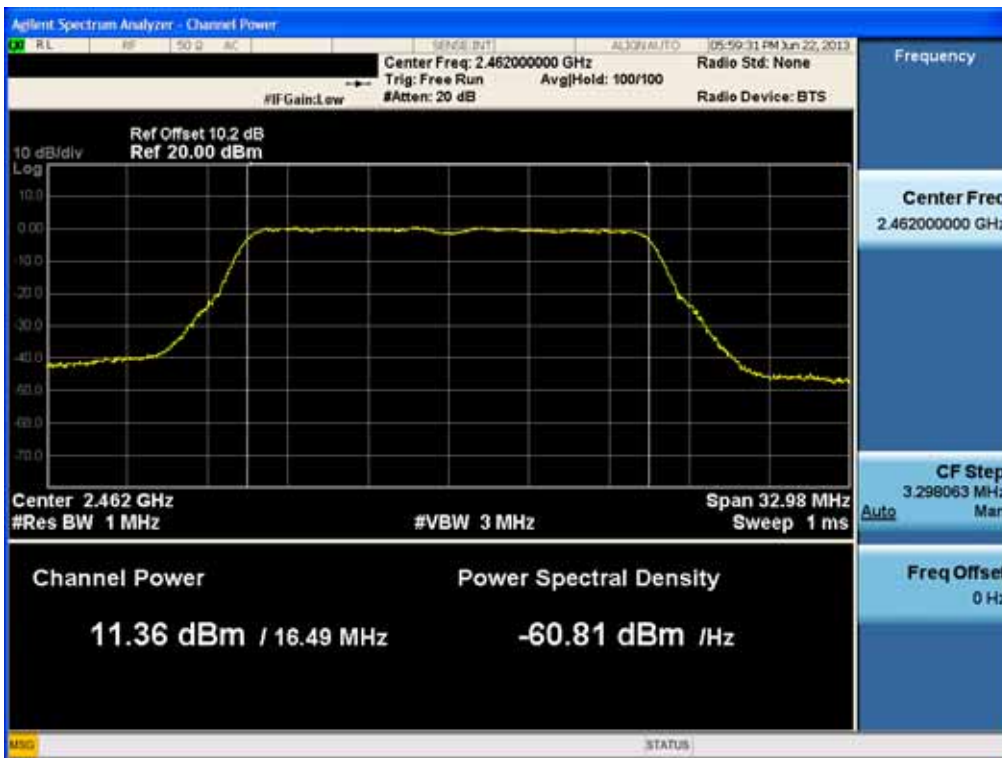

Conducted Output Power (802.11g-CH 11) 54Mbps

FCC PT.15.247 TEST REPORT	FCC CERTIFICATION REPORT		www.hct.co.kr
Test Report No. HCTR1306FR24-2	Date of Issue: July 31, 2013	EUT Type: Cellular/PCS GSM/GPRS/WCDMA/HSDPA/HSUPA Phone with Bluetooth, WLAN and NFC(Felica)	FCC ID: ZNFL01F