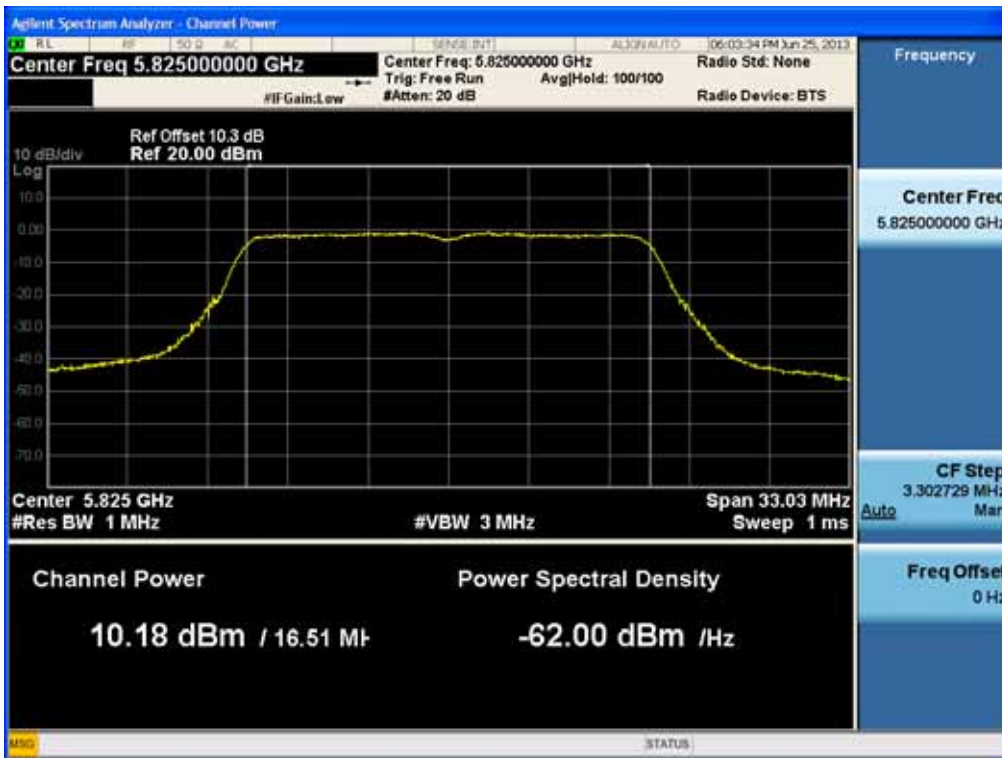

Conducted Output Power (802.11a-CH 165) 48 Mbps