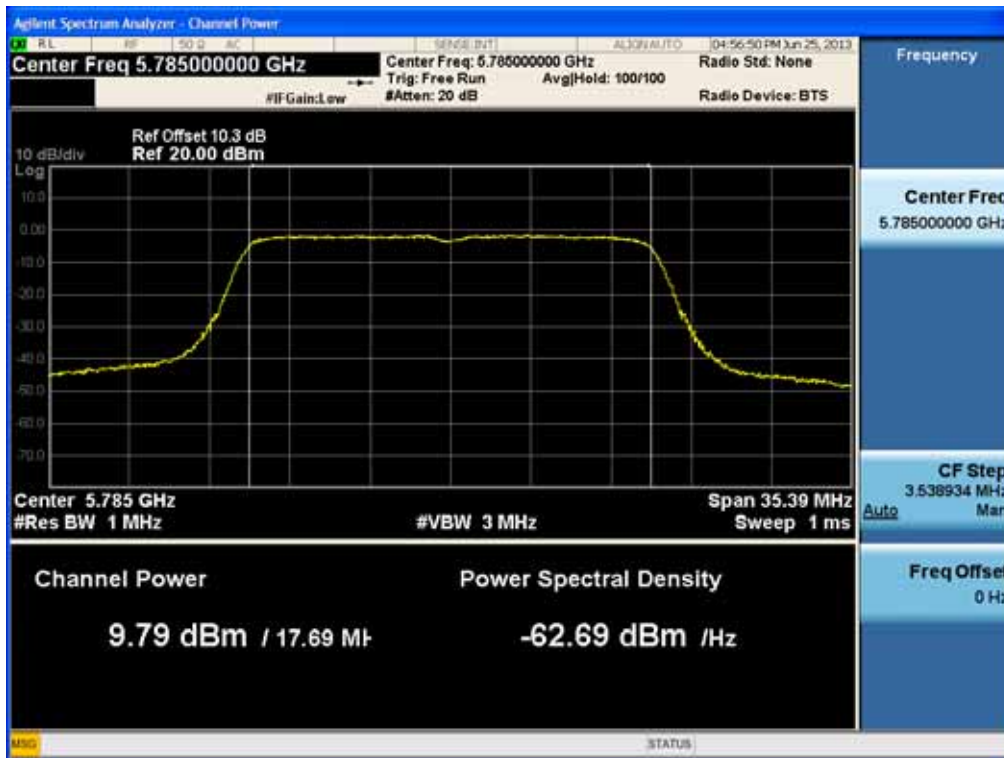

Conducted Output Power (802.11n-CH 157) 39 Mbps