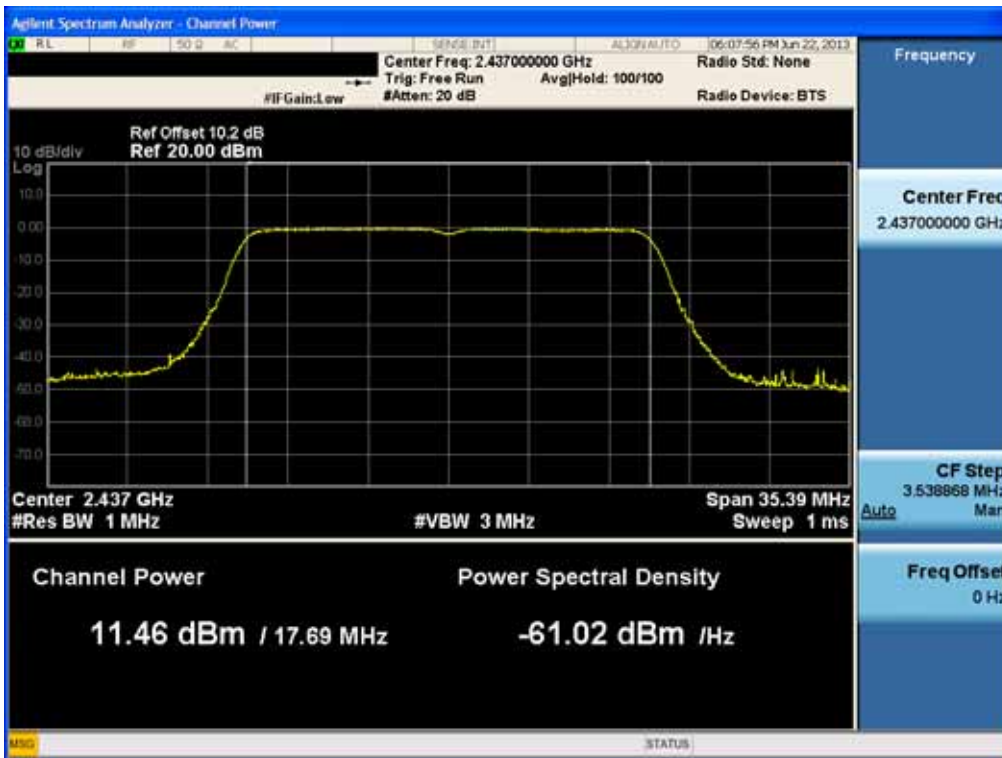

### Conducted Output Power (802.11n-CH 1) 58.5Mbps

### Conducted Output Power (802.11n-CH 6) 6.5Mbps