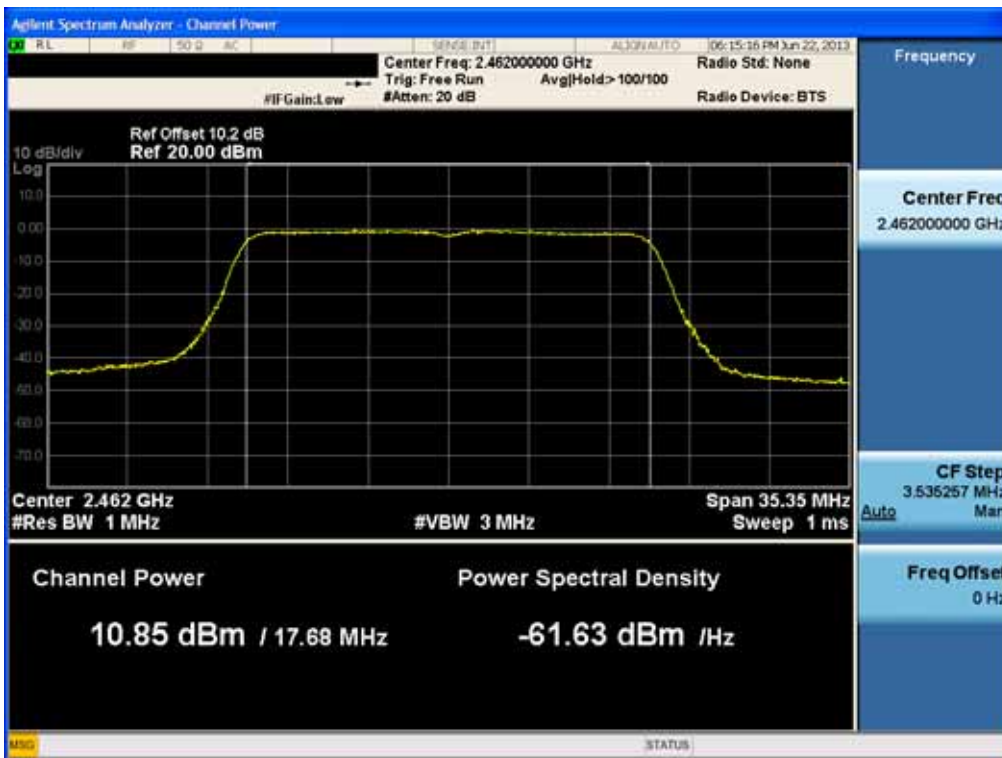

Conducted Output Power (802.11n-CH 11) 26Mbps

FCC PT.15.247 TEST REPORT	FCC CERTIFICATION REPORT		www.hct.co.kr
Test Report No. HCTR1306FR24-2	Date of Issue: July 31, 2013	EUT Type: Cellular/PCS GSM/GPRS/WCDMA/HSDPA/HSUPA Phone with Bluetooth, WLAN and NFC(Felica)	FCC ID: ZNFL01F