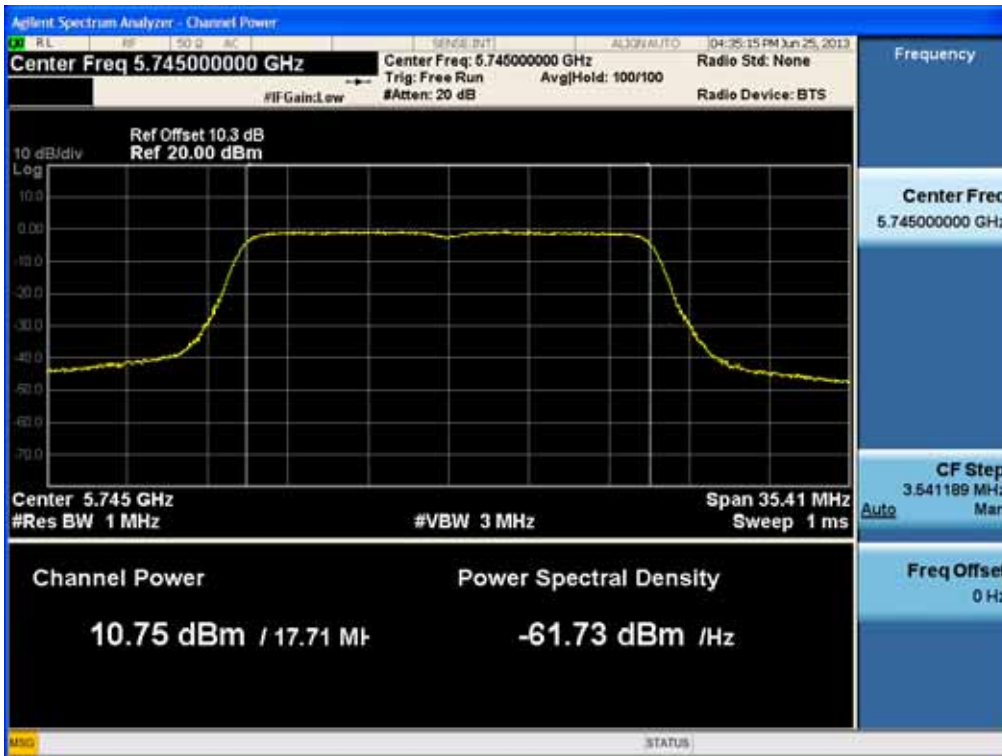

Conducted Output Power (802.11n-CH 149) 26 Mbps

FCC PT.15.247 TEST REPORT	FCC CERTIFICATION REPORT		www.hct.co.kr
Test Report No. HCTR1306FR24-2	Date of Issue: July 31, 2013	EUT Type: Cellular/PCS GSM/GPRS/WCDMA/HSDPA/HSUPA Phone with Bluetooth, WLAN and NFC(Felica)	FCC ID: ZNFL01F