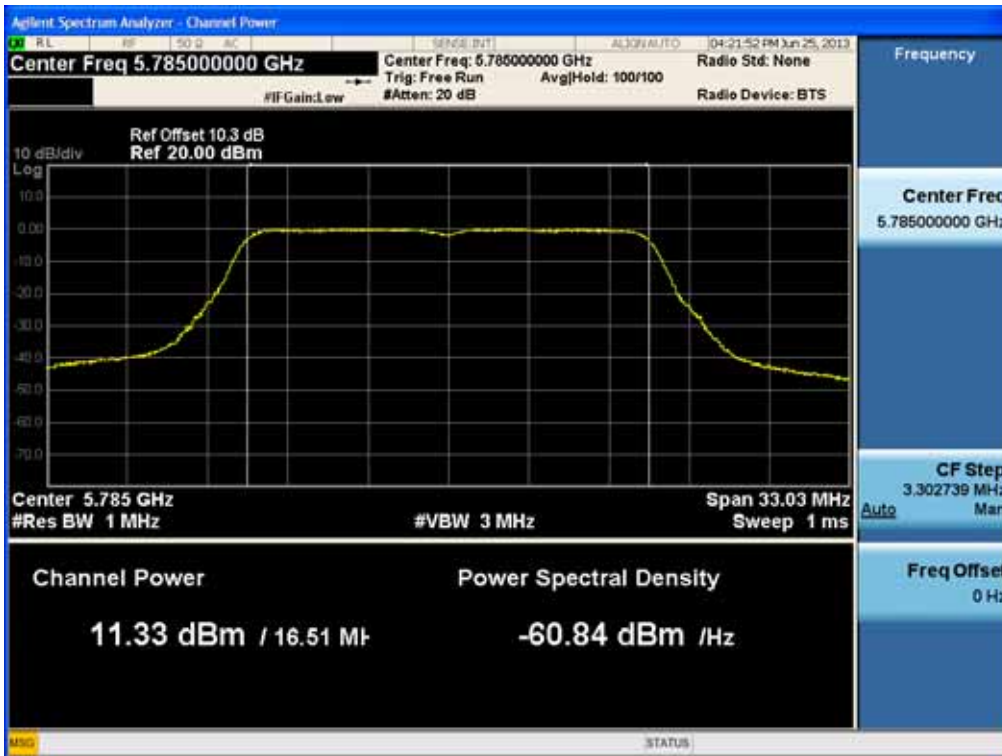

Conducted Output Power (802.11a-CH 157) 18 Mbps

FCC PT.15.247 TEST REPORT	FCC CERTIFICATION REPORT		www.hct.co.kr
Test Report No. HCTR1306FR24-2	Date of Issue: July 31, 2013	EUT Type: Cellular/PCS GSM/GPRS/WCDMA/HSDPA/HSUPA Phone with Bluetooth, WLAN and NFC(Felica)	FCC ID: ZNFL01F