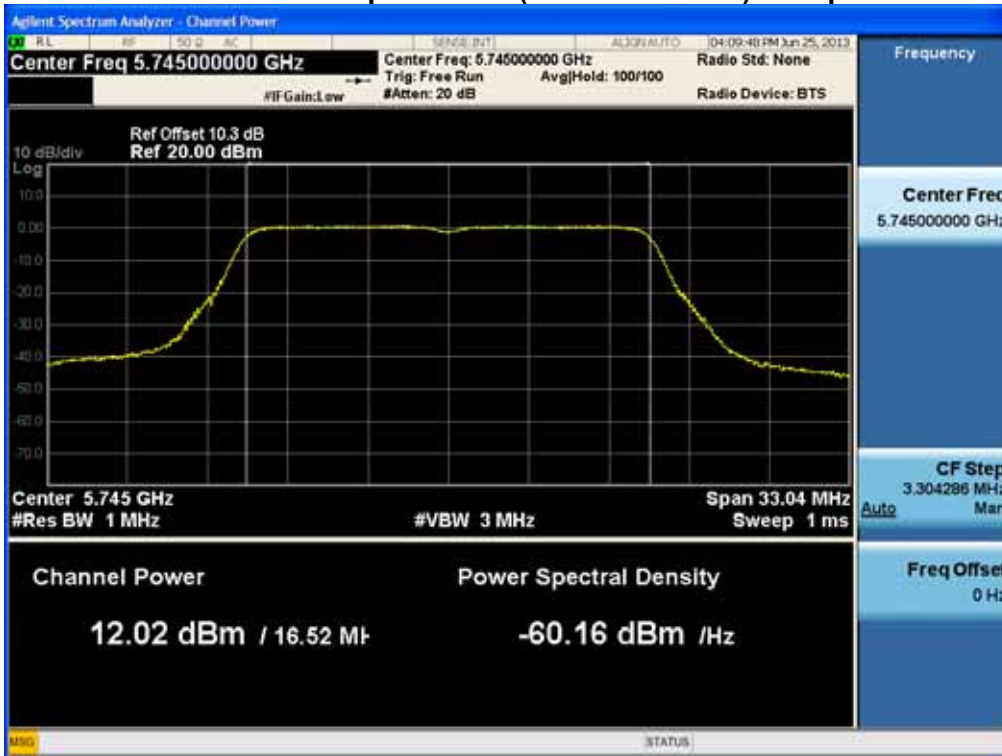

(5745 MHz ~5825 MHz)

Conducted Output Power (802.11a-CH 149) 6 Mbps