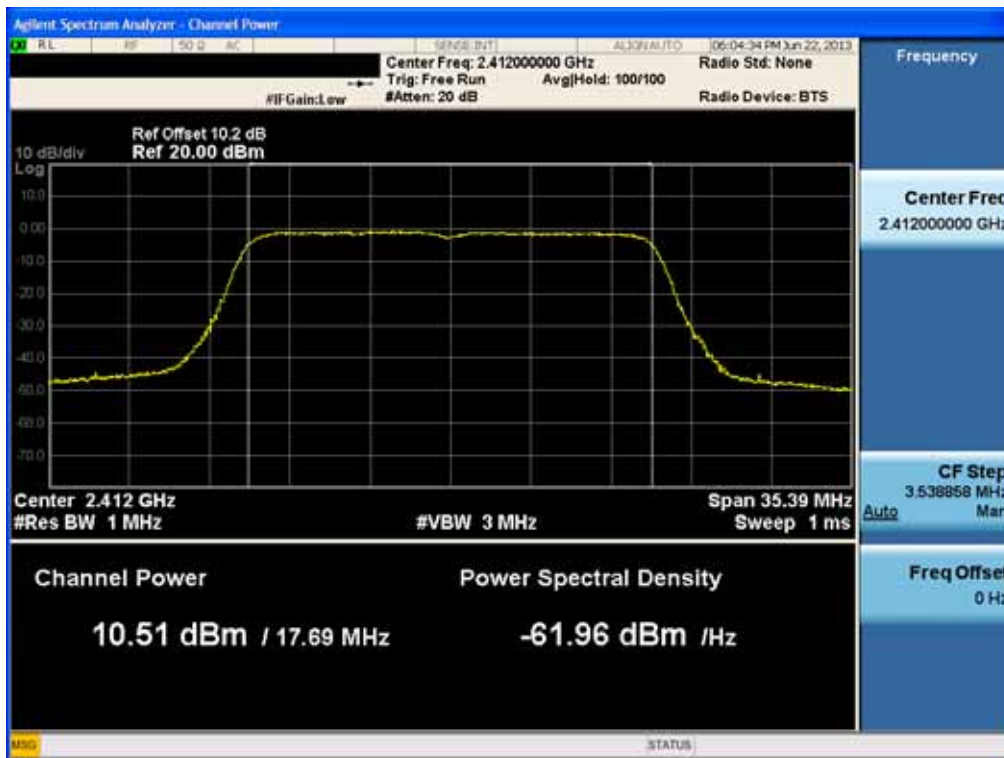

Conducted Output Power (802.11n-CH 1) 52Mbps

FCC PT.15.247 TEST REPORT	FCC CERTIFICATION REPORT		www.hct.co.kr
Test Report No. HCTR1306FR24-2	Date of Issue: July 31, 2013	EUT Type: Cellular/PCS GSM/GPRS/WCDMA/HSDPA/HSUPA Phone with Bluetooth, WLAN and NFC(Felica)	FCC ID: ZNFL01F