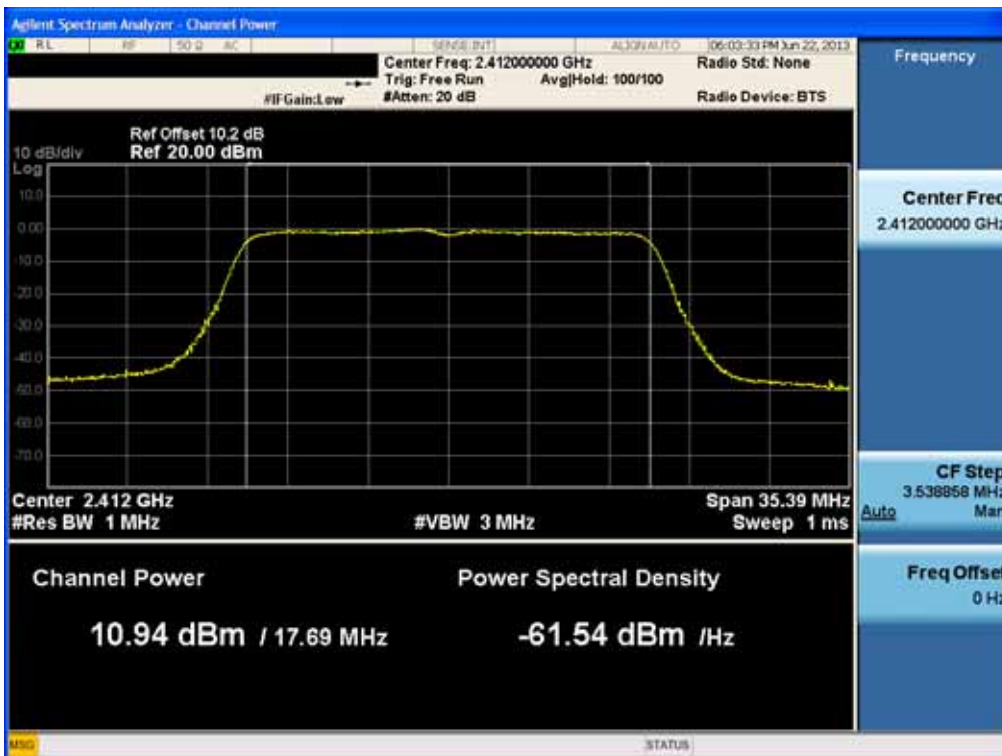

Conducted Output Power (802.11n-CH 1) 26Mbps

FCC PT.15.247 TEST REPORT	FCC CERTIFICATION REPORT		www.hct.co.kr
Test Report No. HCTR1306FR24-2	Date of Issue: July 31, 2013	EUT Type: Cellular/PCS GSM/GPRS/WCDMA/HSDPA/HSUPA Phone with Bluetooth, WLAN and NFC(Felica)	FCC ID: ZNFL01F