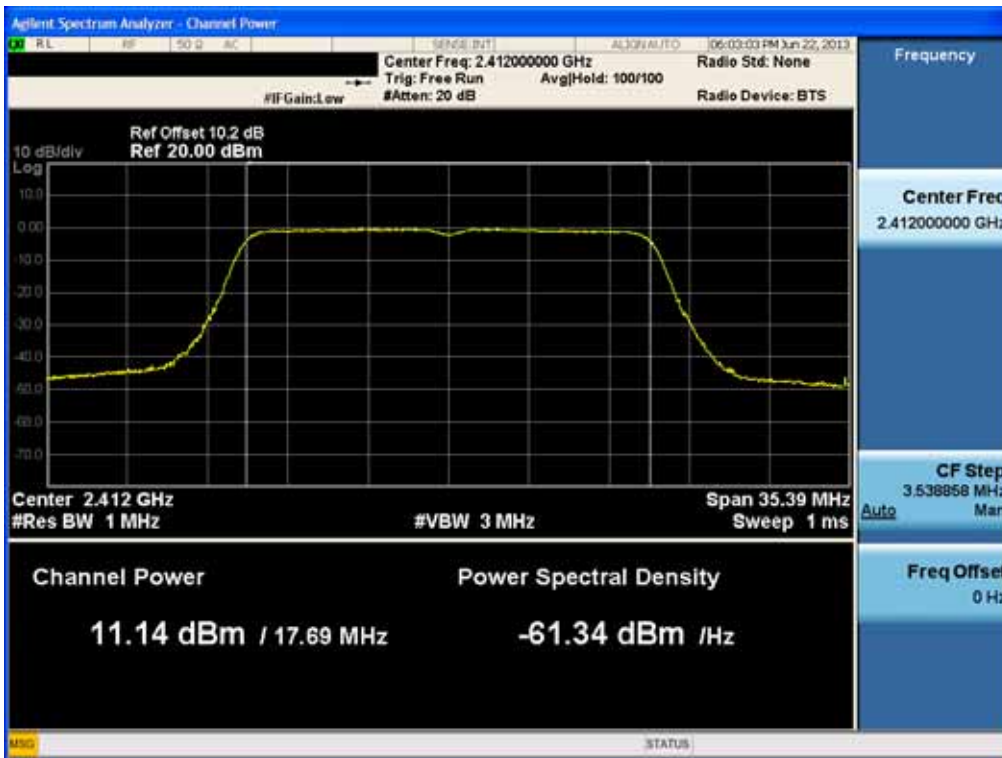

### Conducted Output Power (802.11g-CH 11) 48Mbps

### Conducted Output Power (802.11n-CH 1) 6.5Mbps

### Conducted Output Power (802.11n-CH 1) 13Mbps

FCC PT.15.247 TEST REPORT	FCC CERTIFICATION REPORT		<a href="http://www.hct.co.kr">www.hct.co.kr</a>
Test Report No. HCTR1306FR24-2	Date of Issue: July 31, 2013	EUT Type: Cellular/PCS GSM/GPRS/WCDMA/HSDPA/HSUPA Phone with Bluetooth, WLAN and NFC(Felica)	FCC ID: ZNFL01F

### Conducted Output Power (802.11n-CH 1) 19.5Mbps