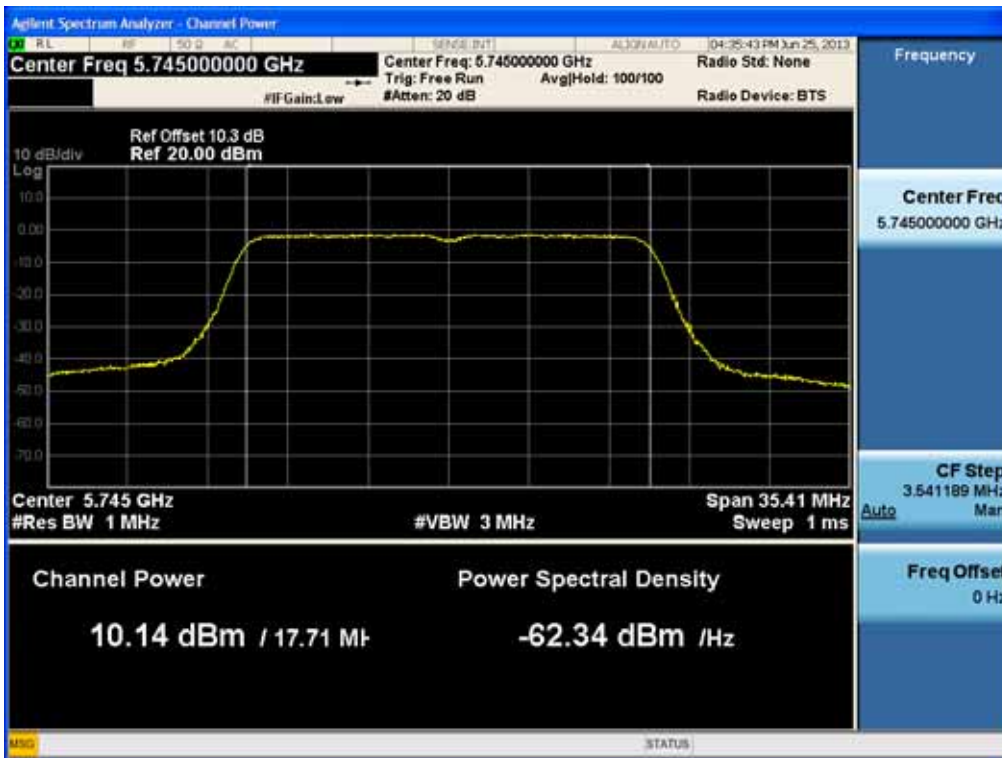

Conducted Output Power (802.11n-CH 149) 39 Mbps