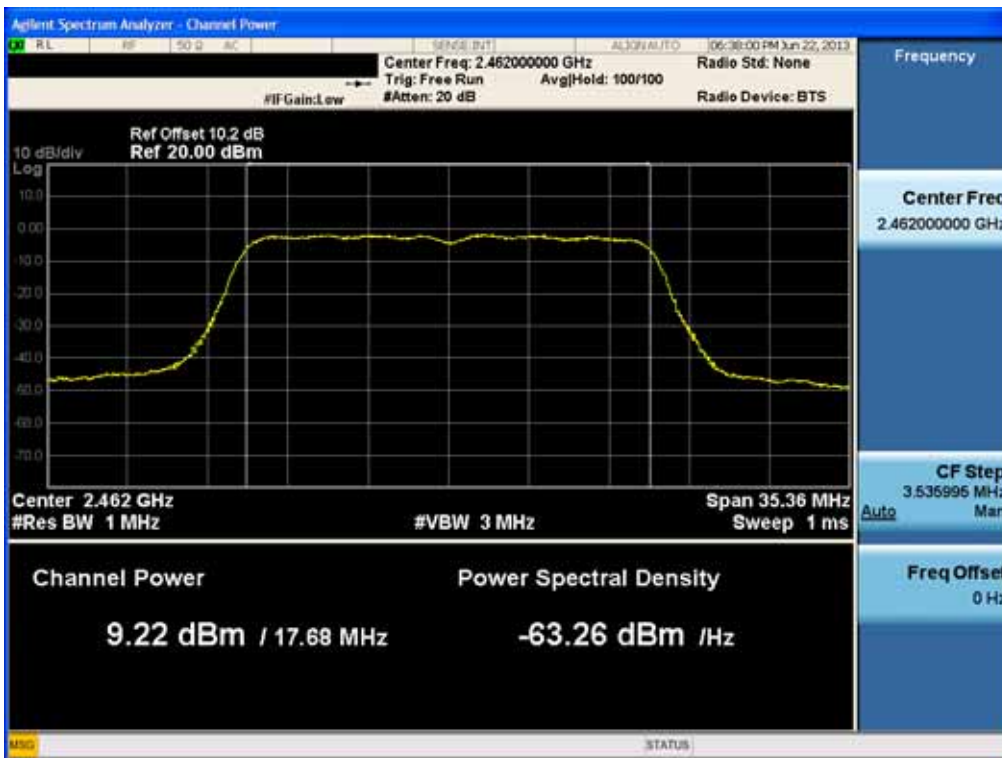

Conducted Output Power (802.11ac-CH 11) 65Mbps

FCC PT.15.247 TEST REPORT	FCC CERTIFICATION REPORT		www.hct.co.kr
Test Report No. HCTR1306FR24-2	Date of Issue: July 31, 2013	EUT Type: Cellular/PCS GSM/GPRS/WCDMA/HSDPA/HSUPA Phone with Bluetooth, WLAN and NFC(Felica)	FCC ID: ZNFL01F