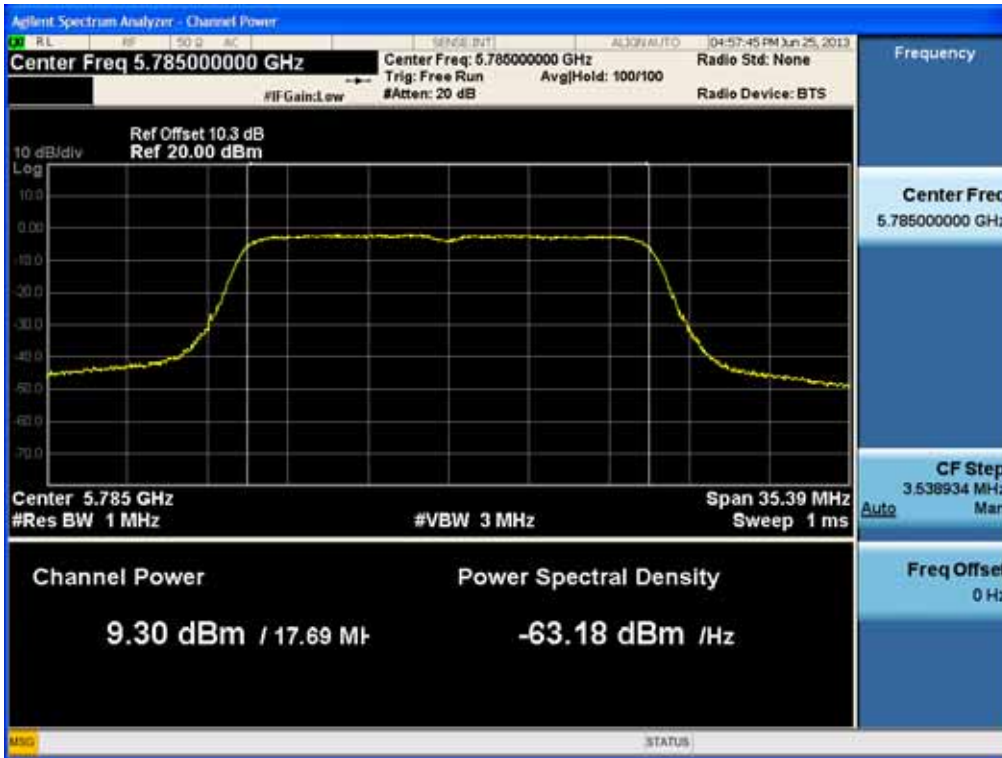

Conducted Output Power (802.11n-CH 157) 58.5 Mbps