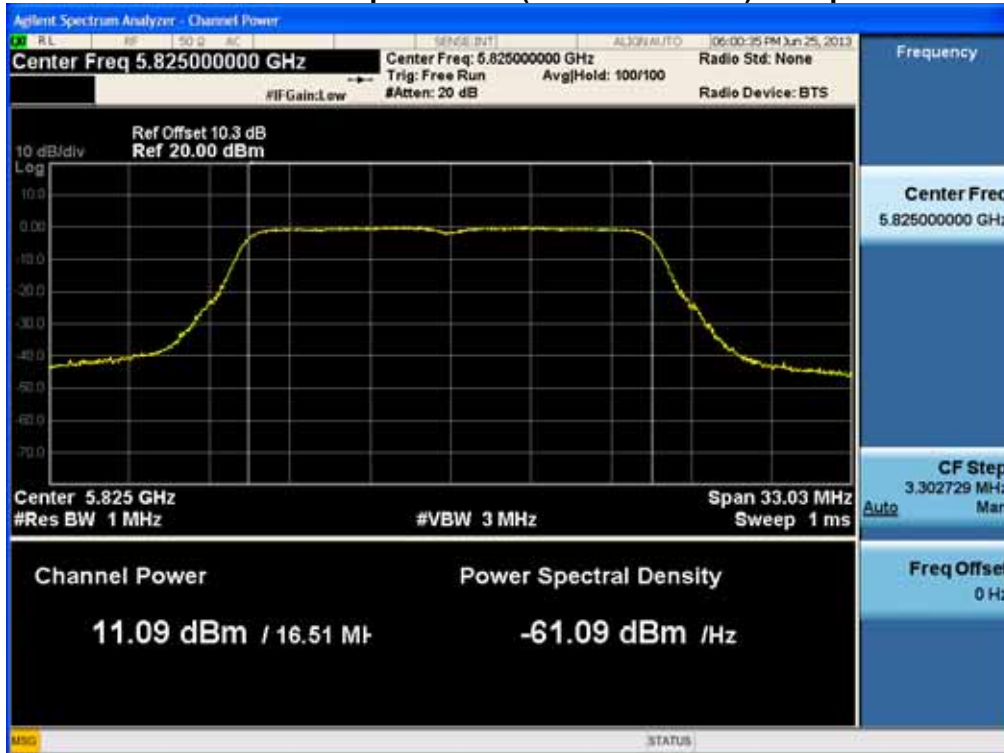

Conducted Output Power (802.11a-CH 165) 6 Mbps