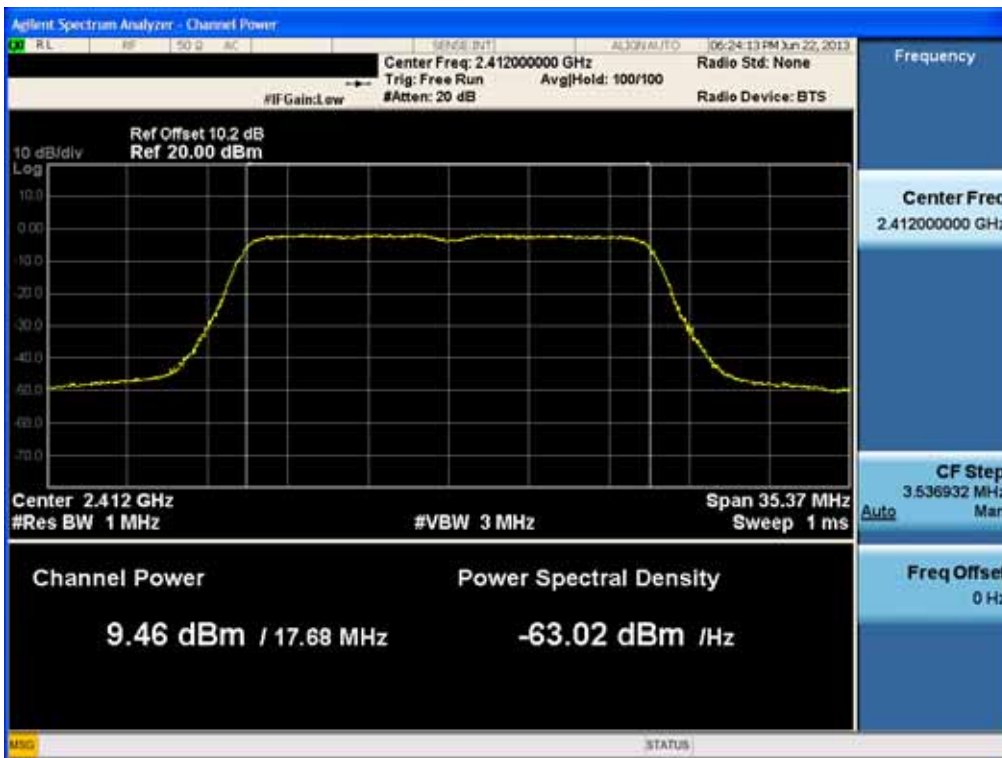

Conducted Output Power (802.11ac-CH 1) 52Mbps

FCC PT.15.247 TEST REPORT	FCC CERTIFICATION REPORT		www.hct.co.kr
Test Report No. HCTR1306FR24-2	Date of Issue: July 31, 2013	EUT Type: Cellular/PCS GSM/GPRS/WCDMA/HSDPA/HSUPA Phone with Bluetooth, WLAN and NFC(Felica)	FCC ID: ZNFL01F