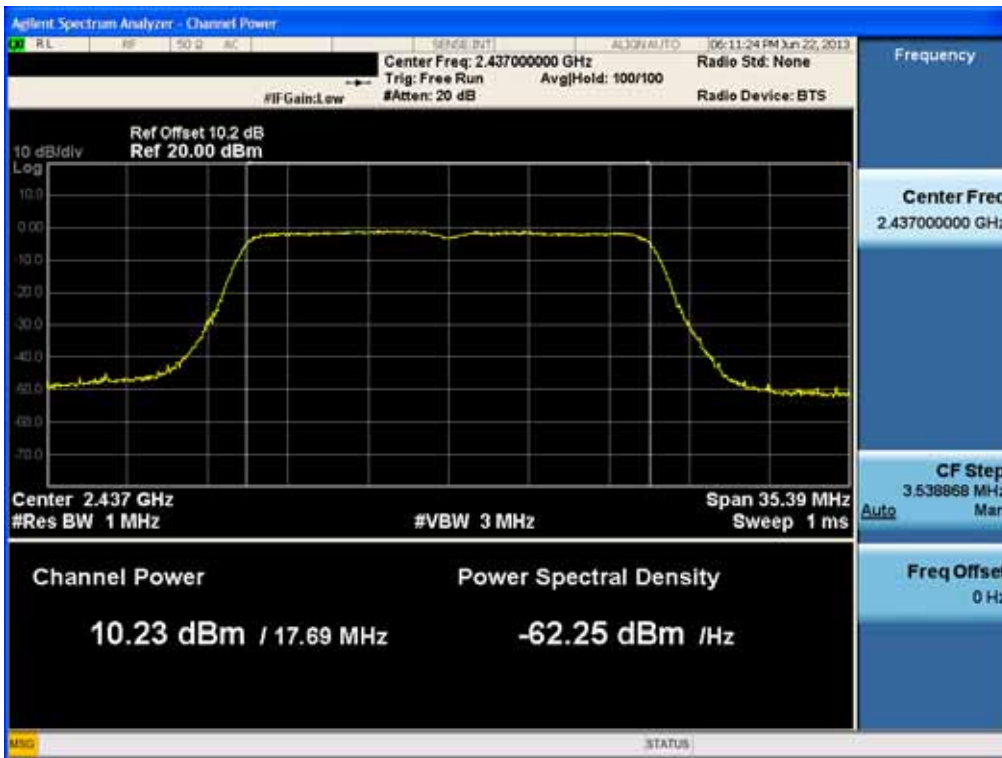

### Conducted Output Power (802.11n-CH 6) 39Mbps

### Conducted Output Power (802.11n-CH 6) 52Mbps

FCC PT.15.247 TEST REPORT	FCC CERTIFICATION REPORT		<a href="http://www.hct.co.kr">www.hct.co.kr</a>
Test Report No. HCTR1306FR24-2	Date of Issue: July 31, 2013	EUT Type: Cellular/PCS GSM/GPRS/WCDMA/HSDPA/HSUPA Phone with Bluetooth, WLAN and NFC(Felica)	FCC ID: ZNFL01F

### Conducted Output Power (802.11n-CH 6) 58.5Mbps