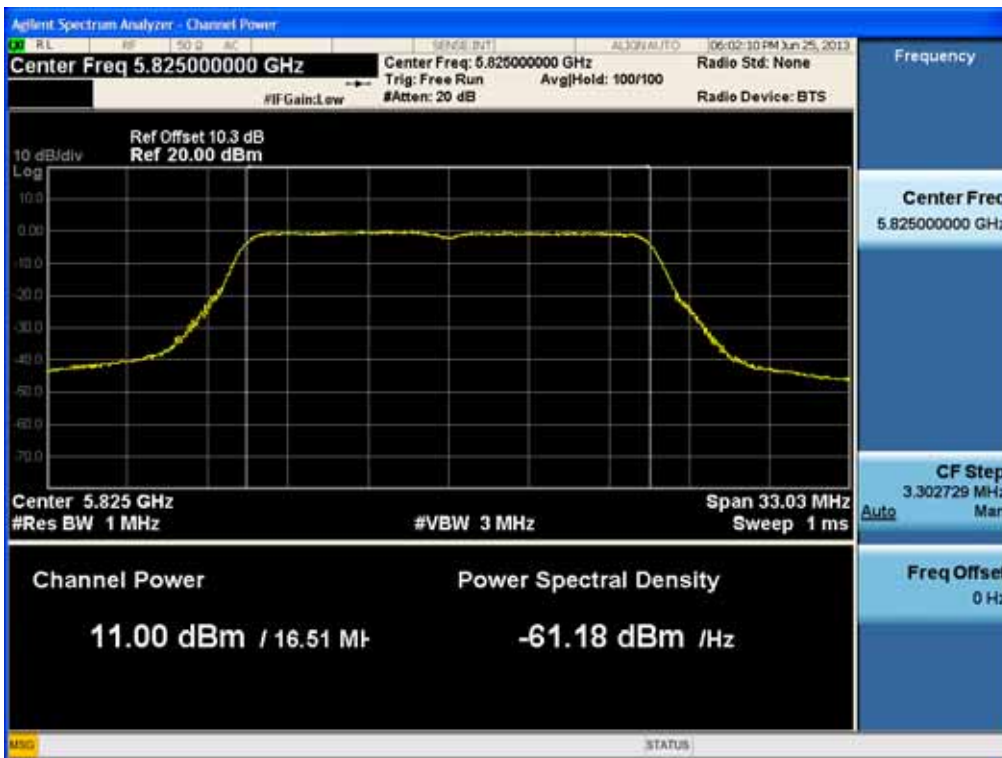

Conducted Output Power (802.11a-CH 165) 18 Mbps

FCC PT.15.247 TEST REPORT	FCC CERTIFICATION REPORT		www.hct.co.kr
Test Report No. HCTR1306FR24-2	Date of Issue: July 31, 2013	EUT Type: Cellular/PCS GSM/GPRS/WCDMA/HSDPA/HSUPA Phone with Bluetooth, WLAN and NFC(Felica)	FCC ID: ZNFL01F