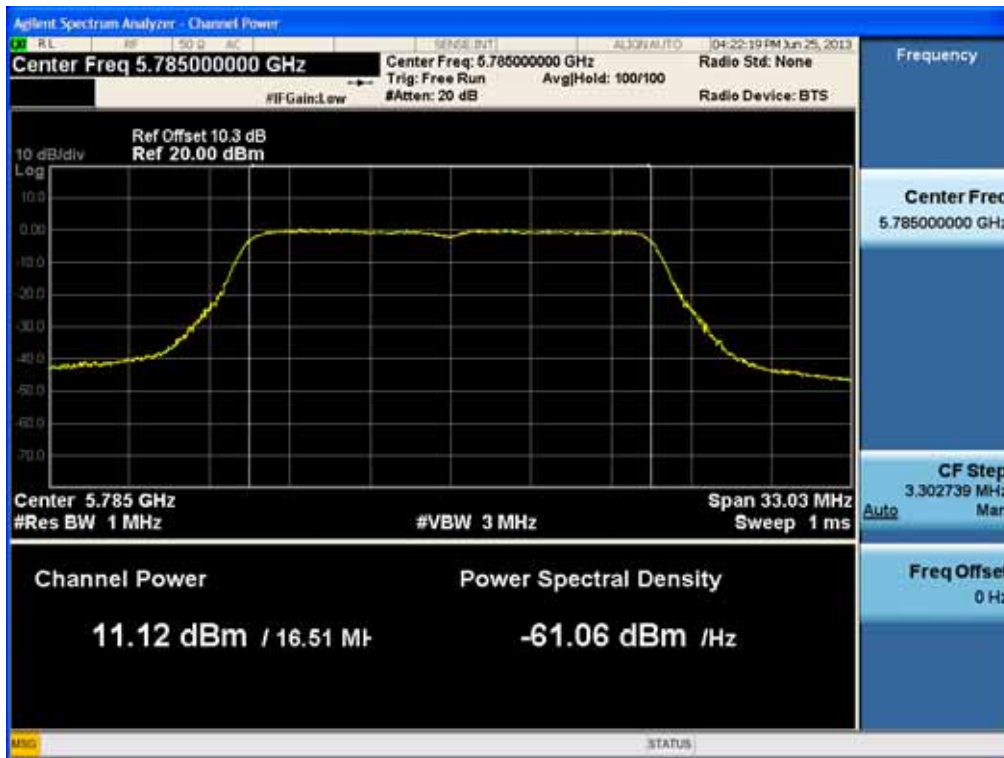

### Conducted Output Power (802.11a-CH 157) 12 Mbps

### Conducted Output Power (802.11a-CH 157) 24 Mbps