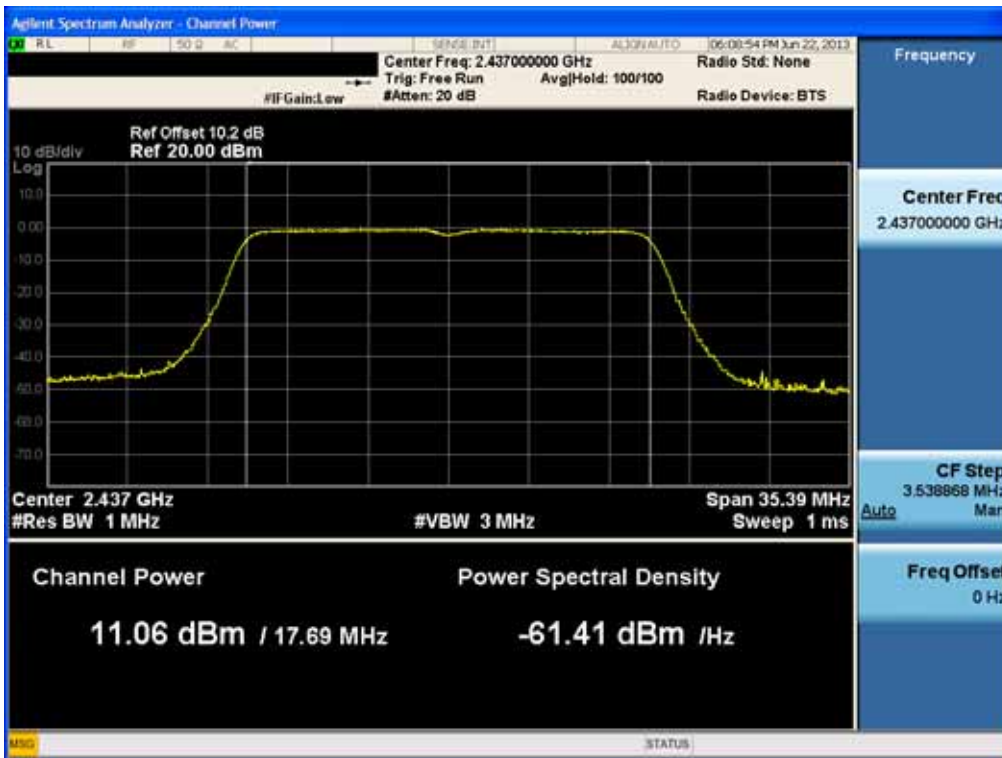

### Conducted Output Power (802.11n-CH 1) 58.5Mbps

### Conducted Output Power (802.11n-CH 6) 6.5Mbps

### Conducted Output Power (802.11n-CH 6) 19.5Mbps