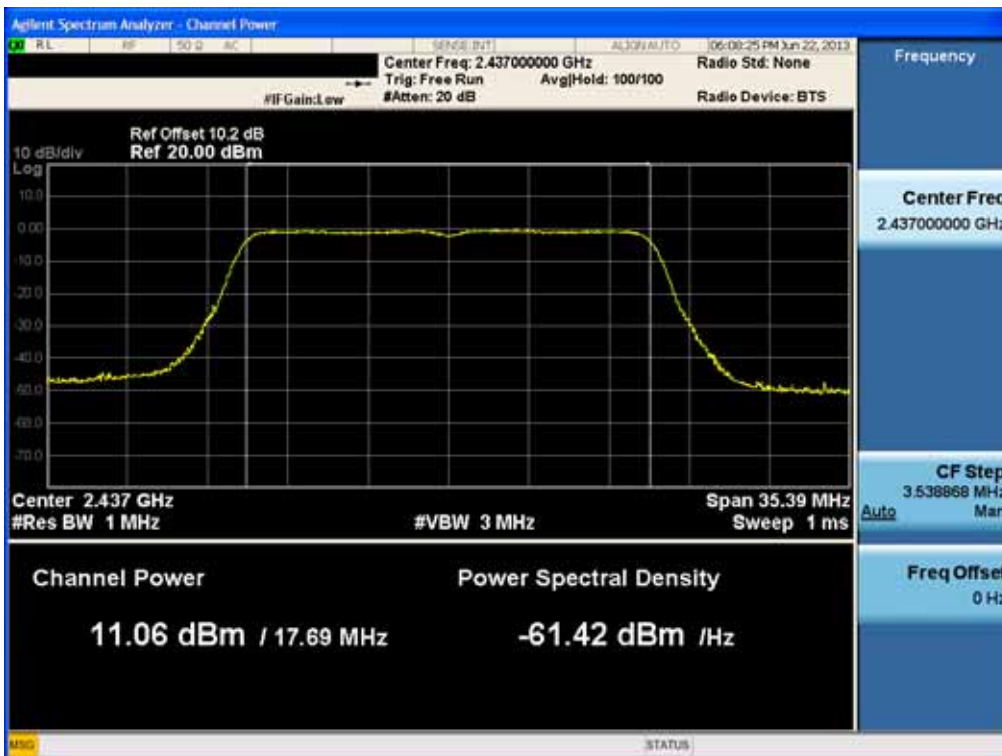

Conducted Output Power (802.11n-CH 6) 13Mbps

FCC PT.15.247 TEST REPORT	FCC CERTIFICATION REPORT		www.hct.co.kr
Test Report No. HCTR1306FR24-2	Date of Issue: July 31, 2013	EUT Type: Cellular/PCS GSM/GPRS/WCDMA/HSDPA/HSUPA Phone with Bluetooth, WLAN and NFC(Felica)	FCC ID: ZNFL01F