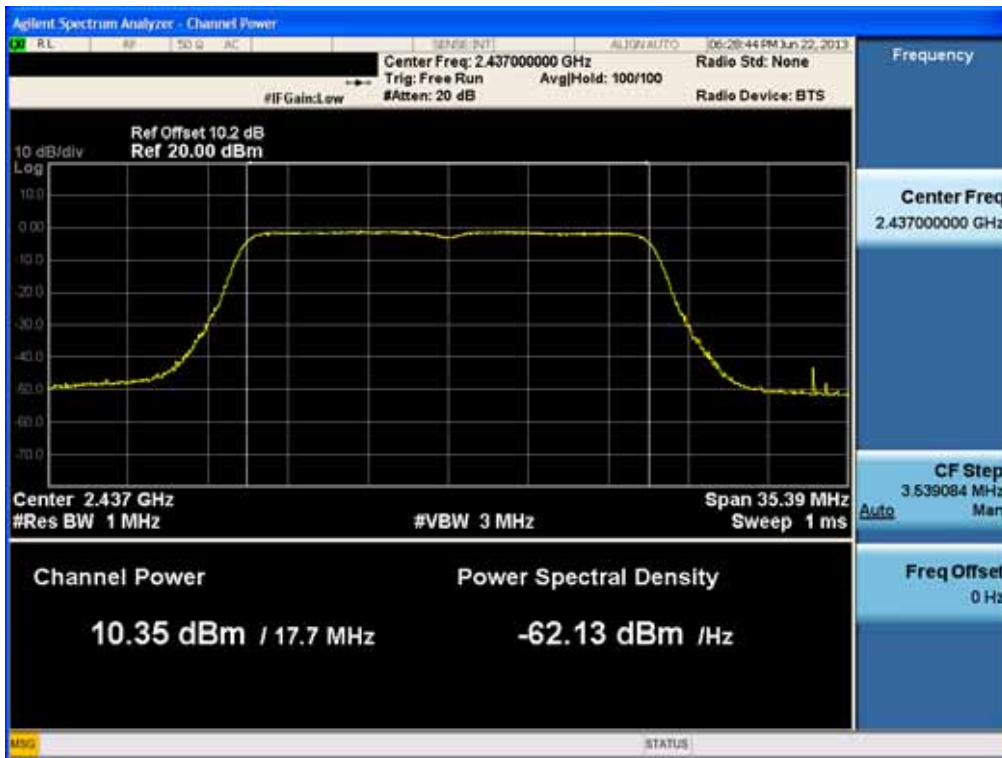

### Conducted Output Power (802.11ac-CH 1) 78Mbps

### Conducted Output Power (802.11ac-CH 6) 13Mbps