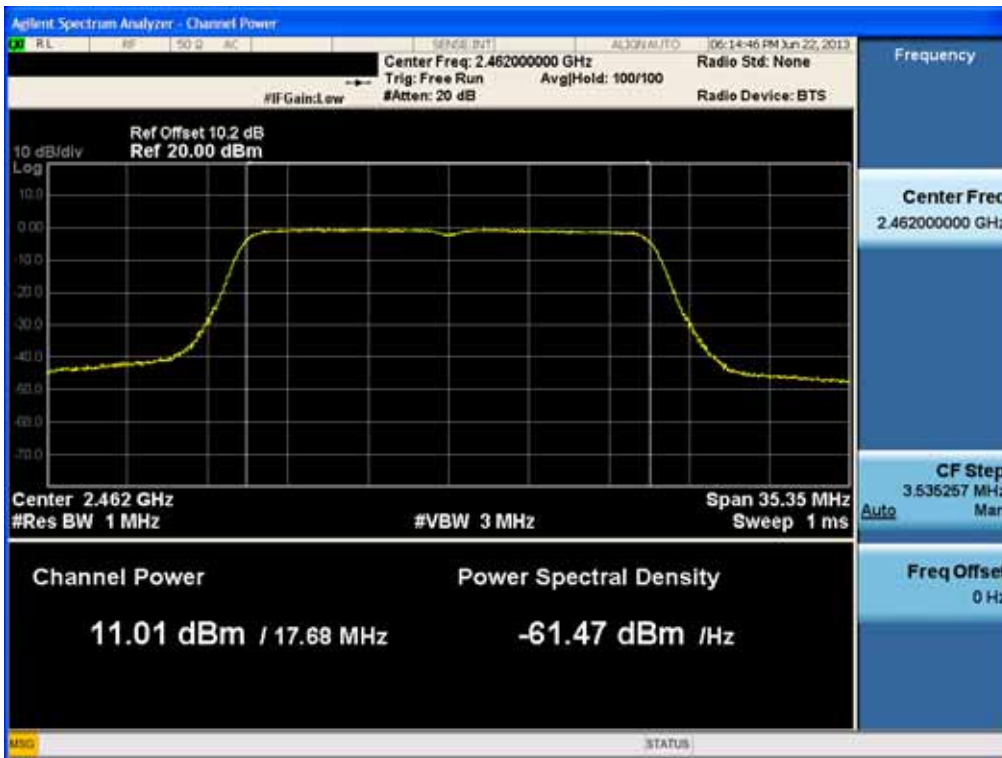

### Conducted Output Power (802.11n-CH 11) 6.5Mbps

### Conducted Output Power (802.11n-CH 11) 19.5Mbps