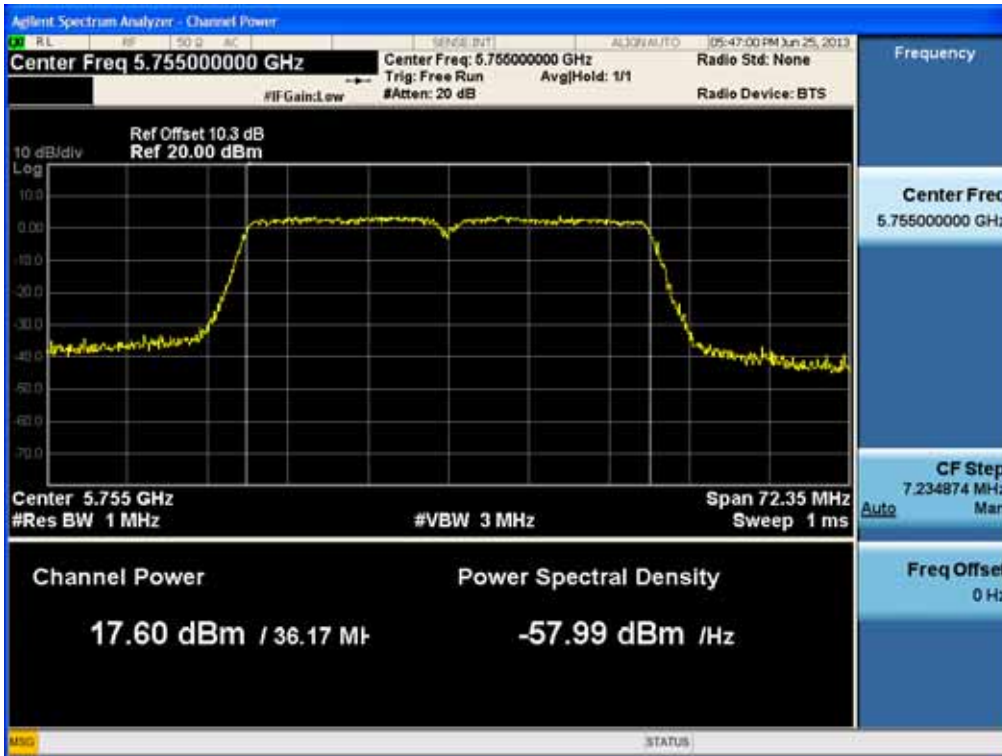

40 MHz BW

(5755 MHz ~5795 MHz)

Conducted Output Power (802.11ac-CH 151) MCS0Mbps