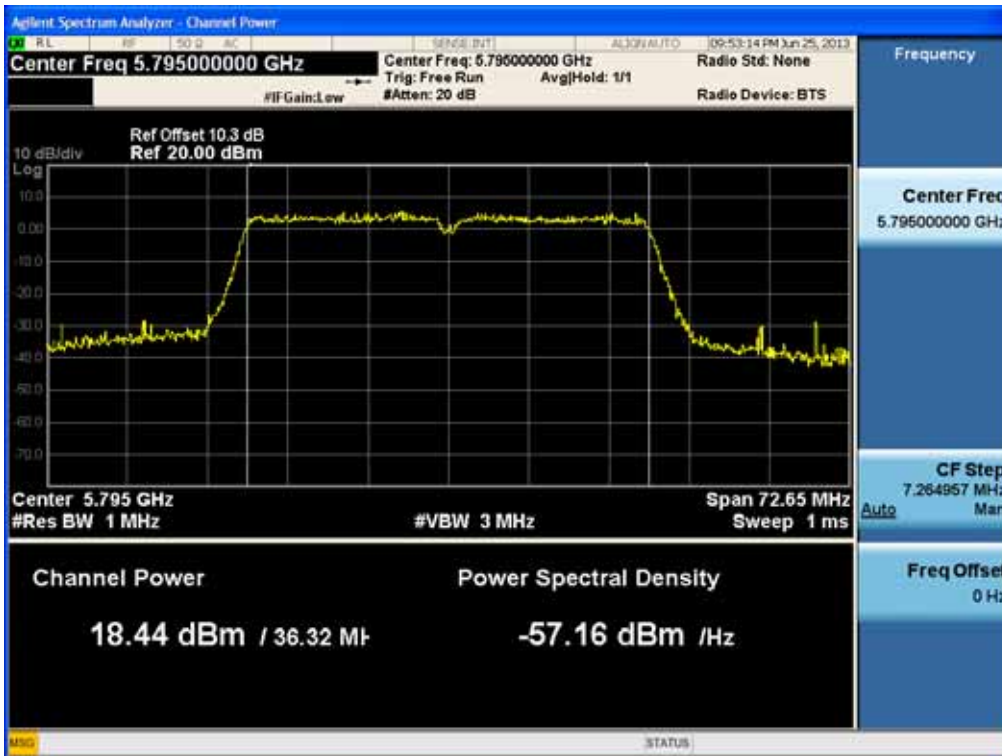

Conducted Output Power (802.11n-CH 151) 121.5 Mbps

Conducted Output Power (802.11n-CH 151) 135 Mbps

FCC PT.15.247 TEST REPORT	FCC CERTIFICATION REPORT		www.hct.co.kr
Test Report No. HCTR1306FR24-2	Date of Issue: July 31, 2013	EUT Type: Cellular/PCS GSM/GPRS/WCDMA/HSDPA/HSUPA Phone with Bluetooth, WLAN and NFC(Felica)	FCC ID: ZNFL01F

Conducted Output Power (802.11n-CH 159) 13.5 Mbps

Conducted Output Power (802.11n-CH 159) 27 Mbps

FCC PT.15.247 TEST REPORT	FCC CERTIFICATION REPORT		www.hct.co.kr
Test Report No. HCTR1306FR24-2	Date of Issue: July 31, 2013	EUT Type: Cellular/PCS GSM/GPRS/WCDMA/HSDPA/HSUPA Phone with Bluetooth, WLAN and NFC(Felica)	FCC ID: ZNFL01F

Conducted Output Power (802.11n-CH 159) 40.5 Mbps

Conducted Output Power (802.11n-CH 159) 54 Mbps

FCC PT.15.247 TEST REPORT	FCC CERTIFICATION REPORT		www.hct.co.kr
Test Report No. HCTR1306FR24-2	Date of Issue: July 31, 2013	EUT Type: Cellular/PCS GSM/GPRS/WCDMA/HSDPA/HSUPA Phone with Bluetooth, WLAN and NFC(Felica)	FCC ID: ZNFL01F

Conducted Output Power (802.11n-CH 159) 81 Mbps

Conducted Output Power (802.11n-CH 159) 108 Mbps

FCC PT.15.247 TEST REPORT	FCC CERTIFICATION REPORT		www.hct.co.kr
Test Report No. HCTR1306FR24-2	Date of Issue: July 31, 2013	EUT Type: Cellular/PCS GSM/GPRS/WCDMA/HSDPA/HSUPA Phone with Bluetooth, WLAN and NFC(Felica)	FCC ID: ZNFL01F