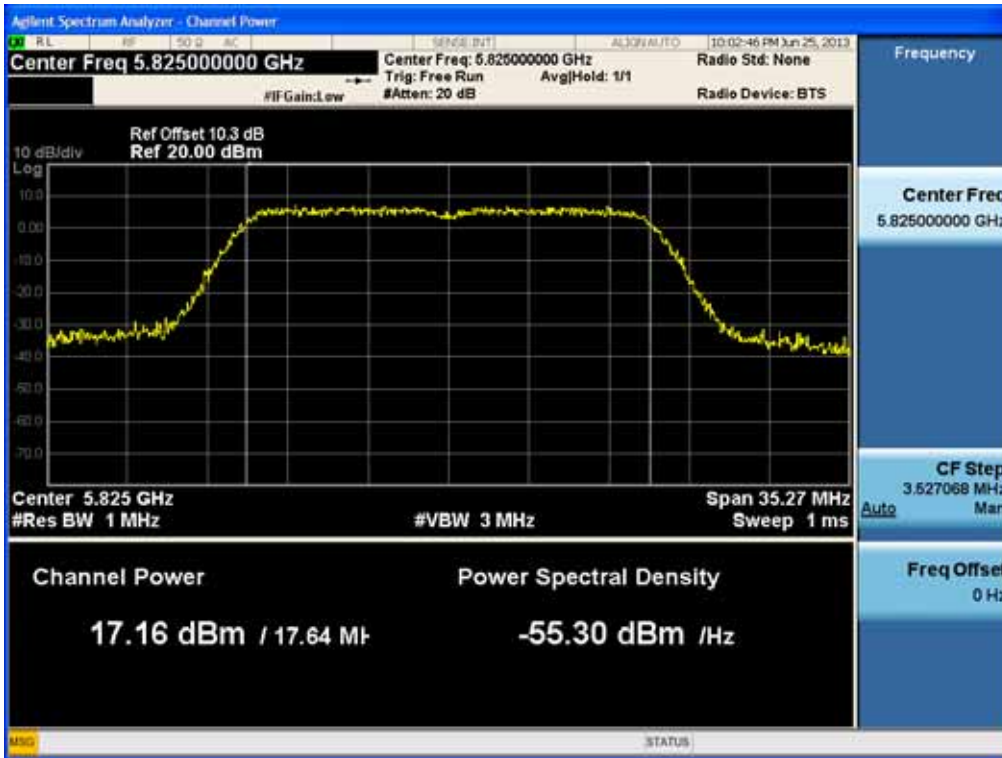

Conducted Output Power (802.11ac-CH 165) MCS2Mbps

Conducted Output Power (802.11ac-CH 165) MCS3Mbps

FCC PT.15.247 TEST REPORT	FCC CERTIFICATION REPORT		www.hct.co.kr
Test Report No. HCTR1306FR24-2	Date of Issue: July 31, 2013	EUT Type: Cellular/PCS GSM/GPRS/WCDMA/HSDPA/HSUPA Phone with Bluetooth, WLAN and NFC(Felica)	FCC ID: ZNFL01F

Conducted Output Power (802.11ac-CH 165) MCS4Mbps

Conducted Output Power (802.11ac-CH 165) MCS5Mbps

FCC PT.15.247 TEST REPORT	FCC CERTIFICATION REPORT		www.hct.co.kr
Test Report No. HCTR1306FR24-2	Date of Issue: July 31, 2013	EUT Type: Cellular/PCS GSM/GPRS/WCDMA/HSDPA/HSUPA Phone with Bluetooth, WLAN and NFC(Felica)	FCC ID: ZNFL01F