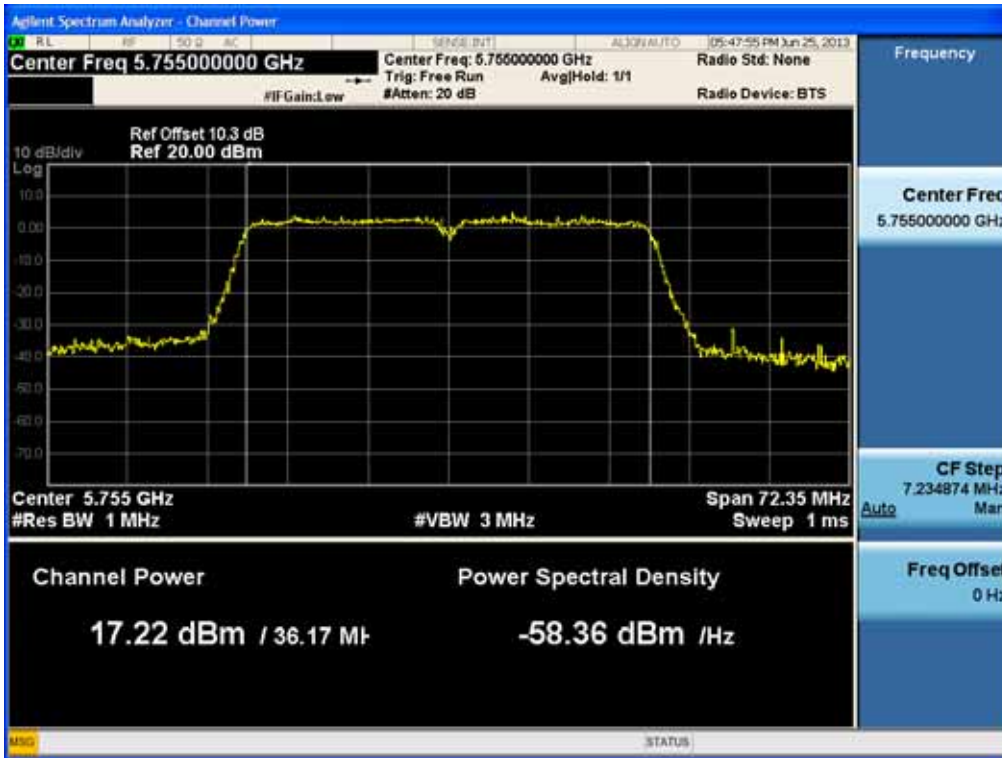

Conducted Output Power (802.11ac-CH 151) MCS2Mbps