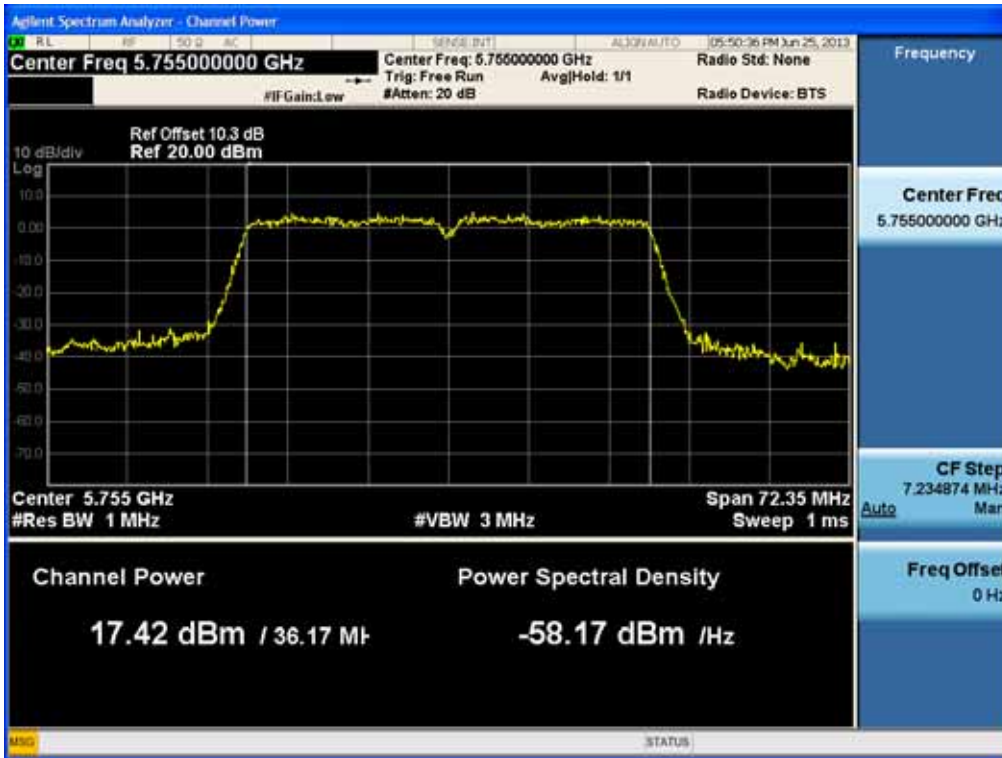

Conducted Output Power (802.11ac-CH 151) MCS8Mbps