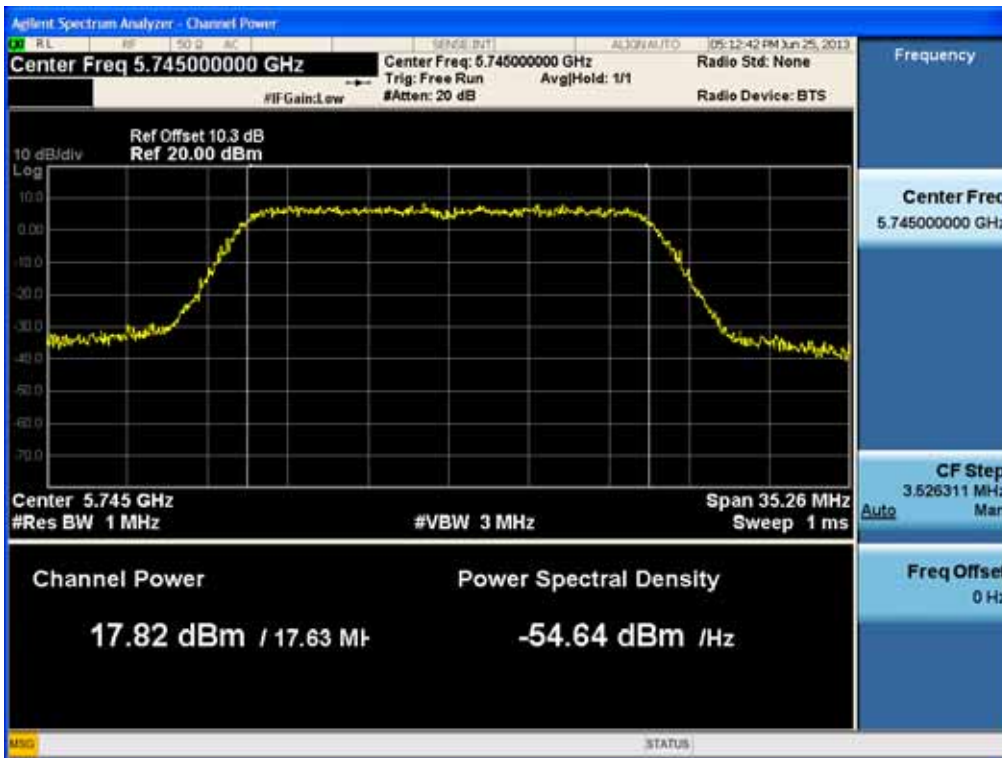

Conducted Output Power (802.11ac-CH 149) MCS4Mbps

Conducted Output Power (802.11ac-CH 149) MCS5Mbps

FCC PT.15.247 TEST REPORT	FCC CERTIFICATION REPORT		www.hct.co.kr
Test Report No. HCTR1306FR24-2	Date of Issue: July 31, 2013	EUT Type: Cellular/PCS GSM/GPRS/WCDMA/HSDPA/HSUPA Phone with Bluetooth, WLAN and NFC(Felica)	FCC ID: ZNFL01F

Conducted Output Power (802.11ac-CH 149) MCS6Mbps

Conducted Output Power (802.11ac-CH 149) MCS7Mbps

FCC PT.15.247 TEST REPORT	FCC CERTIFICATION REPORT		www.hct.co.kr
Test Report No. HCTR1306FR24-2	Date of Issue: July 31, 2013	EUT Type: Cellular/PCS GSM/GPRS/WCDMA/HSDPA/HSUPA Phone with Bluetooth, WLAN and NFC(Felica)	FCC ID: ZNFL01F

Conducted Output Power (802.11ac-CH 149) MCS8Mbps

Conducted Output Power (802.11ac-CH 157) MCS0Mbps

FCC PT.15.247 TEST REPORT	FCC CERTIFICATION REPORT		www.hct.co.kr
Test Report No. HCTR1306FR24-2	Date of Issue: July 31, 2013	EUT Type: Cellular/PCS GSM/GPRS/WCDMA/HSDPA/HSUPA Phone with Bluetooth, WLAN and NFC(Felica)	FCC ID: ZNFL01F