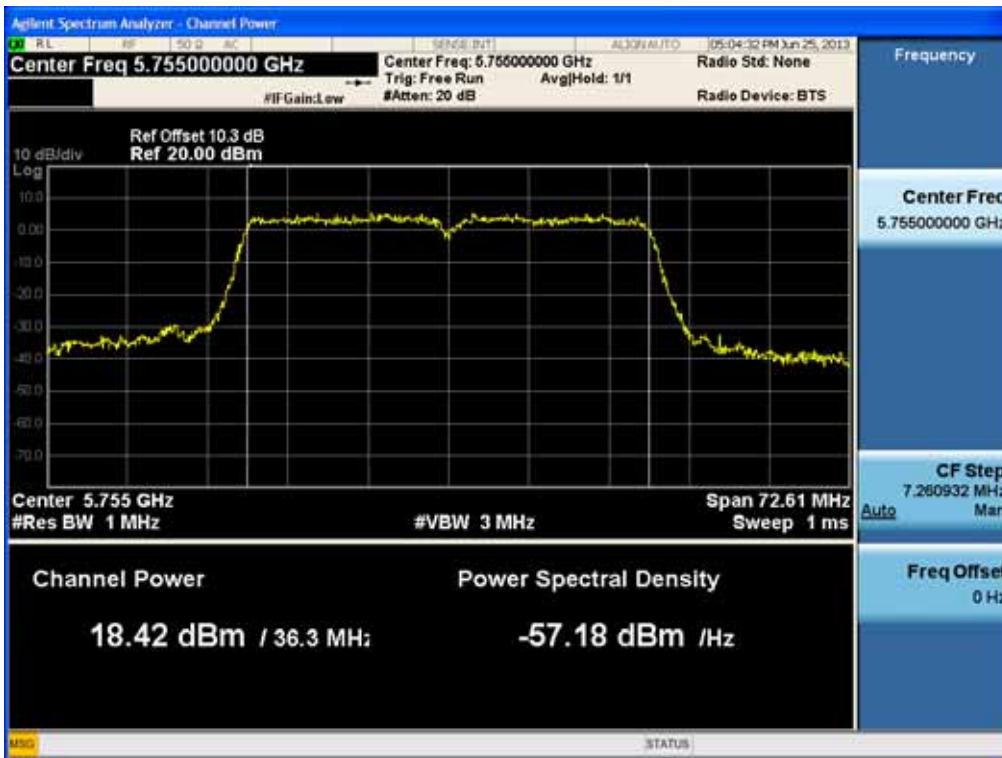

Conducted Output Power (802.11n-CH 151) 121.5 Mbps

Conducted Output Power (802.11n-CH 151) 135 Mbps

FCC PT.15.247 TEST REPORT	FCC CERTIFICATION REPORT		www.hct.co.kr
Test Report No. HCTR1306FR24-2	Date of Issue: July 31, 2013	EUT Type: Cellular/PCS GSM/GPRS/WCDMA/HSDPA/HSUPA Phone with Bluetooth, WLAN and NFC(Felica)	FCC ID: ZNFL01F

Conducted Output Power (802.11n-CH 159) 13.5 Mbps

Conducted Output Power (802.11n-CH 159) 27 Mbps

FCC PT.15.247 TEST REPORT	FCC CERTIFICATION REPORT		www.hct.co.kr
Test Report No. HCTR1306FR24-2	Date of Issue: July 31, 2013	EUT Type: Cellular/PCS GSM/GPRS/WCDMA/HSDPA/HSUPA Phone with Bluetooth, WLAN and NFC(Felica)	FCC ID: ZNFL01F

Conducted Output Power (802.11n-CH 159) 40.5 Mbps

Conducted Output Power (802.11n-CH 159) 54 Mbps

FCC PT.15.247 TEST REPORT	FCC CERTIFICATION REPORT		www.hct.co.kr
Test Report No. HCTR1306FR24-2	Date of Issue: July 31, 2013	EUT Type: Cellular/PCS GSM/GPRS/WCDMA/HSDPA/HSUPA Phone with Bluetooth, WLAN and NFC(Felica)	FCC ID: ZNFL01F