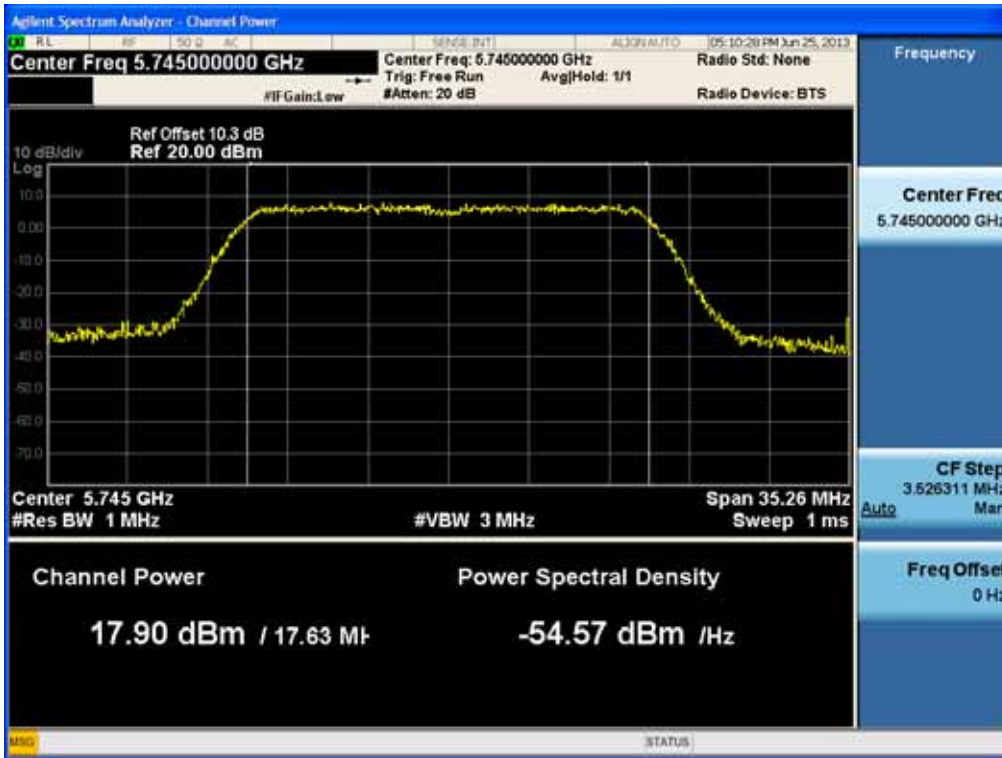

Conducted Output Power (802.11ac-CH 149) MCS2Mbps

Conducted Output Power (802.11ac-CH 149) MCS3Mbps

FCC PT.15.247 TEST REPORT	FCC CERTIFICATION REPORT		www.hct.co.kr
Test Report No. HCTR1306FR24-2	Date of Issue: July 31, 2013	EUT Type: Cellular/PCS GSM/GPRS/WCDMA/HSDPA/HSUPA Phone with Bluetooth, WLAN and NFC(Felica)	FCC ID: ZNFL01F

Conducted Output Power (802.11ac-CH 149) MCS4Mbps

Conducted Output Power (802.11ac-CH 149) MCS5Mbps

FCC PT.15.247 TEST REPORT	FCC CERTIFICATION REPORT		www.hct.co.kr
Test Report No. HCTR1306FR24-2	Date of Issue: July 31, 2013	EUT Type: Cellular/PCS GSM/GPRS/WCDMA/HSDPA/HSUPA Phone with Bluetooth, WLAN and NFC(Felica)	FCC ID: ZNFL01F