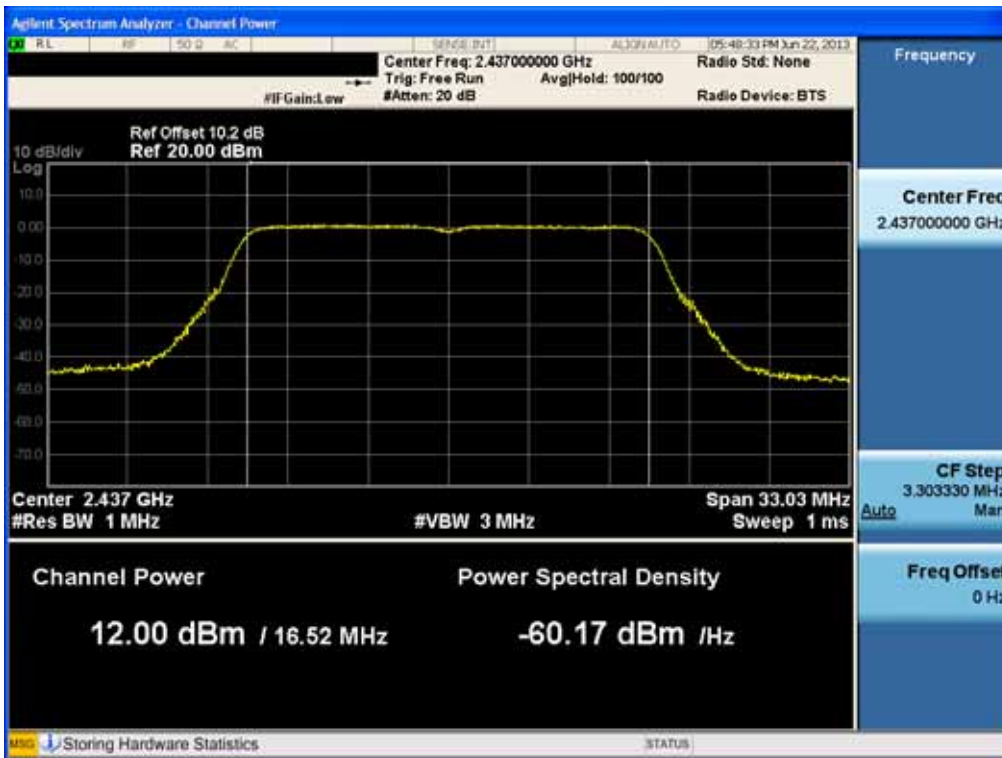

Conducted Output Power (802.11g-CH 6) 24Mbps