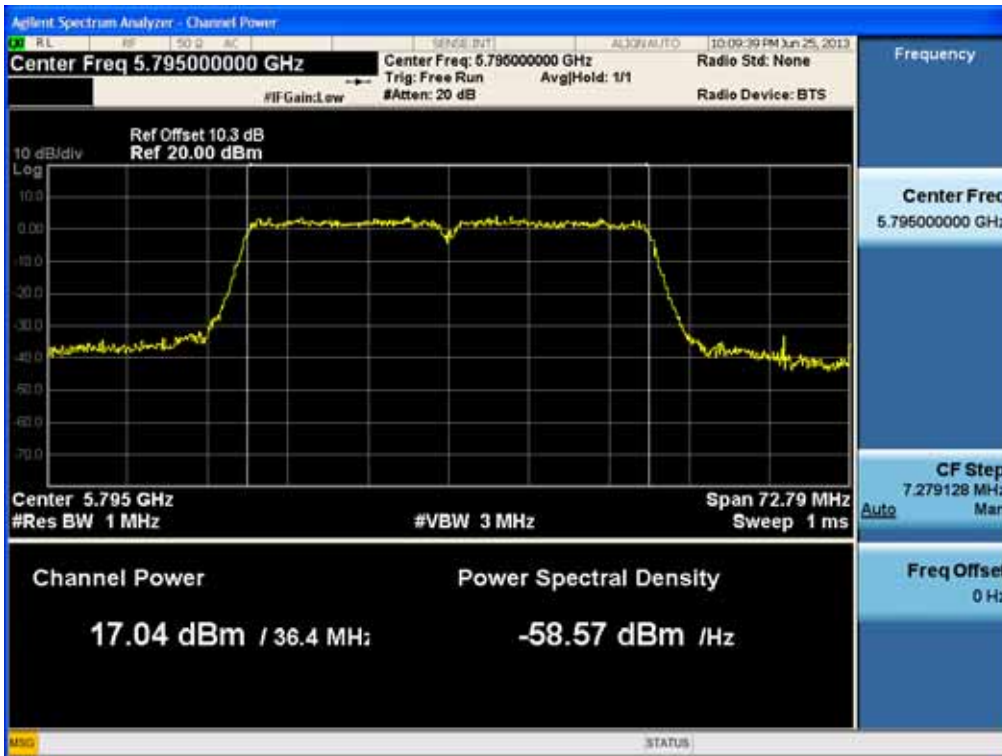

Conducted Output Power (802.11ac-CH 159) MCS7Mbps

FCC PT.15.247 TEST REPORT	FCC CERTIFICATION REPORT		www.hct.co.kr
Test Report No. HCTR1306FR24-2	Date of Issue: July 31, 2013	EUT Type: Cellular/PCS GSM/GPRS/WCDMA/HSDPA/HSUPA Phone with Bluetooth, WLAN and NFC(Felica)	FCC ID: ZNFL01F