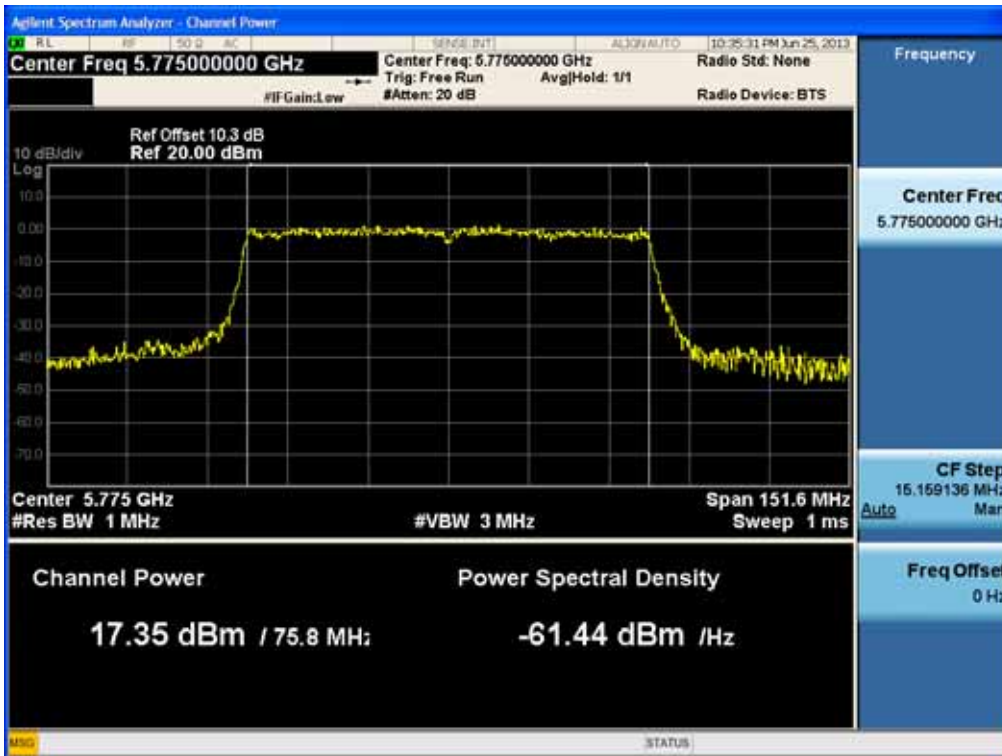

Conducted Output Power (802.11ac-CH 155) MCS7Mbps

FCC PT.15.247 TEST REPORT	FCC CERTIFICATION REPORT		www.hct.co.kr
Test Report No. HCTR1306FR24-2	Date of Issue: July 31, 2013	EUT Type: Cellular/PCS GSM/GPRS/WCDMA/HSDPA/HSUPA Phone with Bluetooth, WLAN and NFC(Felica)	FCC ID: ZNFL01F