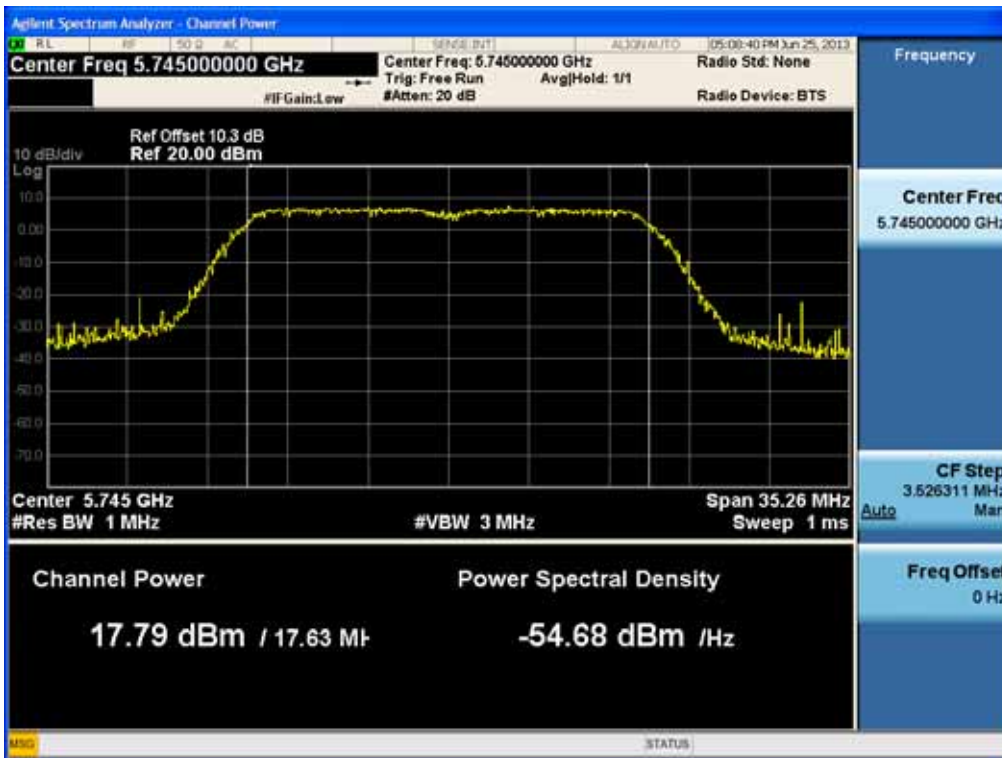

Conducted Output Power (802.11n-CH 159) 81 Mbps

Conducted Output Power (802.11n-CH 159) 108 Mbps

FCC PT.15.247 TEST REPORT	FCC CERTIFICATION REPORT		www.hct.co.kr
Test Report No. HCTR1306FR24-2	Date of Issue: July 31, 2013	EUT Type: Cellular/PCS GSM/GPRS/WCDMA/HSDPA/HSUPA Phone with Bluetooth, WLAN and NFC(Felica)	FCC ID: ZNFL01F

Conducted Output Power (802.11n-CH 159) 121.5 Mbps

Conducted Output Power (802.11n-CH 159) 135 Mbps

FCC PT.15.247 TEST REPORT	FCC CERTIFICATION REPORT		www.hct.co.kr
Test Report No. HCTR1306FR24-2	Date of Issue: July 31, 2013	EUT Type: Cellular/PCS GSM/GPRS/WCDMA/HSDPA/HSUPA Phone with Bluetooth, WLAN and NFC(Felica)	FCC ID: ZNFL01F

20 MHz BW

(5745 MHz ~5825 MHz)

Conducted Output Power (802.11ac-CH 149) MCS0Mbps

Conducted Output Power (802.11ac-CH 149) MCS1Mbps

FCC PT.15.247 TEST REPORT	FCC CERTIFICATION REPORT		www.hct.co.kr
Test Report No. HCTR1306FR24-2	Date of Issue: July 31, 2013	EUT Type: Cellular/PCS GSM/GPRS/WCDMA/HSDPA/HSUPA Phone with Bluetooth, WLAN and NFC(Felica)	FCC ID: ZNFL01F

Conducted Output Power (802.11ac-CH 149) MCS2Mbps

Conducted Output Power (802.11ac-CH 149) MCS3Mbps

FCC PT.15.247 TEST REPORT	FCC CERTIFICATION REPORT		www.hct.co.kr
Test Report No. HCTR1306FR24-2	Date of Issue: July 31, 2013	EUT Type: Cellular/PCS GSM/GPRS/WCDMA/HSDPA/HSUPA Phone with Bluetooth, WLAN and NFC(Felica)	FCC ID: ZNFL01F