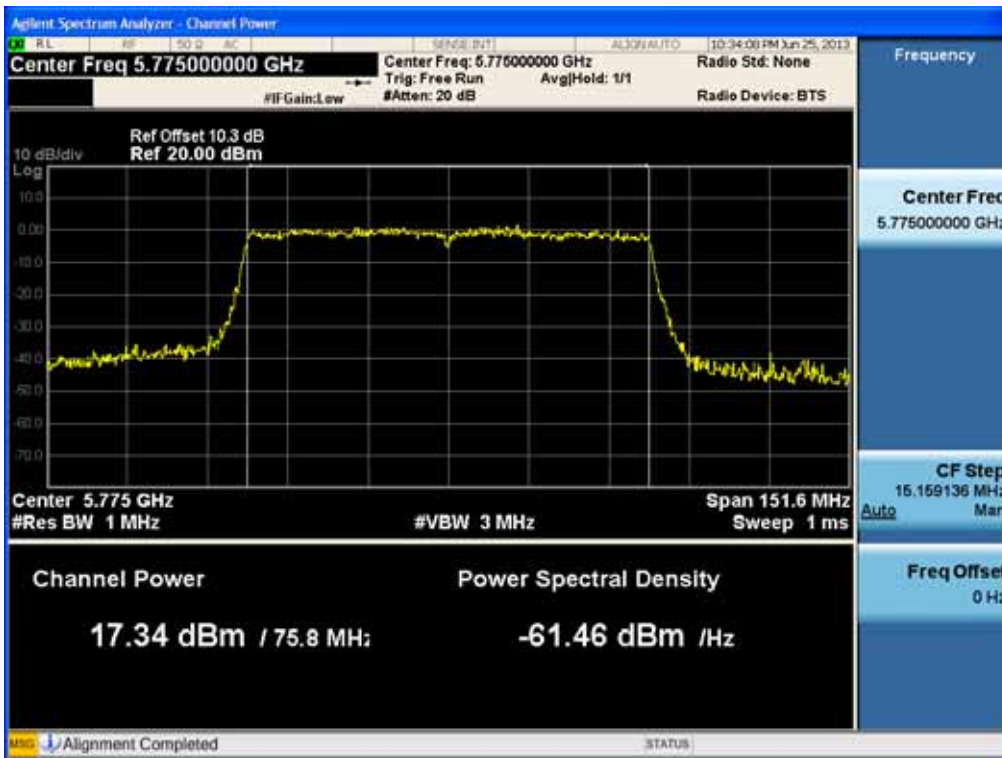

Conducted Output Power (802.11ac-CH 155) MCS4Mbps