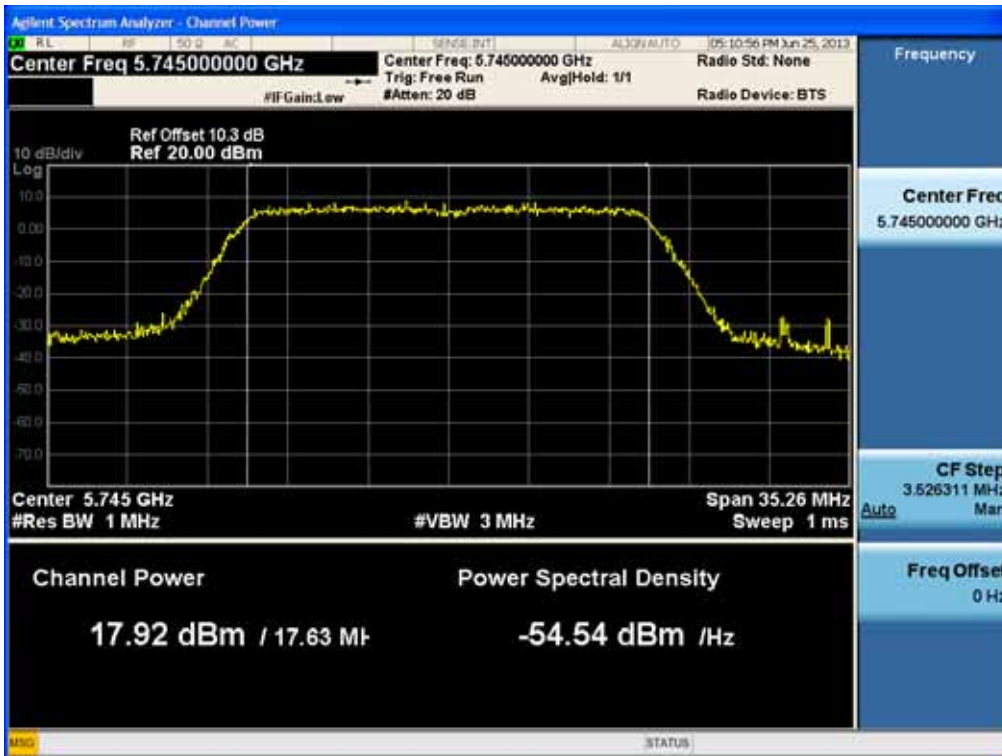

20 MHz BW

(5745 MHz ~5825 MHz)

Conducted Output Power (802.11ac-CH 149) MCS0Mbps

Conducted Output Power (802.11ac-CH 149) MCS1Mbps

FCC PT.15.247 TEST REPORT	FCC CERTIFICATION REPORT		www.hct.co.kr
Test Report No. HCTR1306FR24-2	Date of Issue: July 31, 2013	EUT Type: Cellular/PCS GSM/GPRS/WCDMA/HSDPA/HSUPA Phone with Bluetooth, WLAN and NFC(Felica)	FCC ID: ZNFL01F

Conducted Output Power (802.11ac-CH 149) MCS2Mbps

Conducted Output Power (802.11ac-CH 149) MCS3Mbps

FCC PT.15.247 TEST REPORT	FCC CERTIFICATION REPORT		www.hct.co.kr
Test Report No. HCTR1306FR24-2	Date of Issue: July 31, 2013	EUT Type: Cellular/PCS GSM/GPRS/WCDMA/HSDPA/HSUPA Phone with Bluetooth, WLAN and NFC(Felica)	FCC ID: ZNFL01F

Conducted Output Power (802.11ac-CH 149) MCS4Mbps

Conducted Output Power (802.11ac-CH 149) MCS5Mbps

FCC PT.15.247 TEST REPORT	FCC CERTIFICATION REPORT		www.hct.co.kr
Test Report No. HCTR1306FR24-2	Date of Issue: July 31, 2013	EUT Type: Cellular/PCS GSM/GPRS/WCDMA/HSDPA/HSUPA Phone with Bluetooth, WLAN and NFC(Felica)	FCC ID: ZNFL01F