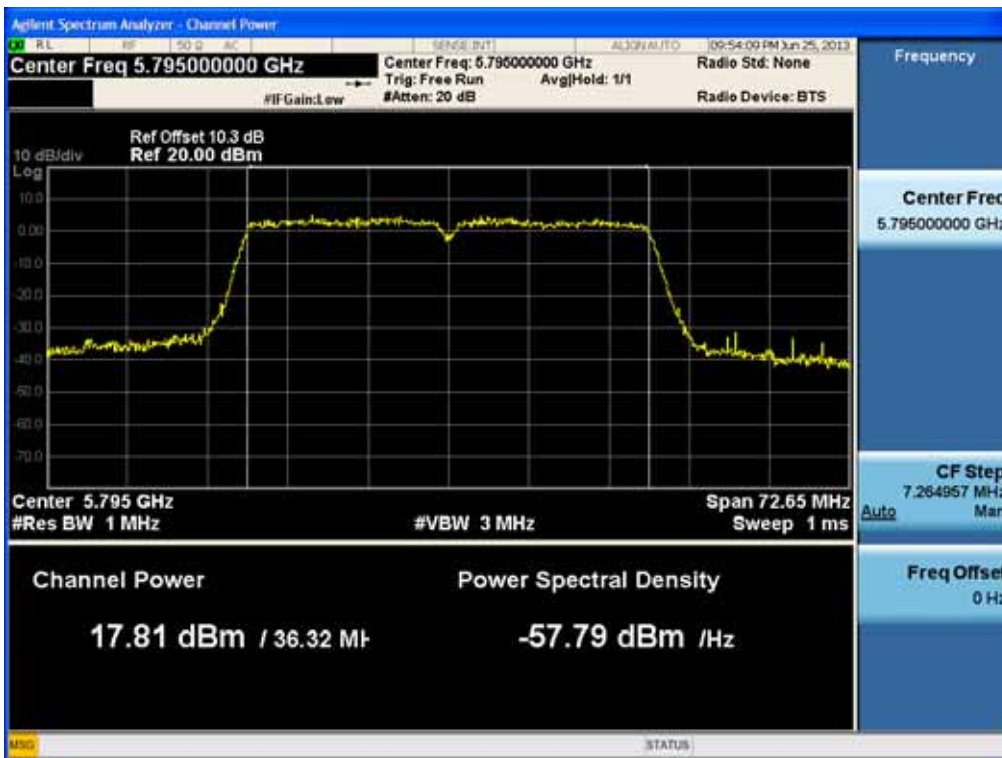

Conducted Output Power (802.11n-CH 159) 13.5 Mbps

Conducted Output Power (802.11n-CH 159) 27 Mbps

FCC PT.15.247 TEST REPORT	FCC CERTIFICATION REPORT		www.hct.co.kr
Test Report No. HCTR1306FR24-2	Date of Issue: July 31, 2013	EUT Type: Cellular/PCS GSM/GPRS/WCDMA/HSDPA/HSUPA Phone with Bluetooth, WLAN and NFC(Felica)	FCC ID: ZNFL01F

Conducted Output Power (802.11n-CH 159) 40.5 Mbps

Conducted Output Power (802.11n-CH 159) 54 Mbps

FCC PT.15.247 TEST REPORT	FCC CERTIFICATION REPORT		www.hct.co.kr
Test Report No. HCTR1306FR24-2	Date of Issue: July 31, 2013	EUT Type: Cellular/PCS GSM/GPRS/WCDMA/HSDPA/HSUPA Phone with Bluetooth, WLAN and NFC(Felica)	FCC ID: ZNFL01F

Conducted Output Power (802.11n-CH 159) 81 Mbps

Conducted Output Power (802.11n-CH 159) 108 Mbps

FCC PT.15.247 TEST REPORT	FCC CERTIFICATION REPORT		www.hct.co.kr
Test Report No. HCTR1306FR24-2	Date of Issue: July 31, 2013	EUT Type: Cellular/PCS GSM/GPRS/WCDMA/HSDPA/HSUPA Phone with Bluetooth, WLAN and NFC(Felica)	FCC ID: ZNFL01F

Conducted Output Power (802.11n-CH 159) 121.5 Mbps

Conducted Output Power (802.11n-CH 159) 135 Mbps

FCC PT.15.247 TEST REPORT	FCC CERTIFICATION REPORT		www.hct.co.kr
Test Report No. HCTR1306FR24-2	Date of Issue: July 31, 2013	EUT Type: Cellular/PCS GSM/GPRS/WCDMA/HSDPA/HSUPA Phone with Bluetooth, WLAN and NFC(Felica)	FCC ID: ZNFL01F