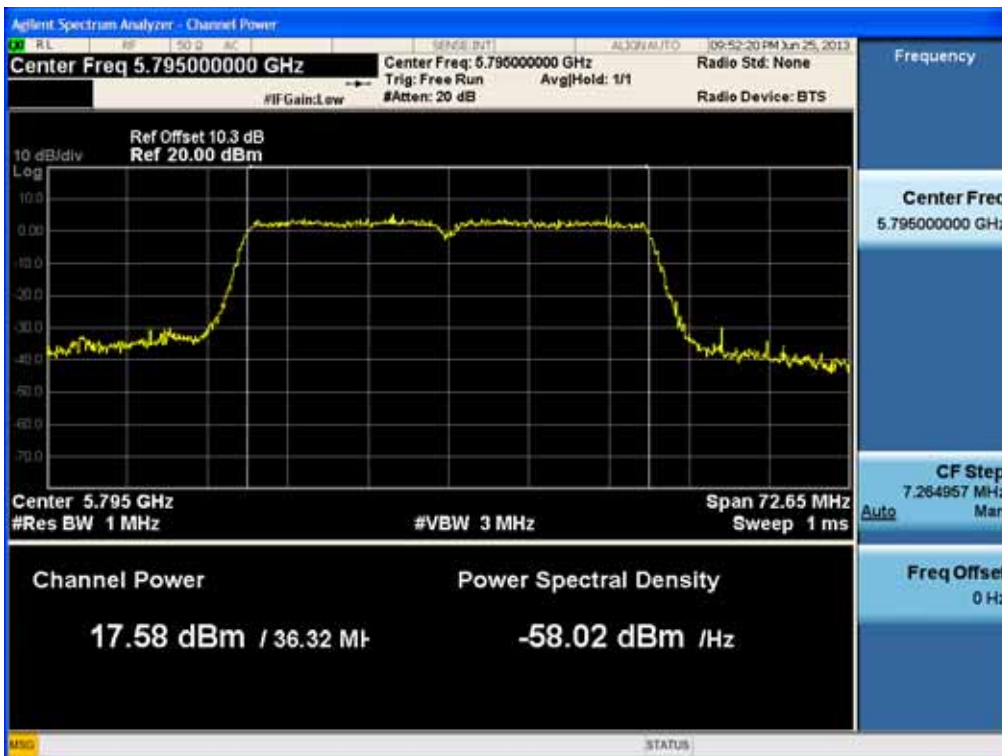

Conducted Output Power (802.11n-CH 151) 121.5 Mbps

Conducted Output Power (802.11n-CH 151) 135 Mbps

FCC PT.15.247 TEST REPORT	FCC CERTIFICATION REPORT		www.hct.co.kr
Test Report No. HCTR1306FR24-2	Date of Issue: July 31, 2013	EUT Type: Cellular/PCS GSM/GPRS/WCDMA/HSDPA/HSUPA Phone with Bluetooth, WLAN and NFC(Felica)	FCC ID: ZNFL01F

Conducted Output Power (802.11n-CH 159) 13.5 Mbps

Conducted Output Power (802.11n-CH 159) 27 Mbps

FCC PT.15.247 TEST REPORT	FCC CERTIFICATION REPORT		www.hct.co.kr
Test Report No. HCTR1306FR24-2	Date of Issue: July 31, 2013	EUT Type: Cellular/PCS GSM/GPRS/WCDMA/HSDPA/HSUPA Phone with Bluetooth, WLAN and NFC(Felica)	FCC ID: ZNFL01F

Conducted Output Power (802.11n-CH 159) 40.5 Mbps

Conducted Output Power (802.11n-CH 159) 54 Mbps

FCC PT.15.247 TEST REPORT	FCC CERTIFICATION REPORT		www.hct.co.kr
Test Report No. HCTR1306FR24-2	Date of Issue: July 31, 2013	EUT Type: Cellular/PCS GSM/GPRS/WCDMA/HSDPA/HSUPA Phone with Bluetooth, WLAN and NFC(Felica)	FCC ID: ZNFL01F