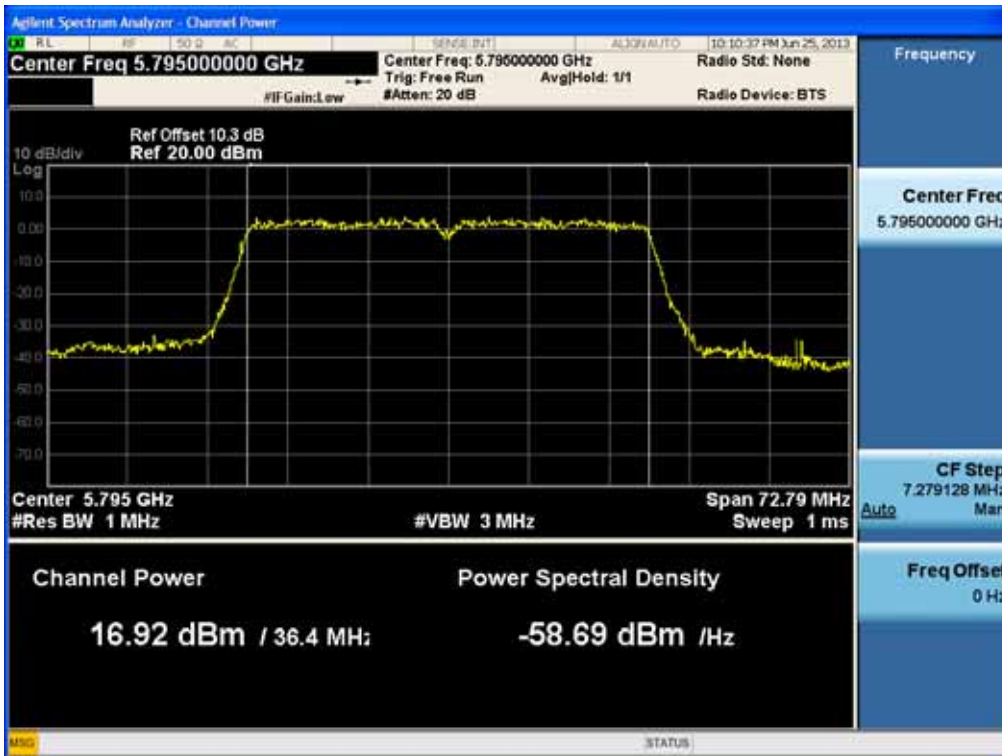

Conducted Output Power (802.11ac-CH 159) MCS9Mbps

FCC PT.15.247 TEST REPORT	FCC CERTIFICATION REPORT		www.hct.co.kr
Test Report No. HCTR1306FR24-2	Date of Issue: July 31, 2013	EUT Type: Cellular/PCS GSM/GPRS/WCDMA/HSDPA/HSUPA Phone with Bluetooth, WLAN and NFC(Felica)	FCC ID: ZNFL01F