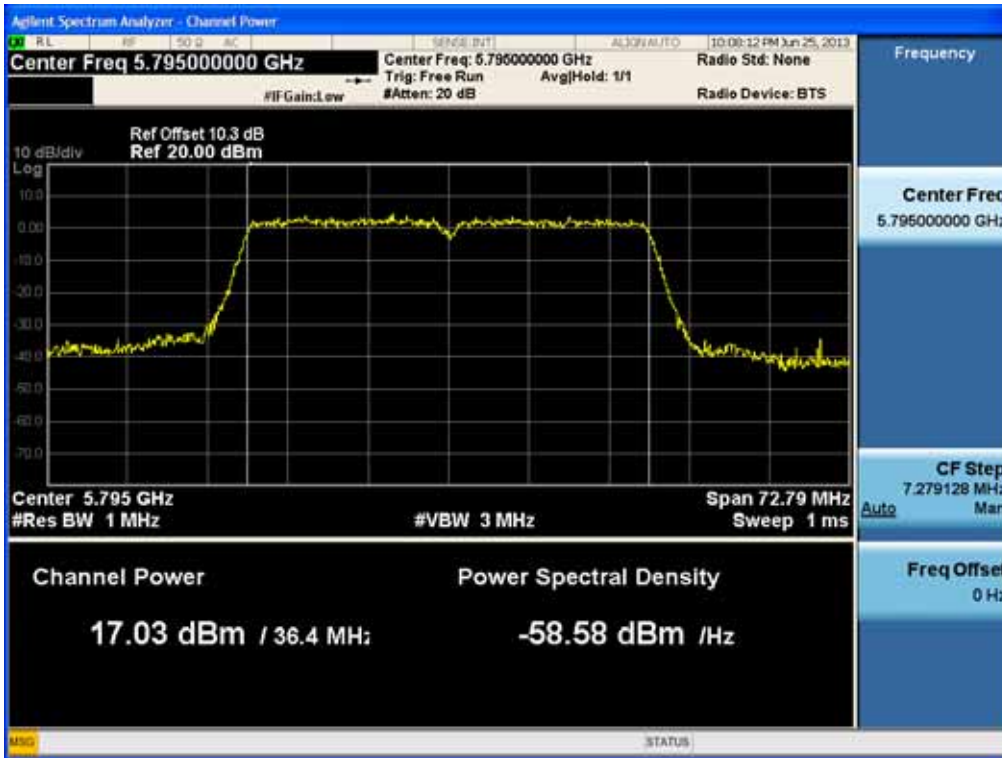

Conducted Output Power (802.11ac-CH 159) MCS4Mbps