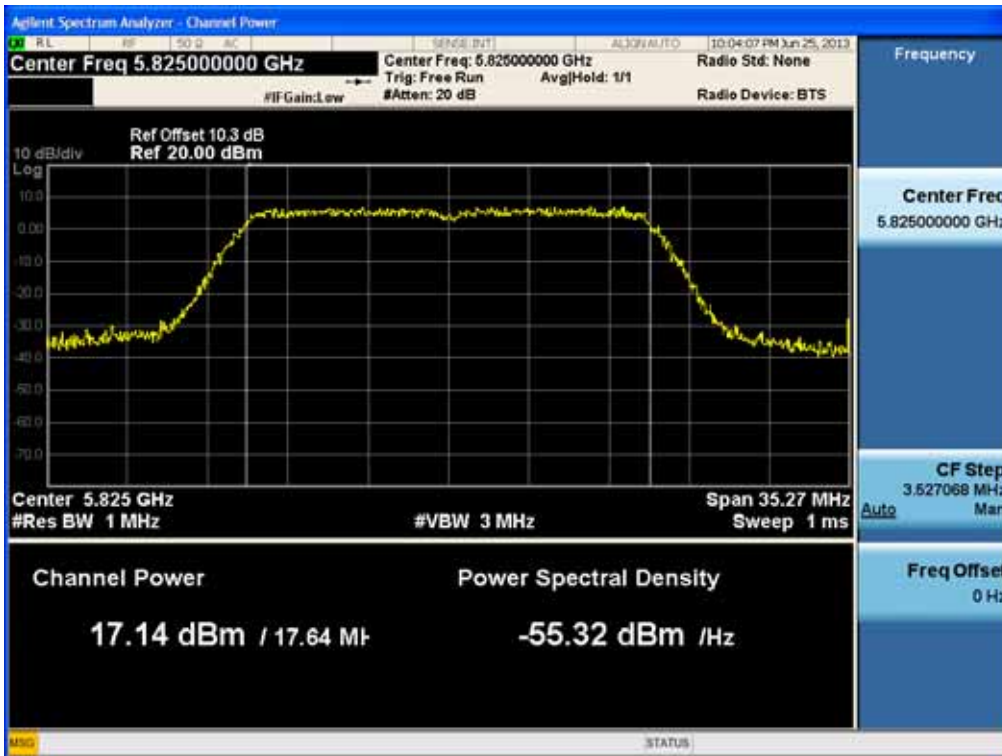

Conducted Output Power (802.11ac-CH 165) MCS4Mbps

Conducted Output Power (802.11ac-CH 165) MCS5Mbps

FCC PT.15.247 TEST REPORT	FCC CERTIFICATION REPORT		www.hct.co.kr
Test Report No. HCTR1306FR24-2	Date of Issue: July 31, 2013	EUT Type: Cellular/PCS GSM/GPRS/WCDMA/HSDPA/HSUPA Phone with Bluetooth, WLAN and NFC(Felica)	FCC ID: ZNFL01F

Conducted Output Power (802.11ac-CH 165) MCS6Mbps

Conducted Output Power (802.11ac-CH 165) MCS7Mbps

FCC PT.15.247 TEST REPORT	FCC CERTIFICATION REPORT		www.hct.co.kr
Test Report No. HCTR1306FR24-2	Date of Issue: July 31, 2013	EUT Type: Cellular/PCS GSM/GPRS/WCDMA/HSDPA/HSUPA Phone with Bluetooth, WLAN and NFC(Felica)	FCC ID: ZNFL01F