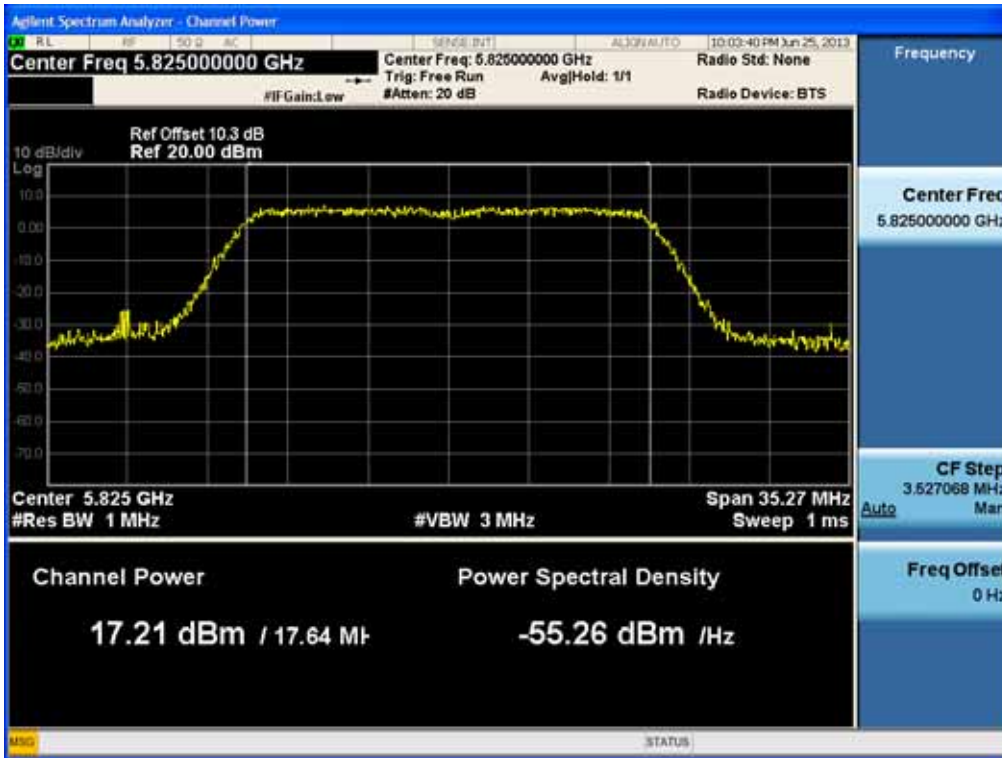

Conducted Output Power (802.11ac-CH 165) MCS6Mbps