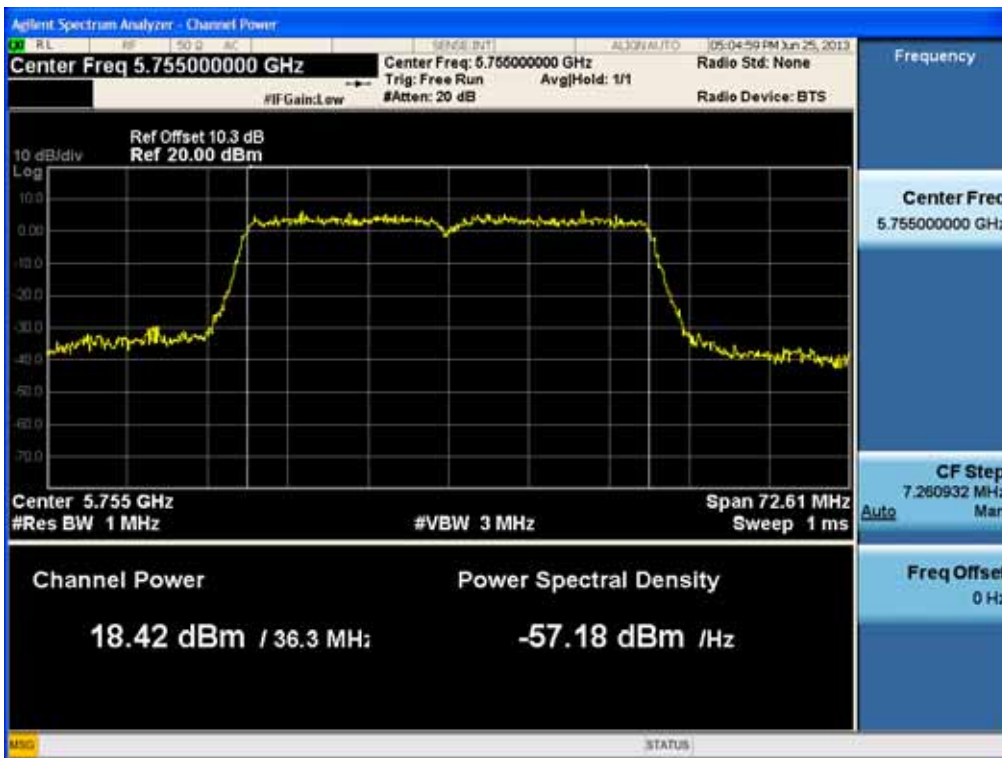

Conducted Output Power (802.11n-CH 151) 121.5 Mbps

Conducted Output Power (802.11n-CH 151) 135 Mbps

FCC PT.15.247 TEST REPORT	FCC CERTIFICATION REPORT		www.hct.co.kr
Test Report No. HCTR1306FR24-2	Date of Issue: July 31, 2013	EUT Type: Cellular/PCS GSM/GPRS/WCDMA/HSDPA/HSUPA Phone with Bluetooth, WLAN and NFC(Felica)	FCC ID: ZNFL01F

Conducted Output Power (802.11n-CH 159) 13.5 Mbps

Conducted Output Power (802.11n-CH 159) 27 Mbps

FCC PT.15.247 TEST REPORT	FCC CERTIFICATION REPORT		www.hct.co.kr
Test Report No. HCTR1306FR24-2	Date of Issue: July 31, 2013	EUT Type: Cellular/PCS GSM/GPRS/WCDMA/HSDPA/HSUPA Phone with Bluetooth, WLAN and NFC(Felica)	FCC ID: ZNFL01F

Conducted Output Power (802.11n-CH 159) 40.5 Mbps

Conducted Output Power (802.11n-CH 159) 54 Mbps

FCC PT.15.247 TEST REPORT	FCC CERTIFICATION REPORT		www.hct.co.kr
Test Report No. HCTR1306FR24-2	Date of Issue: July 31, 2013	EUT Type: Cellular/PCS GSM/GPRS/WCDMA/HSDPA/HSUPA Phone with Bluetooth, WLAN and NFC(Felica)	FCC ID: ZNFL01F