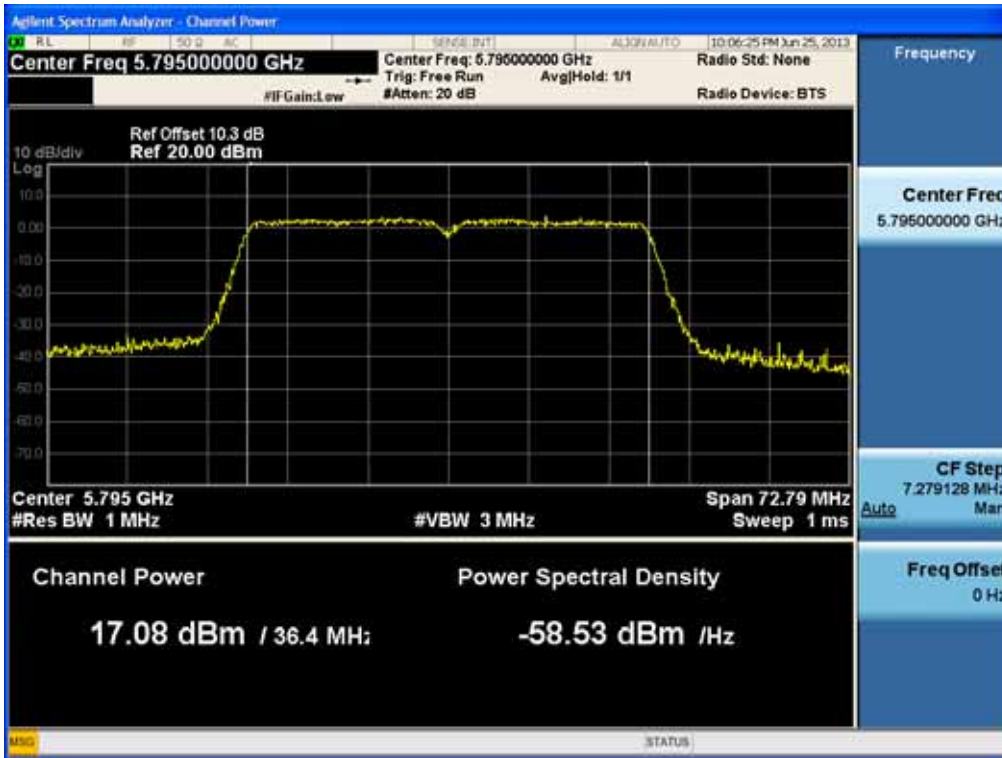

Conducted Output Power (802.11ac-CH 159) MCS0Mbps