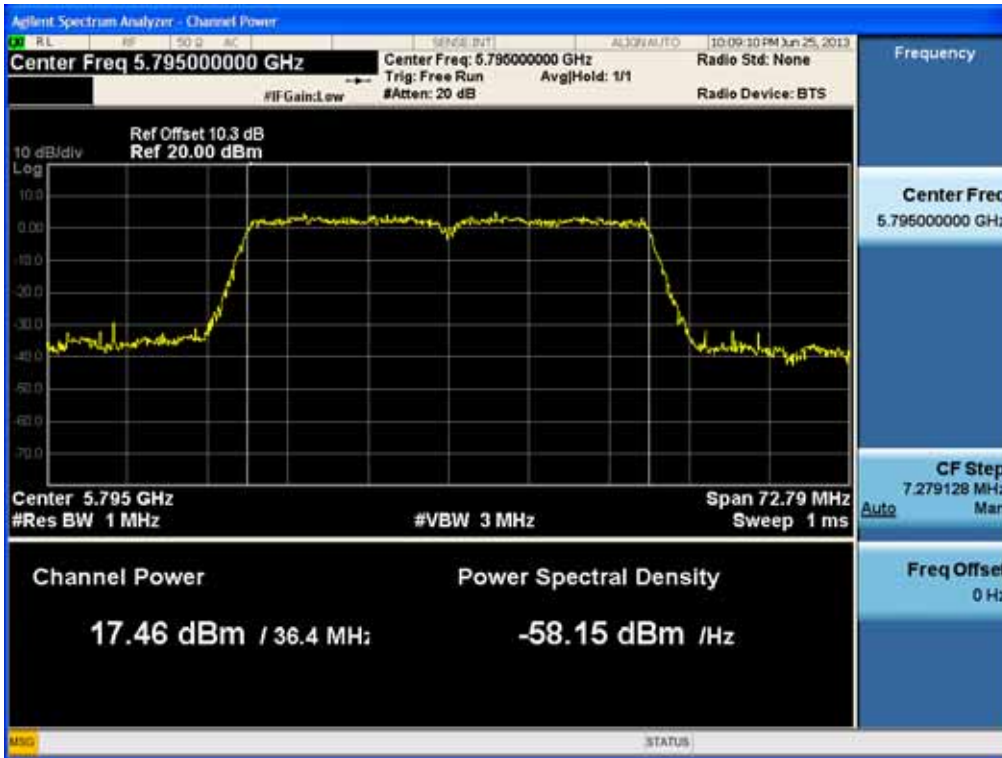

Conducted Output Power (802.11ac-CH 159) MCS6Mbps