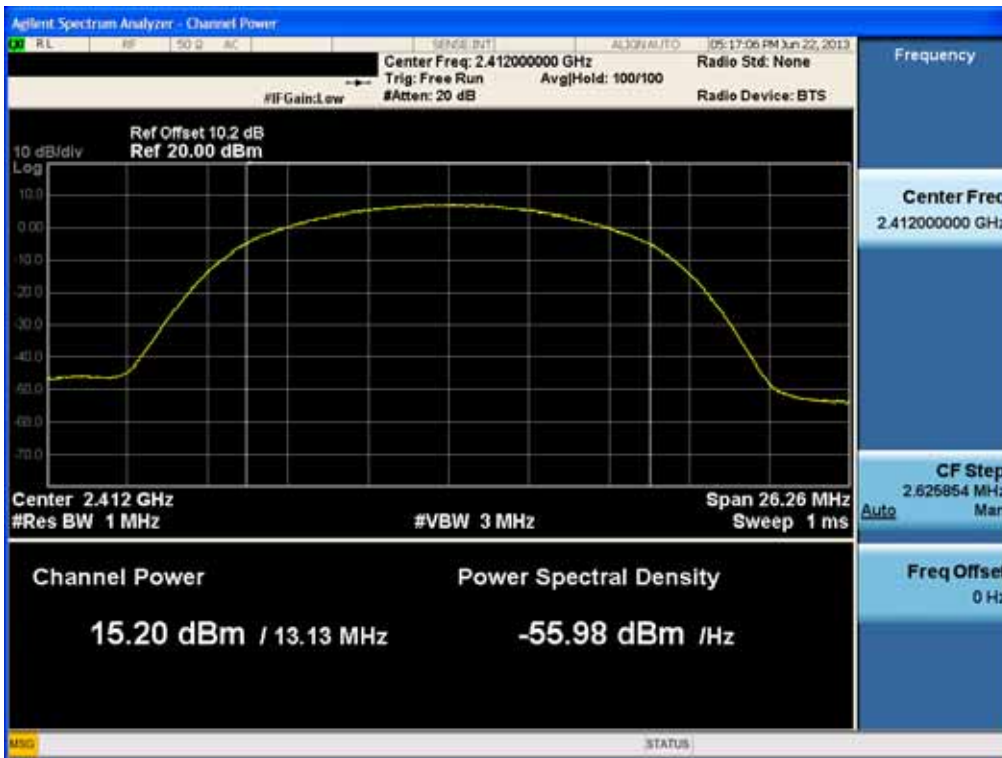

Conducted Output Power (802.11b-CH 1) 5.5Mbps