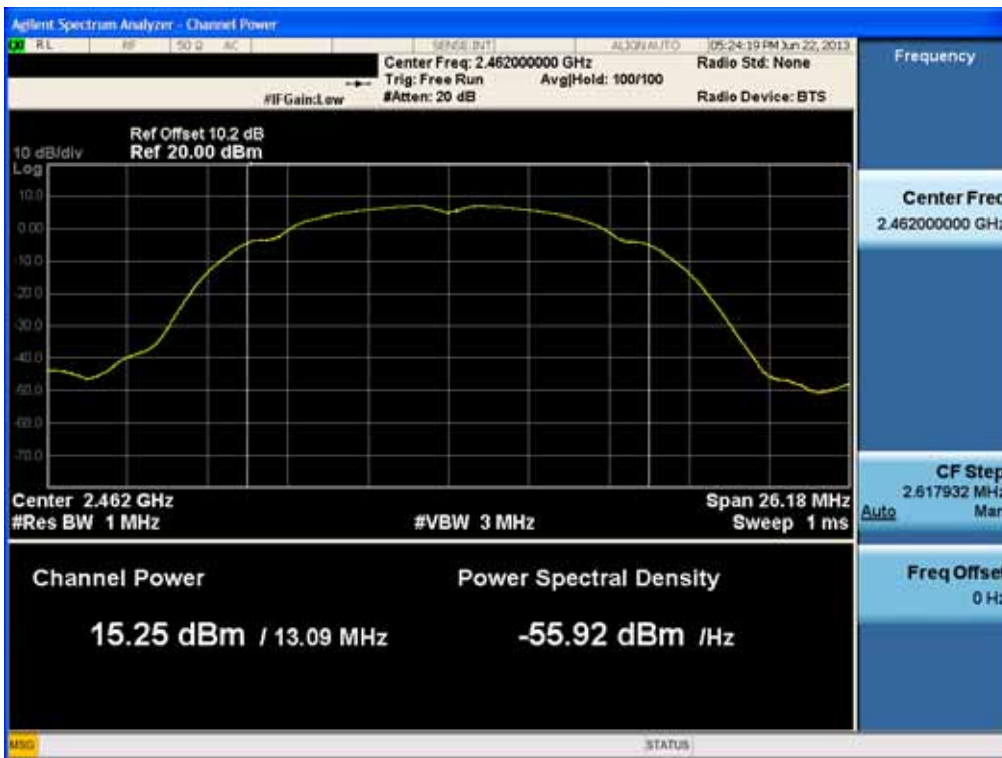

Conducted Output Power (802.11b-CH 6) 5.5Mbps

Conducted Output Power (802.11b-CH 6) 11Mbps

FCC PT.15.247 TEST REPORT	FCC CERTIFICATION REPORT		www.hct.co.kr
Test Report No. HCTR1306FR24-2	Date of Issue: July 31, 2013	EUT Type: Cellular/PCS GSM/GPRS/WCDMA/HSDPA/HSUPA Phone with Bluetooth, WLAN and NFC(Felica)	FCC ID: ZNFL01F

Conducted Output Power (802.11b-CH 11) 1Mbps

Conducted Output Power (802.11b-CH 11) 2Mbps

FCC PT.15.247 TEST REPORT	FCC CERTIFICATION REPORT		www.hct.co.kr
Test Report No. HCTR1306FR24-2	Date of Issue: July 31, 2013	EUT Type: Cellular/PCS GSM/GPRS/WCDMA/HSDPA/HSUPA Phone with Bluetooth, WLAN and NFC(Felica)	FCC ID: ZNFL01F