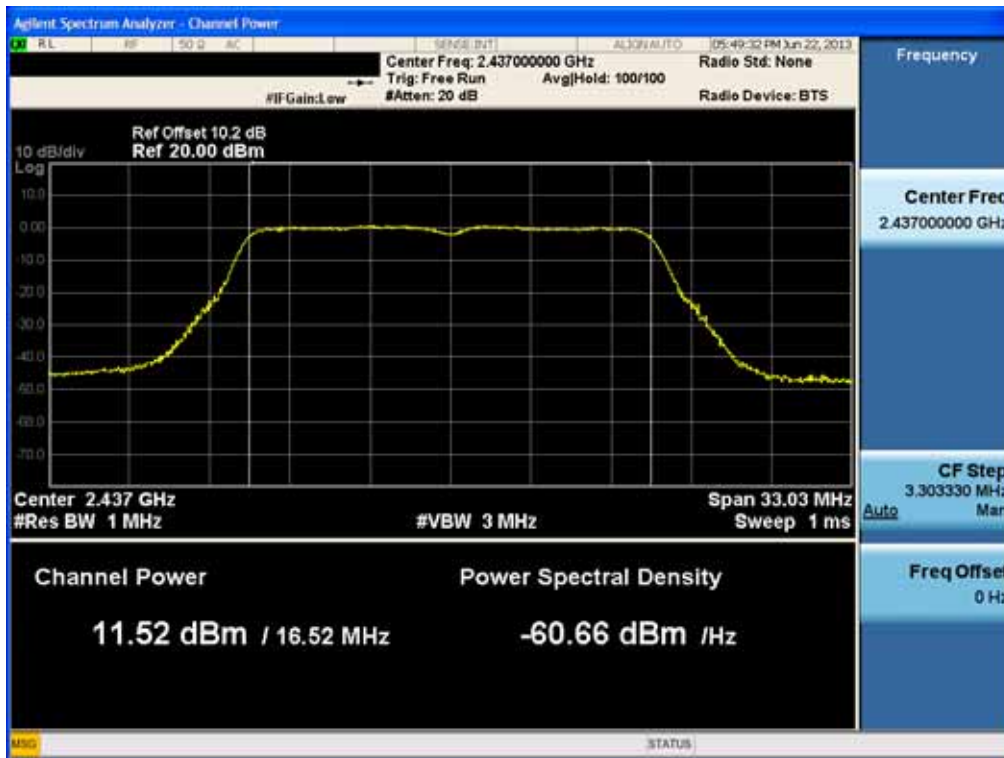

Conducted Output Power (802.11g-CH 6) 48Mbps