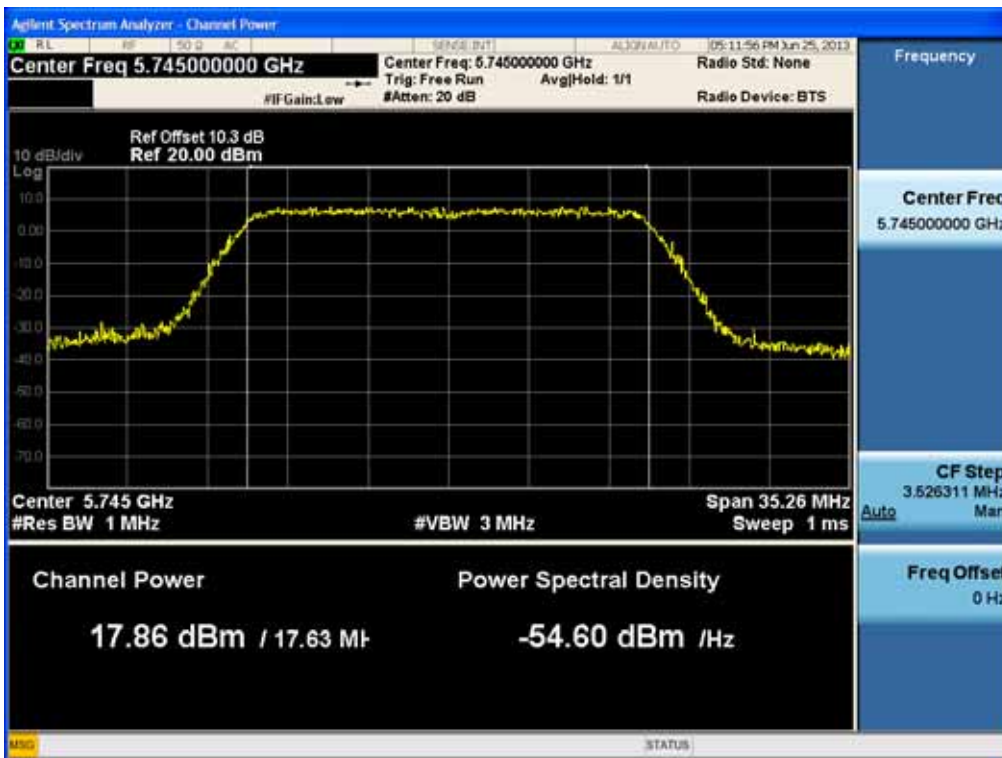

Conducted Output Power (802.11ac-CH 149) MCS2Mbps

Conducted Output Power (802.11ac-CH 149) MCS3Mbps

FCC PT.15.247 TEST REPORT	FCC CERTIFICATION REPORT		www.hct.co.kr
Test Report No. HCTR1306FR24-2	Date of Issue: July 31, 2013	EUT Type: Cellular/PCS GSM/GPRS/WCDMA/HSDPA/HSUPA Phone with Bluetooth, WLAN and NFC(Felica)	FCC ID: ZNFL01F

Conducted Output Power (802.11ac-CH 149) MCS4Mbps

Conducted Output Power (802.11ac-CH 149) MCS5Mbps

FCC PT.15.247 TEST REPORT	FCC CERTIFICATION REPORT		www.hct.co.kr
Test Report No. HCTR1306FR24-2	Date of Issue: July 31, 2013	EUT Type: Cellular/PCS GSM/GPRS/WCDMA/HSDPA/HSUPA Phone with Bluetooth, WLAN and NFC(Felica)	FCC ID: ZNFL01F

Conducted Output Power (802.11ac-CH 149) MCS6Mbps

Conducted Output Power (802.11ac-CH 149) MCS7Mbps

FCC PT.15.247 TEST REPORT	FCC CERTIFICATION REPORT		www.hct.co.kr
Test Report No. HCTR1306FR24-2	Date of Issue: July 31, 2013	EUT Type: Cellular/PCS GSM/GPRS/WCDMA/HSDPA/HSUPA Phone with Bluetooth, WLAN and NFC(Felica)	FCC ID: ZNFL01F