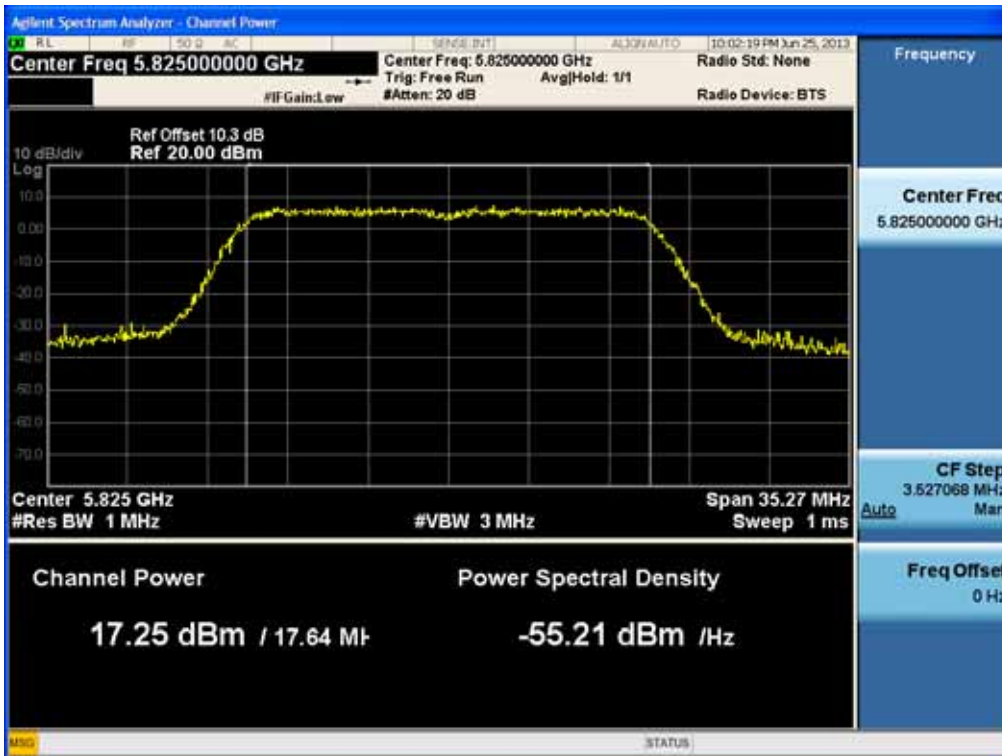

Conducted Output Power (802.11ac-CH 165) MCS0Mbps

Conducted Output Power (802.11ac-CH 165) MCS1Mbps

FCC PT.15.247 TEST REPORT	FCC CERTIFICATION REPORT		www.hct.co.kr
Test Report No. HCTR1306FR24-2	Date of Issue: July 31, 2013	EUT Type: Cellular/PCS GSM/GPRS/WCDMA/HSDPA/HSUPA Phone with Bluetooth, WLAN and NFC(Felica)	FCC ID: ZNFL01F

Conducted Output Power (802.11ac-CH 165) MCS2Mbps

Conducted Output Power (802.11ac-CH 165) MCS3Mbps

FCC PT.15.247 TEST REPORT	FCC CERTIFICATION REPORT		www.hct.co.kr
Test Report No. HCTR1306FR24-2	Date of Issue: July 31, 2013	EUT Type: Cellular/PCS GSM/GPRS/WCDMA/HSDPA/HSUPA Phone with Bluetooth, WLAN and NFC(Felica)	FCC ID: ZNFL01F