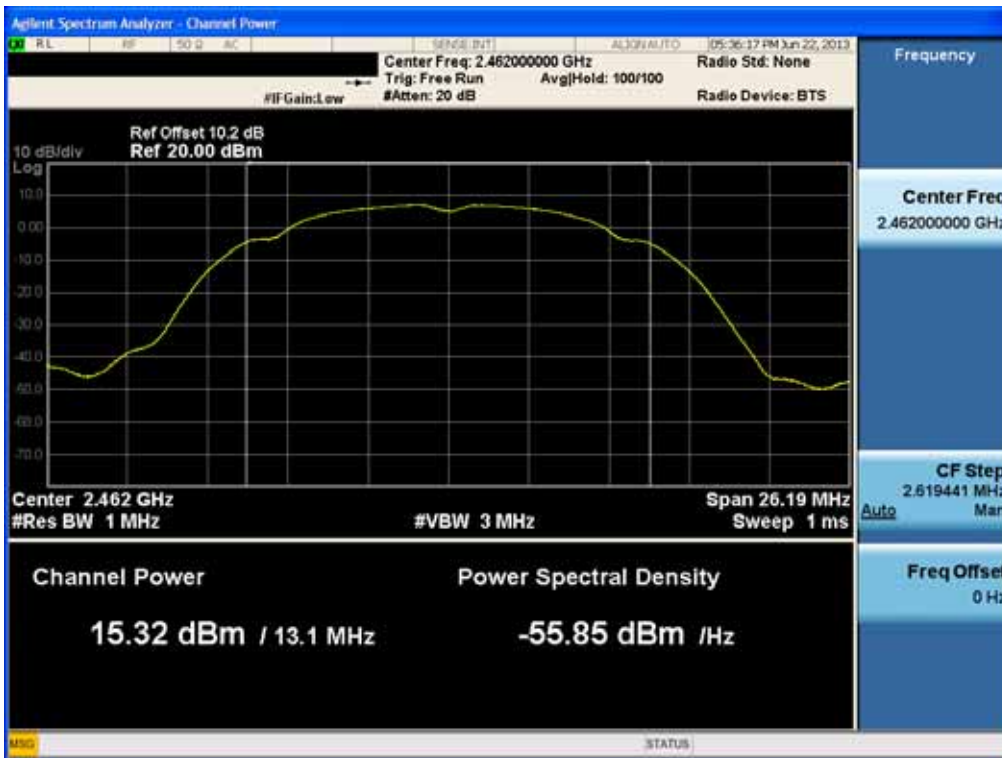

Conducted Output Power (802.11b-CH 11) 1Mbps