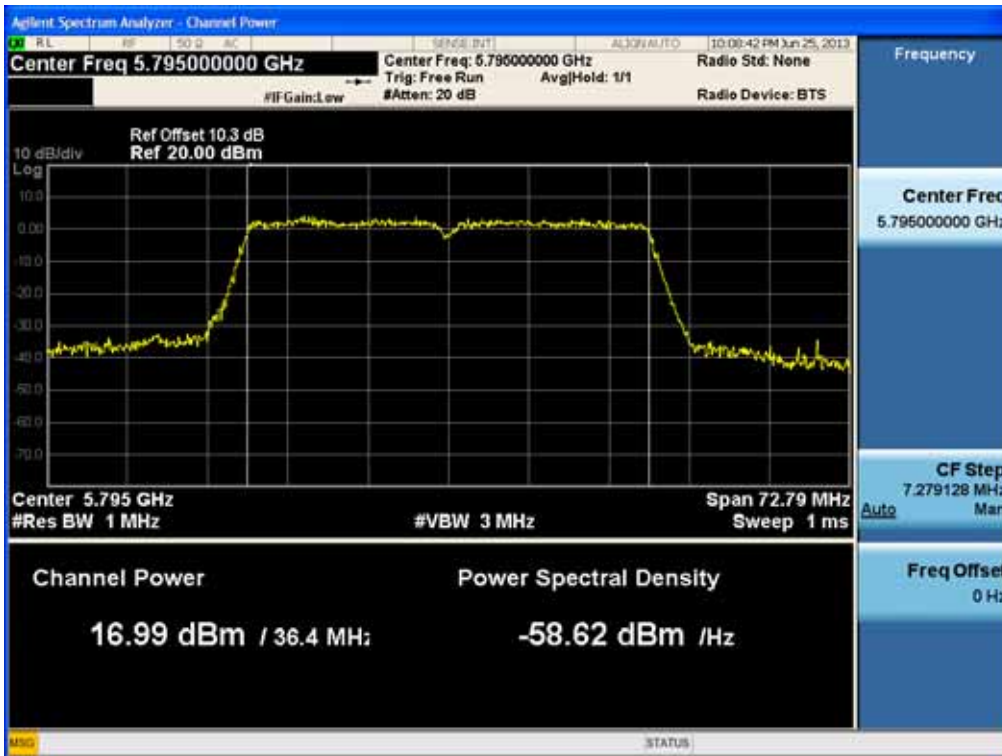

Conducted Output Power (802.11ac-CH 159) MCS5Mbps

FCC PT.15.247 TEST REPORT	FCC CERTIFICATION REPORT		www.hct.co.kr
Test Report No. HCTR1306FR24-2	Date of Issue: July 31, 2013	EUT Type: Cellular/PCS GSM/GPRS/WCDMA/HSDPA/HSUPA Phone with Bluetooth, WLAN and NFC(Felica)	FCC ID: ZNFL01F