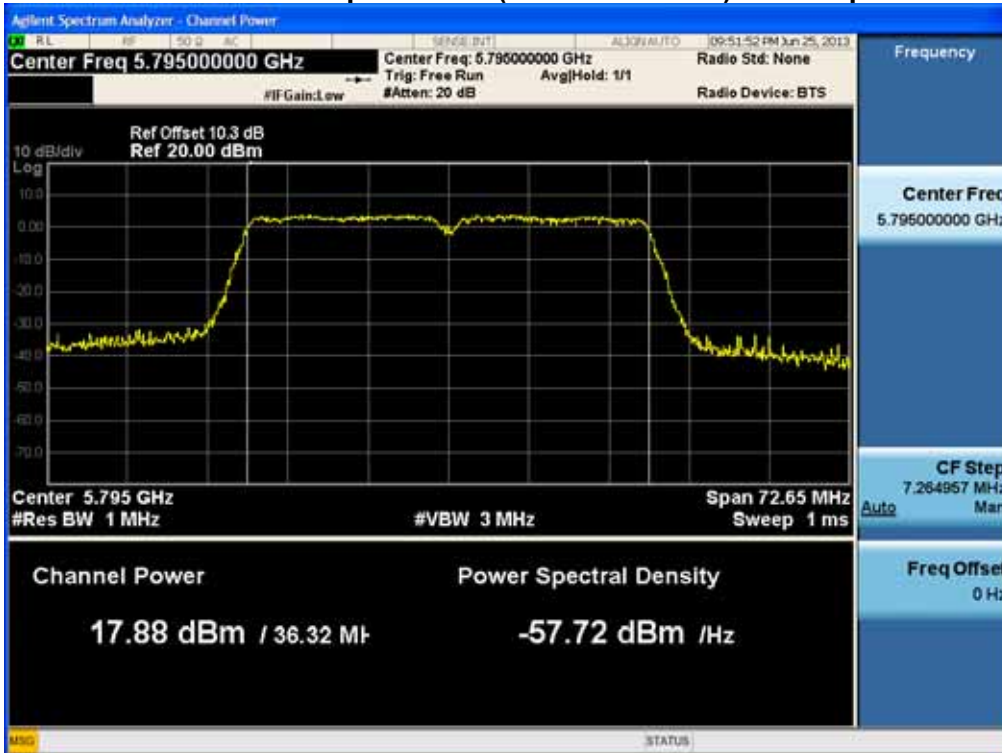

Conducted Output Power (802.11n-CH 151) 121.5 Mbps

Conducted Output Power (802.11n-CH 151) 135 Mbps

FCC PT.15.247 TEST REPORT	FCC CERTIFICATION REPORT		www.hct.co.kr
Test Report No. HCTR1306FR24-2	Date of Issue: July 31, 2013	EUT Type: Cellular/PCS GSM/GPRS/WCDMA/HSDPA/HSUPA Phone with Bluetooth, WLAN and NFC(Felica)	FCC ID: ZNFL01F

Conducted Output Power (802.11n-CH 159) 13.5 Mbps

Conducted Output Power (802.11n-CH 159) 27 Mbps

FCC PT.15.247 TEST REPORT	FCC CERTIFICATION REPORT		www.hct.co.kr
Test Report No. HCTR1306FR24-2	Date of Issue: July 31, 2013	EUT Type: Cellular/PCS GSM/GPRS/WCDMA/HSDPA/HSUPA Phone with Bluetooth, WLAN and NFC(Felica)	FCC ID: ZNFL01F

Conducted Output Power (802.11n-CH 159) 40.5 Mbps

Conducted Output Power (802.11n-CH 159) 54 Mbps

FCC PT.15.247 TEST REPORT	FCC CERTIFICATION REPORT		www.hct.co.kr
Test Report No. HCTR1306FR24-2	Date of Issue: July 31, 2013	EUT Type: Cellular/PCS GSM/GPRS/WCDMA/HSDPA/HSUPA Phone with Bluetooth, WLAN and NFC(Felica)	FCC ID: ZNFL01F