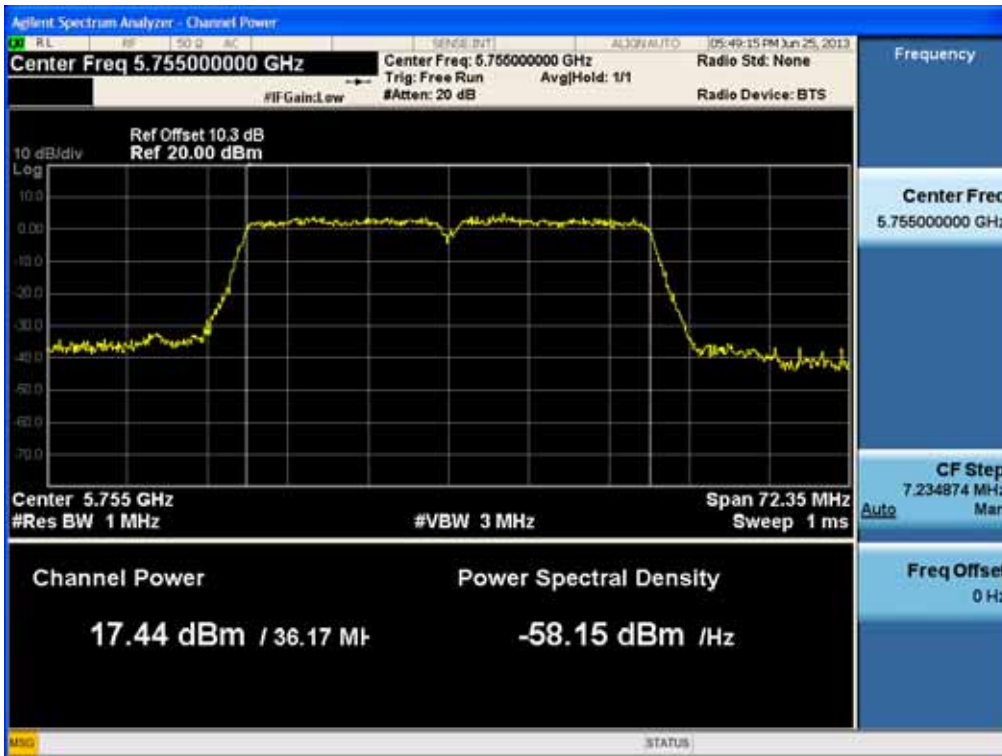

Conducted Output Power (802.11ac-CH 151) MCS2Mbps

Conducted Output Power (802.11ac-CH 151) MCS3Mbps

FCC PT.15.247 TEST REPORT	FCC CERTIFICATION REPORT		www.hct.co.kr
Test Report No. HCTR1306FR24-2	Date of Issue: July 31, 2013	EUT Type: Cellular/PCS GSM/GPRS/WCDMA/HSDPA/HSUPA Phone with Bluetooth, WLAN and NFC(Felica)	FCC ID: ZNFL01F

Conducted Output Power (802.11ac-CH 151) MCS4Mbps

Conducted Output Power (802.11ac-CH 151) MCS5Mbps

FCC PT.15.247 TEST REPORT	FCC CERTIFICATION REPORT		www.hct.co.kr
Test Report No. HCTR1306FR24-2	Date of Issue: July 31, 2013	EUT Type: Cellular/PCS GSM/GPRS/WCDMA/HSDPA/HSUPA Phone with Bluetooth, WLAN and NFC(Felica)	FCC ID: ZNFL01F