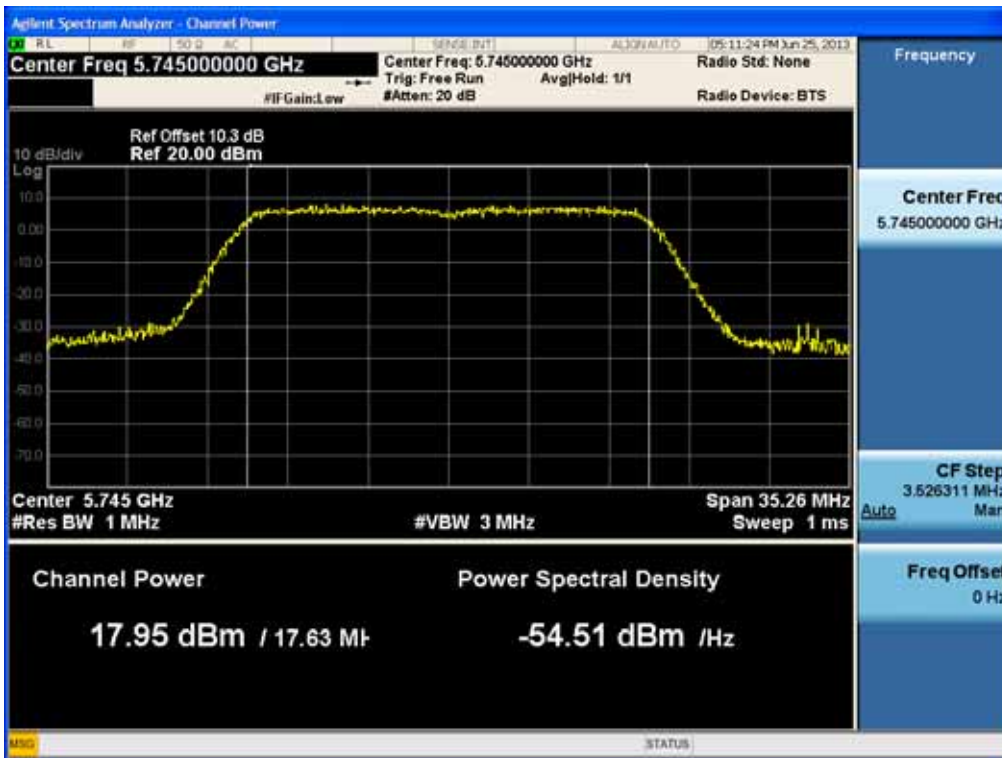

Conducted Output Power (802.11ac-CH 149) MCS2Mbps

Conducted Output Power (802.11ac-CH 149) MCS3Mbps

FCC PT.15.247 TEST REPORT	FCC CERTIFICATION REPORT		www.hct.co.kr
Test Report No. HCTR1306FR24-2	Date of Issue: July 31, 2013	EUT Type: Cellular/PCS GSM/GPRS/WCDMA/HSDPA/HSUPA Phone with Bluetooth, WLAN and NFC(Felica)	FCC ID: ZNFL01F

Conducted Output Power (802.11ac-CH 149) MCS4Mbps

Conducted Output Power (802.11ac-CH 149) MCS5Mbps

FCC PT.15.247 TEST REPORT	FCC CERTIFICATION REPORT		www.hct.co.kr
Test Report No. HCTR1306FR24-2	Date of Issue: July 31, 2013	EUT Type: Cellular/PCS GSM/GPRS/WCDMA/HSDPA/HSUPA Phone with Bluetooth, WLAN and NFC(Felica)	FCC ID: ZNFL01F

Conducted Output Power (802.11ac-CH 149) MCS6Mbps

Conducted Output Power (802.11ac-CH 149) MCS7Mbps

FCC PT.15.247 TEST REPORT	FCC CERTIFICATION REPORT		www.hct.co.kr
Test Report No. HCTR1306FR24-2	Date of Issue: July 31, 2013	EUT Type: Cellular/PCS GSM/GPRS/WCDMA/HSDPA/HSUPA Phone with Bluetooth, WLAN and NFC(Felica)	FCC ID: ZNFL01F