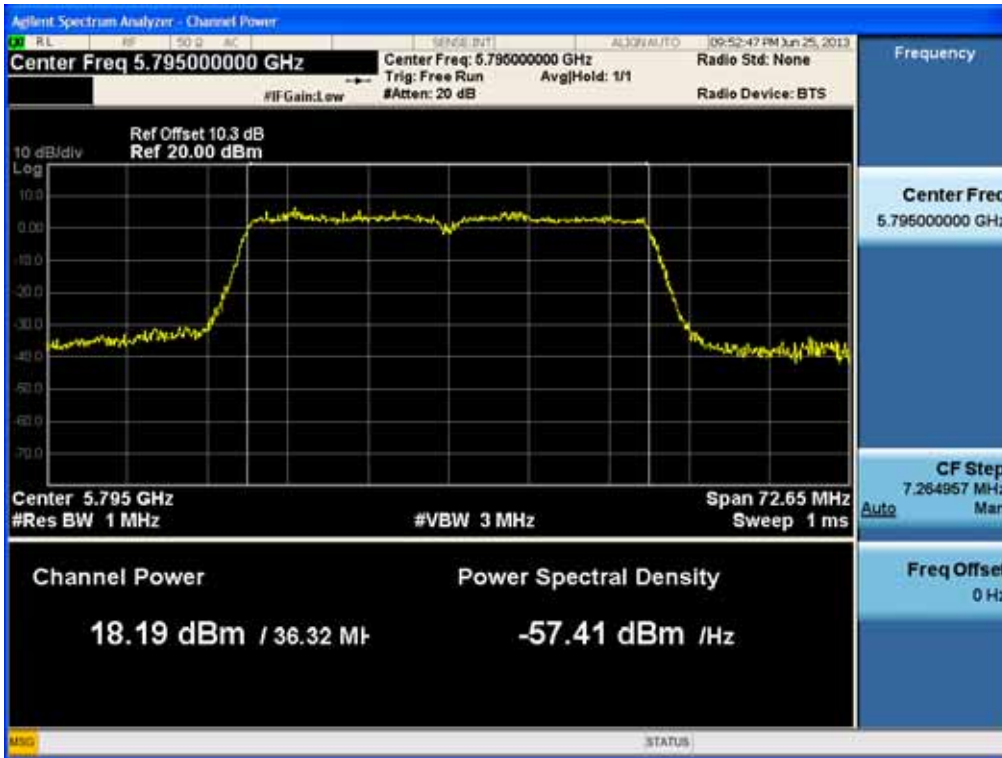

Conducted Output Power (802.11n-CH 151) 121.5 Mbps

Conducted Output Power (802.11n-CH 151) 135 Mbps

FCC PT.15.247 TEST REPORT	FCC CERTIFICATION REPORT		www.hct.co.kr
Test Report No. HCTR1306FR24-2	Date of Issue: July 31, 2013	EUT Type: Cellular/PCS GSM/GPRS/WCDMA/HSDPA/HSUPA Phone with Bluetooth, WLAN and NFC(Felica)	FCC ID: ZNFL01F

Conducted Output Power (802.11n-CH 159) 13.5 Mbps

Conducted Output Power (802.11n-CH 159) 27 Mbps

FCC PT.15.247 TEST REPORT	FCC CERTIFICATION REPORT		www.hct.co.kr
Test Report No. HCTR1306FR24-2	Date of Issue: July 31, 2013	EUT Type: Cellular/PCS GSM/GPRS/WCDMA/HSDPA/HSUPA Phone with Bluetooth, WLAN and NFC(Felica)	FCC ID: ZNFL01F

Conducted Output Power (802.11n-CH 159) 40.5 Mbps

Conducted Output Power (802.11n-CH 159) 54 Mbps

FCC PT.15.247 TEST REPORT	FCC CERTIFICATION REPORT		www.hct.co.kr
Test Report No. HCTR1306FR24-2	Date of Issue: July 31, 2013	EUT Type: Cellular/PCS GSM/GPRS/WCDMA/HSDPA/HSUPA Phone with Bluetooth, WLAN and NFC(Felica)	FCC ID: ZNFL01F

Conducted Output Power (802.11n-CH 159) 81 Mbps

Conducted Output Power (802.11n-CH 159) 108 Mbps

FCC PT.15.247 TEST REPORT	FCC CERTIFICATION REPORT		www.hct.co.kr
Test Report No. HCTR1306FR24-2	Date of Issue: July 31, 2013	EUT Type: Cellular/PCS GSM/GPRS/WCDMA/HSDPA/HSUPA Phone with Bluetooth, WLAN and NFC(Felica)	FCC ID: ZNFL01F