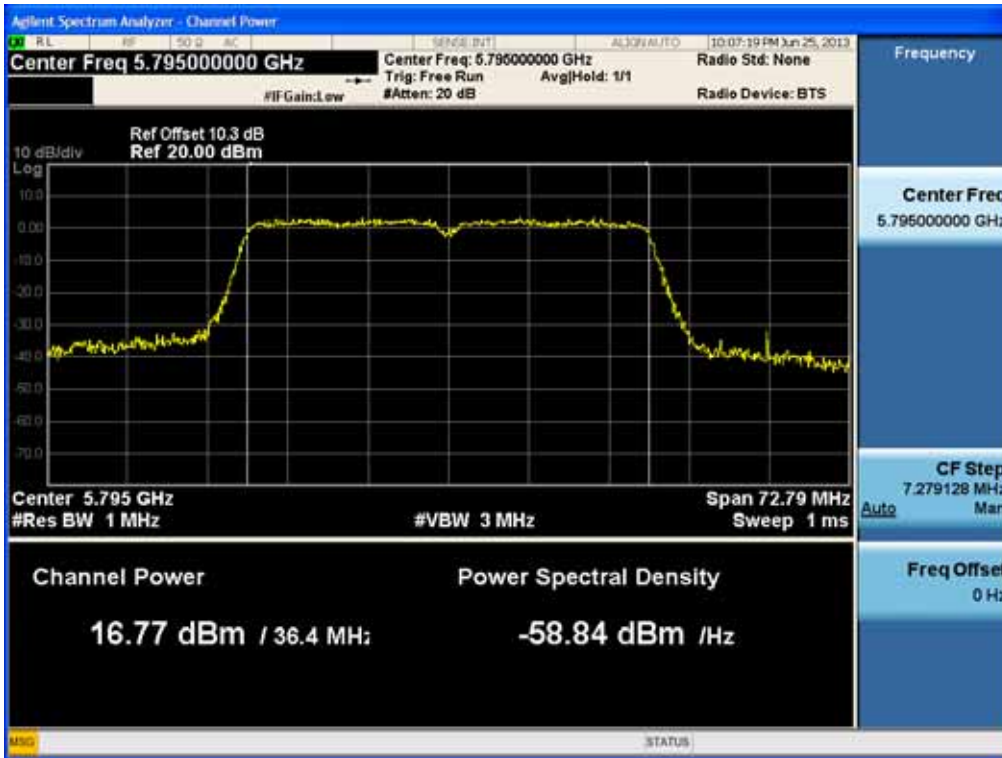

Conducted Output Power (802.11ac-CH 159) MCS2Mbps