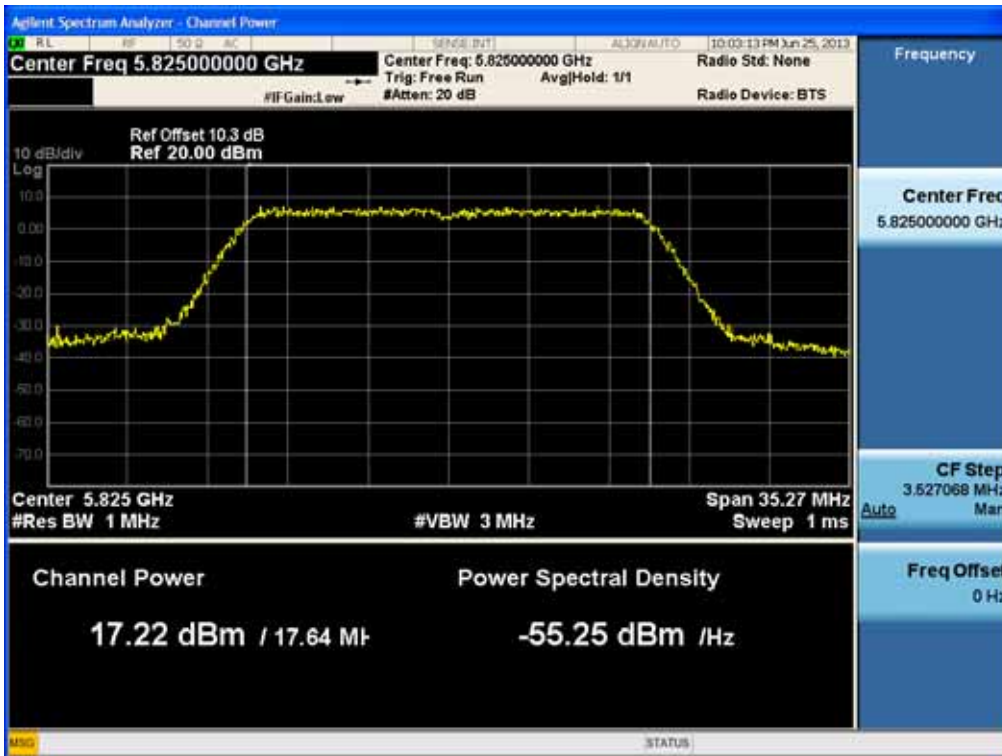

Conducted Output Power (802.11ac-CH 165) MCS2Mbps

Conducted Output Power (802.11ac-CH 165) MCS3Mbps

FCC PT.15.247 TEST REPORT	FCC CERTIFICATION REPORT		www.hct.co.kr
Test Report No. HCTR1306FR24-2	Date of Issue: July 31, 2013	EUT Type: Cellular/PCS GSM/GPRS/WCDMA/HSDPA/HSUPA Phone with Bluetooth, WLAN and NFC(Felica)	FCC ID: ZNFL01F

Conducted Output Power (802.11ac-CH 165) MCS4Mbps

Conducted Output Power (802.11ac-CH 165) MCS5Mbps

FCC PT.15.247 TEST REPORT	FCC CERTIFICATION REPORT		www.hct.co.kr
Test Report No. HCTR1306FR24-2	Date of Issue: July 31, 2013	EUT Type: Cellular/PCS GSM/GPRS/WCDMA/HSDPA/HSUPA Phone with Bluetooth, WLAN and NFC(Felica)	FCC ID: ZNFL01F