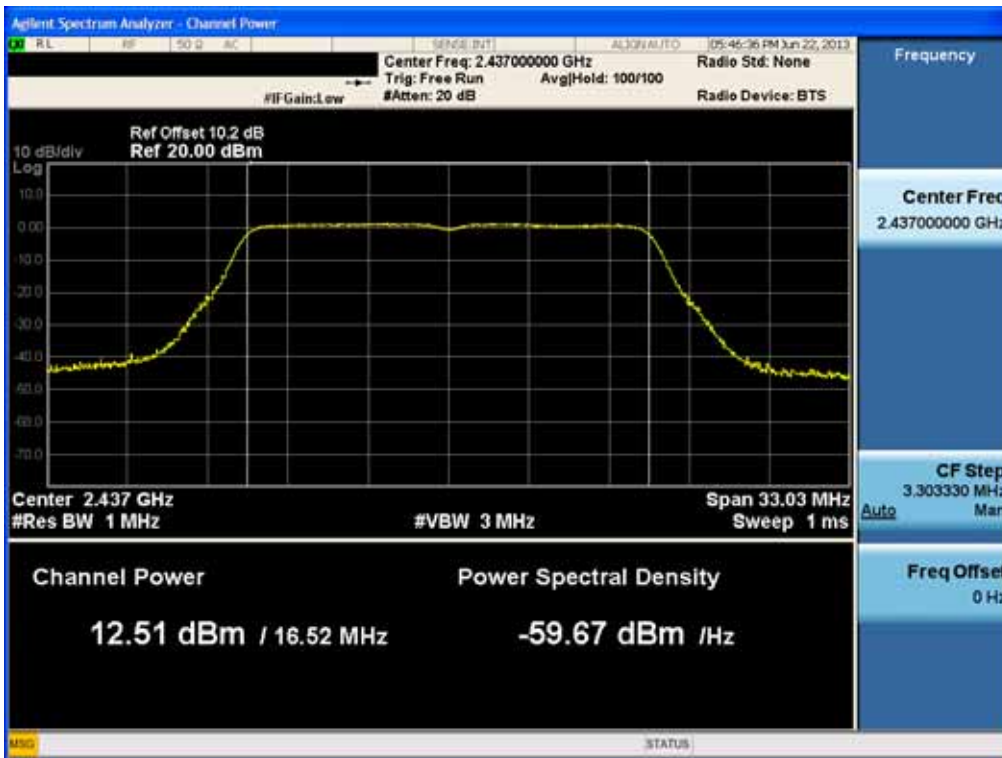

Conducted Output Power (802.11g-CH 6) 6Mbps