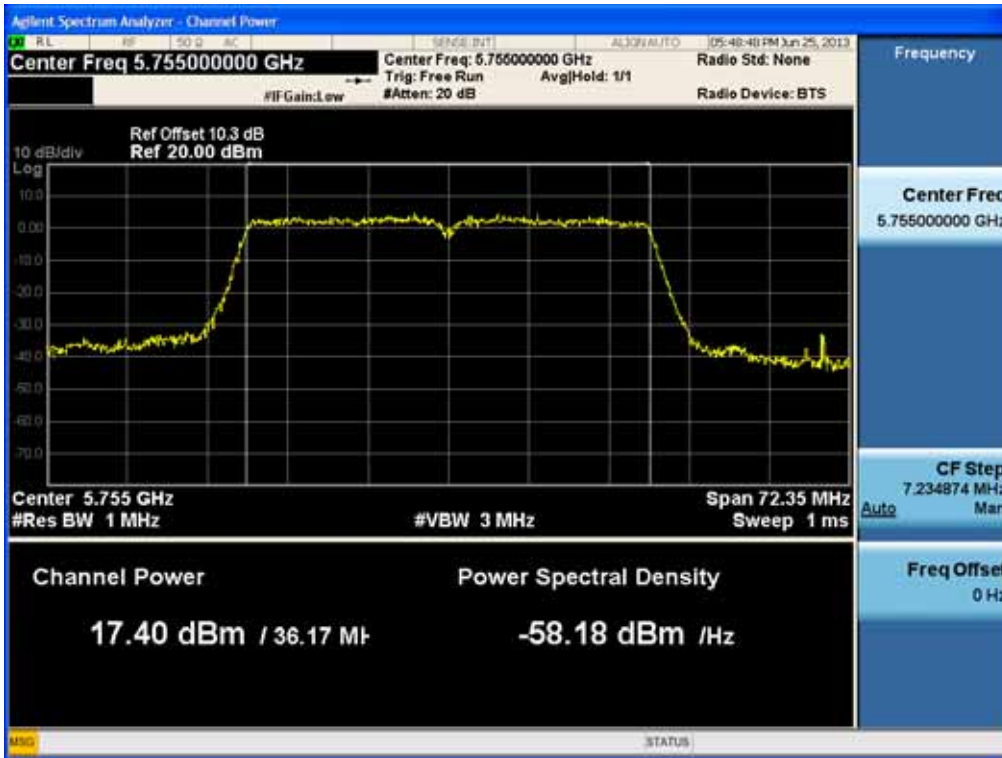

Conducted Output Power (802.11ac-CH 151) MCS4Mbps