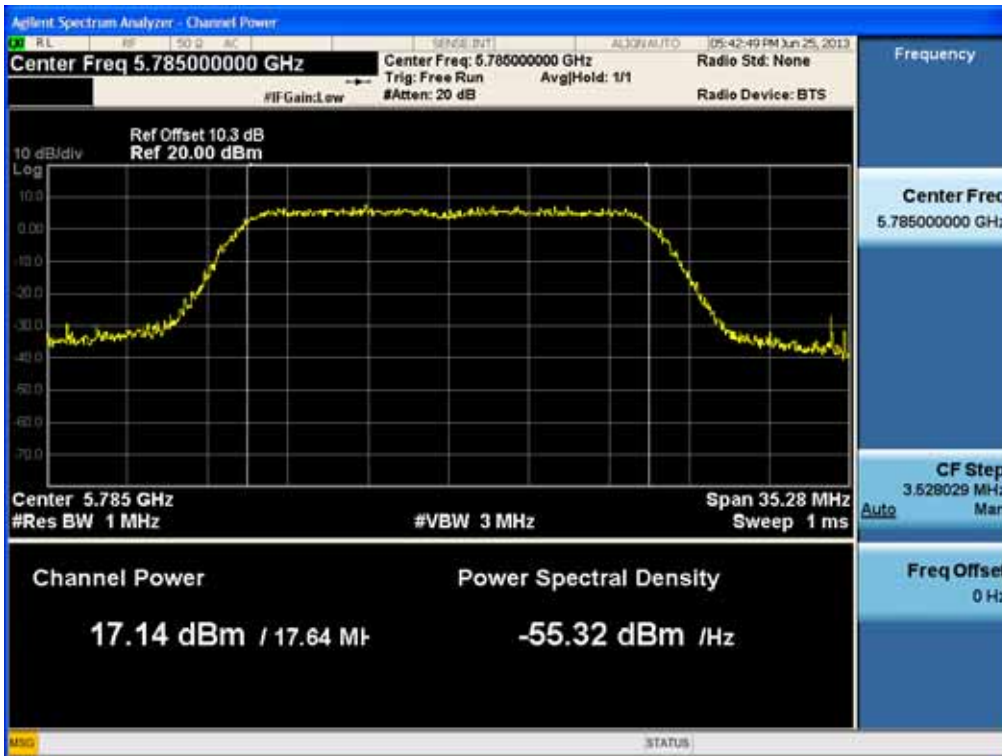

Conducted Output Power (802.11ac-CH 149) MCS6Mbps

Conducted Output Power (802.11ac-CH 149) MCS7Mbps

FCC PT.15.247 TEST REPORT	FCC CERTIFICATION REPORT		www.hct.co.kr
Test Report No. HCTR1306FR24-2	Date of Issue: July 31, 2013	EUT Type: Cellular/PCS GSM/GPRS/WCDMA/HSDPA/HSUPA Phone with Bluetooth, WLAN and NFC(Felica)	FCC ID: ZNFL01F

Conducted Output Power (802.11ac-CH 149) MCS8Mbps

Conducted Output Power (802.11ac-CH 157) MCS0Mbps

FCC PT.15.247 TEST REPORT	FCC CERTIFICATION REPORT		www.hct.co.kr
Test Report No. HCTR1306FR24-2	Date of Issue: July 31, 2013	EUT Type: Cellular/PCS GSM/GPRS/WCDMA/HSDPA/HSUPA Phone with Bluetooth, WLAN and NFC(Felica)	FCC ID: ZNFL01F

Conducted Output Power (802.11ac-CH 157) MCS1Mbps

Conducted Output Power (802.11ac-CH 157) MCS2Mbps

FCC PT.15.247 TEST REPORT	FCC CERTIFICATION REPORT		www.hct.co.kr
Test Report No. HCTR1306FR24-2	Date of Issue: July 31, 2013	EUT Type: Cellular/PCS GSM/GPRS/WCDMA/HSDPA/HSUPA Phone with Bluetooth, WLAN and NFC(Felica)	FCC ID: ZNFL01F