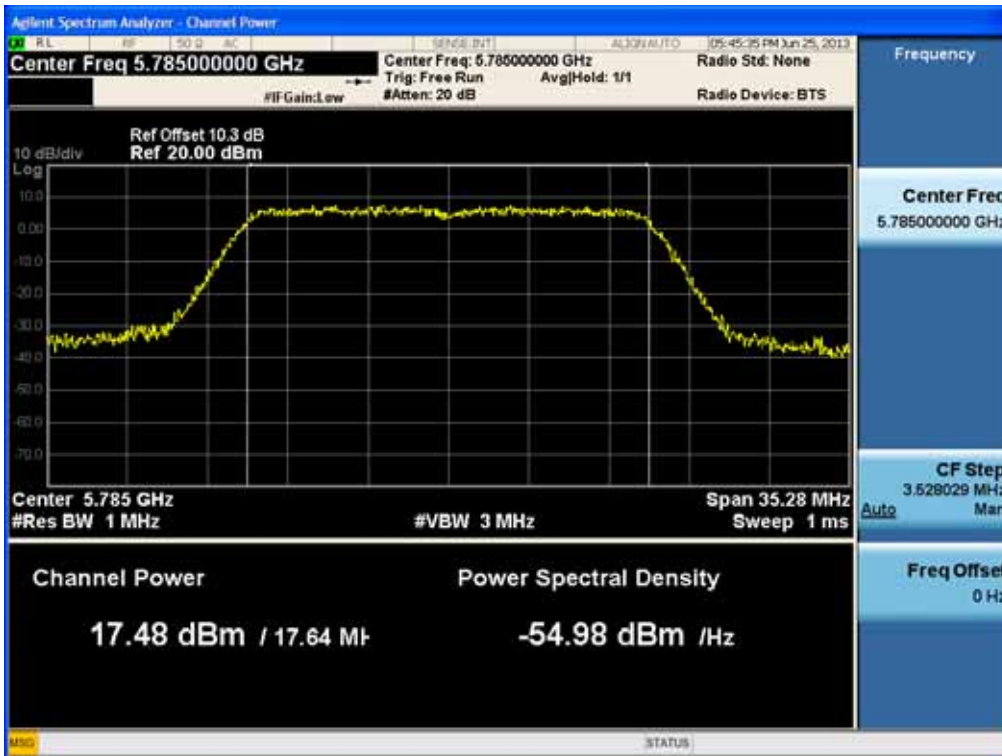

Conducted Output Power (802.11ac-CH 157) MCS3Mbps

Conducted Output Power (802.11ac-CH 157) MCS4Mbps

FCC PT.15.247 TEST REPORT	FCC CERTIFICATION REPORT		www.hct.co.kr
Test Report No. HCTR1306FR24-2	Date of Issue: July 31, 2013	EUT Type: Cellular/PCS GSM/GPRS/WCDMA/HSDPA/HSUPA Phone with Bluetooth, WLAN and NFC(Felica)	FCC ID: ZNFL01F

Conducted Output Power (802.11ac-CH 157) MCS5Mbps

Conducted Output Power (802.11ac-CH 157) MCS6Mbps

FCC PT.15.247 TEST REPORT	FCC CERTIFICATION REPORT		www.hct.co.kr
Test Report No. HCTR1306FR24-2	Date of Issue: July 31, 2013	EUT Type: Cellular/PCS GSM/GPRS/WCDMA/HSDPA/HSUPA Phone with Bluetooth, WLAN and NFC(Felica)	FCC ID: ZNFL01F

Conducted Output Power (802.11ac-CH 157) MCS7Mbps

Conducted Output Power (802.11ac-CH 157) MCS8Mbps

FCC PT.15.247 TEST REPORT	FCC CERTIFICATION REPORT		www.hct.co.kr
Test Report No. HCTR1306FR24-2	Date of Issue: July 31, 2013	EUT Type: Cellular/PCS GSM/GPRS/WCDMA/HSDPA/HSUPA Phone with Bluetooth, WLAN and NFC(Felica)	FCC ID: ZNFL01F