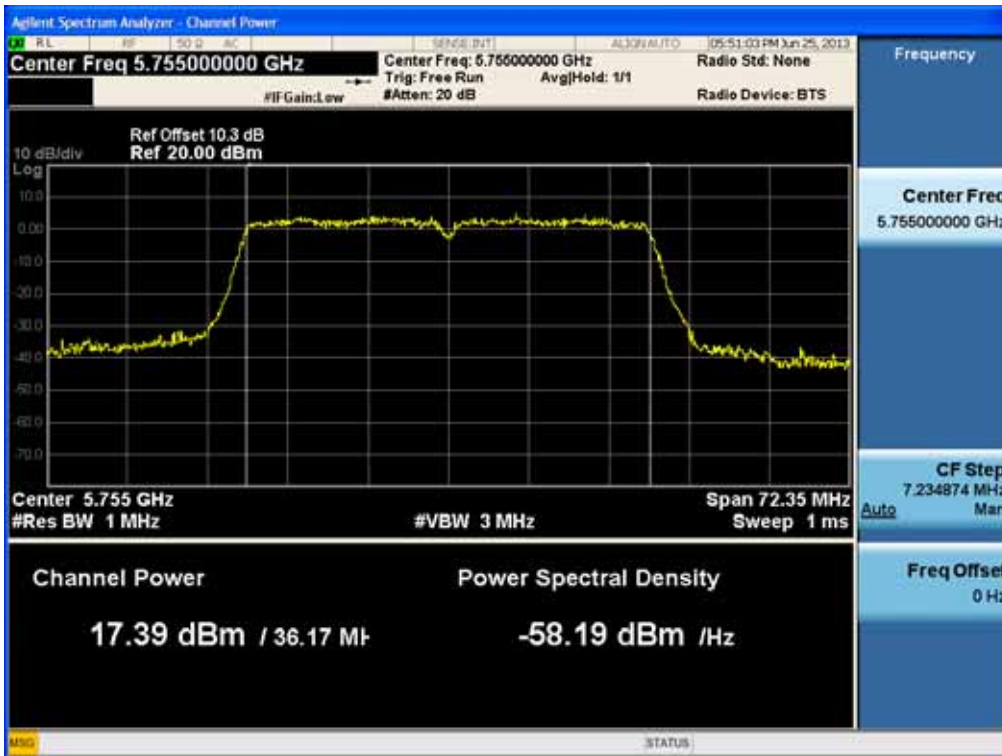

Conducted Output Power (802.11ac-CH 151) MCS9Mbps

FCC PT.15.247 TEST REPORT	FCC CERTIFICATION REPORT		www.hct.co.kr
Test Report No. HCTR1306FR24-2	Date of Issue: July 31, 2013	EUT Type: Cellular/PCS GSM/GPRS/WCDMA/HSDPA/HSUPA Phone with Bluetooth, WLAN and NFC(Felica)	FCC ID: ZNFL01F