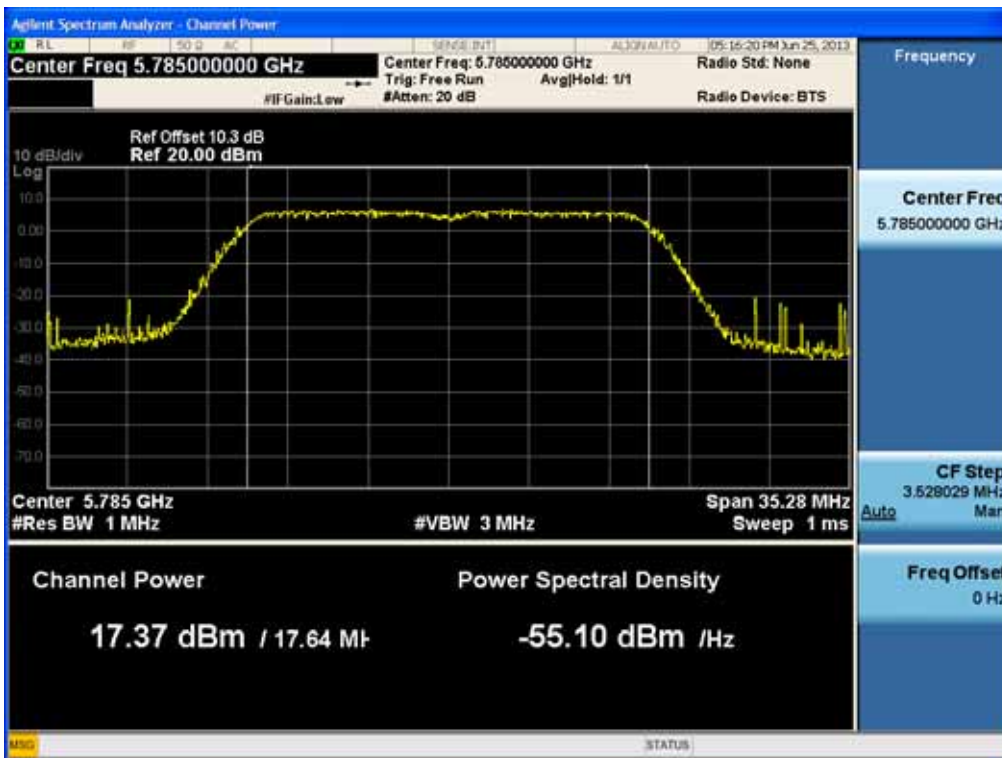

Conducted Output Power (802.11ac-CH 149) MCS4Mbps

Conducted Output Power (802.11ac-CH 149) MCS5Mbps

FCC PT.15.247 TEST REPORT	FCC CERTIFICATION REPORT		www.hct.co.kr
Test Report No. HCTR1306FR24-2	Date of Issue: July 31, 2013	EUT Type: Cellular/PCS GSM/GPRS/WCDMA/HSDPA/HSUPA Phone with Bluetooth, WLAN and NFC(Felica)	FCC ID: ZNFL01F

Conducted Output Power (802.11ac-CH 149) MCS6Mbps

Conducted Output Power (802.11ac-CH 149) MCS7Mbps

FCC PT.15.247 TEST REPORT	FCC CERTIFICATION REPORT		www.hct.co.kr
Test Report No. HCTR1306FR24-2	Date of Issue: July 31, 2013	EUT Type: Cellular/PCS GSM/GPRS/WCDMA/HSDPA/HSUPA Phone with Bluetooth, WLAN and NFC(Felica)	FCC ID: ZNFL01F

Conducted Output Power (802.11ac-CH 149) MCS8Mbps

Conducted Output Power (802.11ac-CH 157) MCS0Mbps

FCC PT.15.247 TEST REPORT	FCC CERTIFICATION REPORT		www.hct.co.kr
Test Report No. HCTR1306FR24-2	Date of Issue: July 31, 2013	EUT Type: Cellular/PCS GSM/GPRS/WCDMA/HSDPA/HSUPA Phone with Bluetooth, WLAN and NFC(Felica)	FCC ID: ZNFL01F