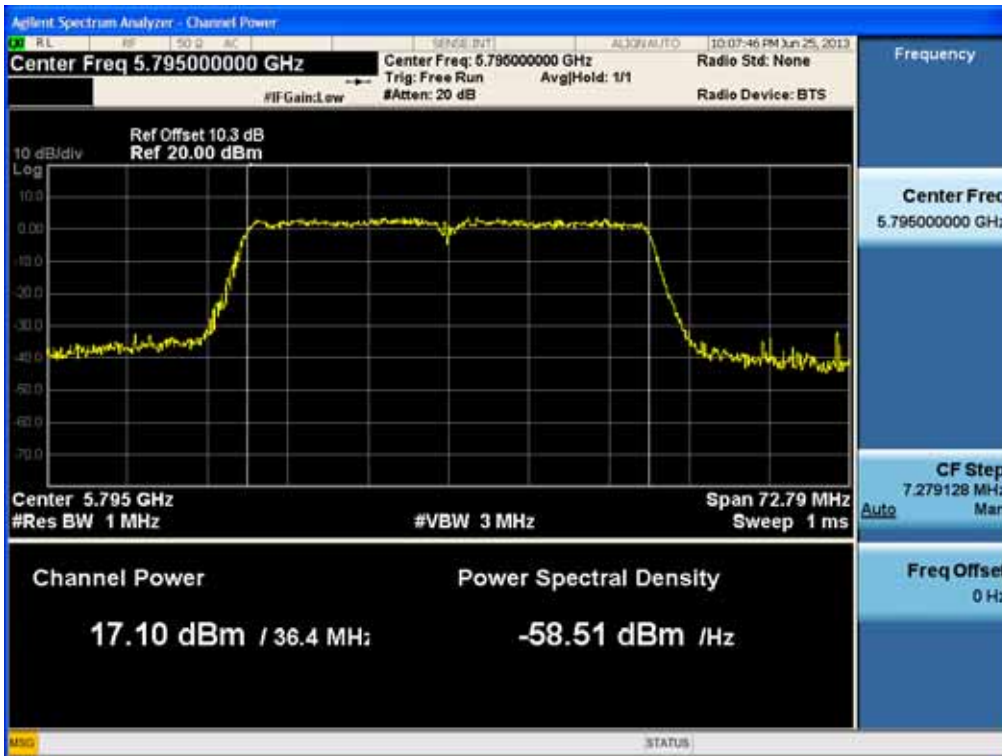

Conducted Output Power (802.11ac-CH 159) MCS3Mbps

FCC PT.15.247 TEST REPORT	FCC CERTIFICATION REPORT		www.hct.co.kr
Test Report No. HCTR1306FR24-2	Date of Issue: July 31, 2013	EUT Type: Cellular/PCS GSM/GPRS/WCDMA/HSDPA/HSUPA Phone with Bluetooth, WLAN and NFC(Felica)	FCC ID: ZNFL01F