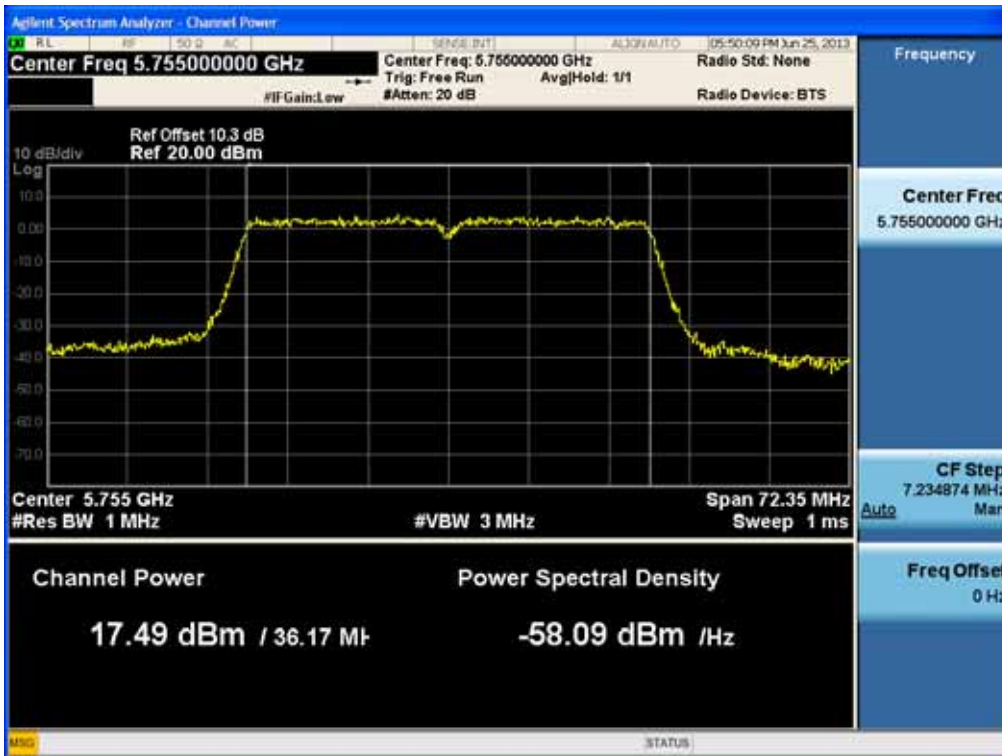

Conducted Output Power (802.11ac-CH 151) MCS4Mbps

Conducted Output Power (802.11ac-CH 151) MCS5Mbps

FCC PT.15.247 TEST REPORT	FCC CERTIFICATION REPORT		www.hct.co.kr
Test Report No. HCTR1306FR24-2	Date of Issue: July 31, 2013	EUT Type: Cellular/PCS GSM/GPRS/WCDMA/HSDPA/HSUPA Phone with Bluetooth, WLAN and NFC(Felica)	FCC ID: ZNFL01F

Conducted Output Power (802.11ac-CH 151) MCS6Mbps

Conducted Output Power (802.11ac-CH 151) MCS7Mbps

FCC PT.15.247 TEST REPORT	FCC CERTIFICATION REPORT		www.hct.co.kr
Test Report No. HCTR1306FR24-2	Date of Issue: July 31, 2013	EUT Type: Cellular/PCS GSM/GPRS/WCDMA/HSDPA/HSUPA Phone with Bluetooth, WLAN and NFC(Felica)	FCC ID: ZNFL01F