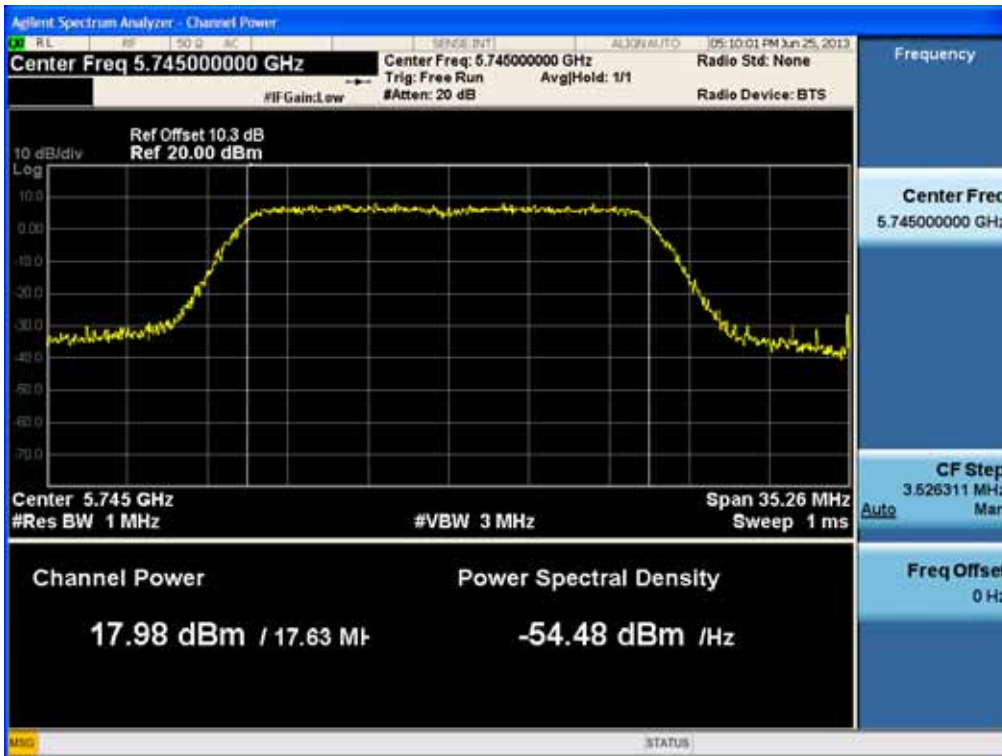

Conducted Output Power (802.11n-CH 159) 121.5 Mbps

Conducted Output Power (802.11n-CH 159) 135 Mbps

FCC PT.15.247 TEST REPORT	FCC CERTIFICATION REPORT		www.hct.co.kr
Test Report No. HCTR1306FR24-2	Date of Issue: July 31, 2013	EUT Type: Cellular/PCS GSM/GPRS/WCDMA/HSDPA/HSUPA Phone with Bluetooth, WLAN and NFC(Felica)	FCC ID: ZNFL01F

20 MHz BW

(5745 MHz ~5825 MHz)

Conducted Output Power (802.11ac-CH 149) MCS0Mbps

Conducted Output Power (802.11ac-CH 149) MCS1Mbps

FCC PT.15.247 TEST REPORT	FCC CERTIFICATION REPORT		www.hct.co.kr
Test Report No. HCTR1306FR24-2	Date of Issue: July 31, 2013	EUT Type: Cellular/PCS GSM/GPRS/WCDMA/HSDPA/HSUPA Phone with Bluetooth, WLAN and NFC(Felica)	FCC ID: ZNFL01F

Conducted Output Power (802.11ac-CH 149) MCS2Mbps

Conducted Output Power (802.11ac-CH 149) MCS3Mbps

FCC PT.15.247 TEST REPORT	FCC CERTIFICATION REPORT		www.hct.co.kr
Test Report No. HCTR1306FR24-2	Date of Issue: July 31, 2013	EUT Type: Cellular/PCS GSM/GPRS/WCDMA/HSDPA/HSUPA Phone with Bluetooth, WLAN and NFC(Felica)	FCC ID: ZNFL01F