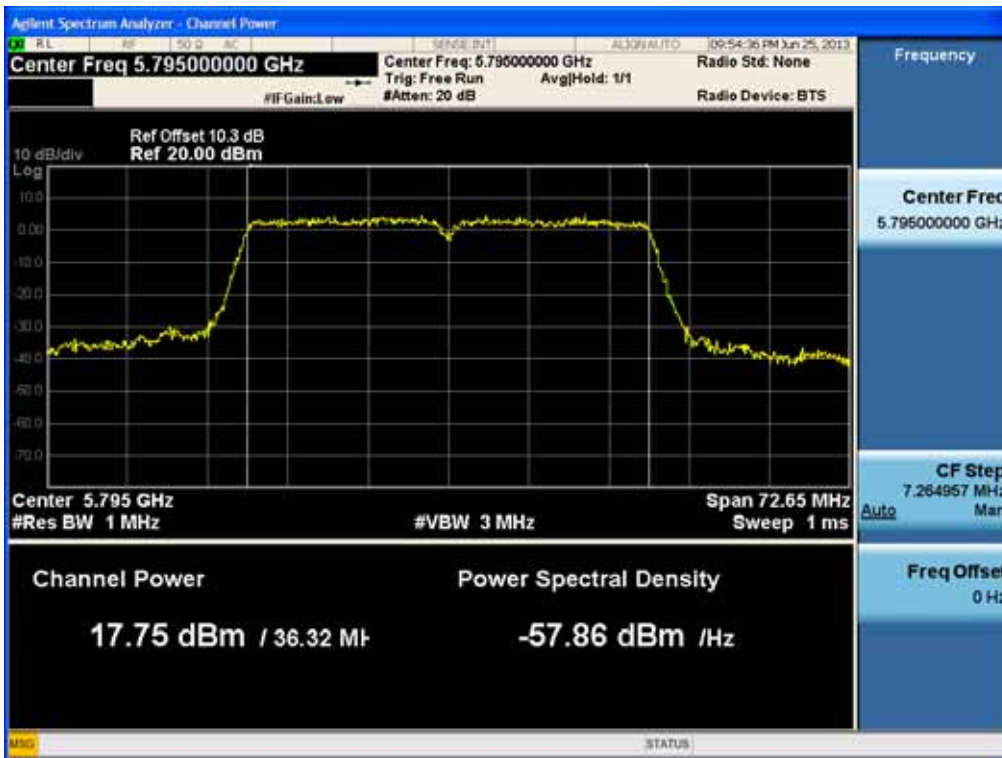

Conducted Output Power (802.11n-CH 159) 40.5 Mbps

Conducted Output Power (802.11n-CH 159) 54 Mbps

FCC PT.15.247 TEST REPORT	FCC CERTIFICATION REPORT		www.hct.co.kr
Test Report No. HCTR1306FR24-2	Date of Issue: July 31, 2013	EUT Type: Cellular/PCS GSM/GPRS/WCDMA/HSDPA/HSUPA Phone with Bluetooth, WLAN and NFC(Felica)	FCC ID: ZNFL01F

Conducted Output Power (802.11n-CH 159) 81 Mbps

Conducted Output Power (802.11n-CH 159) 108 Mbps

FCC PT.15.247 TEST REPORT	FCC CERTIFICATION REPORT		www.hct.co.kr
Test Report No. HCTR1306FR24-2	Date of Issue: July 31, 2013	EUT Type: Cellular/PCS GSM/GPRS/WCDMA/HSDPA/HSUPA Phone with Bluetooth, WLAN and NFC(Felica)	FCC ID: ZNFL01F

Conducted Output Power (802.11n-CH 159) 121.5 Mbps

Conducted Output Power (802.11n-CH 159) 135 Mbps

FCC PT.15.247 TEST REPORT	FCC CERTIFICATION REPORT		www.hct.co.kr
Test Report No. HCTR1306FR24-2	Date of Issue: July 31, 2013	EUT Type: Cellular/PCS GSM/GPRS/WCDMA/HSDPA/HSUPA Phone with Bluetooth, WLAN and NFC(Felica)	FCC ID: ZNFL01F

20 MHz BW

(5745 MHz ~5825 MHz)

Conducted Output Power (802.11ac-CH 149) MCS0Mbps

Conducted Output Power (802.11ac-CH 149) MCS1Mbps

FCC PT.15.247 TEST REPORT	FCC CERTIFICATION REPORT		www.hct.co.kr
Test Report No. HCTR1306FR24-2	Date of Issue: July 31, 2013	EUT Type: Cellular/PCS GSM/GPRS/WCDMA/HSDPA/HSUPA Phone with Bluetooth, WLAN and NFC(Felica)	FCC ID: ZNFL01F