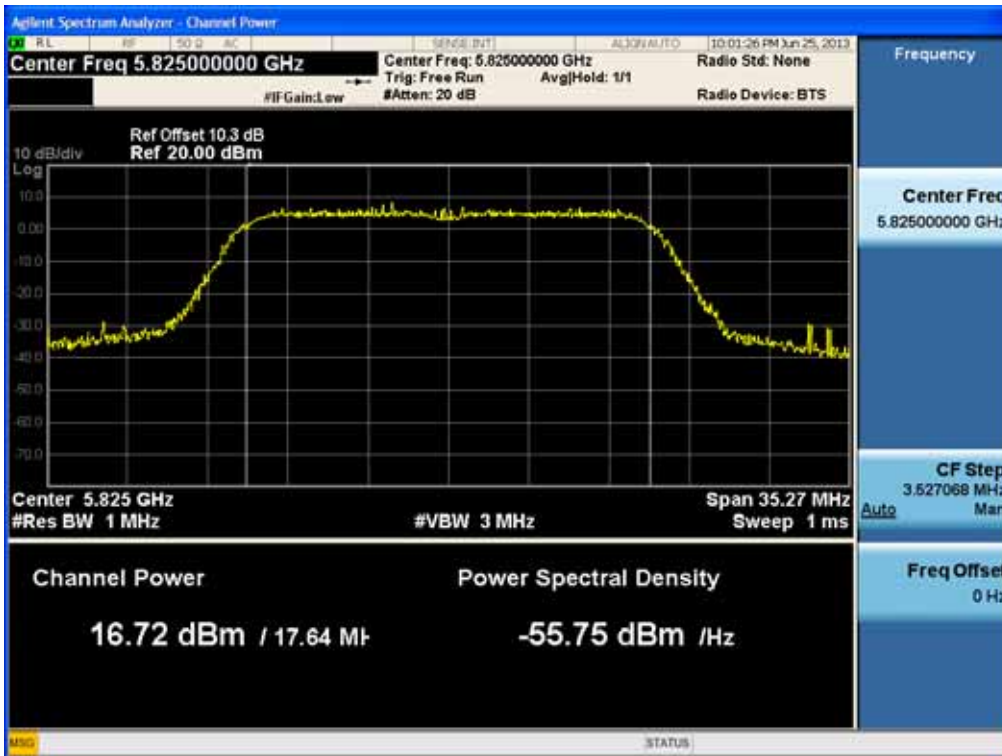

Conducted Output Power (802.11ac-CH 157) MCS7Mbps

Conducted Output Power (802.11ac-CH 157) MCS8Mbps

FCC PT.15.247 TEST REPORT	FCC CERTIFICATION REPORT		www.hct.co.kr
Test Report No. HCTR1306FR24-2	Date of Issue: July 31, 2013	EUT Type: Cellular/PCS GSM/GPRS/WCDMA/HSDPA/HSUPA Phone with Bluetooth, WLAN and NFC(Felica)	FCC ID: ZNFL01F

Conducted Output Power (802.11ac-CH 165) MCS0Mbps

Conducted Output Power (802.11ac-CH 165) MCS1Mbps

FCC PT.15.247 TEST REPORT	FCC CERTIFICATION REPORT		www.hct.co.kr
Test Report No. HCTR1306FR24-2	Date of Issue: July 31, 2013	EUT Type: Cellular/PCS GSM/GPRS/WCDMA/HSDPA/HSUPA Phone with Bluetooth, WLAN and NFC(Felica)	FCC ID: ZNFL01F