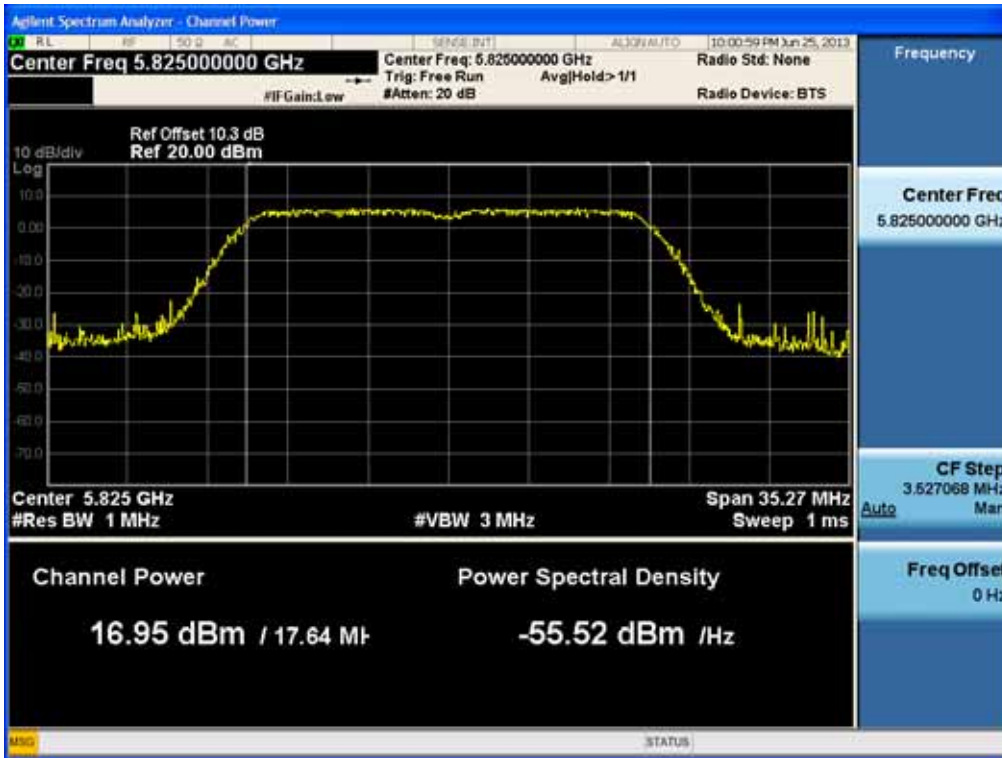

Conducted Output Power (802.11ac-CH 157) MCS7Mbps

Conducted Output Power (802.11ac-CH 157) MCS8Mbps

FCC PT.15.247 TEST REPORT	FCC CERTIFICATION REPORT		www.hct.co.kr
Test Report No. HCTR1306FR24-2	Date of Issue: July 31, 2013	EUT Type: Cellular/PCS GSM/GPRS/WCDMA/HSDPA/HSUPA Phone with Bluetooth, WLAN and NFC(Felica)	FCC ID: ZNFL01F

Conducted Output Power (802.11ac-CH 165) MCS0Mbps

Conducted Output Power (802.11ac-CH 165) MCS1Mbps

FCC PT.15.247 TEST REPORT	FCC CERTIFICATION REPORT		www.hct.co.kr
Test Report No. HCTR1306FR24-2	Date of Issue: July 31, 2013	EUT Type: Cellular/PCS GSM/GPRS/WCDMA/HSDPA/HSUPA Phone with Bluetooth, WLAN and NFC(Felica)	FCC ID: ZNFL01F