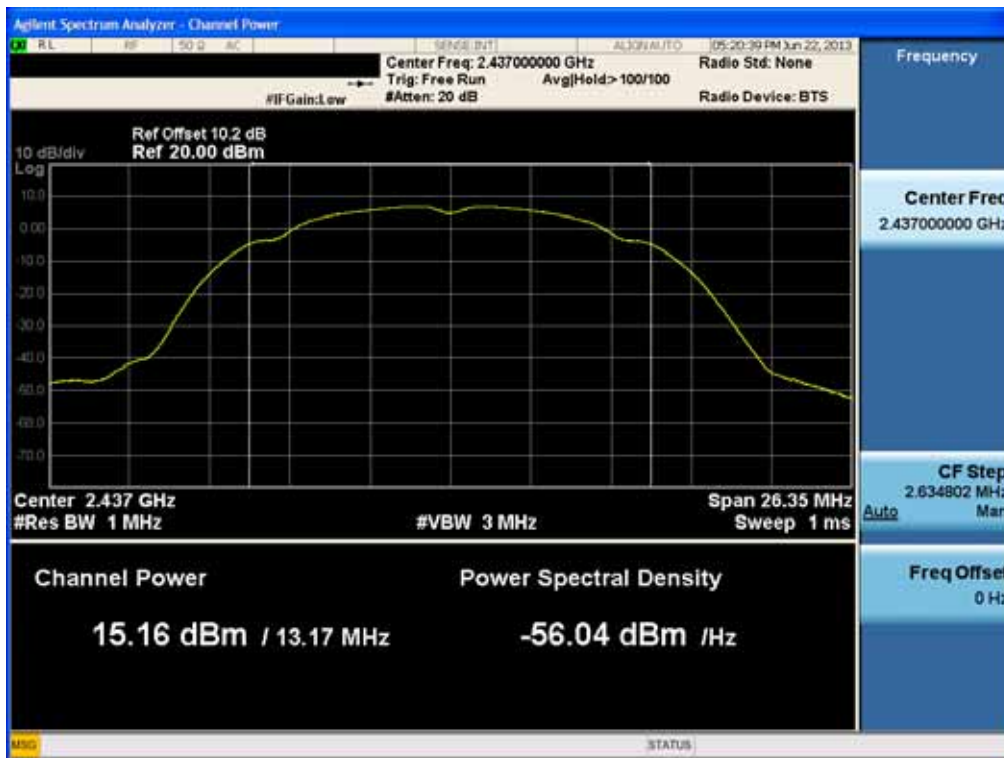

Conducted Output Power (802.11b-CH 6) 2Mbps

FCC PT.15.247 TEST REPORT	FCC CERTIFICATION REPORT		www.hct.co.kr
Test Report No. HCTR1306FR24-2	Date of Issue: July 31, 2013	EUT Type: Cellular/PCS GSM/GPRS/WCDMA/HSDPA/HSUPA Phone with Bluetooth, WLAN and NFC(Felica)	FCC ID: ZNFL01F