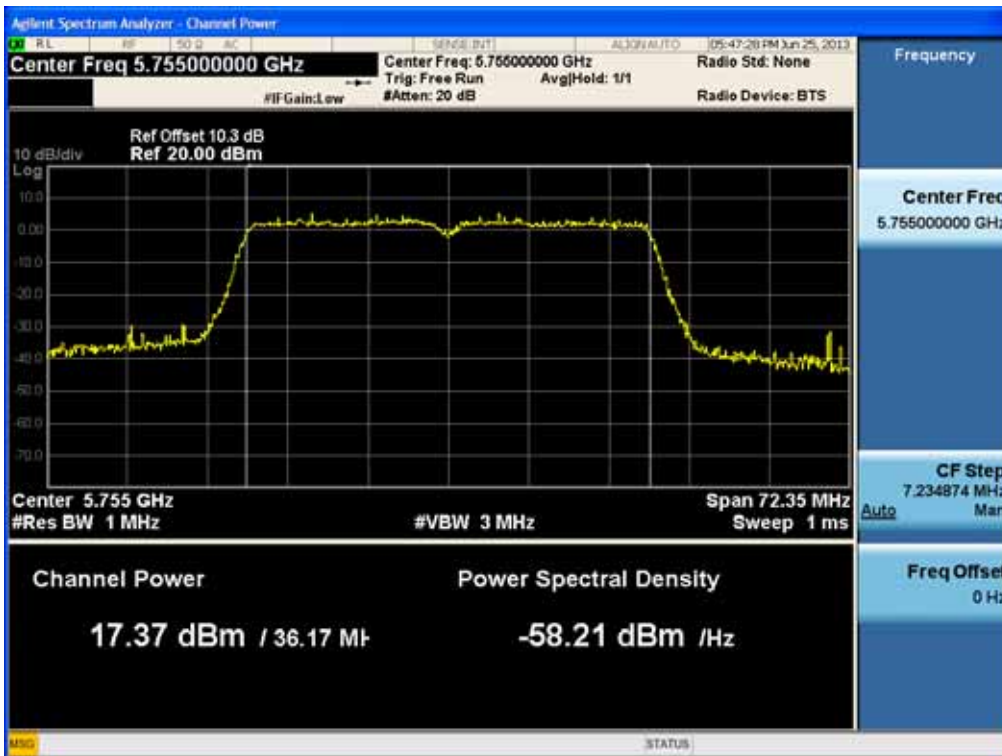

Conducted Output Power (802.11ac-CH 151) MCS1Mbps

FCC PT.15.247 TEST REPORT	FCC CERTIFICATION REPORT		www.hct.co.kr
Test Report No. HCTR1306FR24-2	Date of Issue: July 31, 2013	EUT Type: Cellular/PCS GSM/GPRS/WCDMA/HSDPA/HSUPA Phone with Bluetooth, WLAN and NFC(Felica)	FCC ID: ZNFL01F