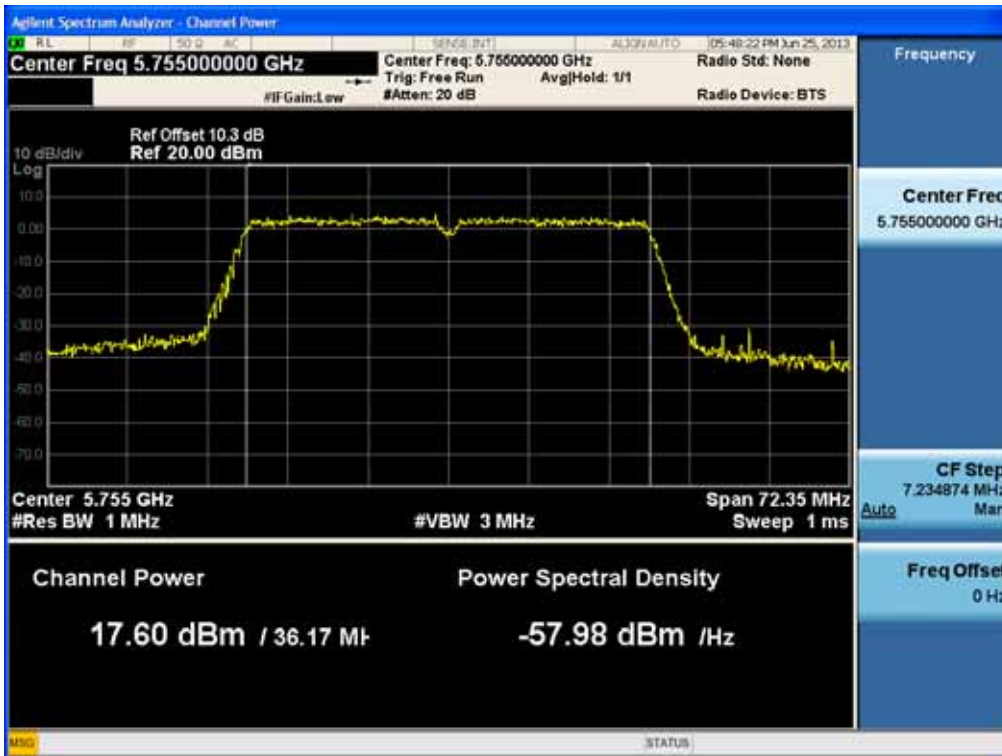

40 MHz BW

(5755 MHz ~5795 MHz)

Conducted Output Power (802.11ac-CH 151) MCS0Mbps

Conducted Output Power (802.11ac-CH 151) MCS1Mbps

FCC PT.15.247 TEST REPORT	FCC CERTIFICATION REPORT		www.hct.co.kr
Test Report No. HCTR1306FR24-2	Date of Issue: July 31, 2013	EUT Type: Cellular/PCS GSM/GPRS/WCDMA/HSDPA/HSUPA Phone with Bluetooth, WLAN and NFC(Felica)	FCC ID: ZNFL01F

Conducted Output Power (802.11ac-CH 151) MCS2Mbps

Conducted Output Power (802.11ac-CH 151) MCS3Mbps

FCC PT.15.247 TEST REPORT	FCC CERTIFICATION REPORT		www.hct.co.kr
Test Report No. HCTR1306FR24-2	Date of Issue: July 31, 2013	EUT Type: Cellular/PCS GSM/GPRS/WCDMA/HSDPA/HSUPA Phone with Bluetooth, WLAN and NFC(Felica)	FCC ID: ZNFL01F