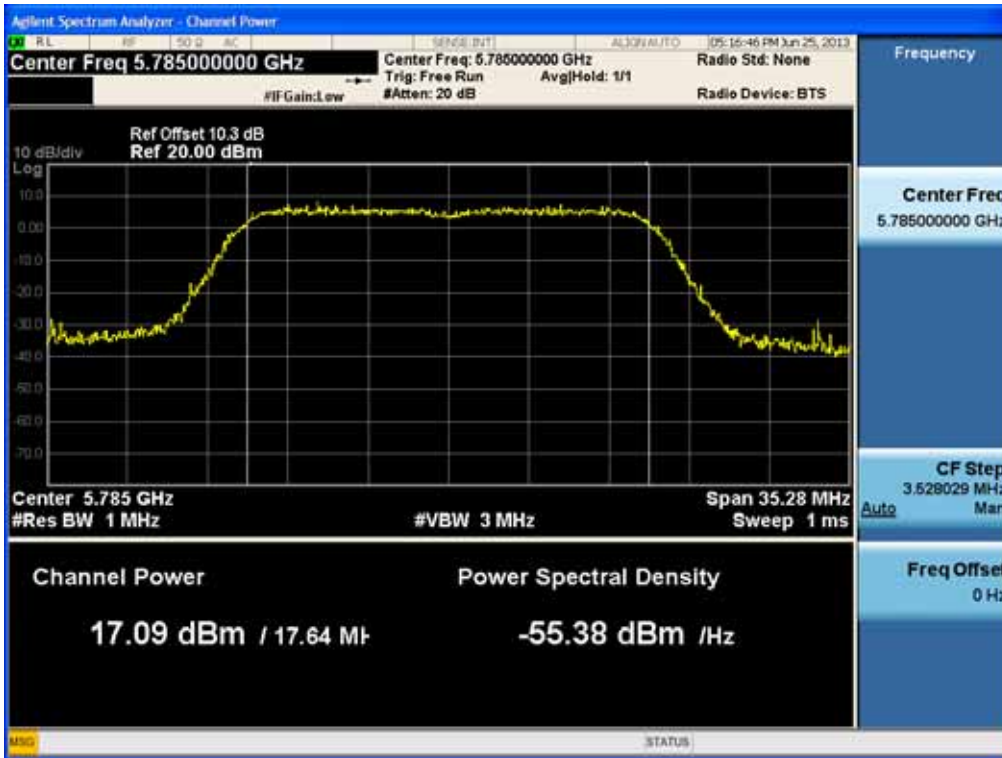

Conducted Output Power (802.11ac-CH 149) MCS8Mbps

Conducted Output Power (802.11ac-CH 157) MCS0Mbps

FCC PT.15.247 TEST REPORT	FCC CERTIFICATION REPORT		www.hct.co.kr
Test Report No. HCTR1306FR24-2	Date of Issue: July 31, 2013	EUT Type: Cellular/PCS GSM/GPRS/WCDMA/HSDPA/HSUPA Phone with Bluetooth, WLAN and NFC(Felica)	FCC ID: ZNFL01F

Conducted Output Power (802.11ac-CH 157) MCS1Mbps

Conducted Output Power (802.11ac-CH 157) MCS2Mbps

FCC PT.15.247 TEST REPORT	FCC CERTIFICATION REPORT		www.hct.co.kr
Test Report No. HCTR1306FR24-2	Date of Issue: July 31, 2013	EUT Type: Cellular/PCS GSM/GPRS/WCDMA/HSDPA/HSUPA Phone with Bluetooth, WLAN and NFC(Felica)	FCC ID: ZNFL01F