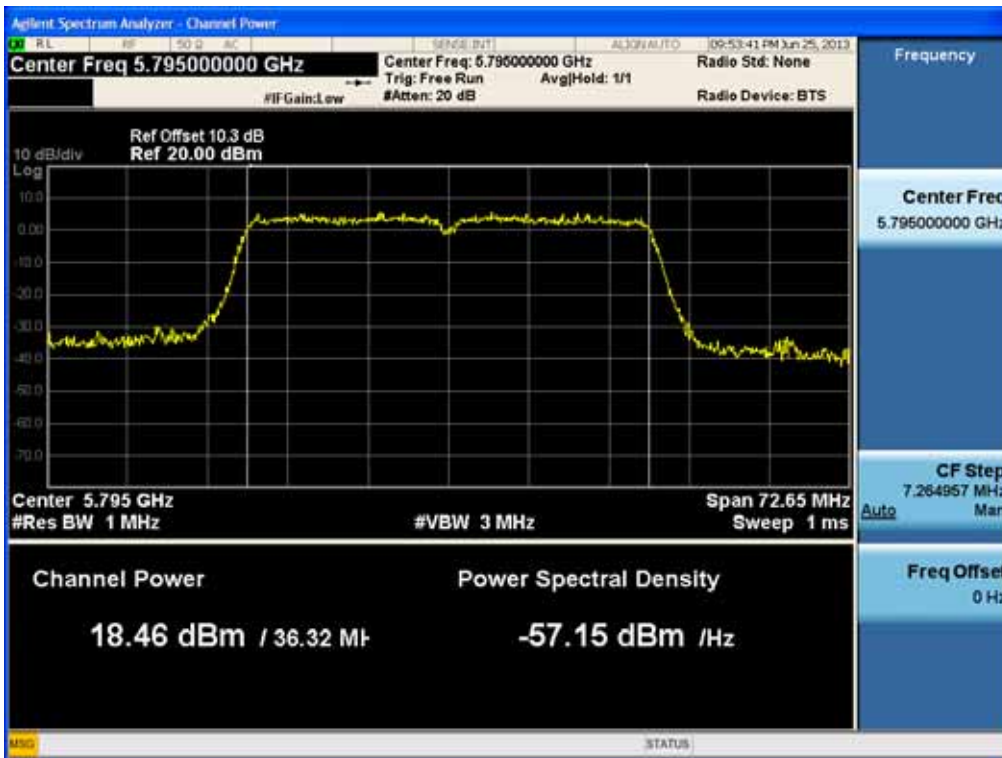

Conducted Output Power (802.11n-CH 159) 13.5 Mbps

Conducted Output Power (802.11n-CH 159) 27 Mbps

FCC PT.15.247 TEST REPORT	FCC CERTIFICATION REPORT		www.hct.co.kr
Test Report No. HCTR1306FR24-2	Date of Issue: July 31, 2013	EUT Type: Cellular/PCS GSM/GPRS/WCDMA/HSDPA/HSUPA Phone with Bluetooth, WLAN and NFC(Felica)	FCC ID: ZNFL01F

Conducted Output Power (802.11n-CH 159) 40.5 Mbps

Conducted Output Power (802.11n-CH 159) 54 Mbps

FCC PT.15.247 TEST REPORT	FCC CERTIFICATION REPORT		www.hct.co.kr
Test Report No. HCTR1306FR24-2	Date of Issue: July 31, 2013	EUT Type: Cellular/PCS GSM/GPRS/WCDMA/HSDPA/HSUPA Phone with Bluetooth, WLAN and NFC(Felica)	FCC ID: ZNFL01F

Conducted Output Power (802.11n-CH 159) 81 Mbps

Conducted Output Power (802.11n-CH 159) 108 Mbps

FCC PT.15.247 TEST REPORT	FCC CERTIFICATION REPORT		www.hct.co.kr
Test Report No. HCTR1306FR24-2	Date of Issue: July 31, 2013	EUT Type: Cellular/PCS GSM/GPRS/WCDMA/HSDPA/HSUPA Phone with Bluetooth, WLAN and NFC(Felica)	FCC ID: ZNFL01F

Conducted Output Power (802.11n-CH 159) 121.5 Mbps

Conducted Output Power (802.11n-CH 159) 135 Mbps

FCC PT.15.247 TEST REPORT	FCC CERTIFICATION REPORT		www.hct.co.kr
Test Report No. HCTR1306FR24-2	Date of Issue: July 31, 2013	EUT Type: Cellular/PCS GSM/GPRS/WCDMA/HSDPA/HSUPA Phone with Bluetooth, WLAN and NFC(Felica)	FCC ID: ZNFL01F