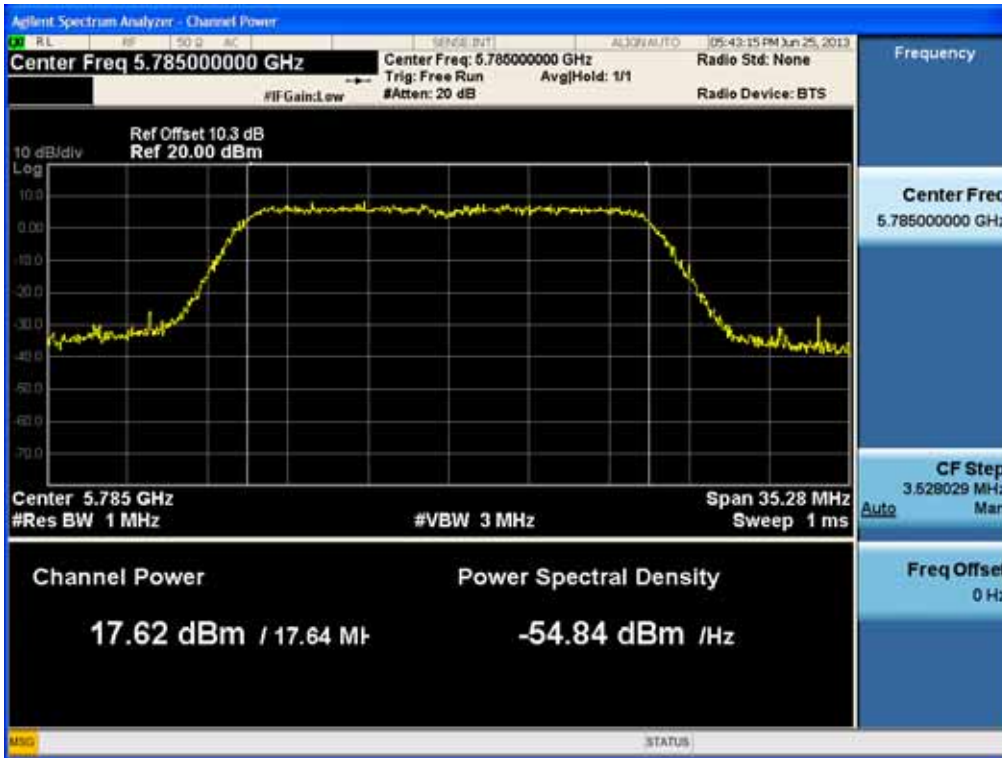

Conducted Output Power (802.11ac-CH 157) MCS1Mbps

Conducted Output Power (802.11ac-CH 157) MCS2Mbps

FCC PT.15.247 TEST REPORT	FCC CERTIFICATION REPORT		www.hct.co.kr
Test Report No. HCTR1306FR24-2	Date of Issue: July 31, 2013	EUT Type: Cellular/PCS GSM/GPRS/WCDMA/HSDPA/HSUPA Phone with Bluetooth, WLAN and NFC(Felica)	FCC ID: ZNFL01F

Conducted Output Power (802.11ac-CH 157) MCS3Mbps

Conducted Output Power (802.11ac-CH 157) MCS4Mbps

FCC PT.15.247 TEST REPORT	FCC CERTIFICATION REPORT		www.hct.co.kr
Test Report No. HCTR1306FR24-2	Date of Issue: July 31, 2013	EUT Type: Cellular/PCS GSM/GPRS/WCDMA/HSDPA/HSUPA Phone with Bluetooth, WLAN and NFC(Felica)	FCC ID: ZNFL01F