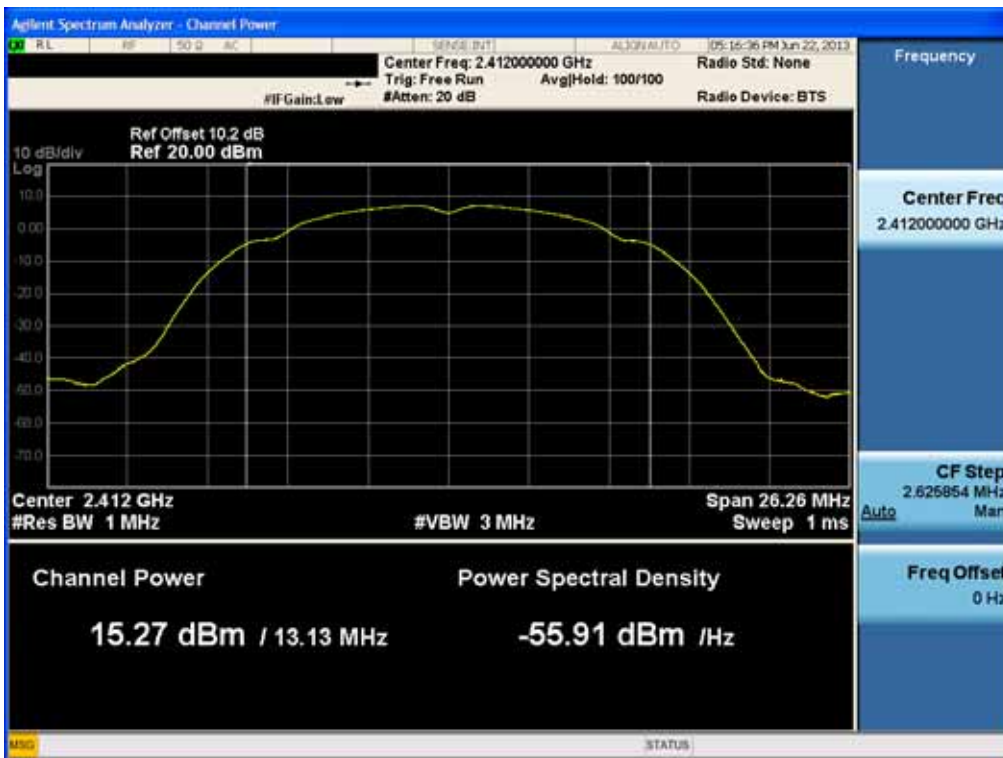

Conducted Output Power (802.11ac-CH 155) MCS8Mbps

Conducted Output Power (802.11ac-CH 155) MCS9Mbps

FCC PT.15.247 TEST REPORT	FCC CERTIFICATION REPORT		www.hct.co.kr
Test Report No. HCTR1306FR24-2	Date of Issue: July 31, 2013	EUT Type: Cellular/PCS GSM/GPRS/WCDMA/HSDPA/HSUPA Phone with Bluetooth, WLAN and NFC(Felica)	FCC ID: ZNFL01F

RESULT PLOTS-Average

Conducted Output Power (802.11b-CH 1) 1Mbps

Conducted Output Power (802.11b-CH 1) 2Mbps

FCC PT.15.247 TEST REPORT	FCC CERTIFICATION REPORT		www.hct.co.kr
Test Report No. HCTR1306FR24-2	Date of Issue: July 31, 2013	EUT Type: Cellular/PCS GSM/GPRS/WCDMA/HSDPA/HSUPA Phone with Bluetooth, WLAN and NFC(Felica)	FCC ID: ZNFL01F