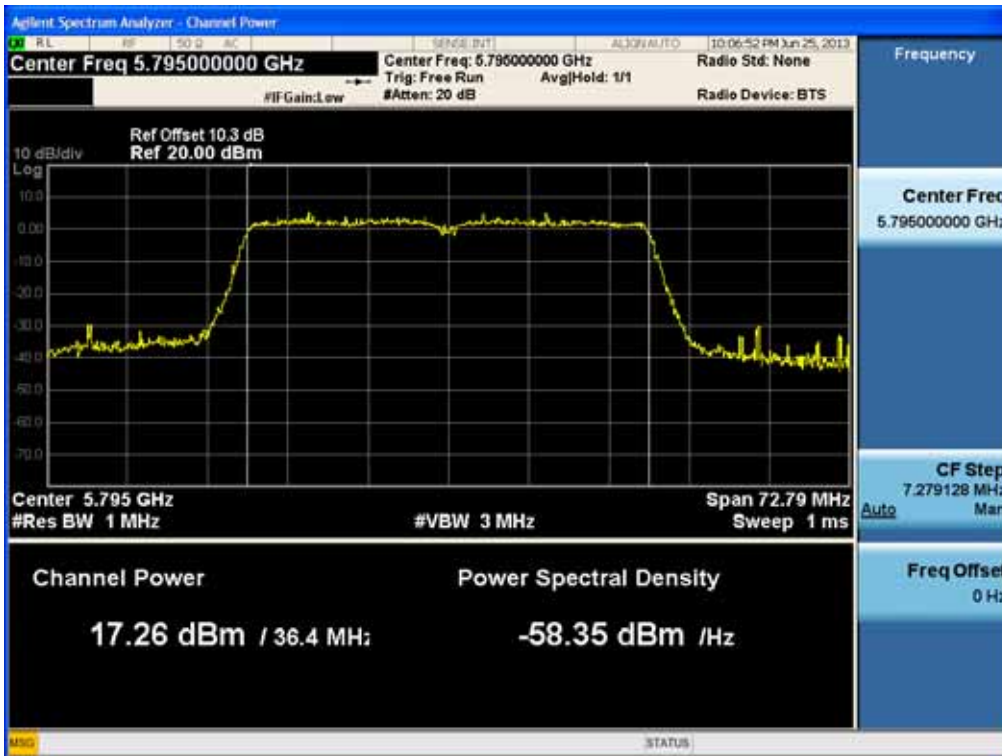

Conducted Output Power (802.11ac-CH 159) MCS1Mbps

FCC PT.15.247 TEST REPORT	FCC CERTIFICATION REPORT		www.hct.co.kr
Test Report No. HCTR1306FR24-2	Date of Issue: July 31, 2013	EUT Type: Cellular/PCS GSM/GPRS/WCDMA/HSDPA/HSUPA Phone with Bluetooth, WLAN and NFC(Felica)	FCC ID: ZNFL01F