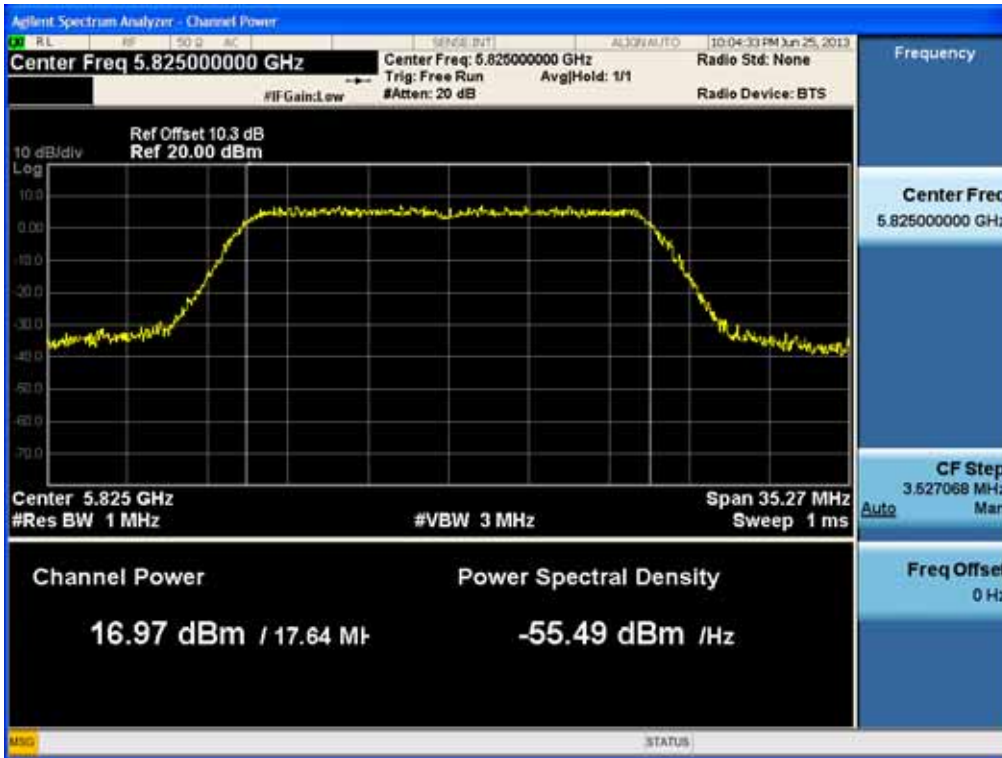

Conducted Output Power (802.11ac-CH 165) MCS8Mbps

FCC PT.15.247 TEST REPORT		FCC CERTIFICATION REPORT		www.hct.co.kr
Test Report No. HCTR1306FR24-2	Date of Issue: July 31, 2013	EUT Type: Cellular/PCS GSM/GPRS/WCDMA/HSDPA/HSUPA Phone with Bluetooth, WLAN and NFC(Felica)	FCC ID: ZNFL01F