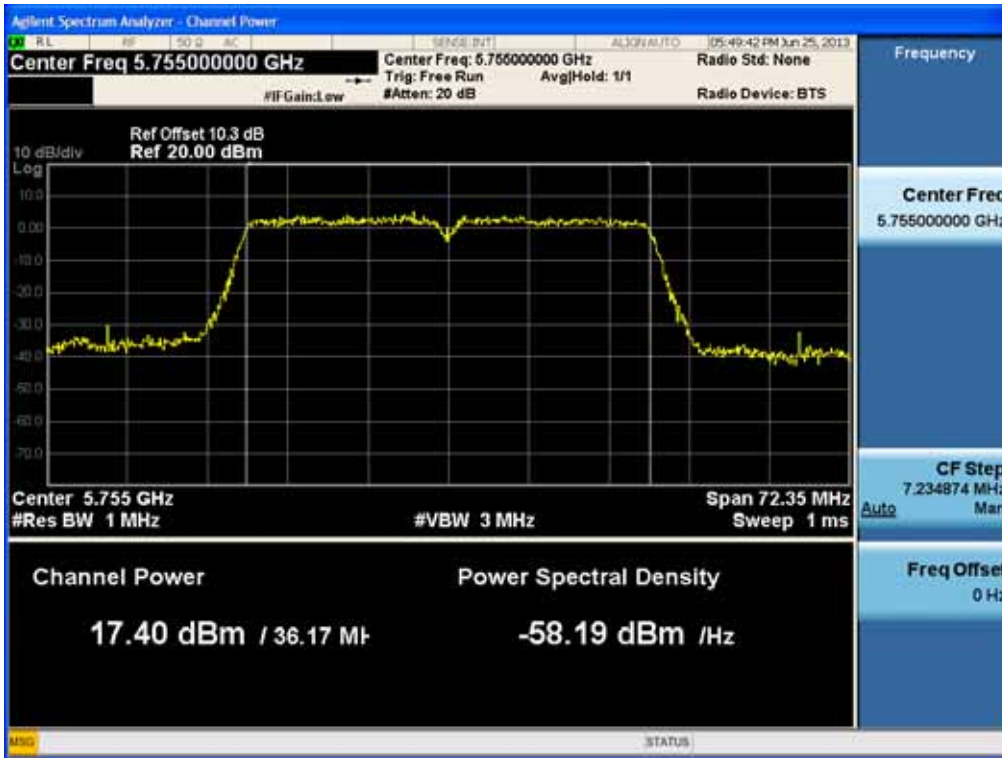

Conducted Output Power (802.11ac-CH 151) MCS6Mbps