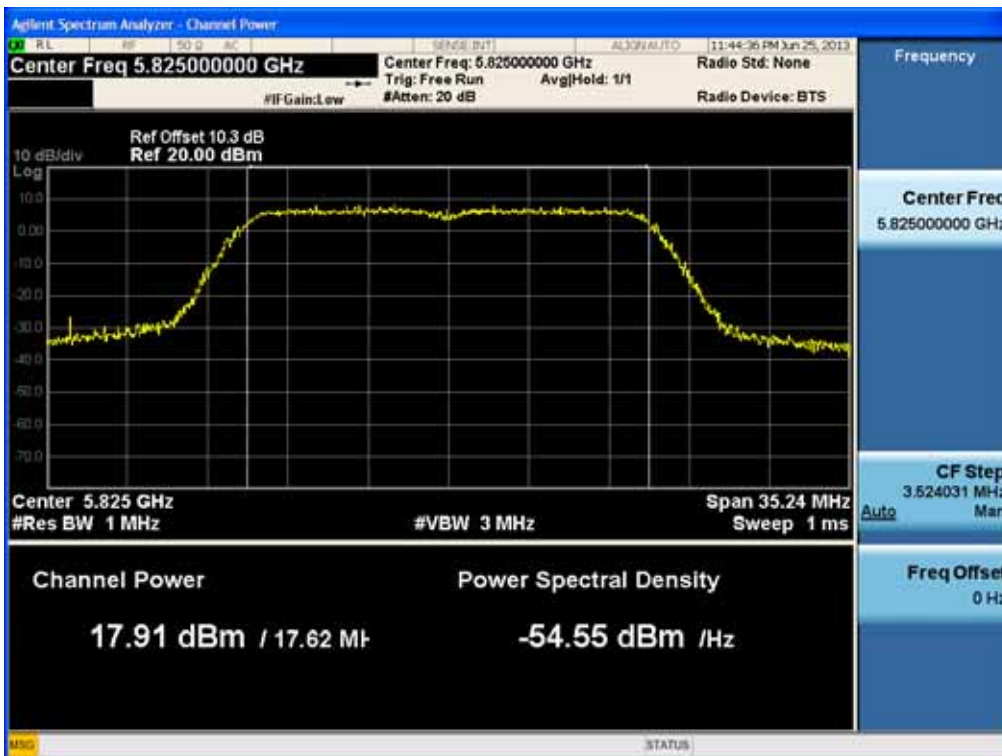

Conducted Output Power (802.11n-CH 165) 13 Mbps

FCC PT.15.247 TEST REPORT	FCC CERTIFICATION REPORT		www.hct.co.kr
Test Report No. HCTR1306FR24-2	Date of Issue: July 31, 2013	EUT Type: Cellular/PCS GSM/GPRS/WCDMA/HSDPA/HSUPA Phone with Bluetooth, WLAN and NFC(Felica)	FCC ID: ZNFL01F