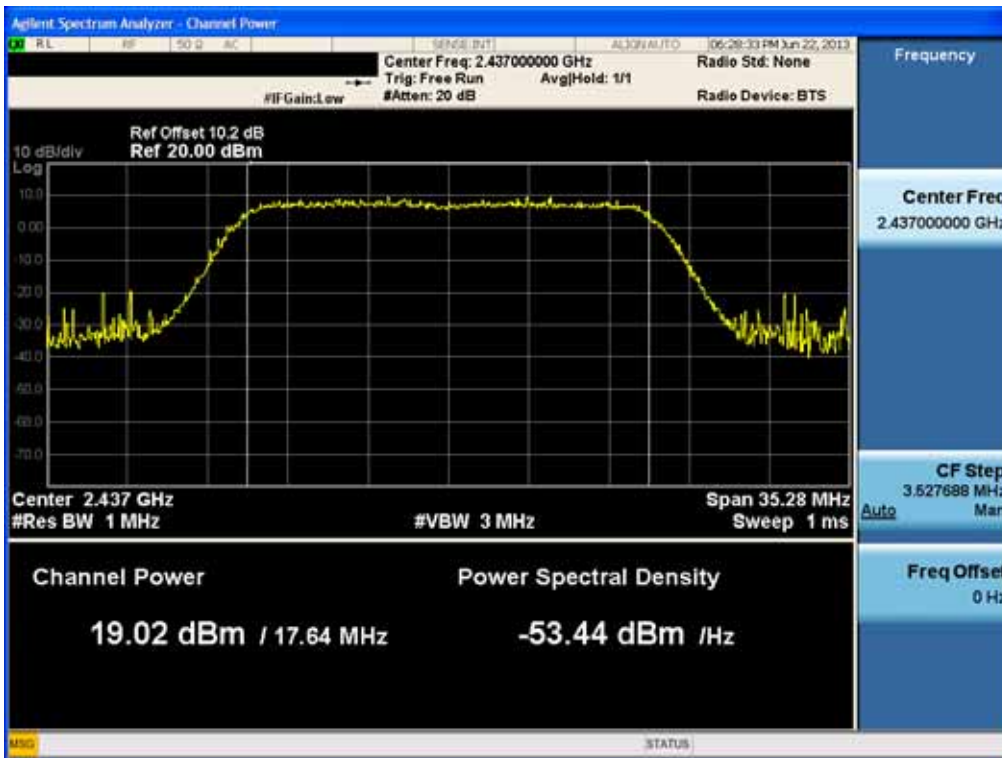

### Conducted Output Power (802.11ac-CH 1) 65Mbps

### Conducted Output Power (802.11ac-CH 1) 78Mbps

### Conducted Output Power (802.11ac-CH 6) 13Mbps