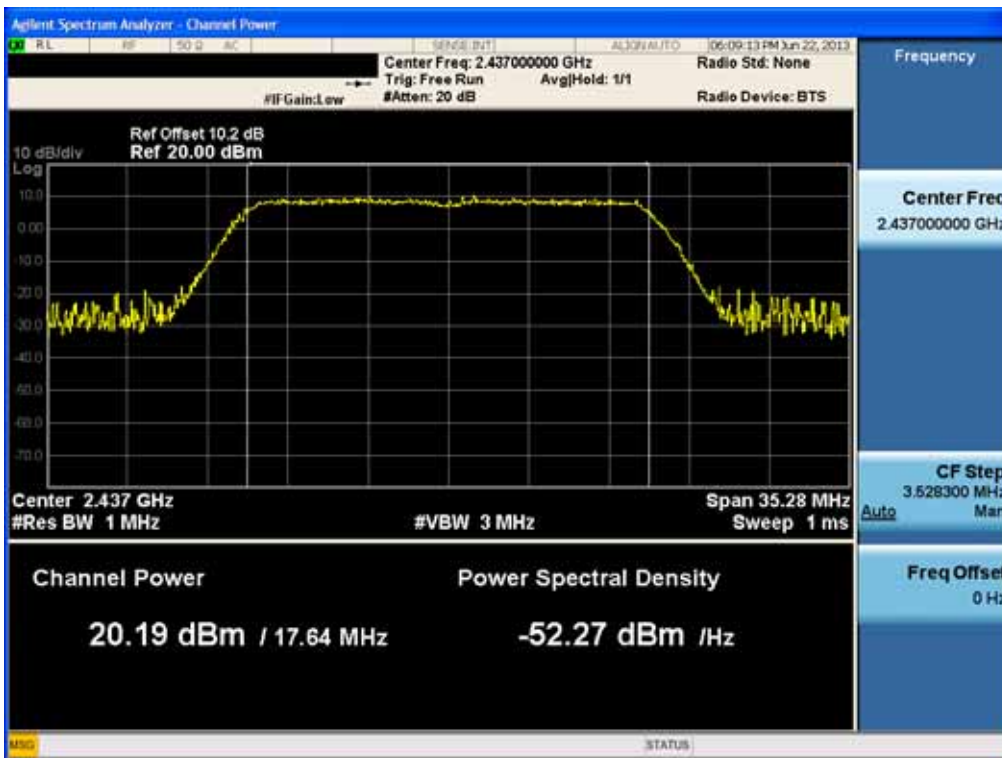

Conducted Output Power (802.11n-CH 6) 26Mbps