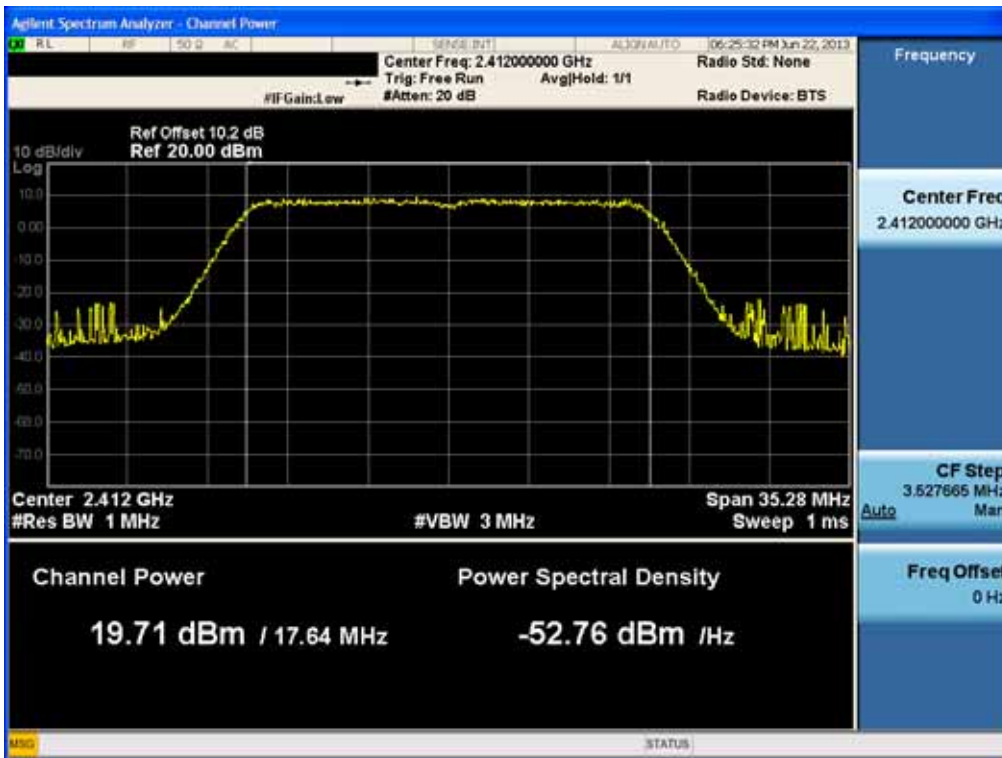

Conducted Output Power (802.11ac-CH 1) 78Mbps