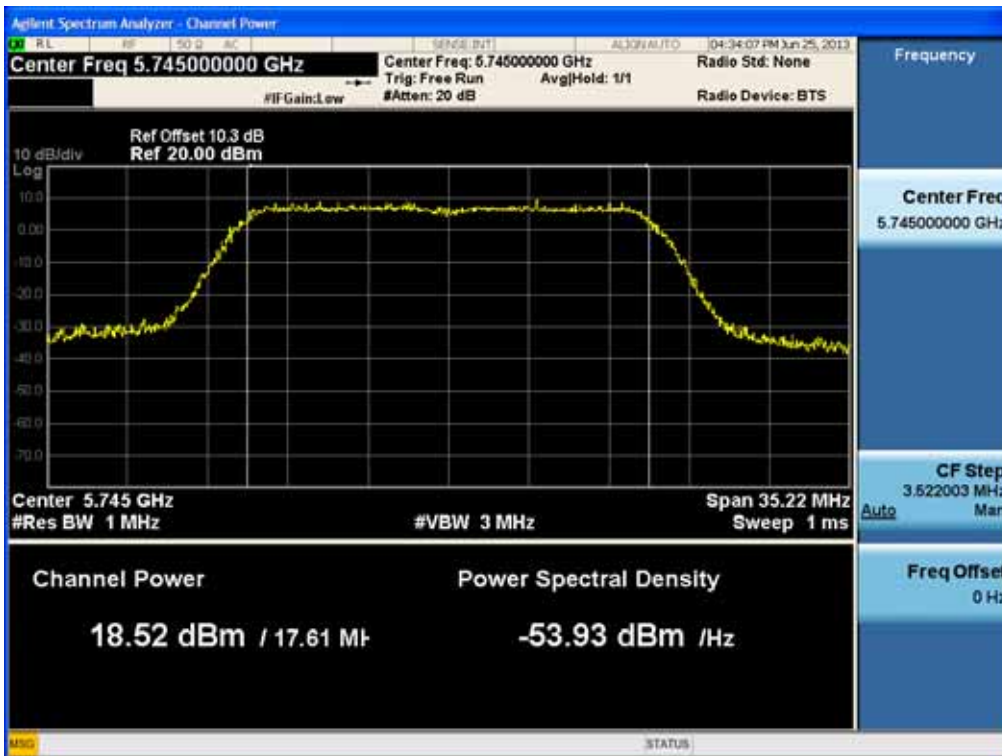

Conducted Output Power (802.11n-CH 149) 13 Mbps

FCC PT.15.247 TEST REPORT	FCC CERTIFICATION REPORT		www.hct.co.kr
Test Report No. HCTR1306FR24-2	Date of Issue: July 31, 2013	EUT Type: Cellular/PCS GSM/GPRS/WCDMA/HSDPA/HSUPA Phone with Bluetooth, WLAN and NFC(Felica)	FCC ID: ZNFL01F