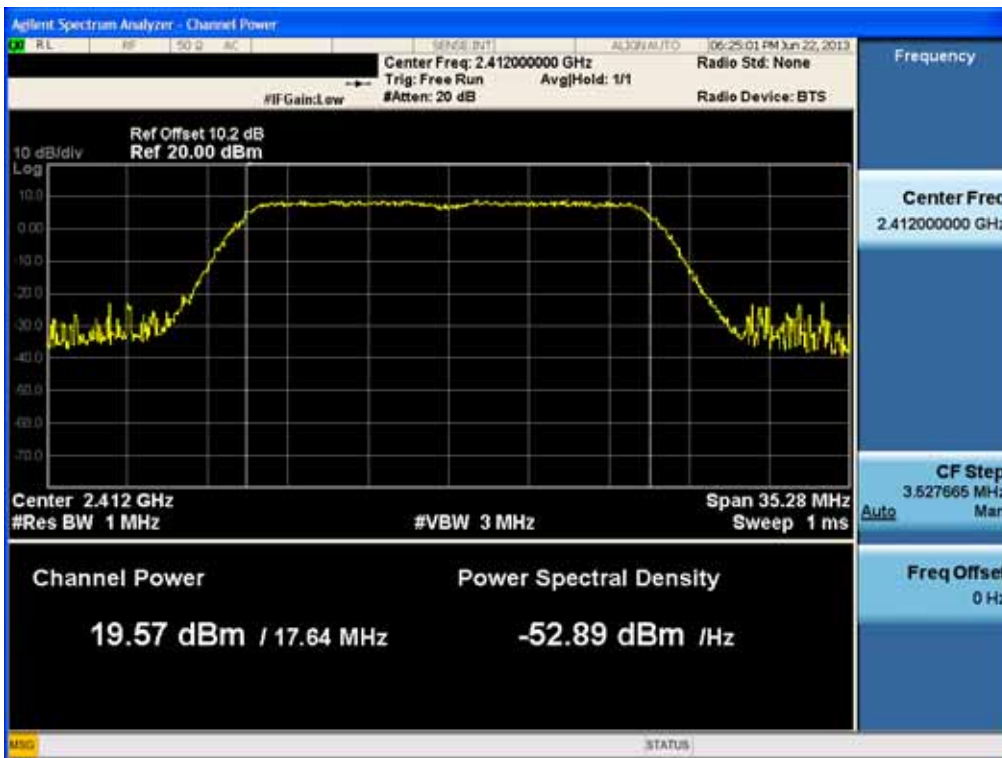

### Conducted Output Power (802.11ac-CH 1) 39Mbps

### Conducted Output Power (802.11ac-CH 1) 52Mbps

FCC PT.15.247 TEST REPORT	FCC CERTIFICATION REPORT		<a href="http://www.hct.co.kr">www.hct.co.kr</a>
Test Report No. HCTR1306FR24-2	Date of Issue: July 31, 2013	EUT Type: Cellular/PCS GSM/GPRS/WCDMA/HSDPA/HSUPA Phone with Bluetooth, WLAN and NFC(Felica)	FCC ID: ZNFL01F

### Conducted Output Power (802.11ac-CH 1) 58.5Mbps

### Conducted Output Power (802.11ac-CH 1) 65Mbps