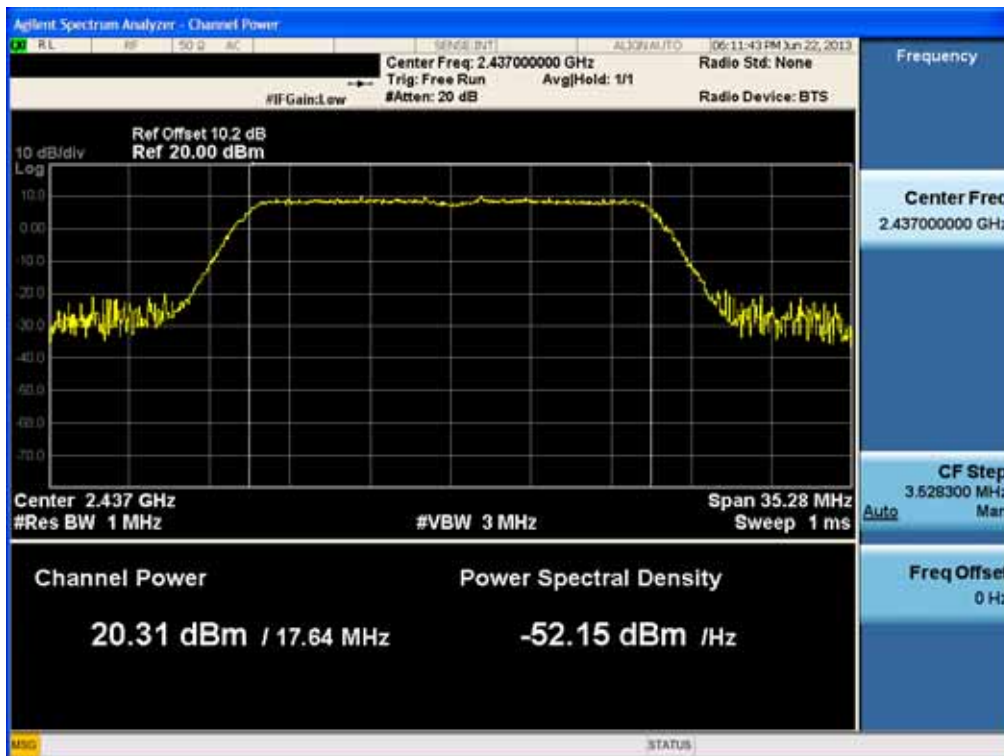

Conducted Output Power (802.11n-CH 6) 65Mbps

FCC PT.15.247 TEST REPORT	FCC CERTIFICATION REPORT		www.hct.co.kr
Test Report No. HCTR1306FR24-2	Date of Issue: July 31, 2013	EUT Type: Cellular/PCS GSM/GPRS/WCDMA/HSDPA/HSUPA Phone with Bluetooth, WLAN and NFC(Felica)	FCC ID: ZNFL01F