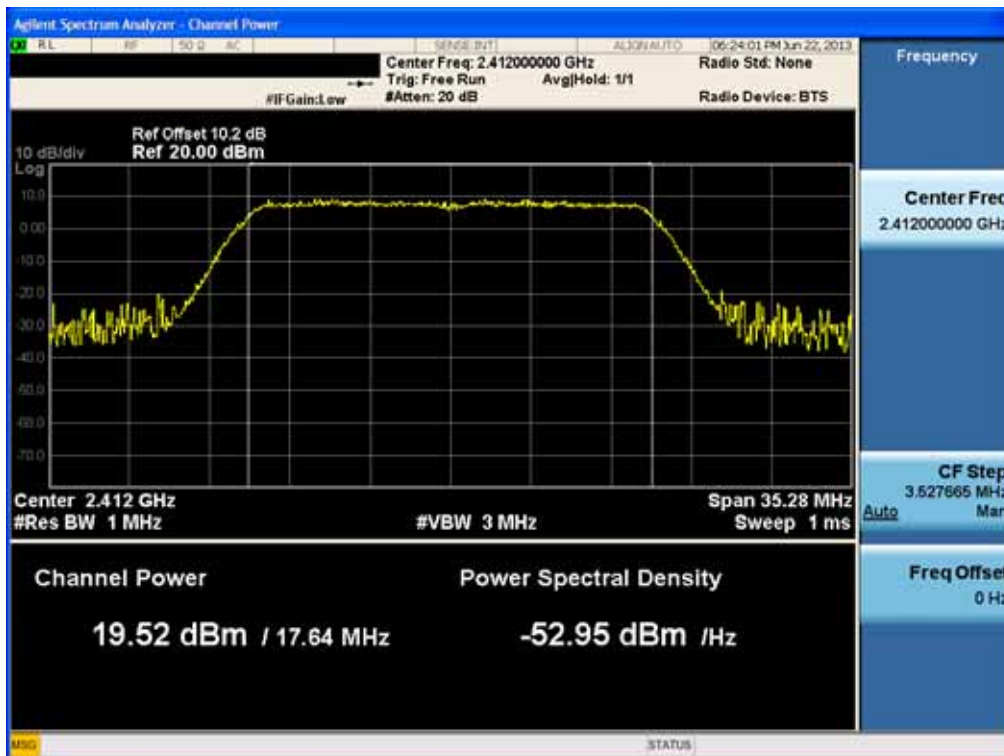

Conducted Output Power (802.11ac-CH 1) 52Mbps

FCC PT.15.247 TEST REPORT	FCC CERTIFICATION REPORT		www.hct.co.kr
Test Report No. HCTR1306FR24-2	Date of Issue: July 31, 2013	EUT Type: Cellular/PCS GSM/GPRS/WCDMA/HSDPA/HSUPA Phone with Bluetooth, WLAN and NFC(Felica)	FCC ID: ZNFL01F