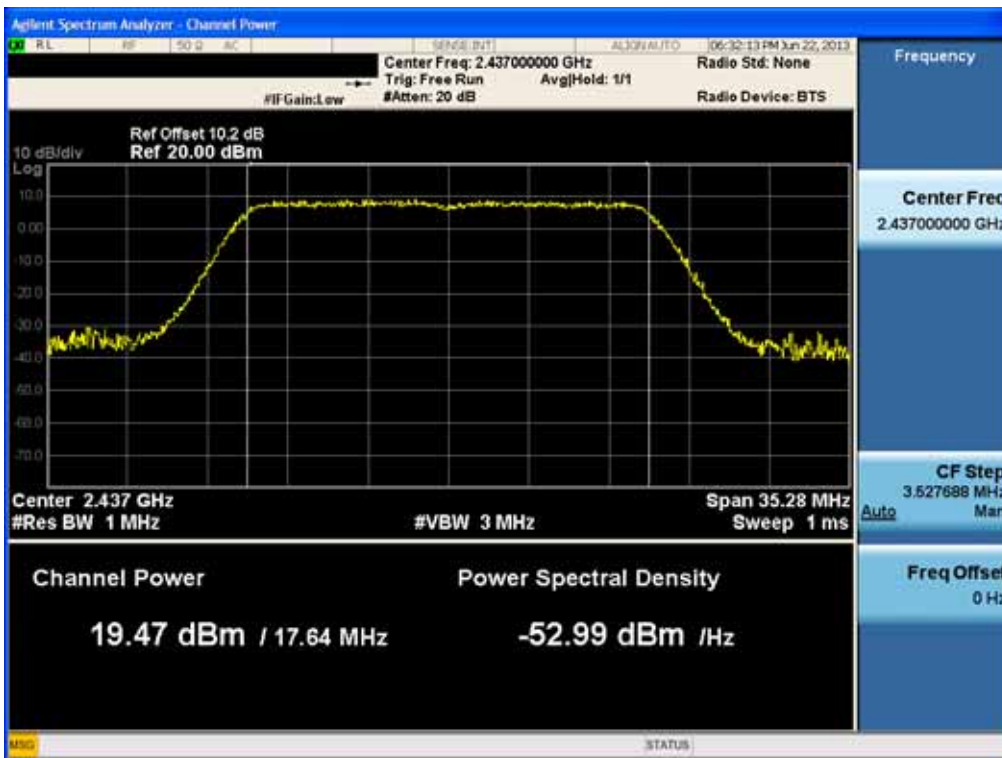

### Conducted Output Power (802.11ac-CH 6) 52Mbps

### Conducted Output Power (802.11ac-CH 6) 58.5Mbps

FCC PT.15.247 TEST REPORT	FCC CERTIFICATION REPORT		<a href="http://www.hct.co.kr">www.hct.co.kr</a>
Test Report No. HCTR1306FR24-2	Date of Issue: July 31, 2013	EUT Type: Cellular/PCS GSM/GPRS/WCDMA/HSDPA/HSUPA Phone with Bluetooth, WLAN and NFC(Felica)	FCC ID: ZNFL01F

### Conducted Output Power (802.11ac-CH 6) 65Mbps

### Conducted Output Power (802.11ac-CH 6) 78Mbps