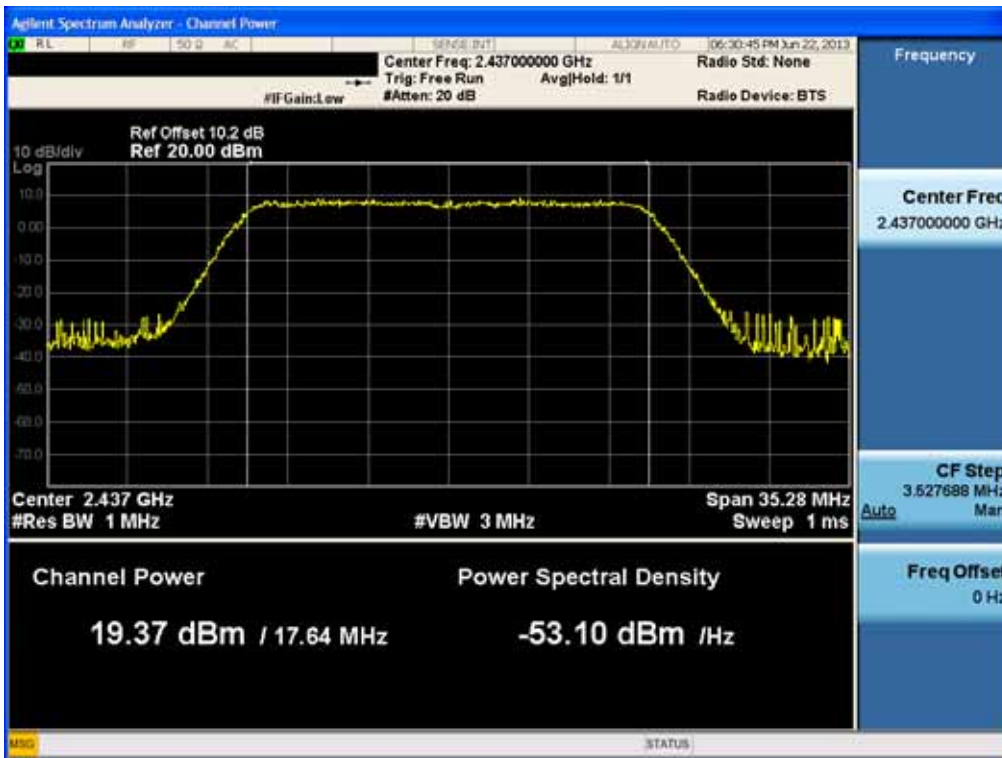

### Conducted Output Power (802.11ac-CH 6) 26Mbps

### Conducted Output Power (802.11ac-CH 6) 52Mbps