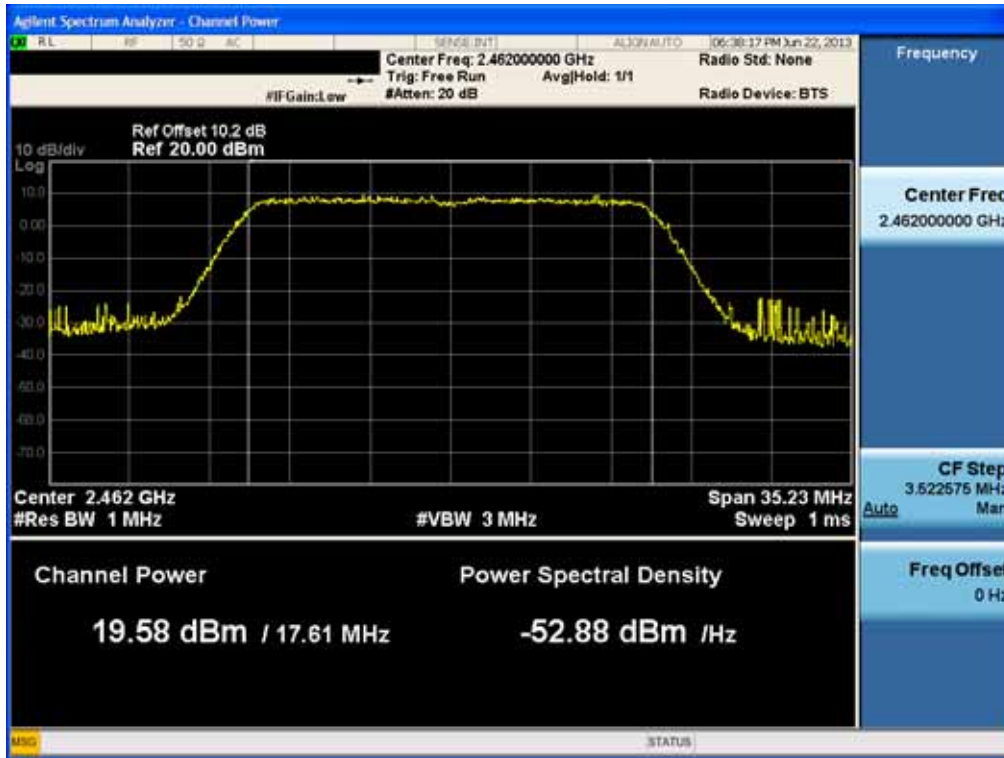

Conducted Output Power (802.11ac-CH 11) 78Mbps

FCC PT.15.247 TEST REPORT		FCC CERTIFICATION REPORT		www.hct.co.kr
Test Report No. HCTR1306FR24-2	Date of Issue: July 31, 2013	EUT Type: Cellular/PCS GSM/GPRS/WCDMA/HSDPA/HSUPA Phone with Bluetooth, WLAN and NFC(Felica)	FCC ID: ZNFL01F