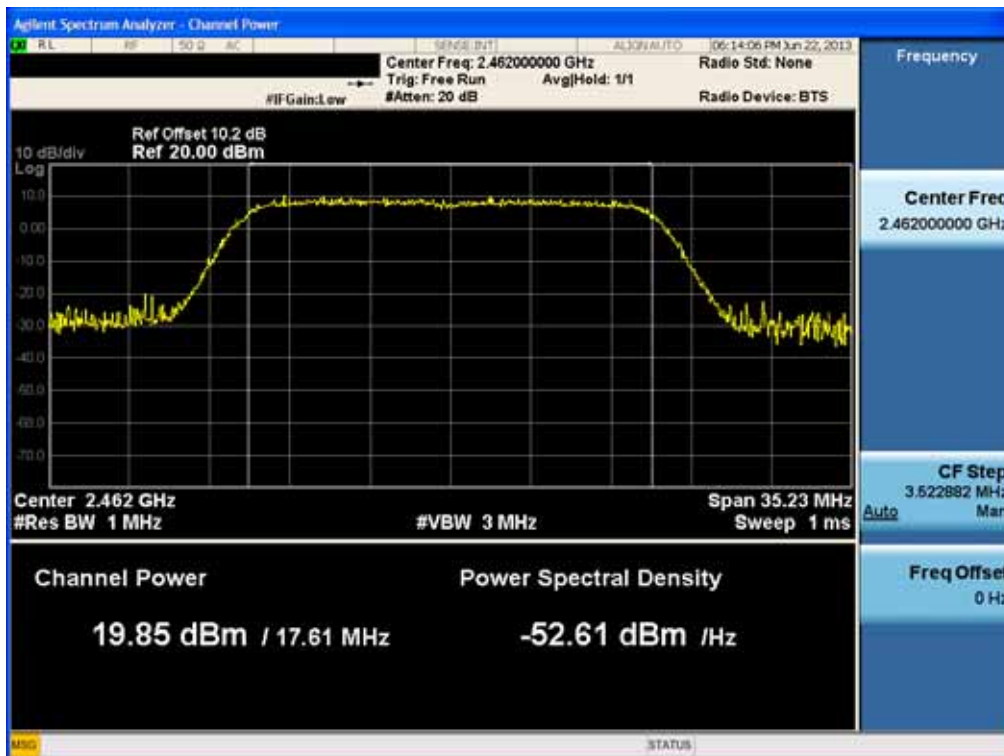

### Conducted Output Power (802.11n-CH 6) 58.5Mbps

### Conducted Output Power (802.11n-CH 6) 65Mbps

FCC PT.15.247 TEST REPORT	FCC CERTIFICATION REPORT		<a href="http://www.hct.co.kr">www.hct.co.kr</a>
Test Report No. HCTR1306FR24-2	Date of Issue: July 31, 2013	EUT Type: Cellular/PCS GSM/GPRS/WCDMA/HSDPA/HSUPA Phone with Bluetooth, WLAN and NFC(Felica)	FCC ID: ZNFL01F

### Conducted Output Power (802.11n-CH 11) 6.5Mbps

### Conducted Output Power (802.11n-CH 11) 13Mbps