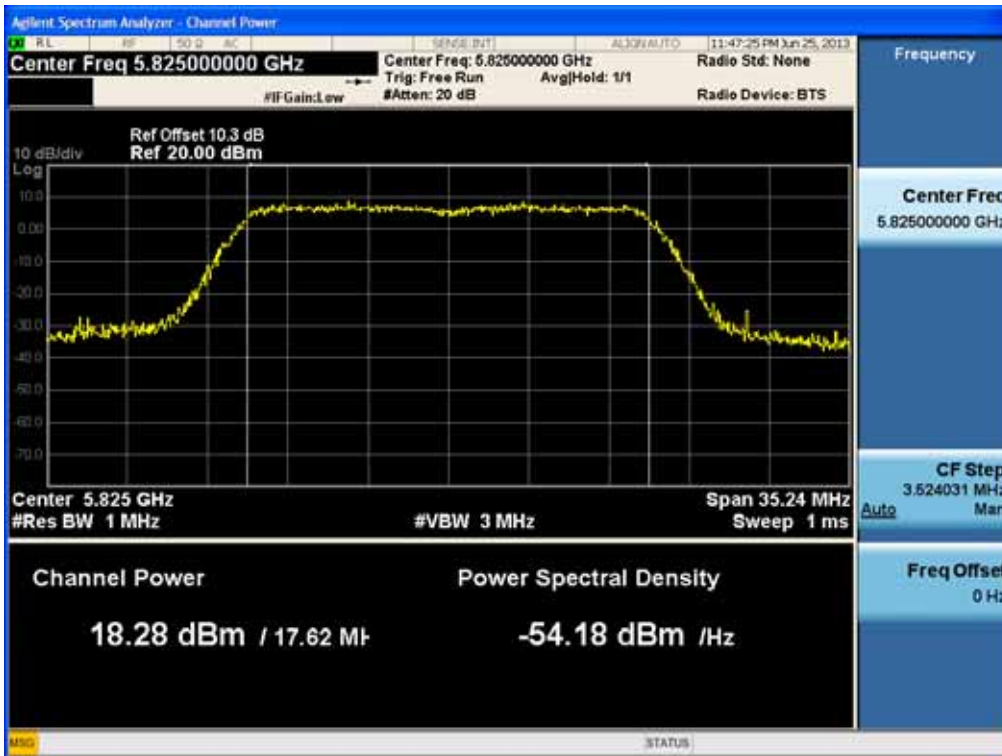

Conducted Output Power (802.11n-CH 165) 65 Mbps

FCC PT.15.247 TEST REPORT	FCC CERTIFICATION REPORT		www.hct.co.kr
Test Report No. HCTR1306FR24-2	Date of Issue: July 31, 2013	EUT Type: Cellular/PCS GSM/GPRS/WCDMA/HSDPA/HSUPA Phone with Bluetooth, WLAN and NFC(Felica)	FCC ID: ZNFL01F