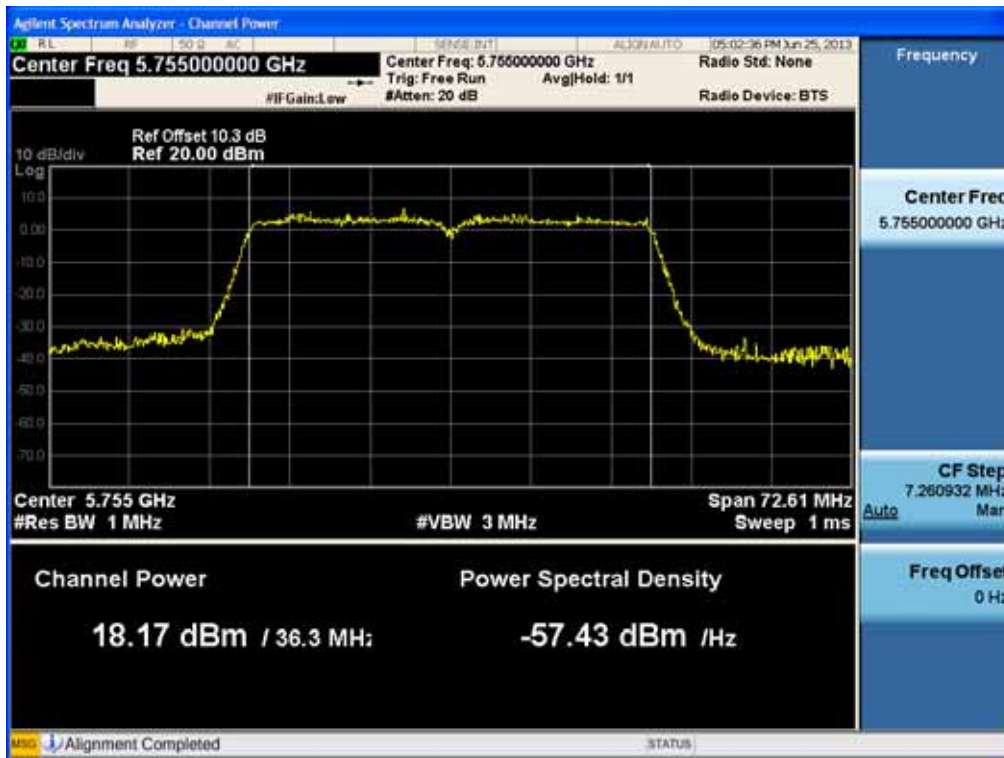

Conducted Output Power (802.11n-CH 151) 40.5 Mbps