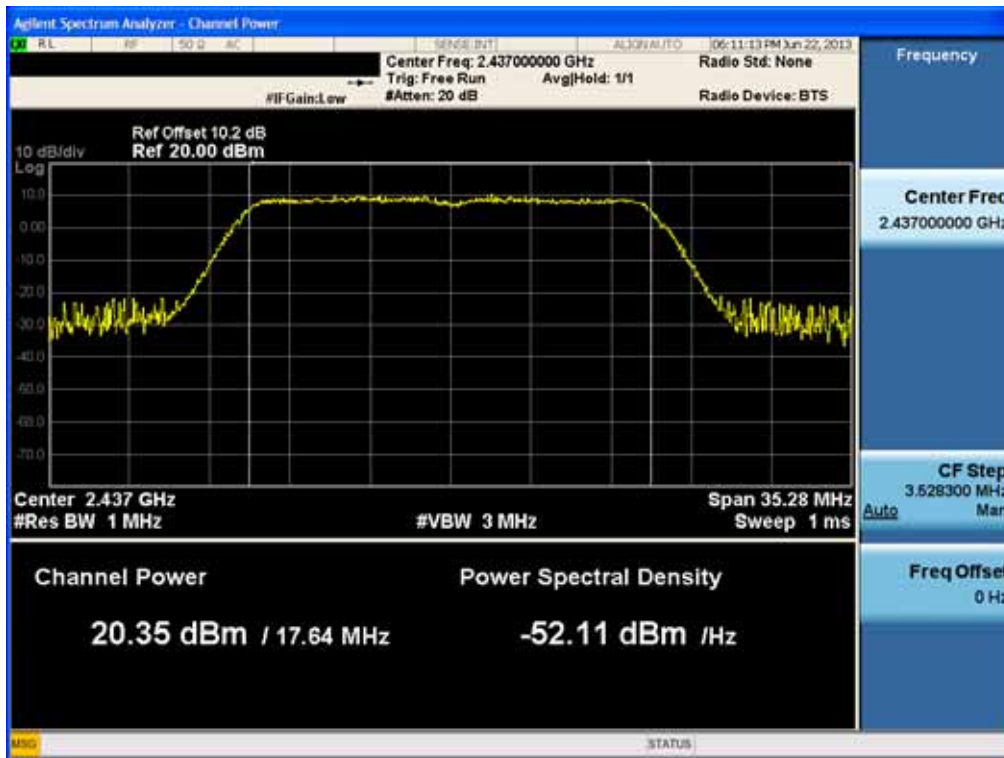

### Conducted Output Power (802.11n-CH 6) 26Mbps

### Conducted Output Power (802.11n-CH 6) 39Mbps

### Conducted Output Power (802.11n-CH 6) 52Mbps

FCC PT.15.247 TEST REPORT	FCC CERTIFICATION REPORT		<a href="http://www.hct.co.kr">www.hct.co.kr</a>
Test Report No. HCTR1306FR24-2	Date of Issue: July 31, 2013	EUT Type: Cellular/PCS GSM/GPRS/WCDMA/HSDPA/HSUPA Phone with Bluetooth, WLAN and NFC(Felica)	FCC ID: ZNFL01F

### Conducted Output Power (802.11n-CH 6) 58.5Mbps