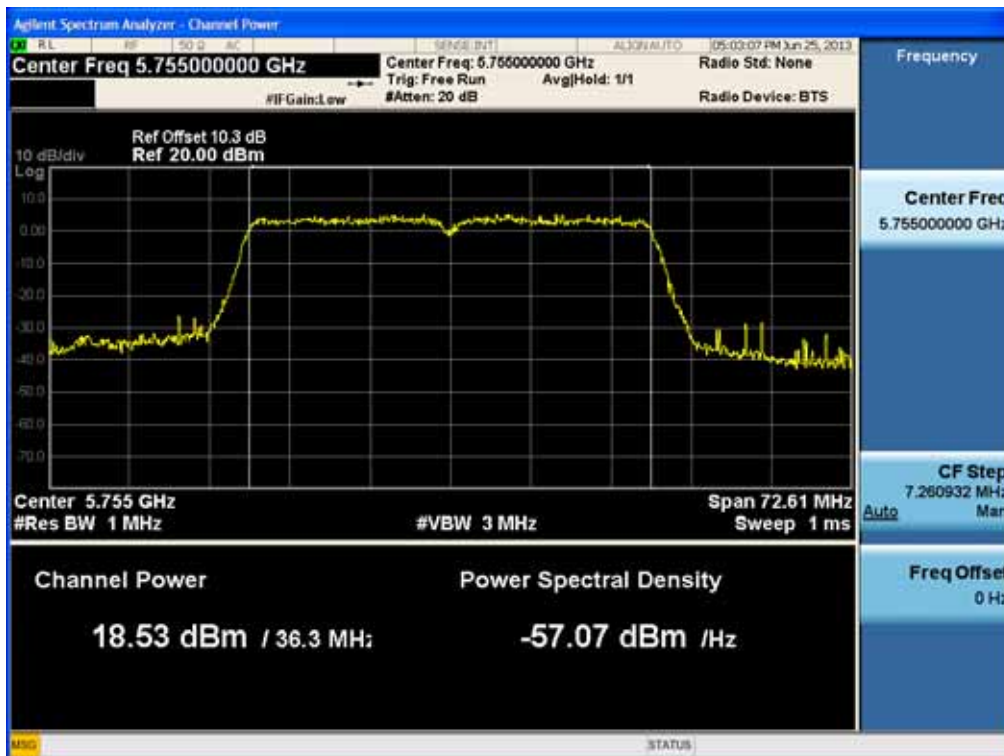

Conducted Output Power (802.11n-CH 151) 54 Mbps

FCC PT.15.247 TEST REPORT	FCC CERTIFICATION REPORT		www.hct.co.kr
Test Report No. HCTR1306FR24-2	Date of Issue: July 31, 2013	EUT Type: Cellular/PCS GSM/GPRS/WCDMA/HSDPA/HSUPA Phone with Bluetooth, WLAN and NFC(Felica)	FCC ID: ZNFL01F