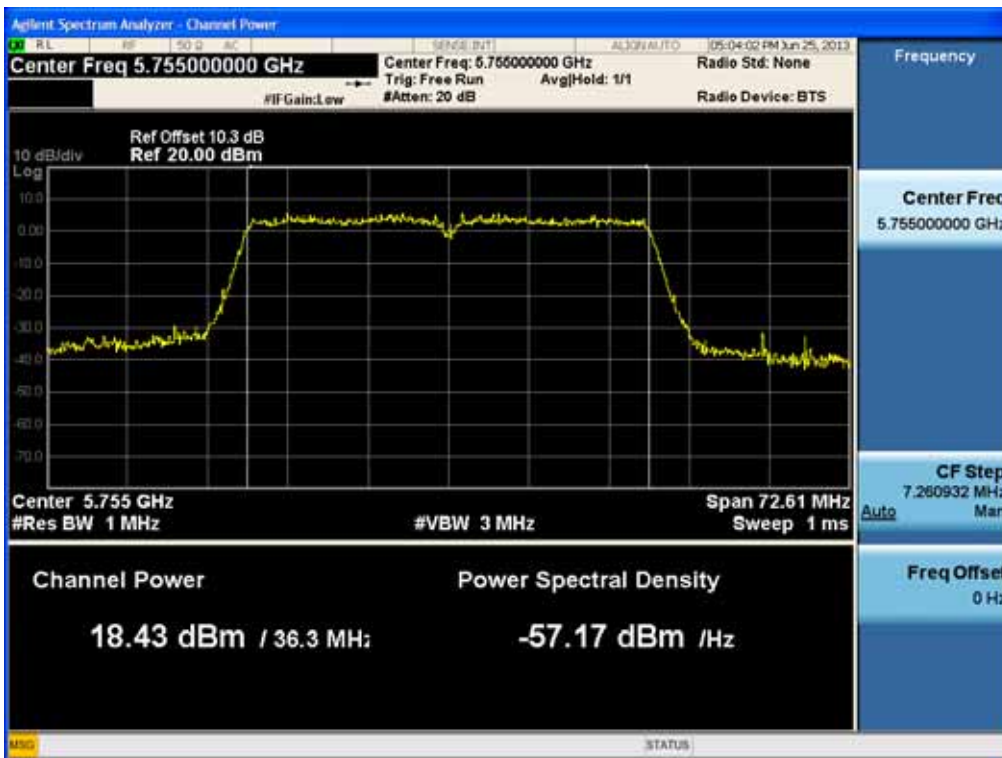

Conducted Output Power (802.11n-CH 151) 108 Mbps

FCC PT.15.247 TEST REPORT	FCC CERTIFICATION REPORT		www.hct.co.kr
Test Report No. HCTR1306FR24-2	Date of Issue: July 31, 2013	EUT Type: Cellular/PCS GSM/GPRS/WCDMA/HSDPA/HSUPA Phone with Bluetooth, WLAN and NFC(Felica)	FCC ID: ZNFL01F