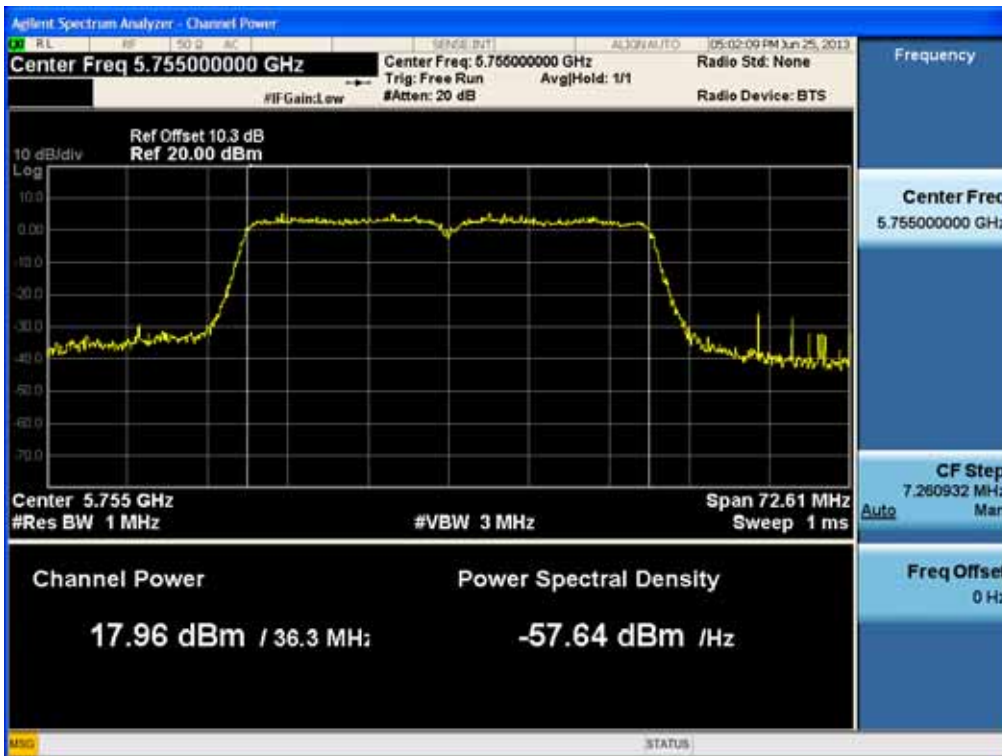

Conducted Output Power (802.11n-CH 151) 27 Mbps

FCC PT.15.247 TEST REPORT	FCC CERTIFICATION REPORT		www.hct.co.kr
Test Report No. HCTR1306FR24-2	Date of Issue: July 31, 2013	EUT Type: Cellular/PCS GSM/GPRS/WCDMA/HSDPA/HSUPA Phone with Bluetooth, WLAN and NFC(Felica)	FCC ID: ZNFL01F