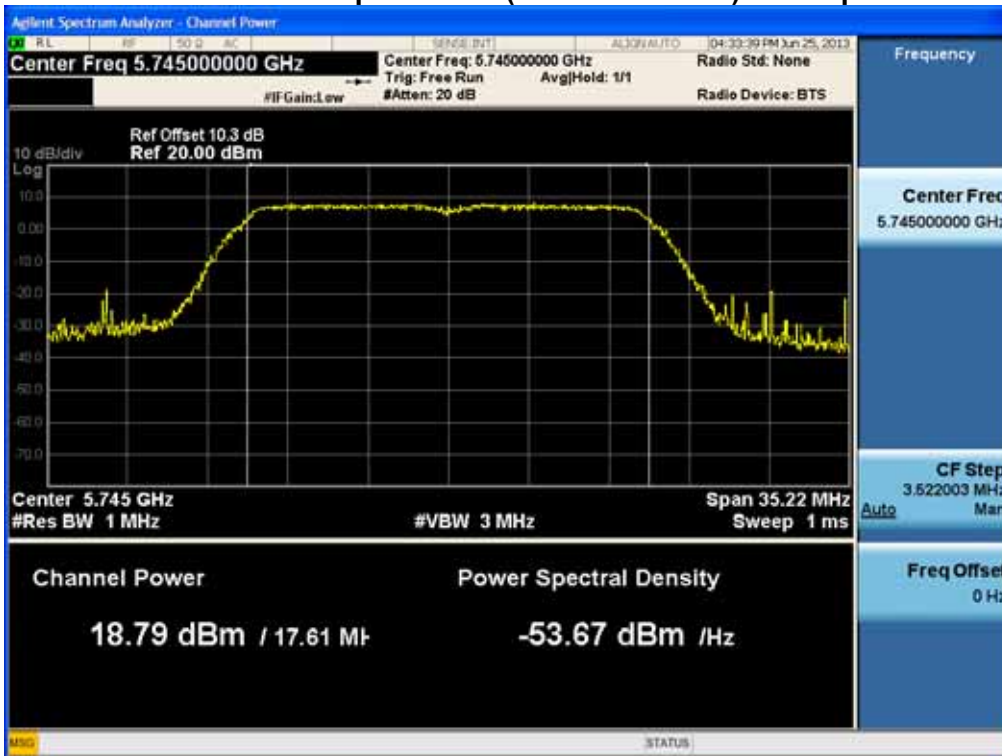

20 MHz BW

(5745 MHz ~5825 MHz)

Conducted Output Power (802.11n-CH 149) 6.5 Mbps