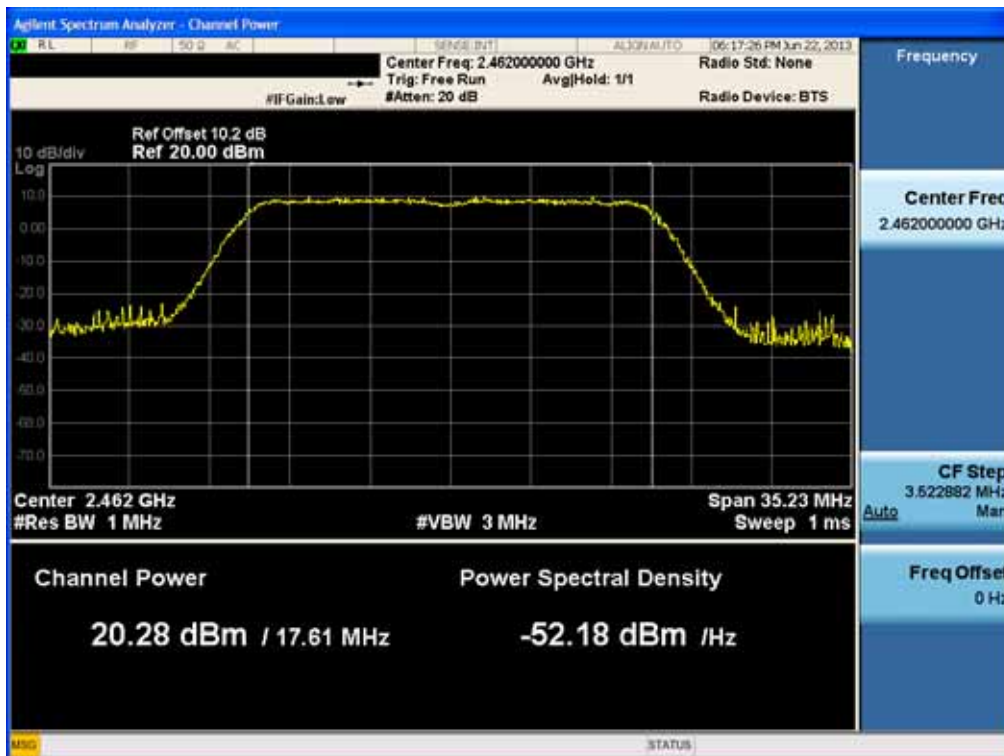

Conducted Output Power (802.11n-CH 11) 65Mbps

FCC PT.15.247 TEST REPORT	FCC CERTIFICATION REPORT		www.hct.co.kr
Test Report No. HCTR1306FR24-2	Date of Issue: July 31, 2013	EUT Type: Cellular/PCS GSM/GPRS/WCDMA/HSDPA/HSUPA Phone with Bluetooth, WLAN and NFC(Felica)	FCC ID: ZNFL01F