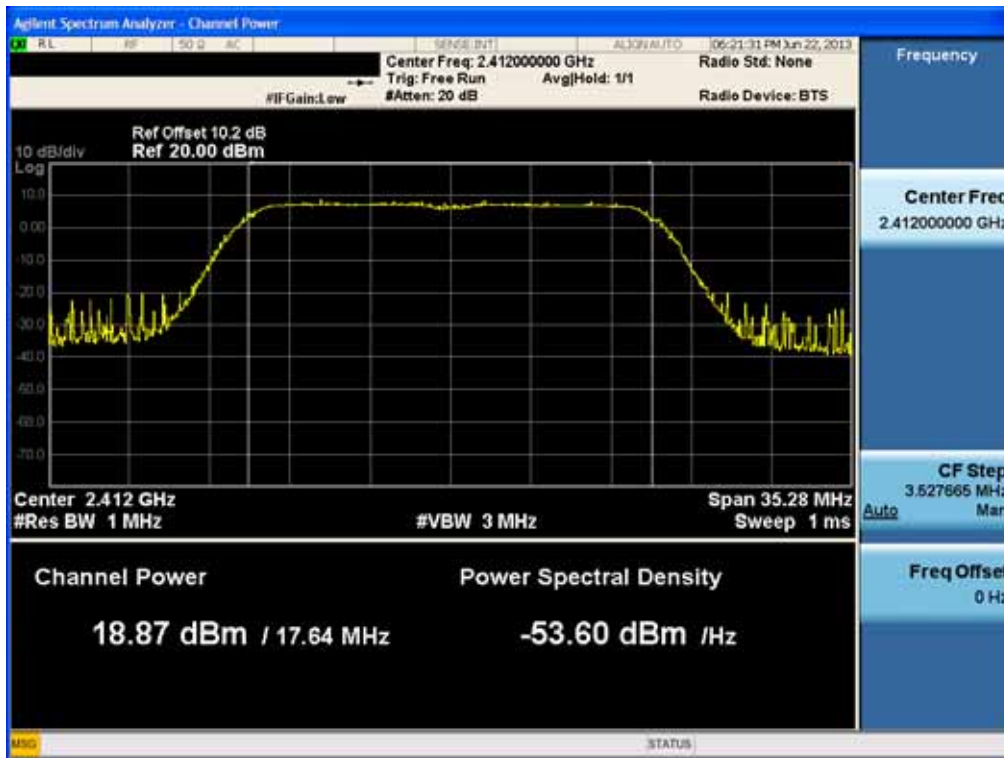

### Conducted Output Power (802.11n-CH 11) 52Mbps

### Conducted Output Power (802.11n-CH 11) 58.5Mbps

### Conducted Output Power (802.11ac-CH 1) 6.5Mbps