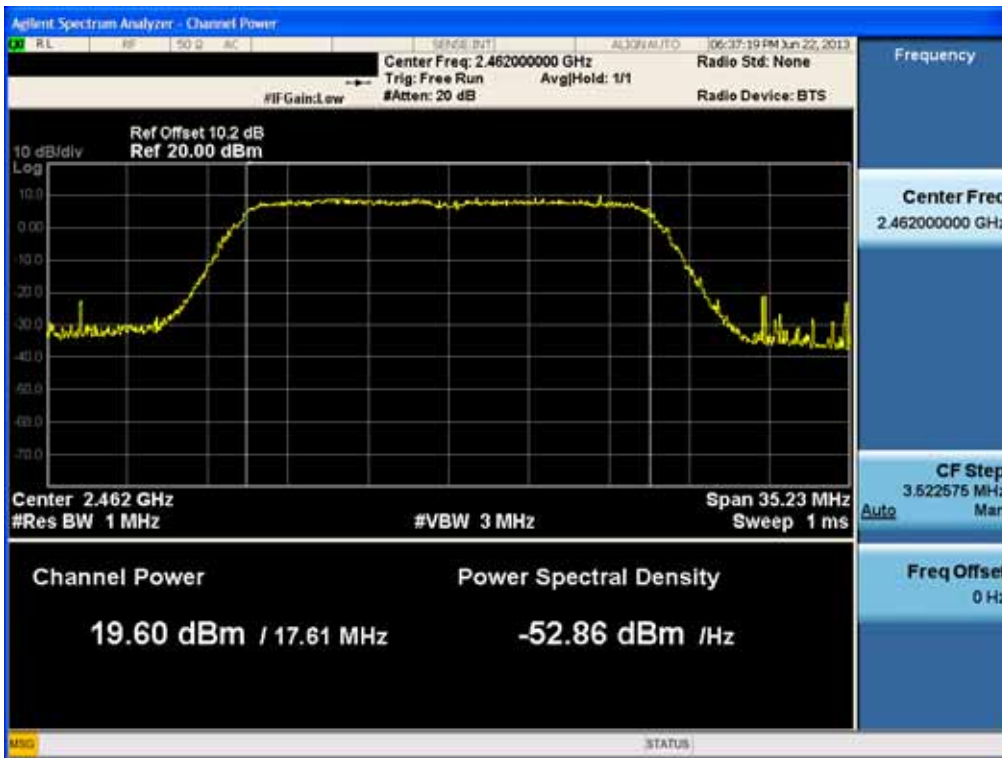

### Conducted Output Power (802.11ac-CH 11) 39Mbps

### Conducted Output Power (802.11ac-CH 11) 58.5Mbps