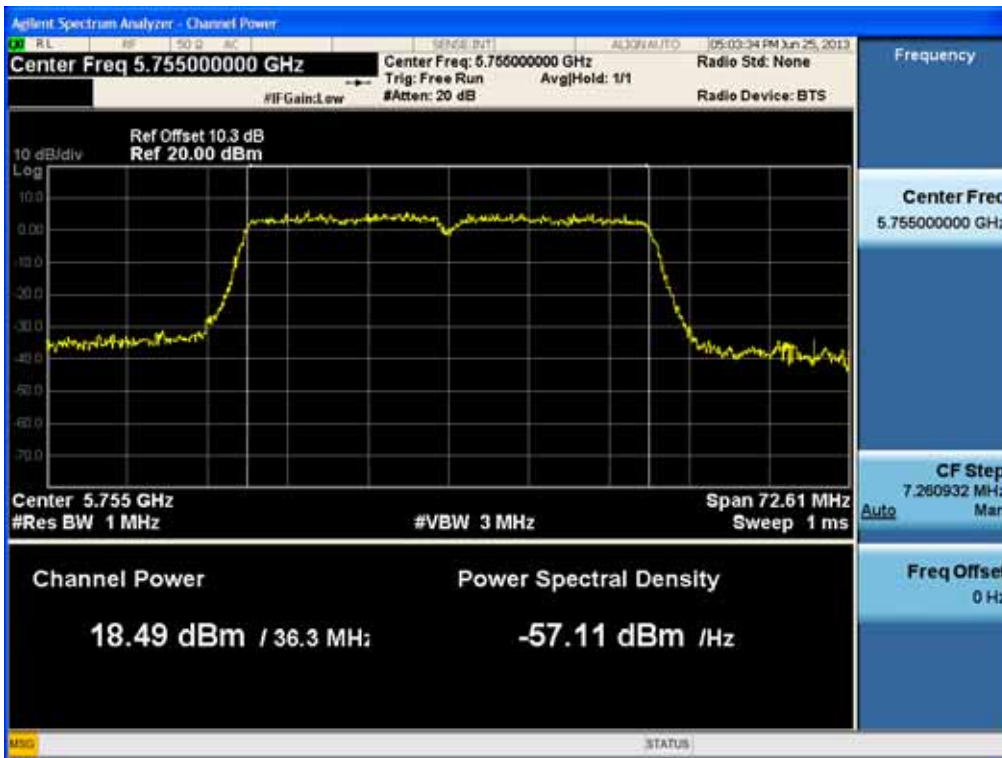

Conducted Output Power (802.11n-CH 151) 81 Mbps