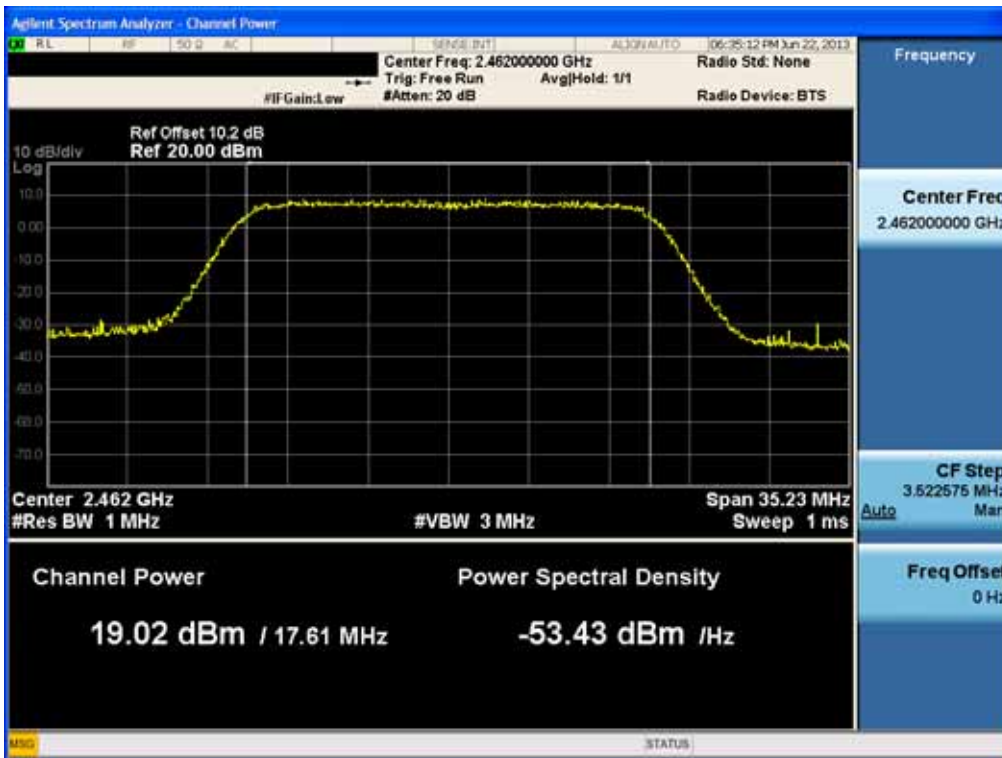

### Conducted Output Power (802.11ac-CH 6) 78Mbps

### Conducted Output Power (802.11ac-CH 11) 6.5Mbps

### Conducted Output Power (802.11ac-CH 11) 19.5Mbps