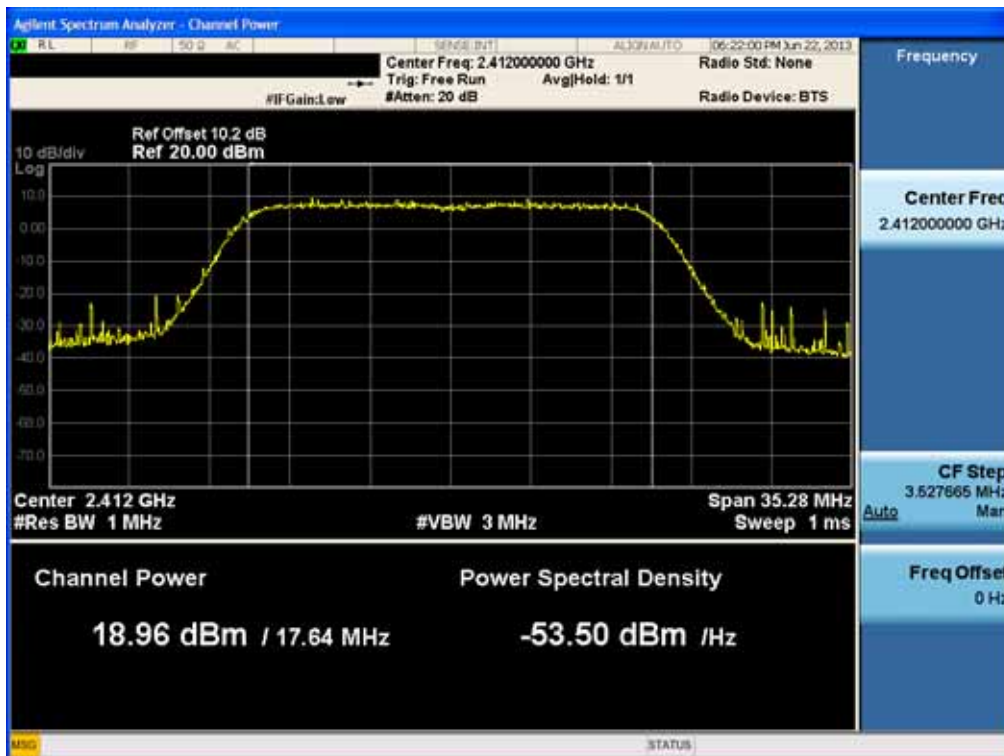

Conducted Output Power (802.11ac-CH 1) 13Mbps

FCC PT.15.247 TEST REPORT	FCC CERTIFICATION REPORT		www.hct.co.kr
Test Report No. HCTR1306FR24-2	Date of Issue: July 31, 2013	EUT Type: Cellular/PCS GSM/GPRS/WCDMA/HSDPA/HSUPA Phone with Bluetooth, WLAN and NFC(Felica)	FCC ID: ZNFL01F