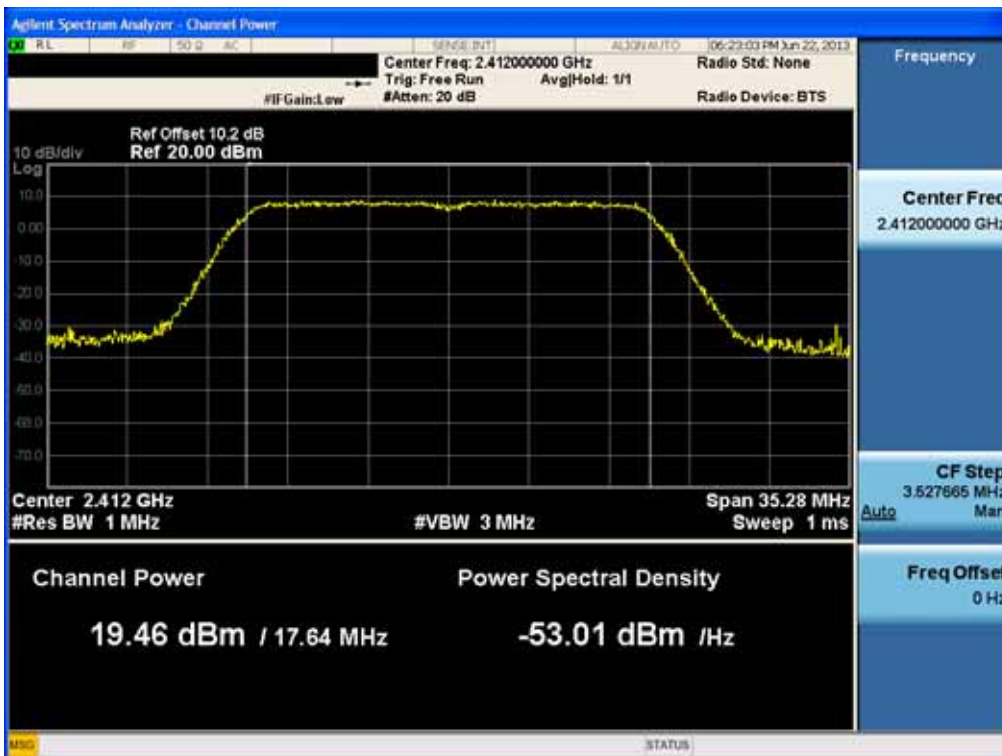

Conducted Output Power (802.11ac-CH 1) 26Mbps

FCC PT.15.247 TEST REPORT	FCC CERTIFICATION REPORT		www.hct.co.kr
Test Report No. HCTR1306FR24-2	Date of Issue: July 31, 2013	EUT Type: Cellular/PCS GSM/GPRS/WCDMA/HSDPA/HSUPA Phone with Bluetooth, WLAN and NFC(Felica)	FCC ID: ZNFL01F