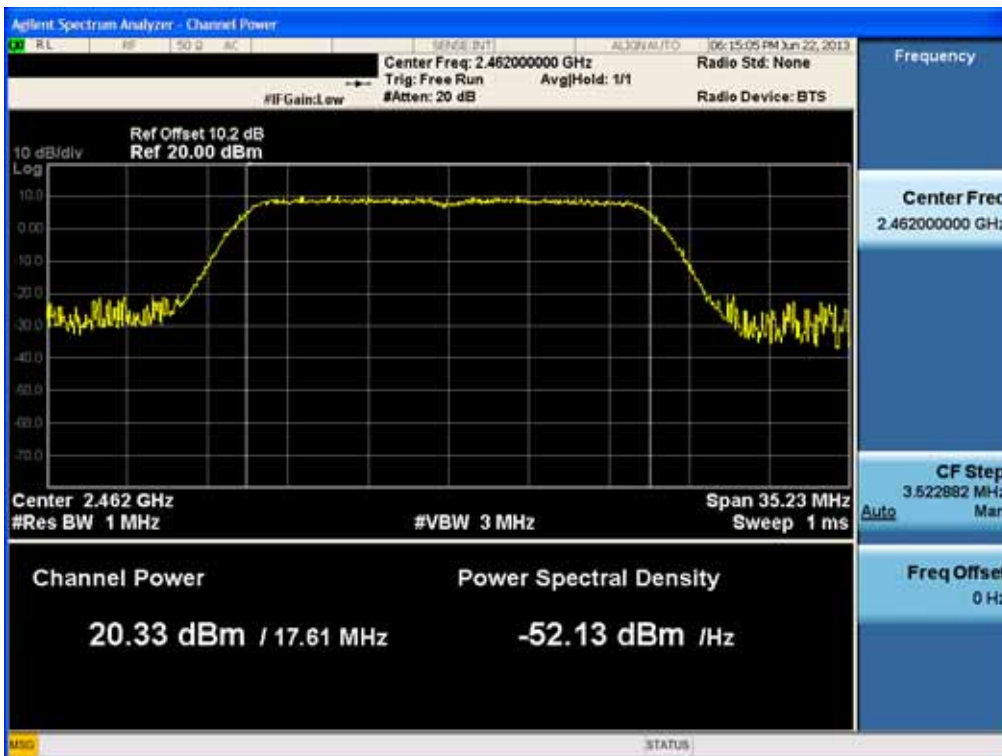

Conducted Output Power (802.11n-CH 11) 26Mbps