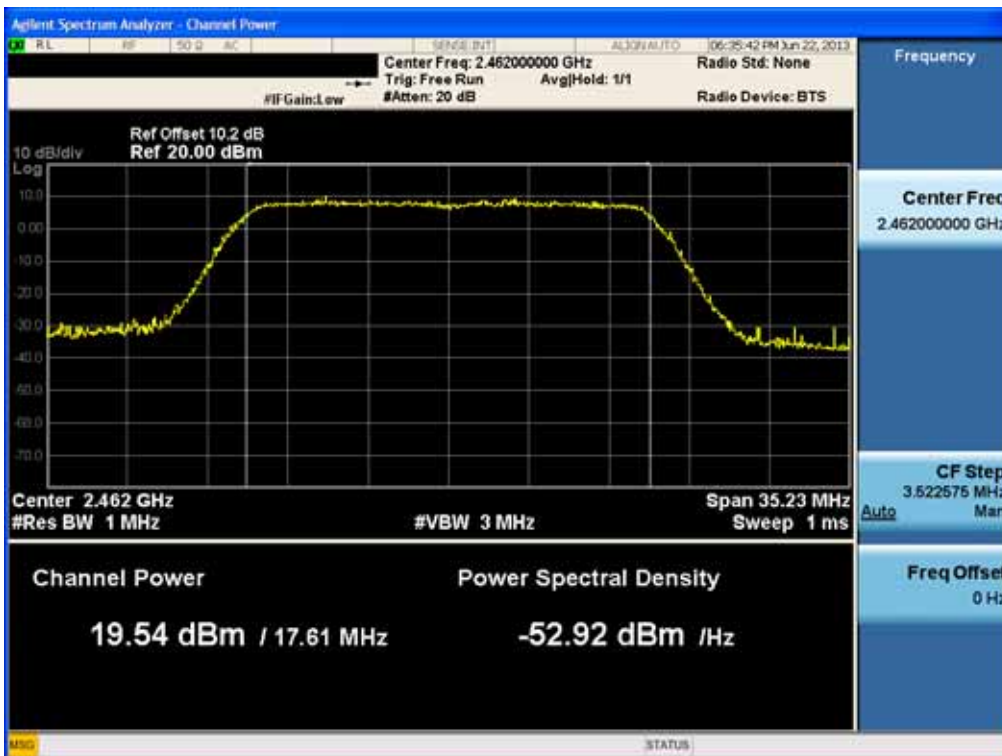

Conducted Output Power (802.11ac-CH 11) 26Mbps

FCC PT.15.247 TEST REPORT	FCC CERTIFICATION REPORT		www.hct.co.kr
Test Report No. HCTR1306FR24-2	Date of Issue: July 31, 2013	EUT Type: Cellular/PCS GSM/GPRS/WCDMA/HSDPA/HSUPA Phone with Bluetooth, WLAN and NFC(Felica)	FCC ID: ZNFL01F