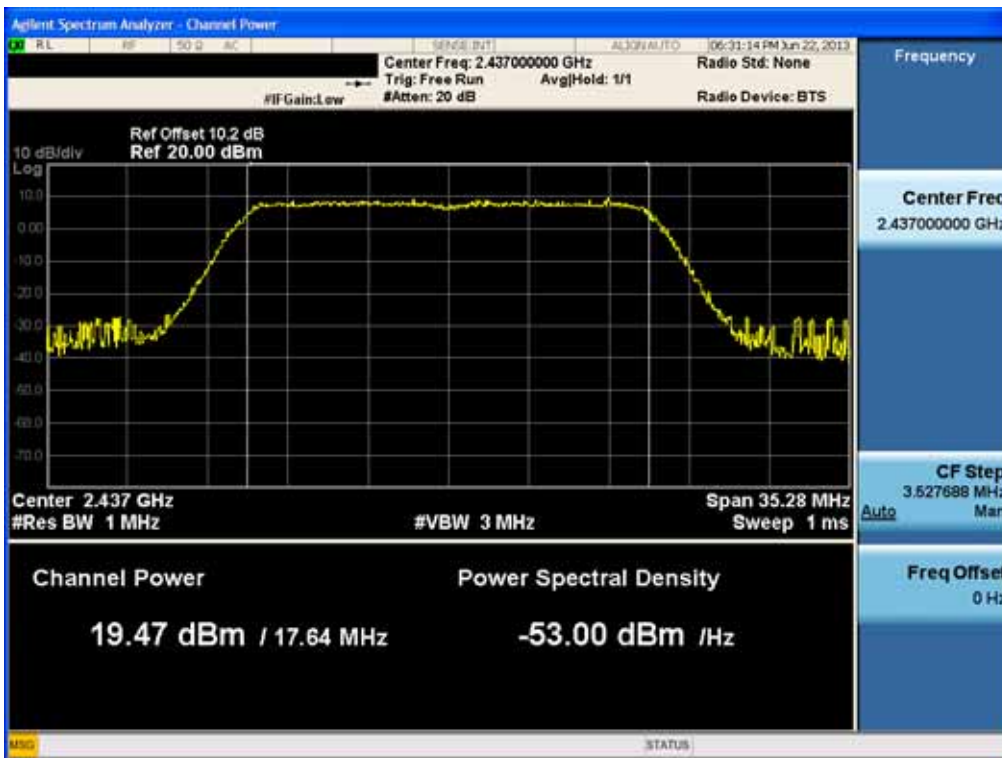

Conducted Output Power (802.11ac-CH 6) 58.5Mbps

FCC PT.15.247 TEST REPORT	FCC CERTIFICATION REPORT		www.hct.co.kr
Test Report No. HCTR1306FR24-2	Date of Issue: July 31, 2013	EUT Type: Cellular/PCS GSM/GPRS/WCDMA/HSDPA/HSUPA Phone with Bluetooth, WLAN and NFC(Felica)	FCC ID: ZNFL01F