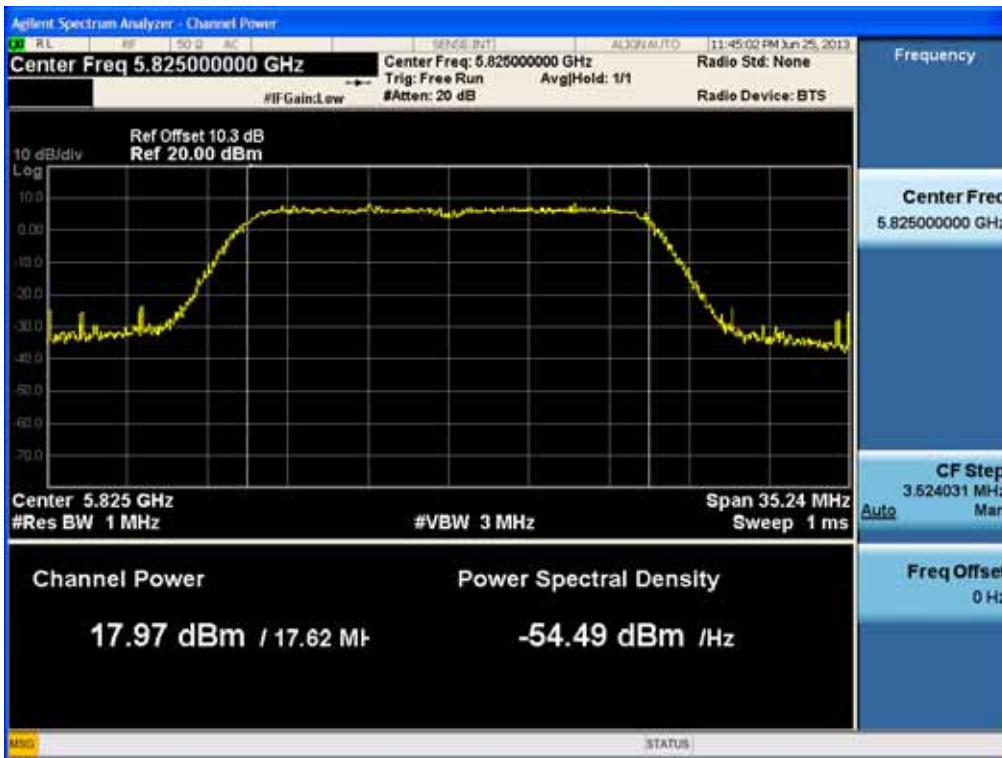

Conducted Output Power (802.11n-CH 165) 19.5 Mbps