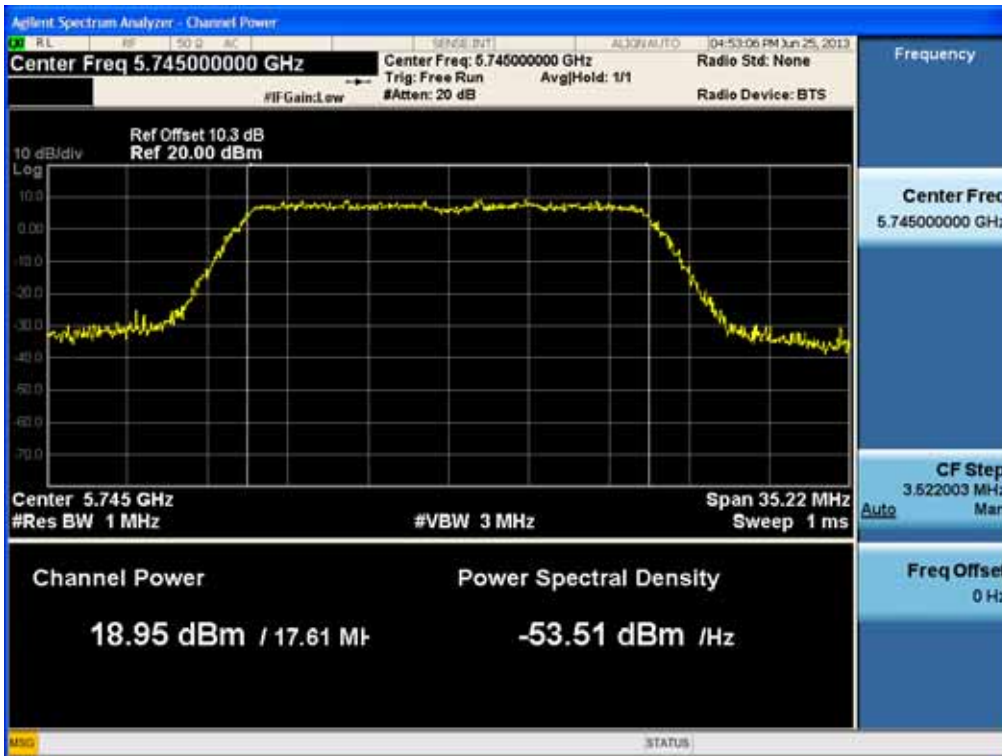

Conducted Output Power (802.11n-CH 149) 65 Mbps

FCC PT.15.247 TEST REPORT	FCC CERTIFICATION REPORT		www.hct.co.kr
Test Report No. HCTR1306FR24-2	Date of Issue: July 31, 2013	EUT Type: Cellular/PCS GSM/GPRS/WCDMA/HSDPA/HSUPA Phone with Bluetooth, WLAN and NFC(Felica)	FCC ID: ZNFL01F