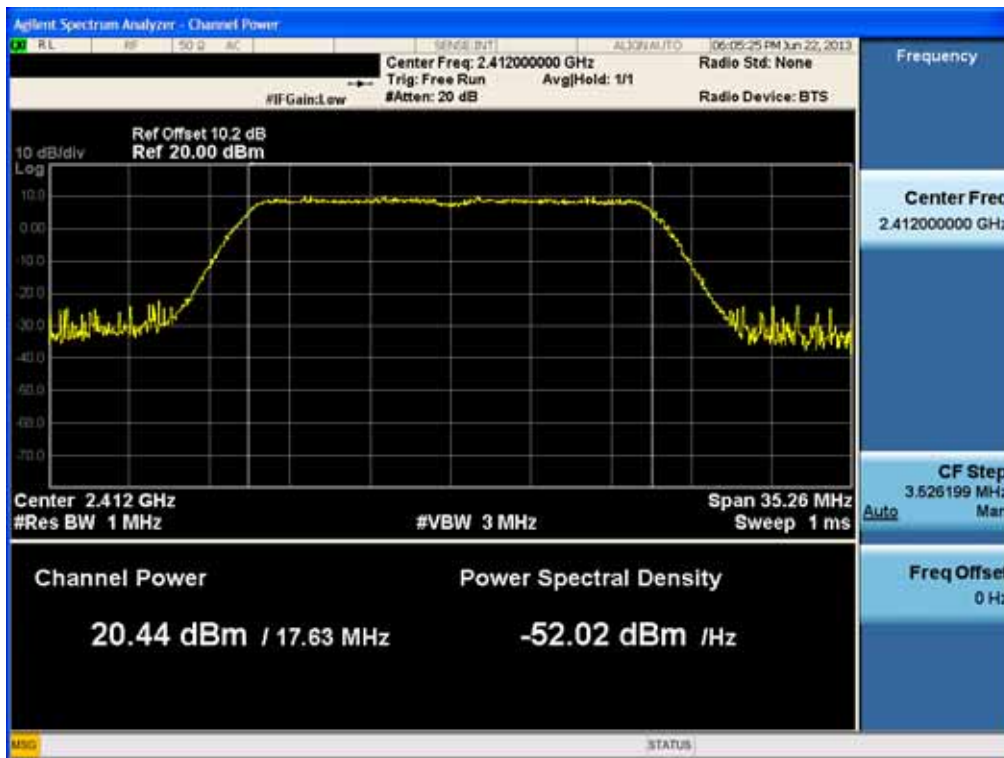

### Conducted Output Power (802.11n-CH 1) 58.5Mbps

### Conducted Output Power (802.11n-CH 1) 65Mbps

### Conducted Output Power (802.11n-CH 6) 6.5Mbps