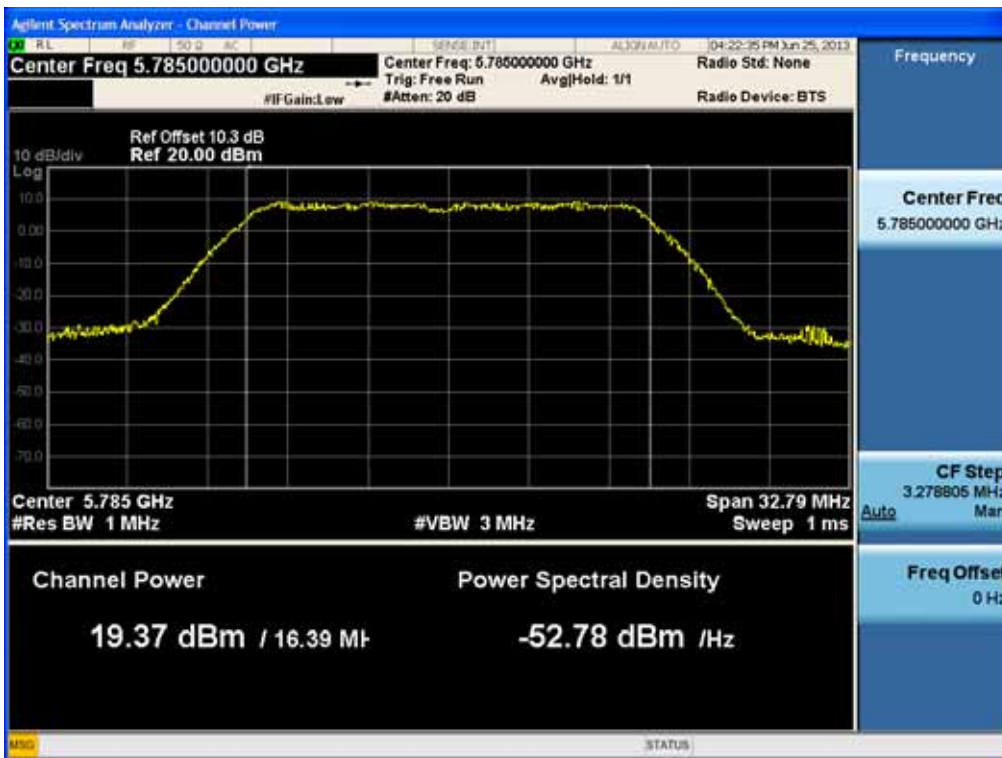

Conducted Output Power (802.11a-CH 157) 36 Mbps

FCC PT.15.247 TEST REPORT	FCC CERTIFICATION REPORT		www.hct.co.kr
Test Report No. HCTR1306FR24-2	Date of Issue: July 31, 2013	EUT Type: Cellular/PCS GSM/GPRS/WCDMA/HSDPA/HSUPA Phone with Bluetooth, WLAN and NFC(Felica)	FCC ID: ZNFL01F