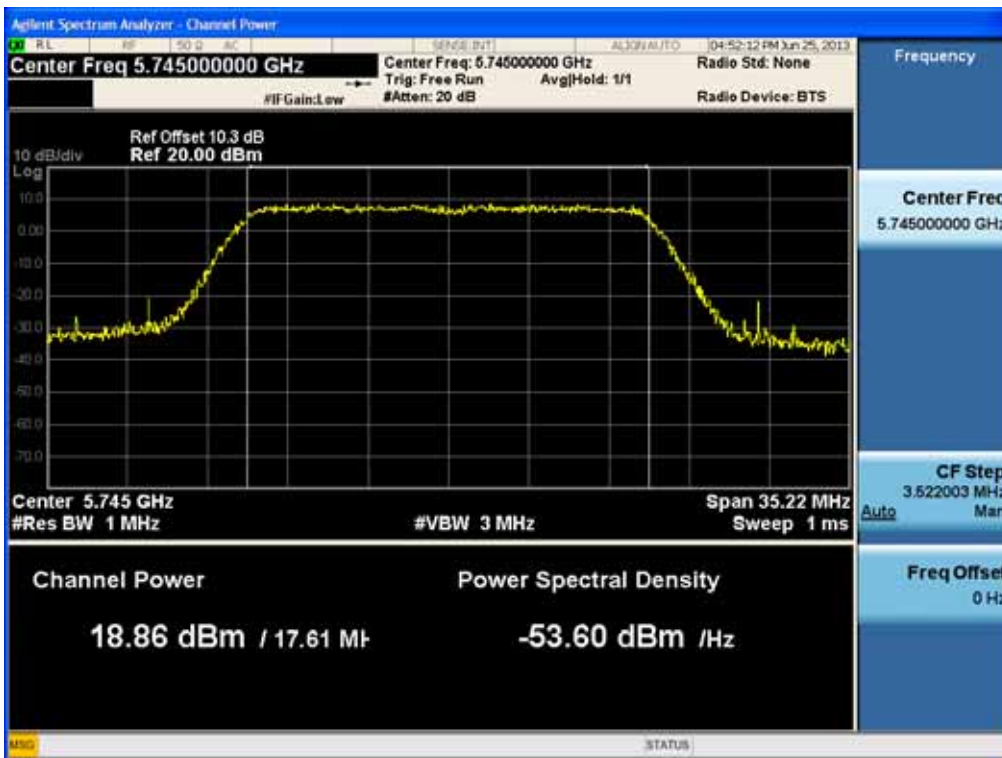

Conducted Output Power (802.11n-CH 149) 52 Mbps

FCC PT.15.247 TEST REPORT	FCC CERTIFICATION REPORT		www.hct.co.kr
Test Report No. HCTR1306FR24-2	Date of Issue: July 31, 2013	EUT Type: Cellular/PCS GSM/GPRS/WCDMA/HSDPA/HSUPA Phone with Bluetooth, WLAN and NFC(Felica)	FCC ID: ZNFL01F