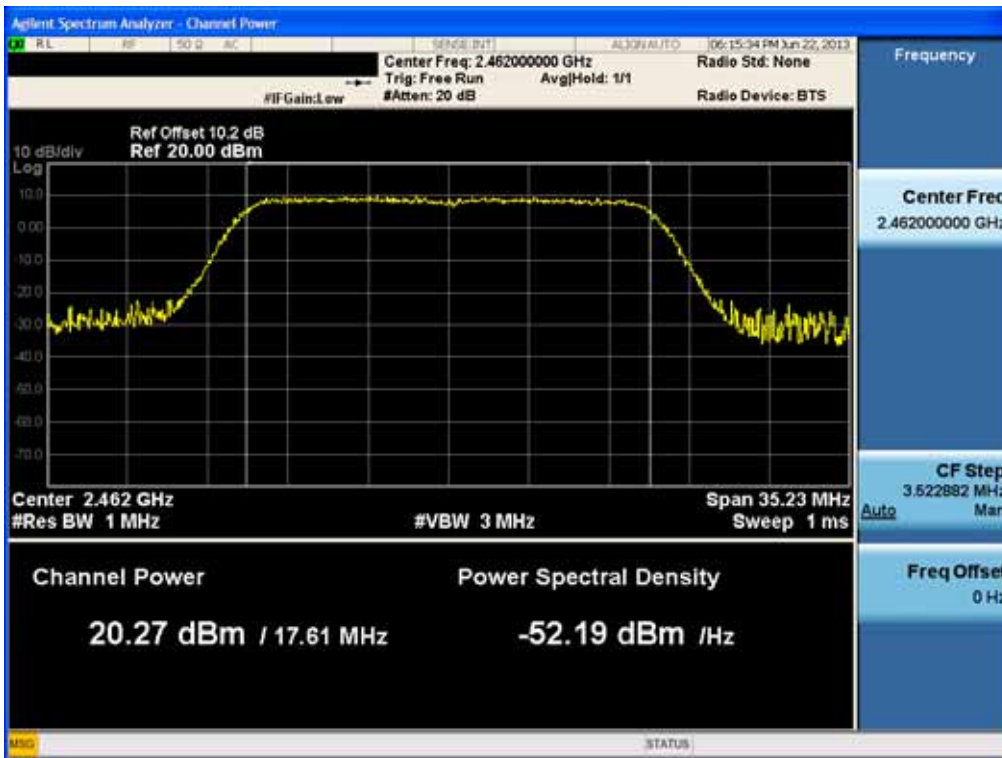

Conducted Output Power (802.11n-CH 11) 39Mbps