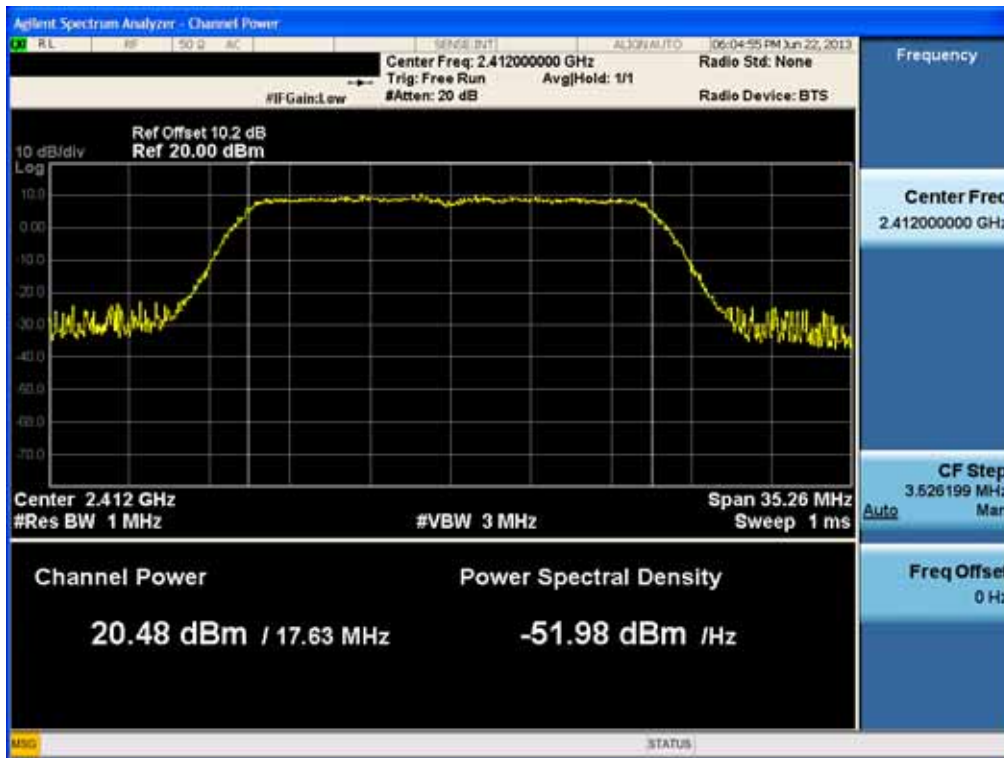

### Conducted Output Power (802.11n-CH 1) 58.5Mbps

### Conducted Output Power (802.11n-CH 1) 65Mbps

### Conducted Output Power (802.11n-CH 6) 6.5Mbps