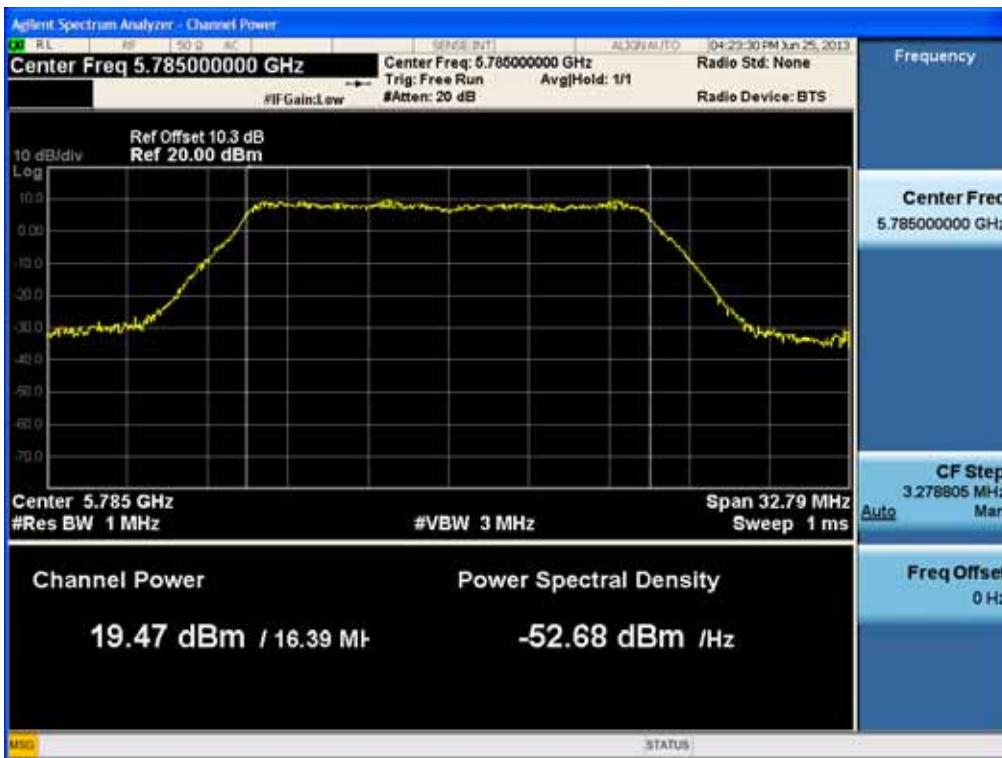

Conducted Output Power (802.11a-CH 157) 54 Mbps

FCC PT.15.247 TEST REPORT	FCC CERTIFICATION REPORT		www.hct.co.kr
Test Report No. HCTR1306FR24-2	Date of Issue: July 31, 2013	EUT Type: Cellular/PCS GSM/GPRS/WCDMA/HSDPA/HSUPA Phone with Bluetooth, WLAN and NFC(Felica)	FCC ID: ZNFL01F