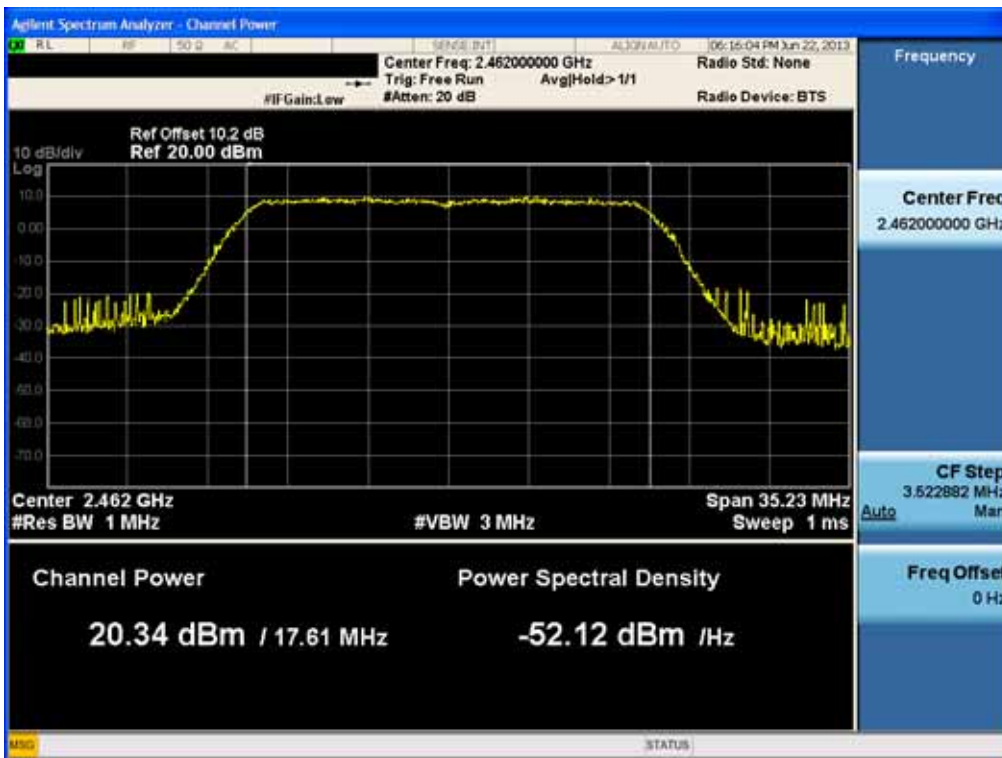

Conducted Output Power (802.11n-CH 11) 52Mbps