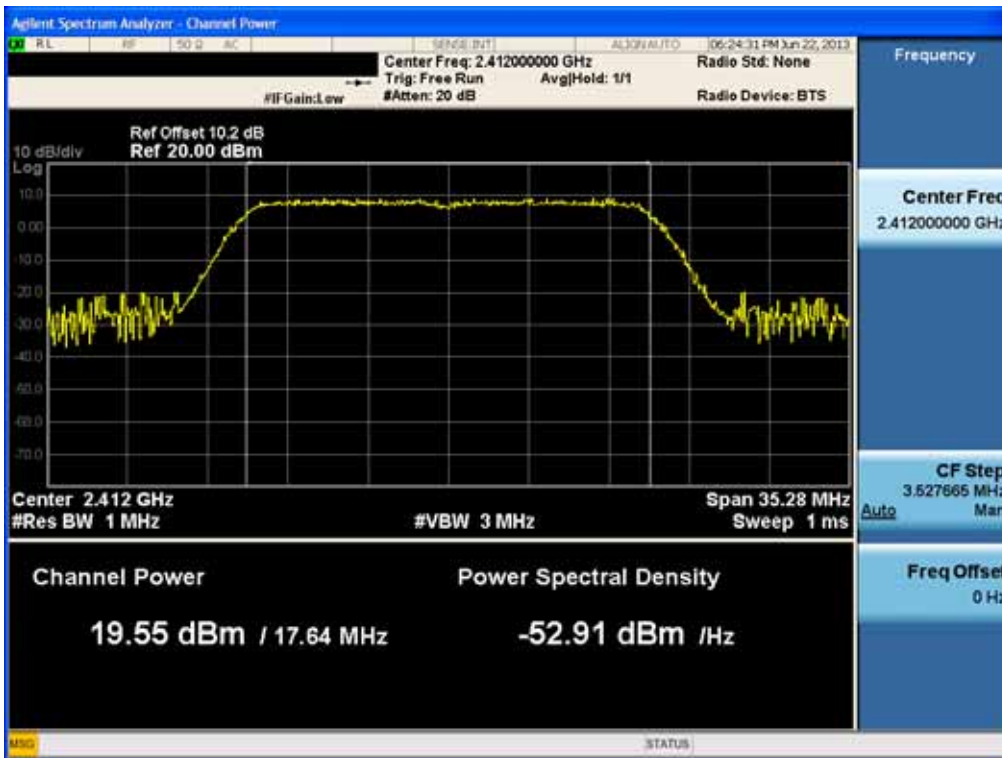

### Conducted Output Power (802.11ac-CH 1) 39Mbps

### Conducted Output Power (802.11ac-CH 1) 52Mbps

FCC PT.15.247 TEST REPORT	FCC CERTIFICATION REPORT		<a href="http://www.hct.co.kr">www.hct.co.kr</a>
Test Report No. HCTR1306FR24-2	Date of Issue: July 31, 2013	EUT Type: Cellular/PCS GSM/GPRS/WCDMA/HSDPA/HSUPA Phone with Bluetooth, WLAN and NFC(Felica)	FCC ID: ZNFL01F

### Conducted Output Power (802.11ac-CH 1) 58.5Mbps