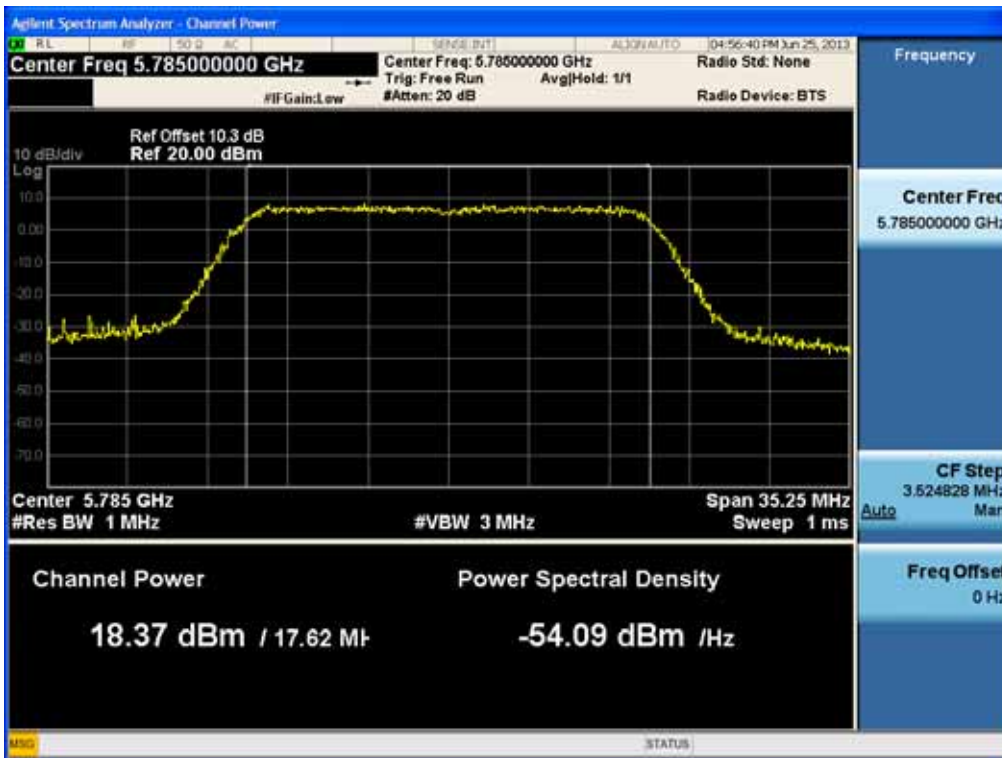

Conducted Output Power (802.11n-CH 157) 39 Mbps