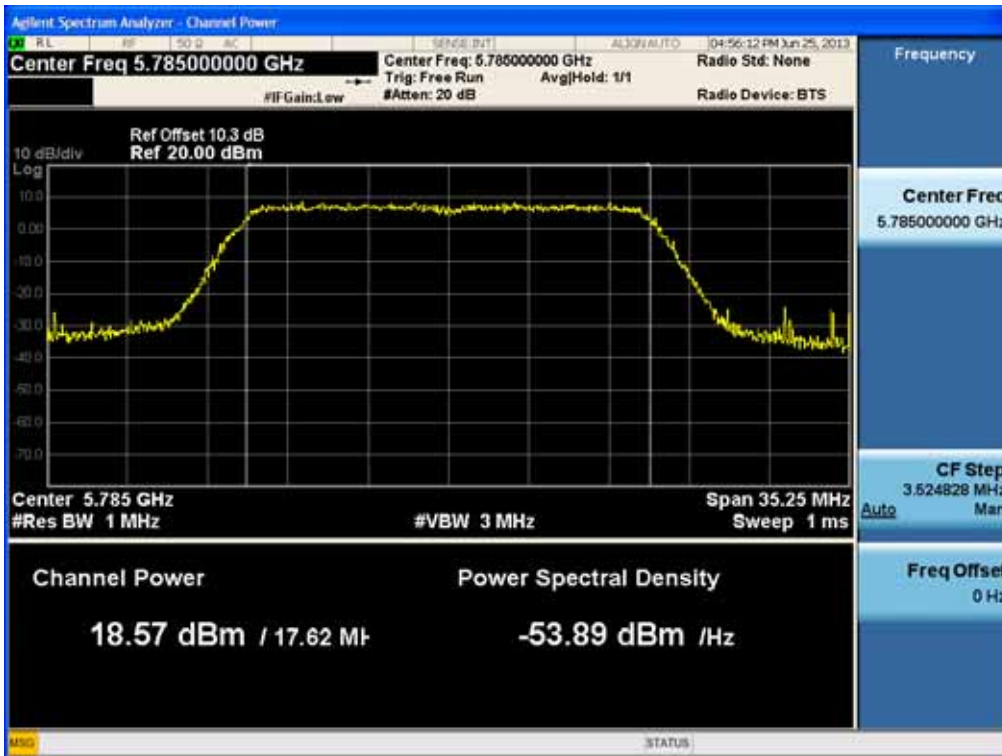

Conducted Output Power (802.11n-CH 157) 26 Mbps

FCC PT.15.247 TEST REPORT	FCC CERTIFICATION REPORT		www.hct.co.kr
Test Report No. HCTR1306FR24-2	Date of Issue: July 31, 2013	EUT Type: Cellular/PCS GSM/GPRS/WCDMA/HSDPA/HSUPA Phone with Bluetooth, WLAN and NFC(Felica)	FCC ID: ZNFL01F