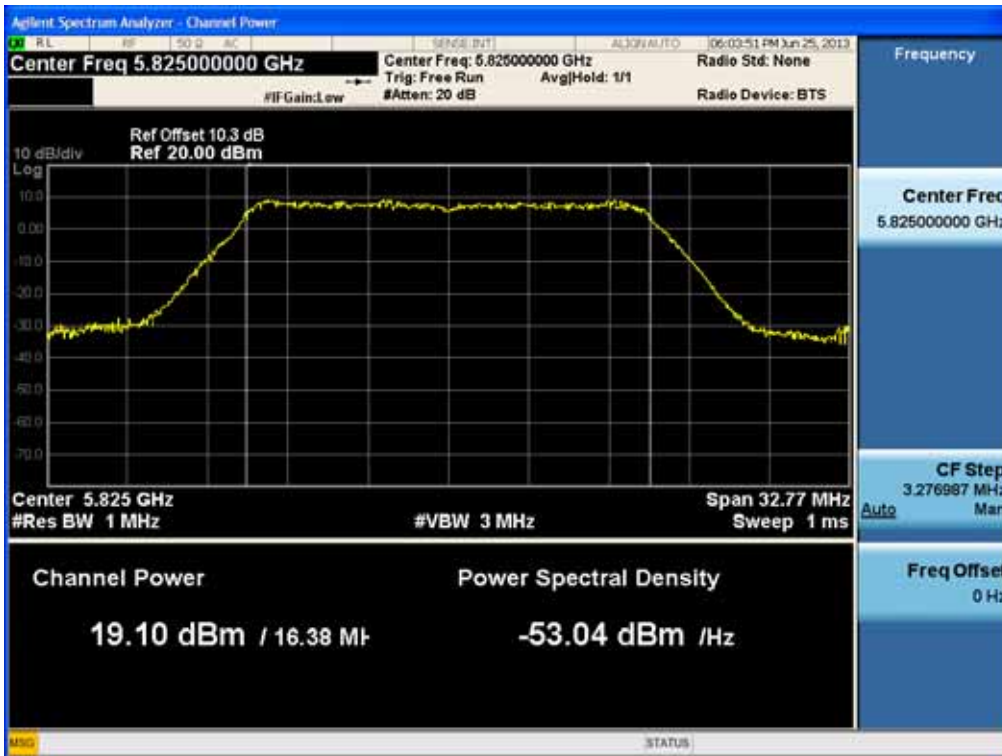

Conducted Output Power (802.11a-CH 165) 54 Mbps

FCC PT.15.247 TEST REPORT	FCC CERTIFICATION REPORT		www.hct.co.kr
Test Report No. HCTR1306FR24-2	Date of Issue: July 31, 2013	EUT Type: Cellular/PCS GSM/GPRS/WCDMA/HSDPA/HSUPA Phone with Bluetooth, WLAN and NFC(Felica)	FCC ID: ZNFL01F