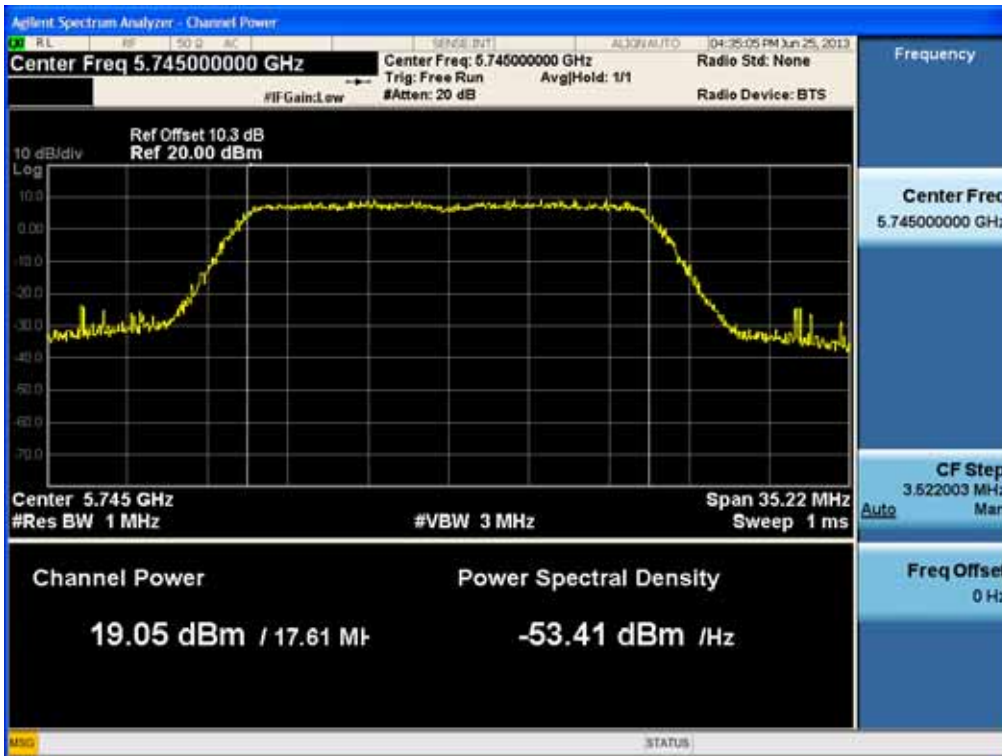

Conducted Output Power (802.11n-CH 149) 26 Mbps

FCC PT.15.247 TEST REPORT	FCC CERTIFICATION REPORT		www.hct.co.kr
Test Report No. HCTR1306FR24-2	Date of Issue: July 31, 2013	EUT Type: Cellular/PCS GSM/GPRS/WCDMA/HSDPA/HSUPA Phone with Bluetooth, WLAN and NFC(Felica)	FCC ID: ZNFL01F