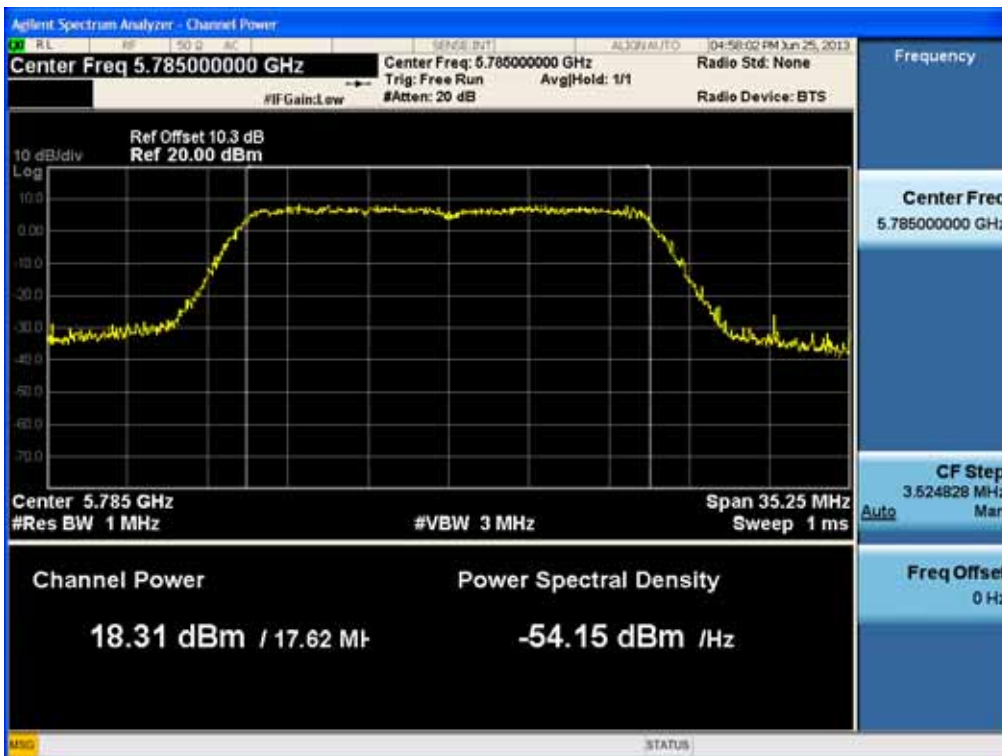

Conducted Output Power (802.11n-CH 157) 65 Mbps

FCC PT.15.247 TEST REPORT	FCC CERTIFICATION REPORT		www.hct.co.kr
Test Report No. HCTR1306FR24-2	Date of Issue: July 31, 2013	EUT Type: Cellular/PCS GSM/GPRS/WCDMA/HSDPA/HSUPA Phone with Bluetooth, WLAN and NFC(Felica)	FCC ID: ZNFL01F