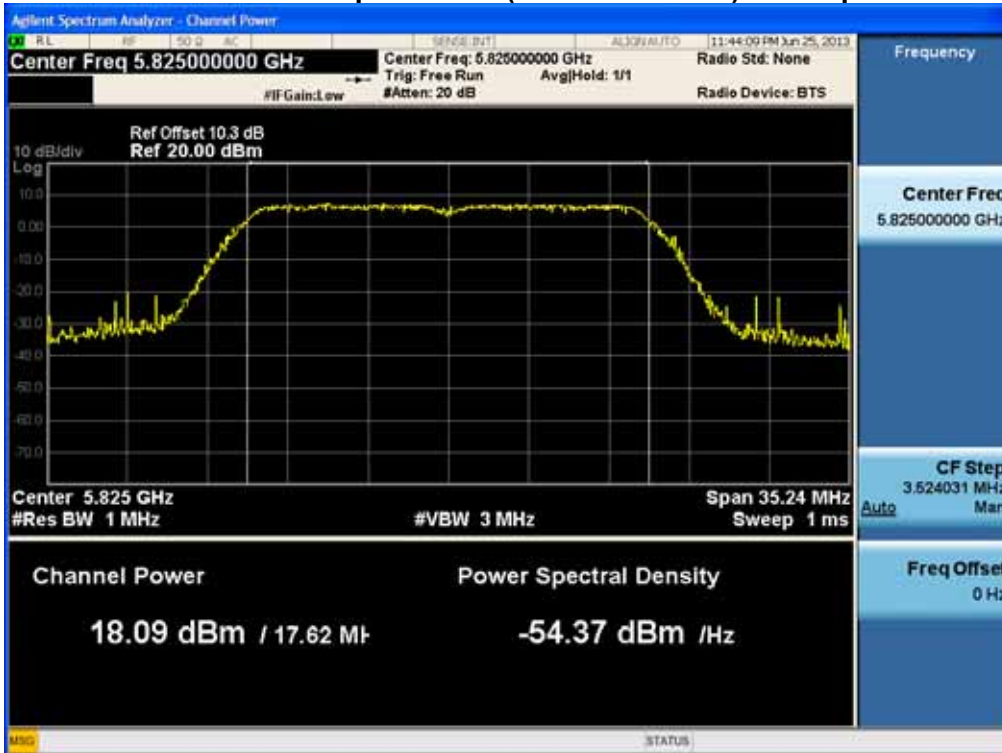

Conducted Output Power (802.11n-CH 165) 6.5 Mbps