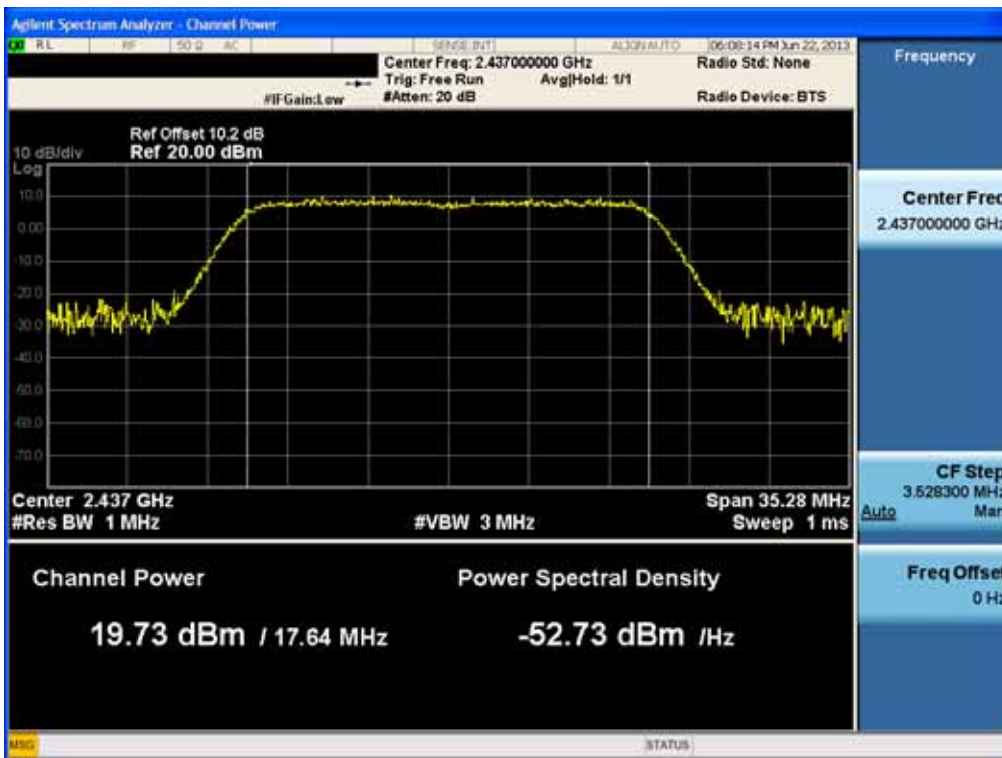

Conducted Output Power (802.11n-CH 6) 13Mbps