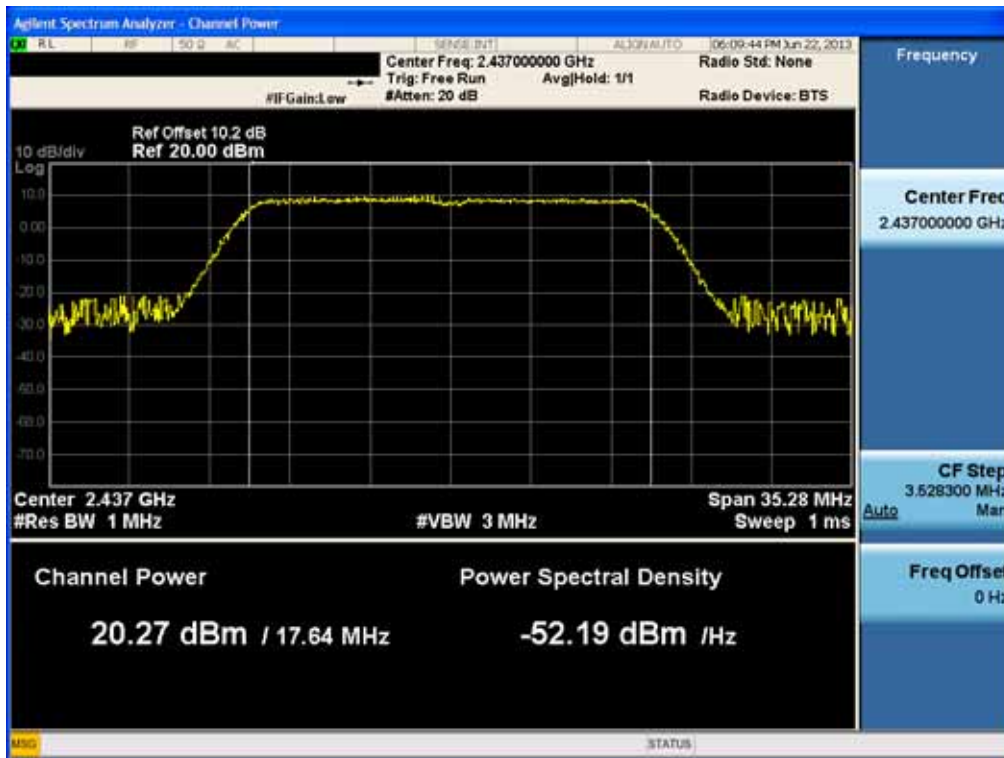

Conducted Output Power (802.11n-CH 6) 39Mbps