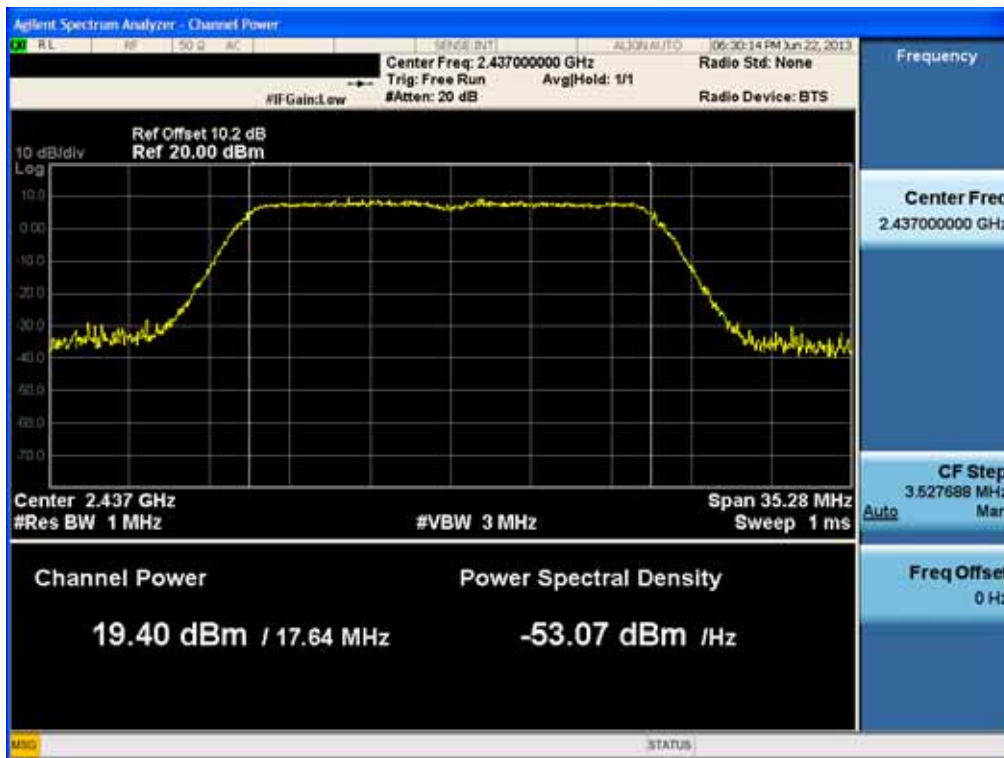

Conducted Output Power (802.11ac-CH 6) 39Mbps

FCC PT.15.247 TEST REPORT	FCC CERTIFICATION REPORT		www.hct.co.kr
Test Report No. HCTR1306FR24-2	Date of Issue: July 31, 2013	EUT Type: Cellular/PCS GSM/GPRS/WCDMA/HSDPA/HSUPA Phone with Bluetooth, WLAN and NFC(Felica)	FCC ID: ZNFL01F