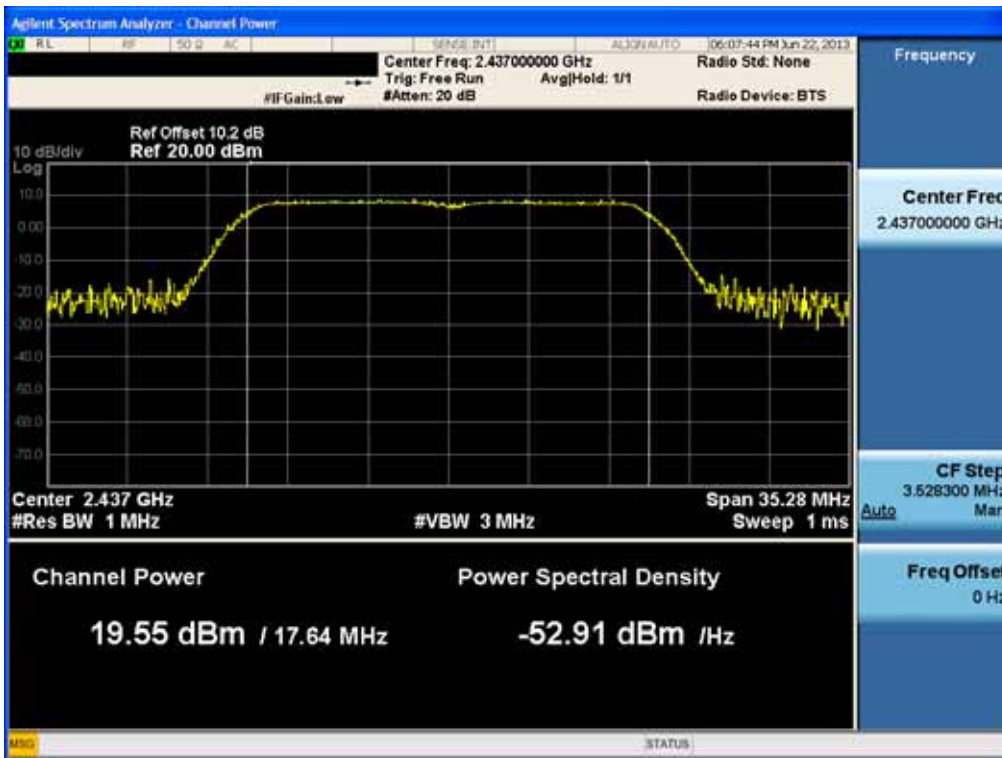

### Conducted Output Power (802.11n-CH 1) 58.5Mbps

### Conducted Output Power (802.11n-CH 1) 65Mbps

### Conducted Output Power (802.11n-CH 6) 6.5Mbps