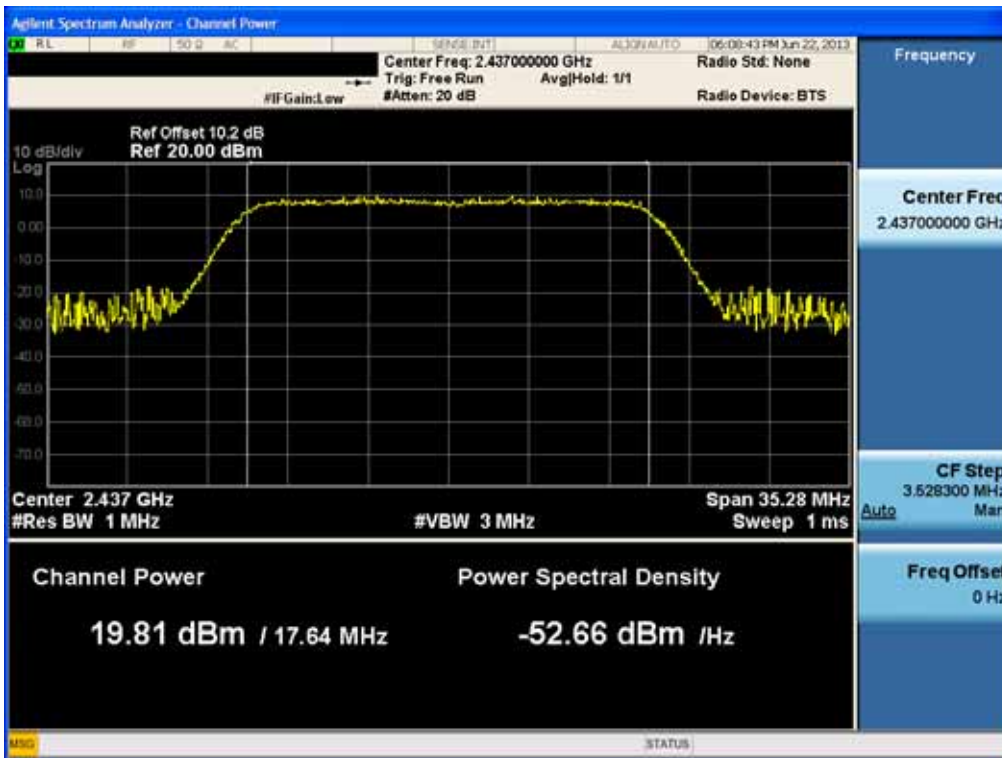

Conducted Output Power (802.11n-CH 6) 19.5Mbps