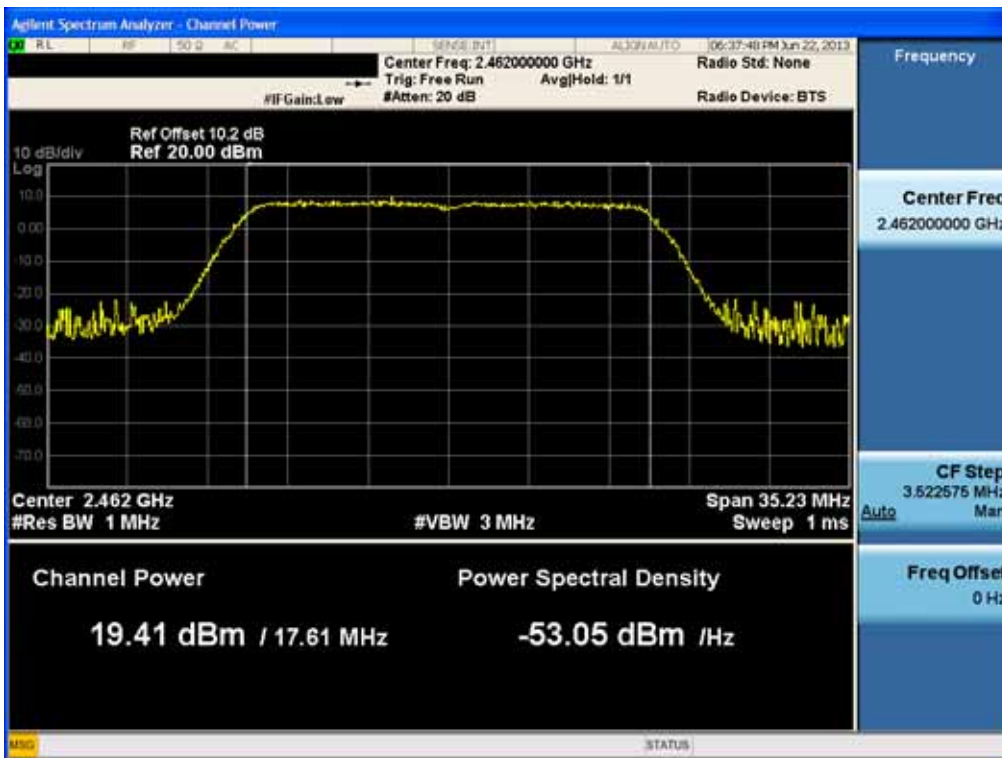

Conducted Output Power (802.11ac-CH 11) 65Mbps

FCC PT.15.247 TEST REPORT	FCC CERTIFICATION REPORT		www.hct.co.kr
Test Report No. HCTR1306FR24-2	Date of Issue: July 31, 2013	EUT Type: Cellular/PCS GSM/GPRS/WCDMA/HSDPA/HSUPA Phone with Bluetooth, WLAN and NFC(Felica)	FCC ID: ZNFL01F