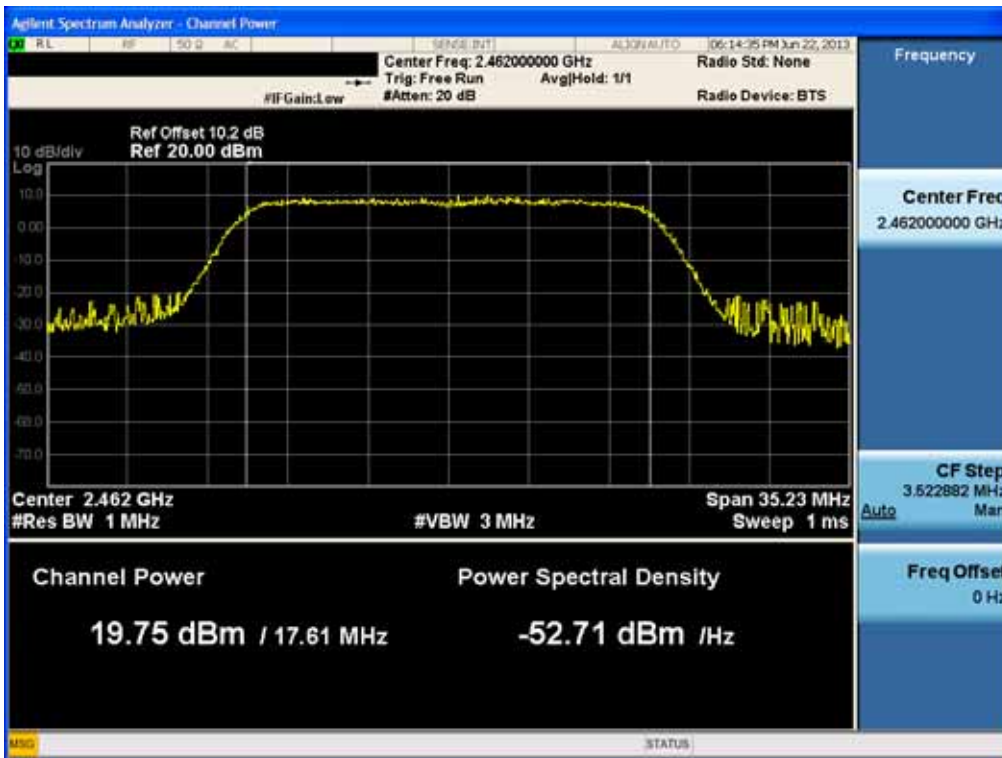

Conducted Output Power (802.11n-CH 11) 19.5Mbps