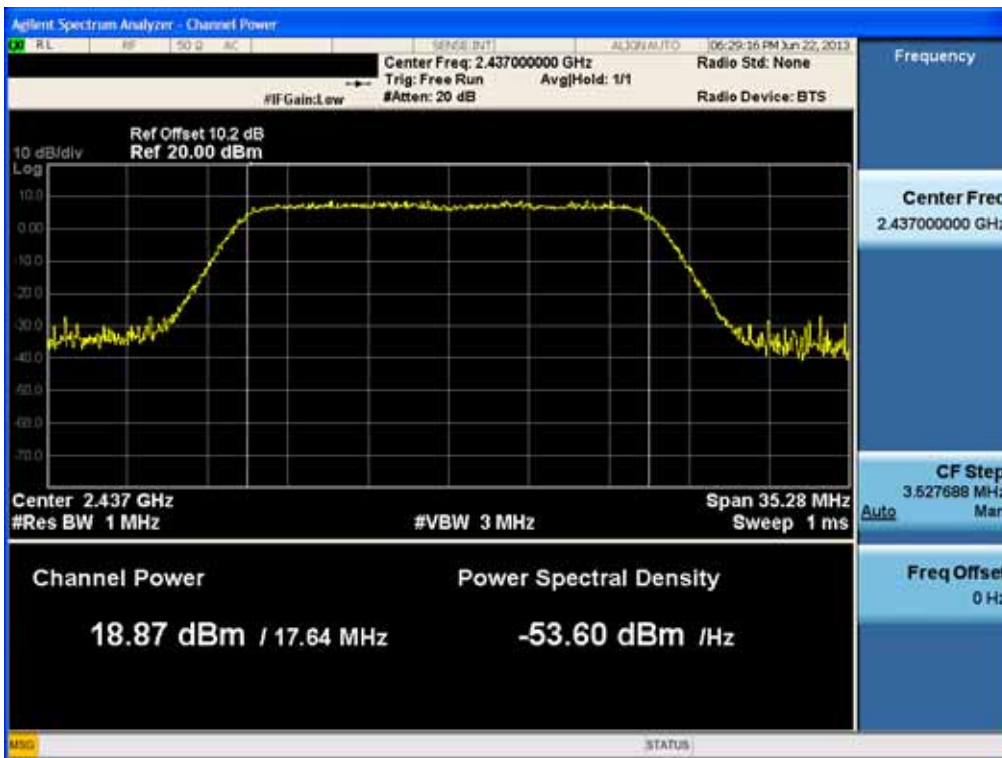

Conducted Output Power (802.11ac-CH 6) 19.5Mbps

FCC PT.15.247 TEST REPORT	FCC CERTIFICATION REPORT		www.hct.co.kr
Test Report No. HCTR1306FR24-2	Date of Issue: July 31, 2013	EUT Type: Cellular/PCS GSM/GPRS/WCDMA/HSDPA/HSUPA Phone with Bluetooth, WLAN and NFC(Felica)	FCC ID: ZNFL01F