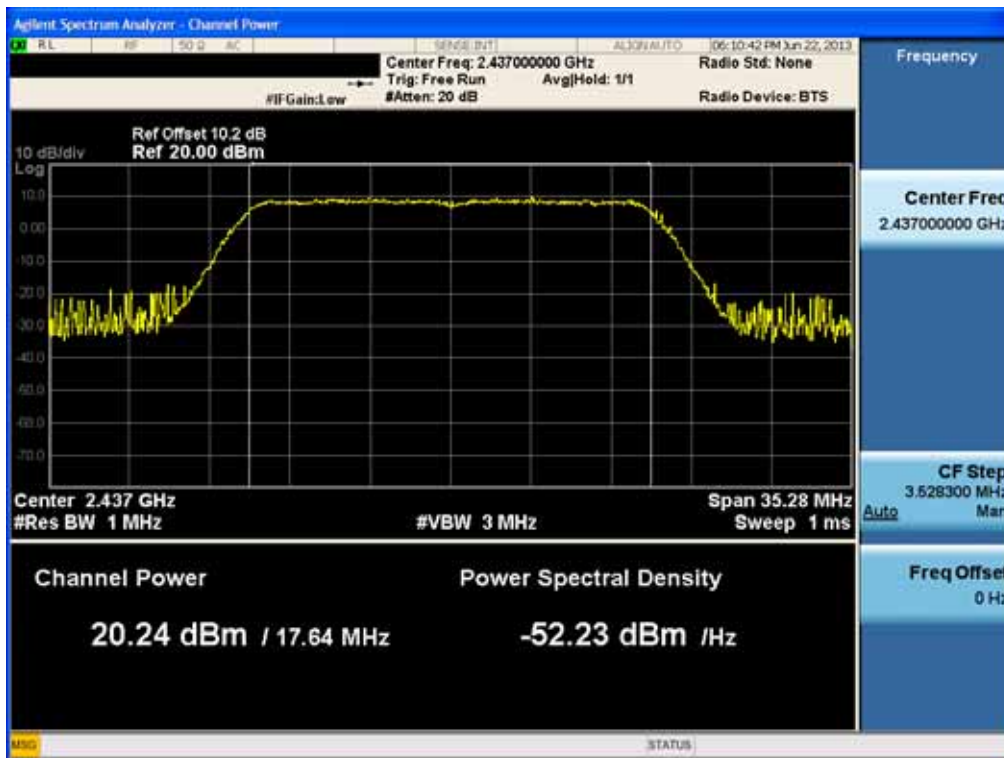

Conducted Output Power (802.11n-CH 6) 52Mbps

FCC PT.15.247 TEST REPORT	FCC CERTIFICATION REPORT		www.hct.co.kr
Test Report No. HCTR1306FR24-2	Date of Issue: July 31, 2013	EUT Type: Cellular/PCS GSM/GPRS/WCDMA/HSDPA/HSUPA Phone with Bluetooth, WLAN and NFC(Felica)	FCC ID: ZNFL01F