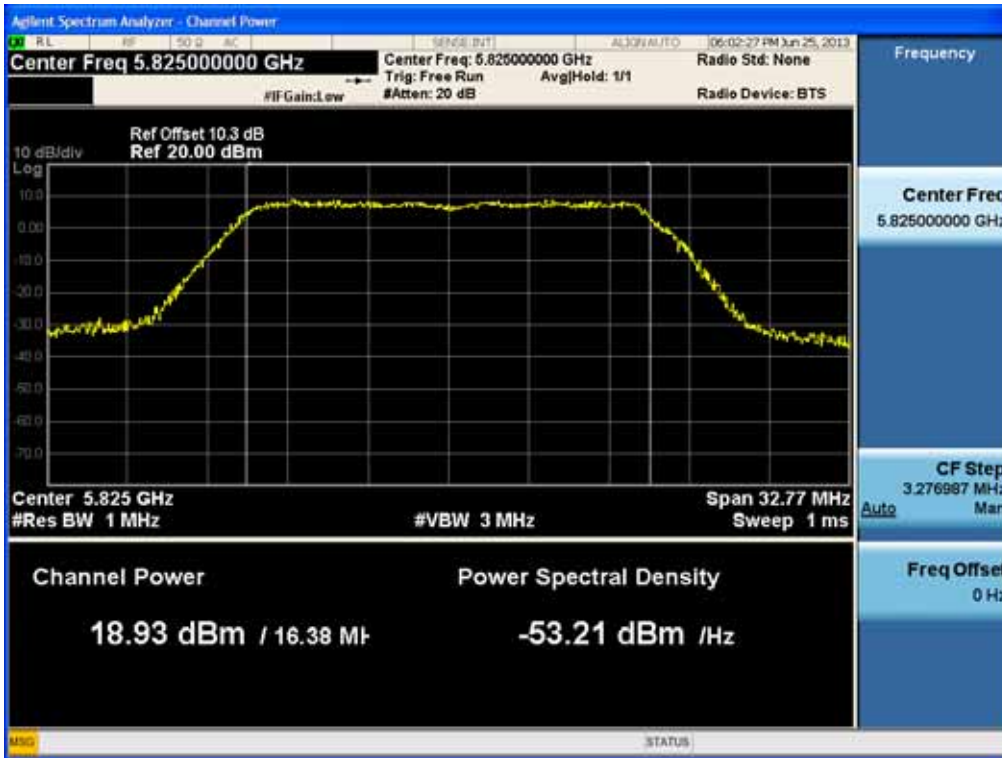

Conducted Output Power (802.11a-CH 165) 24 Mbps