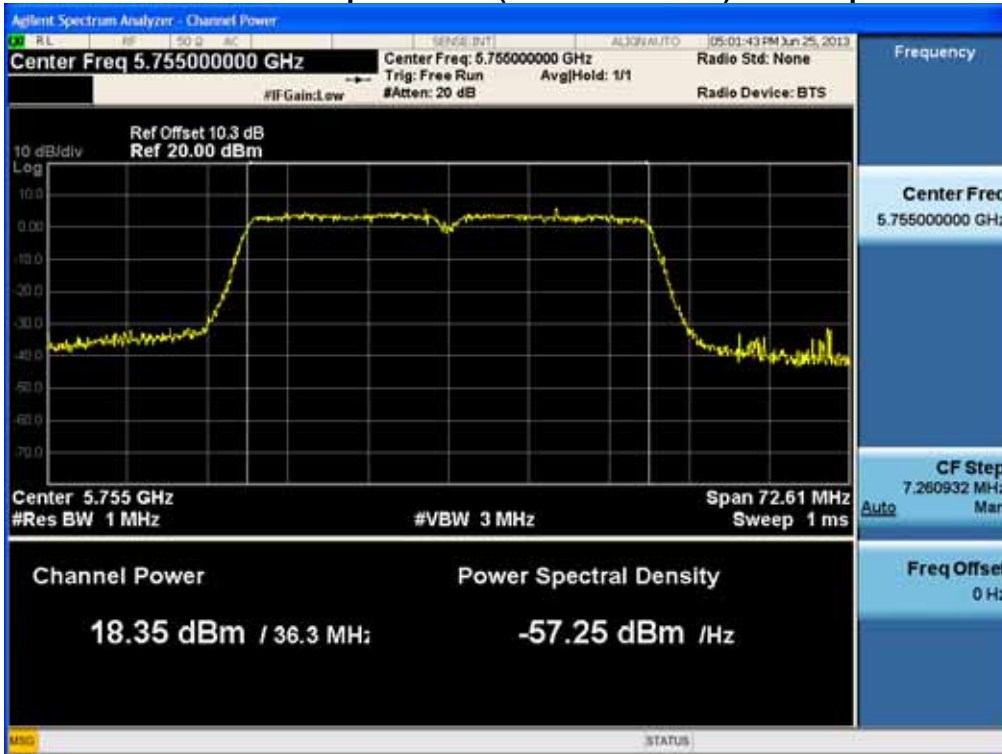

40 MHz BW
(5755 MHz ~5795 MHz)

Conducted Output Power (802.11n-CH 151) 13.5 Mbps