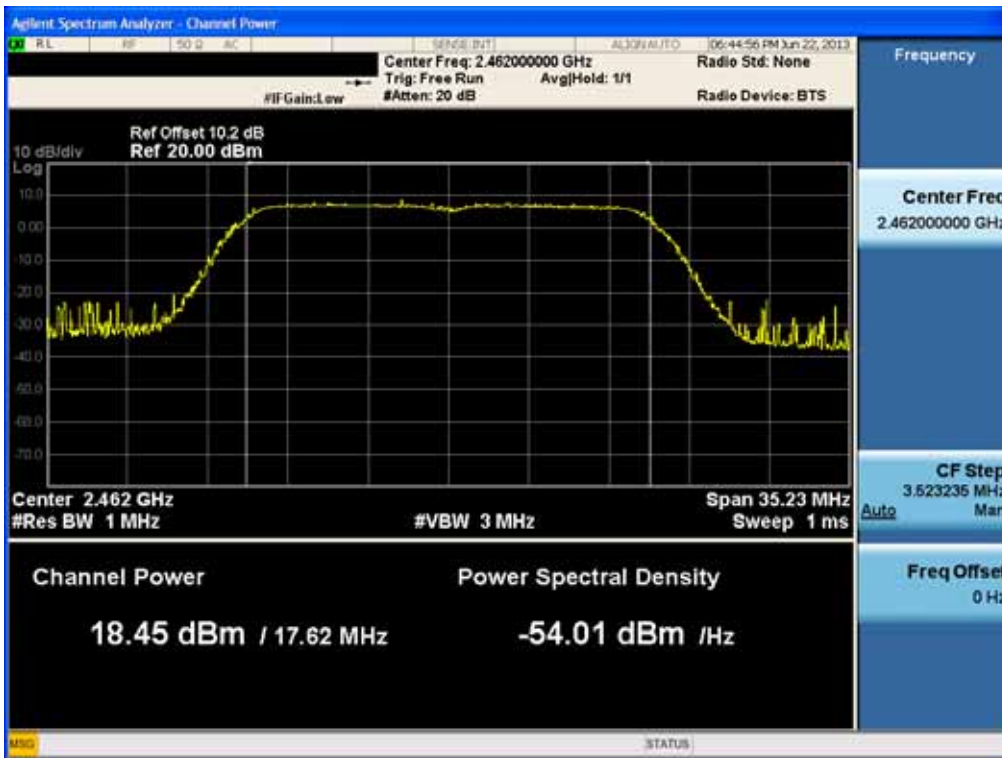

Conducted Output Power (802.11ac-CH 11) 6.5Mbps