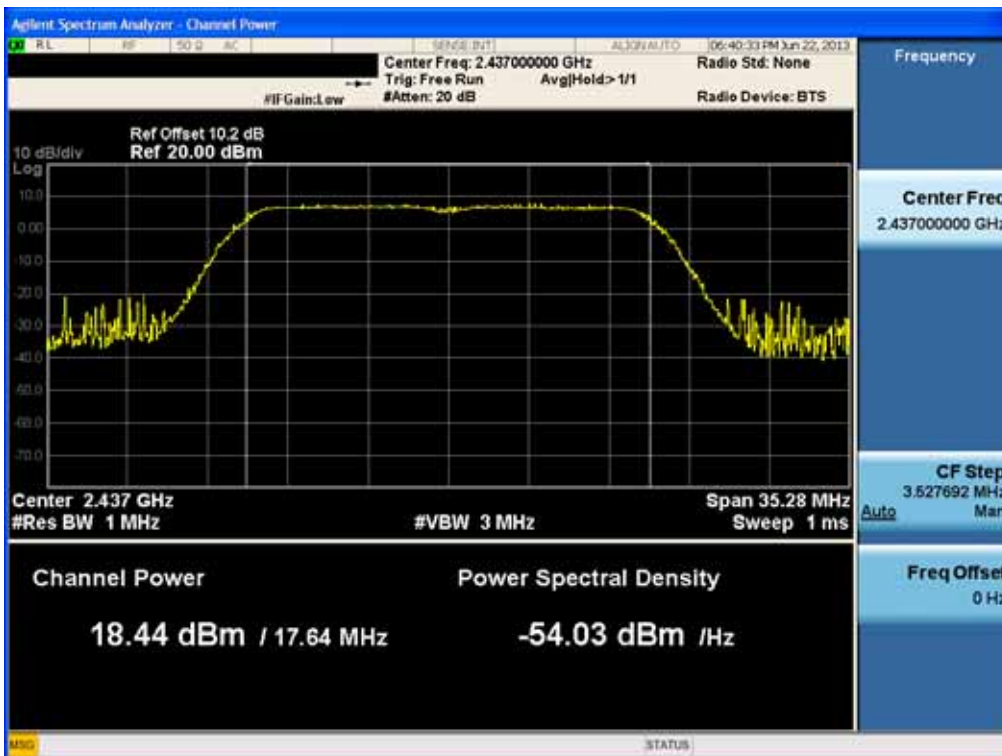

Conducted Output Power (802.11ac-CH 6) 6.5Mbps

FCC PT.15.247 TEST REPORT	FCC CERTIFICATION REPORT		www.hct.co.kr
Test Report No. HCTR1306FR24-2	Date of Issue: July 31, 2013	EUT Type: Cellular/PCS GSM/GPRS/WCDMA/HSDPA/HSUPA Phone with Bluetooth, WLAN and NFC(Felica)	FCC ID: ZNFL01F