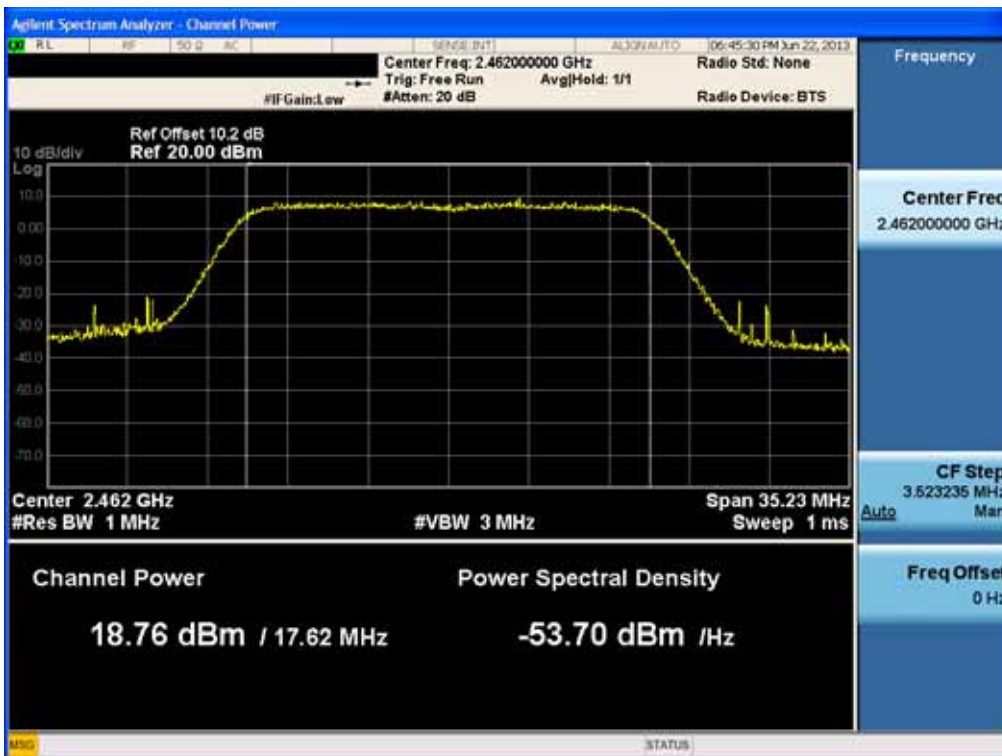

Conducted Output Power (802.11ac-CH 11) 13Mbps

FCC PT.15.247 TEST REPORT	FCC CERTIFICATION REPORT		www.hct.co.kr
Test Report No. HCTR1306FR24-2	Date of Issue: July 31, 2013	EUT Type: Cellular/PCS GSM/GPRS/WCDMA/HSDPA/HSUPA Phone with Bluetooth, WLAN and NFC(Felica)	FCC ID: ZNFL01F