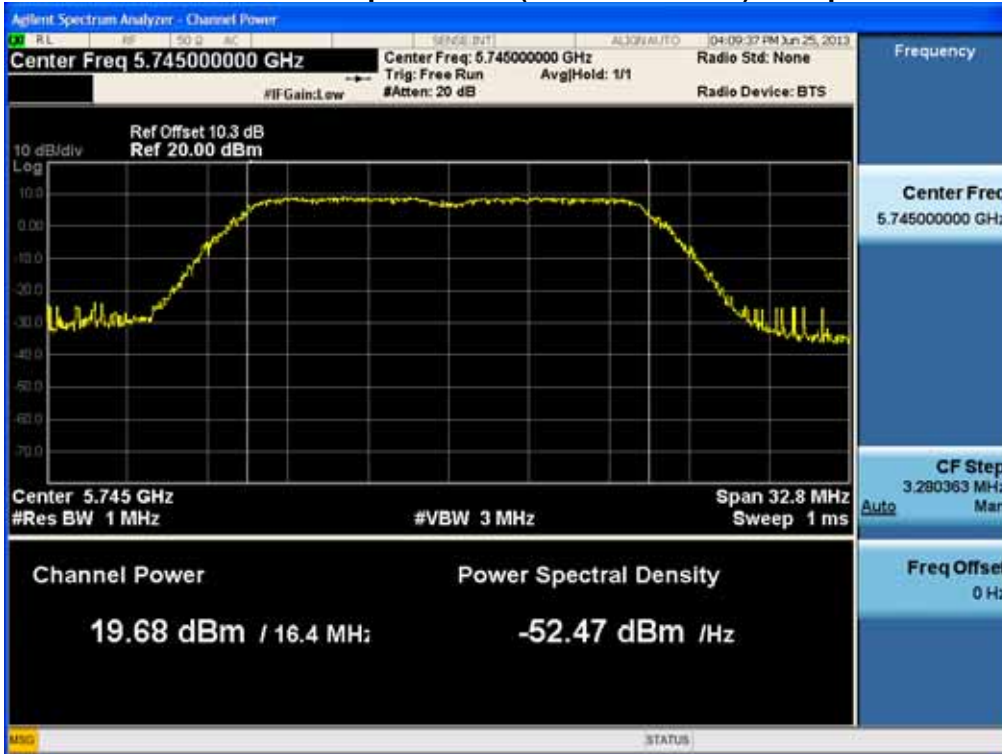

(5745 MHz ~5825 MHz)

Conducted Output Power (802.11a-CH 149) 6 Mbps