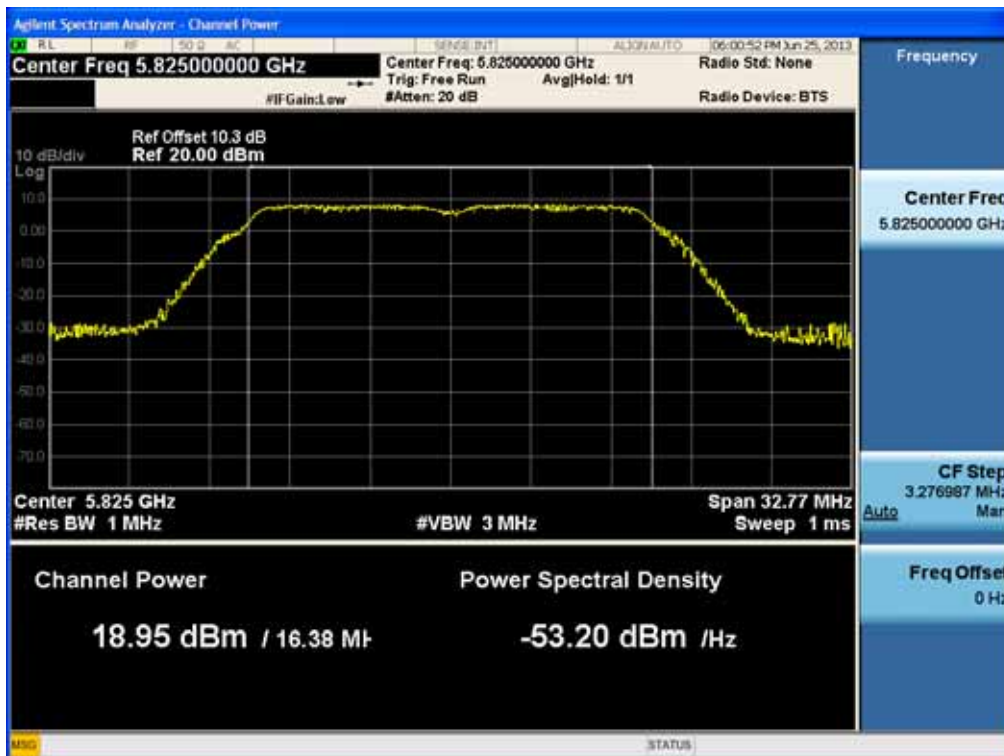

Conducted Output Power (802.11a-CH 165) 9 Mbps

FCC PT.15.247 TEST REPORT	FCC CERTIFICATION REPORT		www.hct.co.kr
Test Report No. HCTR1306FR24-2	Date of Issue: July 31, 2013	EUT Type: Cellular/PCS GSM/GPRS/WCDMA/HSDPA/HSUPA Phone with Bluetooth, WLAN and NFC(Felica)	FCC ID: ZNFL01F