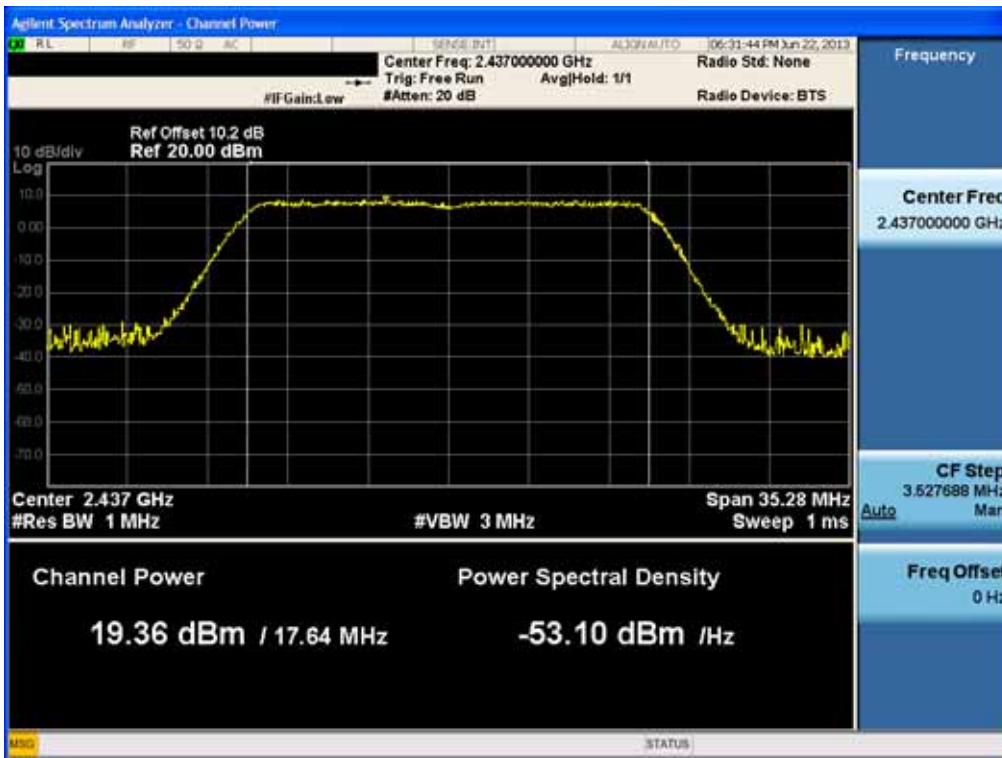

### Conducted Output Power (802.11ac-CH 6) 52Mbps

### Conducted Output Power (802.11ac-CH 6) 58.5Mbps

FCC PT.15.247 TEST REPORT	FCC CERTIFICATION REPORT		<a href="http://www.hct.co.kr">www.hct.co.kr</a>
Test Report No. HCTR1306FR24-2	Date of Issue: July 31, 2013	EUT Type: Cellular/PCS GSM/GPRS/WCDMA/HSDPA/HSUPA Phone with Bluetooth, WLAN and NFC(Felica)	FCC ID: ZNFL01F

### Conducted Output Power (802.11ac-CH 6) 65Mbps