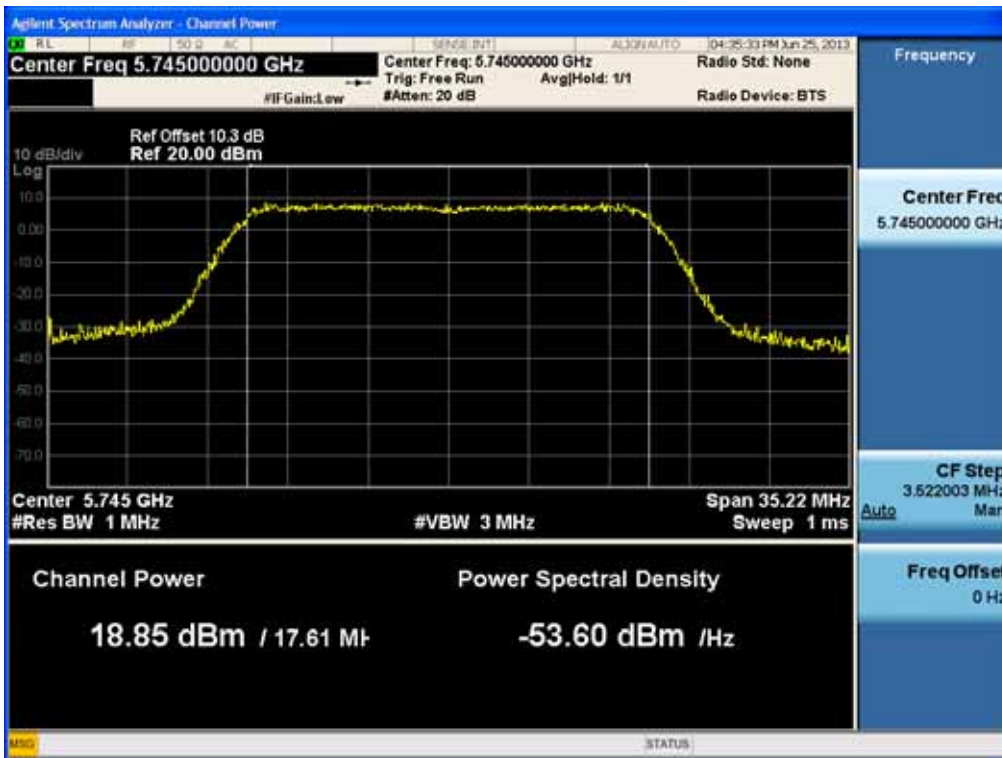

Conducted Output Power (802.11n-CH 149) 39 Mbps