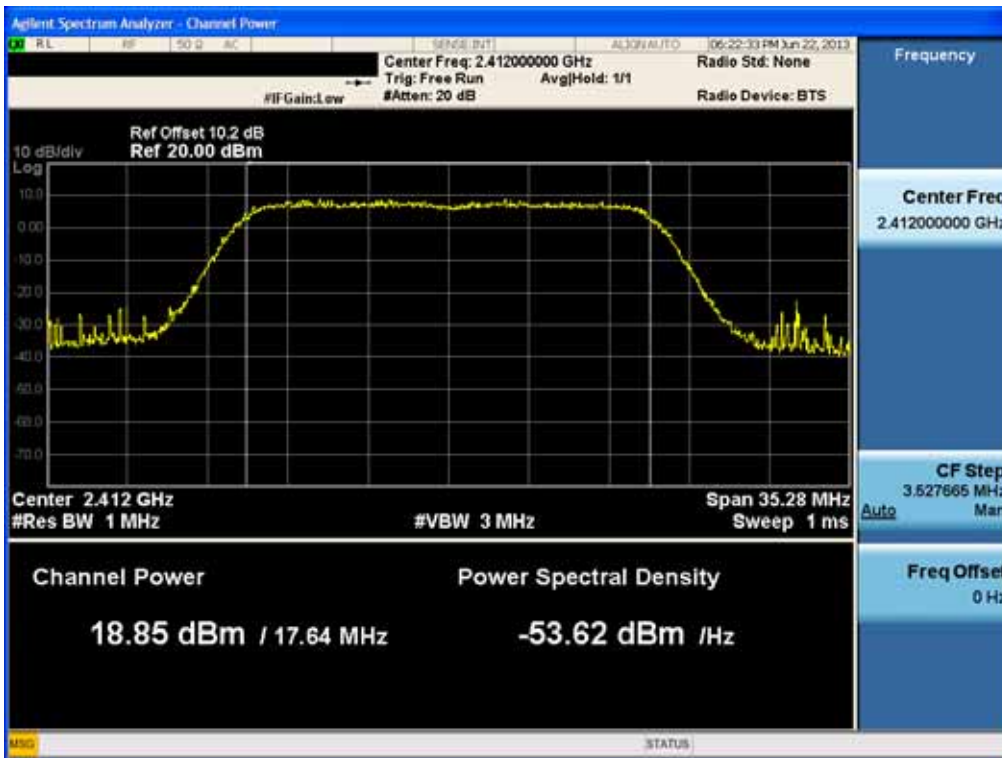

### Conducted Output Power (802.11n-CH 11) 58.5Mbps

### Conducted Output Power (802.11ac-CH 1) 6.5Mbps

### Conducted Output Power (802.11ac-CH 1) 19.5Mbps