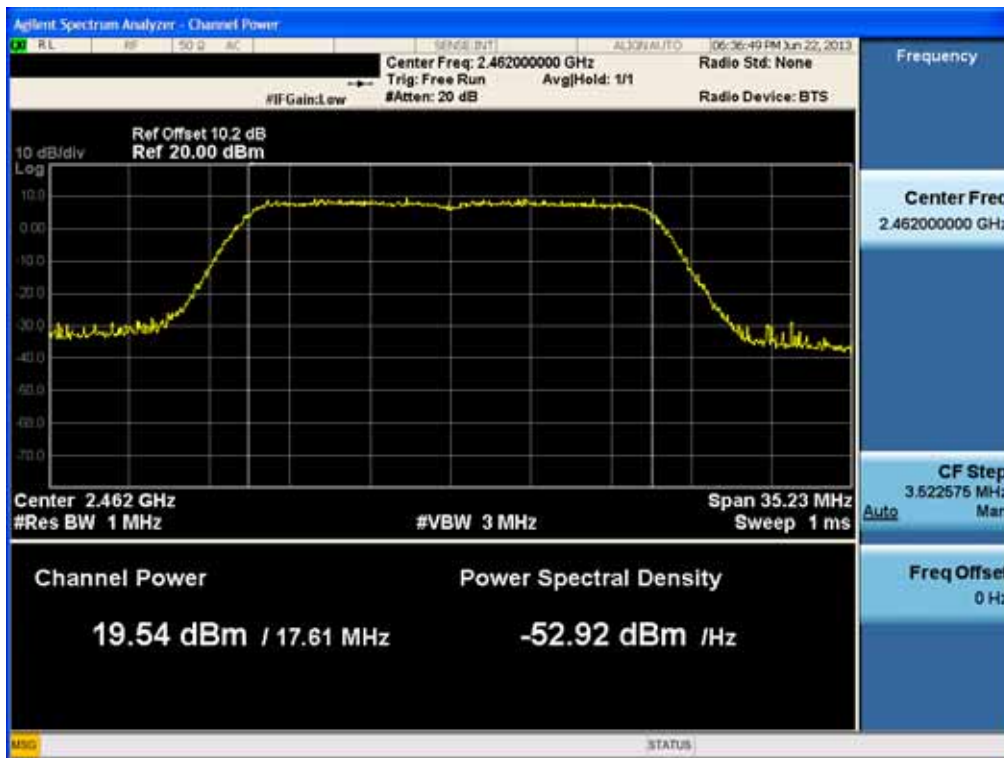

Conducted Output Power (802.11ac-CH 11) 52Mbps

FCC PT.15.247 TEST REPORT	FCC CERTIFICATION REPORT		www.hct.co.kr
Test Report No. HCTR1306FR24-2	Date of Issue: July 31, 2013	EUT Type: Cellular/PCS GSM/GPRS/WCDMA/HSDPA/HSUPA Phone with Bluetooth, WLAN and NFC(Felica)	FCC ID: ZNFL01F