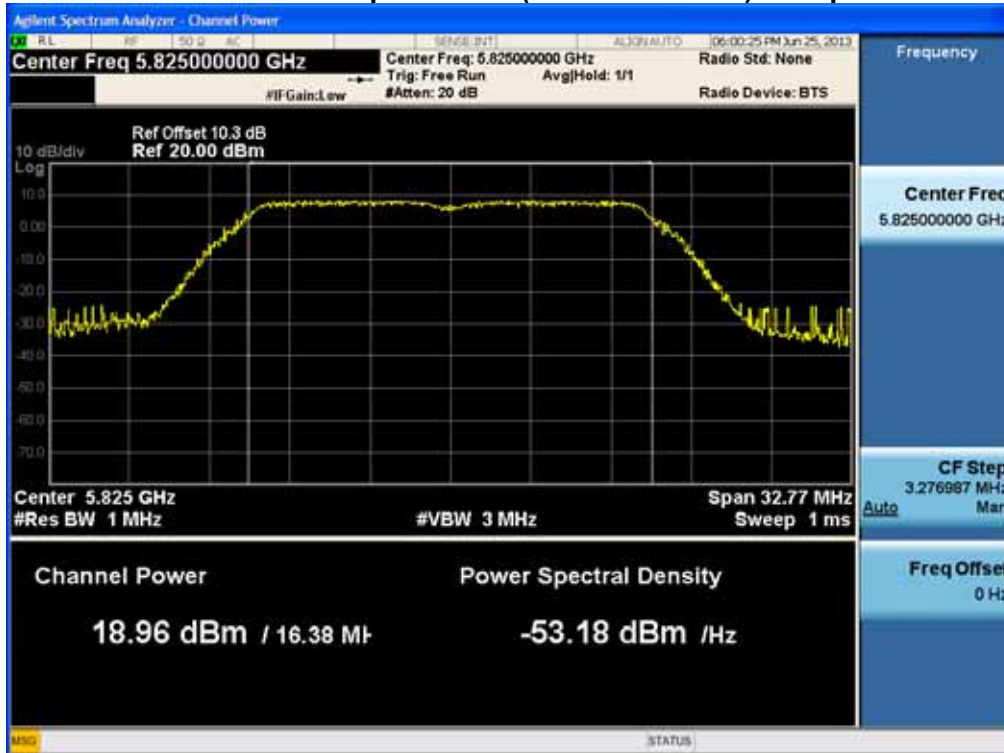

Conducted Output Power (802.11a-CH 165) 6 Mbps