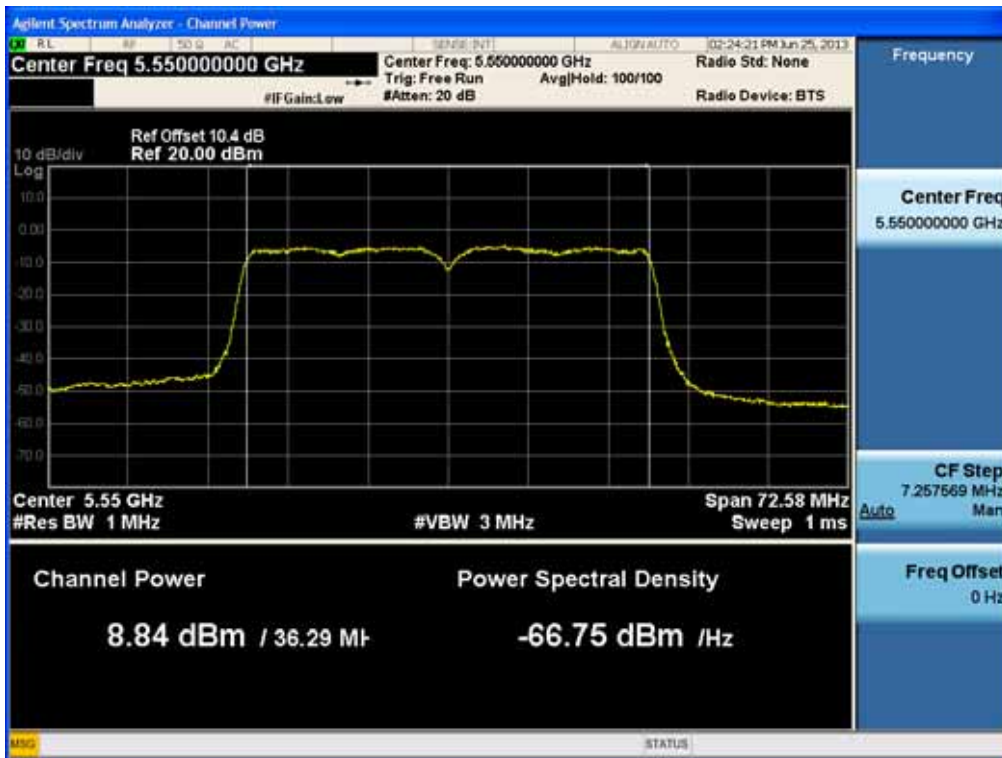

### Conducted Output Power (802.11n-CH 110) 81 Mbps

### Conducted Output Power (802.11n-CH 110) 121.5 Mbps