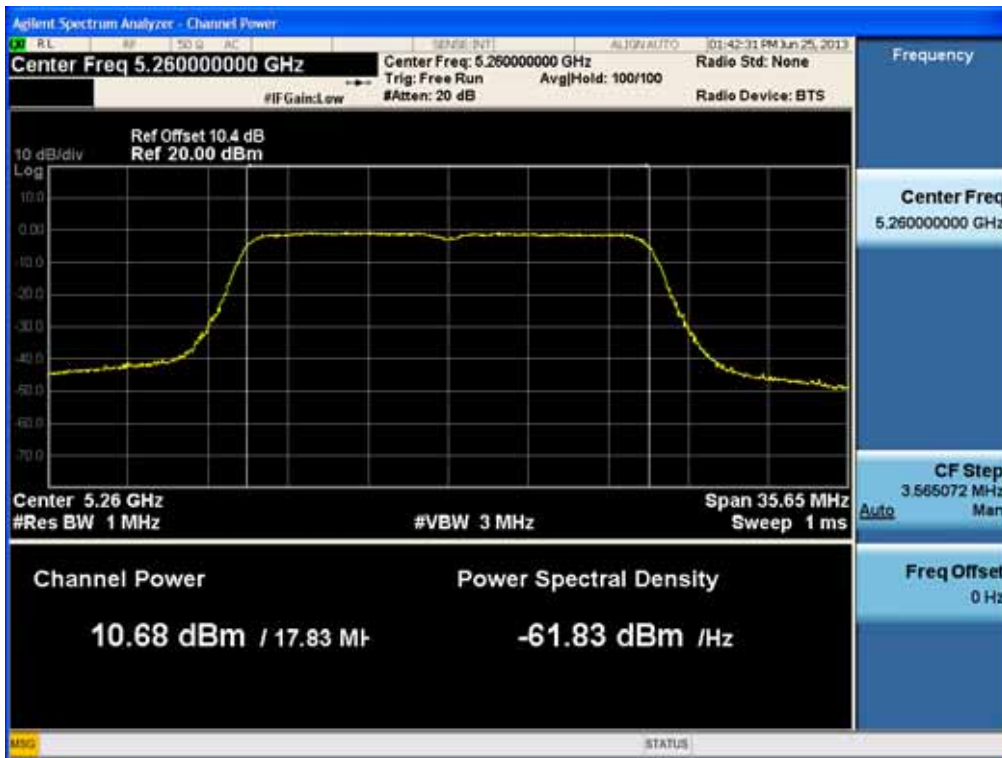

### Conducted Output Power (802.11n-CH 52) 19.5 Mbps

### Conducted Output Power (802.11n-CH 52) 26 Mbps

FCC PT.15.247 TEST REPORT		FCC CERTIFICATION REPORT		<a href="http://www.hct.co.kr">www.hct.co.kr</a>
Test Report No. HCTR1306FR25-1	Date of Issue: July 30, 2013	EUT Type: Cellular/PCS NFC(Felica)	GSM/GPRS/WCDMA/HSDPA/HSUPA Phone with Bluetooth, WLAN and	FCC ID: ZNFL01F

### Conducted Output Power (802.11n-CH 52) 39 Mbps