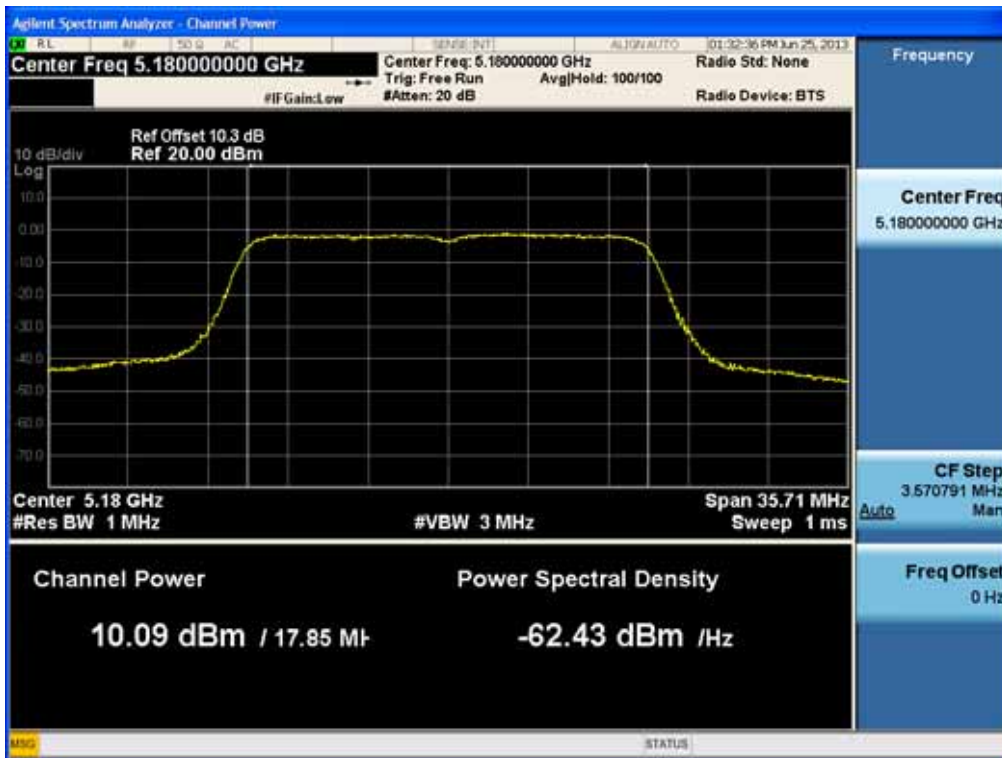

### Conducted Output Power (802.11n-CH 36) 39 Mbps

### Conducted Output Power (802.11n-CH 36) 52 Mbps

FCC PT.15.247 TEST REPORT		FCC CERTIFICATION REPORT		<a href="http://www.hct.co.kr">www.hct.co.kr</a>
Test Report No. HCTR1306FR25-1	Date of Issue: July 30, 2013	EUT Type: Cellular/PCS NFC(Felica)	GSM/GPRS/WCDMA/HSDPA/HSUPA Phone with Bluetooth, WLAN and	FCC ID: ZNFL01F

### Conducted Output Power (802.11n-CH 36) 58.5 Mbps