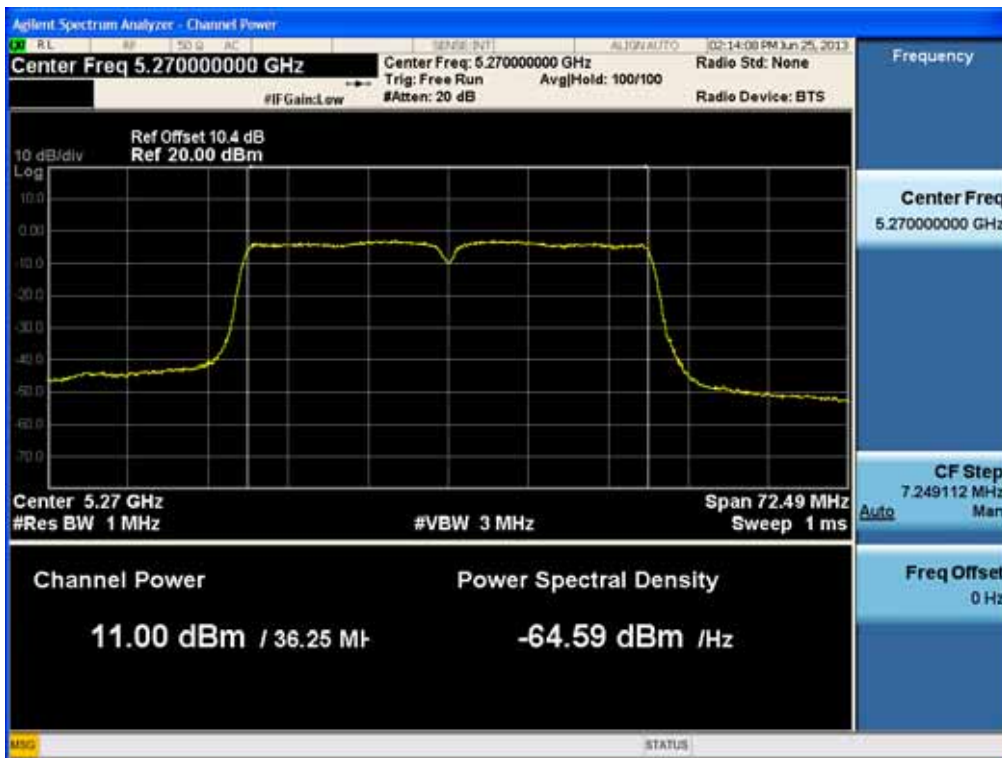

Conducted Output Power (802.11n-CH 54) 54 Mbps

FCC PT.15.247 TEST REPORT		FCC CERTIFICATION REPORT		www.hct.co.kr
Test Report No. HCTR1306FR25-1	Date of Issue: July 30, 2013	EUT Type: Cellular/PCS NFC(Felica)	GSM/GPRS/WCDMA/HSDPA/HSUPA Phone with Bluetooth, WLAN and	FCC ID: ZNFL01F