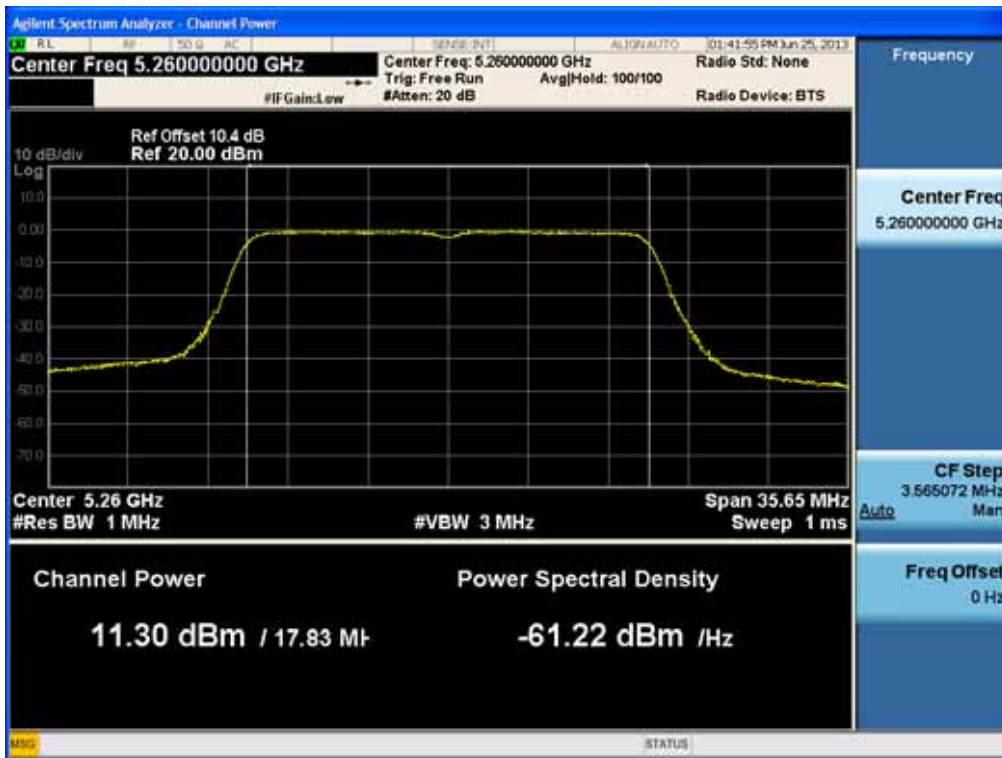

**RESULT PLOTS (5260 MHz ~5320 MHz)**

**Conducted Output Power (802.11n-CH 52) 6.5 Mbps**

**Conducted Output Power (802.11n-CH 52) 13 Mbps**

FCC PT.15.247 TEST REPORT	FCC CERTIFICATION REPORT			<a href="http://www.hct.co.kr">www.hct.co.kr</a>
Test Report No. HCTR1306FR25-1	Date of Issue: July 30, 2013	EUT Type: Cellular/PCS NFC(Felica)	GSM/GPRS/WCDMA/HSDPA/HSUPA Phone with Bluetooth, WLAN and	FCC ID: ZNFL01F

### Conducted Output Power (802.11n-CH 52) 19.5 Mbps