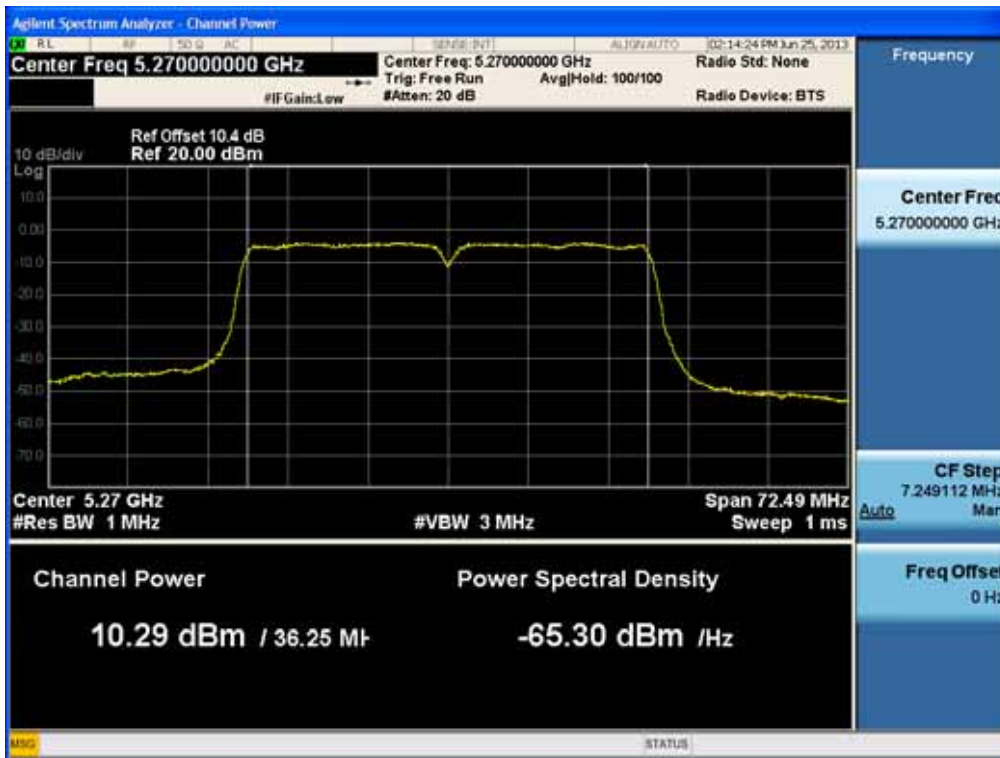

### Conducted Output Power (802.11n-CH 54) 40.5 Mbps

### Conducted Output Power (802.11n-CH 54) 81 Mbps