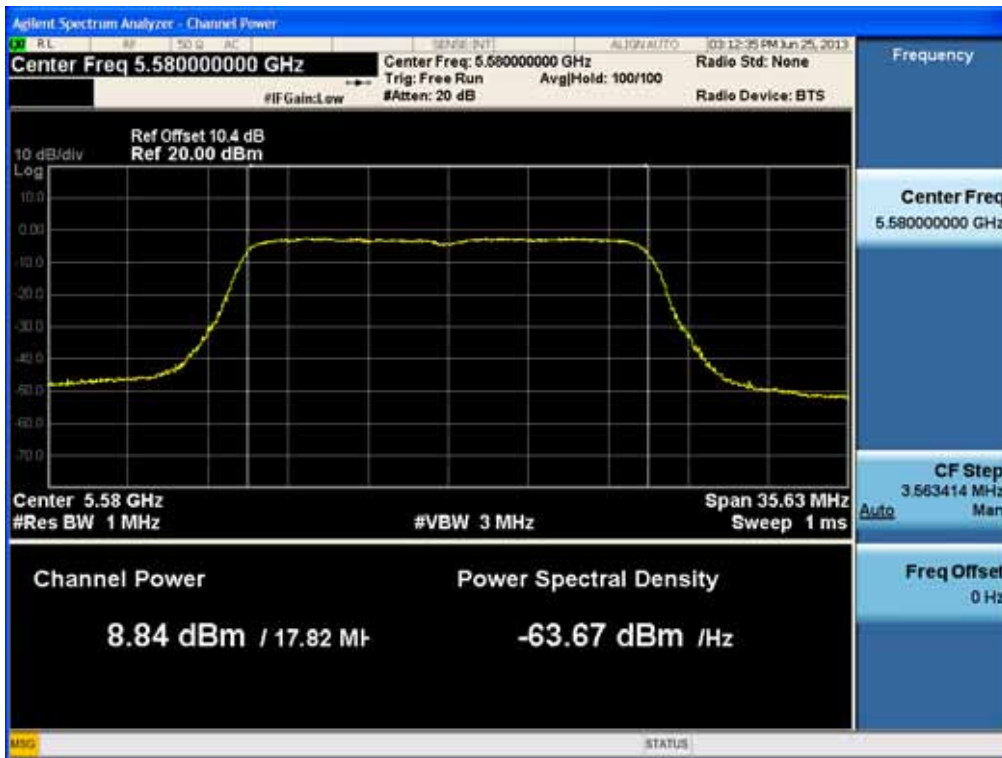

Conducted Output Power (802.11ac-CH 116) 65 Mbps