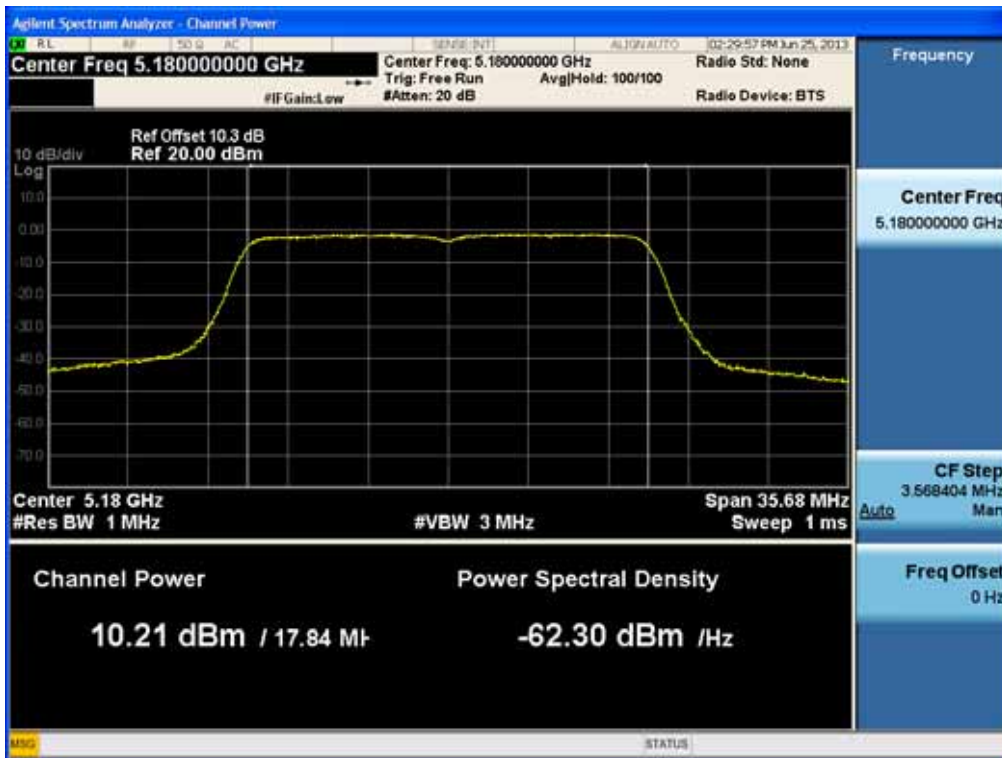

### Conducted Output Power (802.11n-CH 110) 121.5 Mbps

20 MHz BW

RESULT PLOTS (5180 MHz ~5240 MHz)

Conducted Output Power (802.11ac-CH 36) 6.5 Mbps

Conducted Output Power (802.11ac-CH 36) 13 Mbps

FCC PT.15.247 TEST REPORT	FCC CERTIFICATION REPORT			<a href="http://www.hct.co.kr">www.hct.co.kr</a>
Test Report No. HCTR1306FR25-1	Date of Issue: July 30, 2013	EUT Type: Cellular/PCS NFC(Felica)	GSM/GPRS/WCDMA/HSDPA/HSUPA Phone with Bluetooth, WLAN and	FCC ID: ZNFL01F

### Conducted Output Power (802.11ac-CH 36) 19.5 Mbps