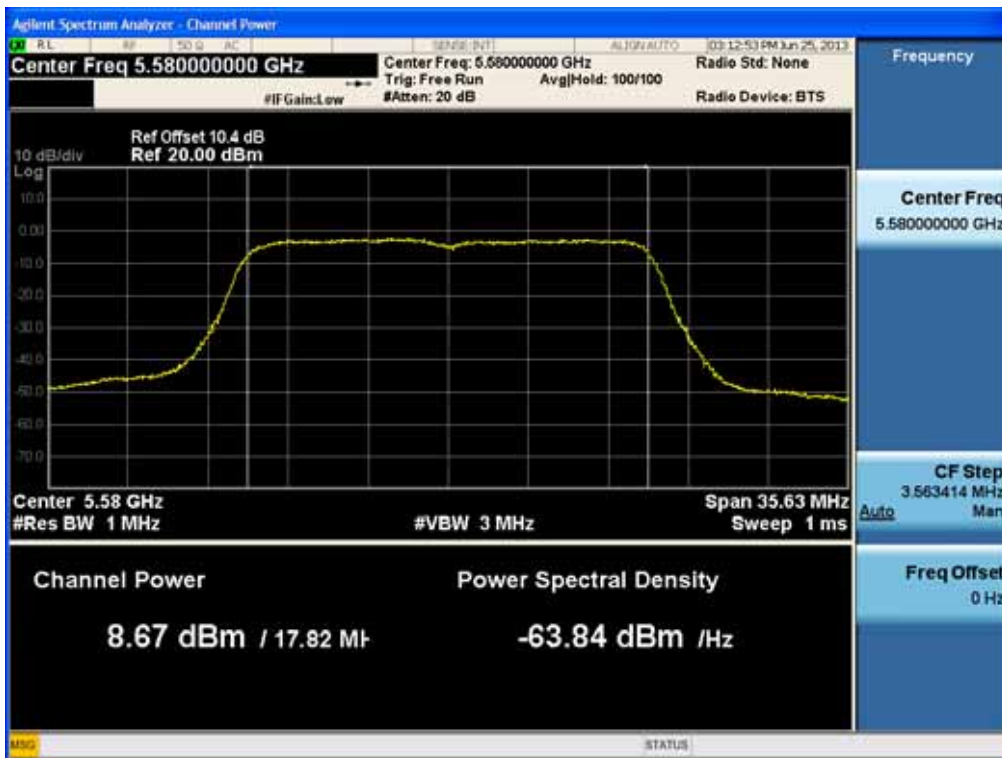

Conducted Output Power (802.11ac-CH 116) 78 Mbps

FCC PT.15.247 TEST REPORT		FCC CERTIFICATION REPORT		www.hct.co.kr
Test Report No. HCTR1306FR25-1	Date of Issue: July 30, 2013	EUT Type: Cellular/PCS NFC(Felica)	GSM/GPRS/WCDMA/HSDPA/HSUPA Phone with Bluetooth, WLAN and	FCC ID: ZNFL01F