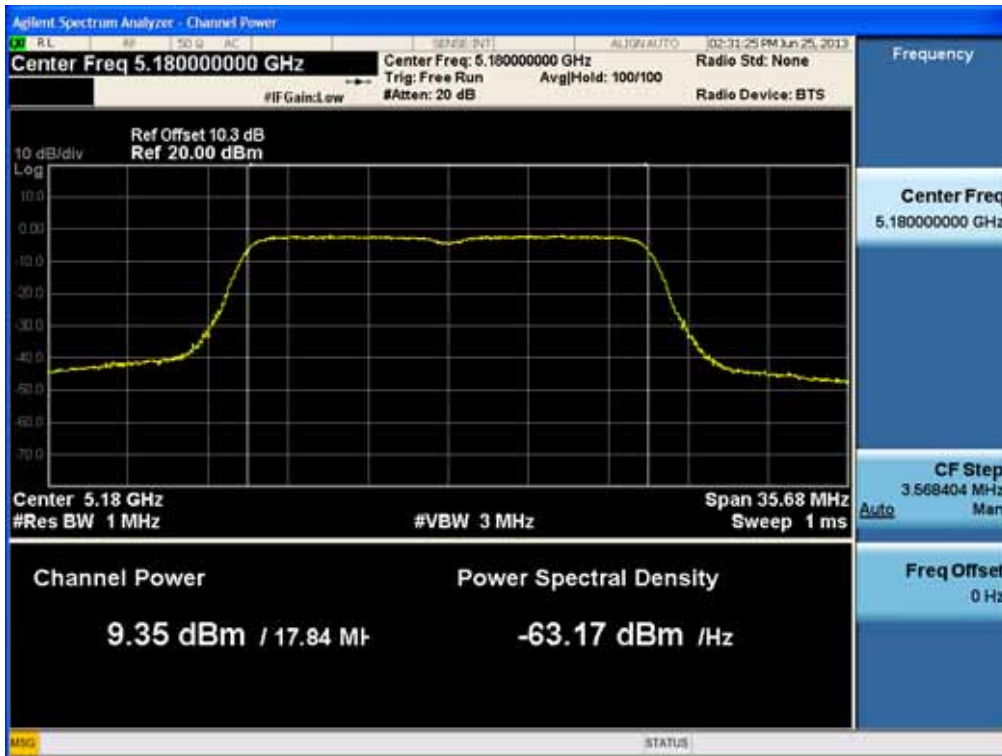

Conducted Output Power (802.11ac-CH 36) 65 Mbps

FCC PT.15.247 TEST REPORT		FCC CERTIFICATION REPORT		www.hct.co.kr
Test Report No. HCTR1306FR25-1	Date of Issue: July 30, 2013	EUT Type: Cellular/PCS NFC(Felica)	GSM/GPRS/WCDMA/HSDPA/HSUPA Phone with Bluetooth, WLAN and	FCC ID: ZNFL01F