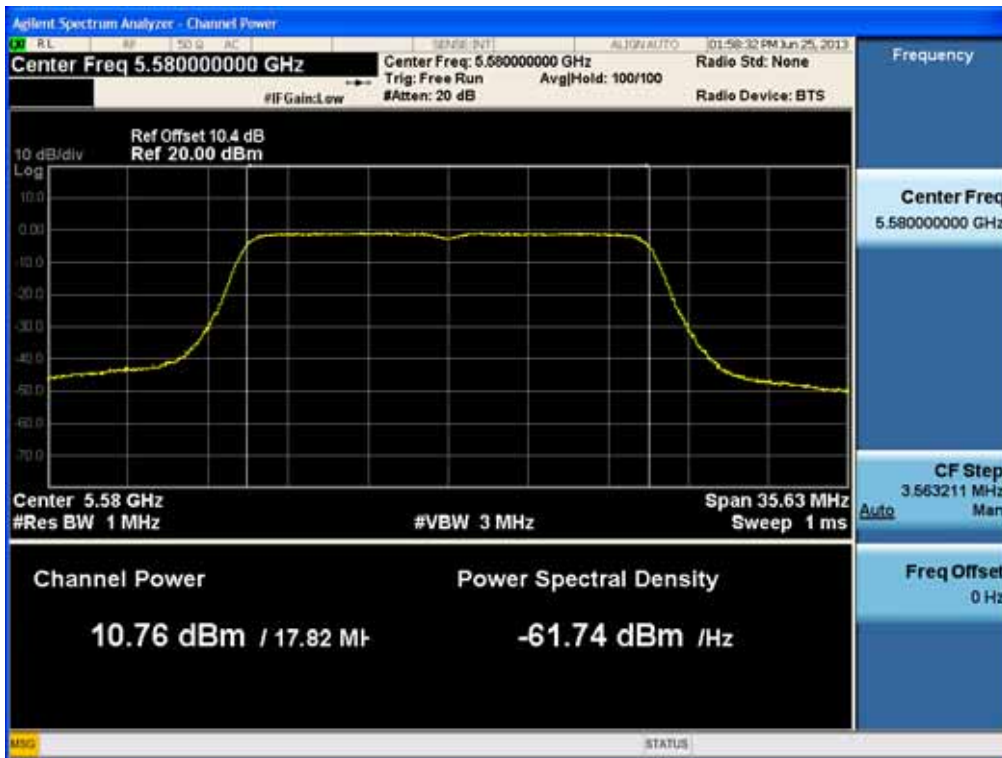

RESULT PLOTS (5500 MHz ~5700 MHz)

Conducted Output Power (802.11n-CH 116) 6.5 Mbps

Conducted Output Power (802.11n-CH 116) 13 Mbps

FCC PT.15.247 TEST REPORT	FCC CERTIFICATION REPORT		<a href="http://www.hct.co.kr">www.hct.co.kr</a>
Test Report No. HCTR1306FR25-1	Date of Issue: July 30, 2013	EUT Type: Cellular/PCS NFC(Felica)	GSM/GPRS/WCDMA/HSDPA/HSUPA Phone with Bluetooth, WLAN and FCC ID: ZNFL01F

### Conducted Output Power (802.11n-CH 116) 19.5 Mbps