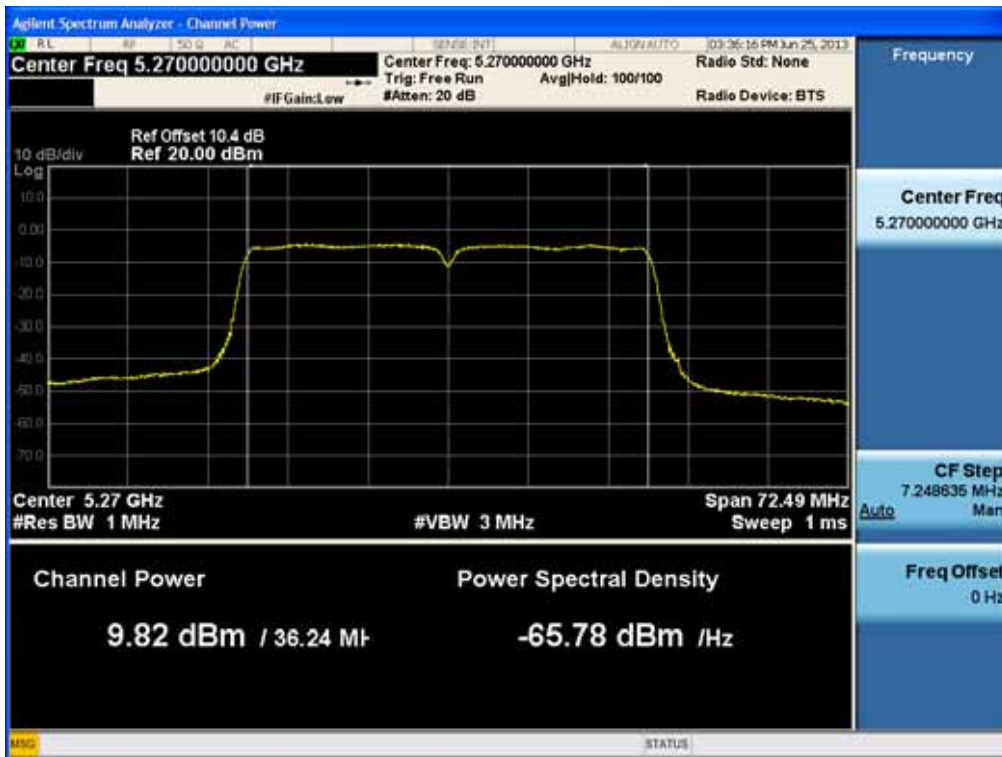

FCC PT.15.247 TEST REPORT	FCC CERTIFICATION REPORT		www.hct.co.kr
Test Report No. HCTR1306FR25-1	Date of Issue: July 30, 2013	EUT Type: Cellular/PCS NFC(Felica)	GSM/GPRS/WCDMA/HSDPA/HSUPA Phone with Bluetooth, WLAN and FCC ID: ZNFL01F