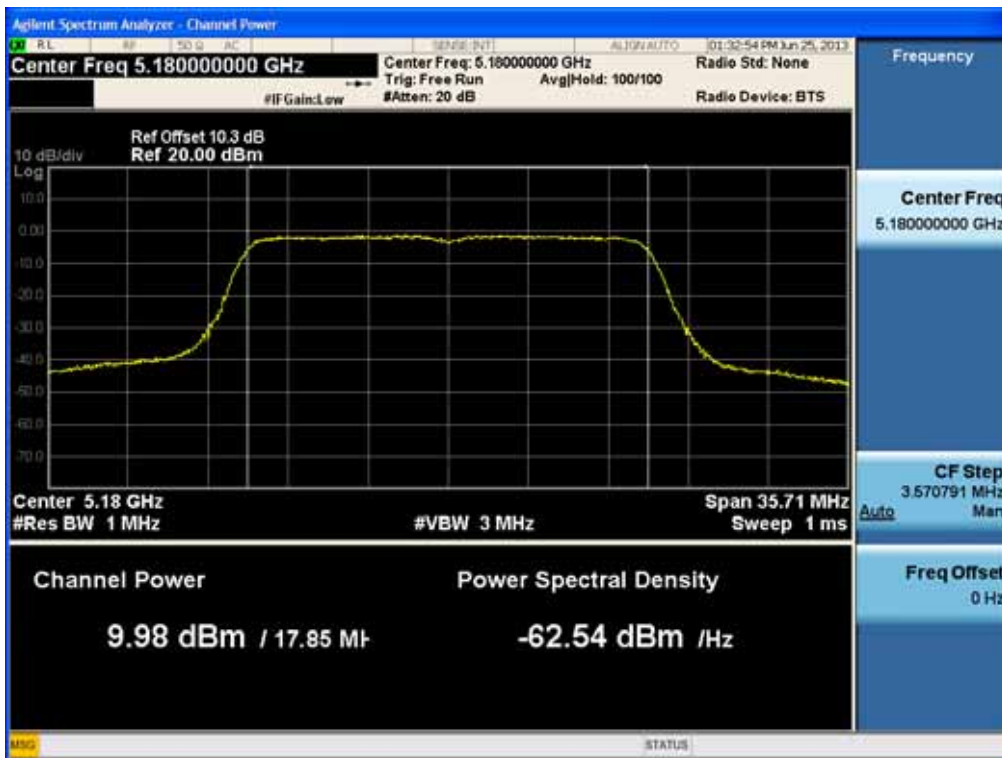

Conducted Output Power (802.11n-CH 36) 65 Mbps

FCC PT.15.247 TEST REPORT		FCC CERTIFICATION REPORT		www.hct.co.kr
Test Report No. HCTR1306FR25-1	Date of Issue: July 30, 2013	EUT Type: Cellular/PCS NFC(Felica)	GSM/GPRS/WCDMA/HSDPA/HSUPA Phone with Bluetooth, WLAN and	FCC ID: ZNFL01F