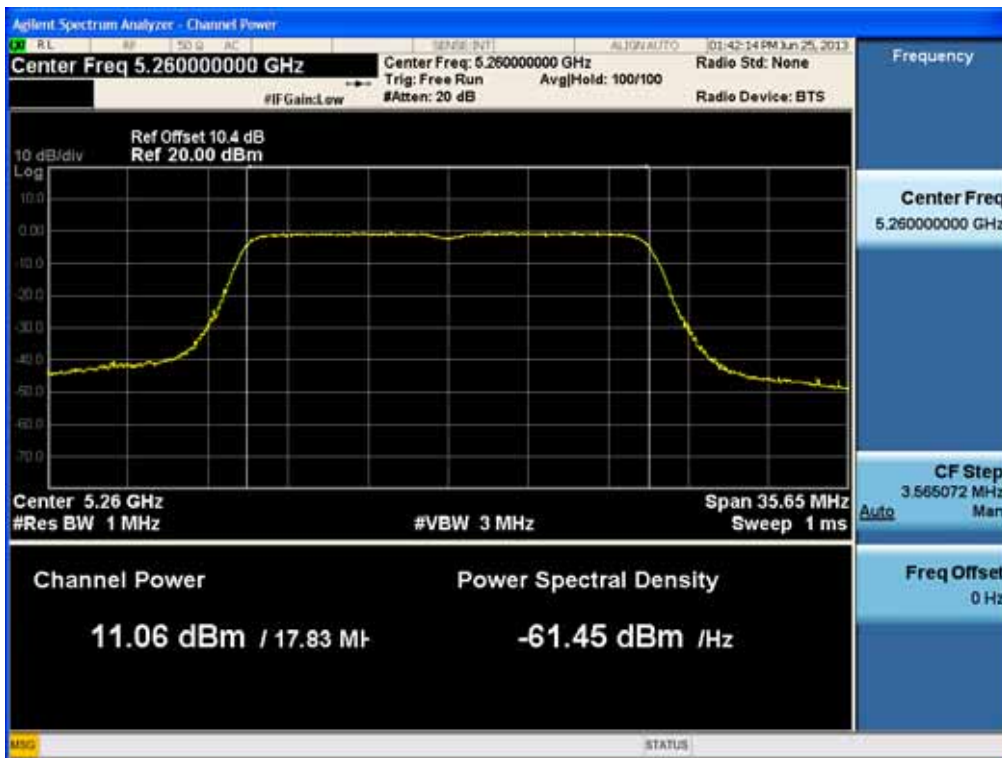

Conducted Output Power (802.11n-CH 52) 26 Mbps

FCC PT.15.247 TEST REPORT		FCC CERTIFICATION REPORT		www.hct.co.kr
Test Report No. HCTR1306FR25-1	Date of Issue: July 30, 2013	EUT Type: Cellular/PCS NFC(Felica)	GSM/GPRS/WCDMA/HSDPA/HSUPA Phone with Bluetooth, WLAN and	FCC ID: ZNFL01F