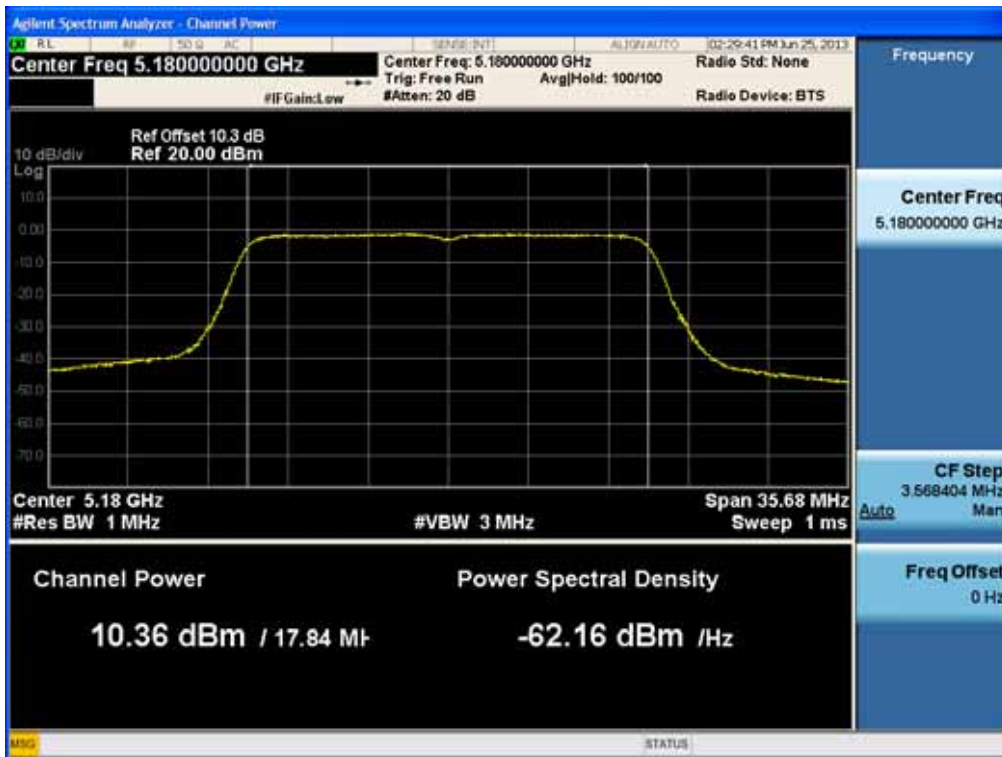

FCC PT.15.247 TEST REPORT	FCC CERTIFICATION REPORT			www.hct.co.kr
Test Report No. HCTR1306FR25-1	Date of Issue: July 30, 2013	EUT Type: Cellular/PCS NFC(Felica)	GSM/GPRS/WCDMA/HSDPA/HSUPA Phone with Bluetooth, WLAN and	FCC ID: ZNFL01F