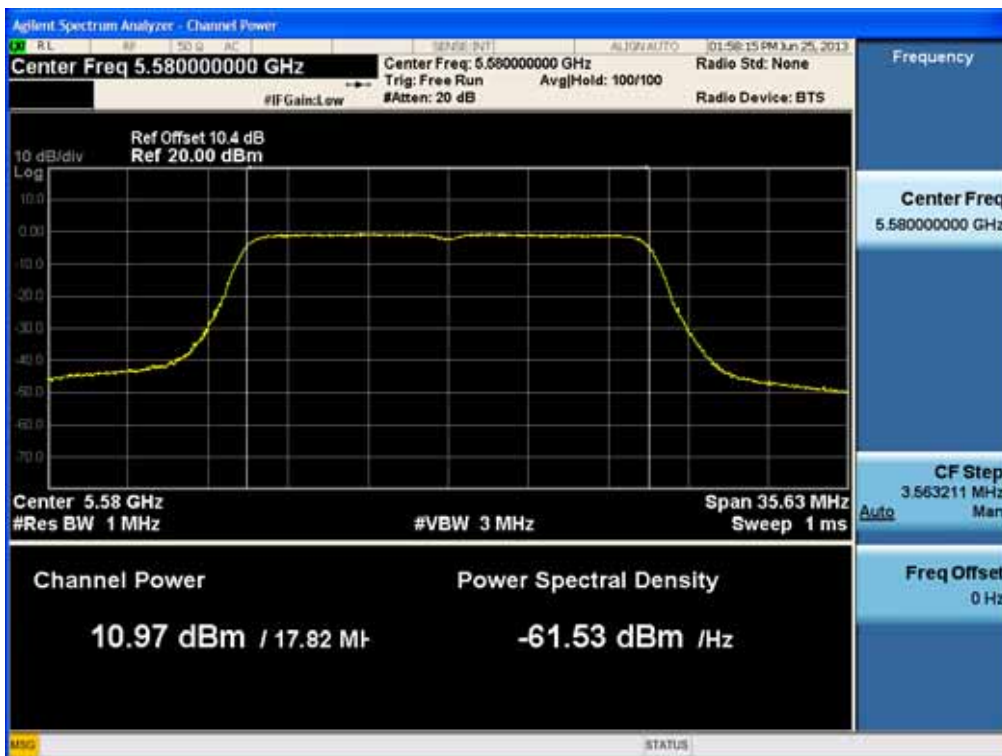

### Conducted Output Power (802.11n-CH 52) 58.5 Mbps

### Conducted Output Power (802.11n-CH 52) 65 Mbps

FCC PT.15.247 TEST REPORT		FCC CERTIFICATION REPORT		<a href="http://www.hct.co.kr">www.hct.co.kr</a>
Test Report No. HCTR1306FR25-1	Date of Issue: July 30, 2013	EUT Type: Cellular/PCS NFC(Felica)	GSM/GPRS/WCDMA/HSDPA/HSUPA Phone with Bluetooth, WLAN and	FCC ID: ZNFL01F

RESULT PLOTS (5500 MHz ~5700 MHz)

Conducted Output Power (802.11n-CH 116) 6.5 Mbps

Conducted Output Power (802.11n-CH 116) 13 Mbps

FCC PT.15.247 TEST REPORT	FCC CERTIFICATION REPORT		<a href="http://www.hct.co.kr">www.hct.co.kr</a>
Test Report No. HCTR1306FR25-1	Date of Issue: July 30, 2013	EUT Type: Cellular/PCS NFC(Felica)	GSM/GPRS/WCDMA/HSDPA/HSUPA Phone with Bluetooth, WLAN and FCC ID: ZNFL01F

### Conducted Output Power (802.11n-CH 116) 19.5 Mbps