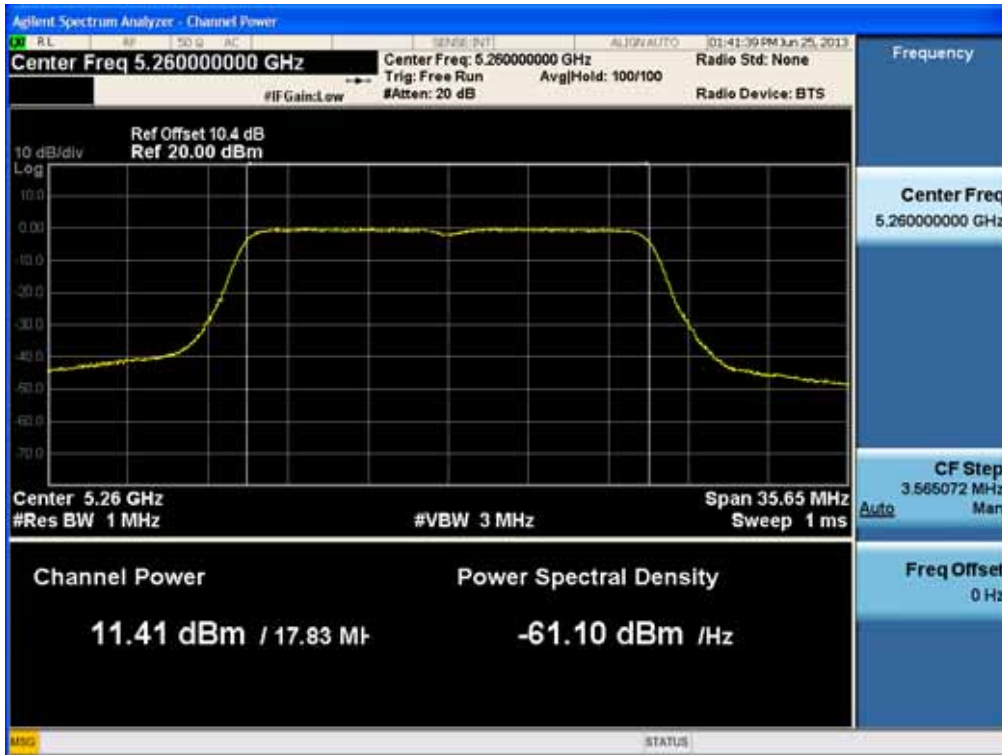

FCC PT.15.247 TEST REPORT	FCC CERTIFICATION REPORT			www.hct.co.kr
Test Report No. HCTR1306FR25-1	Date of Issue: July 30, 2013	EUT Type: Cellular/PCS NFC(Felica)	GSM/GPRS/WCDMA/HSDPA/HSUPA Phone with Bluetooth, WLAN and	FCC ID: ZNFL01F