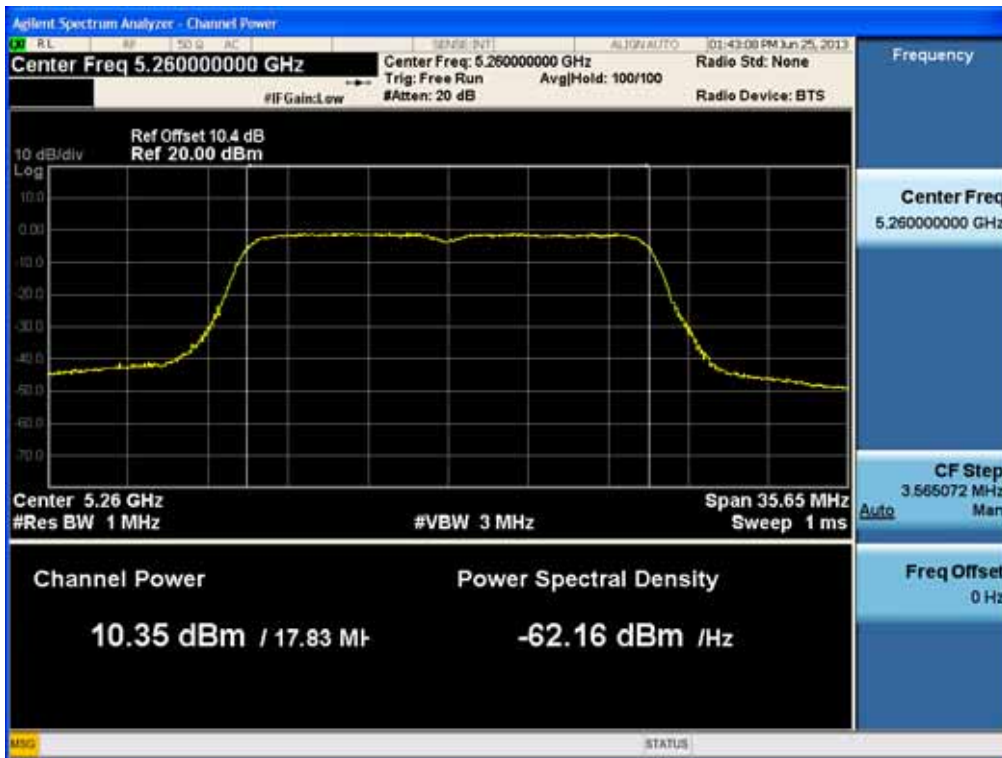

### Conducted Output Power (802.11n-CH 52) 39 Mbps

### Conducted Output Power (802.11n-CH 52) 52 Mbps

FCC PT.15.247 TEST REPORT		FCC CERTIFICATION REPORT		<a href="http://www.hct.co.kr">www.hct.co.kr</a>
Test Report No. HCTR1306FR25-1	Date of Issue: July 30, 2013	EUT Type: Cellular/PCS NFC(Felica)	GSM/GPRS/WCDMA/HSDPA/HSUPA Phone with Bluetooth, WLAN and	FCC ID: ZNFL01F

### Conducted Output Power (802.11n-CH 52) 58.5 Mbps