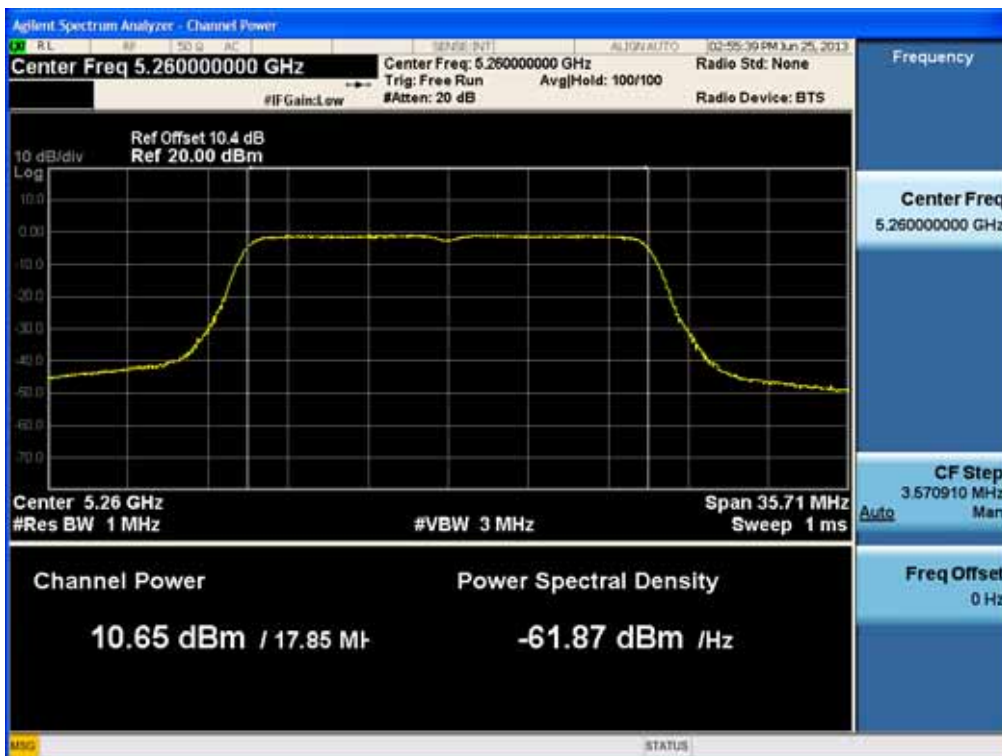

Conducted Output Power (802.11ac-CH 52) 13 Mbps

FCC PT.15.247 TEST REPORT	FCC CERTIFICATION REPORT		www.hct.co.kr
Test Report No. HCTR1306FR25-1	Date of Issue: July 30, 2013	EUT Type: Cellular/PCS NFC(Felica)	GSM/GPRS/WCDMA/HSDPA/HSUPA Phone with Bluetooth, WLAN and FCC ID: ZNFL01F