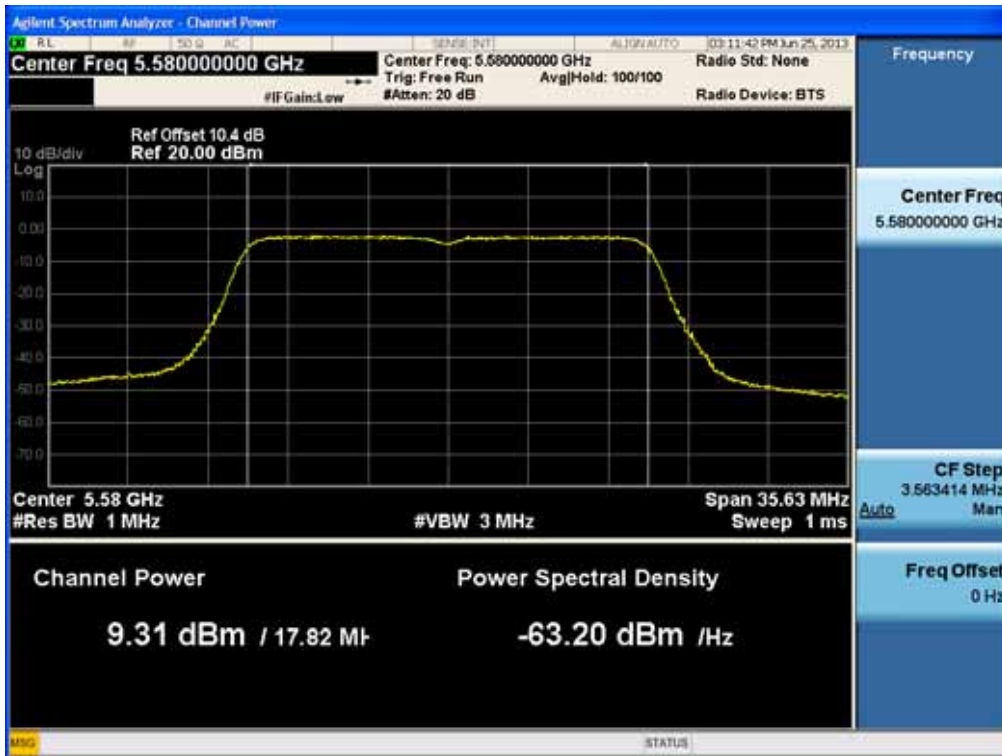

Conducted Output Power (802.11ac-CH 116) 39 Mbps

FCC PT.15.247 TEST REPORT	FCC CERTIFICATION REPORT		www.hct.co.kr
Test Report No. HCTR1306FR25-1	Date of Issue: July 30, 2013	EUT Type: Cellular/PCS NFC(Felica)	GSM/GPRS/WCDMA/HSDPA/HSUPA Phone with Bluetooth, WLAN and FCC ID: ZNFL01F