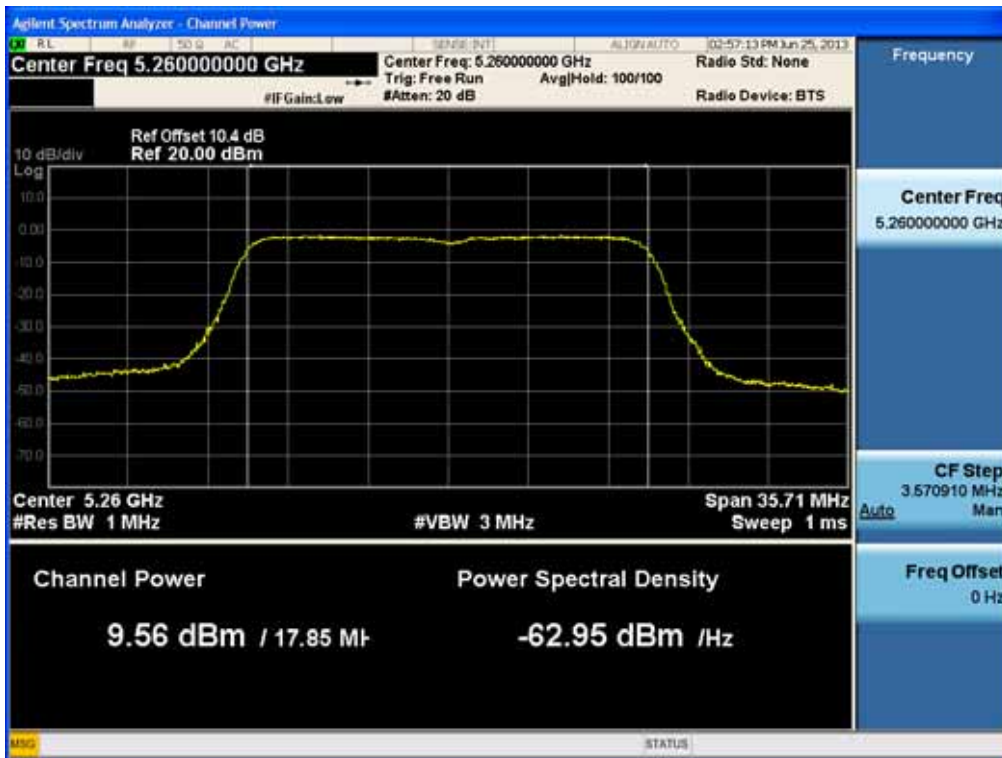

### Conducted Output Power (802.11ac-CH 52) 39 Mbps

### Conducted Output Power (802.11ac-CH 52) 52 Mbps

FCC PT.15.247 TEST REPORT		FCC CERTIFICATION REPORT		<a href="http://www.hct.co.kr">www.hct.co.kr</a>
Test Report No. HCTR1306FR25-1	Date of Issue: July 30, 2013	EUT Type: Cellular/PCS NFC(Felica)	GSM/GPRS/WCDMA/HSDPA/HSUPA Phone with Bluetooth, WLAN and	FCC ID: ZNFL01F

### Conducted Output Power (802.11ac-CH 52) 58.5 Mbps