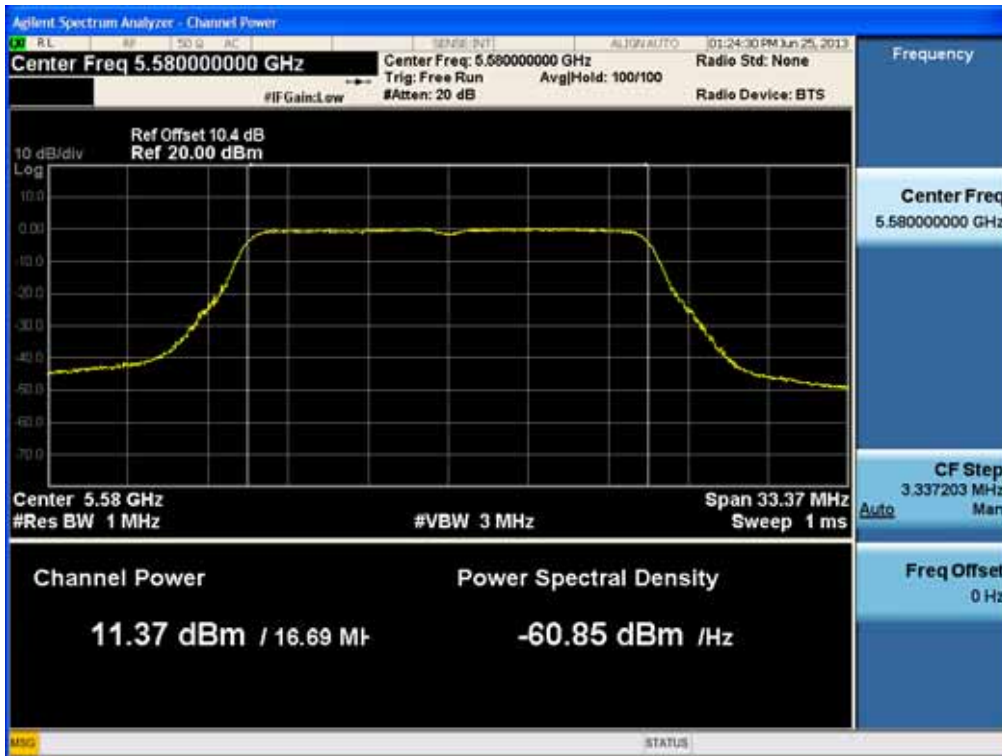

### Conducted Output Power (802.11a-CH 116) 12 Mbps

### Conducted Output Power (802.11a-CH 116) 18 Mbps

FCC PT.15.247 TEST REPORT		FCC CERTIFICATION REPORT		<a href="http://www.hct.co.kr">www.hct.co.kr</a>
Test Report No. HCTR1306FR25-1	Date of Issue: July 30, 2013	EUT Type: Cellular/PCS NFC(Felica)	GSM/GPRS/WCDMA/HSDPA/HSUPA Phone with Bluetooth, WLAN and	FCC ID: ZNFL01F

### Conducted Output Power (802.11a-CH 116) 24 Mbps