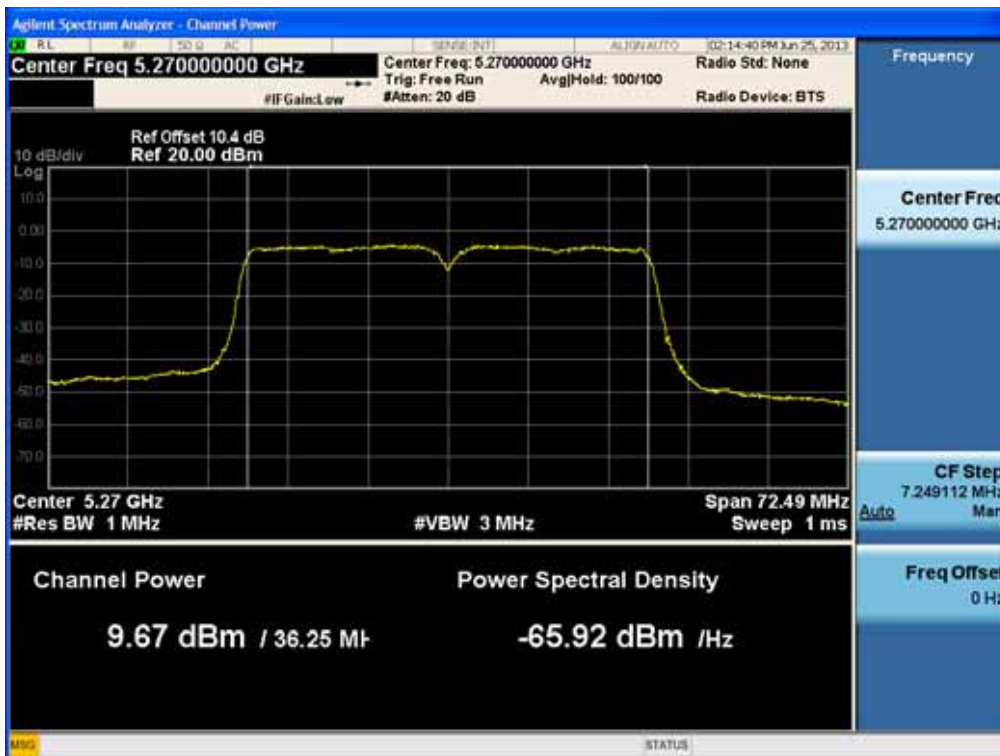

Conducted Output Power (802.11n-CH 54) 108 Mbps

FCC PT.15.247 TEST REPORT		FCC CERTIFICATION REPORT		www.hct.co.kr
Test Report No. HCTR1306FR25-1	Date of Issue: July 30, 2013	EUT Type: Cellular/PCS NFC(Felica)	GSM/GPRS/WCDMA/HSDPA/HSUPA Phone with Bluetooth, WLAN and	FCC ID: ZNFL01F