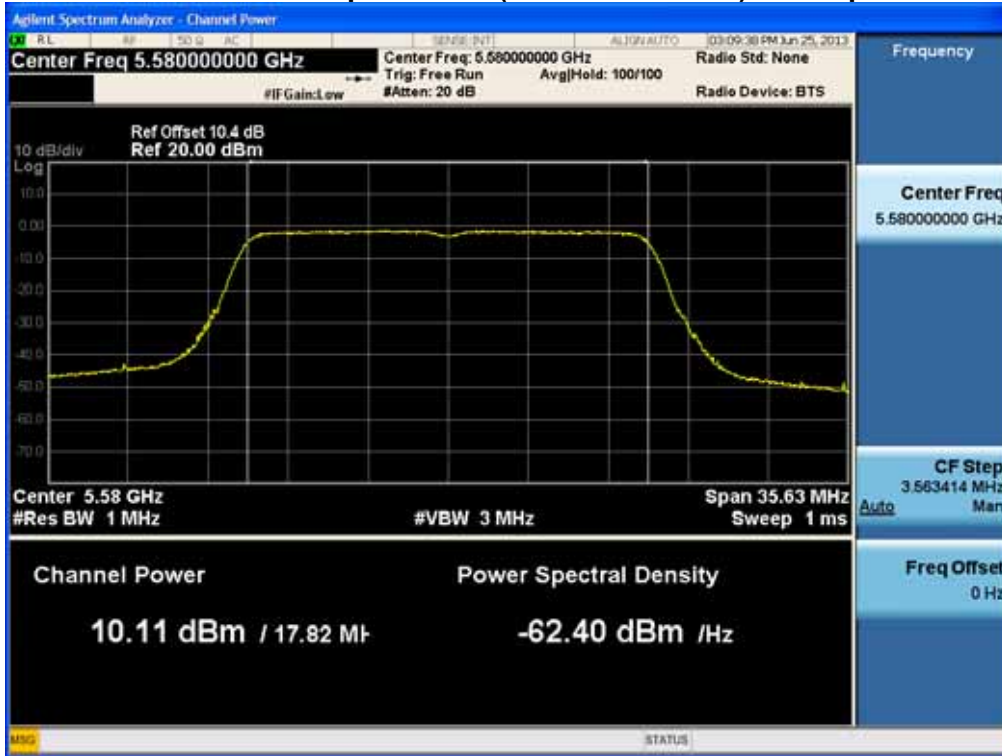

RESULT PLOTS (5500 ~ 5720 MHz)

Conducted Output Power (802.11ac-CH 116) 6.5 Mbps

FCC PT.15.247 TEST REPORT	FCC CERTIFICATION REPORT		www.hct.co.kr
Test Report No. HCTR1306FR25-1	Date of Issue: July 30, 2013	EUT Type: Cellular/PCS GSM/GPRS/WCDMA/HSDPA/HSUPA Phone with Bluetooth, WLAN and NFC(Felica)	FCC ID: ZNFL01F