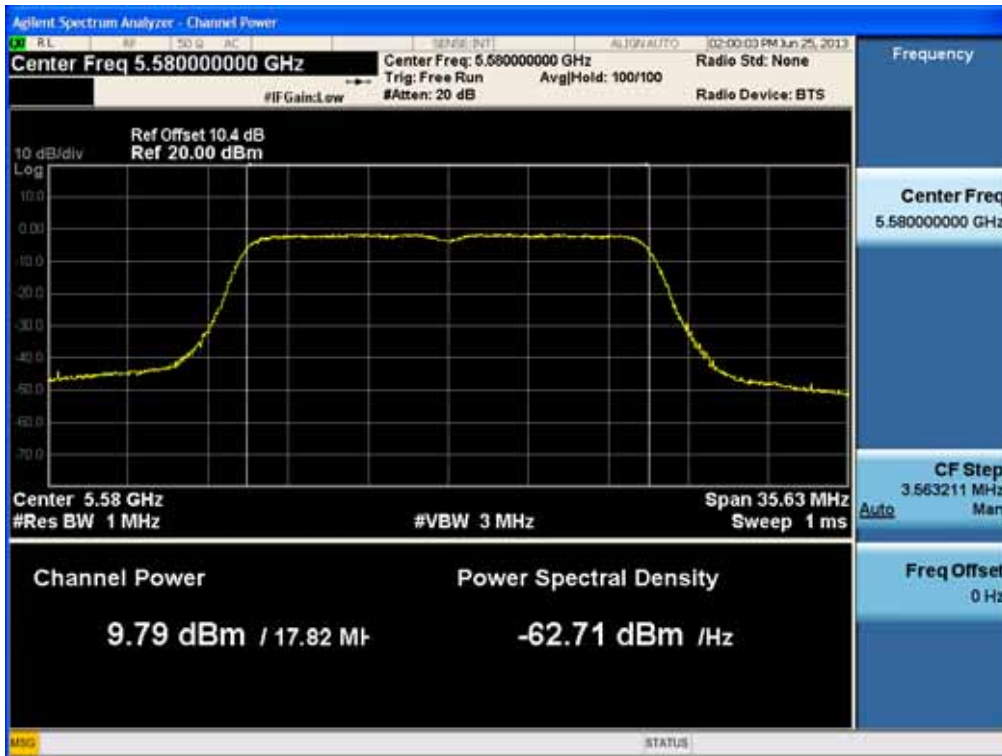

Conducted Output Power (802.11n-CH 116) 65 Mbps

FCC PT.15.247 TEST REPORT		FCC CERTIFICATION REPORT		www.hct.co.kr
Test Report No. HCTR1306FR25-1	Date of Issue: July 30, 2013	EUT Type: Cellular/PCS NFC(Felica)	GSM/GPRS/WCDMA/HSDPA/HSUPA Phone with Bluetooth, WLAN and	FCC ID: ZNFL01F