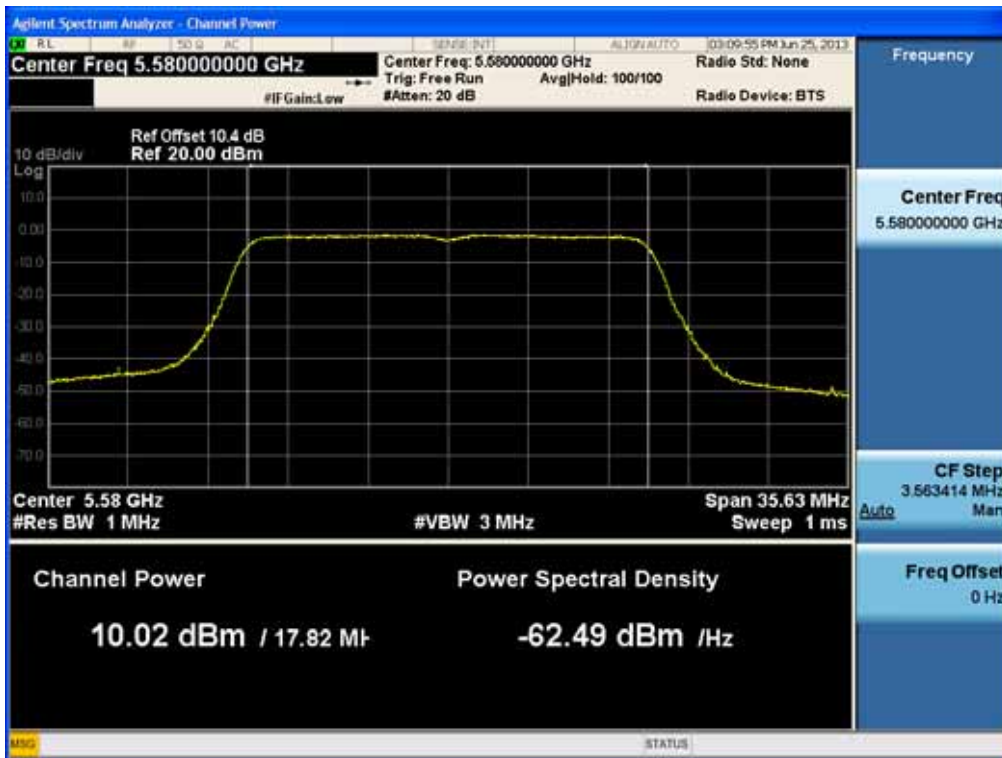

Conducted Output Power (802.11ac-CH 116) 13 Mbps