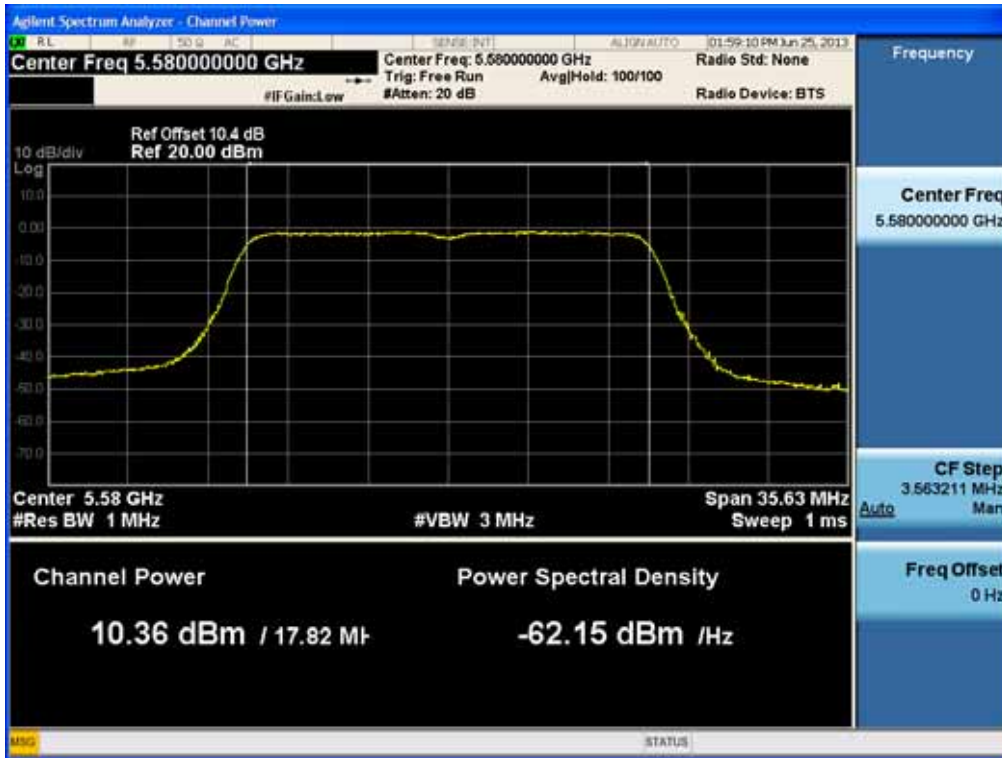

Conducted Output Power (802.11n-CH 116) 39 Mbps