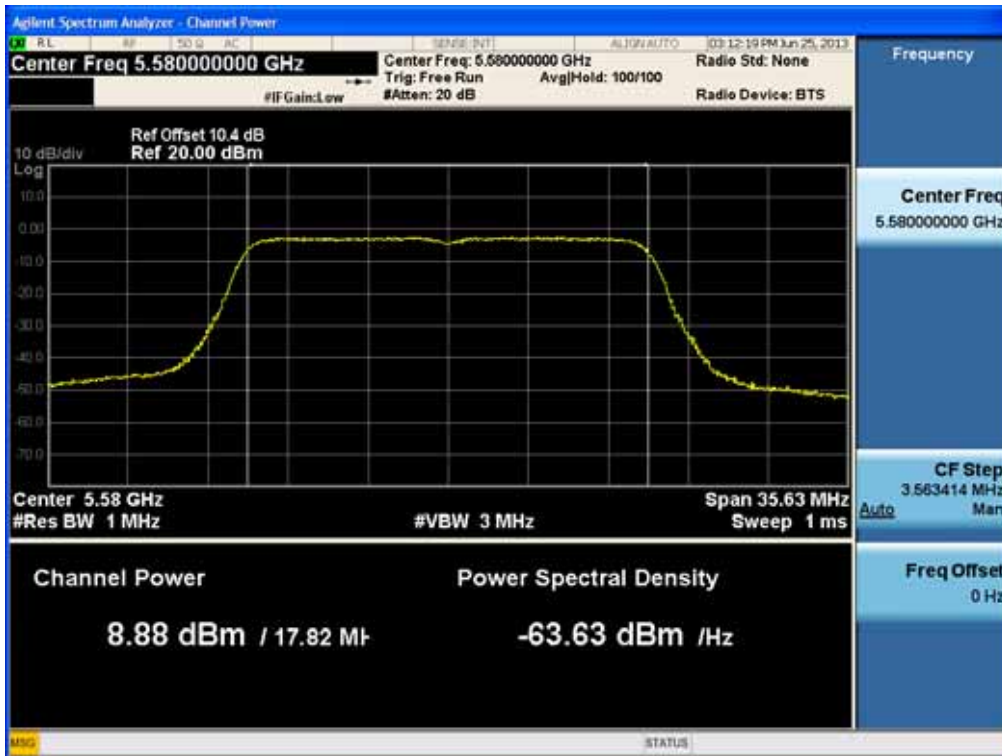

Conducted Output Power (802.11ac-CH 116) 58.5 Mbps

FCC PT.15.247 TEST REPORT		FCC CERTIFICATION REPORT		www.hct.co.kr
Test Report No. HCTR1306FR25-1	Date of Issue: July 30, 2013	EUT Type: Cellular/PCS NFC(Felica)	GSM/GPRS/WCDMA/HSDPA/HSUPA Phone with Bluetooth, WLAN and	FCC ID: ZNFL01F