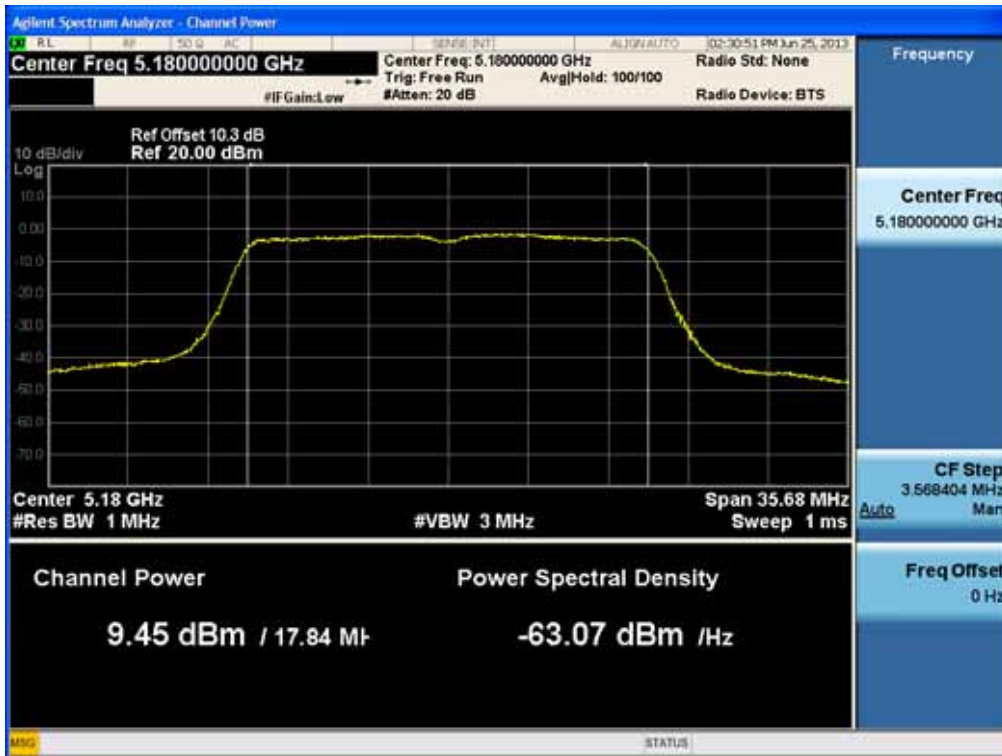

Conducted Output Power (802.11ac-CH 36) 52 Mbps

FCC PT.15.247 TEST REPORT		FCC CERTIFICATION REPORT		www.hct.co.kr
Test Report No. HCTR1306FR25-1	Date of Issue: July 30, 2013	EUT Type: Cellular/PCS NFC(Felica)	GSM/GPRS/WCDMA/HSDPA/HSUPA Phone with Bluetooth, WLAN and	FCC ID: ZNFL01F