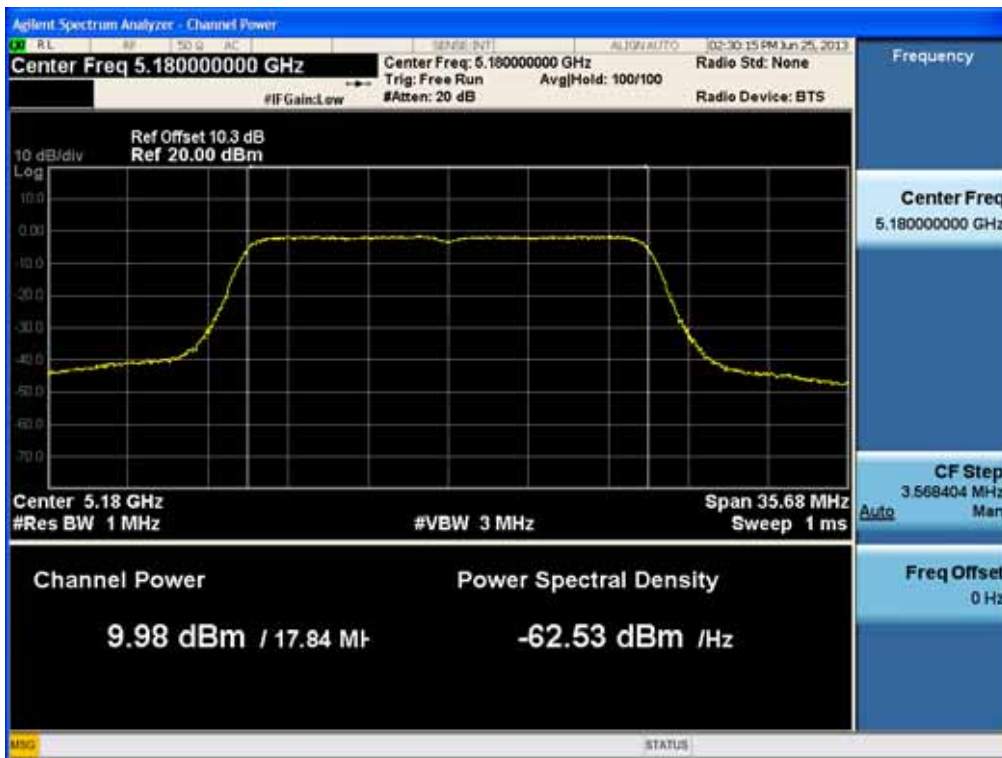

Conducted Output Power (802.11ac-CH 36) 26 Mbps

FCC PT.15.247 TEST REPORT		FCC CERTIFICATION REPORT		www.hct.co.kr
Test Report No. HCTR1306FR25-1	Date of Issue: July 30, 2013	EUT Type: Cellular/PCS NFC(Felica)	GSM/GPRS/WCDMA/HSDPA/HSUPA Phone with Bluetooth, WLAN and	FCC ID: ZNFL01F