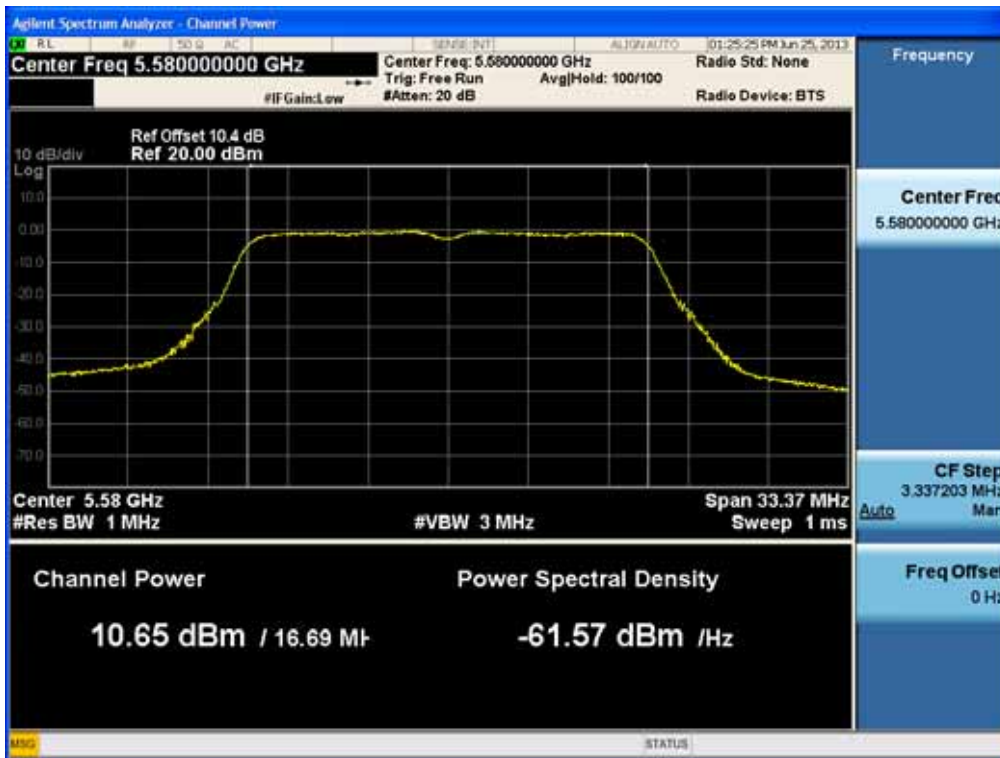

### Conducted Output Power (802.11a-CH 116) 12 Mbps

### Conducted Output Power (802.11a-CH 116) 24 Mbps

### Conducted Output Power (802.11a-CH 116) 36 Mbps

FCC PT.15.247 TEST REPORT		FCC CERTIFICATION REPORT		<a href="http://www.hct.co.kr">www.hct.co.kr</a>
Test Report No. HCTR1306FR25-1	Date of Issue: July 30, 2013	EUT Type: Cellular/PCS NFC(Felica)	GSM/GPRS/WCDMA/HSDPA/HSUPA Phone with Bluetooth, WLAN and	FCC ID: ZNFL01F

### Conducted Output Power (802.11a-CH 116) 48 Mbps