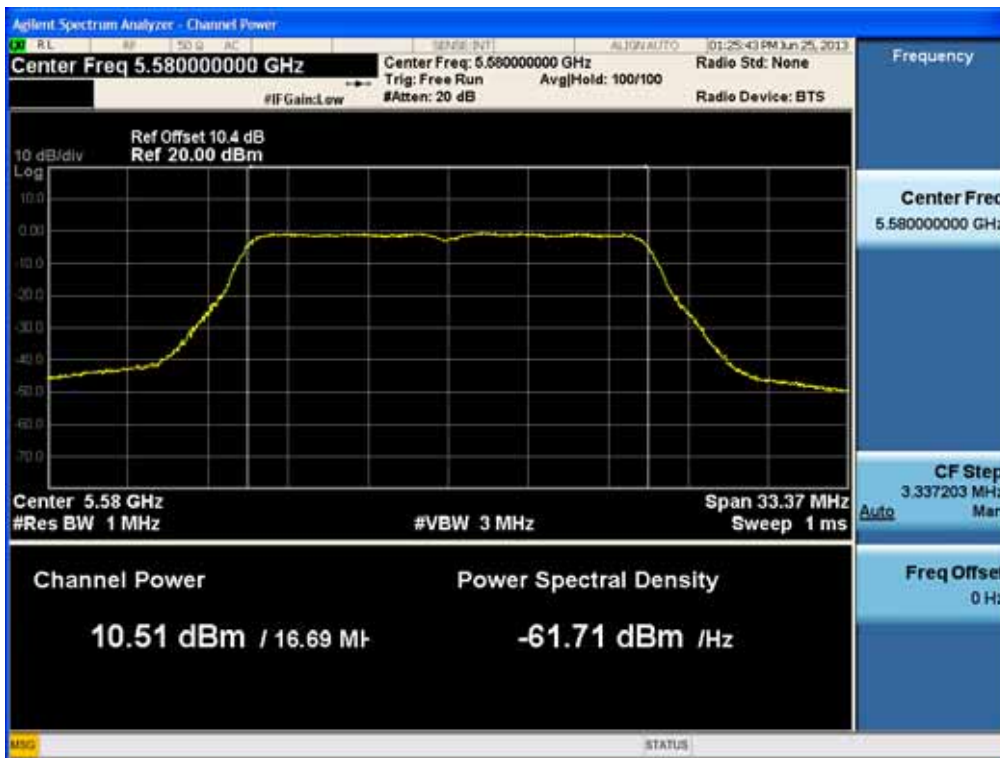

Conducted Output Power (802.11a-CH 116) 54 Mbps

FCC PT.15.247 TEST REPORT		FCC CERTIFICATION REPORT		www.hct.co.kr
Test Report No. HCTR1306FR25-1	Date of Issue: July 30, 2013	EUT Type: Cellular/PCS NFC(Felica)	GSM/GPRS/WCDMA/HSDPA/HSUPA Phone with Bluetooth, WLAN and	FCC ID: ZNFL01F