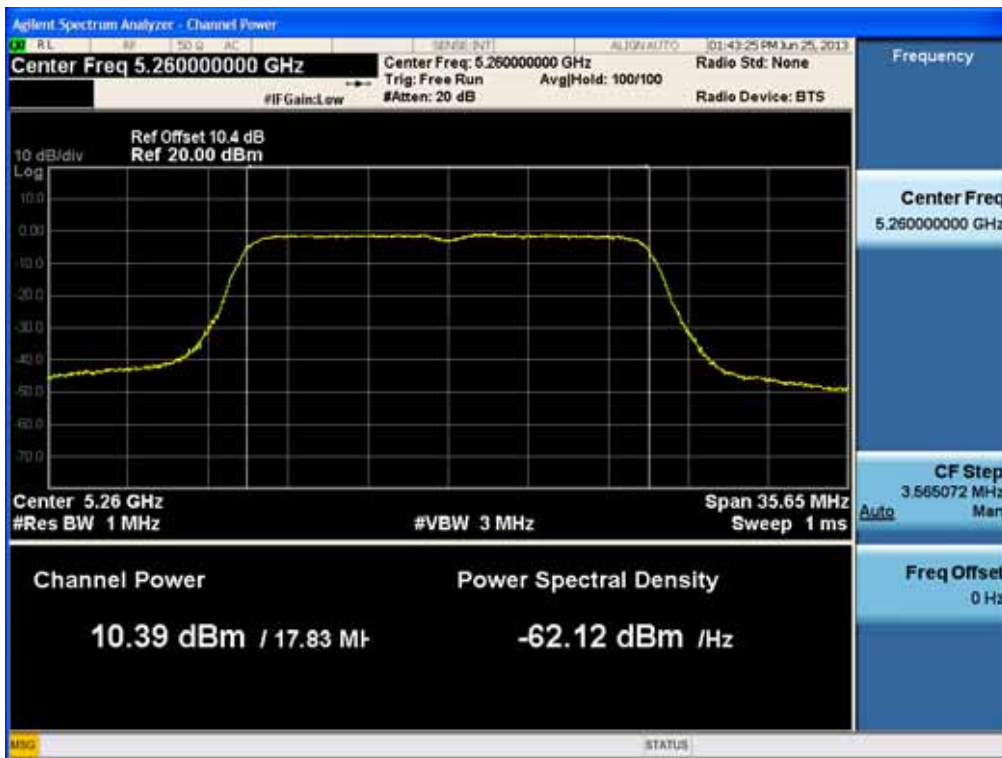

Conducted Output Power (802.11n-CH 52) 65 Mbps

FCC PT.15.247 TEST REPORT		FCC CERTIFICATION REPORT		www.hct.co.kr
Test Report No. HCTR1306FR25-1	Date of Issue: July 30, 2013	EUT Type: Cellular/PCS NFC(Felica)	GSM/GPRS/WCDMA/HSDPA/HSUPA Phone with Bluetooth, WLAN and	FCC ID: ZNFL01F