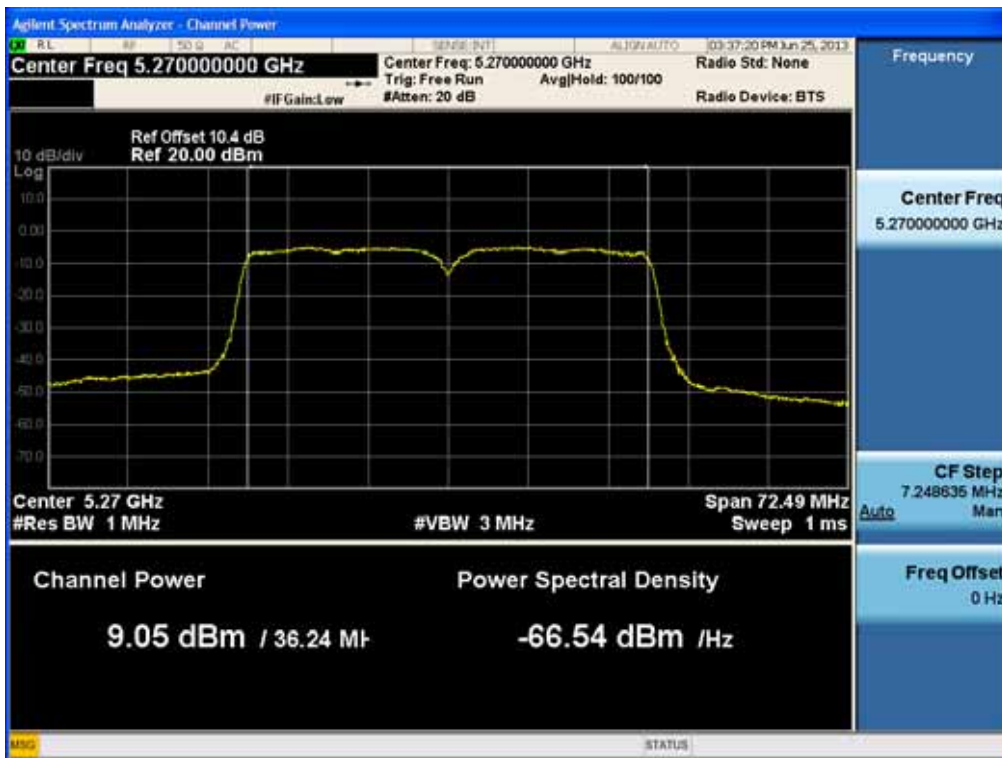

Conducted Output Power (802.11ac-CH 54) 108 Mbps

FCC PT.15.247 TEST REPORT		FCC CERTIFICATION REPORT		www.hct.co.kr
Test Report No. HCTR1306FR25-1	Date of Issue: July 30, 2013	EUT Type: Cellular/PCS NFC(Felica)	GSM/GPRS/WCDMA/HSDPA/HSUPA Phone with Bluetooth, WLAN and	FCC ID: ZNFL01F