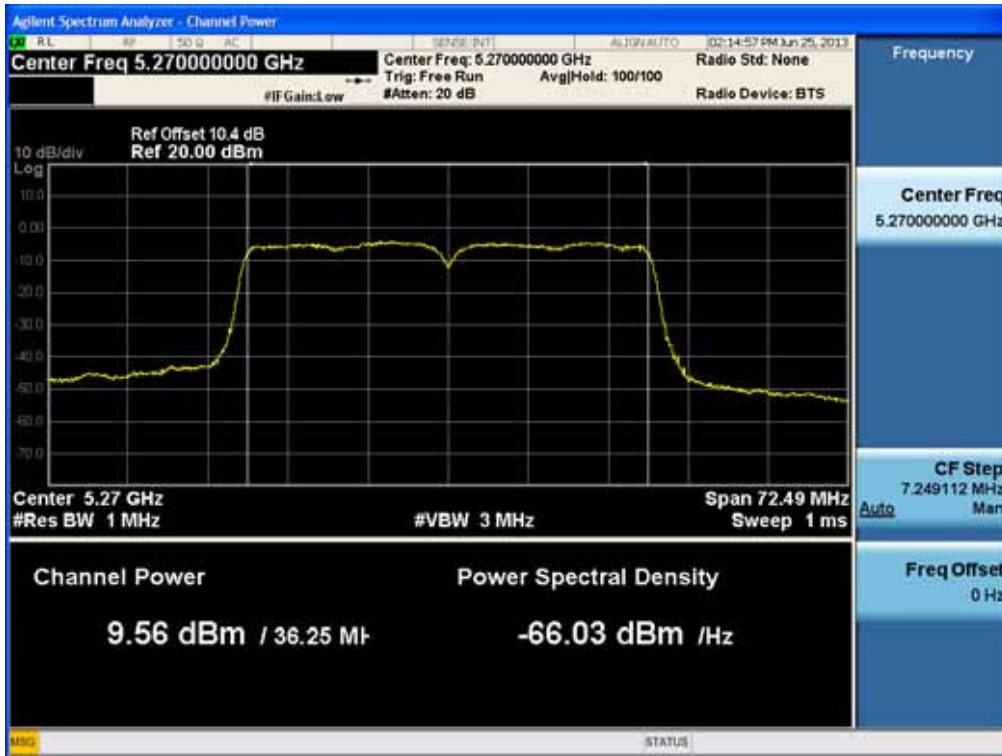

### Conducted Output Power (802.11n-CH 54) 81 Mbps

### Conducted Output Power (802.11n-CH 54) 121.5 Mbps