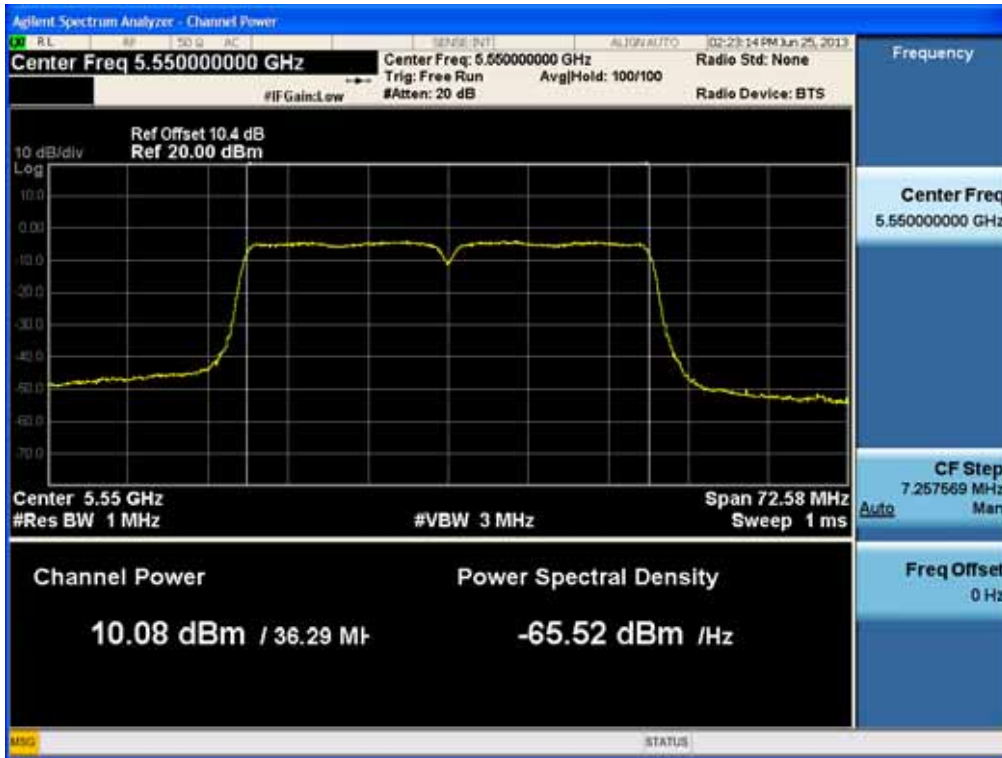

RESULT PLOTS (5510 MHz ~5670 MHz)

Conducted Output Power (802.11n-CH 110) 13.5 Mbps

Conducted Output Power (802.11n-CH 110) 27 Mbps

FCC PT.15.247 TEST REPORT	FCC CERTIFICATION REPORT		<a href="http://www.hct.co.kr">www.hct.co.kr</a>
Test Report No. HCTR1306FR25-1	Date of Issue: July 30, 2013	EUT Type: Cellular/PCS NFC(Felica) GSM/GPRS/WCDMA/HSDPA/HSUPA Phone with Bluetooth, WLAN and	FCC ID: ZNFL01F

### Conducted Output Power (802.11n-CH 110) 40.5 Mbps