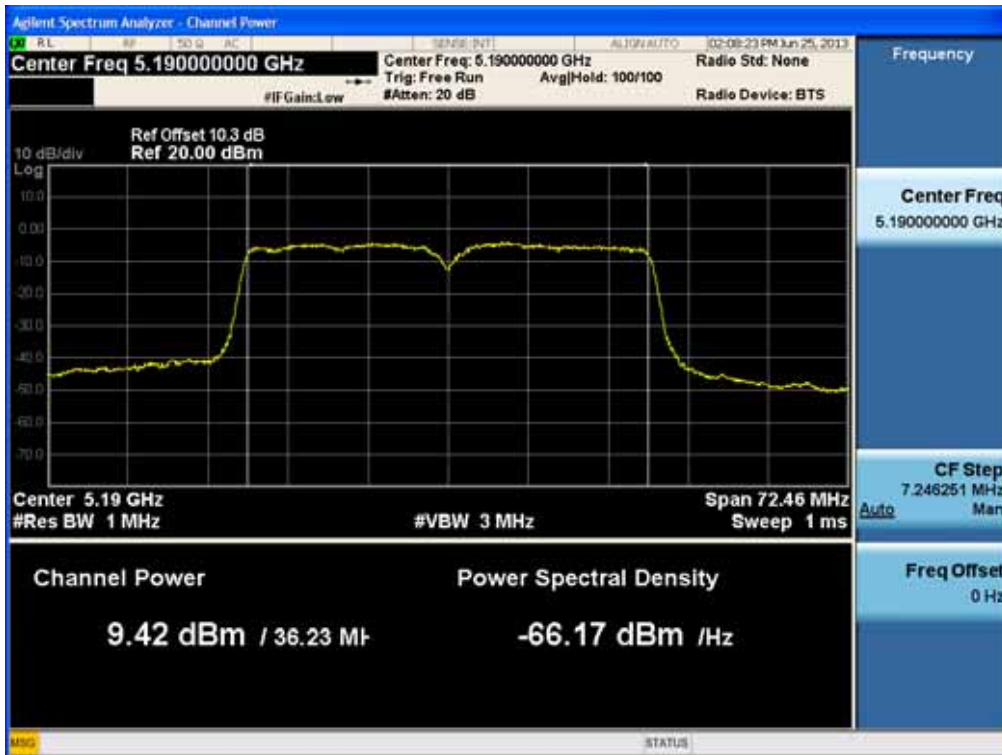

Conducted Output Power (802.11n-CH 38) 135 Mbps

FCC PT.15.247 TEST REPORT	FCC CERTIFICATION REPORT		www.hct.co.kr
Test Report No. HCTR1306FR25-1	Date of Issue: July 30, 2013	EUT Type: Cellular/PCS NFC(Felica)	GSM/GPRS/WCDMA/HSDPA/HSUPA Phone with Bluetooth, WLAN and FCC ID: ZNFL01F