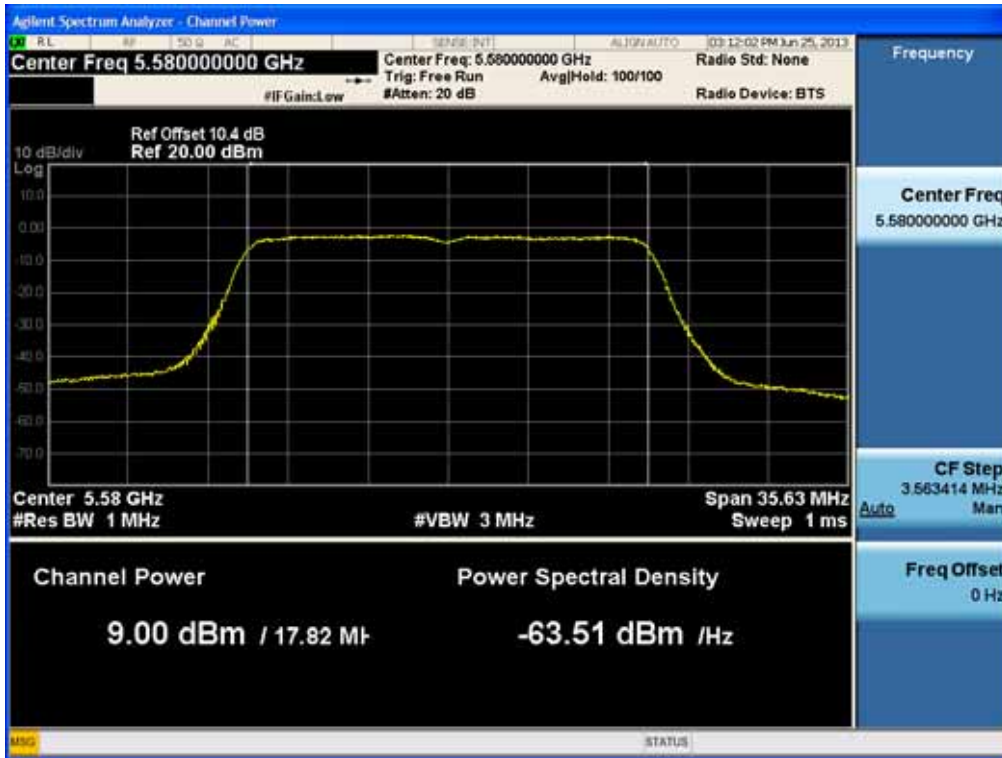

Conducted Output Power (802.11ac-CH 116) 52 Mbps