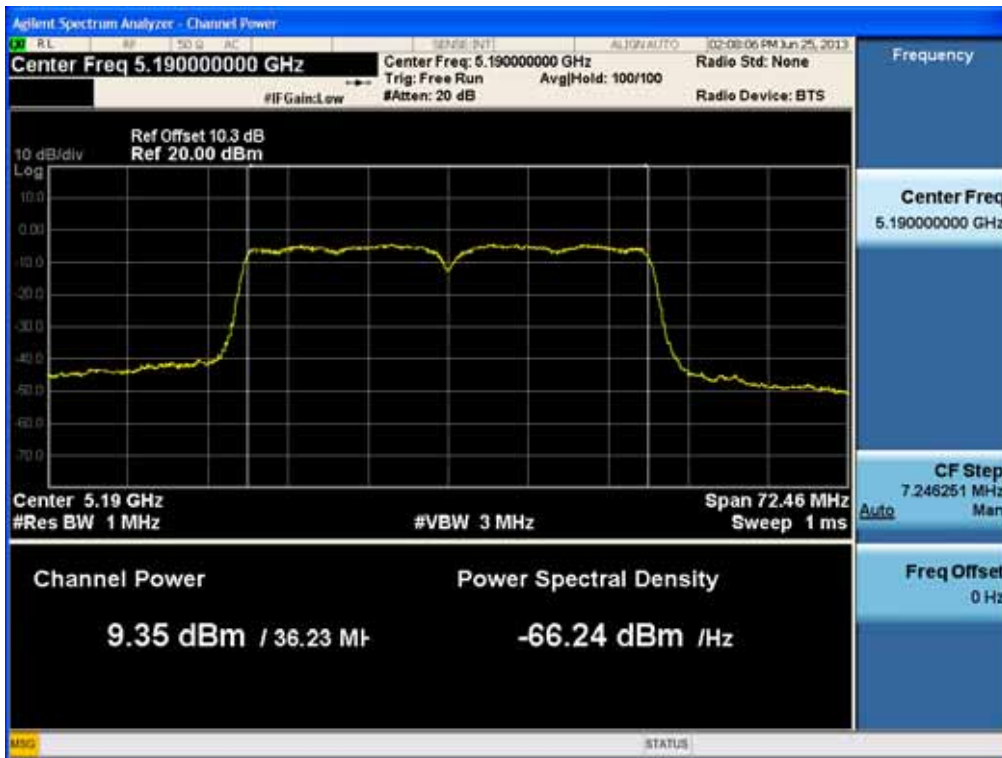

### Conducted Output Power (802.11a-CH 116) 12 Mbps

### Conducted Output Power (802.11a-CH 116) 24 Mbps

### Conducted Output Power (802.11n-CH 38) 81 Mbps

### Conducted Output Power (802.11n-CH 38) 121.5 Mbps