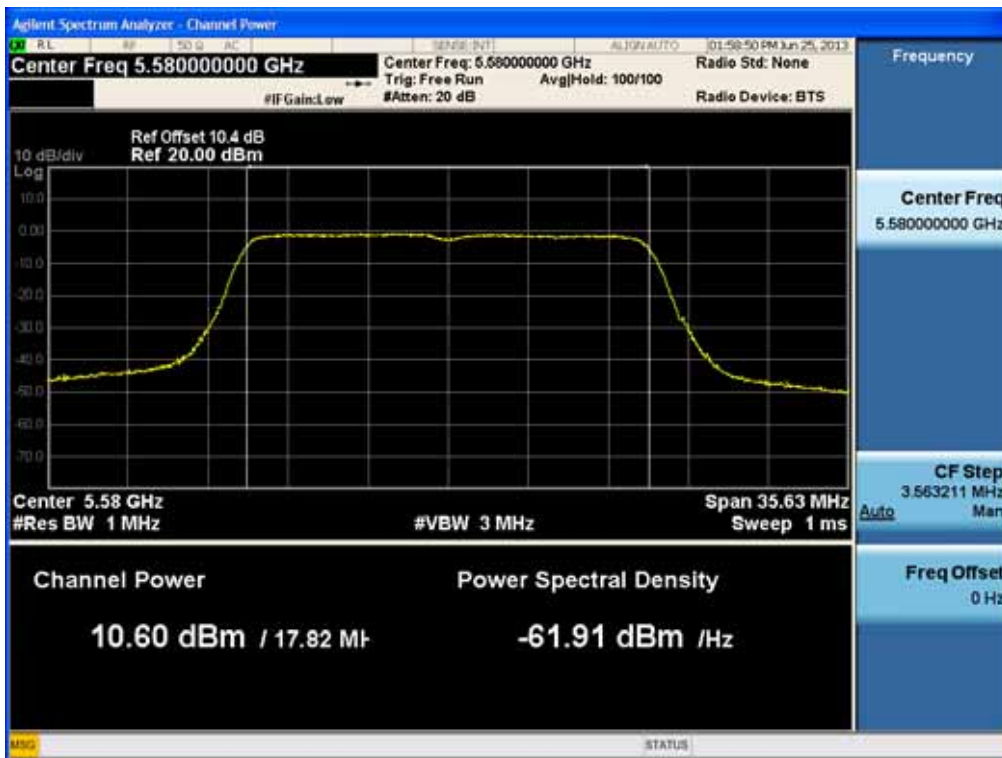

Conducted Output Power (802.11n-CH 116) 26 Mbps

FCC PT.15.247 TEST REPORT		FCC CERTIFICATION REPORT		www.hct.co.kr
Test Report No. HCTR1306FR25-1	Date of Issue: July 30, 2013	EUT Type: Cellular/PCS NFC(Felica)	GSM/GPRS/WCDMA/HSDPA/HSUPA Phone with Bluetooth, WLAN and	FCC ID: ZNFL01F