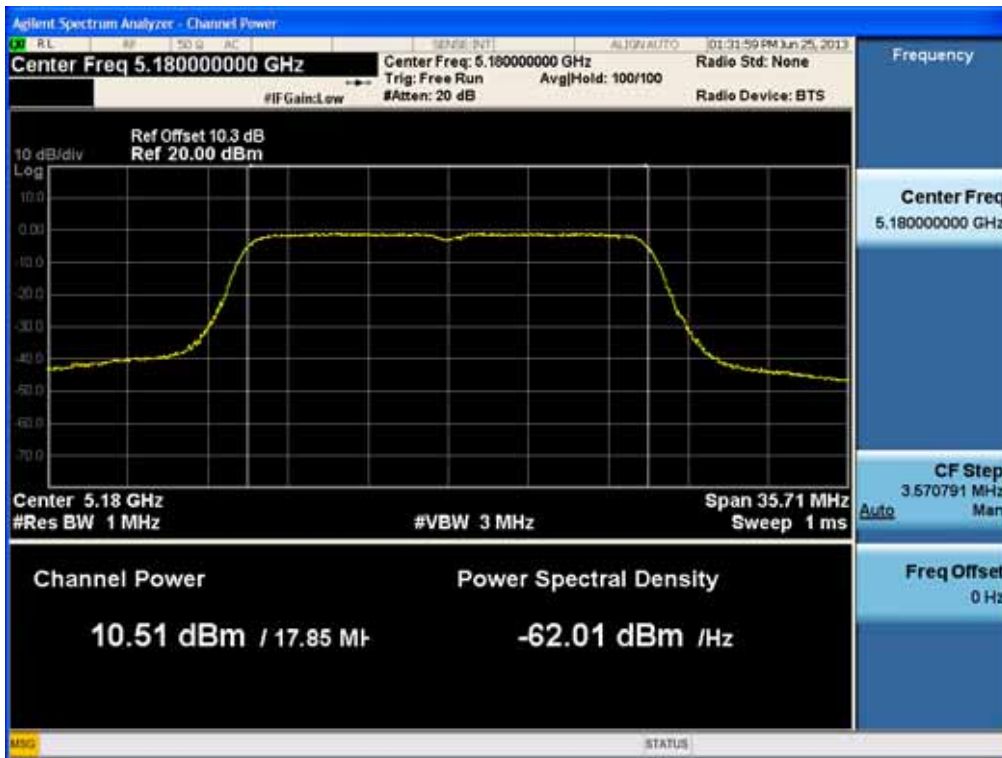

20 MHz BW

RESULT PLOTS (5180 MHz ~5240 MHz)

Conducted Output Power (802.11n-CH 36) 6.5 Mbps

Conducted Output Power (802.11n-CH 36) 13 Mbps

FCC PT.15.247 TEST REPORT	FCC CERTIFICATION REPORT			<a href="http://www.hct.co.kr">www.hct.co.kr</a>
Test Report No. HCTR1306FR25-1	Date of Issue: July 30, 2013	EUT Type: Cellular/PCS NFC(Felica)	GSM/GPRS/WCDMA/HSDPA/HSUPA Phone with Bluetooth, WLAN and	FCC ID: ZNFL01F

### Conducted Output Power (802.11n-CH 36) 19.5 Mbps

### Conducted Output Power (802.11n-CH 36) 26 Mbps

FCC PT.15.247 TEST REPORT		FCC CERTIFICATION REPORT		<a href="http://www.hct.co.kr">www.hct.co.kr</a>
Test Report No. HCTR1306FR25-1	Date of Issue: July 30, 2013	EUT Type: Cellular/PCS NFC(Felica)	GSM/GPRS/WCDMA/HSDPA/HSUPA Phone with Bluetooth, WLAN and	FCC ID: ZNFL01F

### Conducted Output Power (802.11n-CH 36) 39 Mbps