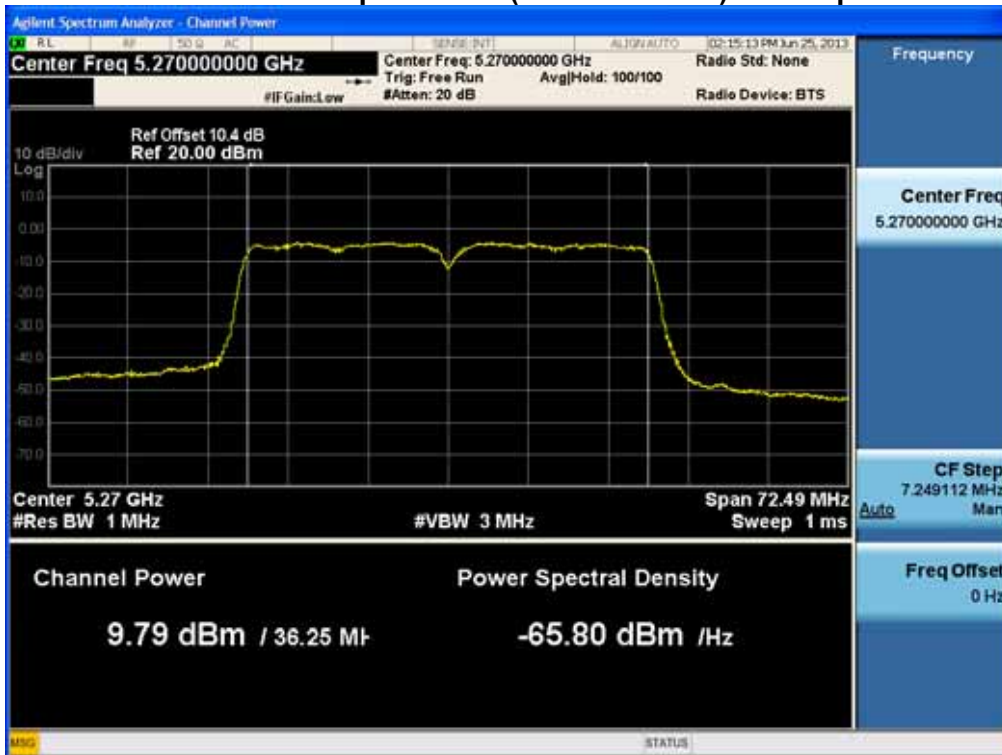

Conducted Output Power (802.11n-CH 54) 135 Mbps

FCC PT.15.247 TEST REPORT	FCC CERTIFICATION REPORT		www.hct.co.kr
Test Report No. HCTR1306FR25-1	Date of Issue: July 30, 2013	EUT Type: Cellular/PCS NFC(Felica)	GSM/GPRS/WCDMA/HSDPA/HSUPA Phone with Bluetooth, WLAN and FCC ID: ZNFL01F