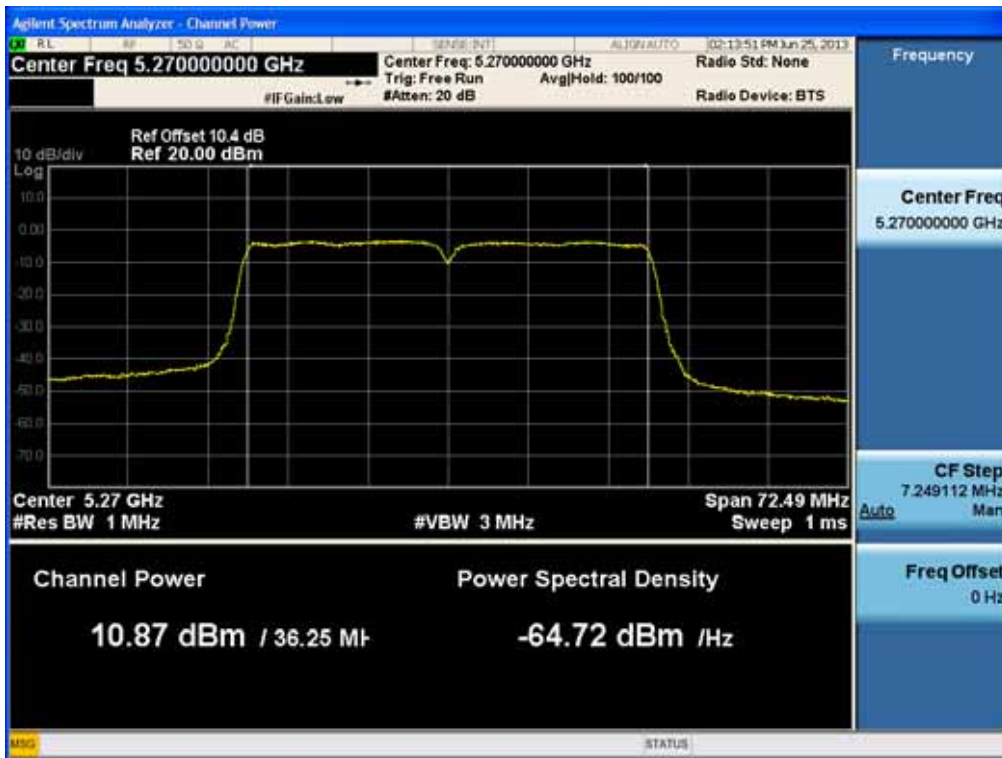

### Conducted Output Power (802.11a-CH 116) 48 Mbps

RESULT PLOTS (5270 MHz ~5310 MHz)

Conducted Output Power (802.11n-CH 54) 13.5 Mbps

Conducted Output Power (802.11n-CH 54) 27 Mbps

FCC PT.15.247 TEST REPORT	FCC CERTIFICATION REPORT		<a href="http://www.hct.co.kr">www.hct.co.kr</a>
Test Report No. HCTR1306FR25-1	Date of Issue: July 30, 2013	EUT Type: Cellular/PCS NFC(Felica) GSM/GPRS/WCDMA/HSDPA/HSUPA Phone with Bluetooth, WLAN and	FCC ID: ZNFL01F

### Conducted Output Power (802.11n-CH 54) 40.5 Mbps