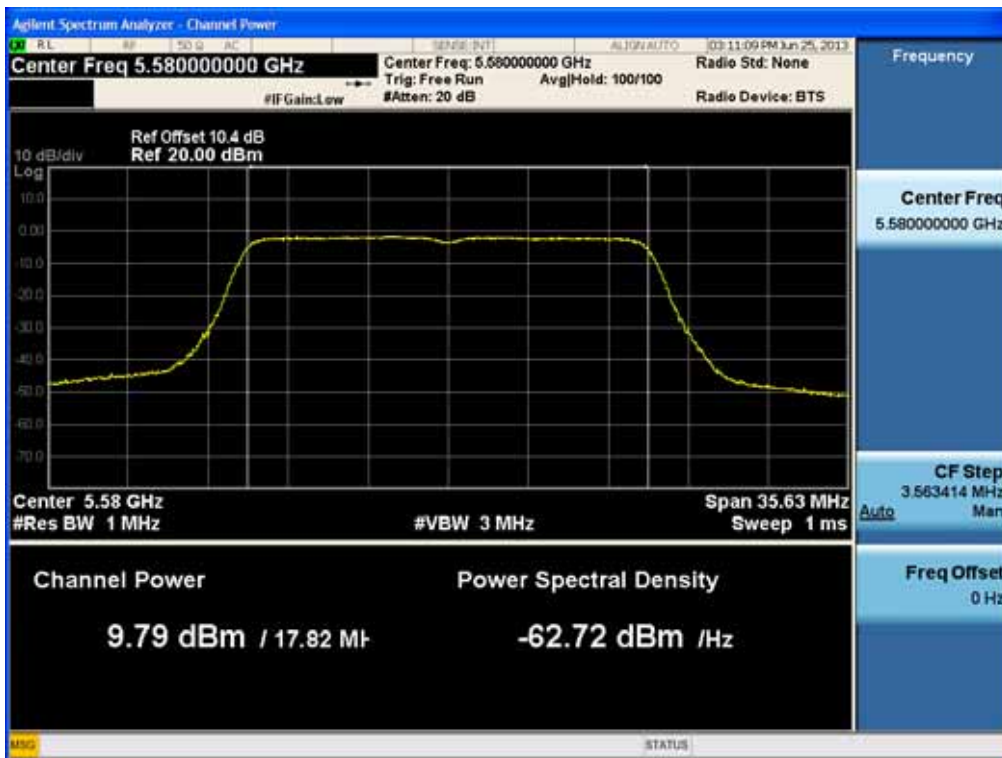

Conducted Output Power (802.11ac-CH 116) 19.5 Mbps

FCC PT.15.247 TEST REPORT		FCC CERTIFICATION REPORT		www.hct.co.kr
Test Report No. HCTR1306FR25-1	Date of Issue: July 30, 2013	EUT Type: Cellular/PCS NFC(Felica)	GSM/GPRS/WCDMA/HSDPA/HSUPA Phone with Bluetooth, WLAN and	FCC ID: ZNFL01F