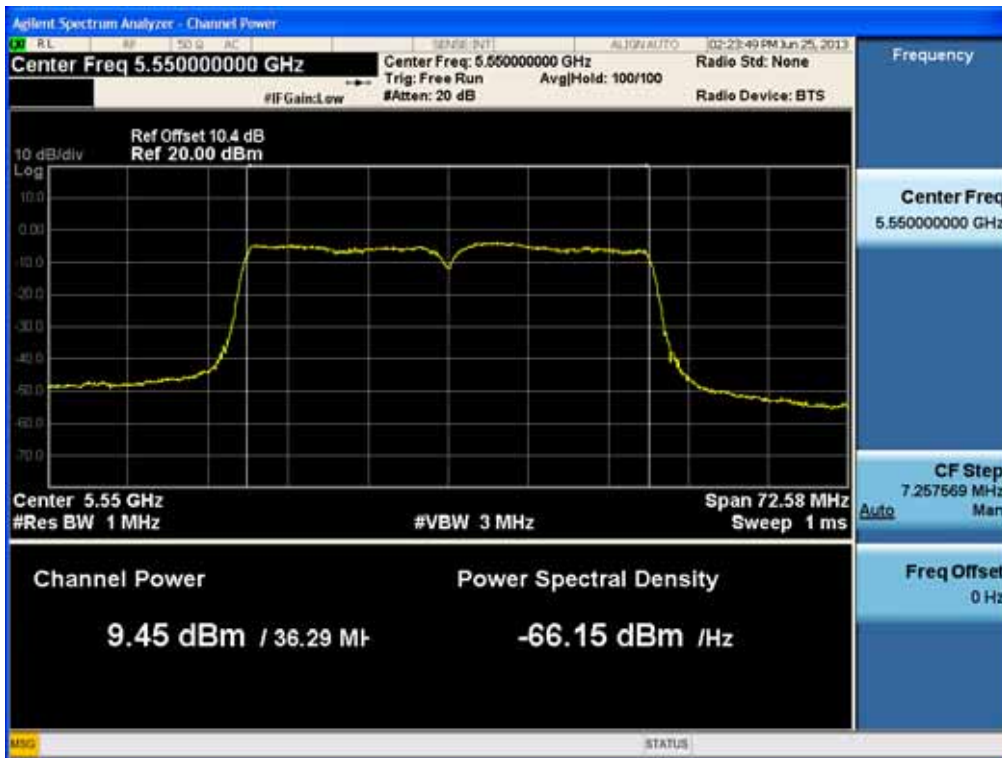

### Conducted Output Power (802.11n-CH 110) 40.5 Mbps

### Conducted Output Power (802.11n-CH 110) 81 Mbps