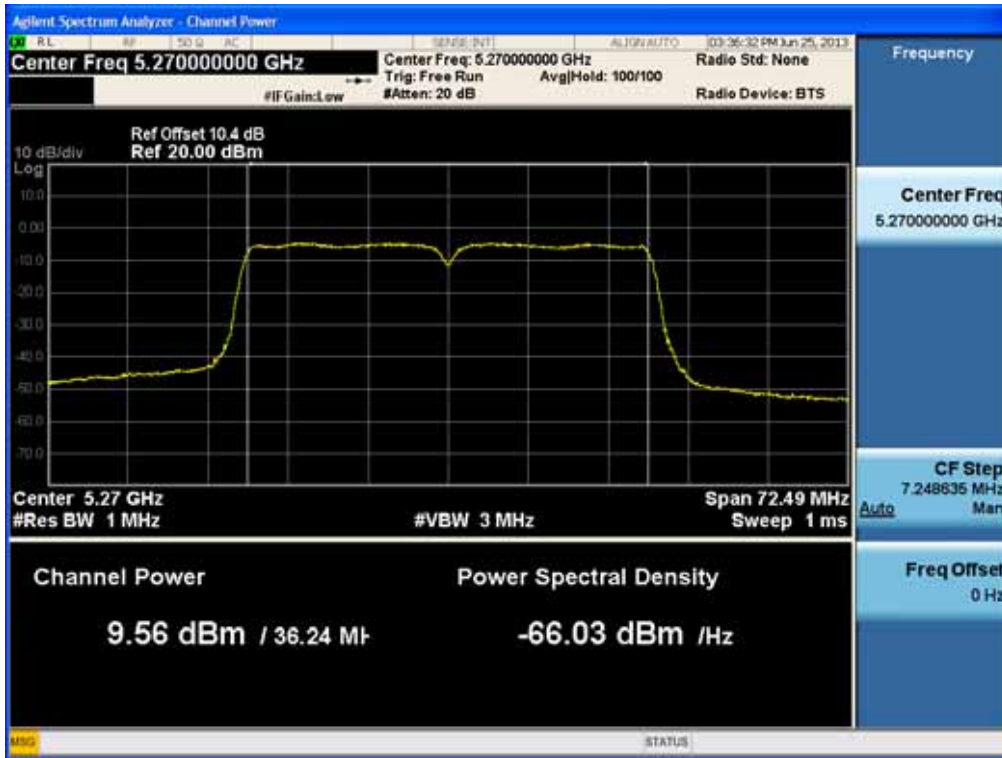

Conducted Output Power (802.11ac-CH 54) 40.5 Mbps