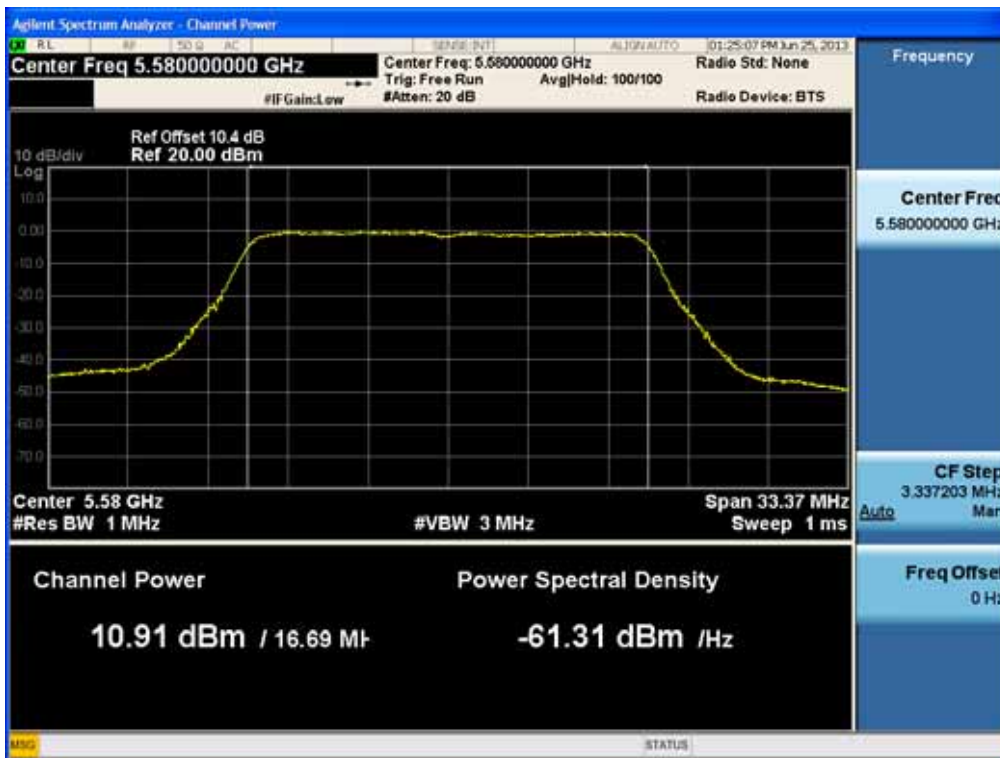

Conducted Output Power (802.11a-CH 116) 36 Mbps

FCC PT.15.247 TEST REPORT		FCC CERTIFICATION REPORT		www.hct.co.kr
Test Report No. HCTR1306FR25-1	Date of Issue: July 30, 2013	EUT Type: Cellular/PCS NFC(Felica)	GSM/GPRS/WCDMA/HSDPA/HSUPA Phone with Bluetooth, WLAN and	FCC ID: ZNFL01F