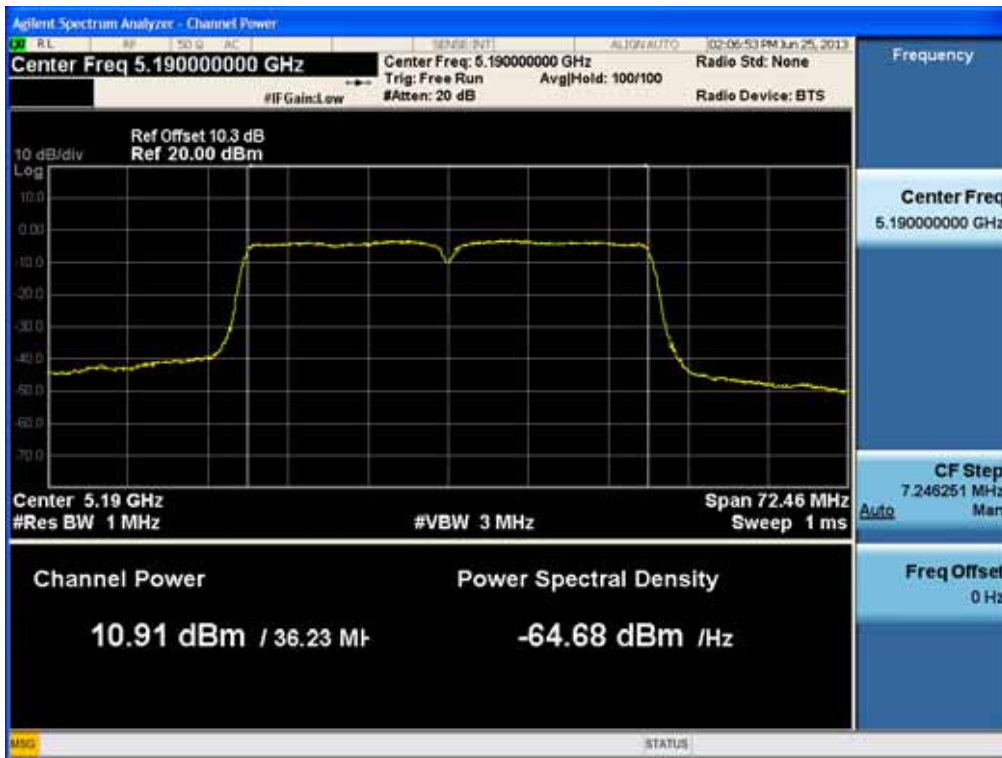

### Conducted Output Power (802.11a-CH 116) 12 Mbps

### Conducted Output Power (802.11a-CH 116) 24 Mbps

RESULT PLOTS (5190 MHz ~5230 MHz)

Conducted Output Power (802.11n-CH 38) 13.5 Mbps

Conducted Output Power (802.11n-CH 38) 27 Mbps

FCC PT.15.247 TEST REPORT	FCC CERTIFICATION REPORT		<a href="http://www.hct.co.kr">www.hct.co.kr</a>
Test Report No. HCTR1306FR25-1	Date of Issue: July 30, 2013	EUT Type: Cellular/PCS NFC(Felica)	GSM/GPRS/WCDMA/HSDPA/HSUPA Phone with Bluetooth, WLAN and FCC ID: ZNFL01F

### Conducted Output Power (802.11n-CH 38) 40.5 Mbps