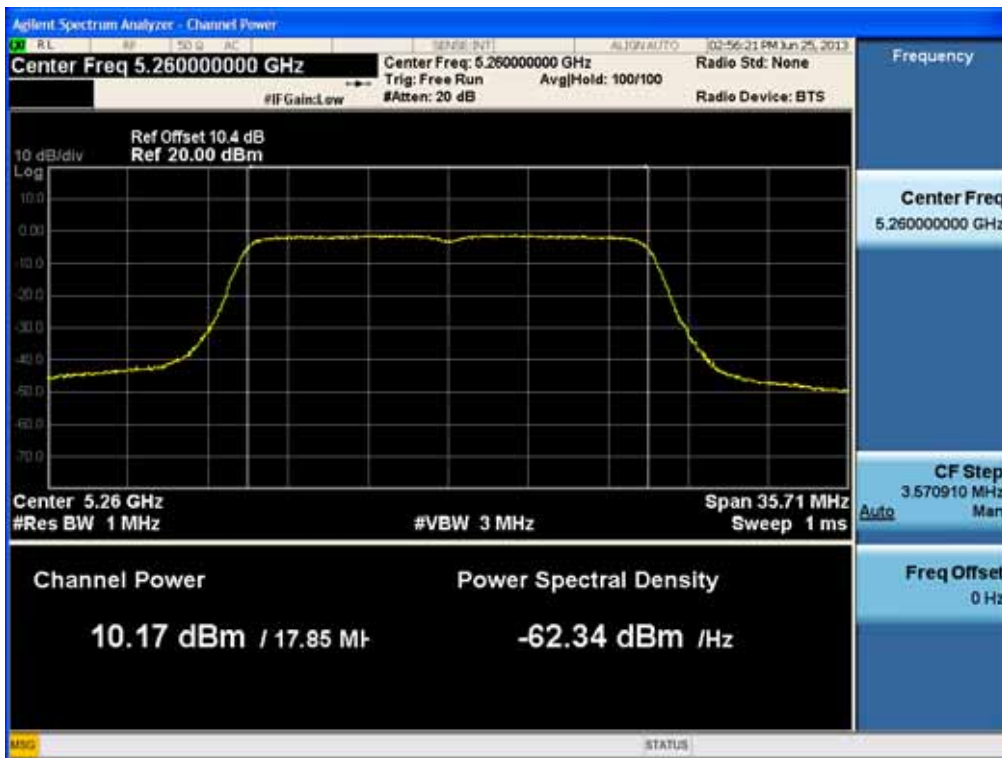

Conducted Output Power (802.11ac-CH 52) 26 Mbps

FCC PT.15.247 TEST REPORT		FCC CERTIFICATION REPORT		www.hct.co.kr
Test Report No. HCTR1306FR25-1	Date of Issue: July 30, 2013	EUT Type: Cellular/PCS NFC(Felica)	GSM/GPRS/WCDMA/HSDPA/HSUPA Phone with Bluetooth, WLAN and	FCC ID: ZNFL01F