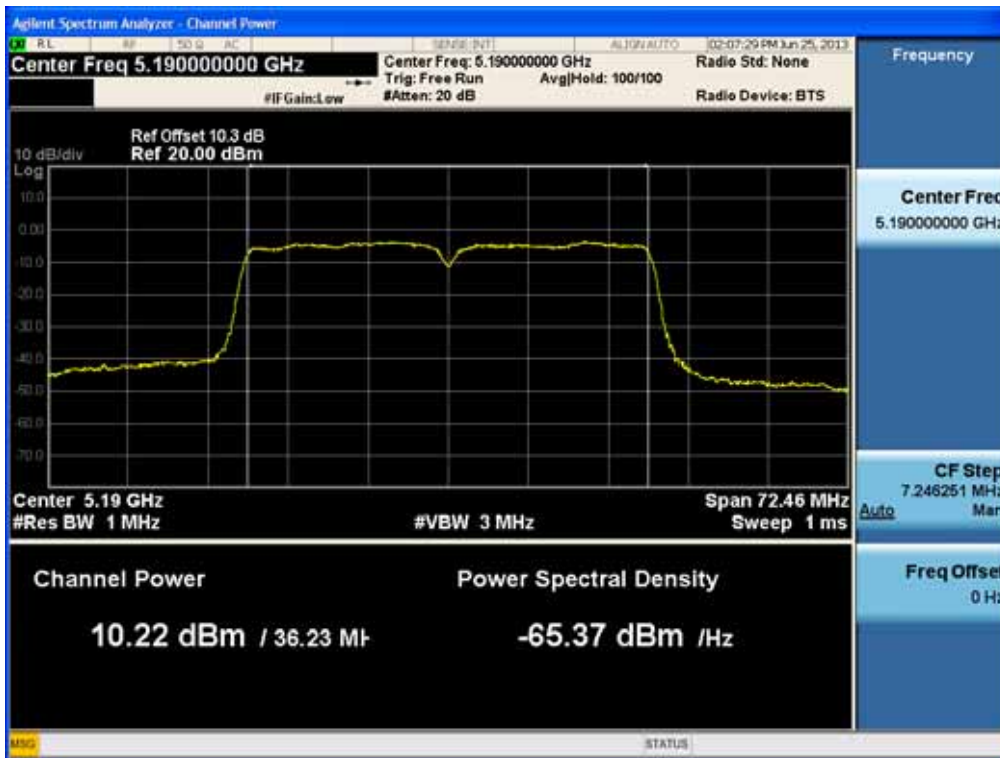

### Conducted Output Power (802.11a-CH 116) 12 Mbps

### Conducted Output Power (802.11a-CH 116) 24 Mbps

### Conducted Output Power (802.11n-CH 38) 40.5 Mbps

### Conducted Output Power (802.11n-CH 38) 81 Mbps