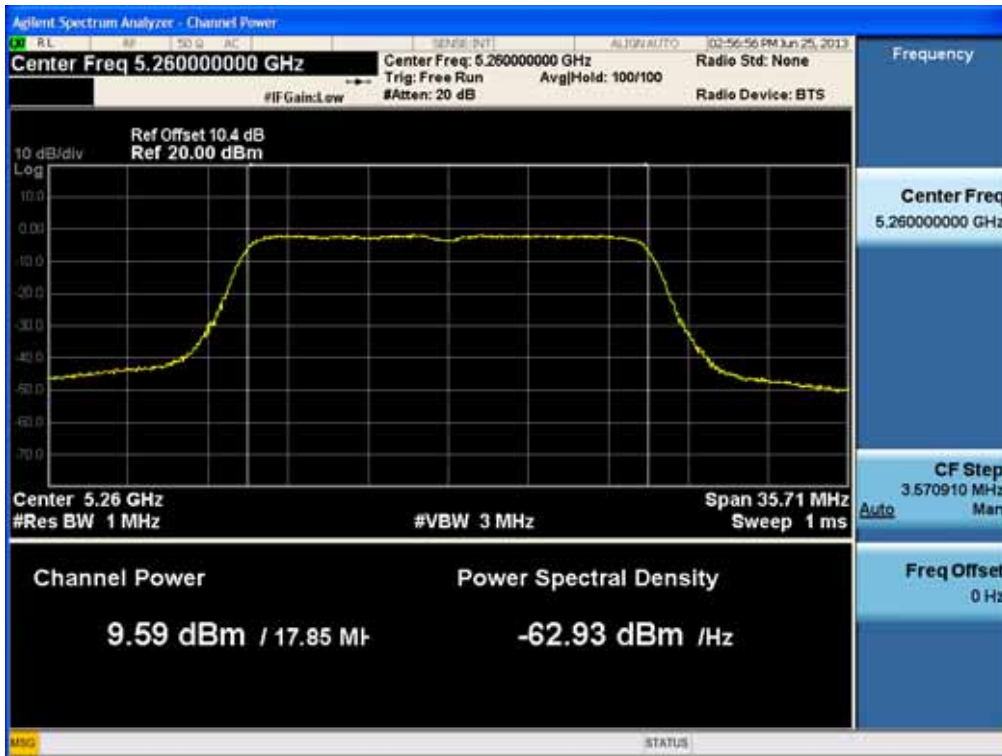

Conducted Output Power (802.11ac-CH 52) 52 Mbps

FCC PT.15.247 TEST REPORT		FCC CERTIFICATION REPORT		www.hct.co.kr
Test Report No. HCTR1306FR25-1	Date of Issue: July 30, 2013	EUT Type: Cellular/PCS NFC(Felica)	GSM/GPRS/WCDMA/HSDPA/HSUPA Phone with Bluetooth, WLAN and	FCC ID: ZNFL01F