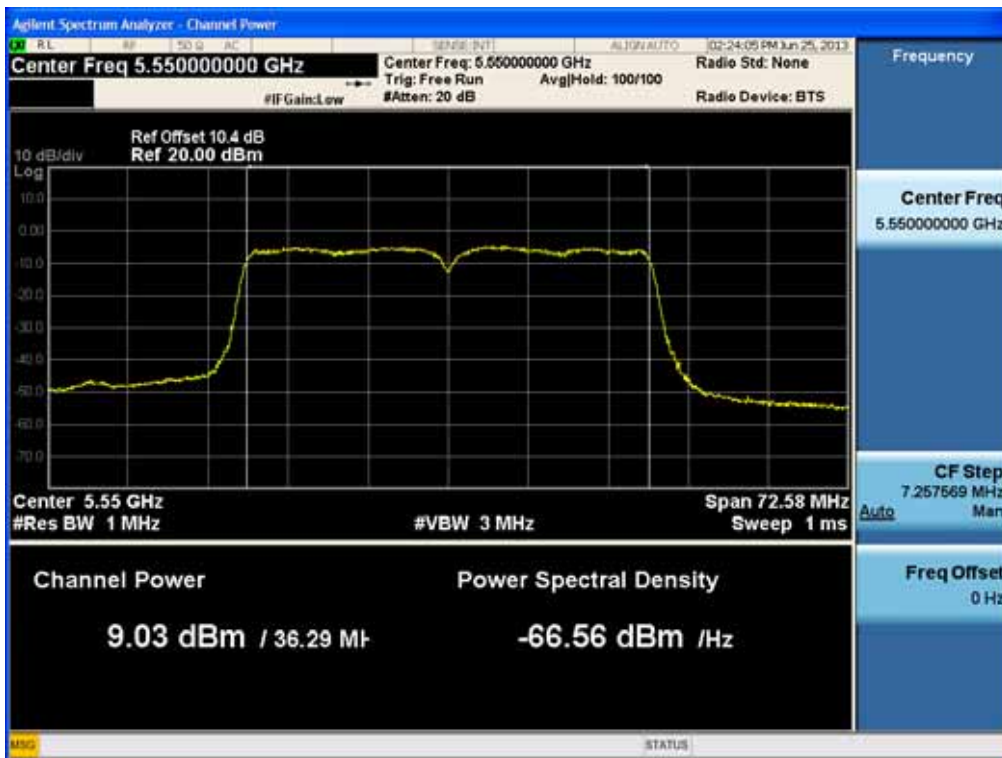

Conducted Output Power (802.11n-CH 110) 108 Mbps

FCC PT.15.247 TEST REPORT	FCC CERTIFICATION REPORT		www.hct.co.kr
Test Report No. HCTR1306FR25-1	Date of Issue: July 30, 2013	EUT Type: Cellular/PCS NFC(Felica)	GSM/GPRS/WCDMA/HSDPA/HSUPA Phone with Bluetooth, WLAN and FCC ID: ZNFL01F