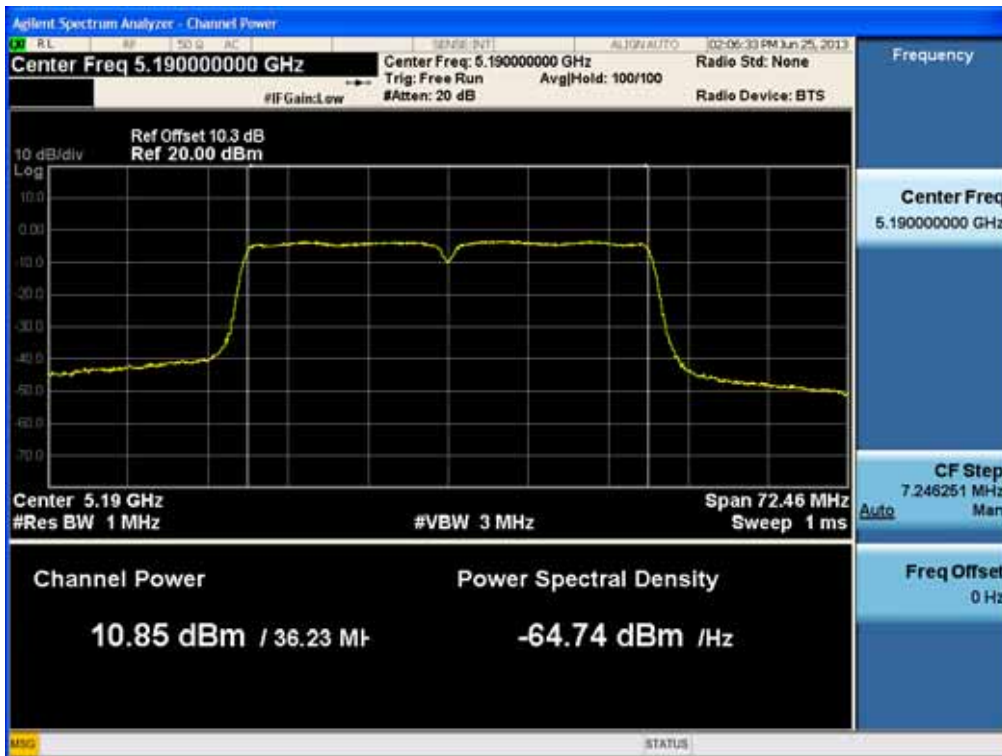

Conducted Output Power (802.11n-CH 38) 27 Mbps

FCC PT.15.247 TEST REPORT	FCC CERTIFICATION REPORT		www.hct.co.kr
Test Report No. HCTR1306FR25-1	Date of Issue: July 30, 2013	EUT Type: Cellular/PCS NFC(Felica)	GSM/GPRS/WCDMA/HSDPA/HSUPA Phone with Bluetooth, WLAN and FCC ID: ZNFL01F