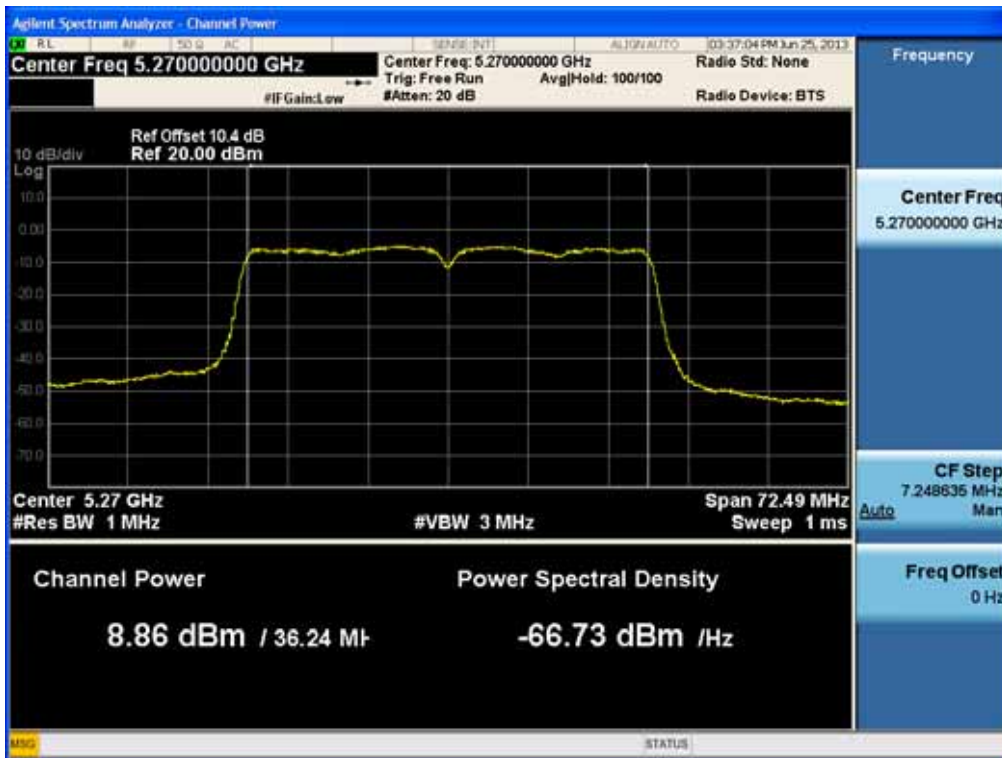

Conducted Output Power (802.11ac-CH 54) 81 Mbps