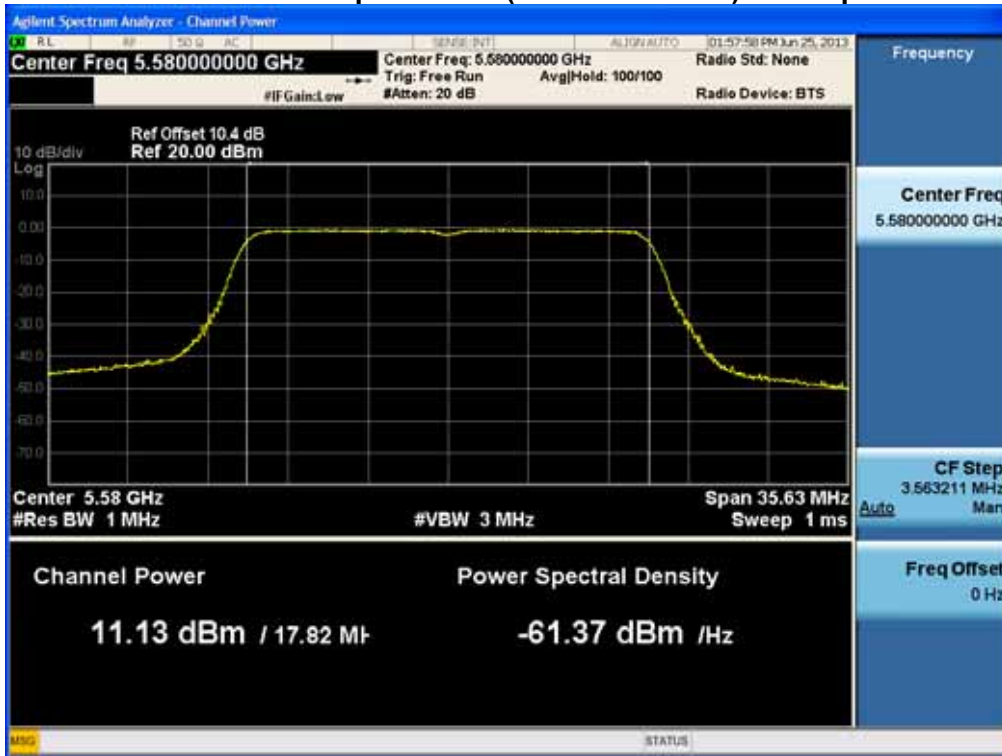

RESULT PLOTS (5500 MHz ~5700 MHz)

Conducted Output Power (802.11n-CH 116) 6.5 Mbps