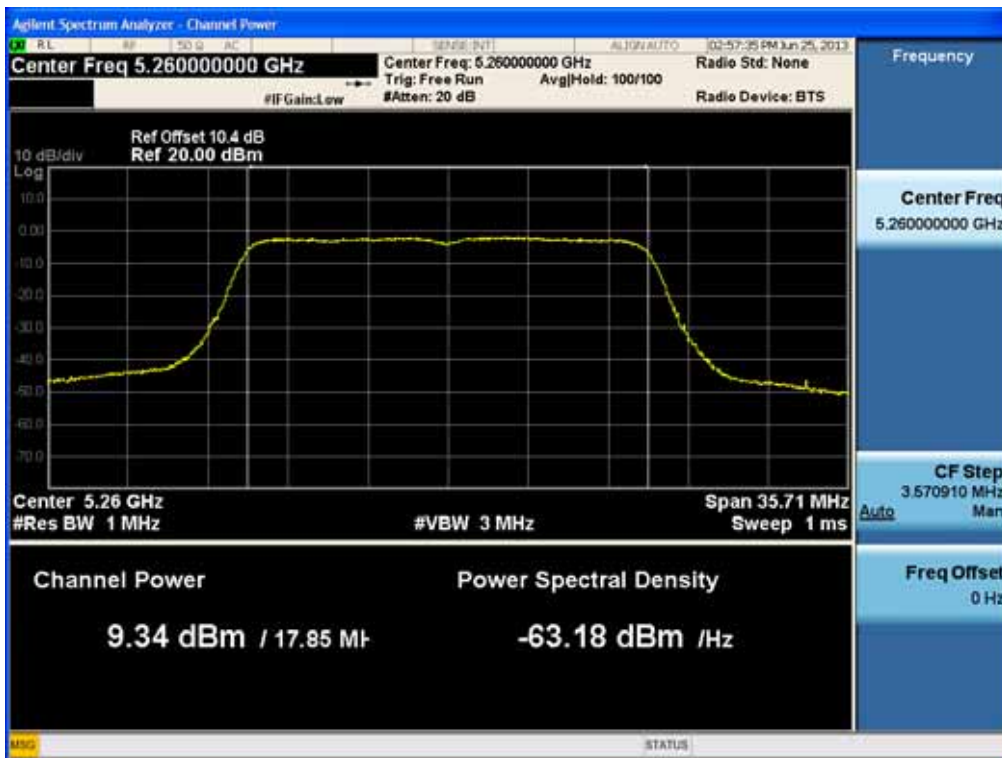

Conducted Output Power (802.11ac-CH 52) 65 Mbps

FCC PT.15.247 TEST REPORT		FCC CERTIFICATION REPORT		www.hct.co.kr
Test Report No. HCTR1306FR25-1	Date of Issue: July 30, 2013	EUT Type: Cellular/PCS NFC(Felica)	GSM/GPRS/WCDMA/HSDPA/HSUPA Phone with Bluetooth, WLAN and	FCC ID: ZNFL01F