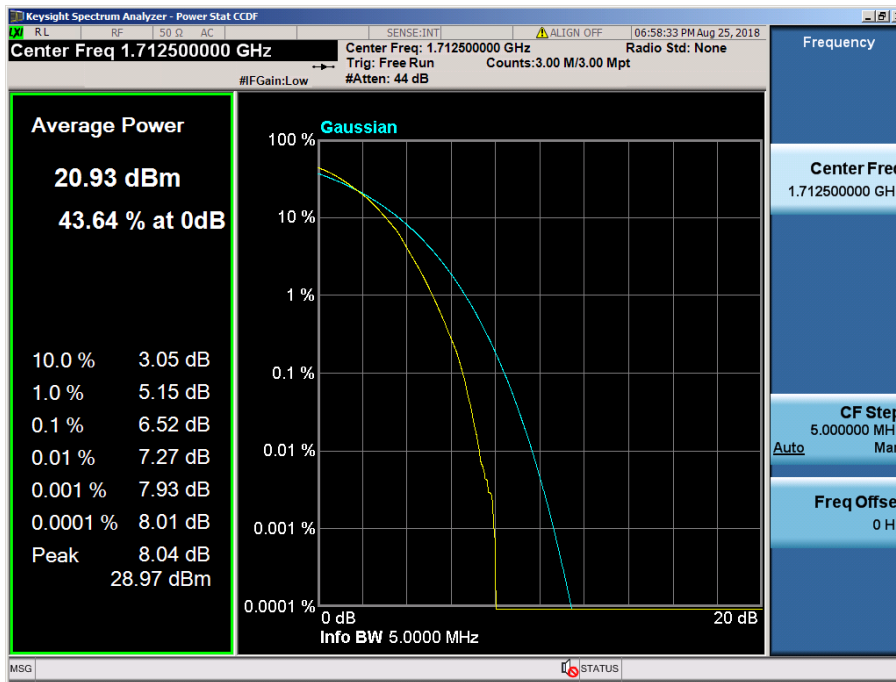

LTE Band 4 / 10 MHz / 64QAM - RB Size 50

LTE Band 4 / 5 MHz / QPSK - RB Size 25

LTE Band 4 / 5 MHz / 16QAM - RB Size 25

LTE Band 4 / 5 MHz / 64QAM - RB Size 25

LTE Band 4 / 3 MHz / QPSK - RB Size 15

LTE Band 4 / 3 MHz / 16QAM - RB Size 15

LTE Band 4 / 3 MHz / 64QAM - RB Size 15

LTE Band 4 / 1.4 MHz / QPSK - RB Size 6

LTE Band 4 / 1.4 MHz / 16QAM - RB Size 6

LTE Band 4 / 1.4 MHz / 64QAM - RB Size 6

8.2.4 LTE Band 2

LTE Band 2 / 20 MHz / QPSK - RB Size 100