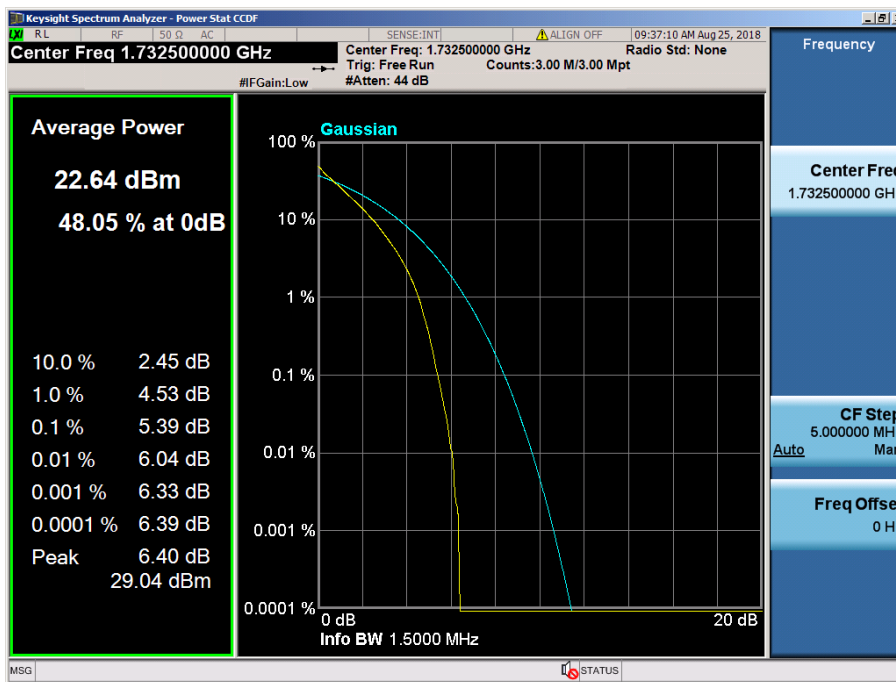

LTE Band 4 / 10 MHz / 64QAM - RB Size 50

LTE Band 4 / 5 MHz / QPSK - RB Size 25

LTE Band 4 / 5 MHz / 16QAM - RB Size 25

LTE Band 4 / 5 MHz / 64QAM - RB Size 25

LTE Band 4 / 3 MHz / QPSK - RB Size 15

LTE Band 4 / 3 MHz / 16QAM - RB Size 15

LTE Band 4 / 3 MHz / 64QAM - RB Size 15

LTE Band 4 / 1.4 MHz / QPSK - RB Size 6

LTE Band 4 / 1.4 MHz / 16QAM - RB Size 6

LTE Band 4 / 1.4 MHz / 64QAM - RB Size 6

8.2.4 LTE Band 2

LTE Band 2 / 20 MHz / QPSK - RB Size 100