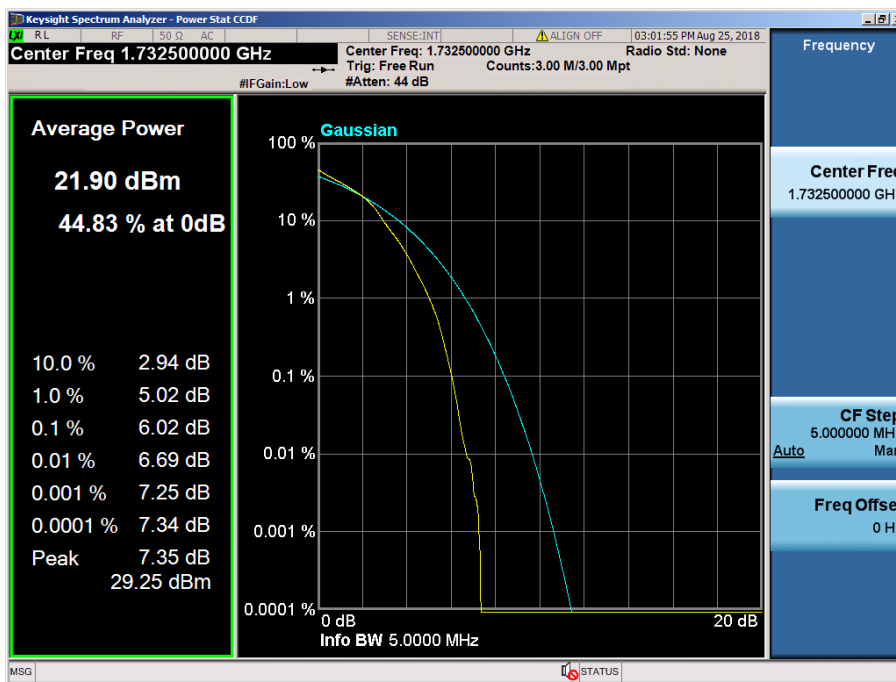

LTE Band 4 / 10 MHz / 64QAM - RB Size 50

LTE Band 4 / 5 MHz / QPSK - RB Size 25

LTE Band 4 / 5 MHz / 16QAM - RB Size 25

LTE Band 4 / 5 MHz / 64QAM - RB Size 25

LTE Band 4 / 3 MHz / QPSK - RB Size 15

LTE Band 4 / 3 MHz / 16QAM - RB Size 15

LTE Band 4 / 3 MHz / 64QAM - RB Size 15

LTE Band 4 / 1.4 MHz / QPSK - RB Size 6

LTE Band 4 / 1.4 MHz / 16QAM - RB Size 6

LTE Band 4 / 1.4 MHz / 64QAM - RB Size 6

8.2.4 LTE Band 2

LTE Band 2 / 20 MHz / QPSK - RB Size 100