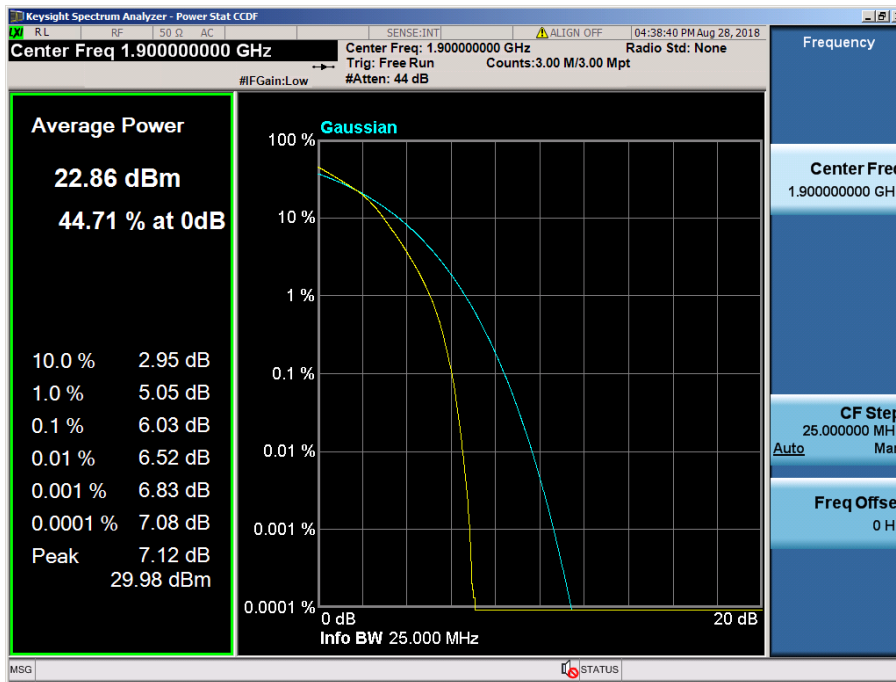

LTE Band 4 / 3 MHz / 64QAM - RB Size 15

LTE Band 4 / 1.4 MHz / QPSK - RB Size 6

LTE Band 4 / 1.4 MHz / 16QAM - RB Size 6

LTE Band 4 / 1.4 MHz / 64QAM - RB Size 6

8.2.4 LTE Band 2

LTE Band 2 / 20 MHz / QPSK - RB Size 100

LTE Band 2 / 20 MHz / 16QAM - RB Size 100

LTE Band 2 / 20 MHz / 64QAM - RB Size 100

LTE Band 2 / 15 MHz / QPSK - RB Size 75

LTE Band 2 / 15 MHz / 16QAM - RB Size 75

LTE Band 2 / 15 MHz / 64QAM - RB Size 75