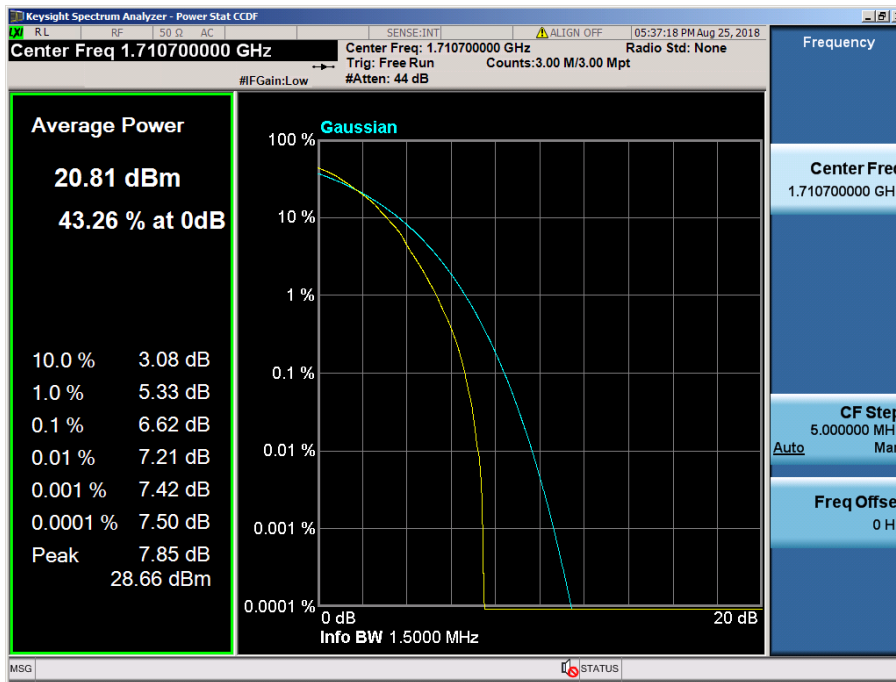

LTE Band 4 / 10 MHz / 64QAM - RB Size 50

LTE Band 4 / 5 MHz / QPSK - RB Size 25

LTE Band 4 / 5 MHz / 16QAM - RB Size 25

LTE Band 4 / 5 MHz / 64QAM - RB Size 25

LTE Band 4 / 3 MHz / QPSK - RB Size 15

LTE Band 4 / 3 MHz / 16QAM - RB Size 15

LTE Band 4 / 3 MHz / 64QAM - RB Size 15

LTE Band 4 / 1.4 MHz / QPSK - RB Size 6

LTE Band 4 / 1.4 MHz / 16QAM - RB Size 6

LTE Band 4 / 1.4 MHz / 64QAM - RB Size 6

8.2.4 LTE Band 2

LTE Band 2 / 20 MHz / QPSK - RB Size 100