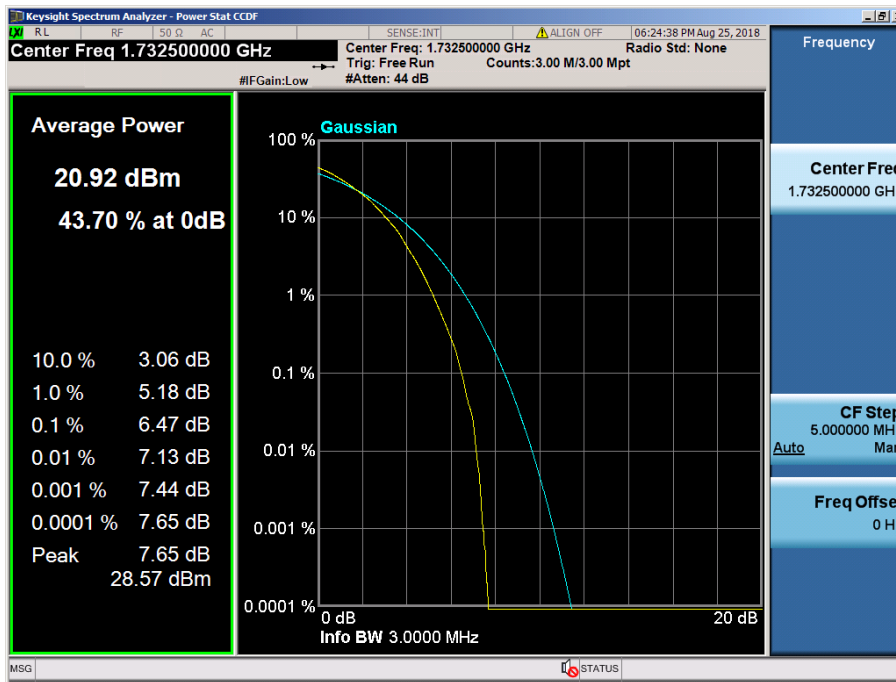

LTE Band 4 / 10 MHz / 64QAM - RB Size 50

LTE Band 4 / 5 MHz / QPSK - RB Size 25

LTE Band 4 / 5 MHz / 16QAM - RB Size 25

LTE Band 4 / 5 MHz / 64QAM - RB Size 25

LTE Band 4 / 3 MHz / QPSK - RB Size 15

LTE Band 4 / 3 MHz / 16QAM - RB Size 15

LTE Band 4 / 3 MHz / 64QAM - RB Size 15

LTE Band 4 / 1.4 MHz / QPSK - RB Size 6

LTE Band 4 / 1.4 MHz / 16QAM - RB Size 6

LTE Band 4 / 1.4 MHz / 64QAM - RB Size 6

8.2.4 LTE Band 2

LTE Band 2 / 20 MHz / QPSK - RB Size 100