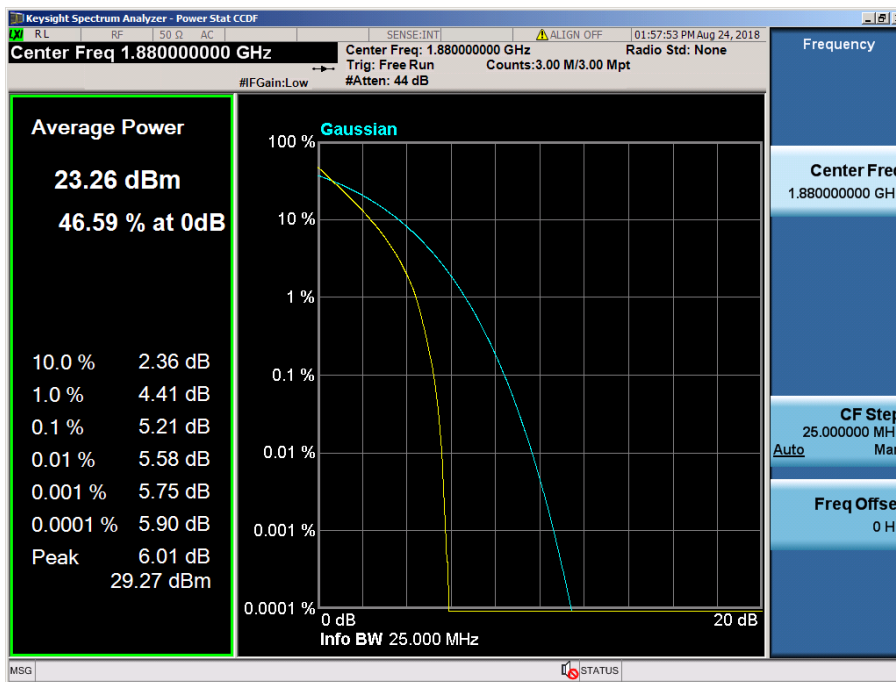

LTE Band 4 / 3 MHz / 64QAM - RB Size 15

LTE Band 4 / 1.4 MHz / QPSK - RB Size 6

LTE Band 4 / 1.4 MHz / 16QAM - RB Size 6

LTE Band 4 / 1.4 MHz / 64QAM - RB Size 6

8.2.4 LTE Band 2

LTE Band 2 / 20 MHz / QPSK - RB Size 100

LTE Band 2 / 20 MHz / 16QAM - RB Size 100

LTE Band 2 / 20 MHz / 64QAM - RB Size 100

LTE Band 2 / 15 MHz / QPSK - RB Size 75

LTE Band 2 / 15 MHz / 16QAM - RB Size 75

LTE Band 2 / 15 MHz / 64QAM - RB Size 75