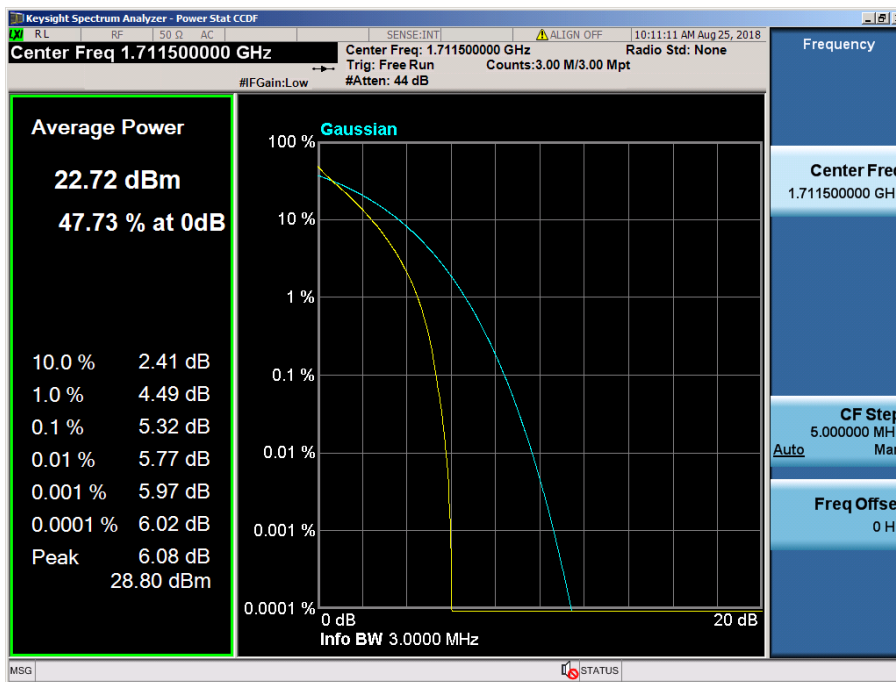

LTE Band 4 / 10 MHz / 64QAM - RB Size 50

LTE Band 4 / 5 MHz / QPSK - RB Size 25

LTE Band 4 / 5 MHz / 16QAM - RB Size 25

LTE Band 4 / 5 MHz / 64QAM - RB Size 25

LTE Band 4 / 3 MHz / QPSK - RB Size 15

LTE Band 4 / 3 MHz / 16QAM - RB Size 15

LTE Band 4 / 3 MHz / 64QAM - RB Size 15

LTE Band 4 / 1.4 MHz / QPSK - RB Size 6

LTE Band 4 / 1.4 MHz / 16QAM - RB Size 6

LTE Band 4 / 1.4 MHz / 64QAM - RB Size 6

8.2.4 LTE Band 2

LTE Band 2 / 20 MHz / QPSK - RB Size 100

LTE Band 2 / 20 MHz / 16QAM - RB Size 100

LTE Band 2 / 20 MHz / 64QAM - RB Size 100

LTE Band 2 / 15 MHz / QPSK - RB Size 75

LTE Band 2 / 15 MHz / 16QAM - RB Size 75

LTE Band 2 / 15 MHz / 64QAM - RB Size 75