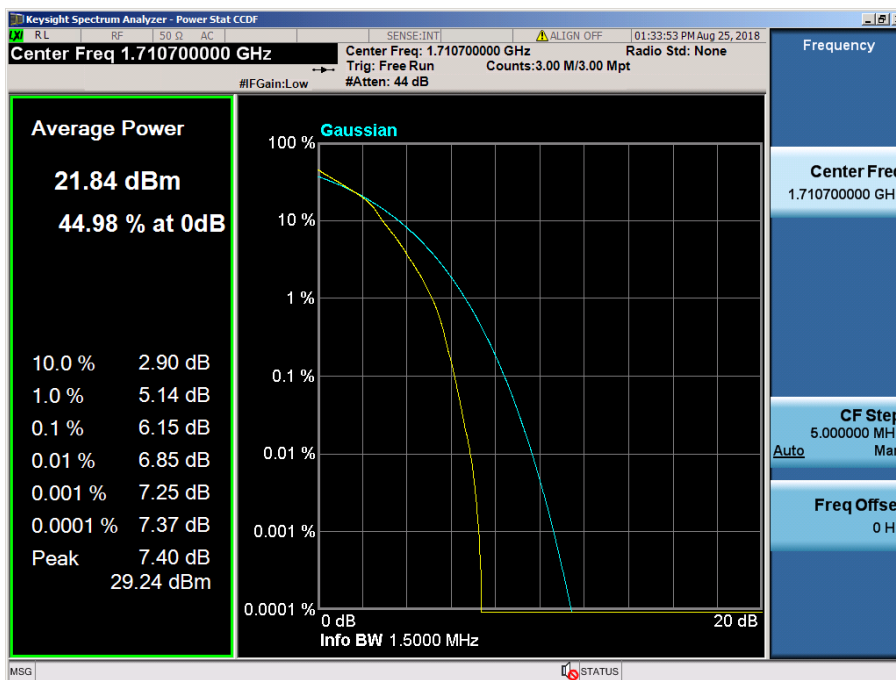

LTE Band 4 / 10 MHz / 64QAM - RB Size 50

LTE Band 4 / 5 MHz / QPSK - RB Size 25

LTE Band 4 / 5 MHz / 16QAM - RB Size 25

LTE Band 4 / 5 MHz / 64QAM - RB Size 25

LTE Band 4 / 3 MHz / QPSK - RB Size 15

LTE Band 4 / 3 MHz / 16QAM - RB Size 15

LTE Band 4 / 3 MHz / 64QAM - RB Size 15

LTE Band 4 / 1.4 MHz / QPSK - RB Size 6

LTE Band 4 / 1.4 MHz / 16QAM - RB Size 6

LTE Band 4 / 1.4 MHz / 64QAM - RB Size 6

8.2.4 LTE Band 2

LTE Band 2 / 20 MHz / QPSK - RB Size 100