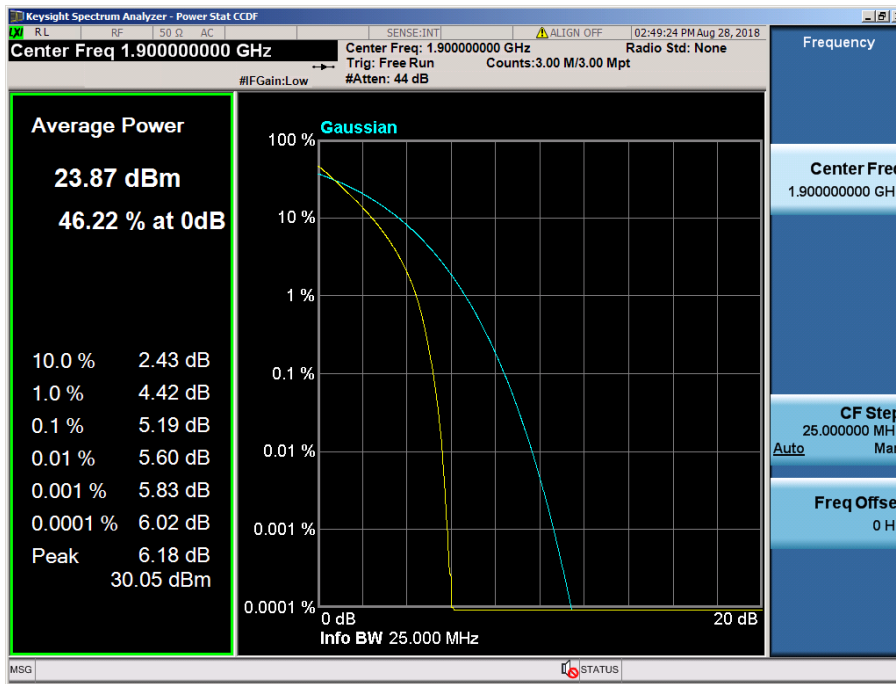

LTE Band 4 / 3 MHz / 64QAM - RB Size 15

LTE Band 4 / 1.4 MHz / QPSK - RB Size 6

LTE Band 4 / 1.4 MHz / 16QAM - RB Size 6

LTE Band 4 / 1.4 MHz / 64QAM - RB Size 6

8.2.4 LTE Band 2

LTE Band 2 / 20 MHz / QPSK - RB Size 100

LTE Band 2 / 20 MHz / 16QAM - RB Size 100

LTE Band 2 / 20 MHz / 64QAM - RB Size 100

LTE Band 2 / 15 MHz / QPSK - RB Size 75

LTE Band 2 / 15 MHz / 16QAM - RB Size 75

LTE Band 2 / 15 MHz / 64QAM - RB Size 75