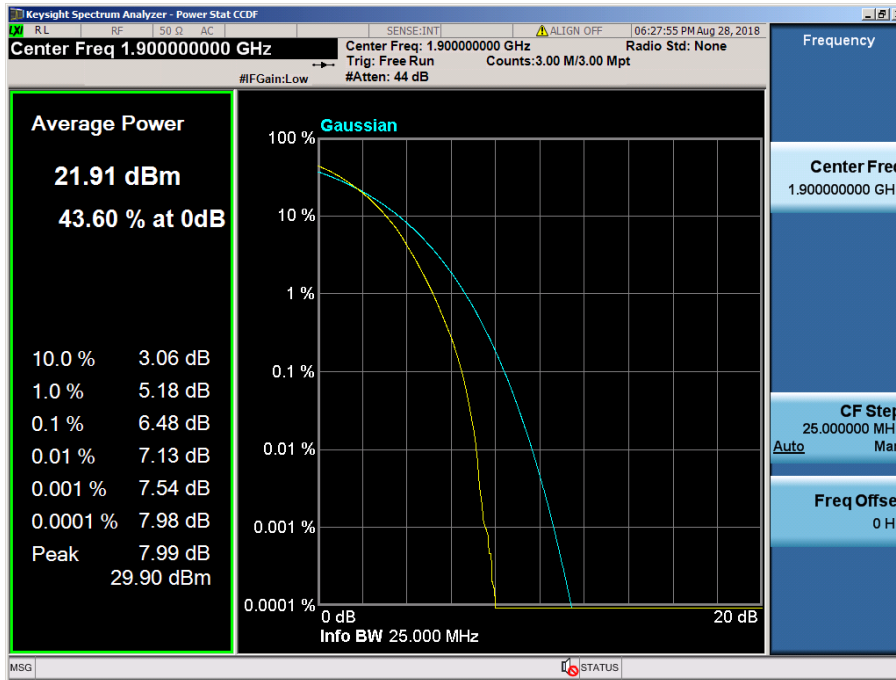

LTE Band 4 / 3 MHz / 64QAM - RB Size 15

LTE Band 4 / 1.4 MHz / QPSK - RB Size 6

LTE Band 4 / 1.4 MHz / 16QAM - RB Size 6

LTE Band 4 / 1.4 MHz / 64QAM - RB Size 6

8.2.4 LTE Band 2

LTE Band 2 / 20 MHz / QPSK - RB Size 100

LTE Band 2 / 20 MHz / 16QAM - RB Size 100

LTE Band 2 / 20 MHz / 64QAM - RB Size 100

LTE Band 2 / 15 MHz / QPSK - RB Size 75

LTE Band 2 / 15 MHz / 16QAM - RB Size 75

LTE Band 2 / 15 MHz / 64QAM - RB Size 75