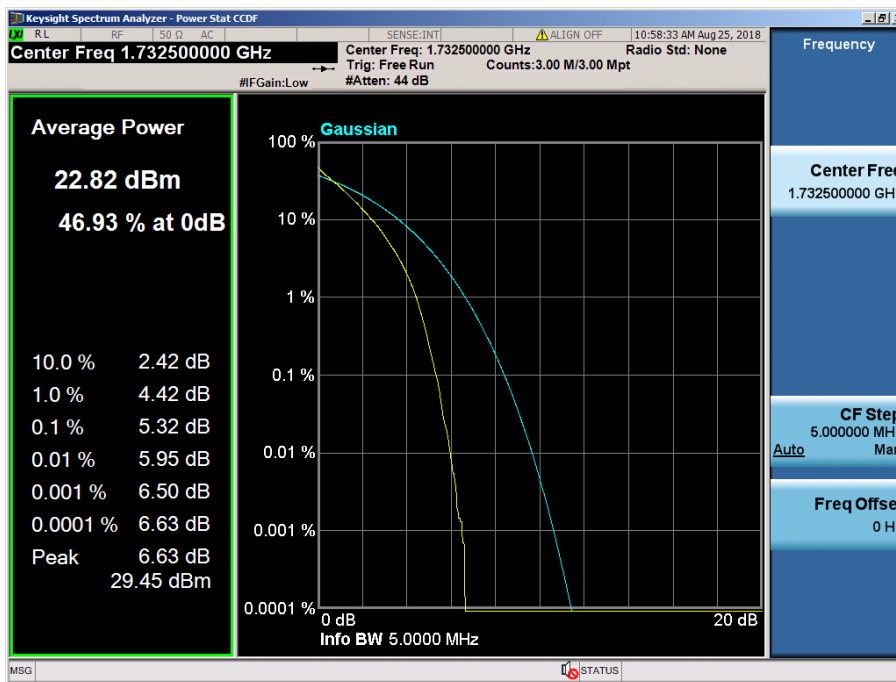

LTE Band 4 / 10 MHz / 64QAM - RB Size 50

LTE Band 4 / 5 MHz / QPSK - RB Size 25

LTE Band 4 / 5 MHz / 16QAM - RB Size 25

LTE Band 4 / 5 MHz / 64QAM - RB Size 25

LTE Band 4 / 3 MHz / QPSK - RB Size 15

LTE Band 4 / 3 MHz / 16QAM - RB Size 15

LTE Band 4 / 3 MHz / 64QAM - RB Size 15

LTE Band 4 / 1.4 MHz / QPSK - RB Size 6

LTE Band 4 / 1.4 MHz / 16QAM - RB Size 6

LTE Band 4 / 1.4 MHz / 64QAM - RB Size 6

8.2.4 LTE Band 2

LTE Band 2 / 20 MHz / QPSK - RB Size 100

LTE Band 2 / 20 MHz / 16QAM - RB Size 100

LTE Band 2 / 20 MHz / 64QAM - RB Size 100

LTE Band 2 / 15 MHz / QPSK - RB Size 75

LTE Band 2 / 15 MHz / 16QAM - RB Size 75

LTE Band 2 / 15 MHz / 64QAM - RB Size 75