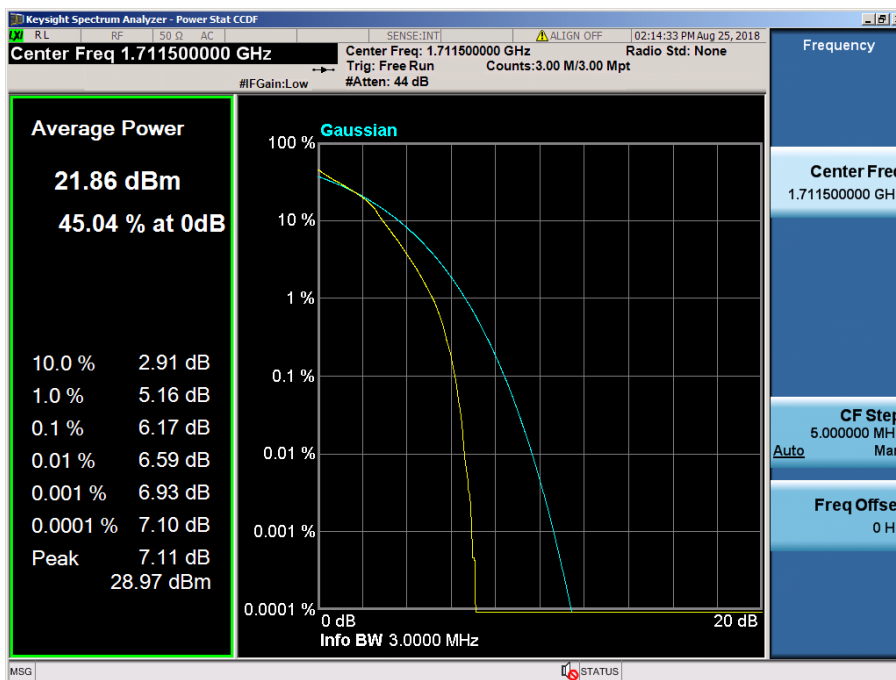

LTE Band 4 / 10 MHz / 64QAM - RB Size 50

LTE Band 4 / 5 MHz / QPSK - RB Size 25

LTE Band 4 / 5 MHz / 16QAM - RB Size 25

LTE Band 4 / 5 MHz / 64QAM - RB Size 25

LTE Band 4 / 3 MHz / QPSK - RB Size 15

LTE Band 4 / 3 MHz / 16QAM - RB Size 15

LTE Band 4 / 3 MHz / 64QAM - RB Size 15

LTE Band 4 / 1.4 MHz / QPSK - RB Size 6

LTE Band 4 / 1.4 MHz / 16QAM - RB Size 6

LTE Band 4 / 1.4 MHz / 64QAM - RB Size 6

8.2.4 LTE Band 2

LTE Band 2 / 20 MHz / QPSK - RB Size 100