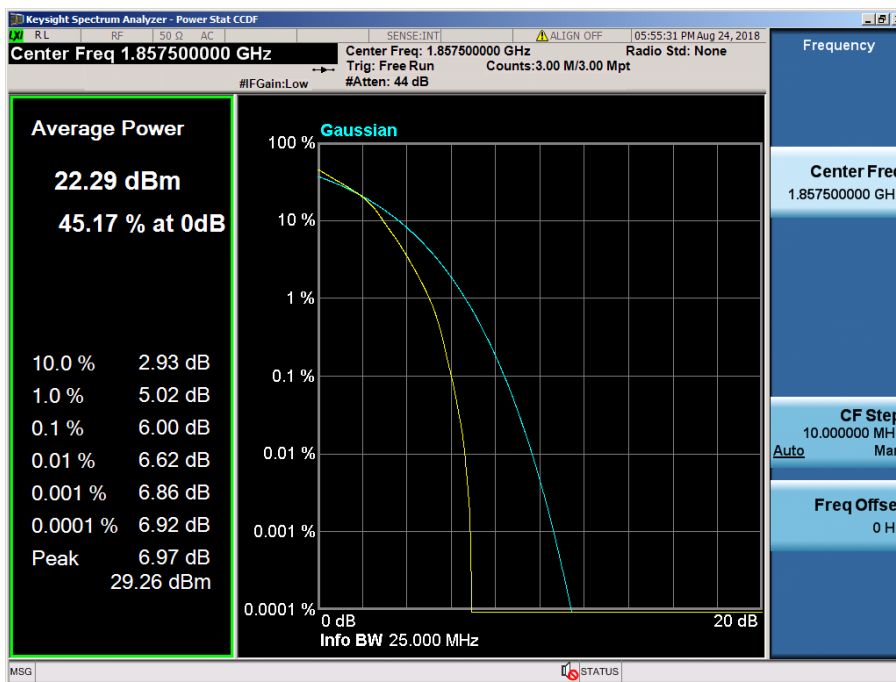

LTE Band 4 / 3 MHz / 64QAM - RB Size 15

LTE Band 4 / 1.4 MHz / QPSK - RB Size 6

LTE Band 4 / 1.4 MHz / 16QAM - RB Size 6

LTE Band 4 / 1.4 MHz / 64QAM - RB Size 6

8.2.4 LTE Band 2

LTE Band 2 / 20 MHz / QPSK - RB Size 100

LTE Band 2 / 20 MHz / 16QAM - RB Size 100

LTE Band 2 / 20 MHz / 64QAM - RB Size 100

LTE Band 2 / 15 MHz / QPSK - RB Size 75

LTE Band 2 / 15 MHz / 16QAM - RB Size 75

LTE Band 2 / 15 MHz / 64QAM - RB Size 75