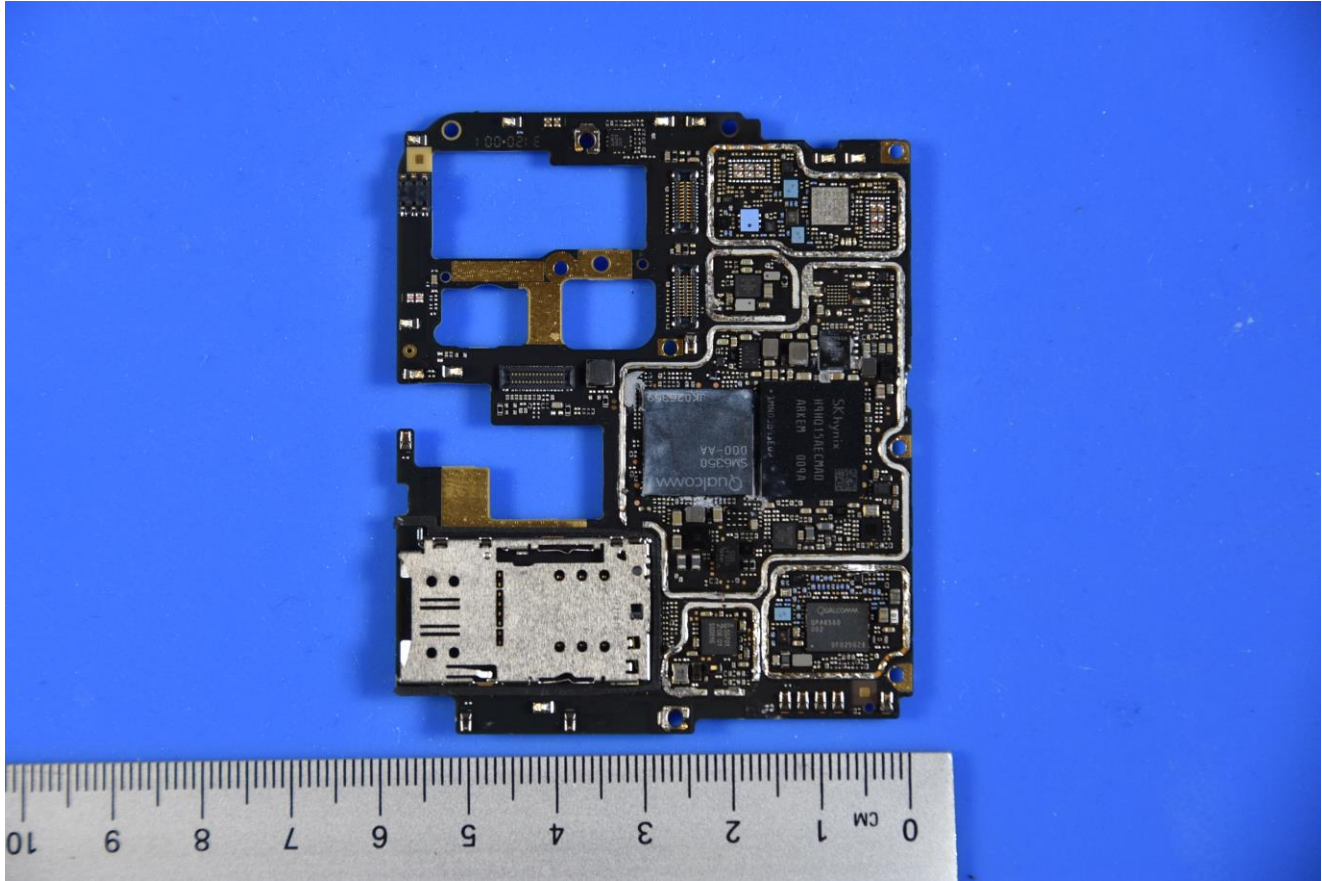

INTERNAL PHOTOGRAPHS

	<p>LG Electronics USA, Inc. FCC ID: ZNFK920AM</p>	<p>Model: LM-K920AM</p>
<p>Internal Photos</p>	<p>EUT Type: Portable Handset</p>	<p>Page 2 of 9</p>

	<p>LG Electronics USA, Inc. FCC ID: ZNFK920AM</p>	<p>Model: LM-K920AM</p>
<p>Internal Photos</p>	<p>EUT Type: Portable Handset</p>	<p>Page 3 of 9</p>

	<p>LG Electronics USA, Inc. FCC ID: ZNFK920AM</p>	<p>Model: LM-K920AM</p>
<p>Internal Photos</p>	<p>EUT Type: Portable Handset</p>	<p>Page 4 of 9</p>

	LG Electronics USA, Inc. FCC ID: ZNFK920AM	Model: LM-K920AM
Internal Photos	EUT Type: Portable Handset	Page 5 of 9

 <p>PCTEST Proud to be part of element</p>	LG Electronics USA, Inc. FCC ID: ZNFK920AM	Model: LM-K920AM
Internal Photos	EUT Type: Portable Handset	Page 6 of 9

	LG Electronics USA, Inc. FCC ID: ZNFK920AM	Model: LM-K920AM
Internal Photos	EUT Type: Portable Handset	Page 7 of 9