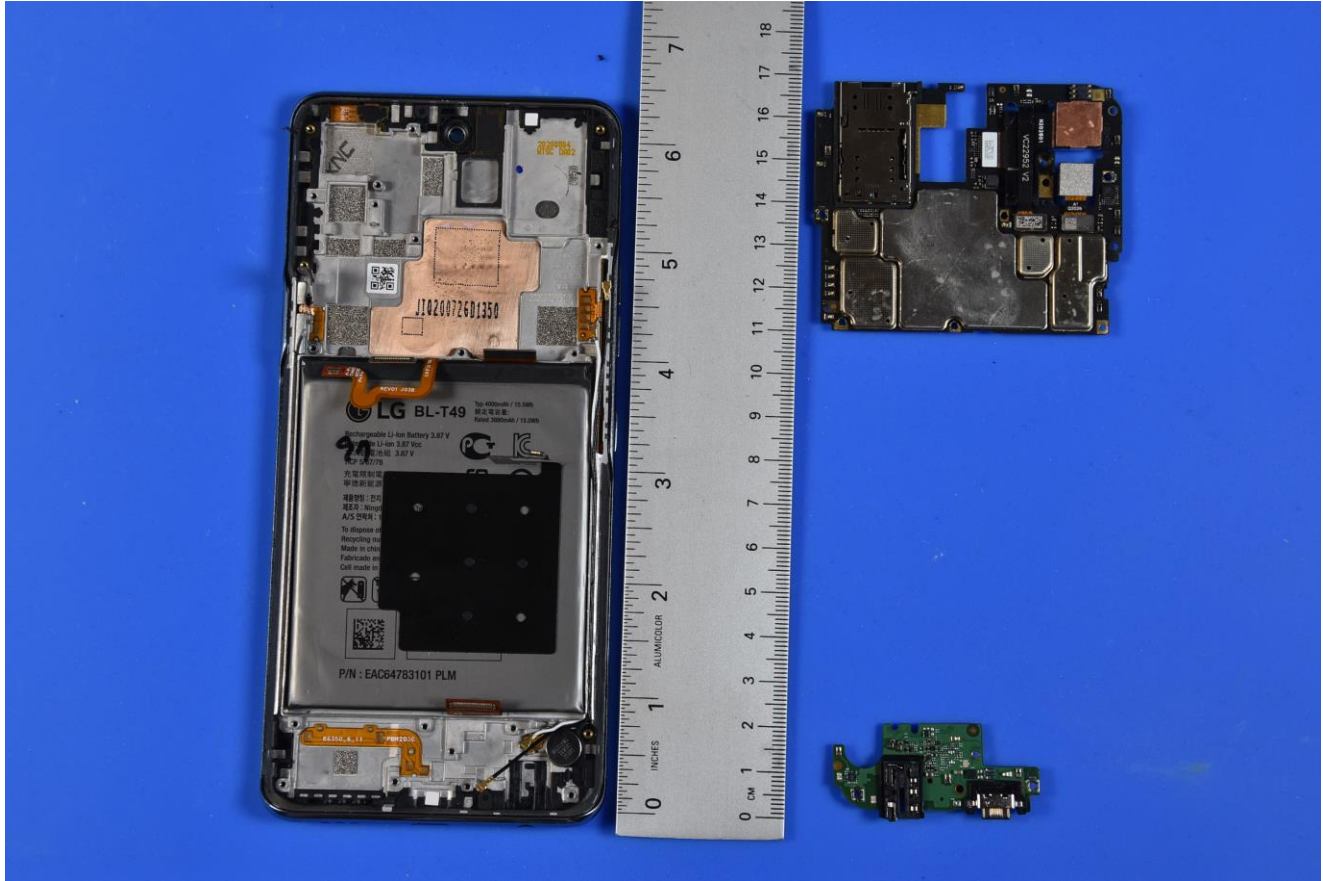

INTERNAL PHOTOGRAPHS

	<p>LG Electronics USA, Inc. FCC ID: ZNFK920AM</p>	<p>Model: LM-K920AM</p>
<p>Internal Photos</p>	<p>EUT Type: Portable Handset</p>	<p>Page 2 of 9</p>

	<p>LG Electronics USA, Inc. FCC ID: ZNFK920AM</p>	<p>Model: LM-K920AM</p>
<p>Internal Photos</p>	<p>EUT Type: Portable Handset</p>	<p>Page 3 of 9</p>

	<p>LG Electronics USA, Inc. FCC ID: ZNFK920AM</p>	<p>Model: LM-K920AM</p>
<p>Internal Photos</p>	<p>EUT Type: Portable Handset</p>	<p>Page 4 of 9</p>

	LG Electronics USA, Inc. FCC ID: ZNFK920AM	Model: LM-K920AM
Internal Photos	EUT Type: Portable Handset	Page 5 of 9

 <p>PCTEST Proud to be part of element</p>	LG Electronics USA, Inc. FCC ID: ZNFK920AM	Model: LM-K920AM
Internal Photos	EUT Type: Portable Handset	Page 6 of 9

	LG Electronics USA, Inc. FCC ID: ZNFK920AM	Model: LM-K920AM
Internal Photos	EUT Type: Portable Handset	Page 7 of 9