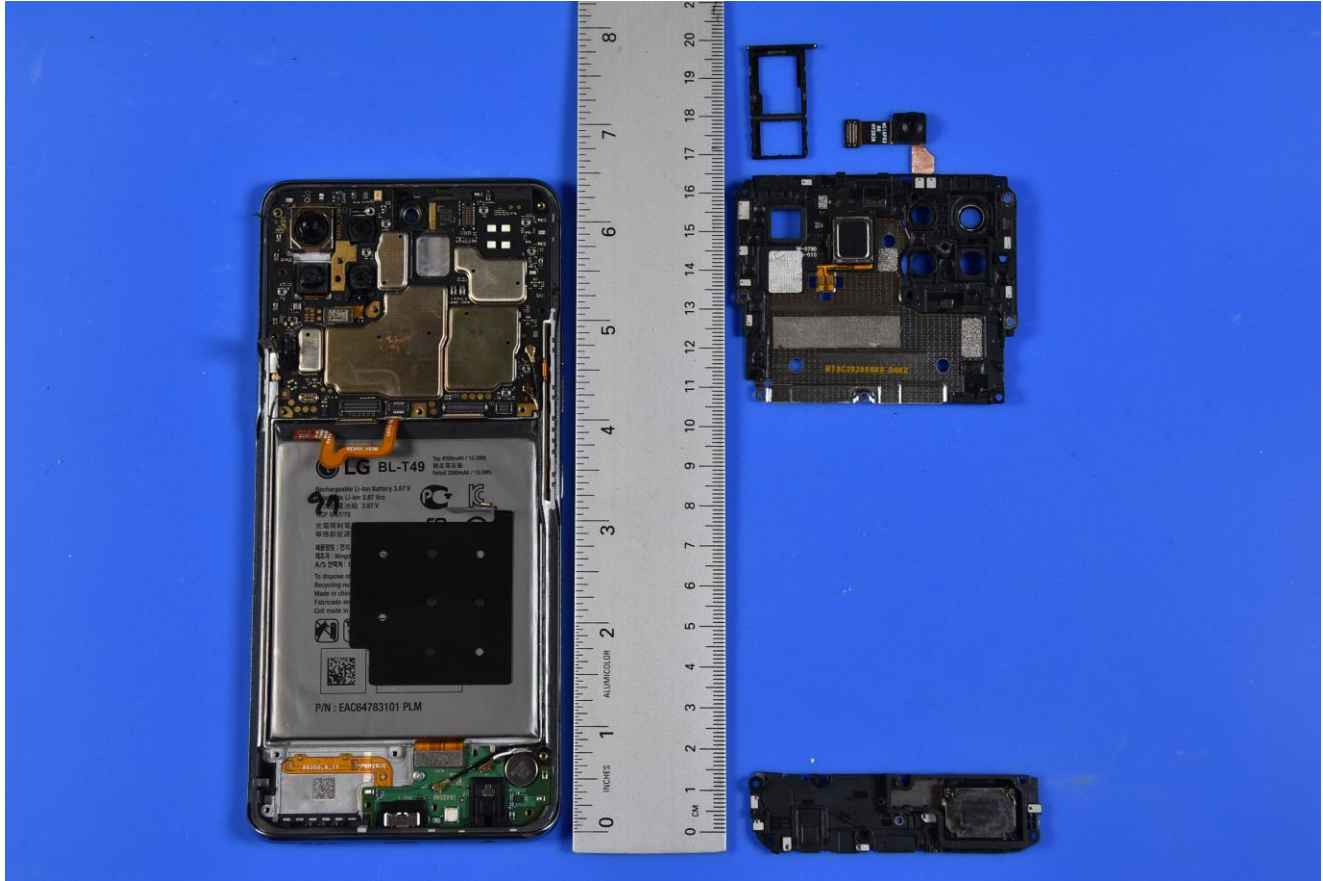

INTERNAL PHOTOGRAPHS

	<p>LG Electronics USA, Inc. FCC ID: ZNFK920AM</p>	<p>Model: LM-K920AM</p>
<p>Internal Photos</p>	<p>EUT Type: Portable Handset</p>	<p>Page 2 of 9</p>

	<p>LG Electronics USA, Inc. FCC ID: ZNFK920AM</p>	<p>Model: LM-K920AM</p>
<p>Internal Photos</p>	<p>EUT Type: Portable Handset</p>	<p>Page 3 of 9</p>

	<p>LG Electronics USA, Inc. FCC ID: ZNFK920AM</p>	<p>Model: LM-K920AM</p>
<p>Internal Photos</p>	<p>EUT Type: Portable Handset</p>	<p>Page 4 of 9</p>

	LG Electronics USA, Inc. FCC ID: ZNFK920AM	Model: LM-K920AM
Internal Photos	EUT Type: Portable Handset	Page 5 of 9

 <p>PCTEST Proud to be part of element</p>	LG Electronics USA, Inc. FCC ID: ZNFK920AM	Model: LM-K920AM
Internal Photos	EUT Type: Portable Handset	Page 6 of 9

	LG Electronics USA, Inc. FCC ID: ZNFK920AM	Model: LM-K920AM
Internal Photos	EUT Type: Portable Handset	Page 7 of 9

	LG Electronics USA, Inc. FCC ID: ZNFK920AM	Model: LM-K920AM
Internal Photos	EUT Type: Portable Handset	Page 8 of 9

 Proud to be part of element	LG Electronics USA, Inc. FCC ID: ZNFK920AM	Model: LM-K920AM
Internal Photos	EUT Type: Portable Handset	Page 9 of 9