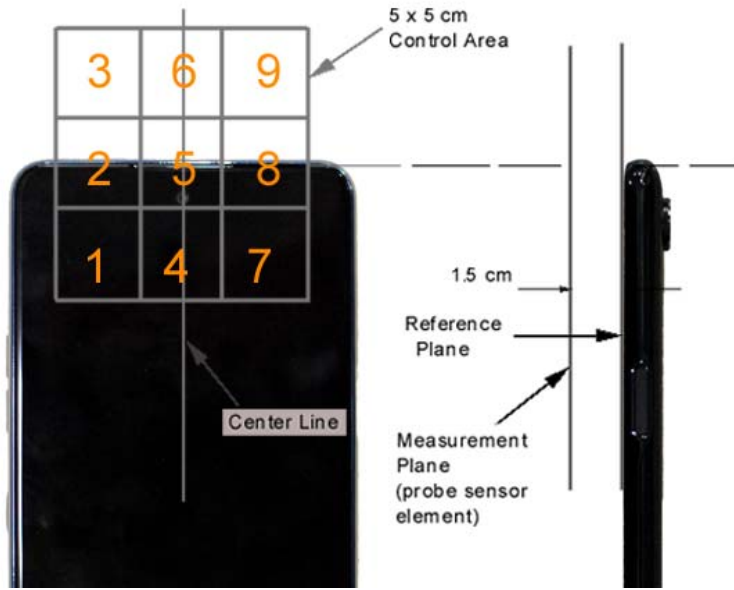

Figure 18-1
Ear Reference Point HAC Phantom Alignment

Figure 18-2
HAC Phantom Plane Alignment

FCC ID: ZNFK920AM	 PCTEST <small>Proud to be part of</small>	HAC (RF EMISSIONS) TEST REPORT	 LG Approved by: Quality Manager
Filename: 1M2008130119-11.ZNF	Test Dates: 09/21/2020 - 09/23/2020	DUT Type: Portable Handset	Page 75 of 76

Figure 18-3 5x5 Scan grid above WD

Figure 18-4 E-Field WD Scan overlay

FCC ID: ZNFK920AM	 PCTEST Proud to be part of 	HAC (RF EMISSIONS) TEST REPORT	 LG	Approved by: Quality Manager
Filename: 1M2008130119-11.ZNF	Test Dates: 09/21/2020 - 09/23/2020	DUT Type: Portable Handset		Page 76 of 76