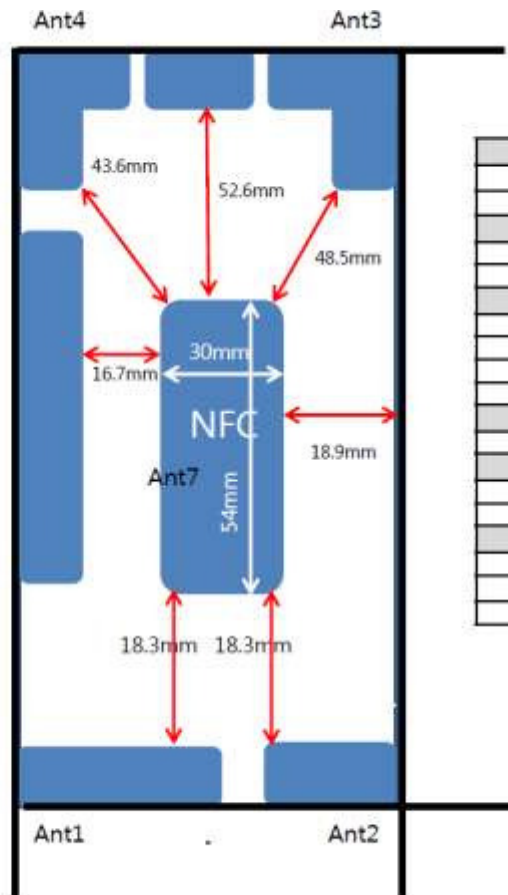

Antenna and Device Information

Ant #1
LTE B12(17) @
LTE/WCDMA/GSM B5
Ant #2
LTE B4
LTE/WCDMA/GSM B2
Ant #3
LTE B12(17) DRx
LTE/WCDMA B5 DRx
LTE/WCDMA B2 DRx
LTE B4 DRx
Ant #4
GPS
Ant #5
BT/Wi-Fi 2.4G
Wi-Fi 5G
Ant #6
LTE B20 DRx
Ant #7
NFC

Rear view

SAR Test Setup Photographs

■ **Test Setup Photo (Left All)**

■ Test Setup Photo(Left Touch/Tilt)

■ **Test Setup Photo (Right All)**

■ **Test Setup Photo (Right Touch/Tilt)**

■ **Test Setup Photo (Body All)**

■ **Test Setup Photo (Rear)**

[Distance of 1.0 cm from the EUT]

■ **Test Setup Photo (Front)**

[Distance of **1.0 cm** from the EUT]

■ **Test Setup Photo (Left)**

[Distance of 1.0 cm from the EUT]

■ **Test Setup Photo (Right)**

[Distance of 1.0 cm from the EUT]

■ **Test Setup Photo(Top)**

[Distance of 1.0 cm from the EUT]

■ **Test Setup Photo(Bottom)**

[Distance of 1.0 cm from the EUT]