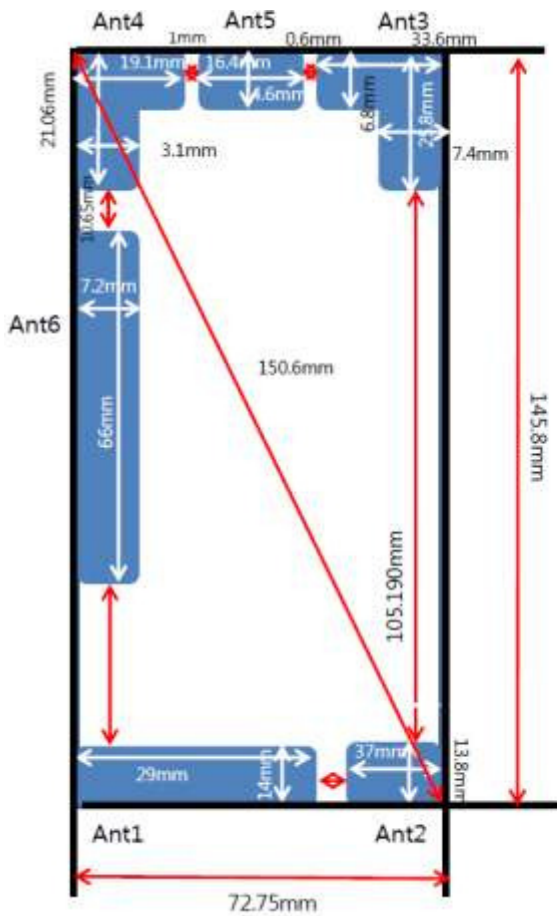

Antenna and Device Information

Ant #1
LTE B12(17) @
LTE/WCDMA/GSM B5
Ant #2
LTE B4
LTE/WCDMA/GSM B2
Ant #3
LTE B12(17) DRx
LTE/WCDMA B5 DRx
LTE/WCDMA B2 DRx
LTE B4 DRx
Ant #4
GPS
Ant #5
BT/Wi-Fi 2.4G
Wi-Fi 5G
Ant #6
LTE B20 DRx
Ant #7
NFC

Rear view

SAR Test Setup Photographs

■ **Test Setup Photo (Left All)**

■ Test Setup Photo(Left Touch/Tilt)

■ **Test Setup Photo (Right All)**

■ **Test Setup Photo (Right Touch/Tilt)**

■ **Test Setup Photo (Body All)**

■ **Test Setup Photo (Rear)**

[Distance of 1.0 cm from the EUT]

■ **Test Setup Photo (Front)**

[Distance of **1.0 cm** from the EUT]

■ **Test Setup Photo (Left)**

[Distance of 1.0 cm from the EUT]

■ **Test Setup Photo (Right)**

[Distance of 1.0 cm from the EUT]

■ **Test Setup Photo(Top)**

[Distance of 1.0 cm from the EUT]

■ **Test Setup Photo(Bottom)**

[Distance of 1.0 cm from the EUT]