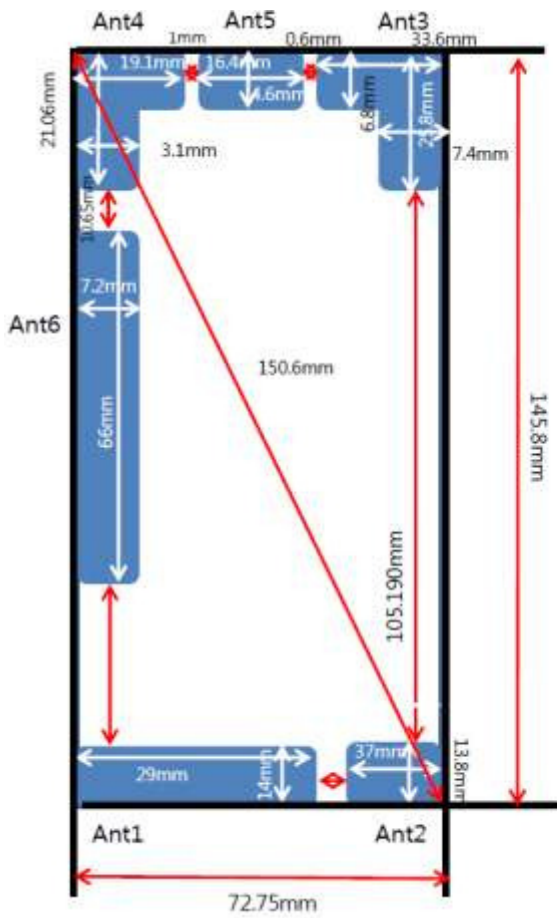

## Antenna and Device Information

<b>Ant #1</b>
LTE B12(17) @
LTE/WCDMA/GSM B5
<b>Ant #2</b>
LTE B4
LTE/WCDMA/GSM B2
<b>Ant #3</b>
LTE B12(17) DRx
LTE/WCDMA B5 DRx
LTE/WCDMA B2 DRx
LTE B4 DRx
<b>Ant #4</b>
GPS
<b>Ant #5</b>
BT/Wi-Fi 2.4G
Wi-Fi 5G
<b>Ant #6</b>
LTE B20 DRx
<b>Ant #7</b>
NFC

## SAR Test Setup Photographs

■ **Test Setup Photo (Left All)**

■ Test Setup Photo(Left Touch/Tilt)

■ **Test Setup Photo (Right All)**

■ **Test Setup Photo (Right Touch/Tilt)**

■ **Test Setup Photo (Body All)**

■ **Test Setup Photo (Rear)**

**[Distance of 1.0 cm from the EUT]**

■ Test Setup Photo (Front)

[Distance of 1.0 cm from the EUT]

■ **Test Setup Photo (Left)**

**[Distance of 1.0 cm from the EUT]**

■ **Test Setup Photo (Right)**

**[Distance of 1.0 cm from the EUT]**

■ **Test Setup Photo(Top)**

**[Distance of 1.0 cm from the EUT]**

■ **Test Setup Photo(Bottom)**

**[Distance of 1.0 cm from the EUT]**