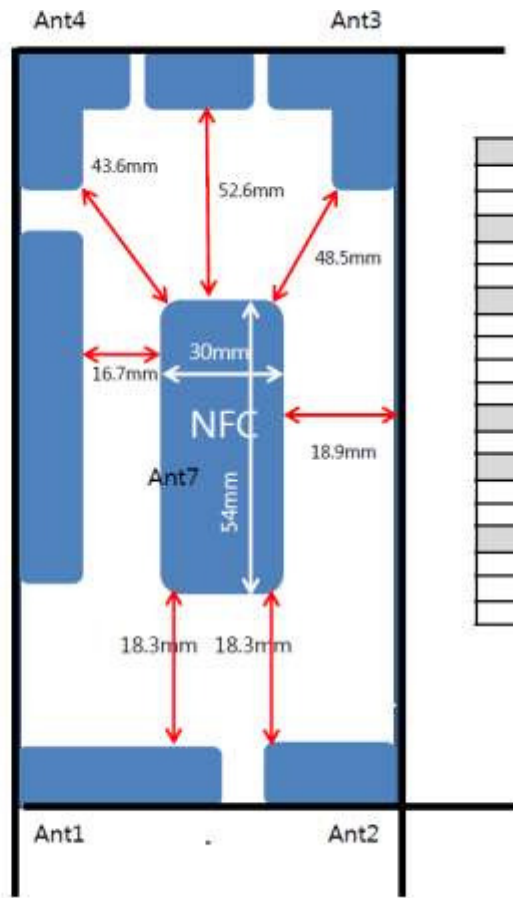

## Antenna and Device Information

<b>Ant #1</b>
LTE B12(17) @
LTE/WCDMA/GSM B5
<b>Ant #2</b>
LTE B4
LTE/WCDMA/GSM B2
<b>Ant #3</b>
LTE B12(17) DRx
LTE/WCDMA B5 DRx
LTE/WCDMA B2 DRx
LTE B4 DRx
<b>Ant #4</b>
GPS
<b>Ant #5</b>
BT/Wi-Fi 2.4G
Wi-Fi 5G
<b>Ant #6</b>
LTE B20 DRx
<b>Ant #7</b>
NFC

Rear view

■ **Test Setup Photo (Rear)**

**[Distance of 1.0 cm from the EUT]**

■ Test Setup Photo (Front)

[Distance of 1.0 cm from the EUT]

■ **Test Setup Photo (Left)**

**[Distance of 1.0 cm from the EUT]**

■ **Test Setup Photo (Right)**

**[Distance of 1.0 cm from the EUT]**

■ **Test Setup Photo(Top)**

**[Distance of 1.0 cm from the EUT]**

■ **Test Setup Photo(Bottom)**

**[Distance of 1.0 cm from the EUT]**