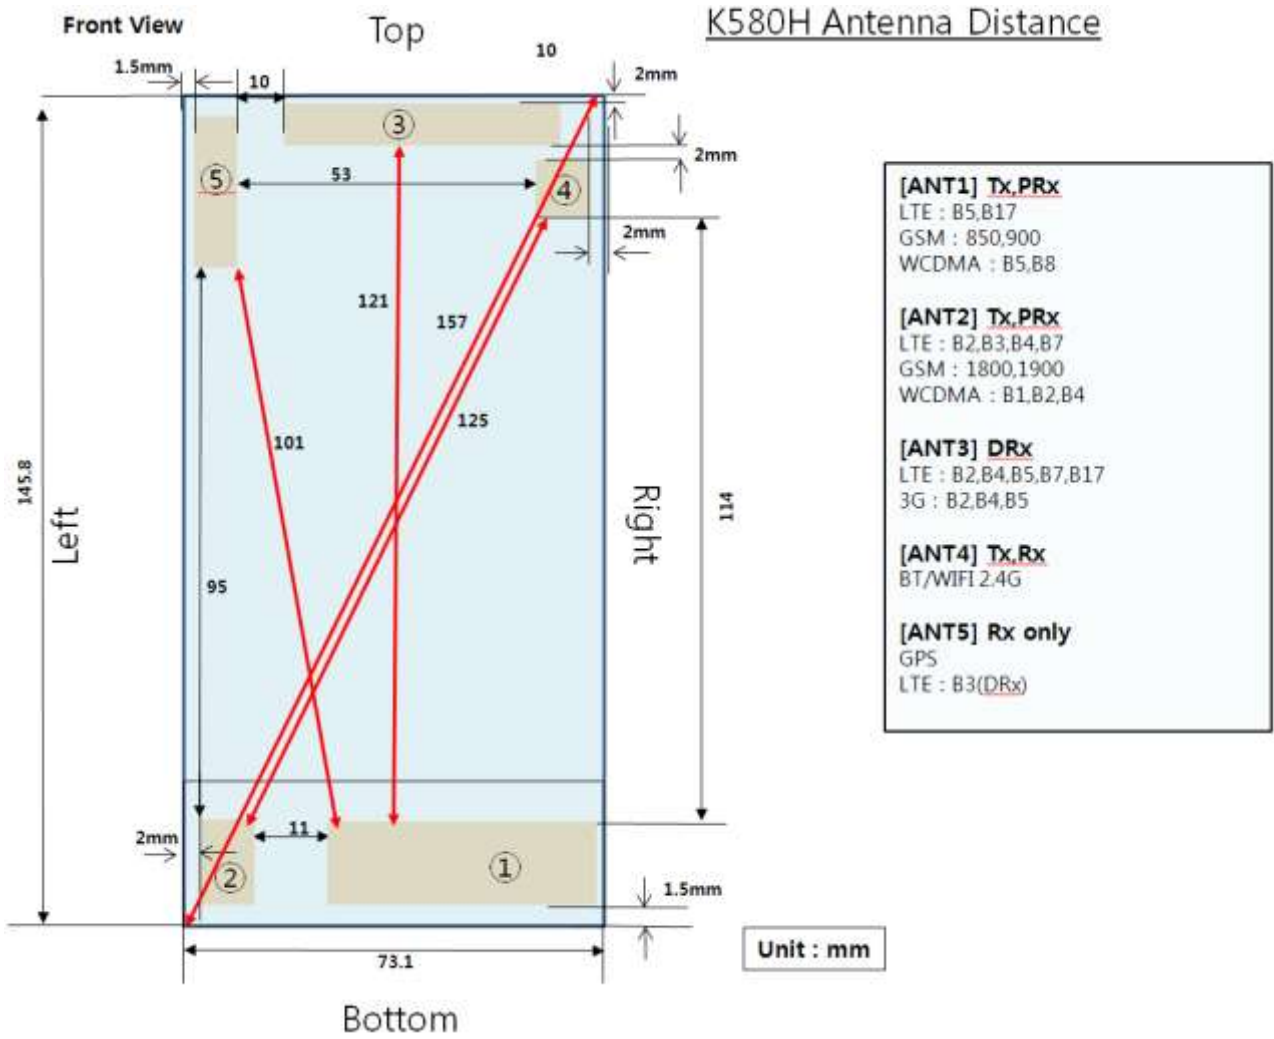

Antenna and Device Information

SAR Test Setup Photographs

■ **Test Setup Photo (Left All)**

■ **Test Setup Photo(Left Touch/Tilt)**

■ **Test Setup Photo (Right All)**

■ **Test Setup Photo (Right Touch/Tilt)**

■ **Test Setup Photo (Body All)**

■ **Test Setup Photo (Rear)**

[Distance of 1.0 cm from the EUT]

■ **Test Setup Photo (Front)**

[Distance of **1.0 cm** from the EUT]

■ **Test Setup Photo (Left)**

[Distance of 1.0 cm from the EUT]

■ **Test Setup Photo (Right)**

[Distance of 1.0 cm from the EUT]

■ **Test Setup Photo(Top)**

[Distance of 1.0 cm from the EUT]

■ **Test Setup Photo(Bottom)**

[Distance of 1.0 cm from the EUT]