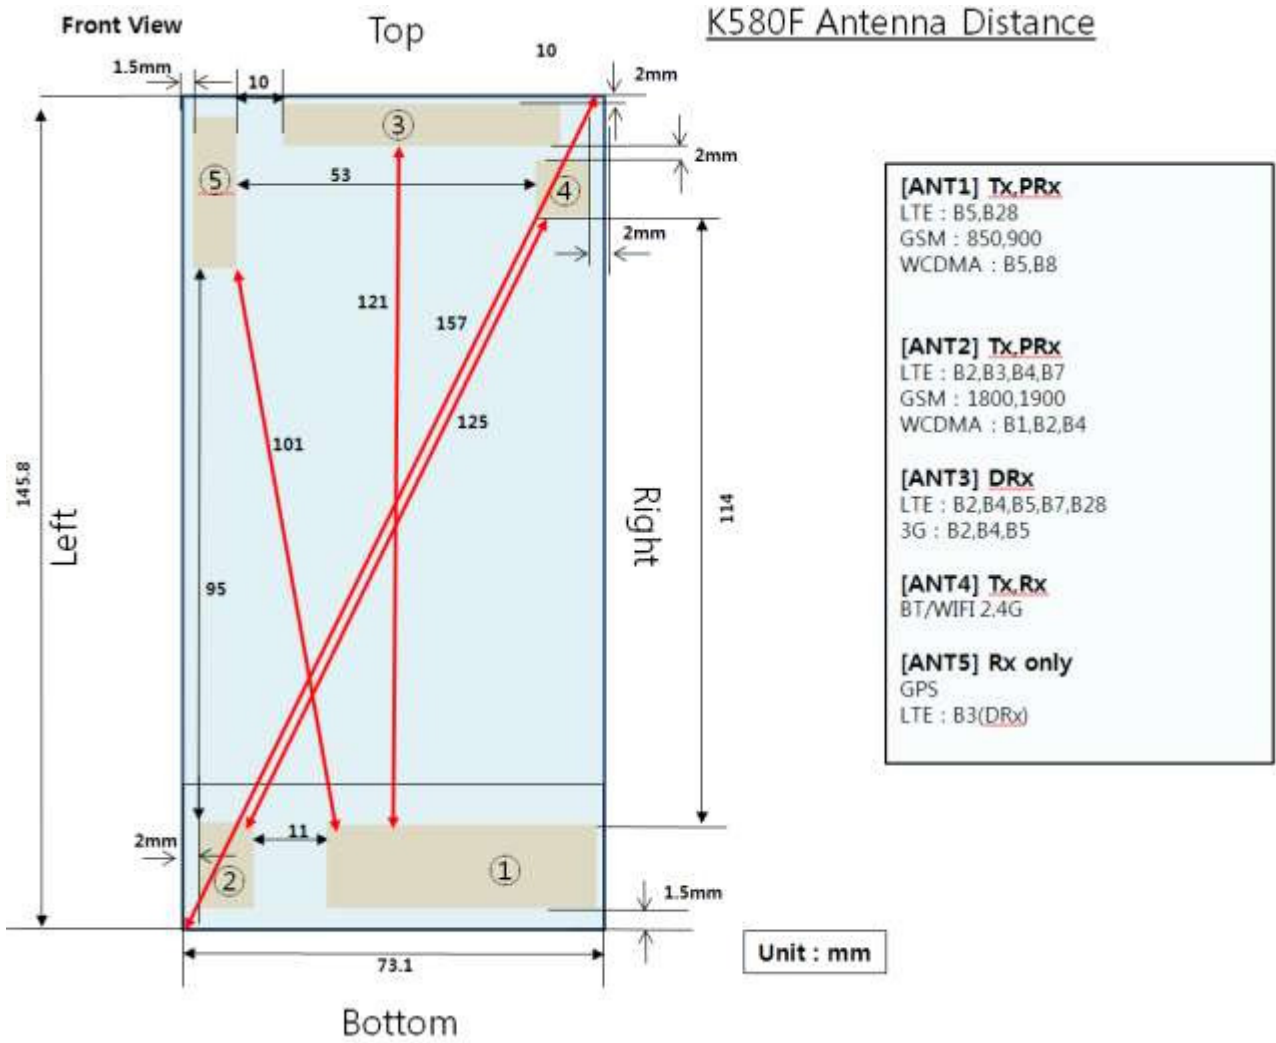

Antenna and Device Information

SAR Test Setup Photographs

■ **Test Setup Photo (Left All)**

■ **Test Setup Photo(Left Touch/Tilt)**

■ **Test Setup Photo (Right All)**

■ **Test Setup Photo (Right Touch/Tilt)**

■ **Test Setup Photo (Body All)**

■ **Test Setup Photo (Rear)**

[Distance of 1.0 cm from the EUT]

■ **Test Setup Photo (Front)**

[Distance of **1.0 cm** from the EUT]

■ **Test Setup Photo (Left)**

[Distance of 1.0 cm from the EUT]

■ **Test Setup Photo (Right)**

[Distance of 1.0 cm from the EUT]

■ **Test Setup Photo(Top)**

[Distance of 1.0 cm from the EUT]

■ **Test Setup Photo(Bottom)**

[Distance of 1.0 cm from the EUT]