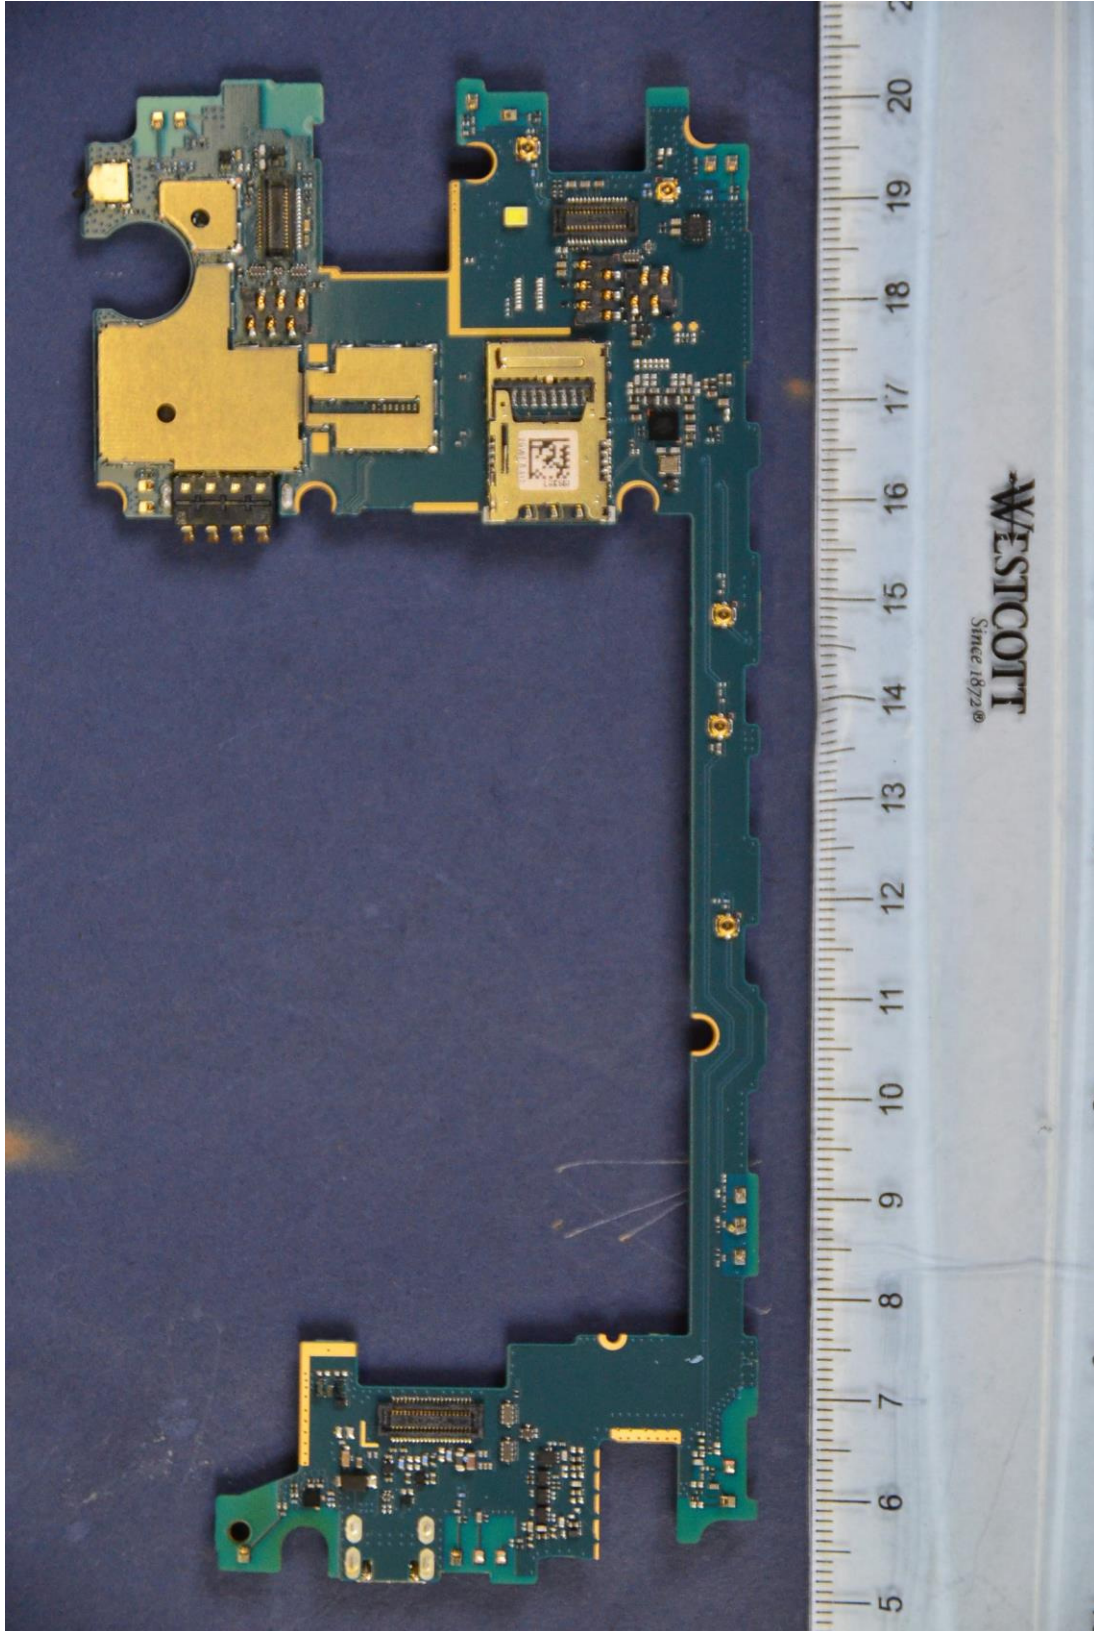

INTERNAL PHOTOGRAPHS

	<p>LG Electronics MobileComm U.S.A FCC ID: ZNFK557</p>	<p>Model: LG-K557</p>
<p>Internal Photos</p>	<p>EUT Type: Portable Handset</p>	<p>Page 1 of 11</p>

	LG Electronics MobileComm U.S.A FCC ID: ZNFK557	Model: LG-K557
Internal Photos	EUT Type: Portable Handset	Page 2 of 11

	<p>LG Electronics MobileComm U.S.A FCC ID: ZNFK557</p>	<p>Model: LG-K557</p>
<p>Internal Photos</p>	<p>EUT Type: Portable Handset</p>	<p>Page 3 of 11</p>

	LG Electronics MobileComm U.S.A FCC ID: ZNFK557	Model: LG-K557
Internal Photos	EUT Type: Portable Handset	Page 4 of 11

	<p>LG Electronics MobileComm U.S.A FCC ID: ZNFK557</p>	<p>Model: LG-K557</p>
<p>Internal Photos</p>	<p>EUT Type: Portable Handset</p>	<p>Page 5 of 11</p>

	<p>LG Electronics MobileComm U.S.A FCC ID: ZNFK557</p>	<p>Model: LG-K557</p>
<p>Internal Photos</p>	<p>EUT Type: Portable Handset</p>	<p>Page 6 of 11</p>