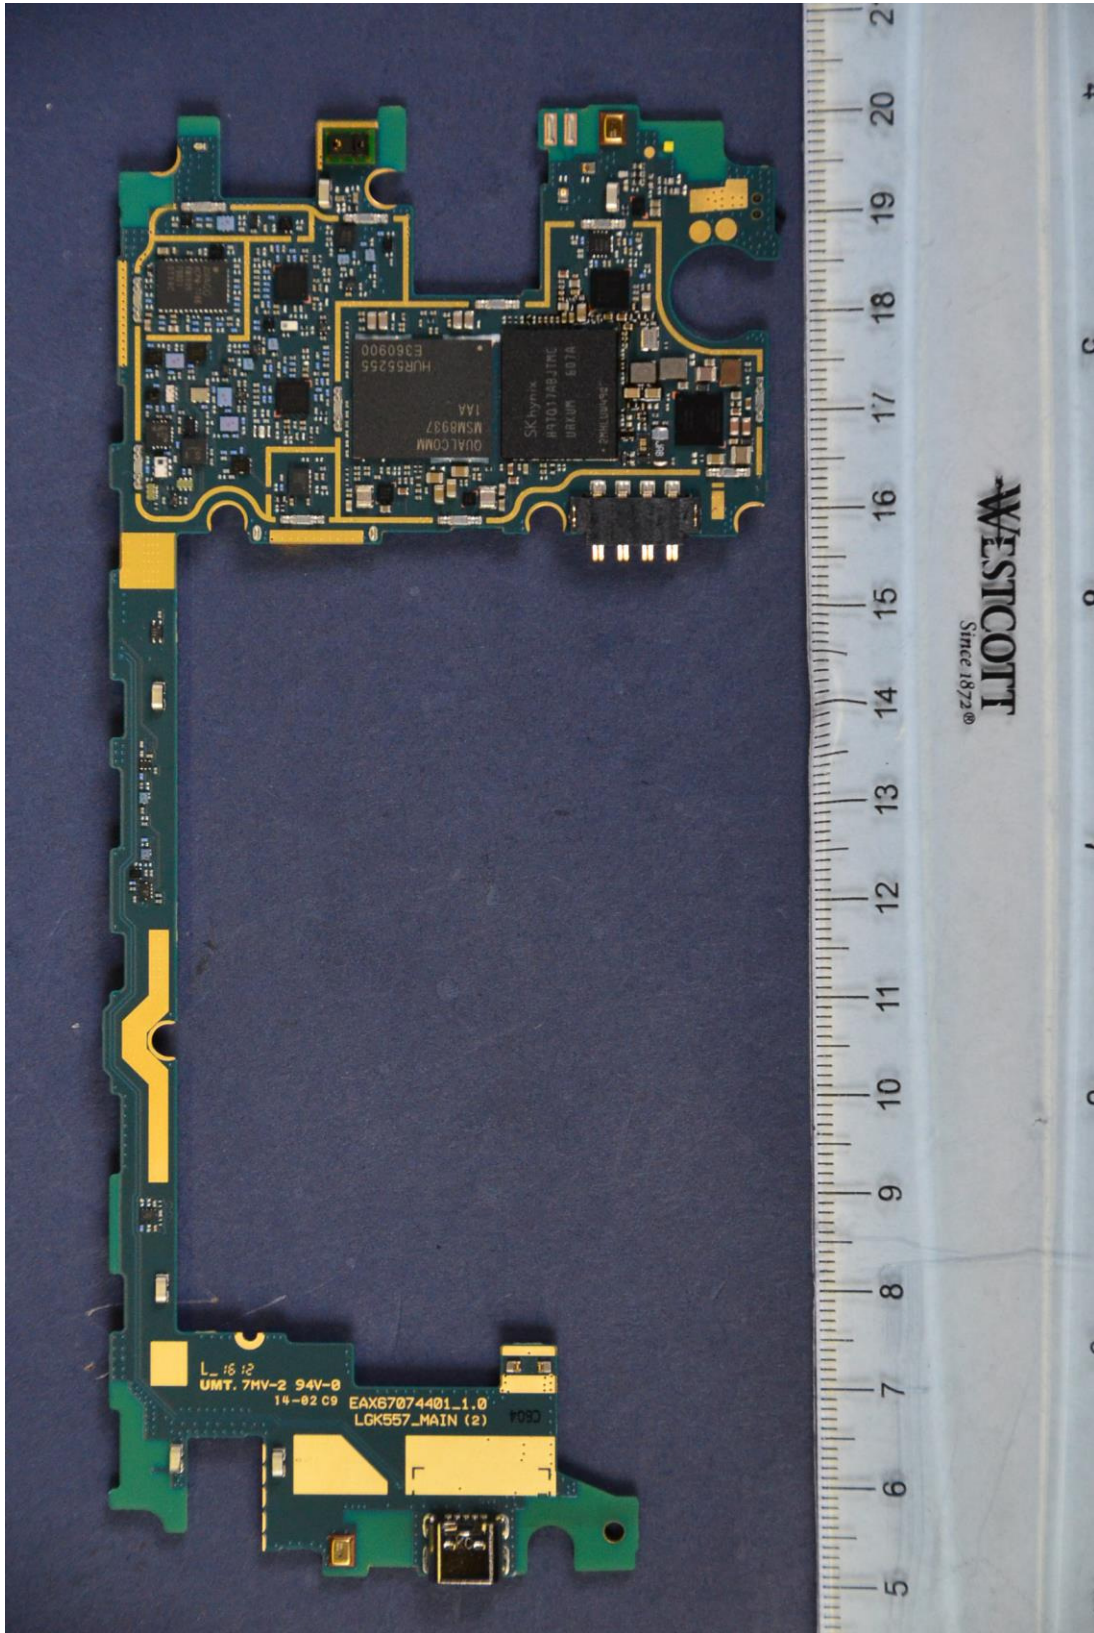

	<p>LG Electronics MobileComm U.S.A FCC ID: ZNFK557</p>	<p>Model: LG-K557</p>
<p>Internal Photos</p>	<p>EUT Type: Portable Handset</p>	<p>Page 3 of 11</p>

	LG Electronics MobileComm U.S.A FCC ID: ZNFK557	Model: LG-K557
Internal Photos	EUT Type: Portable Handset	Page 4 of 11

	<p>LG Electronics MobileComm U.S.A FCC ID: ZNFK557</p>	<p>Model: LG-K557</p>
<p>Internal Photos</p>	<p>EUT Type: Portable Handset</p>	<p>Page 5 of 11</p>

	<p>LG Electronics MobileComm U.S.A FCC ID: ZNFK557</p>	<p>Model: LG-K557</p>
<p>Internal Photos</p>	<p>EUT Type: Portable Handset</p>	<p>Page 6 of 11</p>

	<p>LG Electronics MobileComm U.S.A FCC ID: ZNFK557</p>	<p>Model: LG-K557</p>
<p>Internal Photos</p>	<p>EUT Type: Portable Handset</p>	<p>Page 8 of 11</p>

	LG Electronics MobileComm U.S.A FCC ID: ZNFK557	Model: LG-K557
Internal Photos	EUT Type: Portable Handset	Page 10 of 11