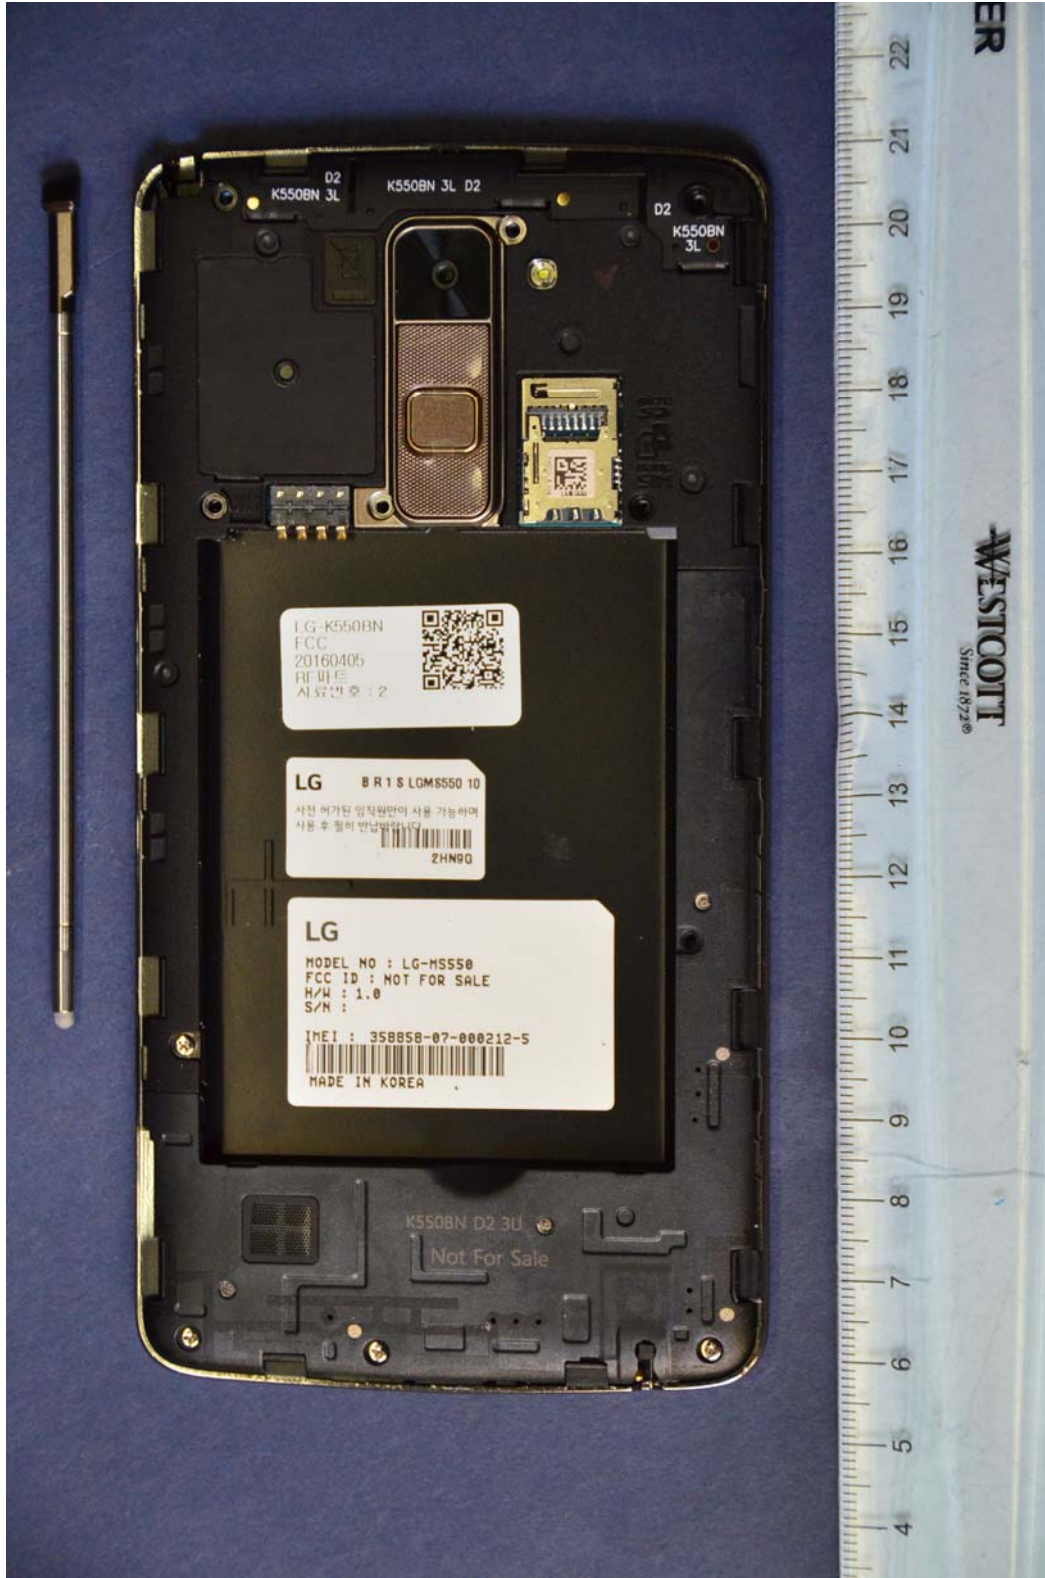

**INTERNAL PHOTOGRAPHS**

	<p>LG Electronics MobileComm U.S.A FCC ID: ZNFK550BN</p>	<p>Model: LG-K550BN</p>
<p>Internal Photos</p>	<p>EUT Type: Portable Handset</p>	<p>Page 1 of 11</p>

	LG Electronics MobileComm U.S.A FCC ID: ZNFK550BN	Model: LG-K550BN
Internal Photos	EUT Type: Portable Handset	Page 2 of 11

	LG Electronics MobileComm U.S.A FCC ID: ZNFK550BN	Model: LG-K550BN
Internal Photos	EUT Type: Portable Handset	Page 3 of 11

	<p>LG Electronics MobileComm U.S.A FCC ID: ZNFK550BN</p>	<p>Model: LG-K550BN</p>
<p>Internal Photos</p>	<p>EUT Type: Portable Handset</p>	<p>Page 4 of 11</p>

	<p>LG Electronics MobileComm U.S.A FCC ID: ZNFK550BN</p>	<p>Model: LG-K550BN</p>
<p>Internal Photos</p>	<p>EUT Type: Portable Handset</p>	<p>Page 5 of 11</p>

	<p>LG Electronics MobileComm U.S.A FCC ID: ZNFK550BN</p>	<p>Model: LG-K550BN</p>
<p>Internal Photos</p>	<p>EUT Type: Portable Handset</p>	<p>Page 6 of 11</p>