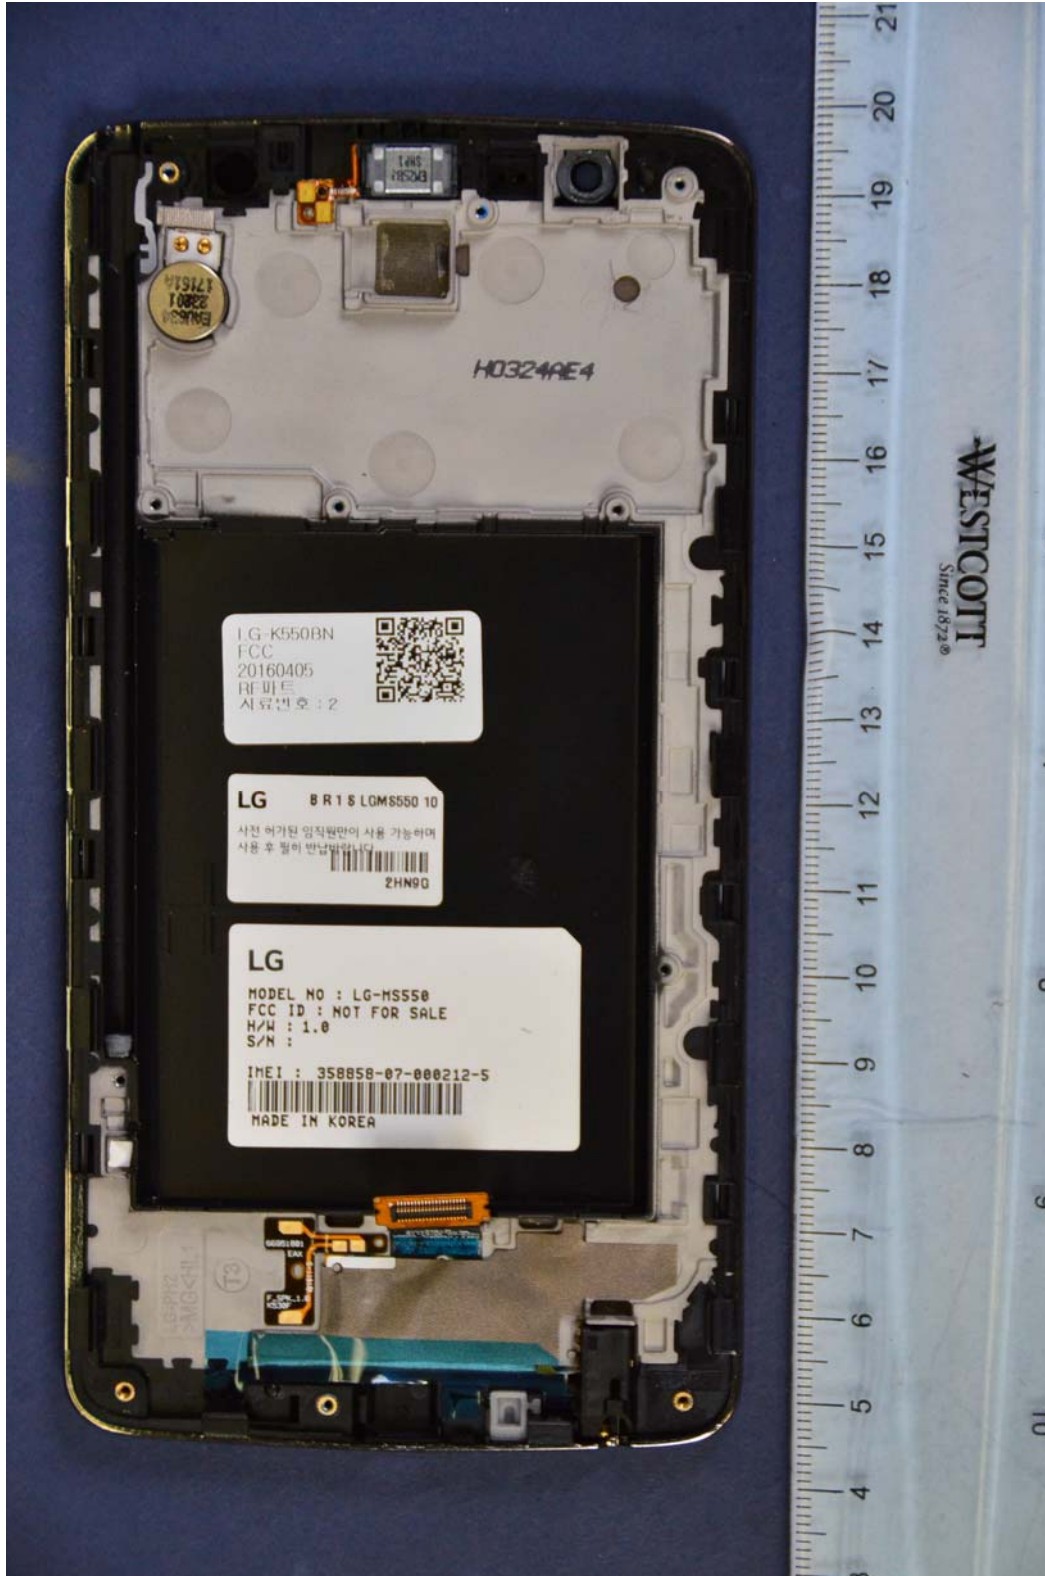

**INTERNAL PHOTOGRAPHS**

	<p>LG Electronics MobileComm U.S.A FCC ID: ZNFK550BN</p>	<p>Model: LG-K550BN</p>
<p>Internal Photos</p>	<p>EUT Type: Portable Handset</p>	<p>Page 1 of 11</p>

	LG Electronics MobileComm U.S.A FCC ID: ZNFK550BN	Model: LG-K550BN
Internal Photos	EUT Type: Portable Handset	Page 2 of 11

	LG Electronics MobileComm U.S.A FCC ID: ZNFK550BN	Model: LG-K550BN
Internal Photos	EUT Type: Portable Handset	Page 3 of 11

	<p>LG Electronics MobileComm U.S.A FCC ID: ZNFK550BN</p>	<p>Model: LG-K550BN</p>
<p>Internal Photos</p>	<p>EUT Type: Portable Handset</p>	<p>Page 4 of 11</p>

	<p>LG Electronics MobileComm U.S.A FCC ID: ZNFK550BN</p>	<p>Model: LG-K550BN</p>
<p>Internal Photos</p>	<p>EUT Type: Portable Handset</p>	<p>Page 5 of 11</p>

	<p>LG Electronics MobileComm U.S.A FCC ID: ZNFK550BN</p>	<p>Model: LG-K550BN</p>
<p>Internal Photos</p>	<p>EUT Type: Portable Handset</p>	<p>Page 6 of 11</p>