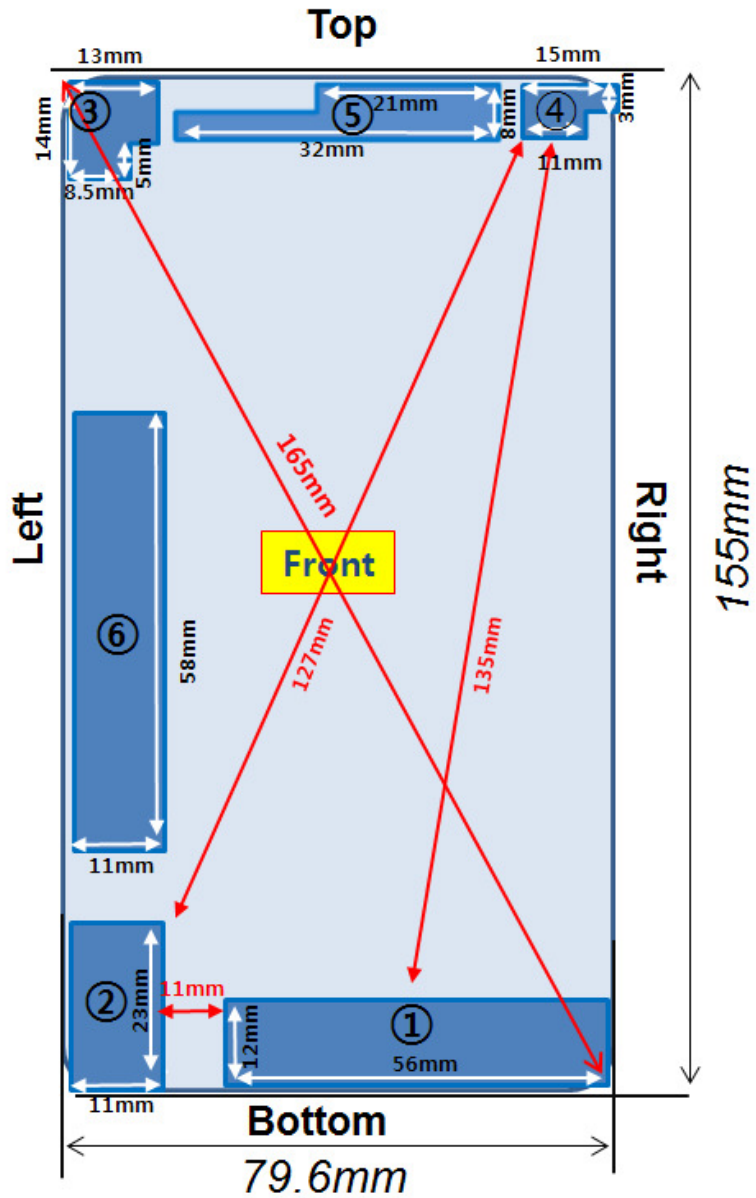

## Antenna and Device Information

Antenna	Mode	Band
①	GSM	G850,900 Tx, Rx
	WCDMA	Band 5 Tx, Rx
	LTE	Band 28 Tx, Rx
②	GSM	GSM1800,1900 Tx, Rx
	WCDMA	Band 2 Tx, Rx
	LTE	Band 2, 4 Tx, Rx
④	Bluetooth	2.4GHz
	Wi-Fi	2.4GHz

## SAR Test Setup Photographs

■ **Test Setup Photo (Left All)**

■ **Test Setup Photo(Left Touch/Tilt)**

■ **Test Setup Photo (Right All)**

■ **Test Setup Photo (Right Touch/Tilt)**

■ **Test Setup Photo (Body All)**

■ **Test Setup Photo (Rear)**

**[Distance of 1.0 cm from the EUT]**

■ **Test Setup Photo (Front)**

[Distance of **1.0 cm** from the EUT]

■ **Test Setup Photo (Left)**

**[Distance of 1.0 cm from the EUT]**

■ **Test Setup Photo (Right)**

**[Distance of 1.0 cm from the EUT]**

■ **Test Setup Photo(Top)**

**[Distance of 1.0 cm from the EUT]**

■ **Test Setup Photo(Bottom)**

**[Distance of 1.0 cm from the EUT]**