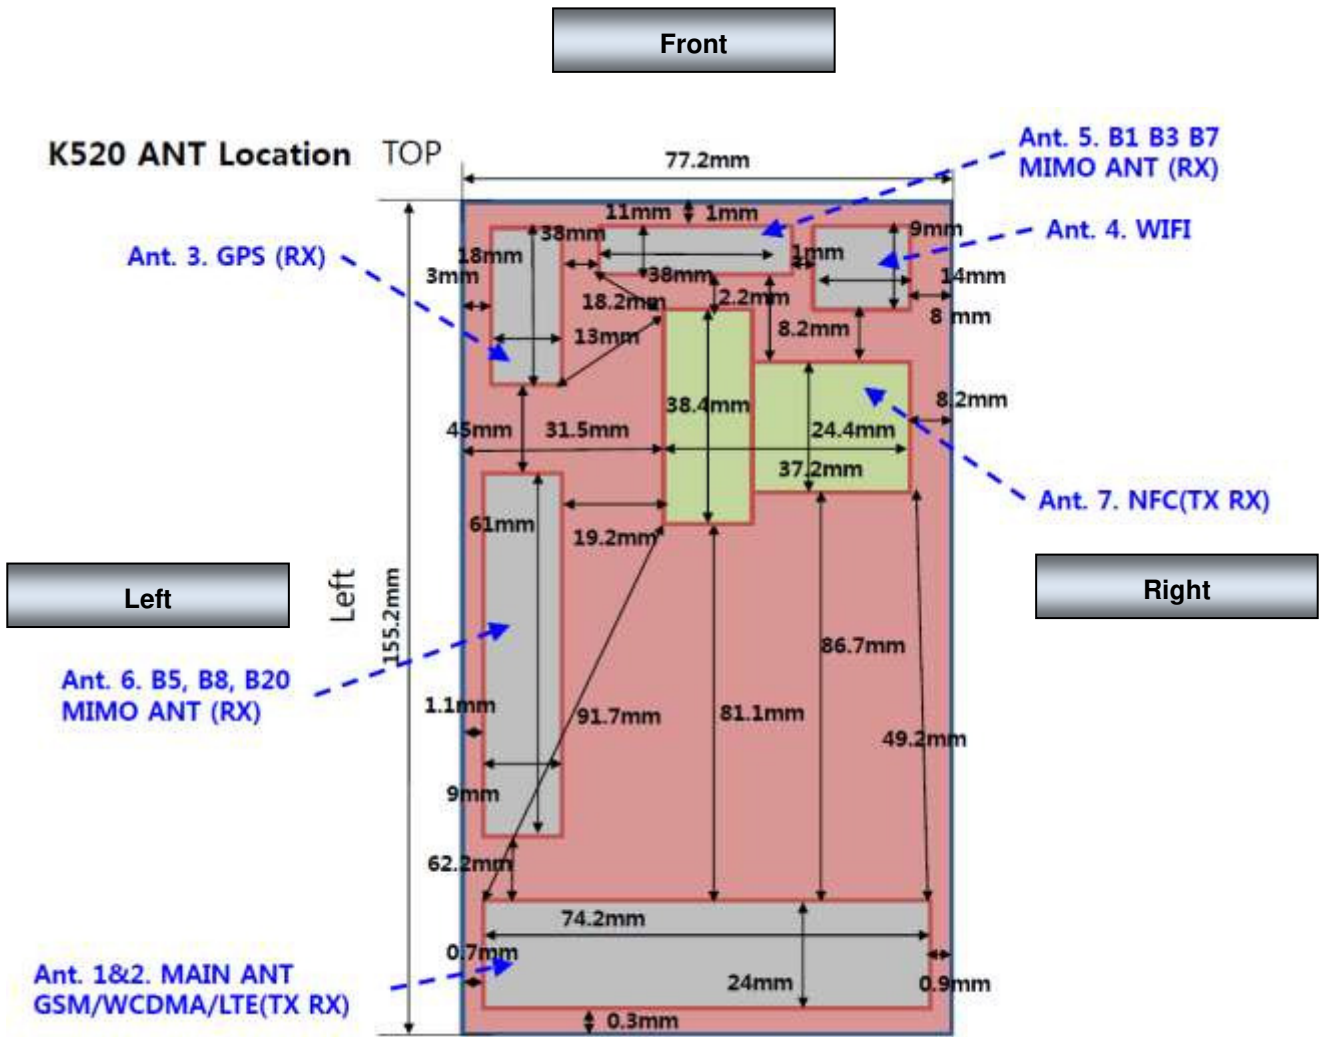

## Antenna and Device Information

## SAR Test Setup Photographs

■ **Test Setup Photo (Left All)**

■ **Test Setup Photo(Left Touch/Tilt)**

■ **Test Setup Photo (Right All)**

■ **Test Setup Photo (Right Touch/Tilt)**

■ **Test Setup Photo (Body All)**

■ Test Setup Photo (Rear)

[Distance of 1.0 cm from the EUT]

■ **Test Setup Photo (Front)**

[Distance of **1.0 cm** from the EUT]

■ **Test Setup Photo (Left)**

**[Distance of 1.0 cm from the EUT]**

■ **Test Setup Photo (Right)**

**[Distance of 1.0 cm from the EUT]**

■ Test Setup Photo(Top)

[Distance of 1.0 cm from the EUT]

■ **Test Setup Photo(Bottom)**

**[Distance of 1.0 cm from the EUT]**