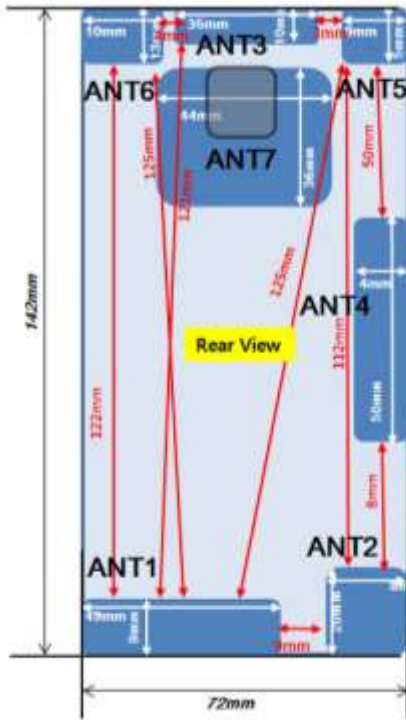

Antenna and Device Information

[ANT1] TX,RX both LTE : B5, B7, B8, B20, B38 GSM : 850, 900 WCDMA : B5, B8
[ANT2] TX,RX both LTE : B1, B3, B4 GSM : DCS, PCS WCDMA : B1, B2
[ANT3] RX only LTE : B1, B3, B4, B5, B7, B8, B38 WCDMA : B1, B2, B5, B8
[ANT4] RX only LTE : B20
[ANT5] TX,RX both BT/WLAN 2.4G
[ANT6] RX both GPS
[ANT7] TX, RX both NFC

SAR Test Setup Photographs

■ **Test Setup Photo (Left All)**

■ **Test Setup Photo(Left Touch/Tilt)**

■ **Test Setup Photo (Right All)**

■ **Test Setup Photo (Right Touch/Tilt)**

■ **Test Setup Photo (Body All)**

■ **Test Setup Photo (Rear)**

[Distance of 1.0 cm from the EUT]

■ **Test Setup Photo (Front)**

[Distance of **1.0 cm** from the EUT]

■ **Test Setup Photo (Left)**

[Distance of 1.0 cm from the EUT]

■ **Test Setup Photo (Right)**

[Distance of 1.0 cm from the EUT]

■ **Test Setup Photo(Top)**

[Distance of 1.0 cm from the EUT]

■ **Test Setup Photo(Bottom)**

[Distance of 1.0 cm from the EUT]