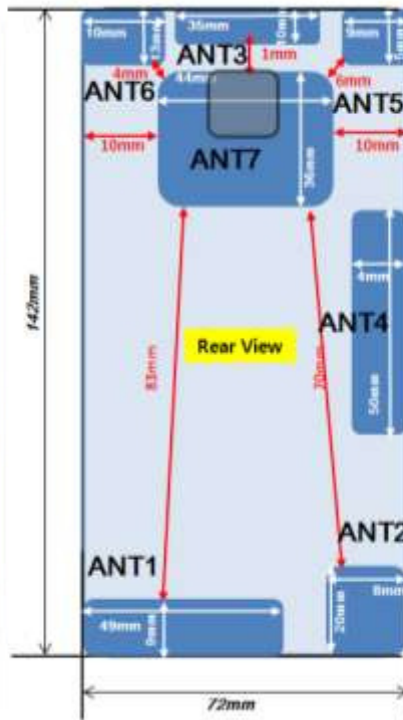

Antenna and Device Information

[ANT1] TX,RX both LTE : B5, B7, B8, B20, B38 GSM : 850, 900 WCDMA : B5, B8
[ANT2] TX,RX both LTE : B1, B3, B4 GSM : DCS, PCS WCDMA : B1, B2
[ANT3] RX only LTE : B1, B3, B4, B5, B7, B8, B38 WCDMA : B1, B2, B5, B8
[ANT4] RX only LTE : B20
[ANT5] TX,RX both BT/WLAN 2.4G
[ANT6] RX both GPS
[ANT7] TX, RX both NFC

SAR Test Setup Photographs

■ **Test Setup Photo (Left All)**

■ **Test Setup Photo(Left Touch/Tilt)**

■ **Test Setup Photo (Right All)**

■ **Test Setup Photo (Right Touch/Tilt)**

■ **Test Setup Photo (Body All)**

■ **Test Setup Photo (Rear)**

[Distance of 1.0 cm from the EUT]

■ **Test Setup Photo (Front)**

[Distance of **1.0 cm** from the EUT]

■ **Test Setup Photo (Left)**

[Distance of 1.0 cm from the EUT]

■ **Test Setup Photo (Right)**

[Distance of 1.0 cm from the EUT]

■ **Test Setup Photo(Top)**

[Distance of 1.0 cm from the EUT]

■ **Test Setup Photo(Bottom)**

[Distance of 1.0 cm from the EUT]