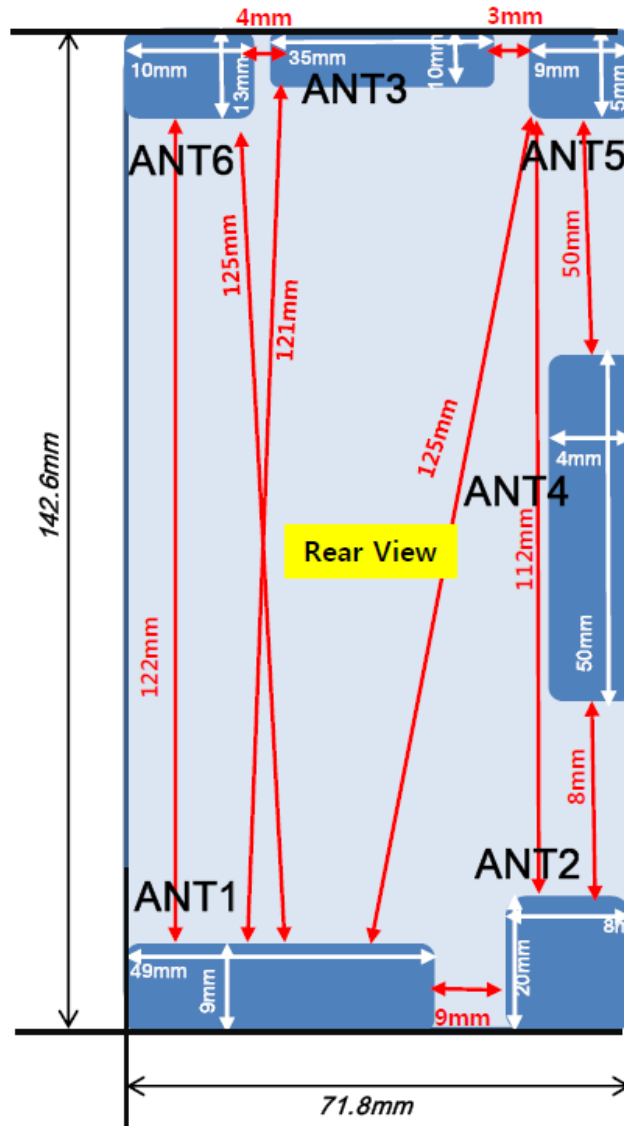

Antenna and Device Information

<p>ANT1 (TX/RX) LTE : B5, B7,B8,B28 GSM : 850,900 WCDMA : B5, B8</p> <p>ANT2 (TX/RX) LTE : B1, B3, GSM : DCS,PCS WCDMA : B1, B2,</p> <p>ANT3 MIMO (RX) LTE : B1, B3, B5, B8, B7 WCDMA : B1, B2, B5, B8</p> <p>ANT4 MIMO (RX) LTE : B28</p> <p>ANT5 WIFI / BT (TX/ RX) BT/ WIFI 2.4G</p> <p>ANT6 (RX) GPS/GNSS</p>

SAR Test Setup Photographs

■ **Test Setup Photo (Left All)**

■ Test Setup Photo(Left Touch/Tilt)

■ **Test Setup Photo (Right All)**

■ **Test Setup Photo (Right Touch/Tilt)**

■ **Test Setup Photo (Body All)**

■ **Test Setup Photo (Rear)**

[Distance of 1.0 cm from the EUT]

■ **Test Setup Photo (Front)**

[Distance of **1.0 cm** from the EUT]

■ **Test Setup Photo (Left)**

[Distance of 1.0 cm from the EUT]

■ **Test Setup Photo (Right)**

[Distance of 1.0 cm from the EUT]

■ **Test Setup Photo(Top)**

[Distance of 1.0 cm from the EUT]

■ **Test Setup Photo(Bottom)**

[Distance of 1.0 cm from the EUT]