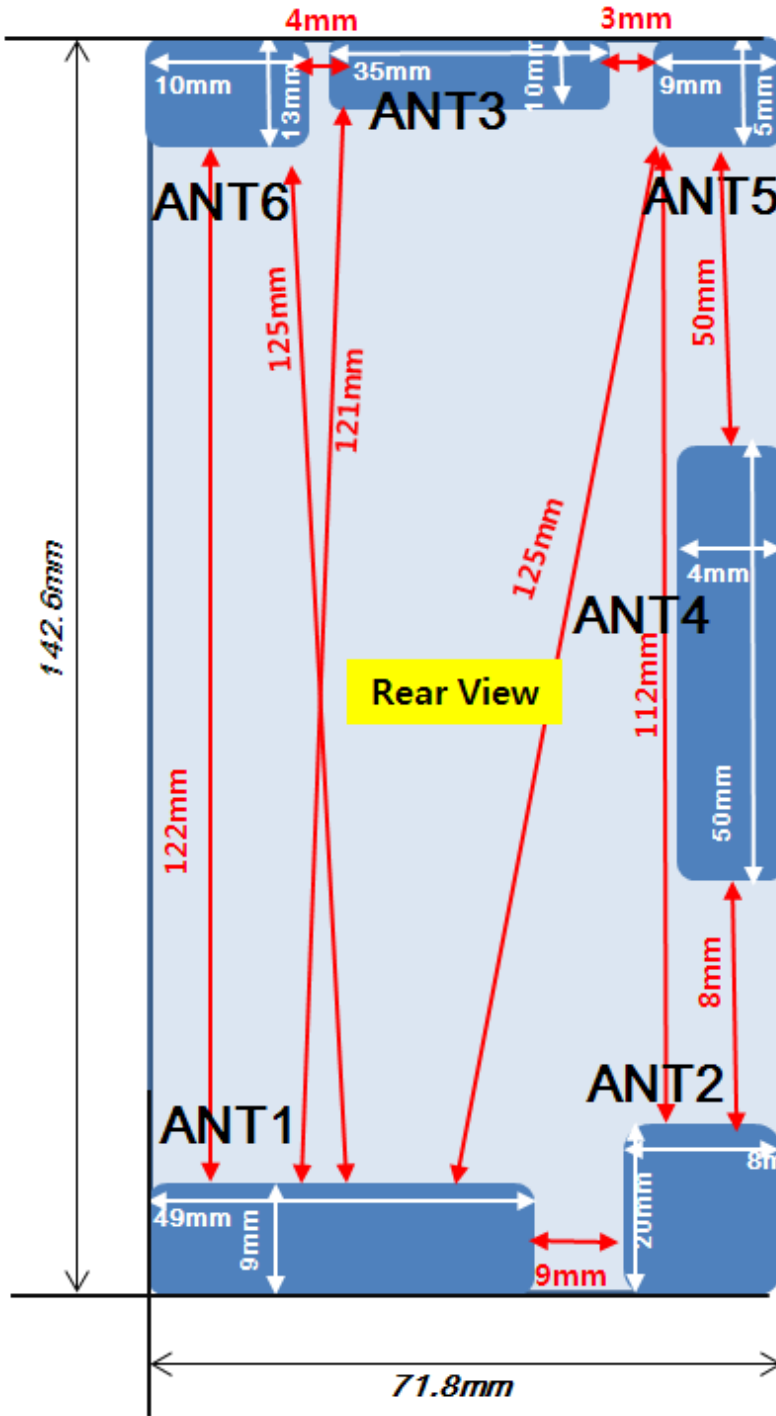

Antenna and Device Information

- ANT1 (TX/RX)**
LTE : B5, B7, B17
GSM : 850, 900
WCDMA : B5, B8
- ANT2 (TX/RX)**
LTE : B2, B3, B4,
GSM : DCS, PCS
WCDMA : B1, B2, B4
- ANT3 MIMO (RX)**
LTE : B2, B3, B4, B5, B7
WCDMA : B1, B2, B4, B5, B8
- ANT4 MIMO (RX)**
LTE : B17
- ANT5 WIFI/BT (TX/RX)**
BT/WIFI 2.4G
- ANT6 (RX)**
GPS/GNSS

SAR Test Setup Photographs

■ **Test Setup Photo (Left All)**

■ **Test Setup Photo(Left Touch/Tilt)**

■ **Test Setup Photo (Right All)**

■ **Test Setup Photo (Right Touch/Tilt)**

■ **Test Setup Photo (Body All)**

■ **Test Setup Photo (Rear)**

[Distance of 1.0 cm from the EUT]

■ **Test Setup Photo (Front)**

[Distance of **1.0 cm** from the EUT]

■ **Test Setup Photo (Left)**

[Distance of 1.0 cm from the EUT]

■ **Test Setup Photo (Right)**

[Distance of 1.0 cm from the EUT]

■ **Test Setup Photo(Top)**

[Distance of 1.0 cm from the EUT]

■ **Test Setup Photo(Bottom)**

[Distance of 1.0 cm from the EUT]