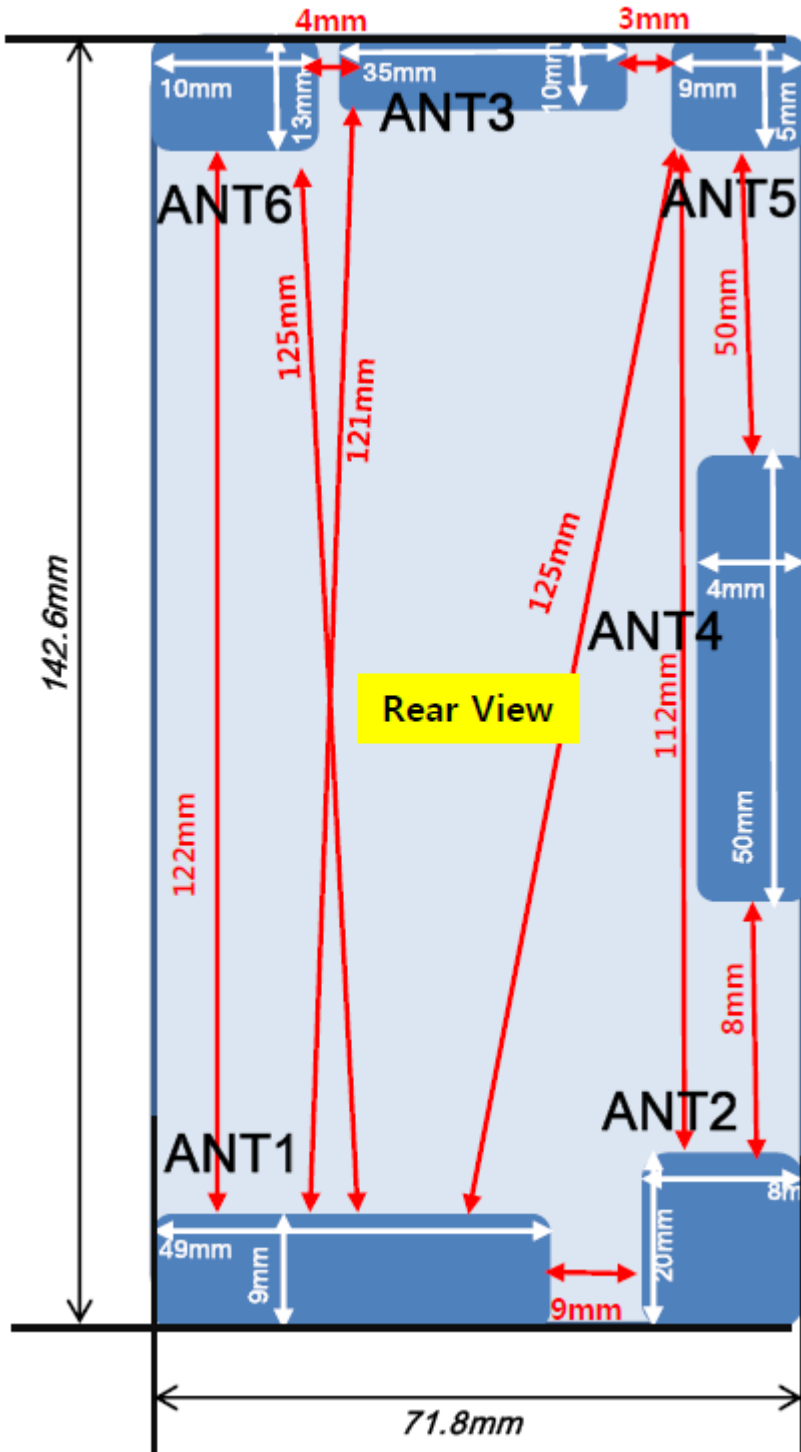

## Antenna and Device Information

- ANT1 (TX/RX)**  
LTE : B5, B7, B28  
GSM : 850,900  
WCDMA : B5, B8
- ANT2 (TX/RX)**  
LTE : B2, B3, B4  
GSM : DCS,PCS  
WCDMA : B1, B2, B4
- ANT3 MIMO (RX)**  
LTE : B2, B3, B4, B5, B7  
WCDMA : B1, B2, B4, B5, B8
- ANT4 MIMO (RX)**  
LTE : B28
- ANT5 WIFI / BT (TX/RX)**  
BT / WIFI 2.4G
- ANT6 (RX)**  
GPS/GNSS

## SAR Test Setup Photographs

■ **Test Setup Photo (Left All)**

■ **Test Setup Photo(Left Touch/Tilt)**

■ **Test Setup Photo (Right All)**

■ **Test Setup Photo (Right Touch/Tilt)**

■ **Test Setup Photo (Body All)**

■ **Test Setup Photo (Rear)**

**[Distance of 1.0 cm from the EUT]**

■ **Test Setup Photo (Front)**

[Distance of **1.0 cm** from the EUT]

■ **Test Setup Photo (Left)**

**[Distance of 1.0 cm from the EUT]**

■ **Test Setup Photo (Right)**

**[Distance of 1.0 cm from the EUT]**

■ **Test Setup Photo(Top)**

**[Distance of 1.0 cm from the EUT]**

■ **Test Setup Photo(Bottom)**

**[Distance of 1.0 cm from the EUT]**