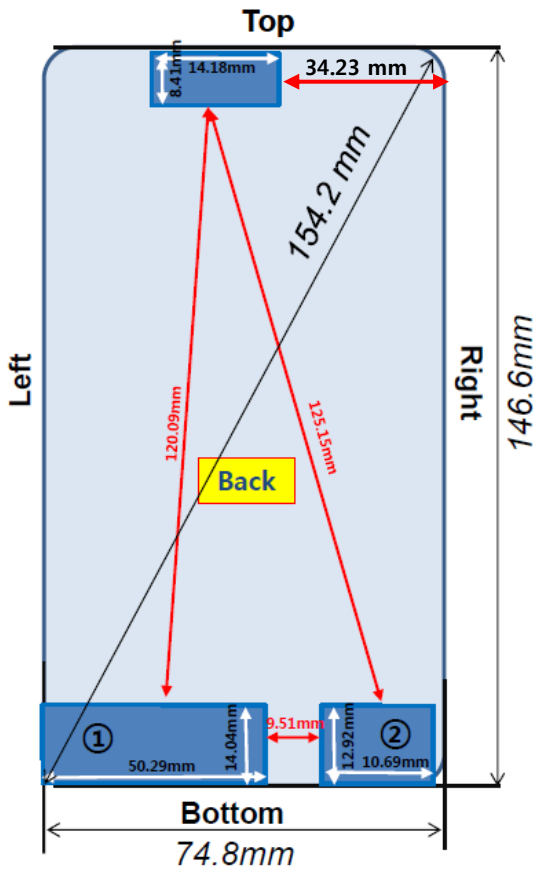

## Antenna and Device Information

Antenna	Mode	Band
①	GSM	G850,900 Tx, Rx
	WCDMA	Band 5,8 Tx, Rx
	LTE	Band 5,7,28 Tx, Rx
②	GSM	GSM1800,1900 Tx, Rx
	WCDMA	Band 1,2,4 Tx, Rx
	LTE	Band 2,4 Tx, Rx
⑤	Bluetooth	2.4GHz
	Wi-Fi	2.4GHz

## **SAR Test Setup Photographs**

■ **Test Setup Photo (Left All)**

■ **Test Setup Photo(Left Touch/Tilt)**

■ **Test Setup Photo (Right All)**

■ **Test Setup Photo (Right Touch/Tilt)**

■ **Test Setup Photo (Body All)**

■ **Test Setup Photo (Rear)**

**[Distance of 1.0 cm from the EUT]**

■ **Test Setup Photo (Front)**

[Distance of 1.0 cm from the EUT]

■ **Test Setup Photo (Left)**

**[Distance of 1.0 cm from the EUT]**

■ **Test Setup Photo (Right)**

**[Distance of 1.0 cm from the EUT]**

■ **Test Setup Photo(Top)**

**[Distance of 1.0 cm from the EUT]**

■ **Test Setup Photo(Bottom)**

**[Distance of 1.0 cm from the EUT]**