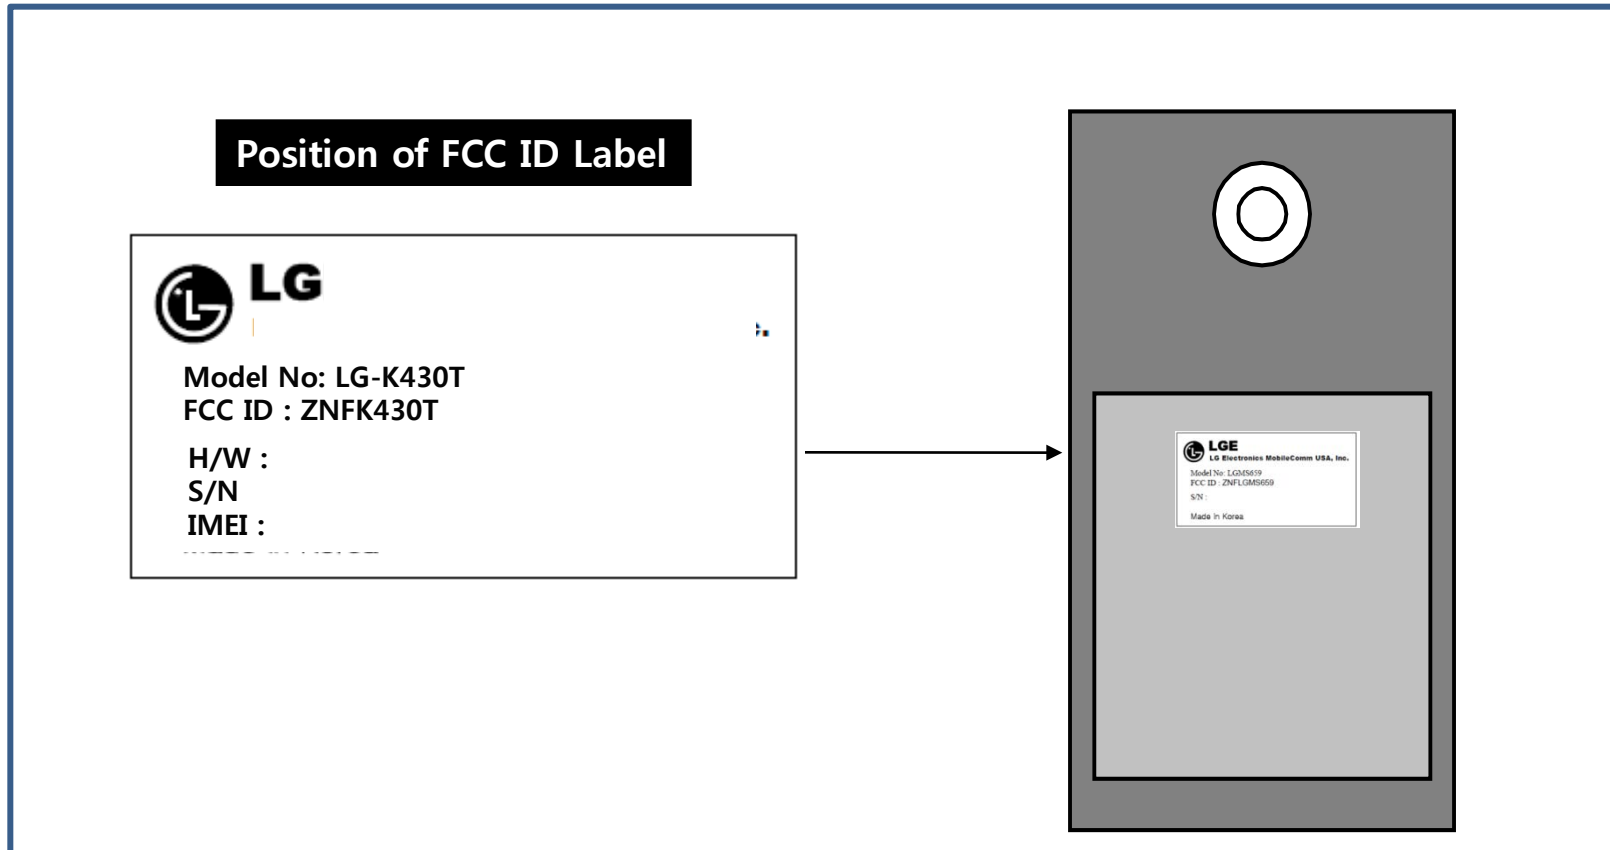

※ LG-K430T FCC ID Label Form

Location :

FCC ID Label is attached inside the battery.

* Note!

We, LG Electronics Mobile Comm USA, state that our device, FCC ID: ZNFK430T, has a battery and has a FCC ID label inside of the battery compartment. Additionally, the battery will not be assembled with the device when delivery, so FCC ID label is visible to the users as they purchase the product and install the battery. The label is attached permanently to the EUT by an adhesive since the adhesive is a permanent type with strong strength.