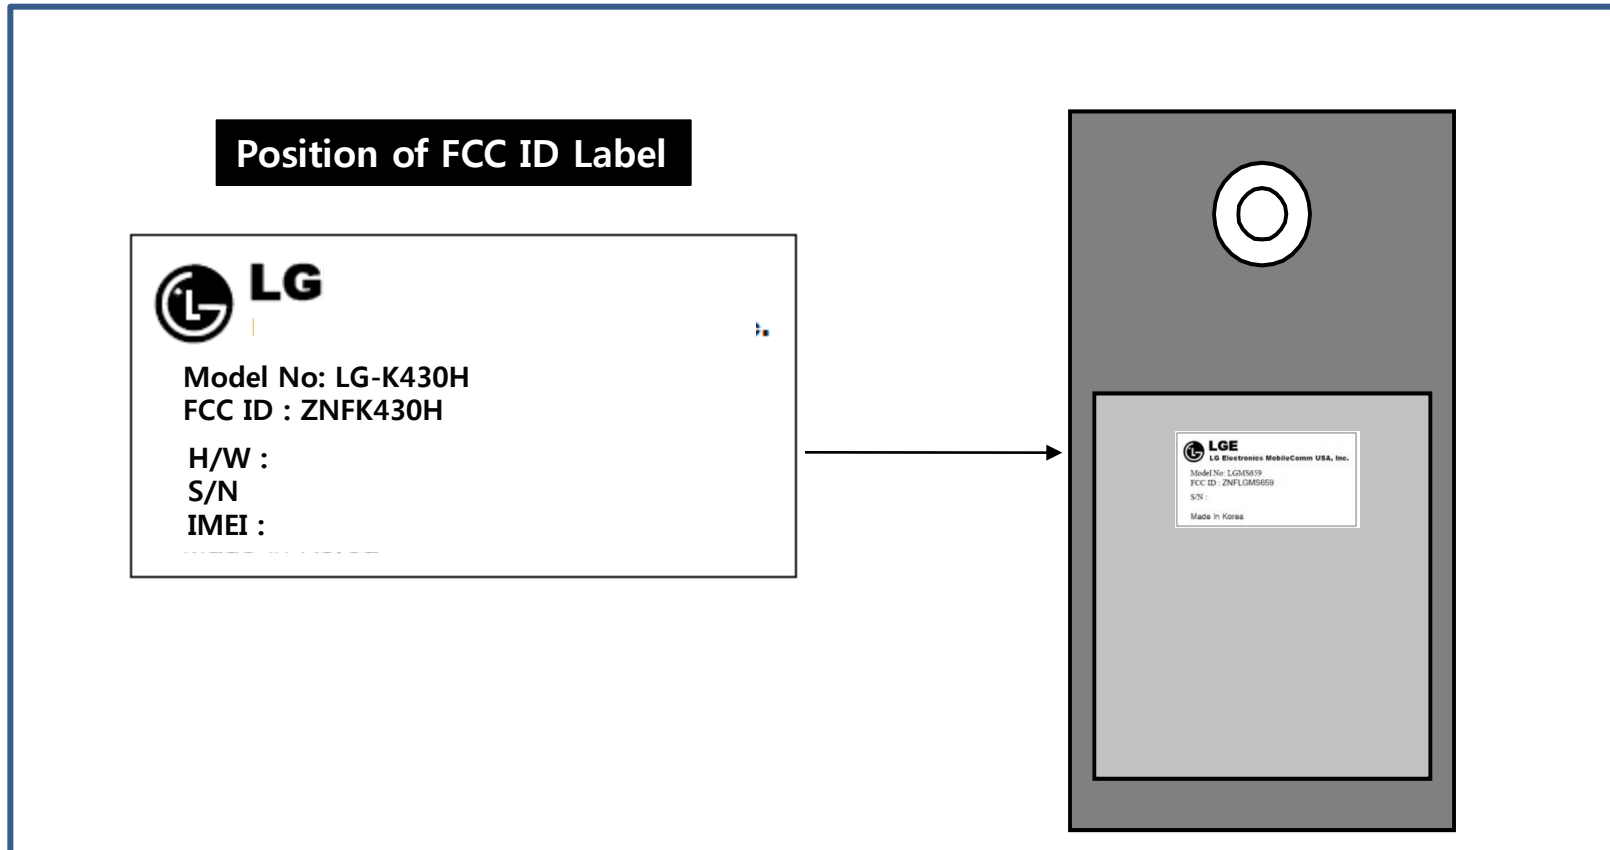

※ LG-K430H FCC ID Label Form

Location :

FCC ID Label is attached inside of the battery compartment.

*** Note!**

We, LG Electronics Mobile Comm USA, state that our device, FCC ID: ZNFK430H, has a battery and has a FCC ID label inside of the battery compartment. Additionally, the battery will not be assembled with the device when delivery, so FCC ID label is visible to the users as they purchase the product and install the battery. The label is attached permanently to the EUT by an adhesive since the adhesive is a permanent type with strong strength.