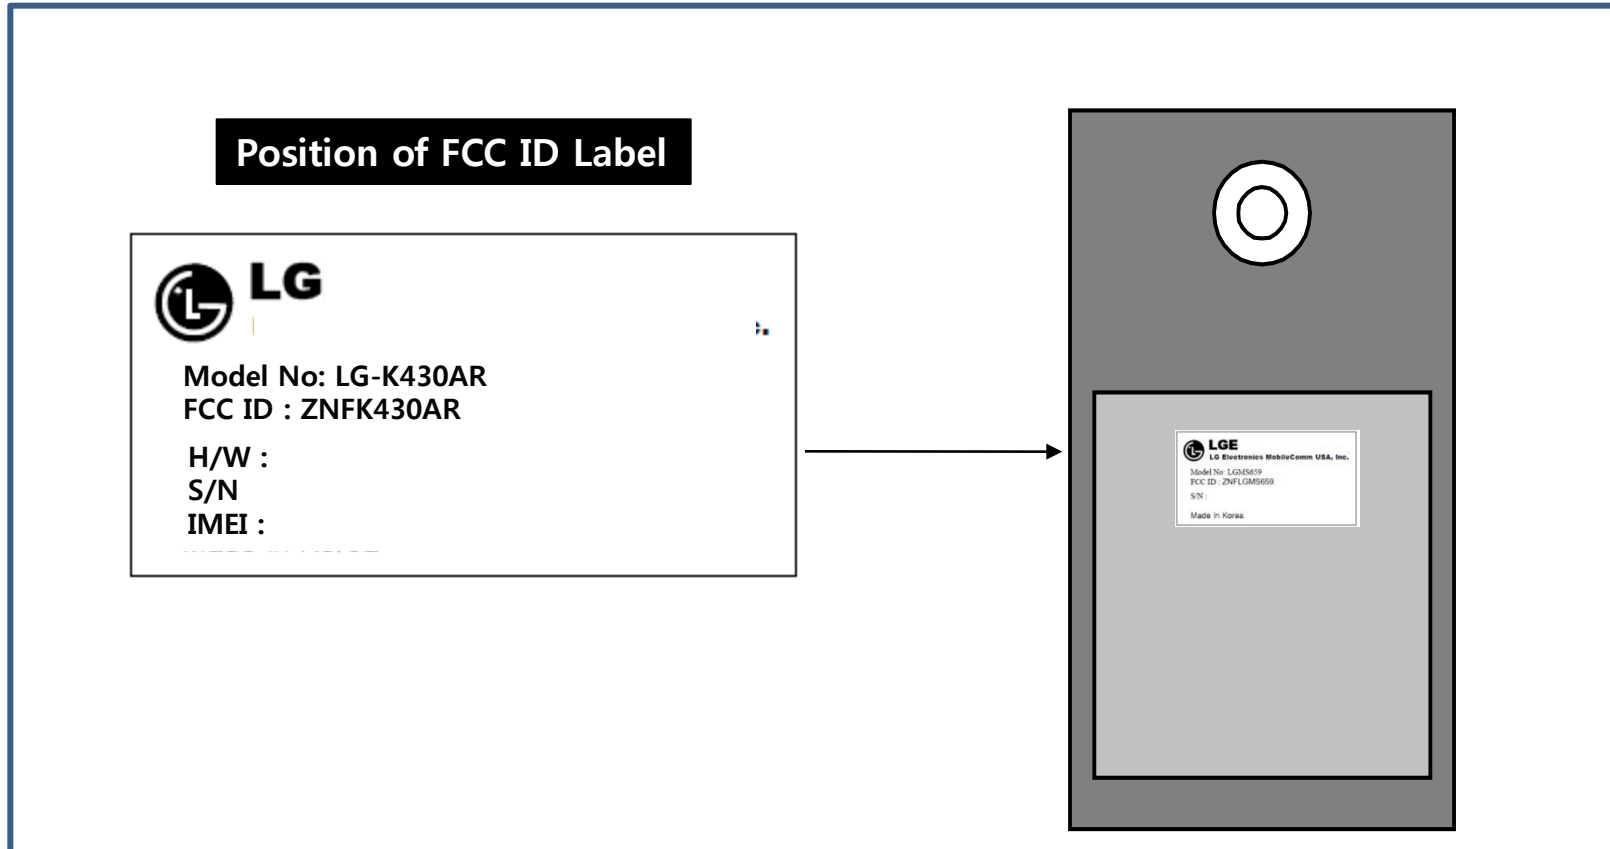

※ LG-K430AR FCC ID Label Form

Location :

FCC ID Label is attached inside of the battery compartment.

* Note!

We, LG Electronics Mobile Comm USA, state that our device, FCC ID: ZNFK430AR, has a battery and has a FCC ID label inside of the battery compartment. Additionally, the battery will not be assembled with the device when delivery, so FCC ID label is visible to the users as they purchase the product and install the battery. The label is attached permanently to the EUT by an adhesive since the adhesive is a permanent type with strong strength.