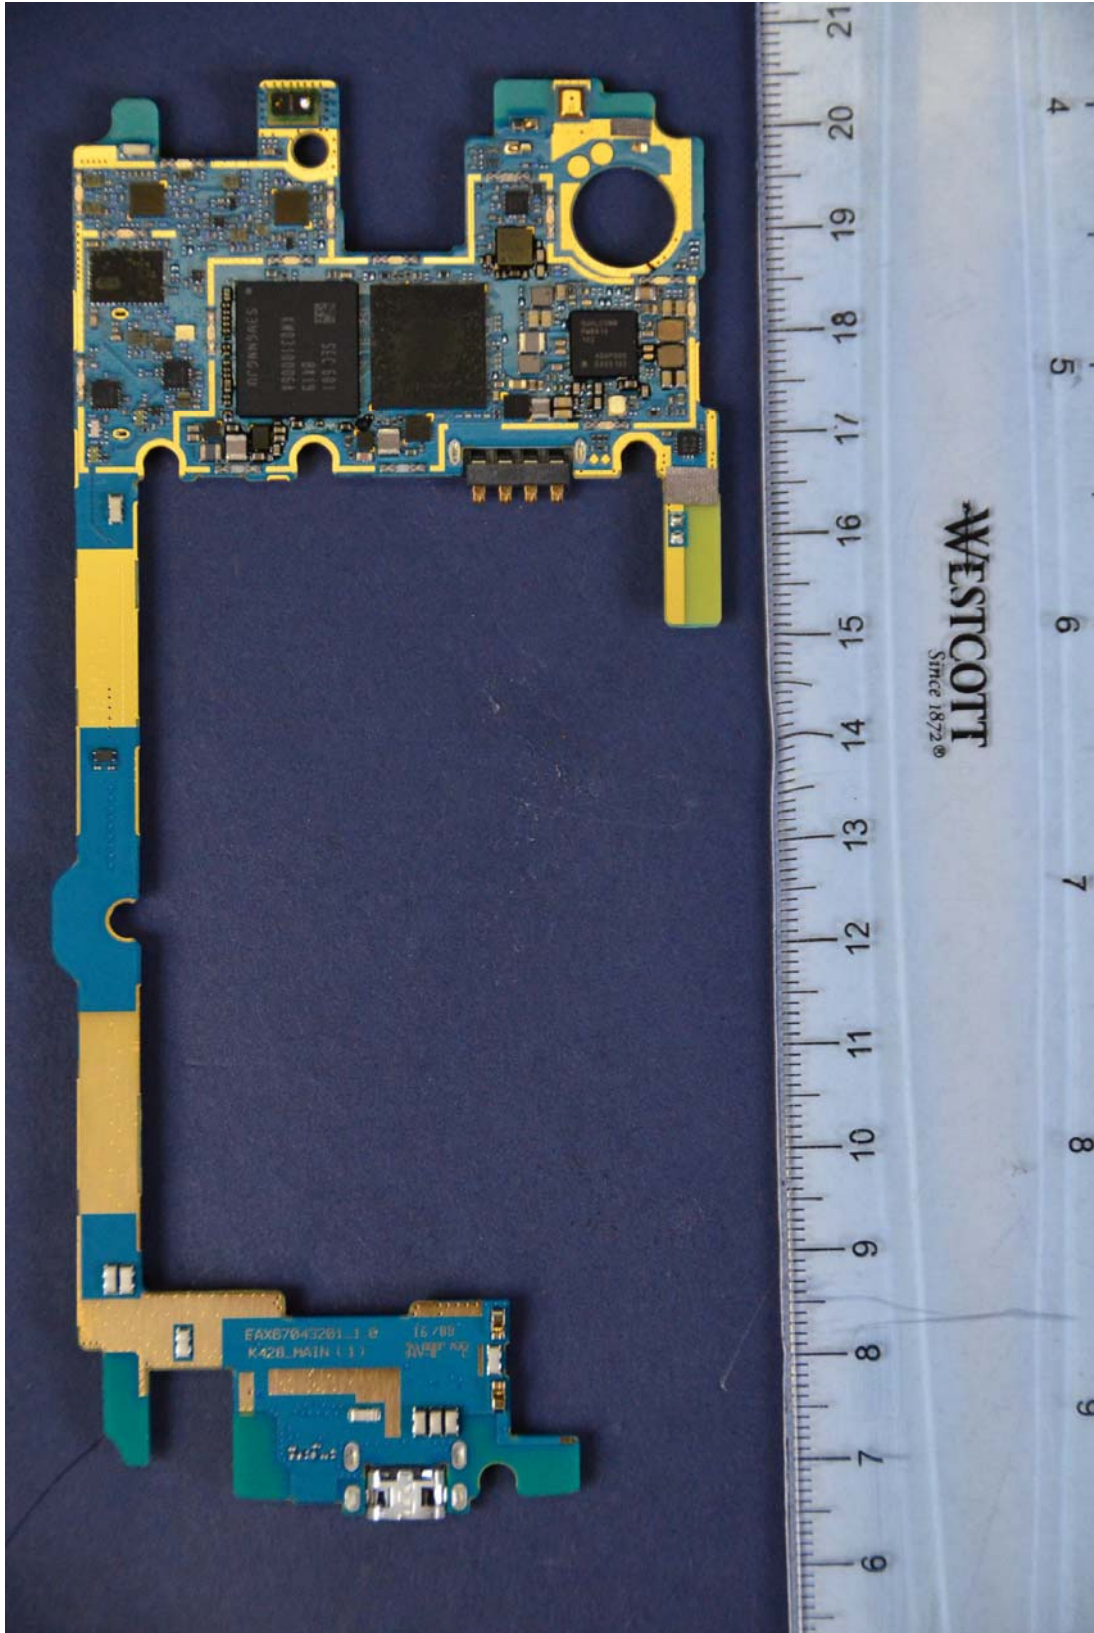

INTERNAL PHOTOGRAPHS

	<p>LG Electronics MobileComm U.S.A FCC ID: ZNFK428</p>	<p>Model: LGK428</p>
<p>Internal Photos</p>	<p>EUT Type: Portable Handset</p>	<p>Page 1 of 12</p>

	LG Electronics MobileComm U.S.A FCC ID: ZNFK428	Model: LGK428
Internal Photos	EUT Type: Portable Handset	Page 3 of 12

	LG Electronics MobileComm U.S.A FCC ID: ZNFK428	Model: LGK428
Internal Photos	EUT Type: Portable Handset	Page 4 of 12

	<p>LG Electronics MobileComm U.S.A FCC ID: ZNFK428</p>	<p>Model: LGK428</p>
<p>Internal Photos</p>	<p>EUT Type: Portable Handset</p>	<p>Page 5 of 12</p>

	LG Electronics MobileComm U.S.A FCC ID: ZNFK428	Model: LGK428
Internal Photos	EUT Type: Portable Handset	Page 6 of 12

	LG Electronics MobileComm U.S.A FCC ID: ZNFK428	Model: LGK428
Internal Photos	EUT Type: Portable Handset	Page 11 of 12

	<p>LG Electronics MobileComm U.S.A FCC ID: ZNFK428</p>	<p>Model: LGK428</p>
<p>Internal Photos</p>	<p>EUT Type: Portable Handset</p>	<p>Page 12 of 12</p>