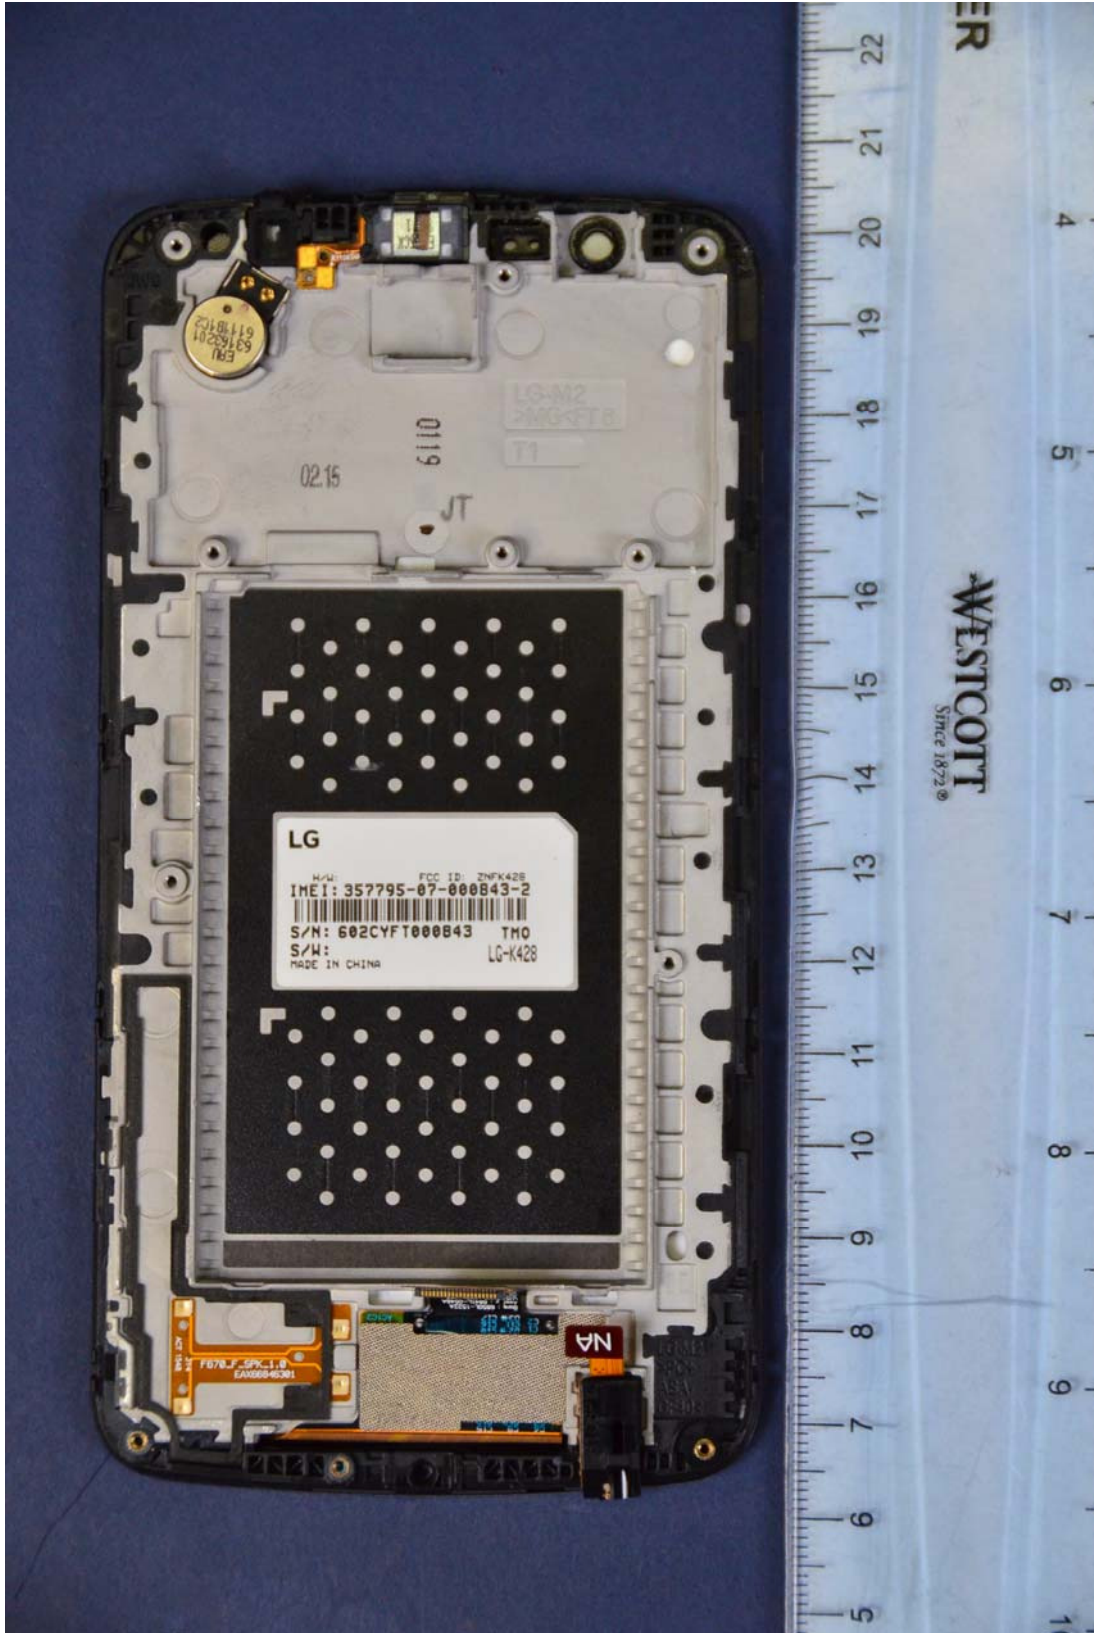

INTERNAL PHOTOGRAPHS

	<p>LG Electronics MobileComm U.S.A FCC ID: ZNFK428</p>	<p>Model: LGK428</p>
<p>Internal Photos</p>	<p>EUT Type: Portable Handset</p>	<p>Page 1 of 12</p>

	LG Electronics MobileComm U.S.A FCC ID: ZNFK428	Model: LGK428
Internal Photos	EUT Type: Portable Handset	Page 3 of 12

	LG Electronics MobileComm U.S.A FCC ID: ZNFK428	Model: LGK428
Internal Photos	EUT Type: Portable Handset	Page 4 of 12

	<p>LG Electronics MobileComm U.S.A FCC ID: ZNFK428</p>	<p>Model: LGK428</p>
<p>Internal Photos</p>	<p>EUT Type: Portable Handset</p>	<p>Page 5 of 12</p>

	LG Electronics MobileComm U.S.A FCC ID: ZNFK428	Model: LGK428
Internal Photos	EUT Type: Portable Handset	Page 6 of 12

	LG Electronics MobileComm U.S.A FCC ID: ZNFK428	Model: LGK428
Internal Photos	EUT Type: Portable Handset	Page 11 of 12