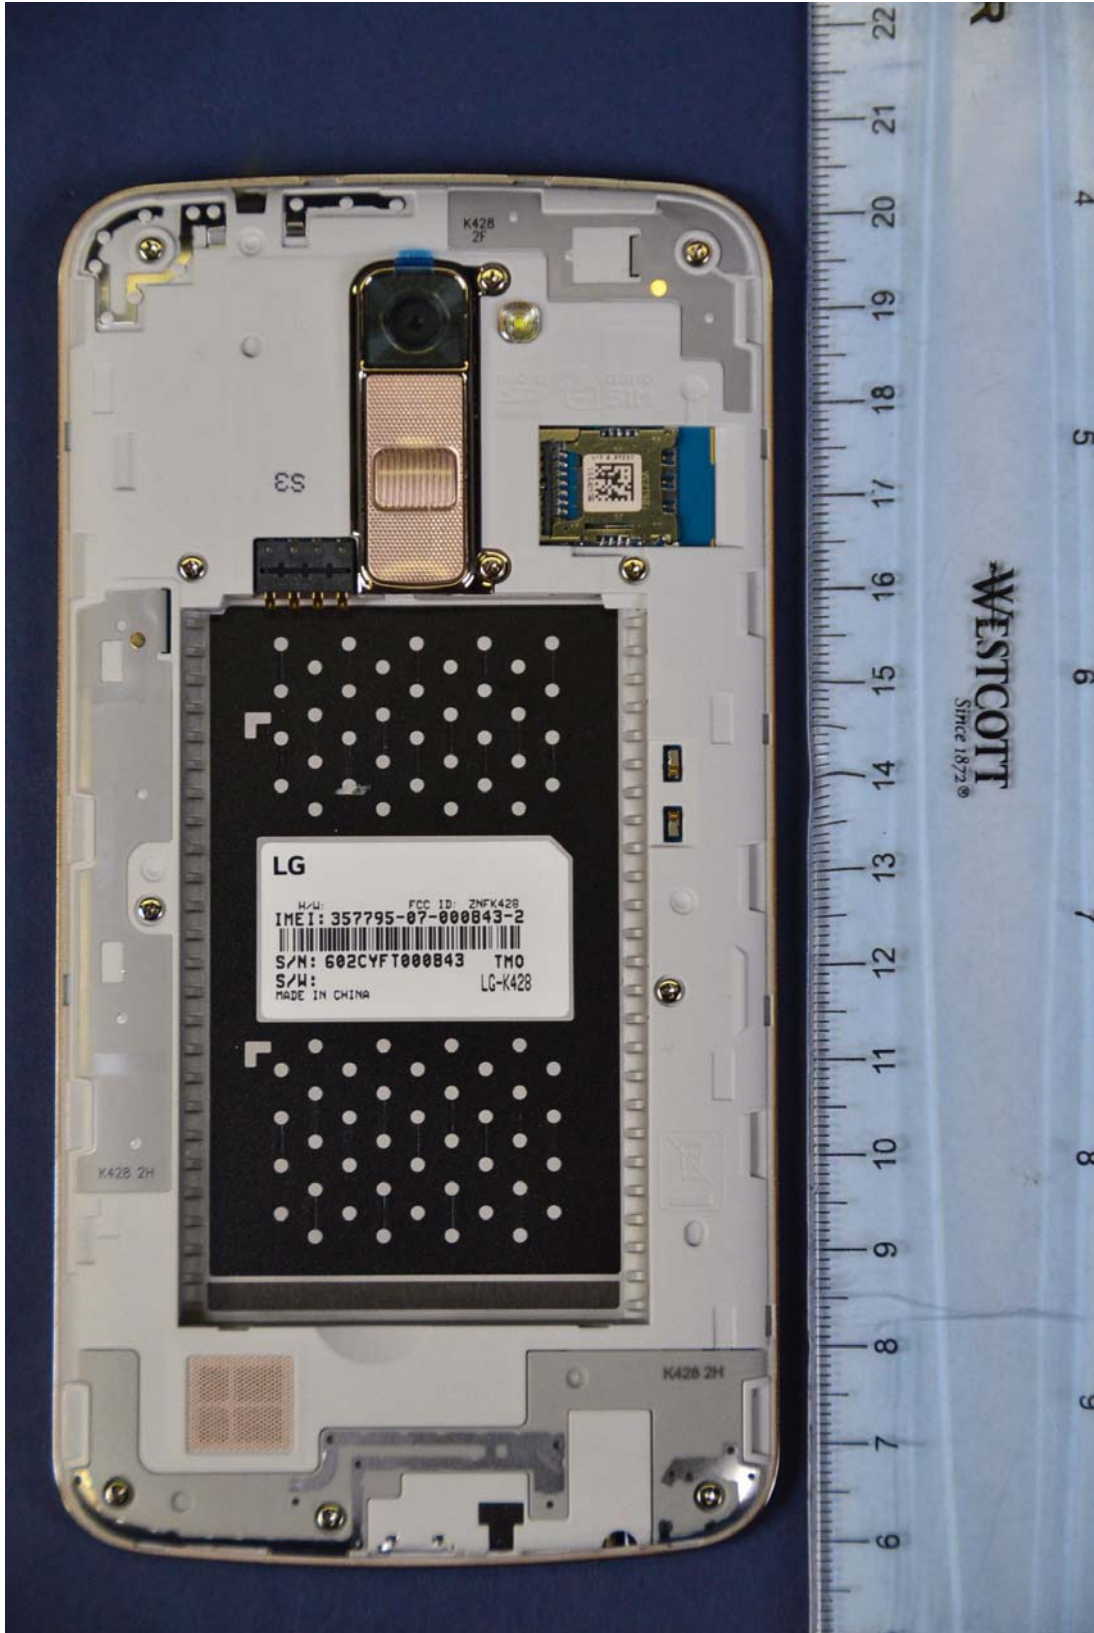

INTERNAL PHOTOGRAPHS

	<p>LG Electronics MobileComm U.S.A FCC ID: ZNFK428</p>	<p>Model: LGK428</p>
<p>Internal Photos</p>	<p>EUT Type: Portable Handset</p>	<p>Page 1 of 12</p>

	LG Electronics MobileComm U.S.A FCC ID: ZNFK428	Model: LGK428
Internal Photos	EUT Type: Portable Handset	Page 3 of 12

	LG Electronics MobileComm U.S.A FCC ID: ZNFK428	Model: LGK428
Internal Photos	EUT Type: Portable Handset	Page 4 of 12

	<p>LG Electronics MobileComm U.S.A FCC ID: ZNFK428</p>	<p>Model: LGK428</p>
<p>Internal Photos</p>	<p>EUT Type: Portable Handset</p>	<p>Page 5 of 12</p>

	LG Electronics MobileComm U.S.A FCC ID: ZNFK428	Model: LGK428
Internal Photos	EUT Type: Portable Handset	Page 6 of 12

	LG Electronics MobileComm U.S.A FCC ID: ZNFK428	Model: LGK428
Internal Photos	EUT Type: Portable Handset	Page 11 of 12