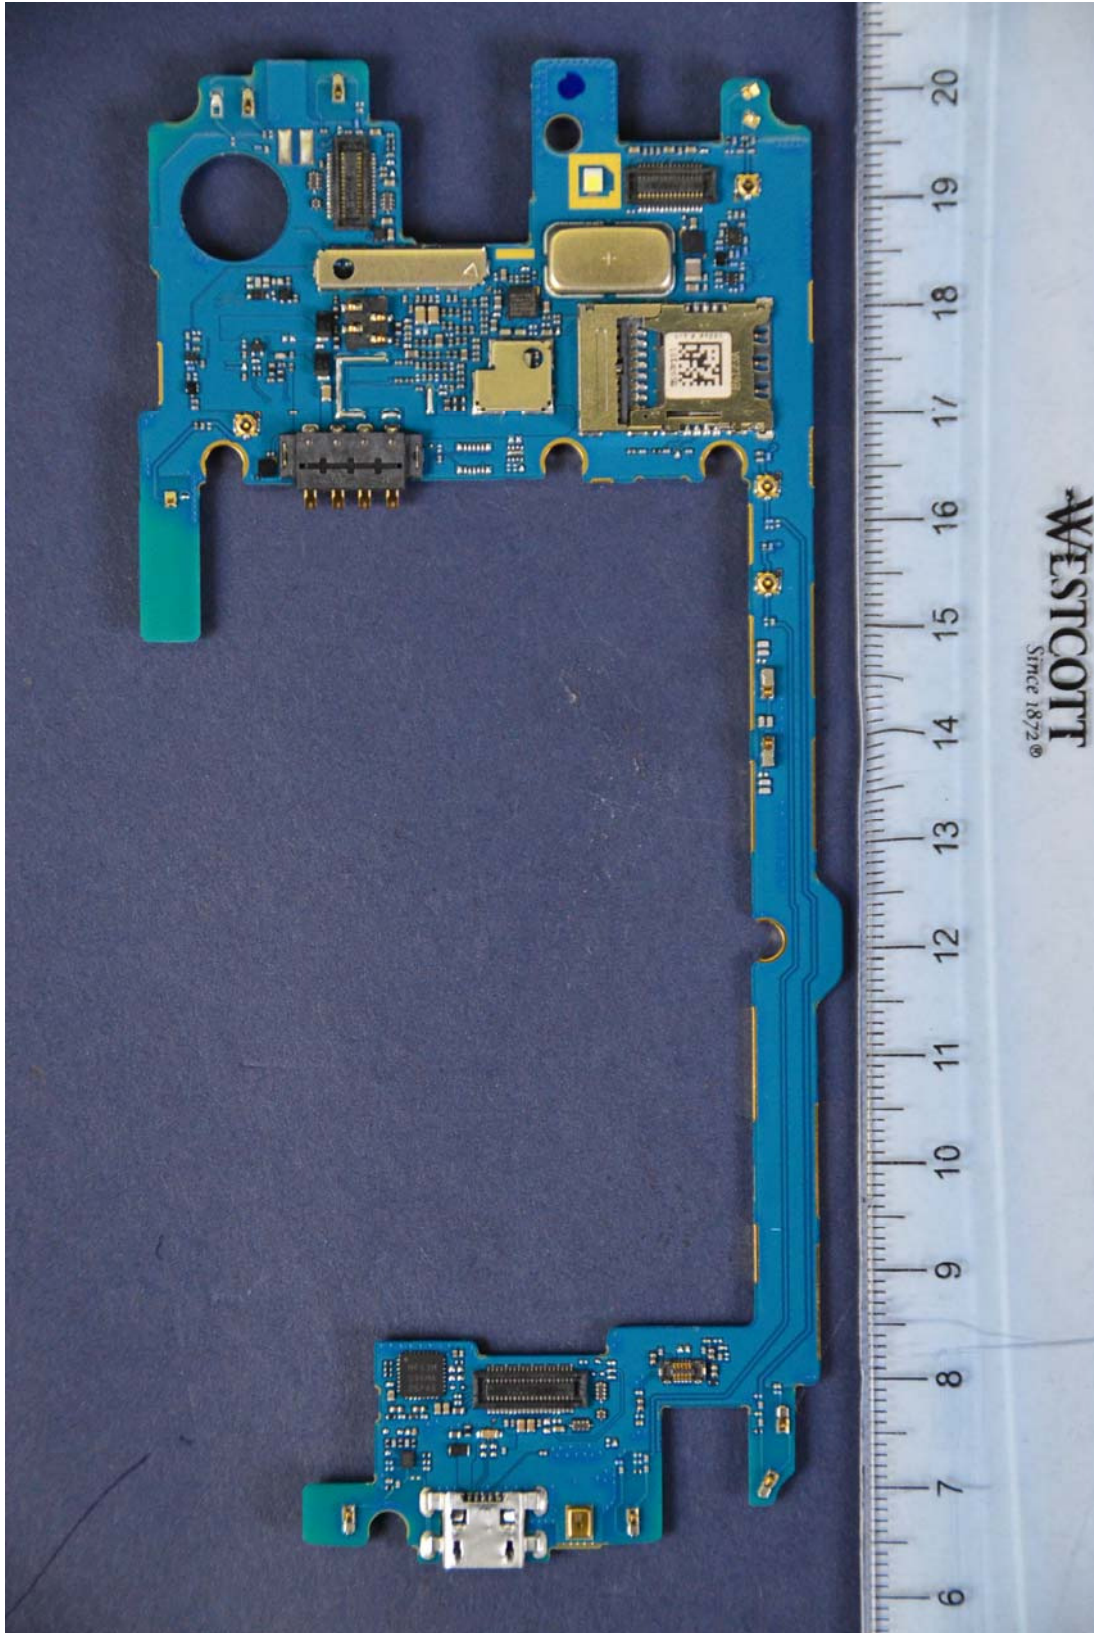

INTERNAL PHOTOGRAPHS

	<p>LG Electronics MobileComm U.S.A FCC ID: ZNFK428</p>	<p>Model: LGK428</p>
<p>Internal Photos</p>	<p>EUT Type: Portable Handset</p>	<p>Page 1 of 12</p>

	LG Electronics MobileComm U.S.A FCC ID: ZNFK428	Model: LGK428
Internal Photos	EUT Type: Portable Handset	Page 3 of 12

	LG Electronics MobileComm U.S.A FCC ID: ZNFK428	Model: LGK428
Internal Photos	EUT Type: Portable Handset	Page 4 of 12

	<p>LG Electronics MobileComm U.S.A FCC ID: ZNFK428</p>	<p>Model: LGK428</p>
<p>Internal Photos</p>	<p>EUT Type: Portable Handset</p>	<p>Page 5 of 12</p>

	LG Electronics MobileComm U.S.A FCC ID: ZNFK428	Model: LGK428
Internal Photos	EUT Type: Portable Handset	Page 6 of 12

	LG Electronics MobileComm U.S.A FCC ID: ZNFK428	Model: LGK428
Internal Photos	EUT Type: Portable Handset	Page 11 of 12

	<p>LG Electronics MobileComm U.S.A FCC ID: ZNFK428</p>	<p>Model: LGK428</p>
<p>Internal Photos</p>	<p>EUT Type: Portable Handset</p>	<p>Page 12 of 12</p>