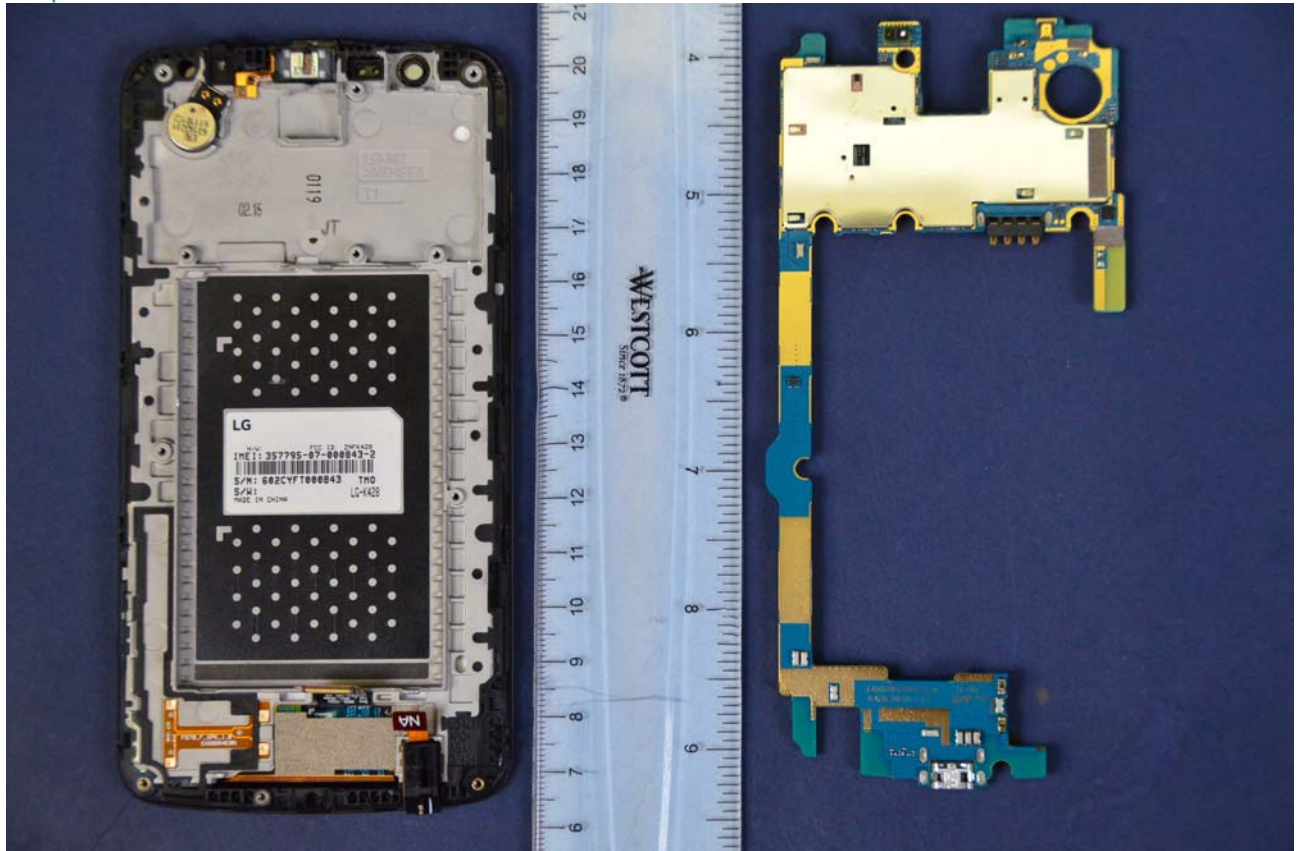

INTERNAL PHOTOGRAPHS

	<p>LG Electronics MobileComm U.S.A FCC ID: ZNFK428</p>	<p>Model: LGK428</p>
<p>Internal Photos</p>	<p>EUT Type: Portable Handset</p>	<p>Page 1 of 12</p>

	LG Electronics MobileComm U.S.A FCC ID: ZNFK428	Model: LGK428
Internal Photos	EUT Type: Portable Handset	Page 3 of 12

	LG Electronics MobileComm U.S.A FCC ID: ZNFK428	Model: LGK428
Internal Photos	EUT Type: Portable Handset	Page 4 of 12

	<p>LG Electronics MobileComm U.S.A FCC ID: ZNFK428</p>	<p>Model: LGK428</p>
<p>Internal Photos</p>	<p>EUT Type: Portable Handset</p>	<p>Page 5 of 12</p>

	LG Electronics MobileComm U.S.A FCC ID: ZNFK428	Model: LGK428
Internal Photos	EUT Type: Portable Handset	Page 6 of 12

	LG Electronics MobileComm U.S.A FCC ID: ZNFK428	Model: LGK428
Internal Photos	EUT Type: Portable Handset	Page 11 of 12