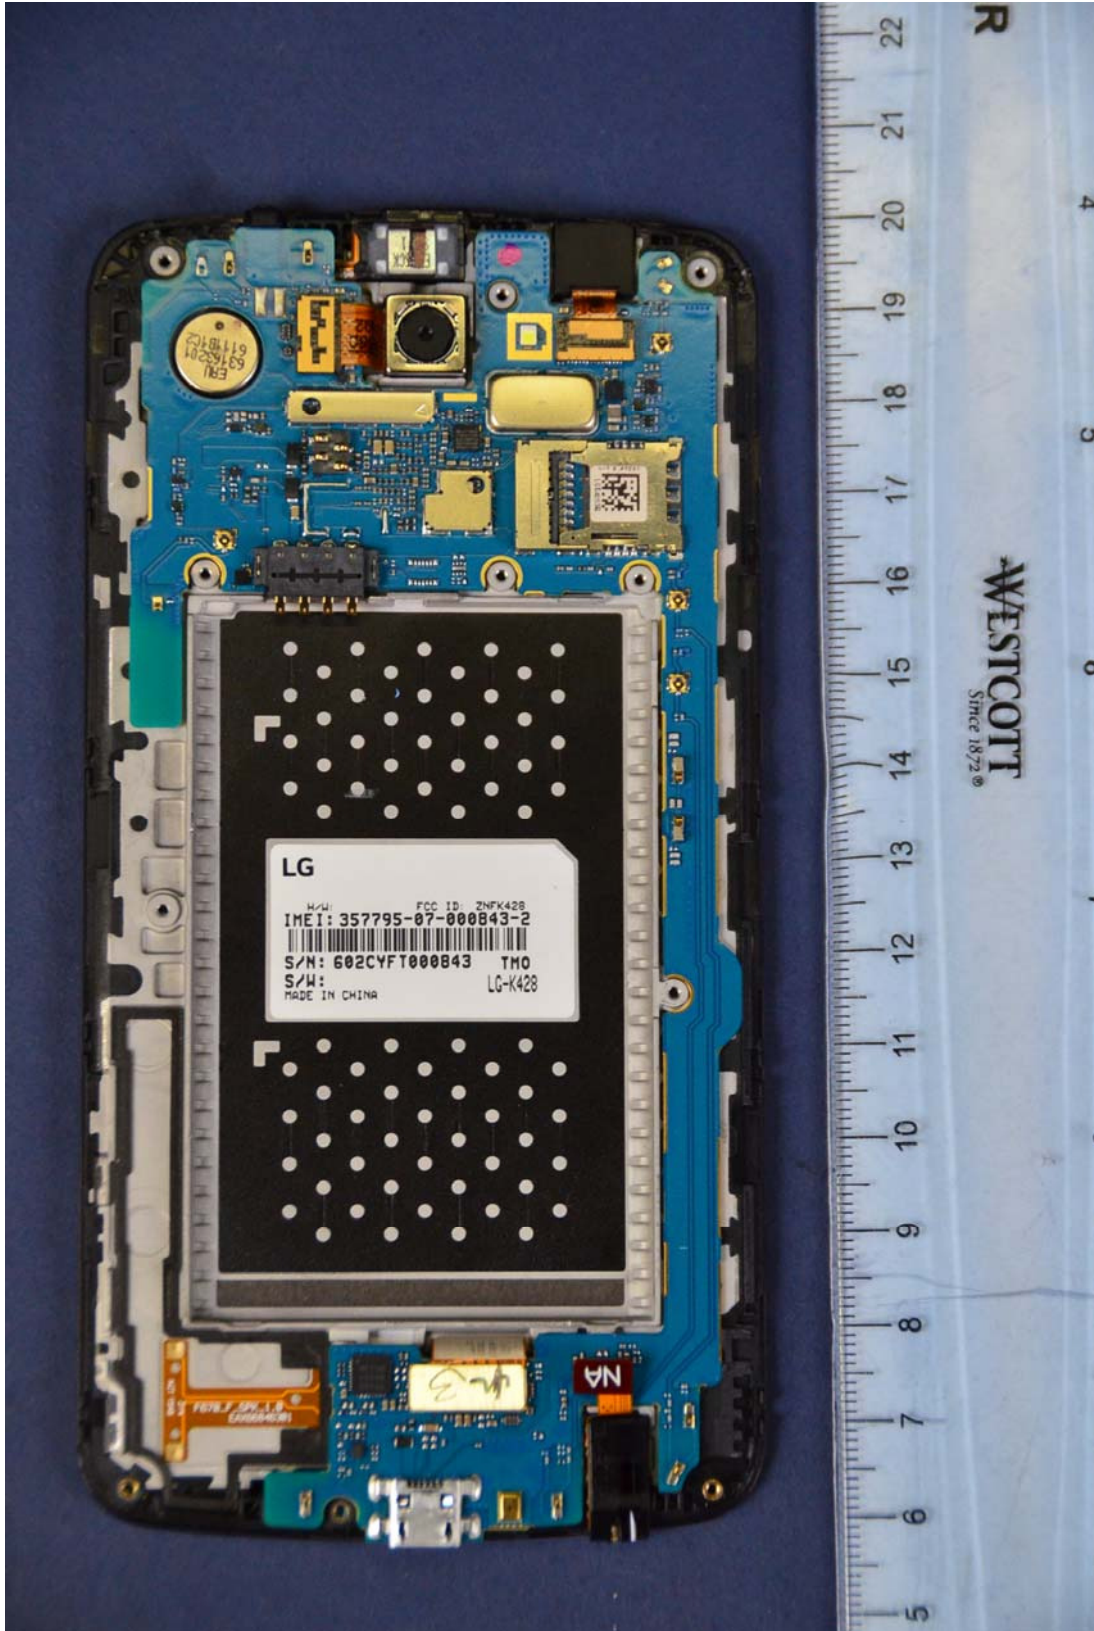

INTERNAL PHOTOGRAPHS

	<p>LG Electronics MobileComm U.S.A FCC ID: ZNFK428</p>	<p>Model: LGK428</p>
<p>Internal Photos</p>	<p>EUT Type: Portable Handset</p>	<p>Page 1 of 12</p>

	LG Electronics MobileComm U.S.A FCC ID: ZNFK428	Model: LGK428
Internal Photos	EUT Type: Portable Handset	Page 3 of 12

	LG Electronics MobileComm U.S.A FCC ID: ZNFK428	Model: LGK428
Internal Photos	EUT Type: Portable Handset	Page 4 of 12

	<p>LG Electronics MobileComm U.S.A FCC ID: ZNFK428</p>	<p>Model: LGK428</p>
<p>Internal Photos</p>	<p>EUT Type: Portable Handset</p>	<p>Page 5 of 12</p>

	LG Electronics MobileComm U.S.A FCC ID: ZNFK428	Model: LGK428
Internal Photos	EUT Type: Portable Handset	Page 6 of 12

	LG Electronics MobileComm U.S.A FCC ID: ZNFK428	Model: LGK428
Internal Photos	EUT Type: Portable Handset	Page 11 of 12