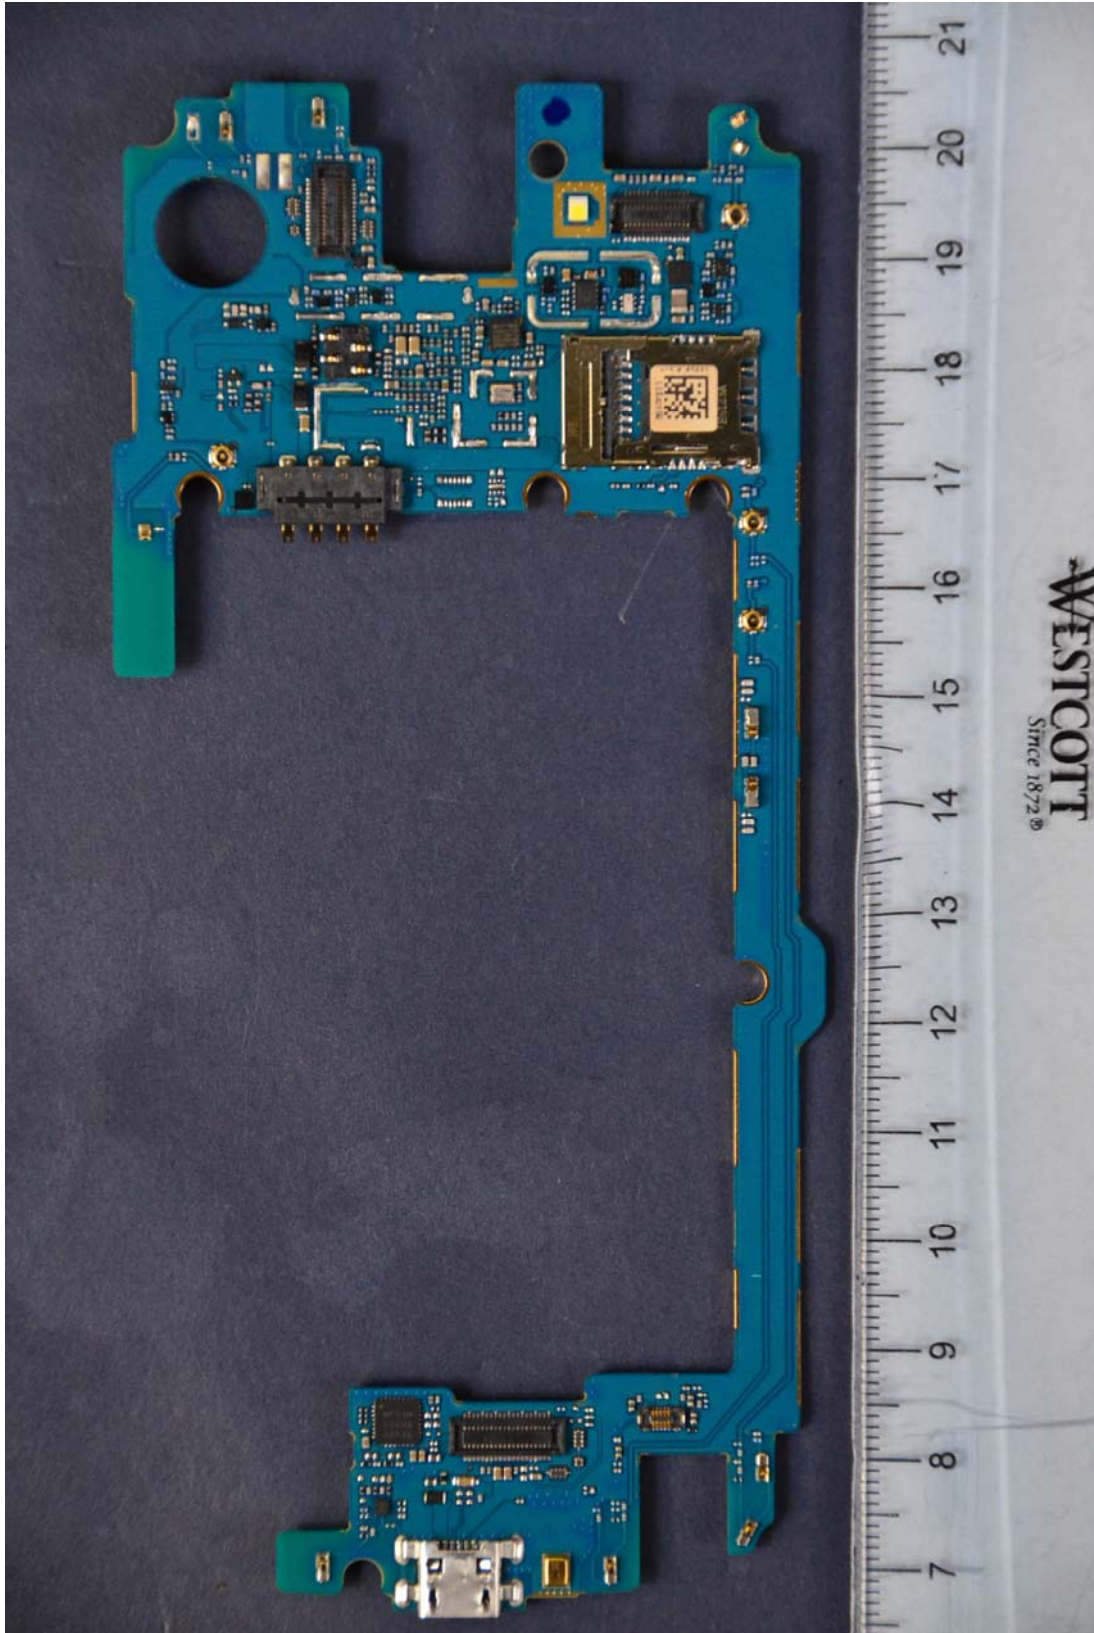

INTERNAL PHOTOGRAPHS

	<p>LG Electronics MobileComm U.S.A FCC ID: ZNFK428</p>	<p>Model: LGK428</p>
<p>Internal Photos</p>	<p>EUT Type: Portable Handset</p>	<p>Page 1 of 12</p>

	LG Electronics MobileComm U.S.A FCC ID: ZNFK428	Model: LGK428
Internal Photos	EUT Type: Portable Handset	Page 3 of 12

	LG Electronics MobileComm U.S.A FCC ID: ZNFK428	Model: LGK428
Internal Photos	EUT Type: Portable Handset	Page 4 of 12

	<p>LG Electronics MobileComm U.S.A FCC ID: ZNFK428</p>	<p>Model: LGK428</p>
<p>Internal Photos</p>	<p>EUT Type: Portable Handset</p>	<p>Page 5 of 12</p>

	LG Electronics MobileComm U.S.A FCC ID: ZNFK428	Model: LGK428
Internal Photos	EUT Type: Portable Handset	Page 6 of 12

	LG Electronics MobileComm U.S.A FCC ID: ZNFK428	Model: LGK428
Internal Photos	EUT Type: Portable Handset	Page 11 of 12

	<p>LG Electronics MobileComm U.S.A FCC ID: ZNFK428</p>	<p>Model: LGK428</p>
<p>Internal Photos</p>	<p>EUT Type: Portable Handset</p>	<p>Page 12 of 12</p>