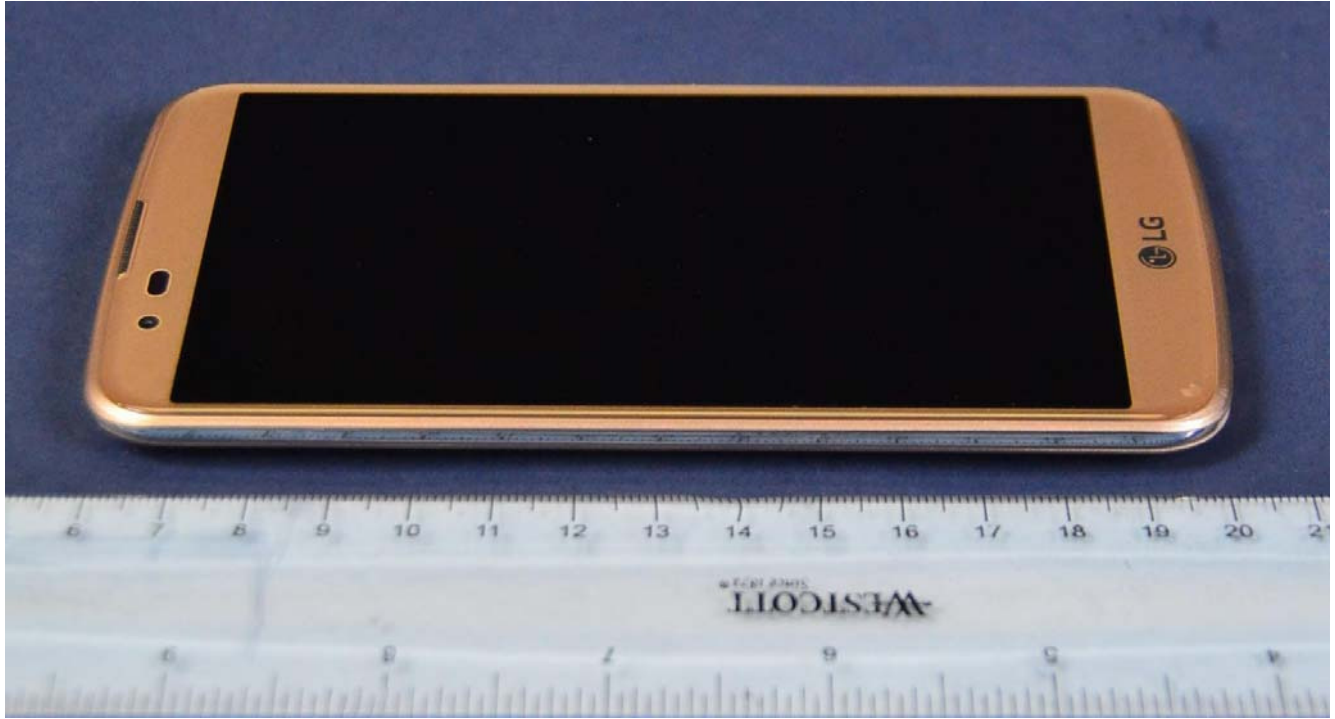

EXTERNAL PHOTOGRAPHS

	LG Electronics MobileComm U.S.A FCC ID: ZNFK428	Model: LGK428
External Photos	EUT Type: Portable Handset	Page 1 of 7

	LG Electronics MobileComm U.S.A FCC ID: ZNFK428	Model: LGK428
External Photos	EUT Type: Portable Handset	Page 2 of 7

	<p>LG Electronics MobileComm U.S.A FCC ID: ZNFK428</p>	<p>Model: LGK428</p>
<p>External Photos</p>	<p>EUT Type: Portable Handset</p>	<p>Page 3 of 7</p>

	LG Electronics MobileComm U.S.A FCC ID: ZNFK428	Model: LGK428
External Photos	EUT Type: Portable Handset	Page 4 of 7

	LG Electronics MobileComm U.S.A FCC ID: ZNFK428	Model: LGK428
External Photos	EUT Type: Portable Handset	Page 5 of 7

	LG Electronics MobileComm U.S.A FCC ID: ZNFK428	Model: LGK428
External Photos	EUT Type: Portable Handset	Page 6 of 7