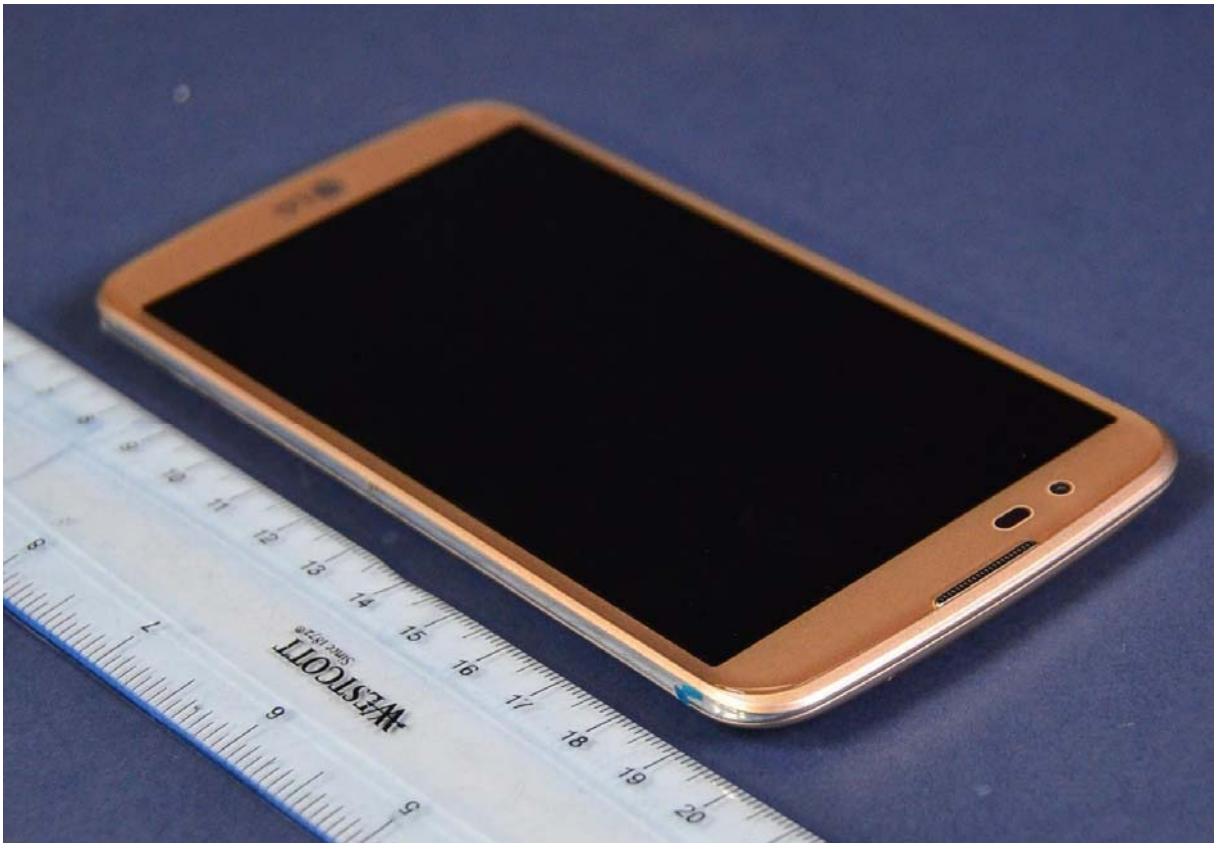

EXTERNAL PHOTOGRAPHS

	LG Electronics MobileComm U.S.A FCC ID: ZNFK428	Model: LGK428
External Photos	EUT Type: Portable Handset	Page 1 of 7

	LG Electronics MobileComm U.S.A FCC ID: ZNFK428	Model: LGK428
External Photos	EUT Type: Portable Handset	Page 2 of 7

	<p>LG Electronics MobileComm U.S.A FCC ID: ZNFK428</p>	<p>Model: LGK428</p>
<p>External Photos</p>	<p>EUT Type: Portable Handset</p>	<p>Page 3 of 7</p>

	LG Electronics MobileComm U.S.A FCC ID: ZNFK428	Model: LGK428
External Photos	EUT Type: Portable Handset	Page 4 of 7

	LG Electronics MobileComm U.S.A FCC ID: ZNFK428	Model: LGK428
External Photos	EUT Type: Portable Handset	Page 5 of 7

	LG Electronics MobileComm U.S.A FCC ID: ZNFK428	Model: LGK428
External Photos	EUT Type: Portable Handset	Page 6 of 7