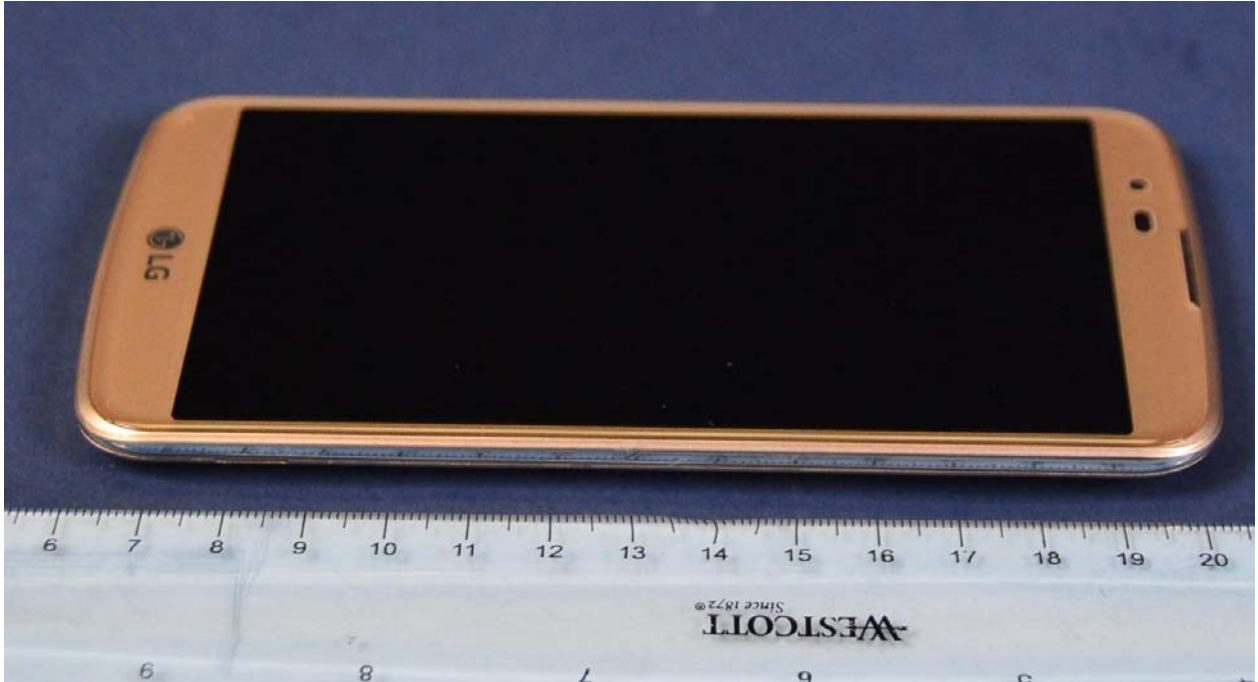

EXTERNAL PHOTOGRAPHS

	LG Electronics MobileComm U.S.A FCC ID: ZNFK428	Model: LGK428
External Photos	EUT Type: Portable Handset	Page 1 of 7

	LG Electronics MobileComm U.S.A FCC ID: ZNFK428	Model: LGK428
External Photos	EUT Type: Portable Handset	Page 2 of 7

	<p>LG Electronics MobileComm U.S.A FCC ID: ZNFK428</p>	<p>Model: LGK428</p>
<p>External Photos</p>	<p>EUT Type: Portable Handset</p>	<p>Page 3 of 7</p>

	LG Electronics MobileComm U.S.A FCC ID: ZNFK428	Model: LGK428
External Photos	EUT Type: Portable Handset	Page 4 of 7

	LG Electronics MobileComm U.S.A FCC ID: ZNFK428	Model: LGK428
External Photos	EUT Type: Portable Handset	Page 5 of 7

	LG Electronics MobileComm U.S.A FCC ID: ZNFK428	Model: LGK428
External Photos	EUT Type: Portable Handset	Page 6 of 7