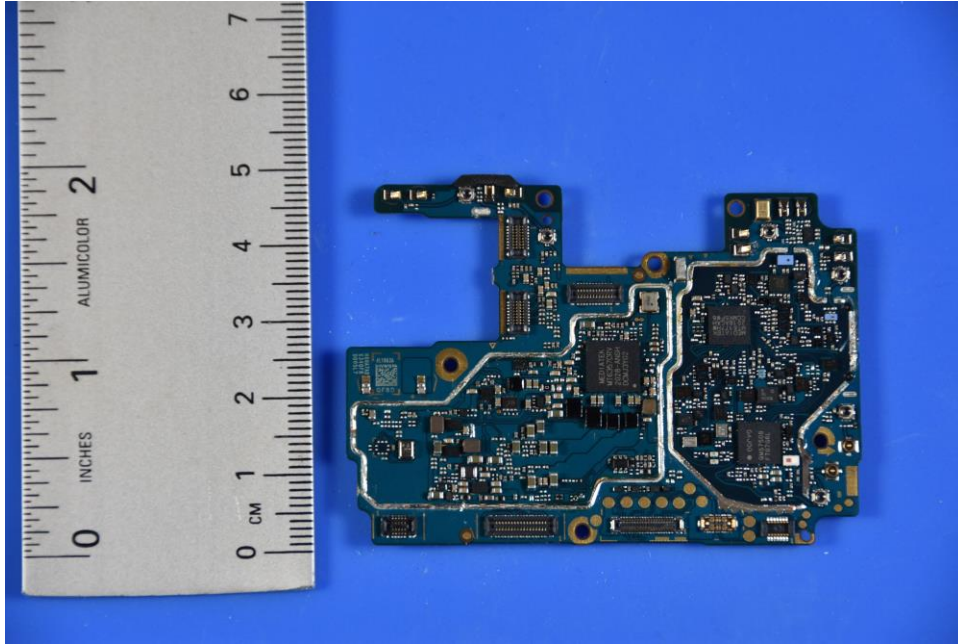

**INTERNAL PHOTOGRAPHS**

	LG Electronics USA, Inc. FCC ID: ZNFK420TM	Model: LM-K420TM
Internal Photos	EUT Type: Portable Handset	Page 6 of 6