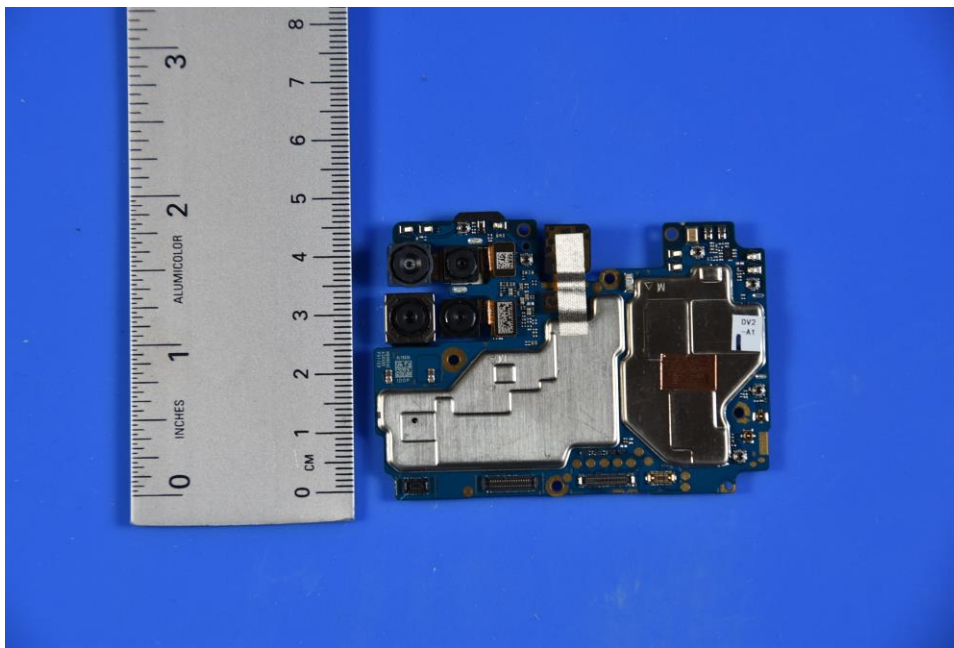

**INTERNAL PHOTOGRAPHS**

	LG Electronics USA, Inc. FCC ID: ZNFK420TM	Model: LM-K420TM
Internal Photos	EUT Type: Portable Handset	Page 6 of 6