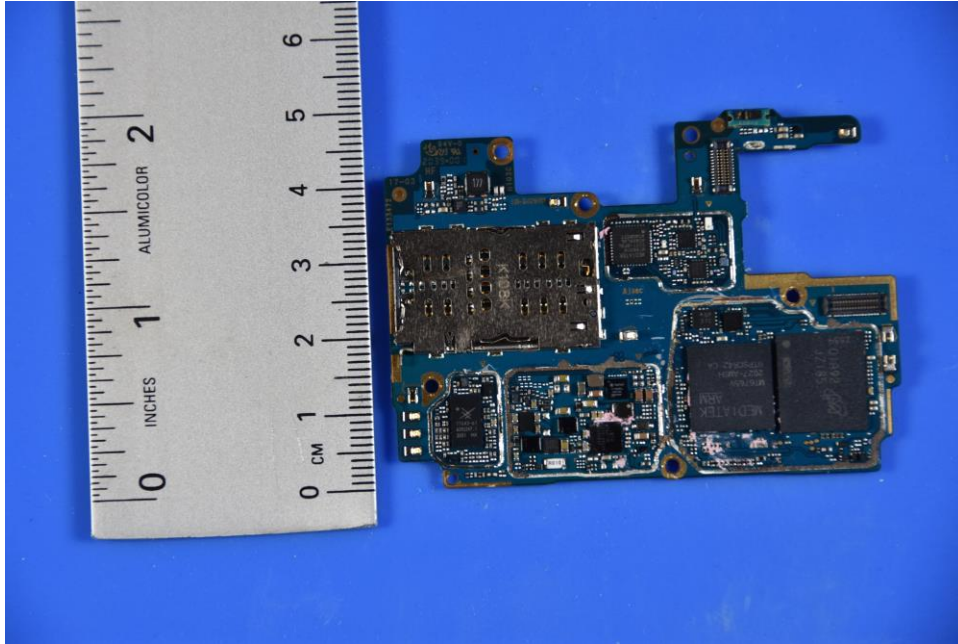

**INTERNAL PHOTOGRAPHS**

	LG Electronics USA, Inc. FCC ID: ZNFK420TM	Model: LM-K420TM
Internal Photos	EUT Type: Portable Handset	Page 6 of 6