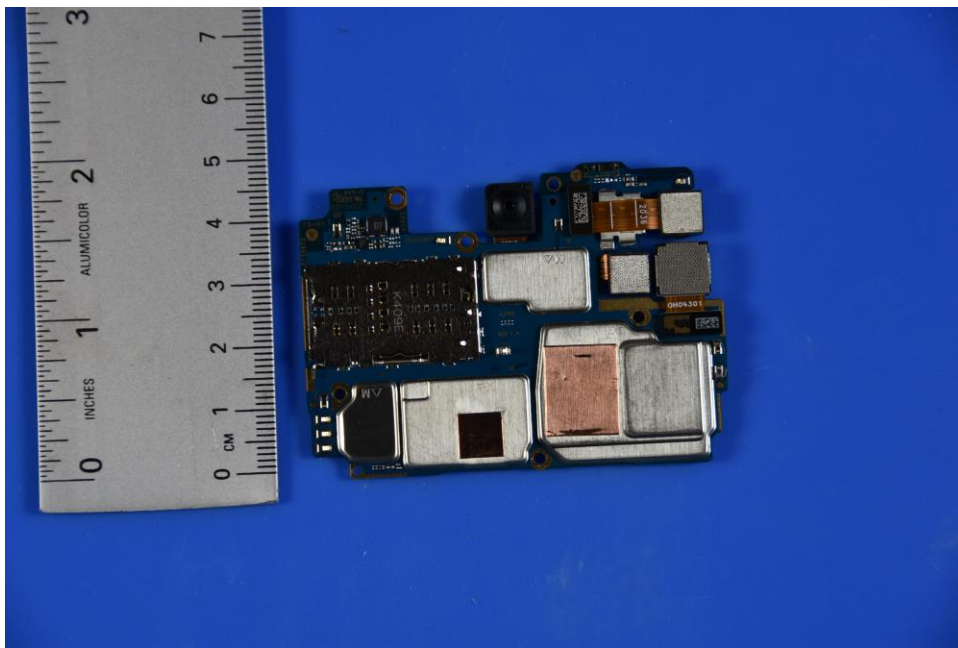

**INTERNAL PHOTOGRAPHS**

	LG Electronics USA, Inc. FCC ID: ZNFK420TM	Model: LM-K420TM
Internal Photos	EUT Type: Portable Handset	Page 6 of 6