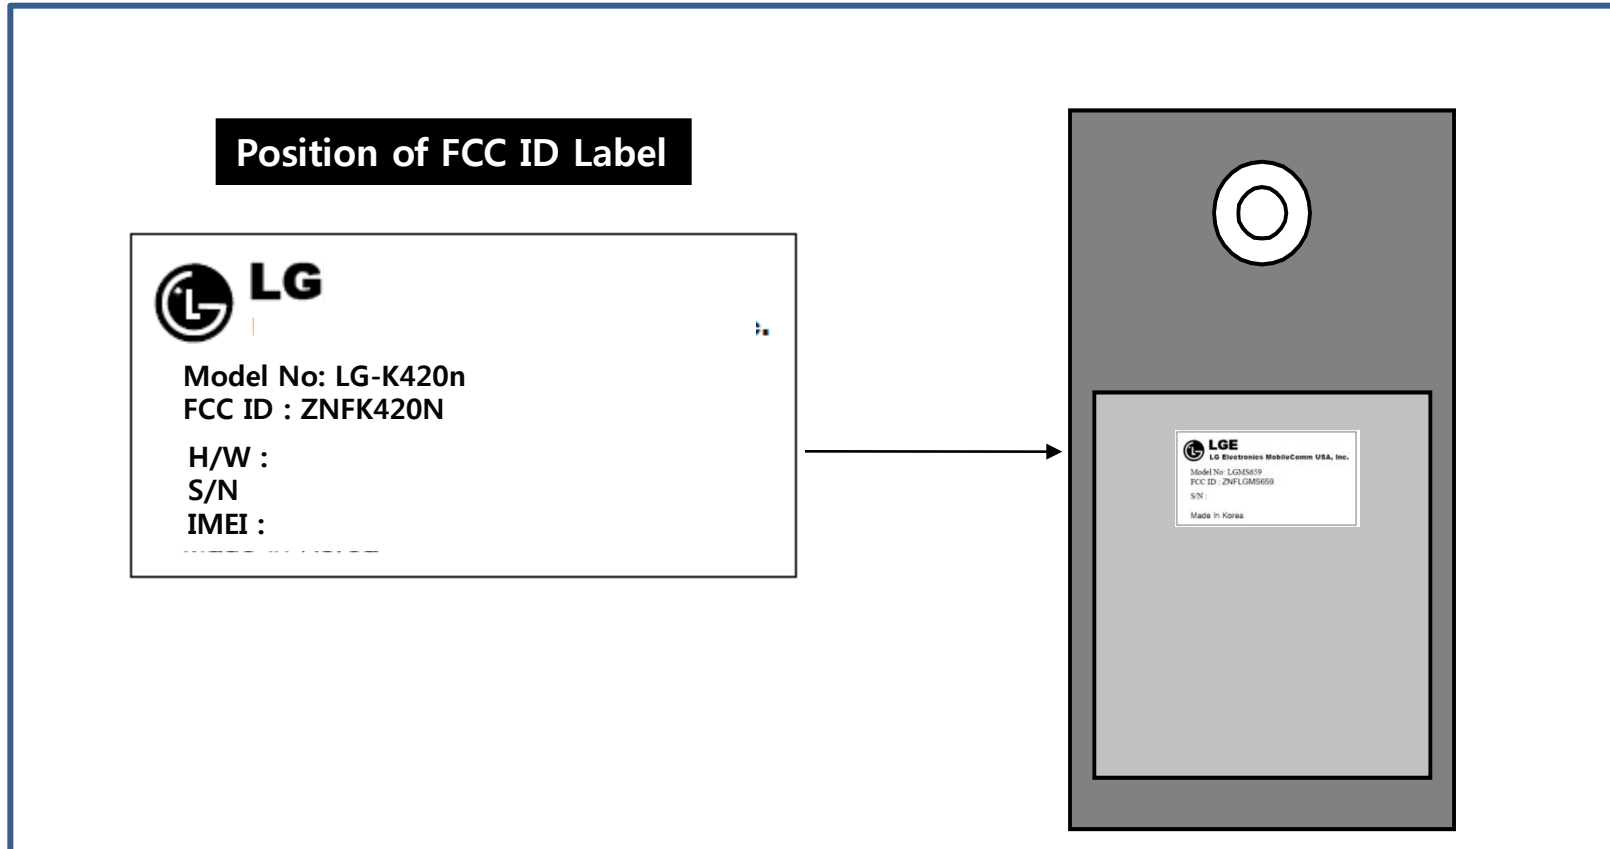

※ LG-K420n FCC ID Label Form

Location :

FCC ID Label is attached inside the battery.

* Note!

We, LG Electronics Mobile Comm USA, state that our device, FCC ID: ZNFK420N, has a battery and has a FCC ID label inside of the battery compartment. Additionally, the battery will not be assembled with the device when delivery, so FCC ID label is visible to the users as they purchase the product and install the battery. The label is attached permanently to the EUT by an adhesive since the adhesive is a permanent type with strong strength.