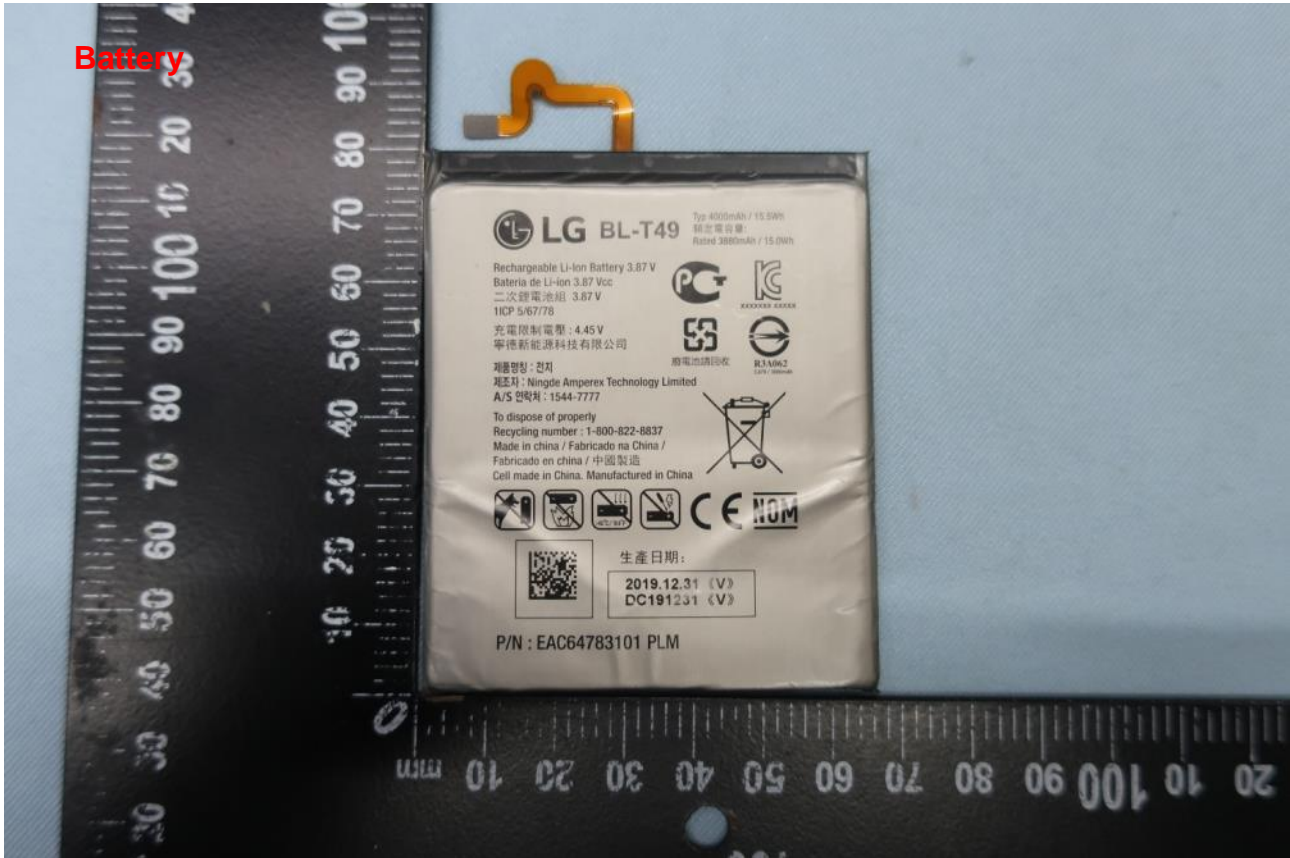

Brand Name: LG;

Model Name: LM-K410FMW, LMK410FMW, K410FMW, LM-K410HM, LMK410HM, K410HM