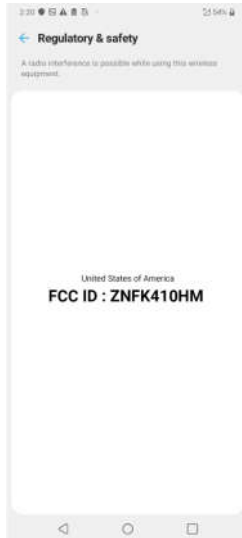

FCC E-Label Information

A. Images of the e-label screen are provided below:

B. Access to the required information on the e-label

Users are able to access the information in no more than three steps in a device's menu.