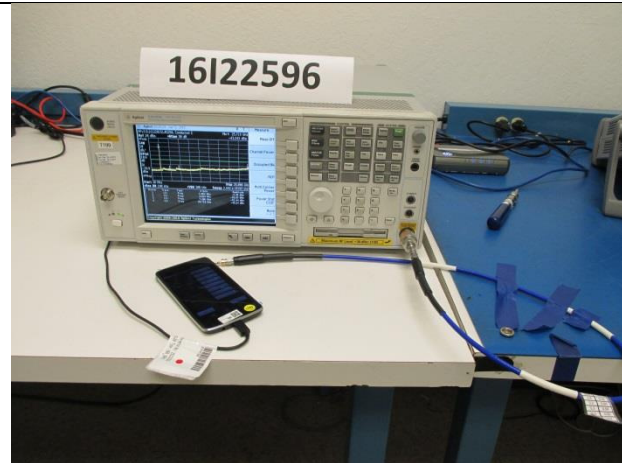

12. SETUP PHOTOS

**ANTENNA PORT CONDUCTED RF MEASUREMENT SETUP AND
RADIATED RF MEASUREMENT SETUP FOR PORTABLE CONFIGURATION**

ANTENNA PORT CONDUCTED PHOTO

X-AXIS FRONT PHOTO

Y-AXIS FRONT PHOTO

Z-AXIS FRONT PHOTO