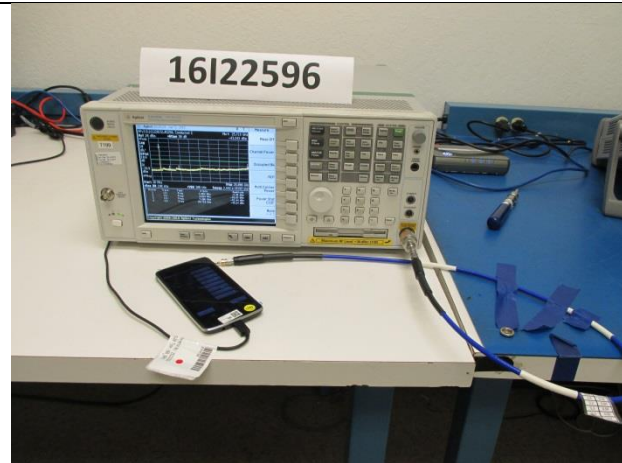

11. SETUP PHOTOS

RADIATED AND POWERLINE CONDUCTED EMISSIONS MEASUREMENT SETUP	
	
RADIATED FRONT PHOTO (BELOW 1 GHz)	RADIATED BACK PHOTO (BELOW 1 GHz)
	
RADIATED FRONT PHOTO (ABOVE 1 GHz)	RADIATED BACK PHOTO (ABOVE 1 GHz)
	
LINE CONDUCTED FRONT PHOTO	LINE CONDUCTED SIDE VIEW PHOTO

**ANTENNA PORT CONDUCTED RF MEASUREMENT SETUP AND
RADIATED RF MEASUREMENT SETUP FOR PORTABLE CONFIGURATION**

ANTENNA PORT CONDUCTED PHOTO

X-AXIS FRONT PHOTO

Y-AXIS FRONT PHOTO

Z-AXIS FRONT PHOTO

END OF REPORT