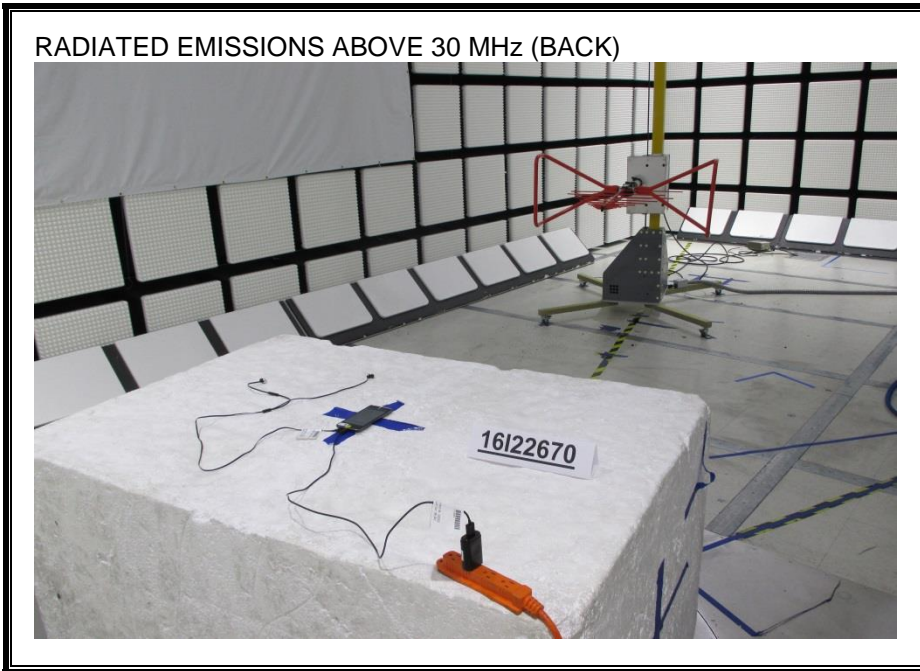

11. SETUP PHOTOS

RADIATED EMISSION BELOW 30 MHz

FACE ON

FACE OFF

RADIATED EMISSIONS BELOW 30MHz (FRONT)

RADIATED EMISSIONS BELOW 30MHz (BACK)

RADIATED EMISSION ABOVE 30 MHz

AC MAINS LINE CONDUCTED EMISSION