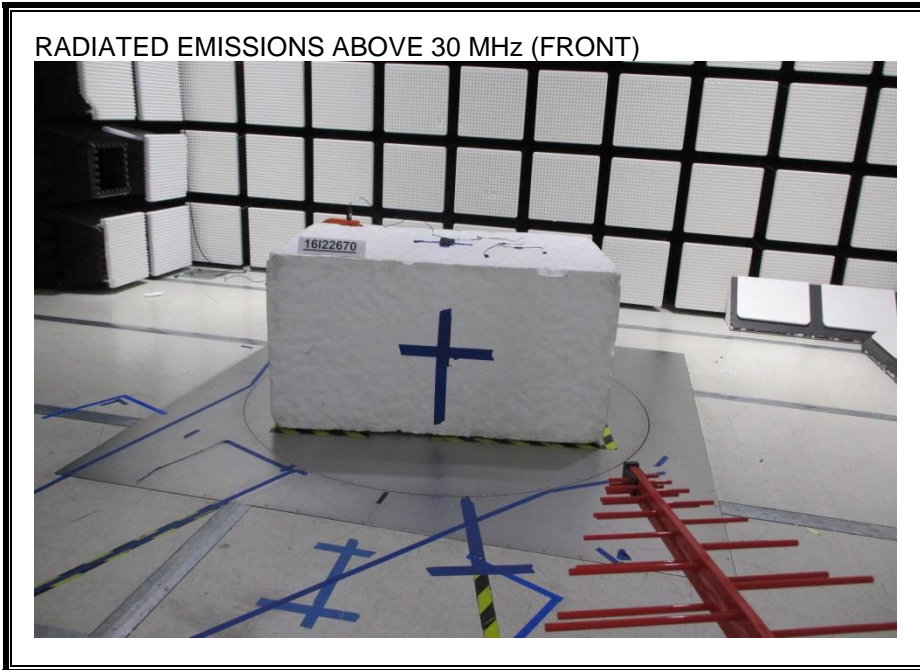

11. SETUP PHOTOS

RADIATED EMISSION BELOW 30 MHz

FACE ON

FACE OFF

RADIATED EMISSIONS BELOW 30MHz (FRONT)

RADIATED EMISSIONS BELOW 30MHz (BACK)

RADIATED EMISSION ABOVE 30 MHz

AC MAINS LINE CONDUCTED EMISSION