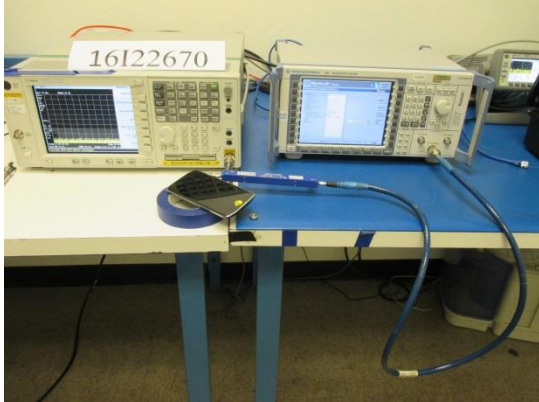

## RADIATED AND POWERLINE CONDUCTED EMISSIONS MEASUREMENT SETUP

RADIATED FRONT PHOTO (BELOW 1 GHz)

RADIATED BACK PHOTO (BELOW 1 GHz)

RADIATED FRONT PHOTO (ABOVE 1 GHz)

RADIATED BACK PHOTO (ABOVE 1 GHz)

LINE CONDUCTED FRONT PHOTO

LINE CONDUCTED SIDE VIEW PHOTO

**ANTENNA PORT CONDUCTED RF MEASUREMENT SETUP AND  
RADIATED RF MEASUREMENT SETUP FOR PORTABLE CONFIGURATION**

ANTENNA PORT CONDUCTED PHOTO

X-AXIS FRONT PHOTO

Y-AXIS FRONT PHOTO